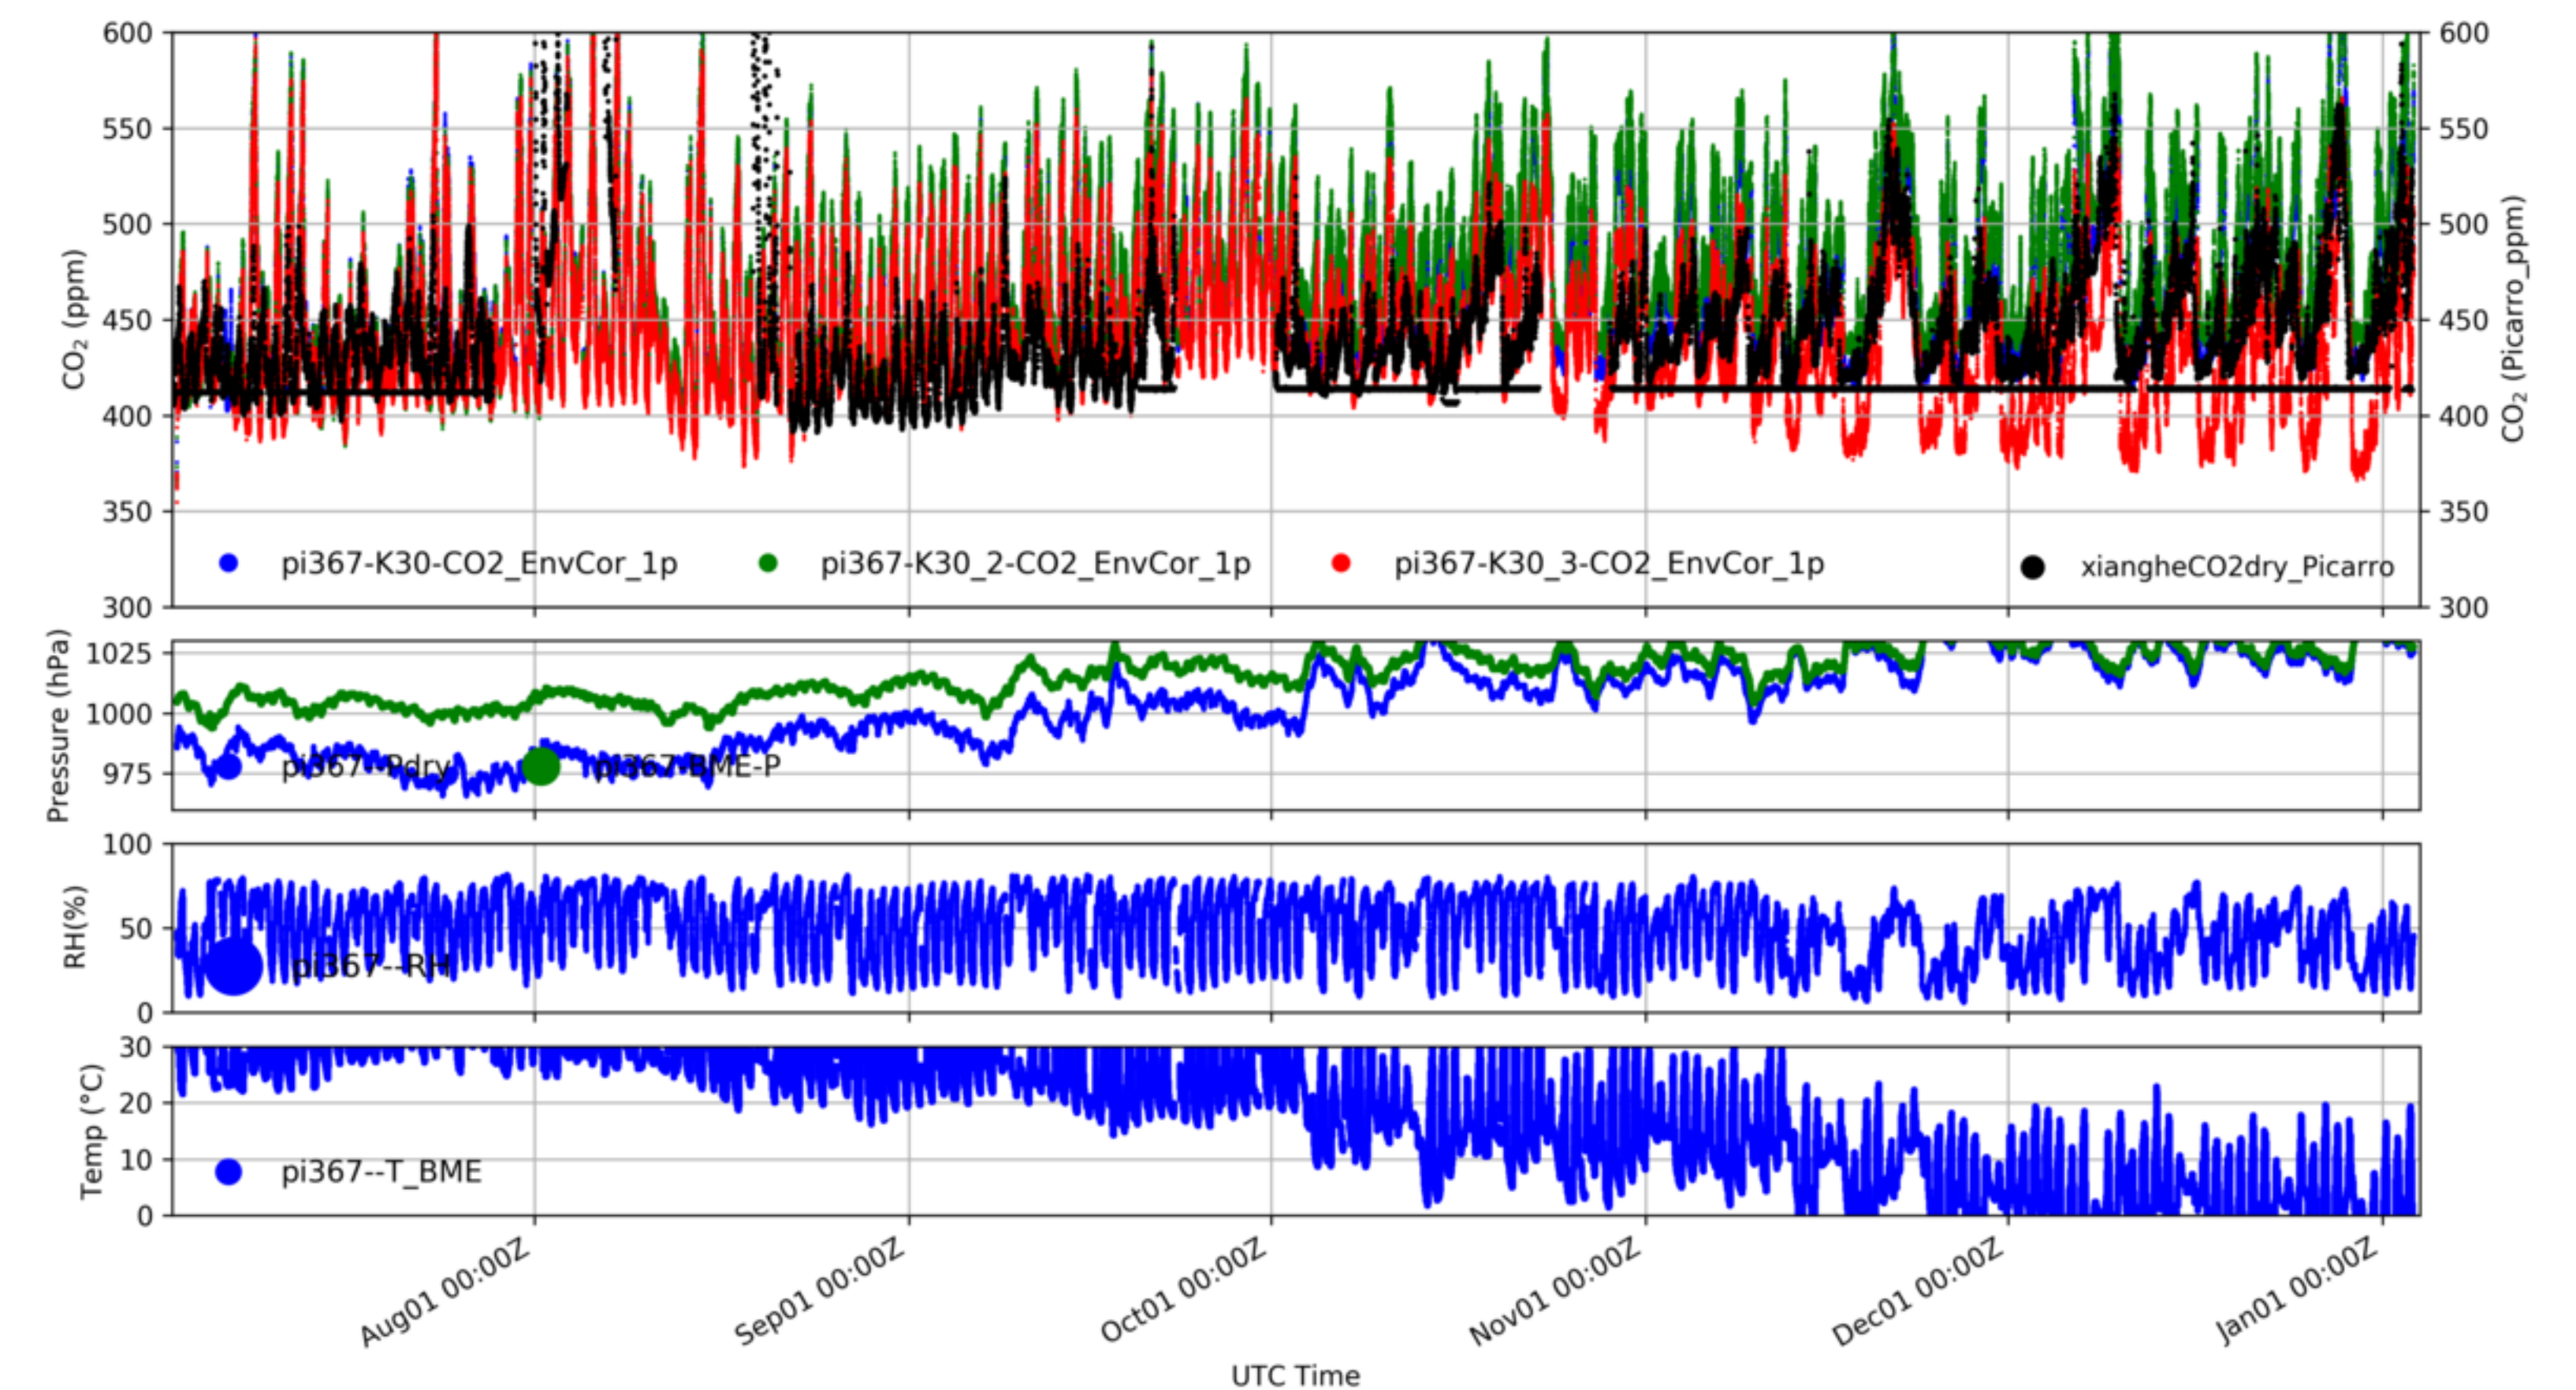

all_DBpicarro_pi_10days

Data from min/L2.0 for pi351_pi377_ and IAP tower picarro from 2019-09-01 00:00:00 to 2019-09-20 00:00:00

Plot created: 2020-01-04 08:44 UTC

Data from min/L2.0 for pi351_pi377_ and IAP tower picarro

Plot created: 2020-01-04 01:59 UTC

Data from min/L2.0 for pi367_ and xianghe picarro from 2019-07-02 00:00:00 to 2019-07-20 00:00:00

Plot created: 2020-01-04 08:49 UTC

Data from min/L2.0 for pi367_ and xianghe picarro

Plot created: 2020-01-04 02:01 UTC

all_DBpicarro_pi_10days

Data from min/L2.0 for pi375_ and xinglong picarro from 2019-09-25 00:00:00 to 2019-10-05 00:00:00

Plot created: 2020-01-04 09:16 UTC

Data from min/L2.0 for pi375_ and xinglong picarro

Plot created: 2020-01-04 02:03 UTC