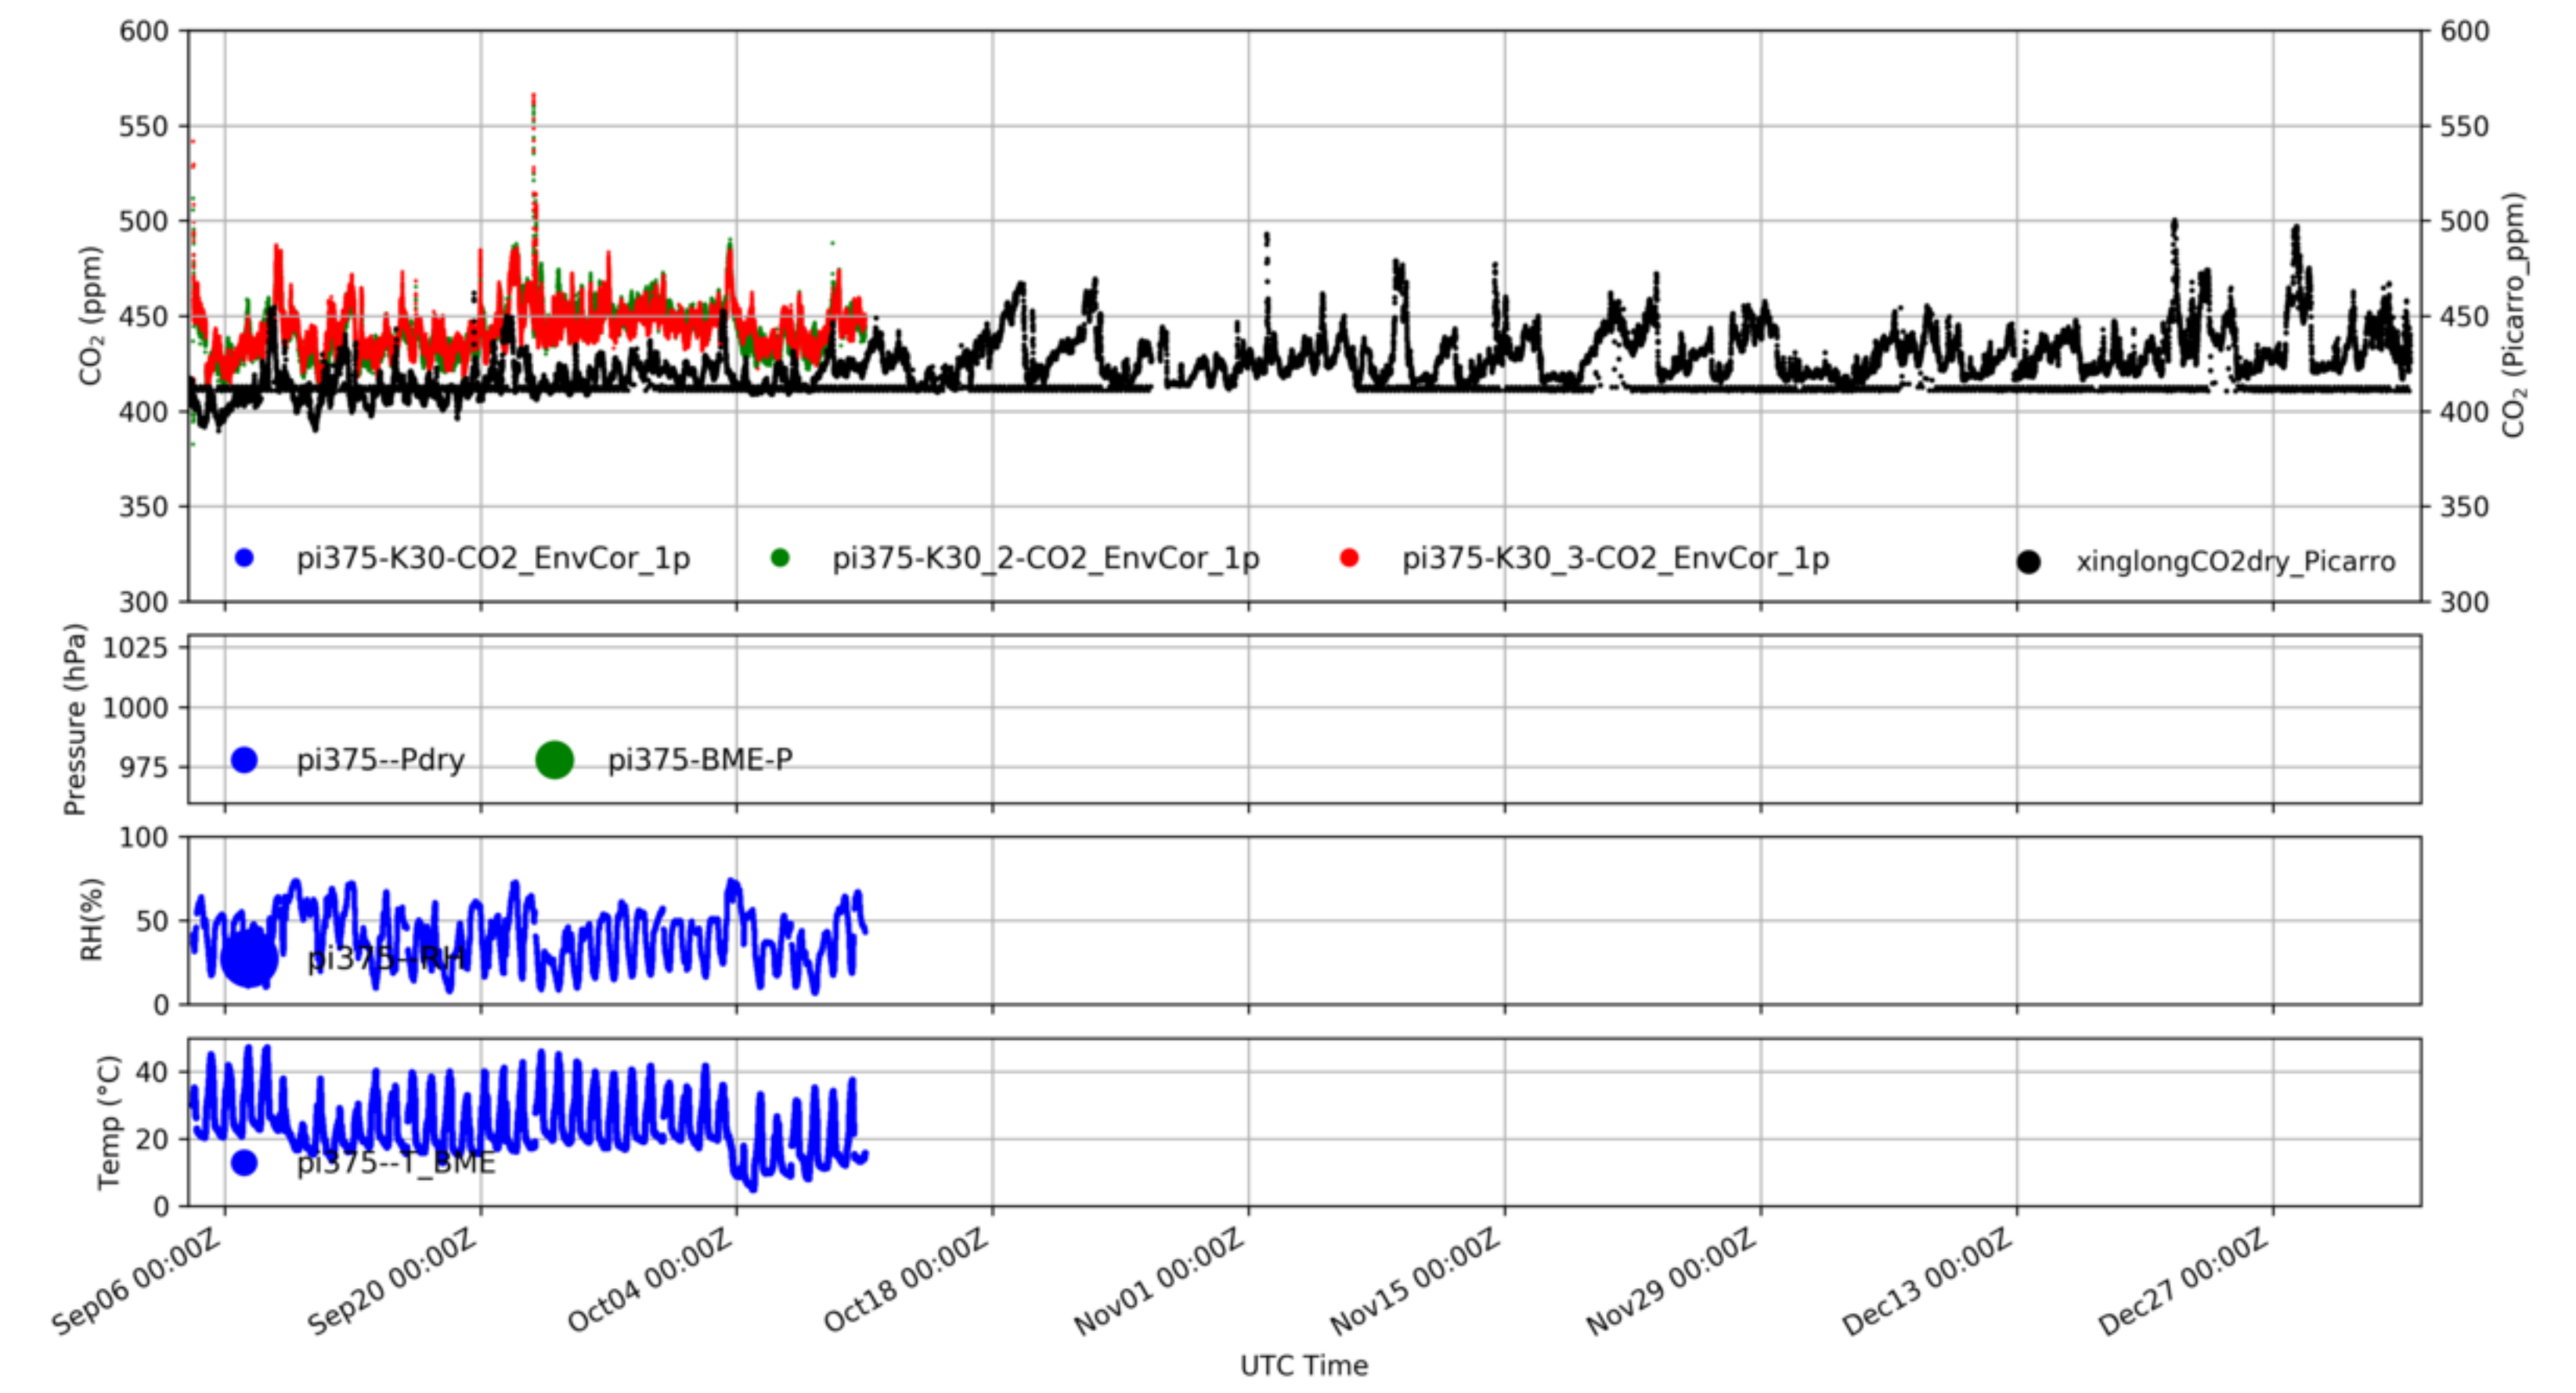

all_DBpicarro_pi_10days

Data from min/L2.0 for pi351_pi377_ and IAP tower picarro from 2019-09-01 00:00:00 to 2019-09-20 00:00:00

Plot created: 2020-01-04 08:44 UTC

Data from min/L2.0 for pi351_pi377_ and IAP tower picarro

Plot created: 2020-01-04 01:59 UTC

Data from min/L2.0 for pi367_ and xianghe picarro from 2019-07-02 00:00:00 to 2019-07-20 00:00:00

Plot created: 2020-01-04 08:49 UTC

Data from min/L2.0 for pi367_ and xianghe picarro

Plot created: 2020-01-04 02:01 UTC

all_DBpicarro_pi_10days

Data from min/L2.0 for pi375_ and xinglong picarro from 2019-09-25 00:00:00 to 2019-10-05 00:00:00

Plot created: 2020-01-04 09:16 UTC

Data from min/L2.0 for pi375_ and xinglong picarro

Plot created: 2020-01-04 02:03 UTC