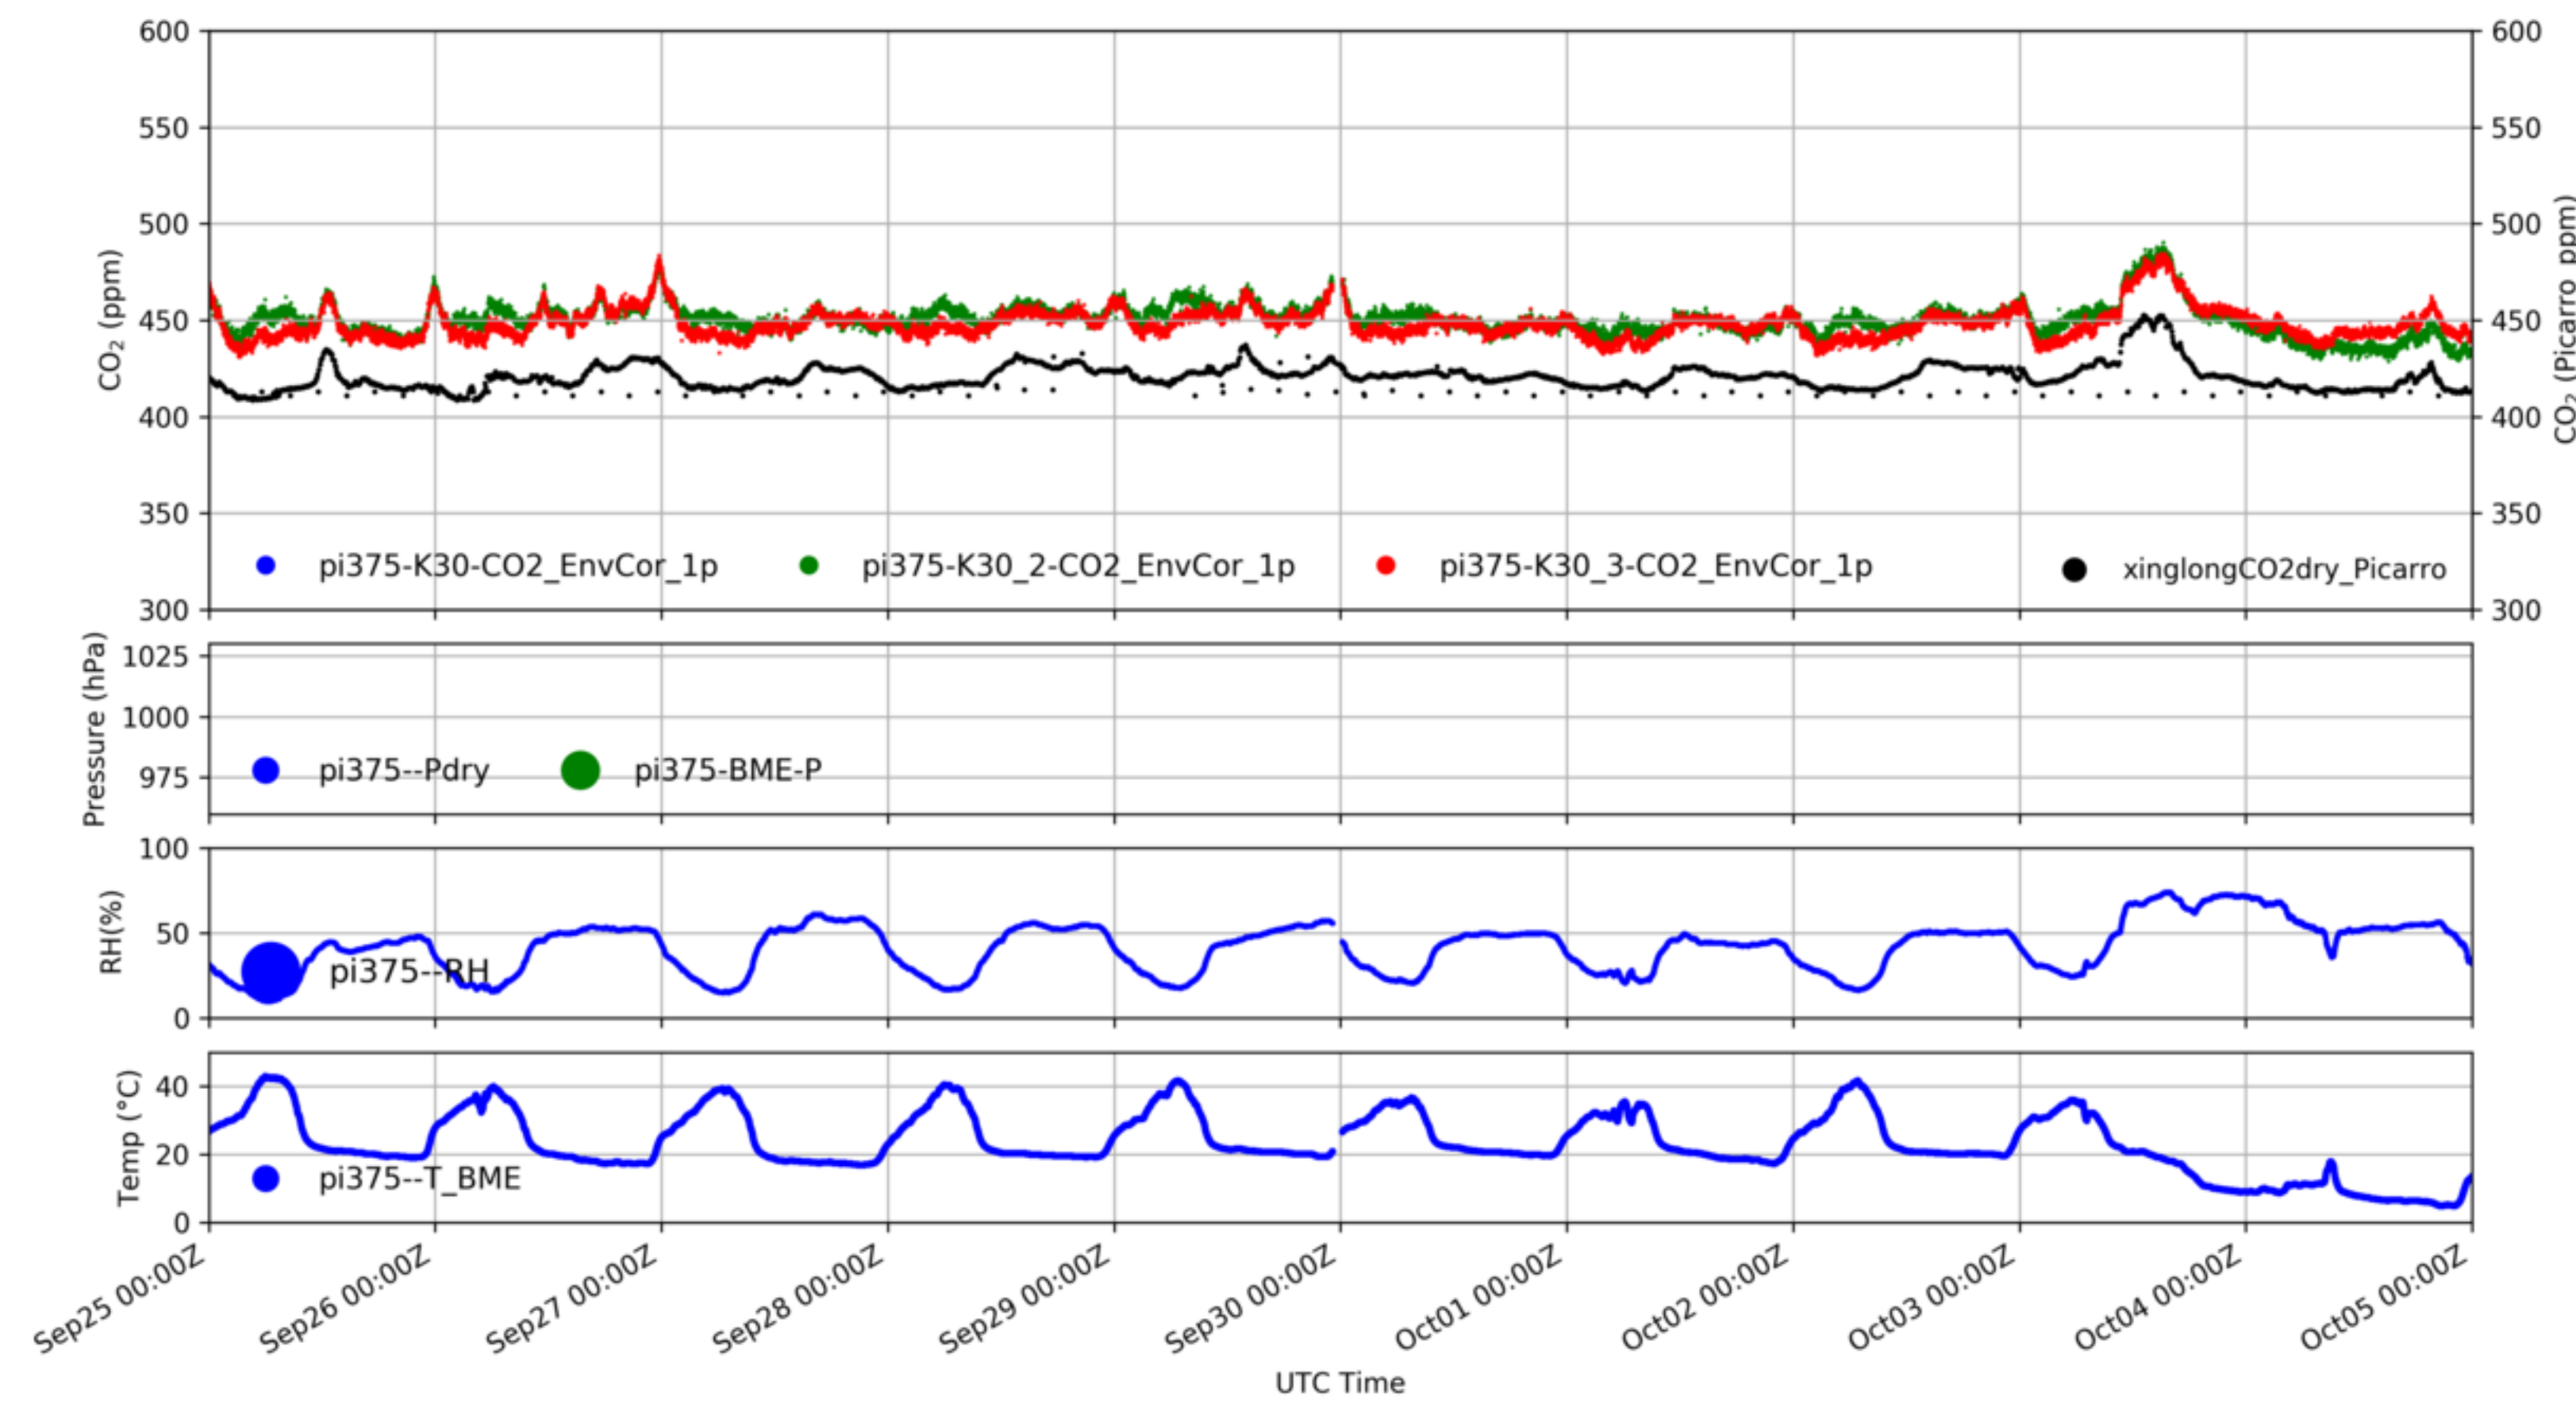

all_DBpicarro_pi_10days

Data from min/L2.0 for pi351_pi377_ and IAP tower picarro from 2019-09-01 00:00:00 to 2019-09-20 00:00:00

Plot created: 2020-01-04 08:44 UTC

Data from min/L2.0 for pi351_pi377_ and IAP tower picarro

Plot created: 2020-01-04 01:59 UTC

Data from min/L2.0 for pi367_ and xianghe picarro from 2019-07-02 00:00:00 to 2019-07-20 00:00:00

Plot created: 2020-01-04 08:49 UTC

Data from min/L2.0 for pi367_ and xianghe picarro

Plot created: 2020-01-04 02:01 UTC

all_DBpicarro_pi_10days

Data from min/L2.0 for pi375_ and xinglong picarro from 2019-09-25 00:00:00 to 2019-10-05 00:00:00

Plot created: 2020-01-04 09:16 UTC

Data from min/L2.0 for pi375_ and xinglong picarro

Plot created: 2020-01-04 02:03 UTC