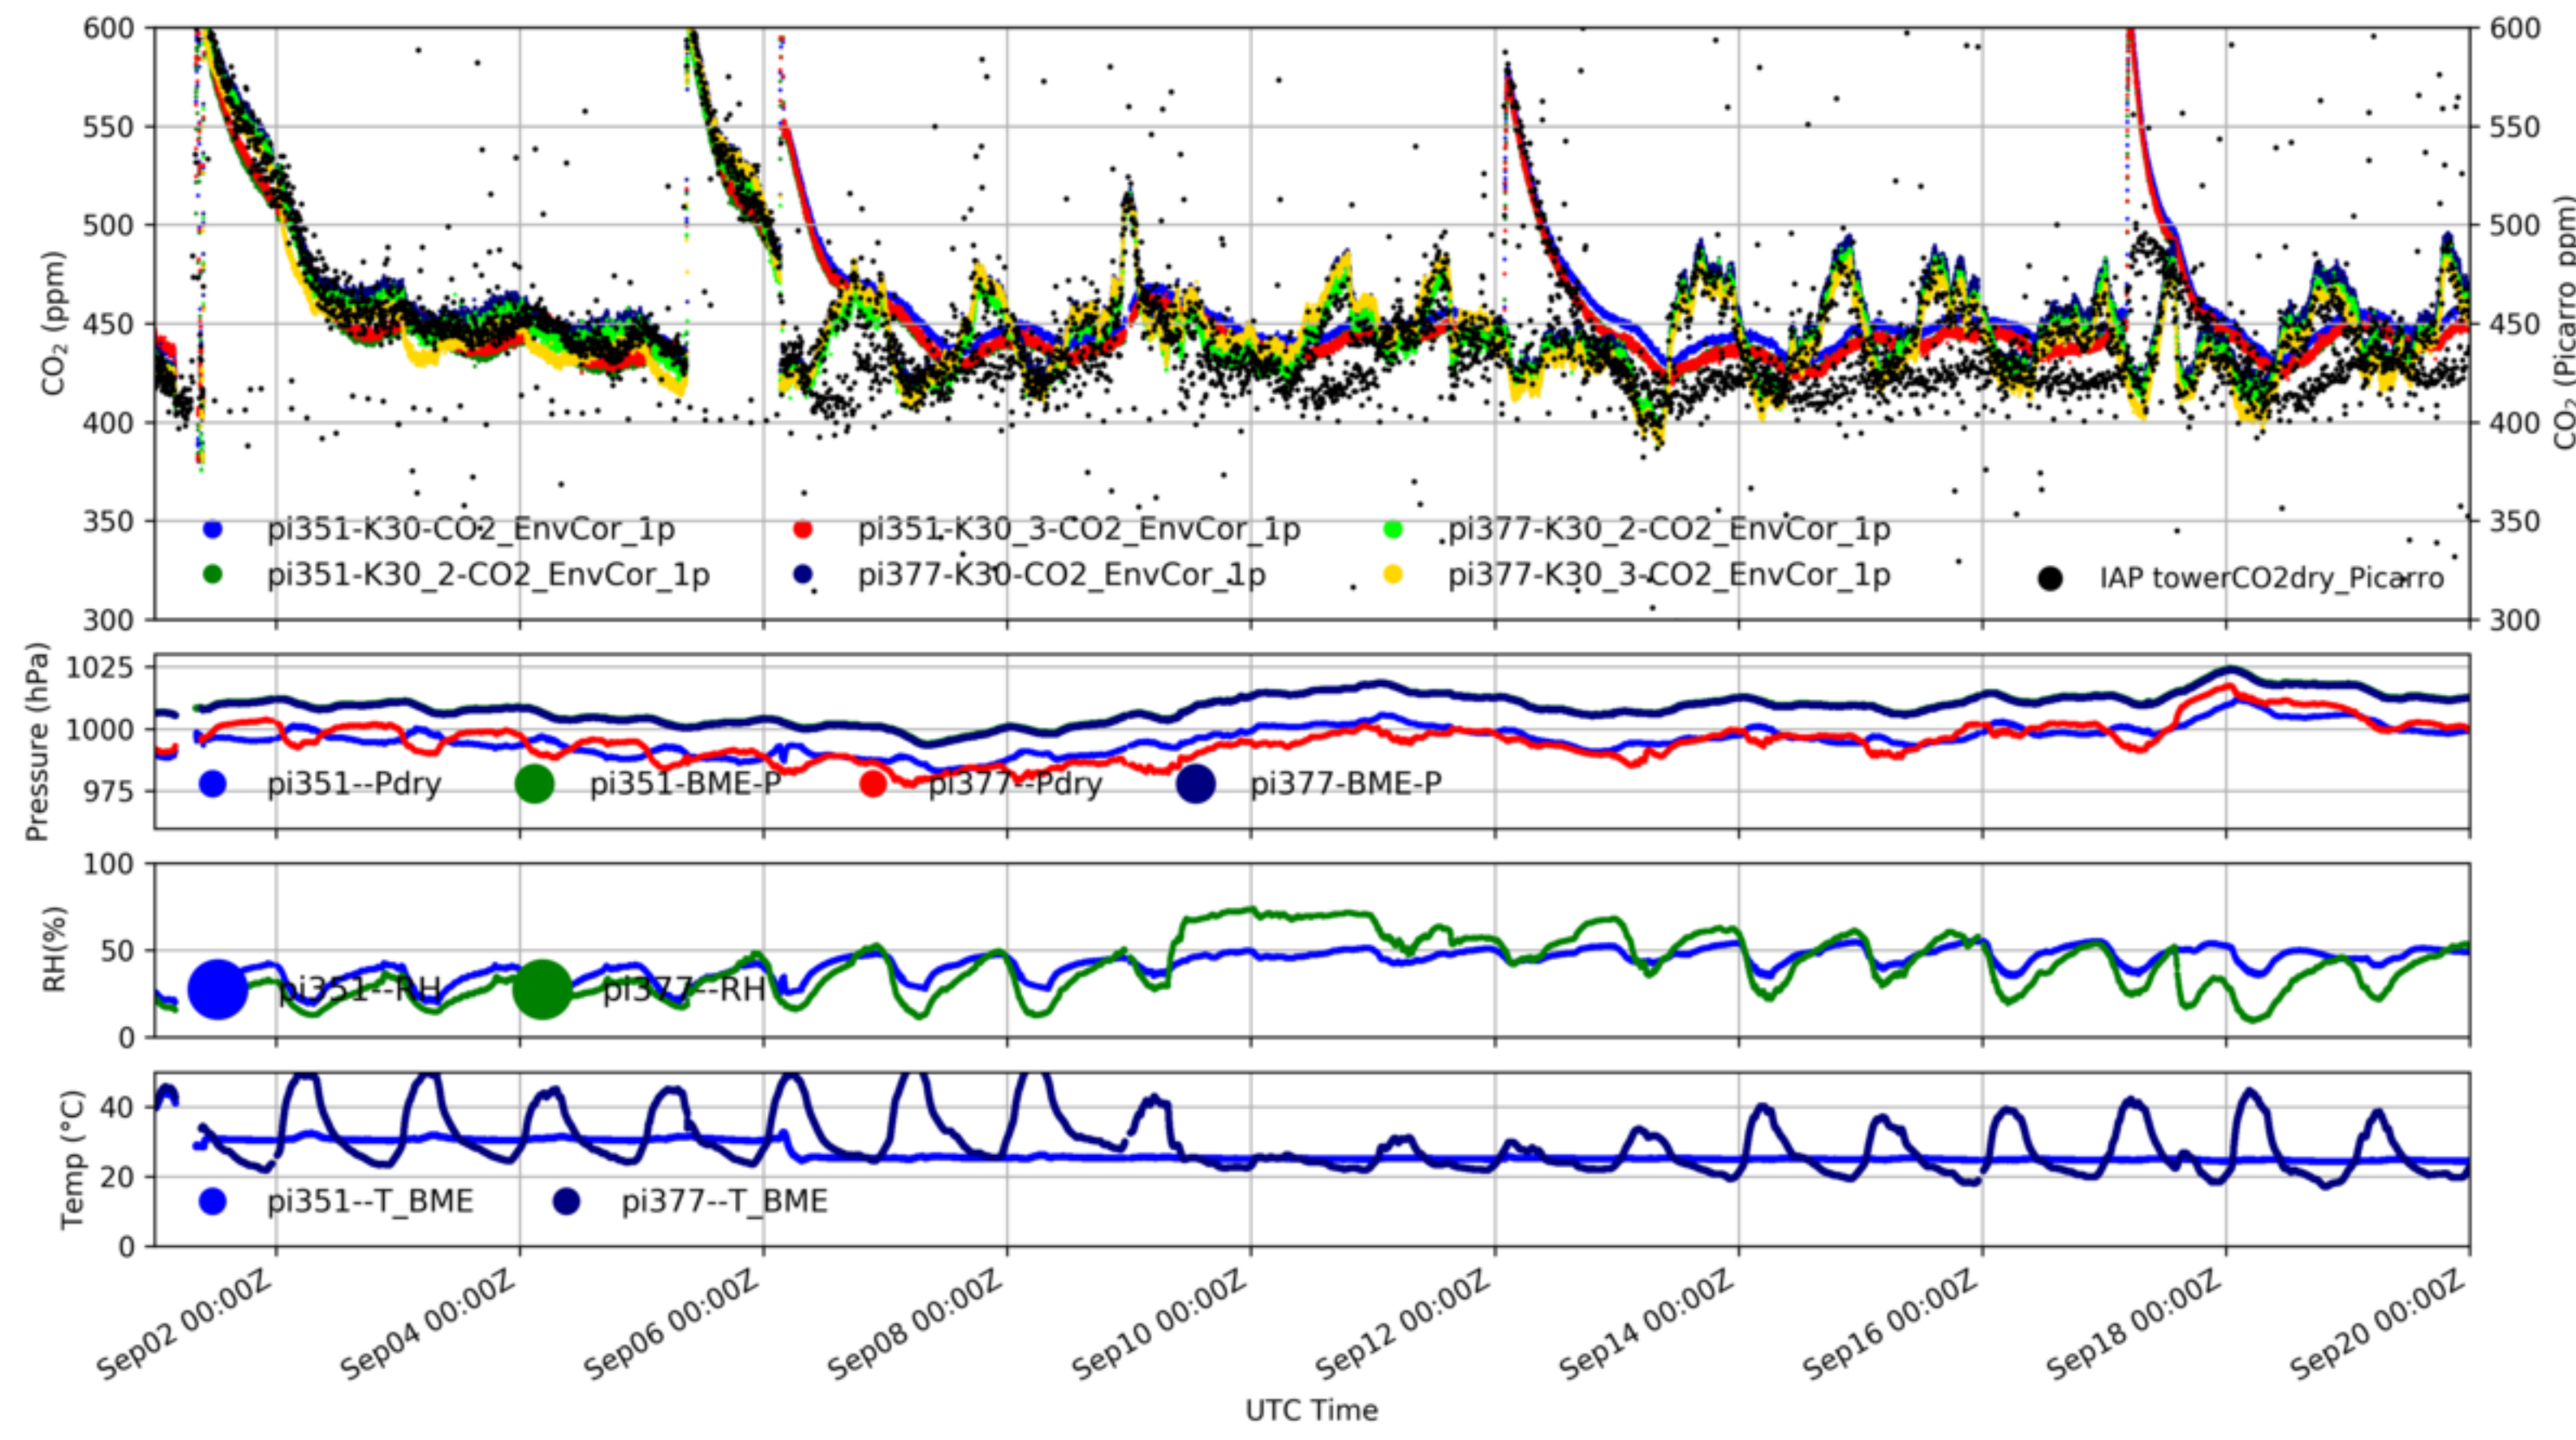

all_DBpicarro_pi_10days

Data from min/L2.0 for pi351_pi377_ and IAP tower picarro from 2019-09-01 00:00:00 to 2019-09-20 00:00:00

Plot created: 2020-01-04 08:44 UTC

Data from min/L2.0 for pi351_pi377_ and IAP tower picarro

Plot created: 2020-01-04 01:59 UTC

Data from min/L2.0 for pi367_ and xianghe picarro from 2019-07-02 00:00:00 to 2019-07-20 00:00:00

Plot created: 2020-01-04 08:49 UTC

Data from min/L2.0 for pi367_ and xianghe picarro

Plot created: 2020-01-04 02:01 UTC

all_DBpicarro_pi_10days

Data from min/L2.0 for pi375_ and xinglong picarro from 2019-09-25 00:00:00 to 2019-10-05 00:00:00

Plot created: 2020-01-04 09:16 UTC

Data from min/L2.0 for pi375_ and xinglong picarro

Plot created: 2020-01-04 02:03 UTC