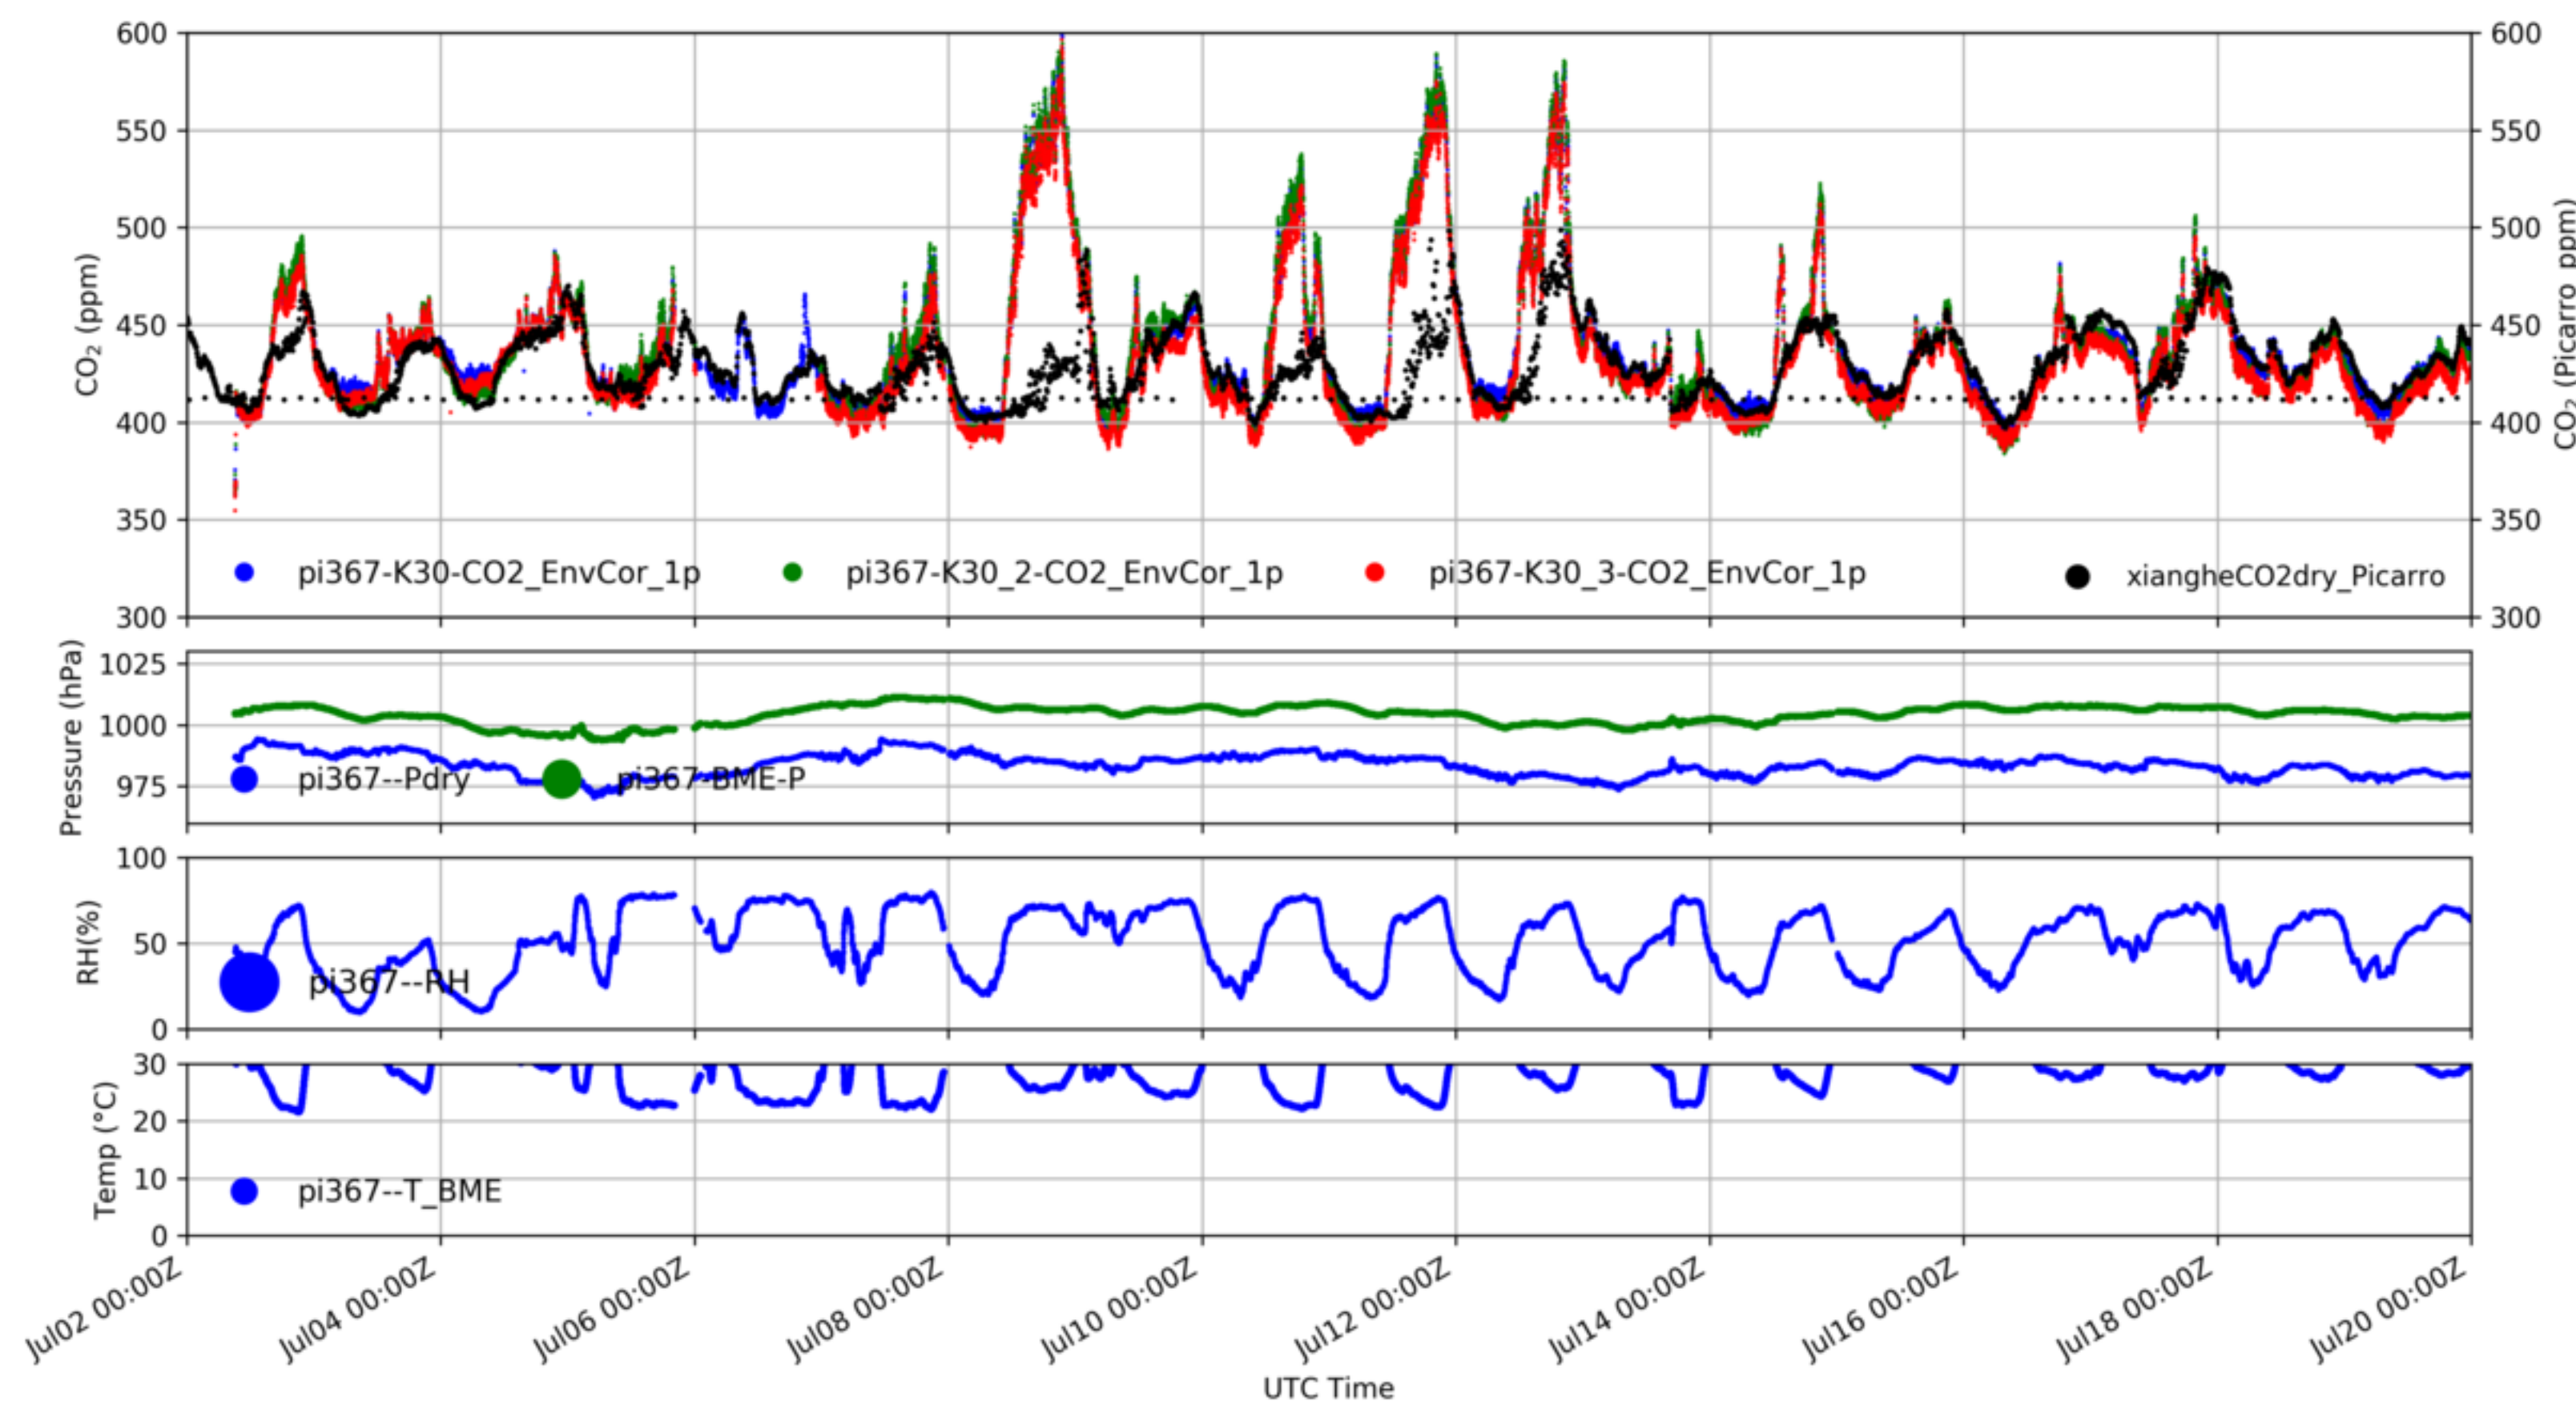

all_DBpicarro_pi_10days

Data from min/L2.0 for pi351_pi377_ and IAP tower picarro from 2019-09-01 00:00:00 to 2019-09-20 00:00:00

Plot created: 2020-01-04 08:44 UTC

Data from min/L2.0 for pi351_pi377_ and IAP tower picarro

Plot created: 2020-01-04 01:59 UTC

Data from min/L2.0 for pi367_ and xianghe picarro from 2019-07-02 00:00:00 to 2019-07-20 00:00:00

Plot created: 2020-01-04 08:49 UTC

Data from min/L2.0 for pi367_ and xianghe picarro

Plot created: 2020-01-04 02:01 UTC

all_DBpicarro_pi_10days

Data from min/L2.0 for pi375_ and xinglong picarro from 2019-09-25 00:00:00 to 2019-10-05 00:00:00

Plot created: 2020-01-04 09:16 UTC

Data from min/L2.0 for pi375_ and xinglong picarro

Plot created: 2020-01-04 02:03 UTC