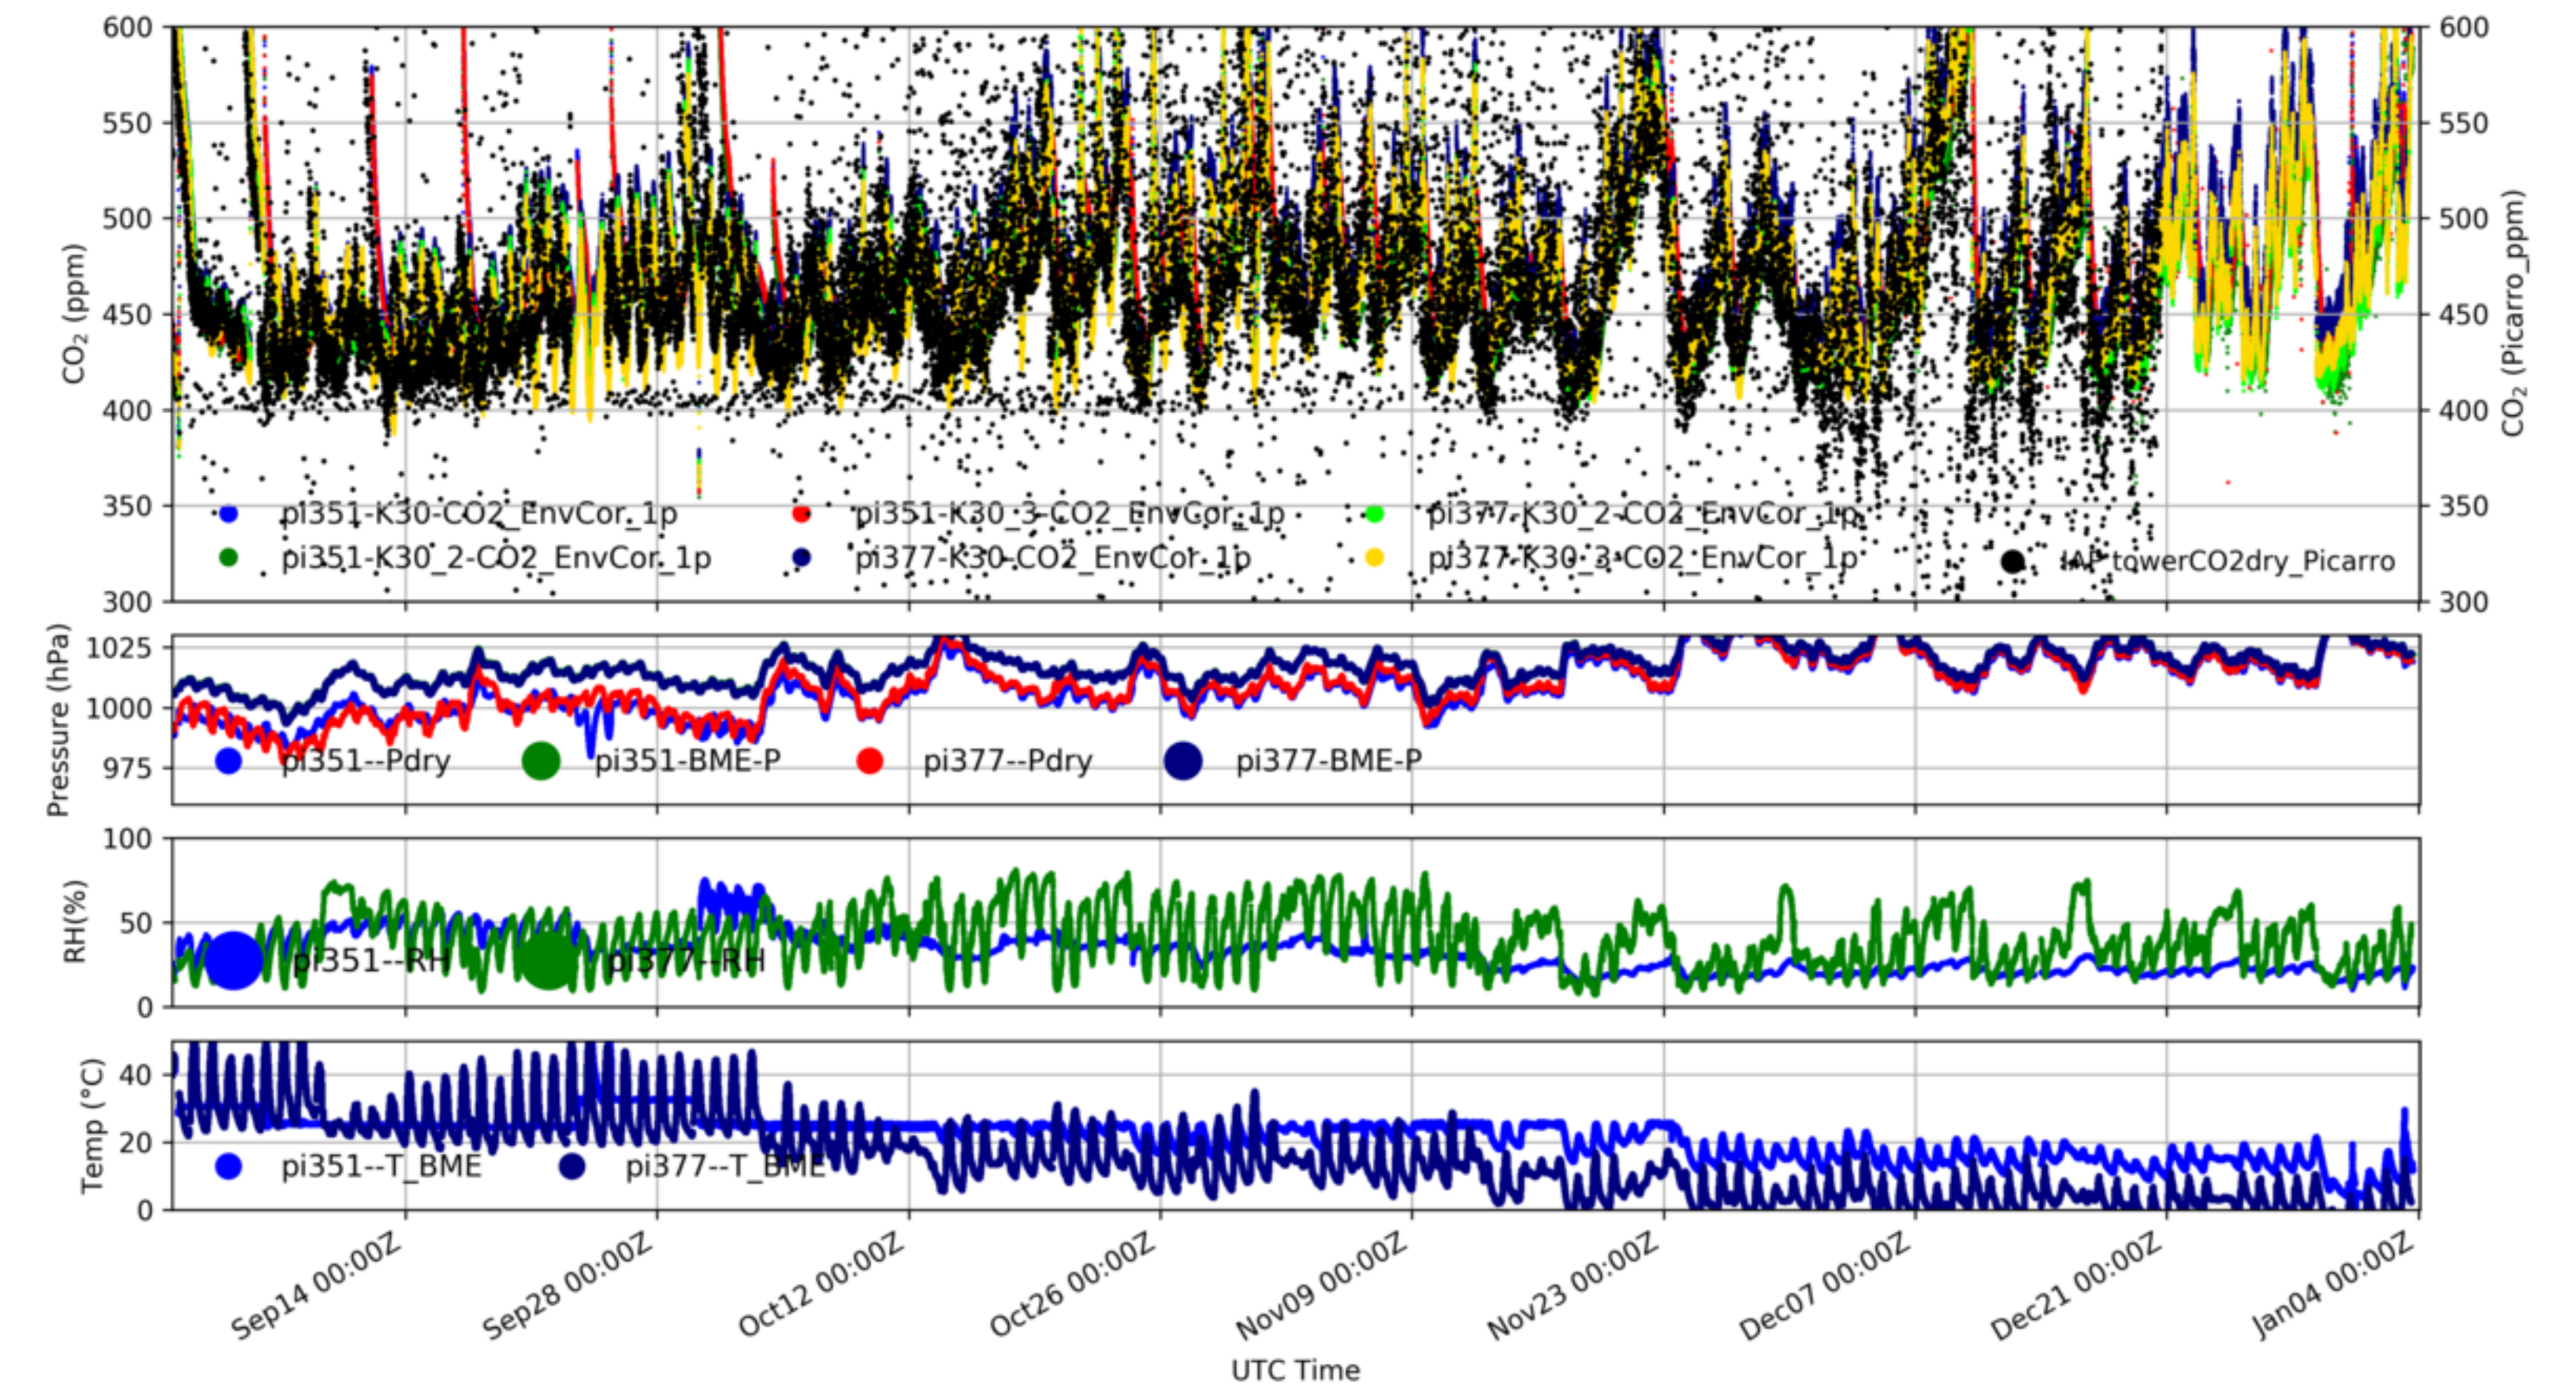

all_DBpicarro_pi_10days

Data from min/L2.0 for pi351_pi377_ and IAP tower picarro from 2019-09-01 00:00:00 to 2019-09-20 00:00:00

Plot created: 2020-01-04 08:44 UTC

Data from min/L2.0 for pi351_pi377_ and IAP tower picarro

Plot created: 2020-01-04 01:59 UTC

Data from min/L2.0 for pi367_ and xianghe picarro from 2019-07-02 00:00:00 to 2019-07-20 00:00:00

Plot created: 2020-01-04 08:49 UTC

Data from min/L2.0 for pi367_ and xianghe picarro

Plot created: 2020-01-04 02:01 UTC

all_DBpicarro_pi_10days

Data from min/L2.0 for pi375_ and xinglong picarro from 2019-09-25 00:00:00 to 2019-10-05 00:00:00

Plot created: 2020-01-04 09:16 UTC

Data from min/L2.0 for pi375_ and xinglong picarro

Plot created: 2020-01-04 02:03 UTC