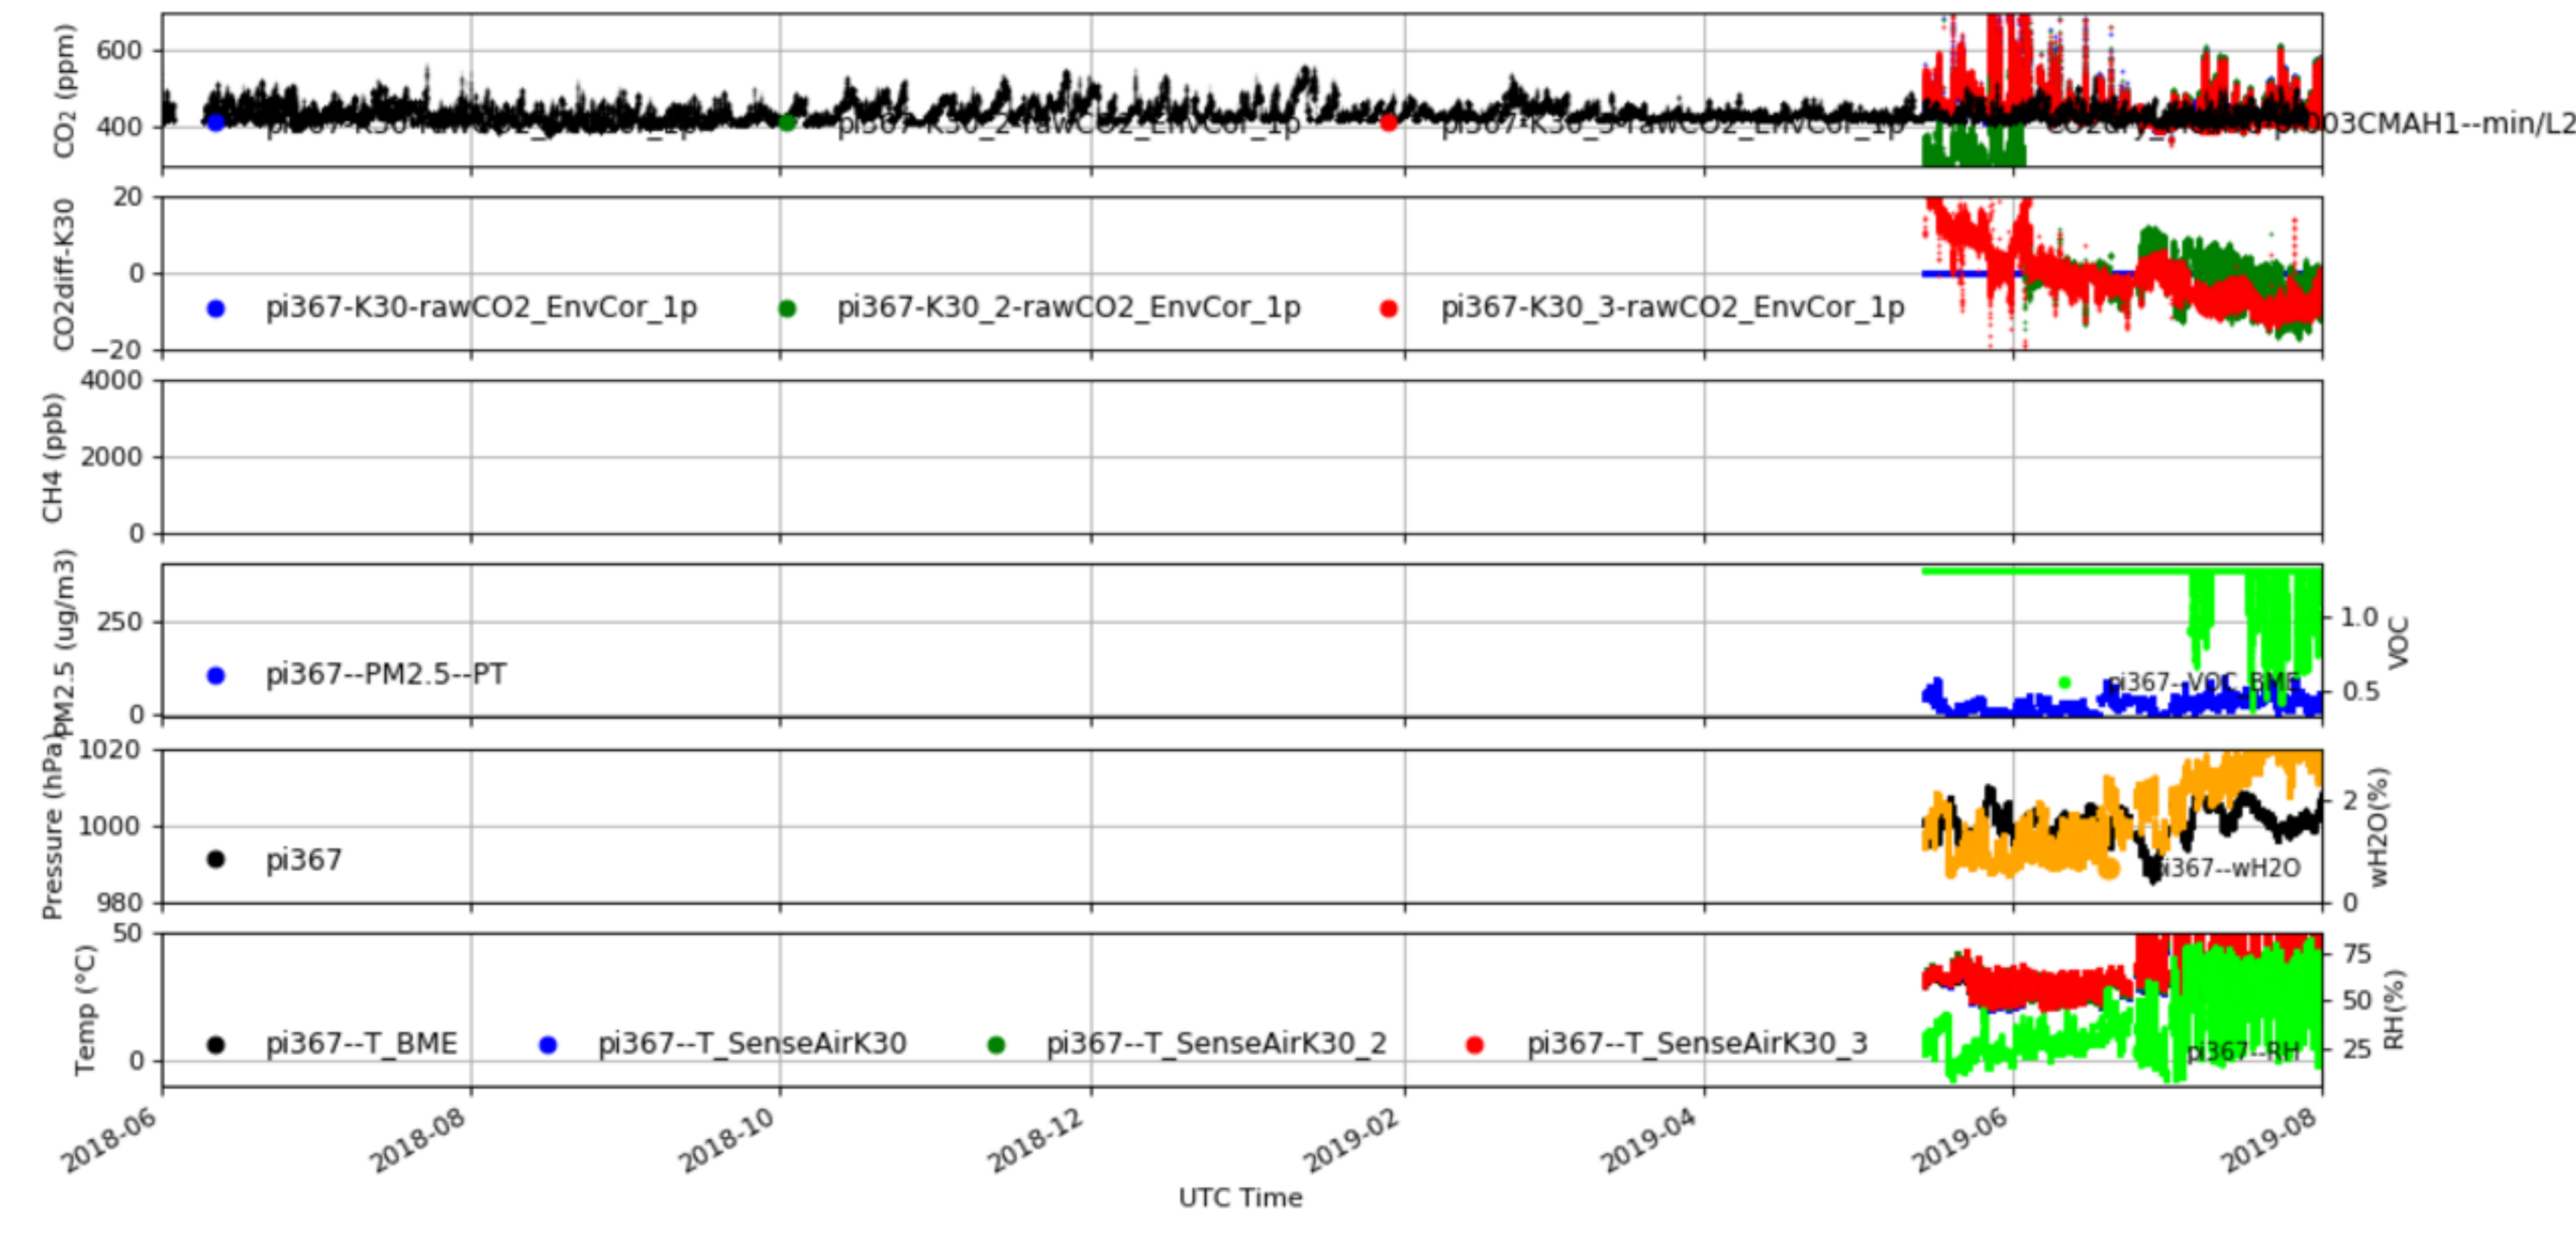

Station pi351(IAP\_Tower\_In\_Cabin) min/L2.0

Plot created: 2020-01-03 11:36 UTC

Station pi367(xianghe-367) min/L2.0

Plot created: 2020-01-03 11:40 UTC

Station pi374(Shangdianzi2\_CMA) min/L2.0

Plot created: 2020-01-03 11:44 UTC

Station pi375(Xinglong\_CAS) min/L2.0

Plot created: 2020-01-03 11:42 UTC

Station pi377(IAP\_Tower\_Top\_Cabin) min/L2.0

Plot created: 2020-01-03 11:38 UTC