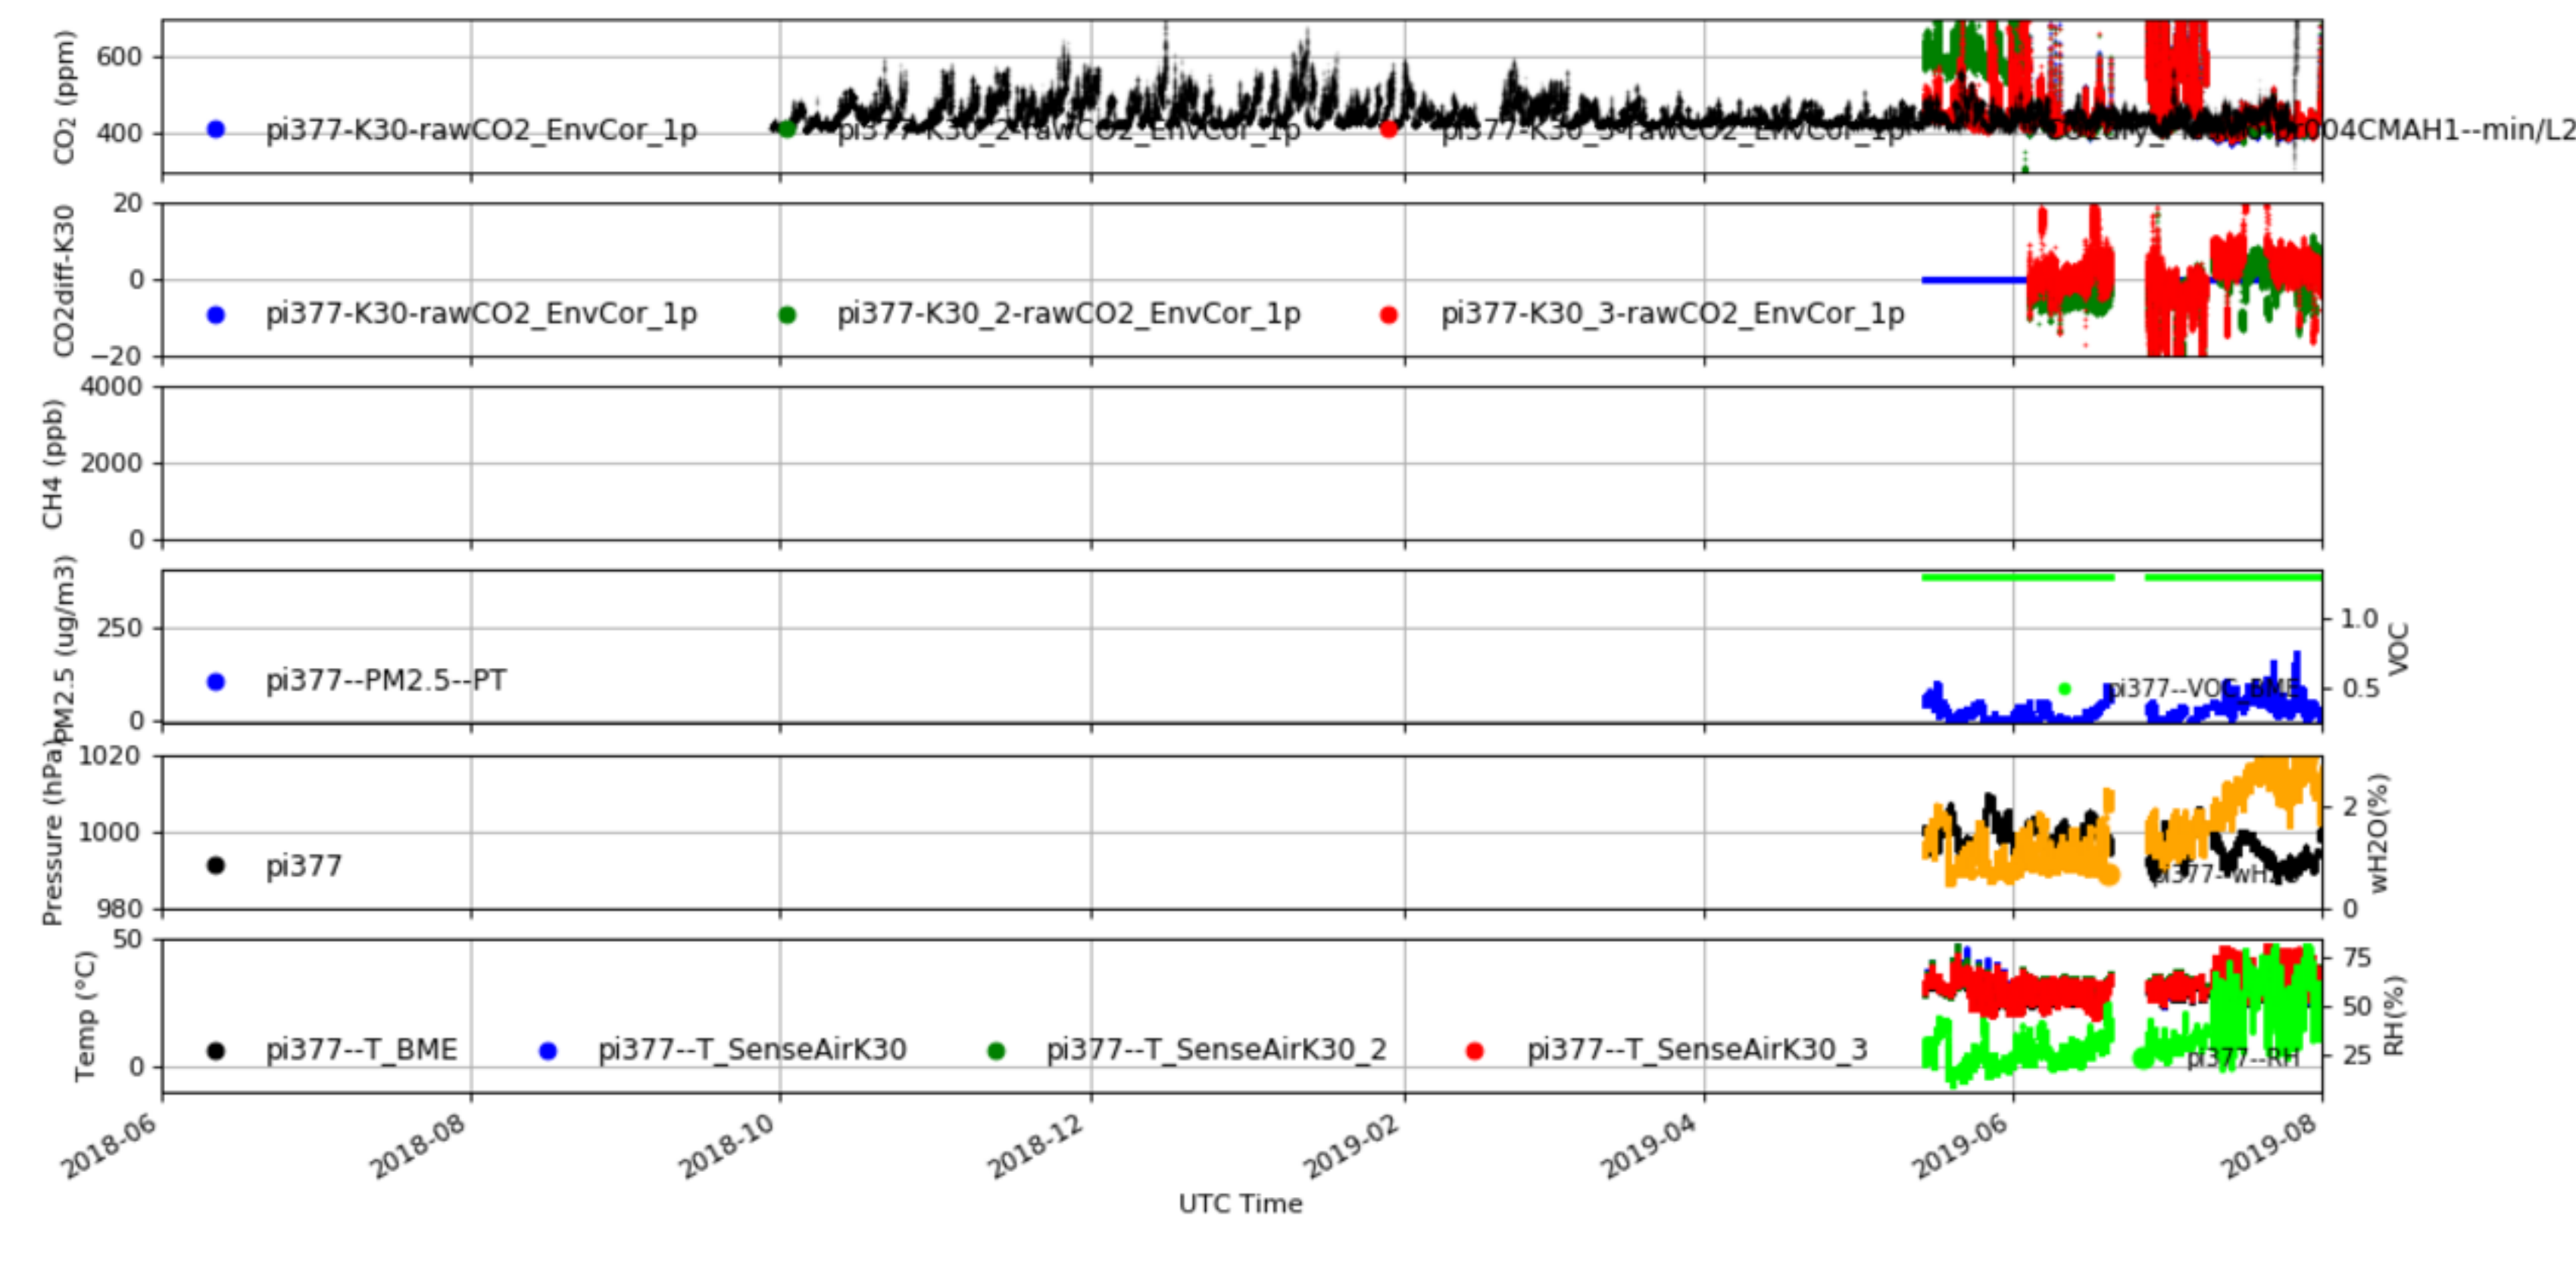

Station pi351(IAP\_Tower\_In\_Cabin) min/L2.0

Plot created: 2020-01-03 11:36 UTC

Station pi367(xianghe-367) min/L2.0

Plot created: 2020-01-03 11:40 UTC

Station pi374(Shangdianzi2\_CMA) min/L2.0

Plot created: 2020-01-03 11:44 UTC

Station pi375(Xinglong\_CAS) min/L2.0

Plot created: 2020-01-03 11:42 UTC

Station pi377(IAP\_Tower\_Top\_Cabin) min/L2.0

Plot created: 2020-01-03 11:38 UTC