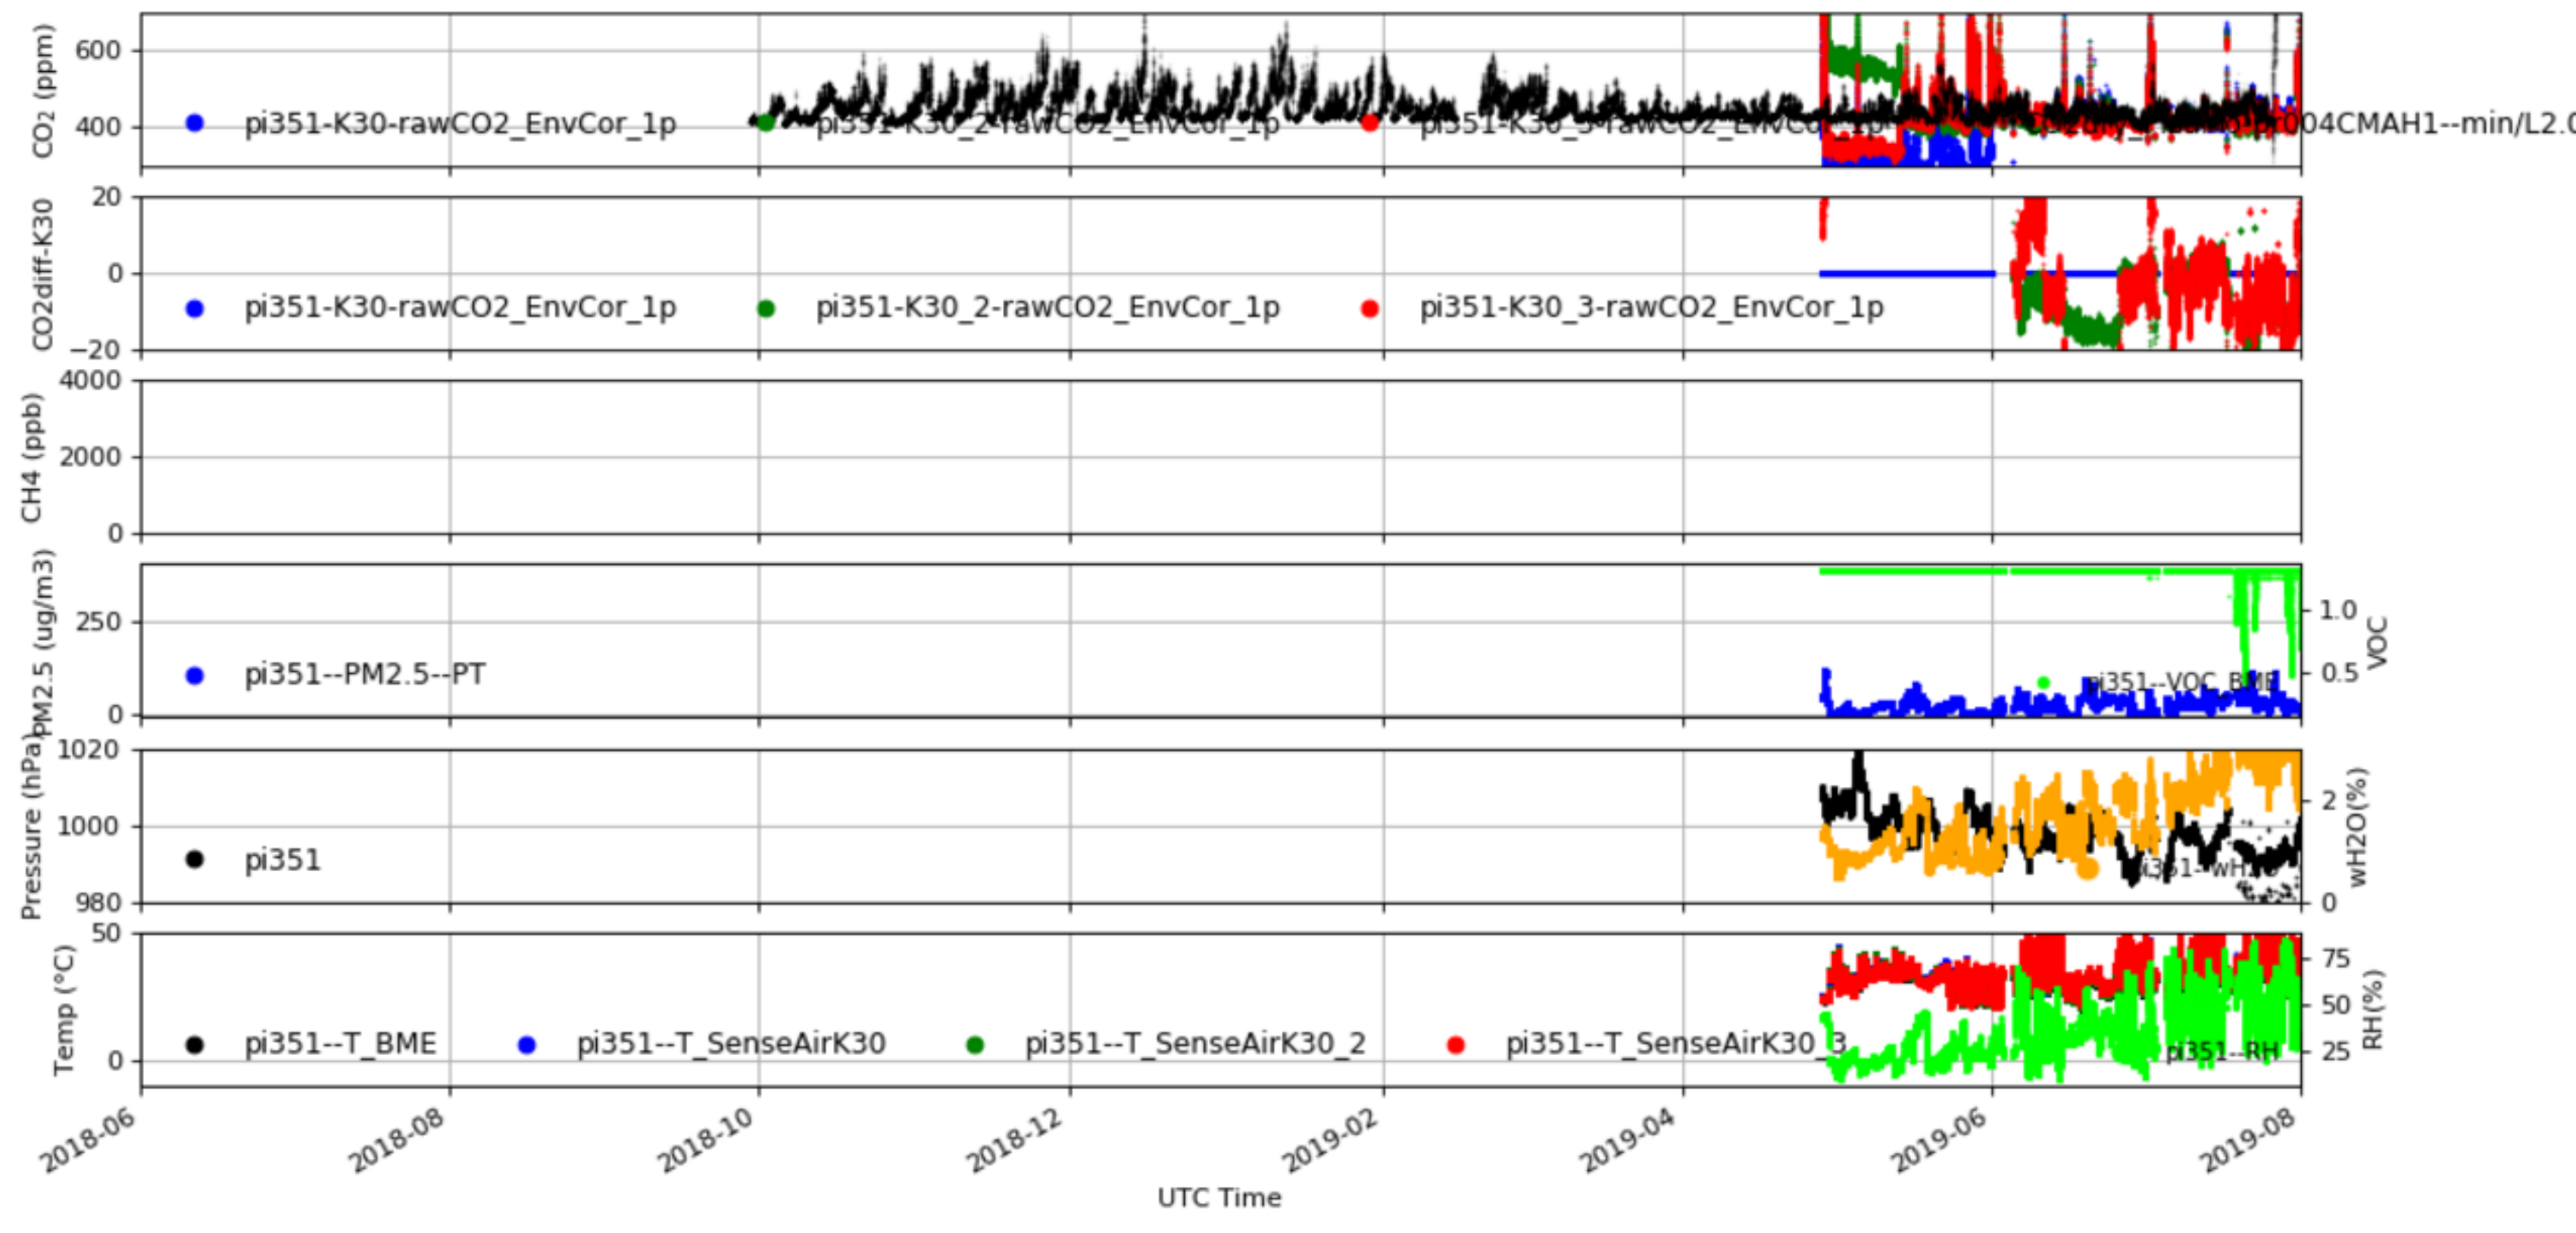

Station pi351(IAP\_Tower\_In\_Cabin) min/L2.0

Plot created: 2020-01-03 11:36 UTC

Station pi367(xianghe-367) min/L2.0

Plot created: 2020-01-03 11:40 UTC

Station pi374(Shangdianzi2\_CMA) min/L2.0

Plot created: 2020-01-03 11:44 UTC

Station pi375(Xinglong\_CAS) min/L2.0

Plot created: 2020-01-03 11:42 UTC

Station pi377(IAP\_Tower\_Top\_Cabin) min/L2.0

Plot created: 2020-01-03 11:38 UTC