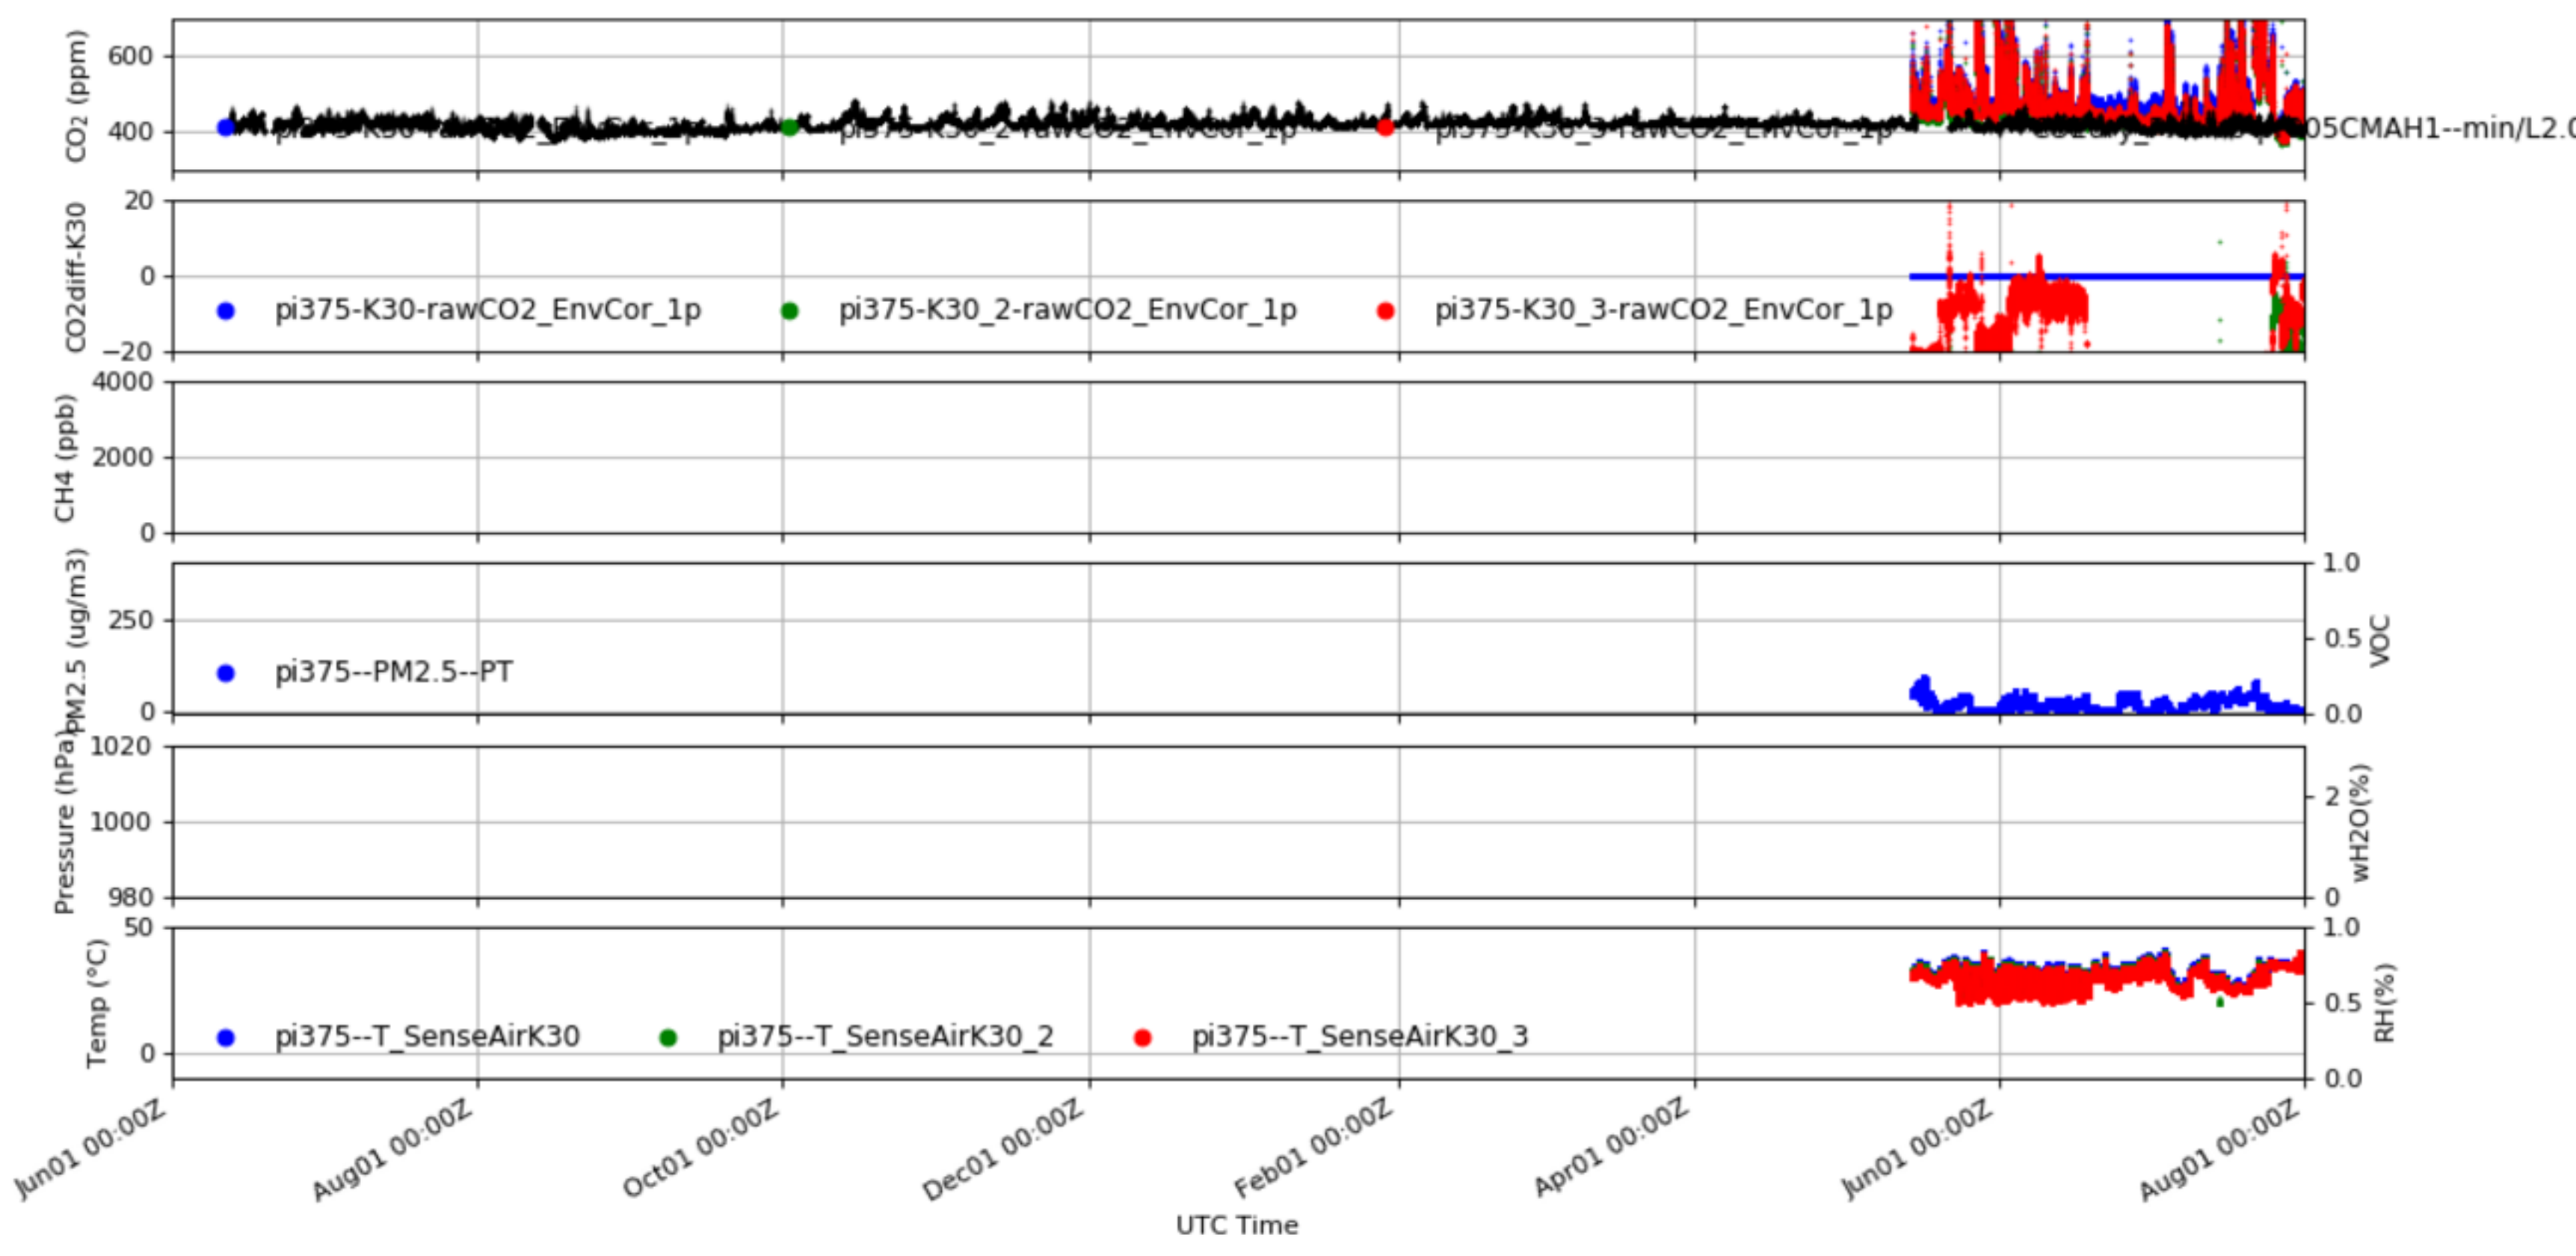

Station pi351(IAP\_Tower\_In\_Cabin) min/L2.0

Plot created: 2020-01-03 11:36 UTC

Station pi367(xianghe-367) min/L2.0

Plot created: 2020-01-03 11:40 UTC

Station pi374(Shangdianzi2\_CMA) min/L2.0

Plot created: 2020-01-03 11:44 UTC

Station pi375(Xinglong\_CAS) min/L2.0

Plot created: 2020-01-03 11:42 UTC

Station pi377(IAP\_Tower\_Top\_Cabin) min/L2.0

Plot created: 2020-01-03 11:38 UTC