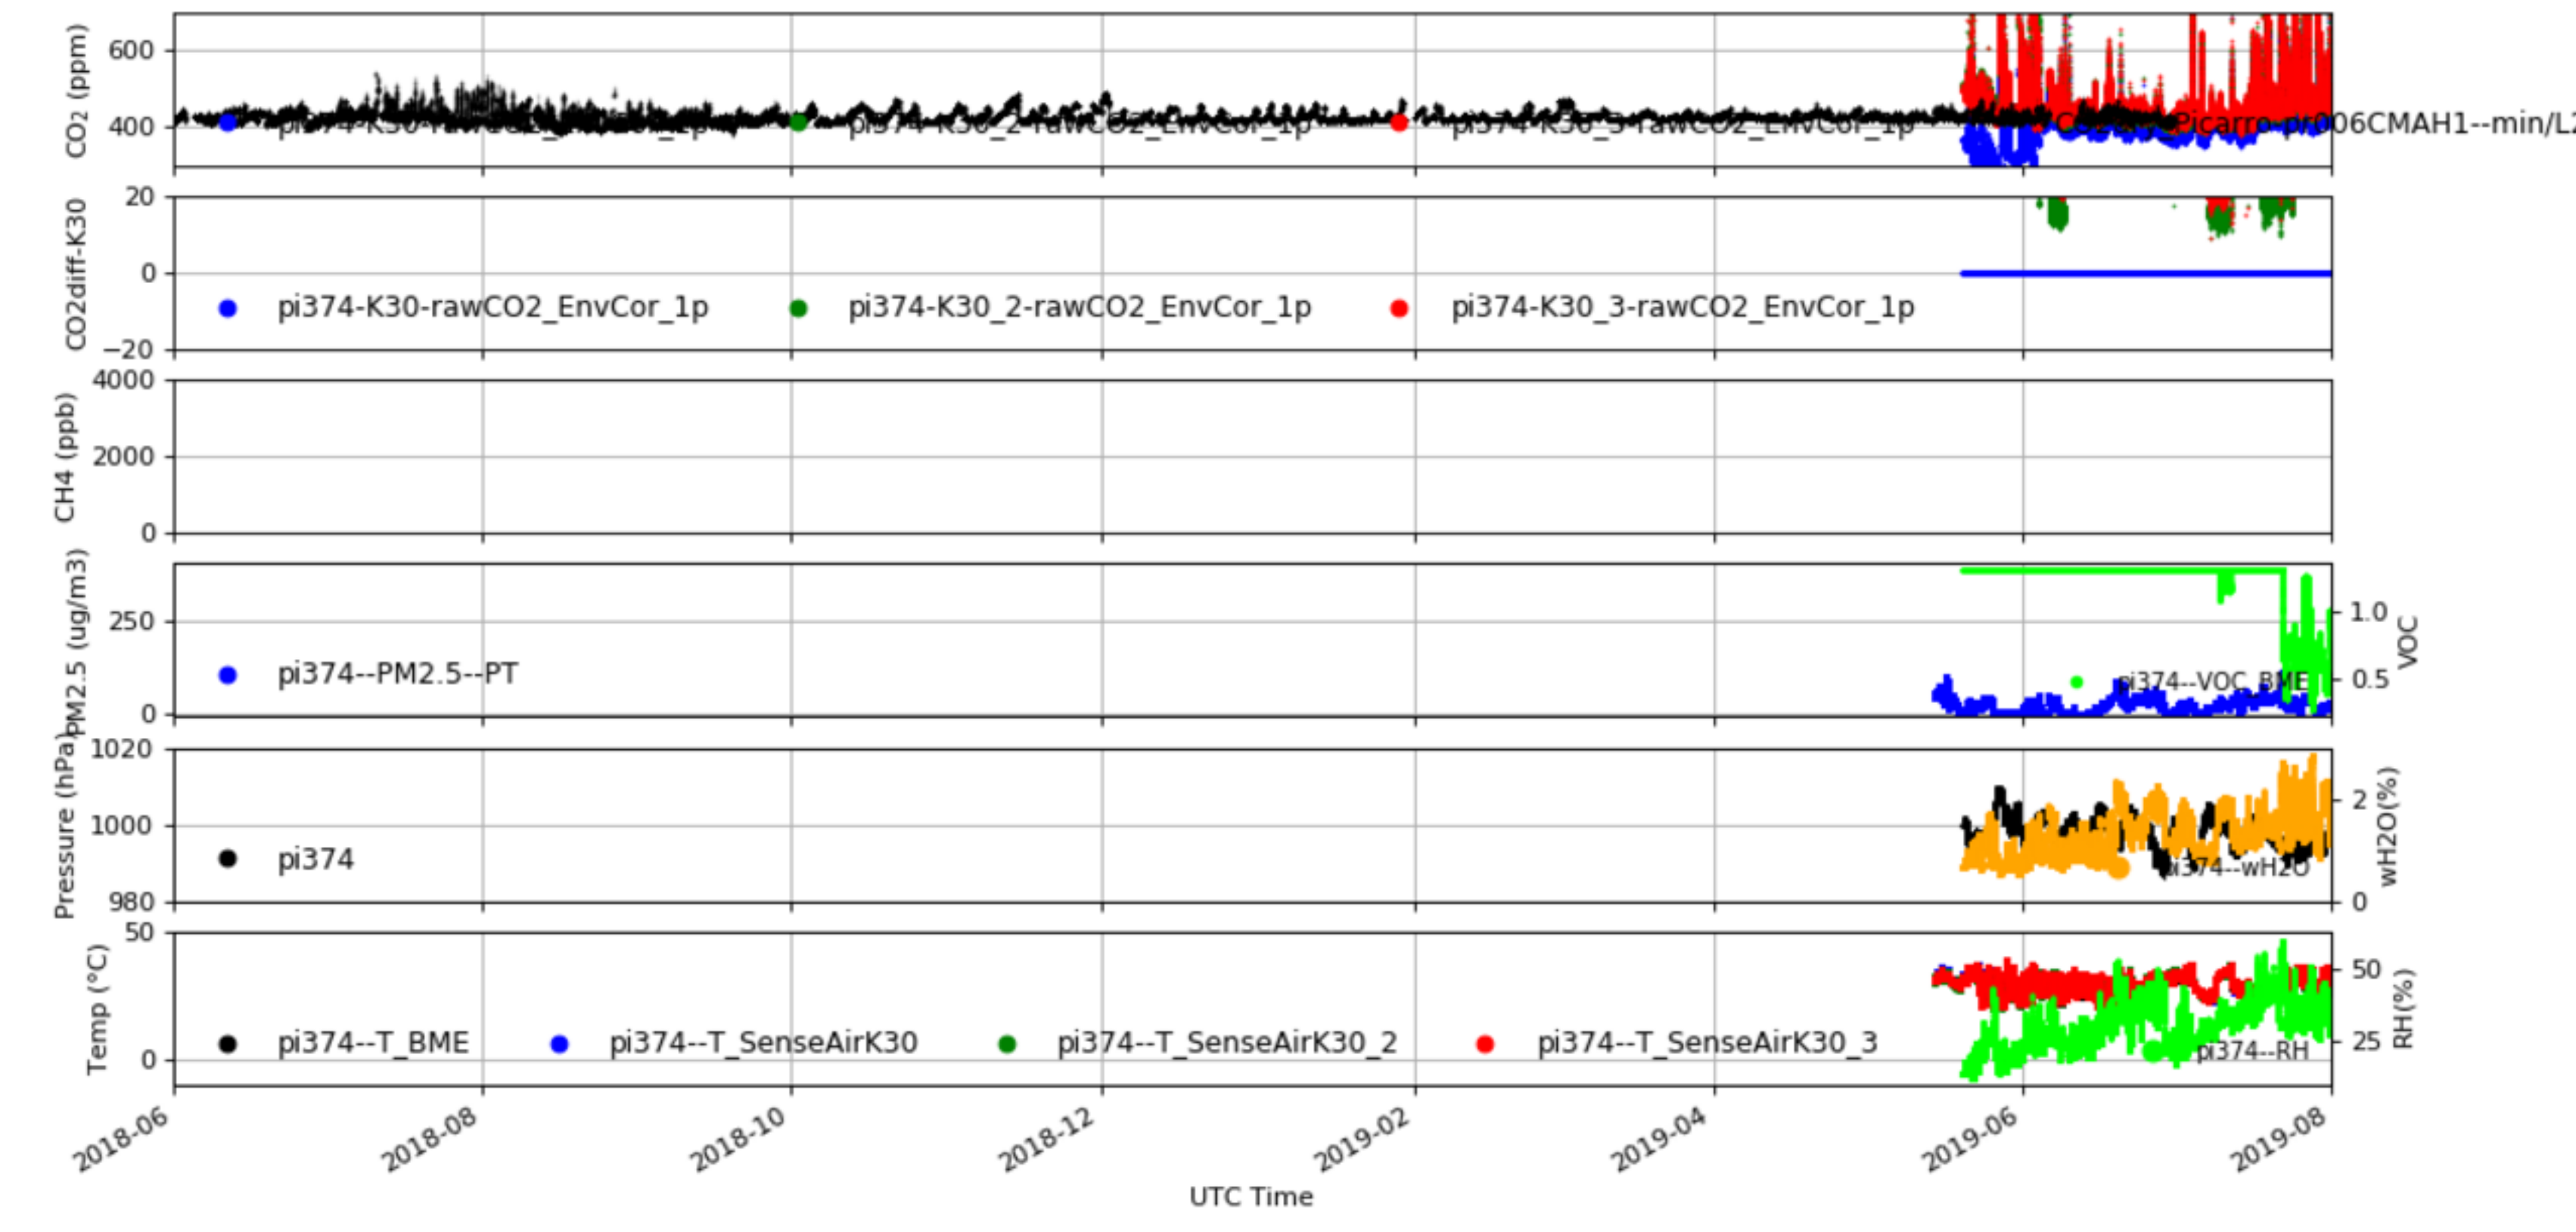

Station pi351(IAP\_Tower\_In\_Cabin) min/L2.0

Plot created: 2020-01-03 11:36 UTC

Station pi367(xianghe-367) min/L2.0

Plot created: 2020-01-03 11:40 UTC

Station pi374(Shangdianzi2\_CMA) min/L2.0

Plot created: 2020-01-03 11:44 UTC

Station pi375(Xinglong\_CAS) min/L2.0

Plot created: 2020-01-03 11:42 UTC

Station pi377(IAP\_Tower\_Top\_Cabin) min/L2.0

Plot created: 2020-01-03 11:38 UTC