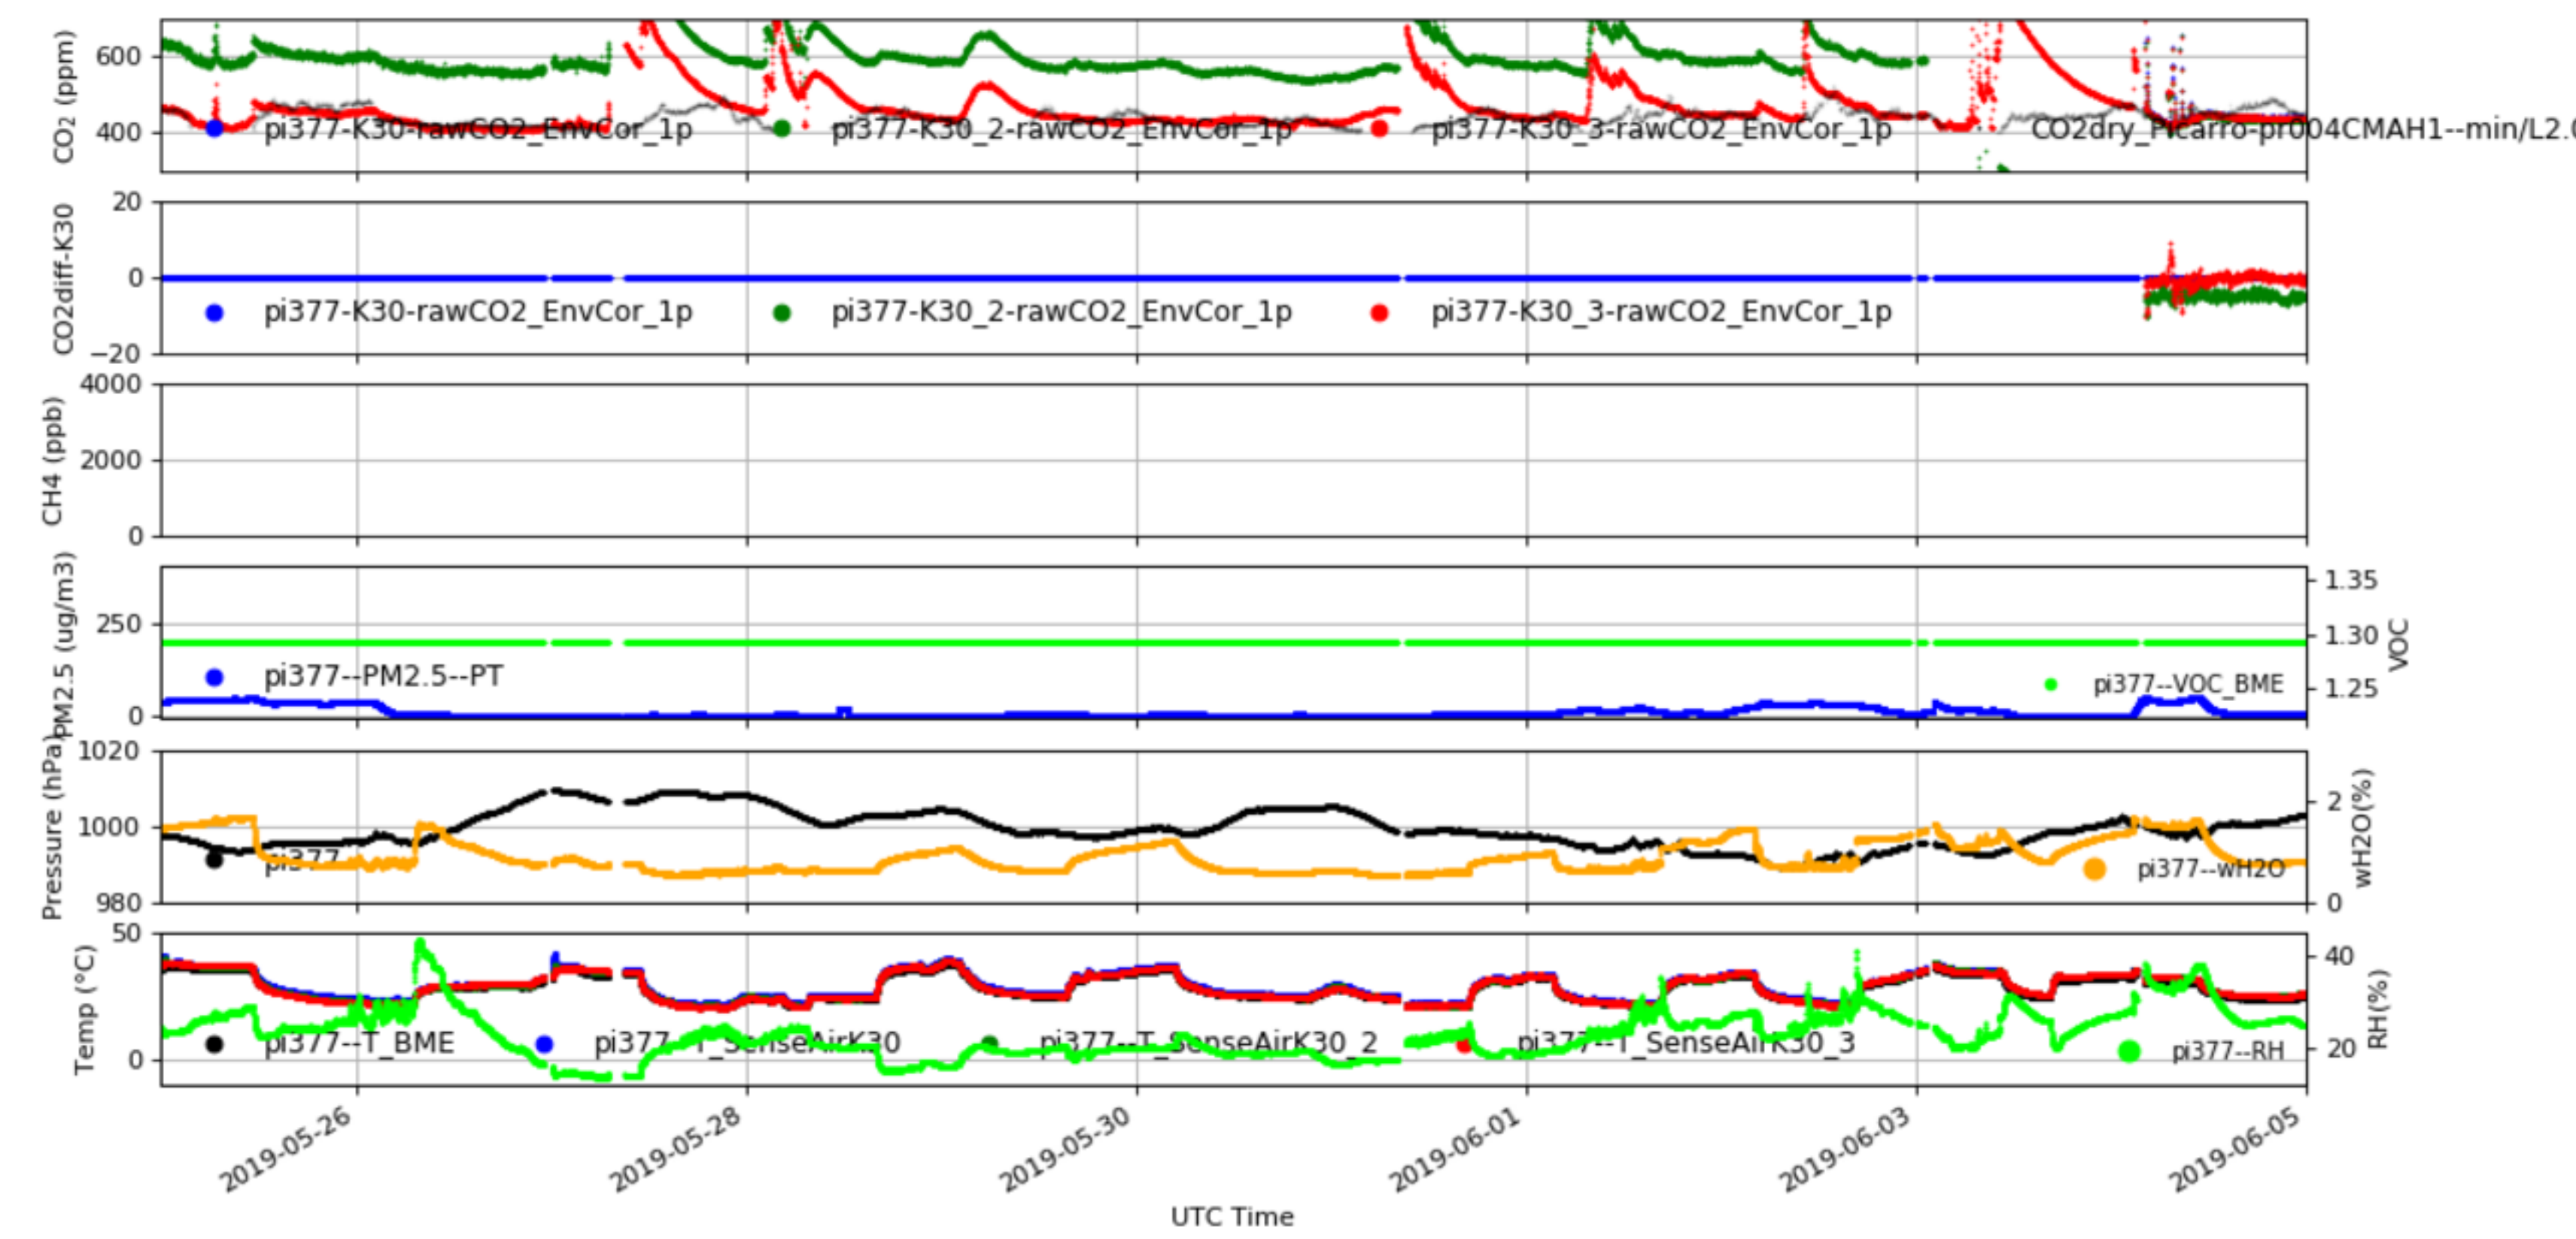

Station pi351(IAP\_Tower\_In\_Cabin) min/L2.0

Plot created: 2020-01-03 11:58 UTC

Station pi367(xianghe-367) min/L2.0

Plot created: 2020-01-03 11:58 UTC

Station pi374(Shangdianzi2\_CMA) min/L2.0

Plot created: 2020-01-03 11:59 UTC

Station pi375(Xinglong\_CAS) min/L2.0

Plot created: 2020-01-03 11:58 UTC

Station pi377(IAP\_Tower\_Top\_Cabin) min/L2.0

Plot created: 2020-01-03 11:58 UTC