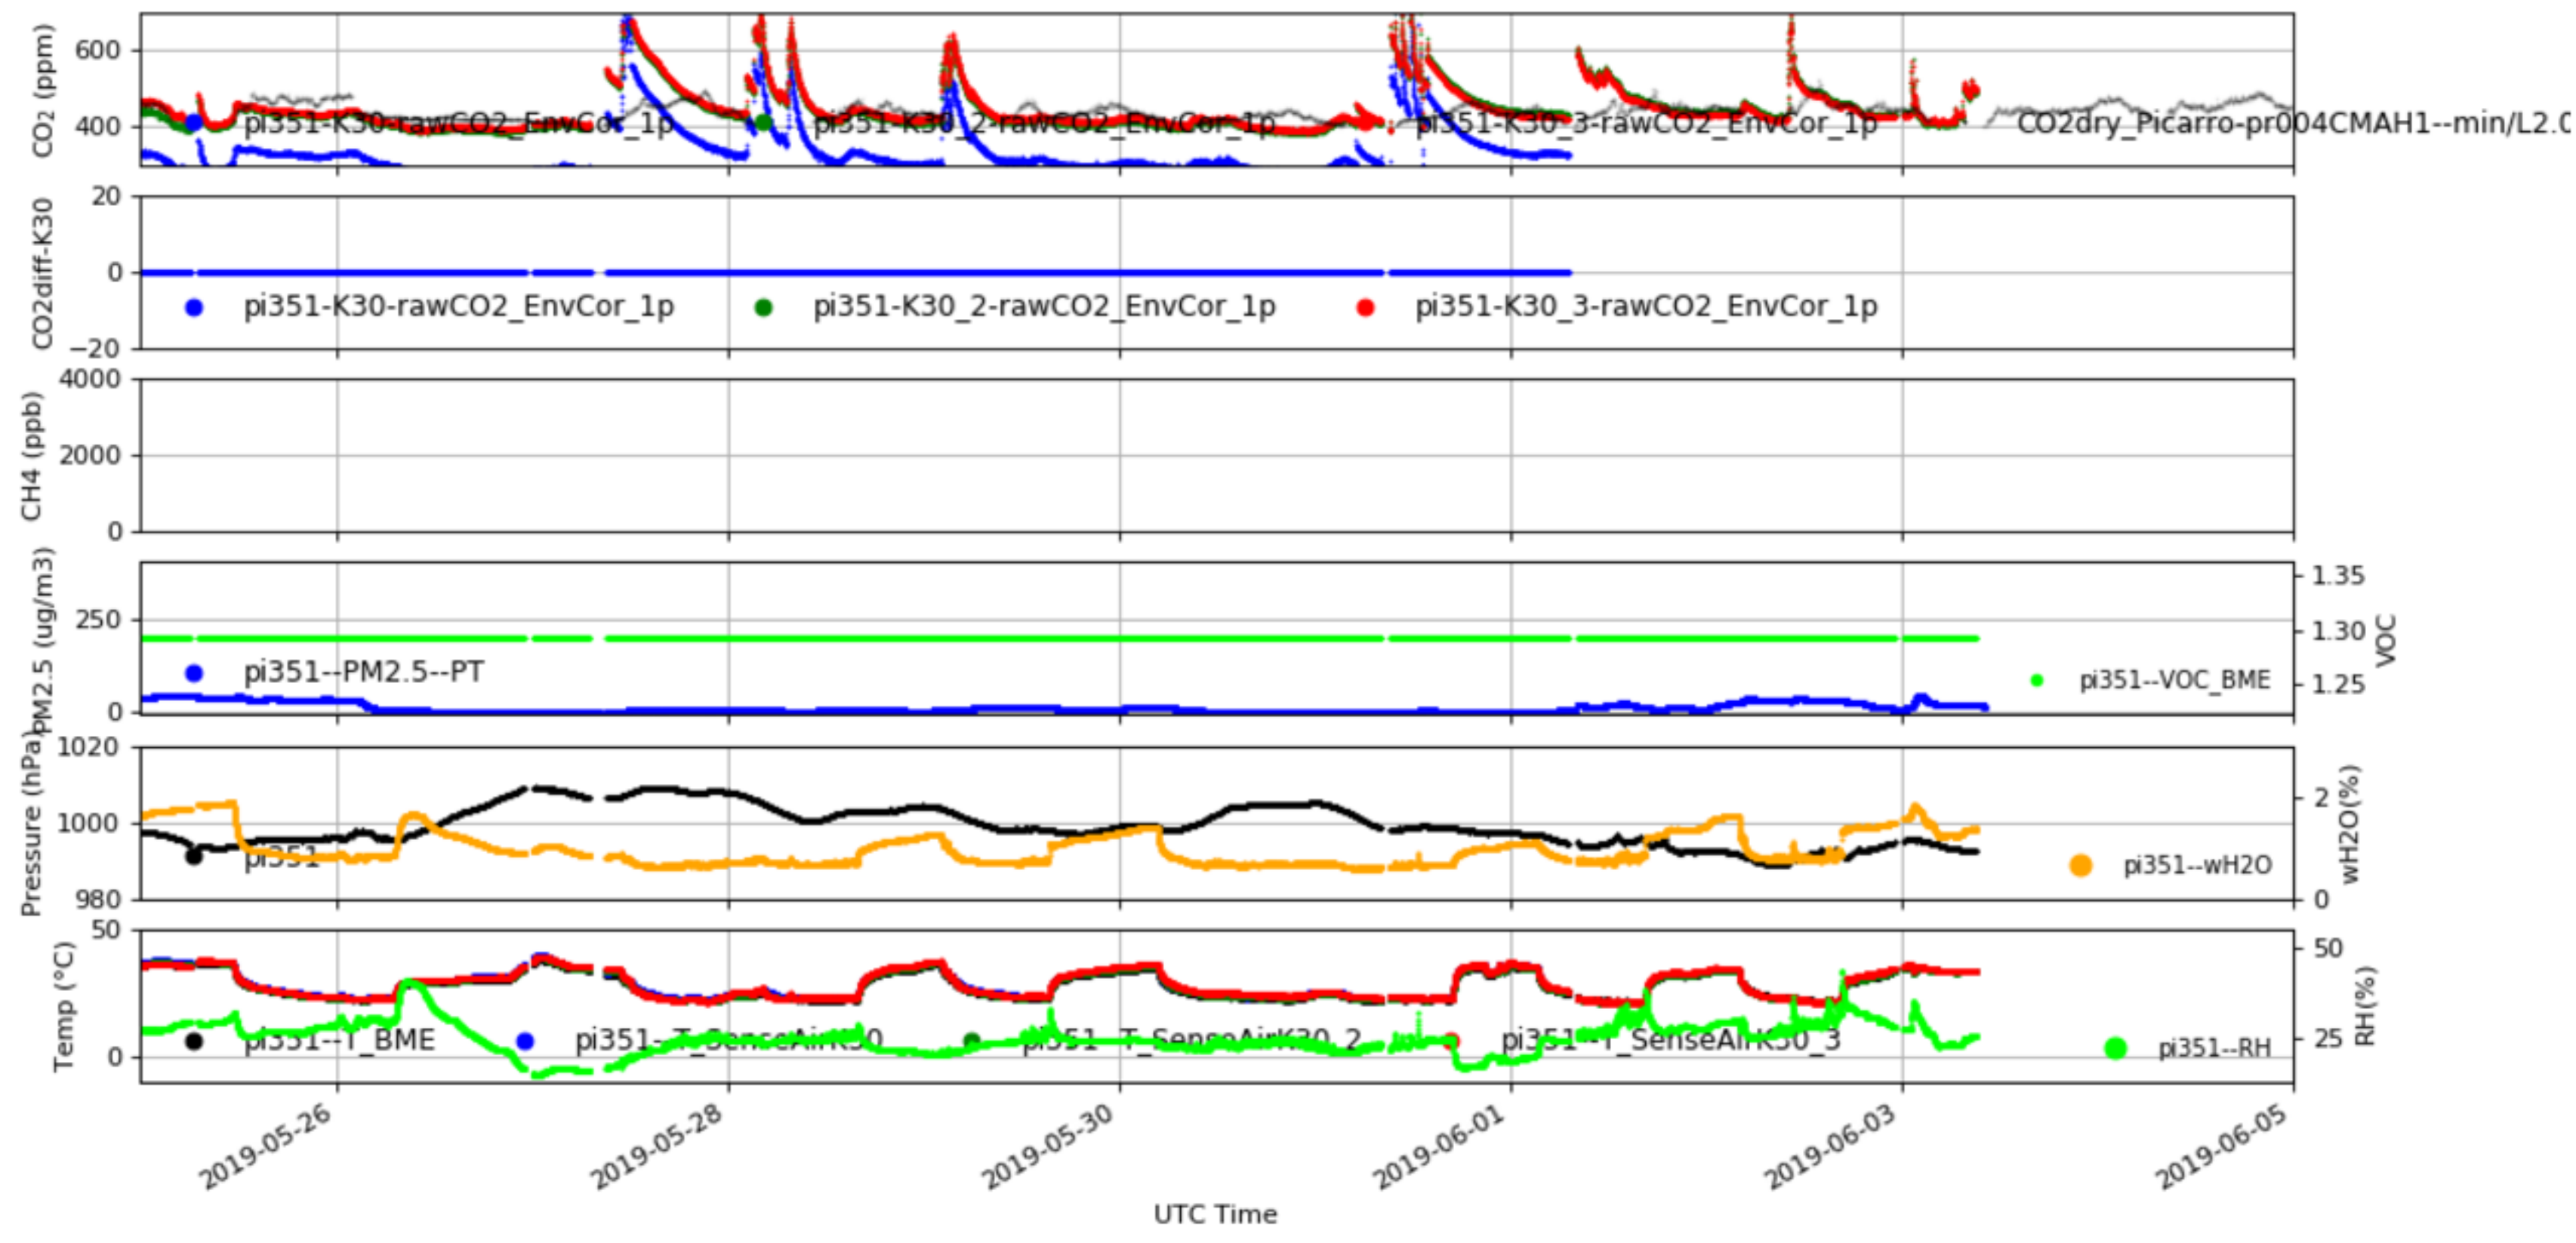

Station pi351(IAP\_Tower\_In\_Cabin) min/L2.0

Plot created: 2020-01-03 11:58 UTC

Station pi367(xianghe-367) min/L2.0

Plot created: 2020-01-03 11:58 UTC

Station pi374(Shangdianzi2\_CMA) min/L2.0

Plot created: 2020-01-03 11:59 UTC

Station pi375(Xinglong\_CAS) min/L2.0

Plot created: 2020-01-03 11:58 UTC

Station pi377(IAP\_Tower\_Top\_Cabin) min/L2.0

Plot created: 2020-01-03 11:58 UTC