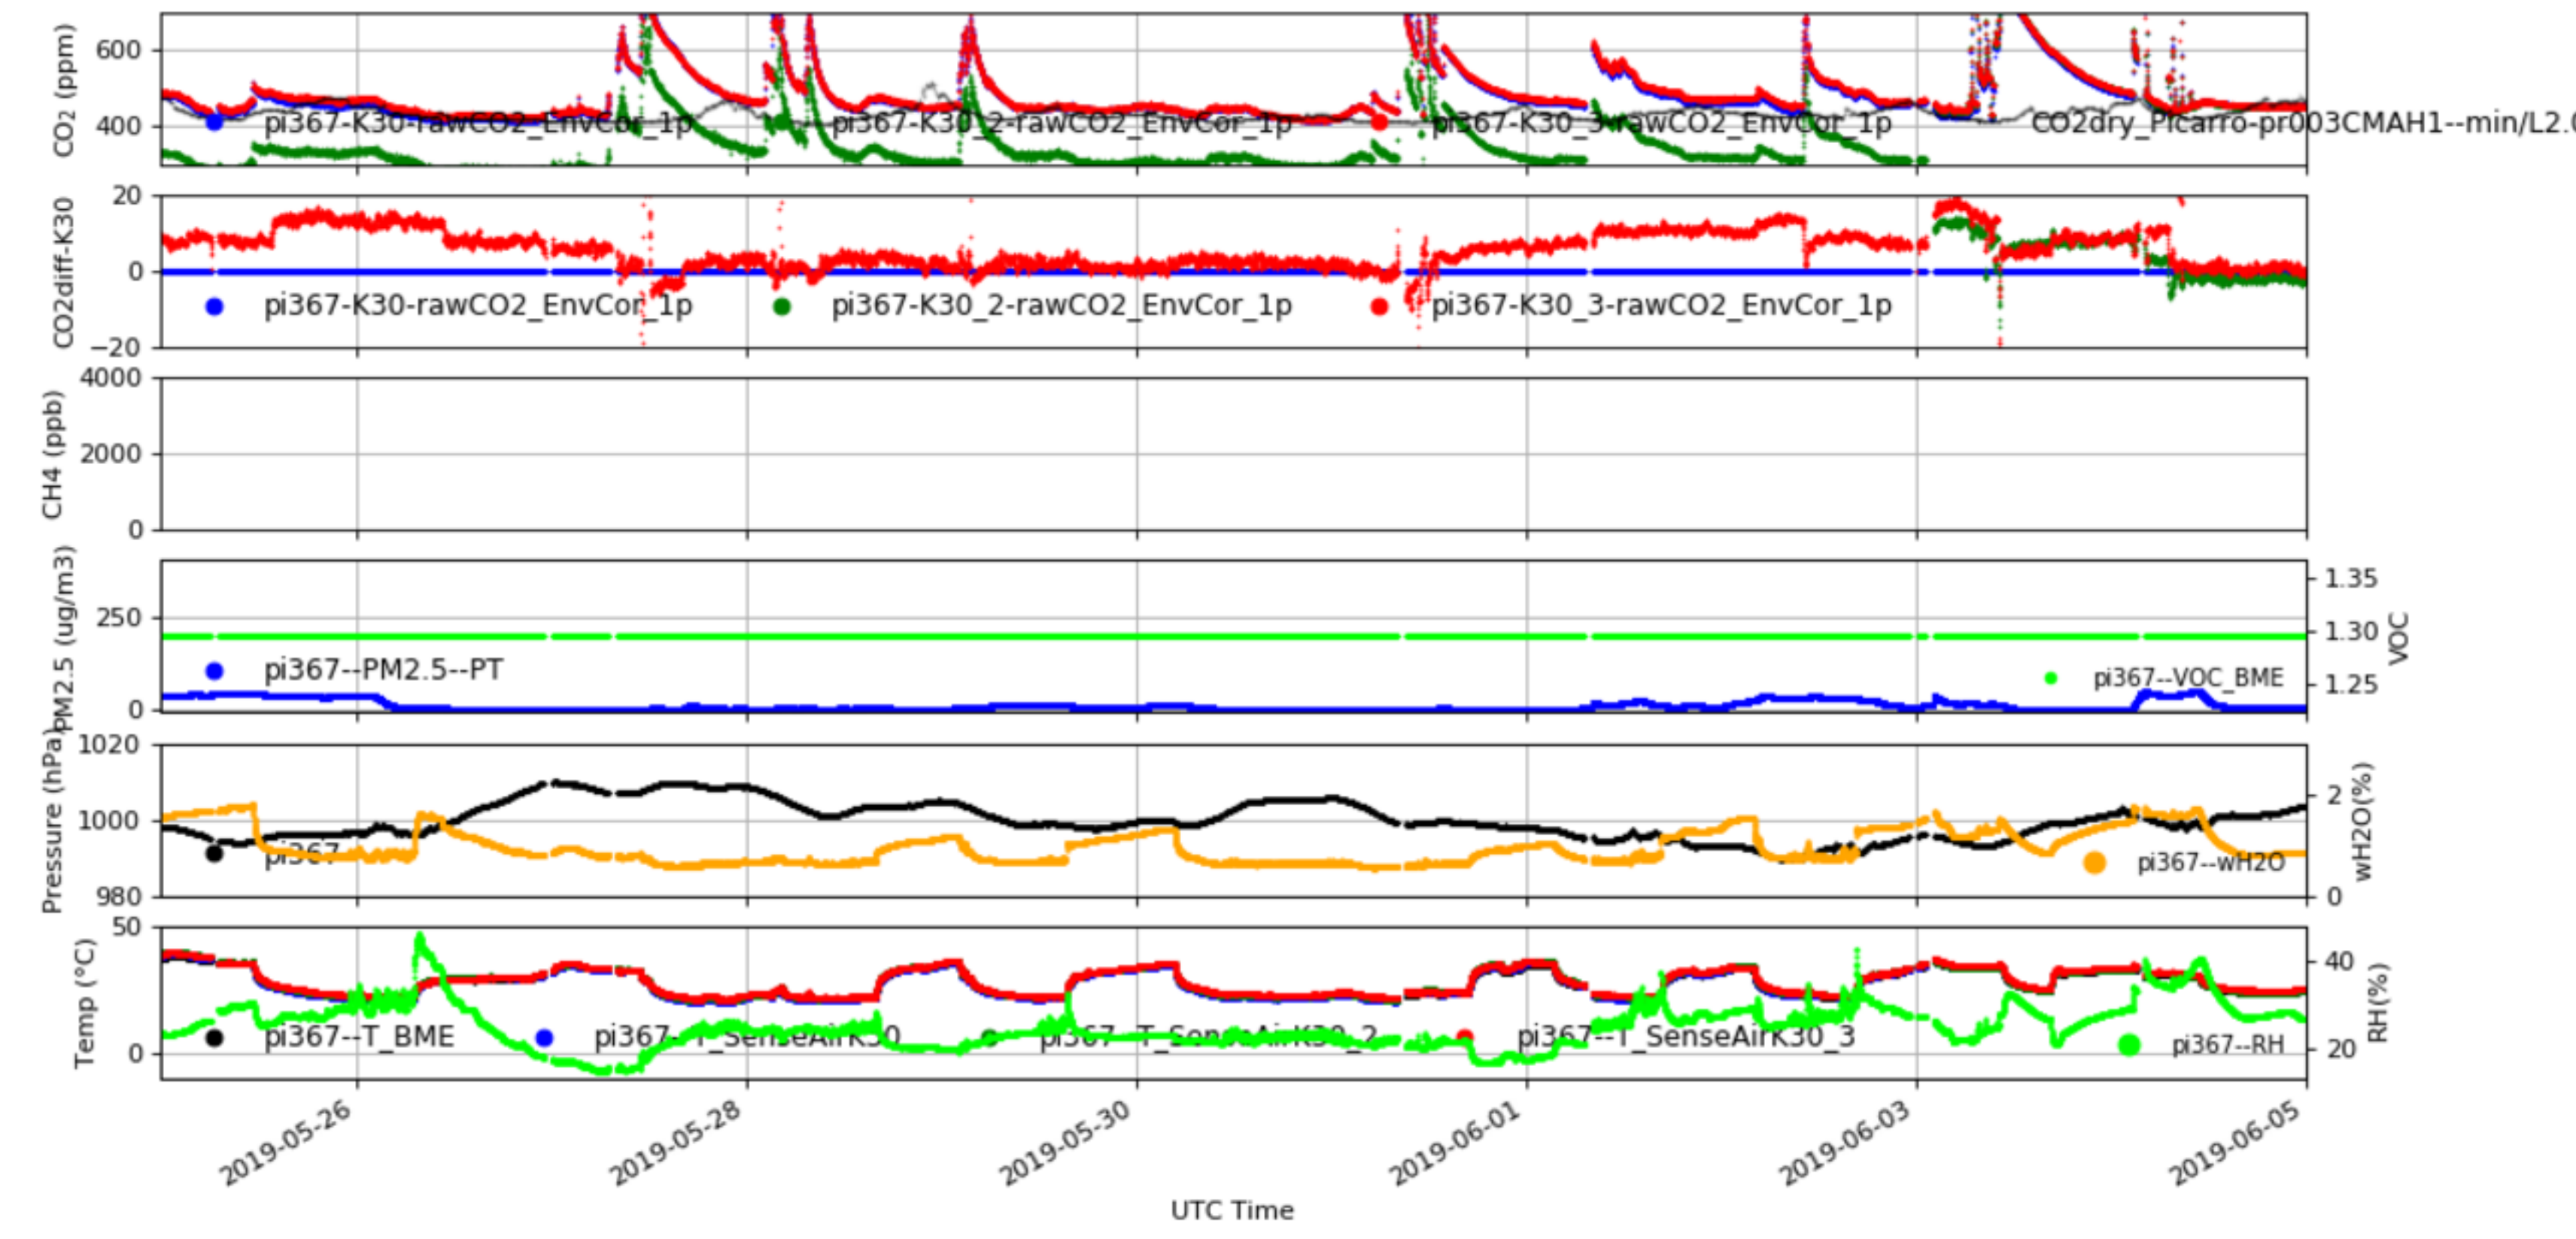

Station pi351(IAP\_Tower\_In\_Cabin) min/L2.0

Plot created: 2020-01-03 11:58 UTC

Station pi367(xianghe-367) min/L2.0

Plot created: 2020-01-03 11:58 UTC

Station pi374(Shangdianzi2\_CMA) min/L2.0

Plot created: 2020-01-03 11:59 UTC

Station pi375(Xinglong\_CAS) min/L2.0

Plot created: 2020-01-03 11:58 UTC

Station pi377(IAP\_Tower\_Top\_Cabin) min/L2.0

Plot created: 2020-01-03 11:58 UTC