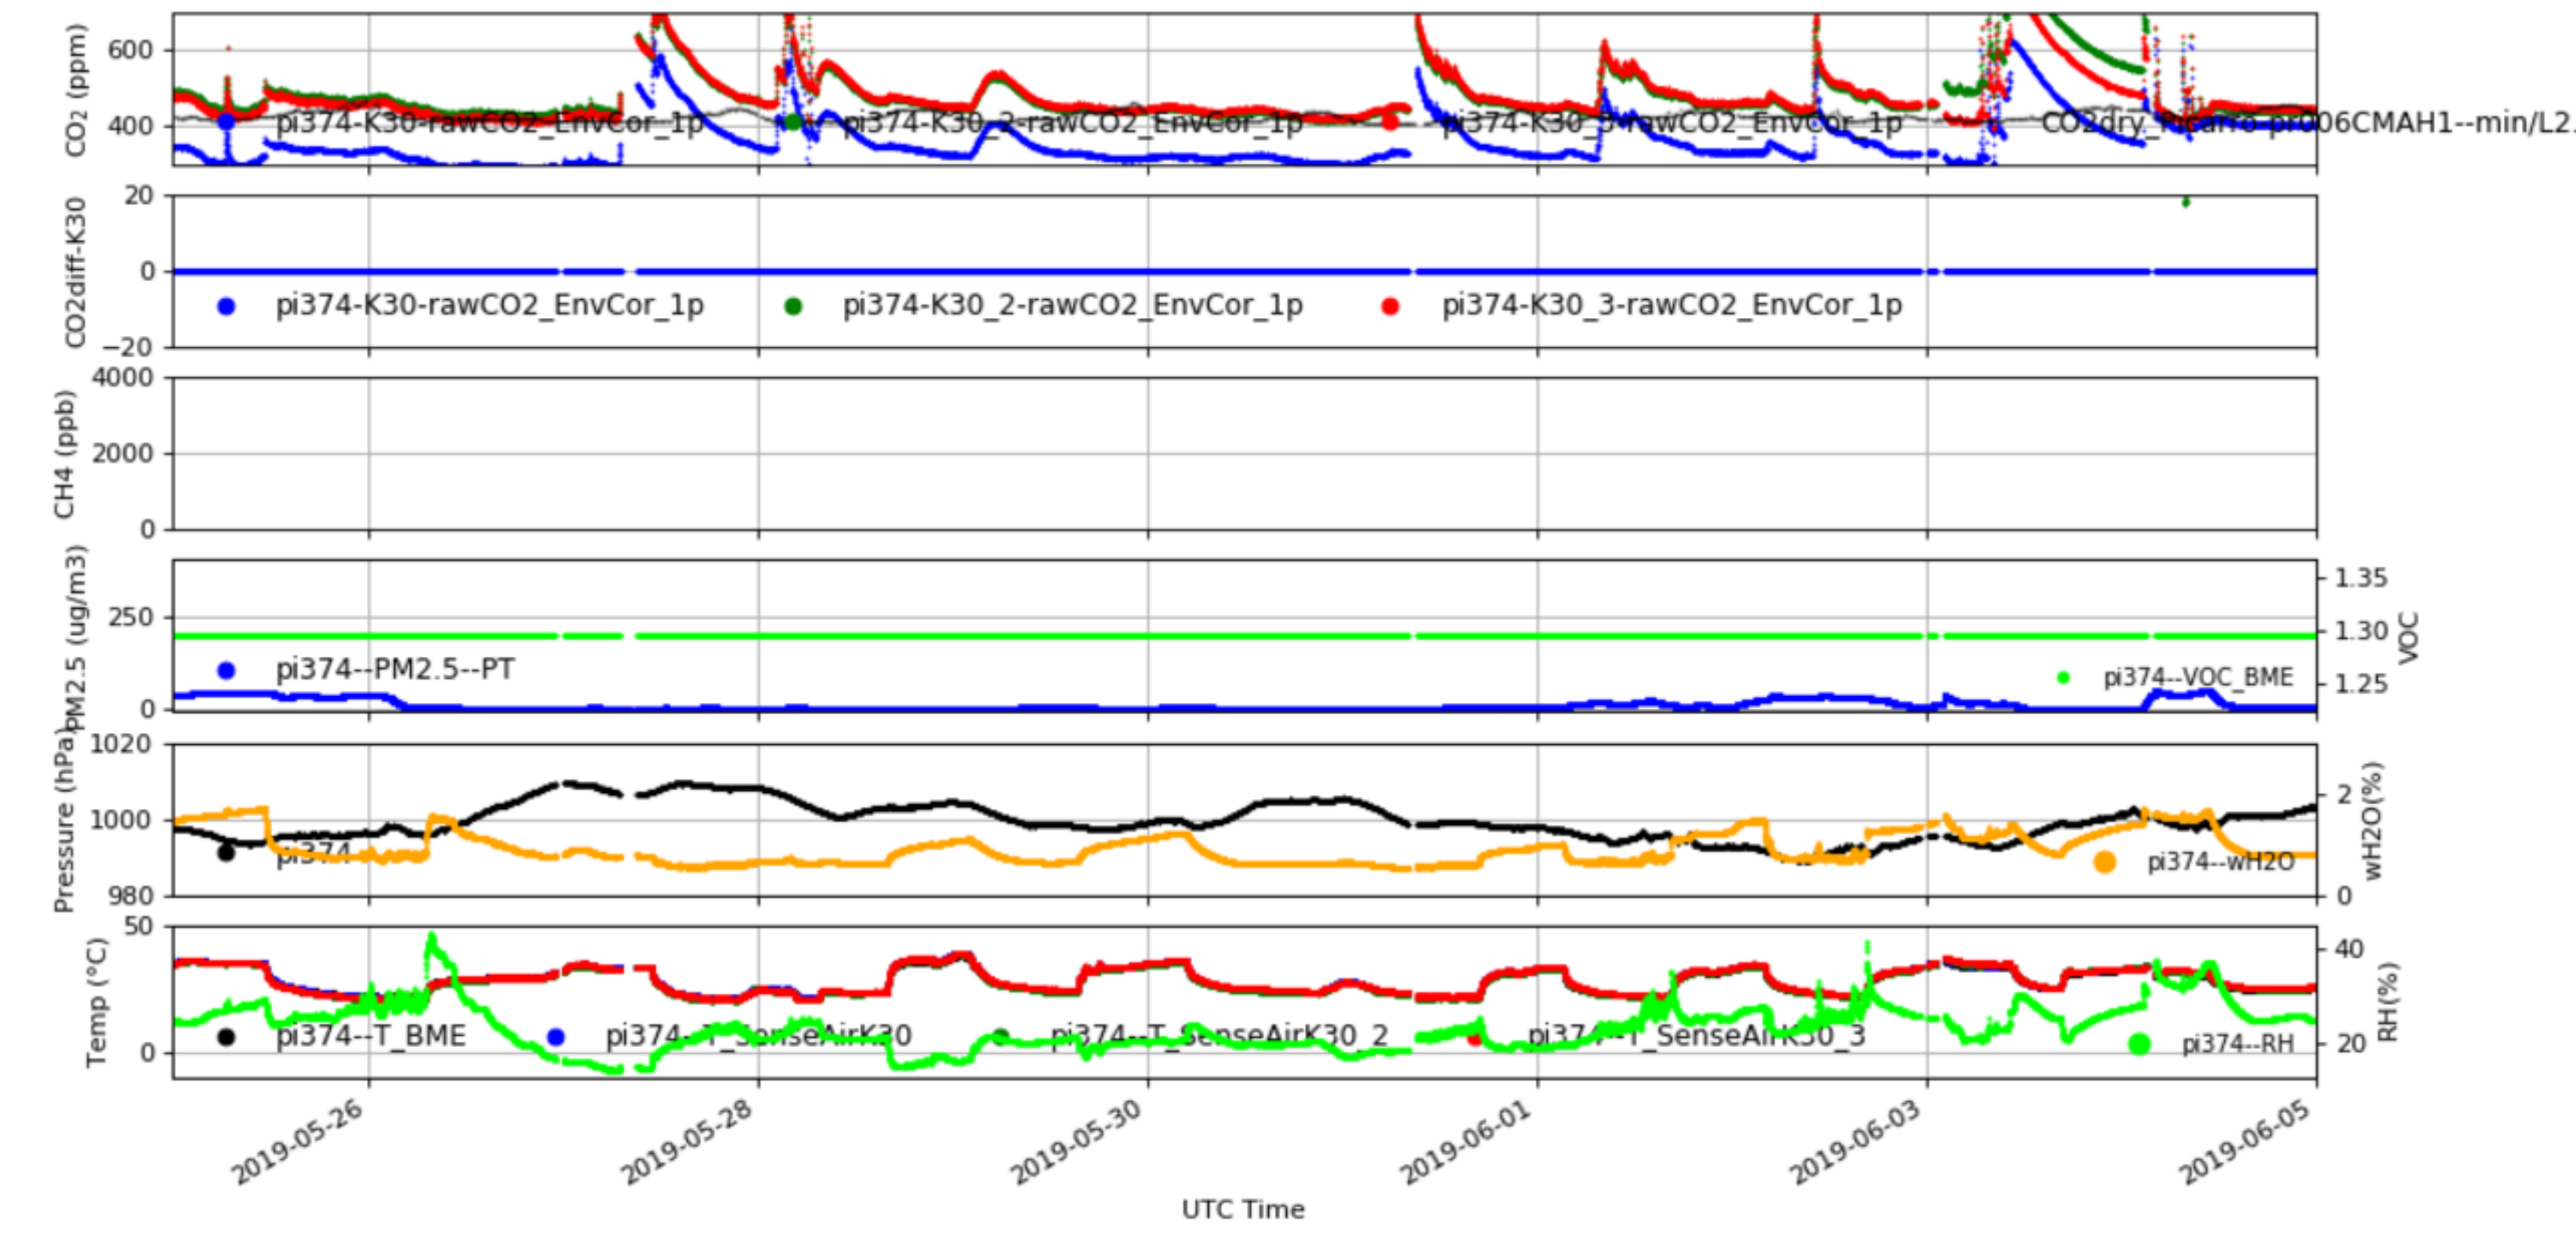

Station pi351(IAP\_Tower\_In\_Cabin) min/L2.0

Plot created: 2020-01-03 11:58 UTC

Station pi367(xianghe-367) min/L2.0

Plot created: 2020-01-03 11:58 UTC

Station pi374(Shangdianzi2\_CMA) min/L2.0

Plot created: 2020-01-03 11:59 UTC

Station pi375(Xinglong\_CAS) min/L2.0

Plot created: 2020-01-03 11:58 UTC

Station pi377(IAP\_Tower\_Top\_Cabin) min/L2.0

Plot created: 2020-01-03 11:58 UTC