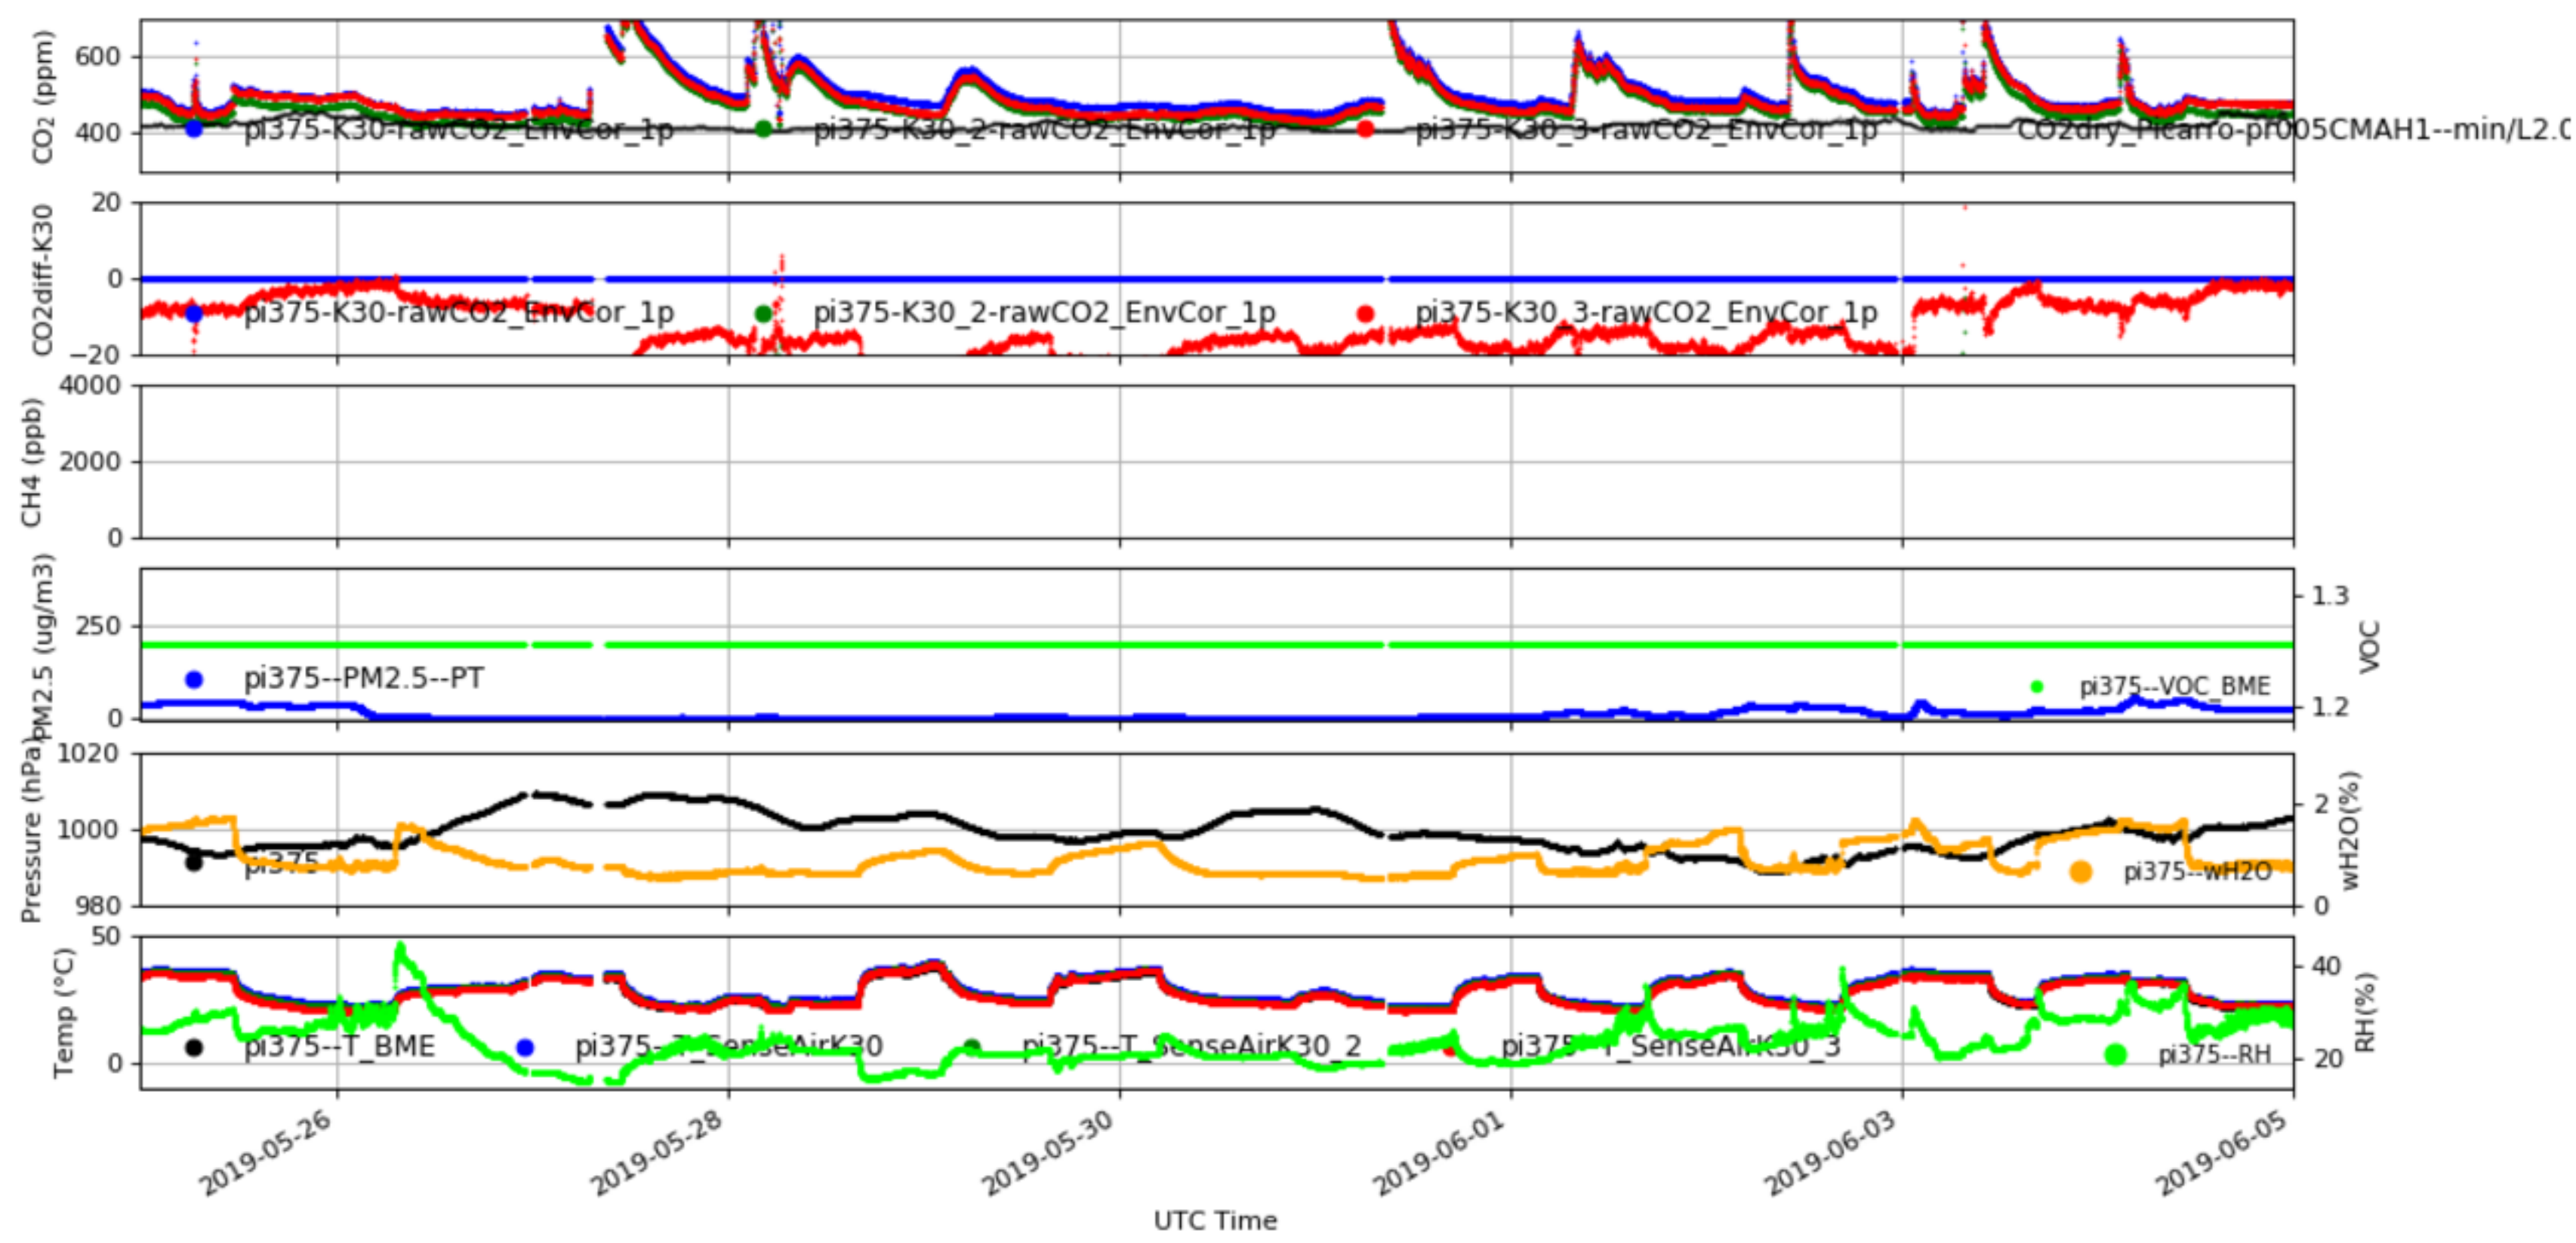

Station pi351(IAP\_Tower\_In\_Cabin) min/L2.0

Plot created: 2020-01-03 11:58 UTC

Station pi367(xianghe-367) min/L2.0

Plot created: 2020-01-03 11:58 UTC

Station pi374(Shangdianzi2\_CMA) min/L2.0

Plot created: 2020-01-03 11:59 UTC

Station pi375(Xinglong\_CAS) min/L2.0

Plot created: 2020-01-03 11:58 UTC

Station pi377(IAP\_Tower\_Top\_Cabin) min/L2.0

Plot created: 2020-01-03 11:58 UTC