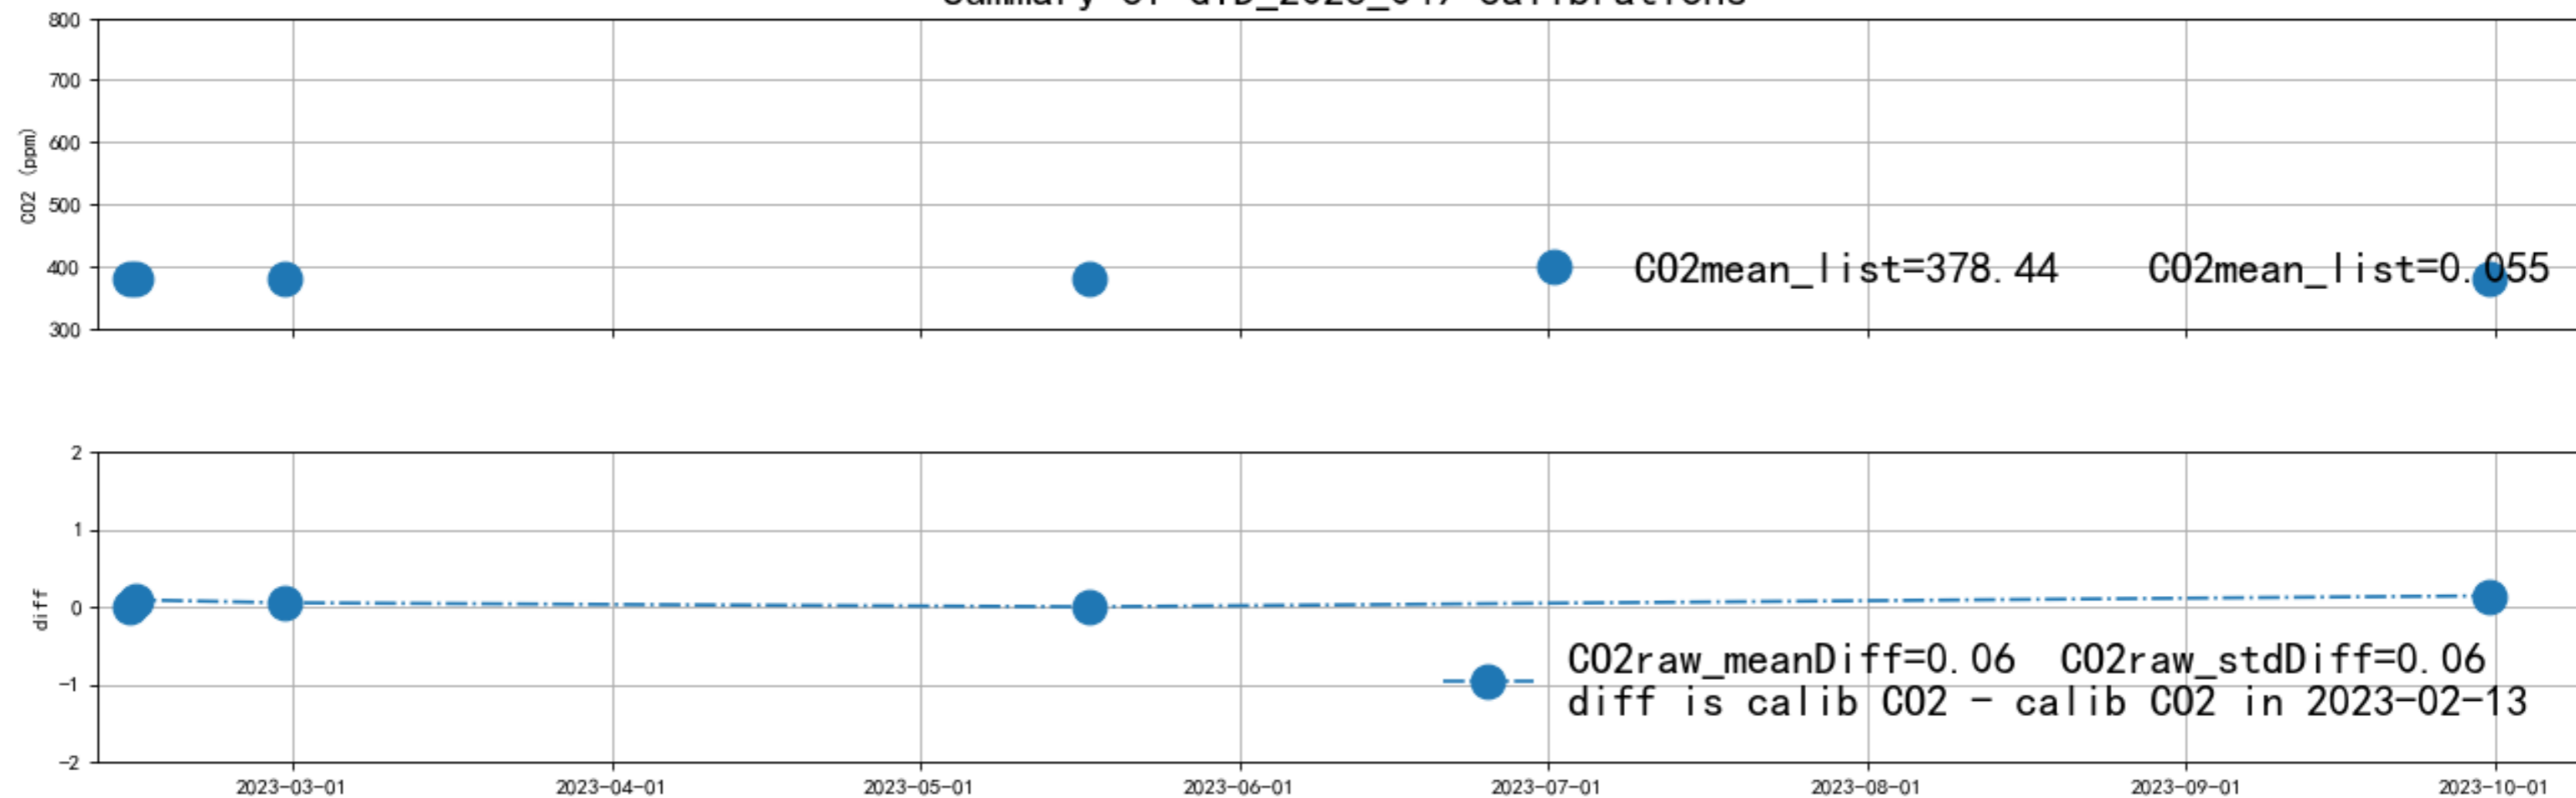

Summary of GTD_2023_049 calibrations