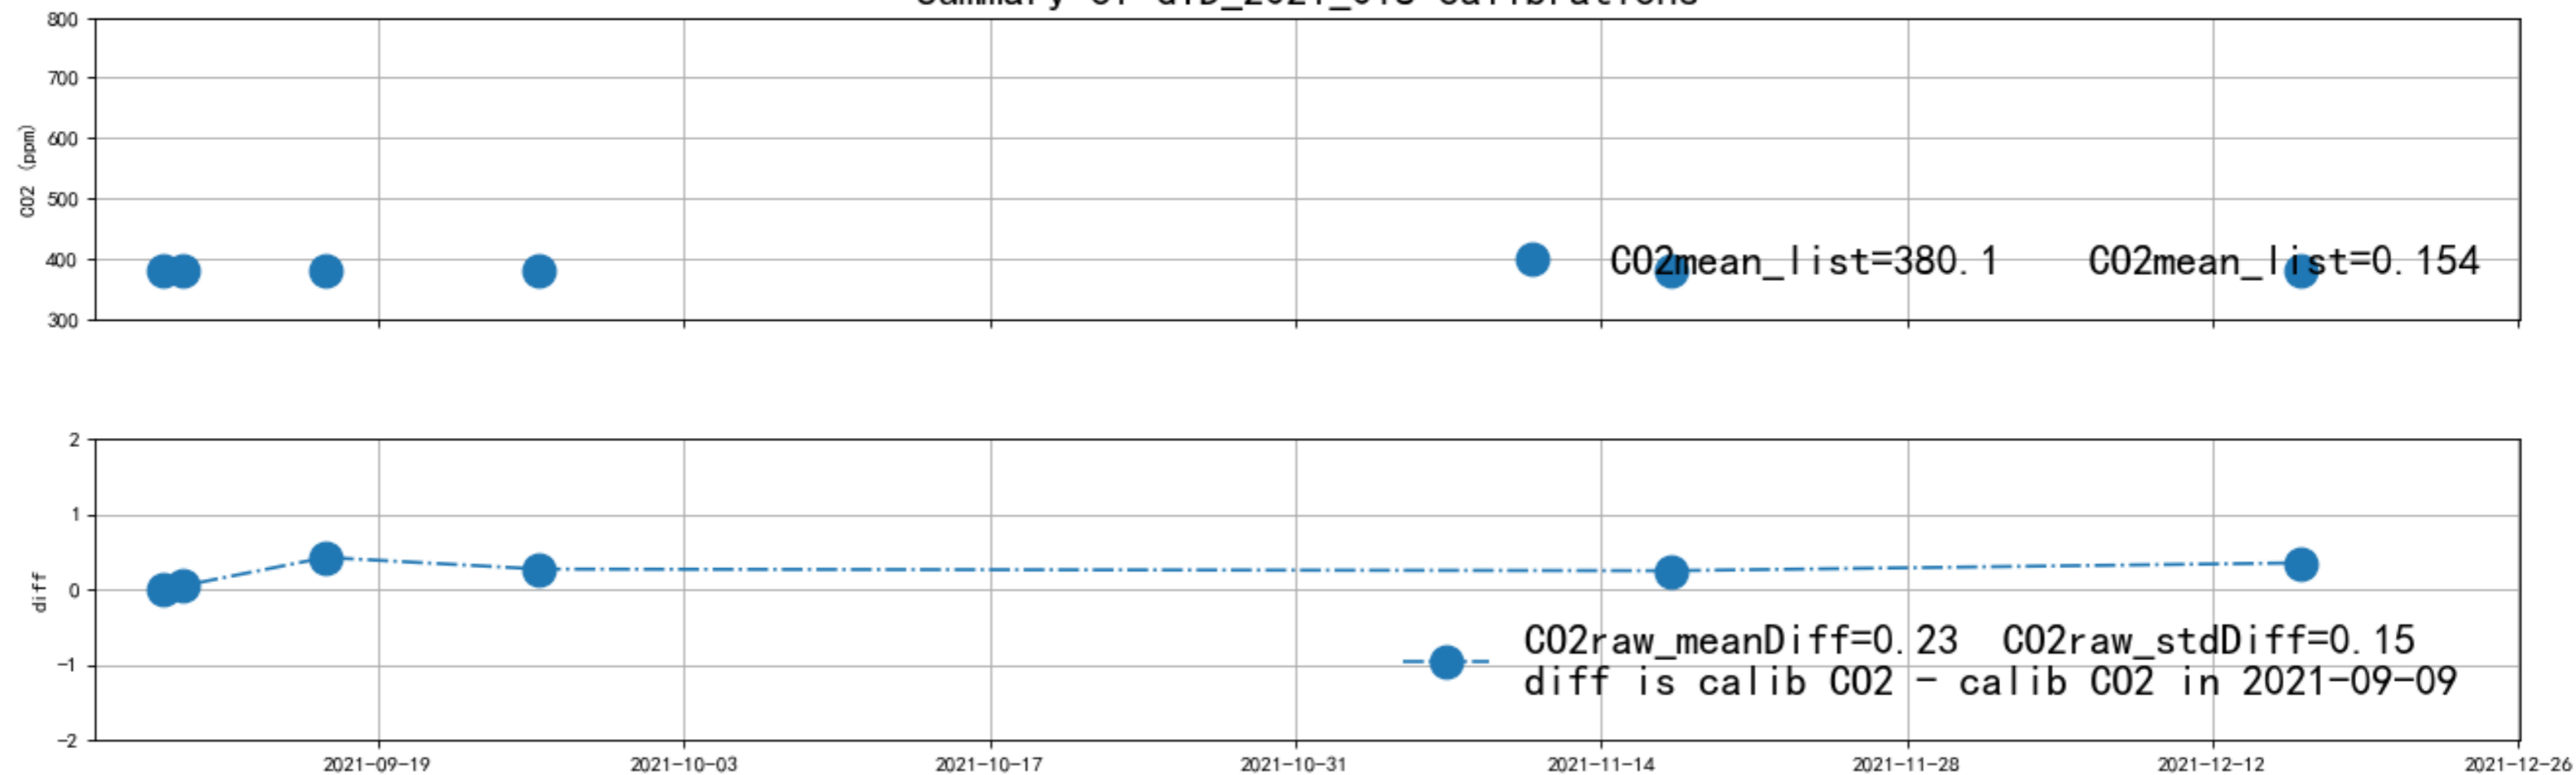

Summary of GTD_2021_018 calibrations