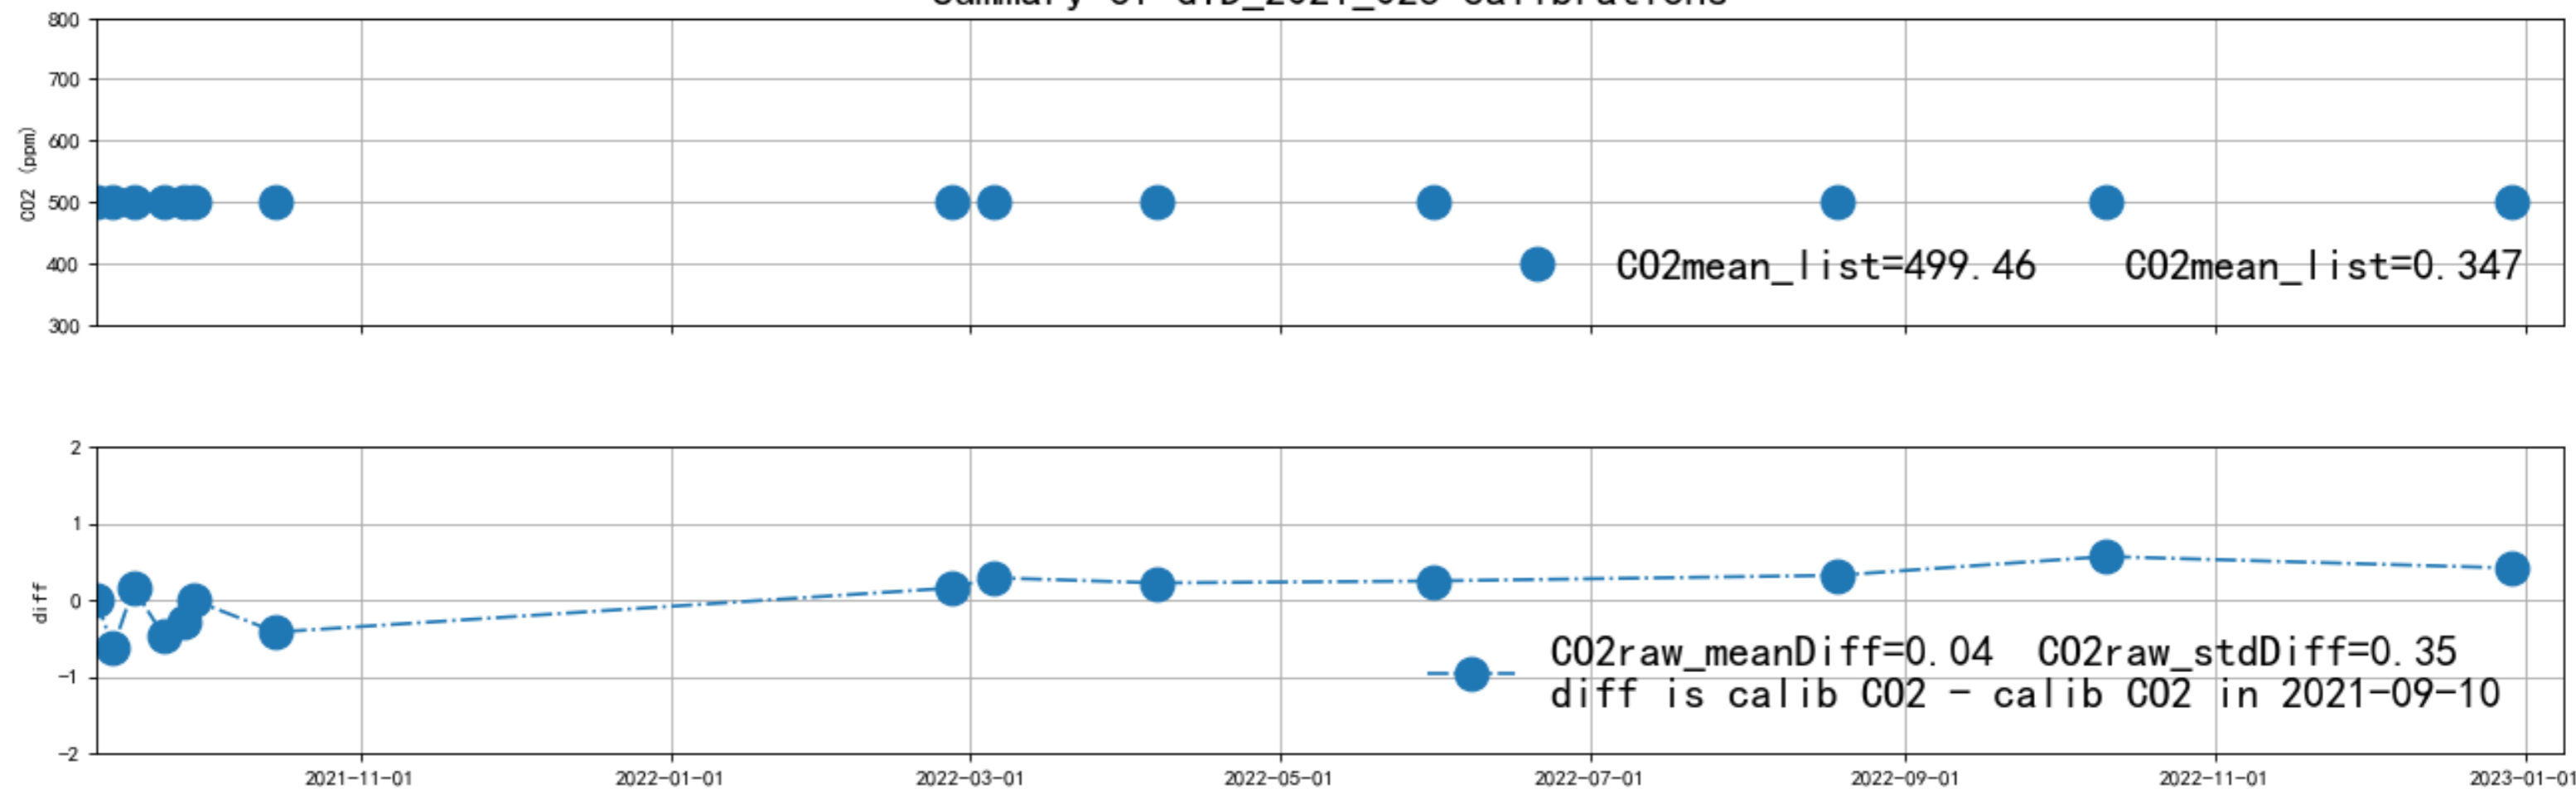

Summary of GTD_2021_018 calibrations

Summary of GTD_2021_019 calibrations

Summary of GTD_2021_020 calibrations

Summary of GTD_2021_021 calibrations

Summary of GTD_2021_022 calibrations

Summary of GTD_2021_023 calibrations