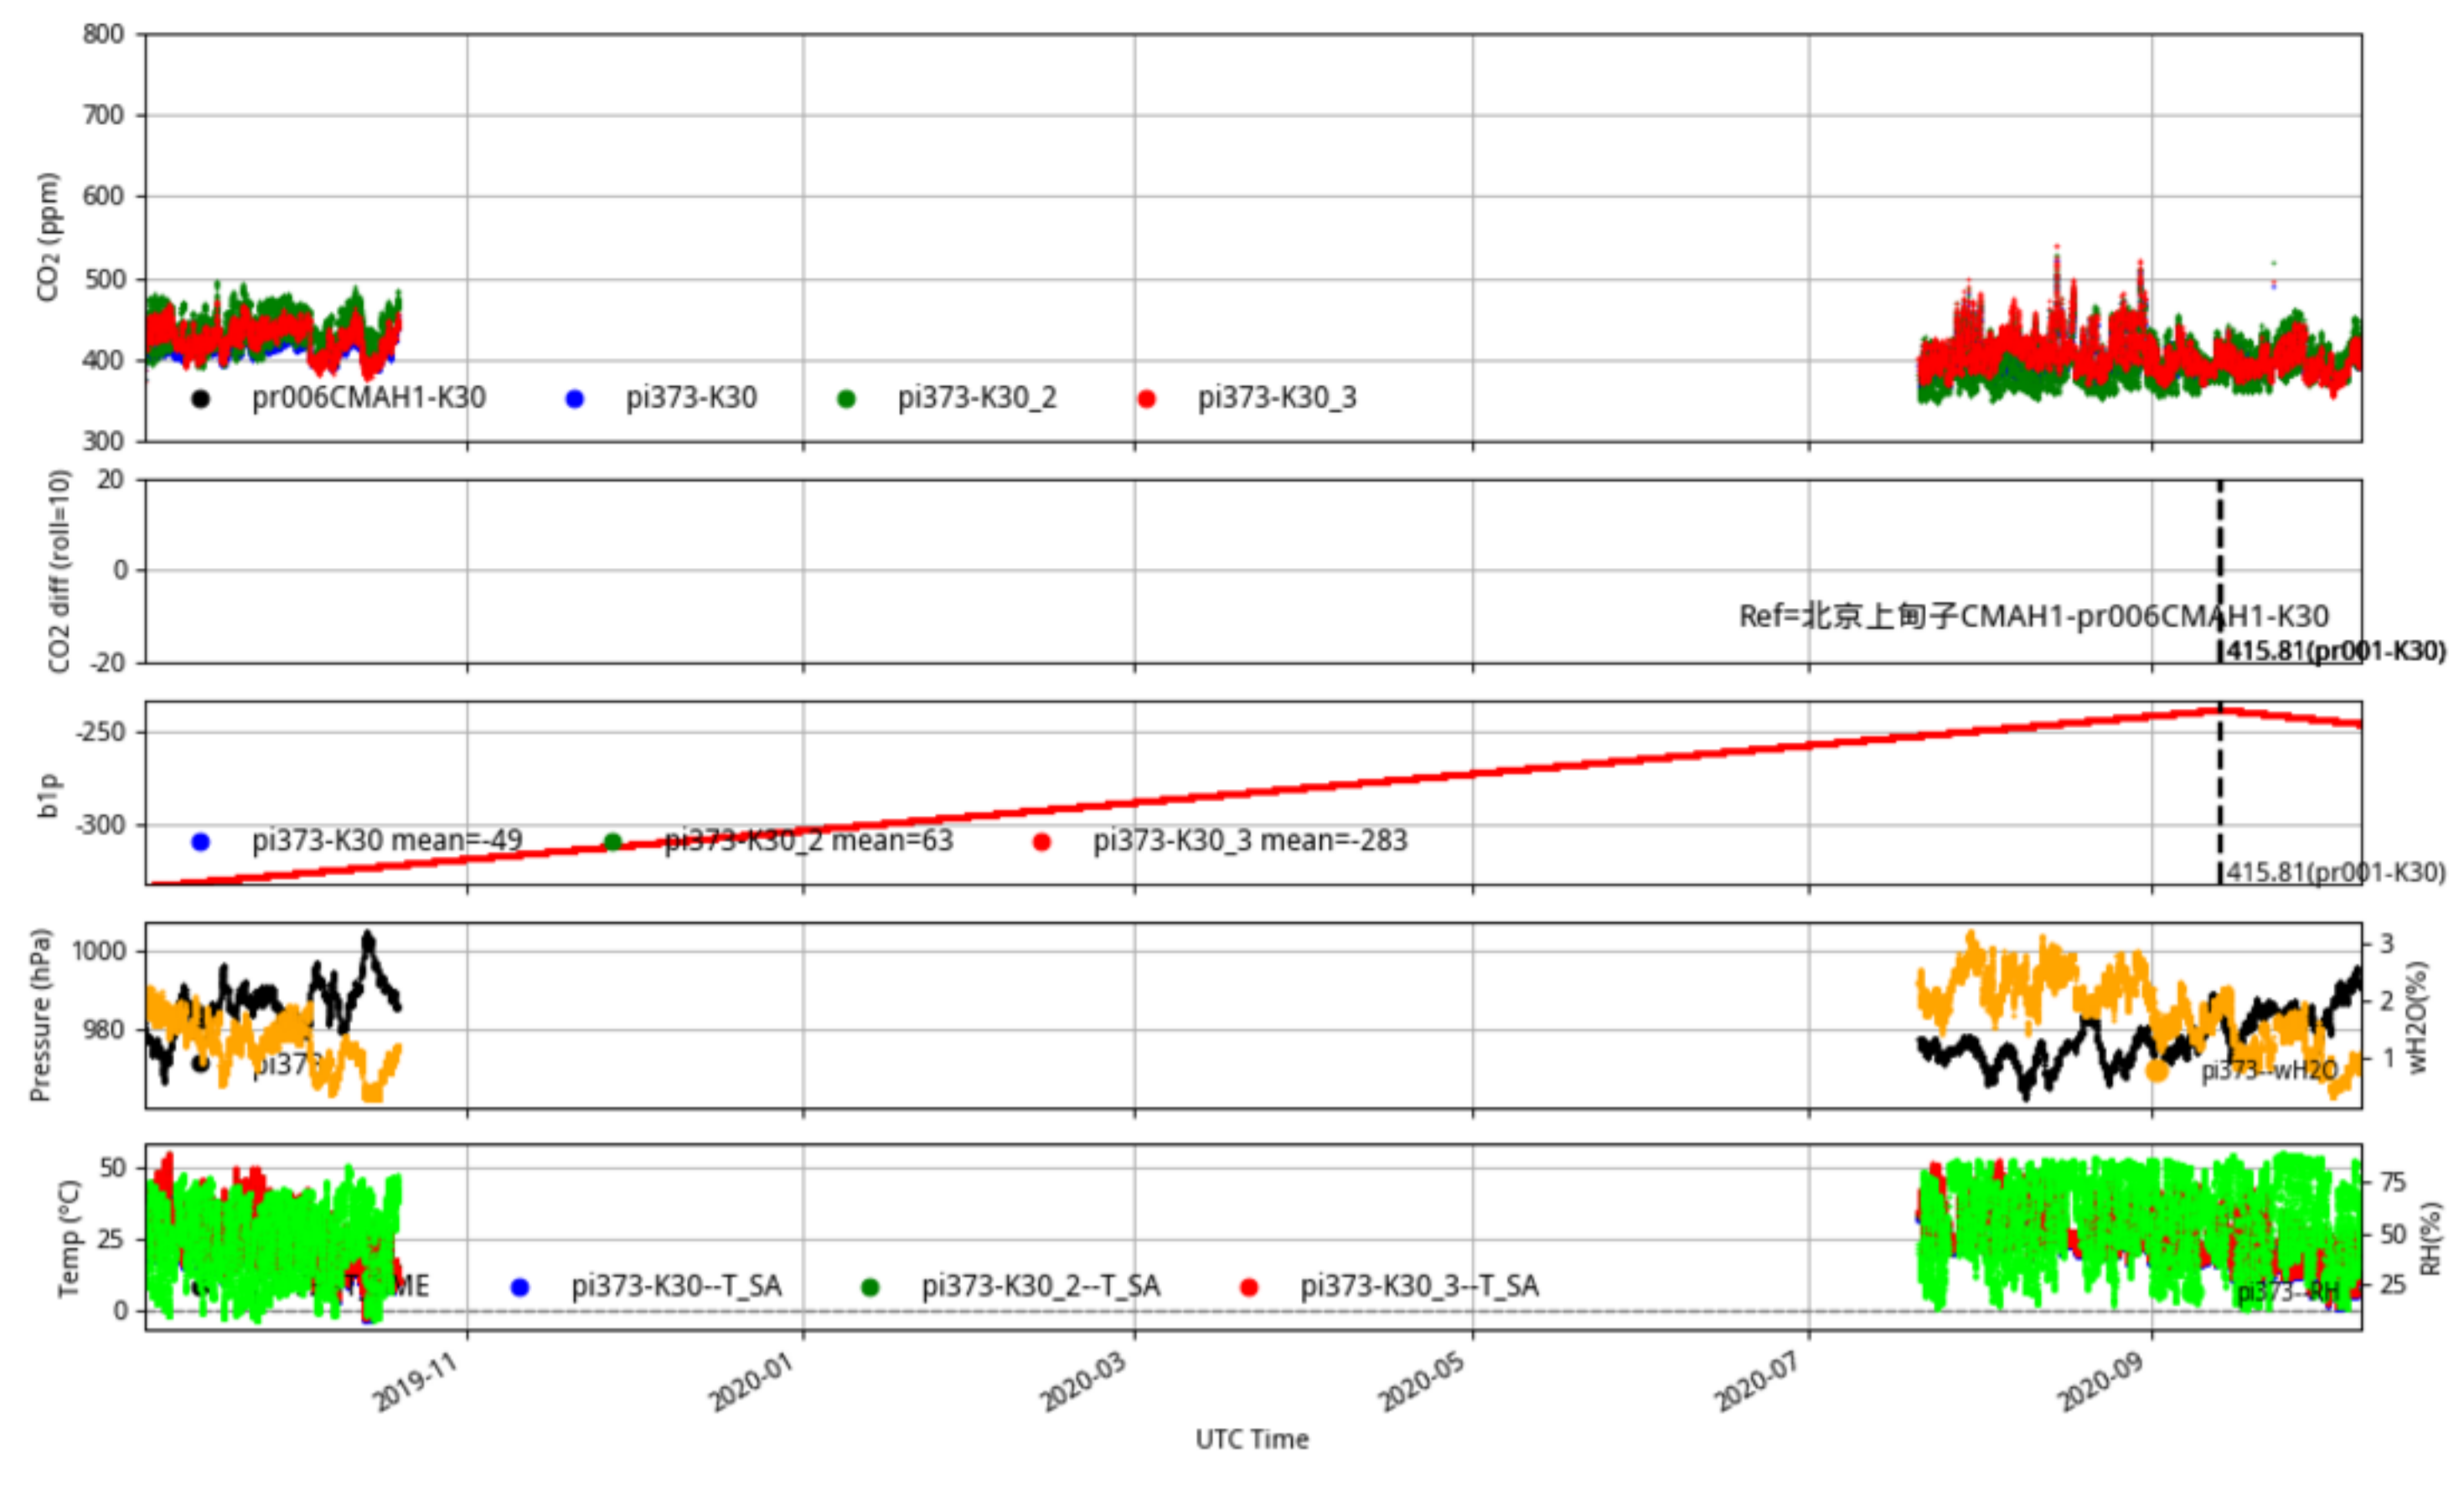

pi373 SDZ_Pr_Coloc tenmin/L2.1 pi373--7-days

Plot created: 2022-09-02 04:09 UTC

pi374 SDZ_Pr_Coloc tenmin/L2.1 pi374--7-days

Plot created: 2022-09-02 04:10 UTC