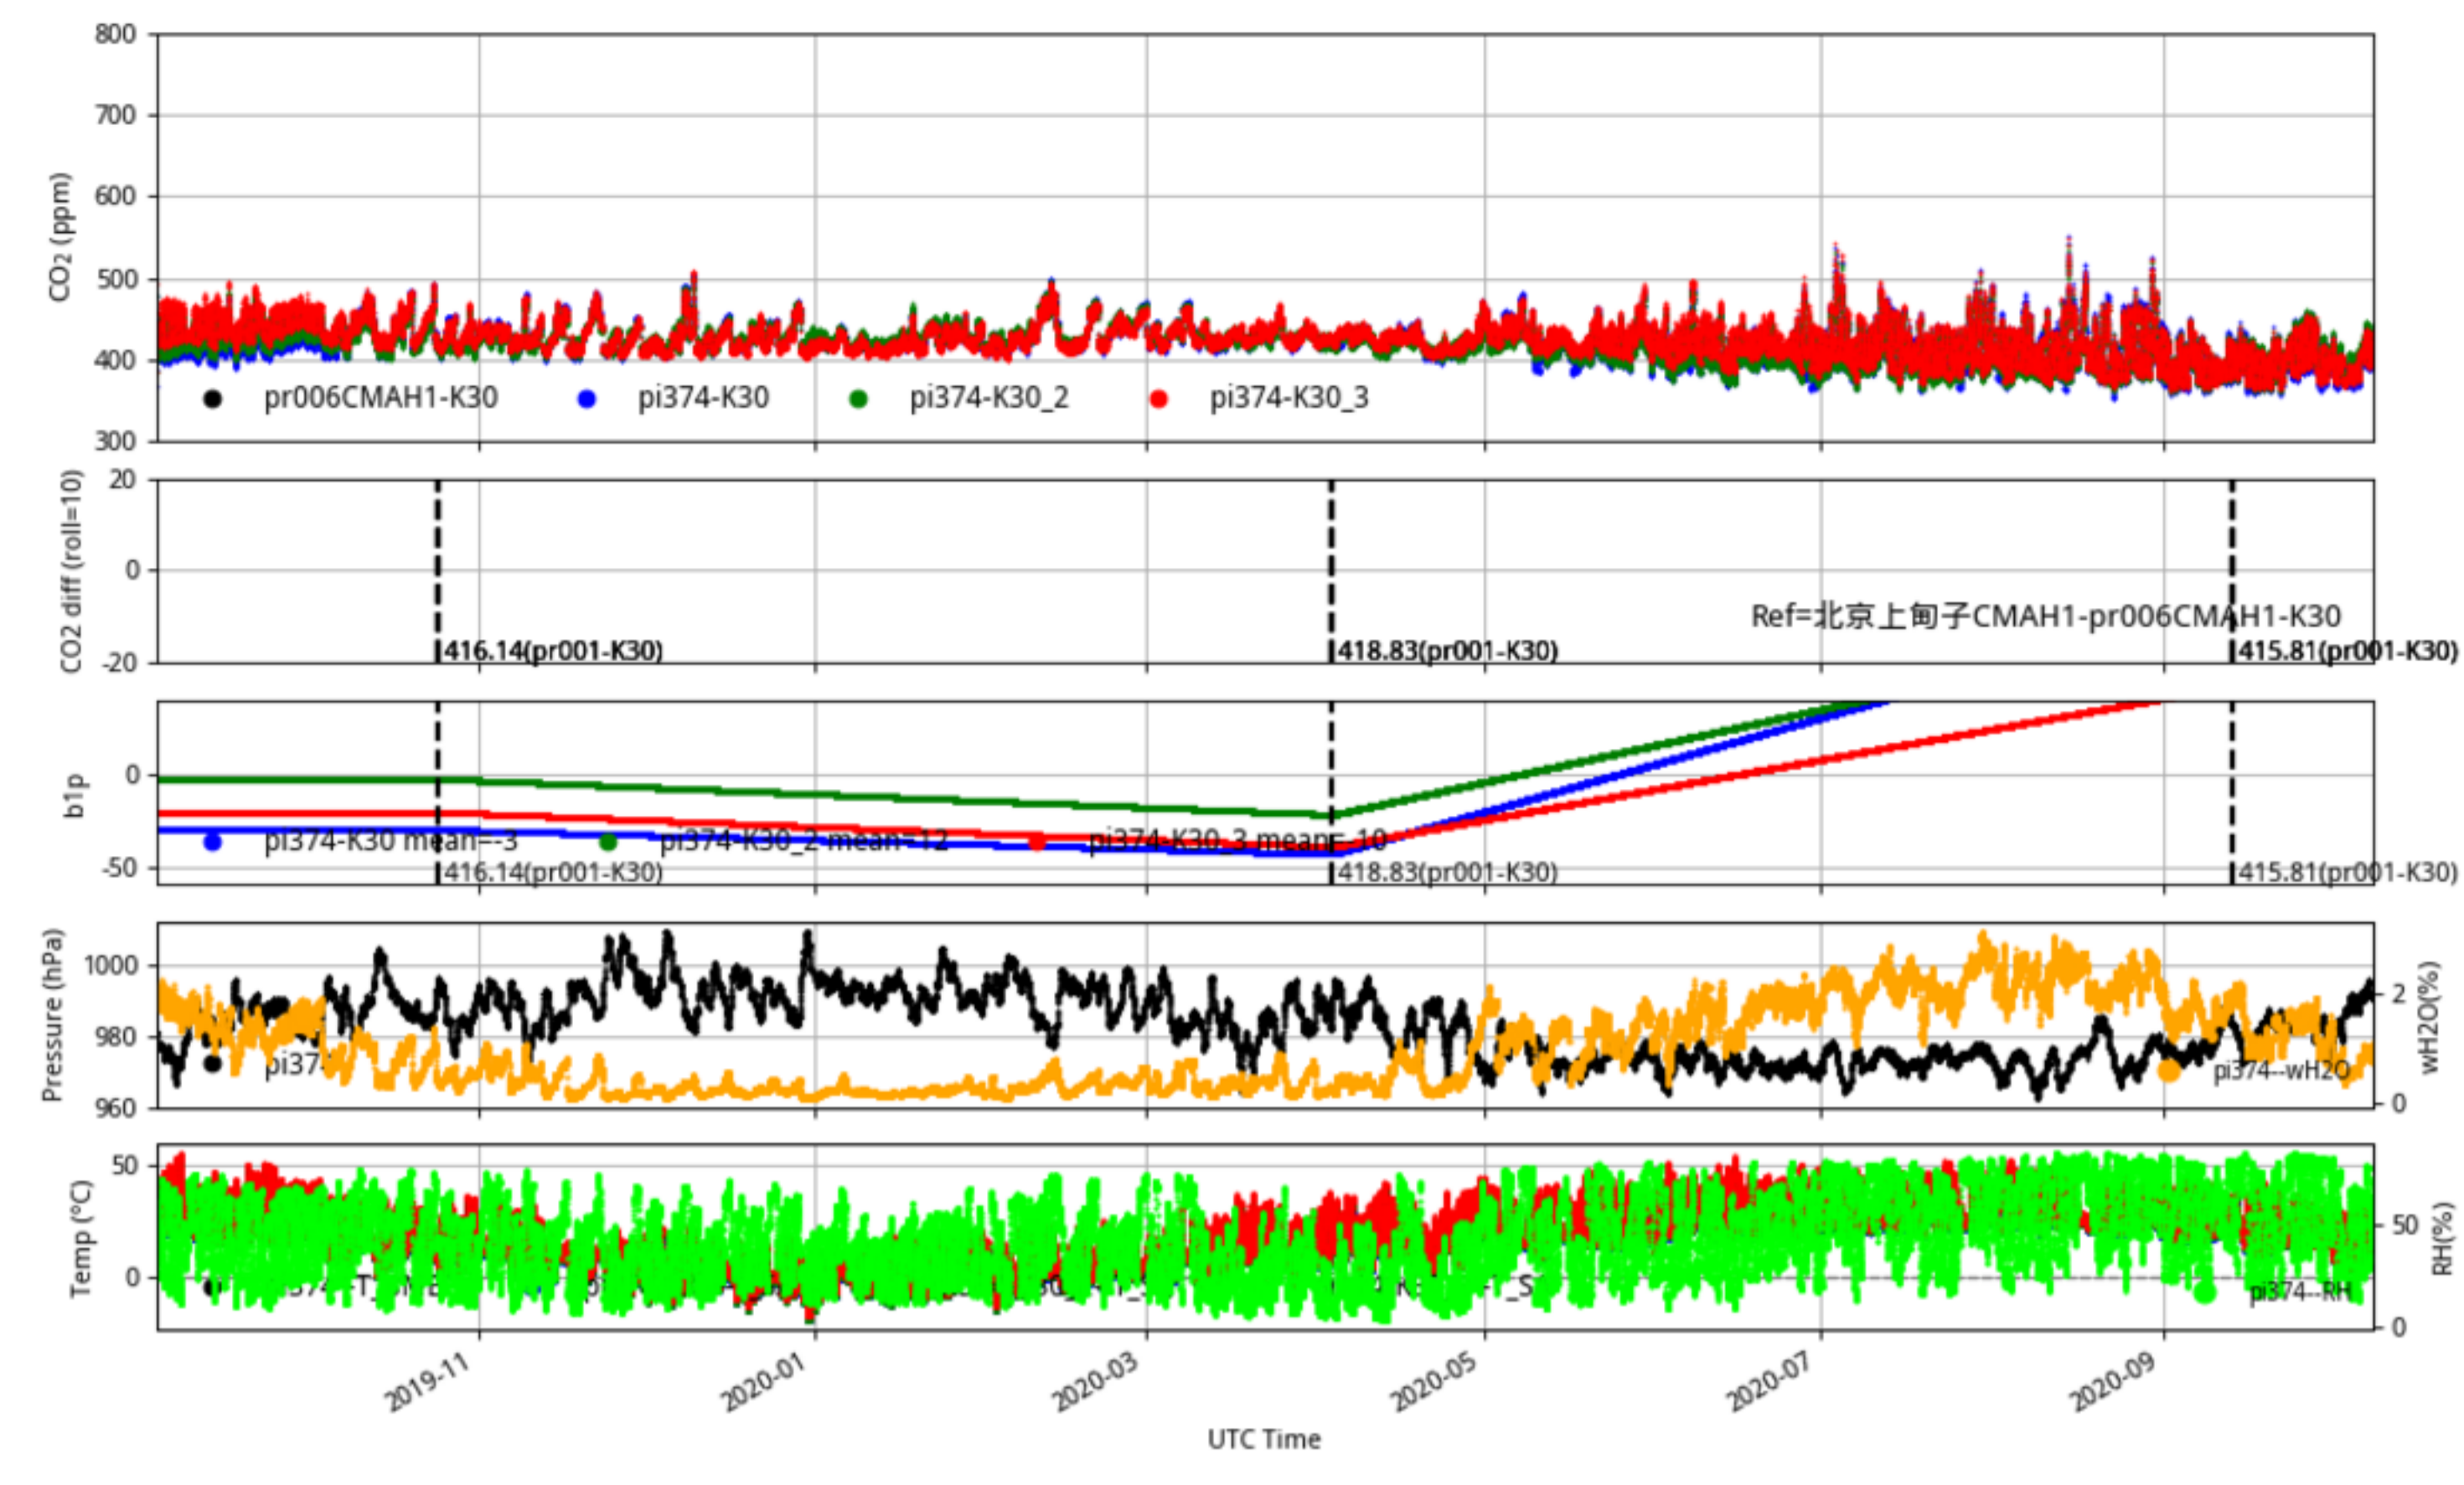

pi373 SDZ_Pr_Coloc tenmin/L2.1 pi373--7-days

Plot created: 2022-09-02 04:09 UTC

pi374 SDZ_Pr_Coloc tenmin/L2.1 pi374--7-days

Plot created: 2022-09-02 04:10 UTC