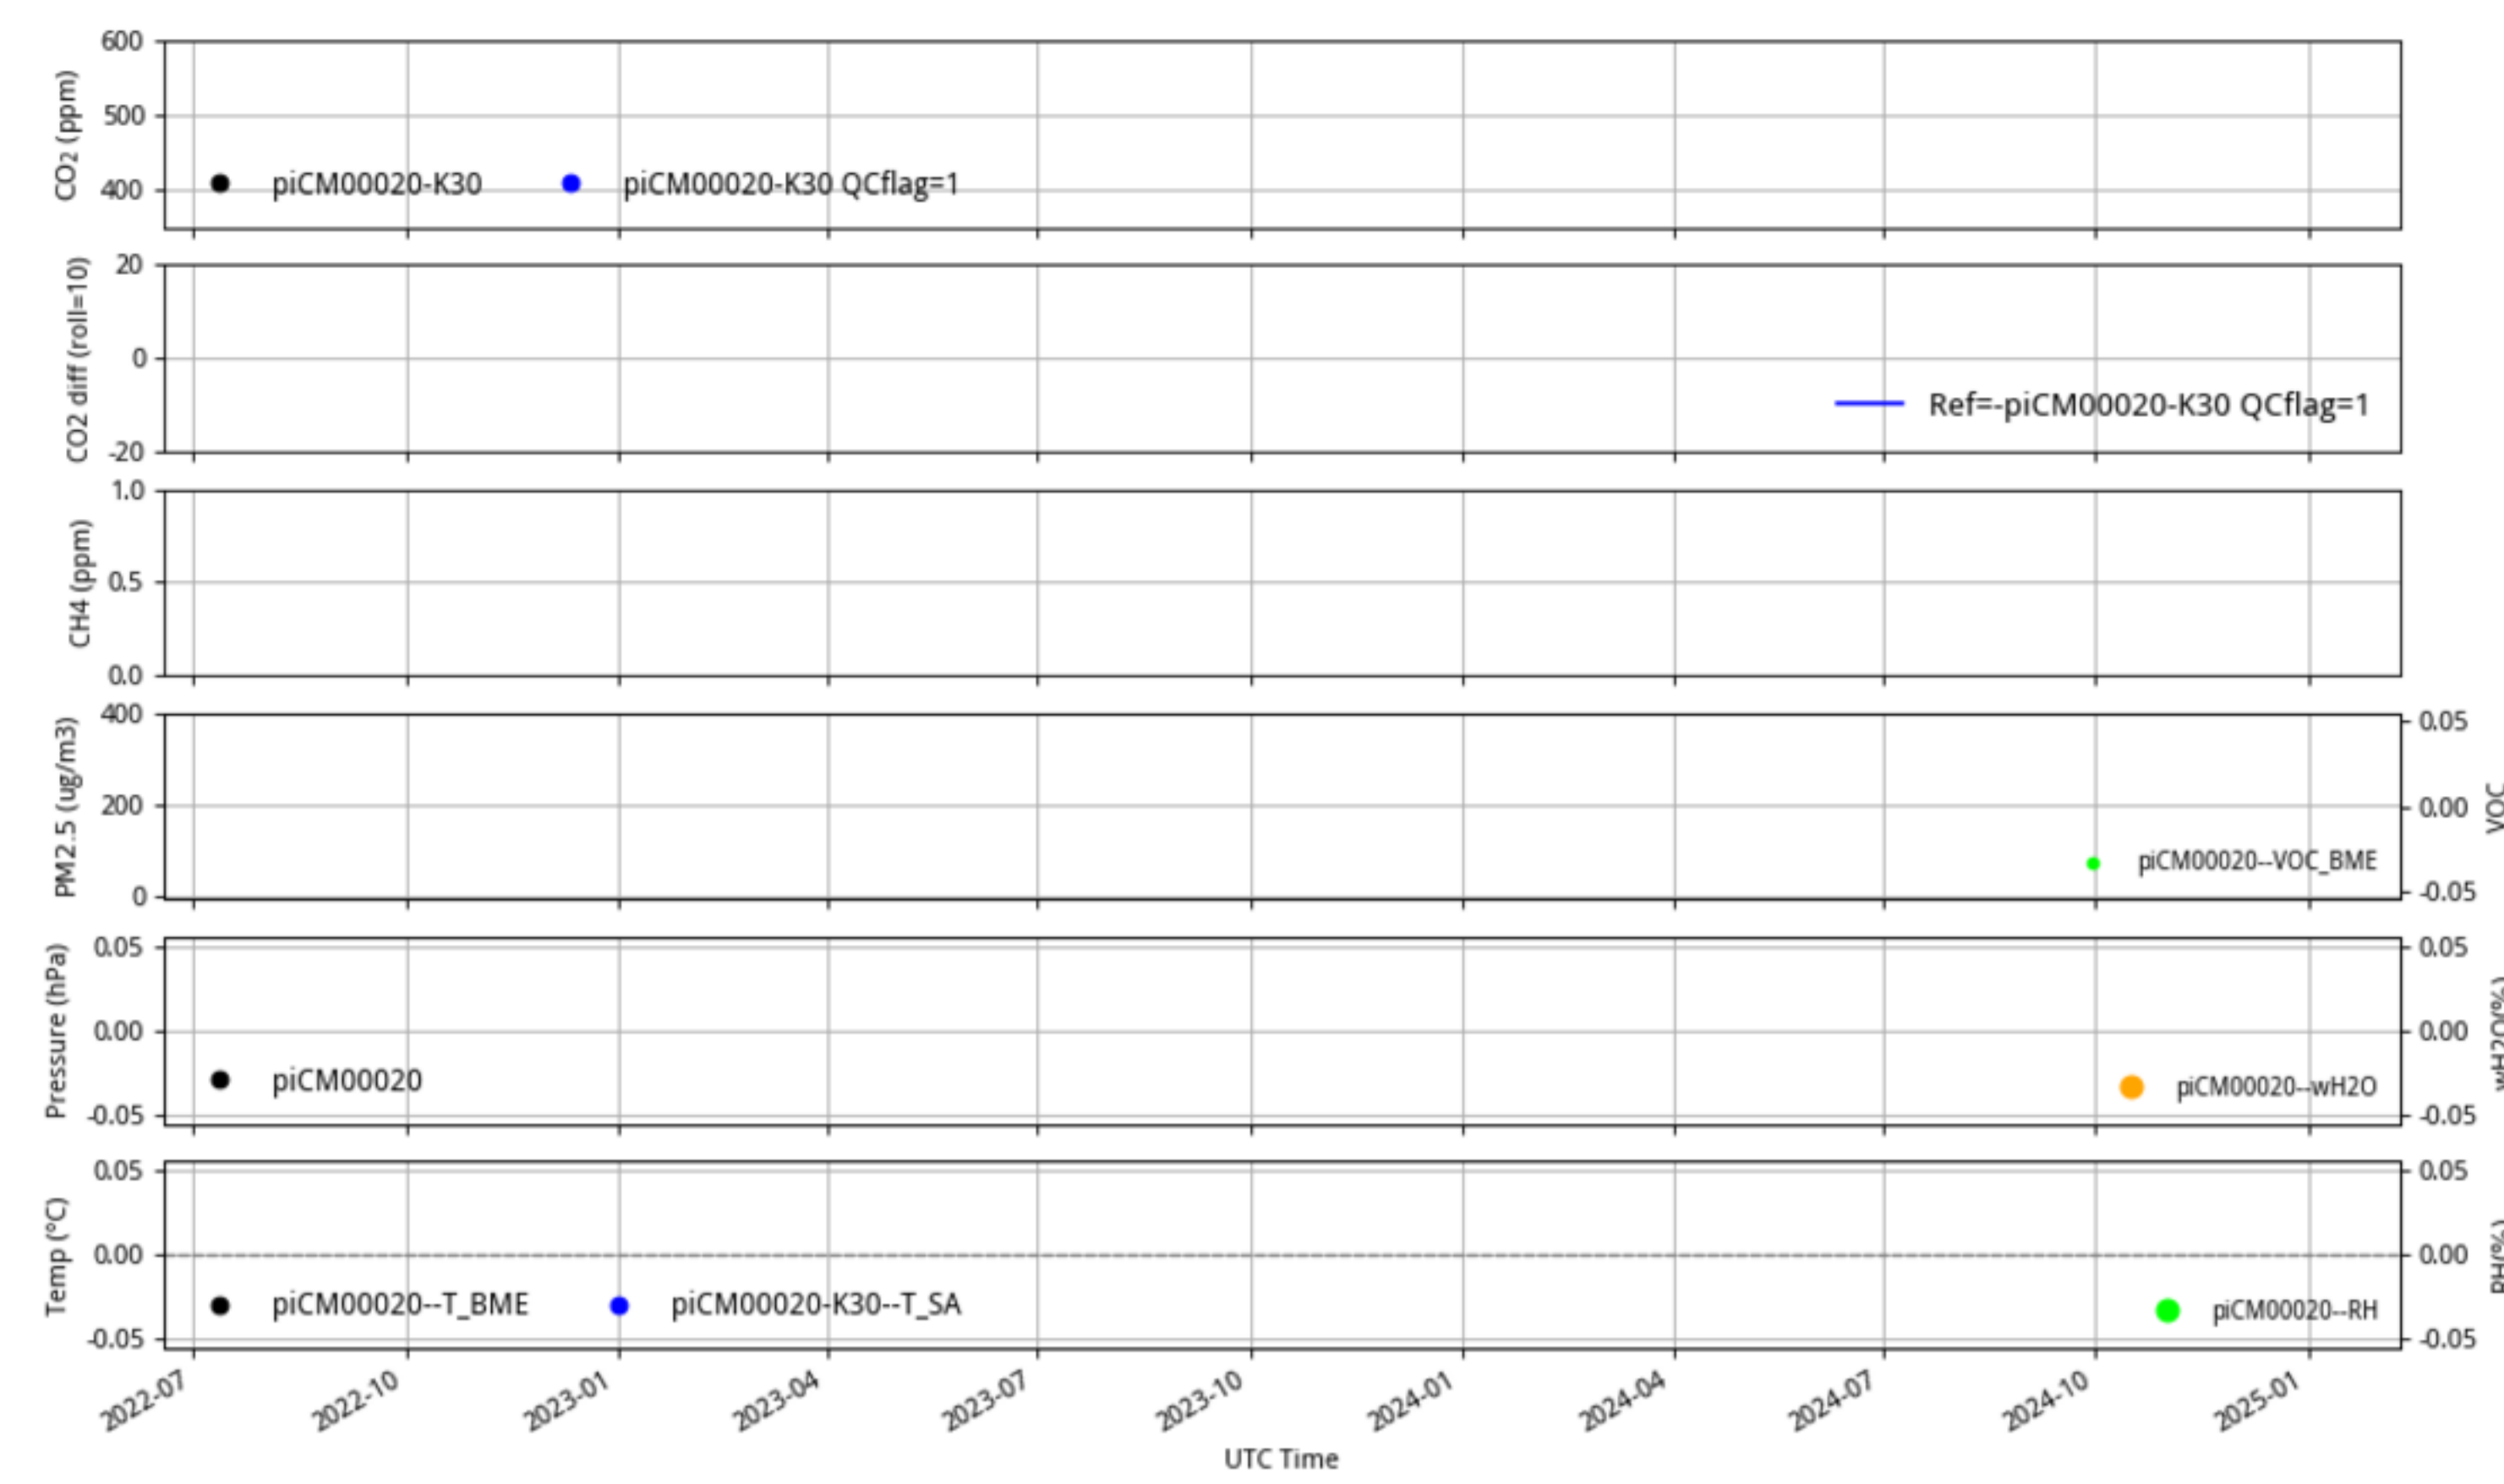

piCM00020 COLOC_piCM_all tenmin/L2.1 piCM00020--30-days

Plot created: 2025-02-09 19:07 UTC