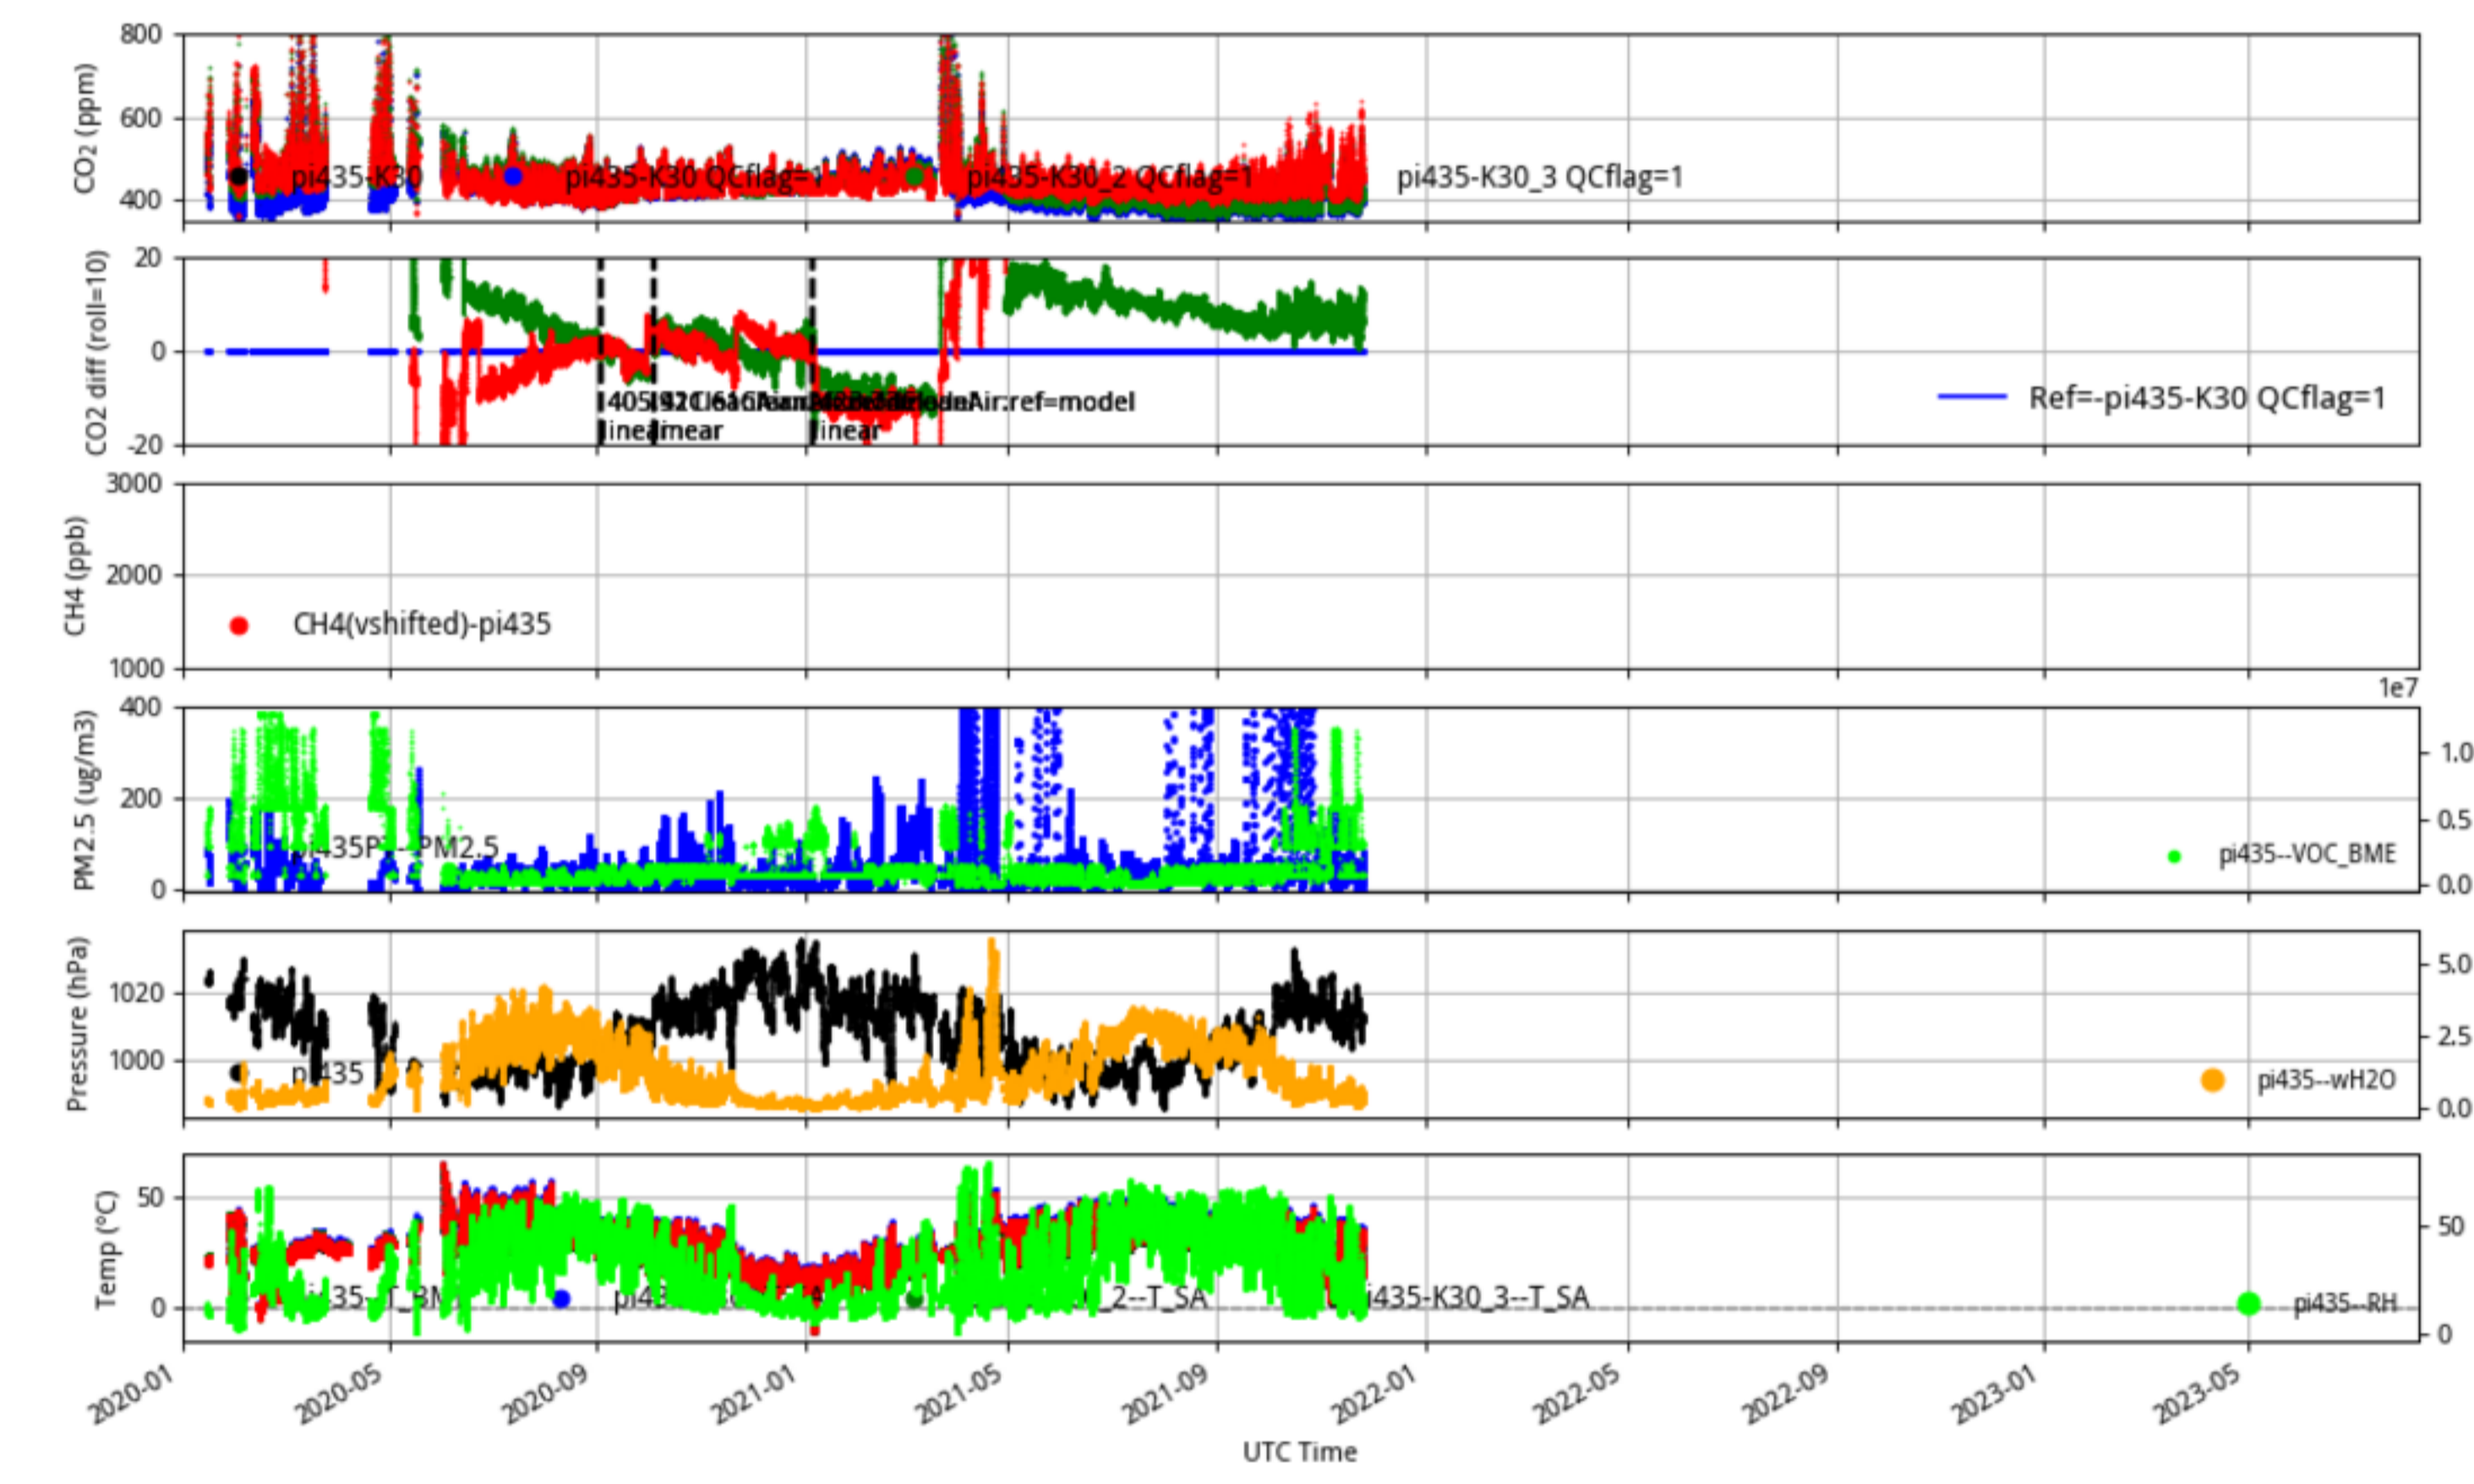

pi435_JJJ_CleanAir_select tenmin/L2.1 pi435--30-days

Plot created: 2023-08-09 04:23 UTC