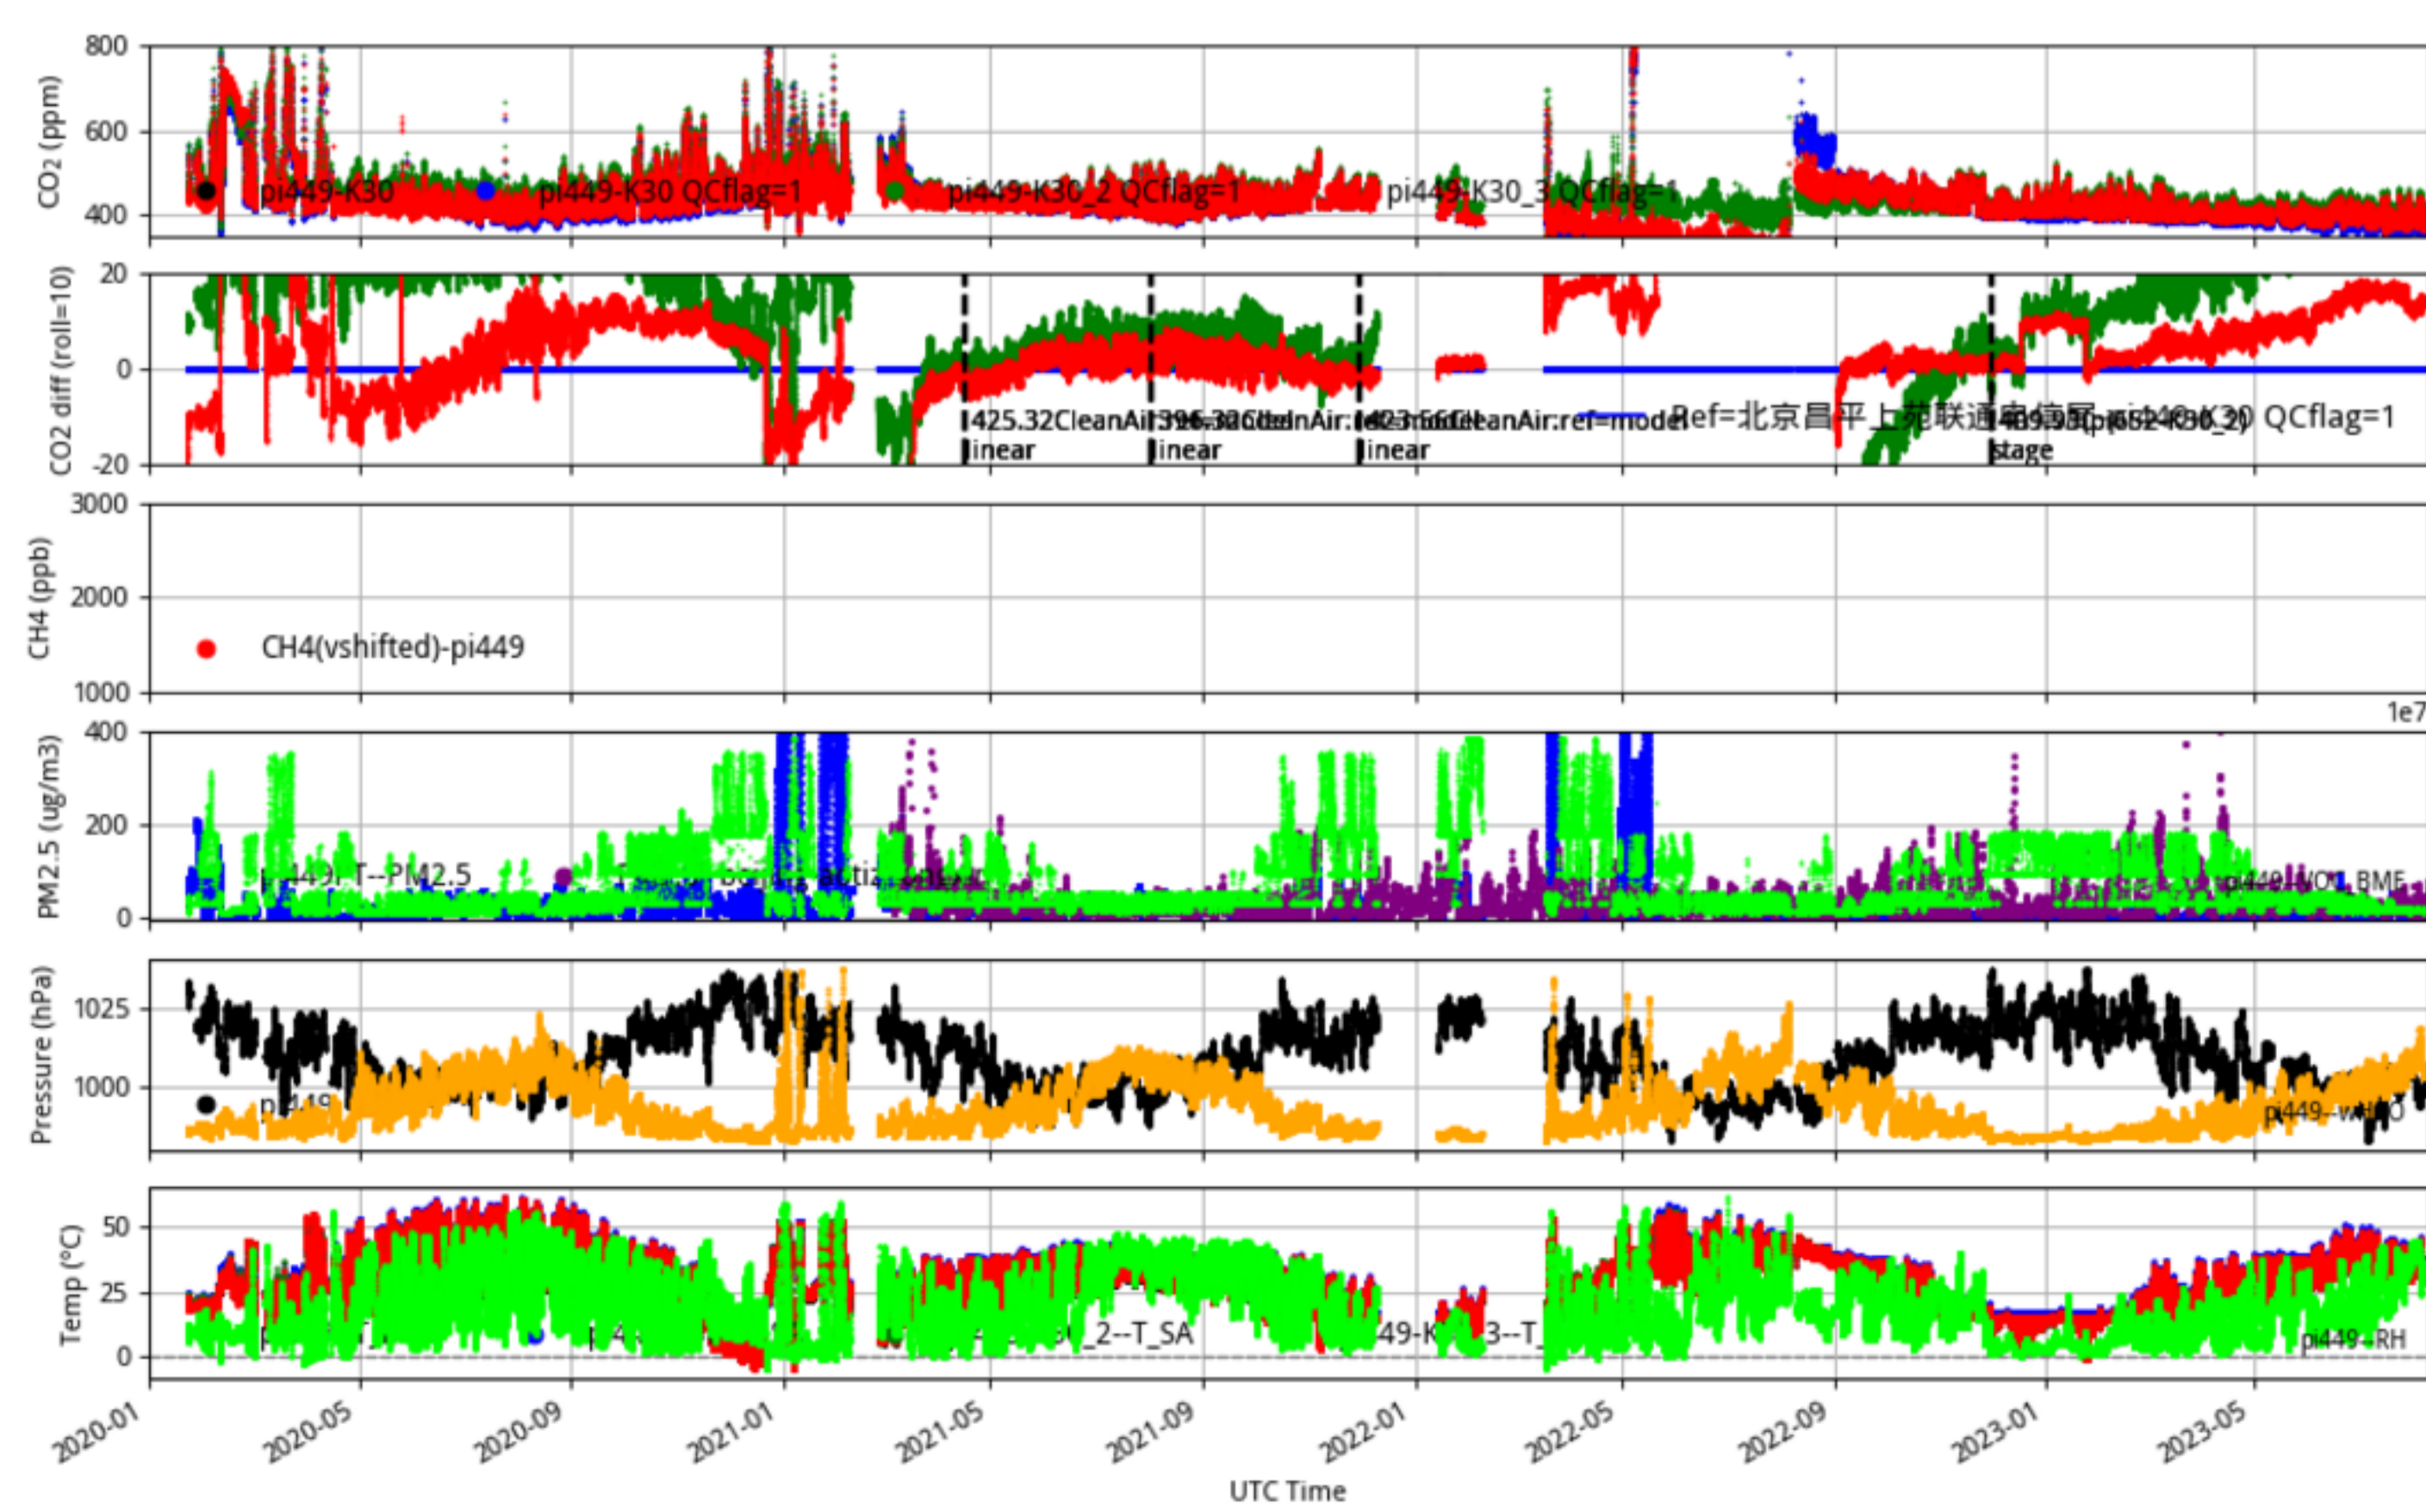

pi435_JJJ_CleanAir_select tenmin/L2.1 pi435--30-days

Plot created: 2023-08-09 04:23 UTC

北京昌平联通流村镇营业厅 pi438_JJJ_CleanAir_select tenmin/L2.1 pi438--30-days

Plot created: 2023-08-09 04:28 UTC

北京昌平上苑联通电信局 pi449_JJJ_CleanAir_select tenmin/L2.1 pi449--30-days