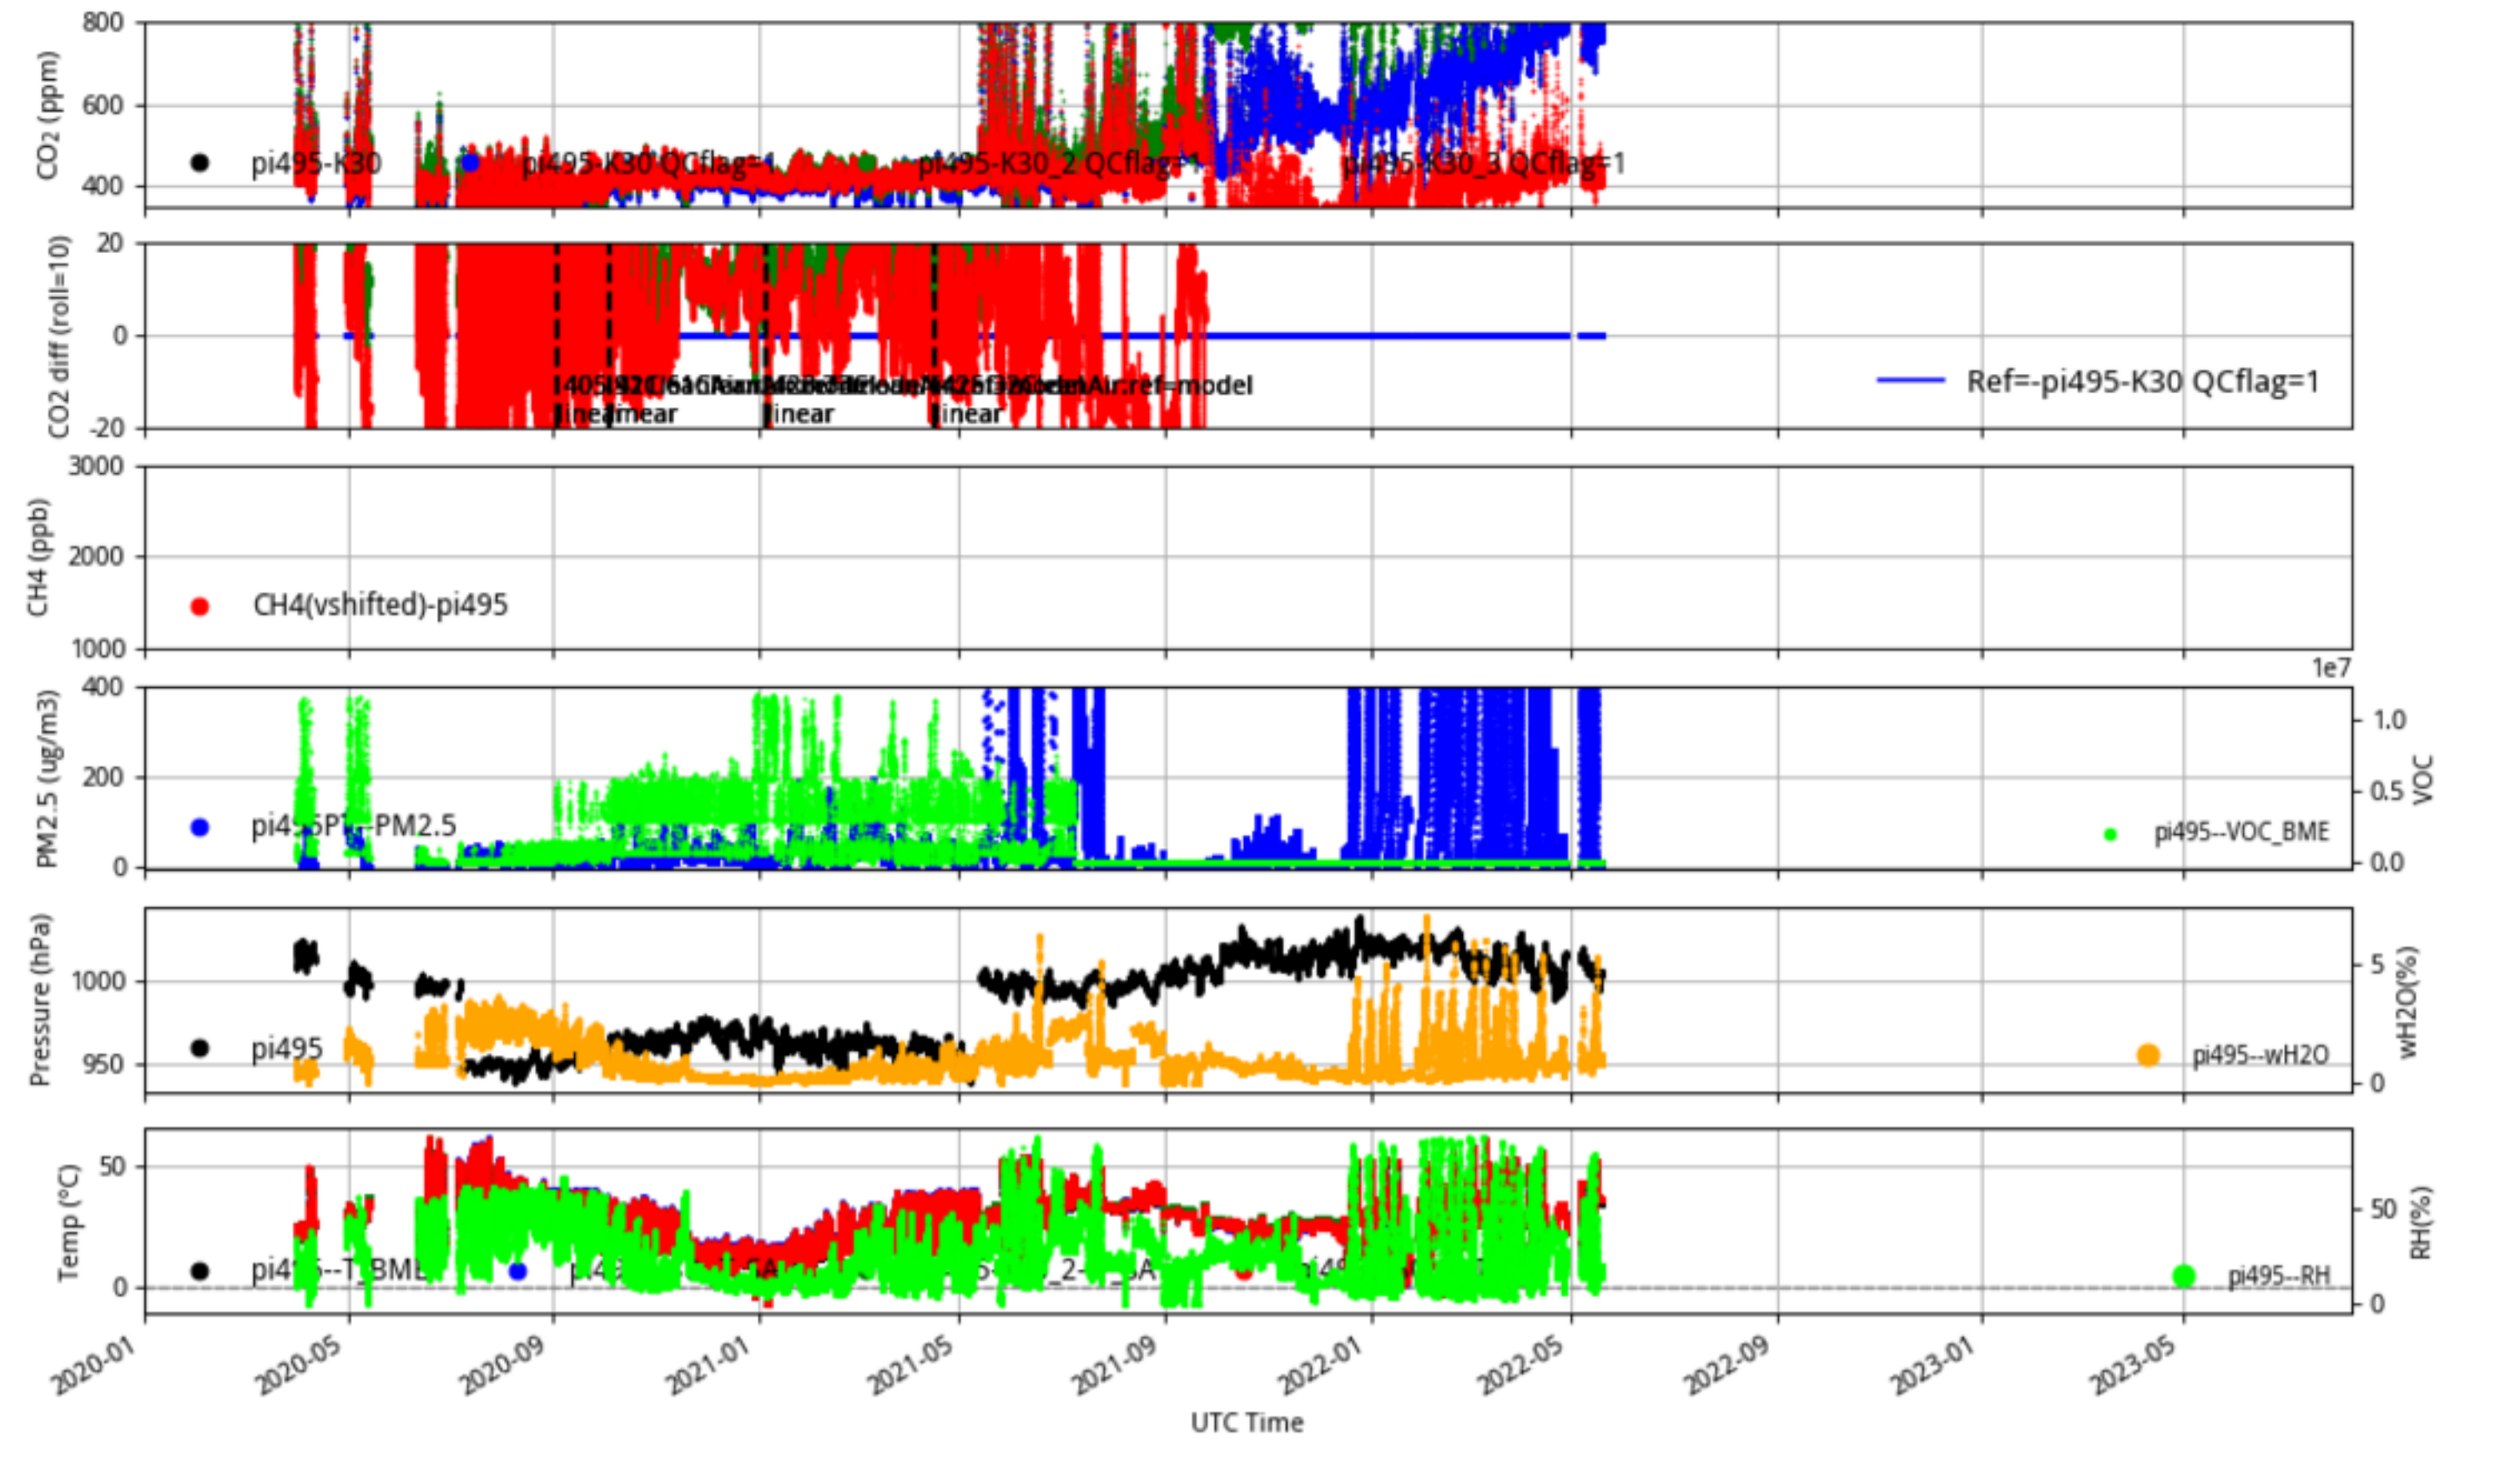

montage-site_plot3-JJJ_CleanAir_select.pdf

pi495_JJJ_CleanAir_select tenmin/L2.1 pi495--30-days

Plot created: 2023-08-09 05:49 UTC