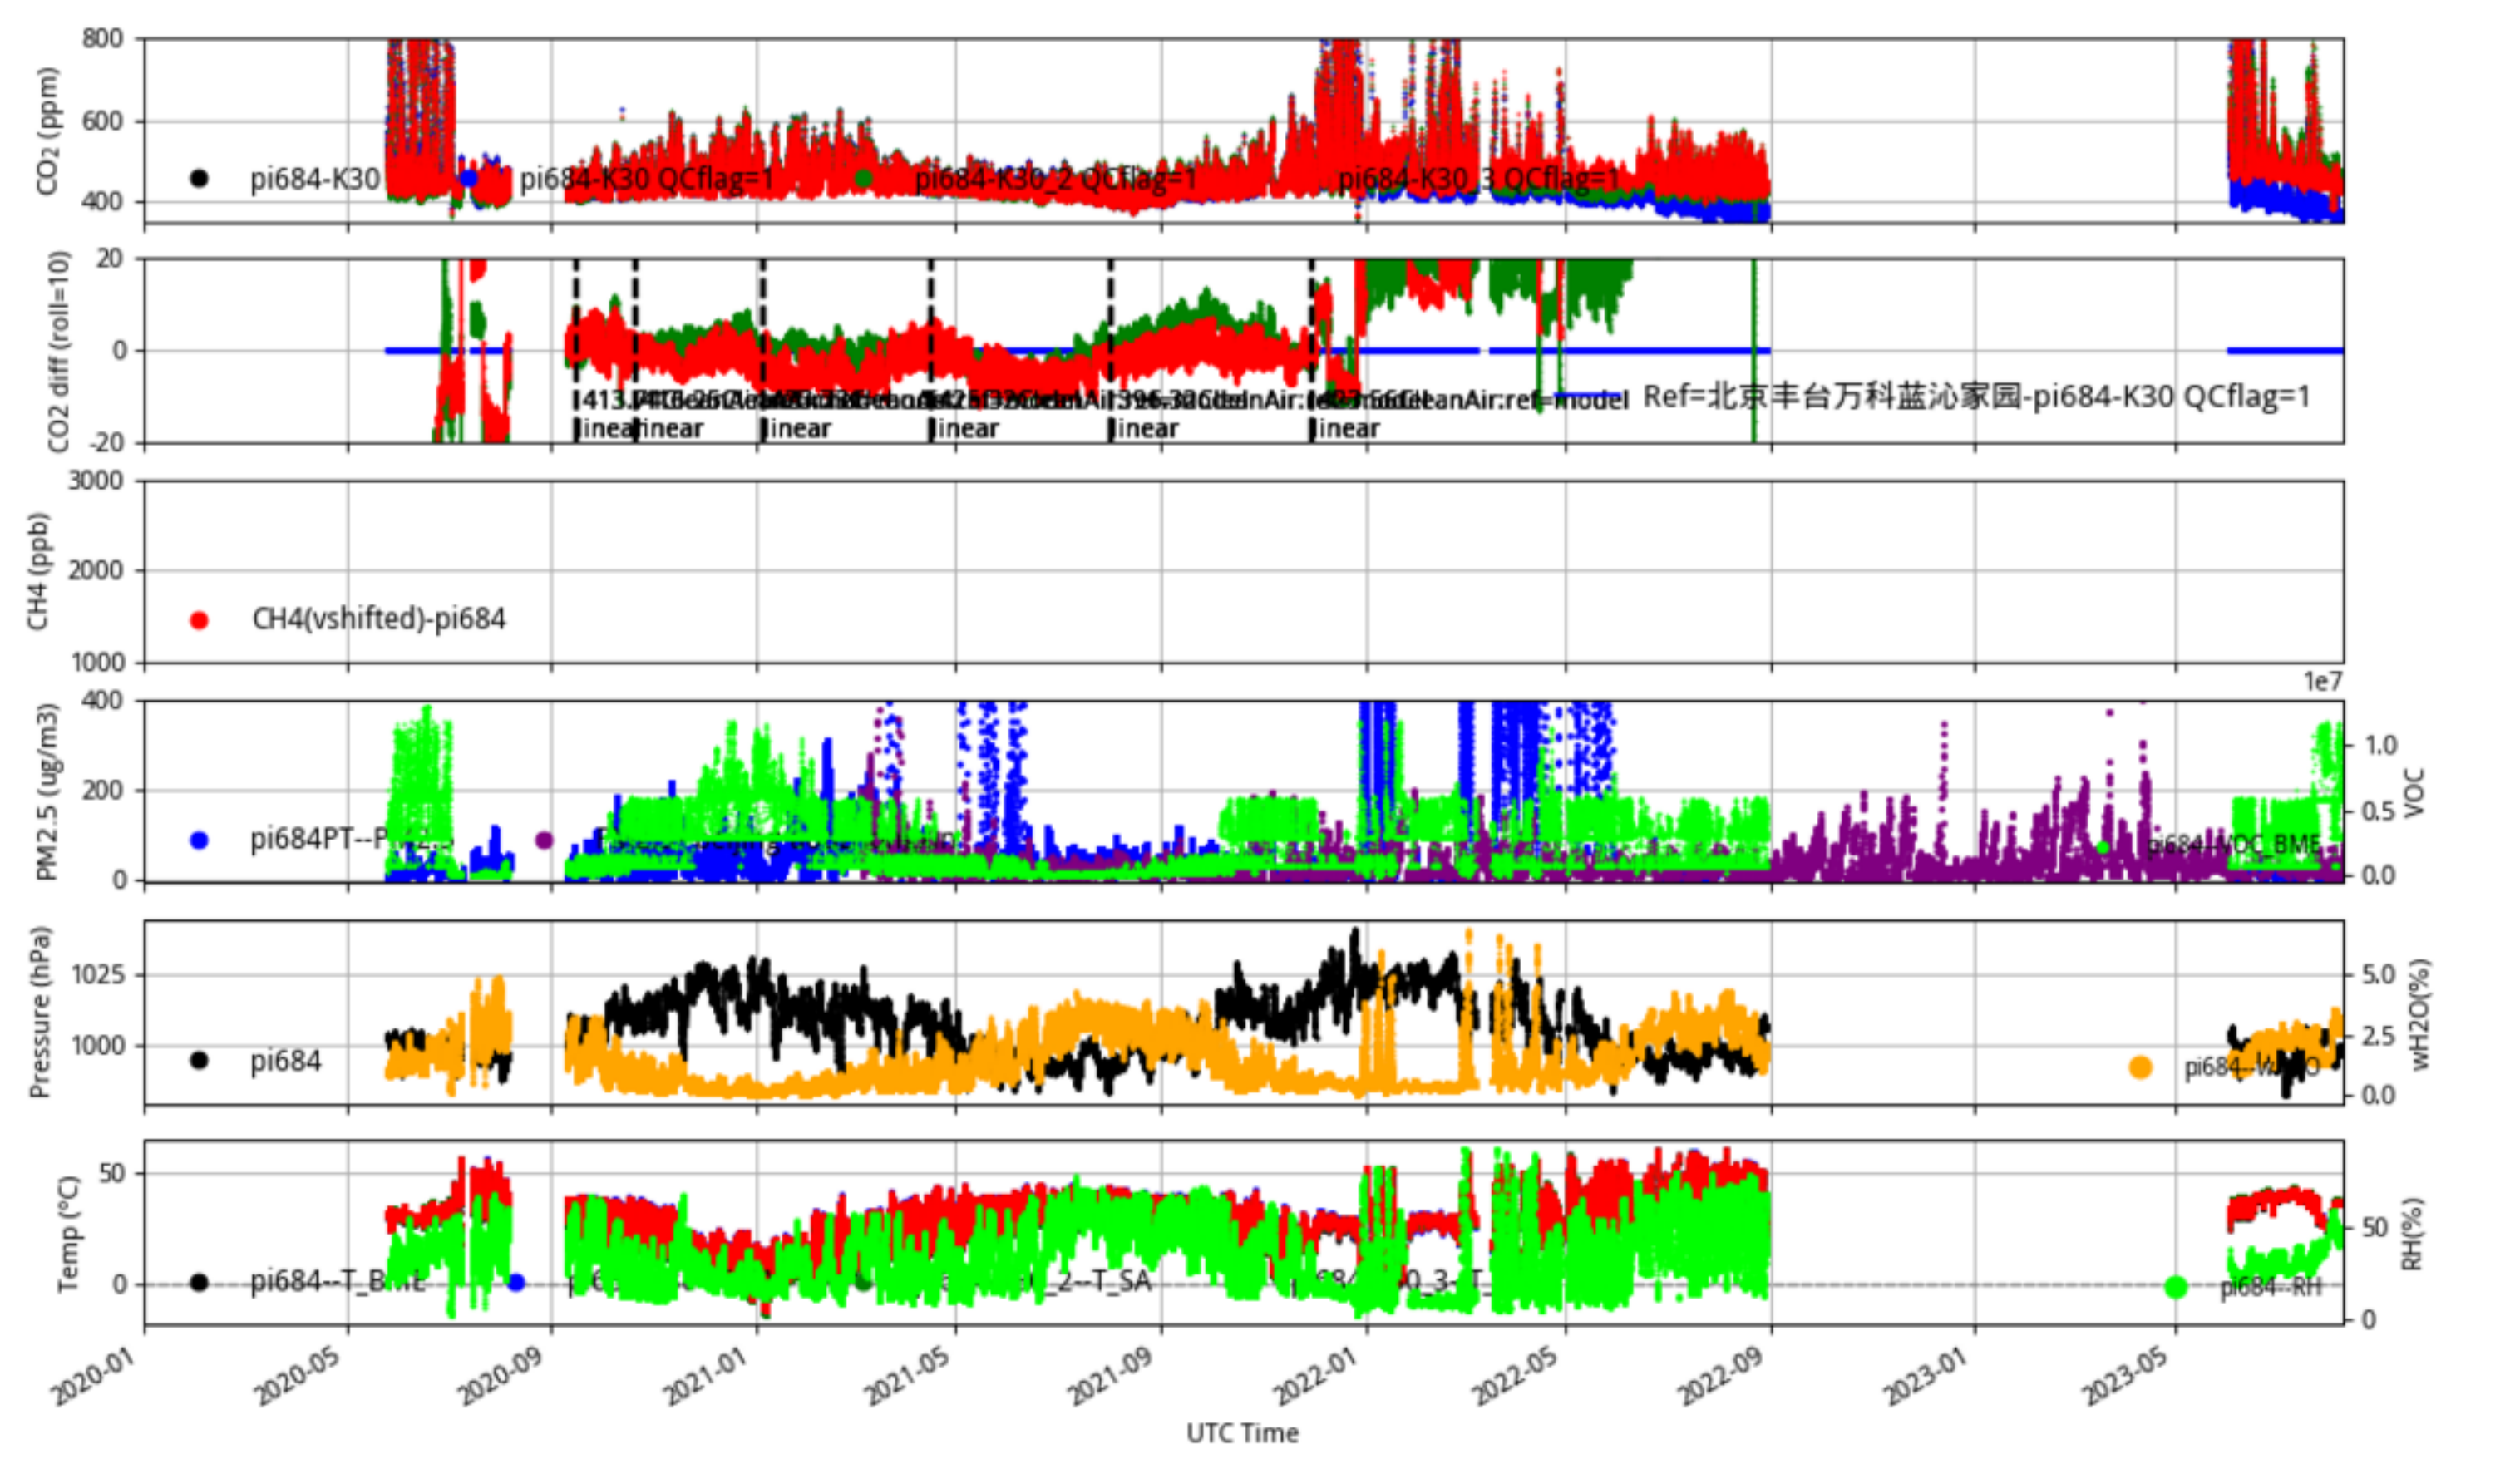

Plot created: 2023-08-09 07:27 UTC

pi686_JJJ_CleanAir_select tenmin/L2.1 pi686--30-days

Plot created: 2023-08-09 07:34 UTC

pi687_JJJ_CleanAir_select tenmin/L2.1 pi687--30-days

Plot created: 2023-08-09 07:41 UTC