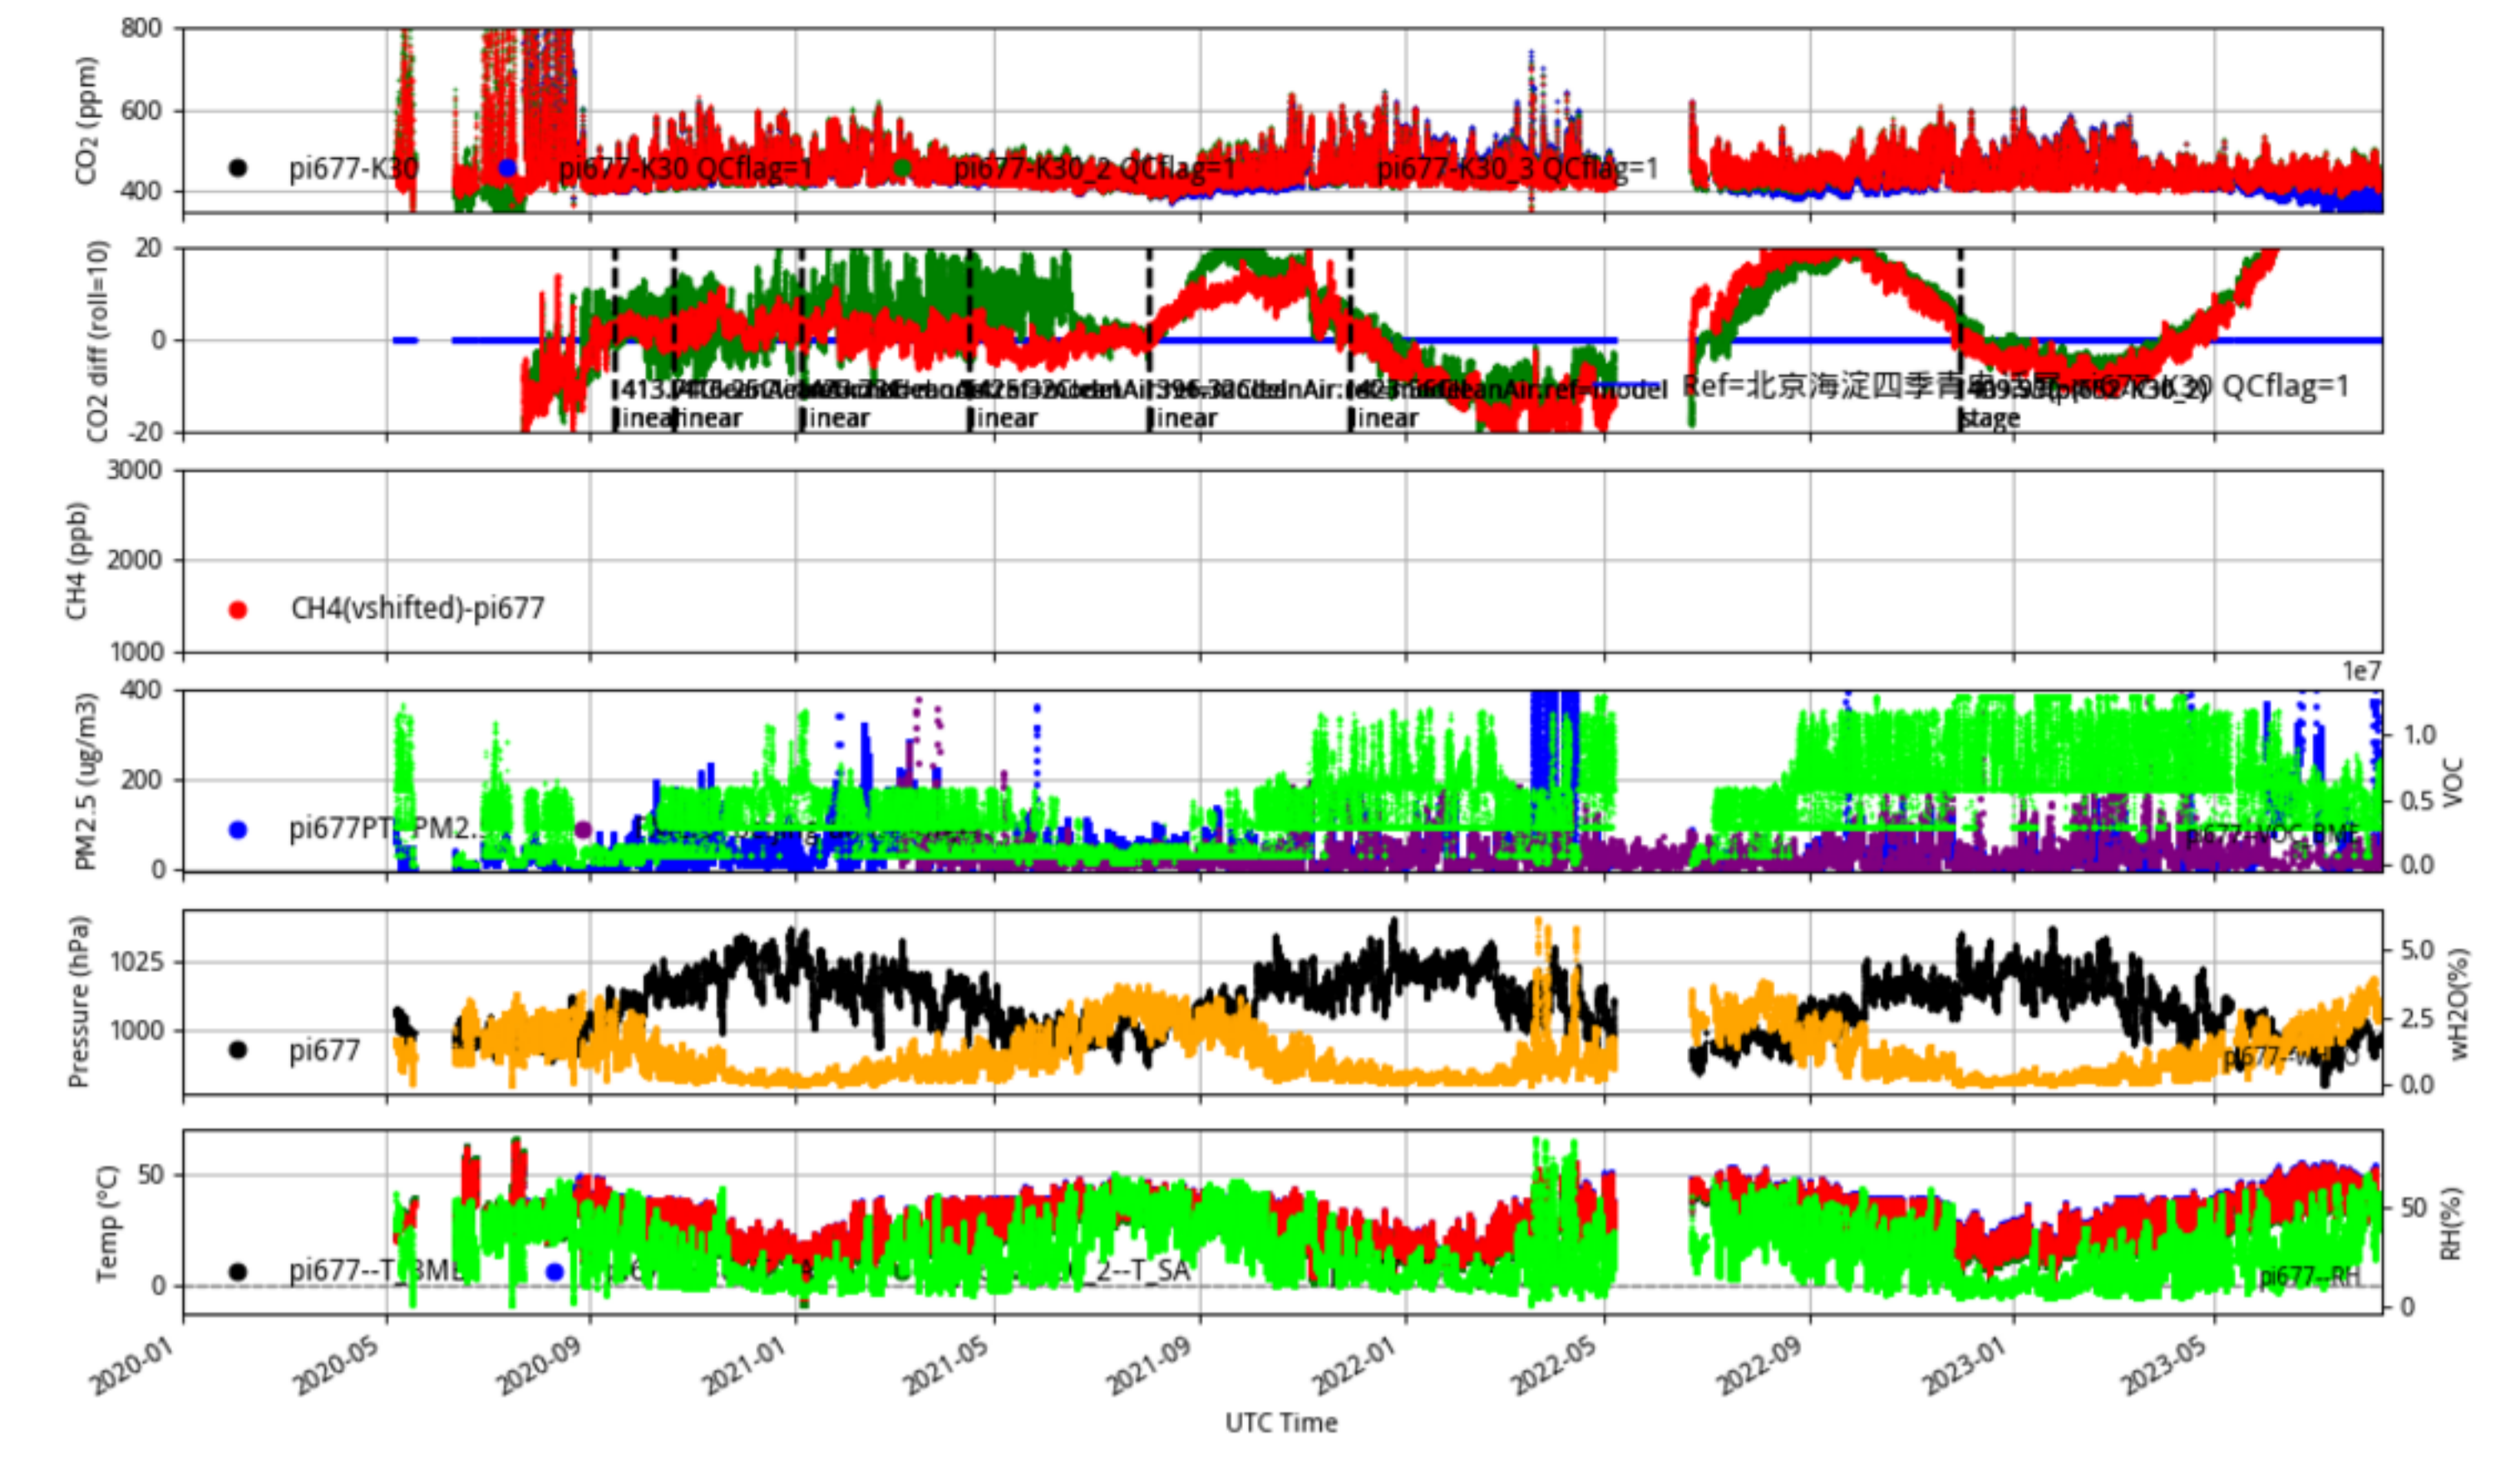

北京海淀四季青电话局 pi677_JJJ_CleanAir_select tenmin/L2.1 pi677--30-days

Plot created: 2023-08-09 07:01 UTC