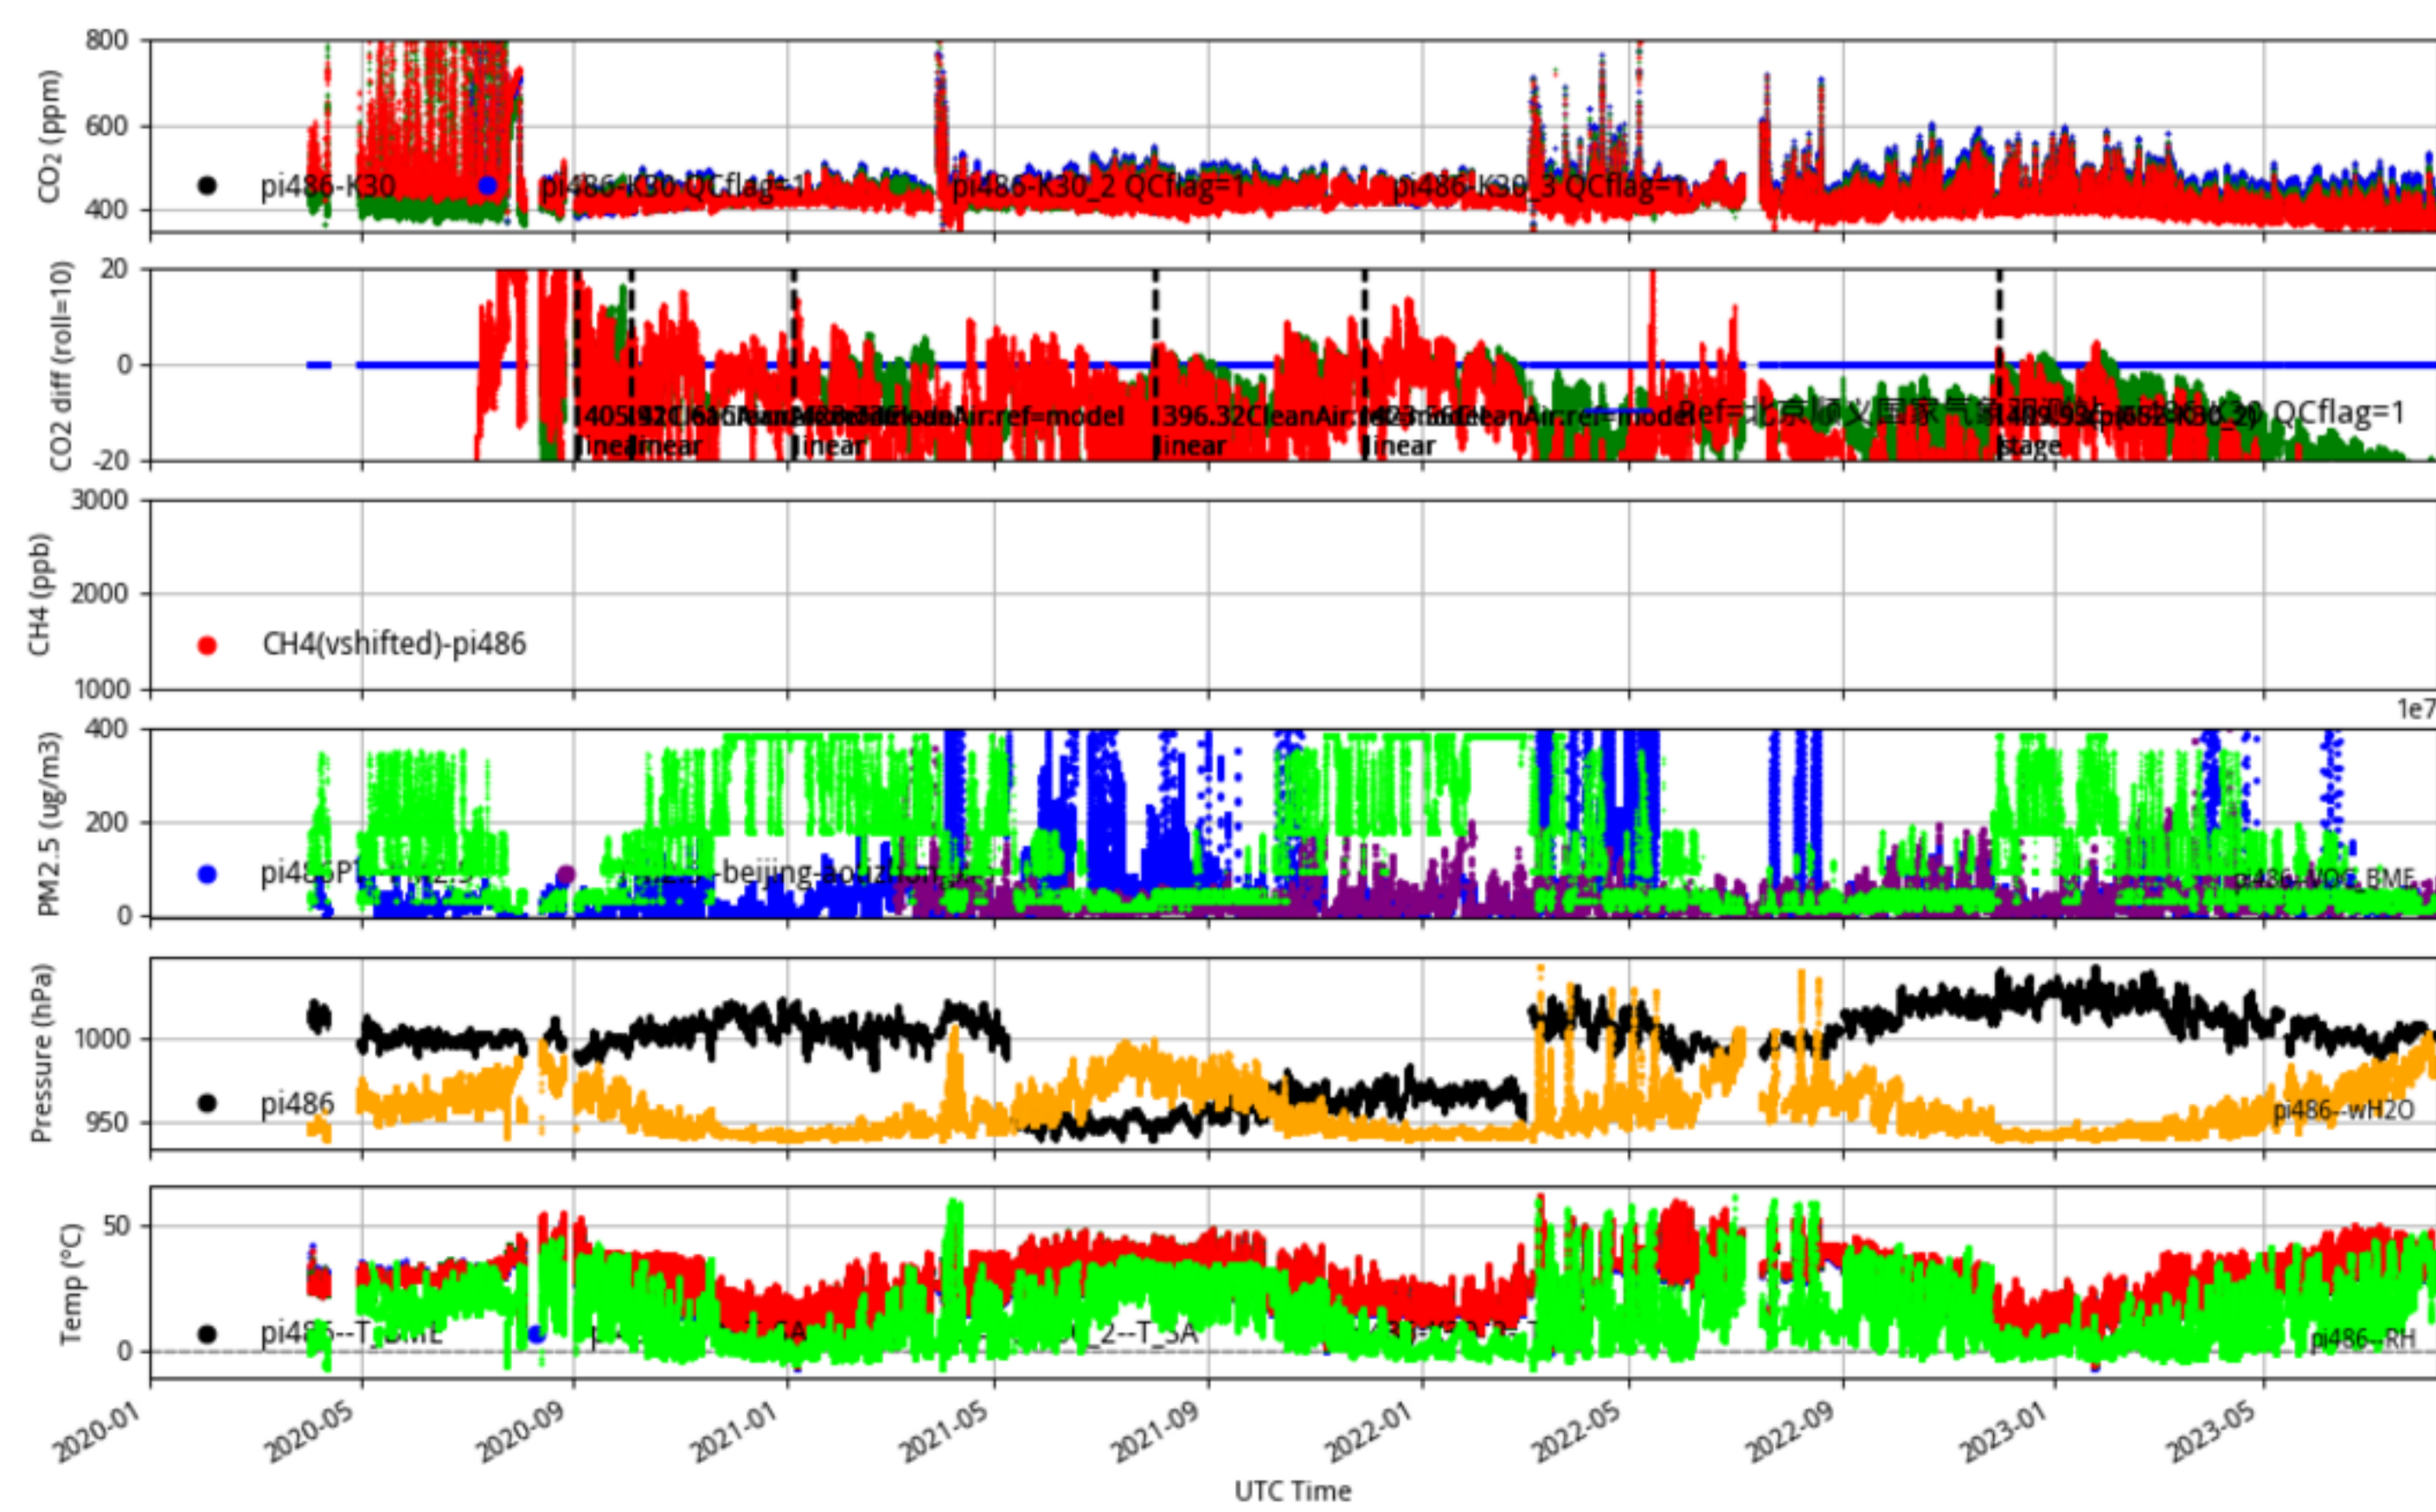

北京顺义国家气象观测站 pi486 JJJ_CleanAir_select tenmin/L2.1 pi486--30-days

Plot created: 2023-08-09 05:29 UTC