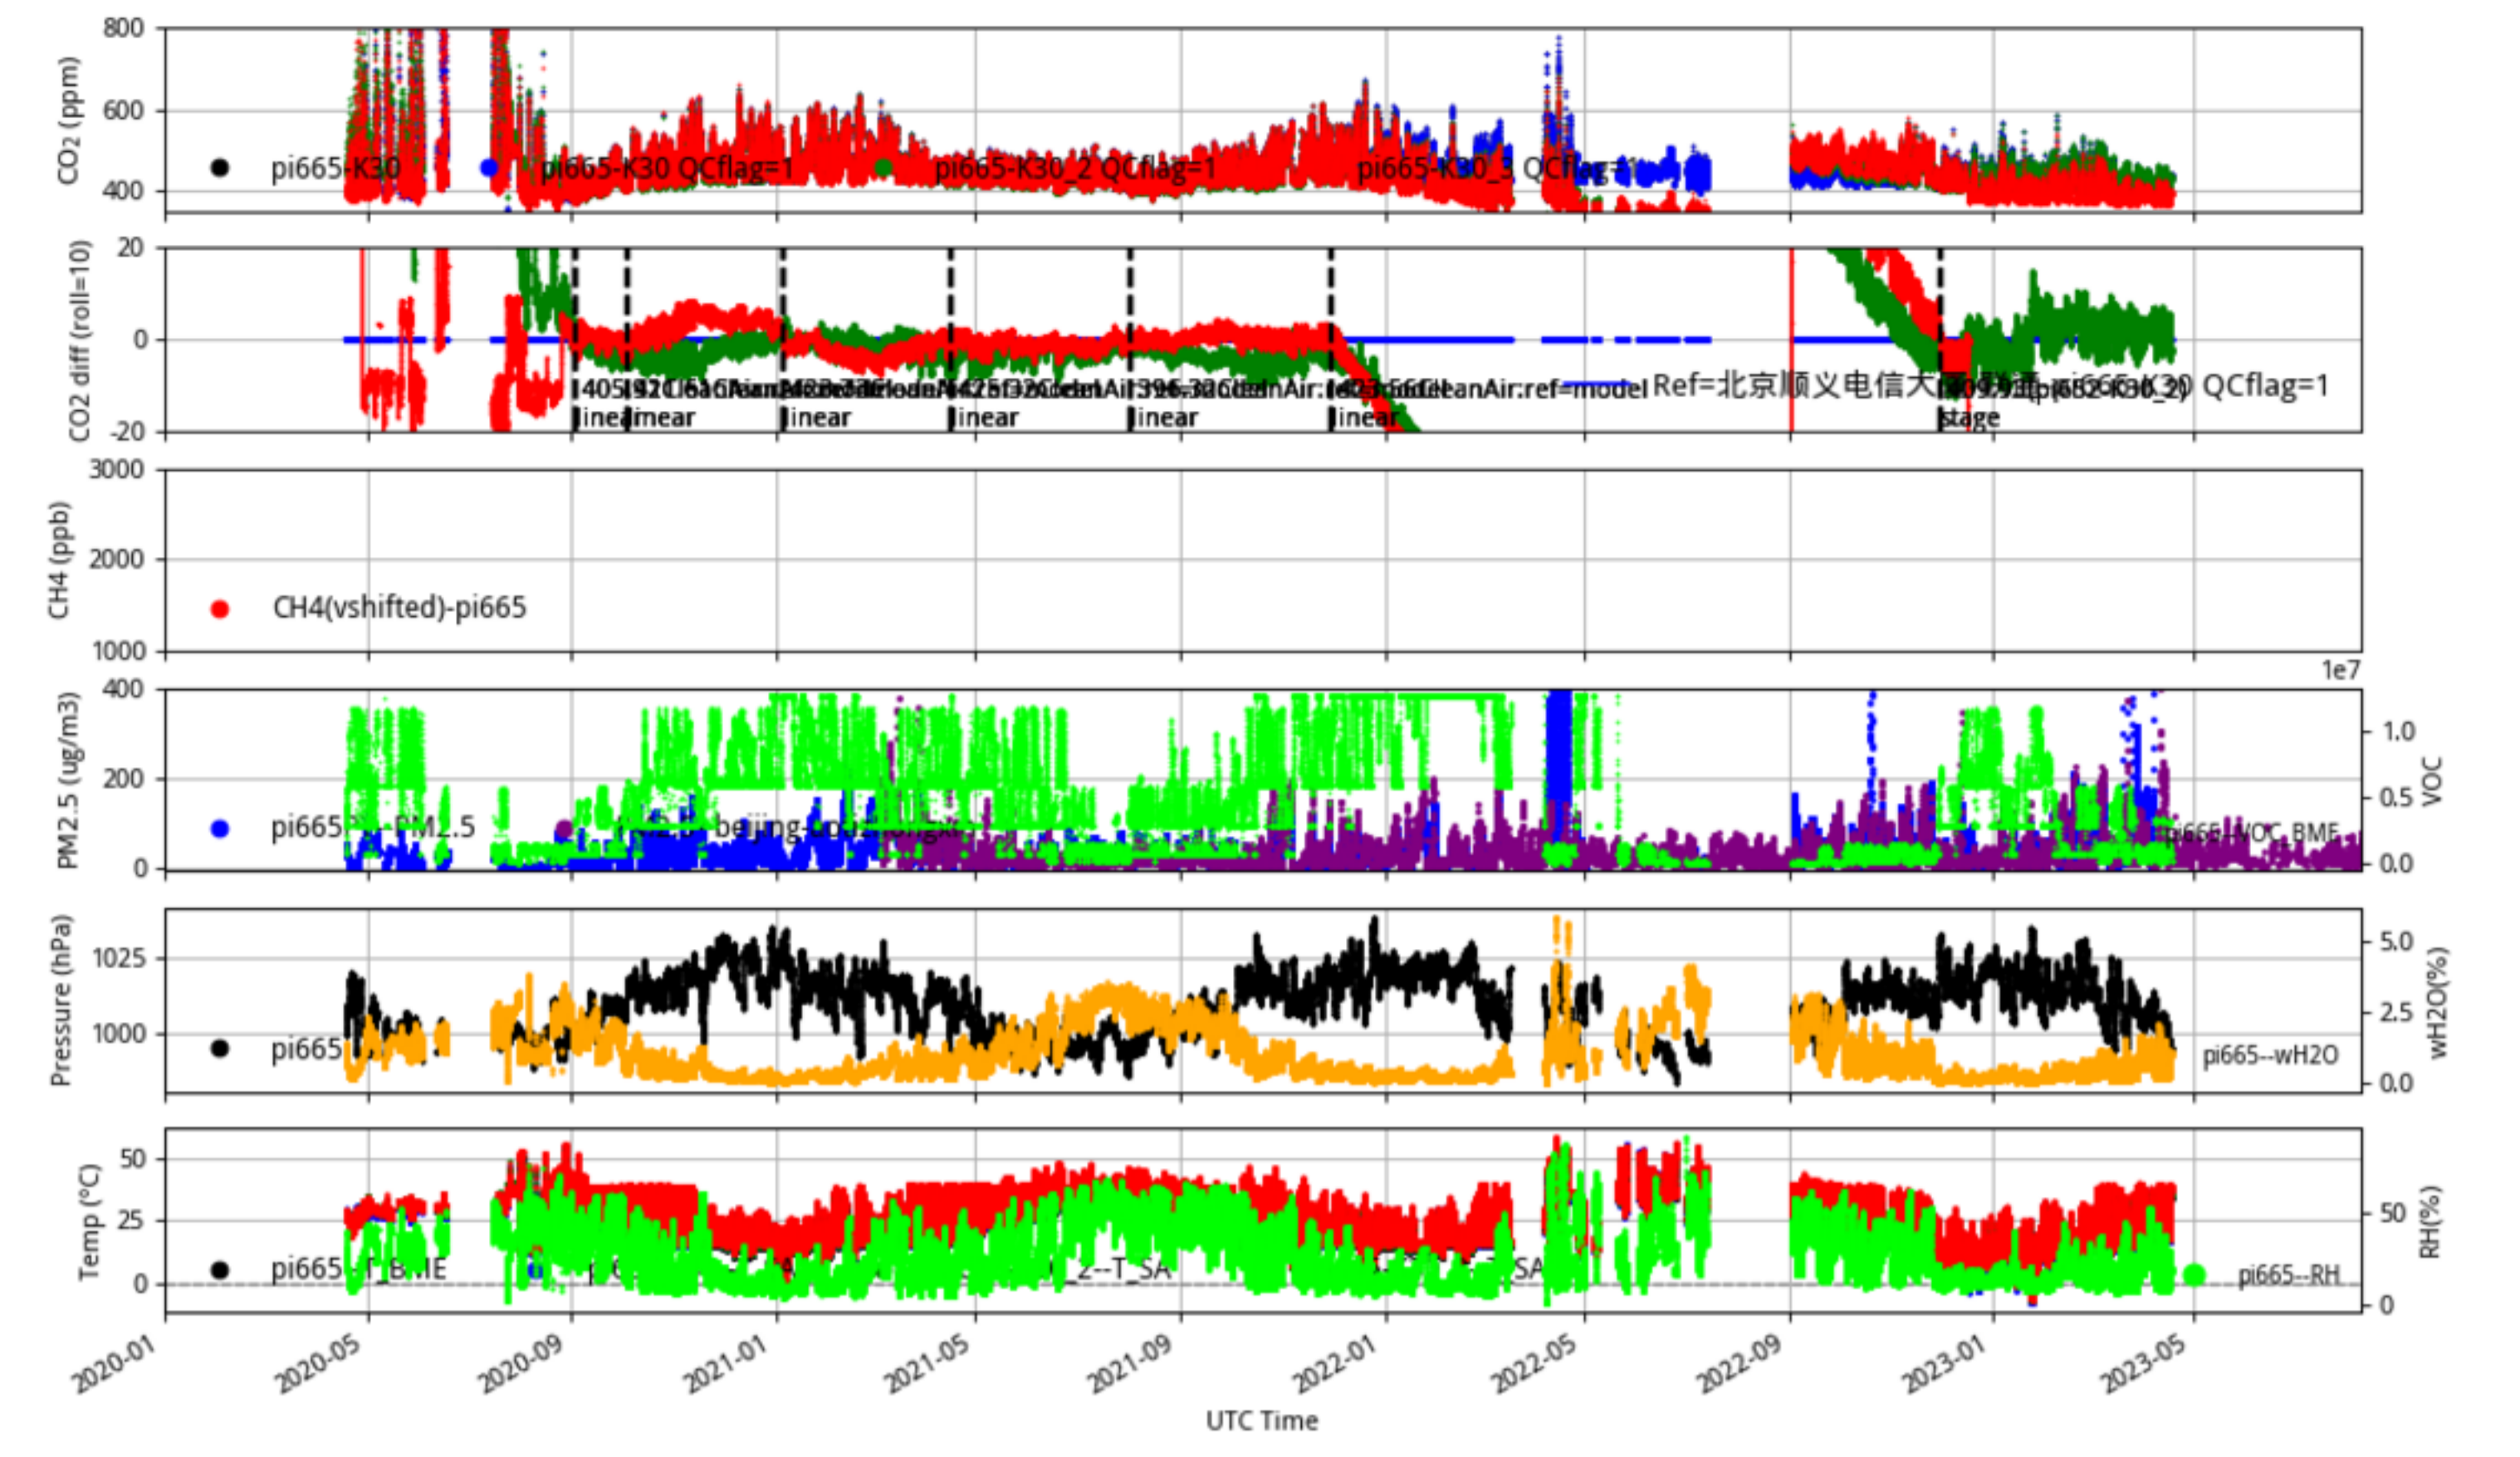

北京顺义电信大厦-联通 pi665_JJJ_CleanAir_select tenmin/L2.1 pi665--30-days

Plot created: 2023-08-09 06:55 UTC