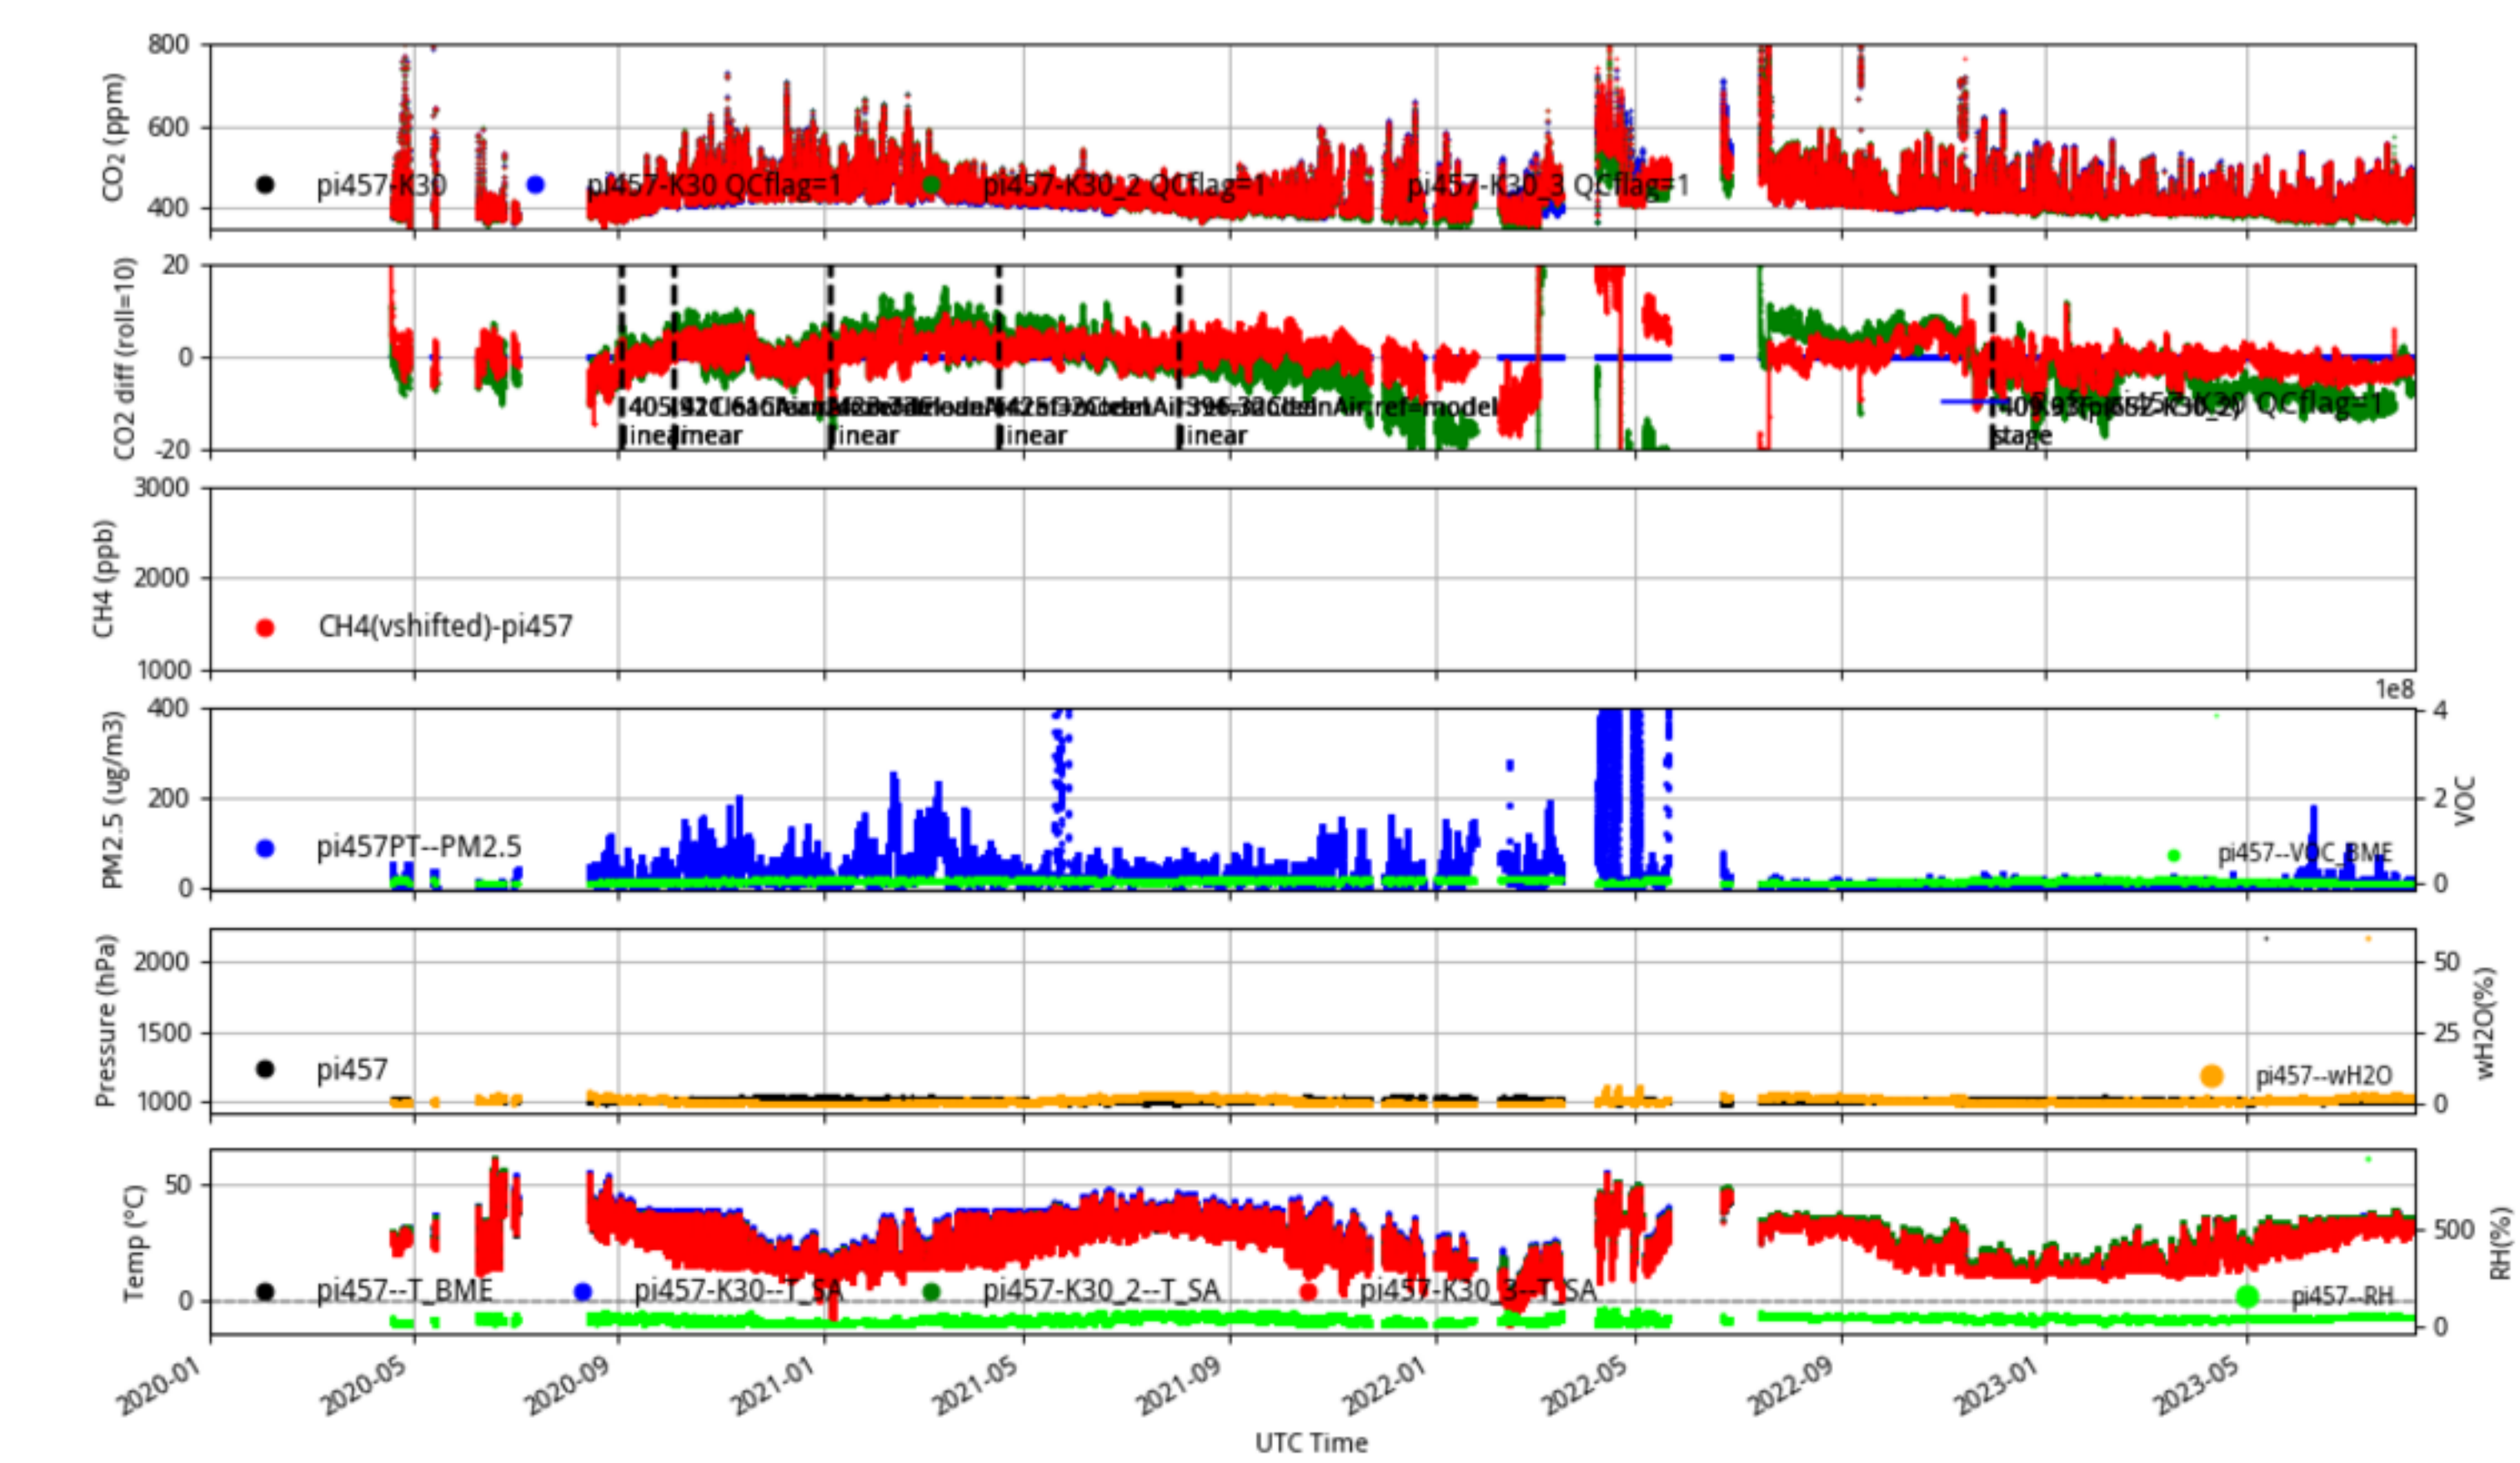

pi457_JJJ_CleanAir_select tenmin/L2.1 pi457--30-days

Plot created: 2023-08-09 04:44 UTC