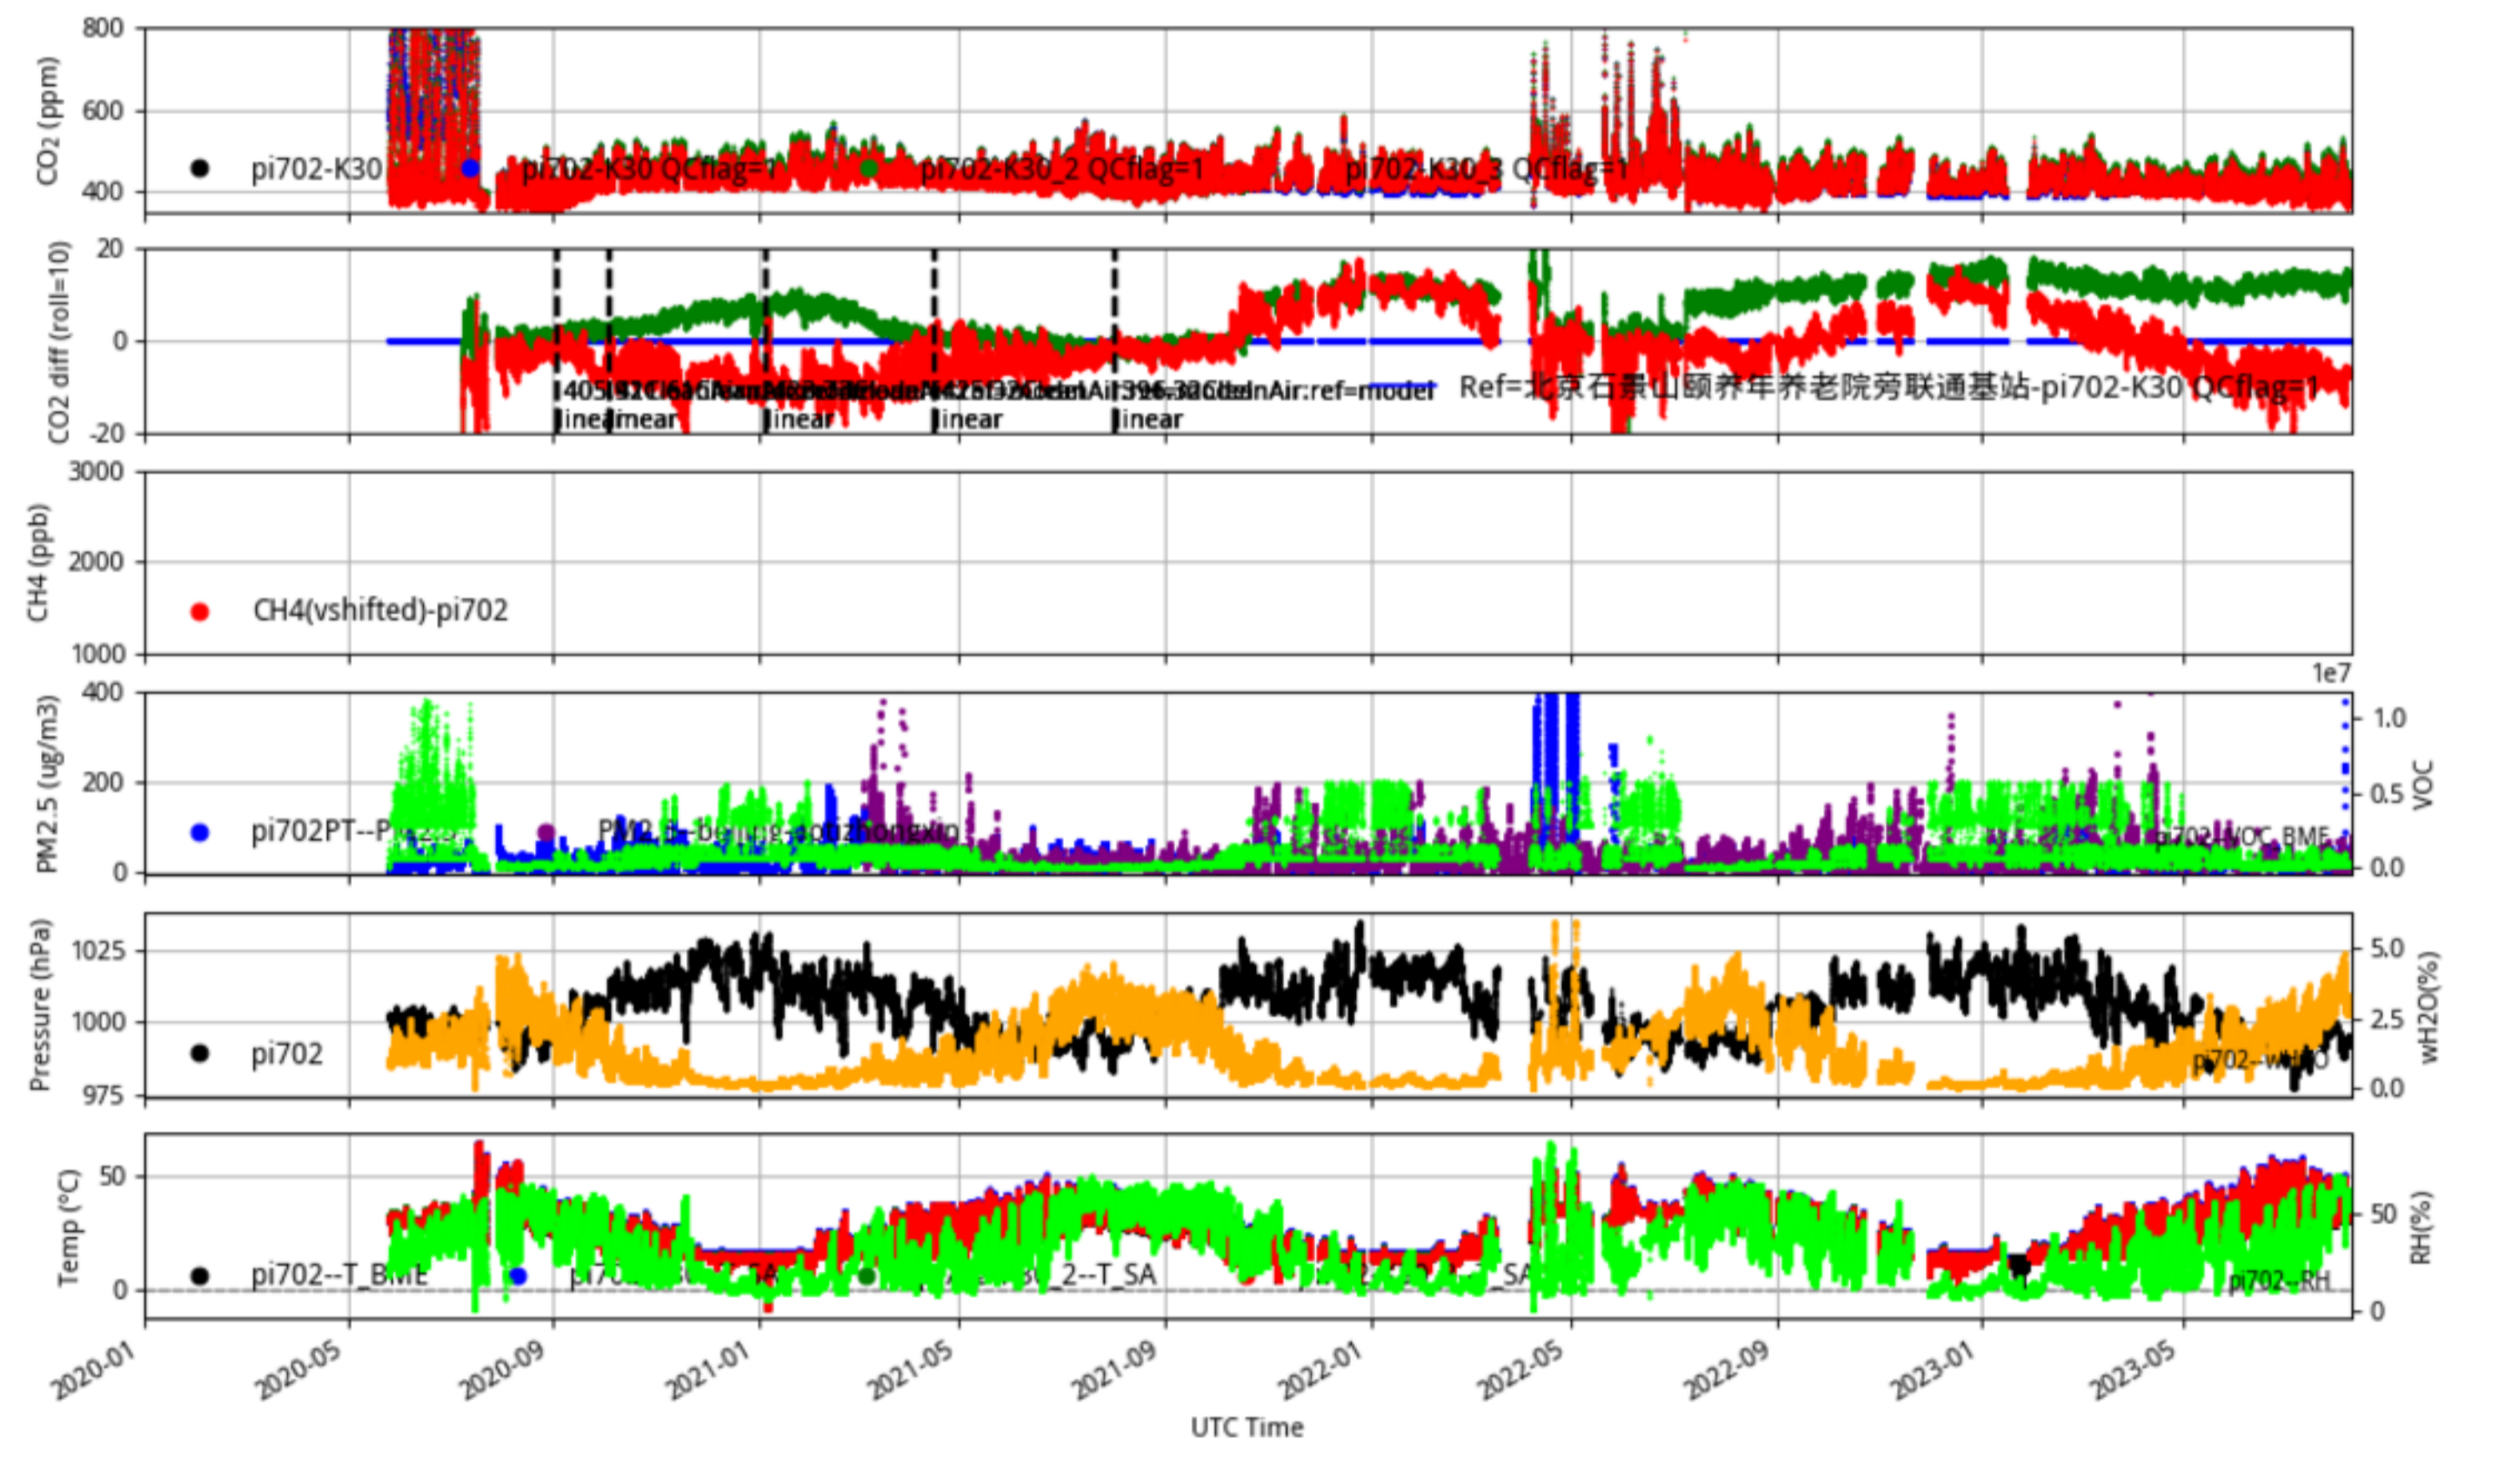

北京石景山颐养年养老院旁联通基站 pi702_JJJ_CleanAir_select tenmin/L2.1 pi702--30-days

Plot created: 2023-08-09 08:07 UTC