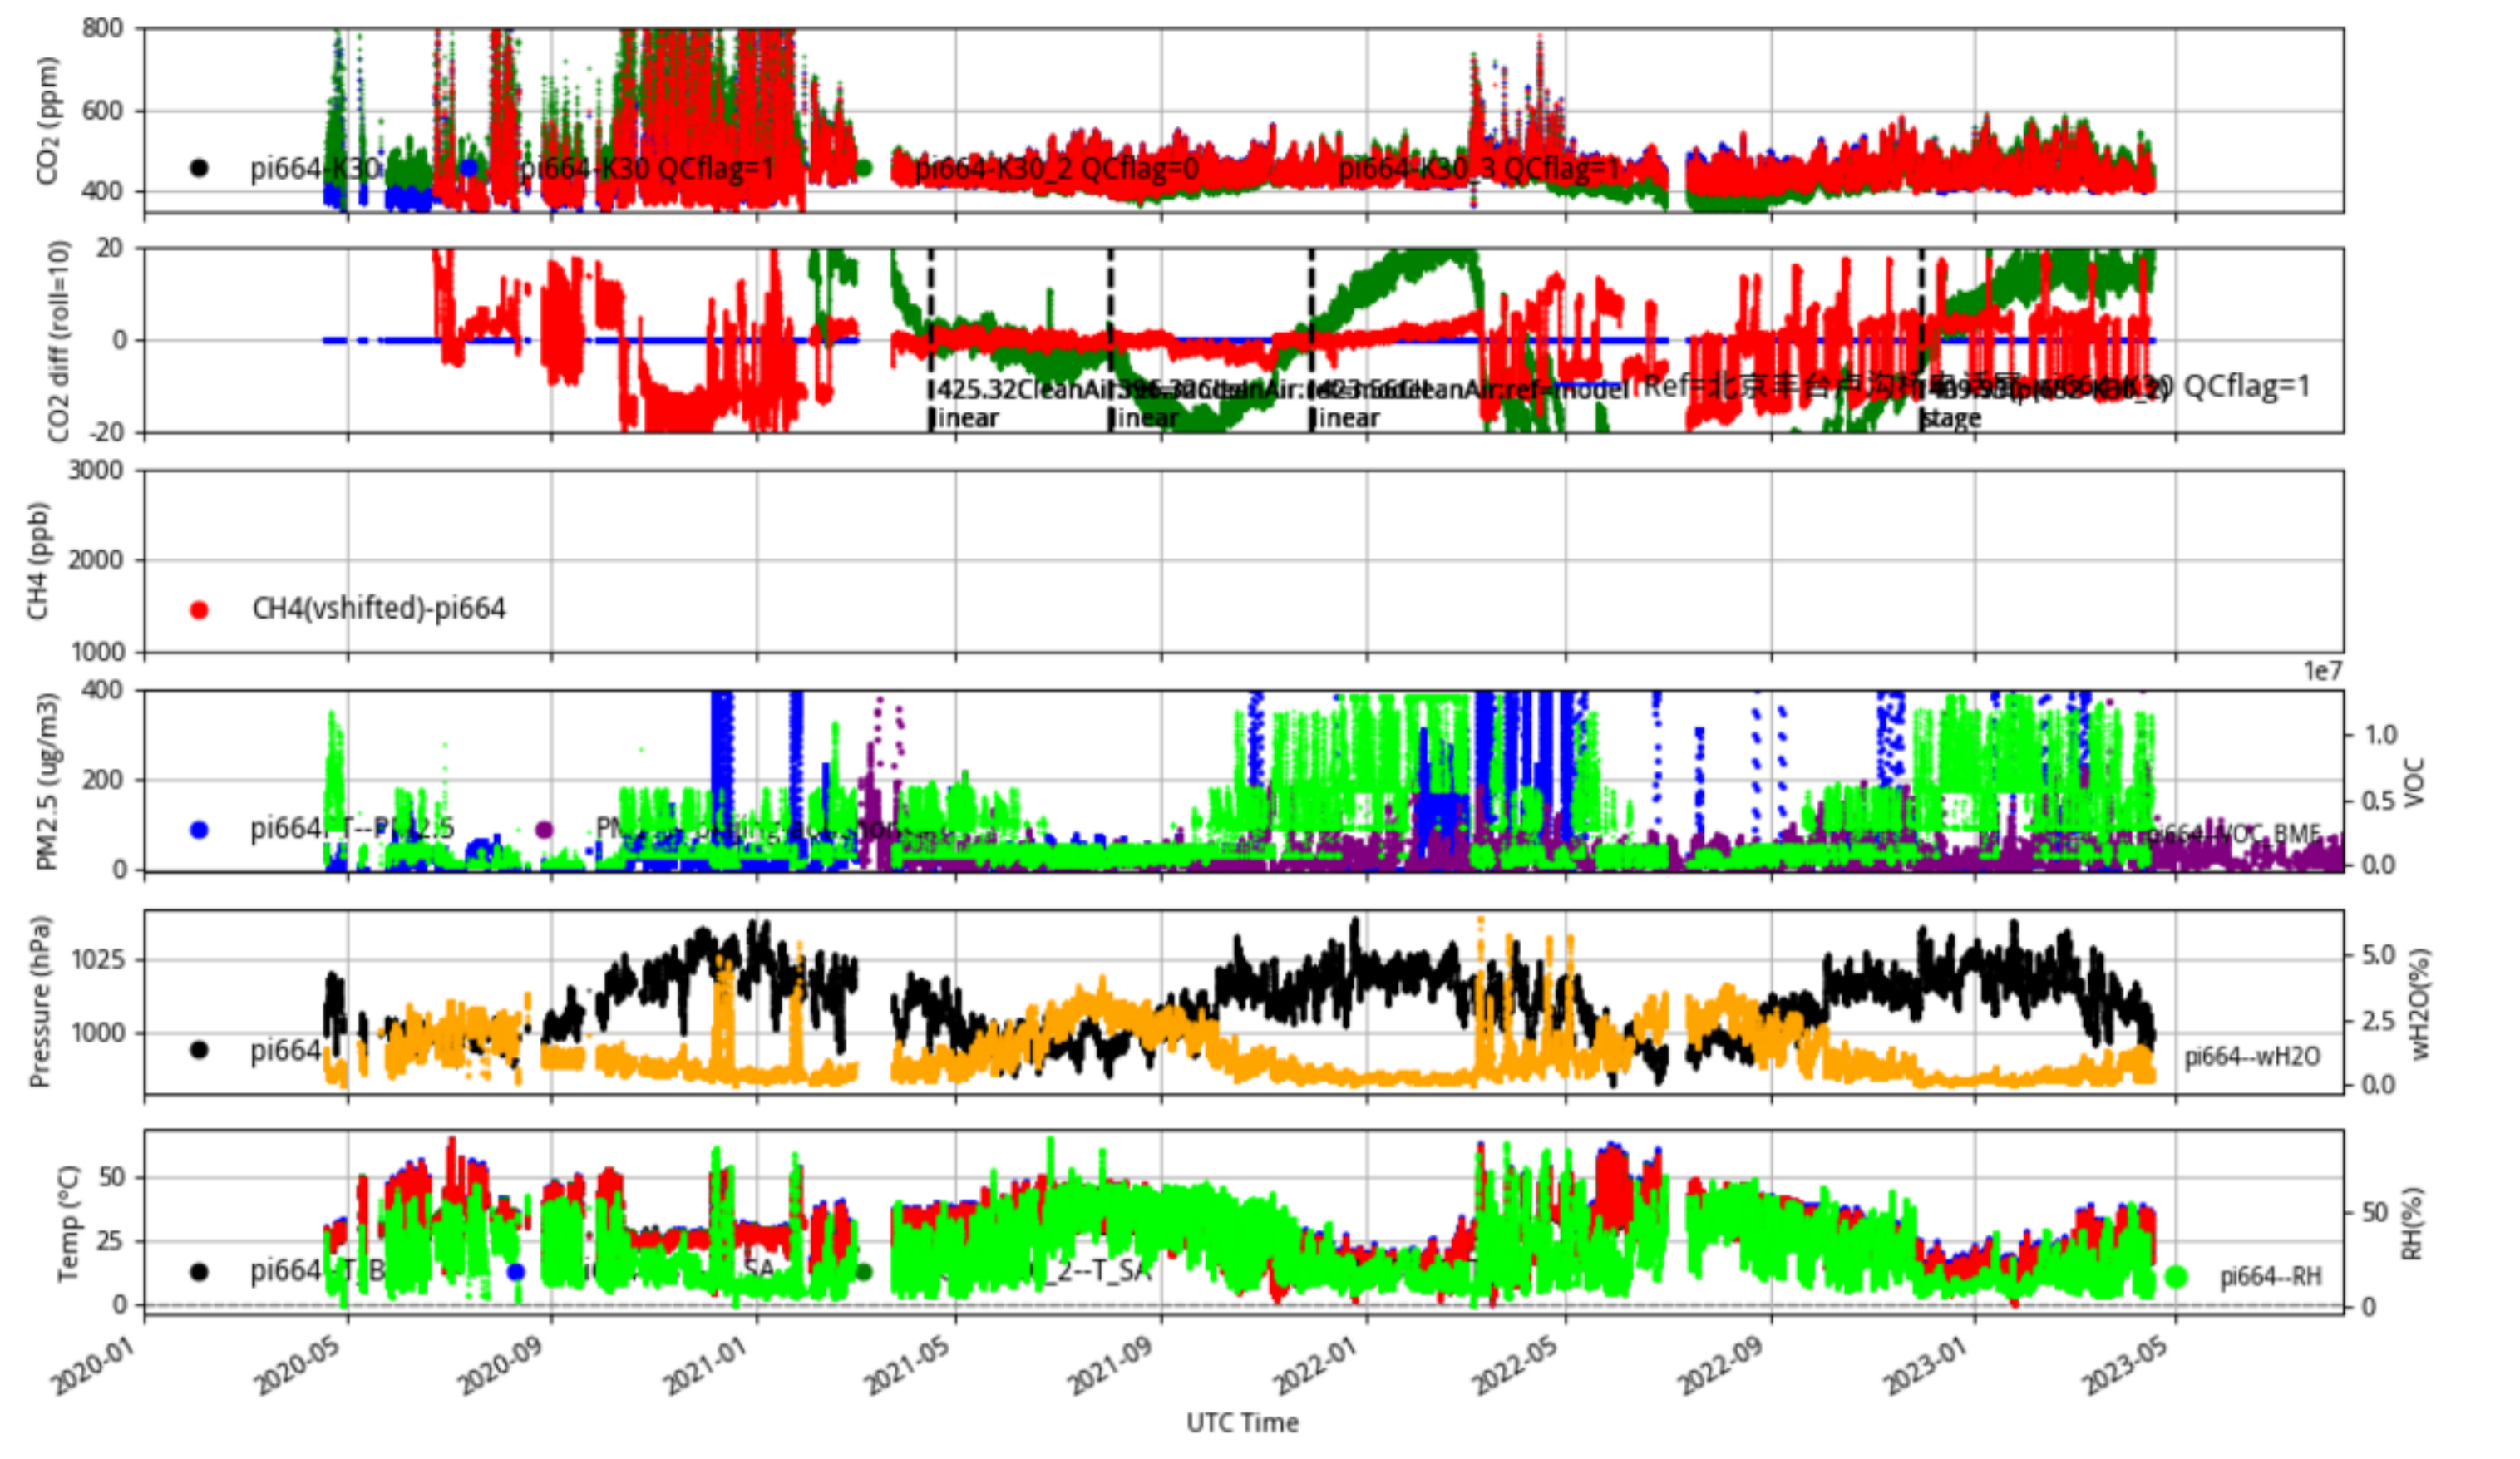

montage-site_plot3-JJJ_CleanAir_select.pdf

北京丰台卢沟桥电话局 pi664_JJJ_CleanAir_select tenmin/L2.1 pi664--30-days

Plot created: 2023-08-09 06:48 UTC