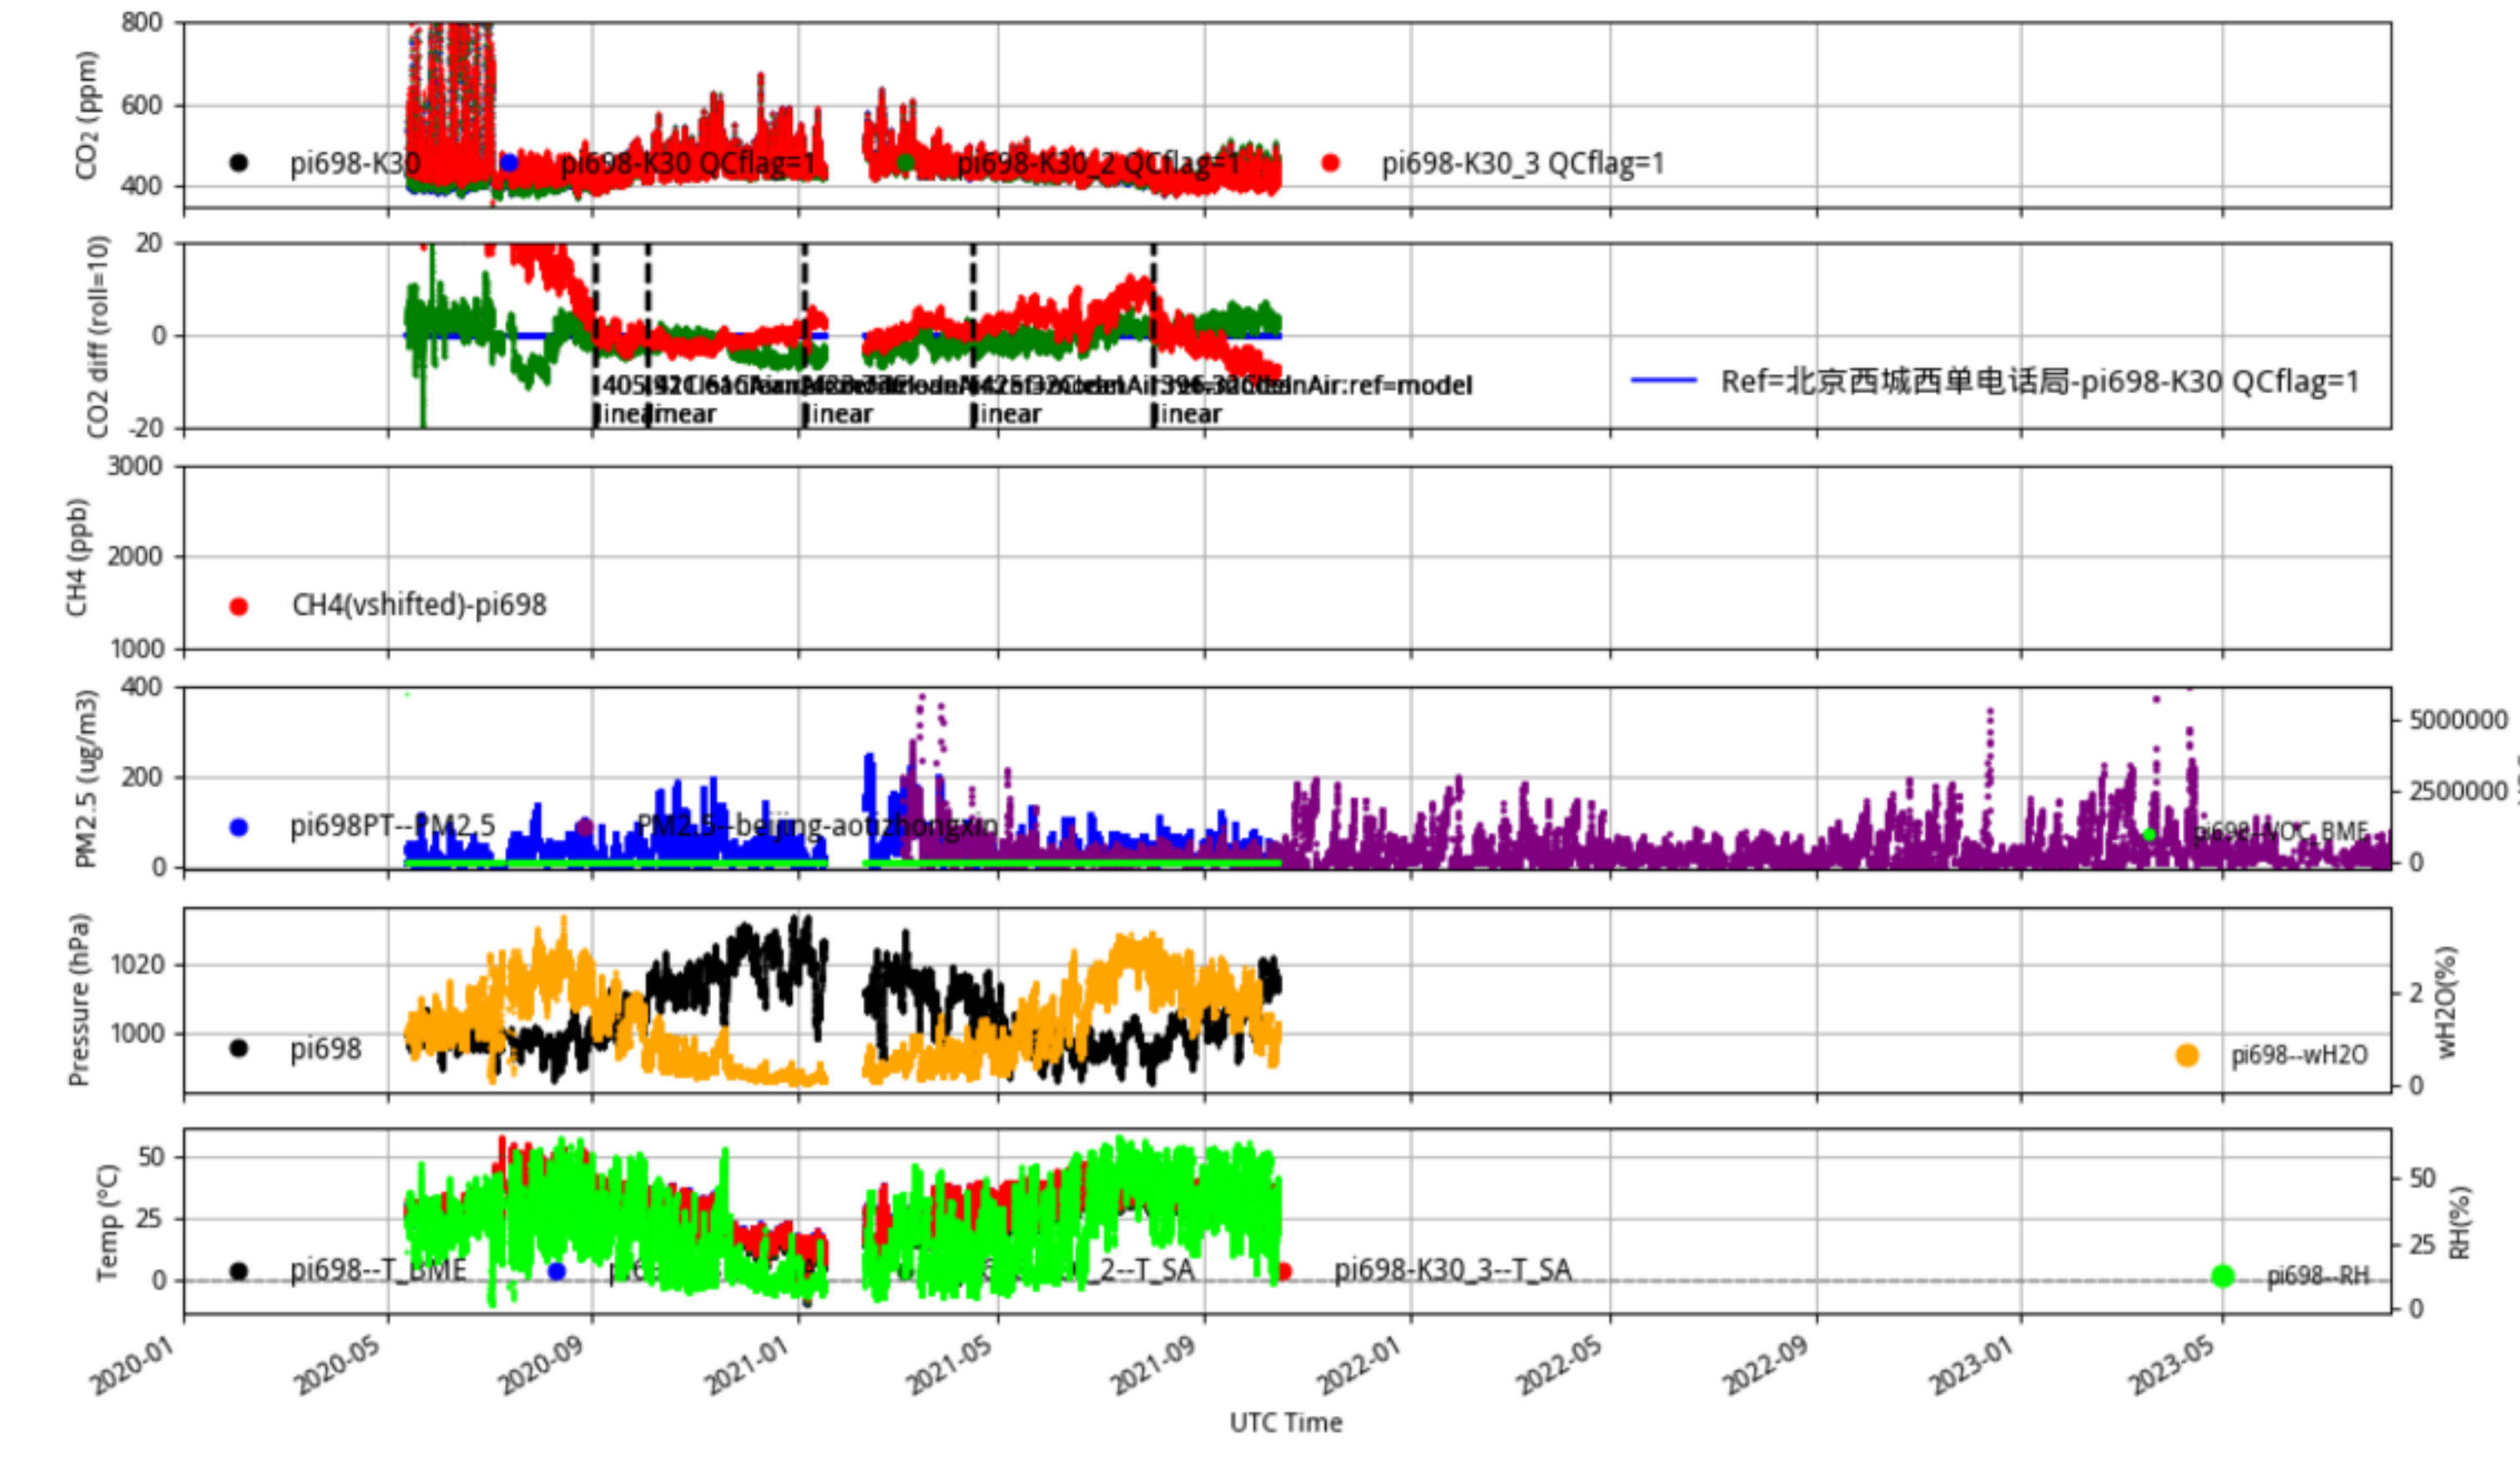

北京西城西单电话局 pi698_JJJ_CleanAir_select tenmin/L2.1 pi698--30-days

Plot created: 2023-08-09 08:00 UTC