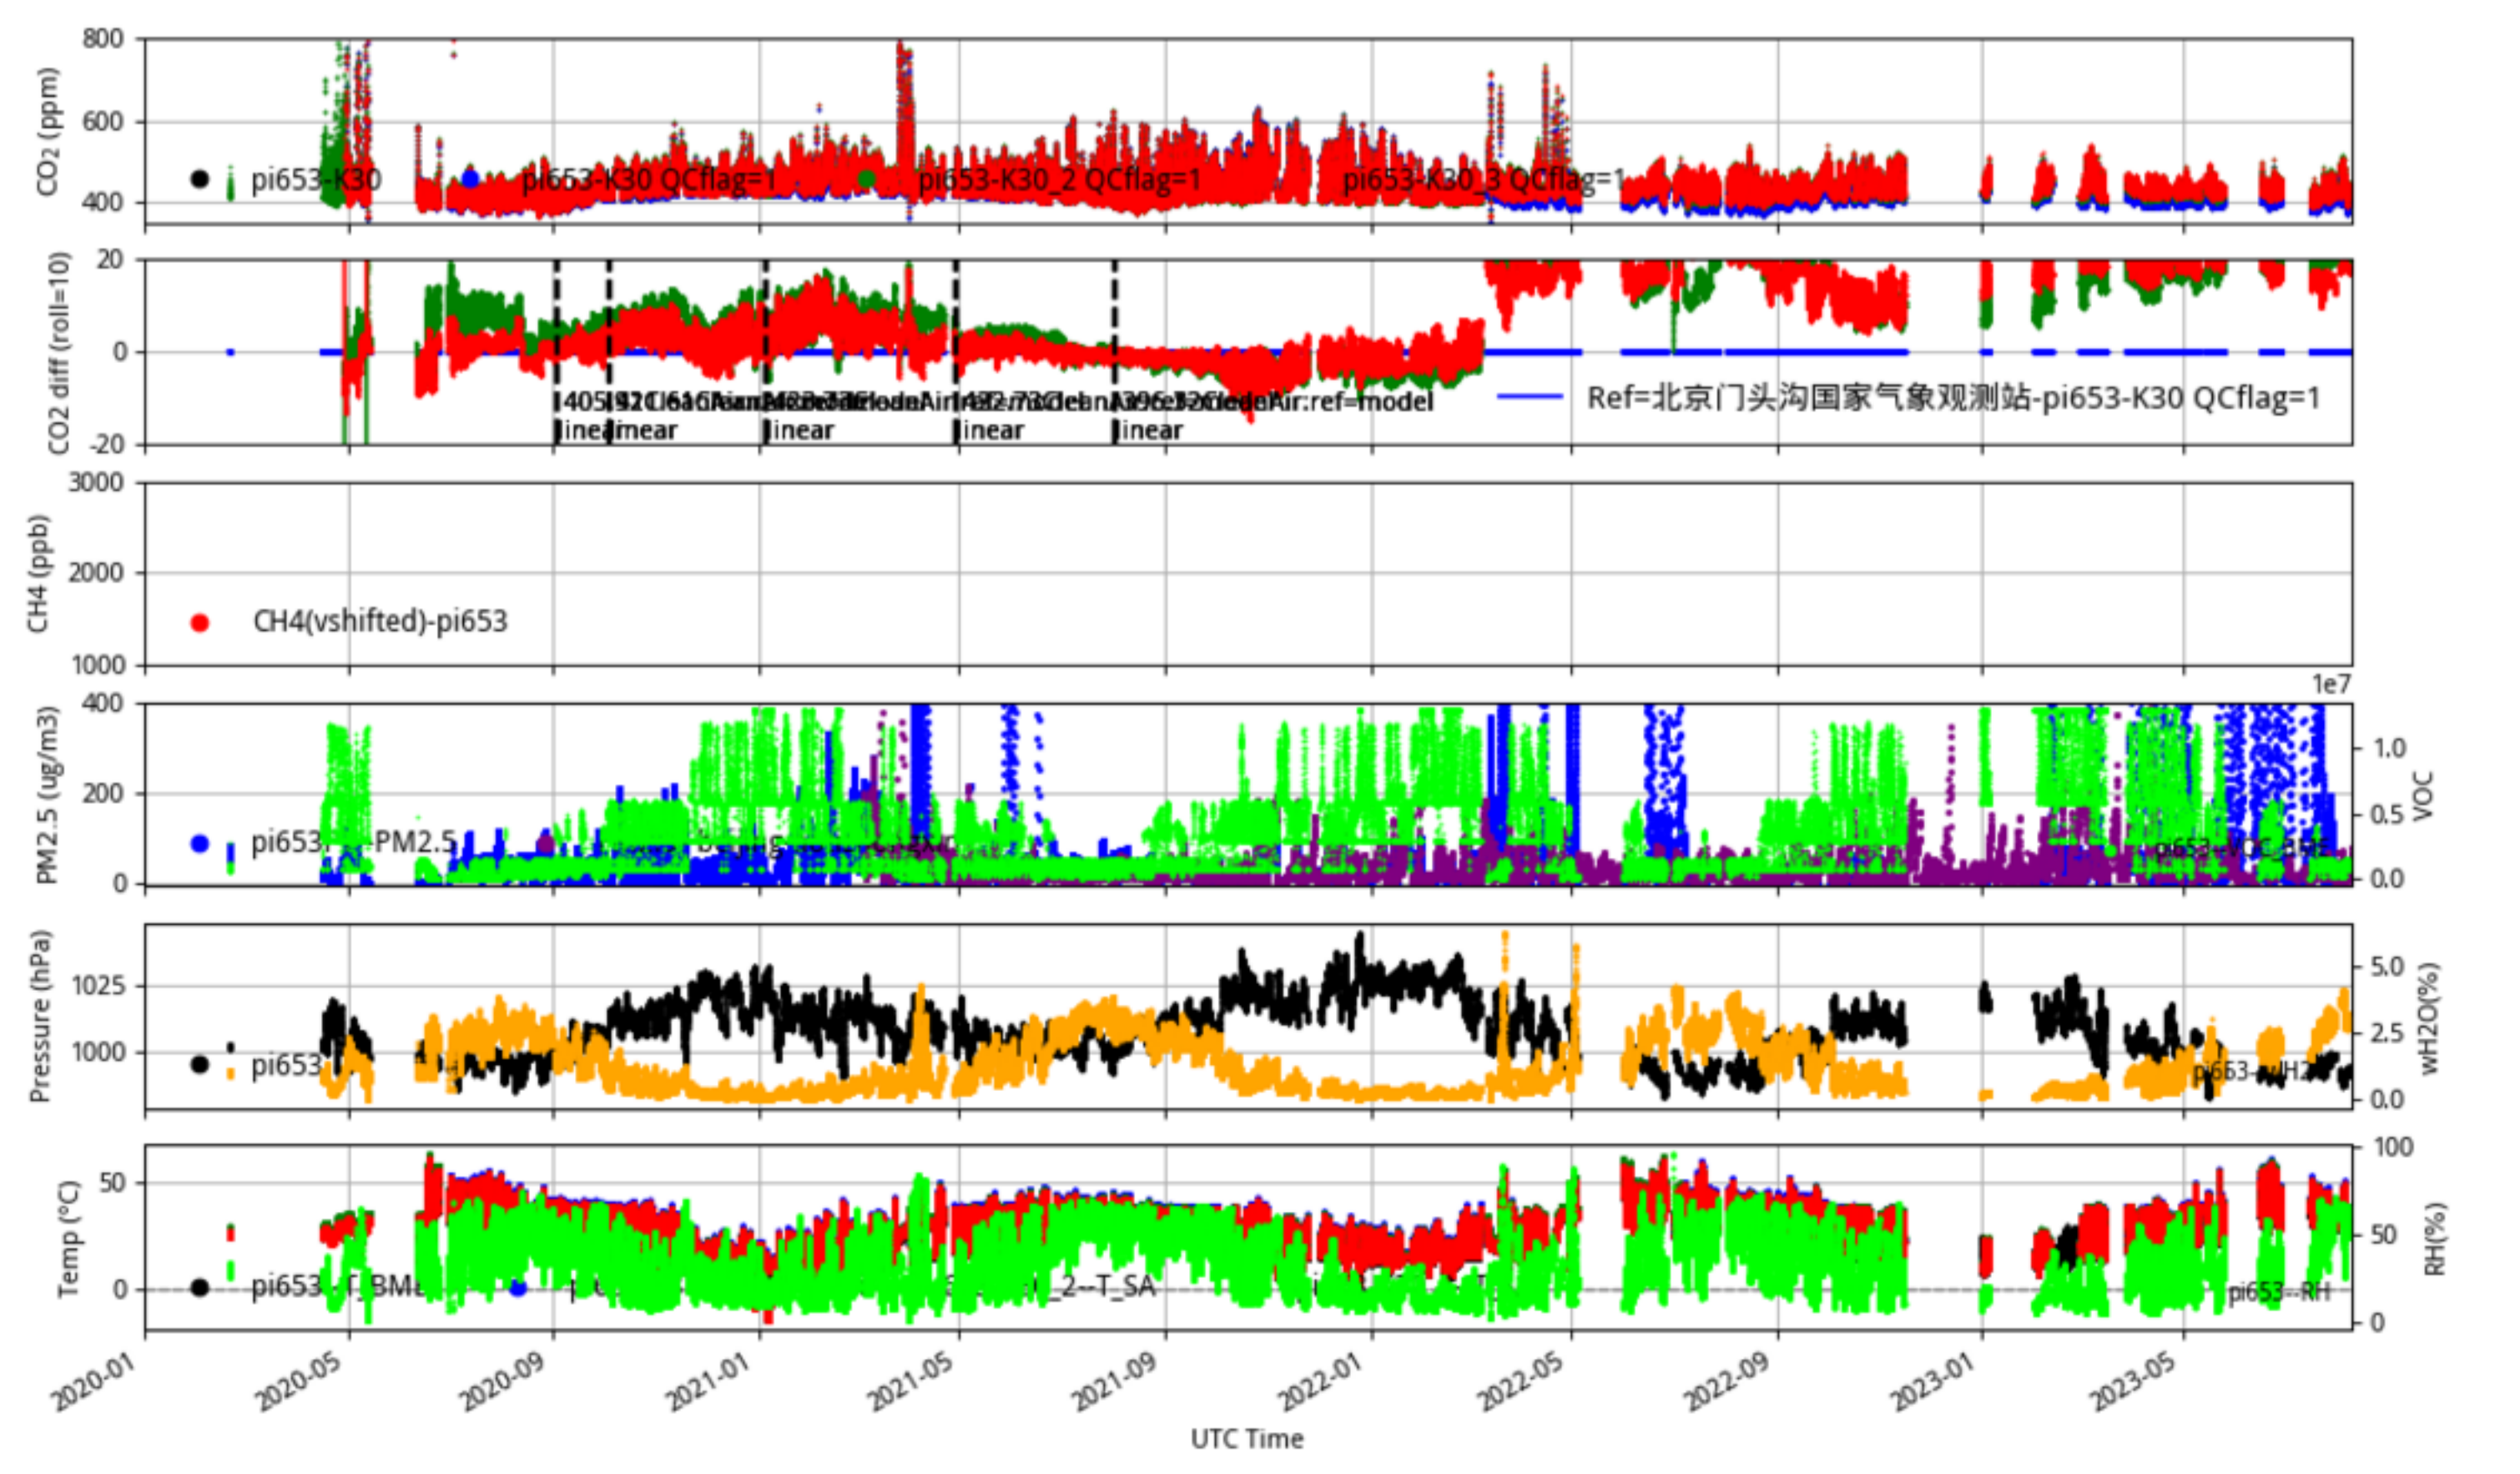

Plot created: 2023-08-09 06:28 UTC

北京房山十渡联通机房 pi655_JJJ_CleanAir_select tenmin/L2.1 pi655--30-days

Plot created: 2023-08-09 06:34 UTC

pi659_JJJ_CleanAir_select tenmin/L2.1 pi659--30-days

Plot created: 2023-08-09 06:41 UTC