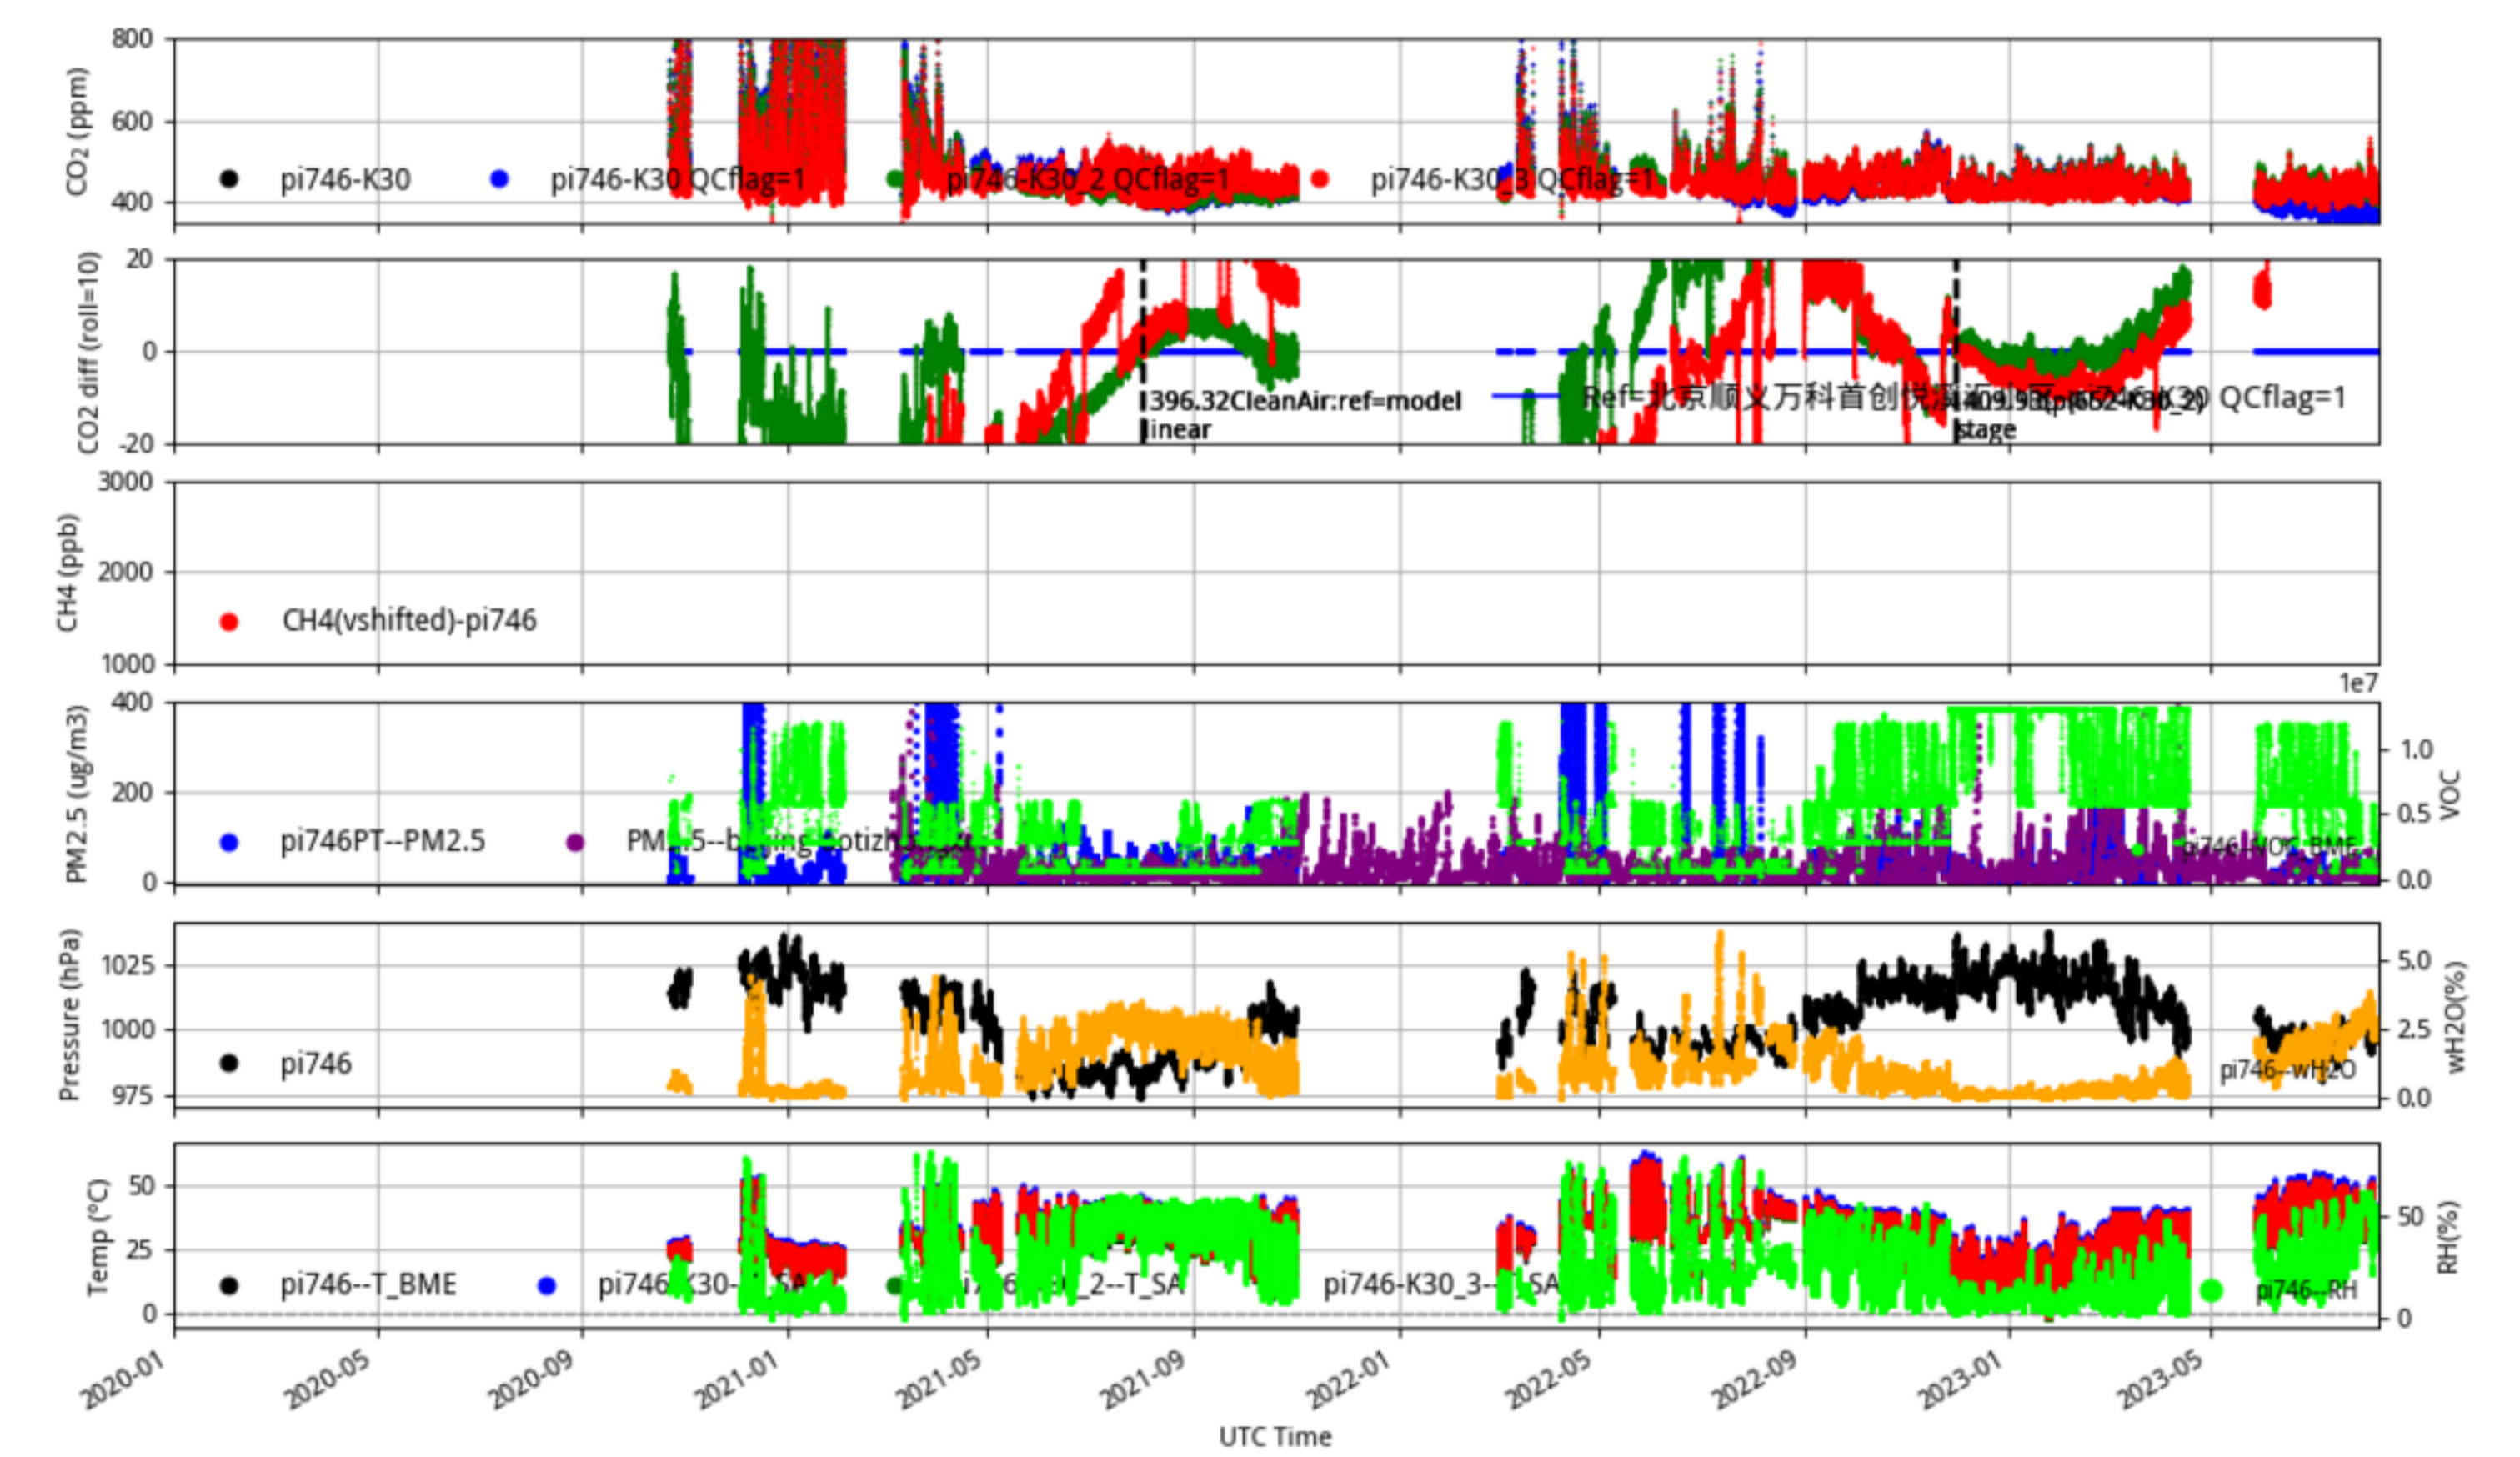

北京顺义万科首创悦溪汇小区 pi746_JJJ_CleanAir_select tenmin/L2.1 pi746--30-days

Plot created: 2023-08-09 08:33 UTC