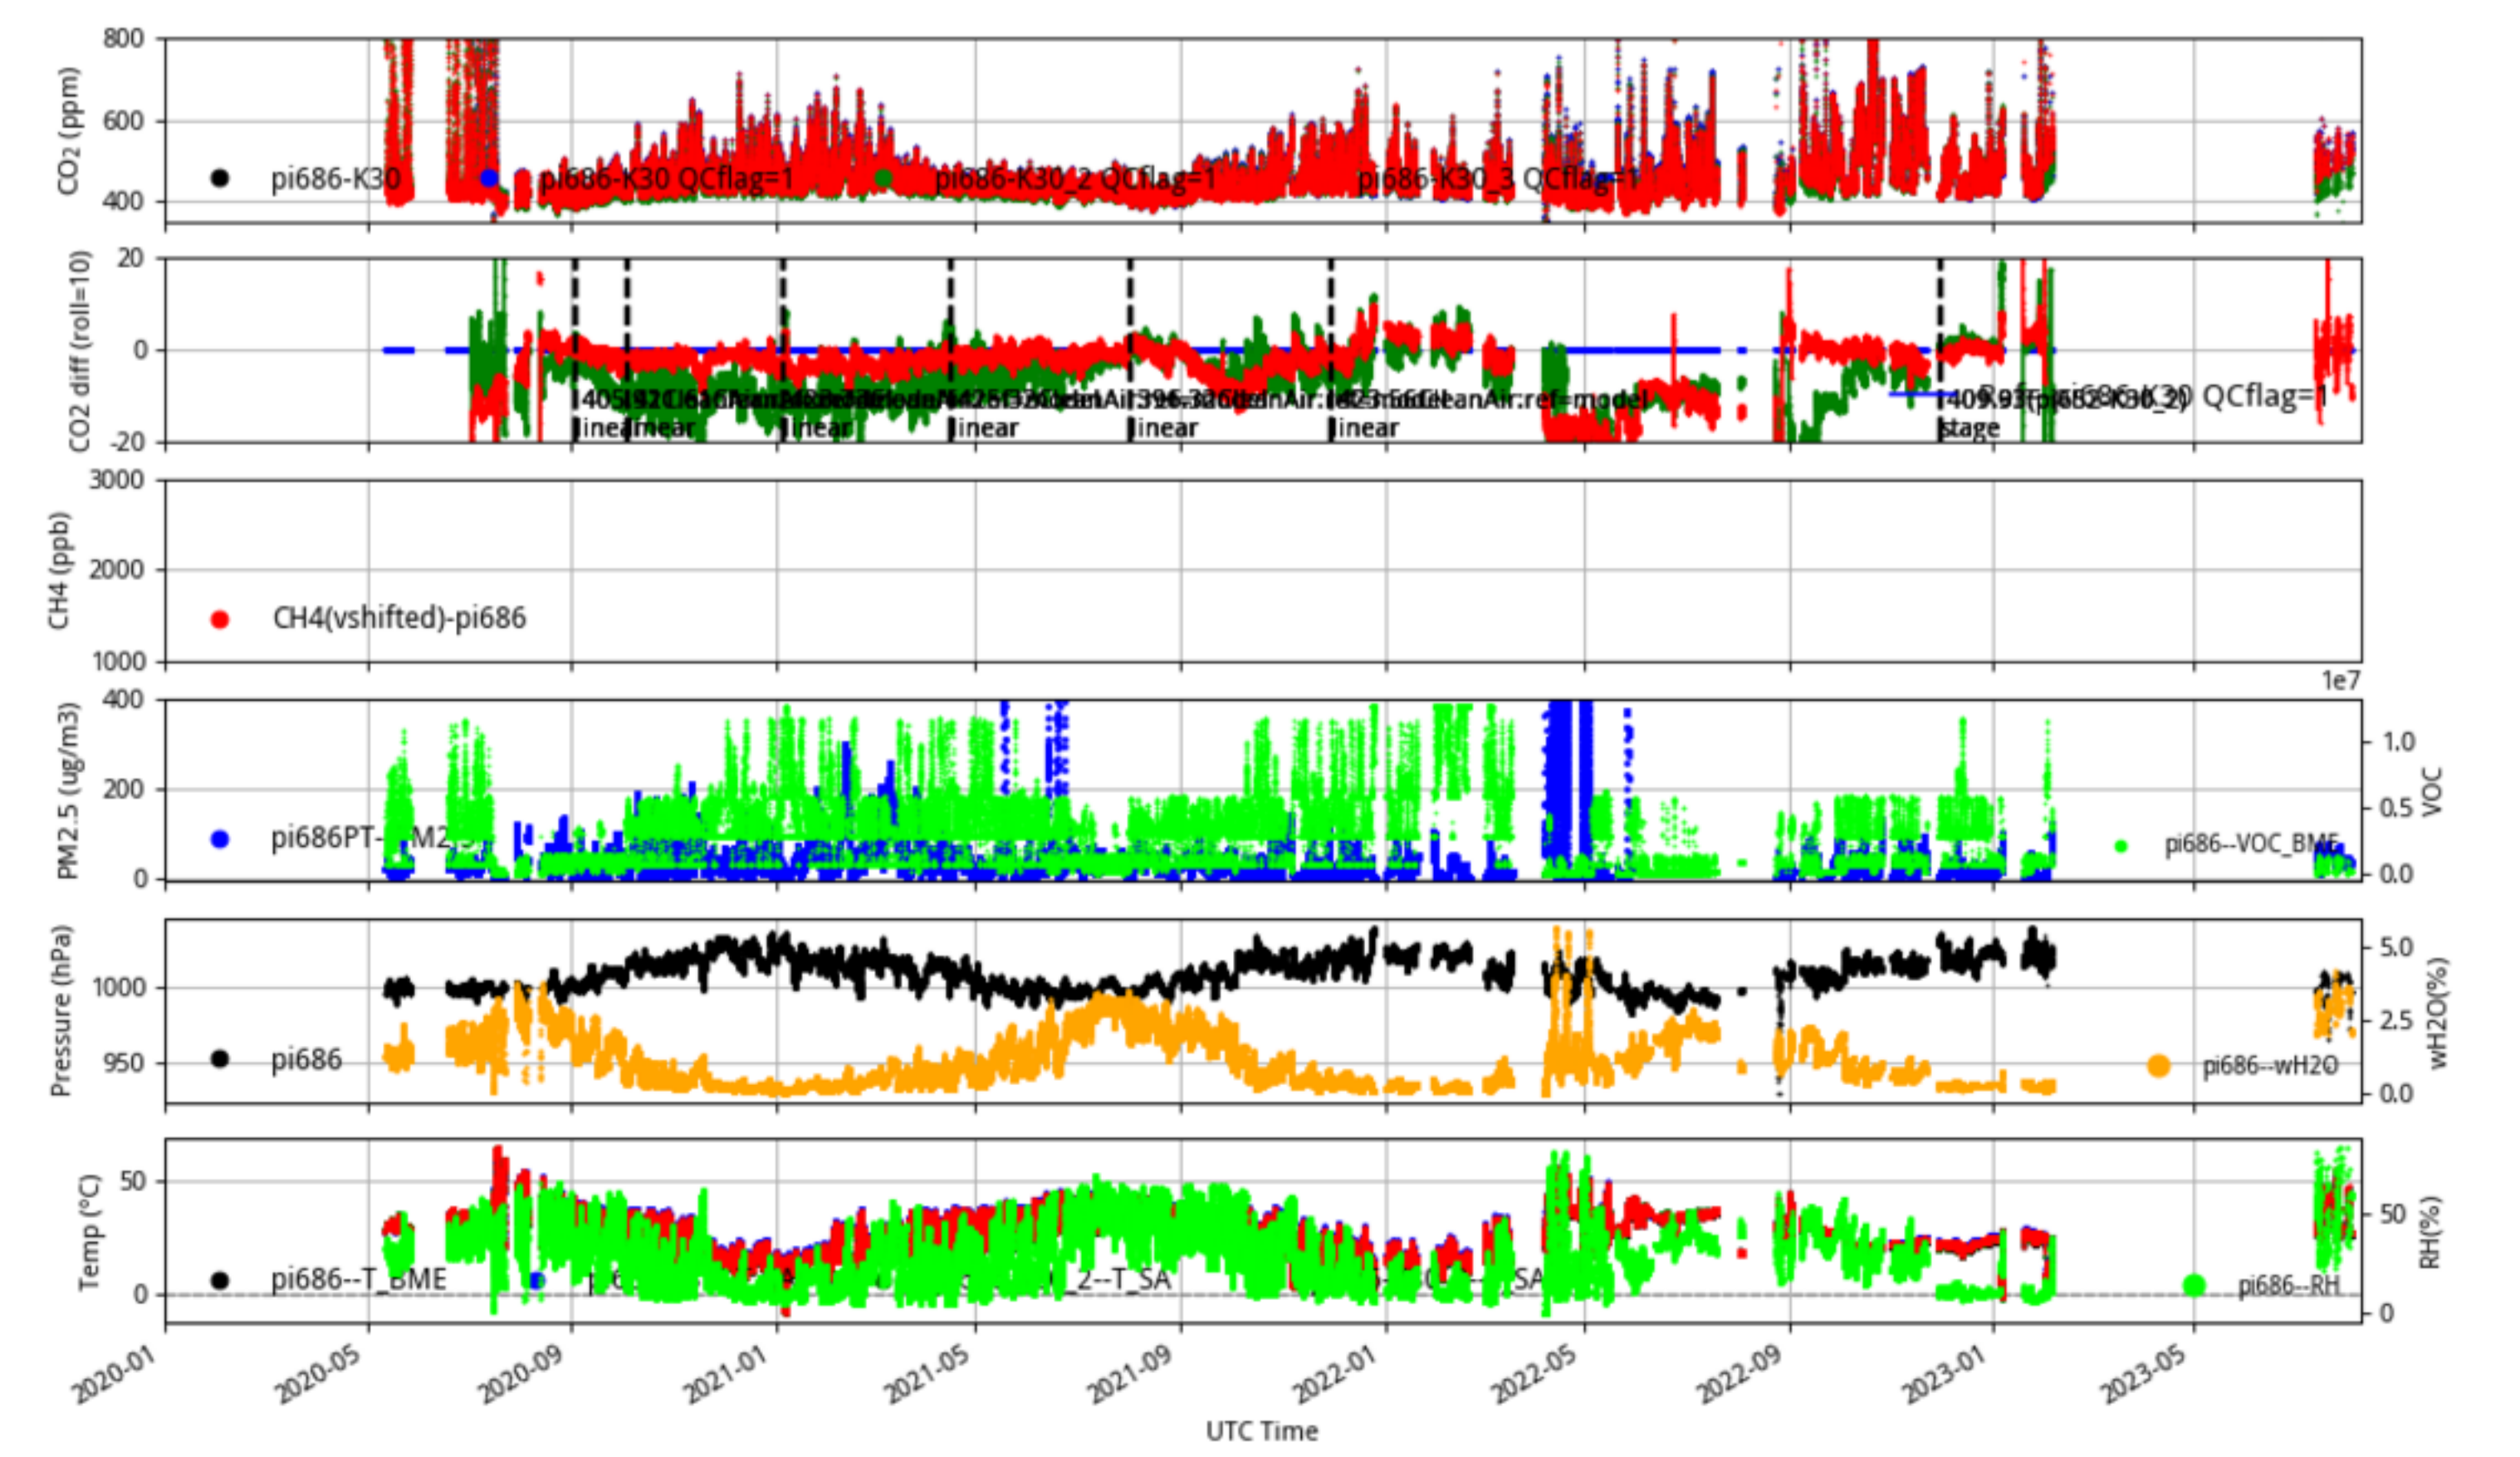

Plot created: 2023-08-09 07:27 UTC

pi686_JJJ_CleanAir_select tenmin/L2.1 pi686--30-days

Plot created: 2023-08-09 07:34 UTC

pi687_JJJ_CleanAir_select tenmin/L2.1 pi687--30-days

Plot created: 2023-08-09 07:41 UTC