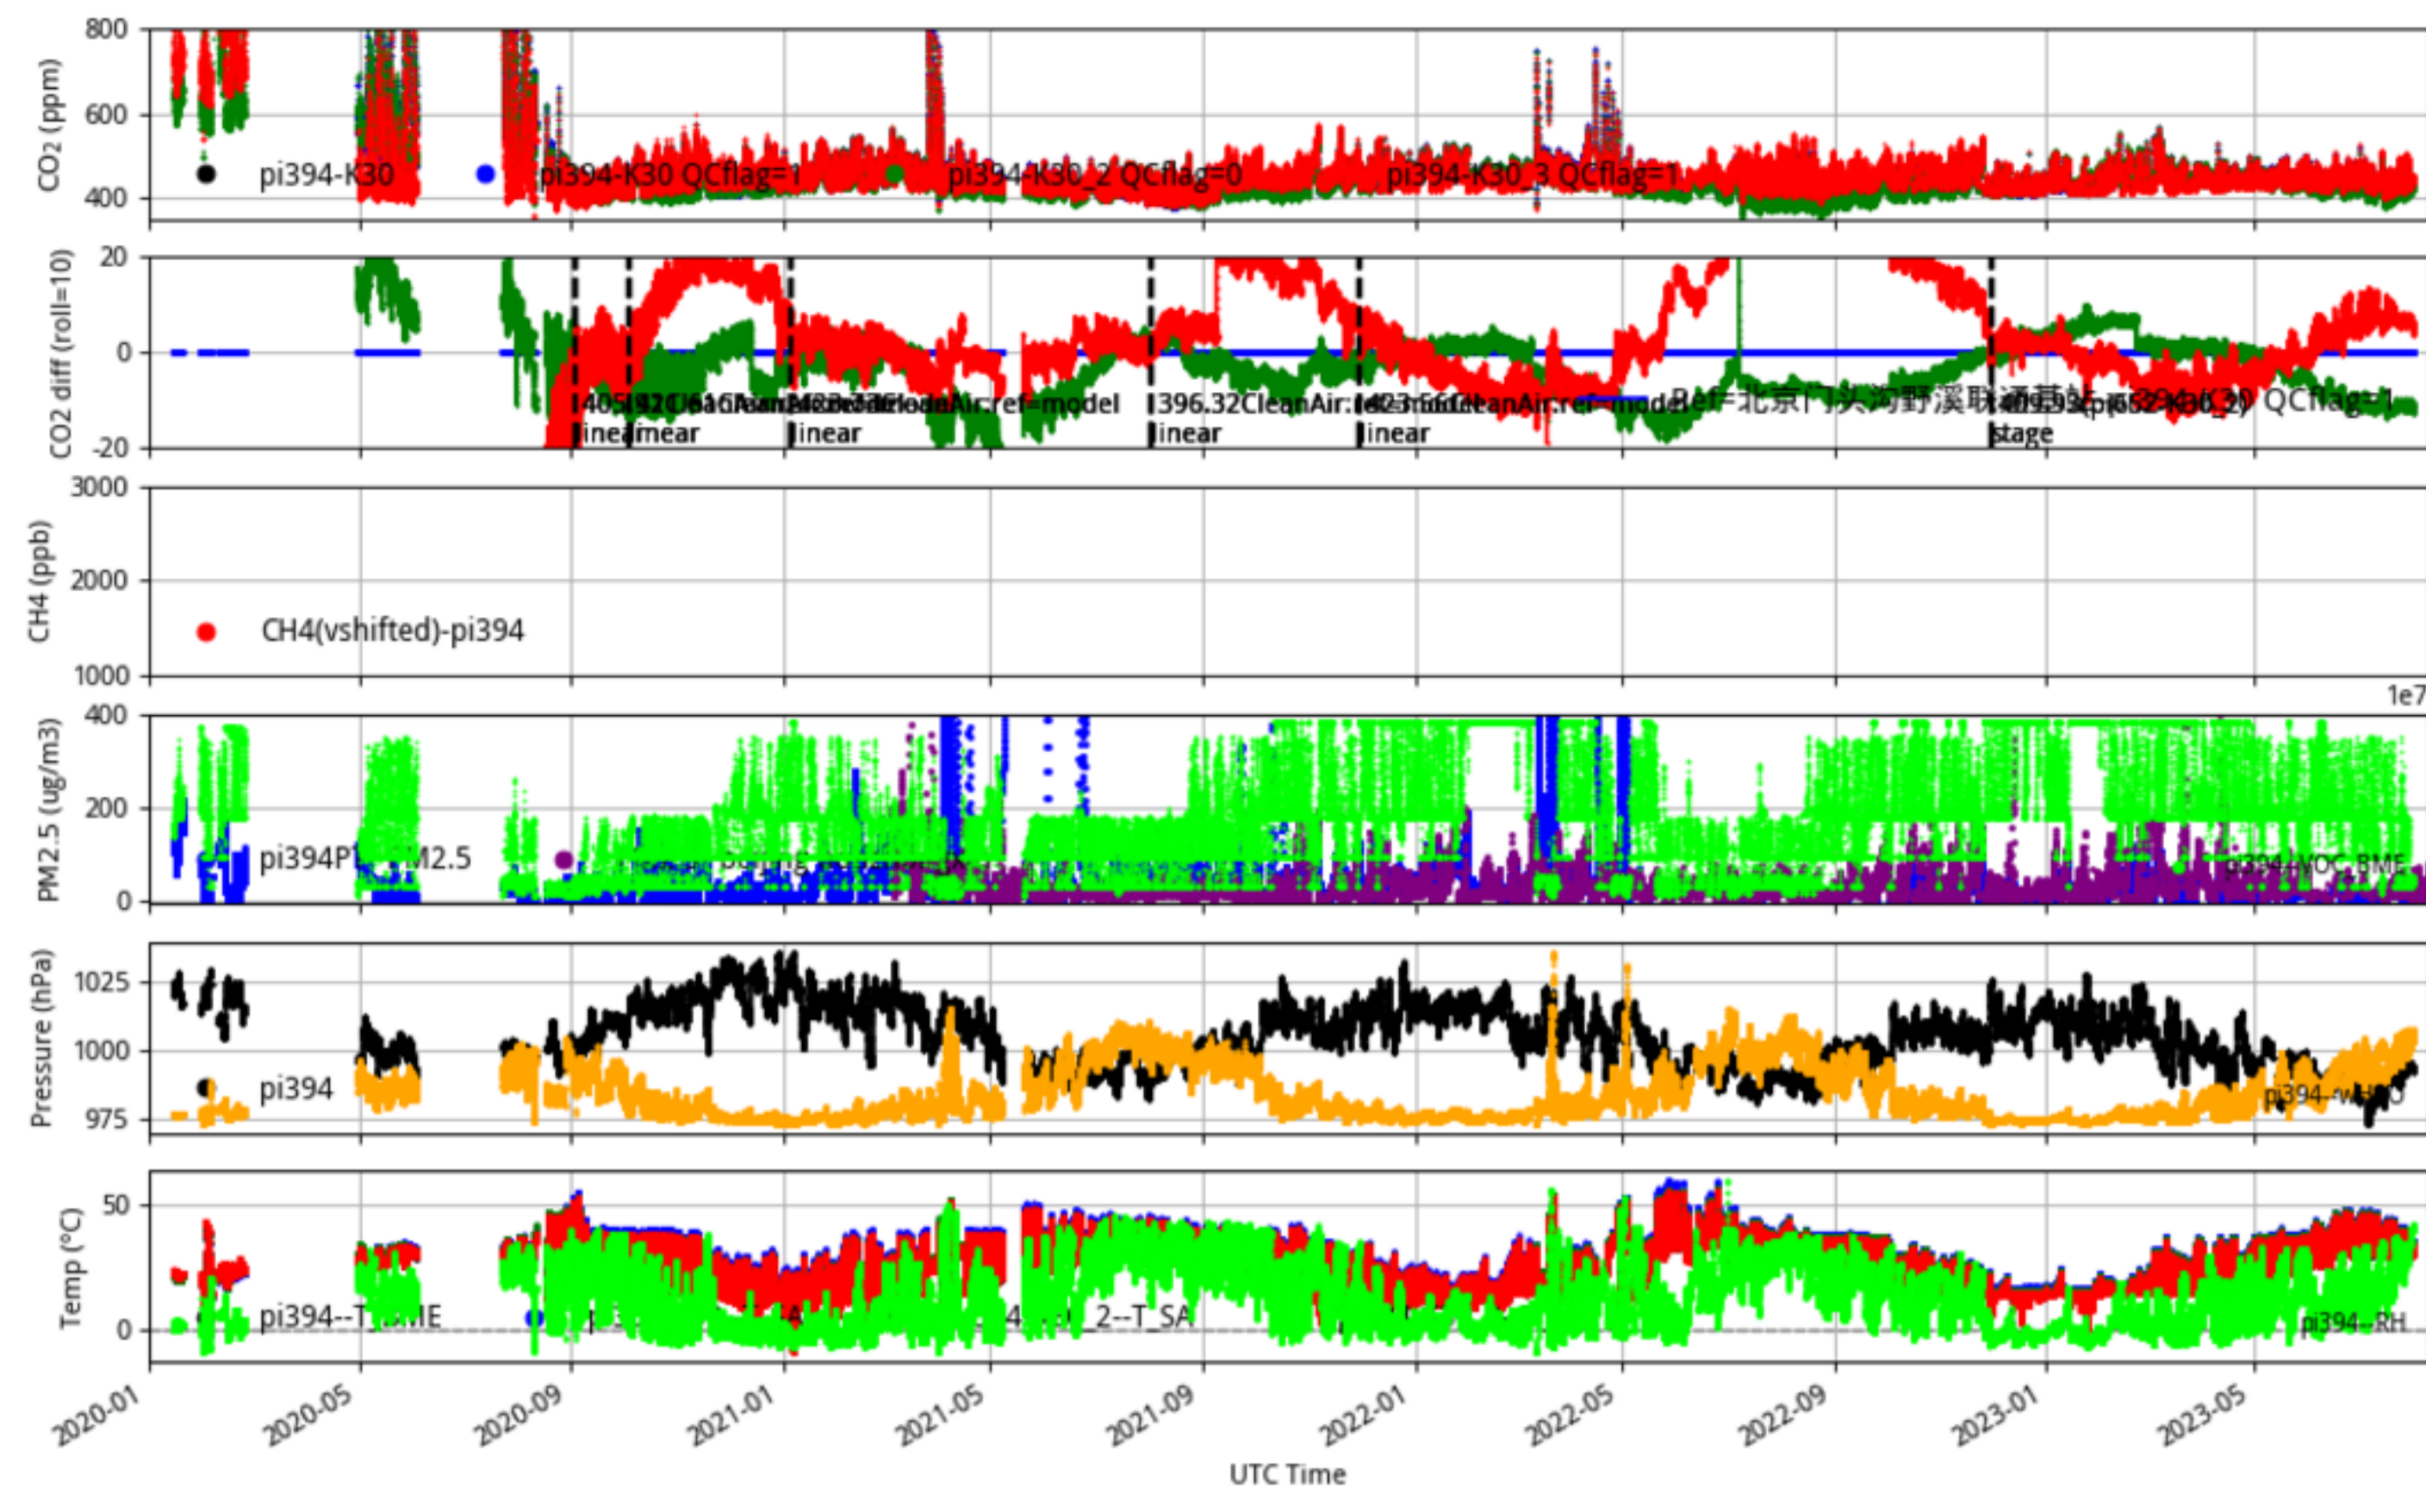

montage-site_plot3-JJJ_CleanAir_select.pdf

北京门头沟野溪联通基站 pi394_JJJ_CleanAir_select tenmin/L2.1 pi394--30-days

Plot created: 2023-08-09 04:03 UTC

北京丰台岳各庄桥西联通基站 pi399_JJJ_CleanAir_select tenmin/L2.1 pi399--30-days