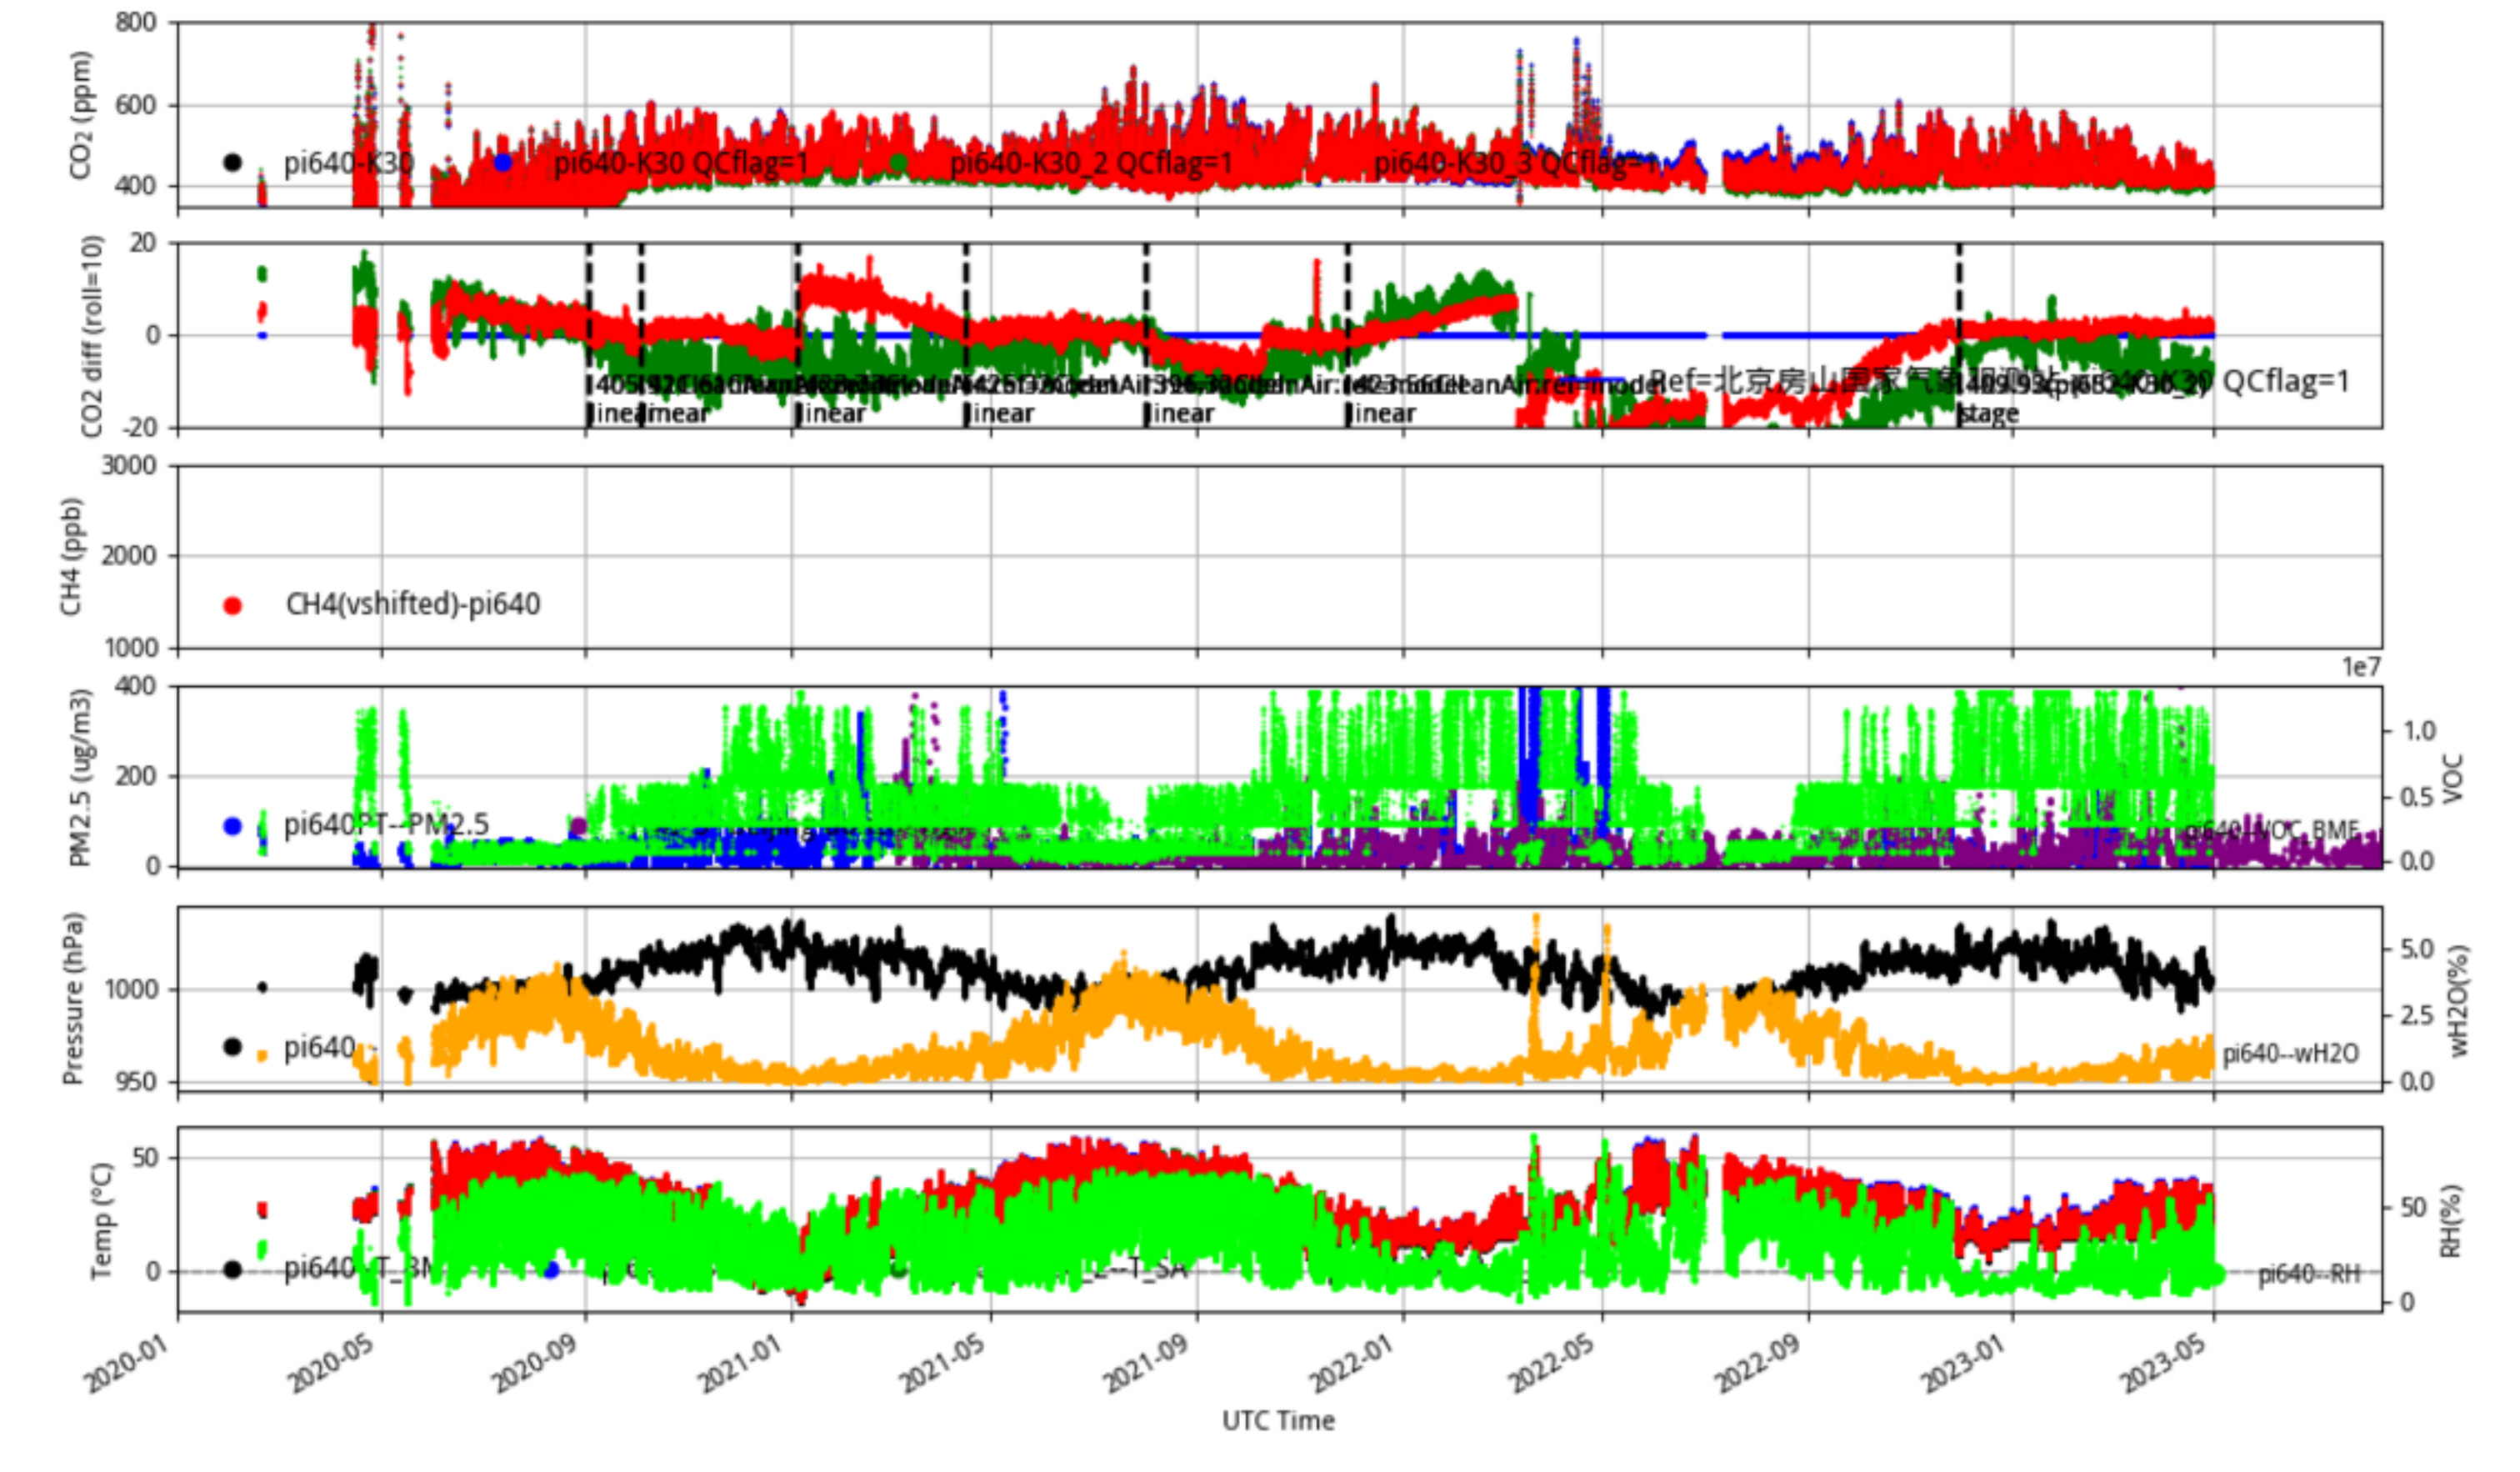

Plot created: 2023-08-09 05:55 UTC

北京房山国家气象观测站 pi640_JJJ_CleanAir_select tenmin/L2.1 pi640--30-days

Plot created: 2023-08-09 06:02 UTC

北京石景山电话局 pi643_JJJ_CleanAir_select tenmin/L2.1 pi643--30-days

Plot created: 2023-08-09 06:08 UTC