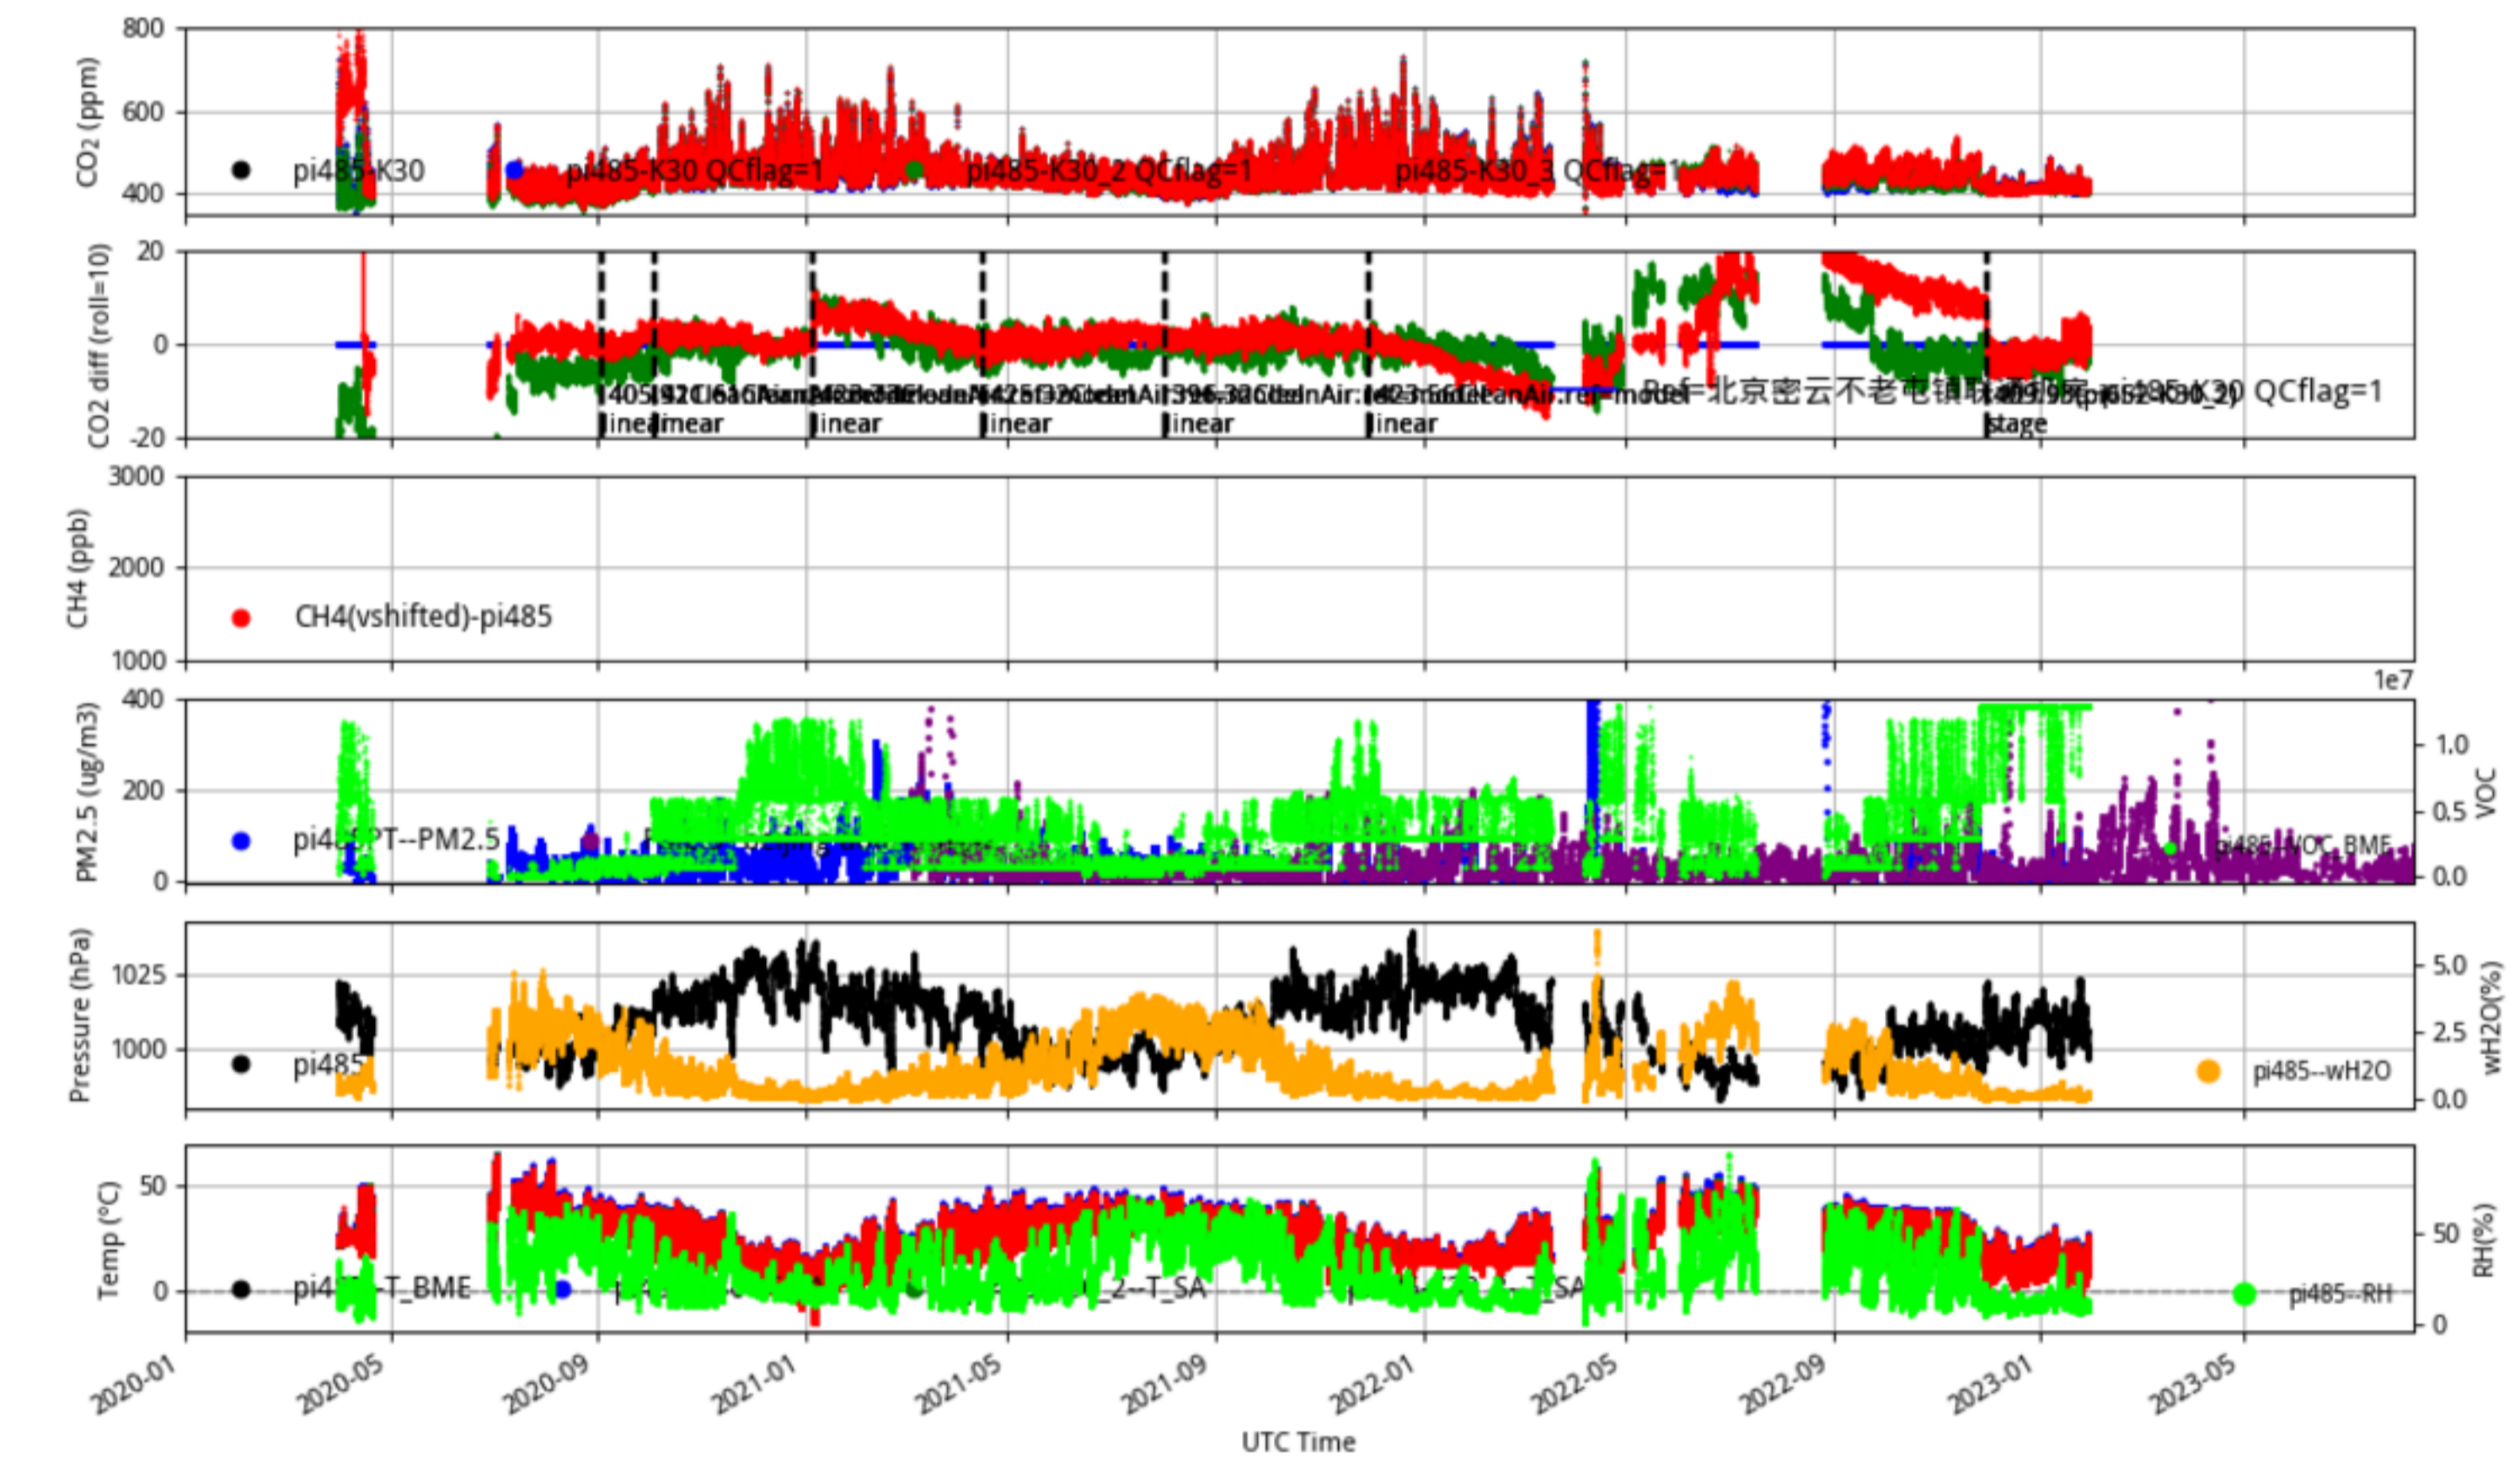

北京密云不老屯镇联通机房 pi485 JJJ_CleanAir_select tenmin/L2.1 pi485--30-days

Plot created: 2023-08-09 05:23 UTC