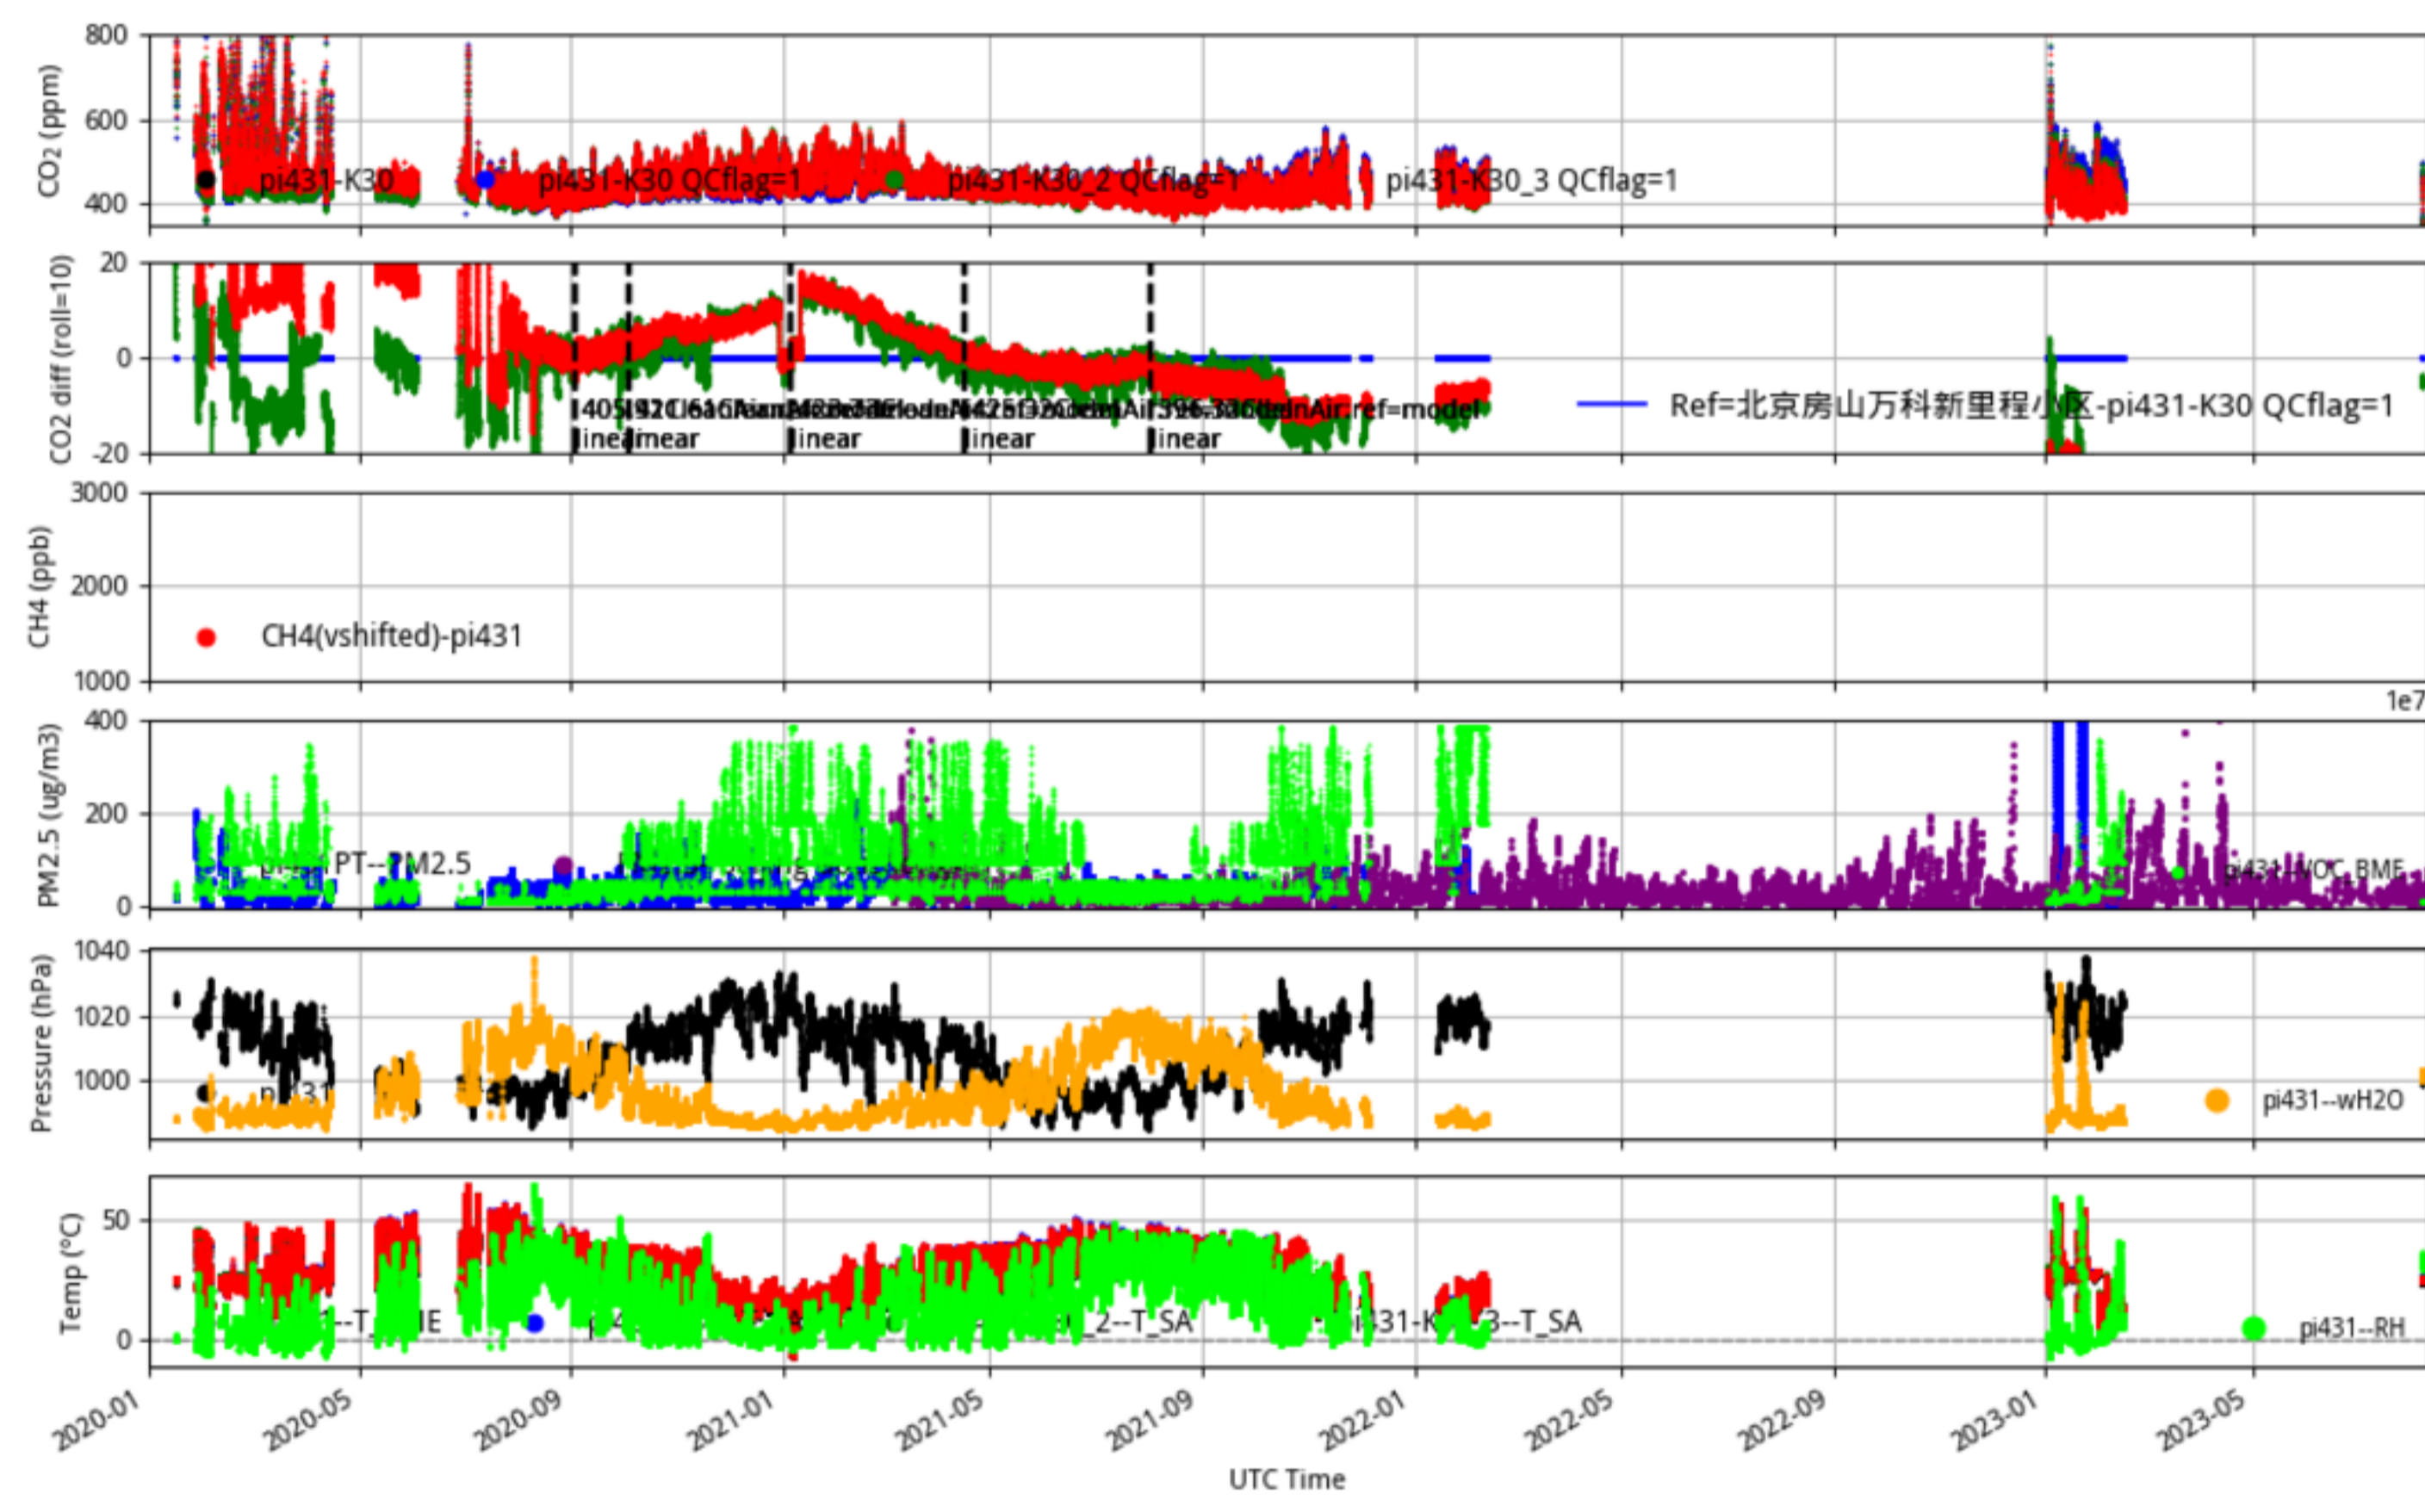

北京房山万科新里程小区 pi431_JJJ_CleanAir_select tenmin/L2.1 pi431--30-days

Plot created: 2023-08-09 04:18 UTC