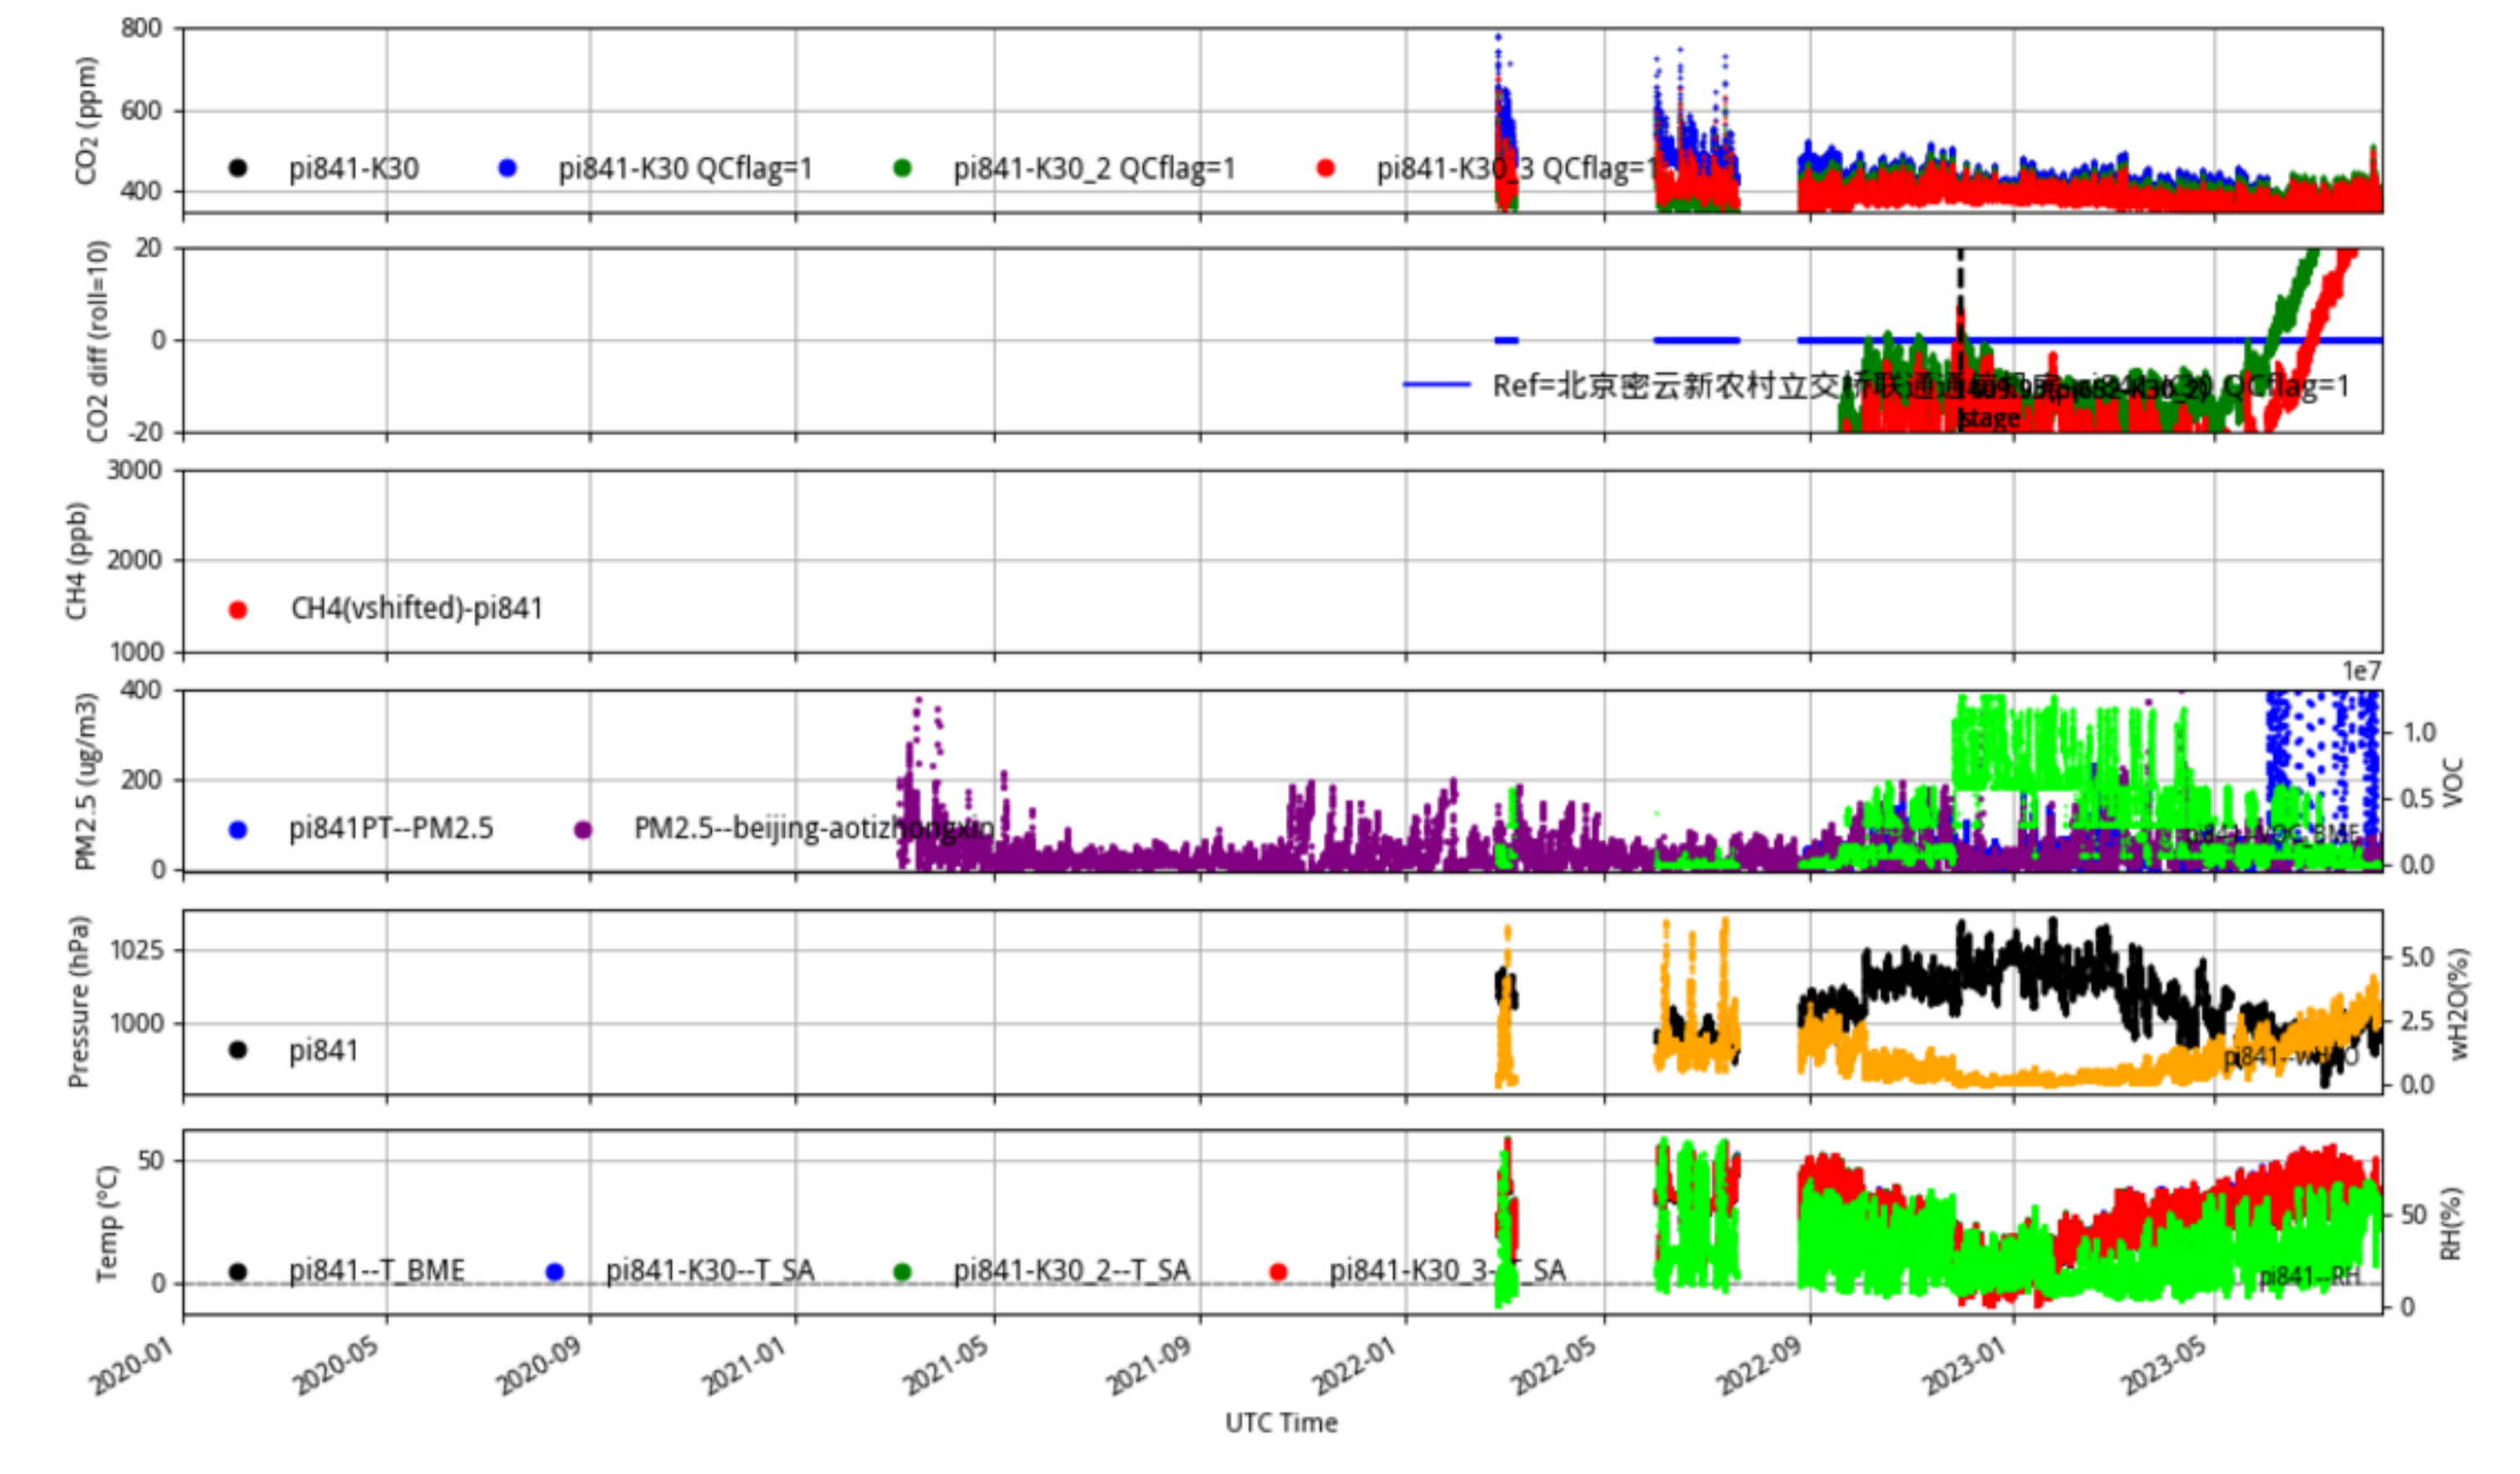

Plot created: 2023-08-09 08:44 UTC

北京密云新农村立交桥联通通信机房 pi841 JJJ_CleanAir_select tenmin/L2.1 pi841--30-days

Plot created: 2023-08-09 08:47 UTC