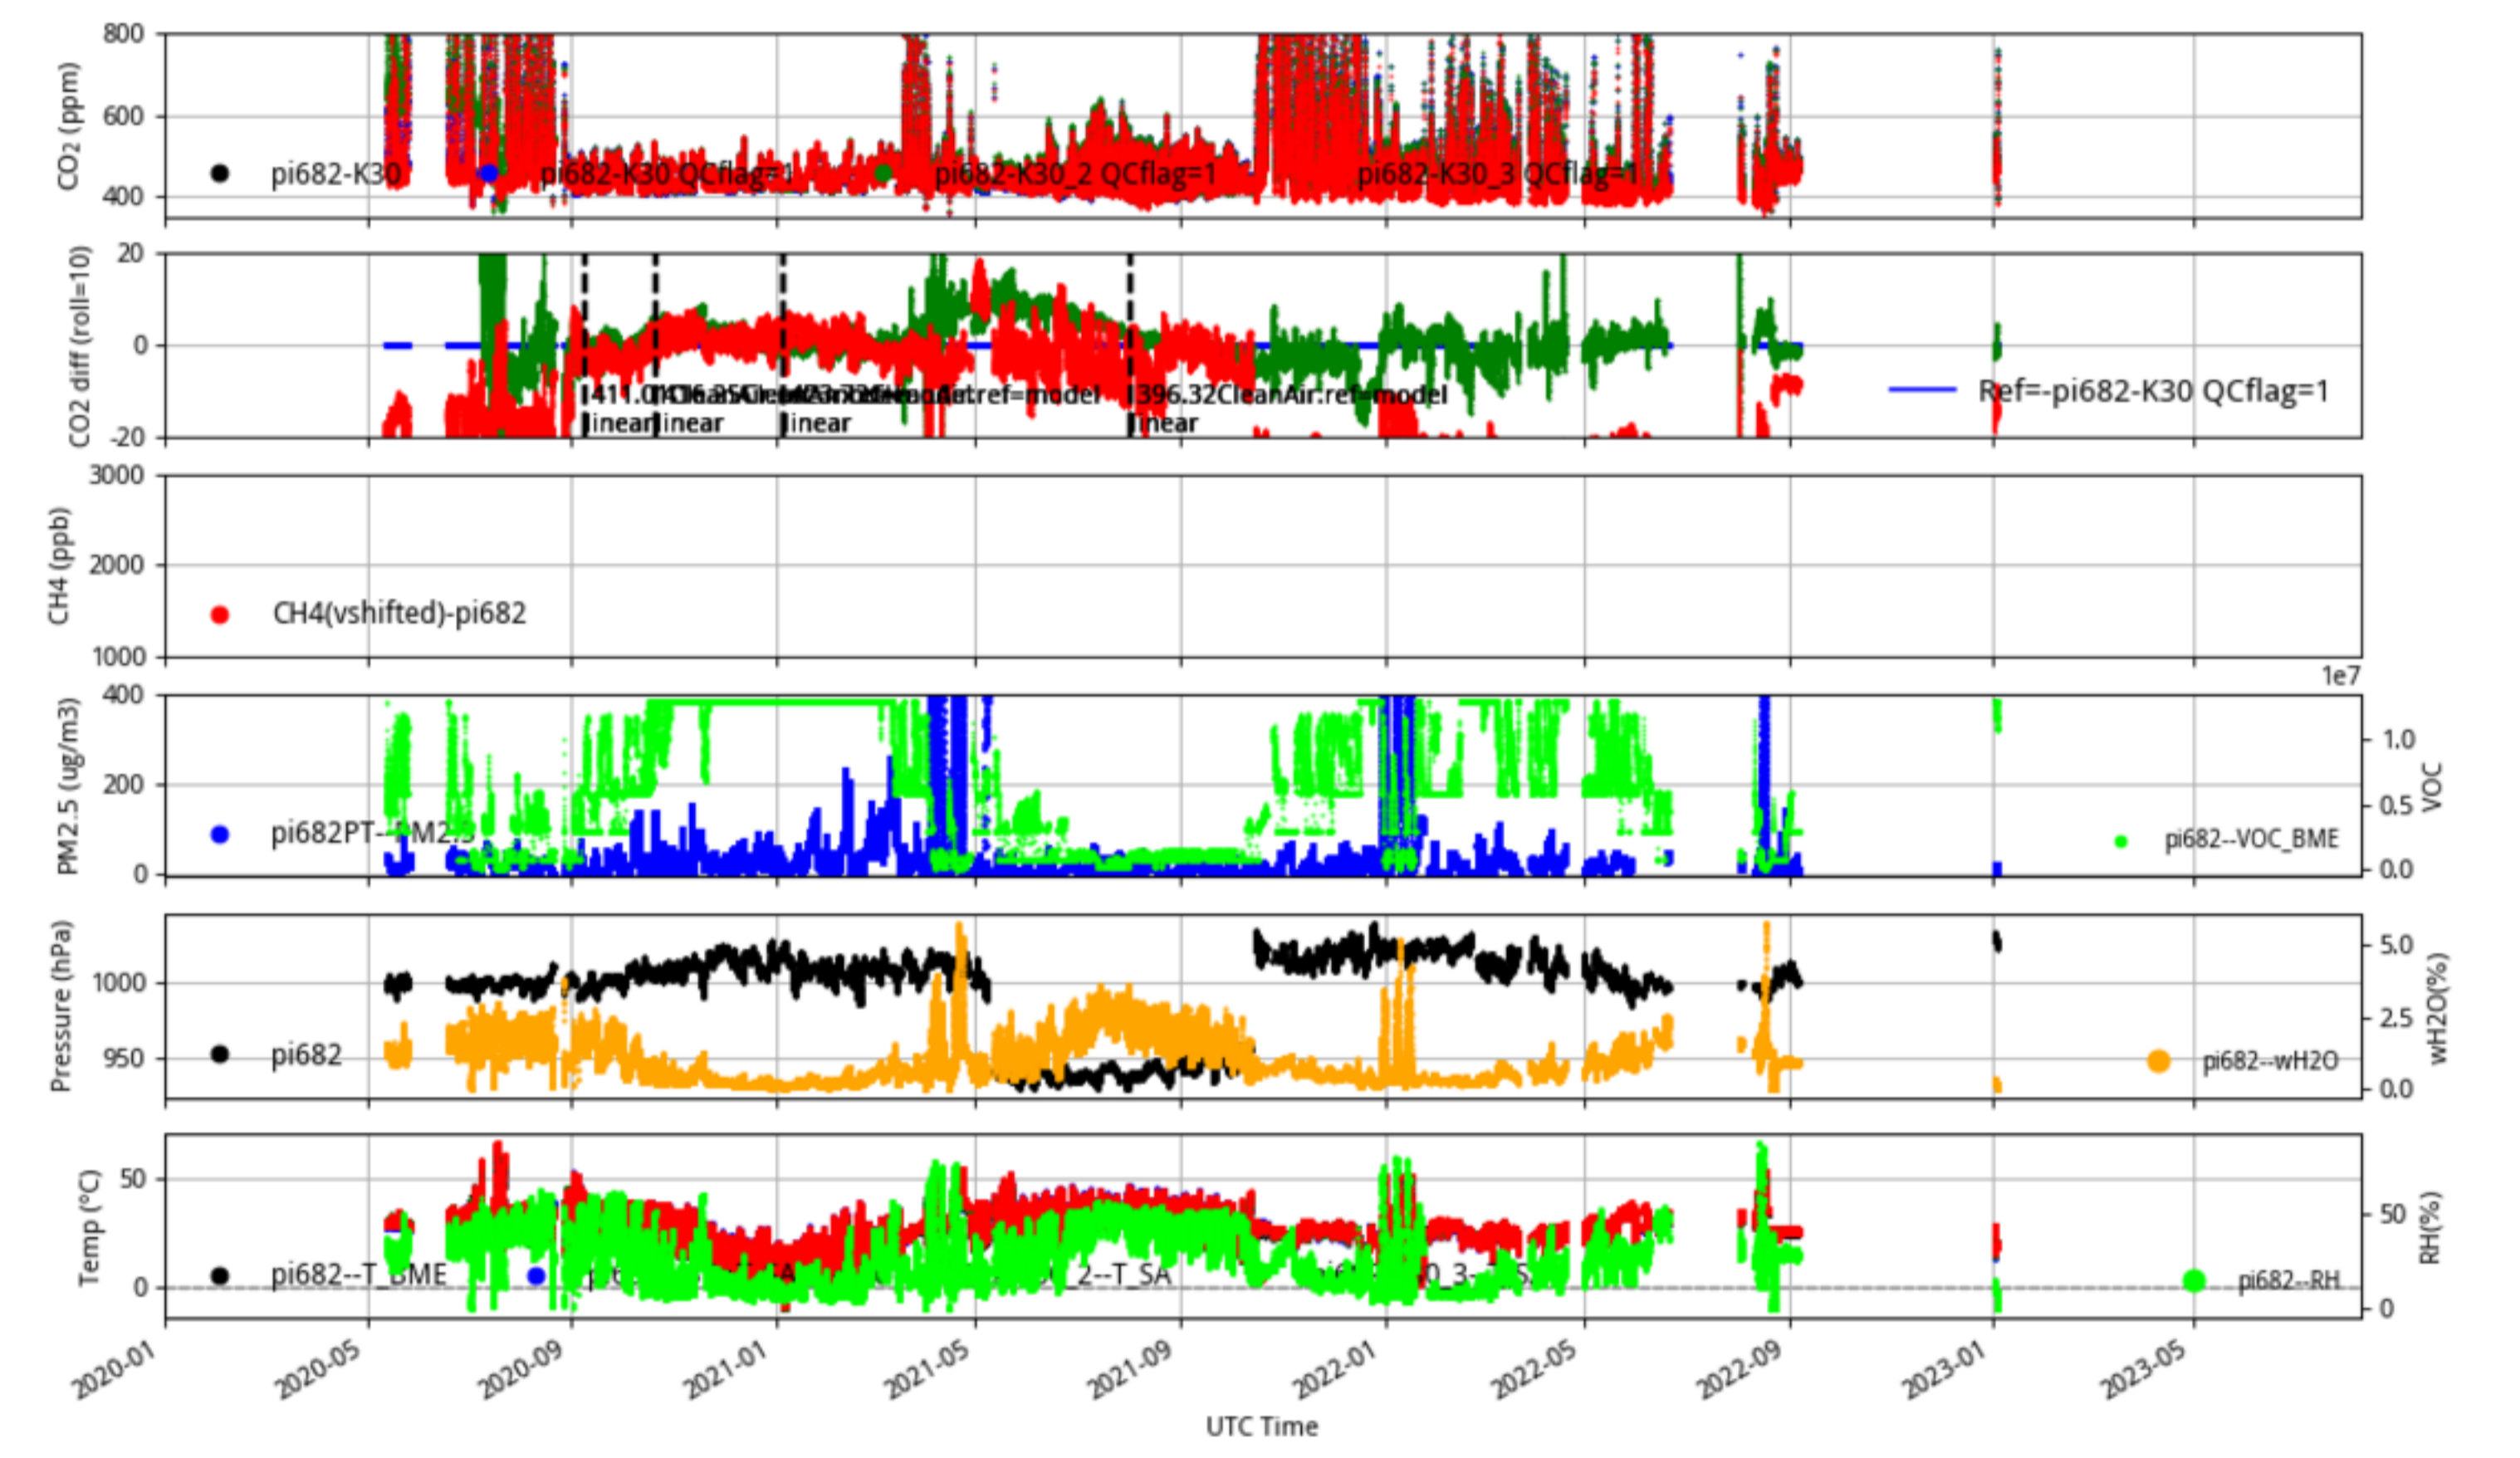

pi682_JJJ_CleanAir_select tenmin/L2.1 pi682--30-days

Plot created: 2023-08-09 07:14 UTC