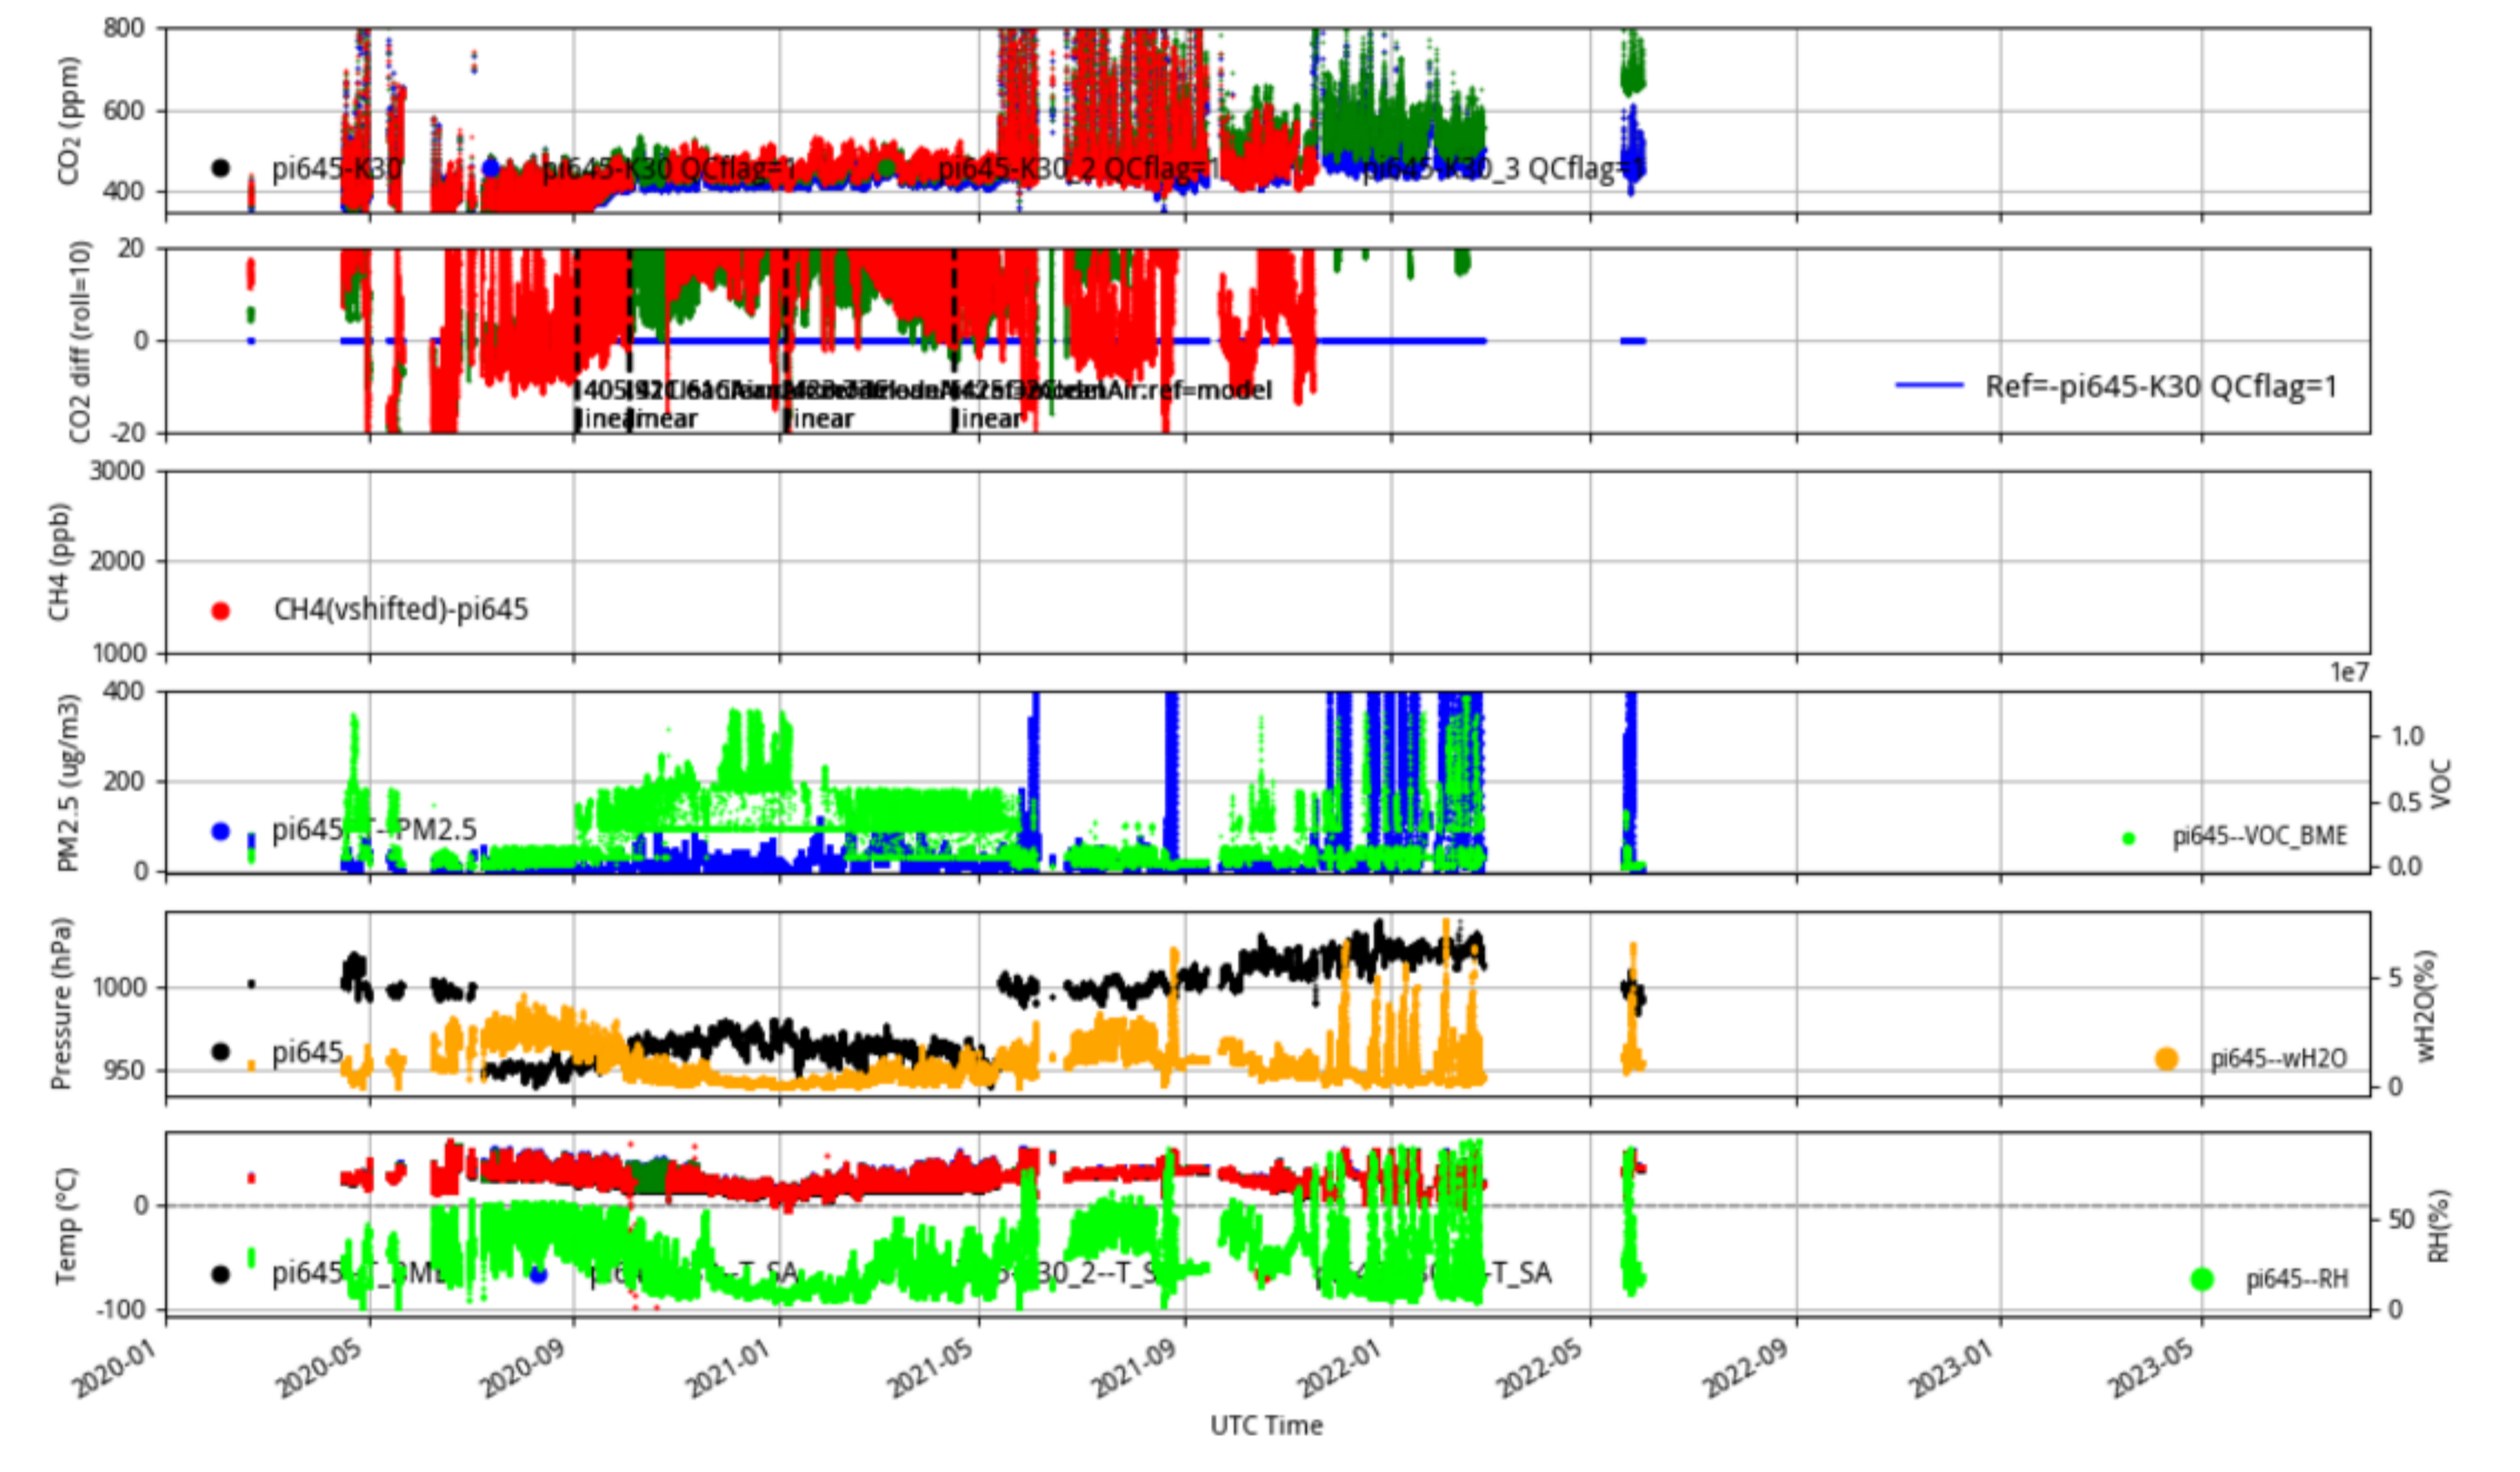

pi645_JJJ_CleanAir_select tenmin/L2.1 pi645--30-days

Plot created: 2023-08-09 06:15 UTC