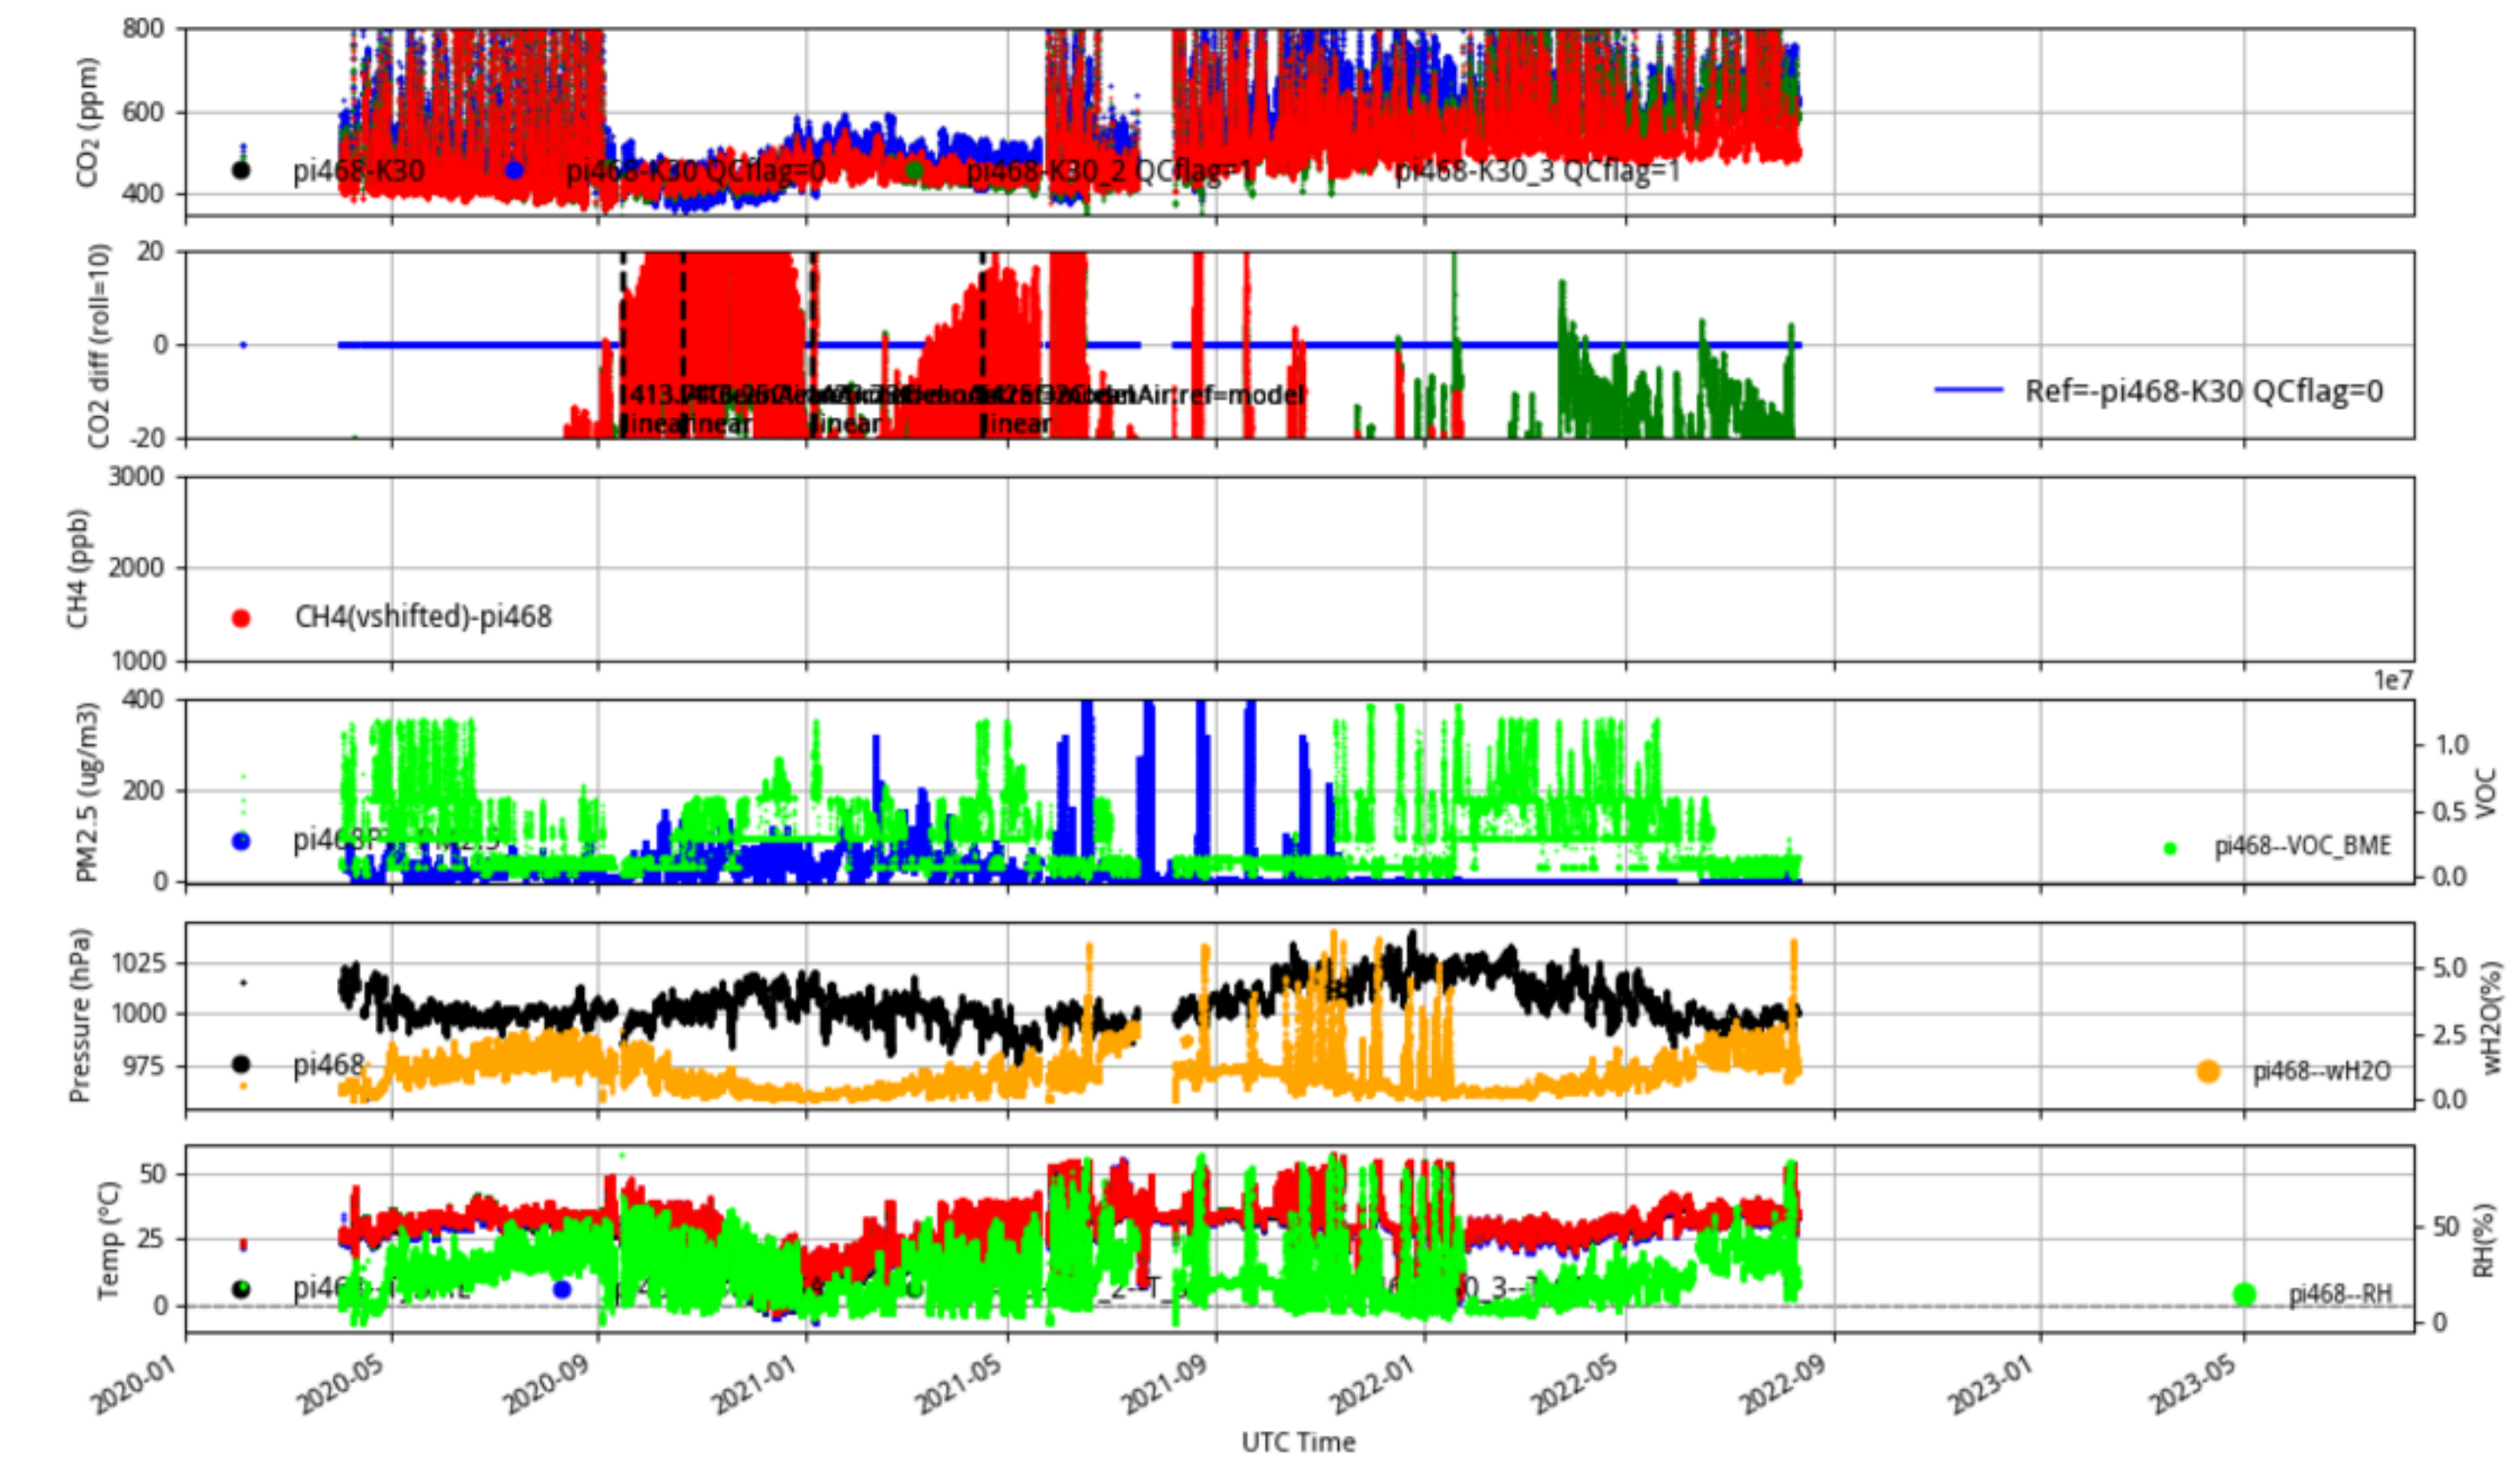

pi468 JJJ_CleanAir_select tenmin/L2.1 pi468--30-days

Plot created: 2023-08-09 05:03 UTC