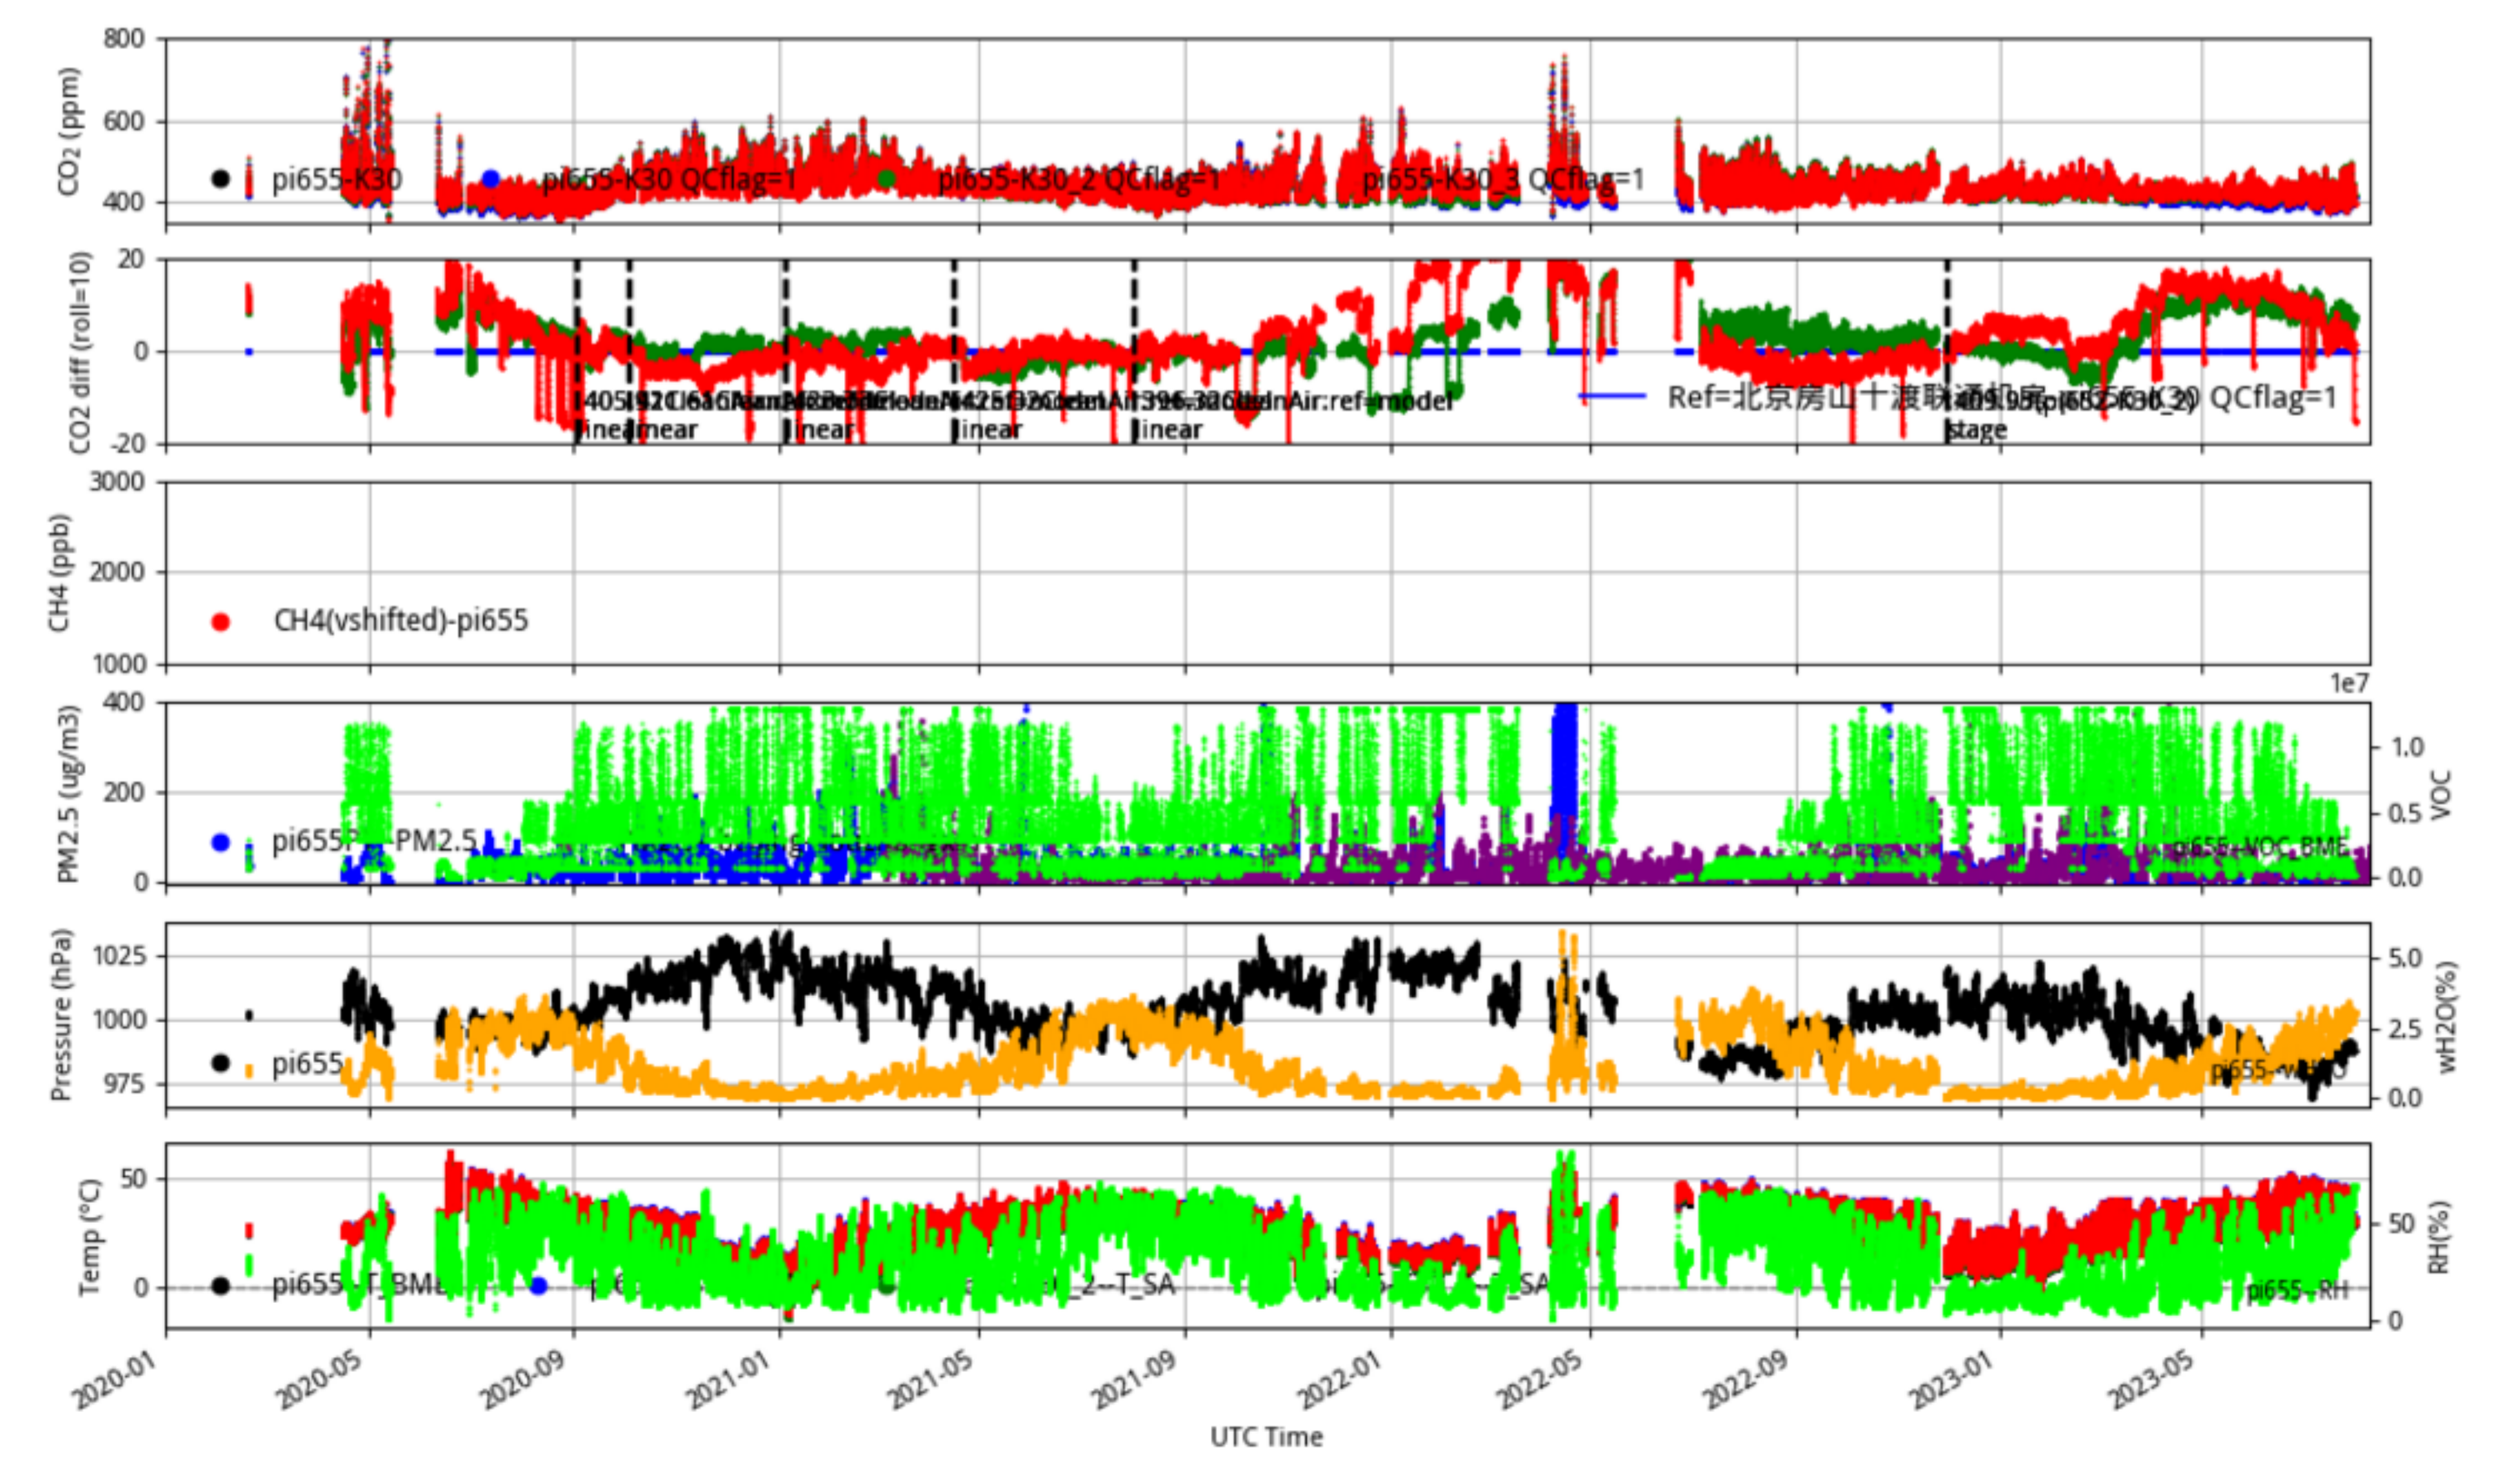

北京房山十渡联通机房 pi655_JJJ_CleanAir_select tenmin/L2.1 pi655--30-days

Plot created: 2023-08-09 06:34 UTC