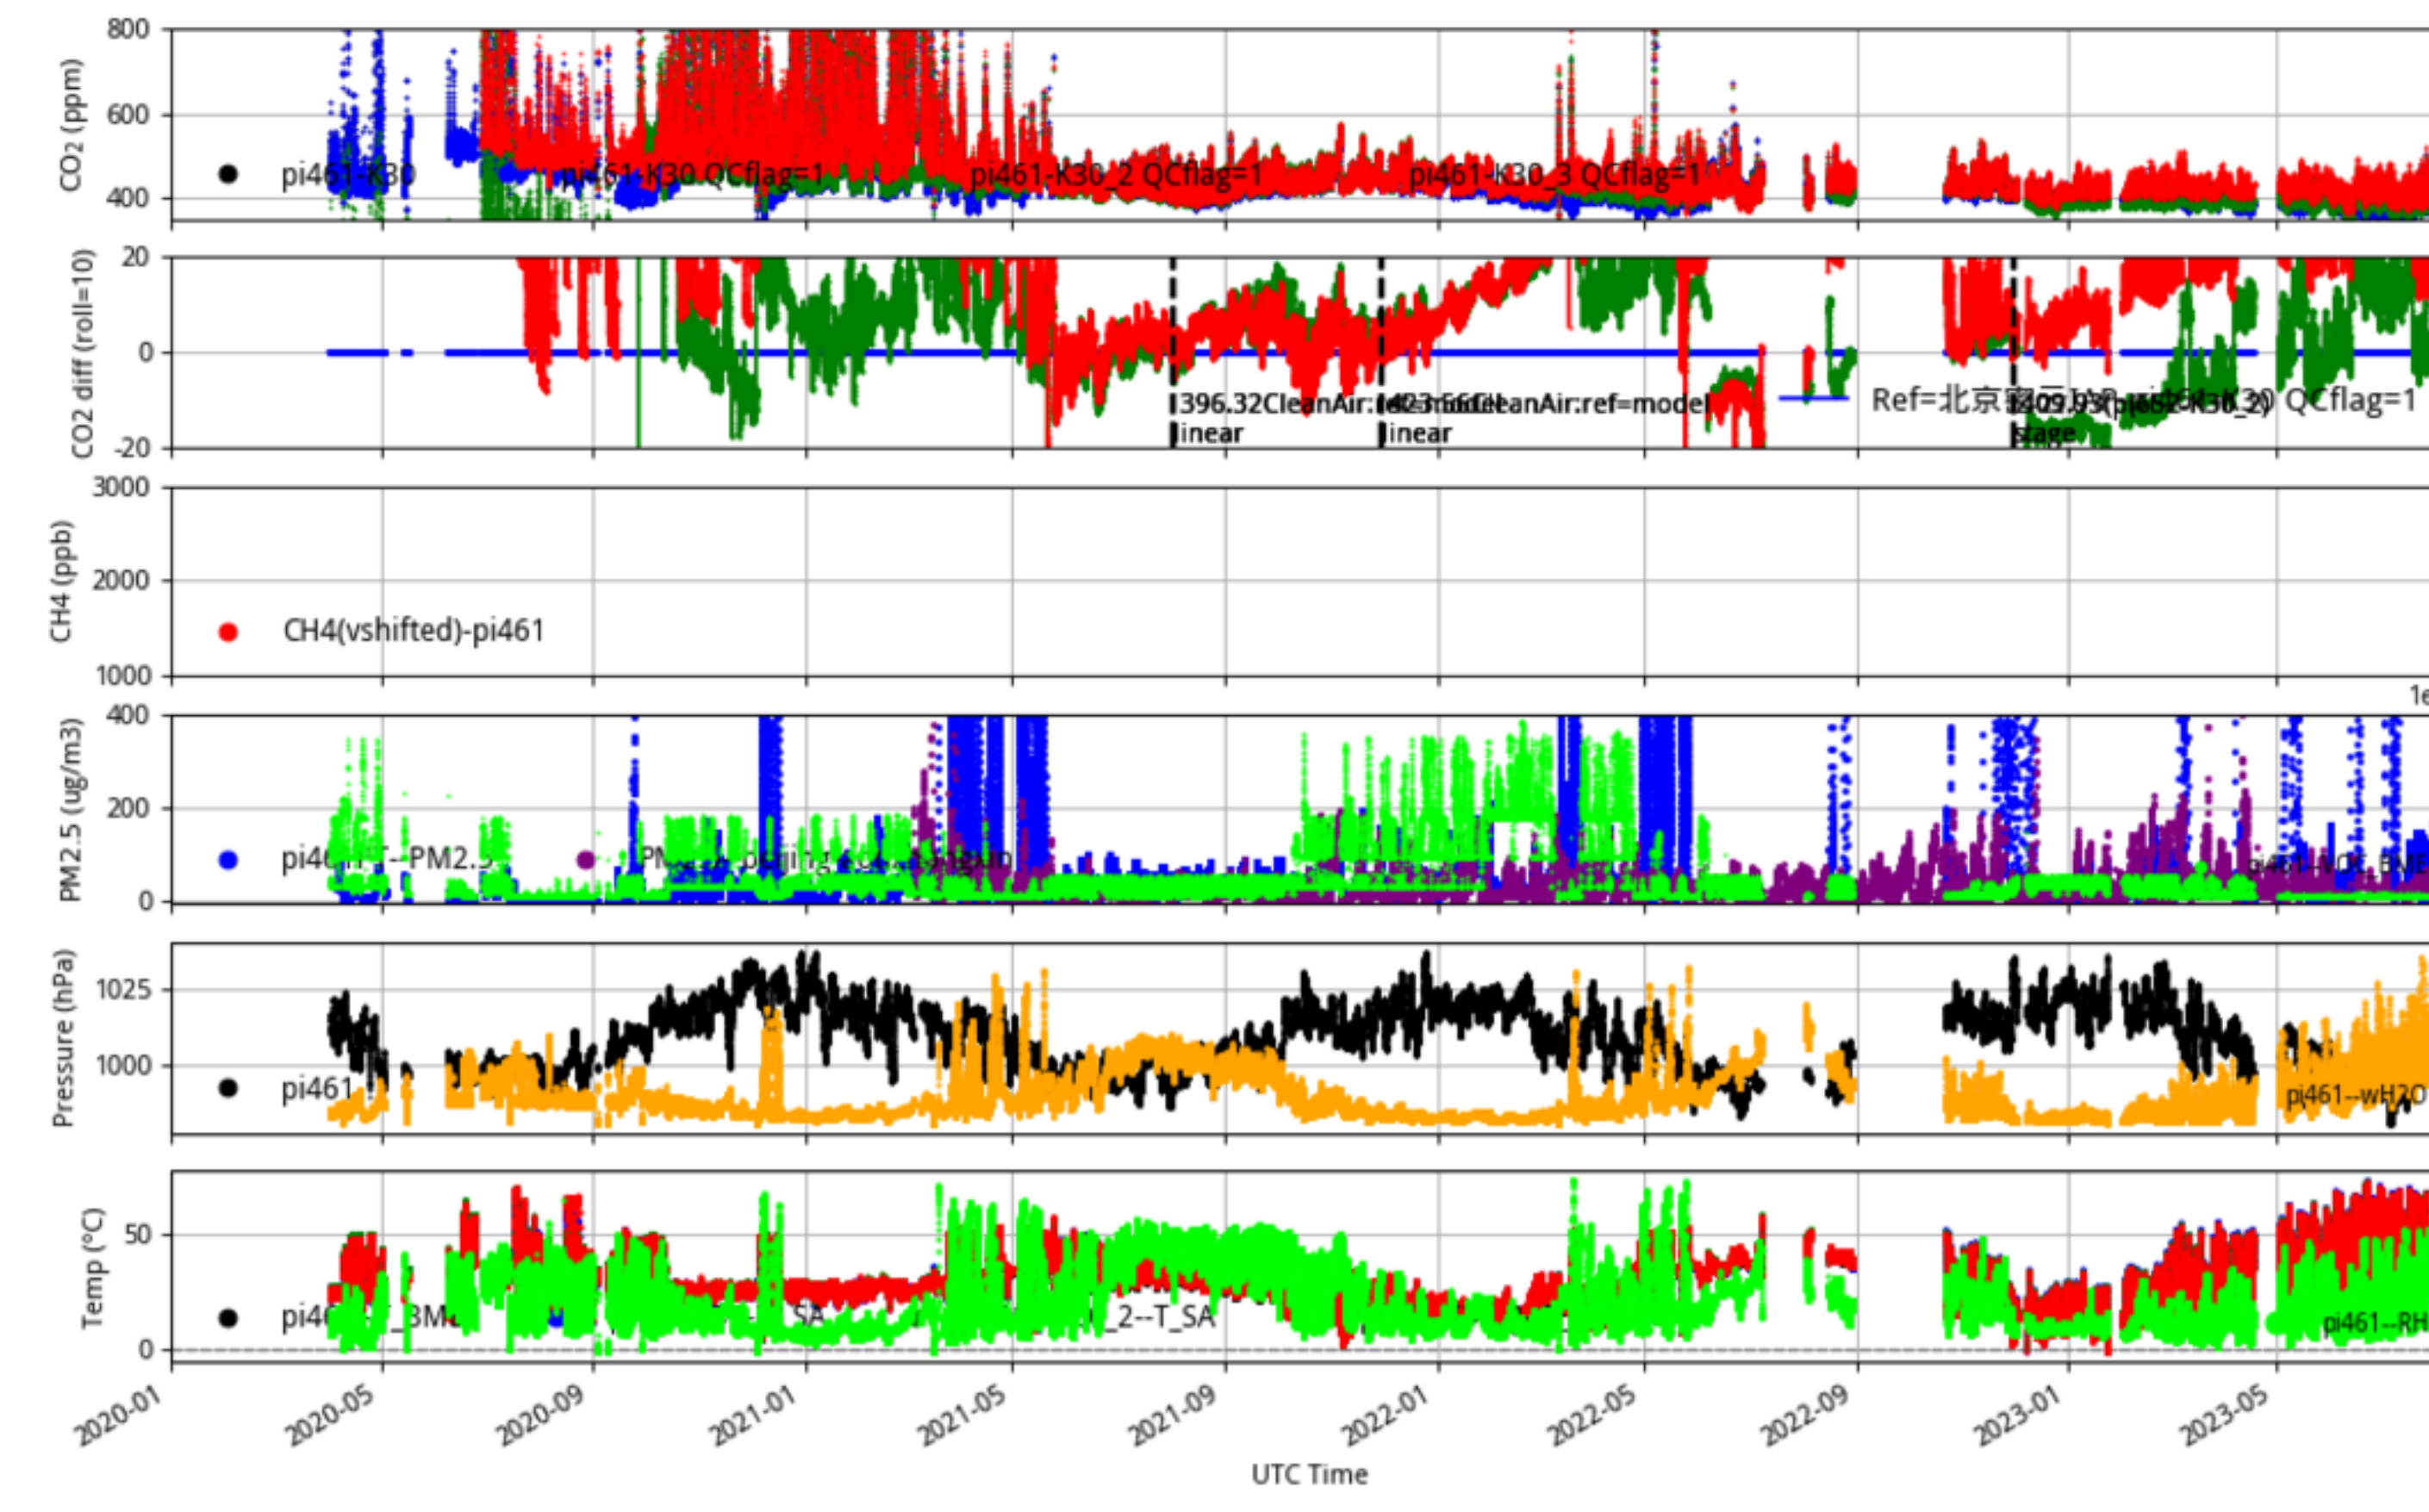

北京密云IAP pi461 JJJ_CleanAir_select tenmin/L2.1 pi461--30-days

Plot created: 2023-08-09 04:57 UTC