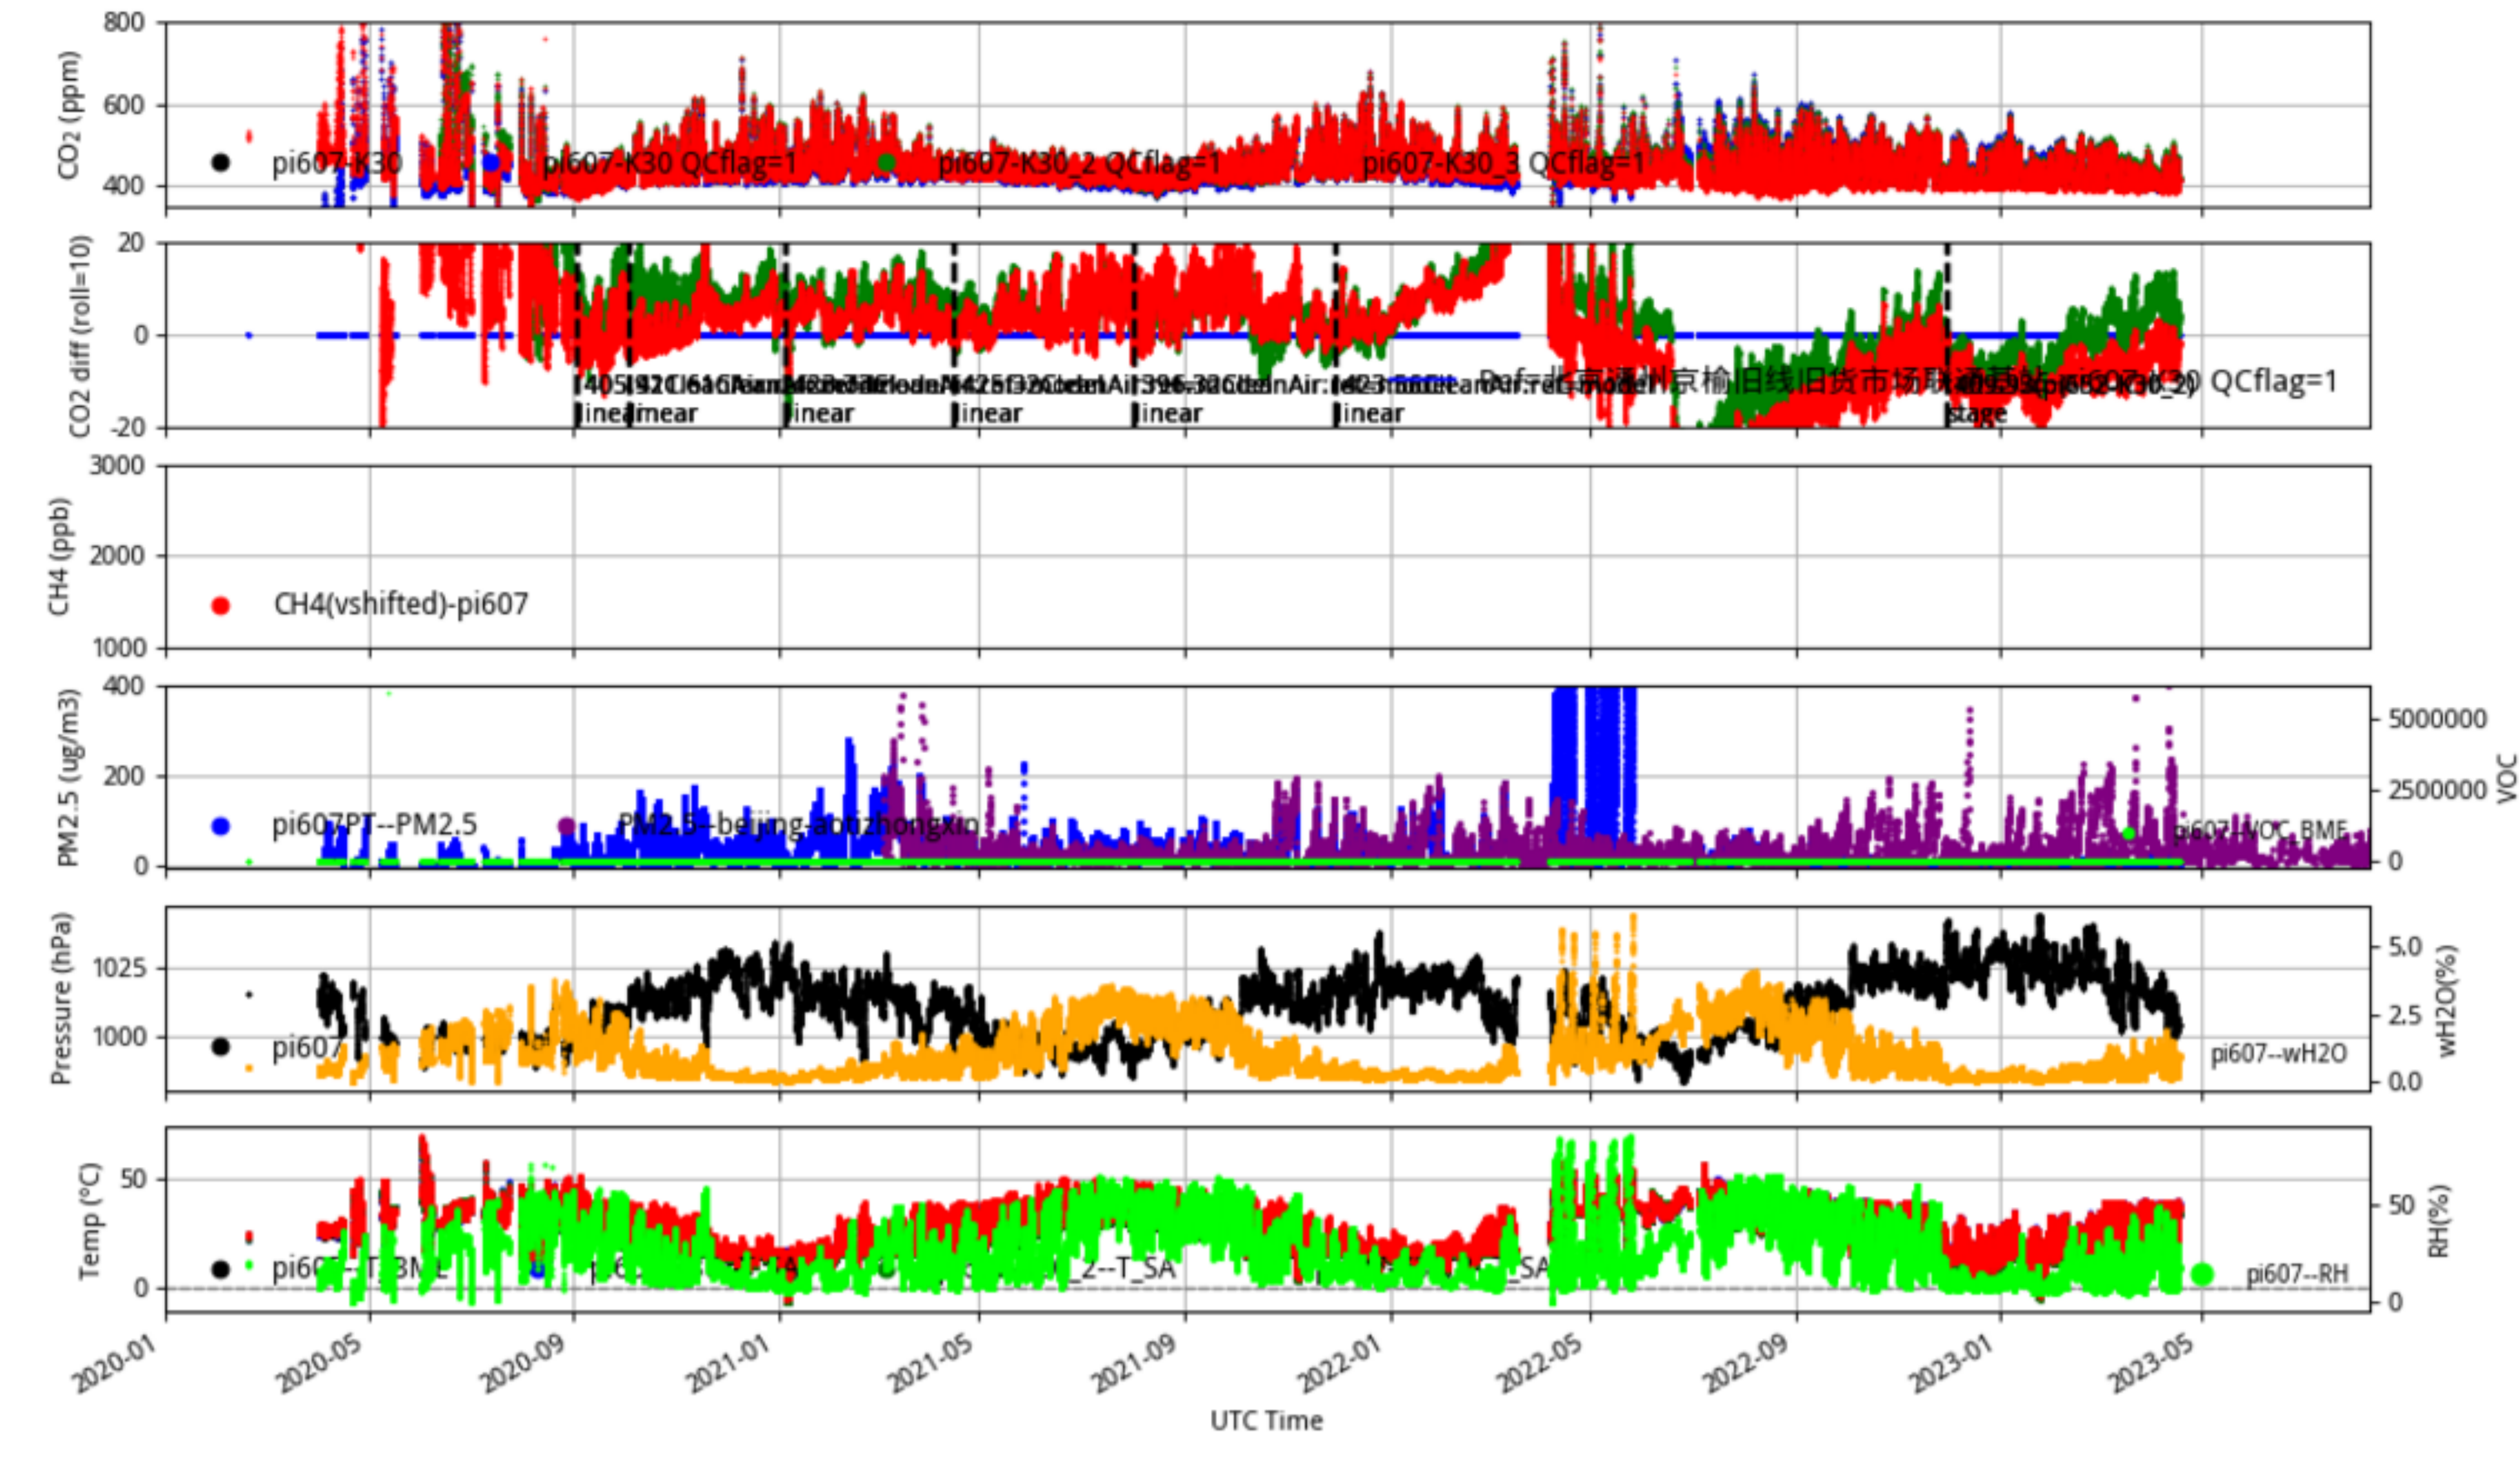

Plot created: 2023-08-09 05:55 UTC

北京房山国家气象观测站 pi640_JJJ_CleanAir_select tenmin/L2.1 pi640--30-days

Plot created: 2023-08-09 06:02 UTC

北京石景山电话局 pi643_JJJ_CleanAir_select tenmin/L2.1 pi643--30-days

Plot created: 2023-08-09 06:08 UTC