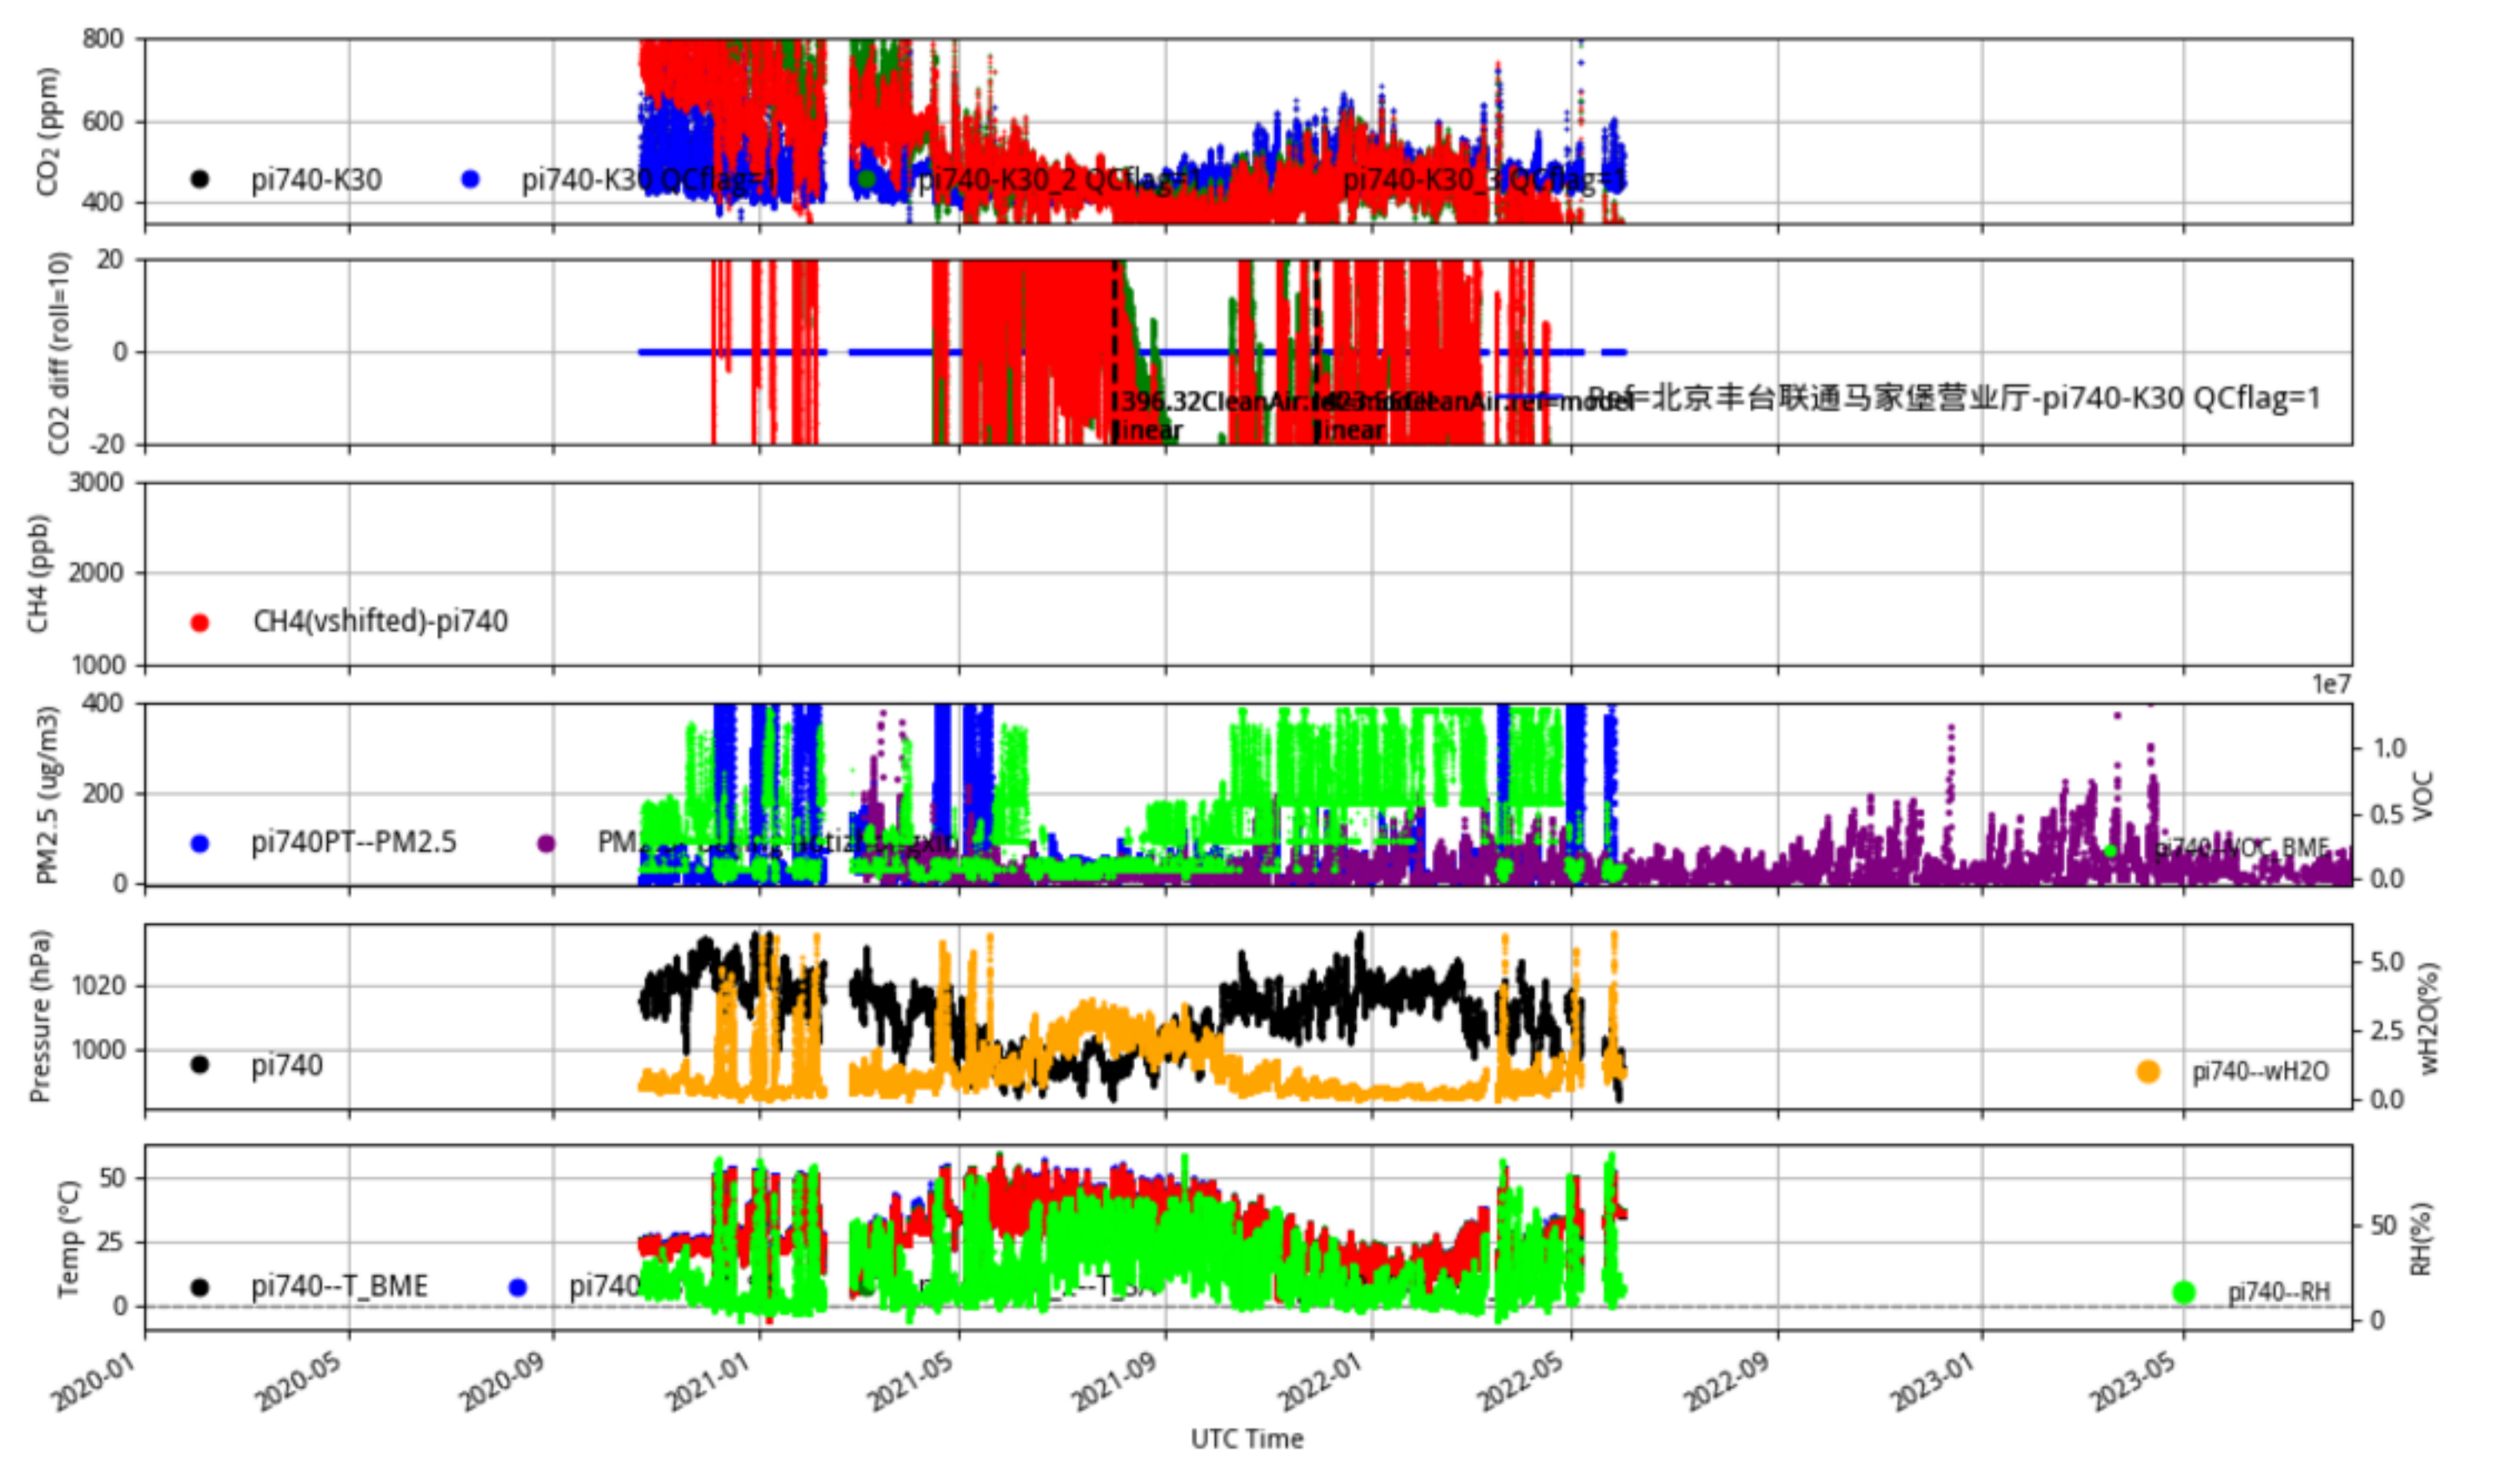

pi704_JJJ_CleanAir_select tenmin/L2.1 pi704--30-days

Plot created: 2023-08-09 08:13 UTC

北京海淀昌运宫路电话局 pi709_JJJ_CleanAir_select tenmin/L2.1 pi709--30-days

Plot created: 2023-08-09 08:19 UTC

北京丰台联通马家堡营业厅 pi740_JJJ_CleanAir_select tenmin/L2.1 pi740--30-days