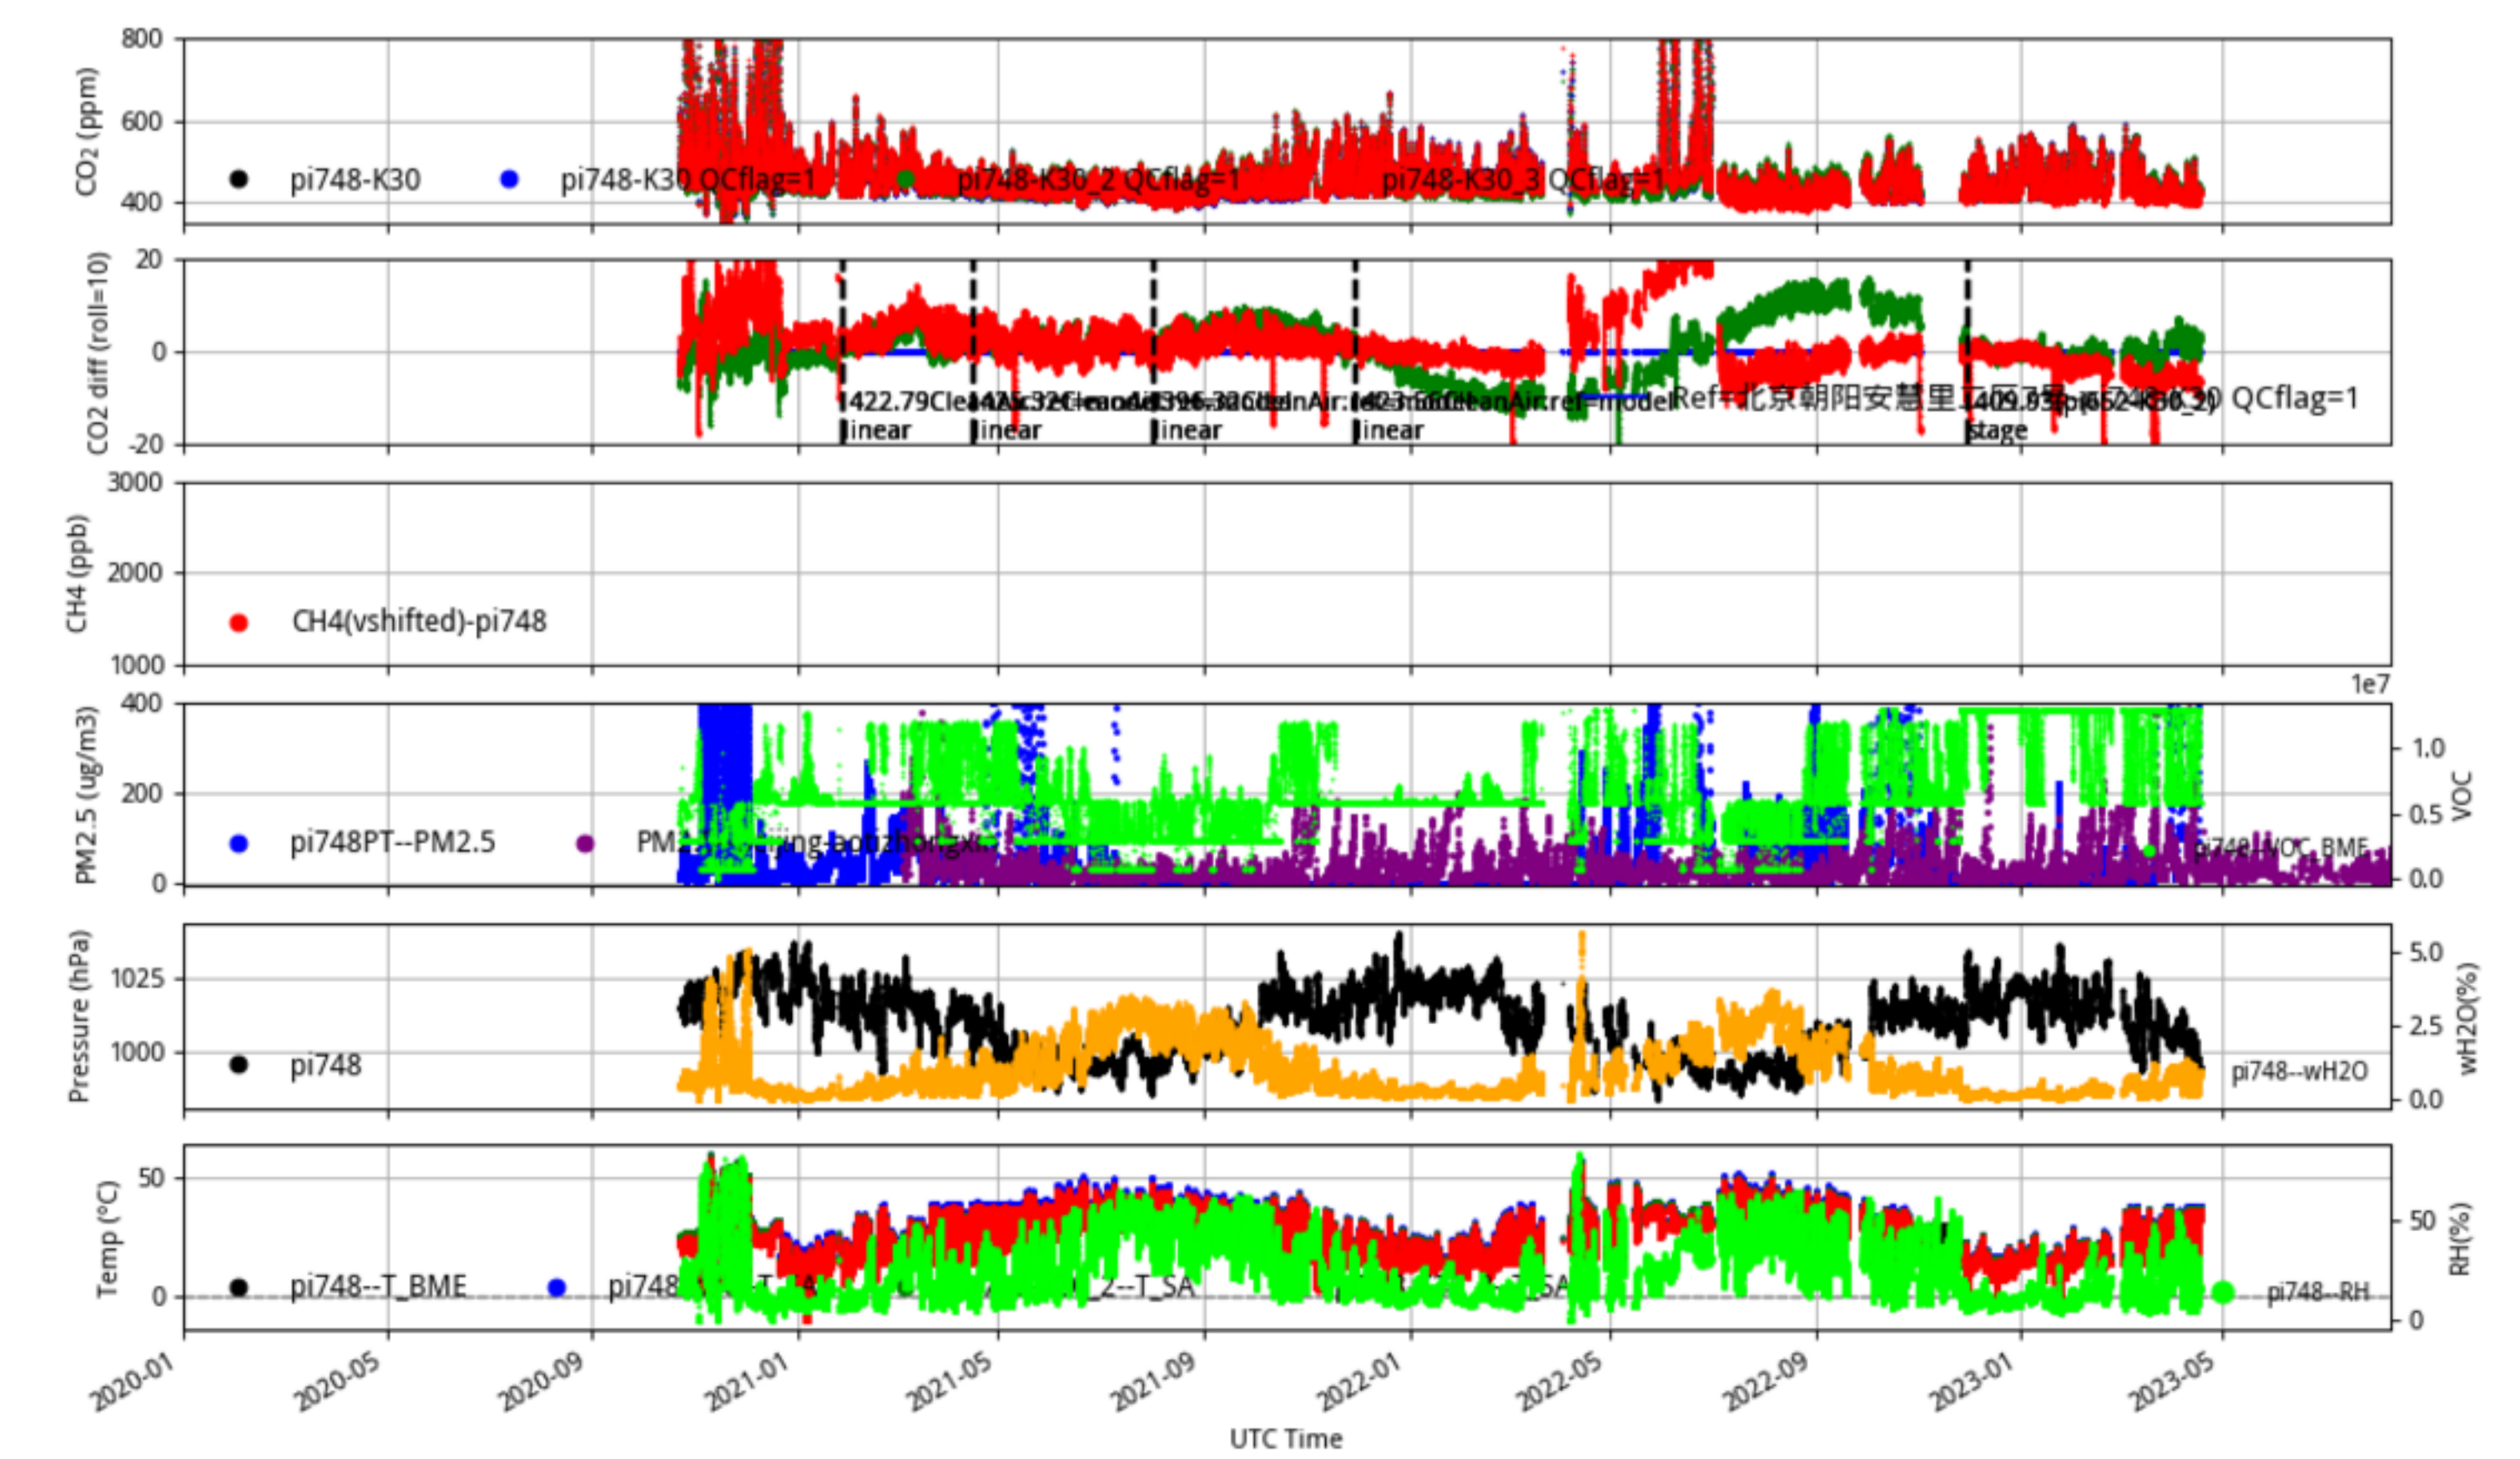

北京朝阳安慧里二区7号 pi748_JJJ_CleanAir_select tenmin/L2.1 pi748--30-days

Plot created: 2023-08-09 08:40 UTC