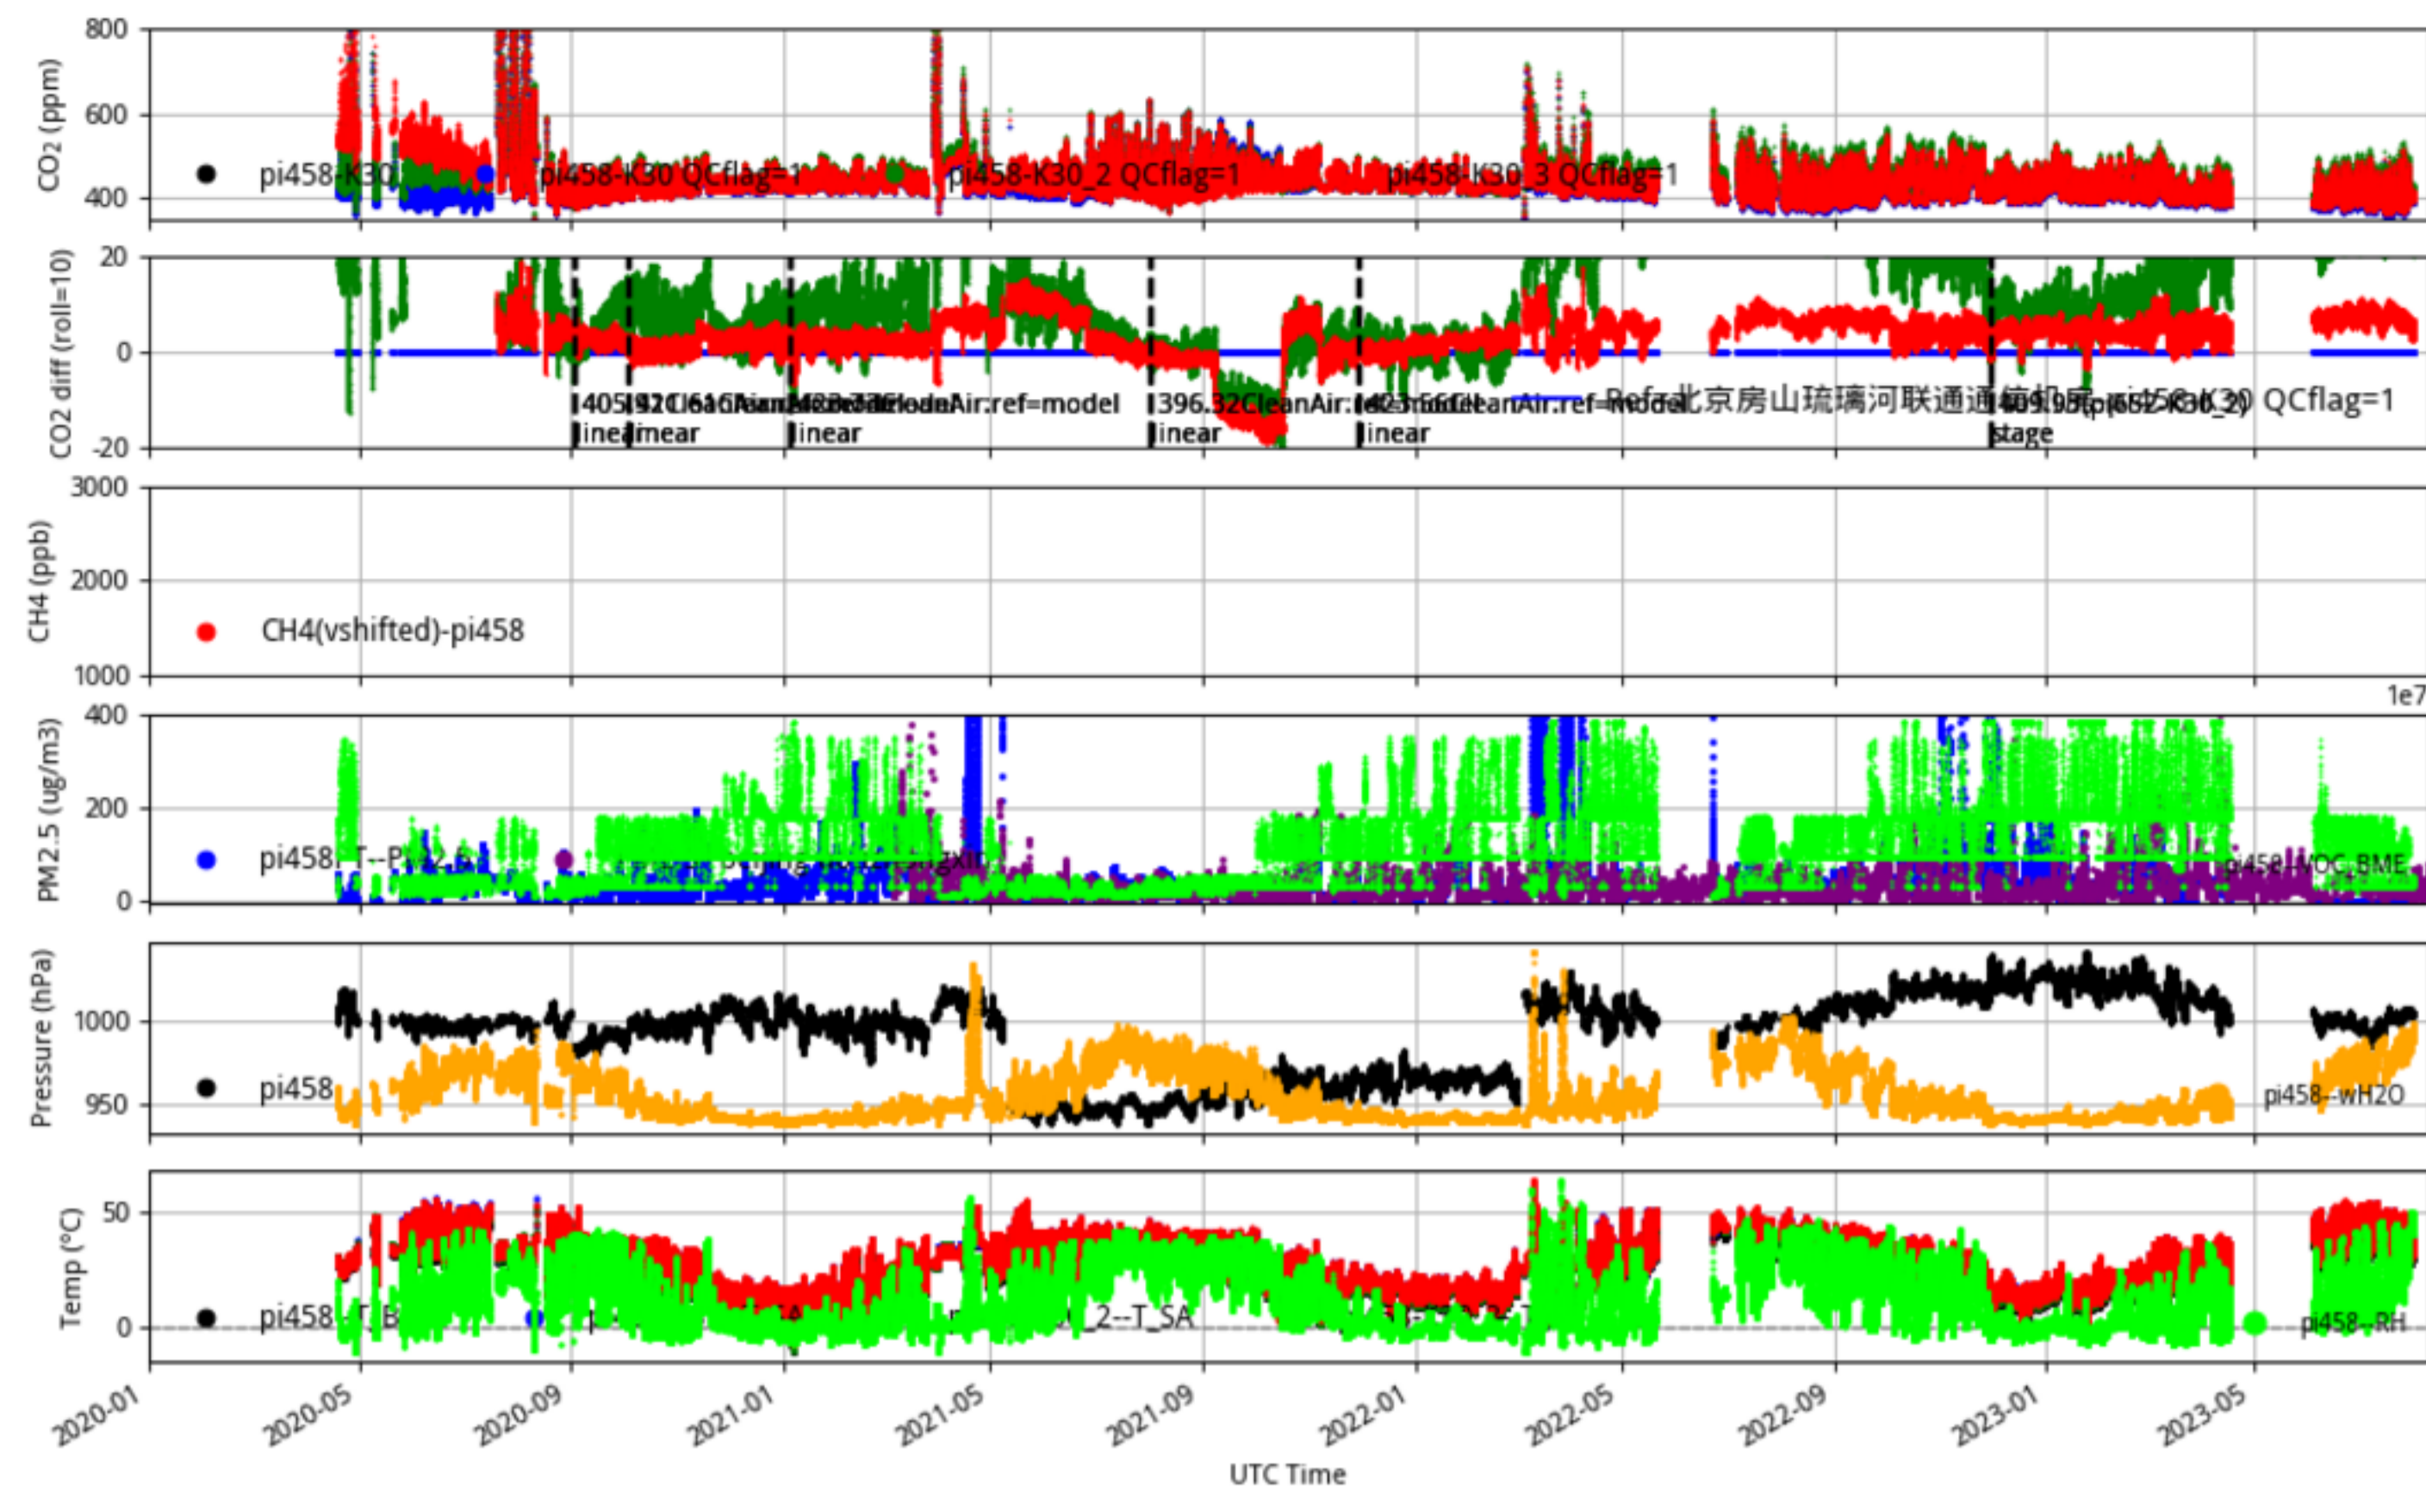

montage-site_plot3-JJJ_CleanAir_select.pdf

北京房山琉璃河联通通信机房 pi458 JJJ_CleanAir_select tenmin/L2.1 pi458--30-days

Plot created: 2023-08-09 04:50 UTC