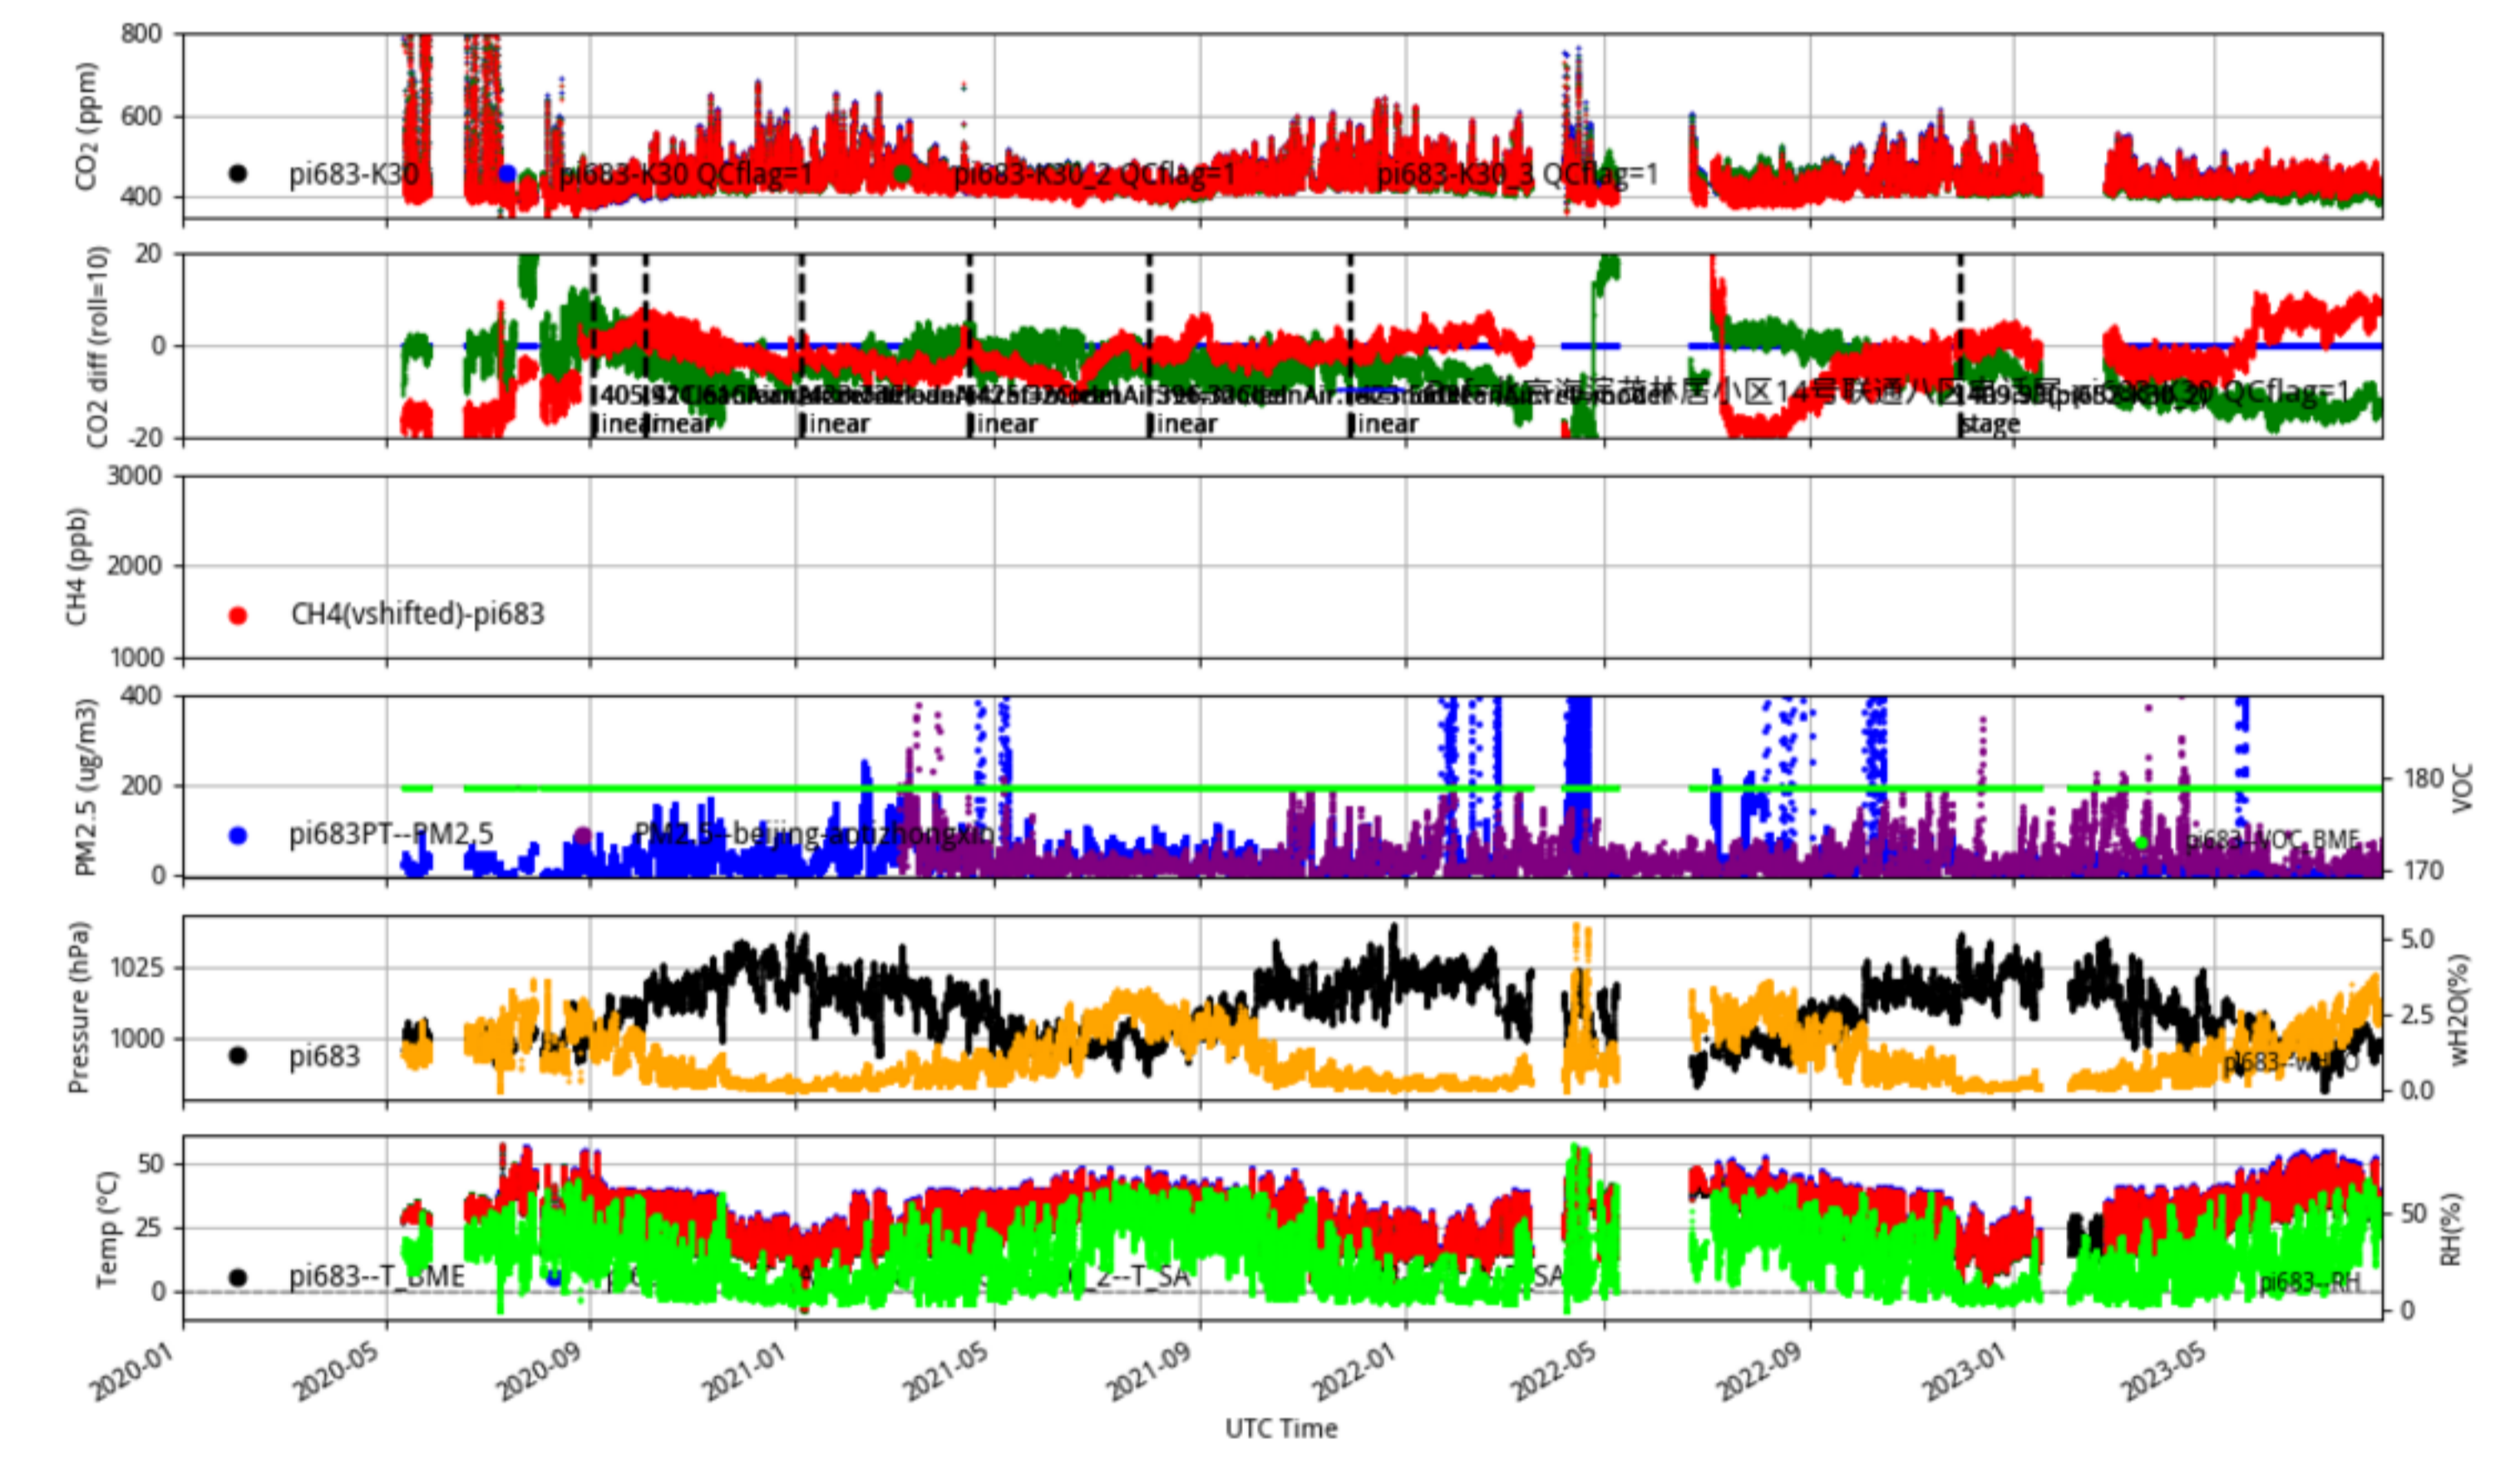

北京海淀茂林居小区14号联通八区电话局 pi683_JJJ_CleanAir_select tenmin/L2.1 pi683--30-days

Plot created: 2023-08-09 07:21 UTC