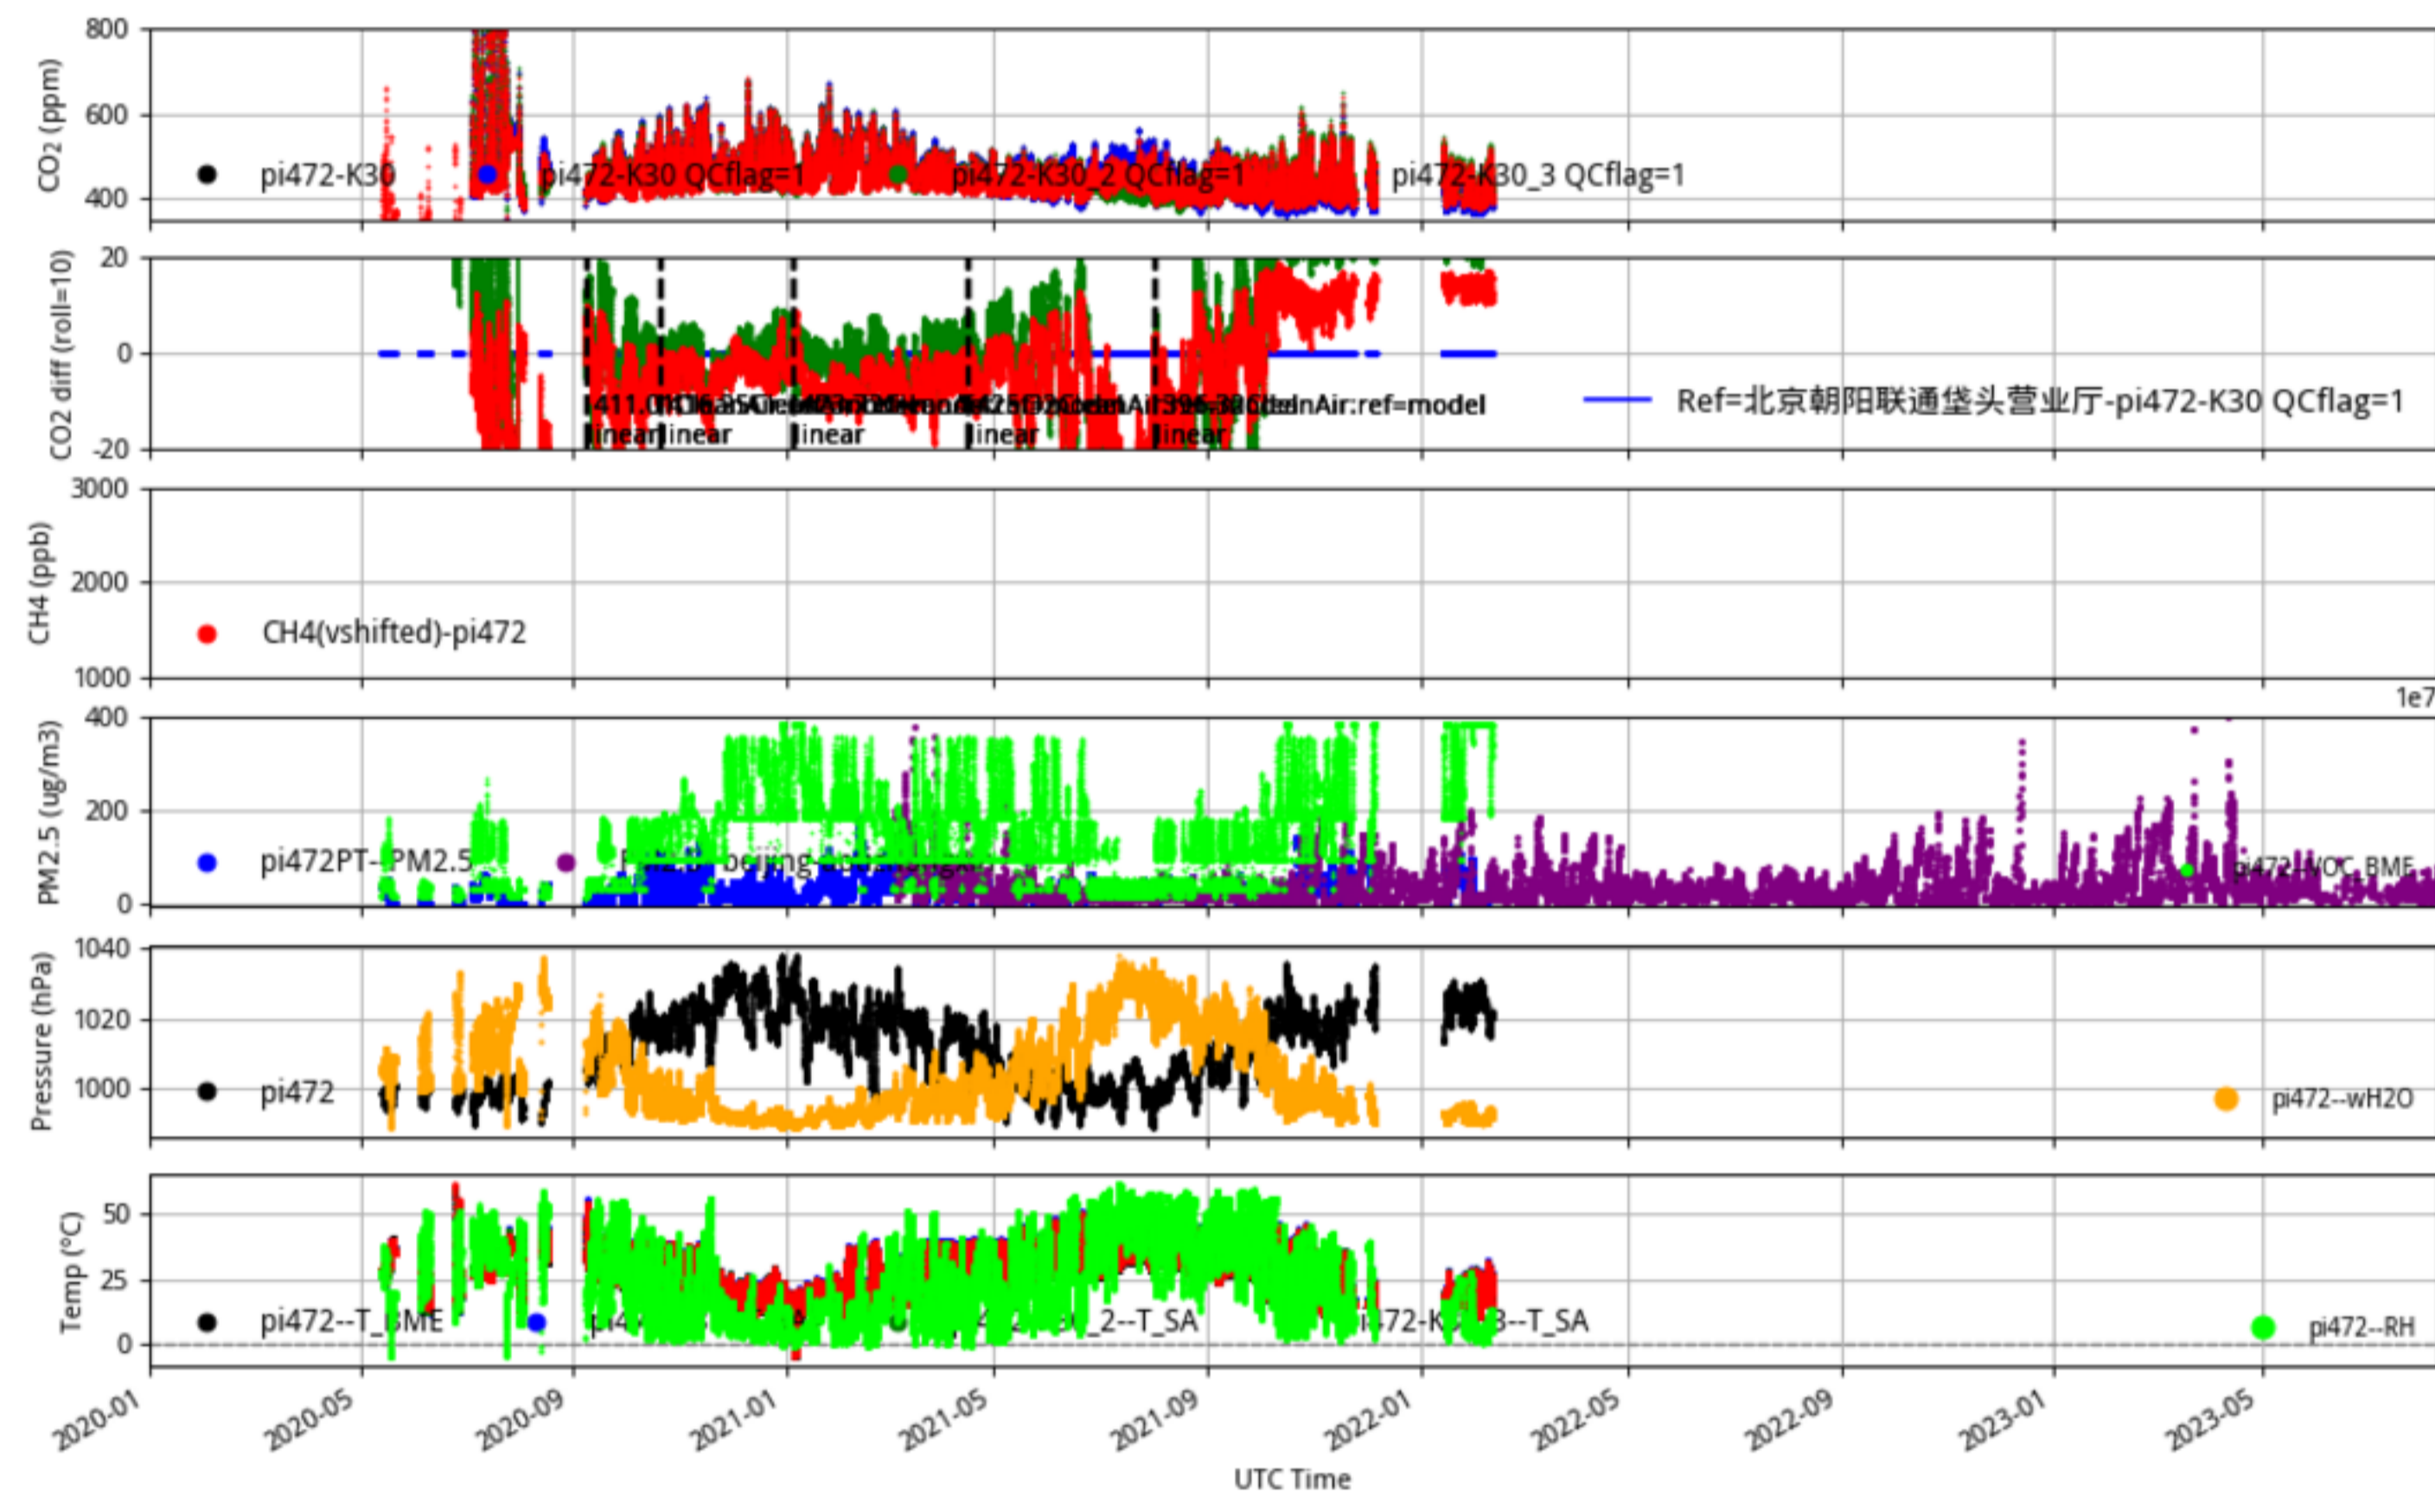

北京朝阳联通垡头营业厅 pi472 JJJ_CleanAir_select tenmin/L2.1 pi472--30-days

Plot created: 2023-08-09 05:10 UTC