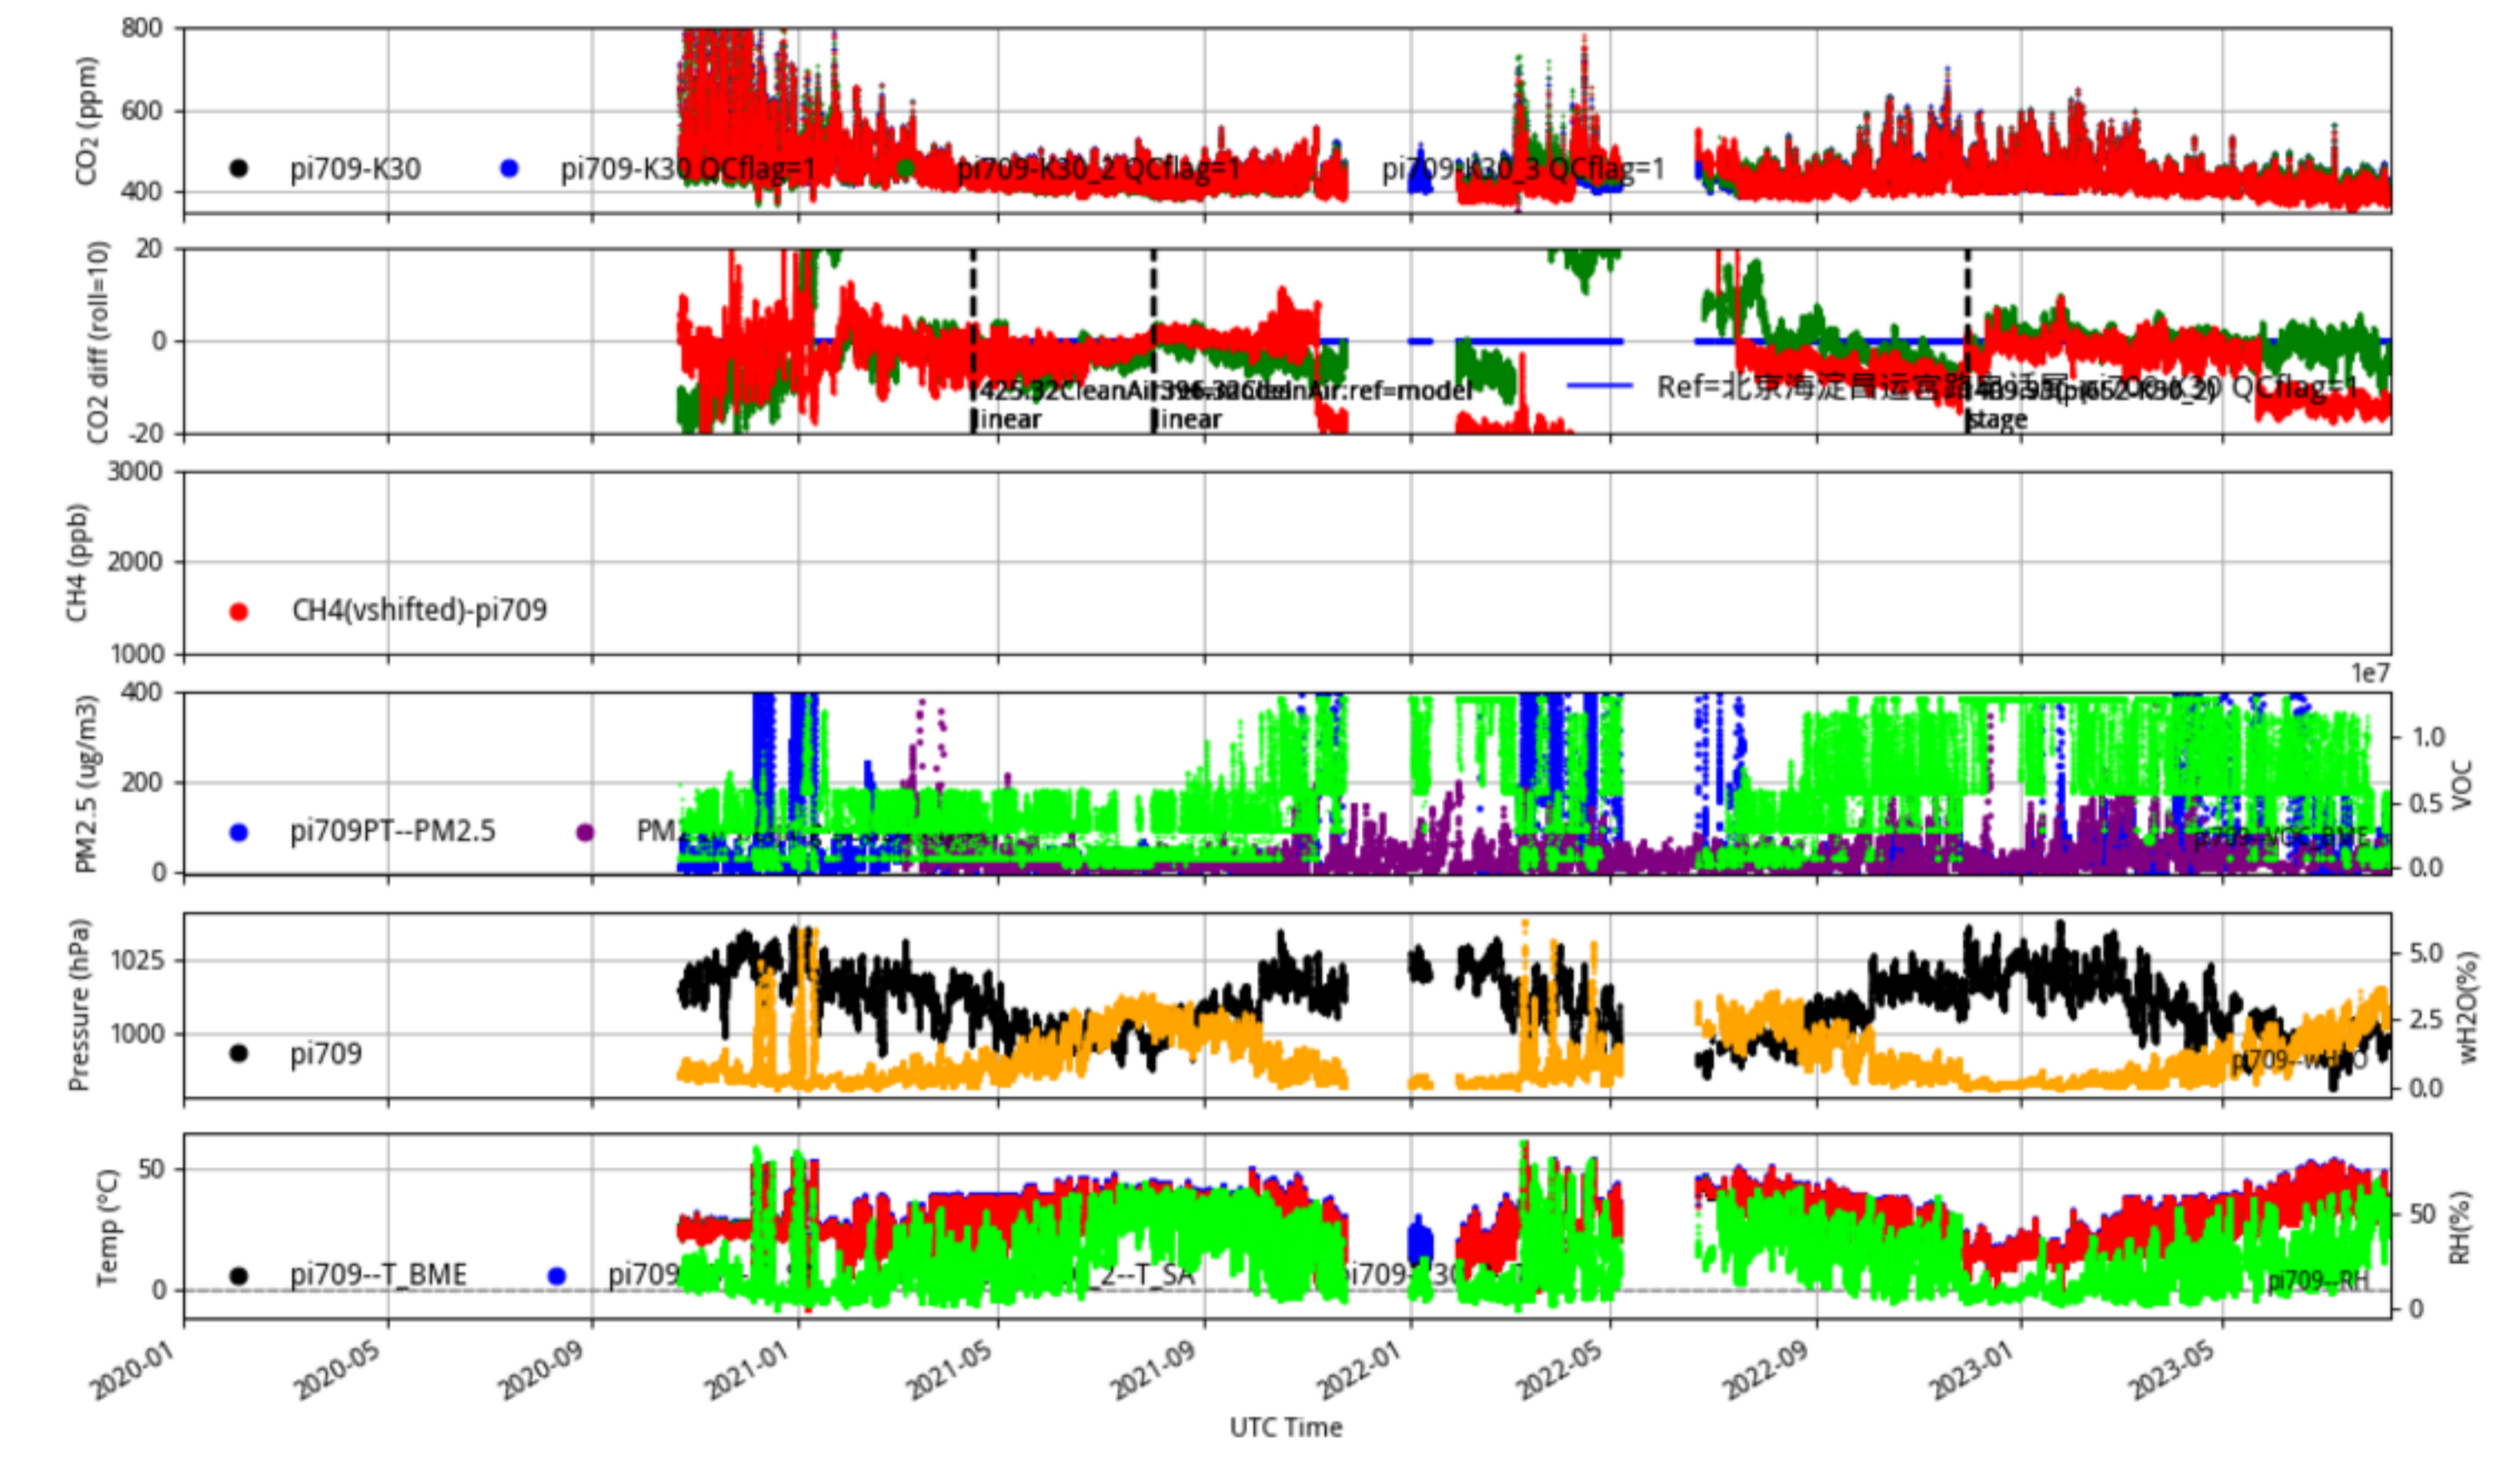

北京海淀昌运宫路电话局 pi709_JJJ_CleanAir_select tenmin/L2.1 pi709--30-days

Plot created: 2023-08-09 08:19 UTC