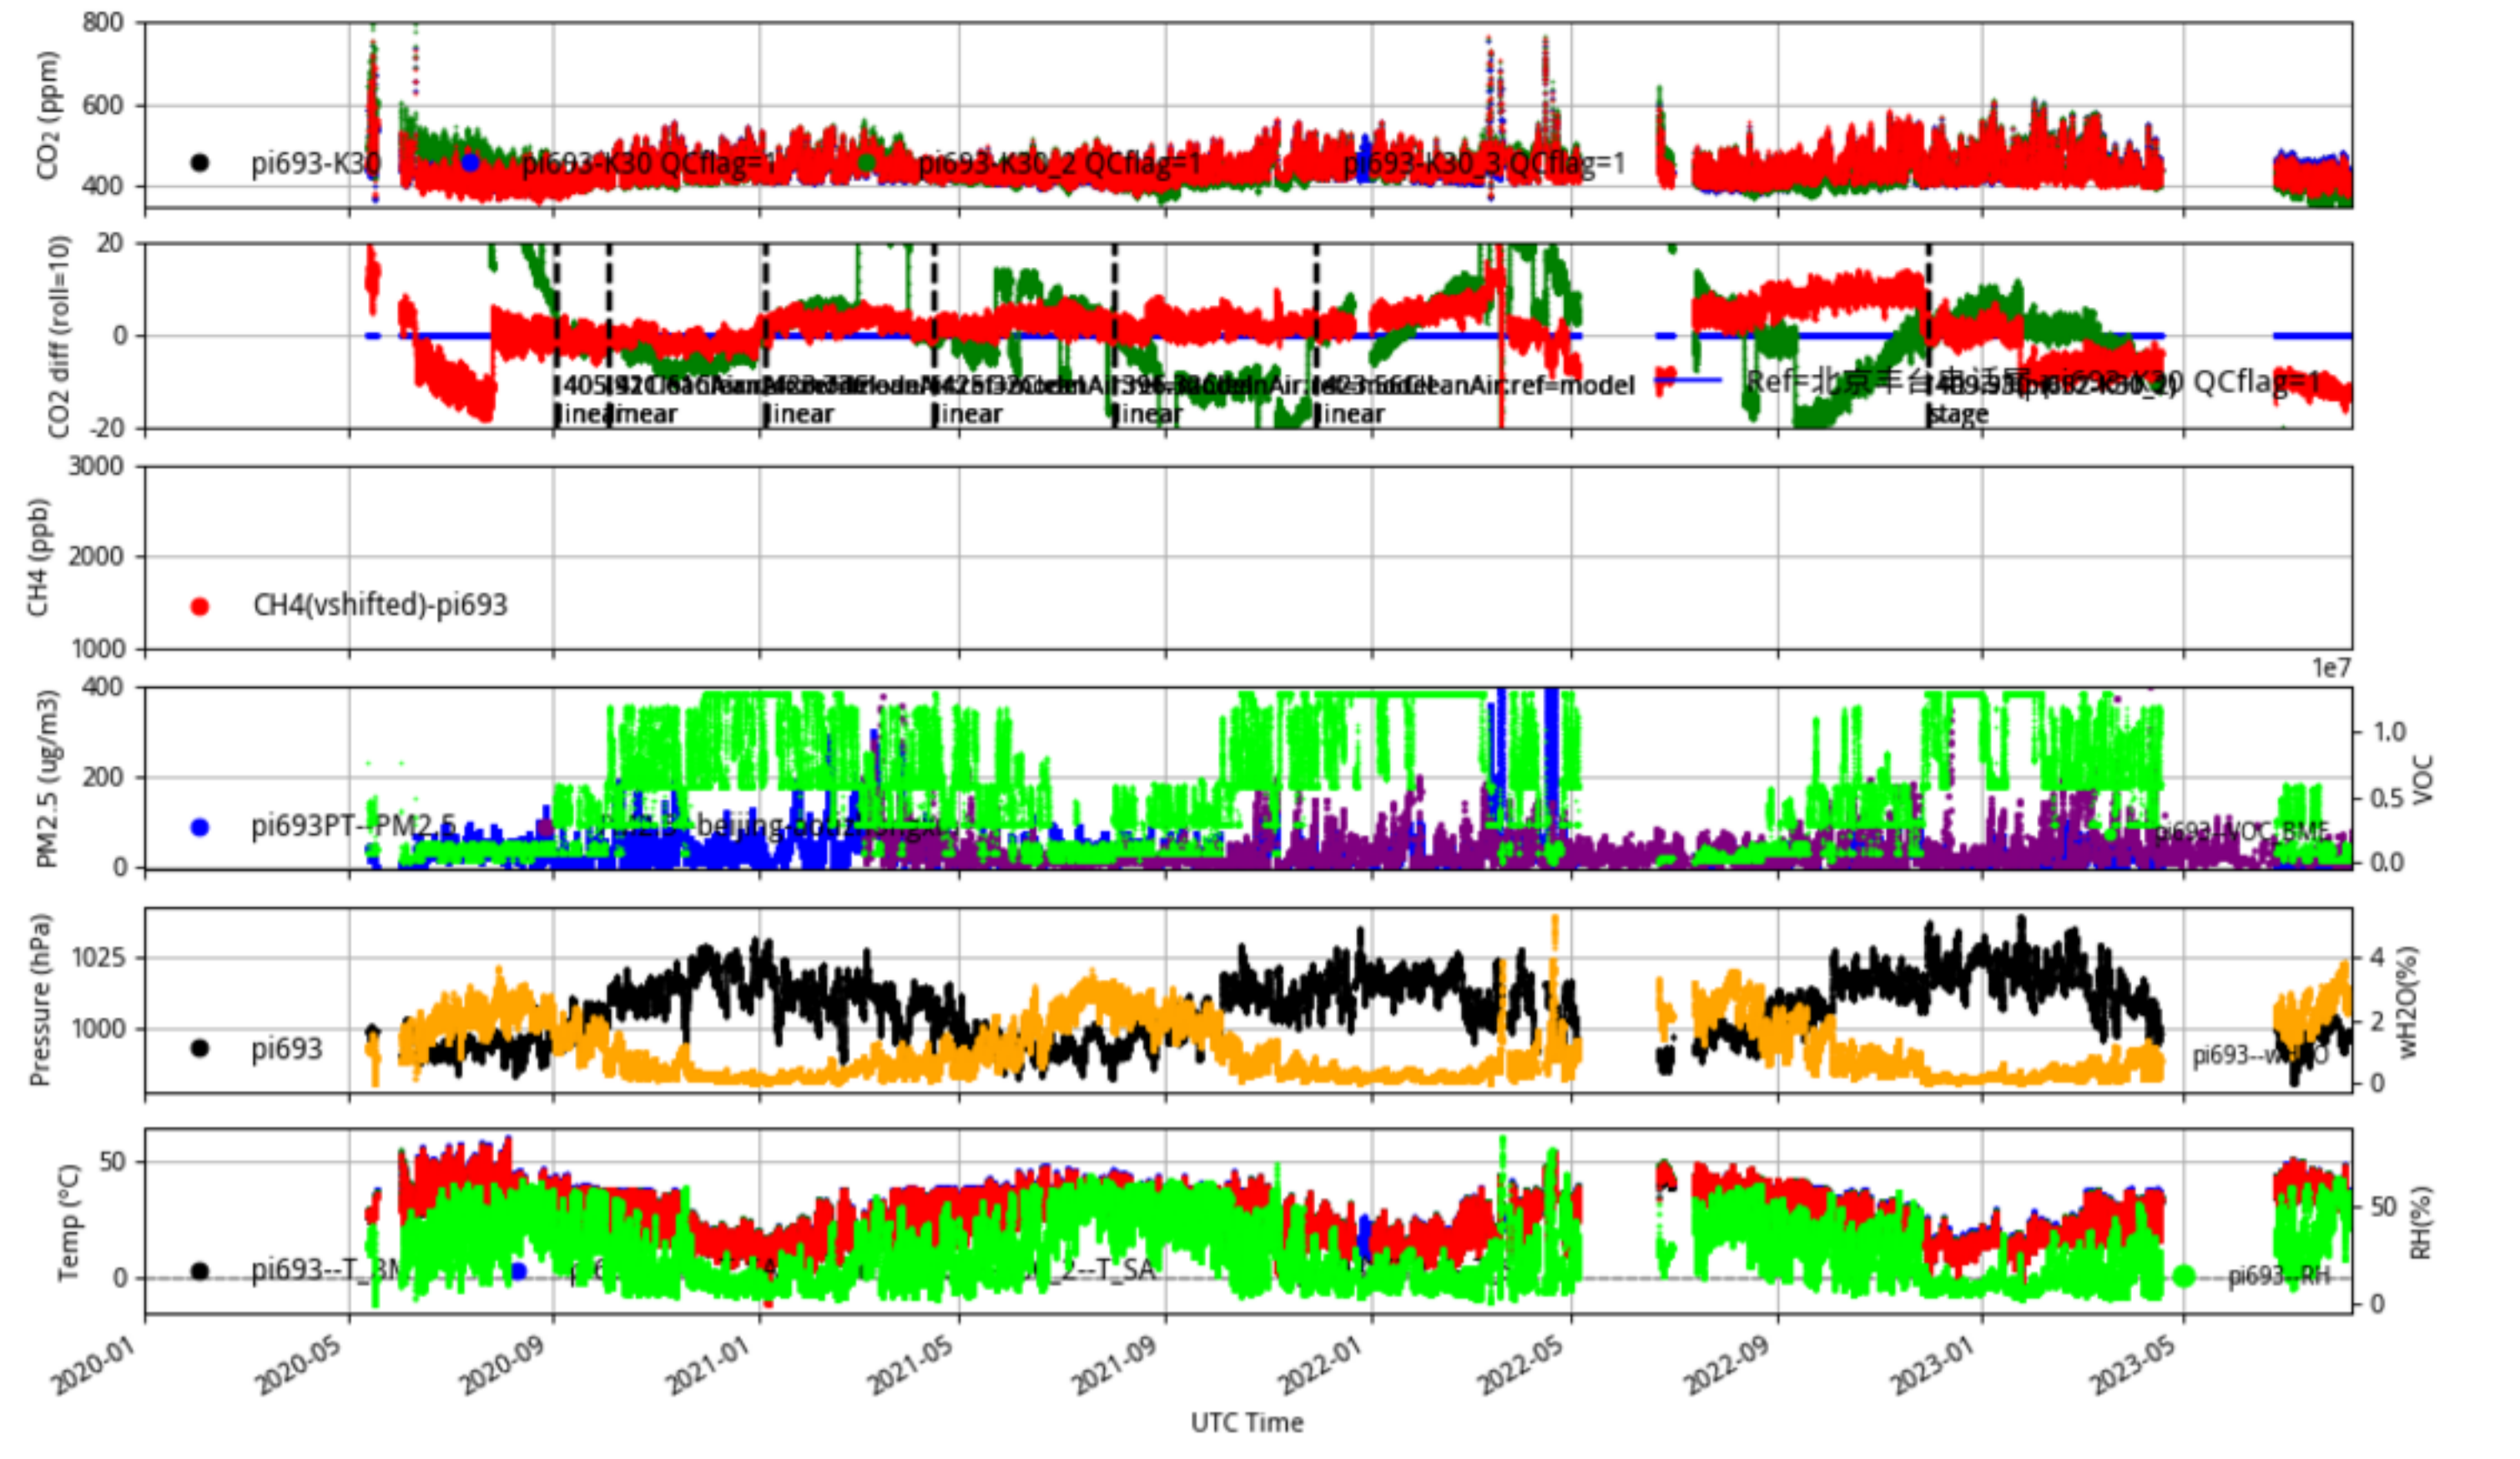

montage-site_plot3-JJJ_CleanAir_select.pdf

北京丰台电话局 pi693_JJJ_CleanAir_select tenmin/L2.1 pi693--30-days

Plot created: 2023-08-09 07:47 UTC