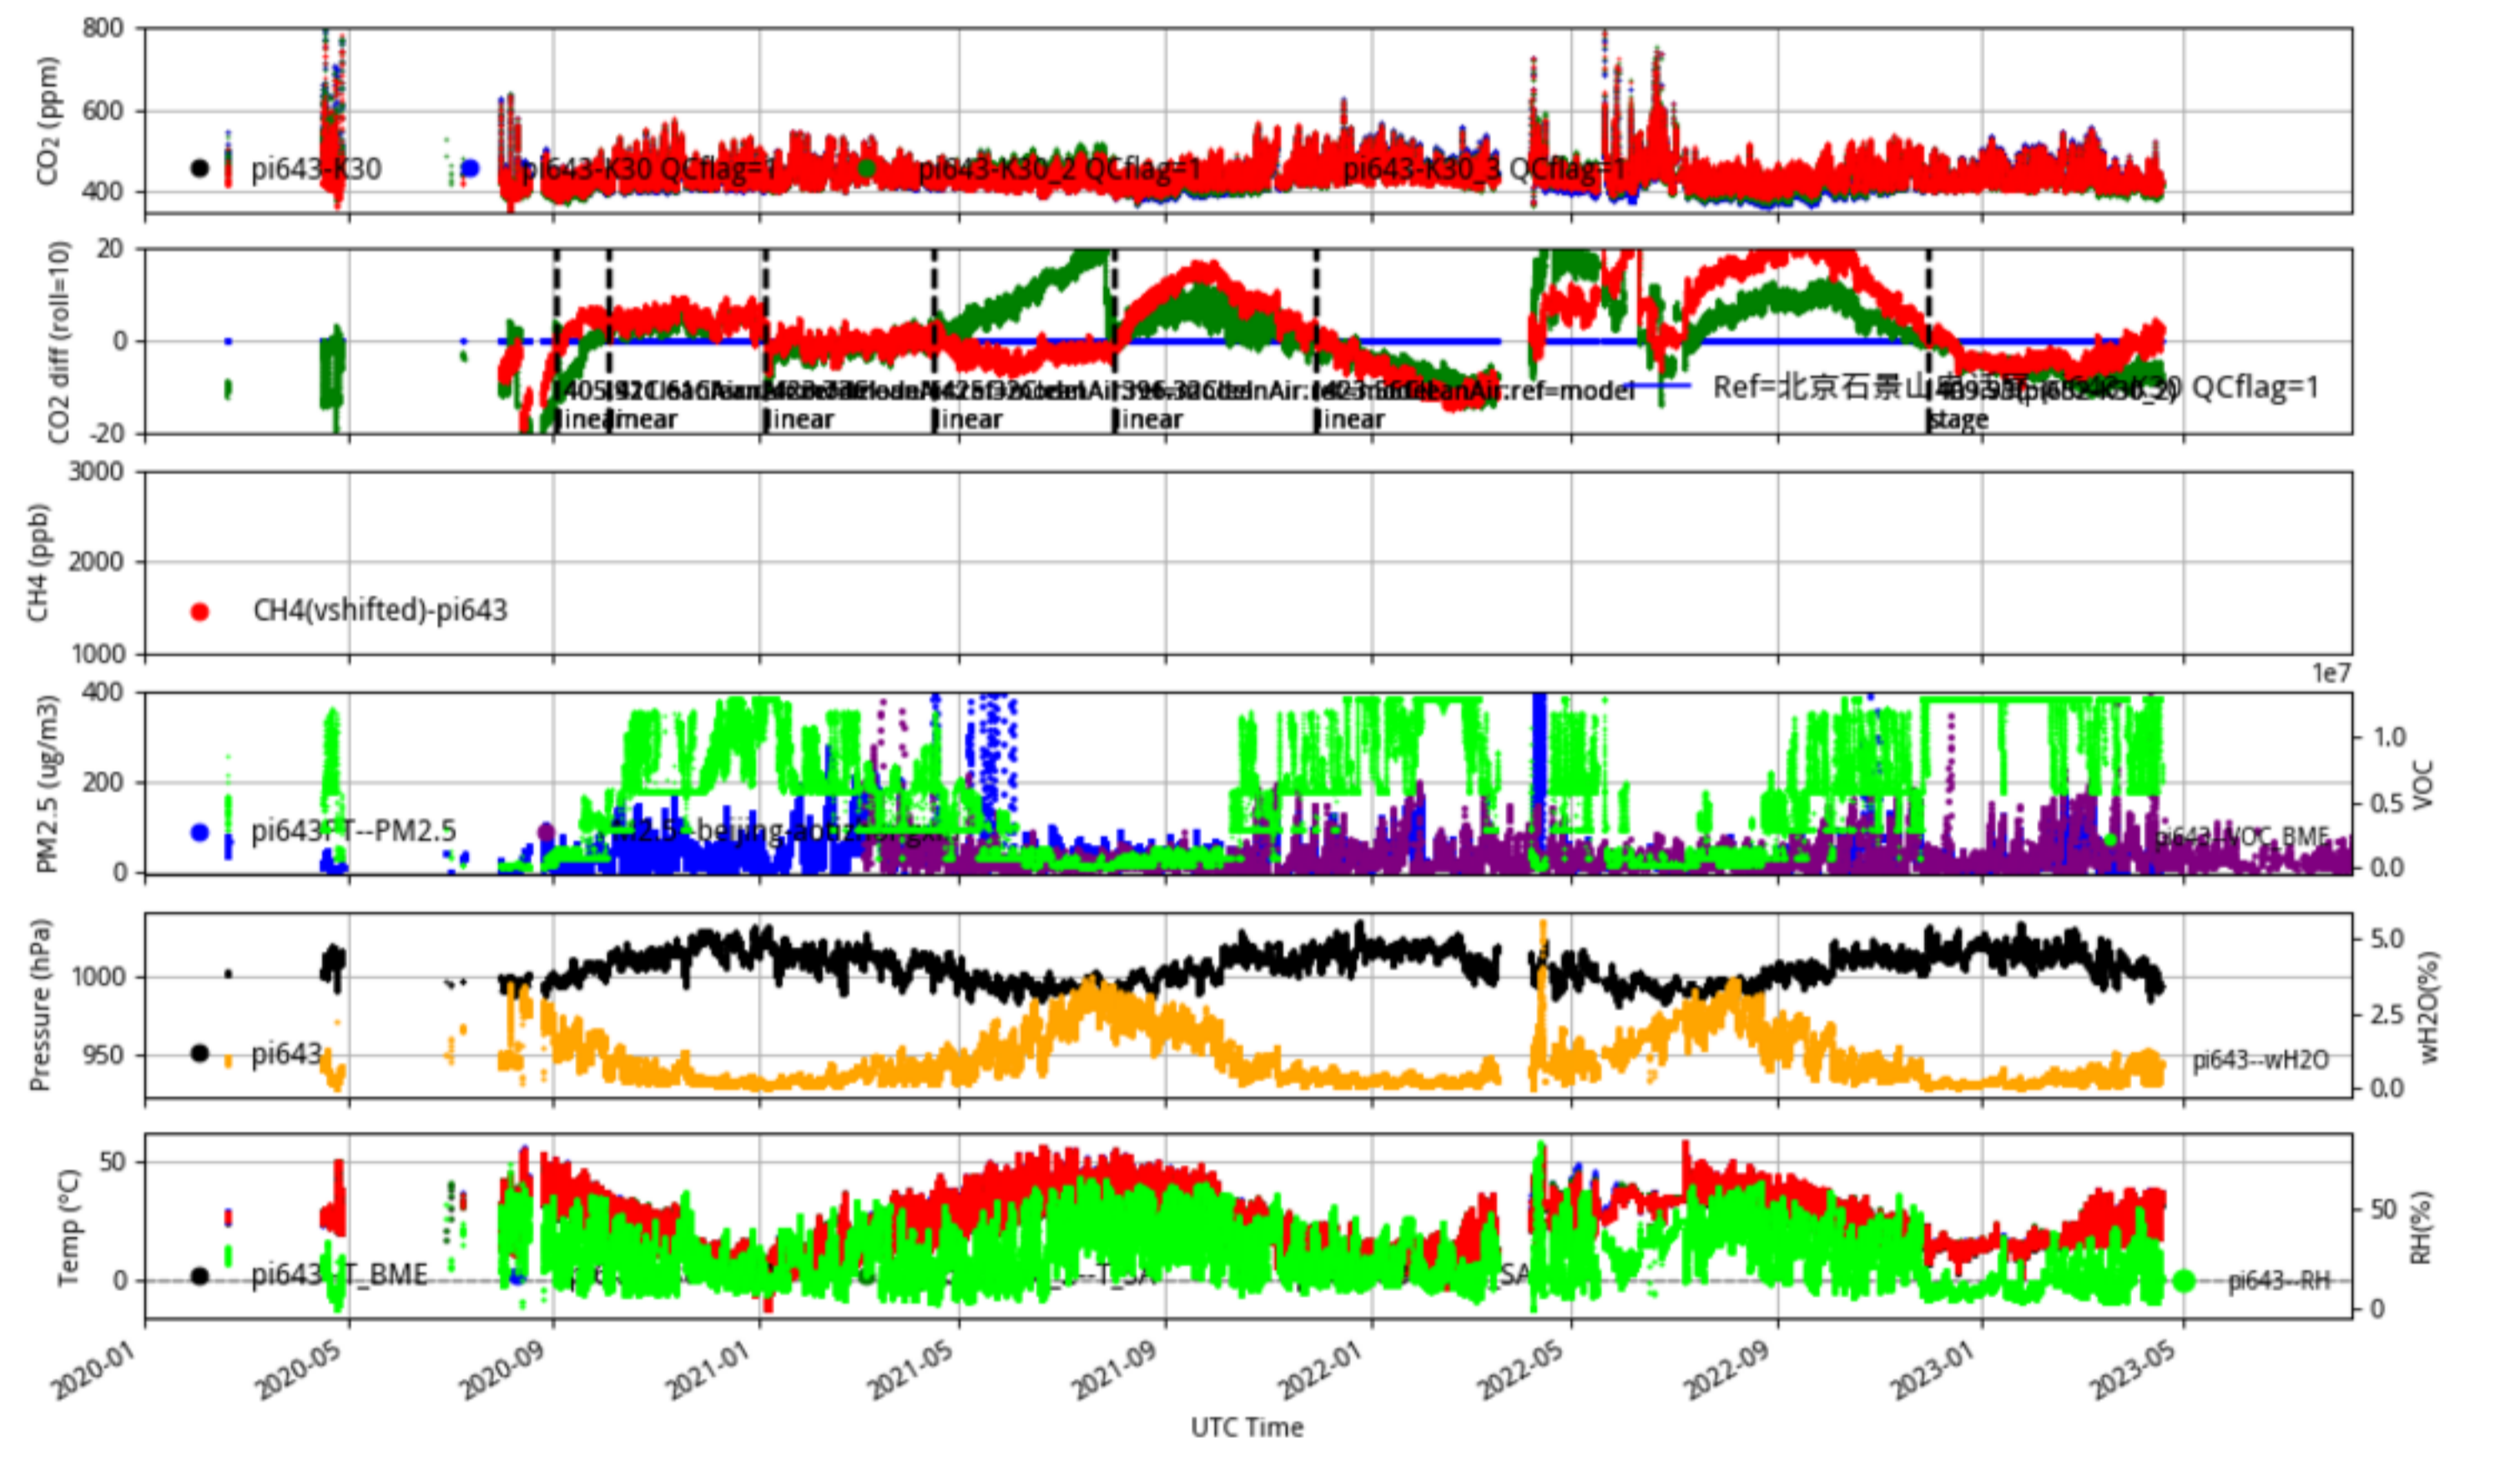

Plot created: 2023-08-09 05:55 UTC

北京房山国家气象观测站 pi640_JJJ_CleanAir_select tenmin/L2.1 pi640--30-days

Plot created: 2023-08-09 06:02 UTC

北京石景山电话局 pi643_JJJ_CleanAir_select tenmin/L2.1 pi643--30-days

Plot created: 2023-08-09 06:08 UTC