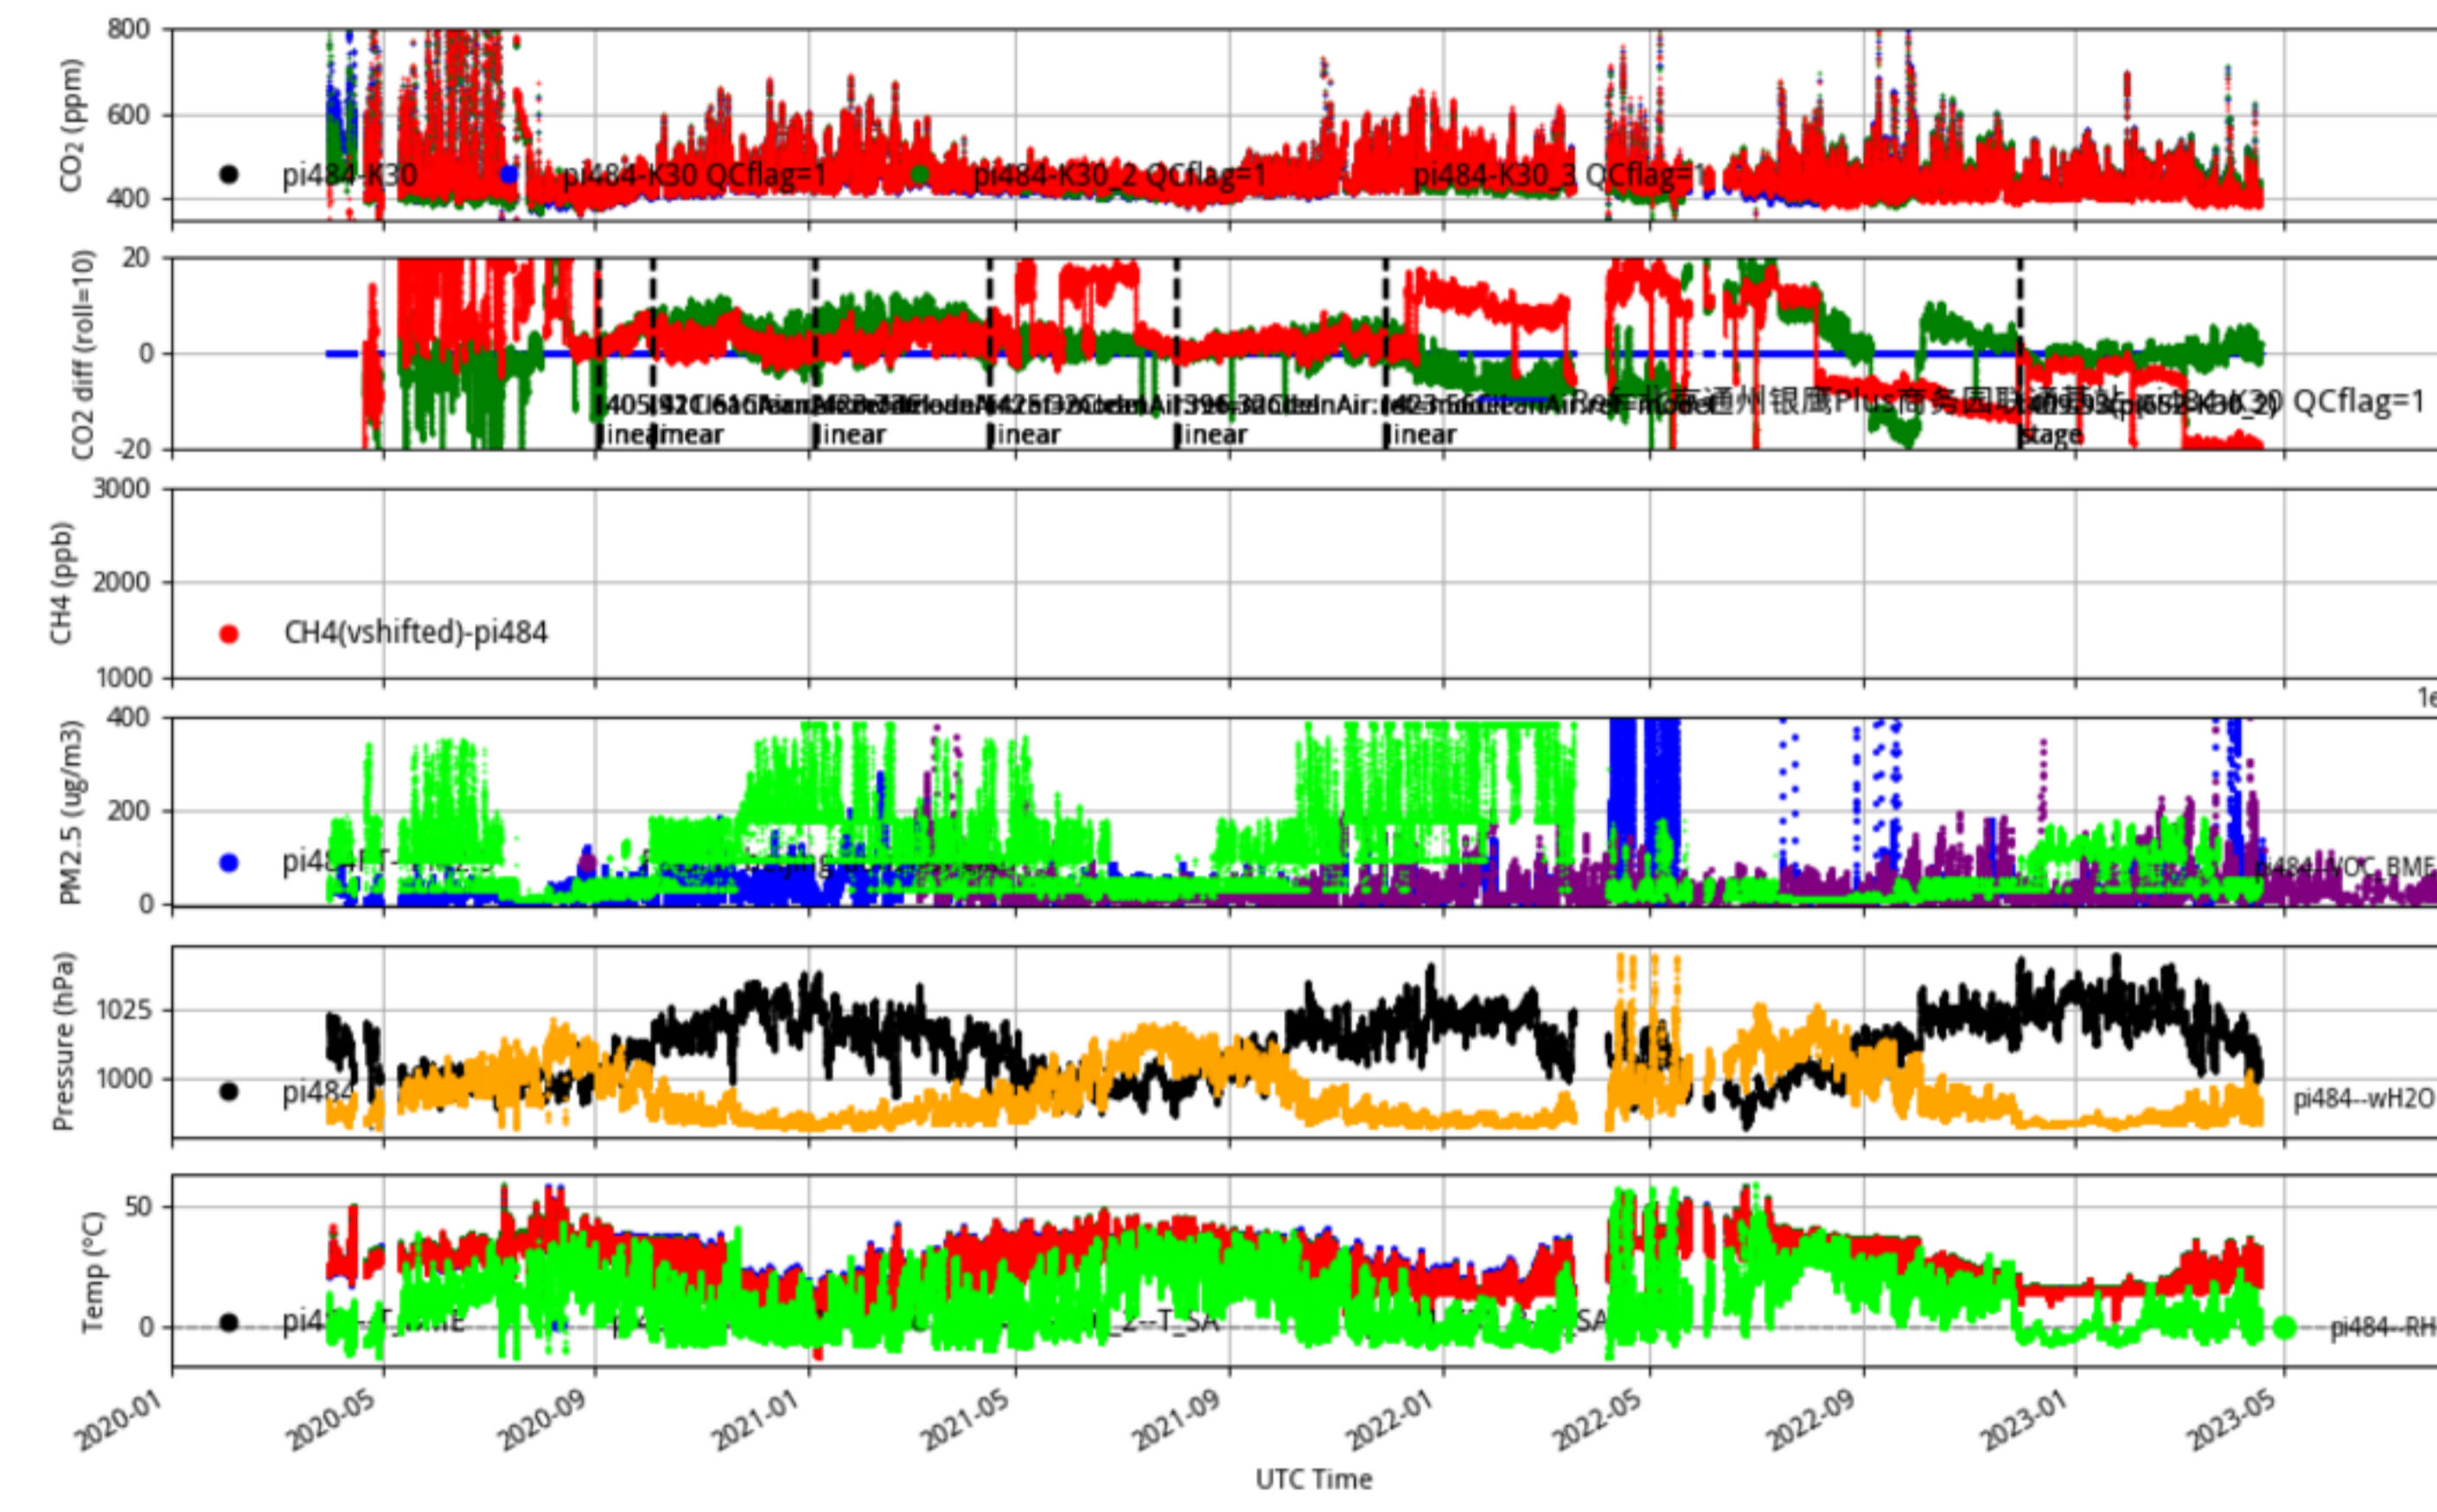

北京通州银鹰Plus商务园联通基站 pi484 JJJ_CleanAir_select tenmin/L2.1 pi484--30-days

Plot created: 2023-08-09 05:16 UTC