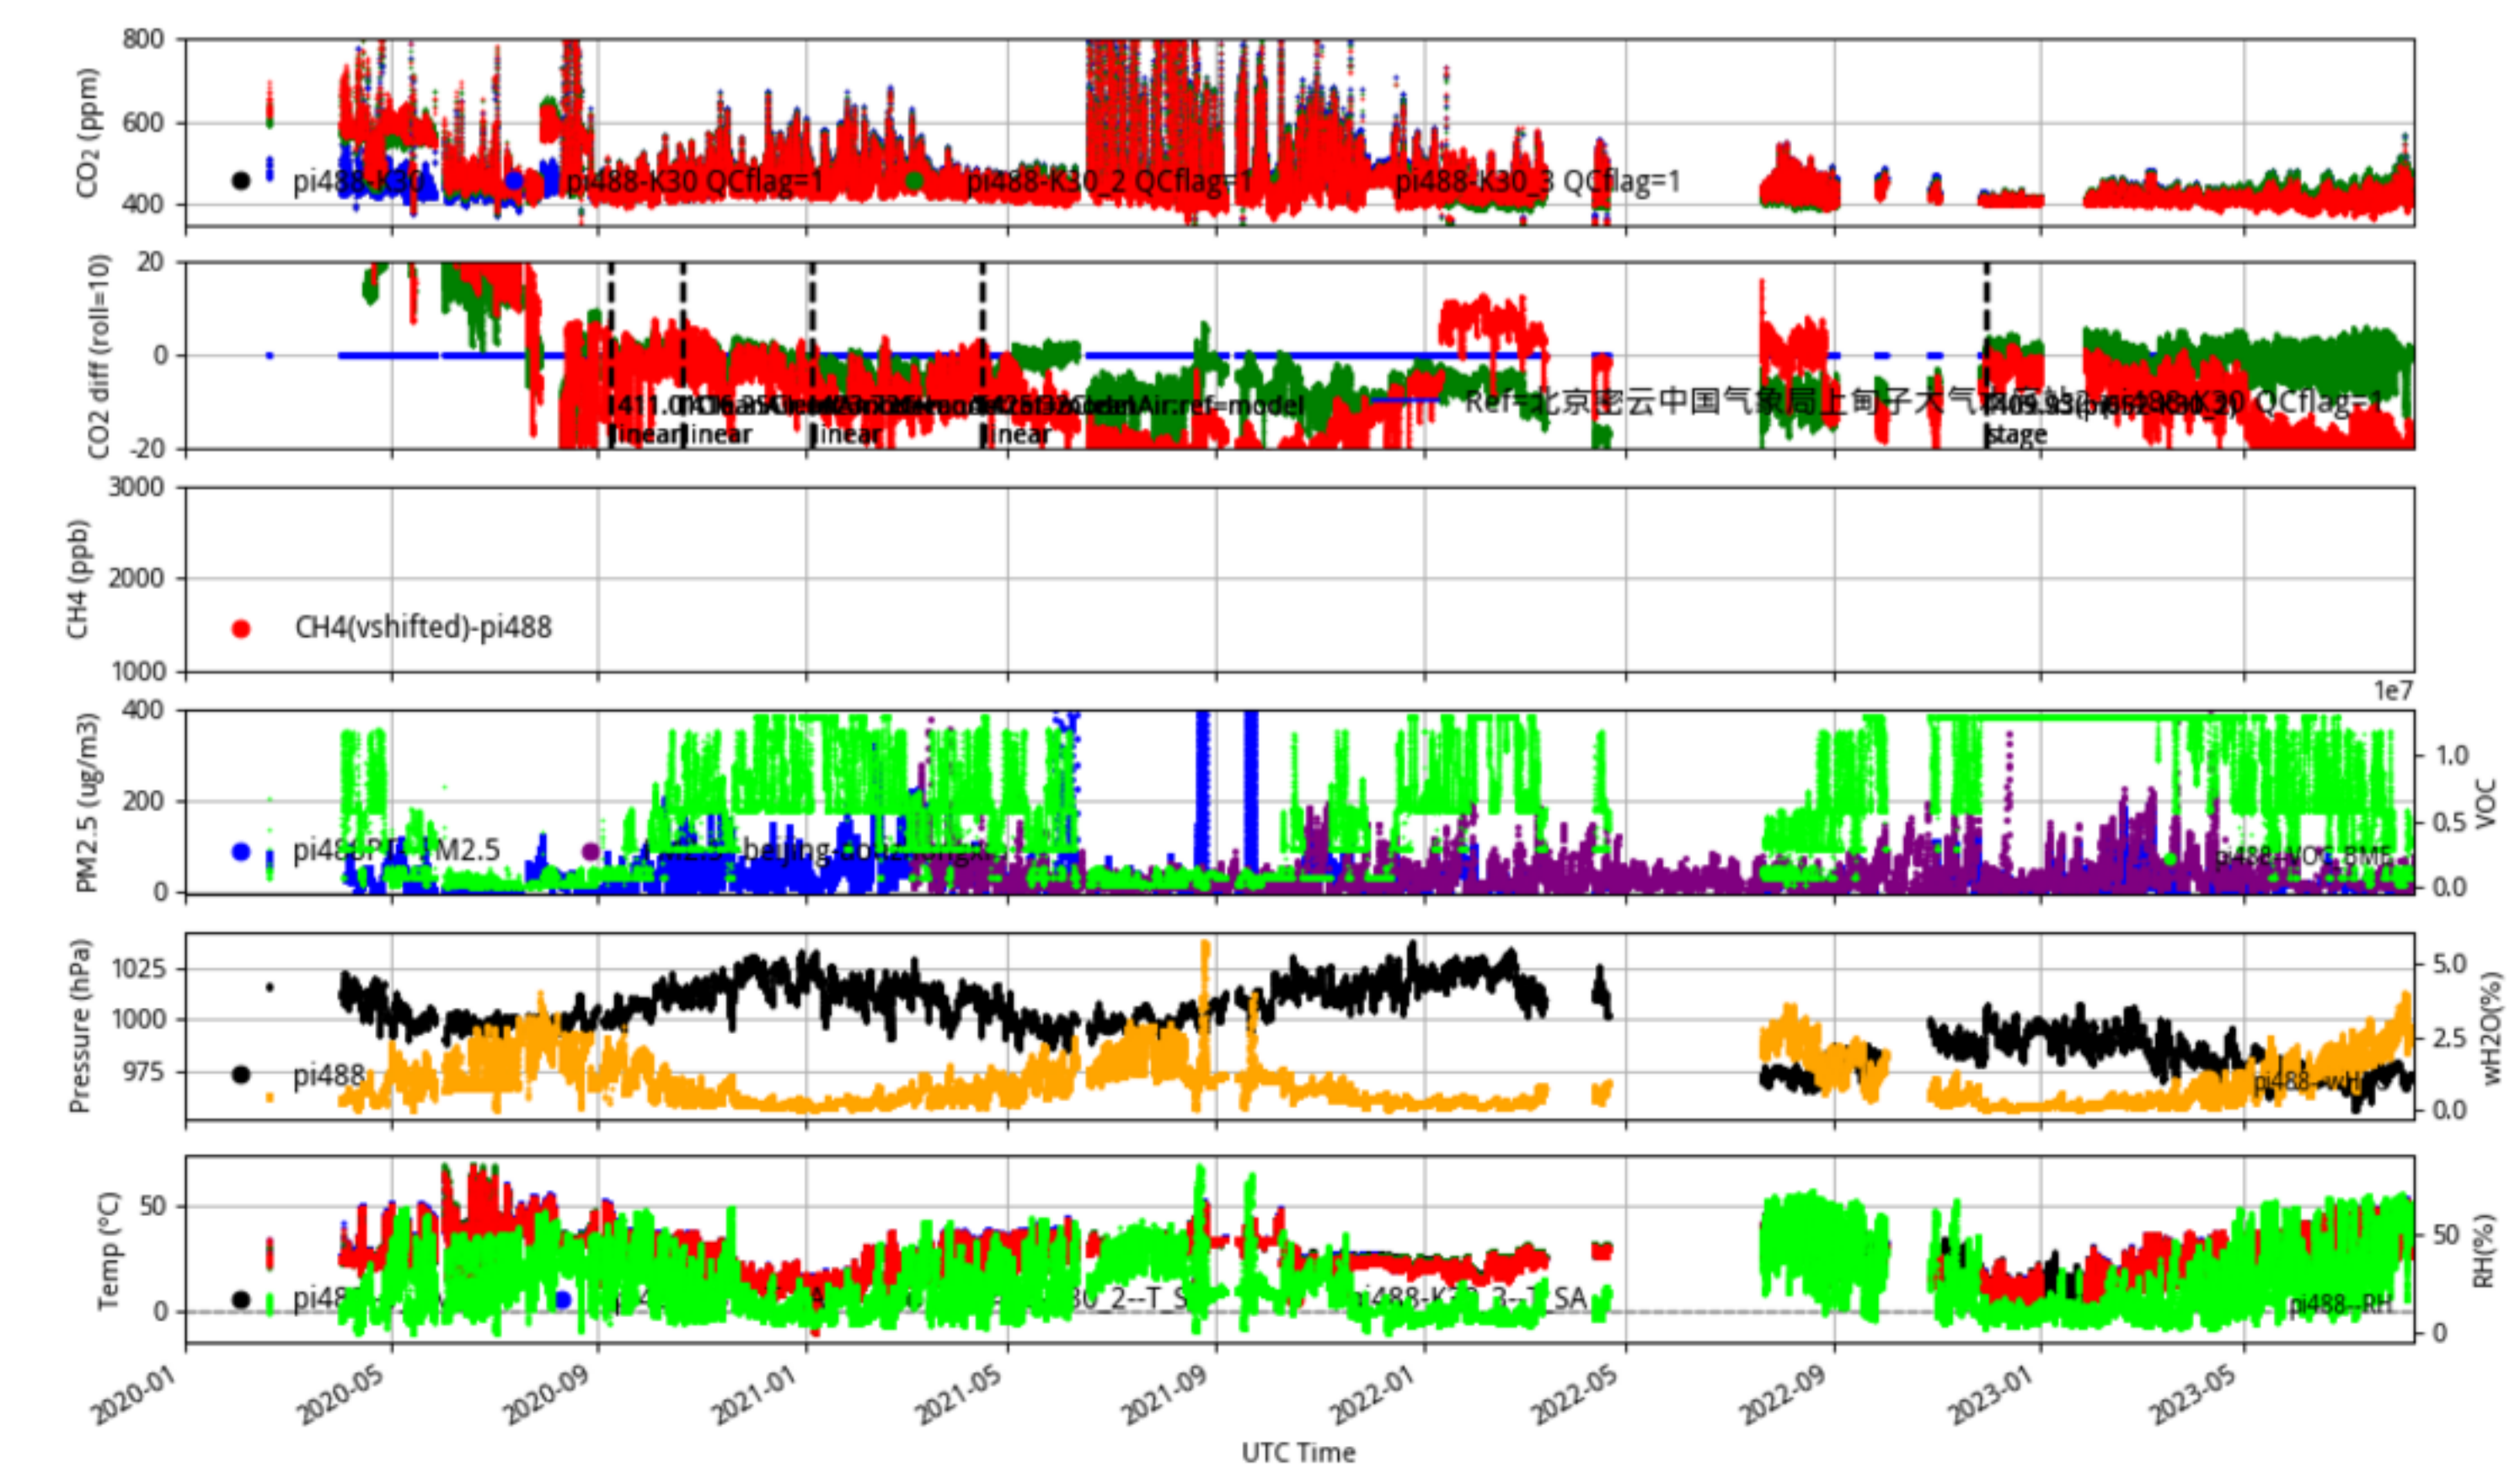

北京顺义国家气象观测站 pi486 JJJ_CleanAir_select tenmin/L2.1 pi486--30-days

Plot created: 2023-08-09 05:29 UTC

北京海淀马甸桥联通局所 pi487 JJJ_CleanAir_select tenmin/L2.1 pi487--30-days

Plot created: 2023-08-09 05:36 UTC

北京密云中国气象局上甸子大气本底站2 pi488 JJJ_CleanAir_select tenmin/L2.1 pi488--30-days