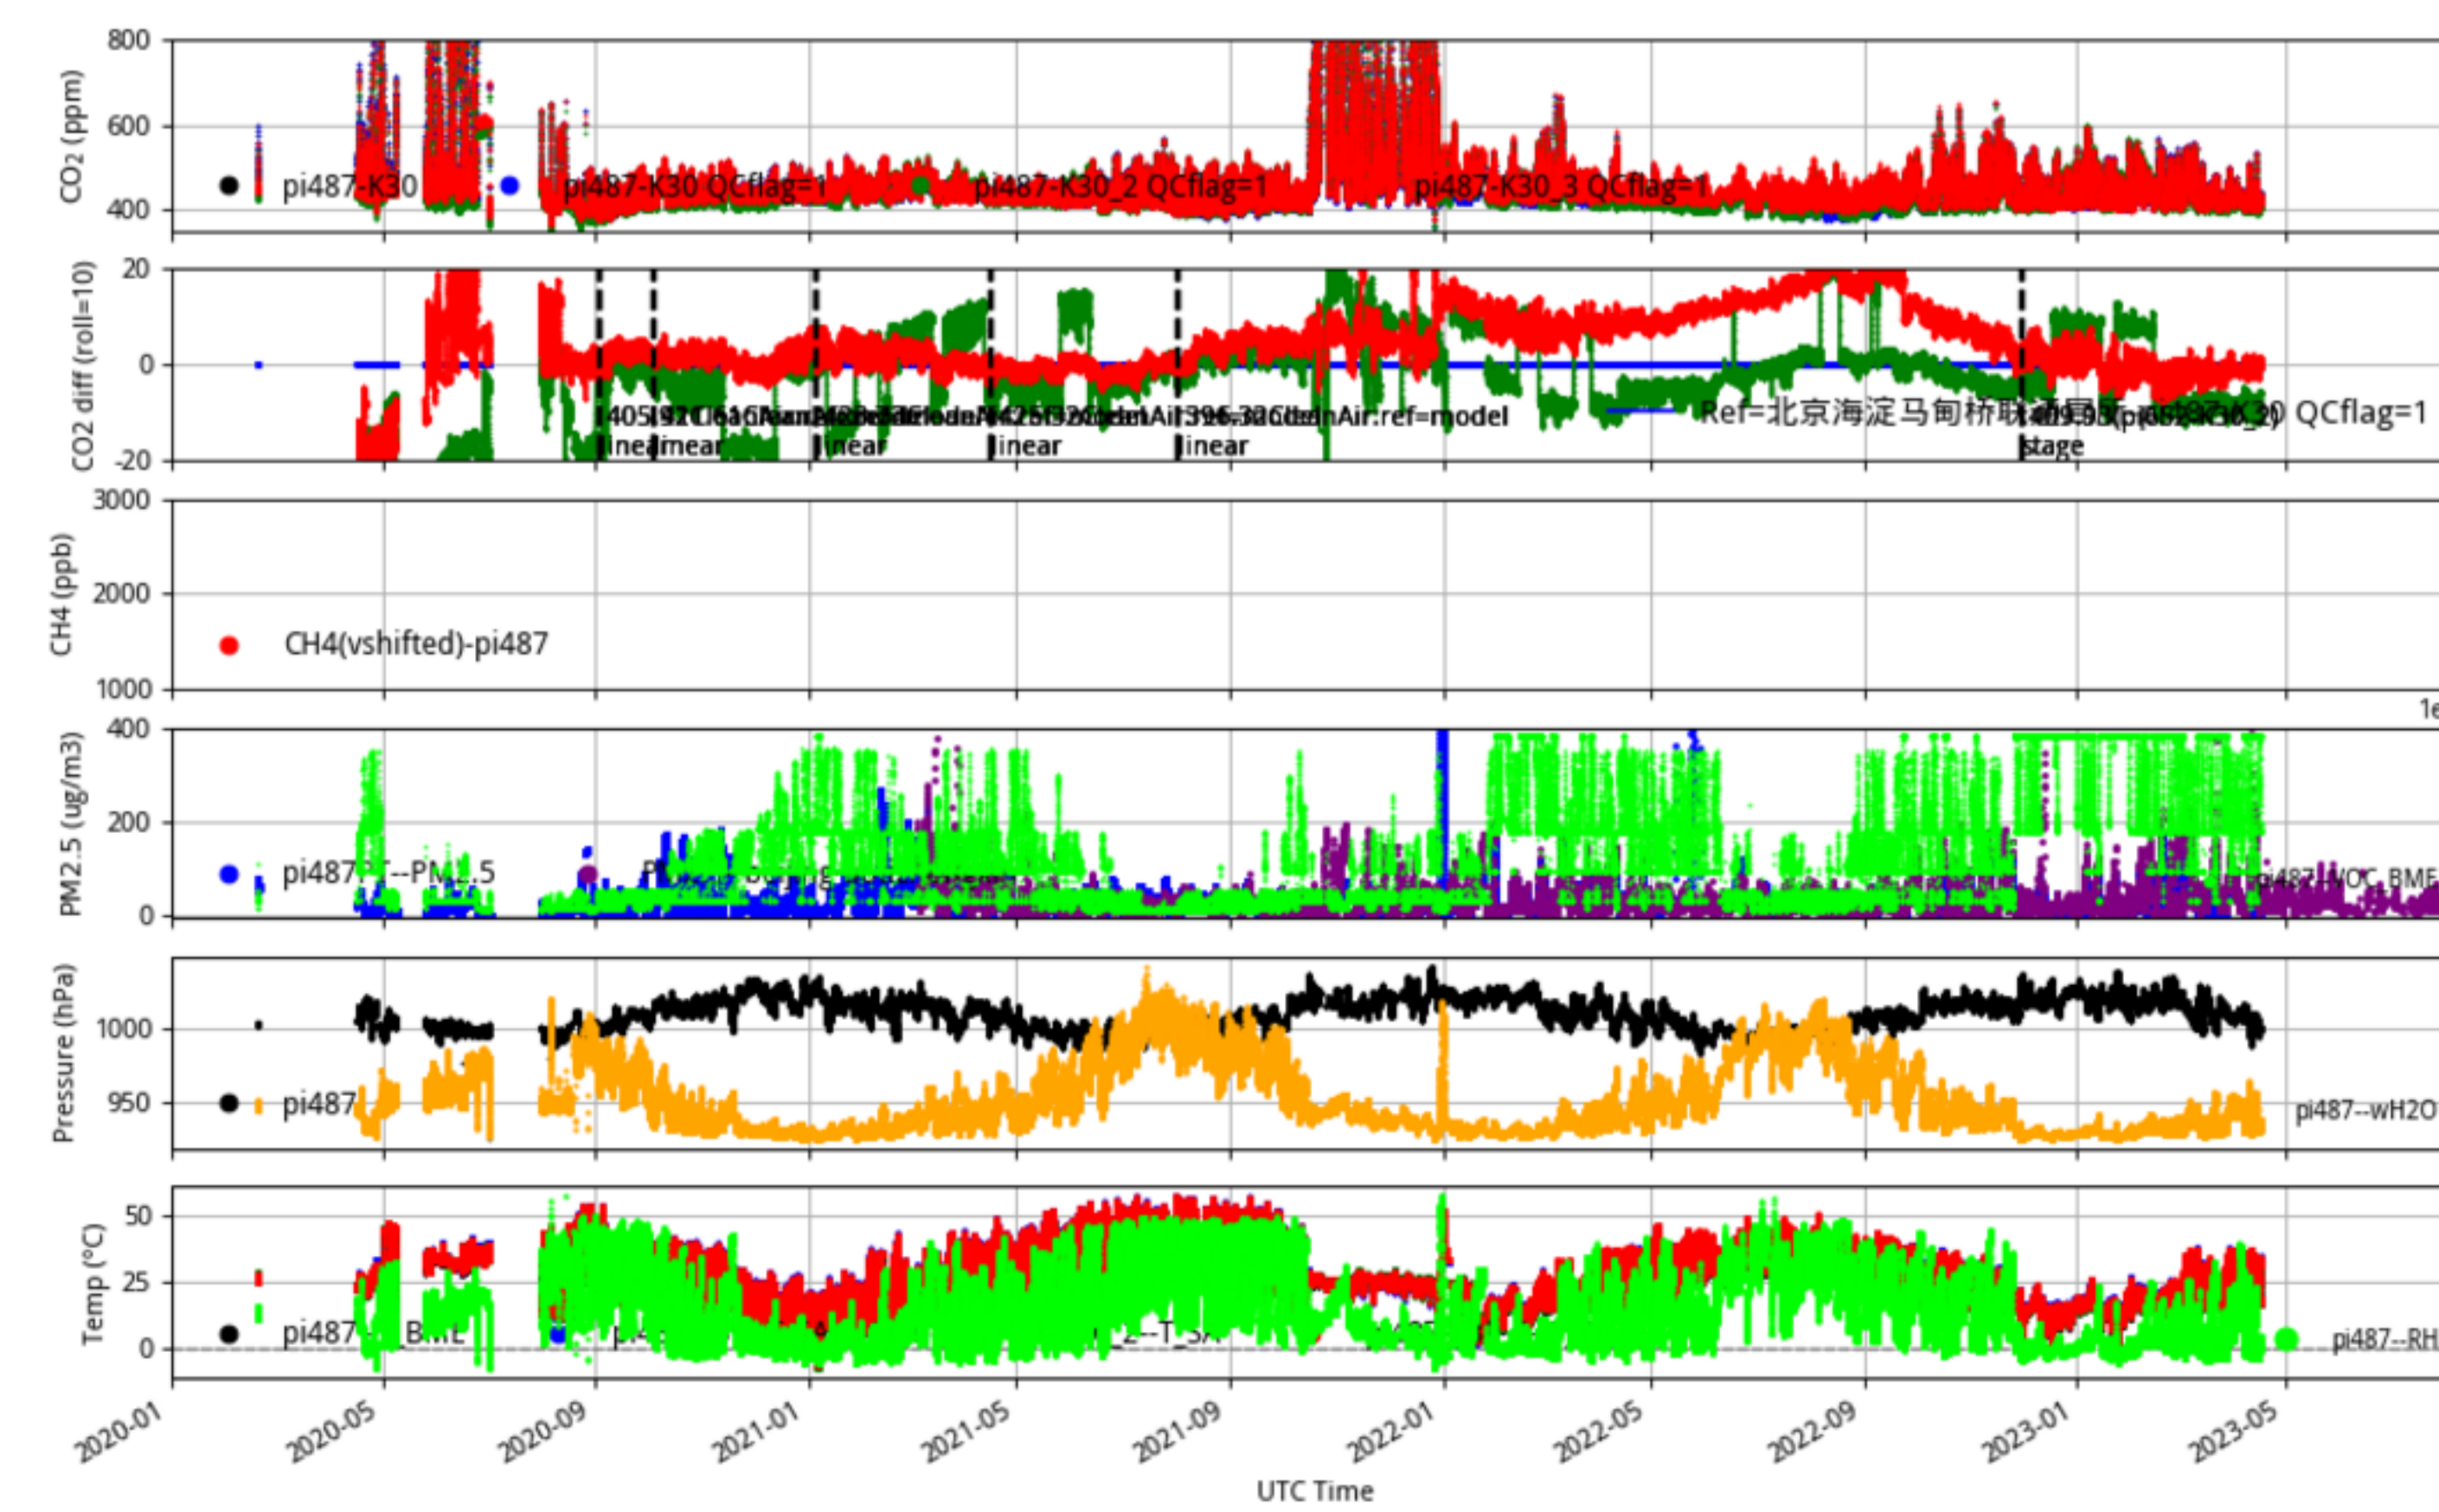

北京海淀马甸桥联通局所 pi487 JJJ_CleanAir_select tenmin/L2.1 pi487--30-days

Plot created: 2023-08-09 05:36 UTC