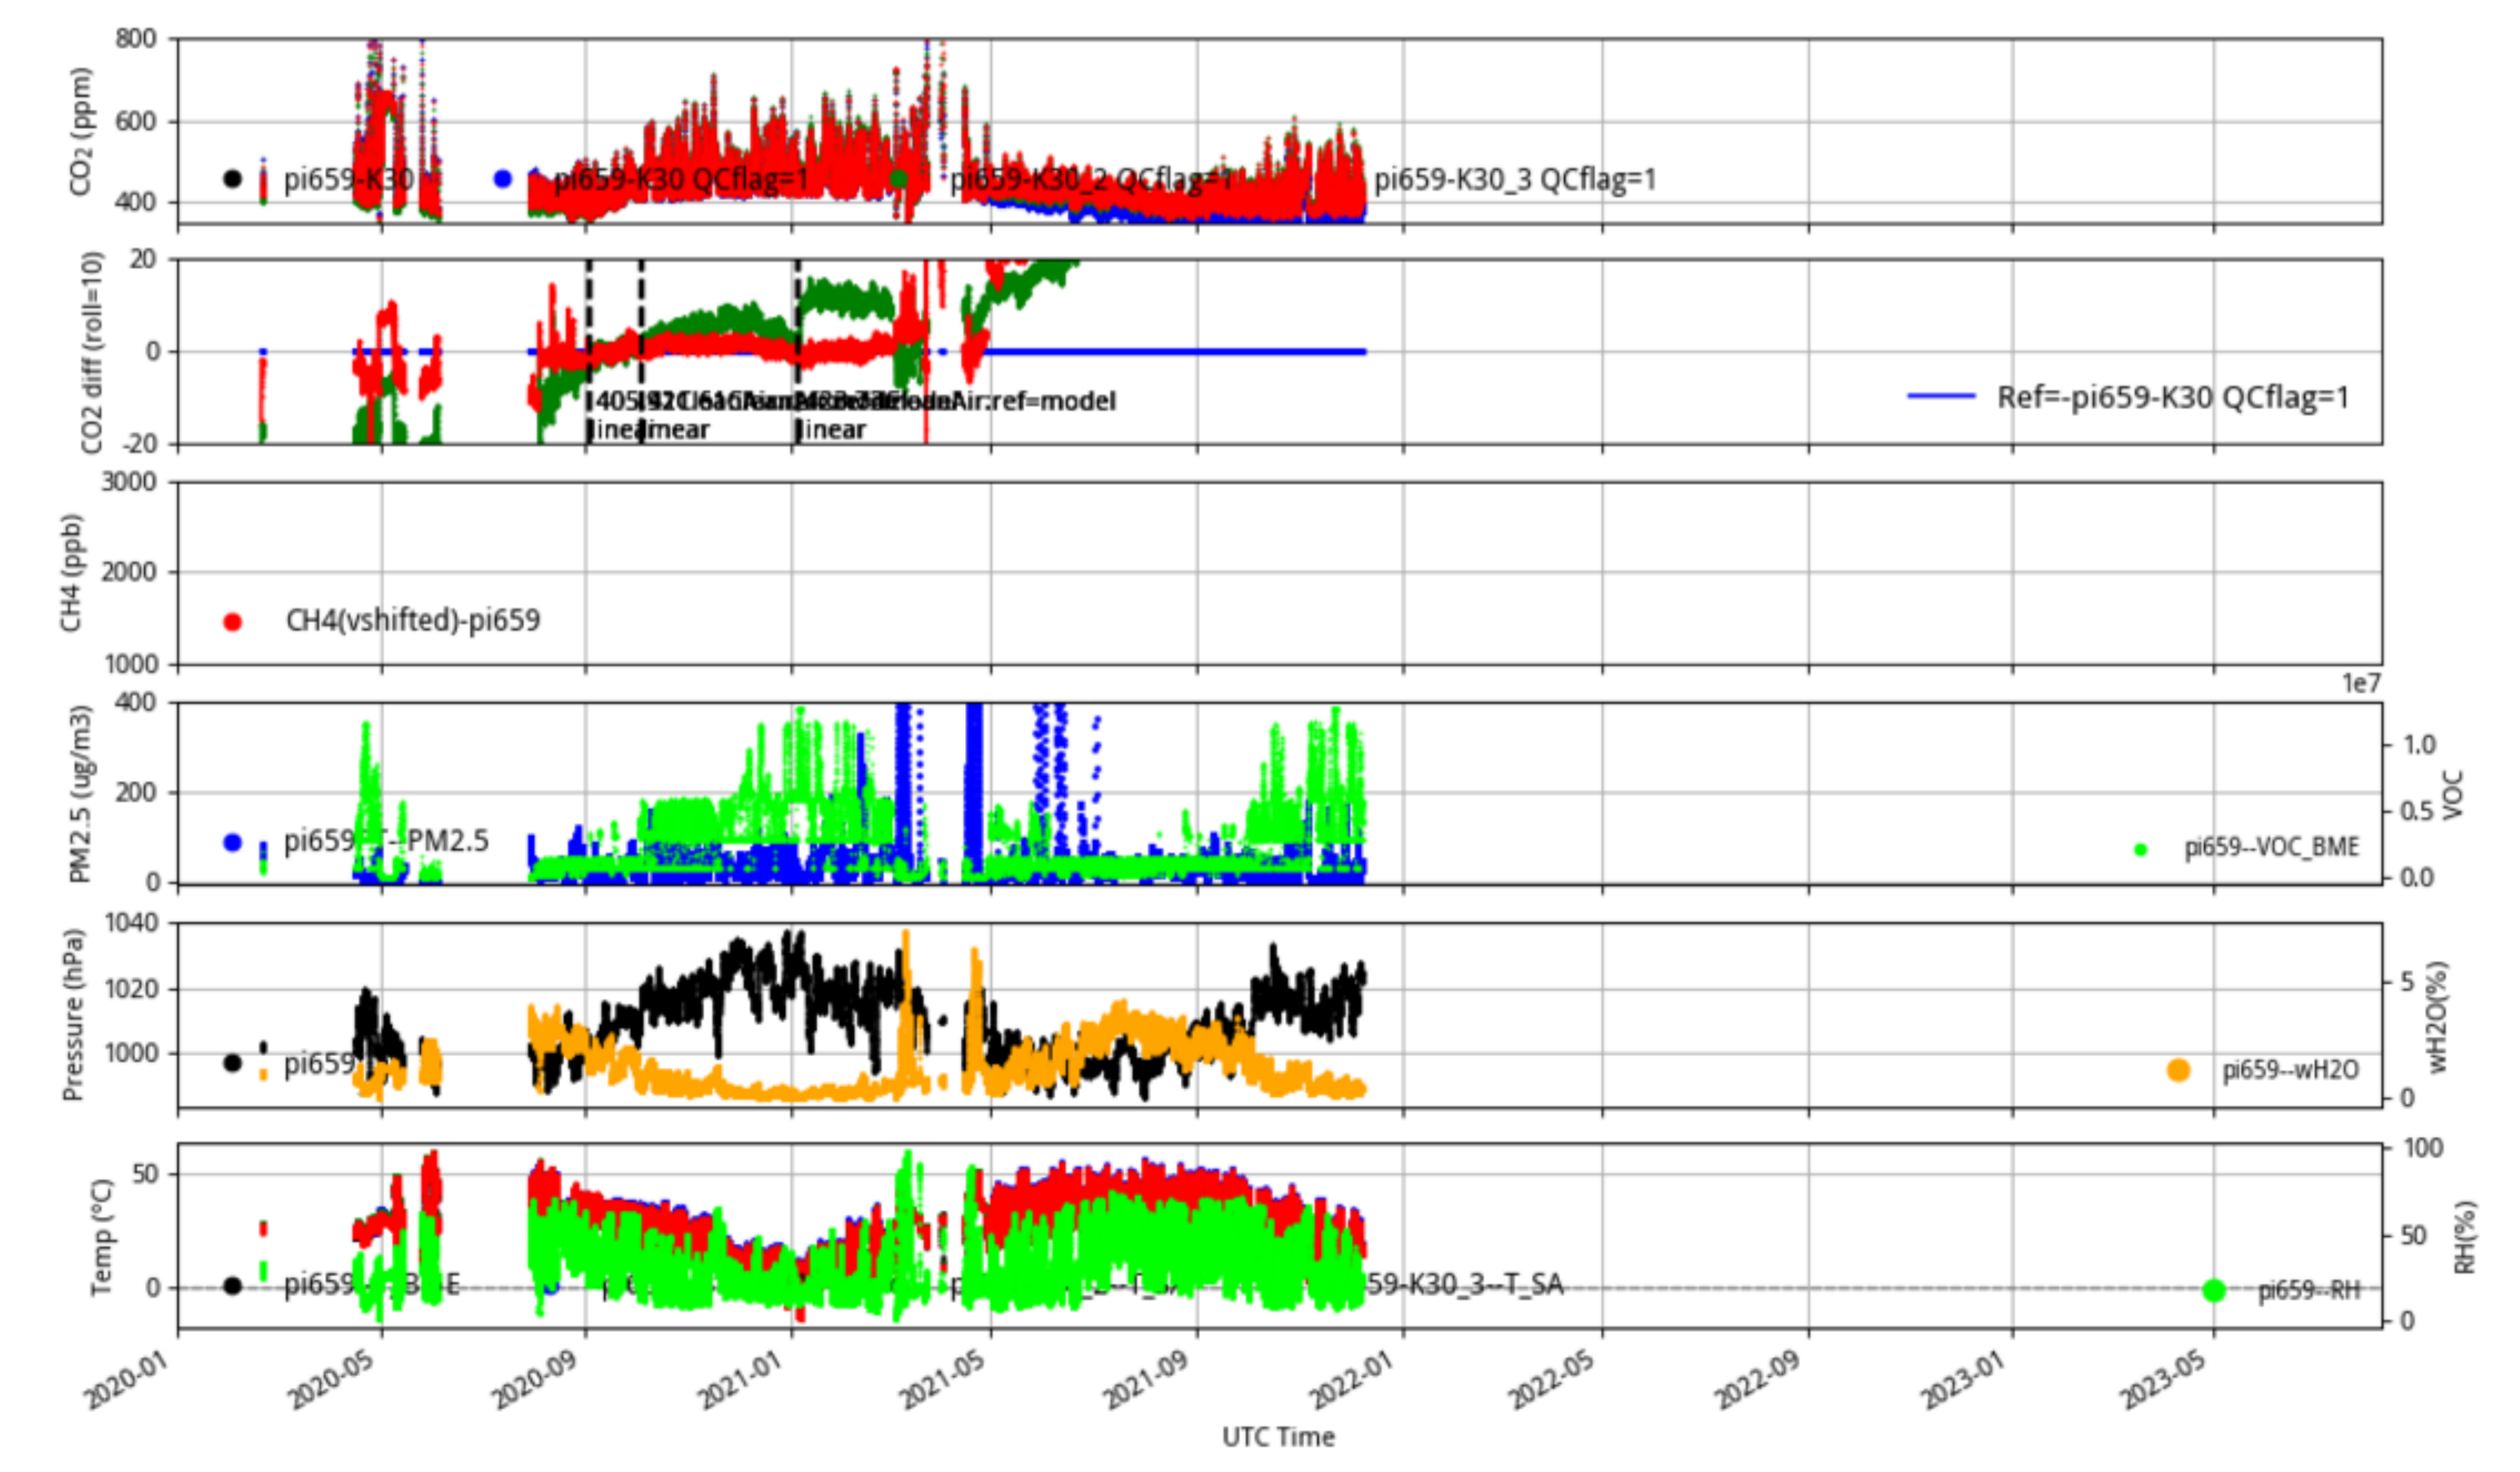

Plot created: 2023-08-09 06:28 UTC

北京房山十渡联通机房 pi655_JJJ_CleanAir_select tenmin/L2.1 pi655--30-days

Plot created: 2023-08-09 06:34 UTC

pi659_JJJ_CleanAir_select tenmin/L2.1 pi659--30-days

Plot created: 2023-08-09 06:41 UTC