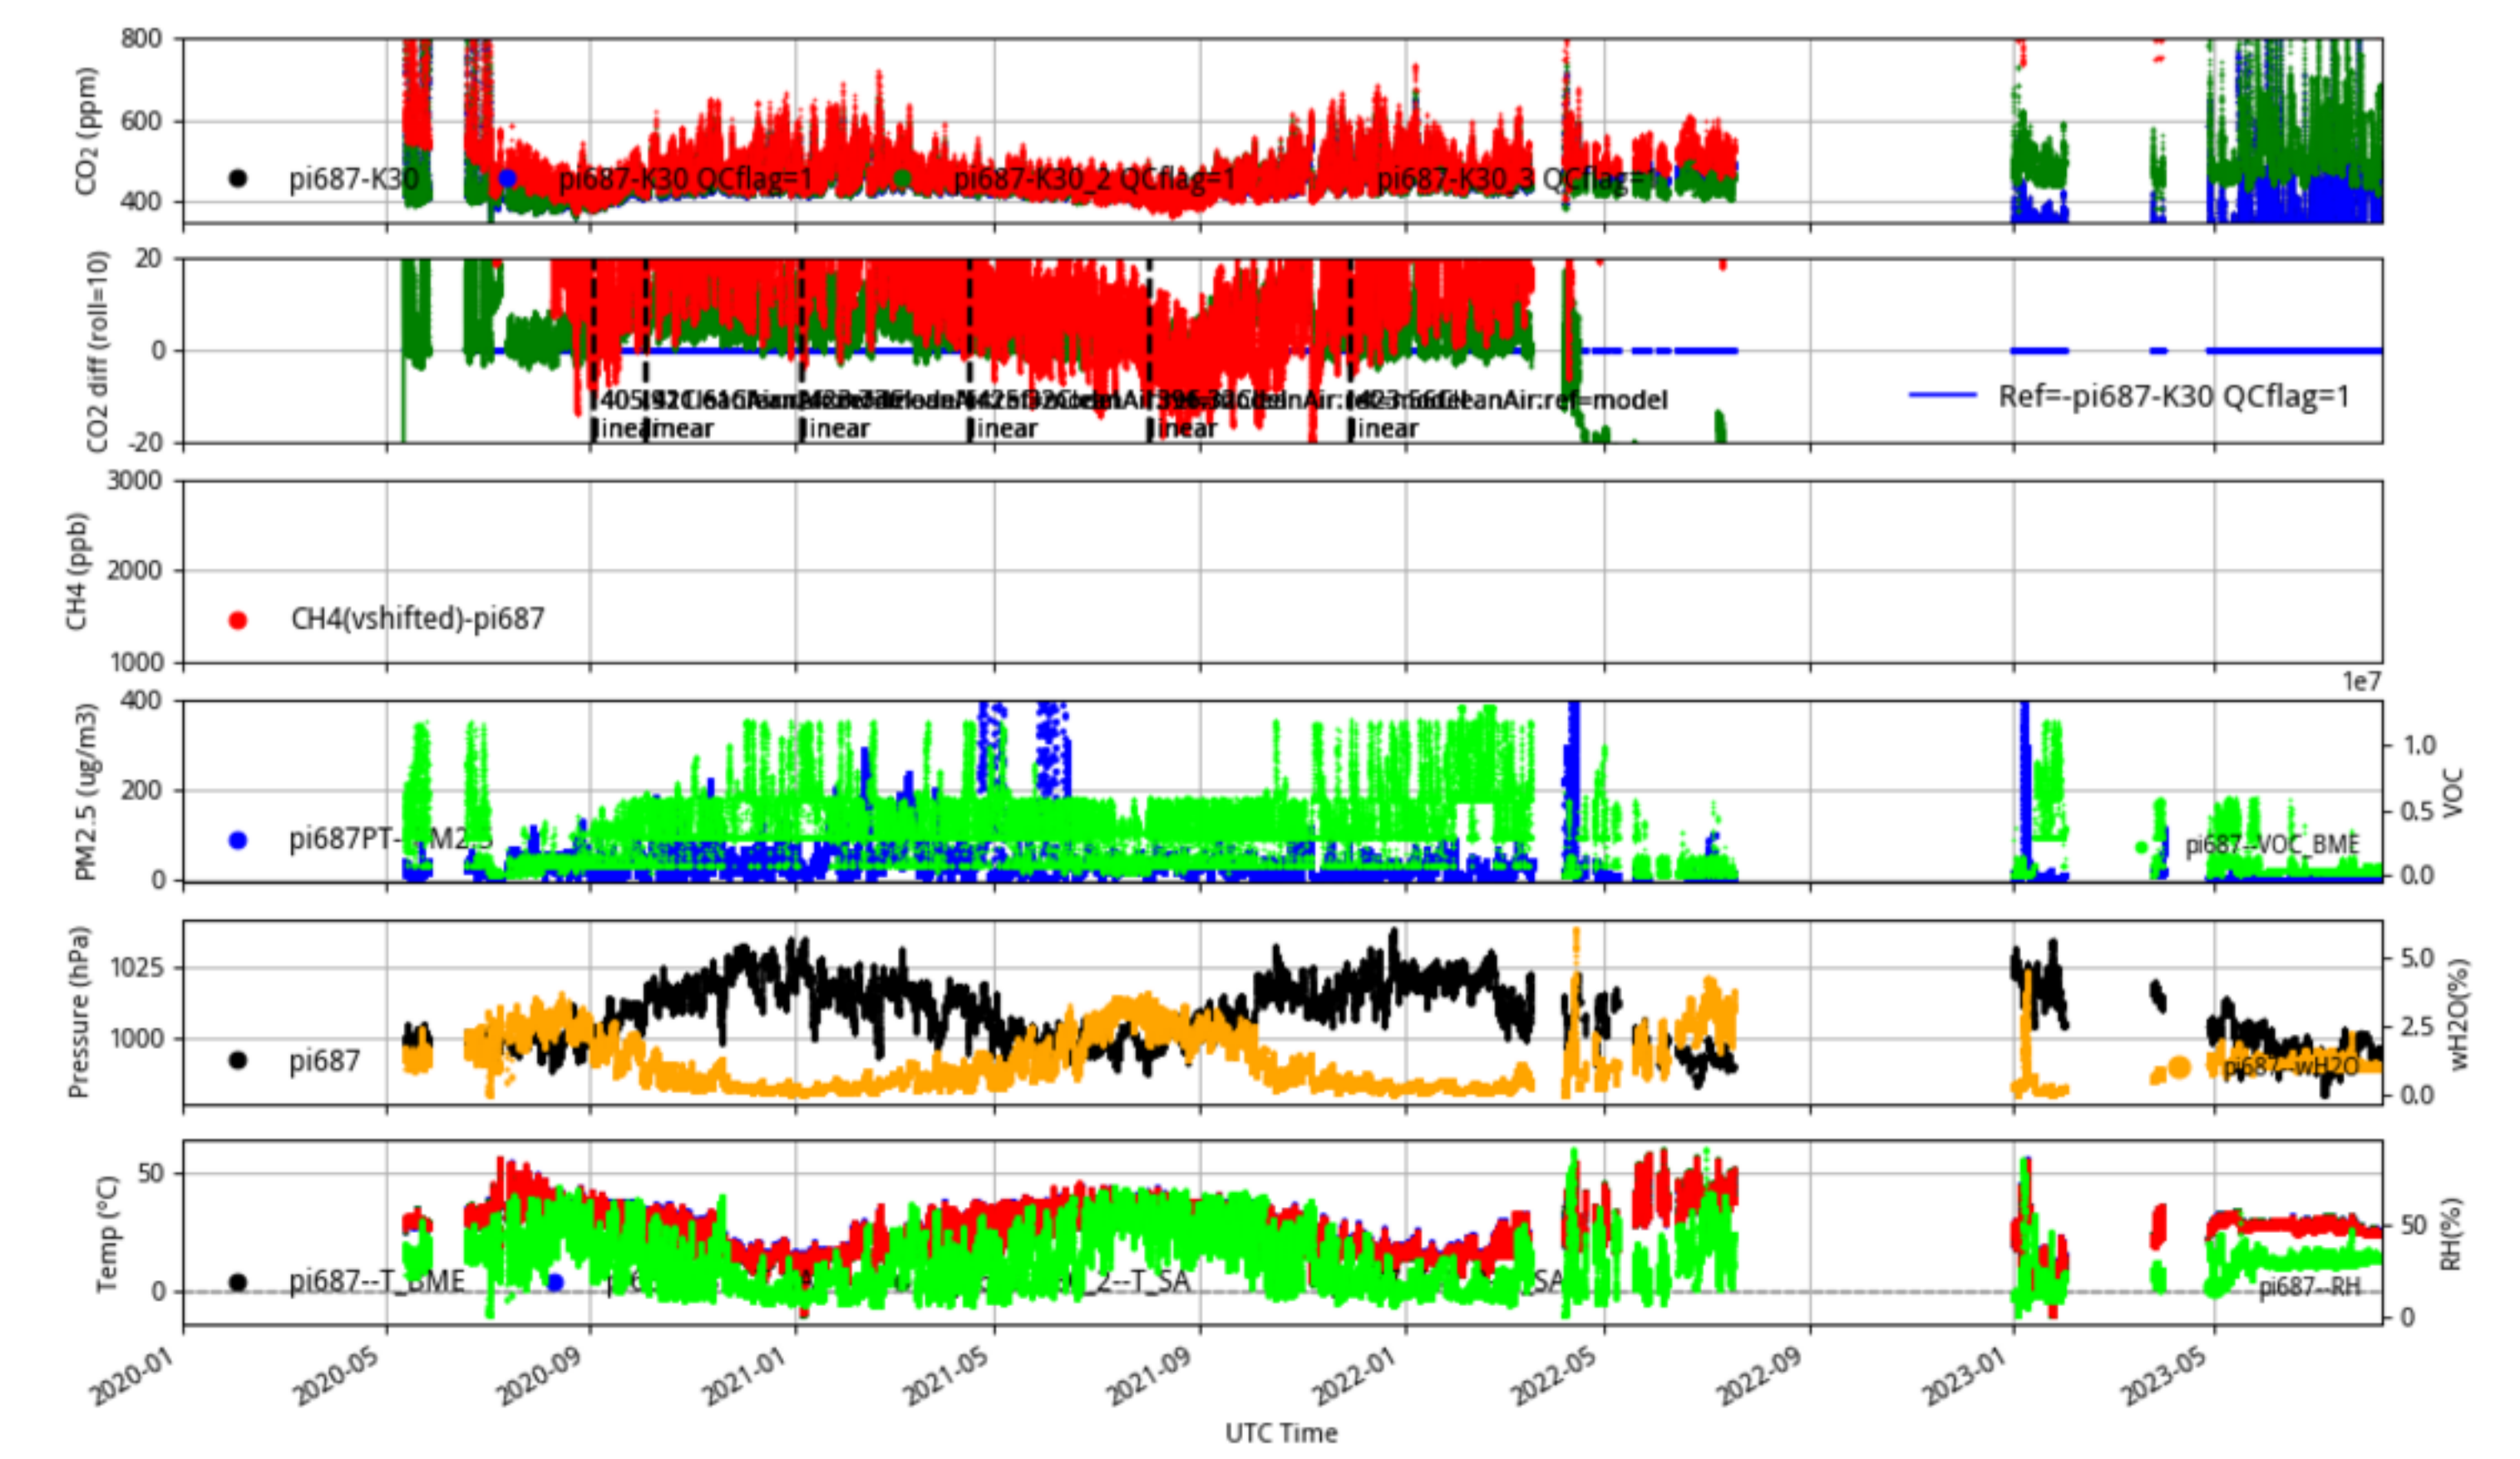

Plot created: 2023-08-09 07:27 UTC

pi686_JJJ_CleanAir_select tenmin/L2.1 pi686--30-days

Plot created: 2023-08-09 07:34 UTC

pi687_JJJ_CleanAir_select tenmin/L2.1 pi687--30-days

Plot created: 2023-08-09 07:41 UTC