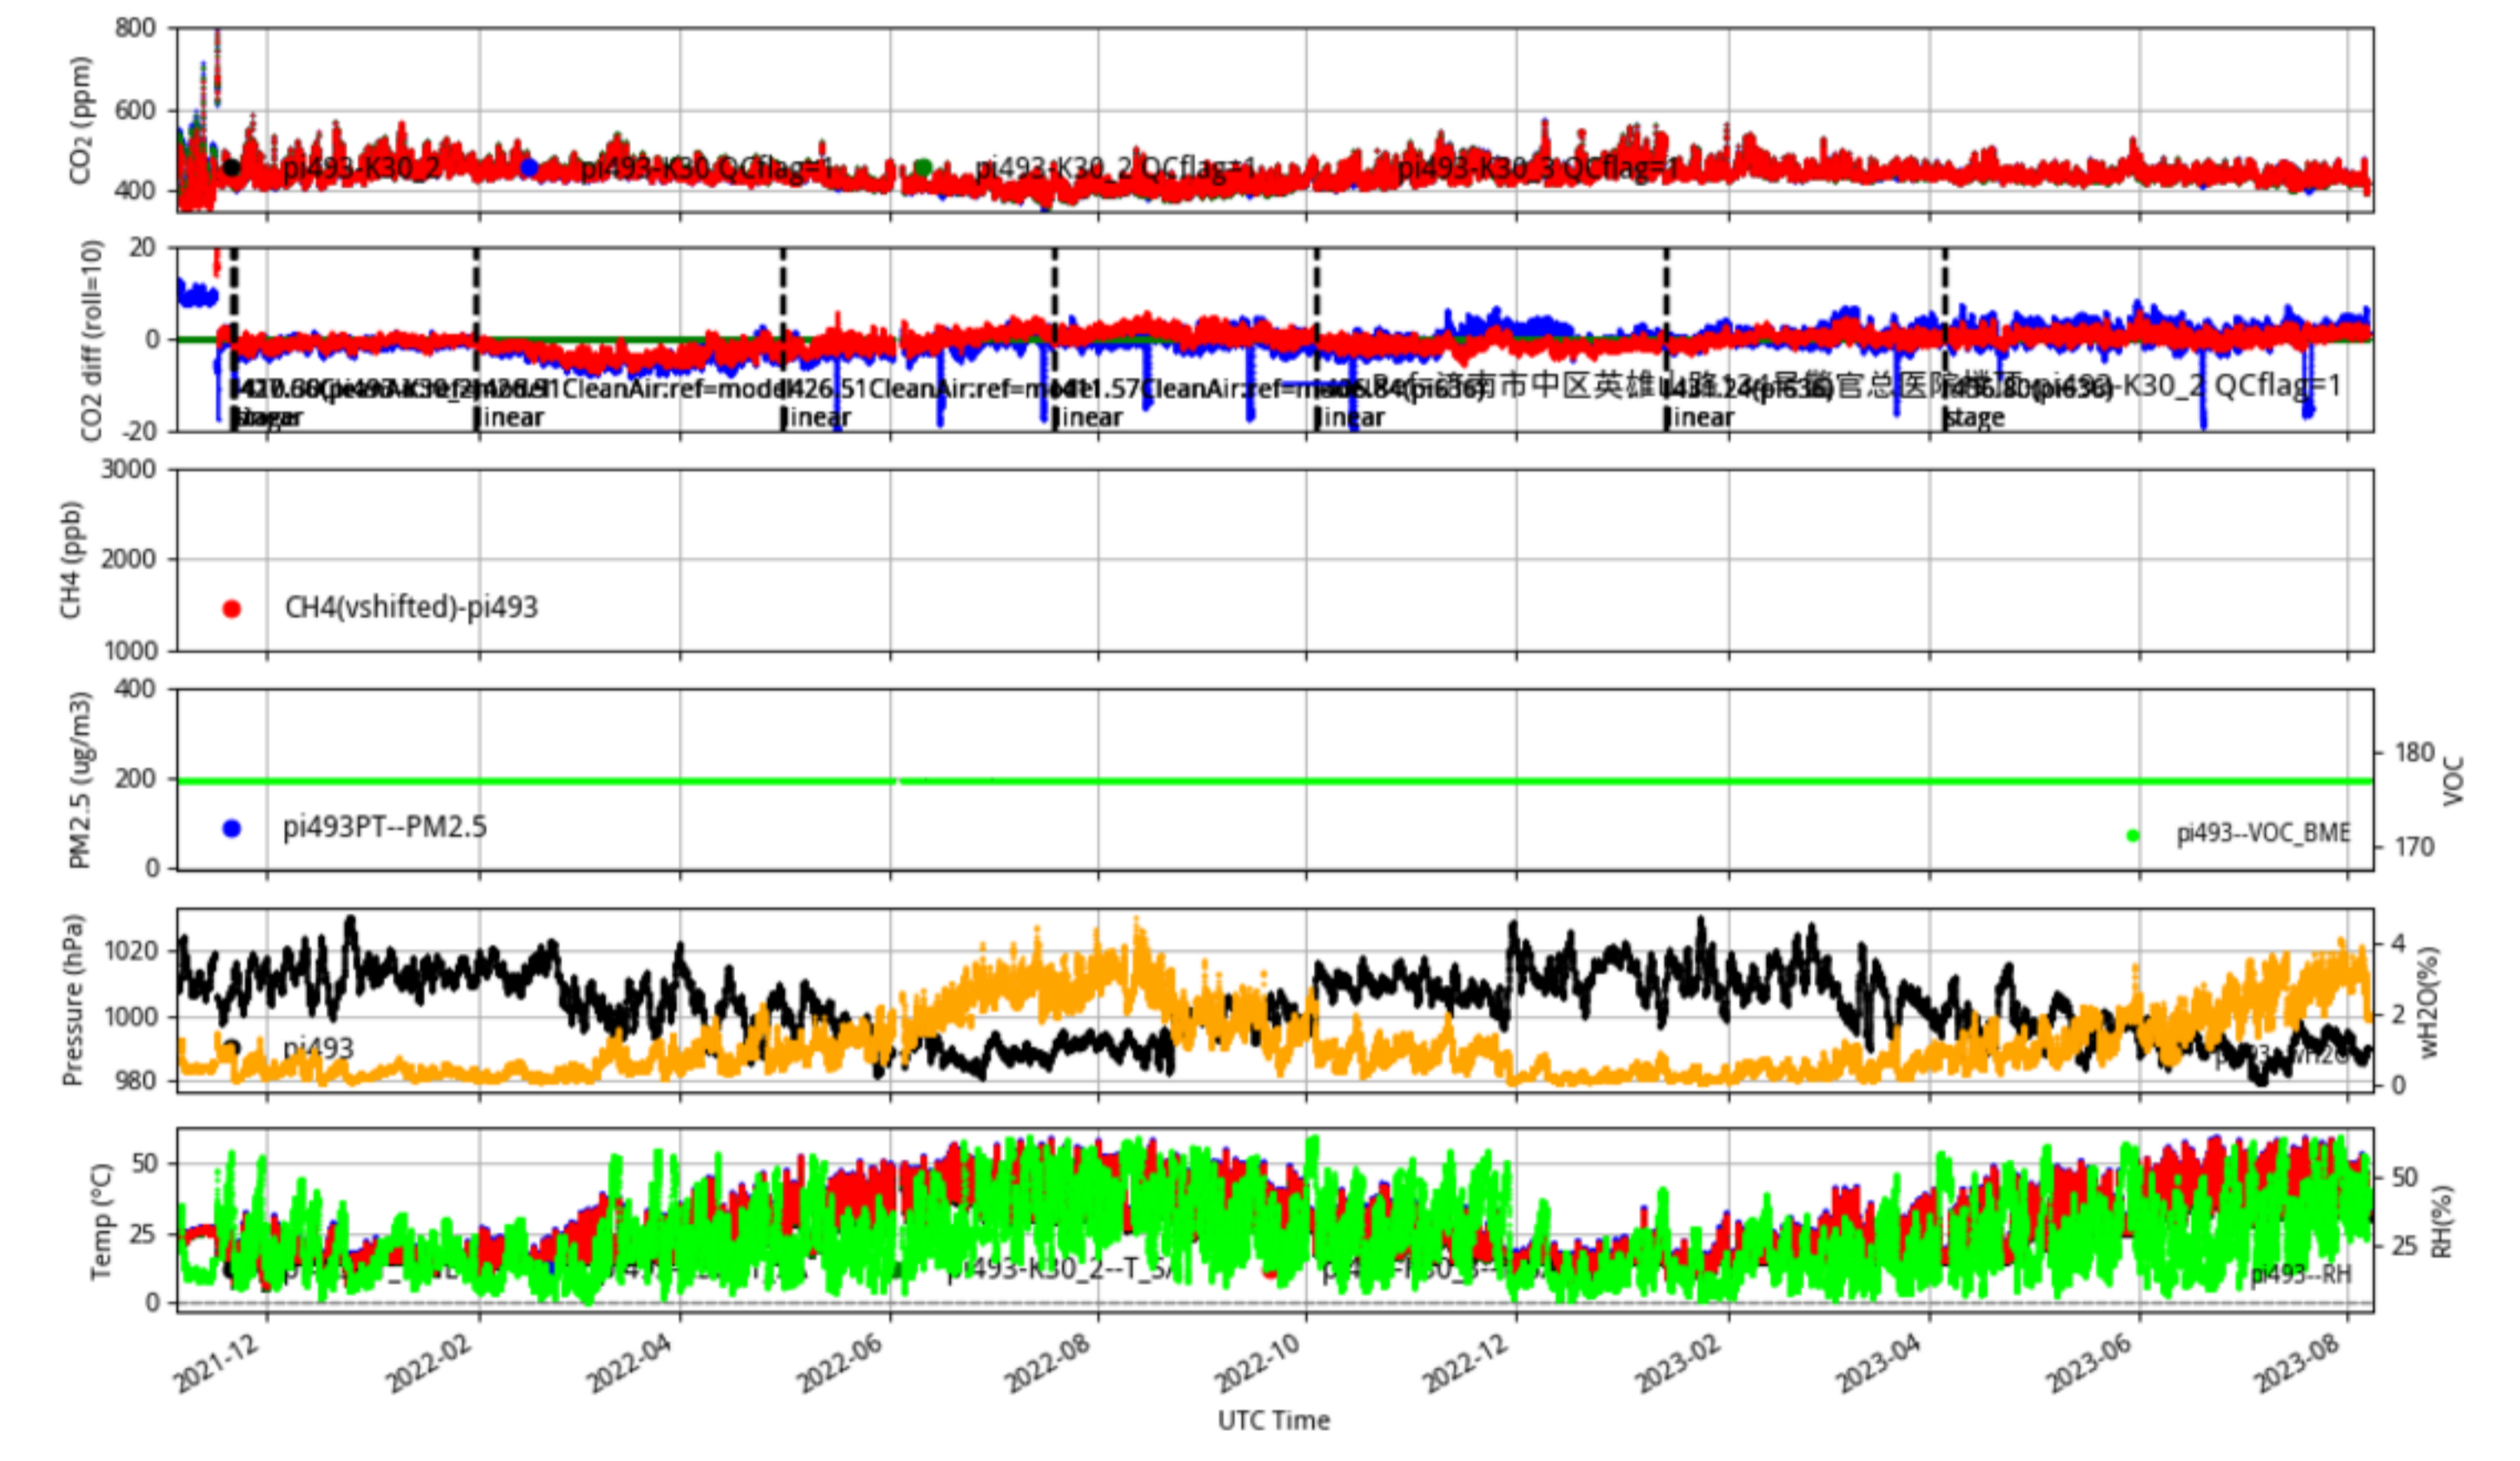

Plot created: 2023-08-08 10:08 UTC

济南莱芜区牛泉镇朝阳街与文化南路交口东100米牛泉镇人大代表民情联络站 pi466 Jinan tenmin/L2.1 pi466--30-days

Plot created: 2023-08-08 10:11 UTC

济南章丘区普集街道中心小学附近 pi482 Jinan tenmin/L2.1 pi482--30-days

Plot created: 2023-08-08 10:14 UTC

济南市中区英雄山路134号警官总医院楼顶 pi493 Jinan tenmin/L2.1 pi493--30-days

Plot created: 2023-08-08 10:17 UTC

济南市章丘区相公庄街道办事处 pi604 Jinan tenmin/L2.1 pi604--30-days

Plot created: 2023-08-08 10:20 UTC

济南市历城区港西路1777号附近 pi636 Jinan tenmin/L2.1 pi636--30-days