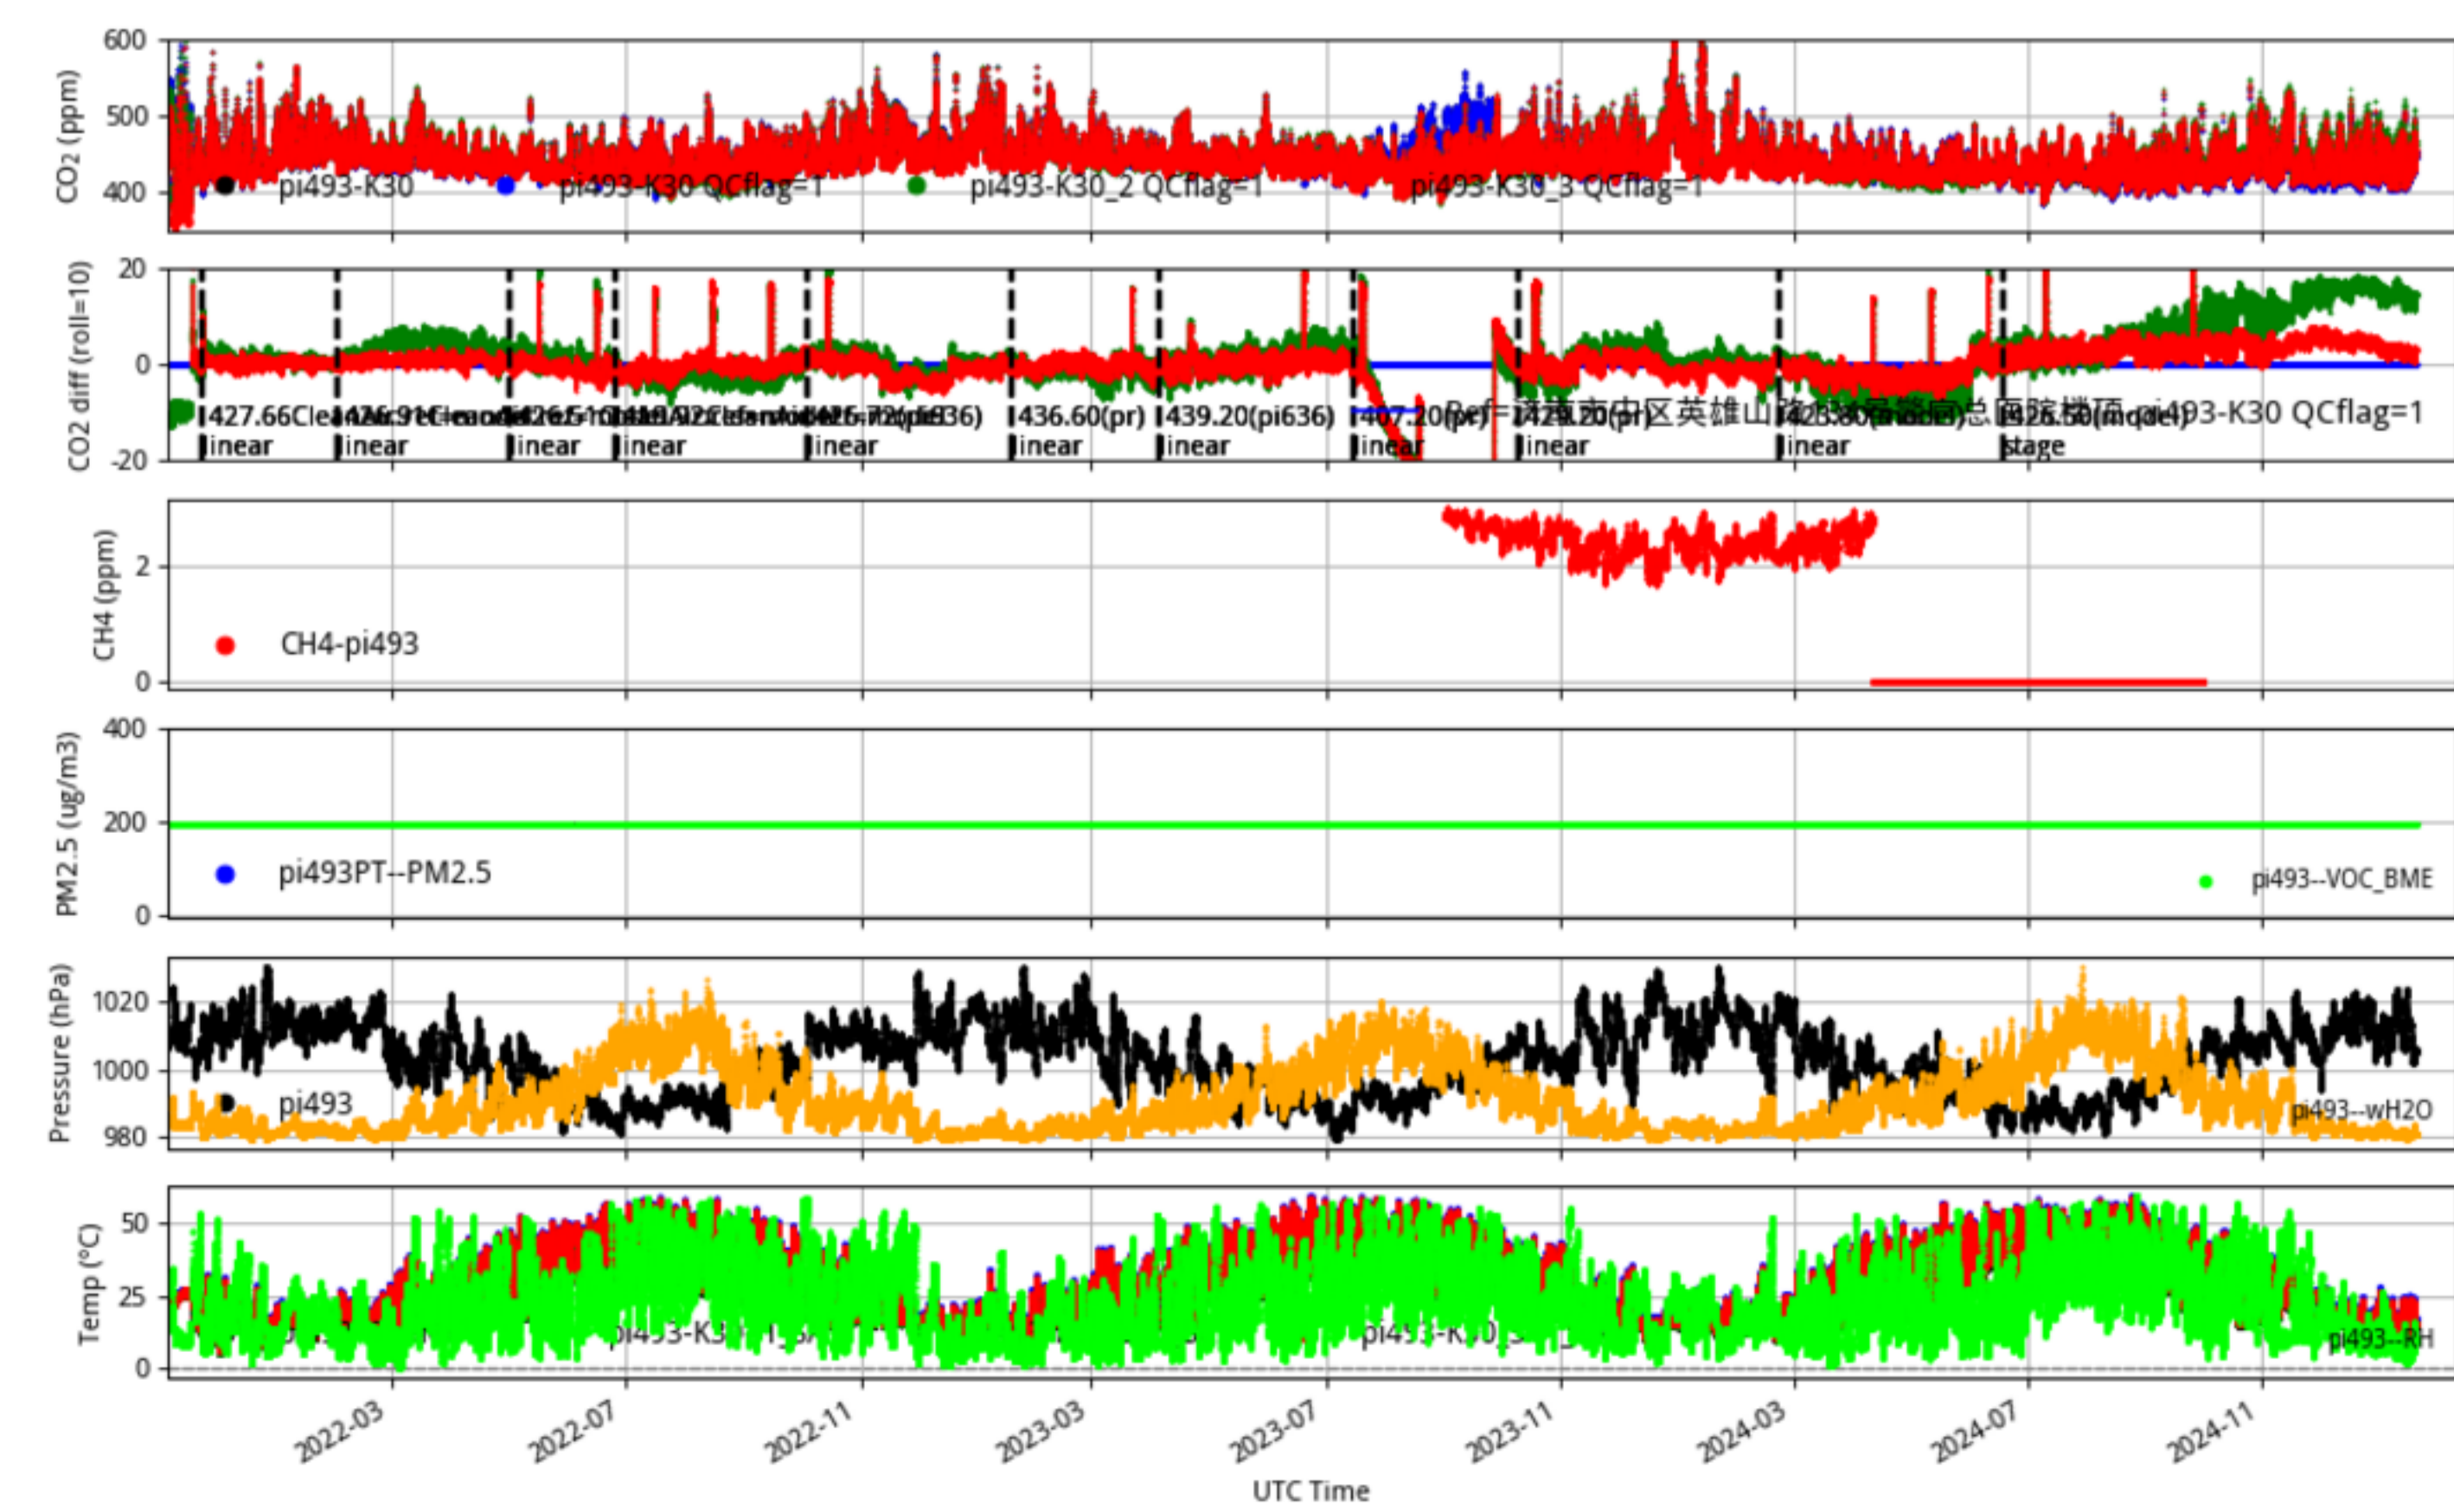

Plot created: 2025-02-09 20:09 UTC

山东省济南市历城区府前街66号附近 pi448 Jinan_Jinan20 tenmin/L2.1 pi448--30-days

Plot created: 2025-02-09 20:14 UTC

济南莱芜区牛泉镇朝阳街与文化南路交口东100米牛泉镇人大代表民情联络站 pi466 Jinan_Jinan20 tenmin/L2.1 pi466--30-days

Plot created: 2025-02-09 20:18 UTC

济南章丘区普集街道中心小学附近 pi482 Jinan_Jinan20 tenmin/L2.1 pi482--30-days

Plot created: 2025-02-09 20:23 UTC

济南市中区英雄山路134号警官总医院楼顶 pi493 Jinan_Jinan20 tenmin/L2.1 pi493--30-days

Plot created: 2025-02-09 20:28 UTC

济南市章丘区相公庄街道办事处 pi604 Jinan_Jinan20 tenmin/L2.1 pi604--30-days

Plot created: 2025-02-09 20:34 UTC

济南市历城区港西路1777号附近 pi636 Jinan_Jinan20 tenmin/L2.1 pi636--30-days

Plot created: 2025-02-09 20:39 UTC

montage-site_plot3-Jinan_Jinan20.pdf

Plot created: 2025-02-09 21:41 UTC