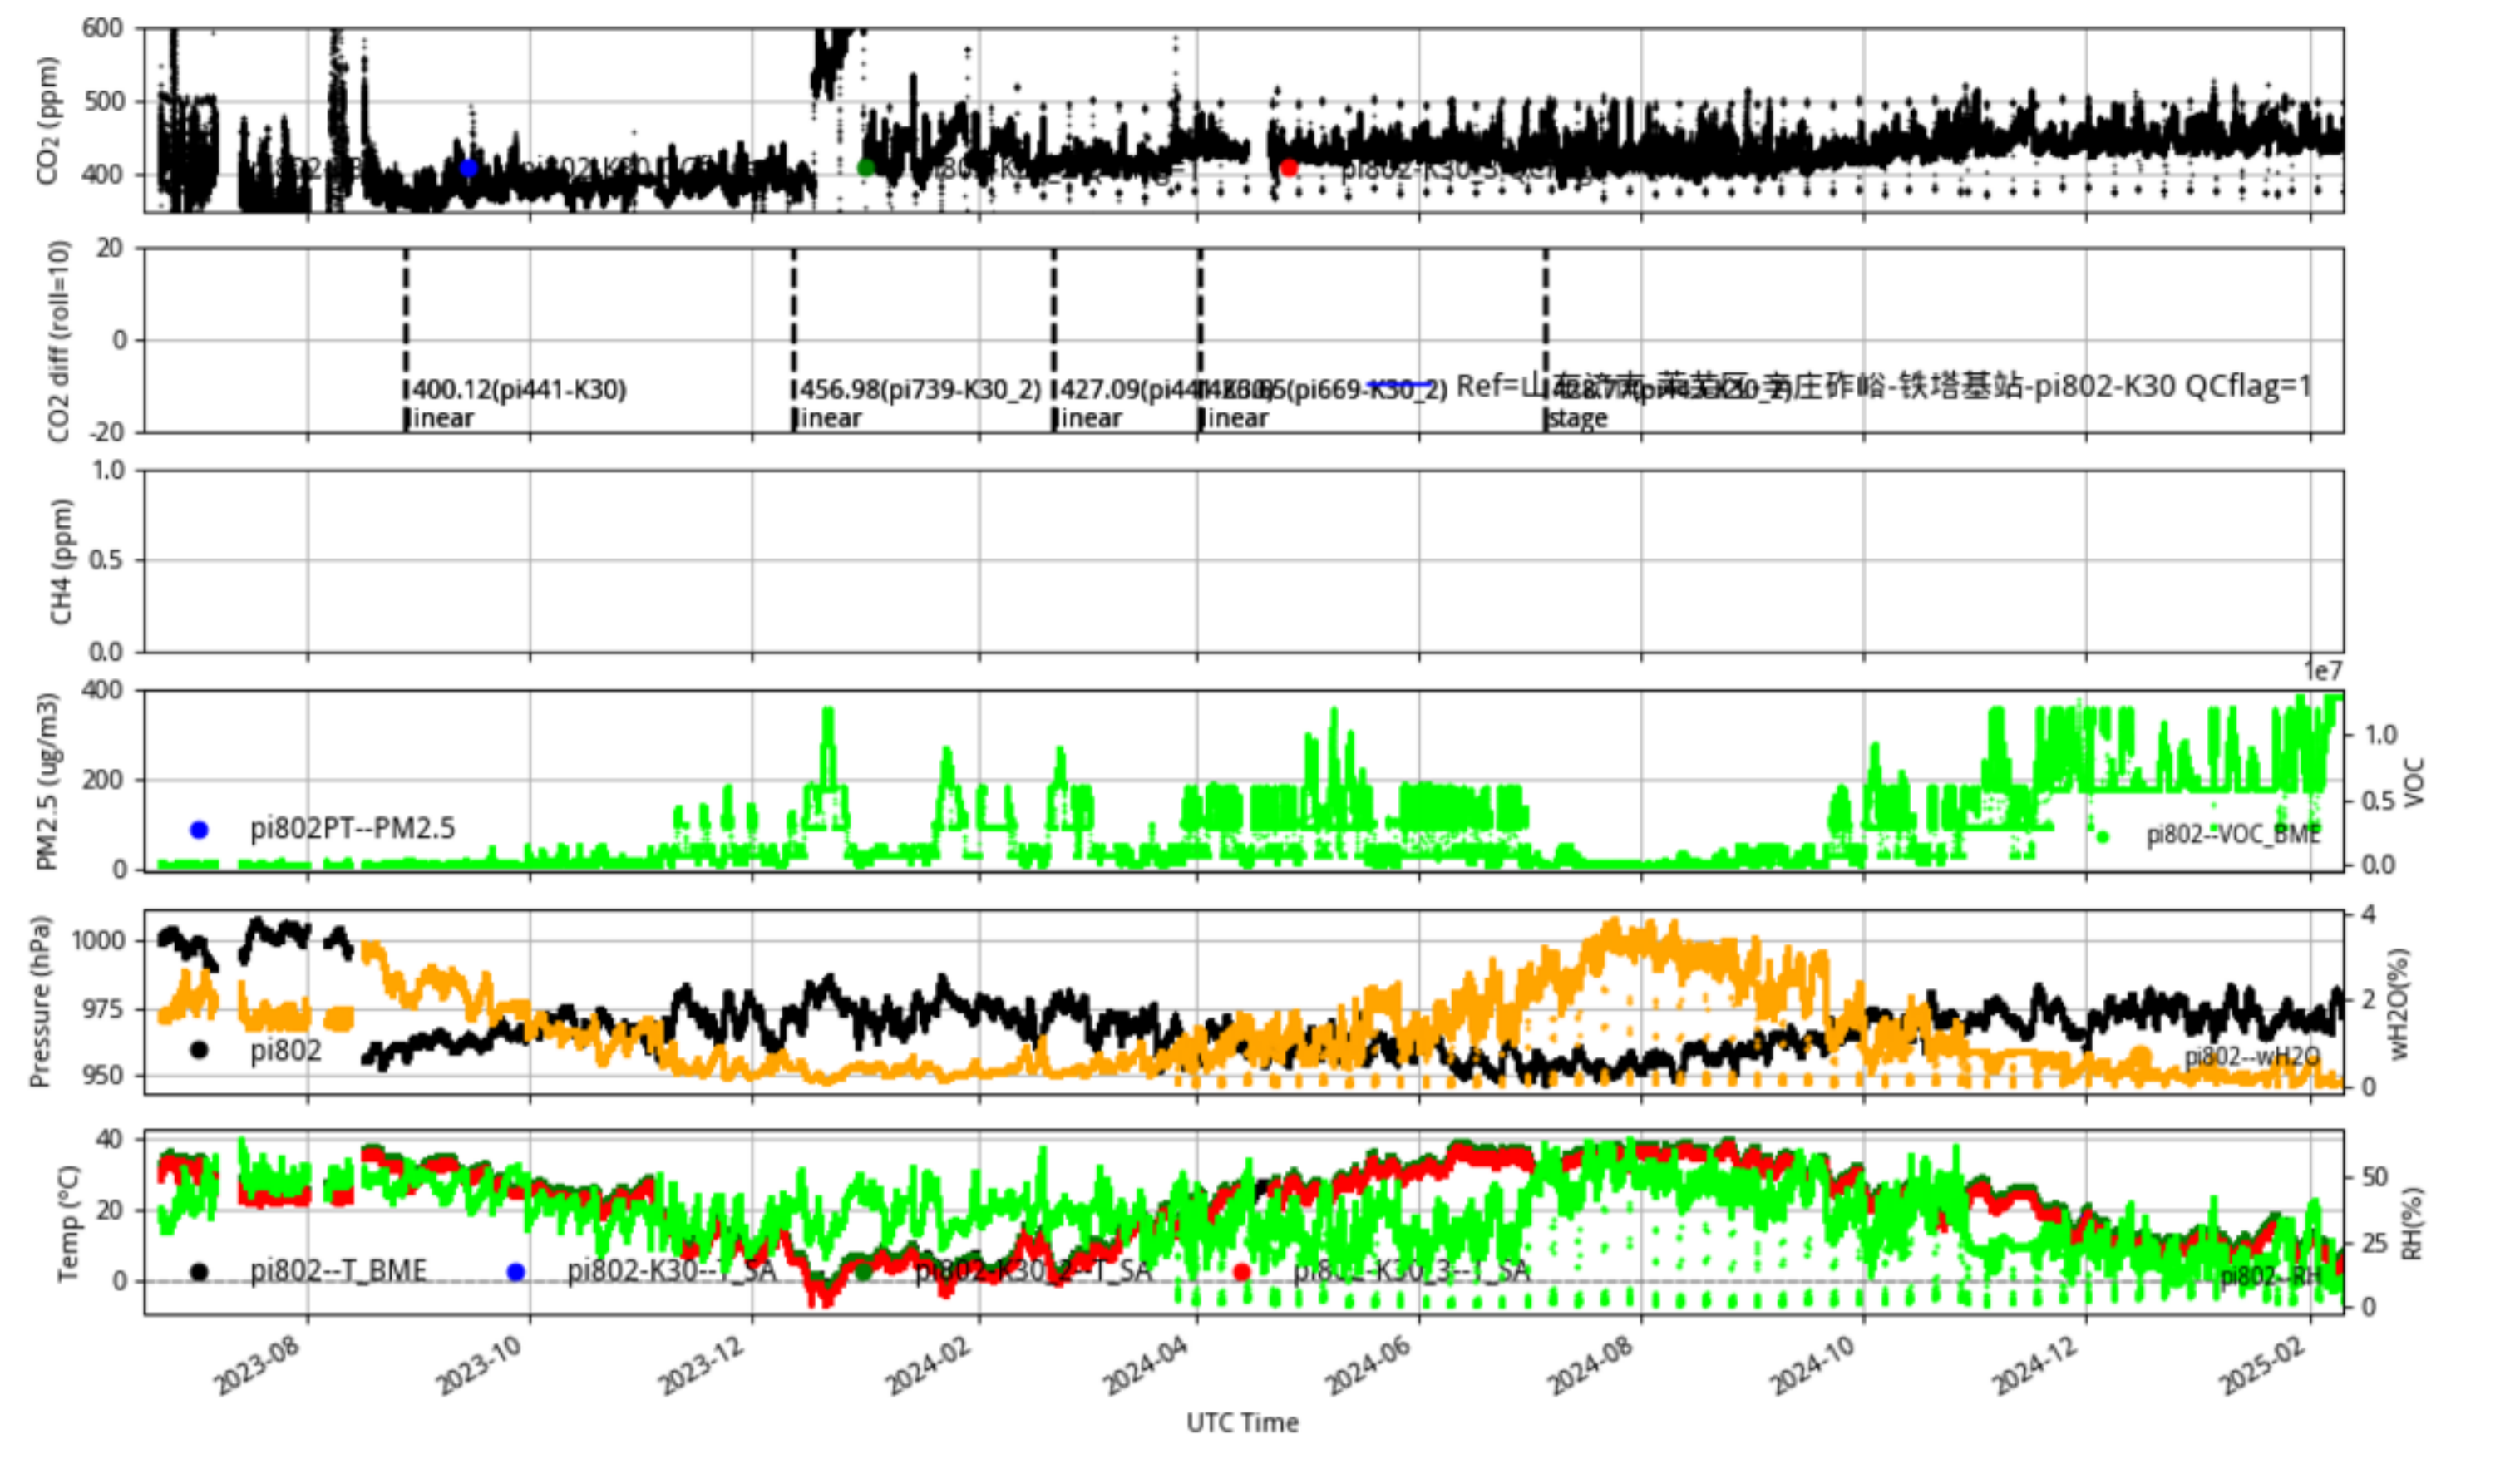

山东济南-莱芜区-石家泉-2-铁塔基站 pi460 Jinan_Jinan60 min/L1.0 pi460--30-days

Plot created: 2025-02-10 03:42 UTC

山东济南-莱芜区-鹏泉孝义北YD-铁塔基站 pi625 Jinan_Jinan60 min/L1.0 pi625--30-days

Plot created: 2025-02-10 03:54 UTC

山东济南-长清区-长清胡林-铁塔基站 pi658 JJJ hr/L2.1 pi658--30-days

Plot created: 2024-03-10 02:04 UTC

山东济南-莱芜区-雪野岭东-铁塔基站 pi679 JJJ hr/L2.1 pi679--30-days

Plot created: 2024-03-10 02:32 UTC

山东济南-莱芜区-辛庄砬-铁塔基站 pi802 Jinan_Jinan60 min/L1.0 pi802--30-days

Plot created: 2025-02-10 04:34 UTC