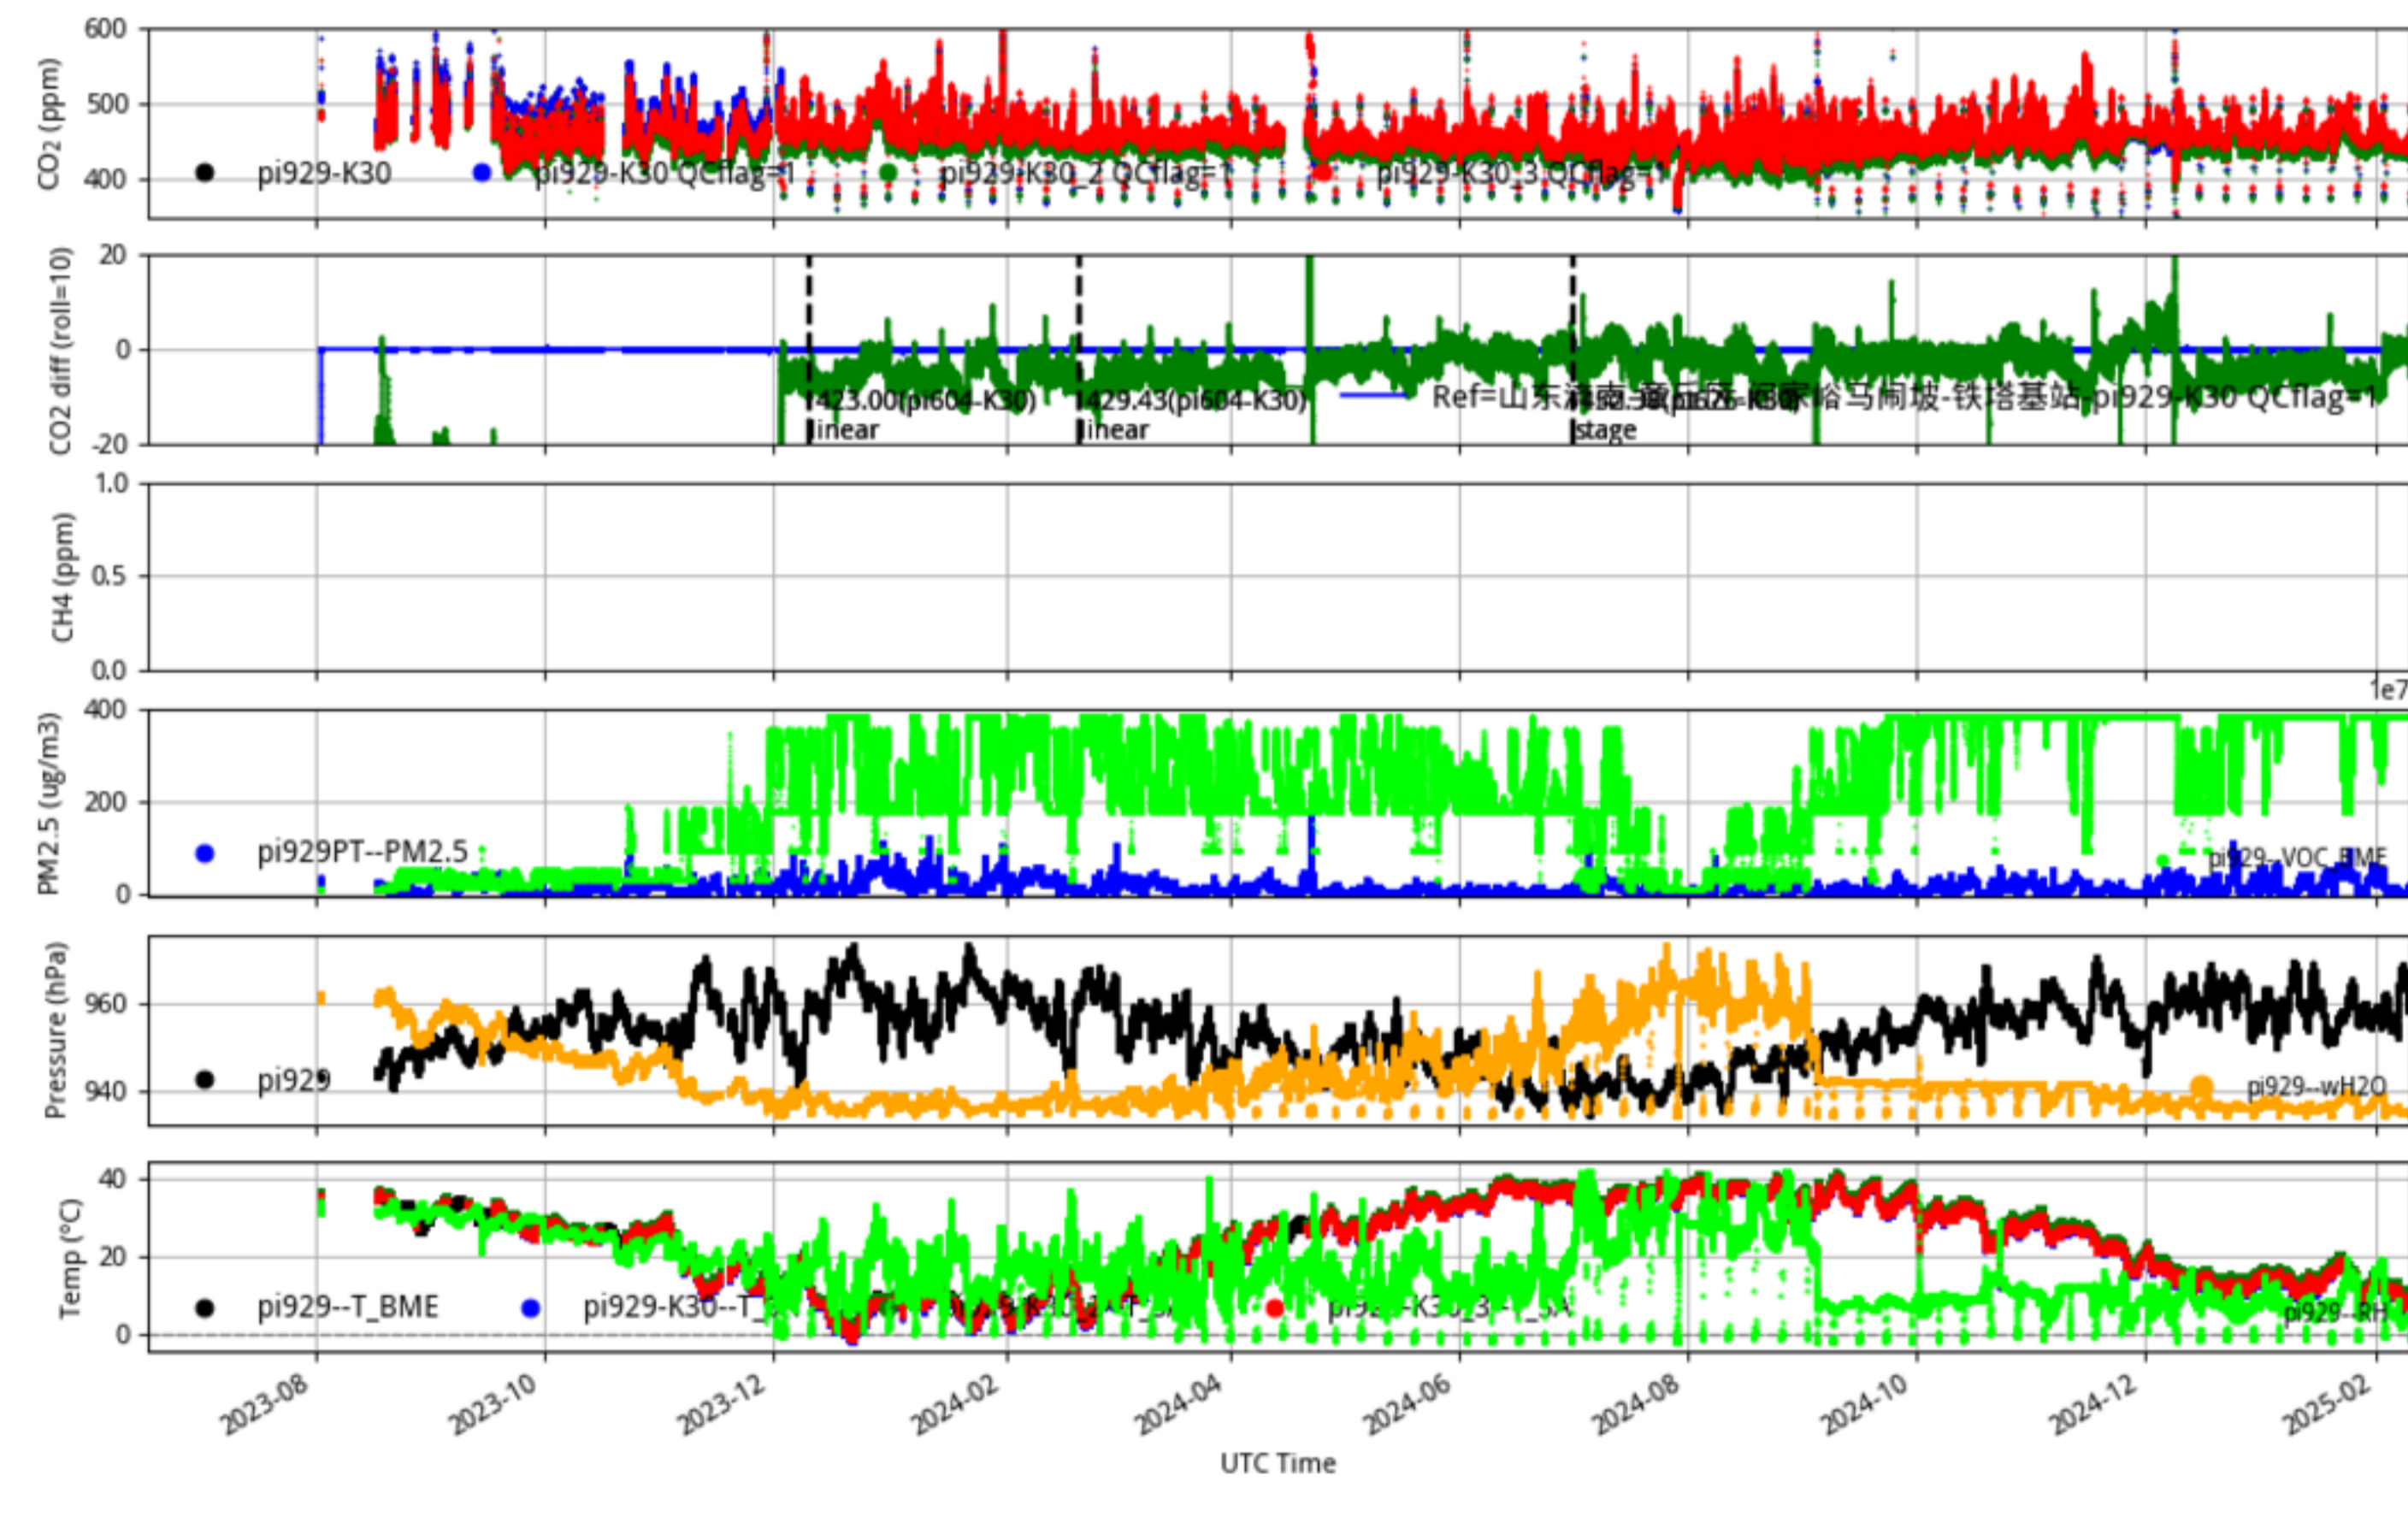

山东济南-章丘区-阎家峪马闹坡-铁塔基站 pi929 Jinan_Jinan60 min/L1.0 pi929--30-days

Plot created: 2025-02-10 02:34 UTC