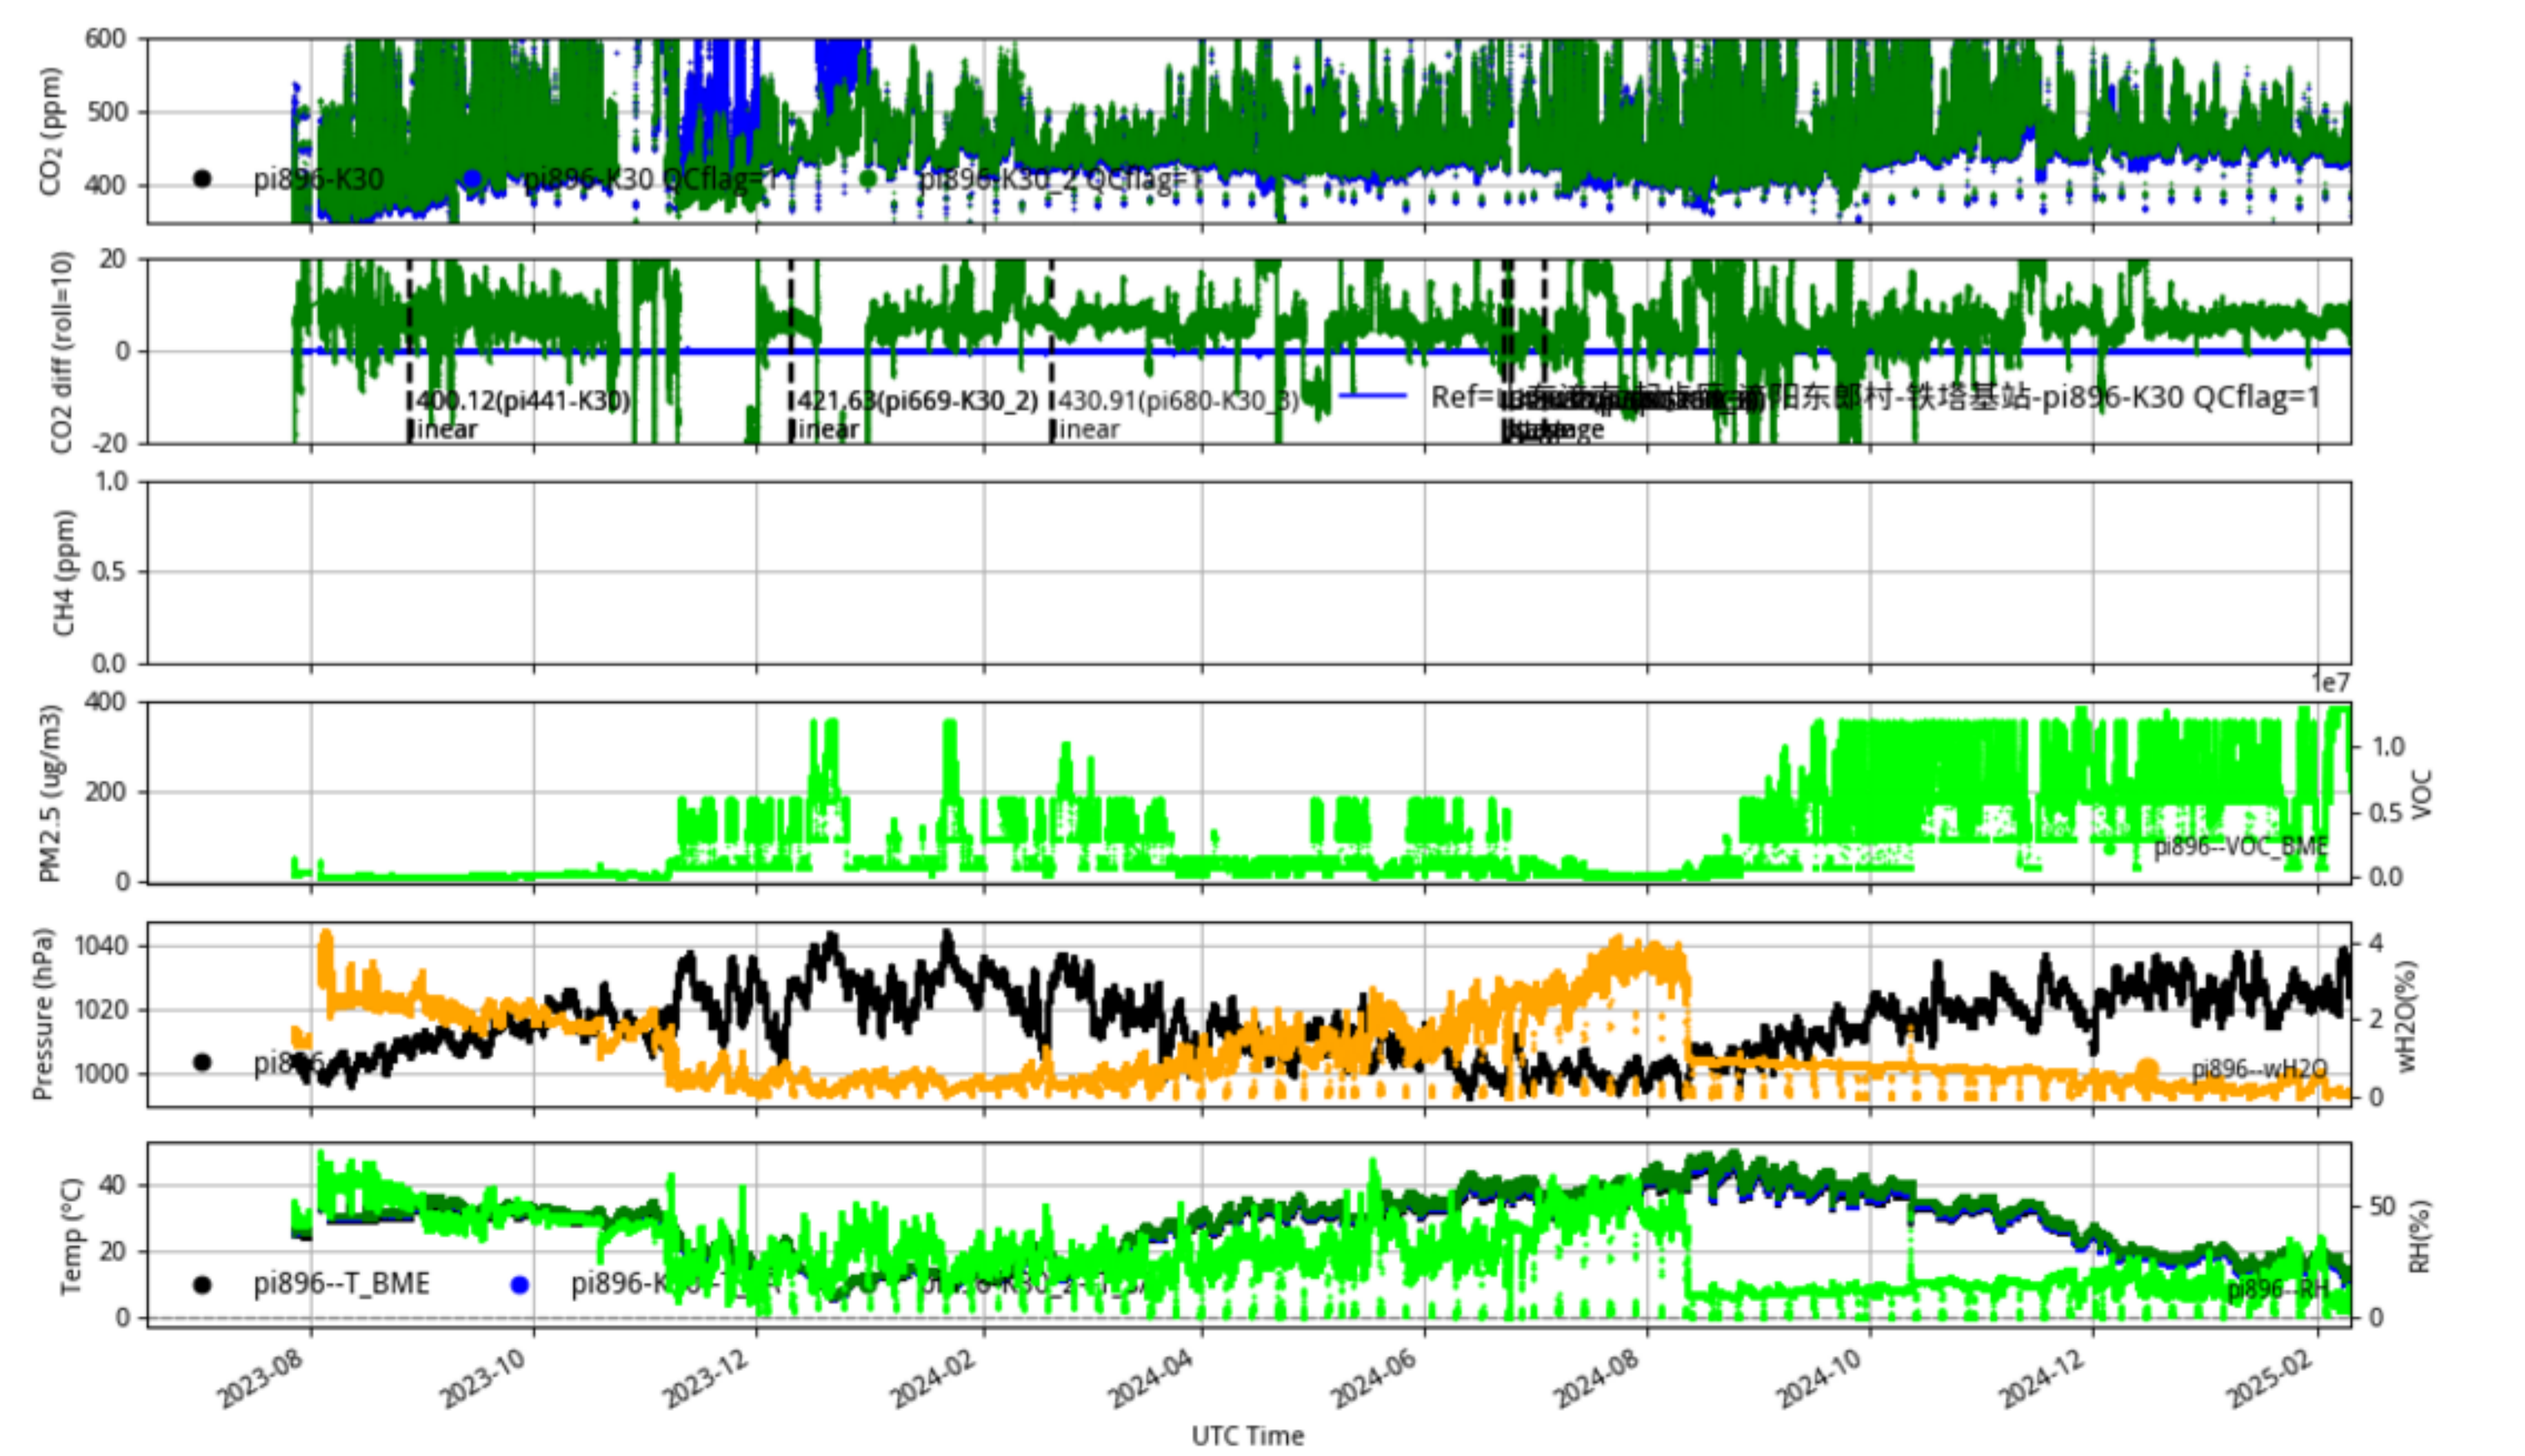

山东济南-起步区-济阳东郎村-铁塔基站 pi896 Jinan_Jinan60 min/L1.0 pi896--30-days

Plot created: 2025-02-10 02:50 UTC