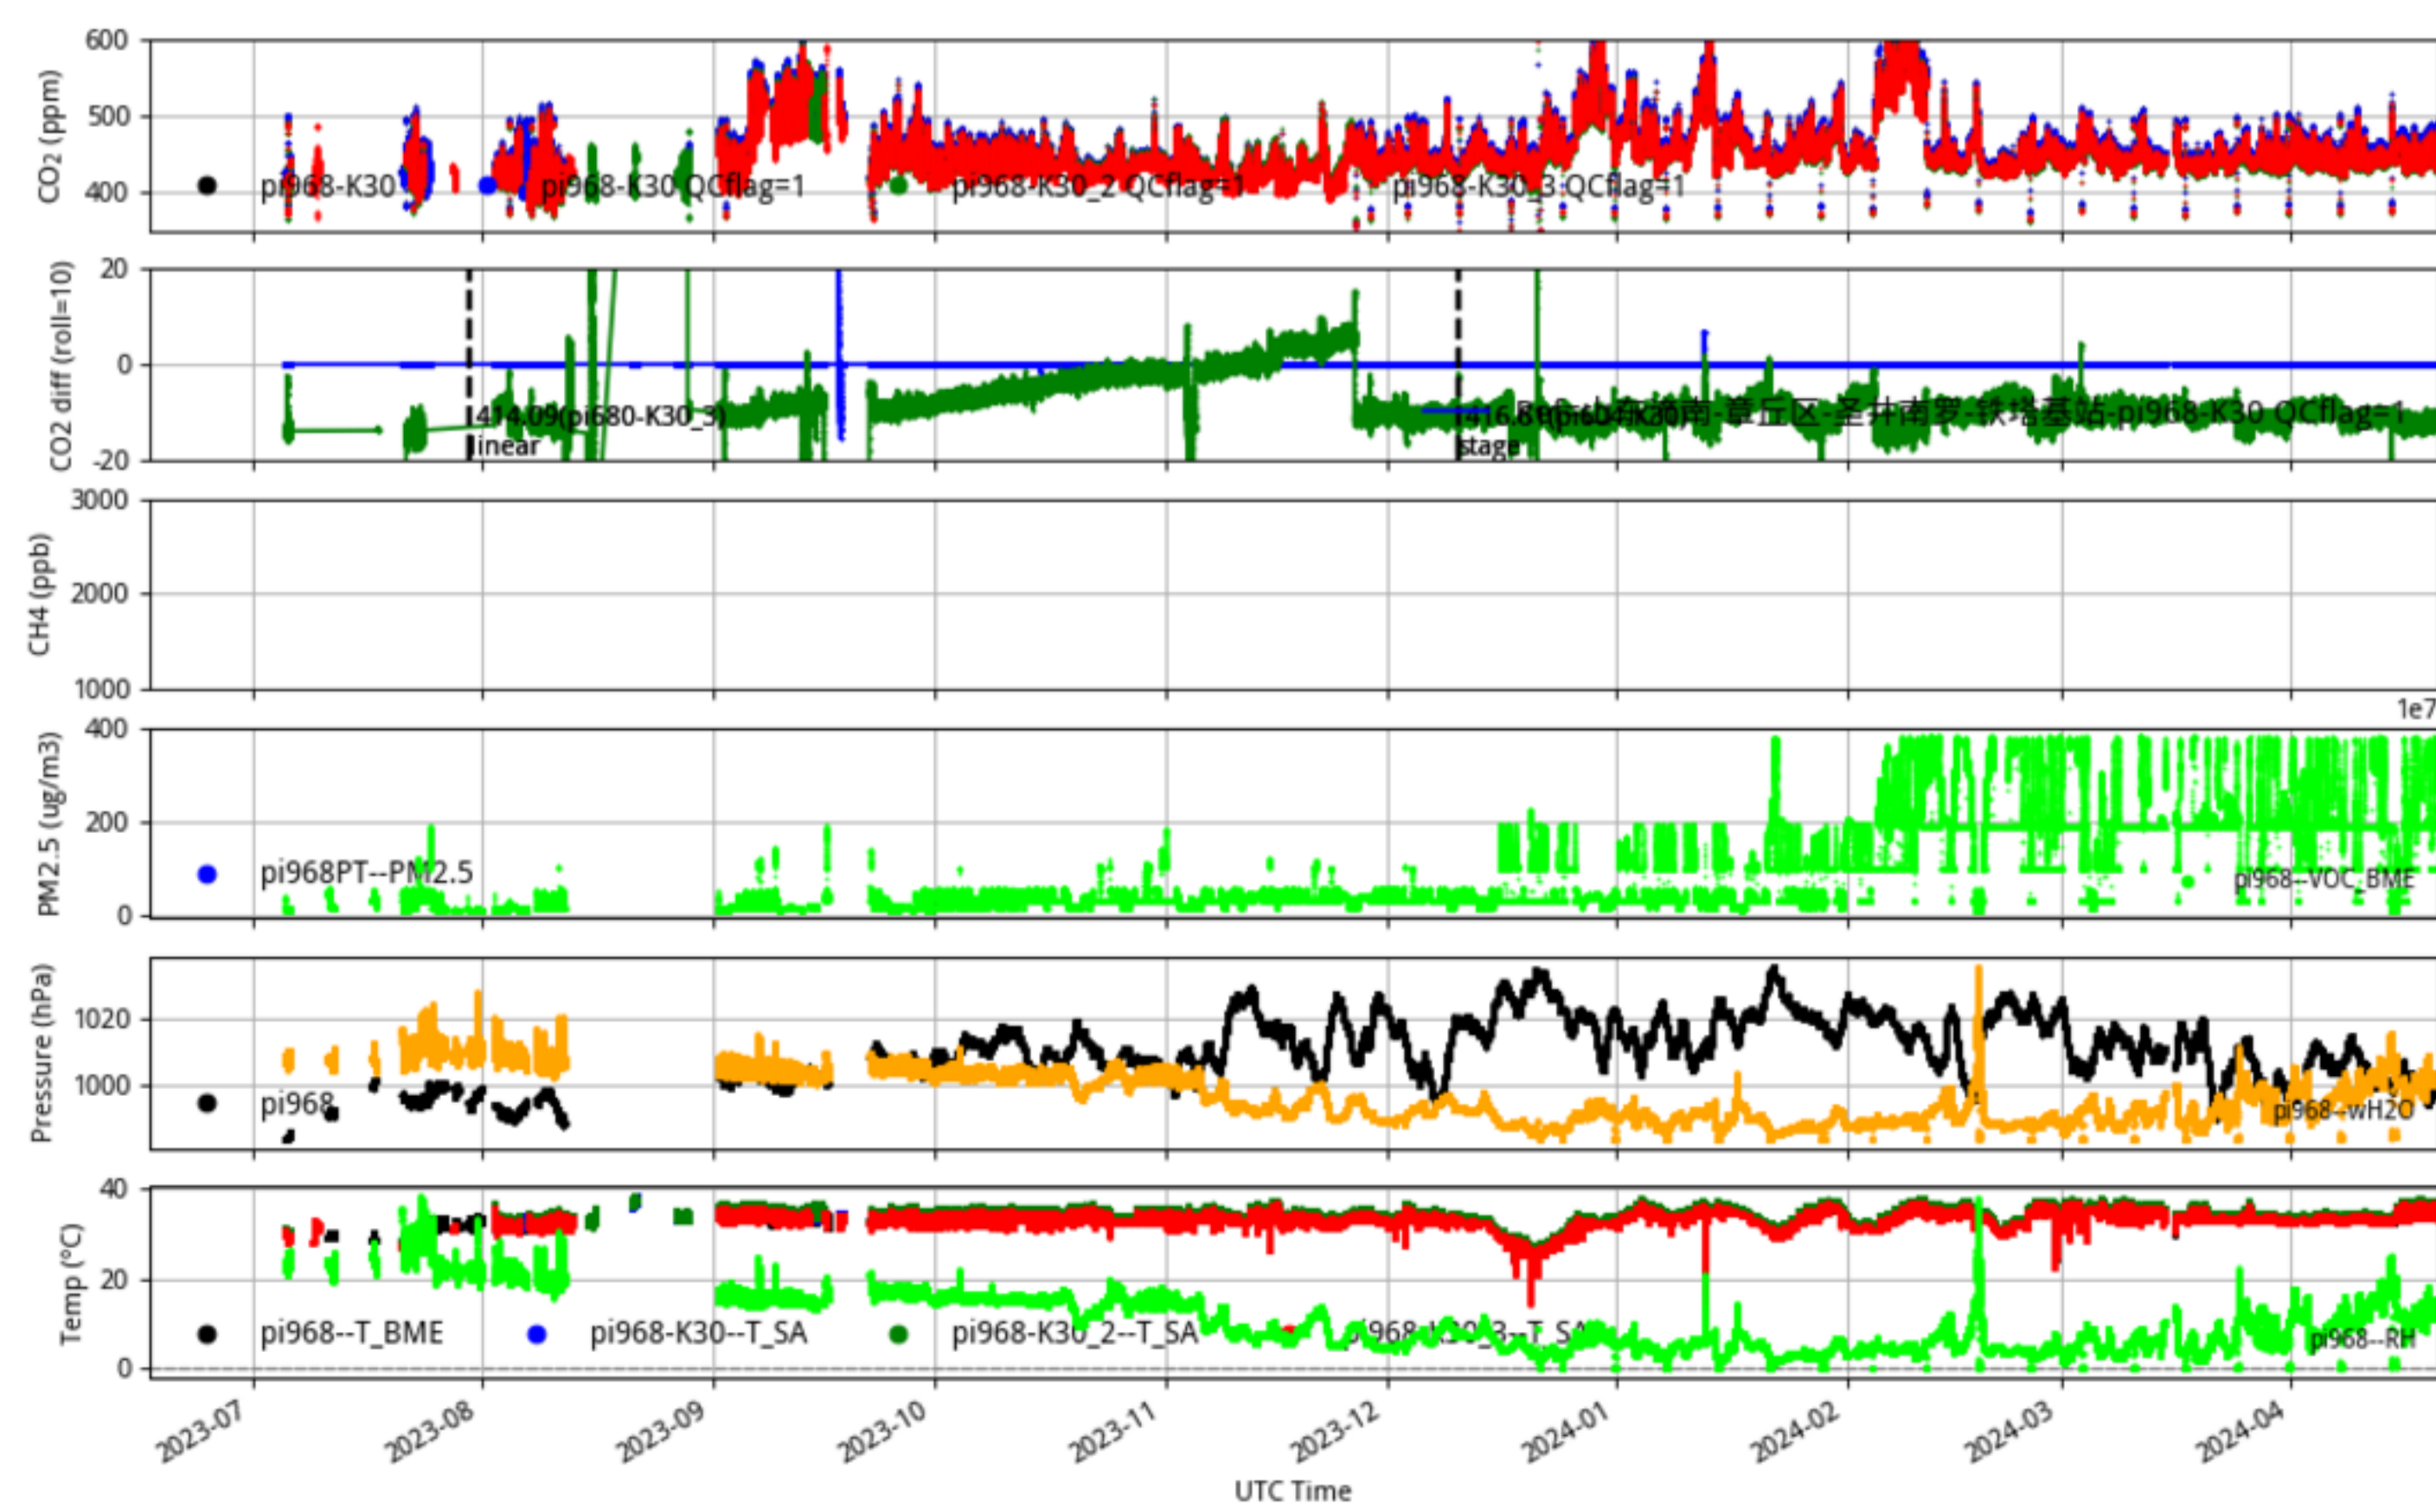

山东济南-莱芜区-张家洼许家沟YD-铁塔基站 pi957 Jinan_Jinan60 min/L1.0 pi957--30-days

Plot created: 2025-02-10 03:22 UTC

山东济南-起步区-孙耿西街-铁塔基站 pi959 Jinan_Jinan60 min/L1.0 pi959--30-days

Plot created: 2025-02-09 22:09 UTC

山东济南-商河-贾庄孟东-铁塔基站 pi960 Jinan_Jinan60 min/L1.0 pi960--30-days

Plot created: 2025-02-09 22:31 UTC

山东济南-章丘市-章丘高官寨张家-铁塔基站 pi965 Jinan_Jinan60 min/L1.0 pi965--30-days

Plot created: 2025-02-10 05:15 UTC

山东济南-商河-白桥镇-王天开宏站-铁塔基站 pi967 Jinan_Jinan60 min/L1.0 pi967--30-days

Plot created: 2025-02-09 22:21 UTC

山东济南-章丘区-圣井南罗-铁塔基站 pi968 Jinan_Jinan60 min/L1.0 pi968--30-days

Plot created: 2024-04-20 21:03 UTC

山东济南-莱芜区-鹏泉汶阳花园YD-铁塔基站 pi972 Jinan_Jinan60 min/L1.0 pi972--30-days

Plot created: 2024-01-31 21:44 UTC

山东济南-历下区-甸柳十楼-铁塔基站 pi973 Jinan_Jinan60 min/L1.0 pi973--30-days