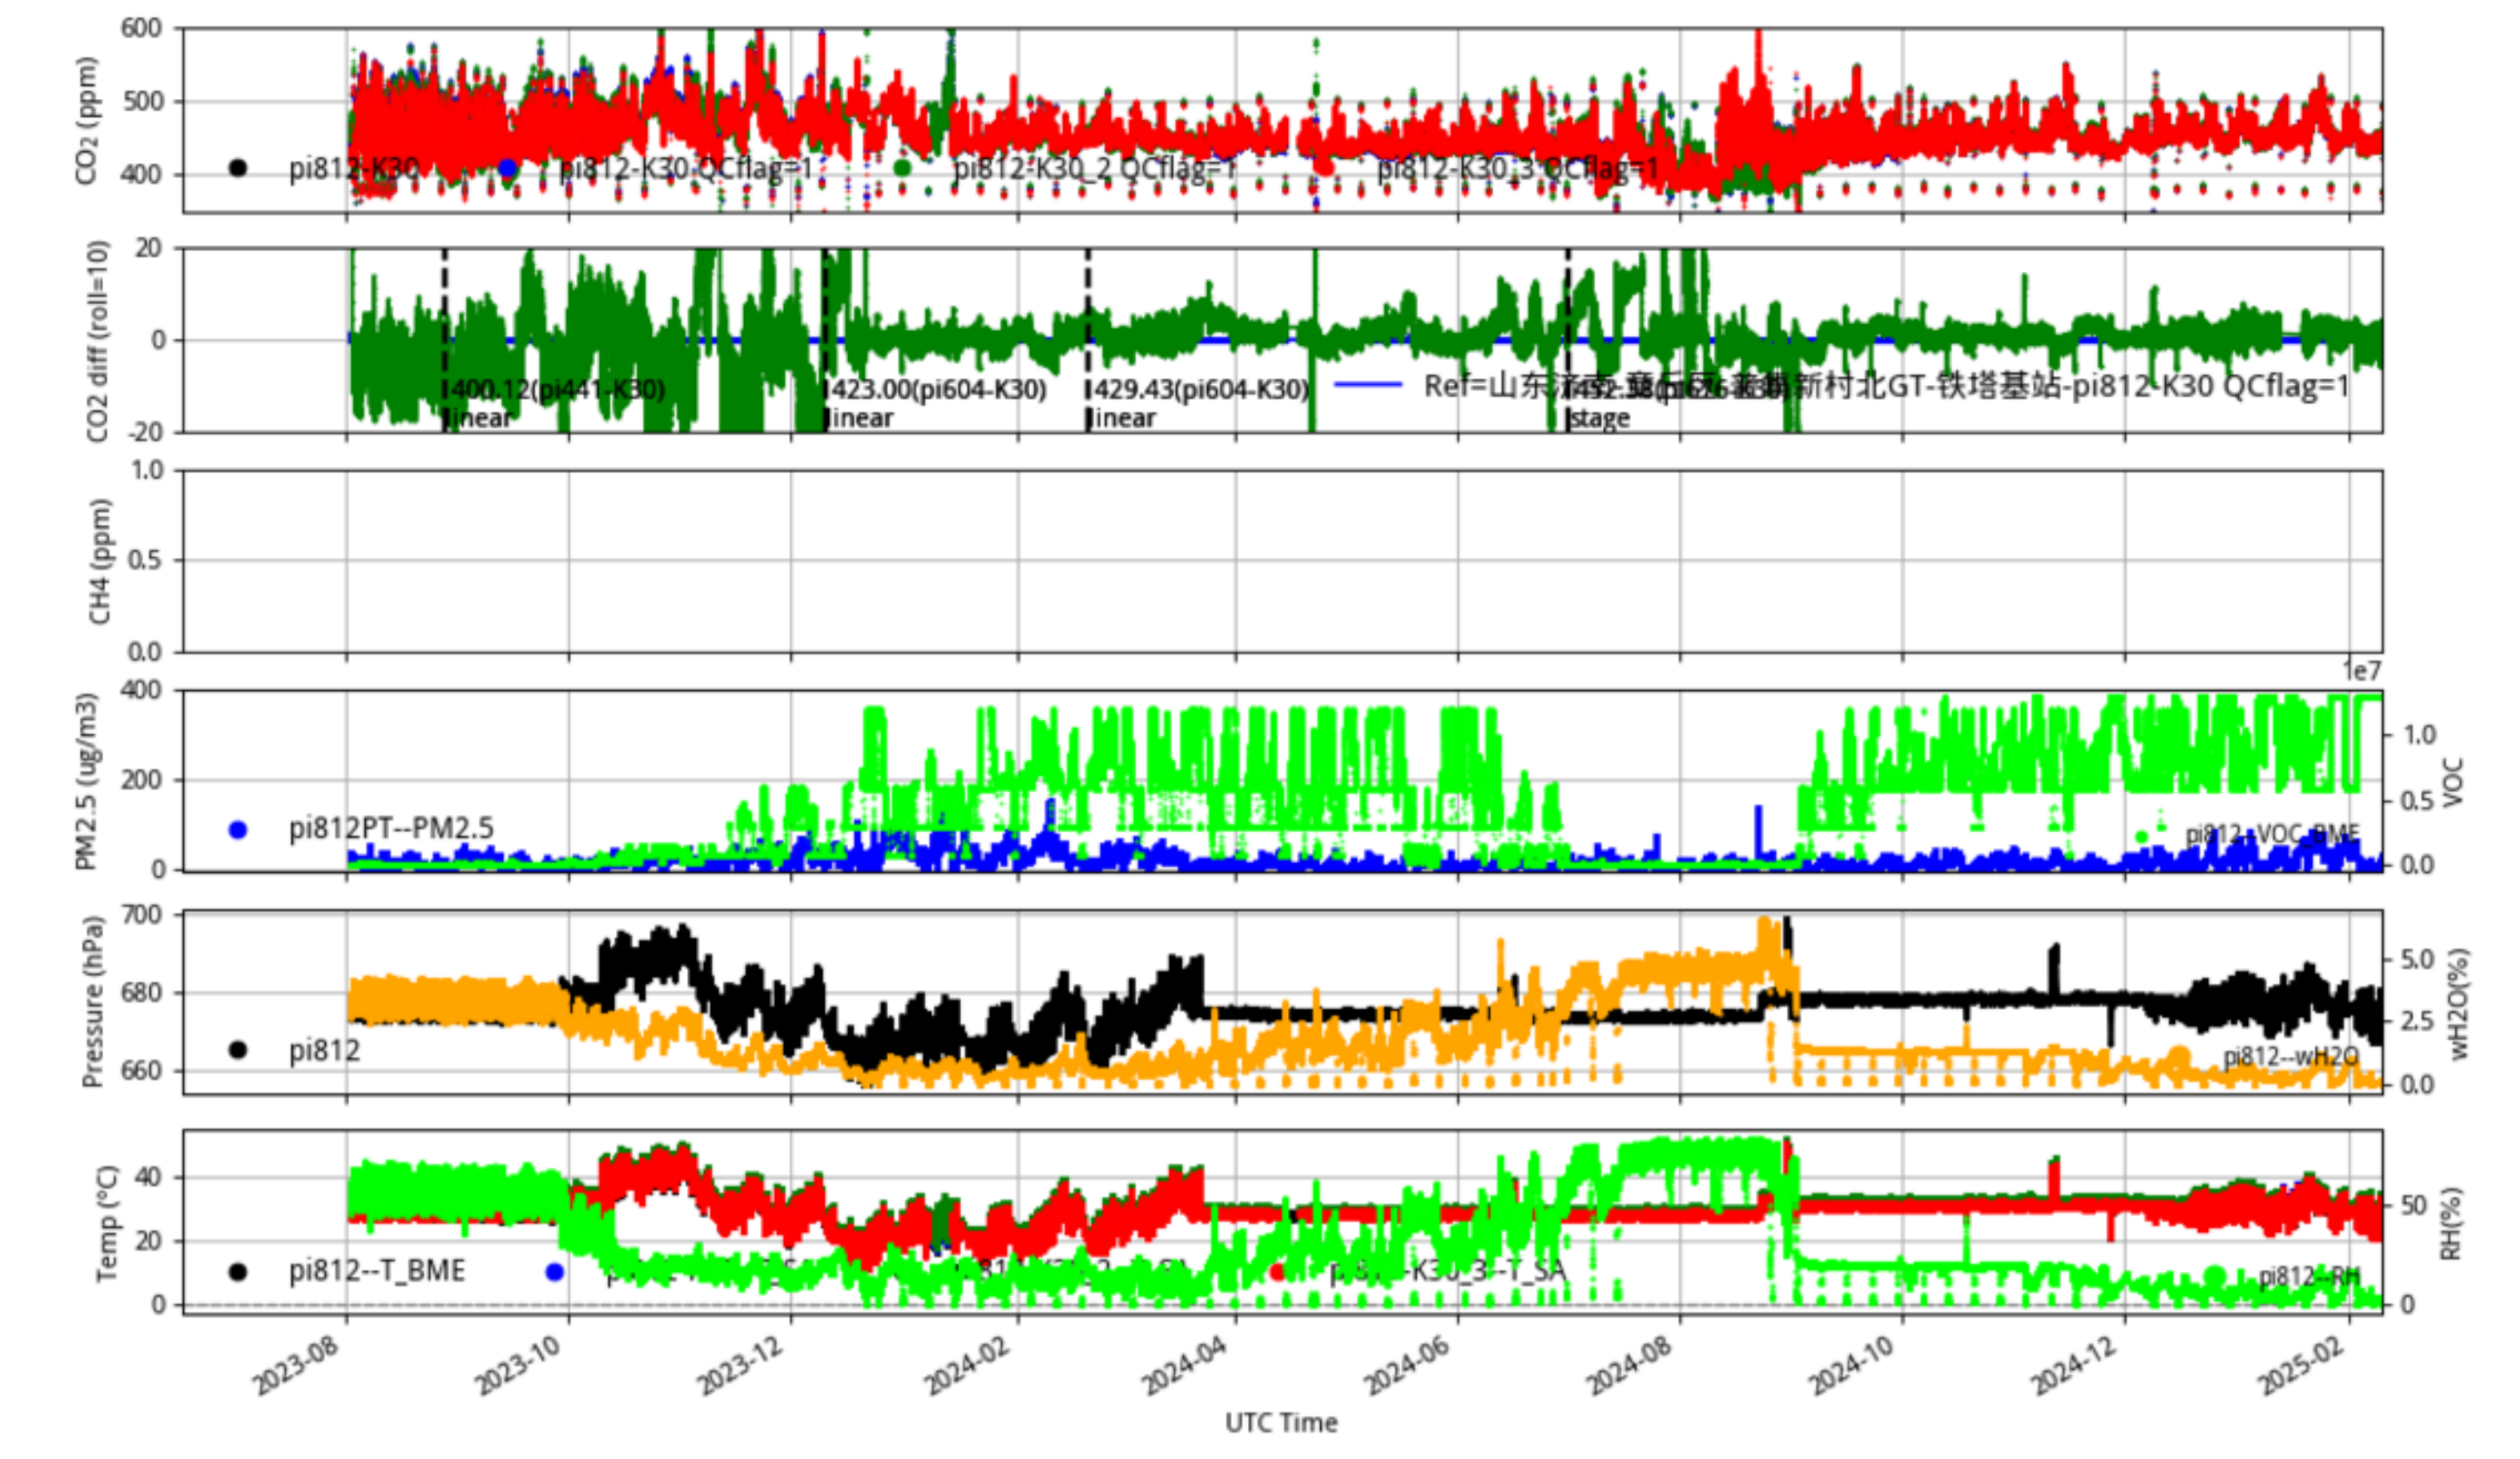

山东济南-章丘区-普集新村北GT-铁塔基站 pi812 Jinan_Jinan60 min/L1.0 pi812--30-days

Plot created: 2025-02-10 02:25 UTC