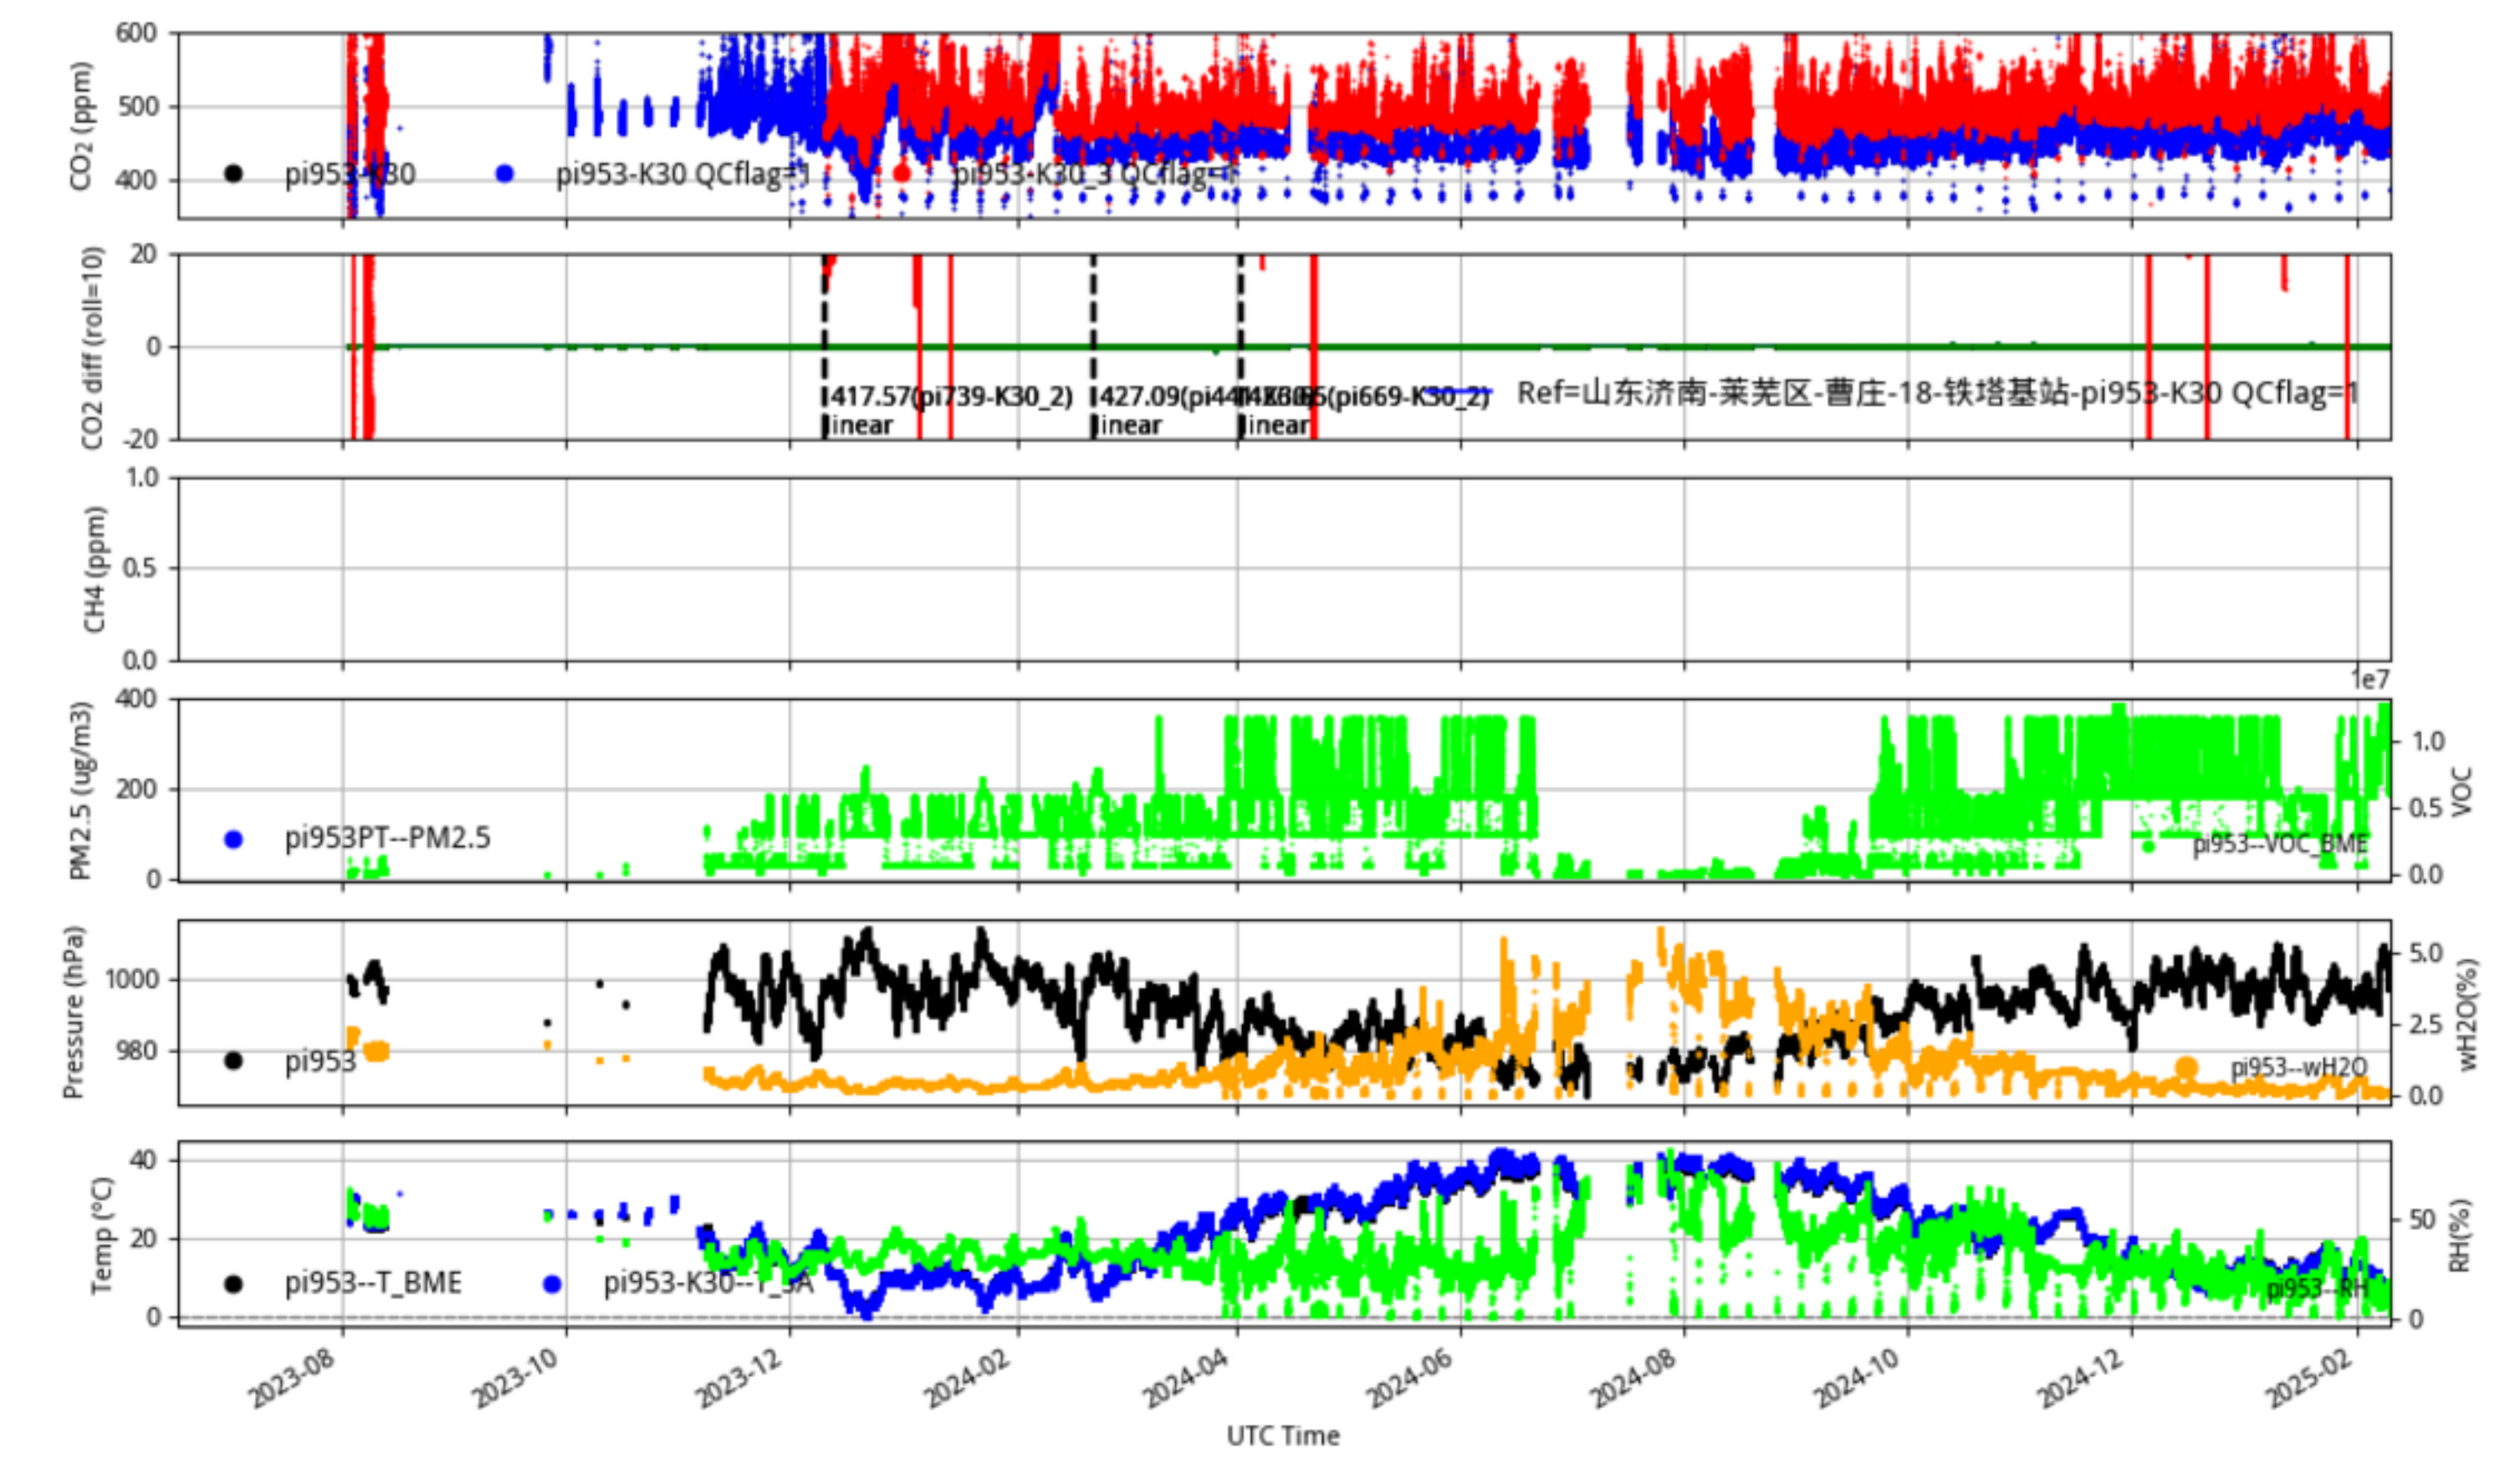

Plot created: 2025-02-10 01:22 UTC

山东济南-章丘区-明水钓鱼台村-铁塔基站 pi951 Jinan_Jinan60 min/L1.0 pi951--30-days

Plot created: 2025-02-09 22:59 UTC

山东济南-章丘区-龙山大城后-铁塔基站 pi952 Jinan_Jinan60 min/L1.0 pi952--30-days

Plot created: 2024-01-05 21:48 UTC

山东济南-莱芜区-曹庄-18-铁塔基站 pi953 Jinan_Jinan60 min/L1.0 pi953--30-days

Plot created: 2025-02-10 04:23 UTC

montage-site_plot3-Jinan_Jinan60.pdf

山东济南-章丘区-文祖马家峪-铁塔基站 pi954 Jinan_Jinan60 min/L1.0 pi954--30-days

Plot created: 2025-02-09 23:12 UTC