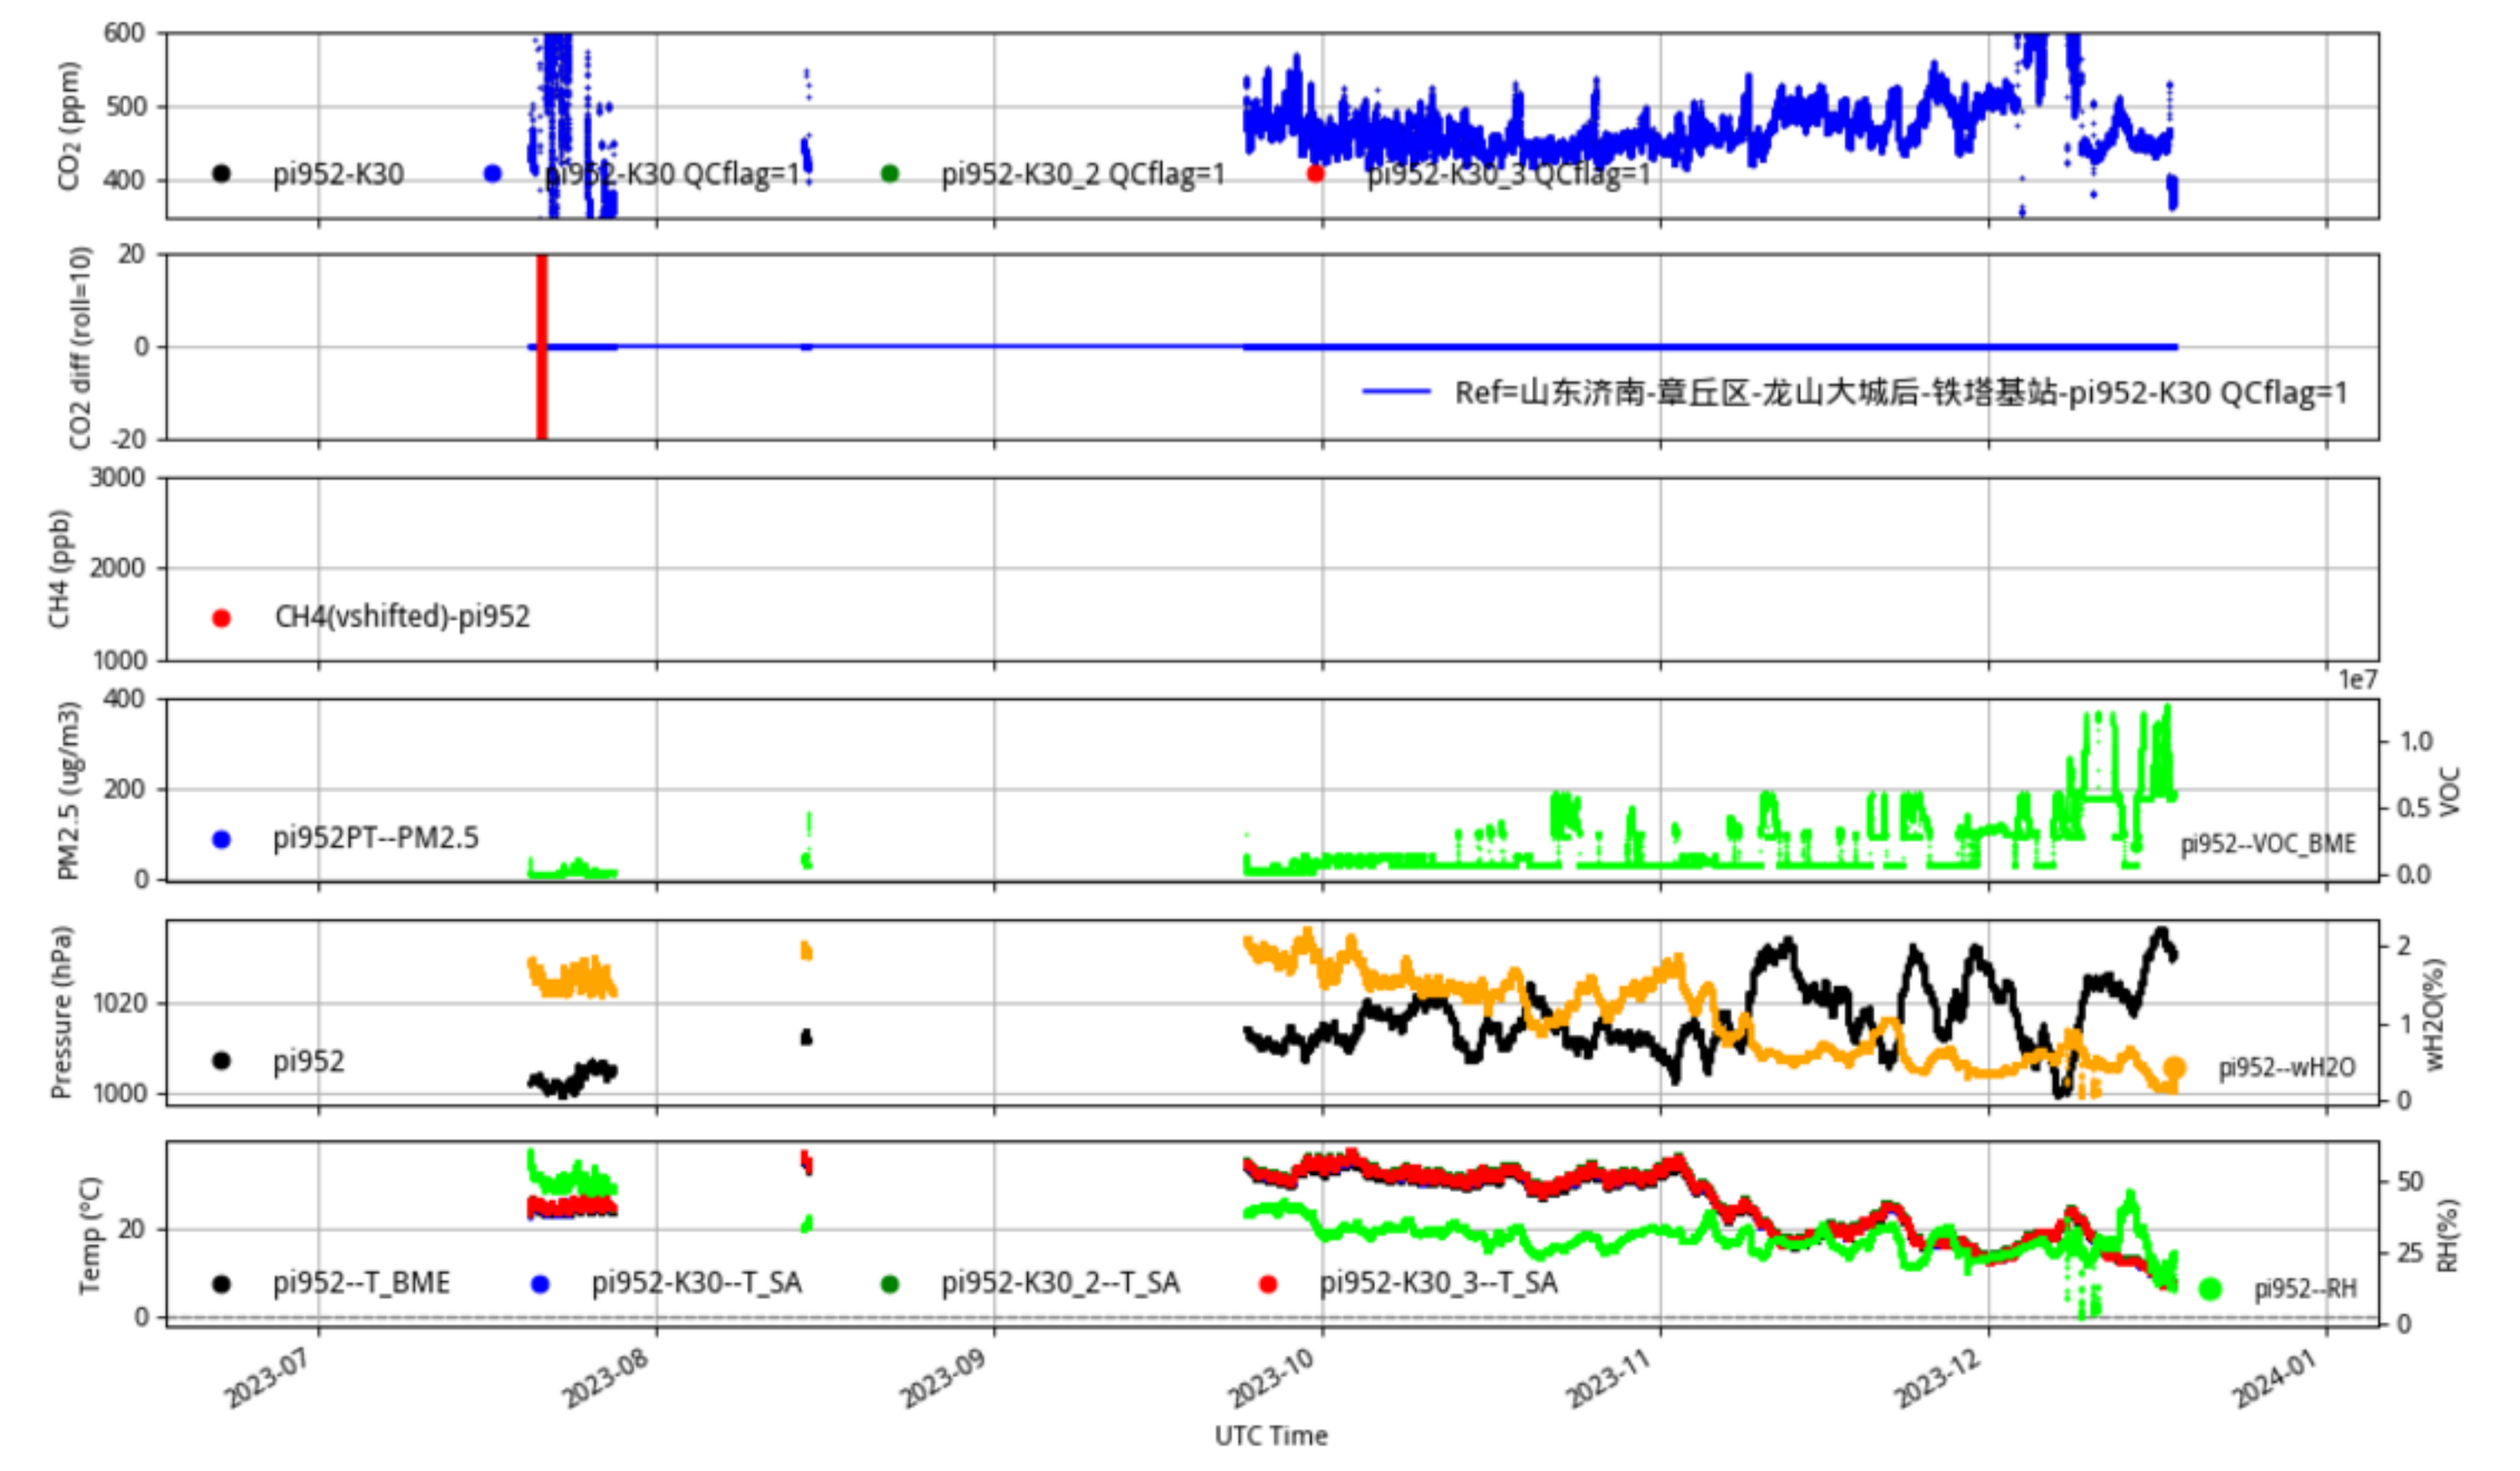

山东济南-章丘区-龙山大城后-铁塔基站 pi952 Jinan_Jinan60 min/L1.0 pi952--30-days

Plot created: 2024-01-05 21:48 UTC