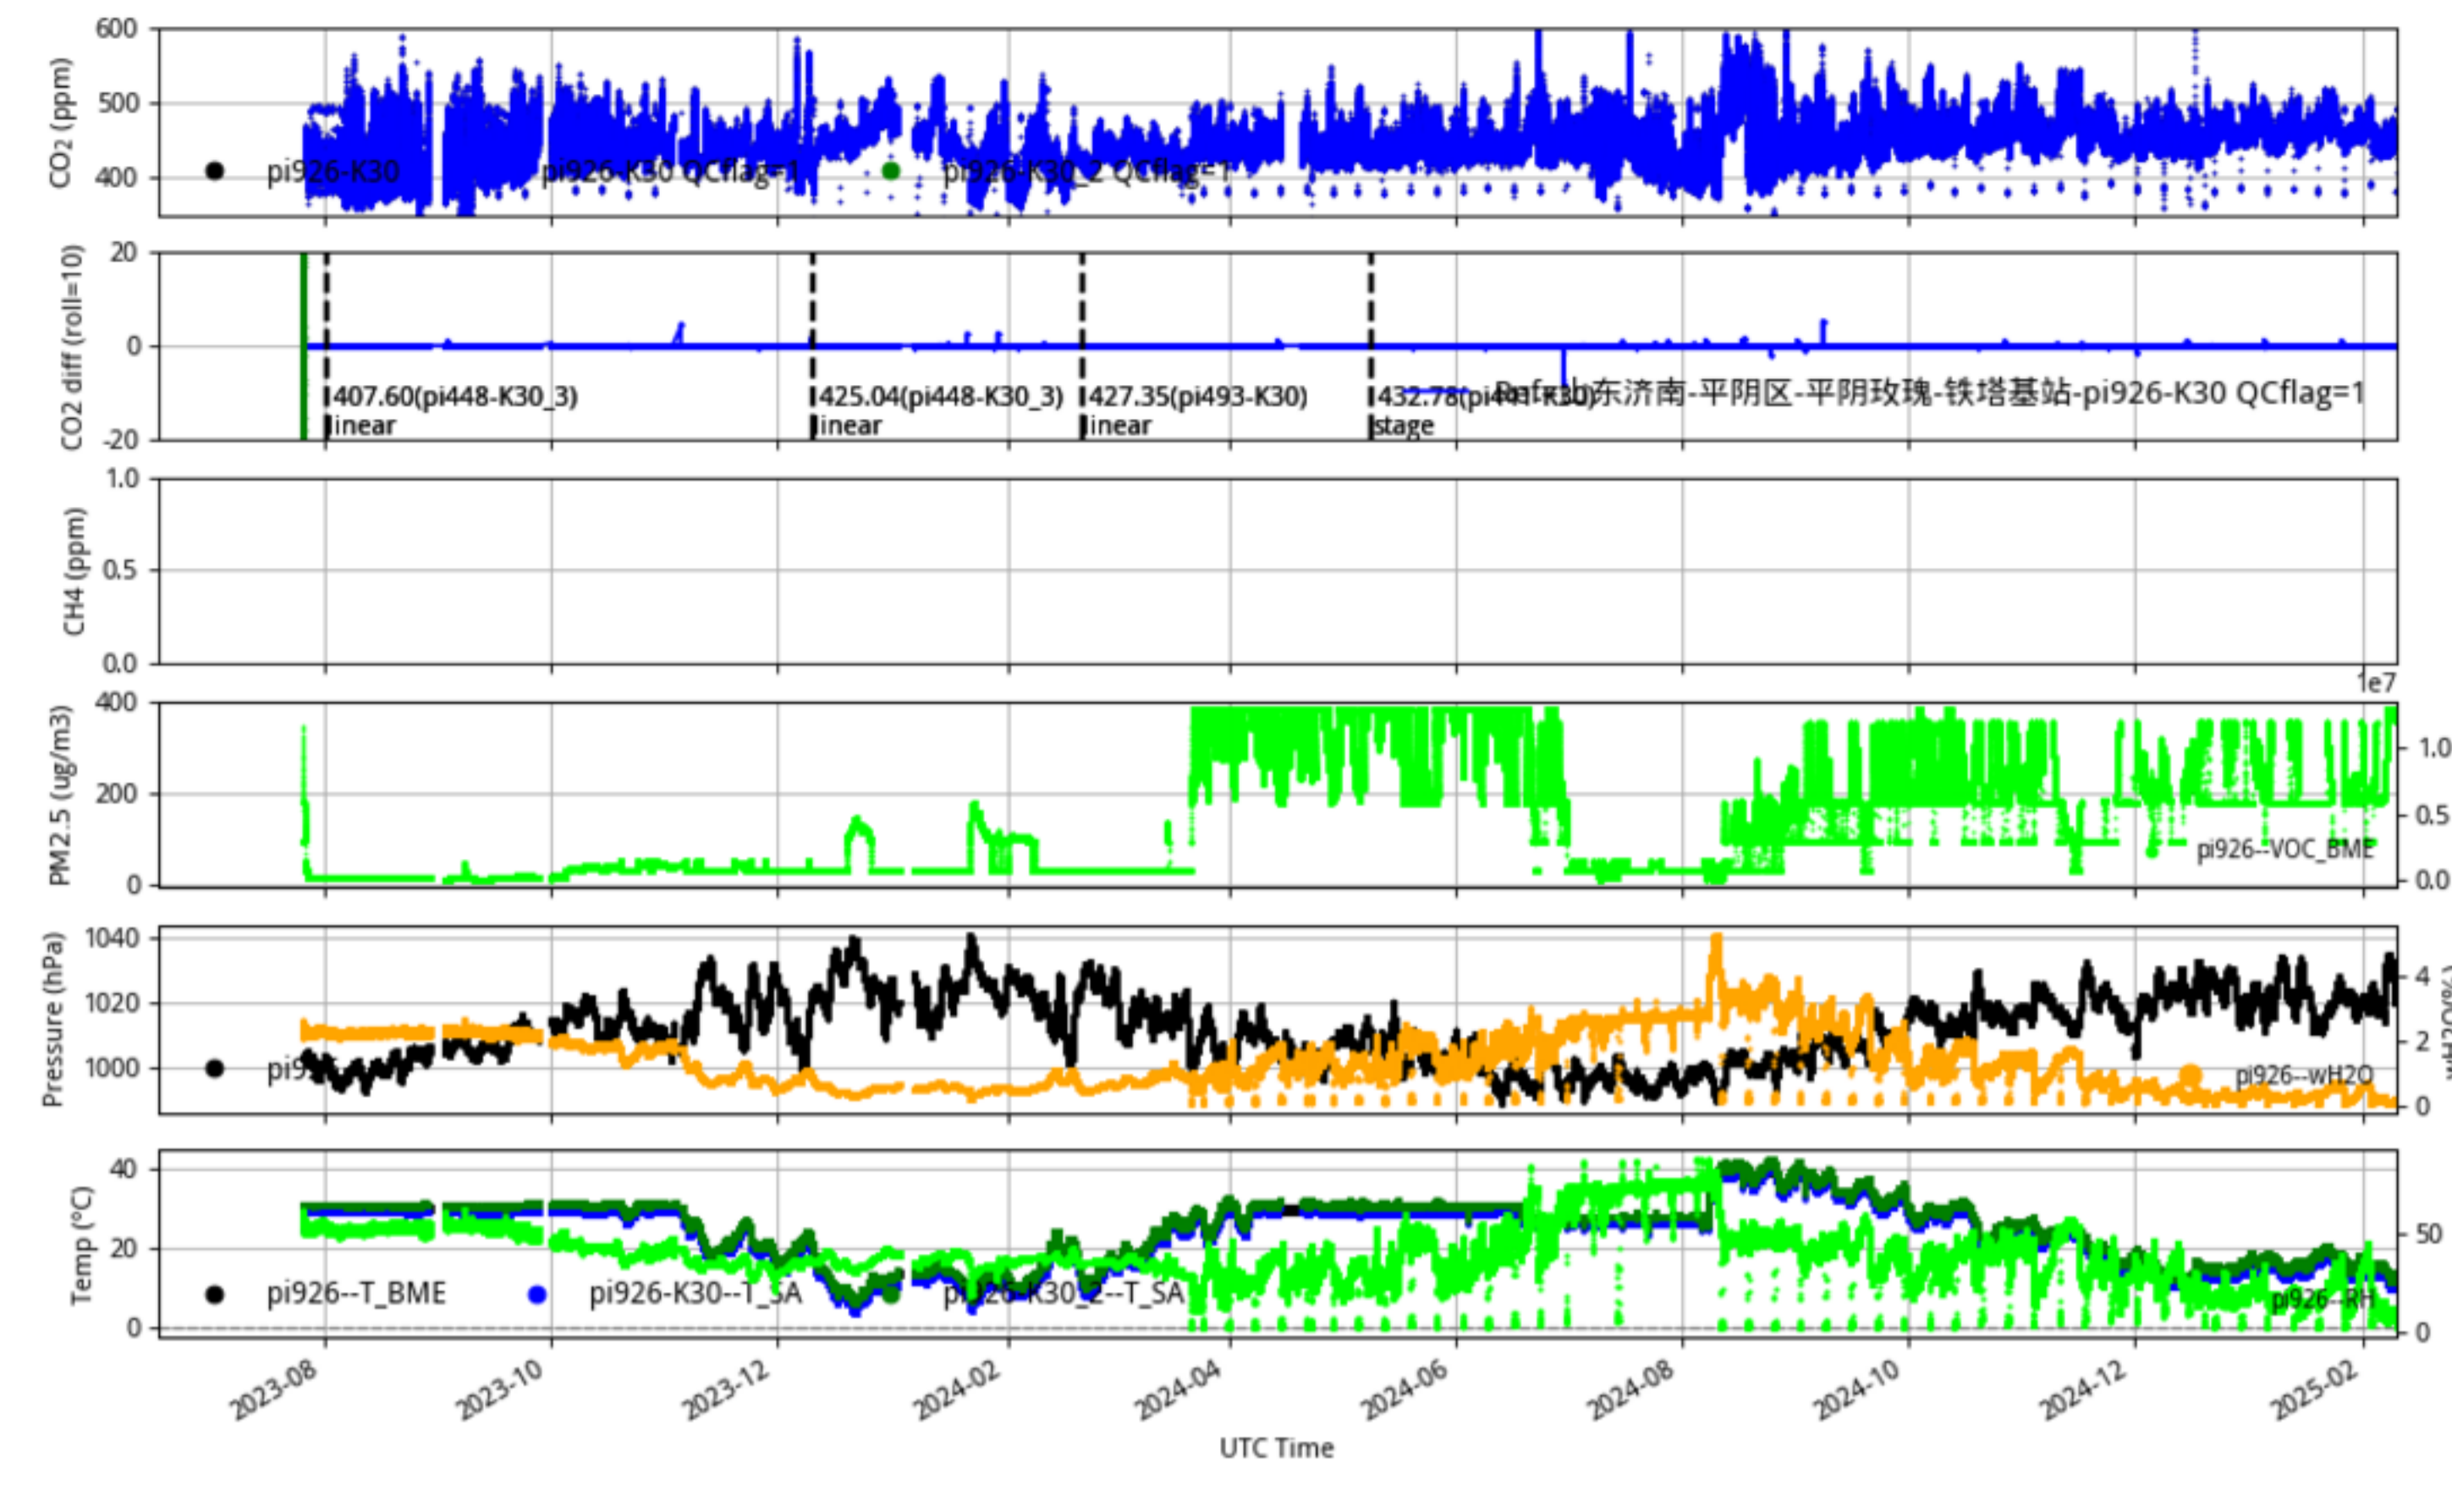

山东济南-平阴区-平阴玫瑰-铁塔基站 pi926 Jinan_Jinan60 min/L1.0 pi926--30-days

Plot created: 2025-02-10 01:54 UTC