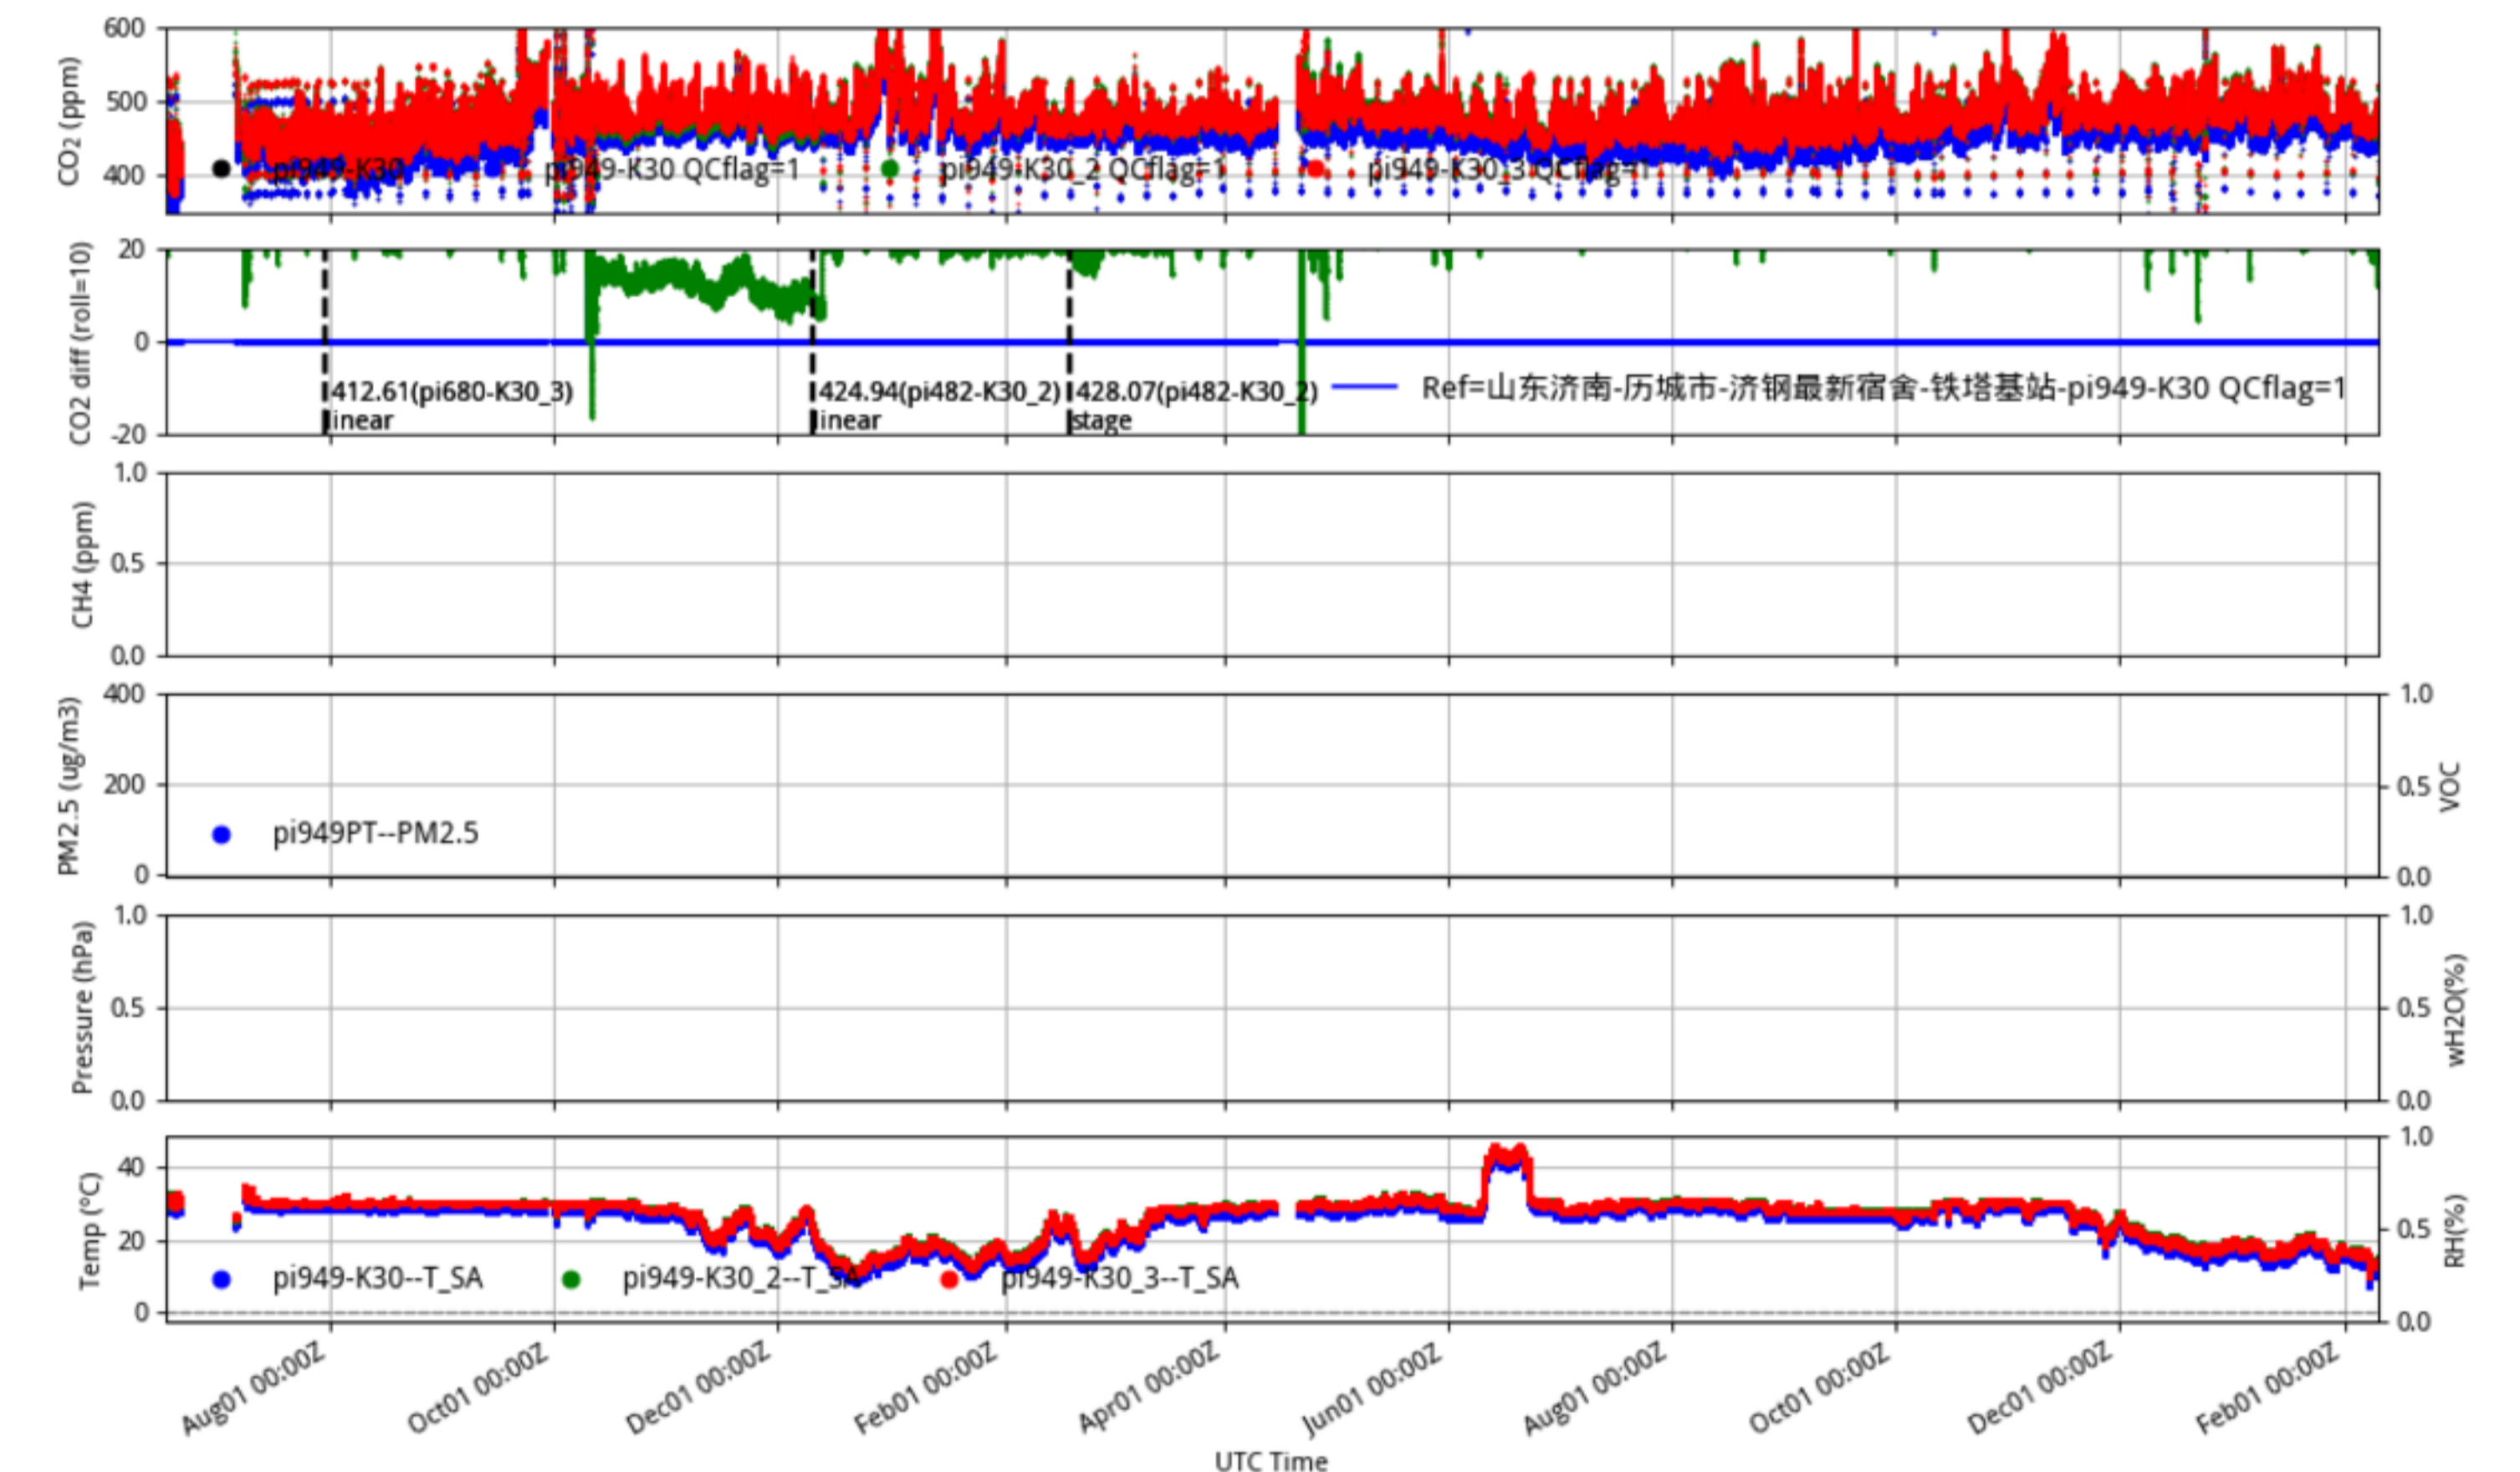

山东济南-历城市-济钢最新宿舍-铁塔基站 pi949 Jinan_Jinan60 min/L1.0 pi949--30-days

Plot created: 2025-02-09 23:24 UTC