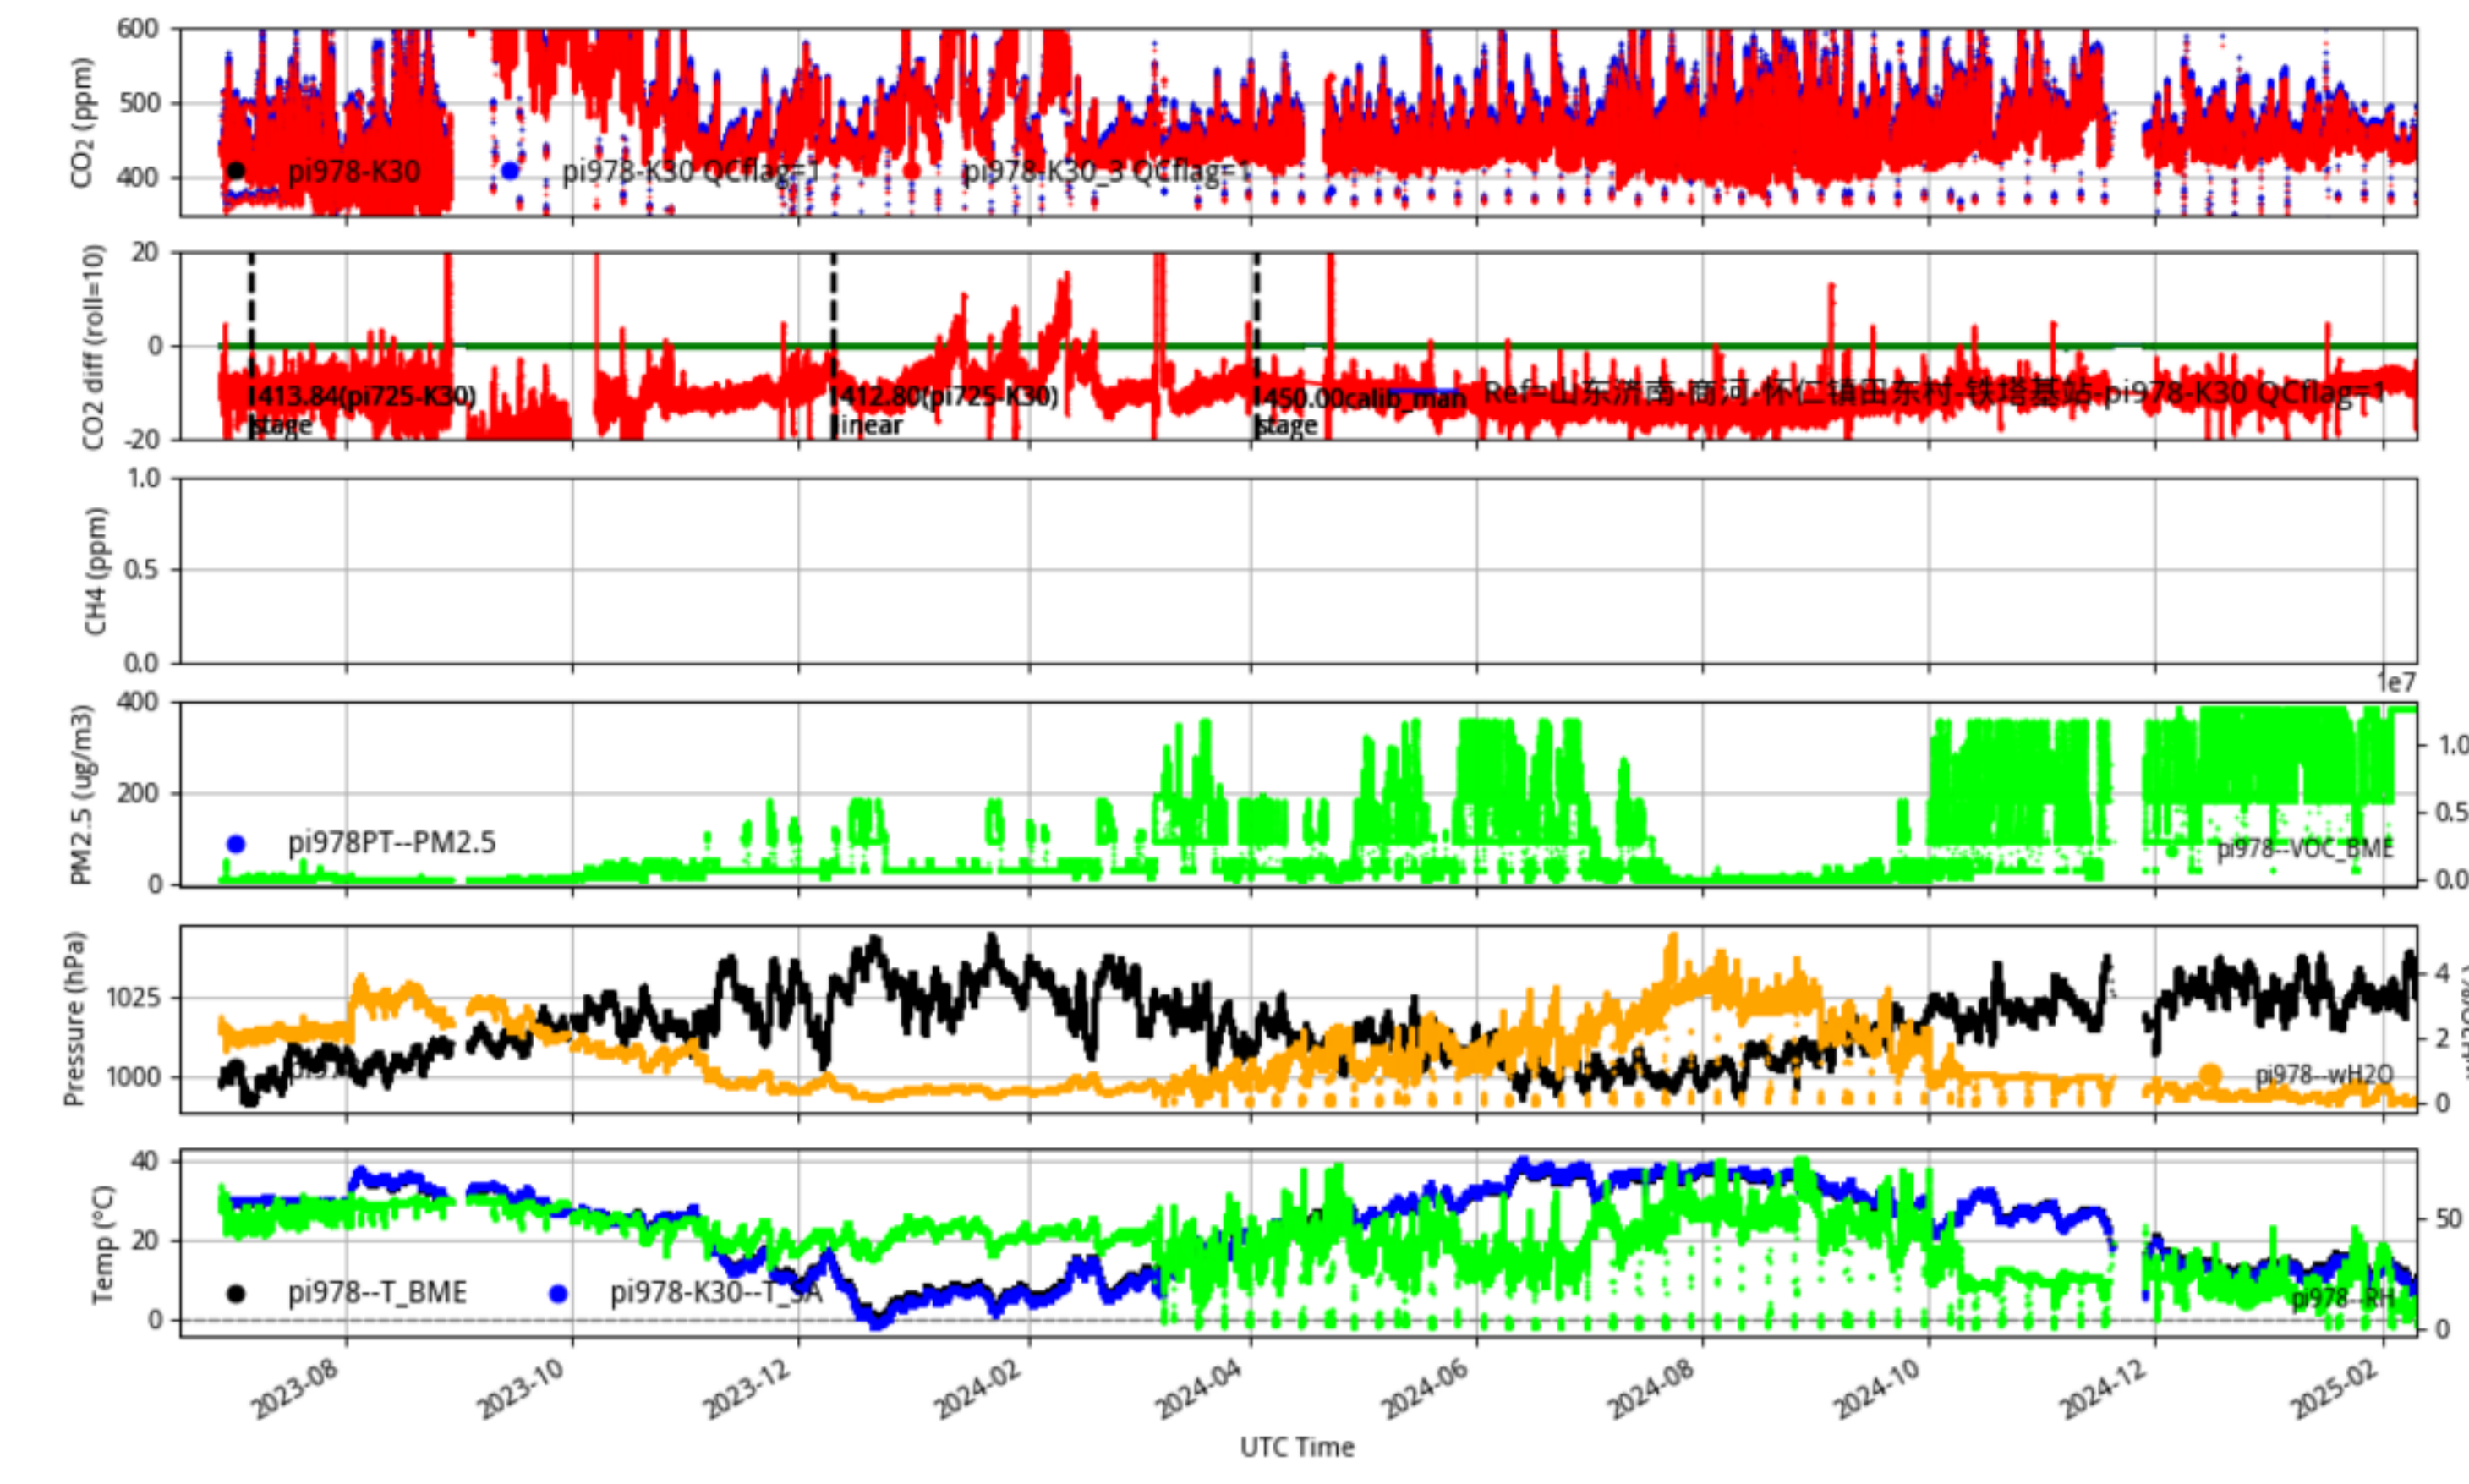

山东济南-商河-怀仁镇田东村-铁塔基站 pi978 Jinan_Jinan60 min/L1.0 pi978--30-days

Plot created: 2025-02-09 22:40 UTC