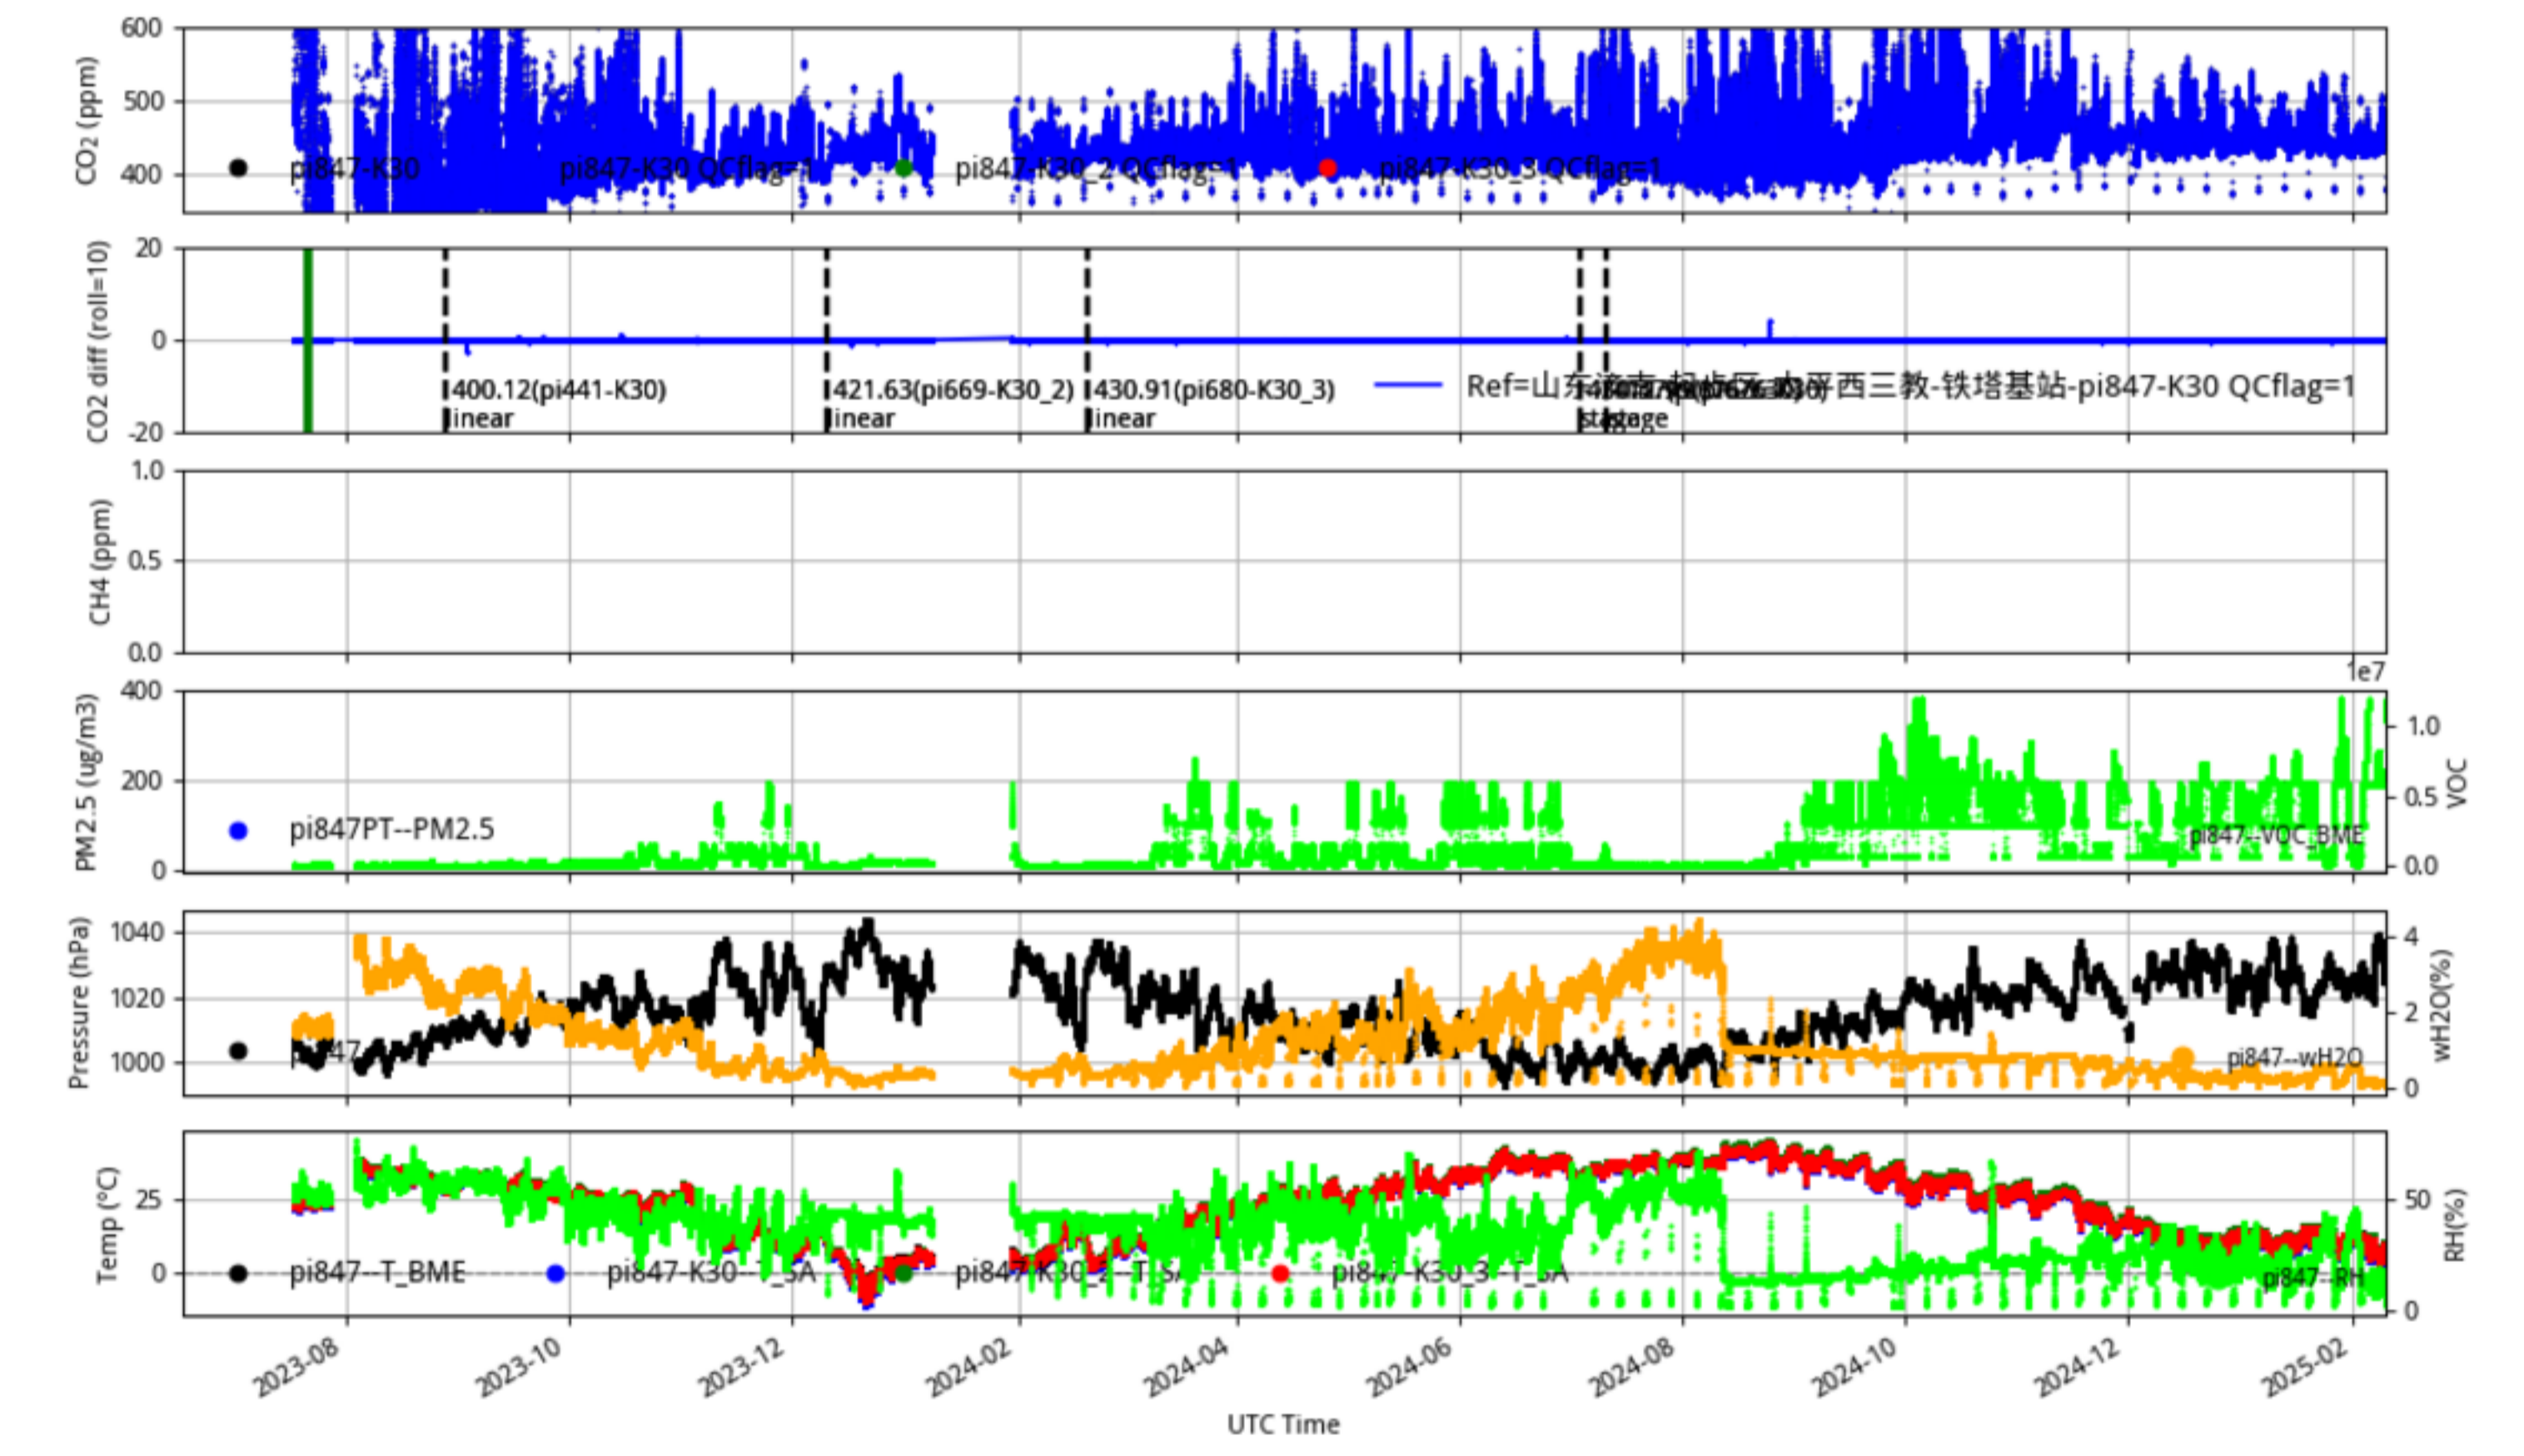

Plot created: 2024-01-05 21:11 UTC

山东济南-莱芜区-前王家砬-铁塔基站 pi831 Jinan_Jinan60 min/L1.0 pi831--30-days

Plot created: 2025-02-10 04:16 UTC

山东济南-起步区-太平西三教-铁塔基站 pi847 Jinan_Jinan60 min/L1.0 pi847--30-days

Plot created: 2025-02-10 03:00 UTC