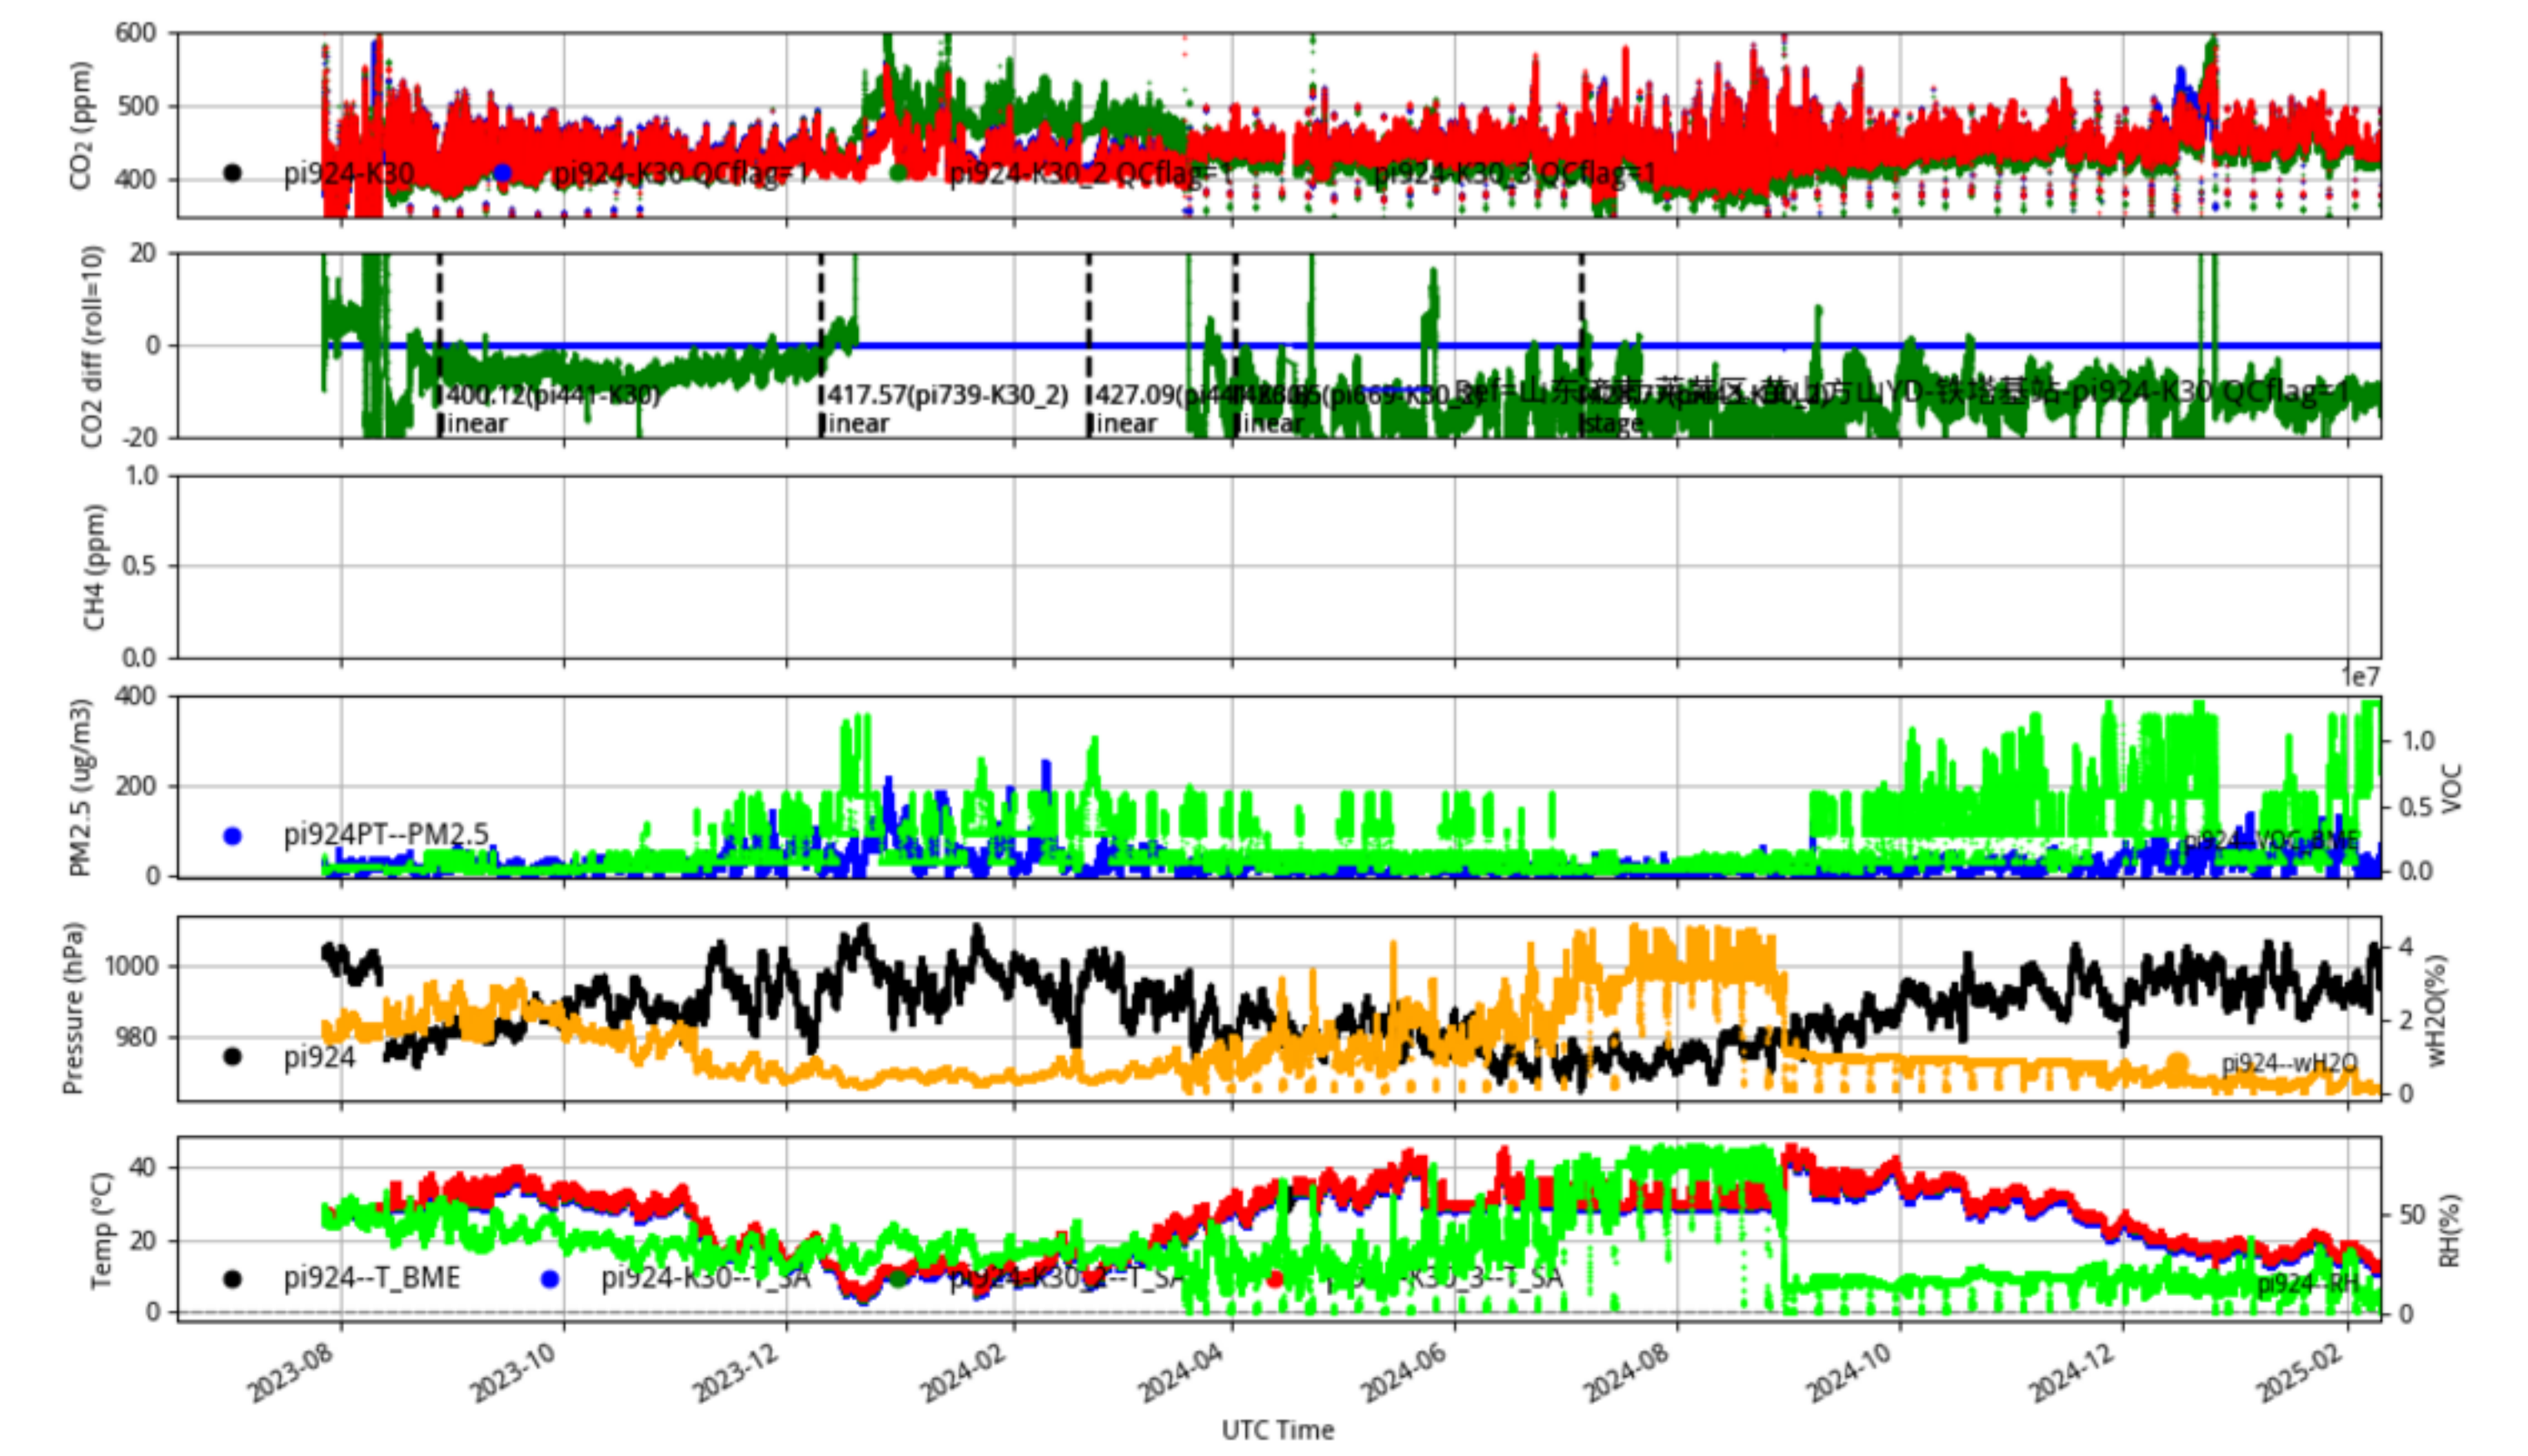

山东济南-莱芜区-苗山方山YD-铁塔基站 pi924 Jinan_Jinan60 min/L1.0 pi924--30-days

Plot created: 2025-02-10 03:32 UTC