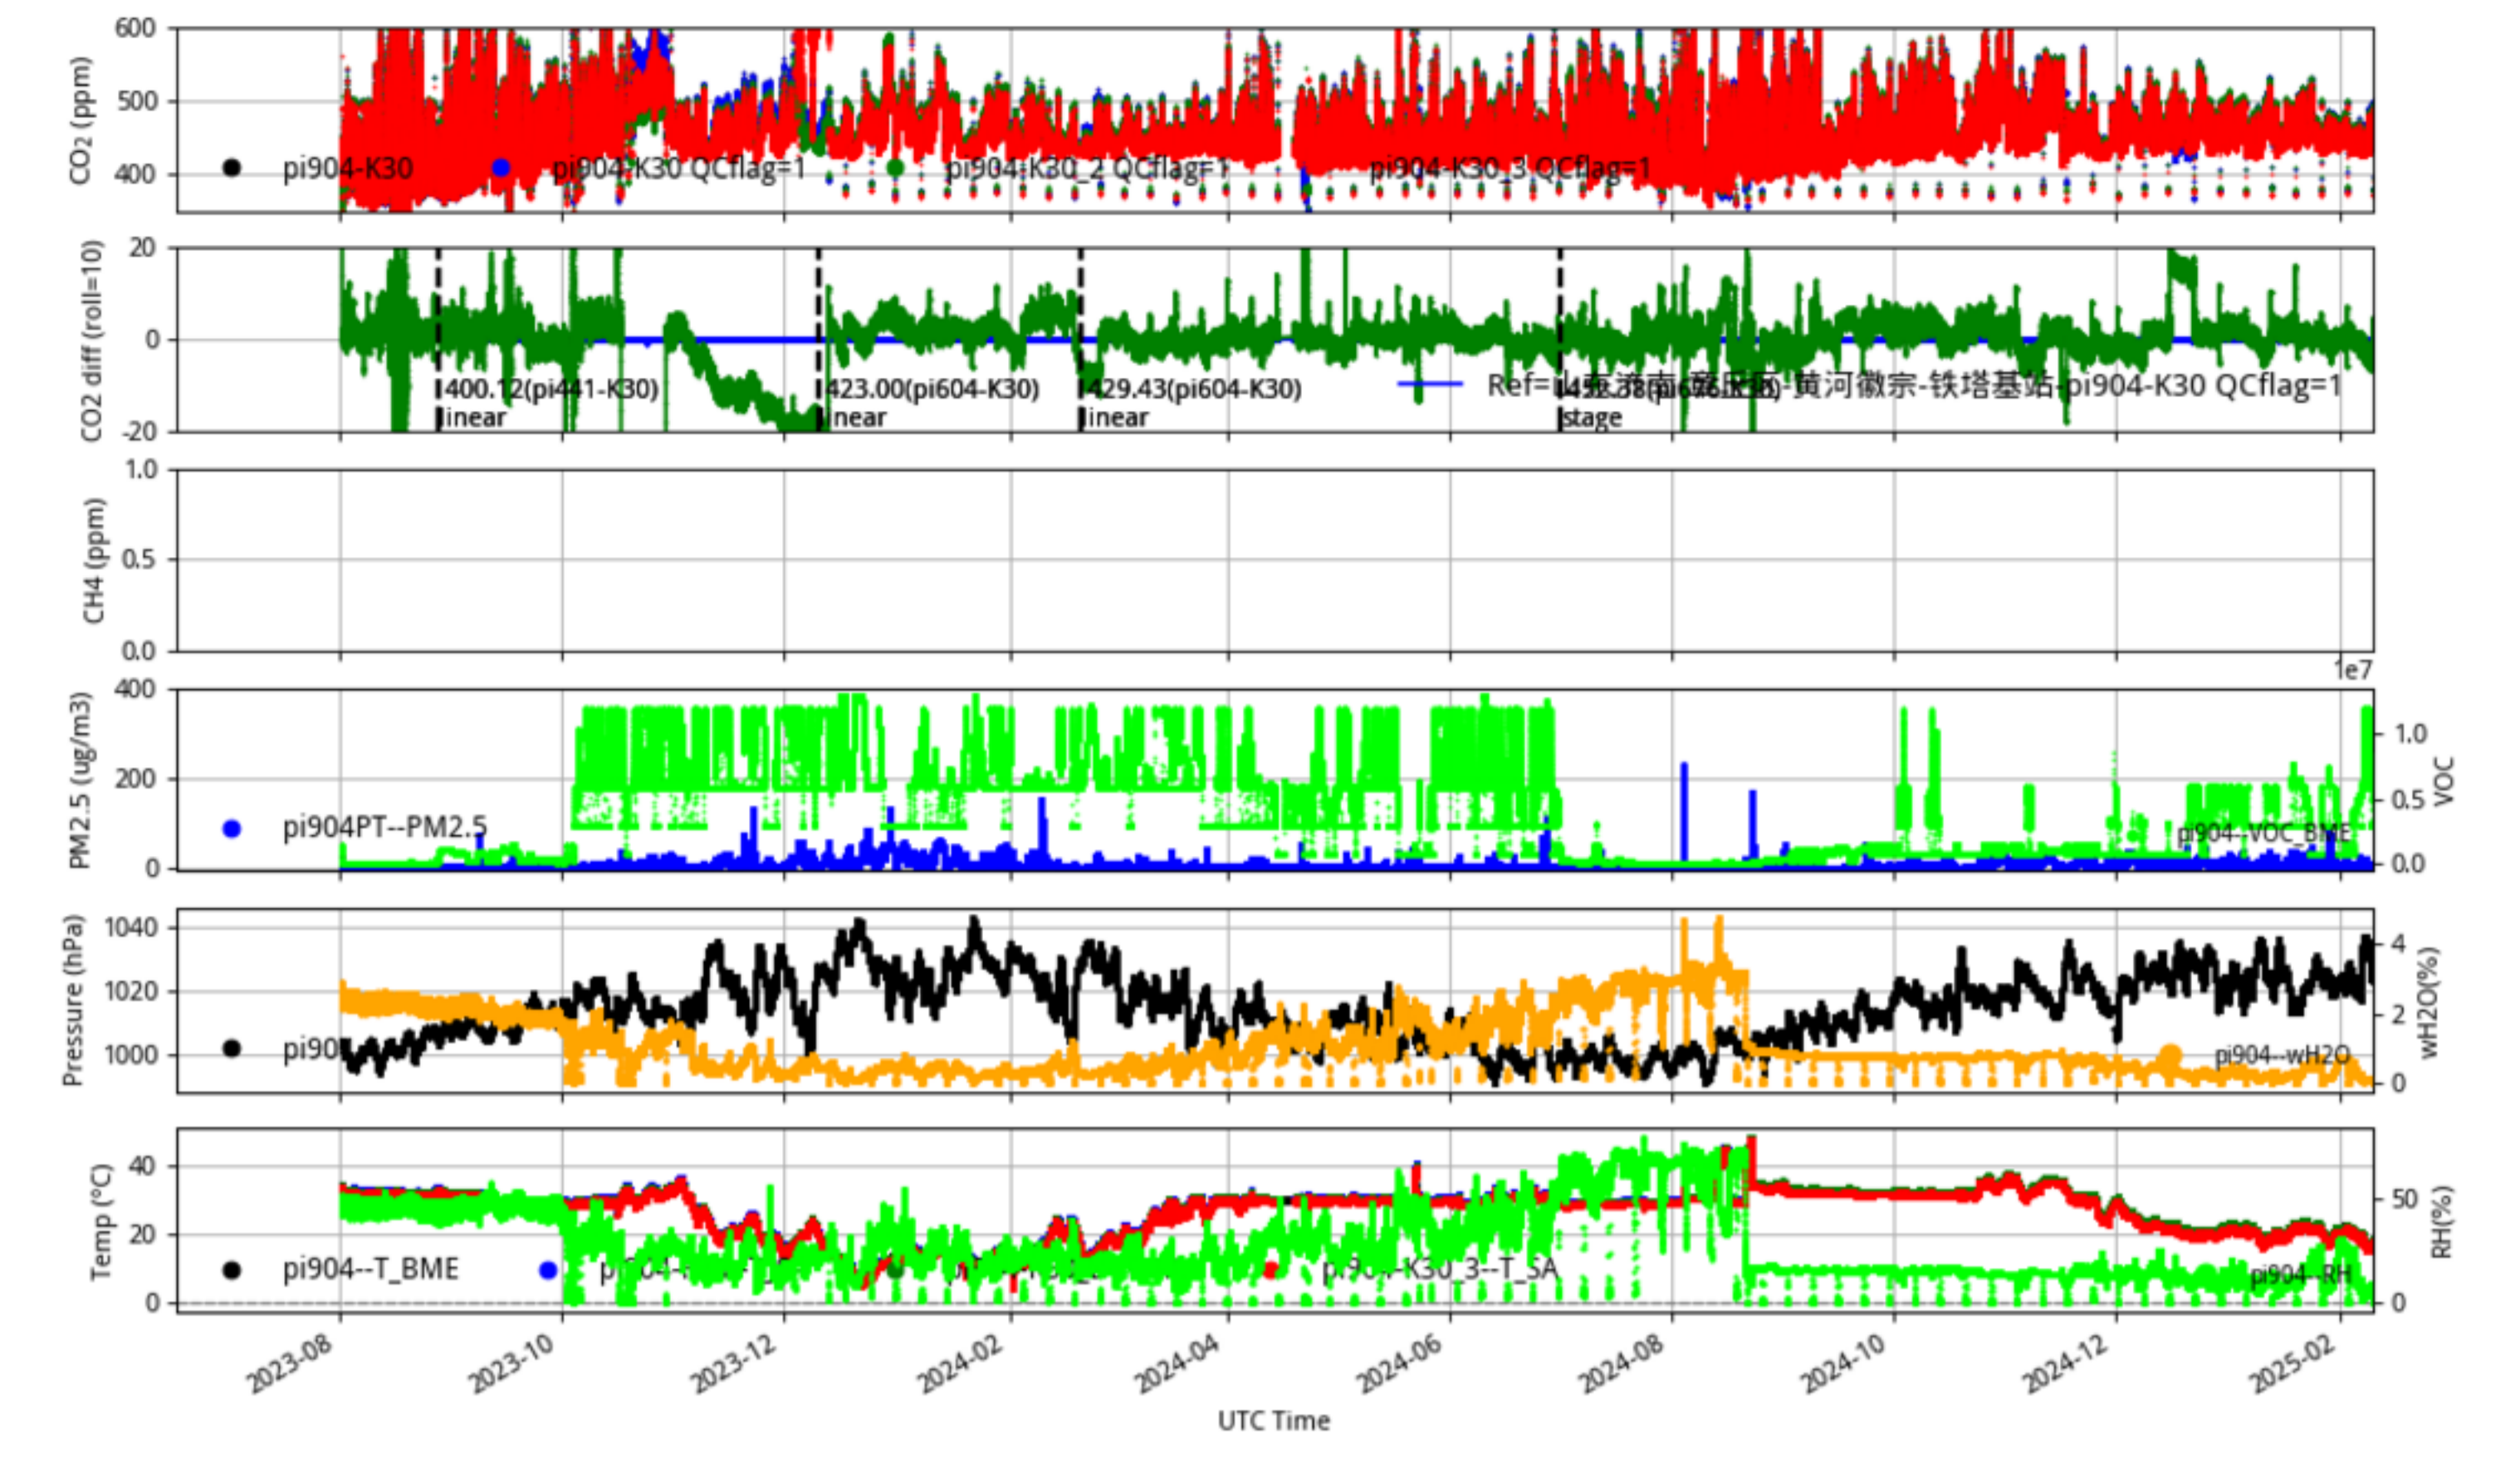

Plot created: 2023-09-30 20:14 UTC

montage-site_plot3-Jinan_Jinan60.pdf

山东济南-章丘市-相公罗家-铁塔基站 pi900 Jinan_Jinan60 min/L1.0 pi900--30-days

Plot created: 2025-02-10 04:05 UTC

山东济南-高新区-高官寨胥家-铁塔基站 pi902 Jinan_Jinan60 min/L1.0 pi902--30-days

Plot created: 2025-02-10 04:46 UTC

山东济南-章丘区-黄河微宗-铁塔基站 pi904 Jinan_Jinan60 min/L1.0 pi904--30-days

Plot created: 2025-02-10 02:15 UTC

山东济南-高新区-历城遥墙桥南_VOLT-铁塔基站 pi913 Jinan_Jinan60 min/L1.0 pi913--30-days

Plot created: 2025-02-10 04:54 UTC