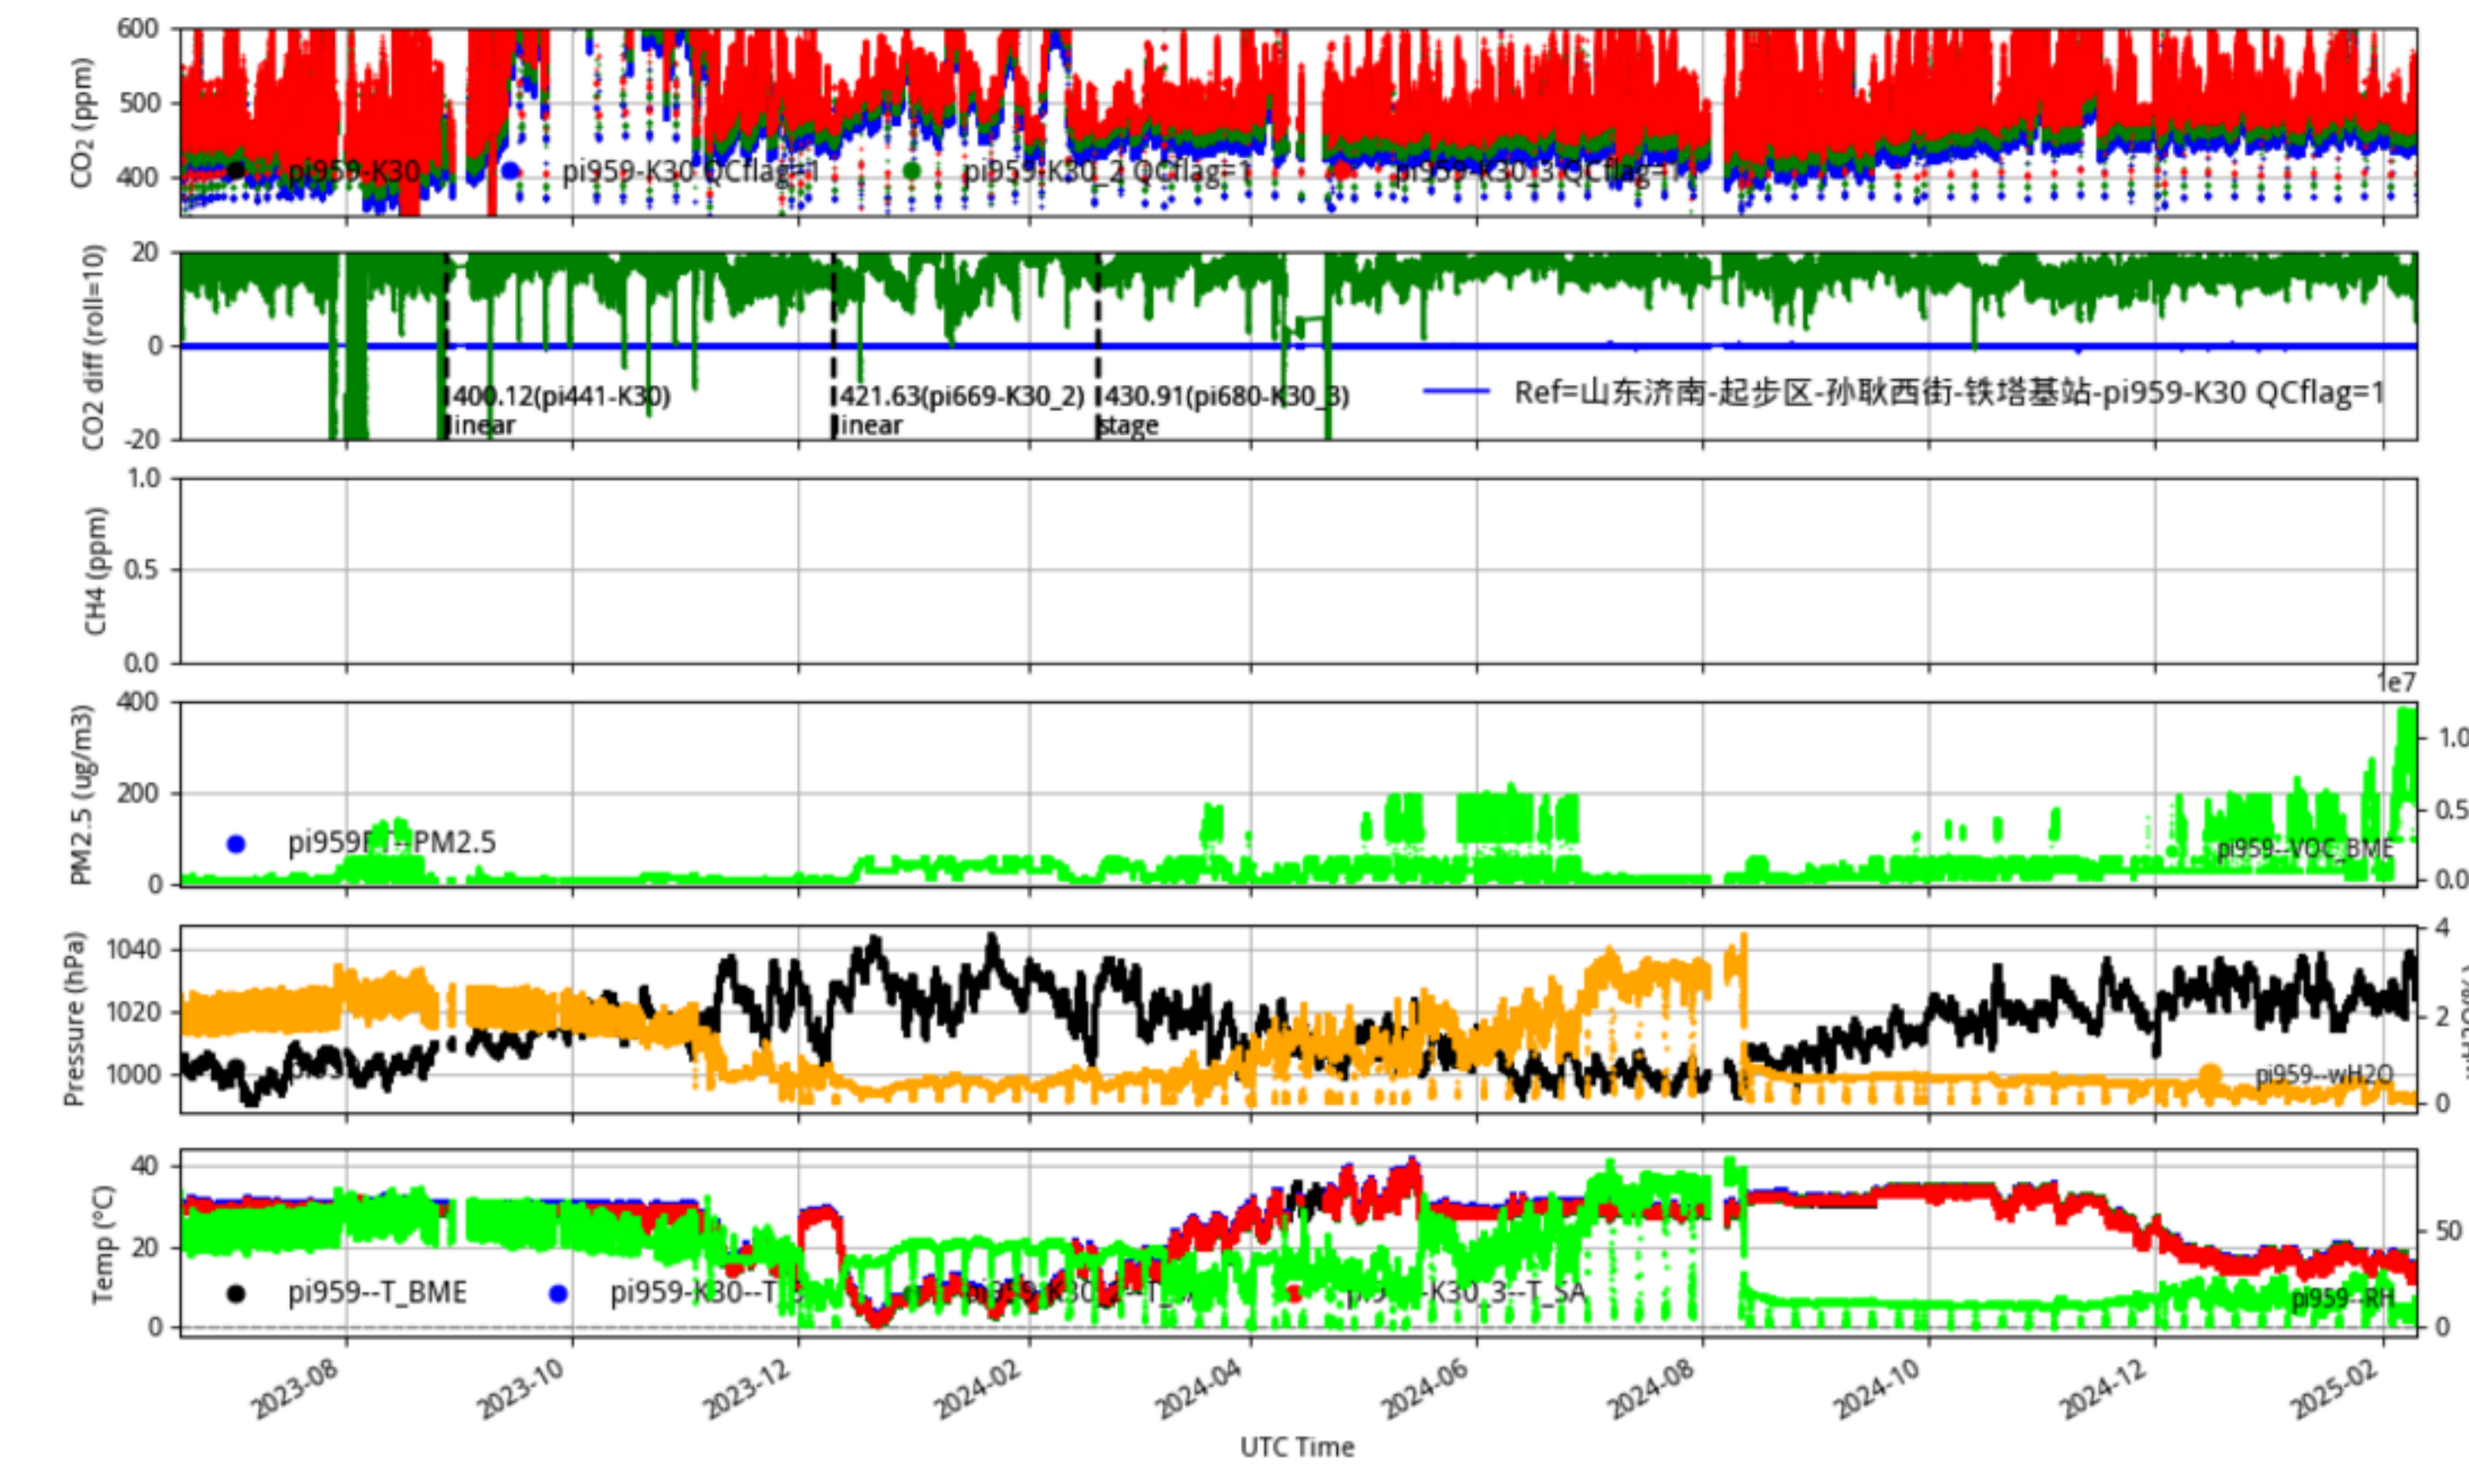

山东济南-莱芜区-曹庄-18-铁塔基站 pi953 Jinan_Jinan60 min/L1.0 pi953--30-days

Plot created: 2025-02-10 04:23 UTC

montage-site_plot3-Jinan_Jinan60.pdf

山东济南-章丘区-文祖马家峪-铁塔基站 pi954 Jinan_Jinan60 min/L1.0 pi954--30-days

Plot created: 2025-02-09 23:12 UTC

山东济南-莱芜区-张家洼许家沟YD-铁塔基站 pi957 Jinan_Jinan60 min/L1.0 pi957--30-days

Plot created: 2025-02-10 03:22 UTC

山东济南-起步区-孙耿西街-铁塔基站 pi959 Jinan_Jinan60 min/L1.0 pi959--30-days

Plot created: 2025-02-09 22:09 UTC

山东济南-商河-贾庄孟东-铁塔基站 pi960 Jinan_Jinan60 min/L1.0 pi960--30-days