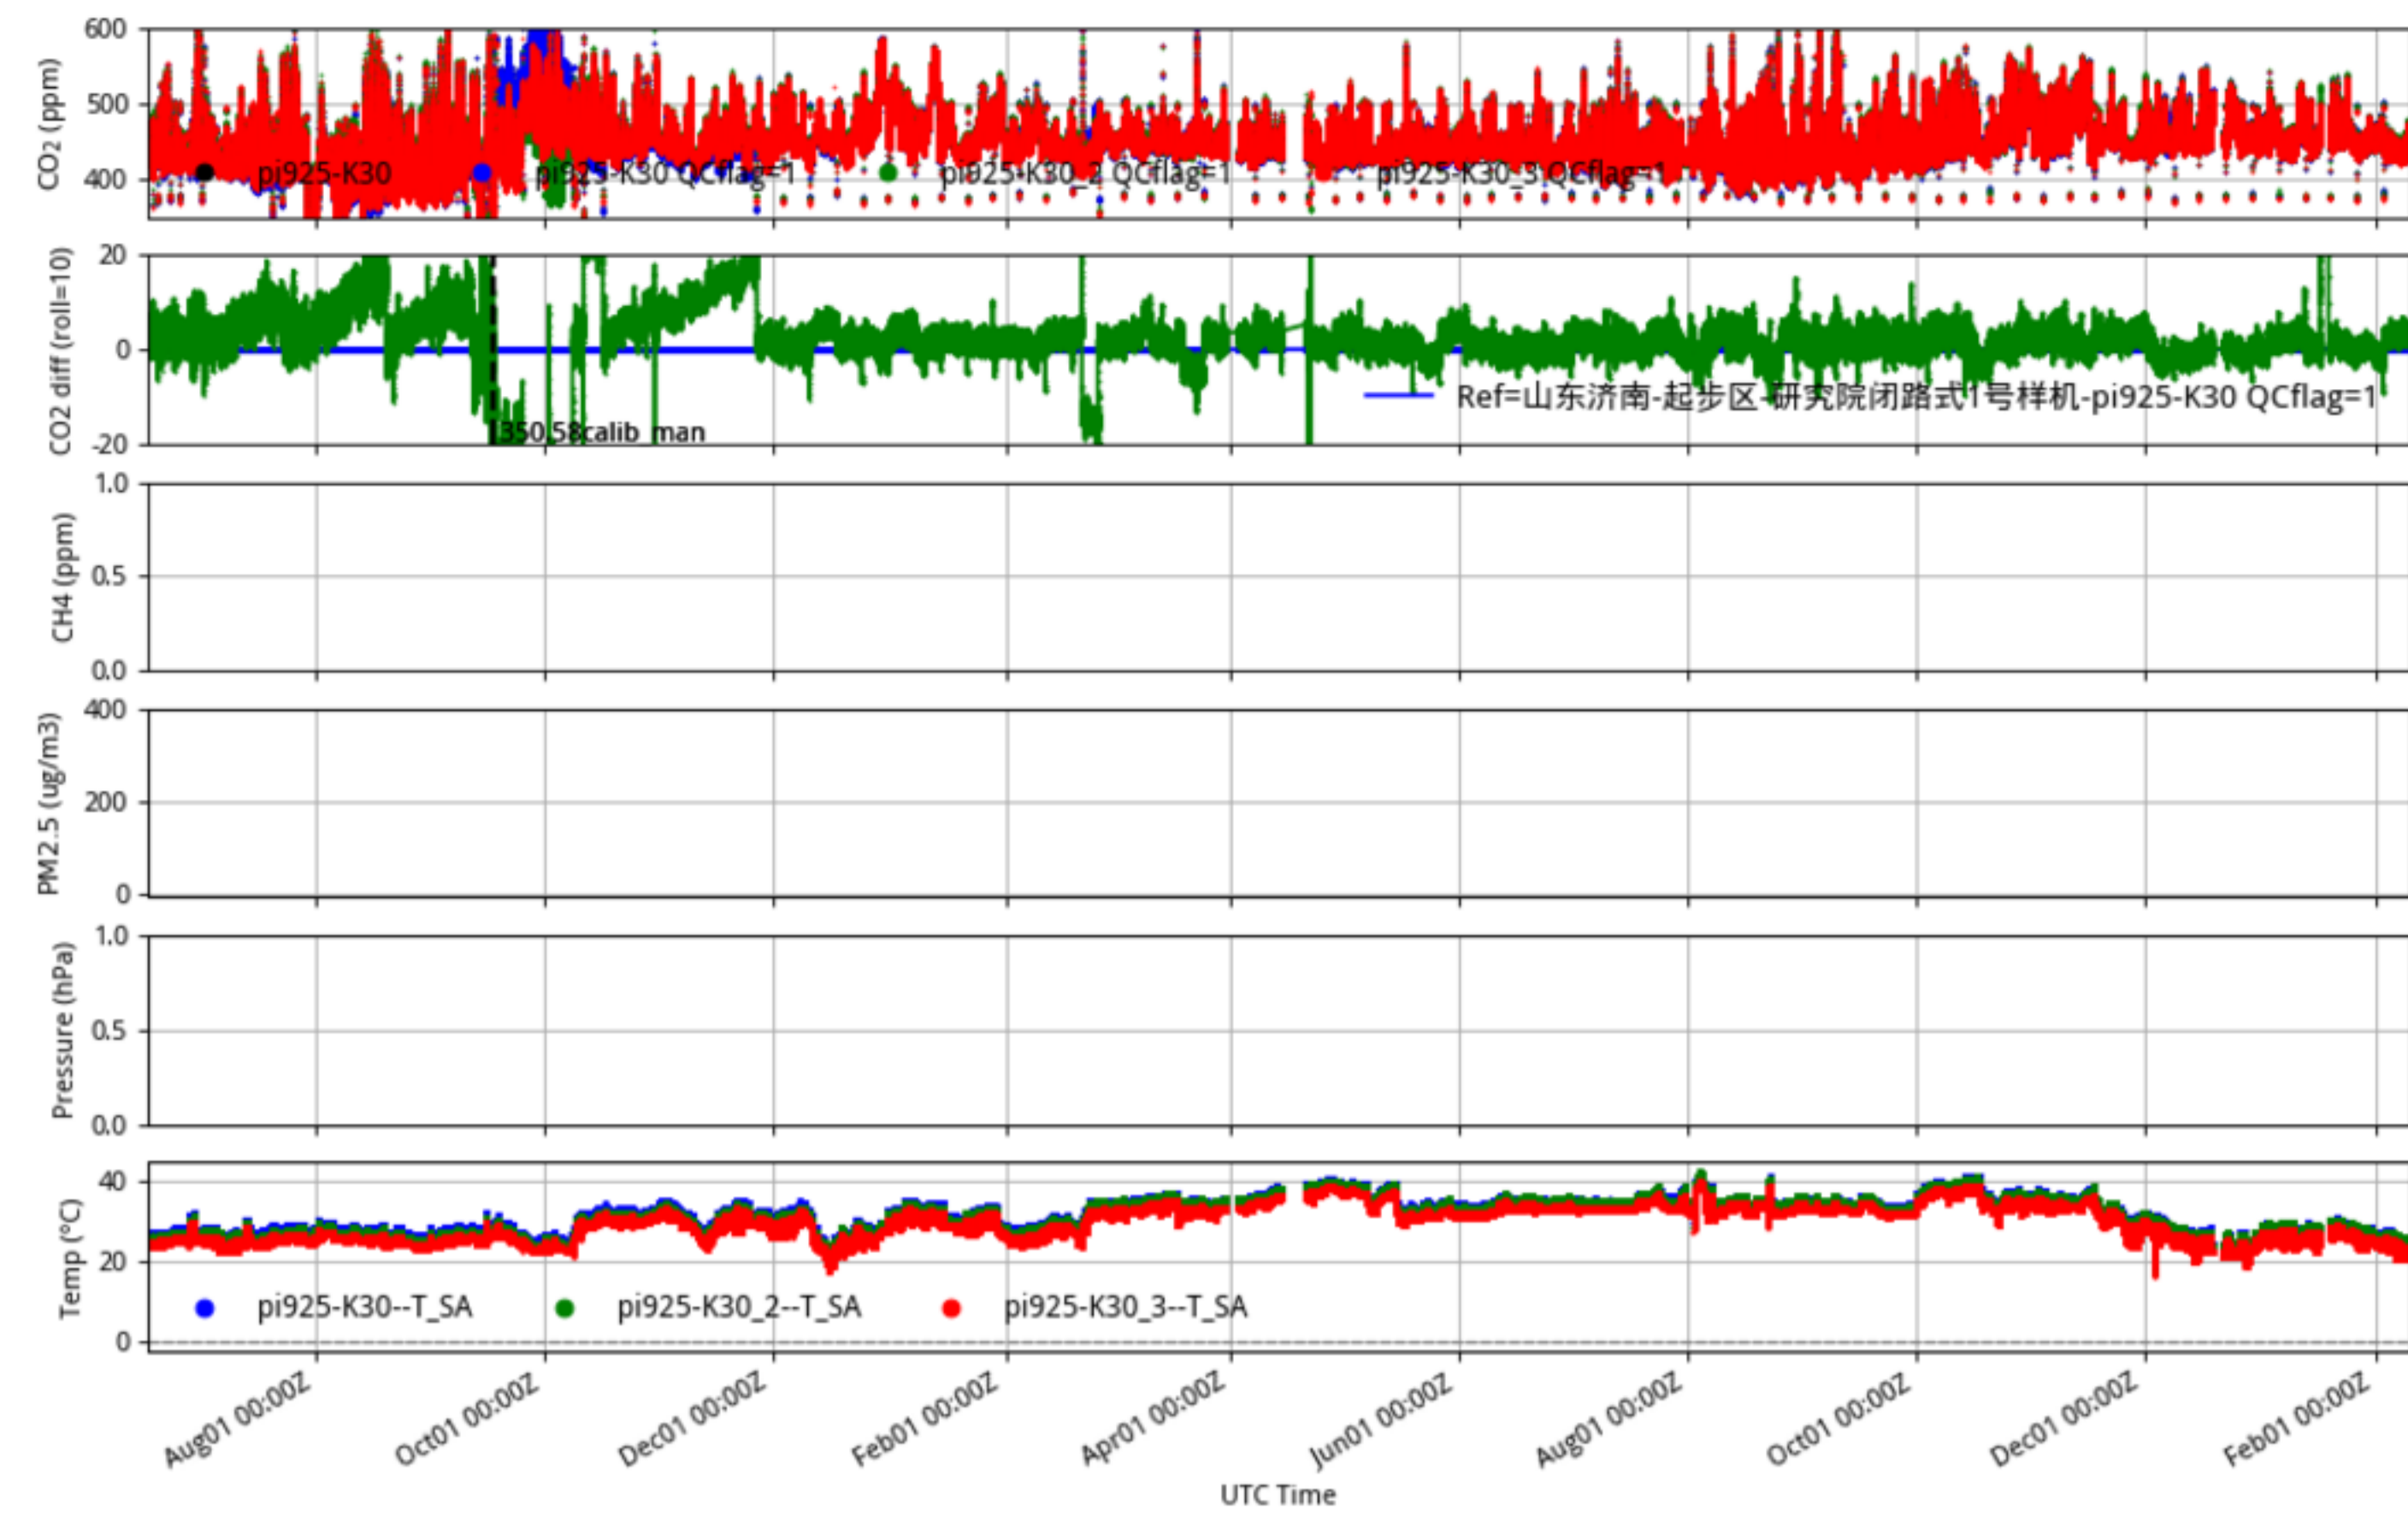

Plot created: 2023-11-04 20:43 UTC

山东济南-南山区-西营东岭角站-铁塔基站 pi922 Jinan_Jinan60 min/L1.0 pi922--30-days

Plot created: 2023-10-31 20:45 UTC

山东济南-莱芜区-苗山方山YD-铁塔基站 pi924 Jinan_Jinan60 min/L1.0 pi924--30-days

Plot created: 2025-02-10 03:32 UTC

montage-site_plot3-Jinan_Jinan60.pdf

山东济南-起步区-研究院封闭式1号样机 pi925 Jinan_Jinan60 min/L1.0 pi925--30-days

Plot created: 2025-02-09 21:54 UTC

山东济南-平阴区-平阴玫瑰-铁塔基站 pi926 Jinan_Jinan60 min/L1.0 pi926--30-days

Plot created: 2025-02-10 01:54 UTC