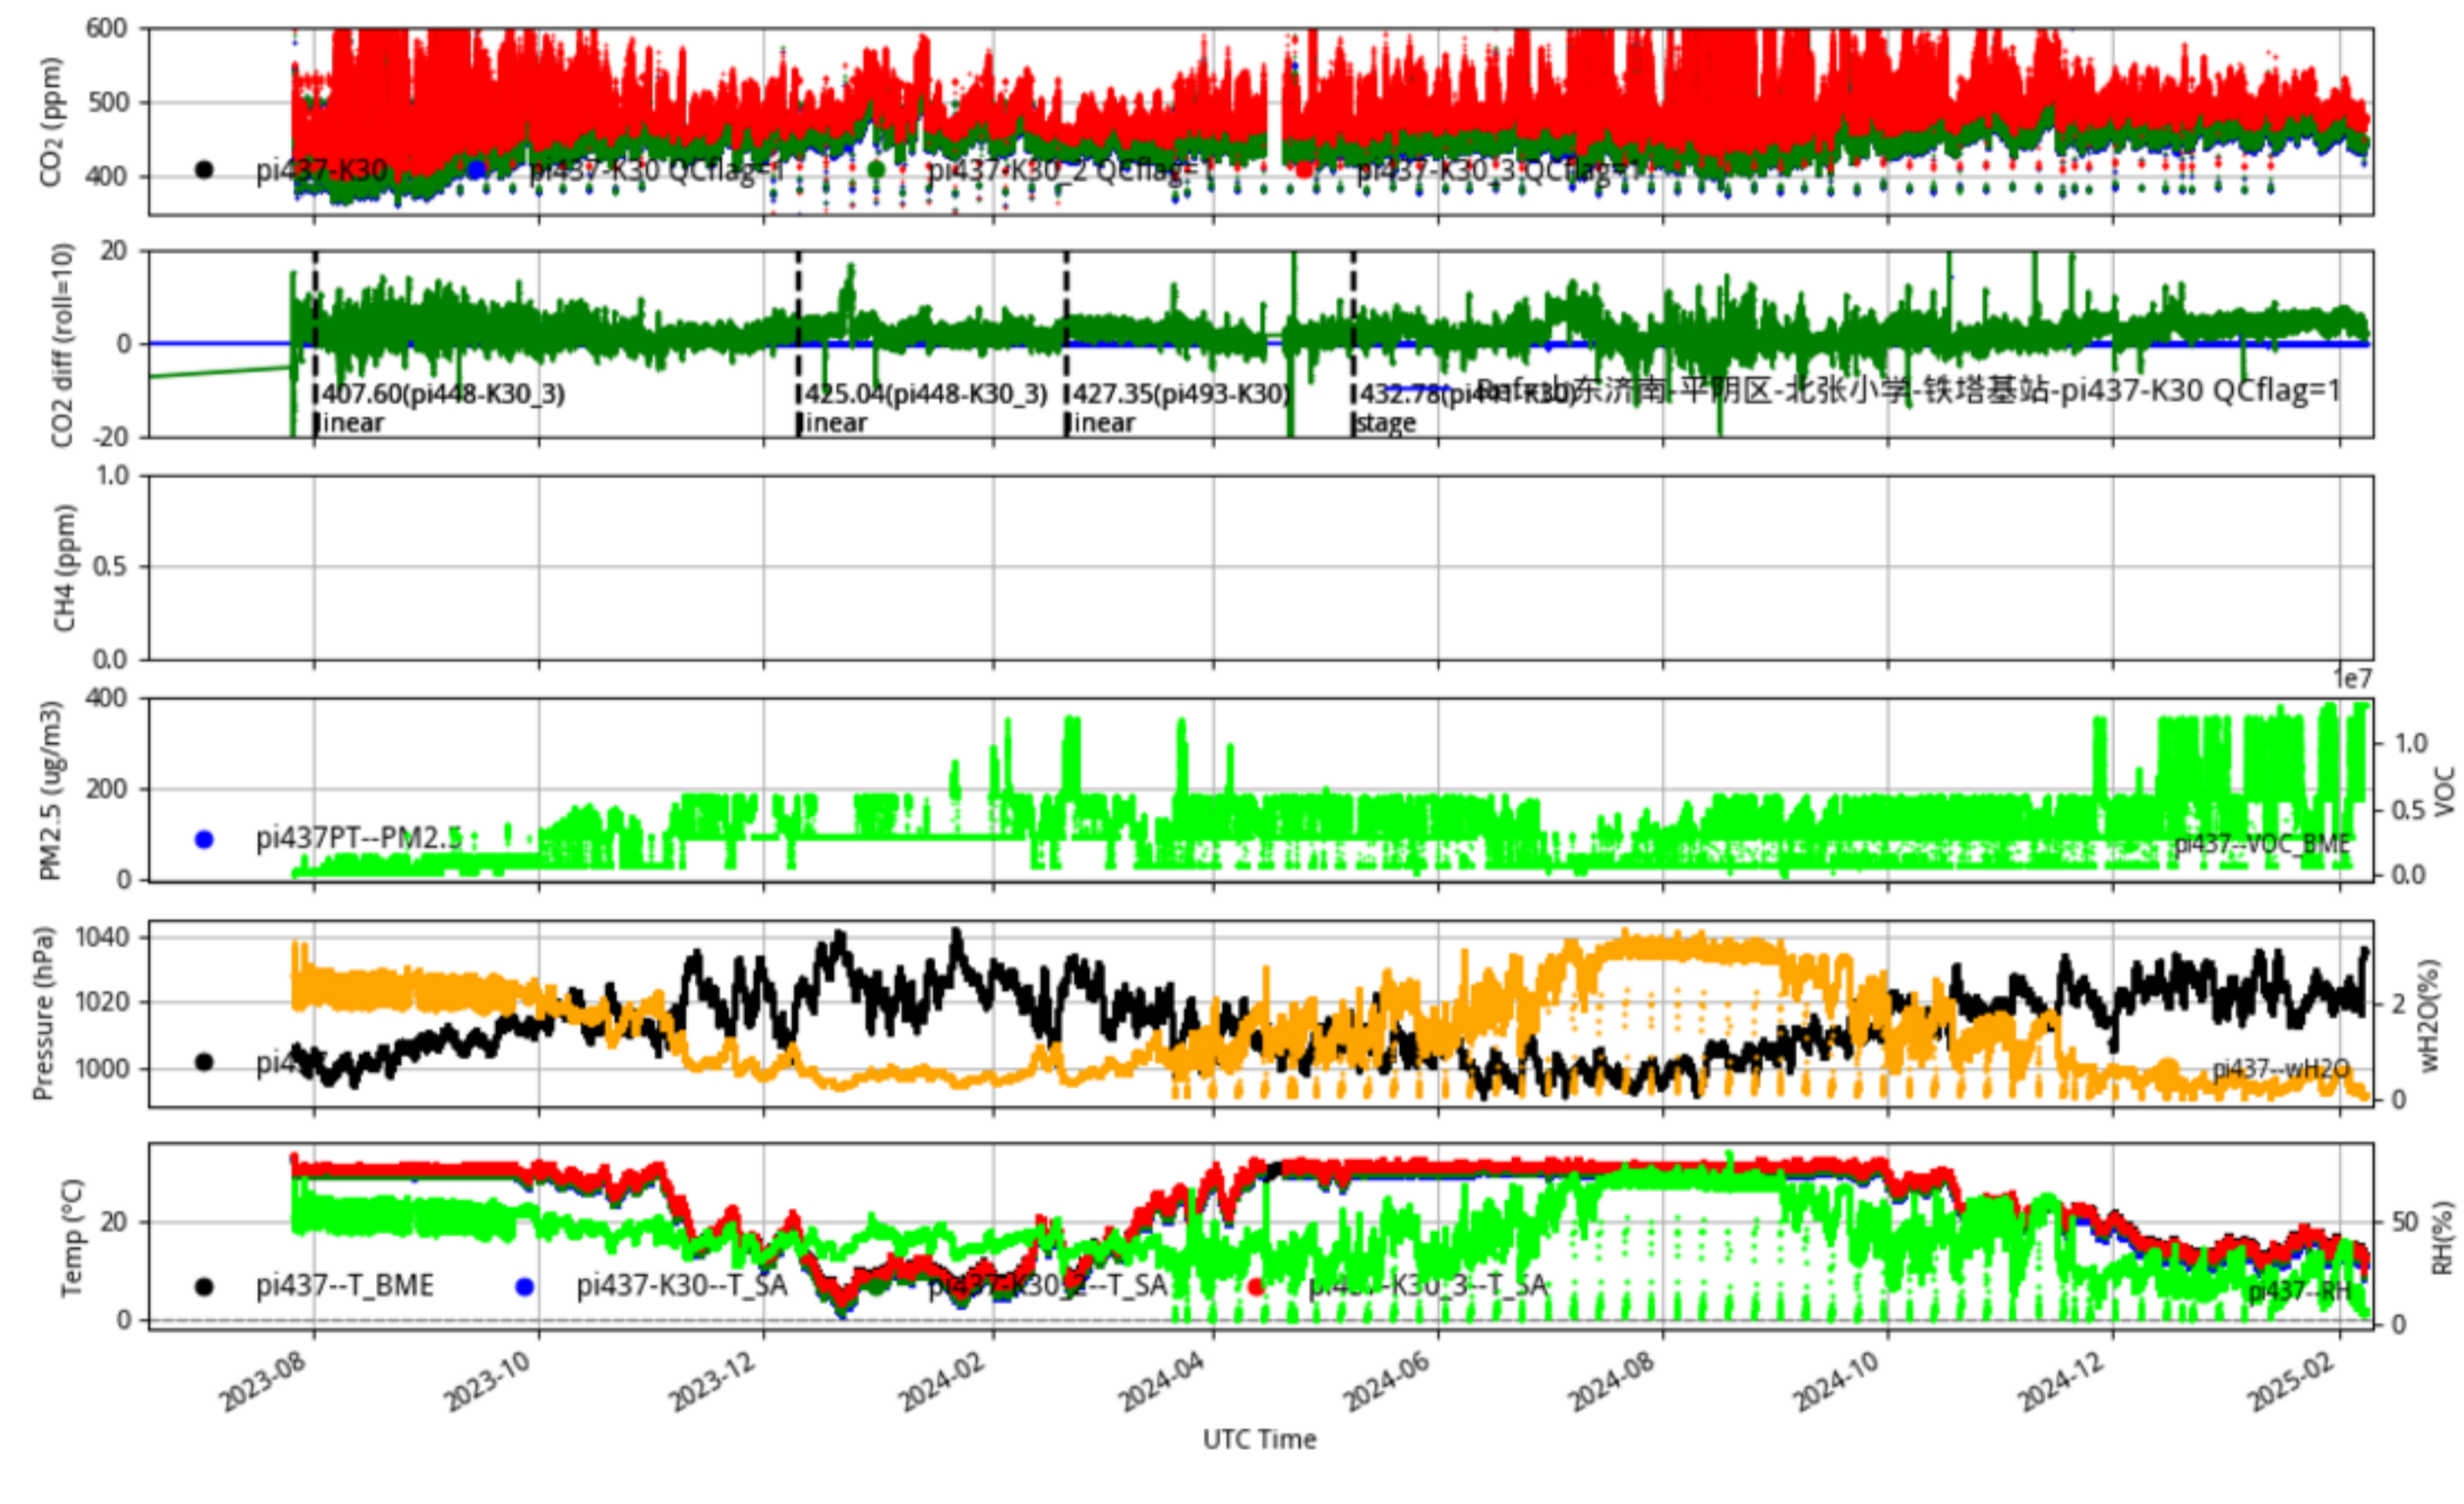

山东济南-平阴区-北张小学-铁塔基站 pi437 Jinan_Jinan60 min/L1.0 pi437--30-days

Plot created: 2025-02-10 01:44 UTC