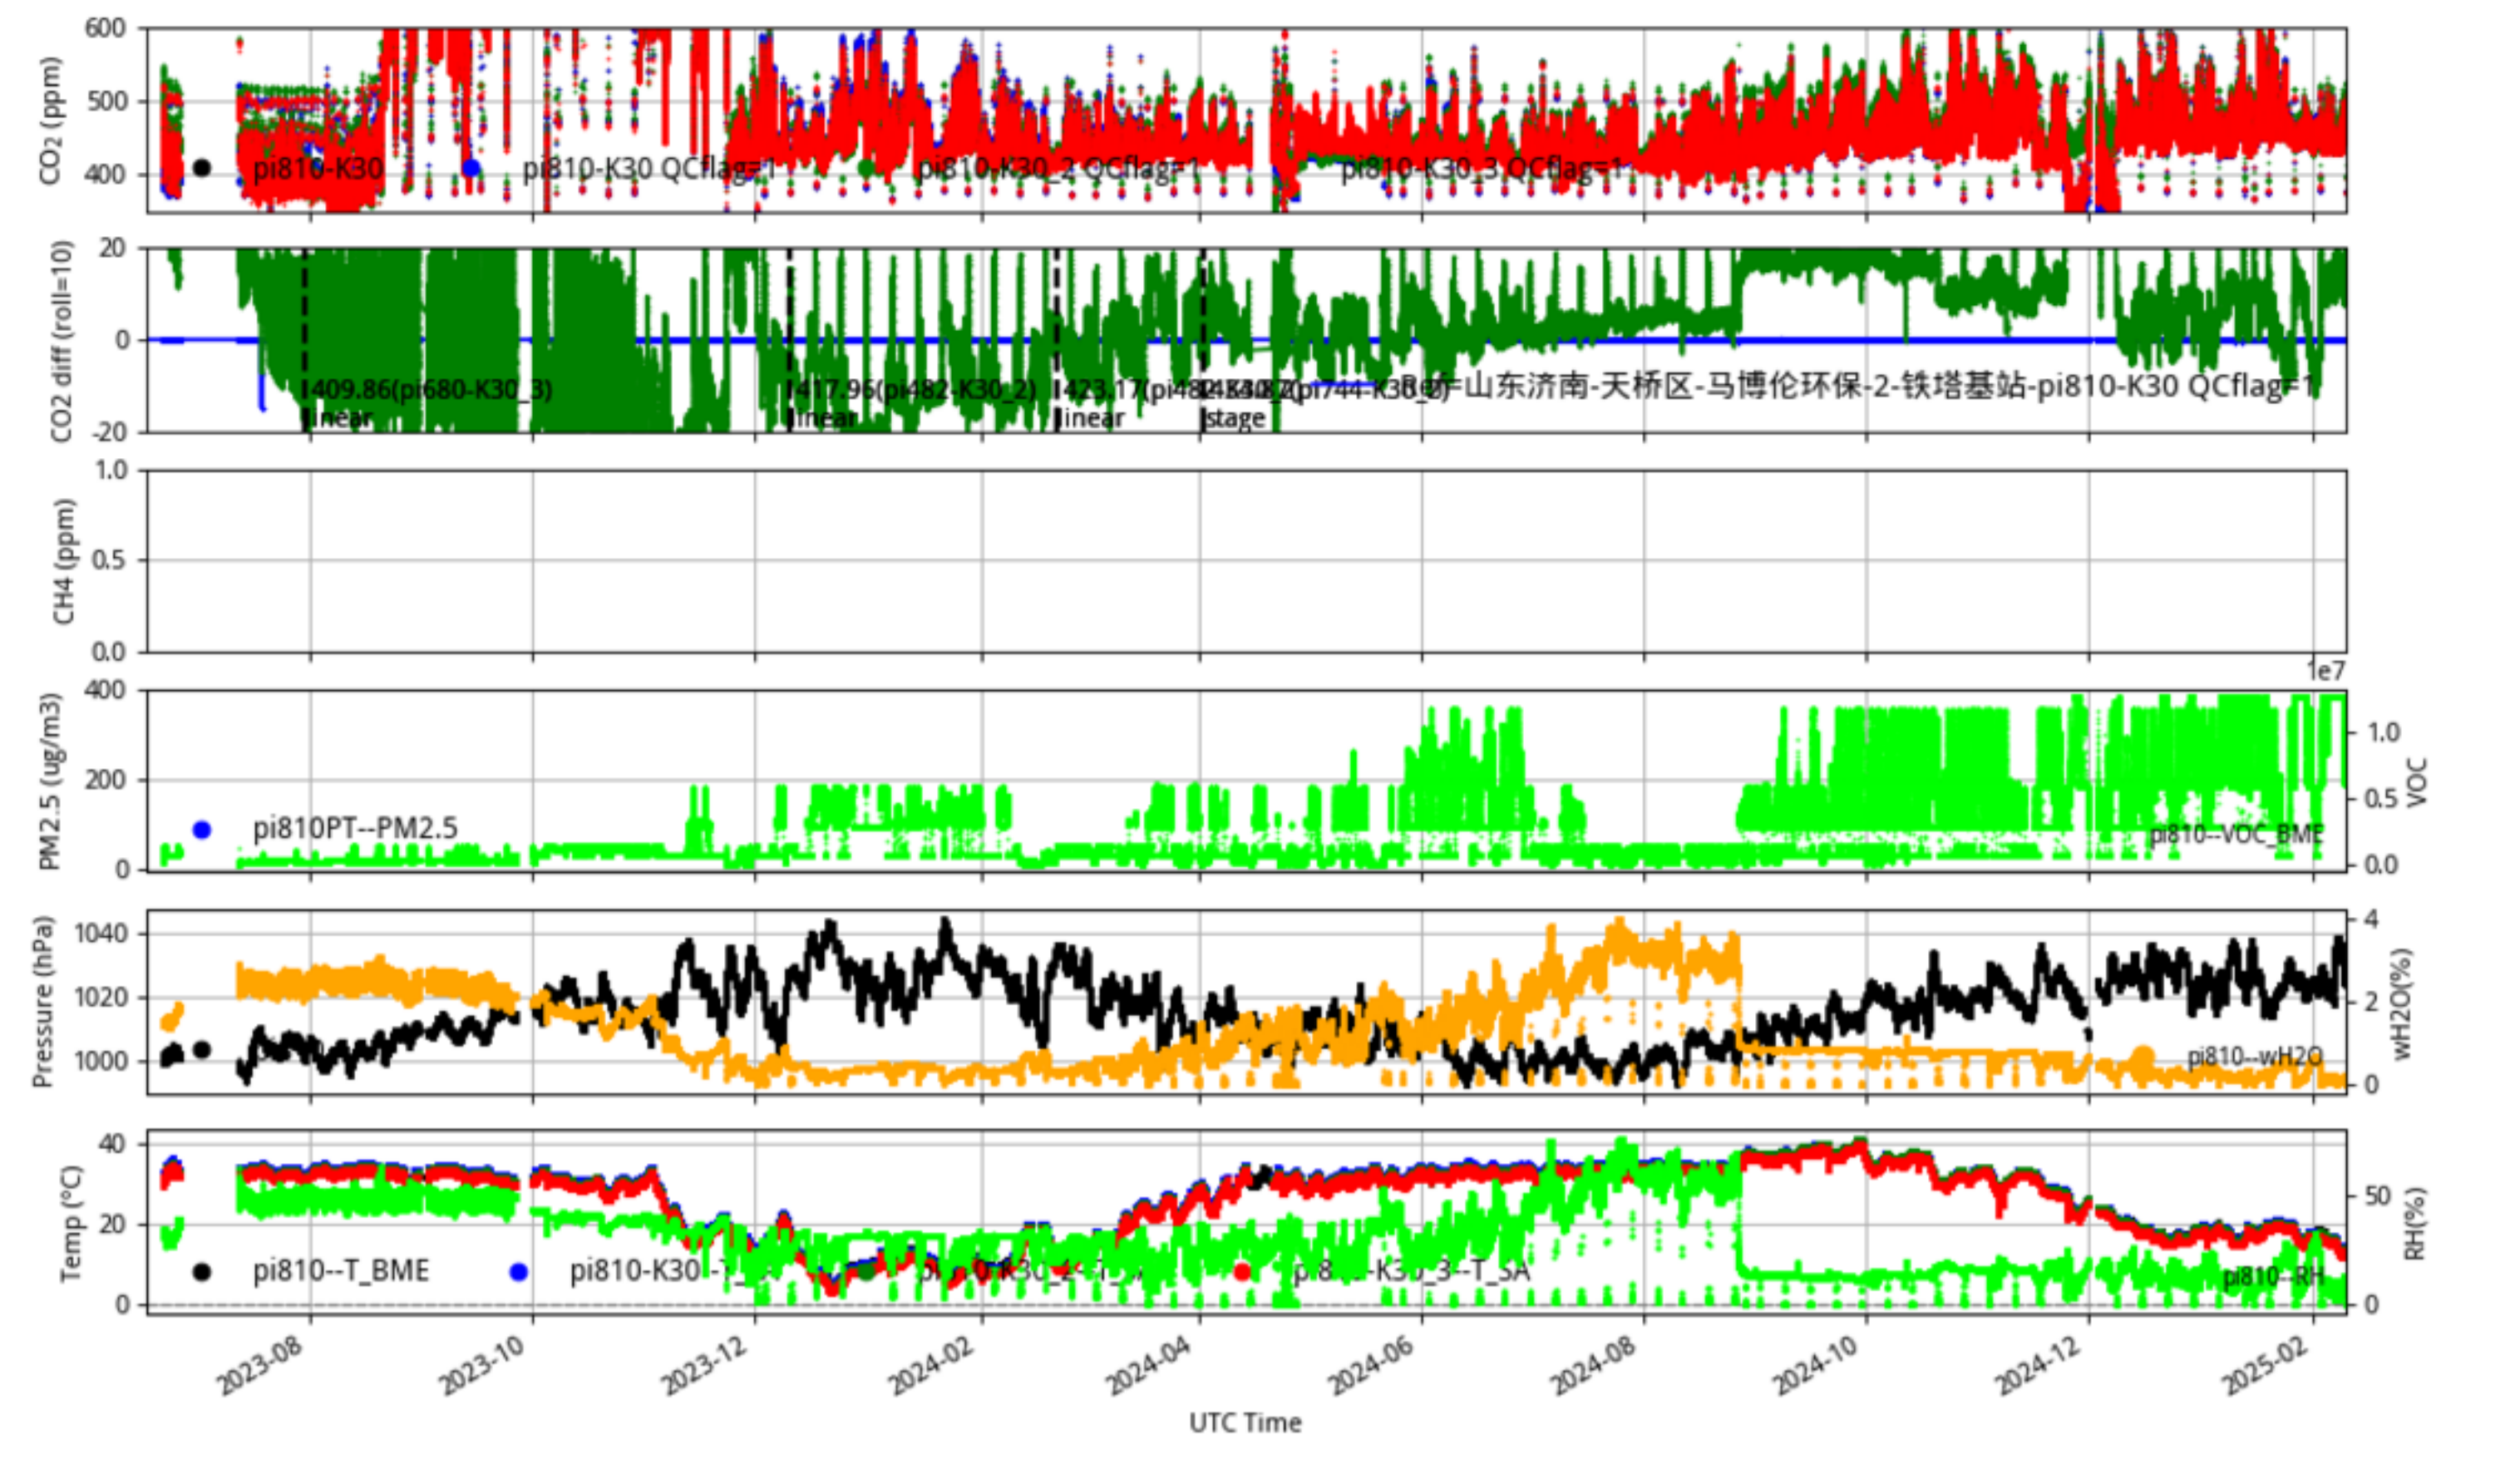

山东济南-天桥区-马博伦环保-2-铁塔基站 pi810 Jinan_Jinan60 min/L1.0 pi810--30-days

Plot created: 2025-02-10 00:03 UTC