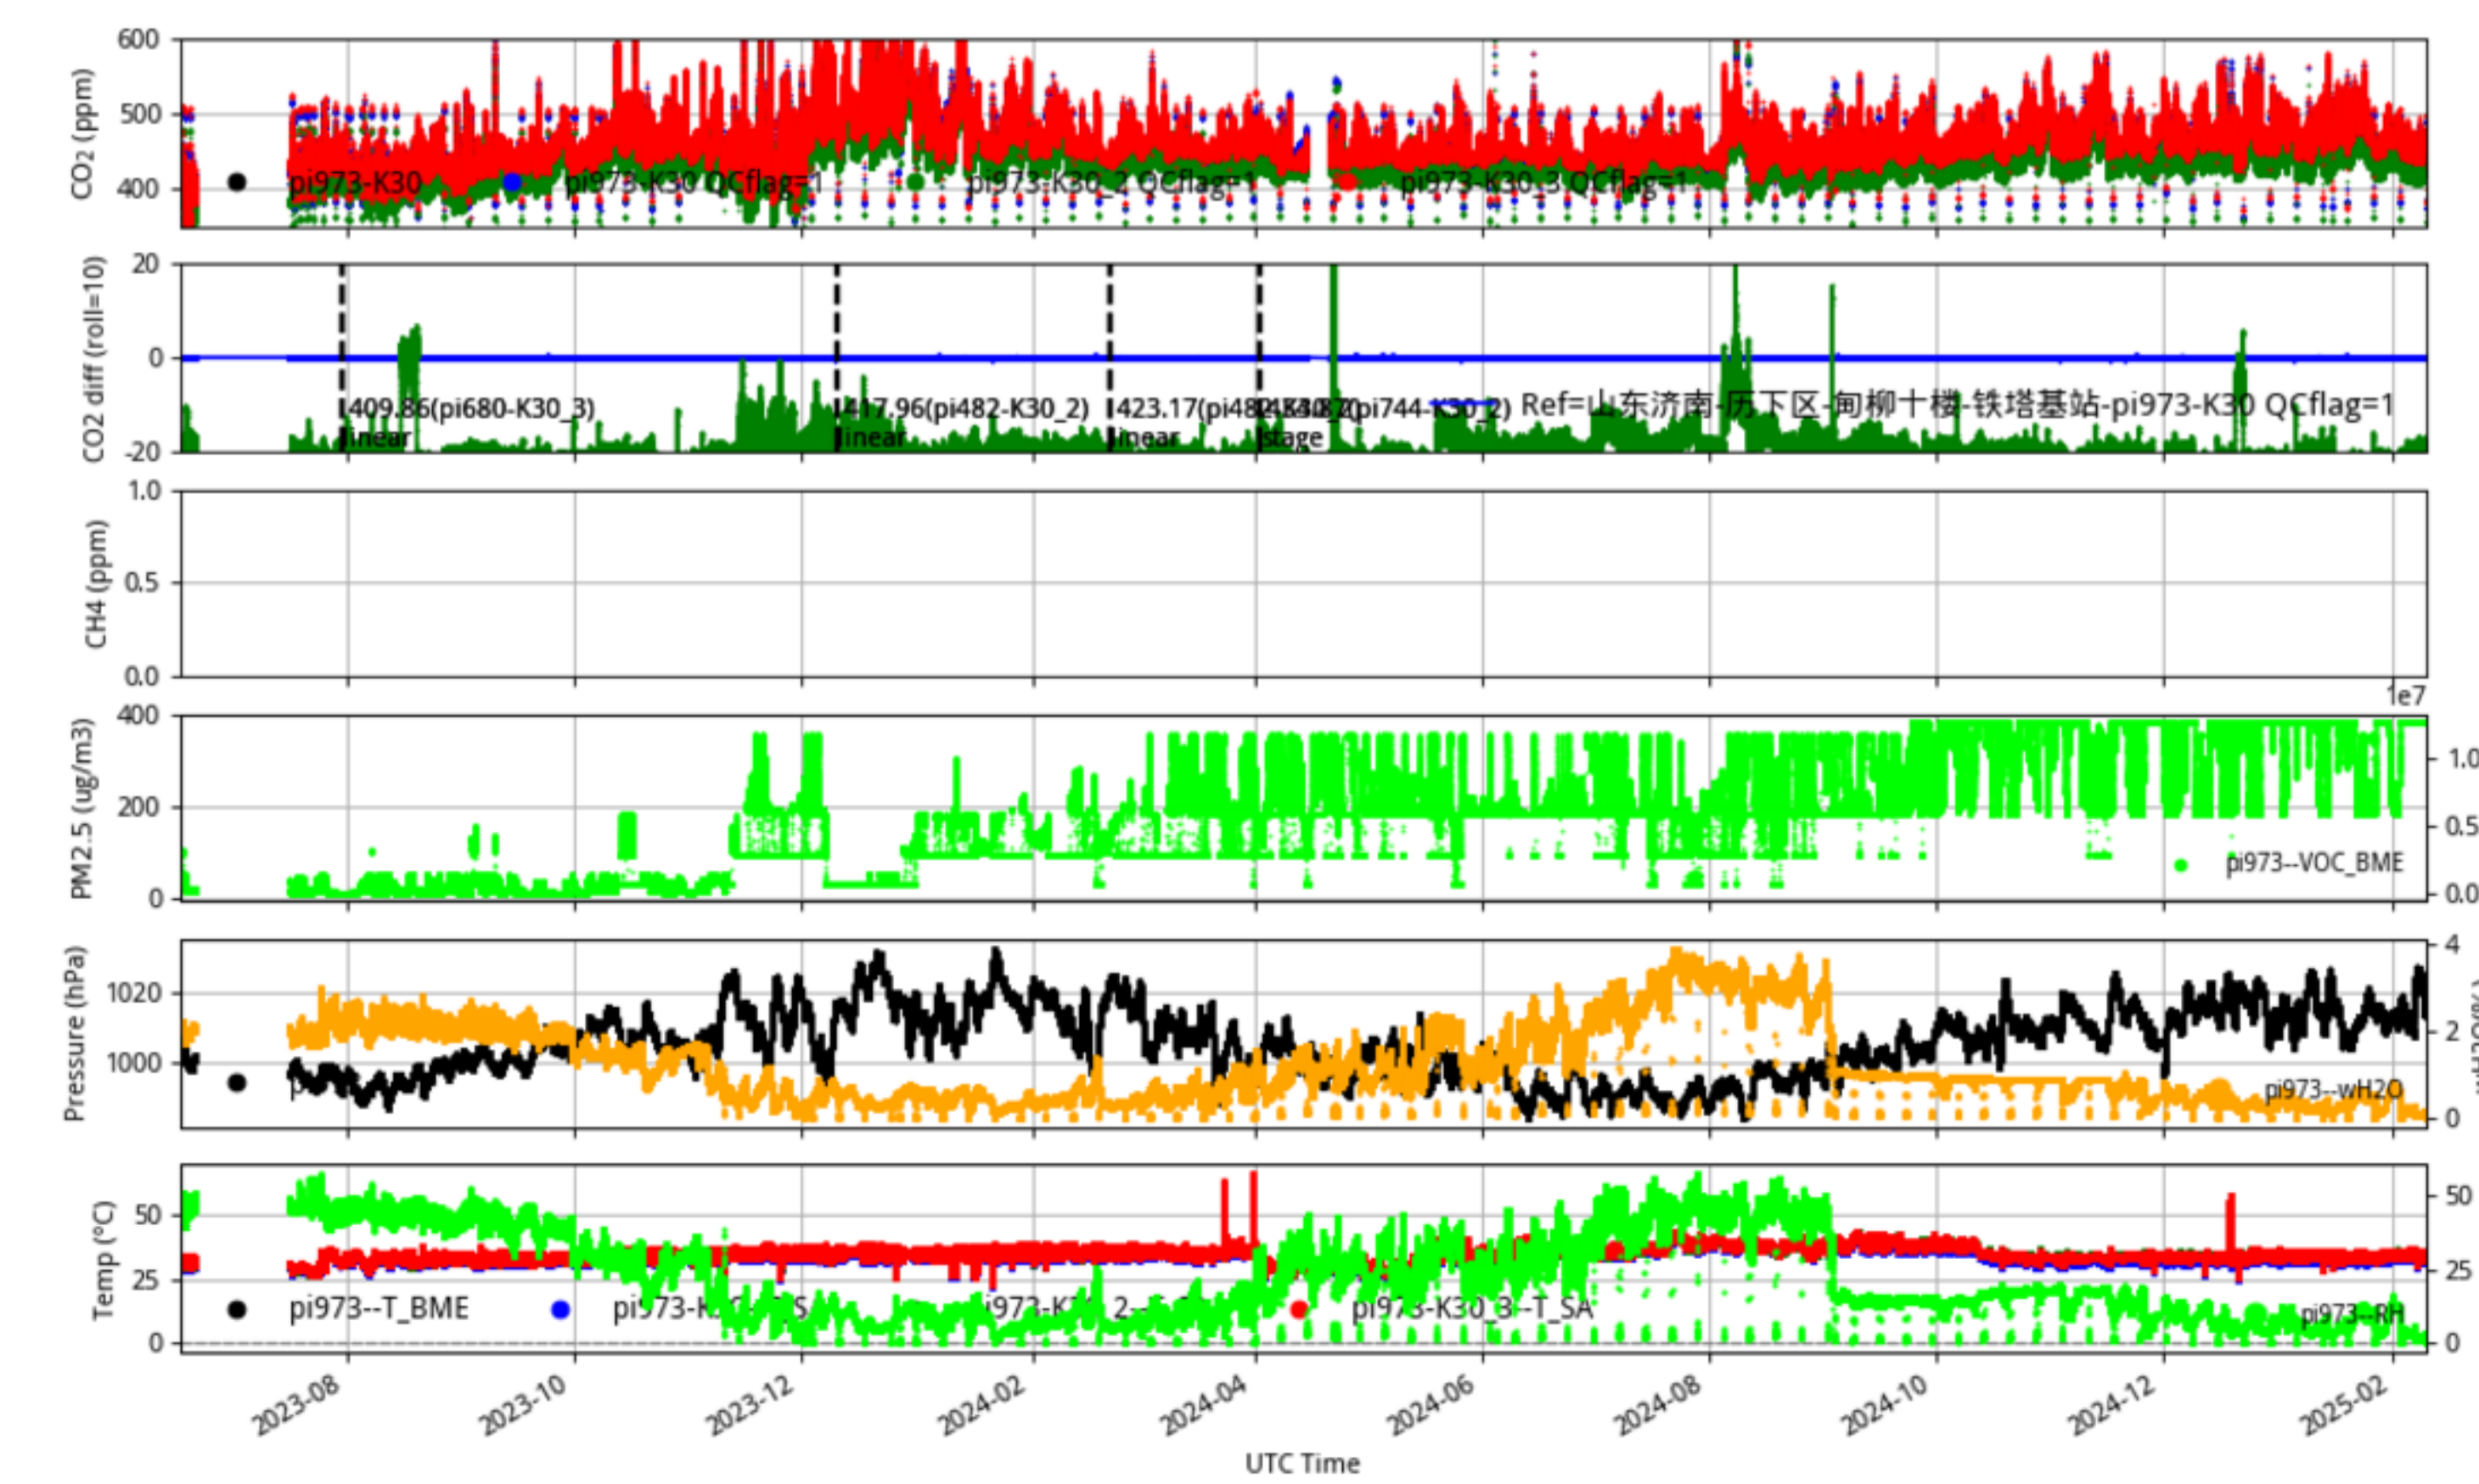

山东济南-章丘区-圣井南罗-铁塔基站 pi968 Jinan_Jinan60 min/L1.0 pi968--30-days

Plot created: 2024-04-20 21:03 UTC

山东济南-莱芜区-鹏泉汶阳花园YD-铁塔基站 pi972 Jinan_Jinan60 min/L1.0 pi972--30-days

Plot created: 2024-01-31 21:44 UTC

山东济南-历下区-甸柳十楼-铁塔基站 pi973 Jinan_Jinan60 min/L1.0 pi973--30-days

Plot created: 2023-10-30 20:23 UTC