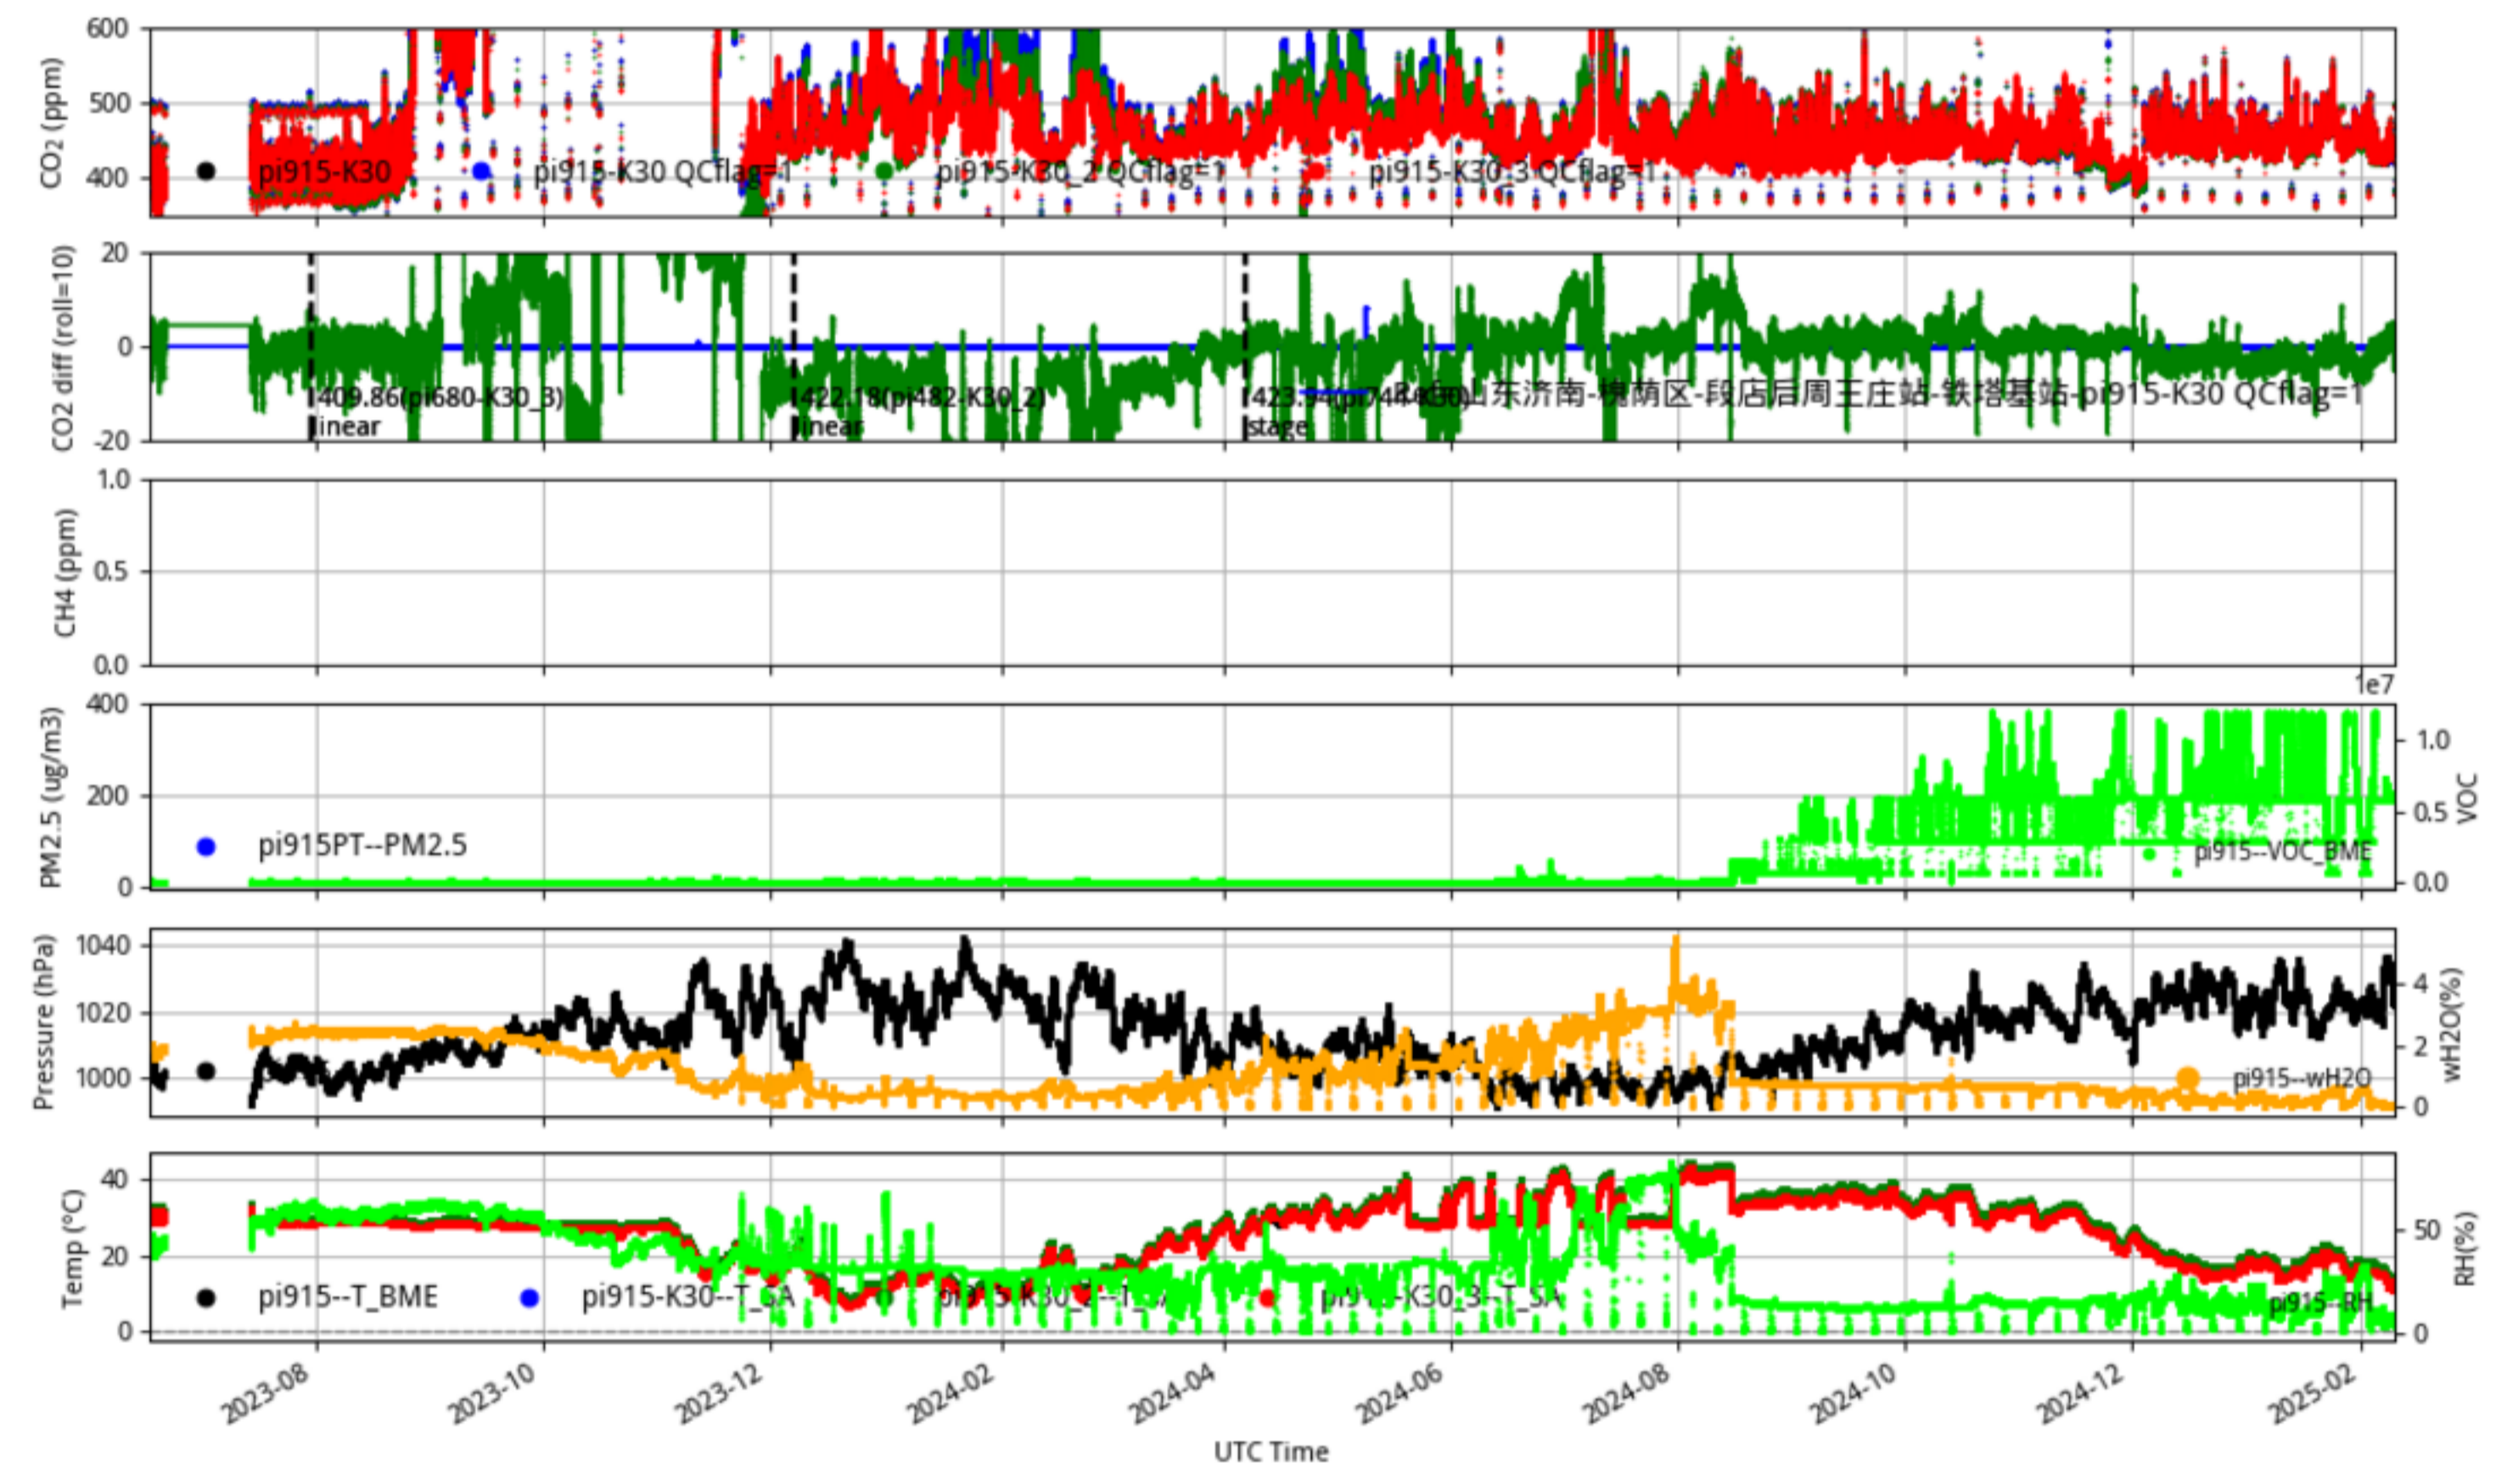

山东济南-槐荫区-段店后周王庄站-铁塔基站 pi915 Jinan_Jinan60 min/L1.0 pi915--30-days

Plot created: 2025-02-10 00:40 UTC