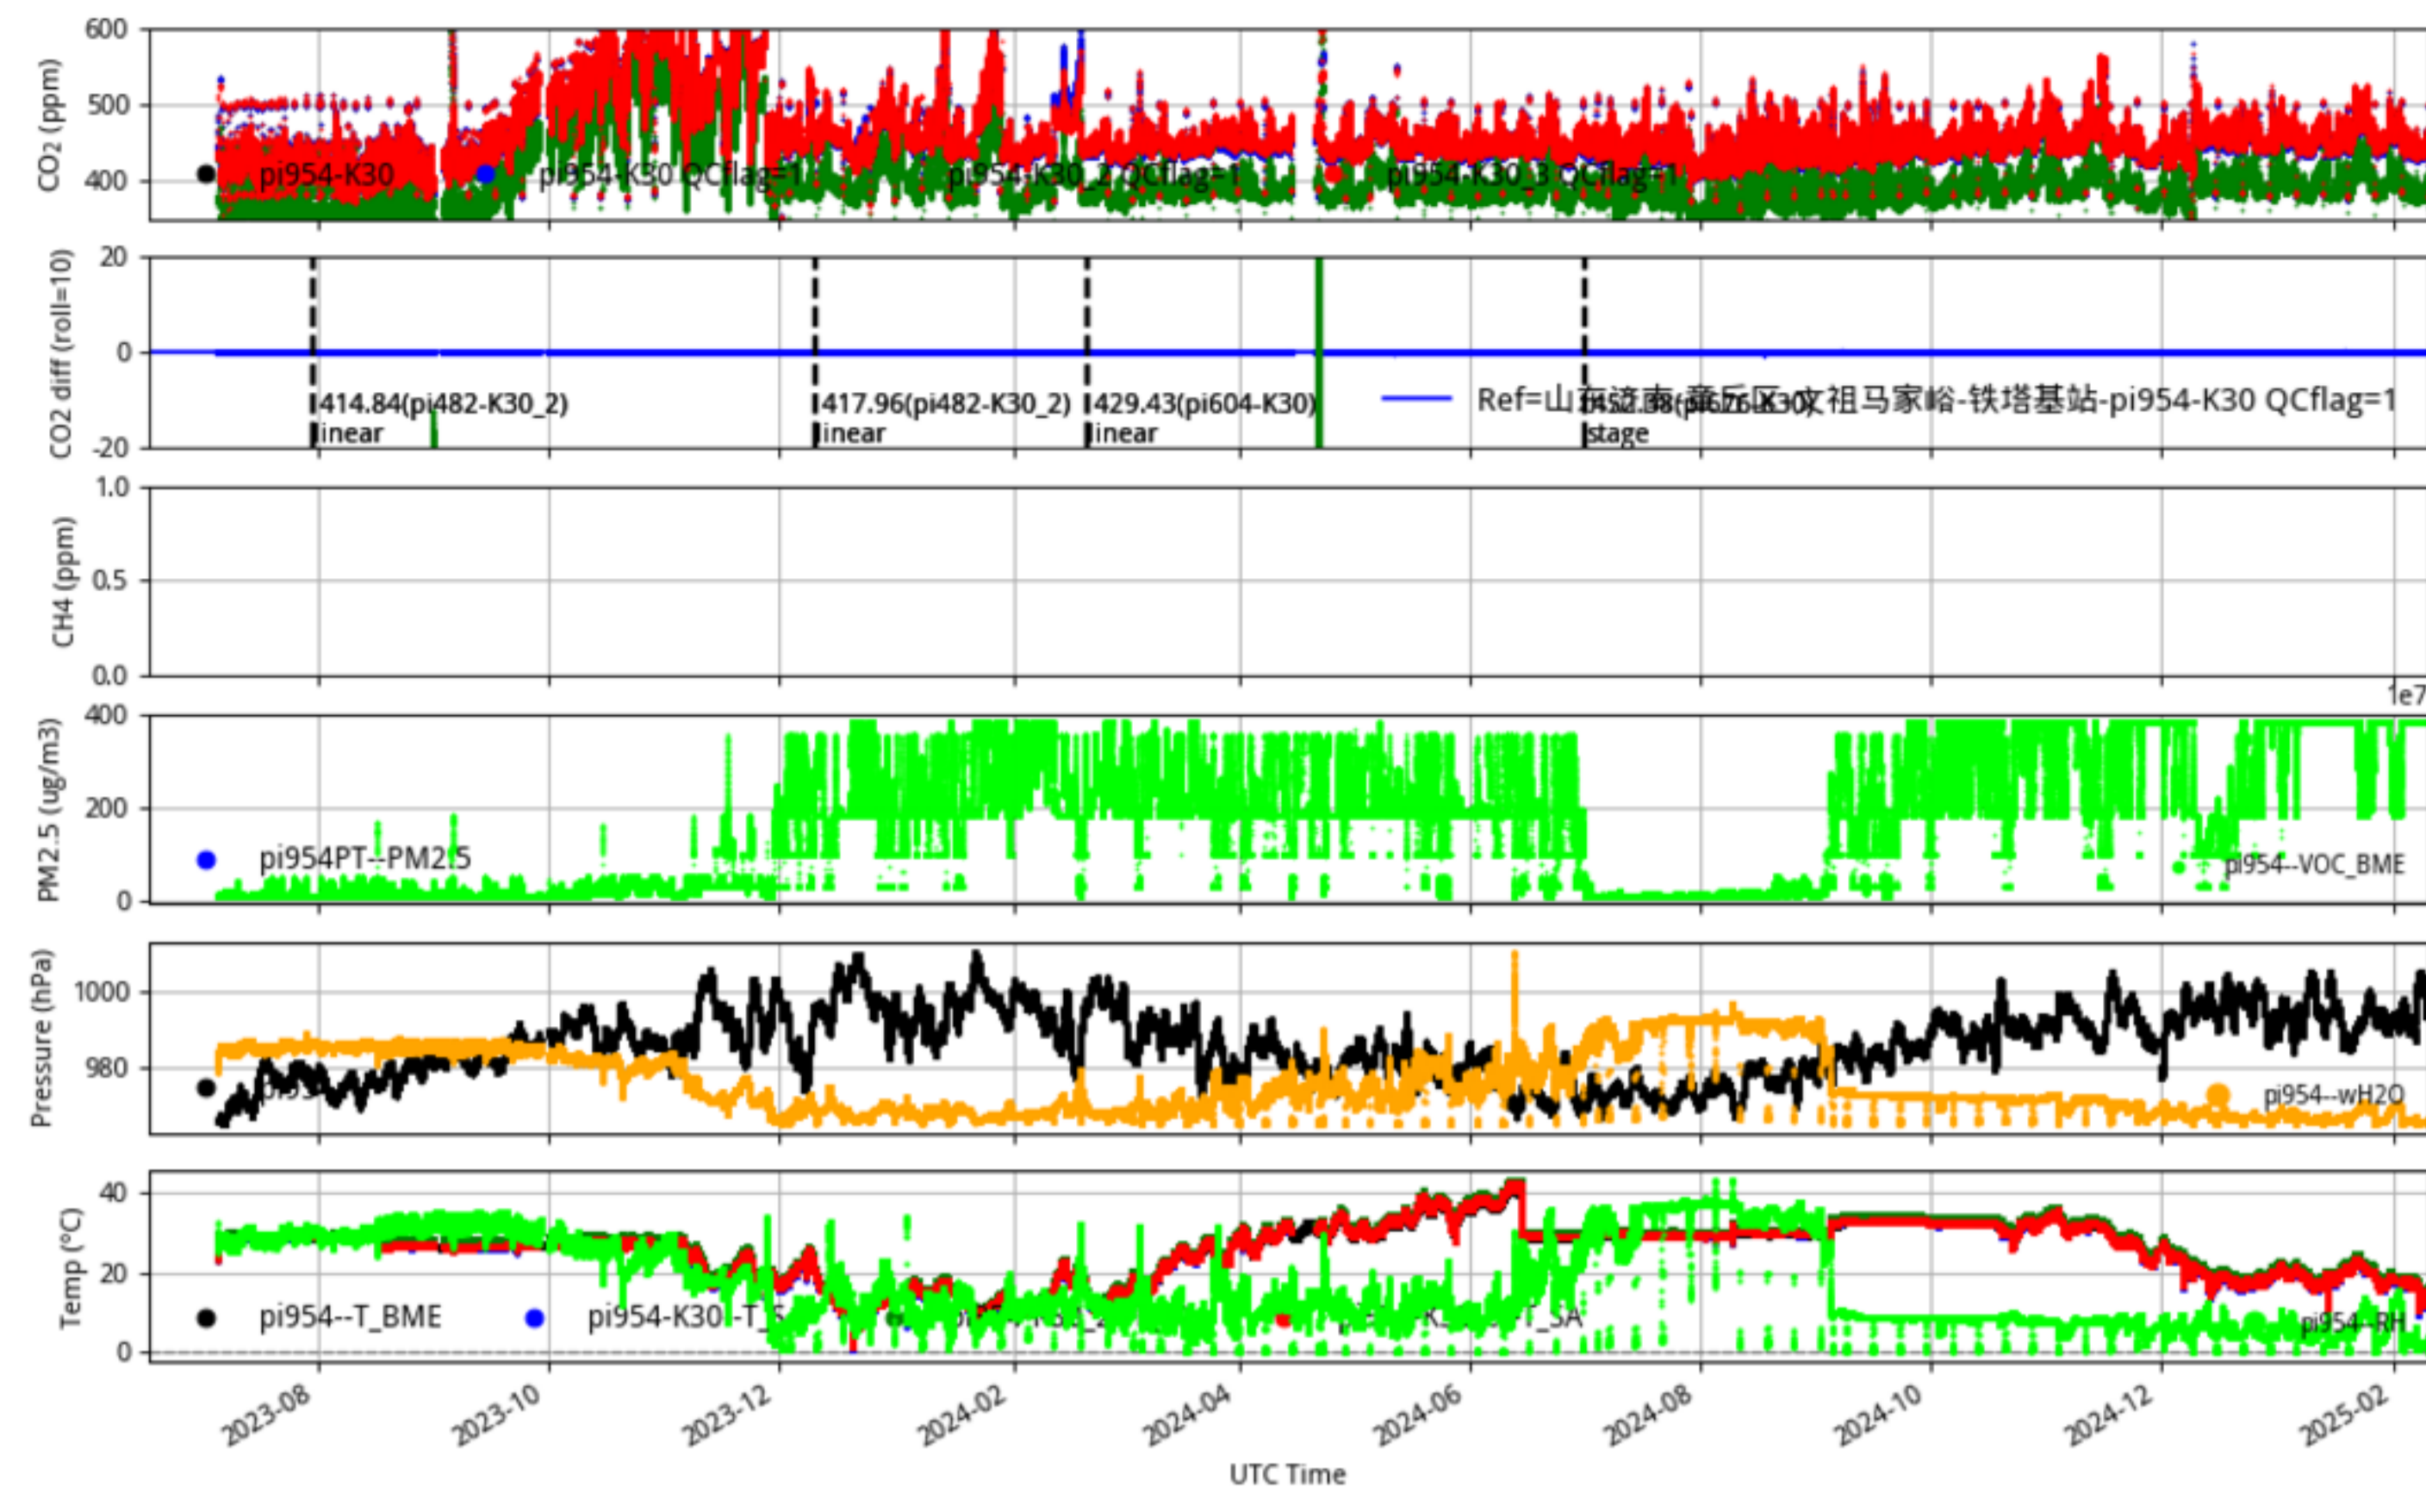

Plot created: 2025-02-10 01:22 UTC

山东济南-章丘区-明水钓鱼台村-铁塔基站 pi951 Jinan_Jinan60 min/L1.0 pi951--30-days

Plot created: 2025-02-09 22:59 UTC

山东济南-章丘区-龙山大城后-铁塔基站 pi952 Jinan_Jinan60 min/L1.0 pi952--30-days

Plot created: 2024-01-05 21:48 UTC

山东济南-莱芜区-曹庄-18-铁塔基站 pi953 Jinan_Jinan60 min/L1.0 pi953--30-days

Plot created: 2025-02-10 04:23 UTC

montage-site_plot3-Jinan_Jinan60.pdf

山东济南-章丘区-文祖马家峪-铁塔基站 pi954 Jinan_Jinan60 min/L1.0 pi954--30-days

Plot created: 2025-02-09 23:12 UTC