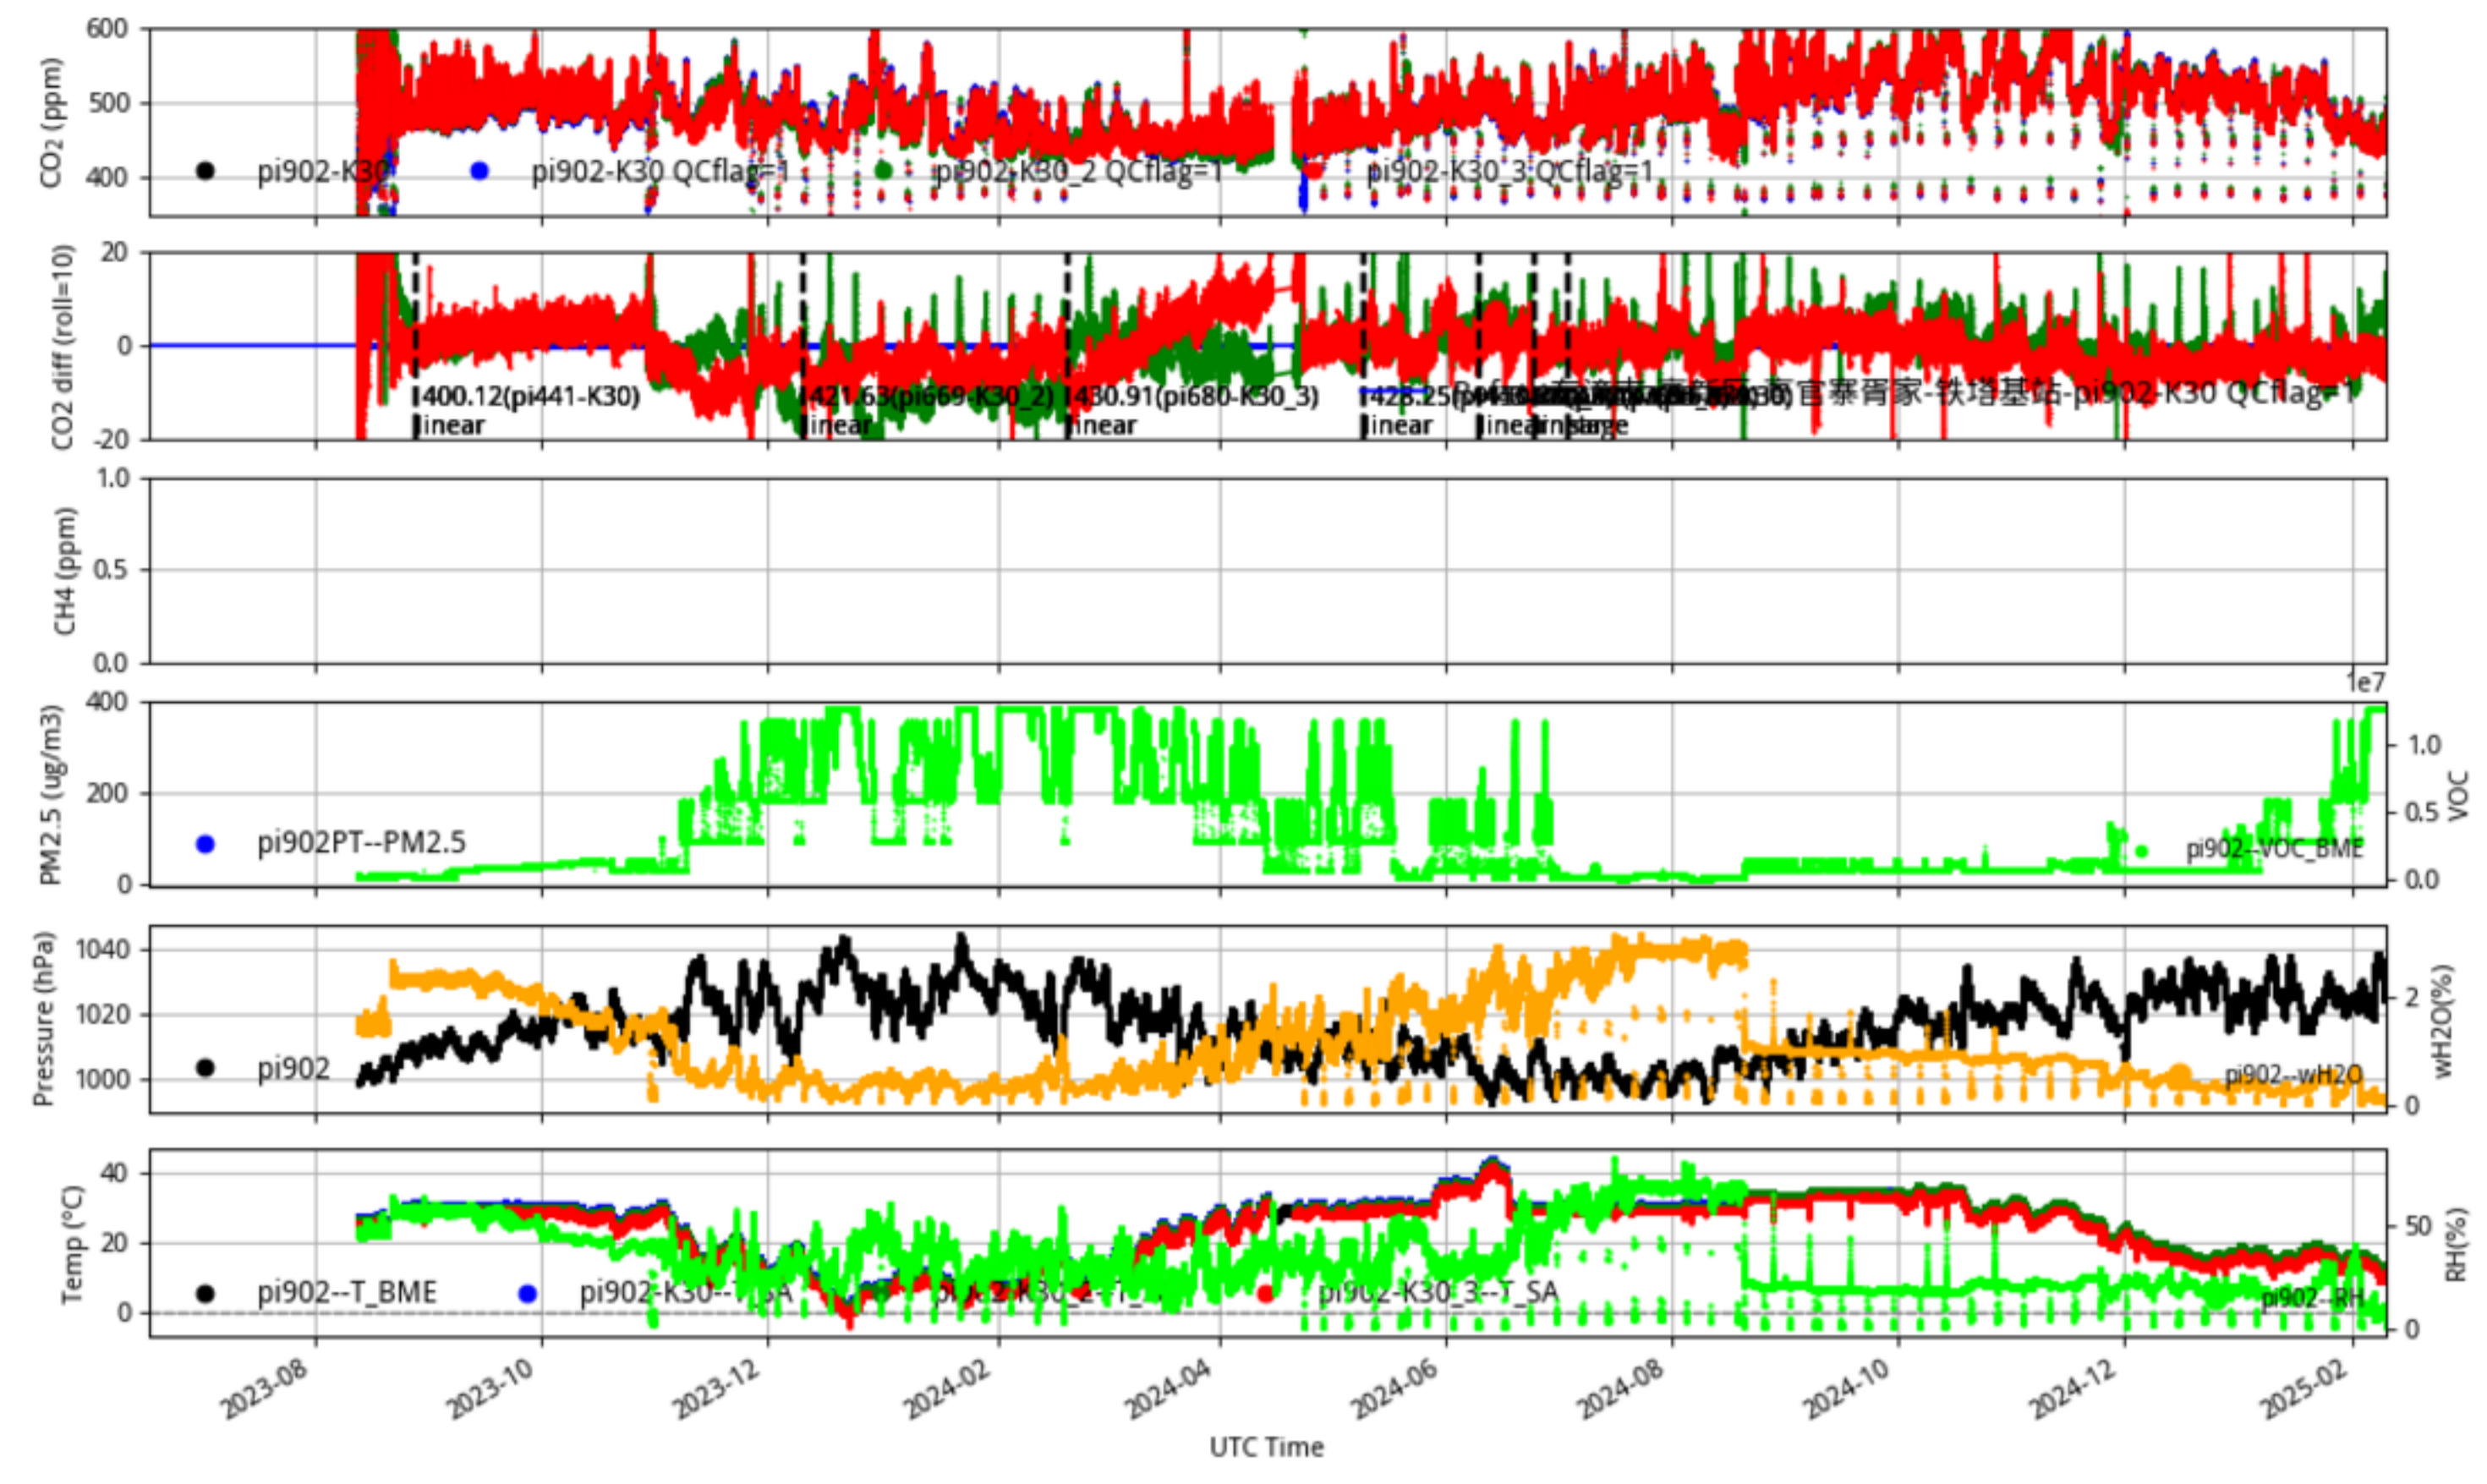

Plot created: 2023-09-30 20:14 UTC

montage-site_plot3-Jinan_Jinan60.pdf

山东济南-章丘市-相公罗家-铁塔基站 pi900 Jinan_Jinan60 min/L1.0 pi900--30-days

Plot created: 2025-02-10 04:05 UTC

山东济南-高新区-高官寨胥家-铁塔基站 pi902 Jinan_Jinan60 min/L1.0 pi902--30-days