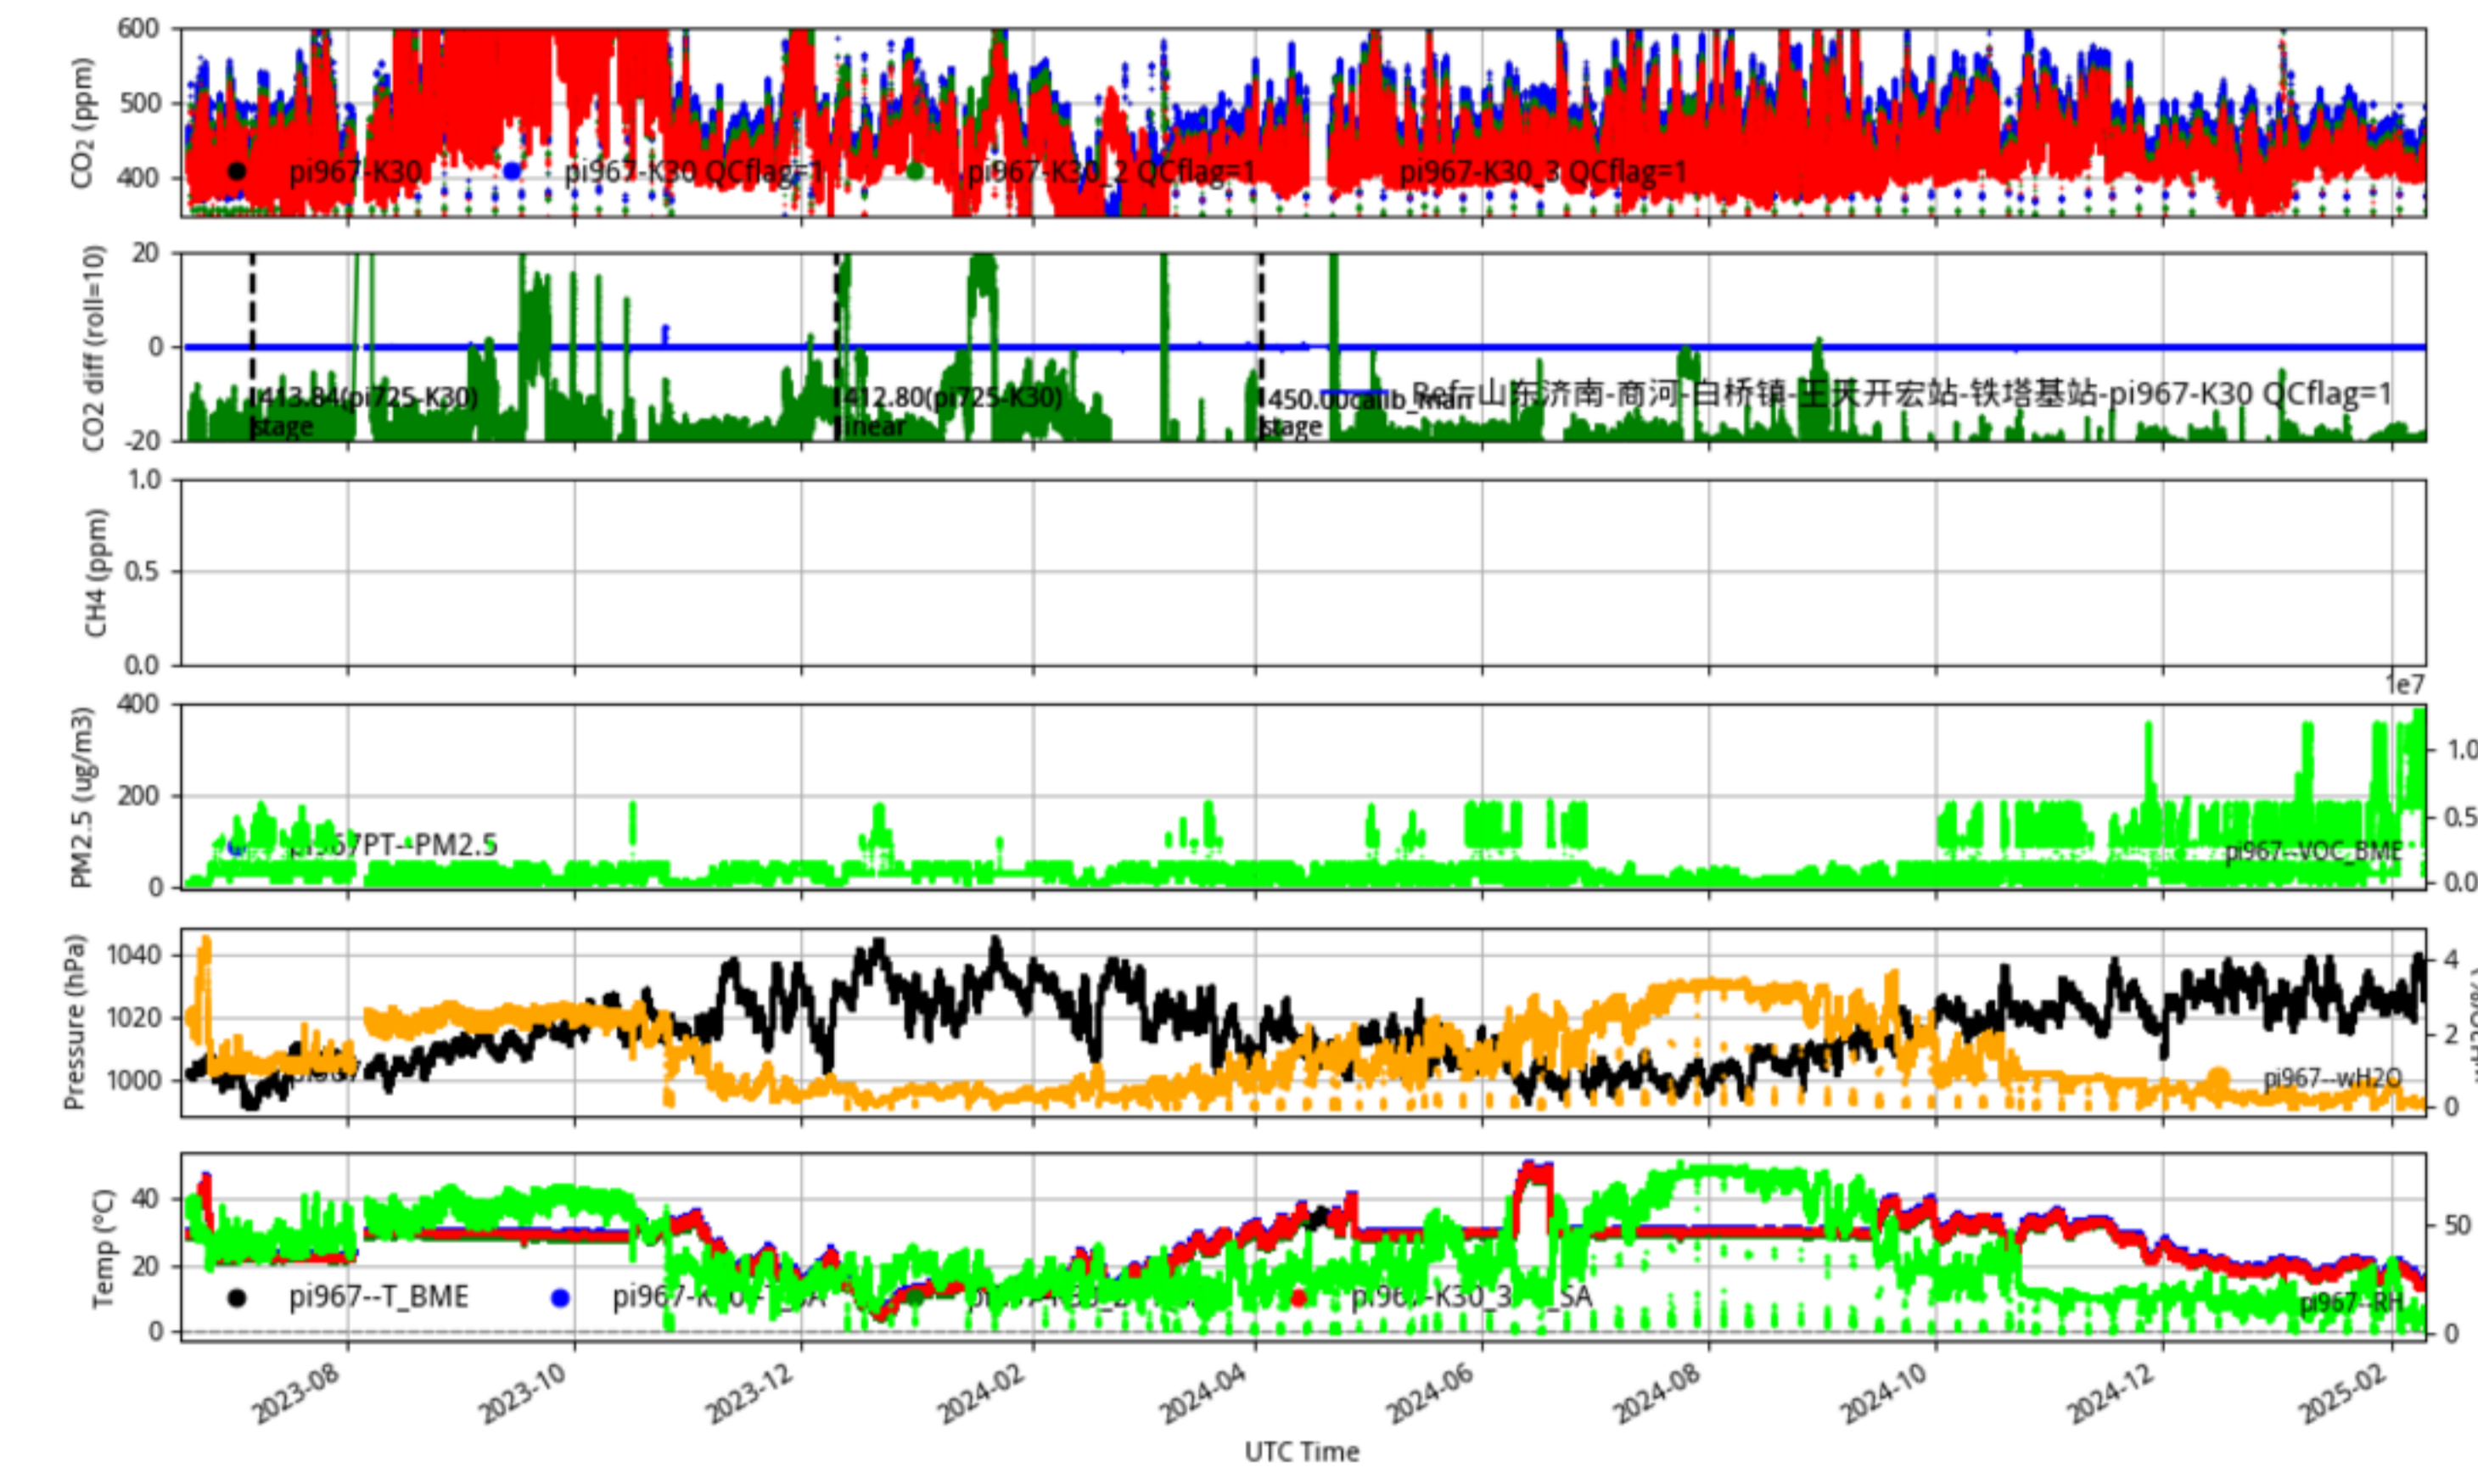

山东济南-莱芜区-张家洼许家沟YD-铁塔基站 pi957 Jinan_Jinan60 min/L1.0 pi957--30-days

Plot created: 2025-02-10 03:22 UTC

山东济南-起步区-孙耿西街-铁塔基站 pi959 Jinan_Jinan60 min/L1.0 pi959--30-days

Plot created: 2025-02-09 22:09 UTC

山东济南-商河-贾庄孟东-铁塔基站 pi960 Jinan_Jinan60 min/L1.0 pi960--30-days

Plot created: 2025-02-09 22:31 UTC

山东济南-章丘市-章丘高官寨张家-铁塔基站 pi965 Jinan_Jinan60 min/L1.0 pi965--30-days

Plot created: 2025-02-10 05:15 UTC

山东济南-商河-白桥镇-王天开宏站-铁塔基站 pi967 Jinan_Jinan60 min/L1.0 pi967--30-days

Plot created: 2025-02-09 22:21 UTC