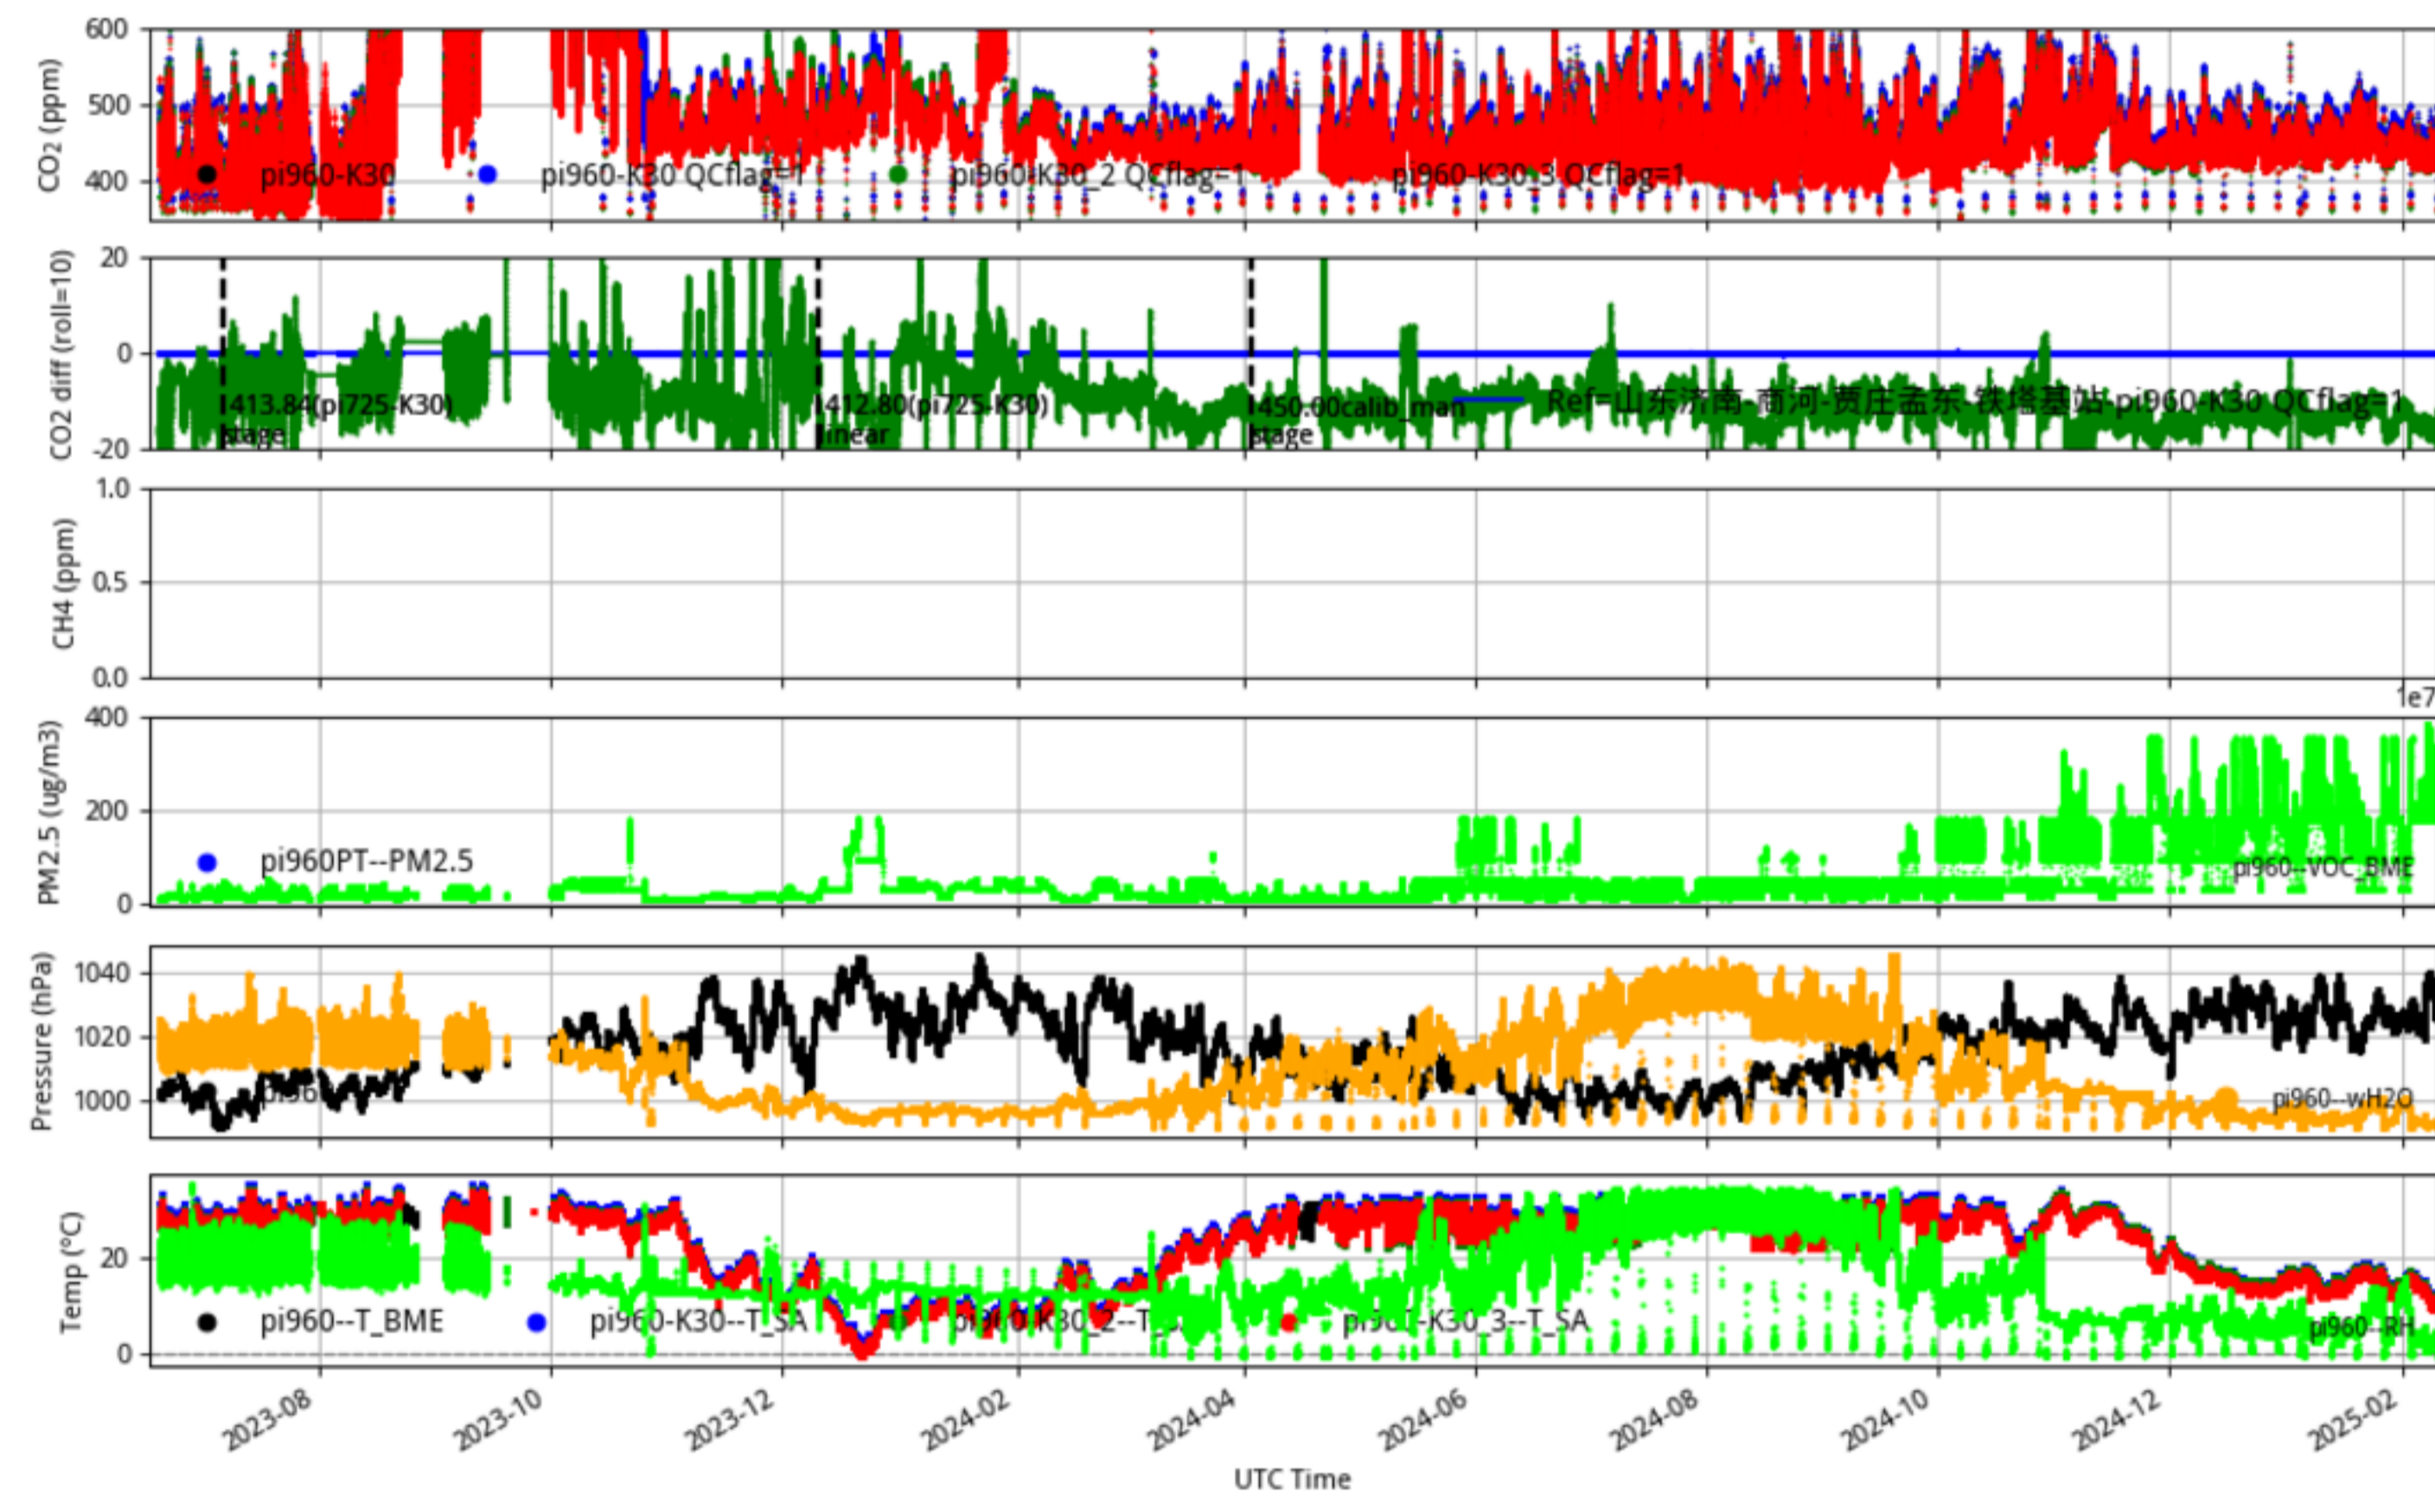

山东济南-莱芜区-曹庄-18-铁塔基站 pi953 Jinan_Jinan60 min/L1.0 pi953--30-days

Plot created: 2025-02-10 04:23 UTC

montage-site_plot3-Jinan_Jinan60.pdf

山东济南-章丘区-文祖马家峪-铁塔基站 pi954 Jinan_Jinan60 min/L1.0 pi954--30-days

Plot created: 2025-02-09 23:12 UTC

山东济南-莱芜区-张家洼许家沟YD-铁塔基站 pi957 Jinan_Jinan60 min/L1.0 pi957--30-days

Plot created: 2025-02-10 03:22 UTC

山东济南-起步区-孙耿西街-铁塔基站 pi959 Jinan_Jinan60 min/L1.0 pi959--30-days

Plot created: 2025-02-09 22:09 UTC

山东济南-商河-贾庄孟东-铁塔基站 pi960 Jinan_Jinan60 min/L1.0 pi960--30-days

Plot created: 2025-02-09 22:31 UTC

山东济南-章丘市-章丘高官寨张家-铁塔基站 pi965 Jinan_Jinan60 min/L1.0 pi965--30-days

Plot created: 2025-02-10 05:15 UTC

山东济南-商河-白桥镇-王天开宏站-铁塔基站 pi967 Jinan_Jinan60 min/L1.0 pi967--30-days

Plot created: 2025-02-09 22:21 UTC