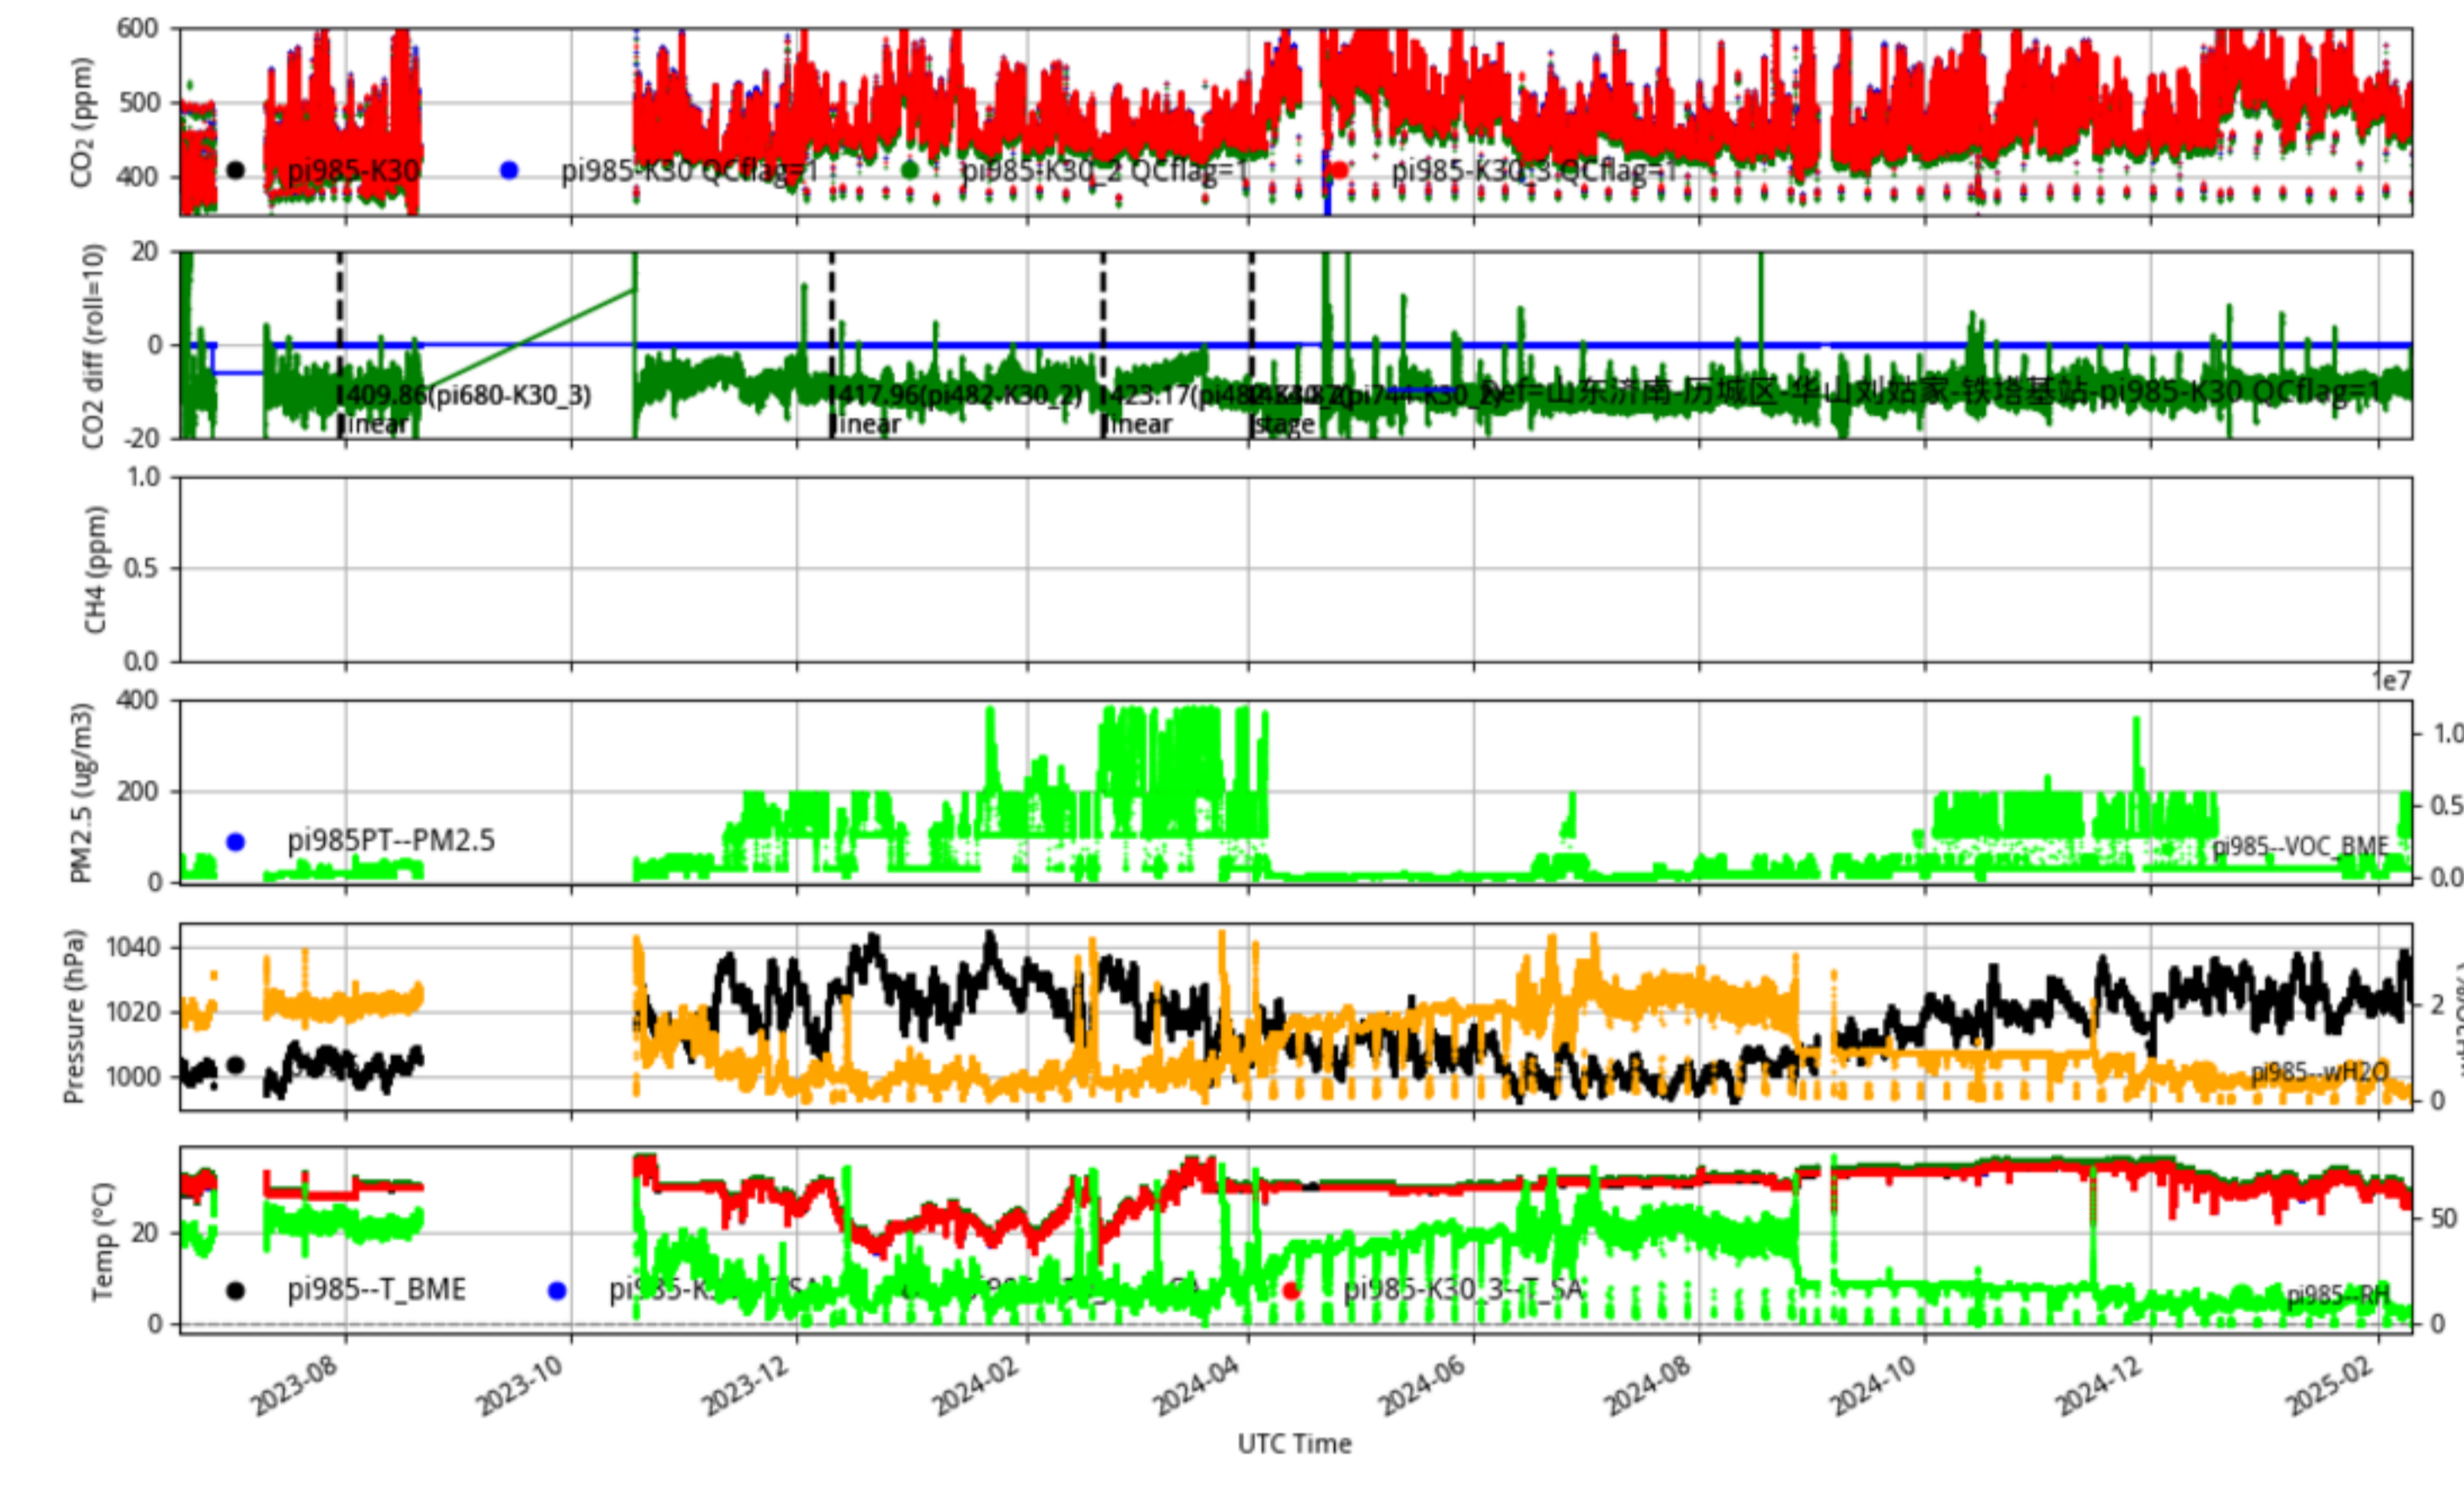

Plot created: 2025-02-09 23:50 UTC

山东济南-商河-怀仁镇田东村-铁塔基站 pi978 Jinan_Jinan60 min/L1.0 pi978--30-days

Plot created: 2025-02-09 22:40 UTC

山东济南-历下区-姚家智远-YOLT-铁塔基站 pi979 Jinan_Jinan60 min/L1.0 pi979--30-days

Plot created: 2025-02-10 01:09 UTC

山东济南-南山区-南山刘家峪-铁塔基站 pi984 Jinan_Jinan60 min/L1.0 pi984--30-days

Plot created: 2023-09-30 20:36 UTC

山东济南-历城区-华山刘姑家-铁塔基站 pi985 Jinan_Jinan60 min/L1.0 pi985--30-days

Plot created: 2025-02-09 23:37 UTC

山东济南-南山区-历城柳埠南-铁塔基站 pi987 Jinan_Jinan60 min/L1.0 pi987--30-days

Plot created: 2023-10-30 20:23 UTC