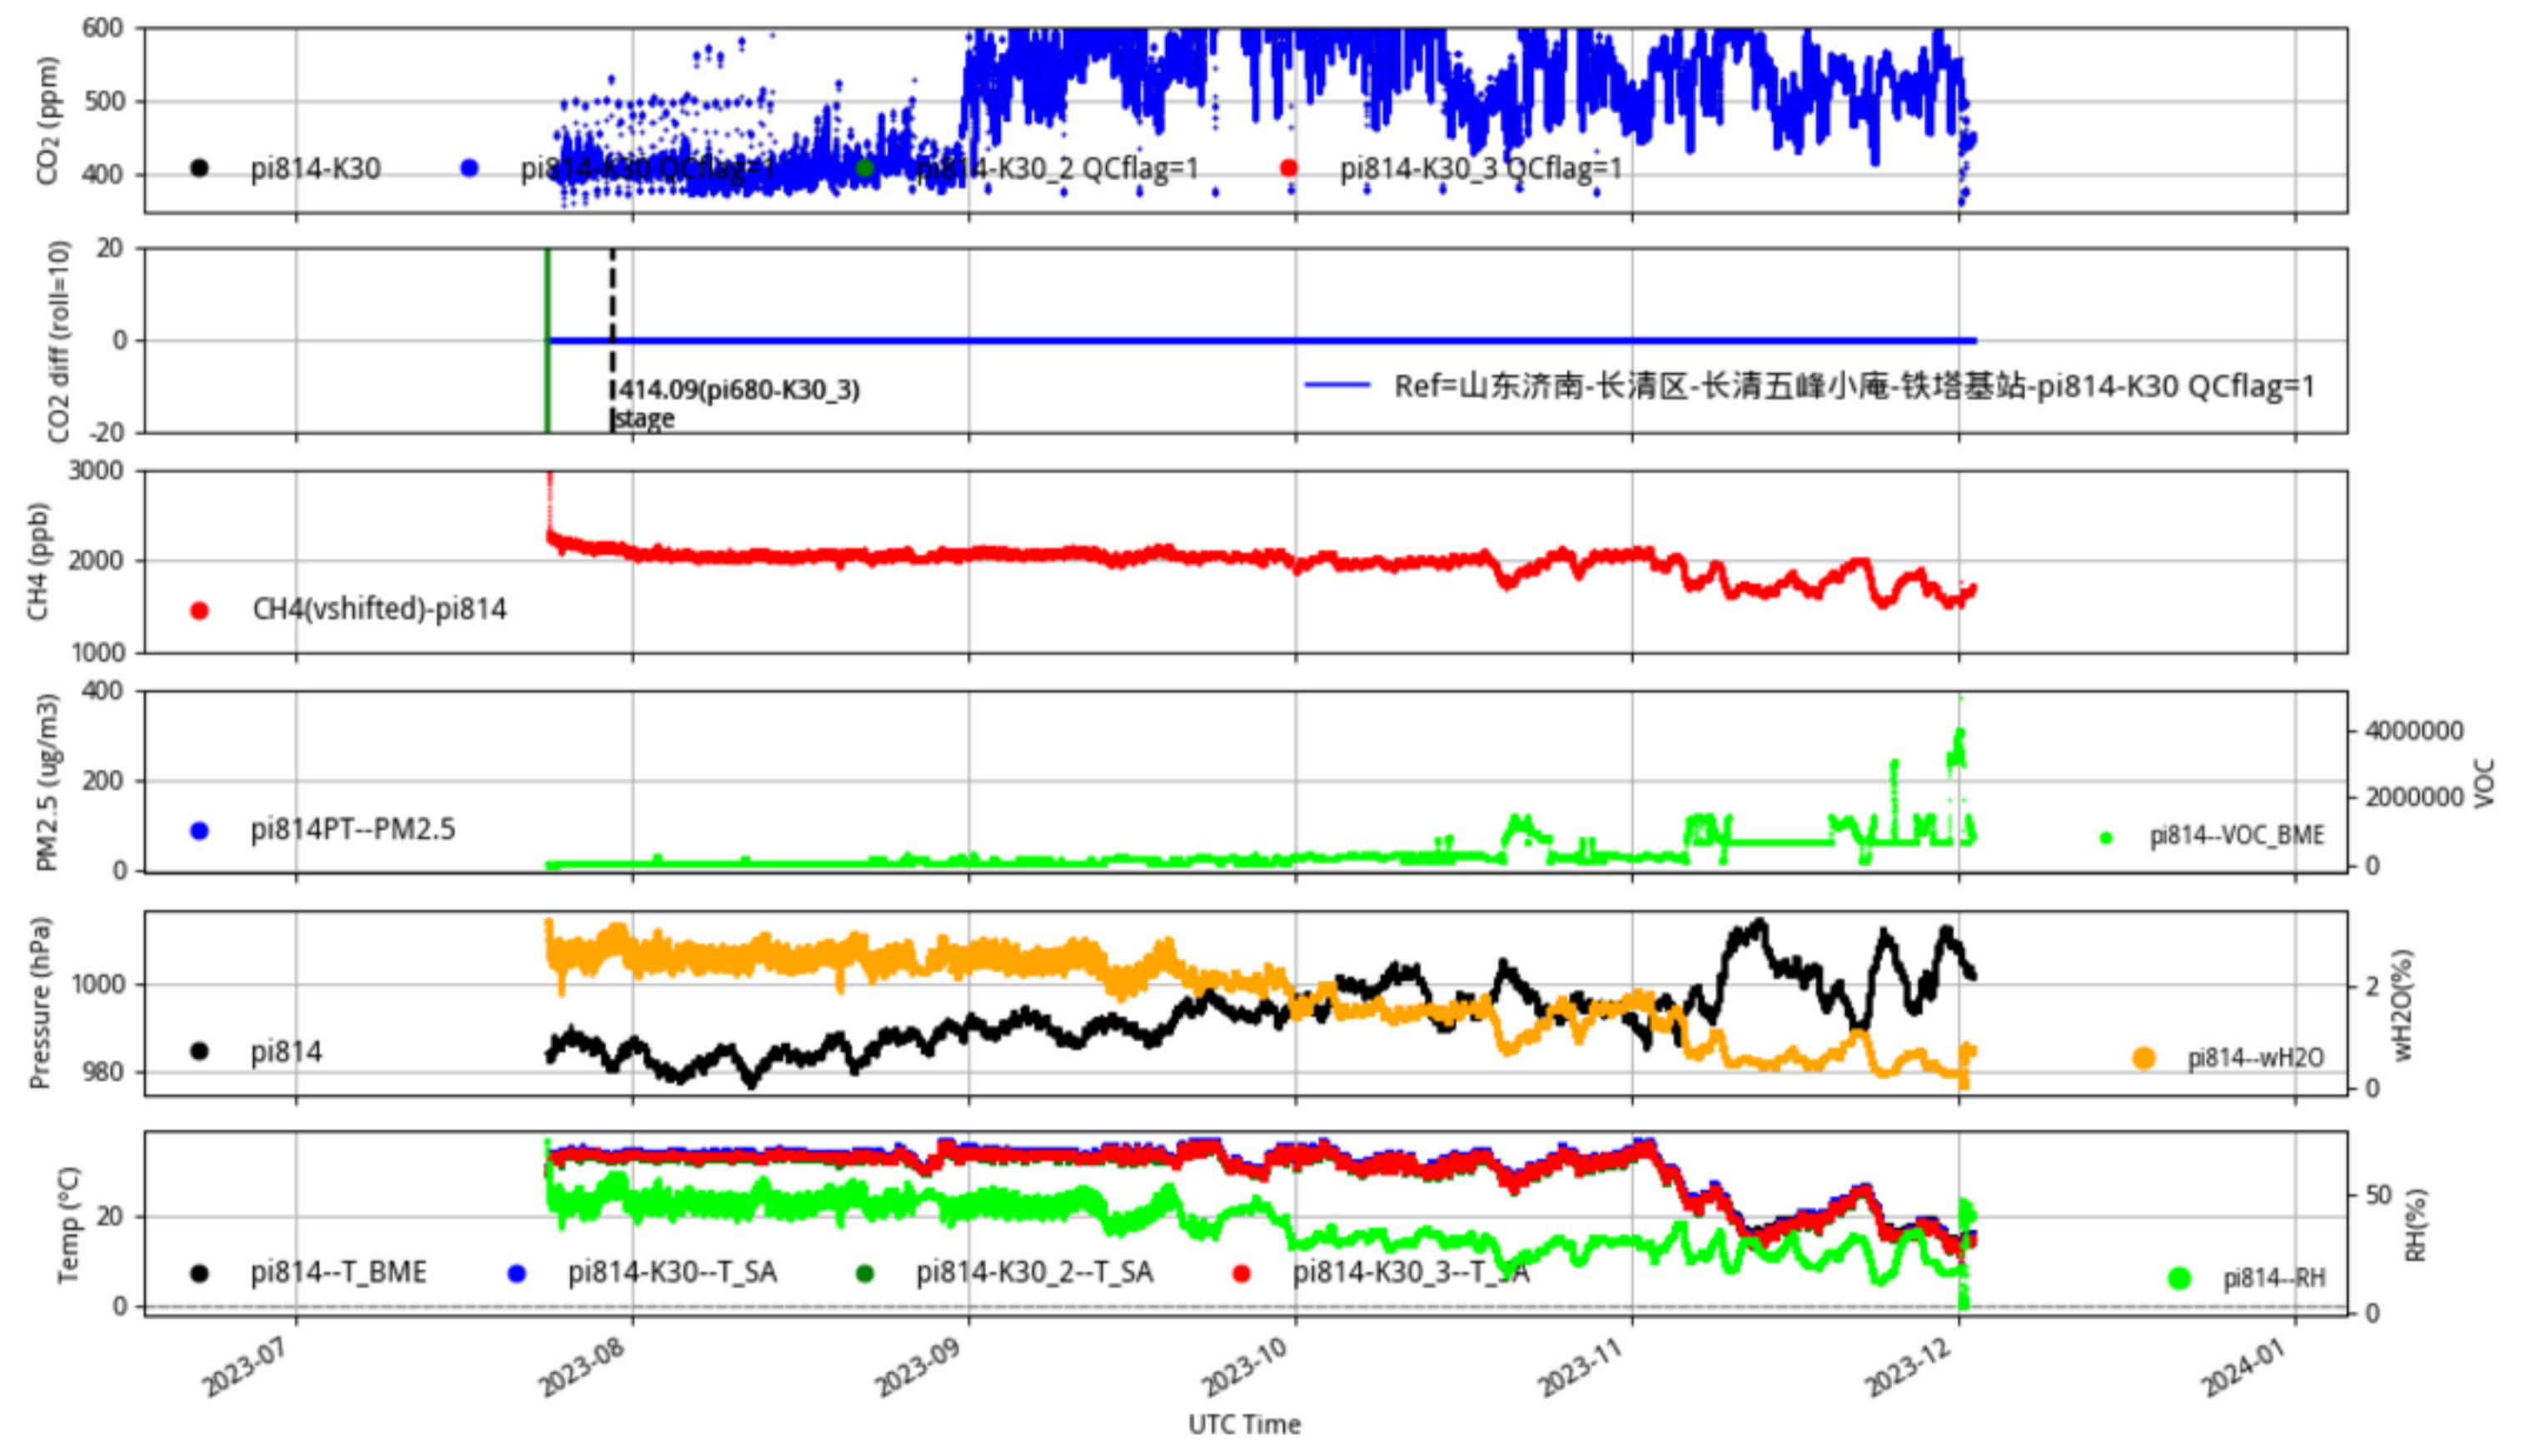

Plot created: 2024-01-05 21:11 UTC

山东济南-莱芜区-前王家砬-铁塔基站 pi831 Jinan_Jinan60 min/L1.0 pi831--30-days

Plot created: 2025-02-10 04:16 UTC

山东济南-起步区-太平西三教-铁塔基站 pi847 Jinan_Jinan60 min/L1.0 pi847--30-days

Plot created: 2025-02-10 03:00 UTC