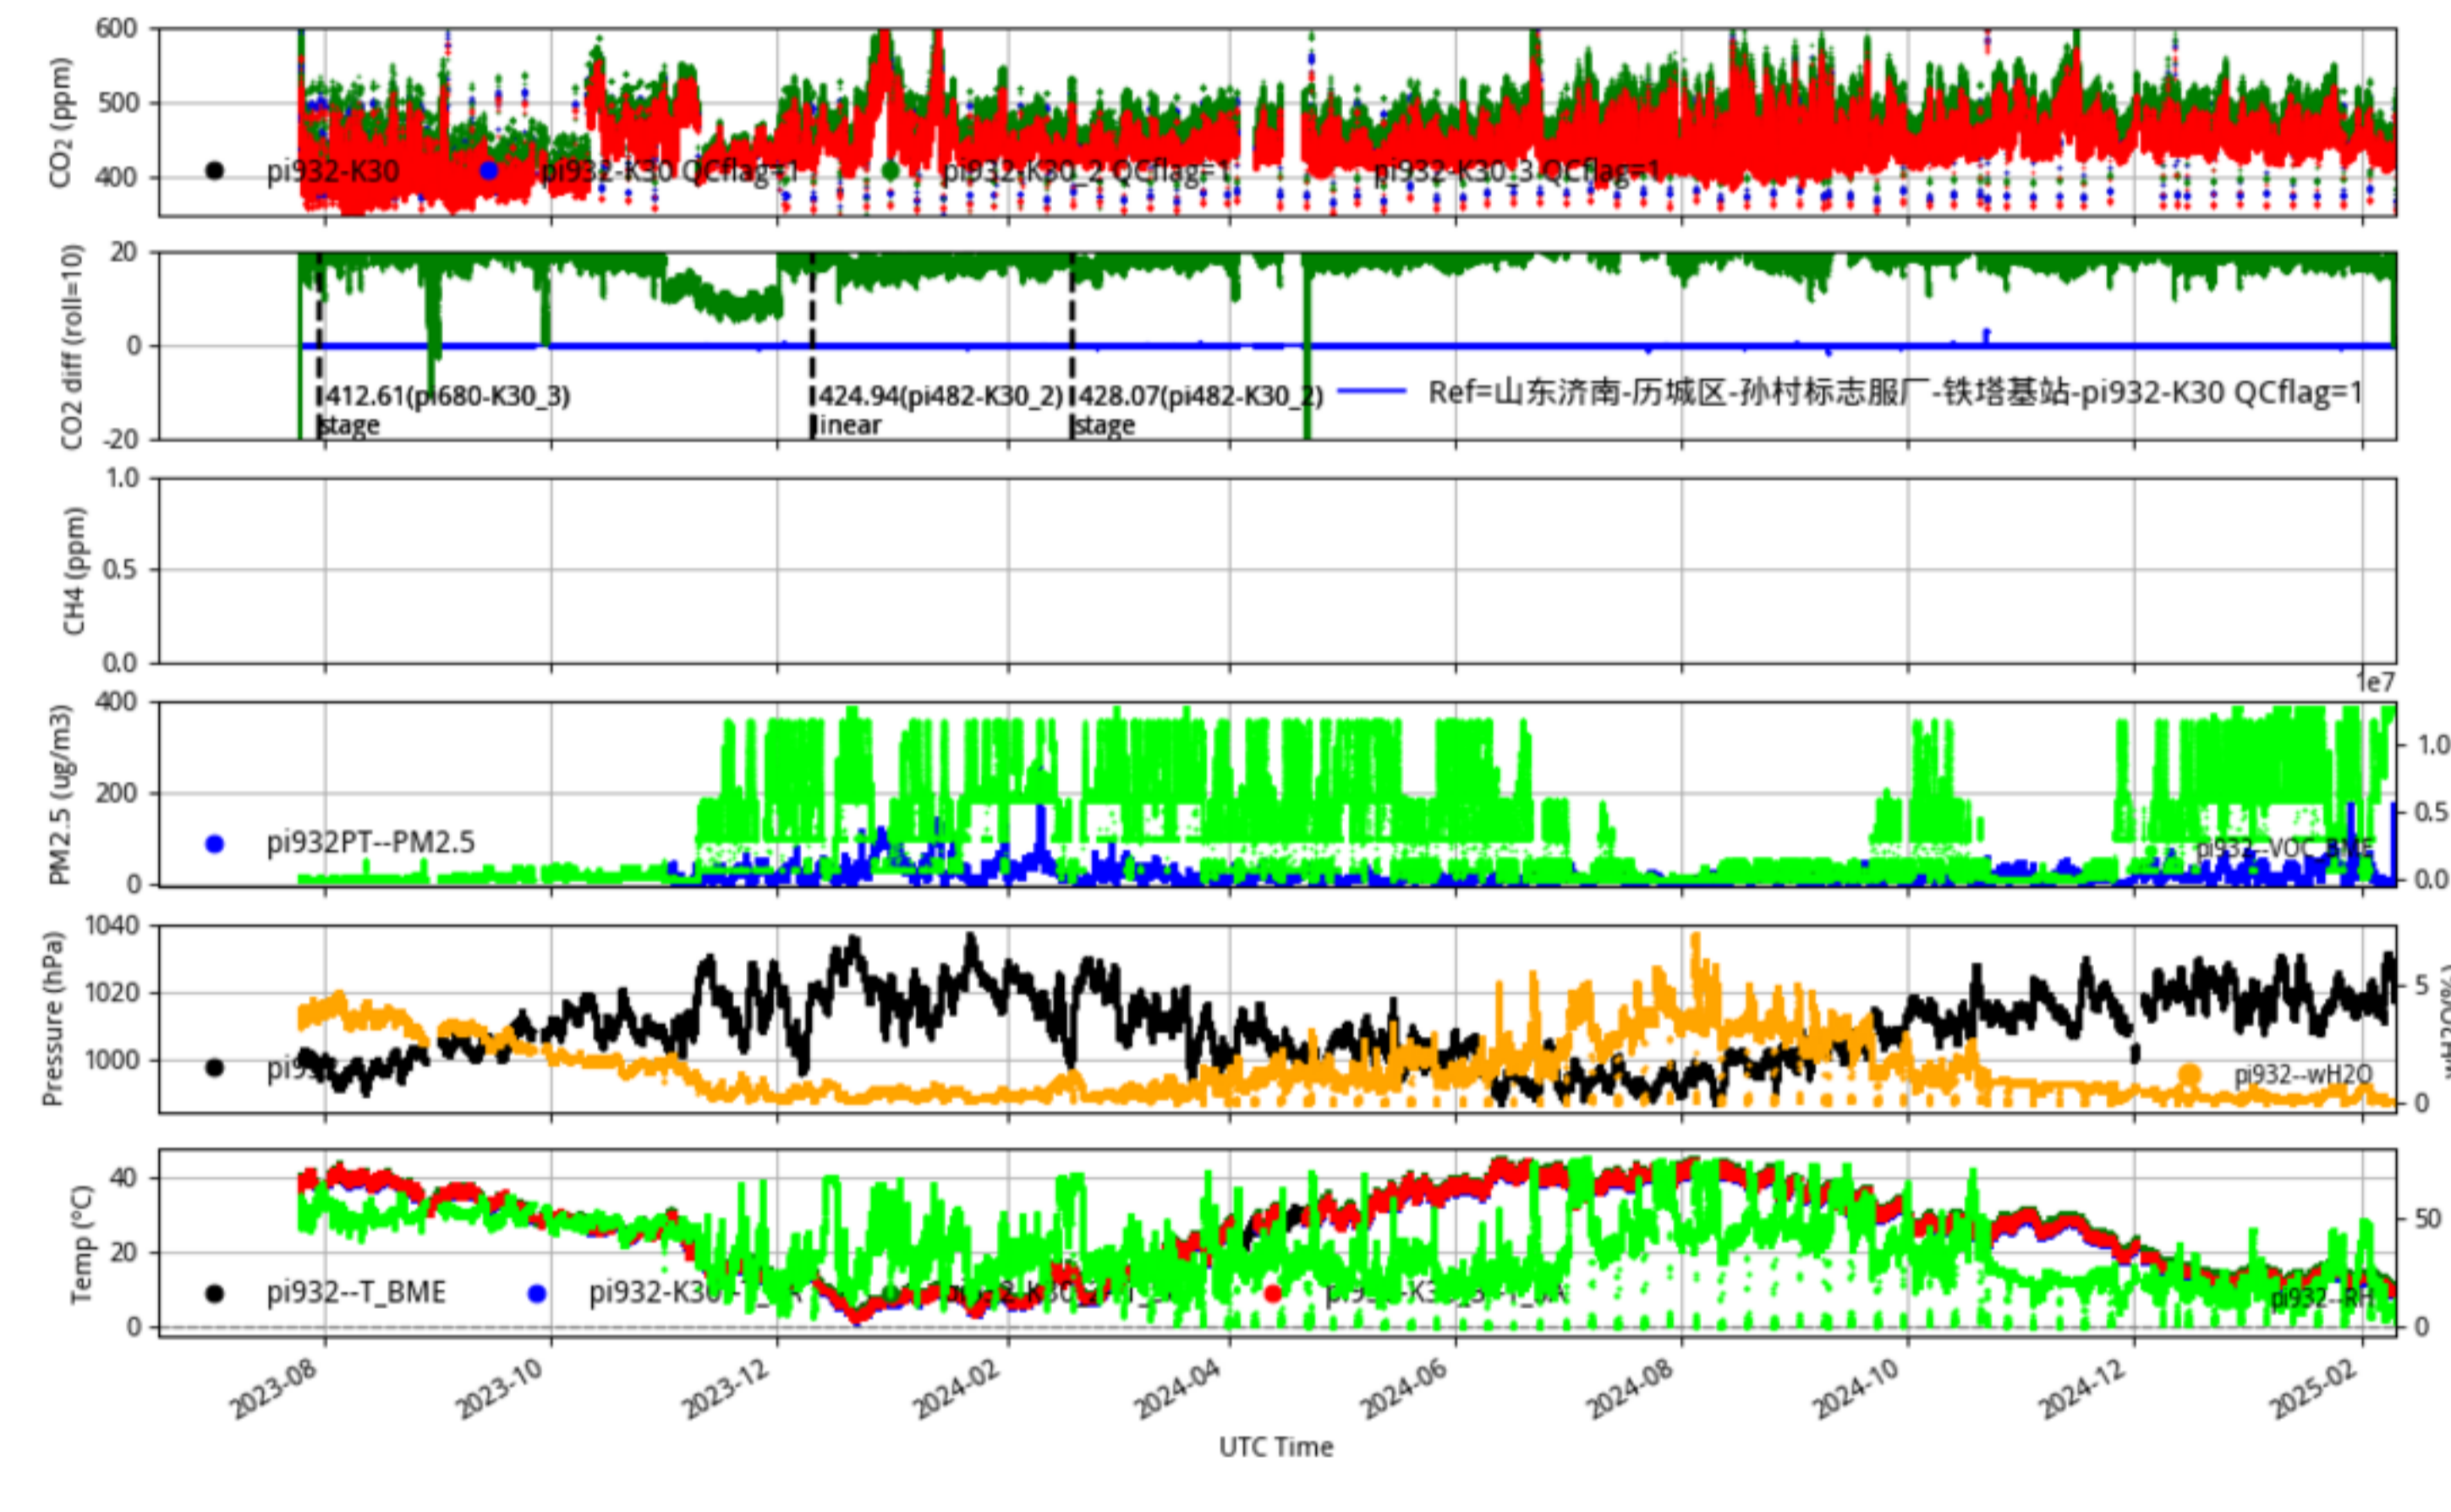

山东济南-起步区-济阳太平董家-铁塔基站 pi928 Jinan_Jinan60 min/L1.0 pi928--30-days

Plot created: 2025-02-10 05:05 UTC

山东济南-章丘区-阎家峪马闹坡-铁塔基站 pi929 Jinan_Jinan60 min/L1.0 pi929--30-days

Plot created: 2025-02-10 02:34 UTC

山东济南-历城区-孙村标志服厂-铁塔基站 pi932 Jinan_Jinan60 min/L1.0 pi932--30-days