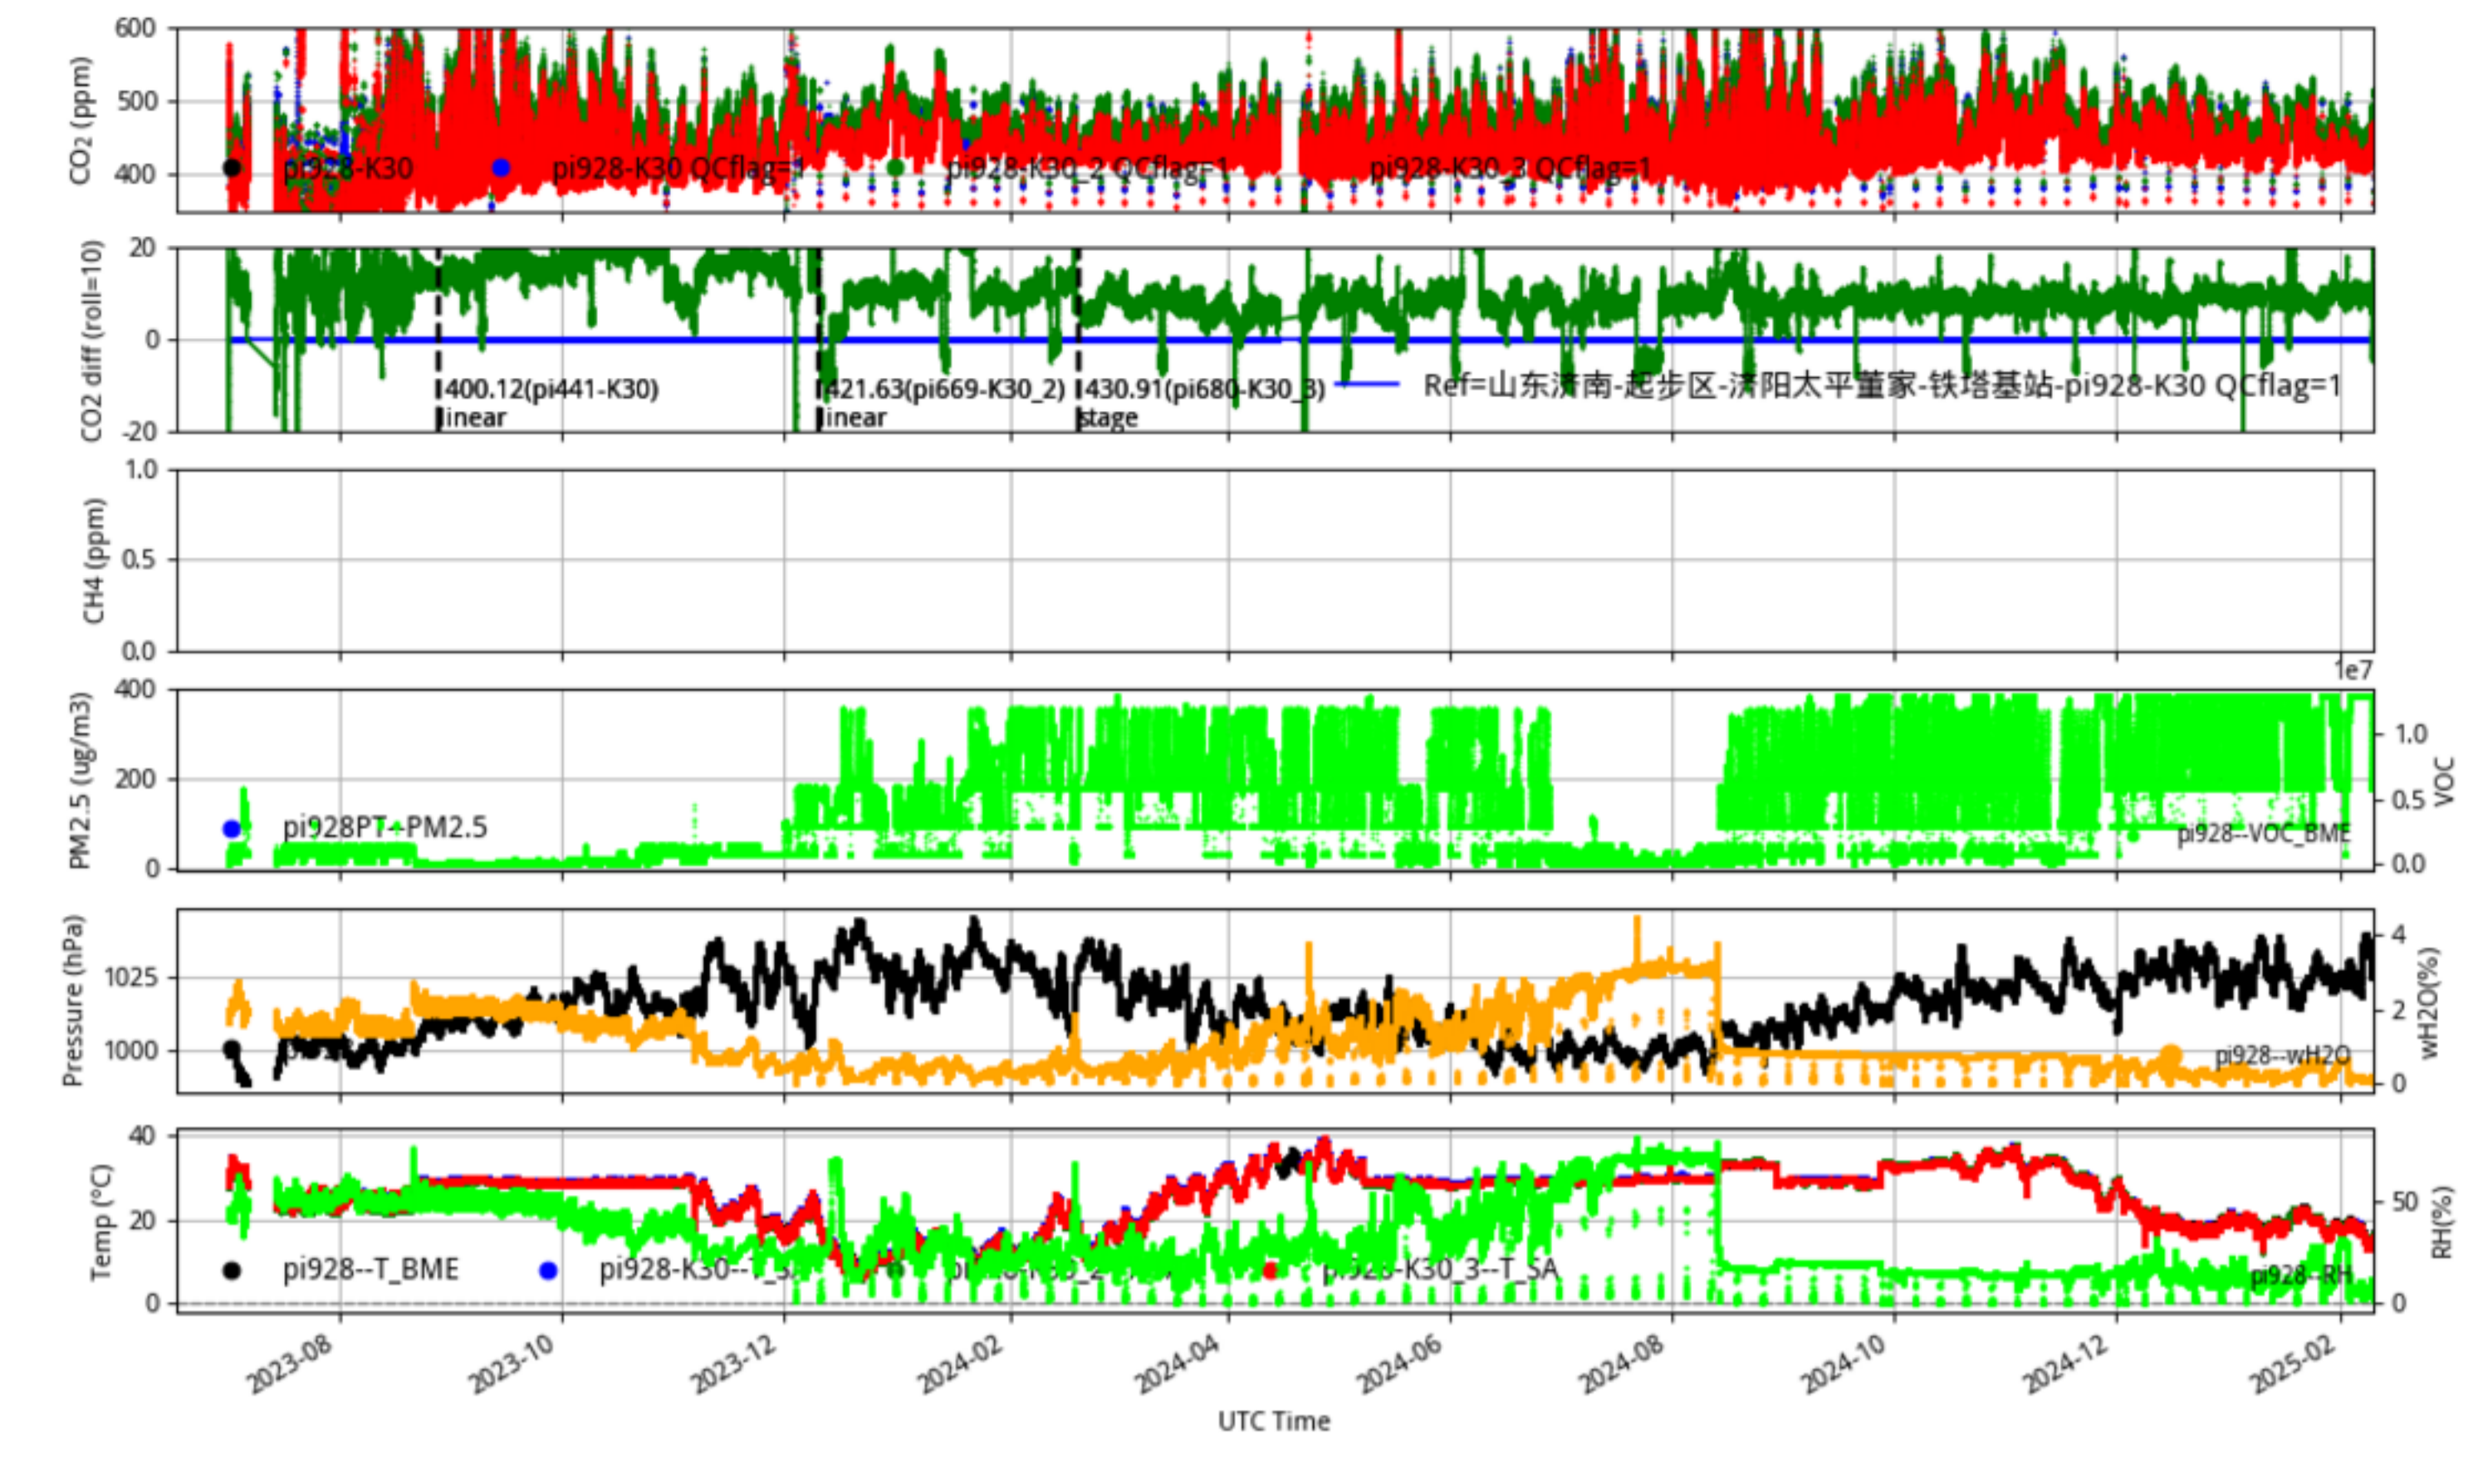

山东济南-起步区-济阳太平董家-铁塔基站 pi928 Jinan_Jinan60 min/L1.0 pi928--30-days

Plot created: 2025-02-10 05:05 UTC