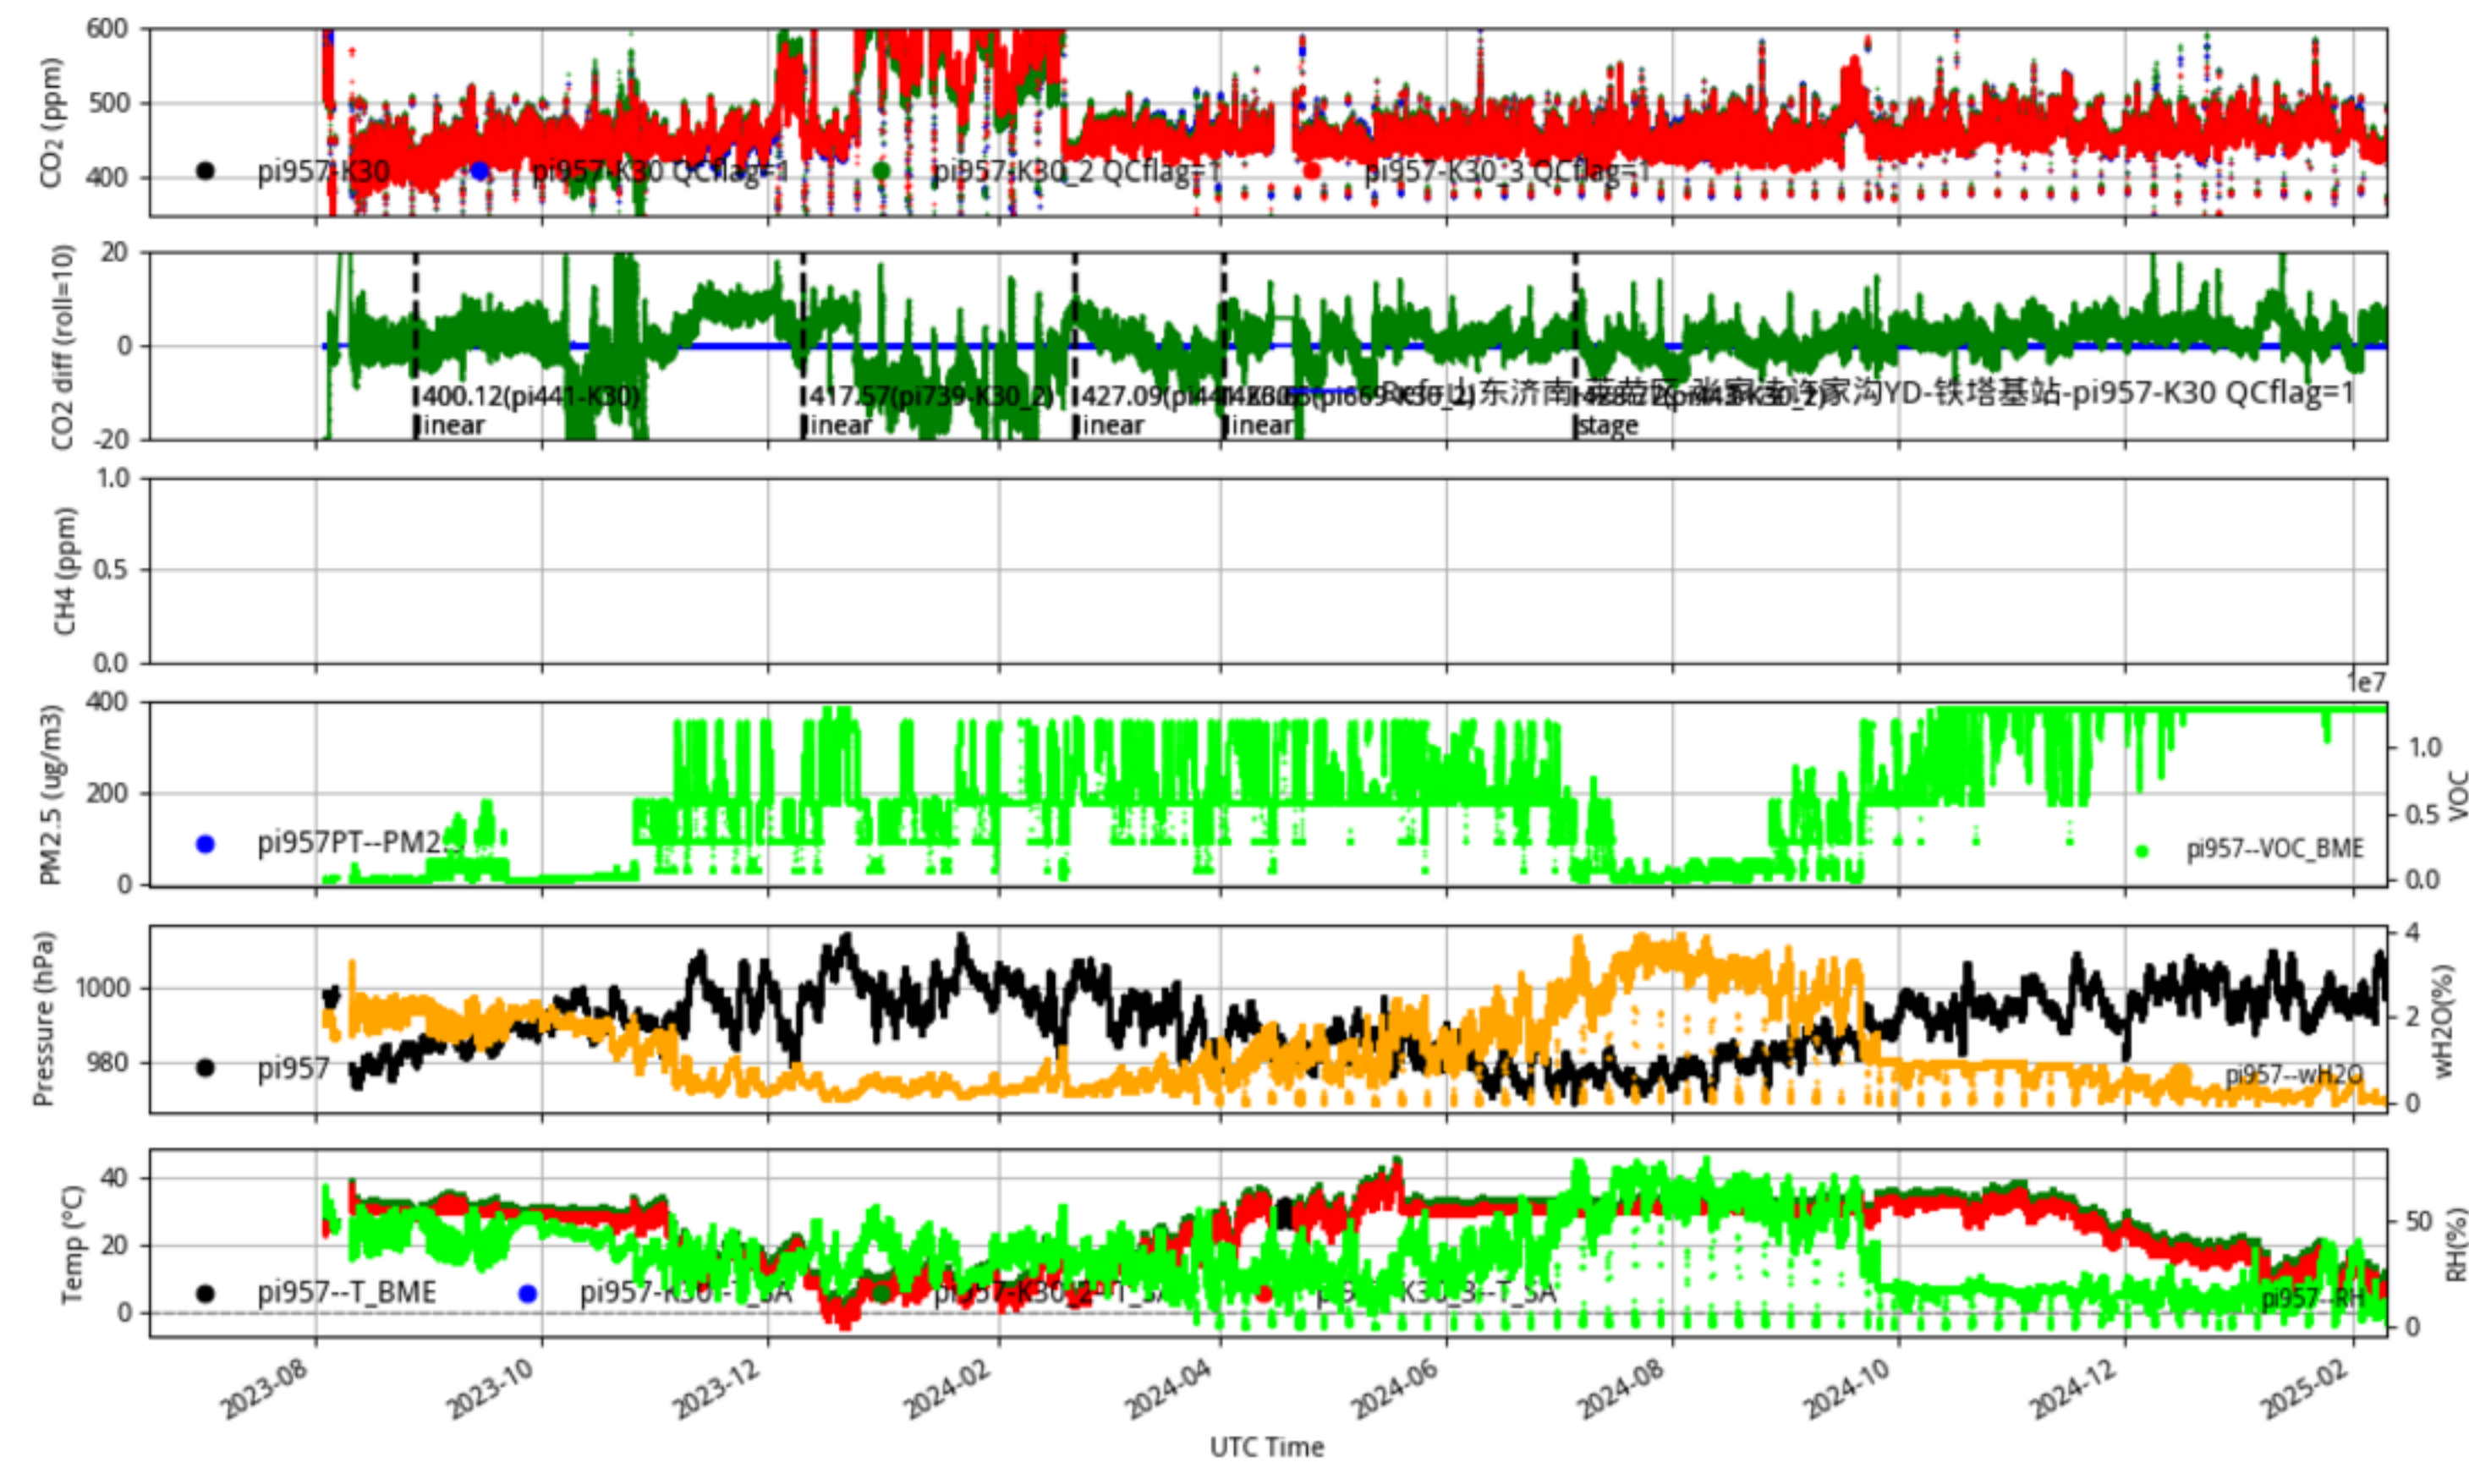

山东济南-莱芜区-曹庄-18-铁塔基站 pi953 Jinan_Jinan60 min/L1.0 pi953--30-days

Plot created: 2025-02-10 04:23 UTC

montage-site_plot3-Jinan_Jinan60.pdf

山东济南-章丘区-文祖马家峪-铁塔基站 pi954 Jinan_Jinan60 min/L1.0 pi954--30-days

Plot created: 2025-02-09 23:12 UTC

山东济南-莱芜区-张家洼许家沟YD-铁塔基站 pi957 Jinan_Jinan60 min/L1.0 pi957--30-days

Plot created: 2025-02-10 03:22 UTC

山东济南-起步区-孙耿西街-铁塔基站 pi959 Jinan_Jinan60 min/L1.0 pi959--30-days

Plot created: 2025-02-09 22:09 UTC

山东济南-商河-贾庄孟东-铁塔基站 pi960 Jinan_Jinan60 min/L1.0 pi960--30-days