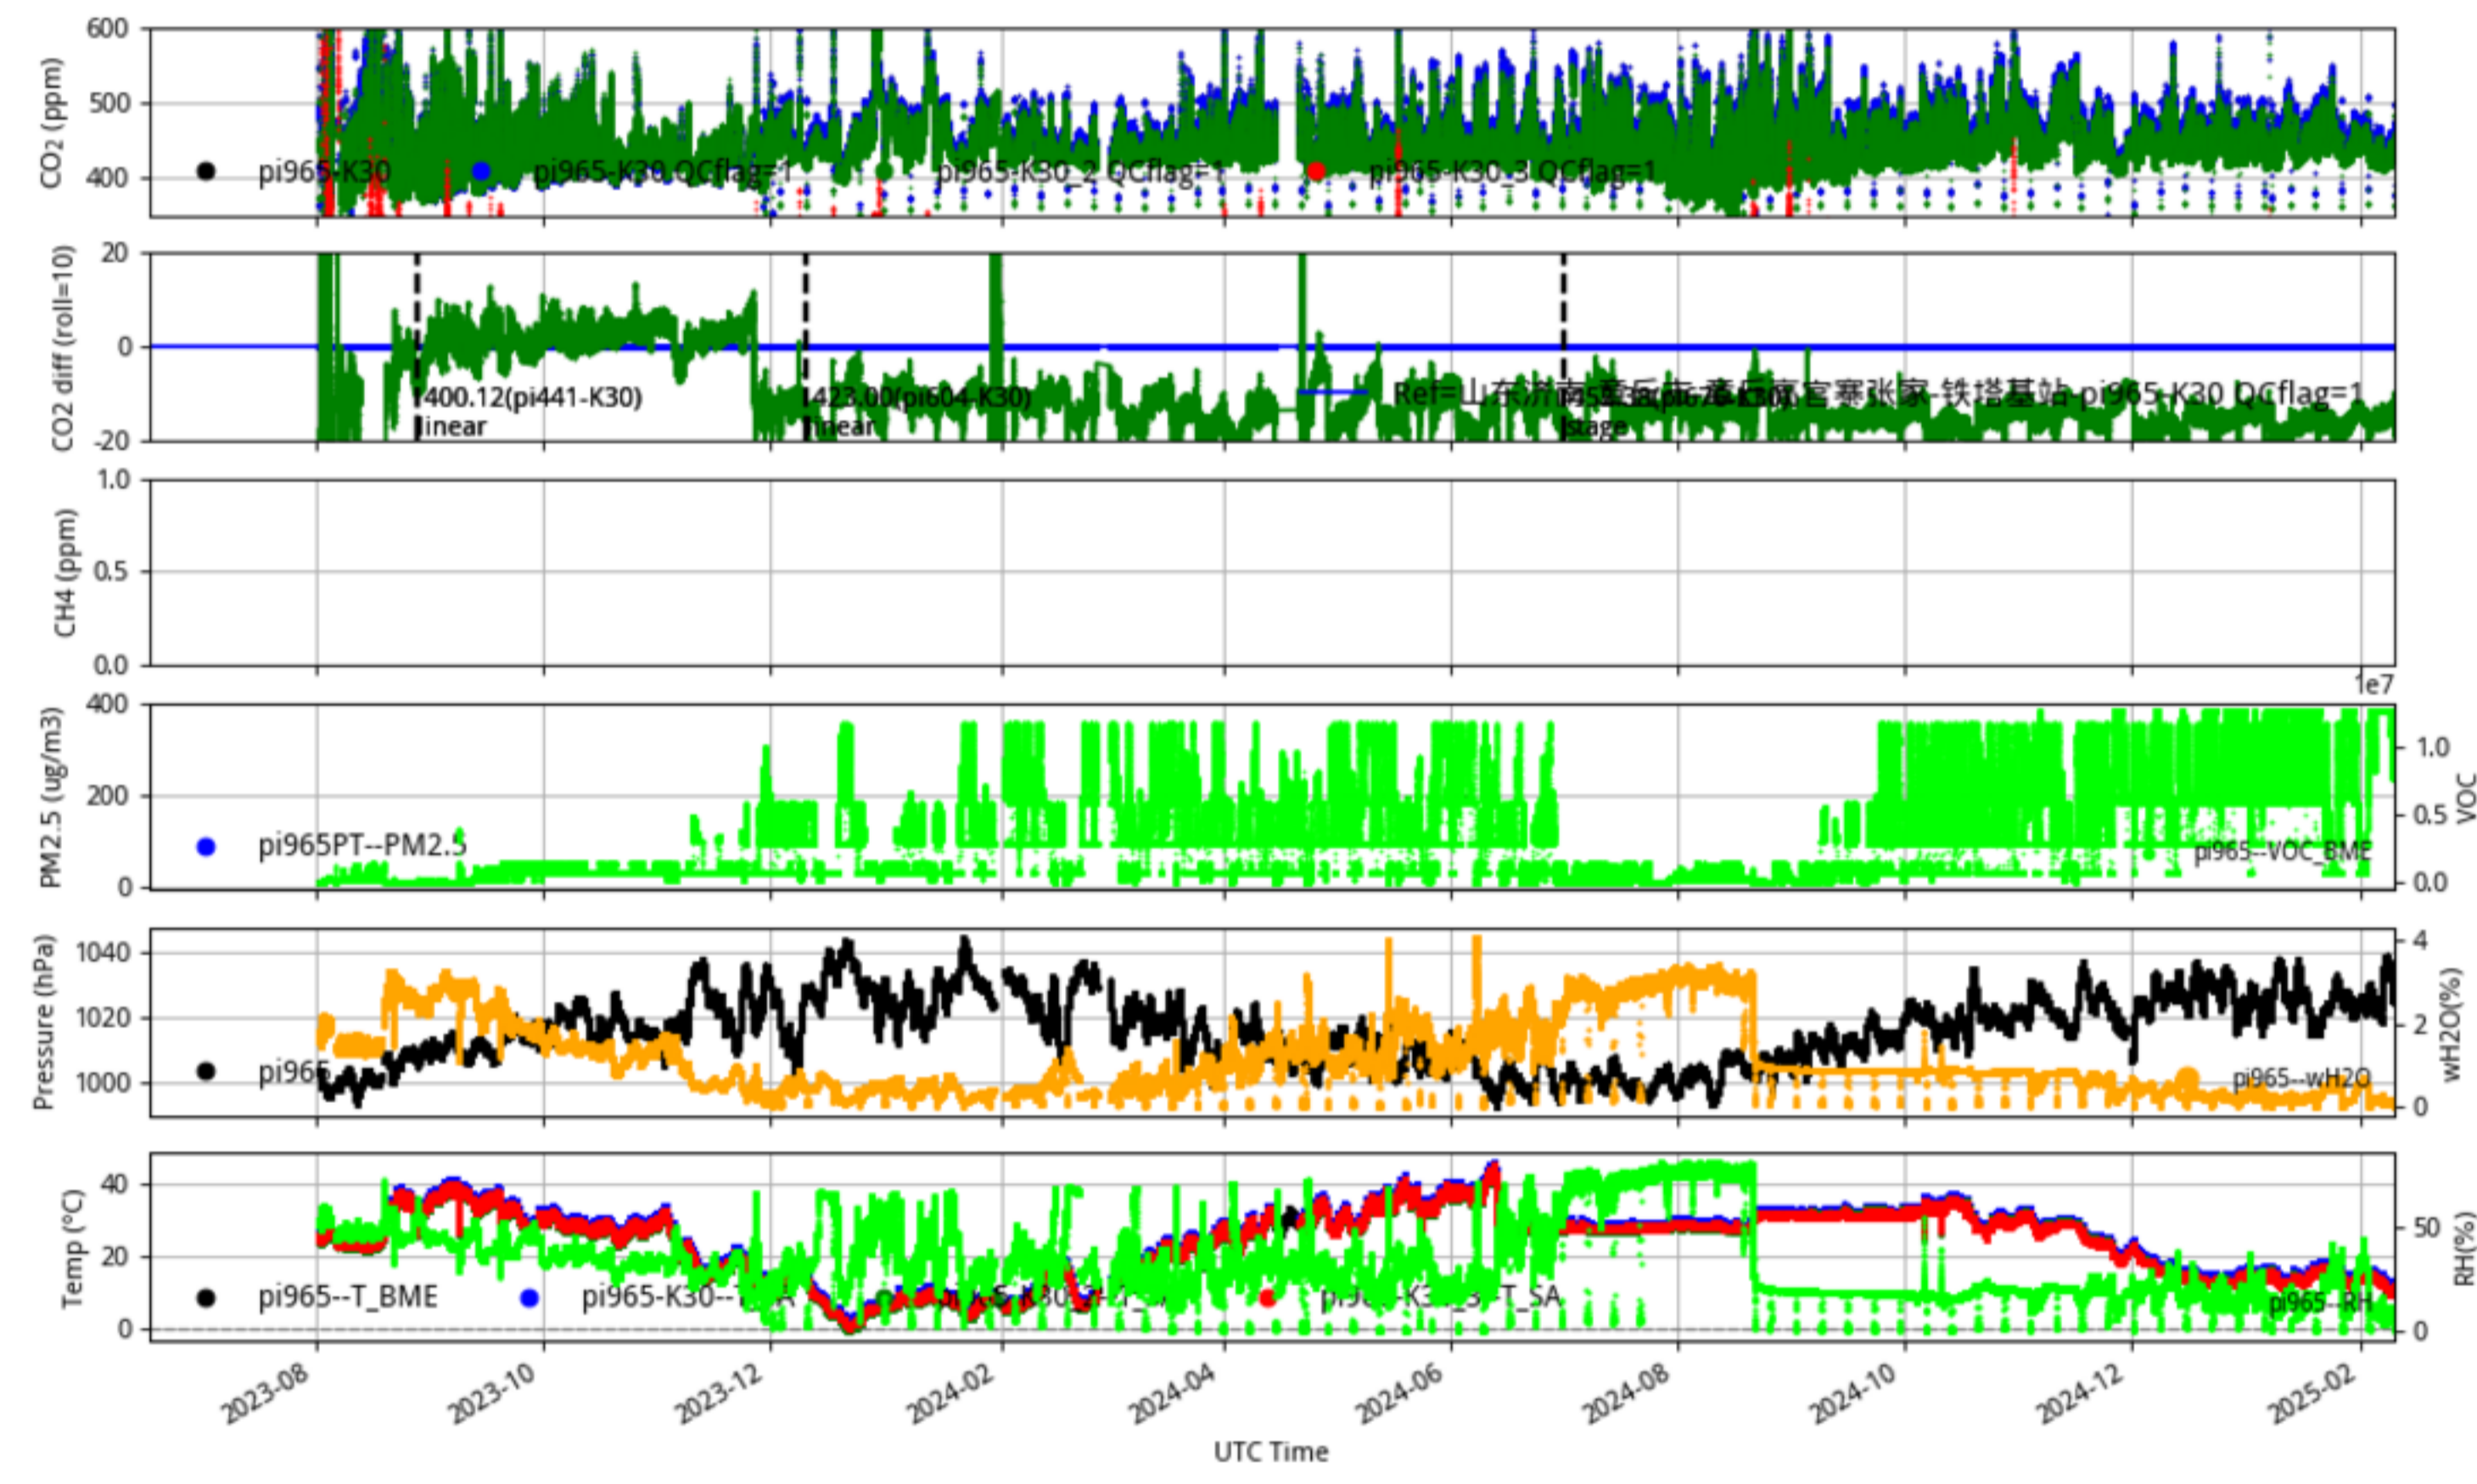

山东济南-章丘市-章丘高官寨张家-铁塔基站 pi965 Jinan_Jinan60 min/L1.0 pi965--30-days

Plot created: 2025-02-10 05:15 UTC