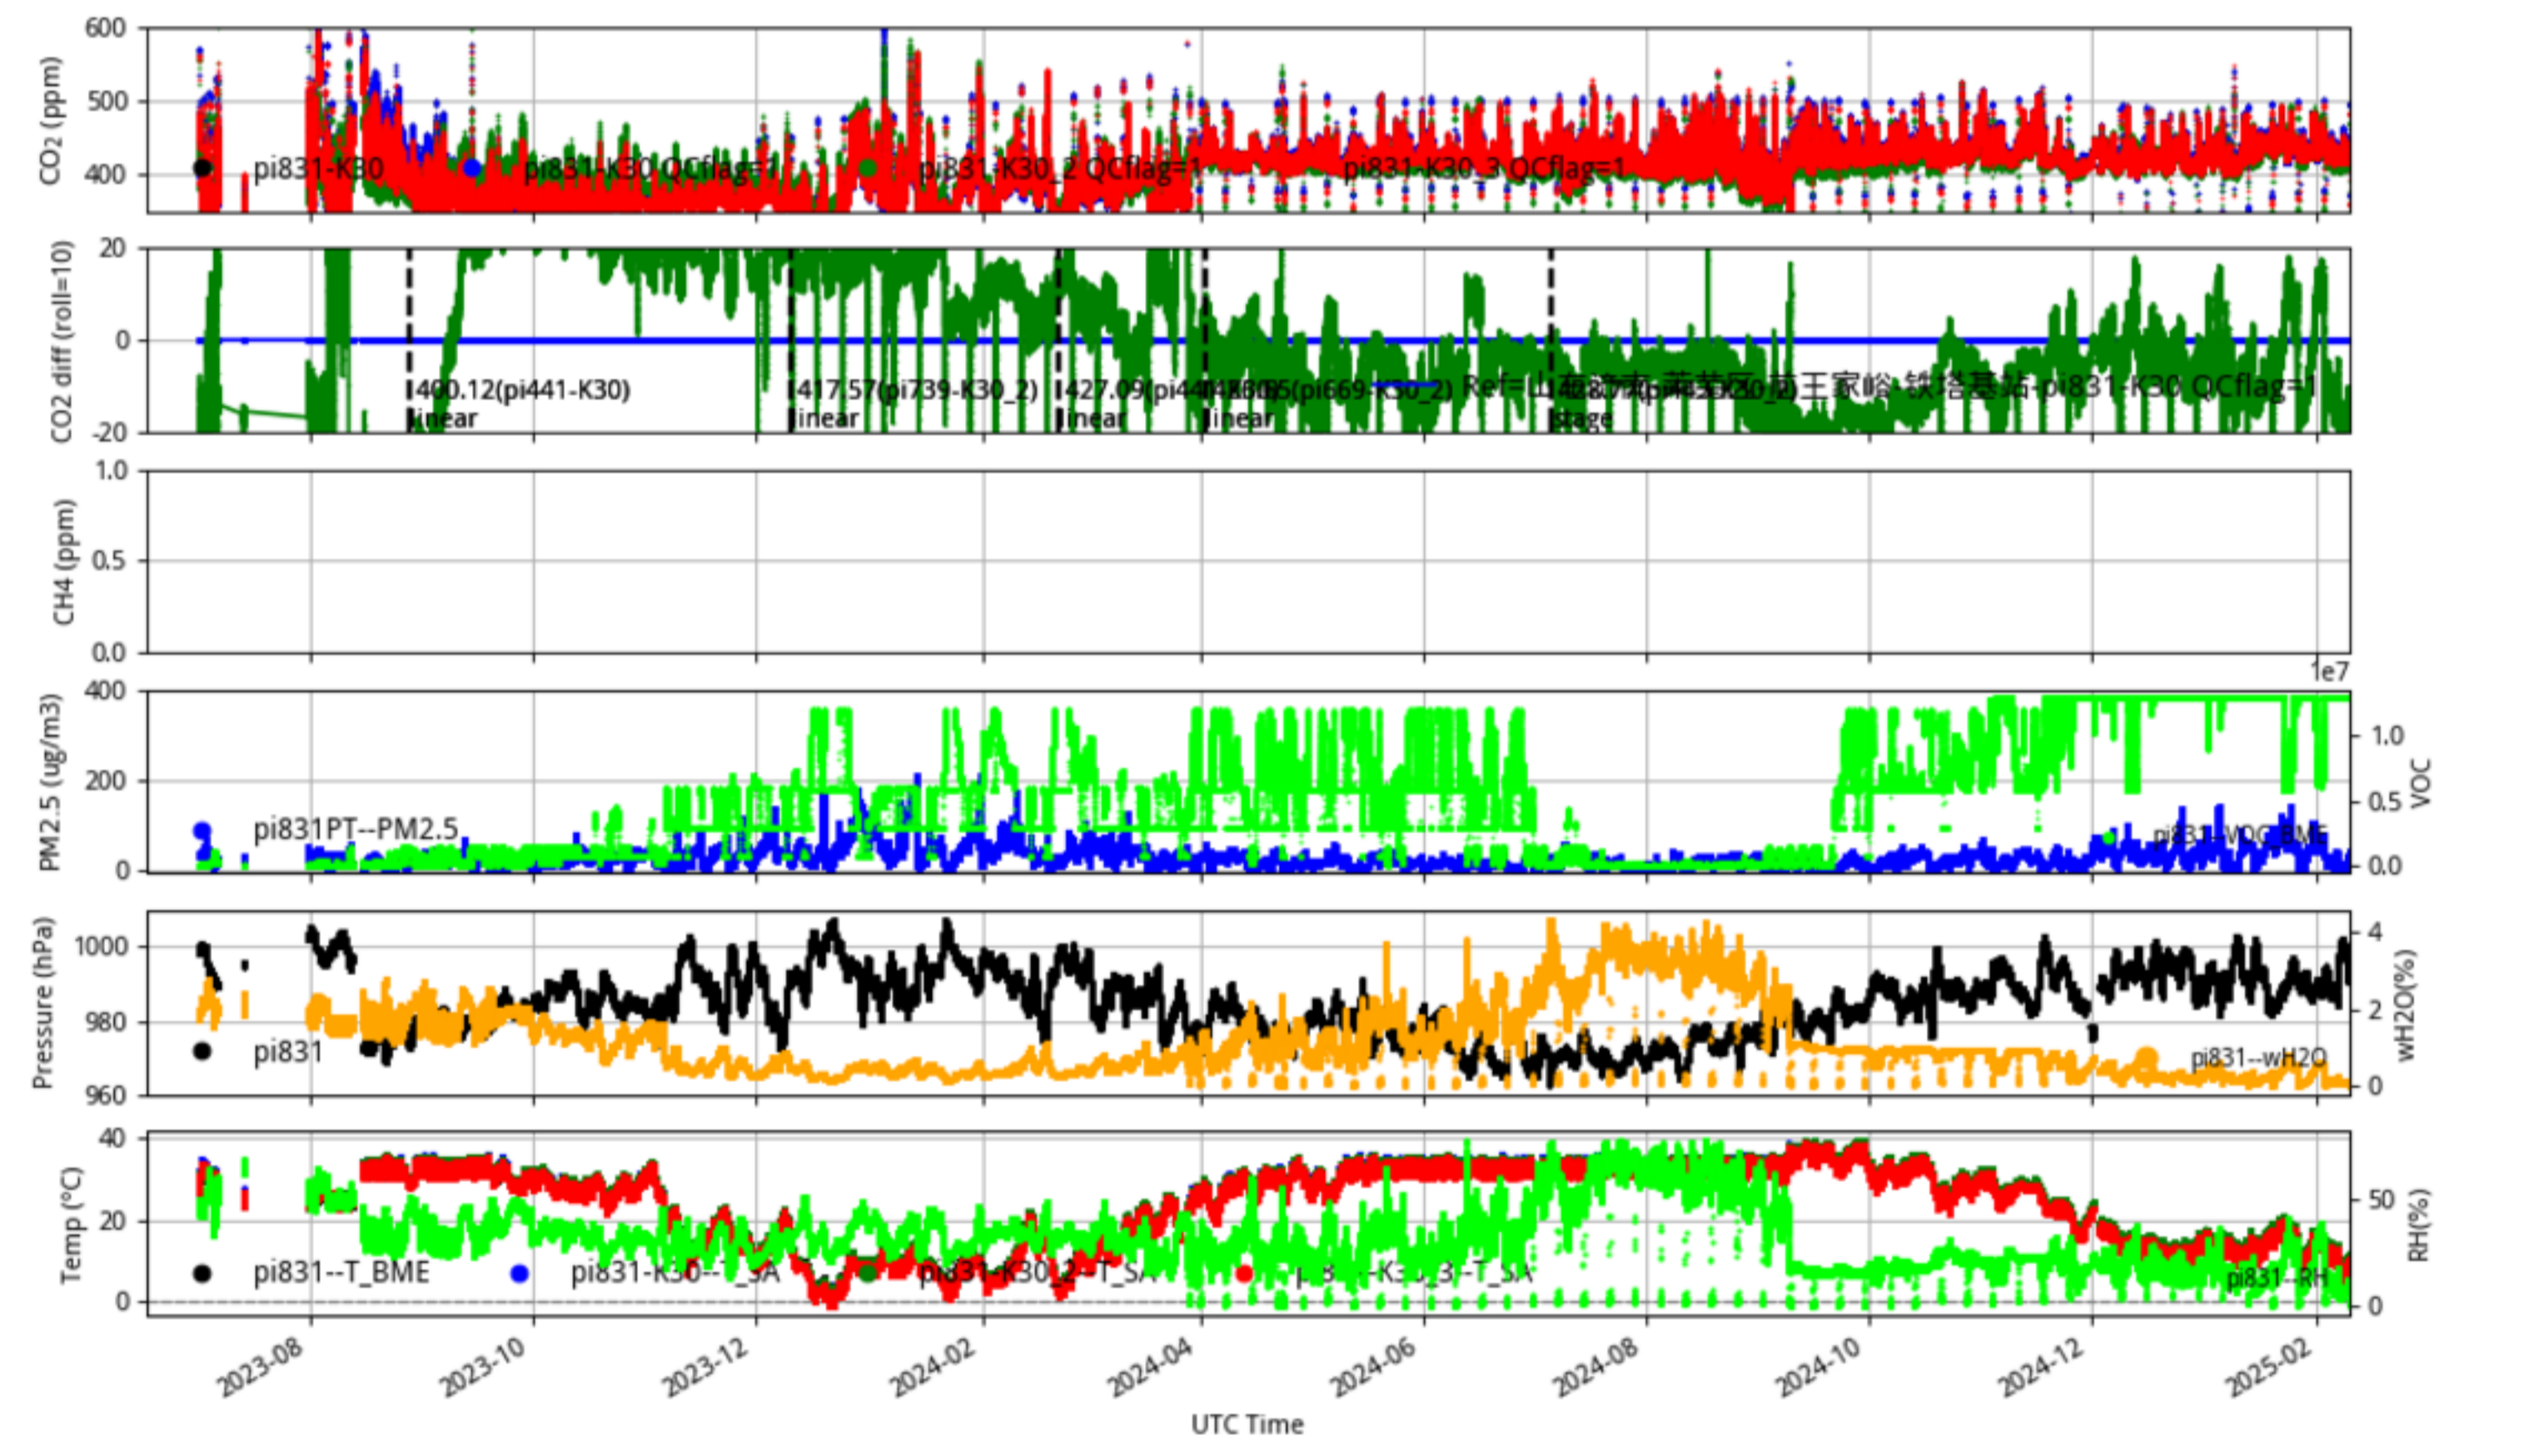

Plot created: 2024-03-10 02:04 UTC

山东济南-莱芜区-雪野岭东-铁塔基站 pi679 JJJ hr/L2.1 pi679--30-days

Plot created: 2024-03-10 02:32 UTC

山东济南-莱芜区-辛庄砬-铁塔基站 pi802 Jinan_Jinan60 min/L1.0 pi802--30-days

Plot created: 2025-02-10 04:34 UTC

Plot created: 2024-01-05 21:11 UTC

山东济南-莱芜区-前王家砬-铁塔基站 pi831 Jinan_Jinan60 min/L1.0 pi831--30-days

Plot created: 2025-02-10 04:16 UTC

山东济南-起步区-太平西三教-铁塔基站 pi847 Jinan_Jinan60 min/L1.0 pi847--30-days

Plot created: 2025-02-10 03:00 UTC