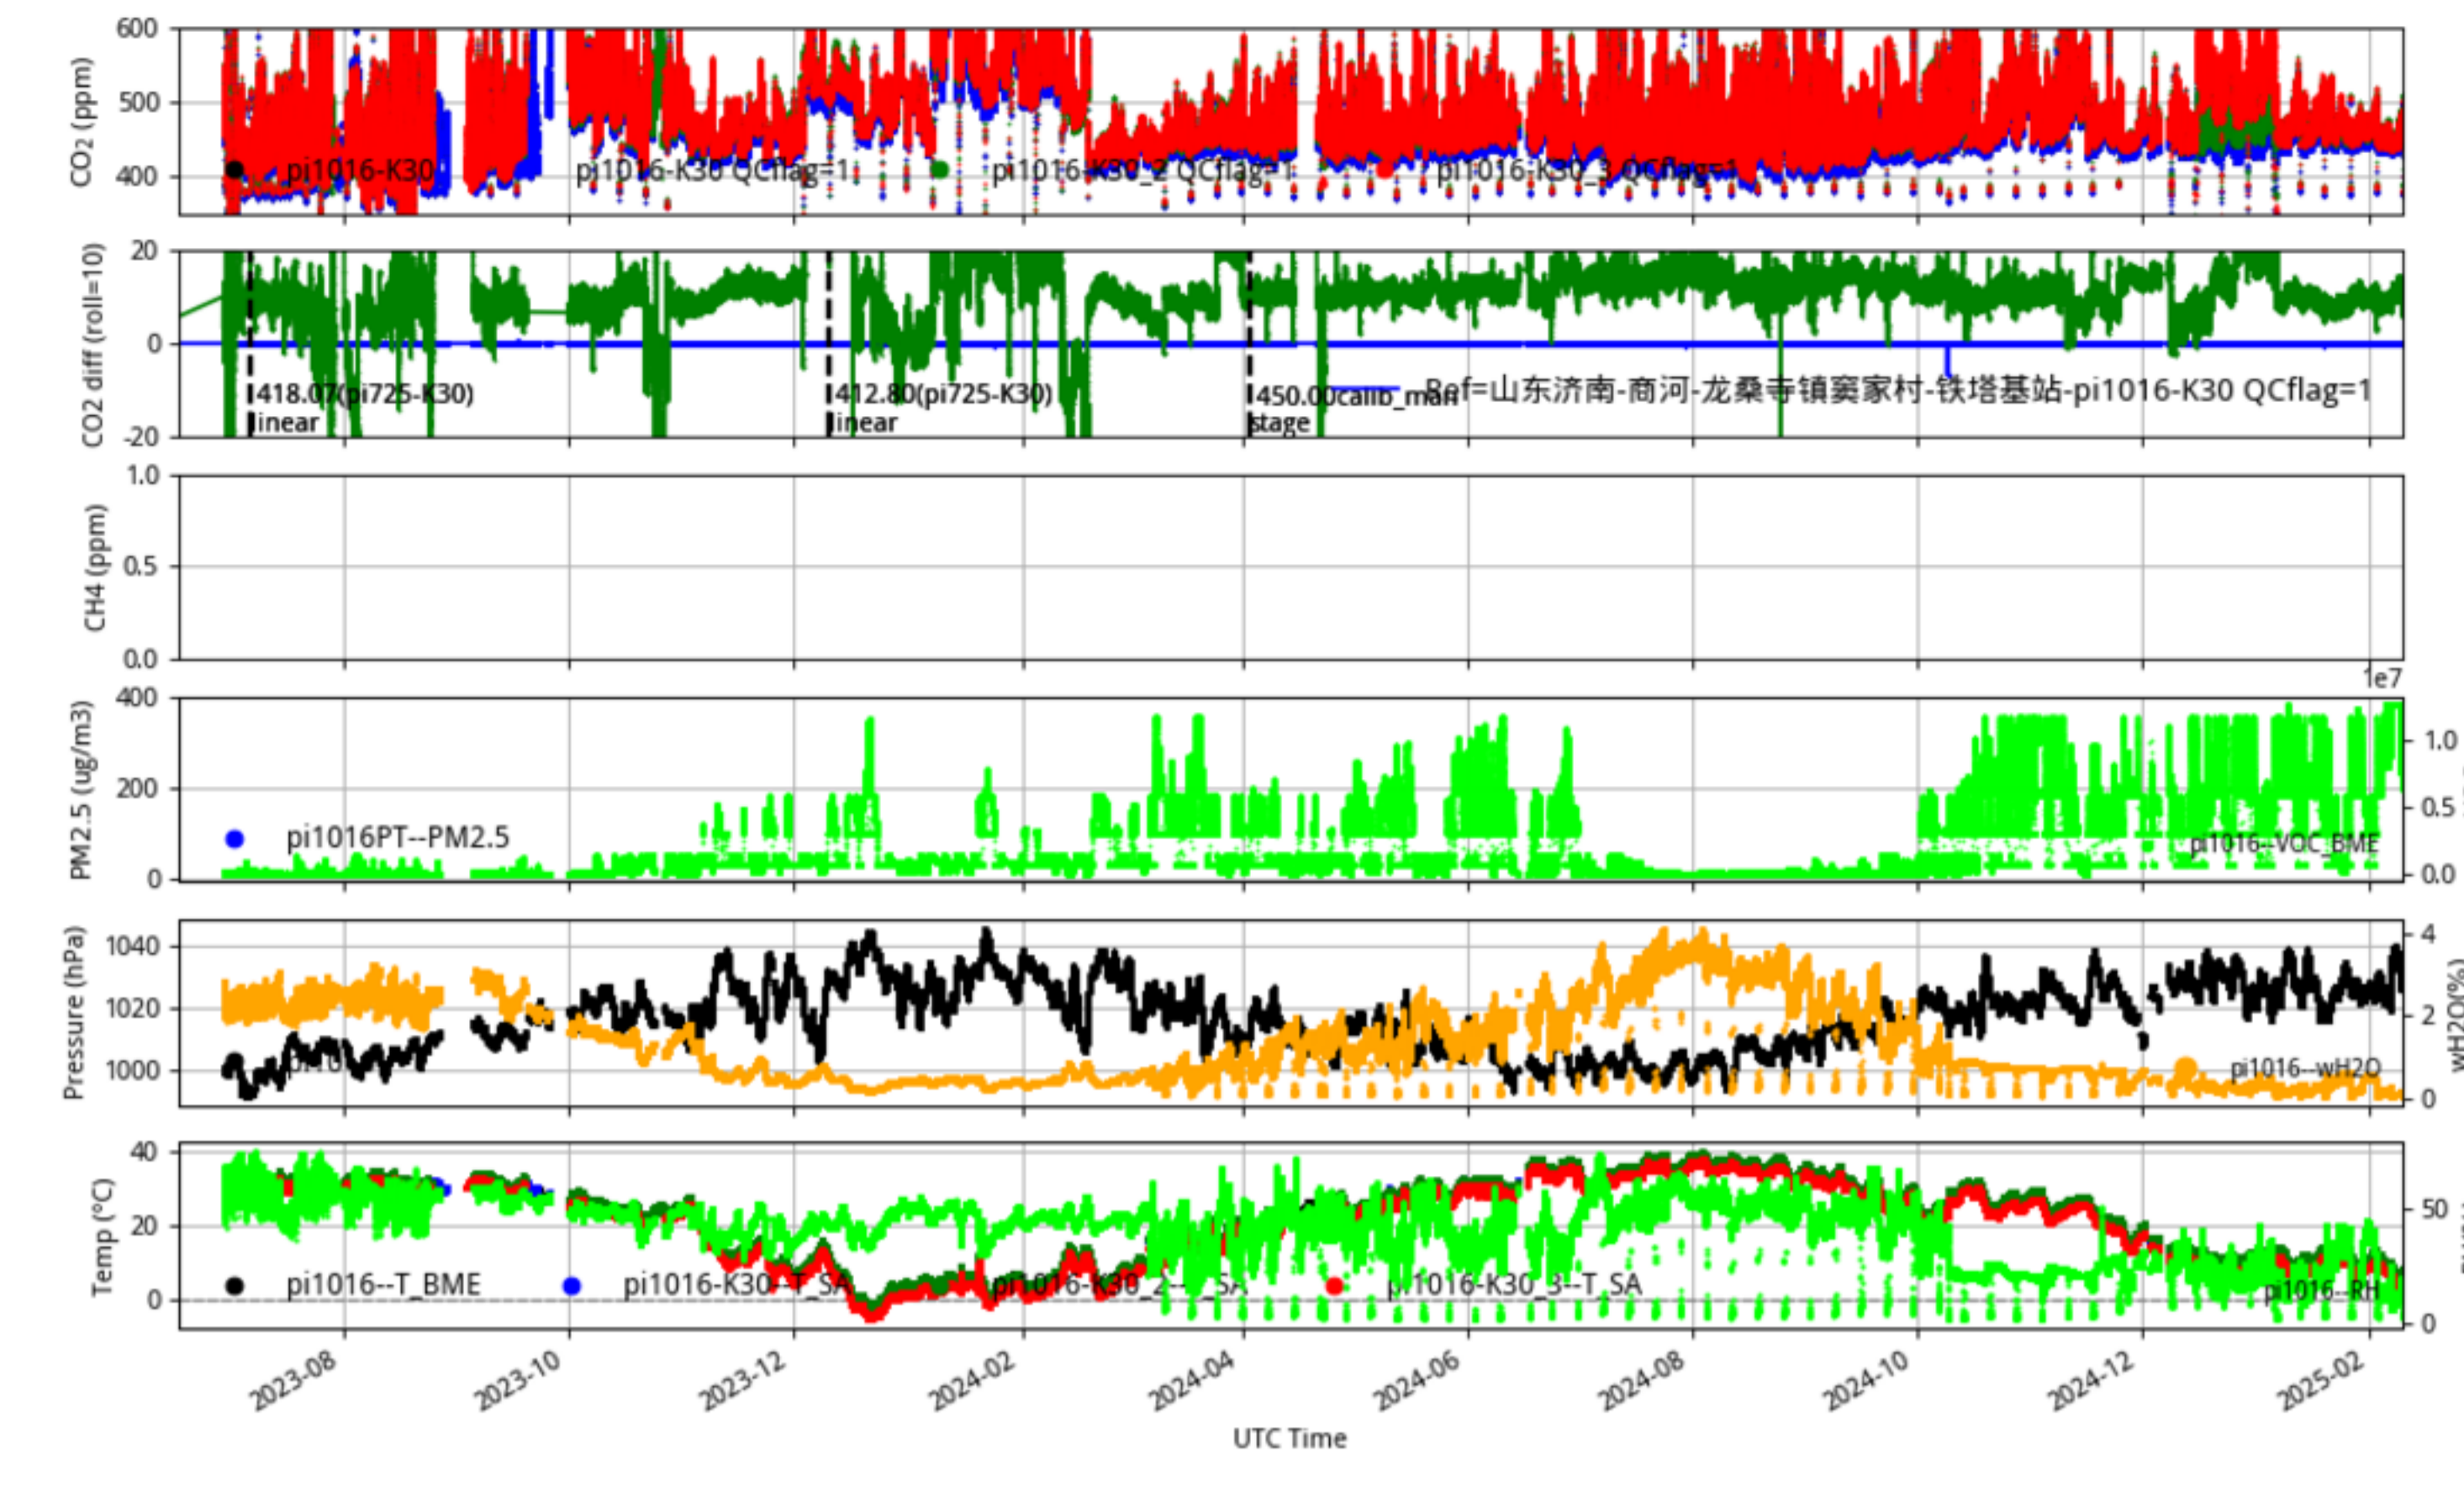

山东济南-莱芜区-茶业上温峪村-铁塔基站 pi1001 Jinan_Jinan60 min/L1.0 pi1001--30-days

Plot created: 2023-11-28 20:47 UTC

山东济南-天桥区-金阁花园-铁塔基站 pi1013 Jinan_Jinan60 min/L1.0 pi1013--30-days

Plot created: 2025-02-10 00:26 UTC

山东济南-商河-龙桑寺镇窦家村-铁塔基站 pi1016 Jinan_Jinan60 min/L1.0 pi1016--30-days