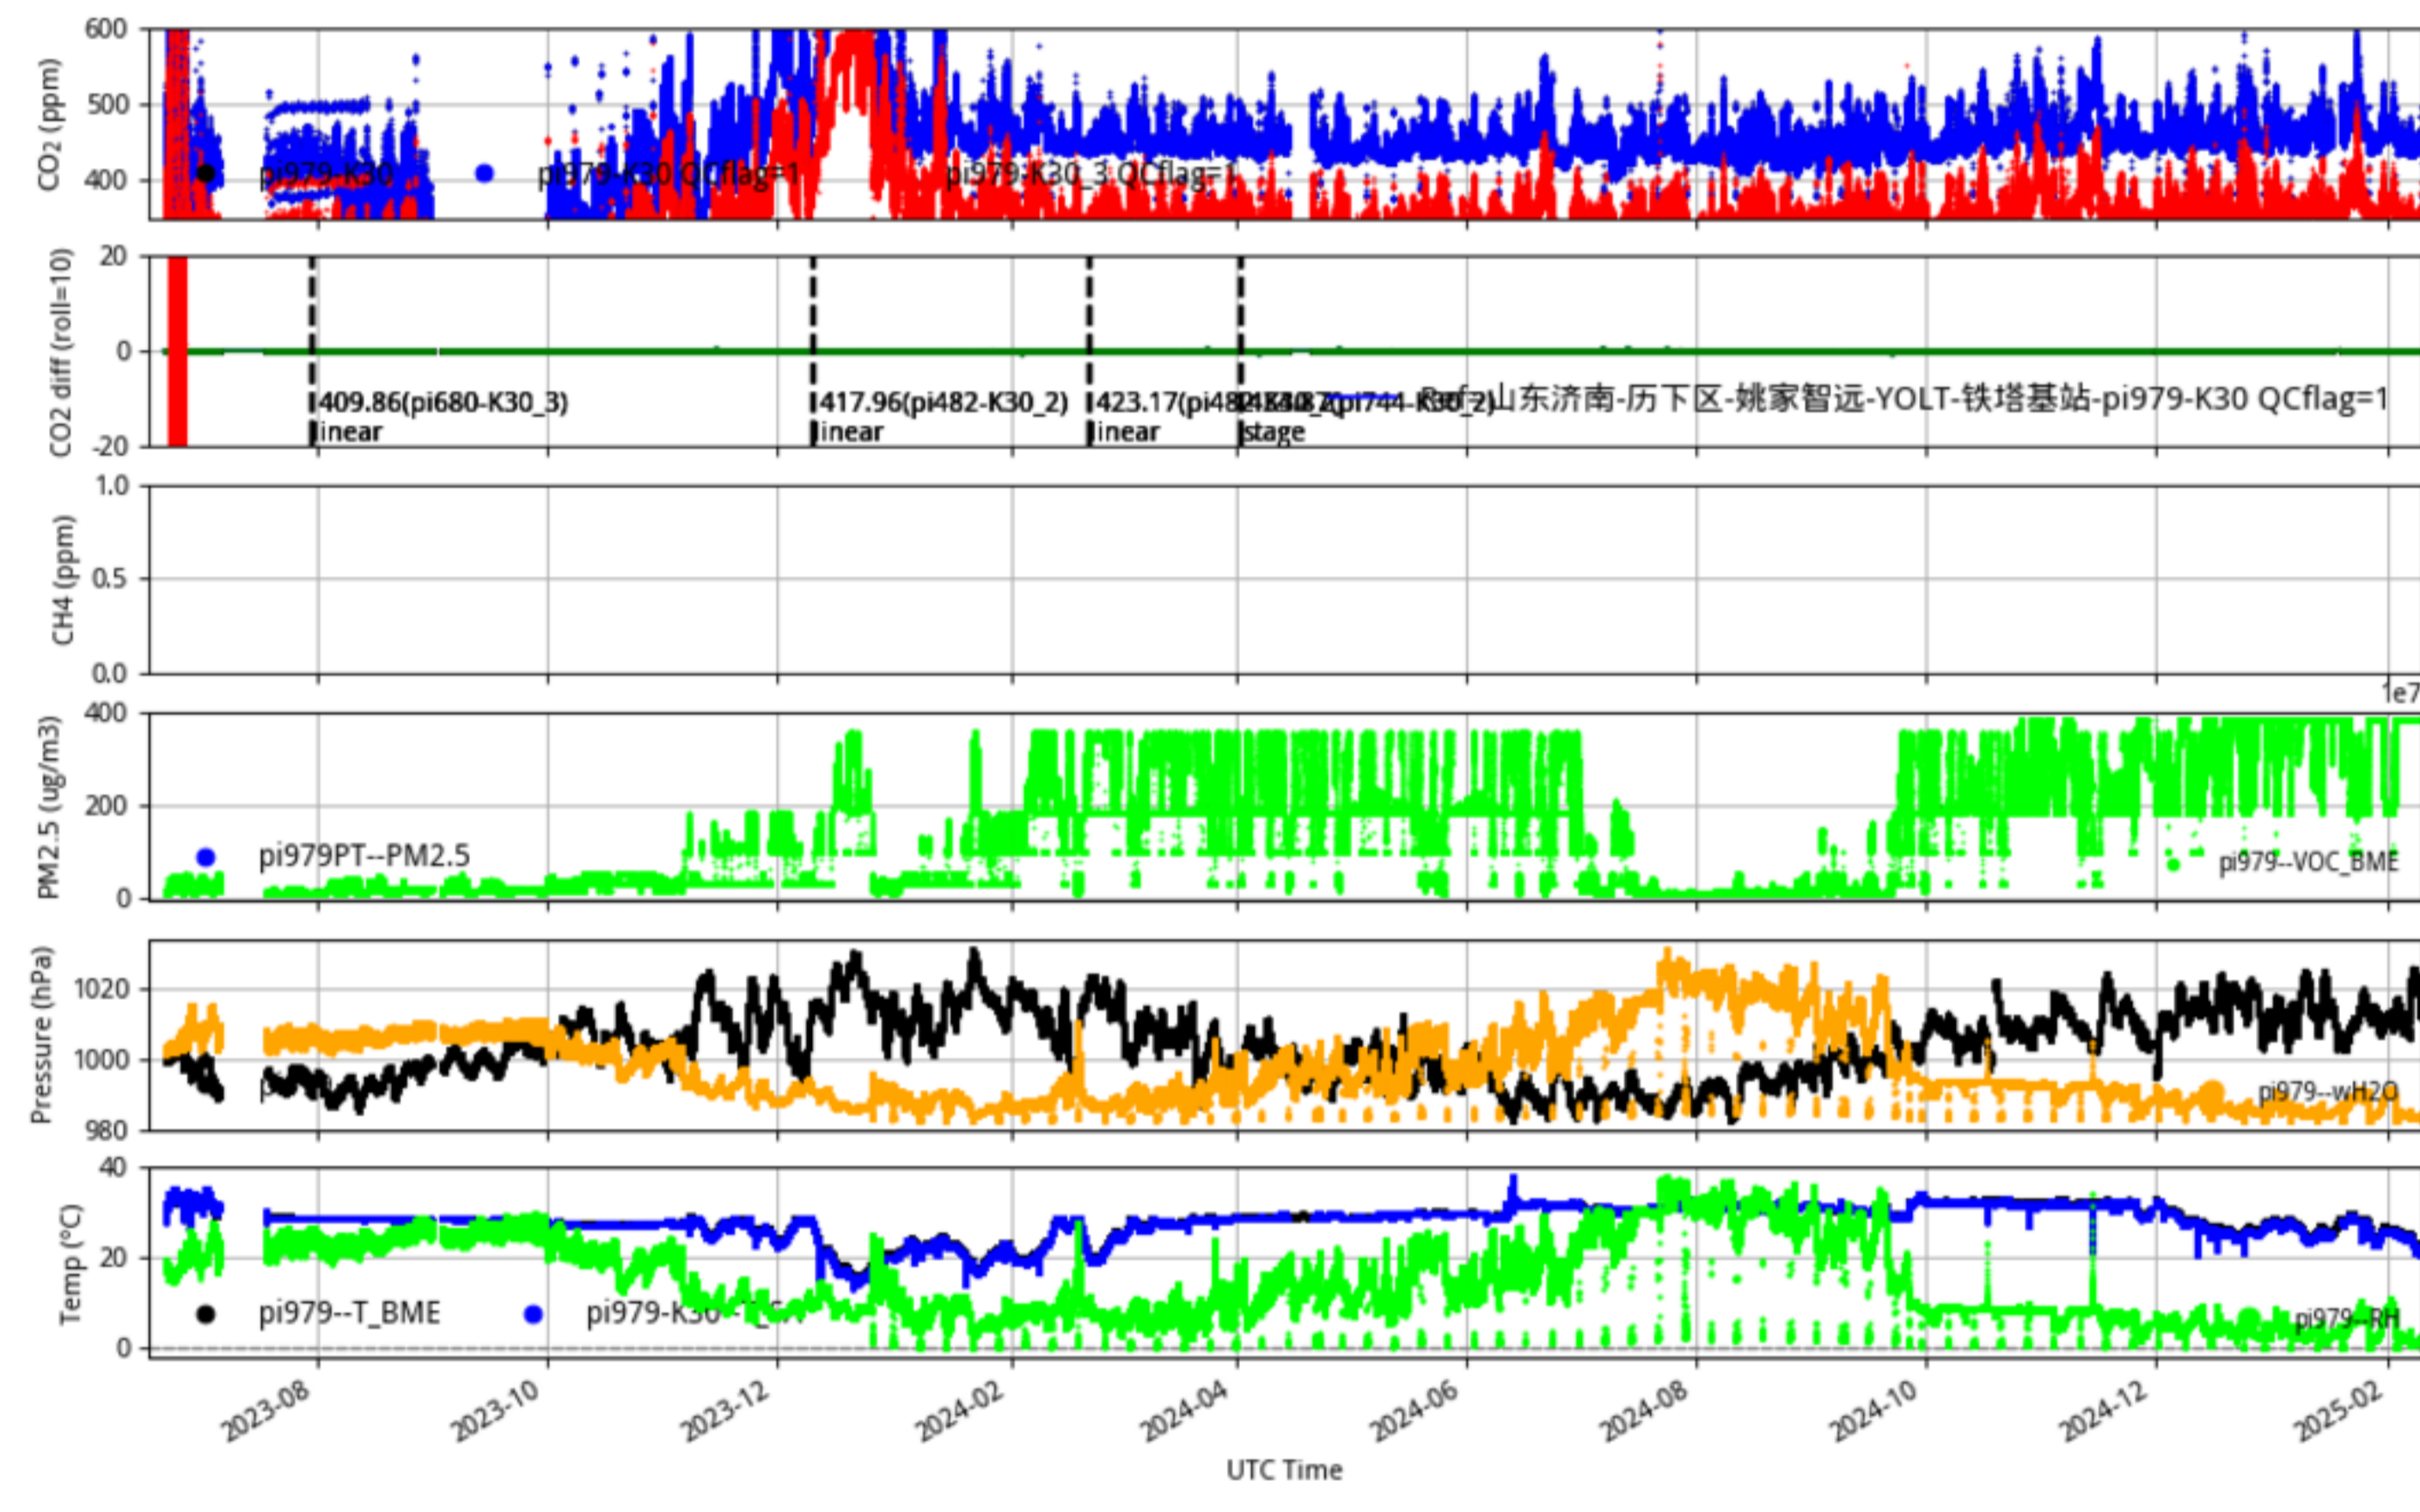

Plot created: 2025-02-10 00:50 UTC

montage-site_plot3-Jinan_Jinan60.pdf

山东济南-莱芜区-大王庄四合街村东-铁塔基站 pi974 Jinan_Jinan60 min/L1.0 pi974--30-days

Plot created: 2025-02-10 03:11 UTC

山东济南-天桥区-蔬菜基地-铁塔基站 pi975 Jinan_Jinan60 min/L1.0 pi975--30-days

Plot created: 2025-02-09 23:50 UTC

山东济南-商河-怀仁镇田东村-铁塔基站 pi978 Jinan_Jinan60 min/L1.0 pi978--30-days

Plot created: 2025-02-09 22:40 UTC

山东济南-历下区-姚家智远-YOLT-铁塔基站 pi979 Jinan_Jinan60 min/L1.0 pi979--30-days

Plot created: 2025-02-10 01:09 UTC

Plot created: 2023-10-30 20:23 UTC