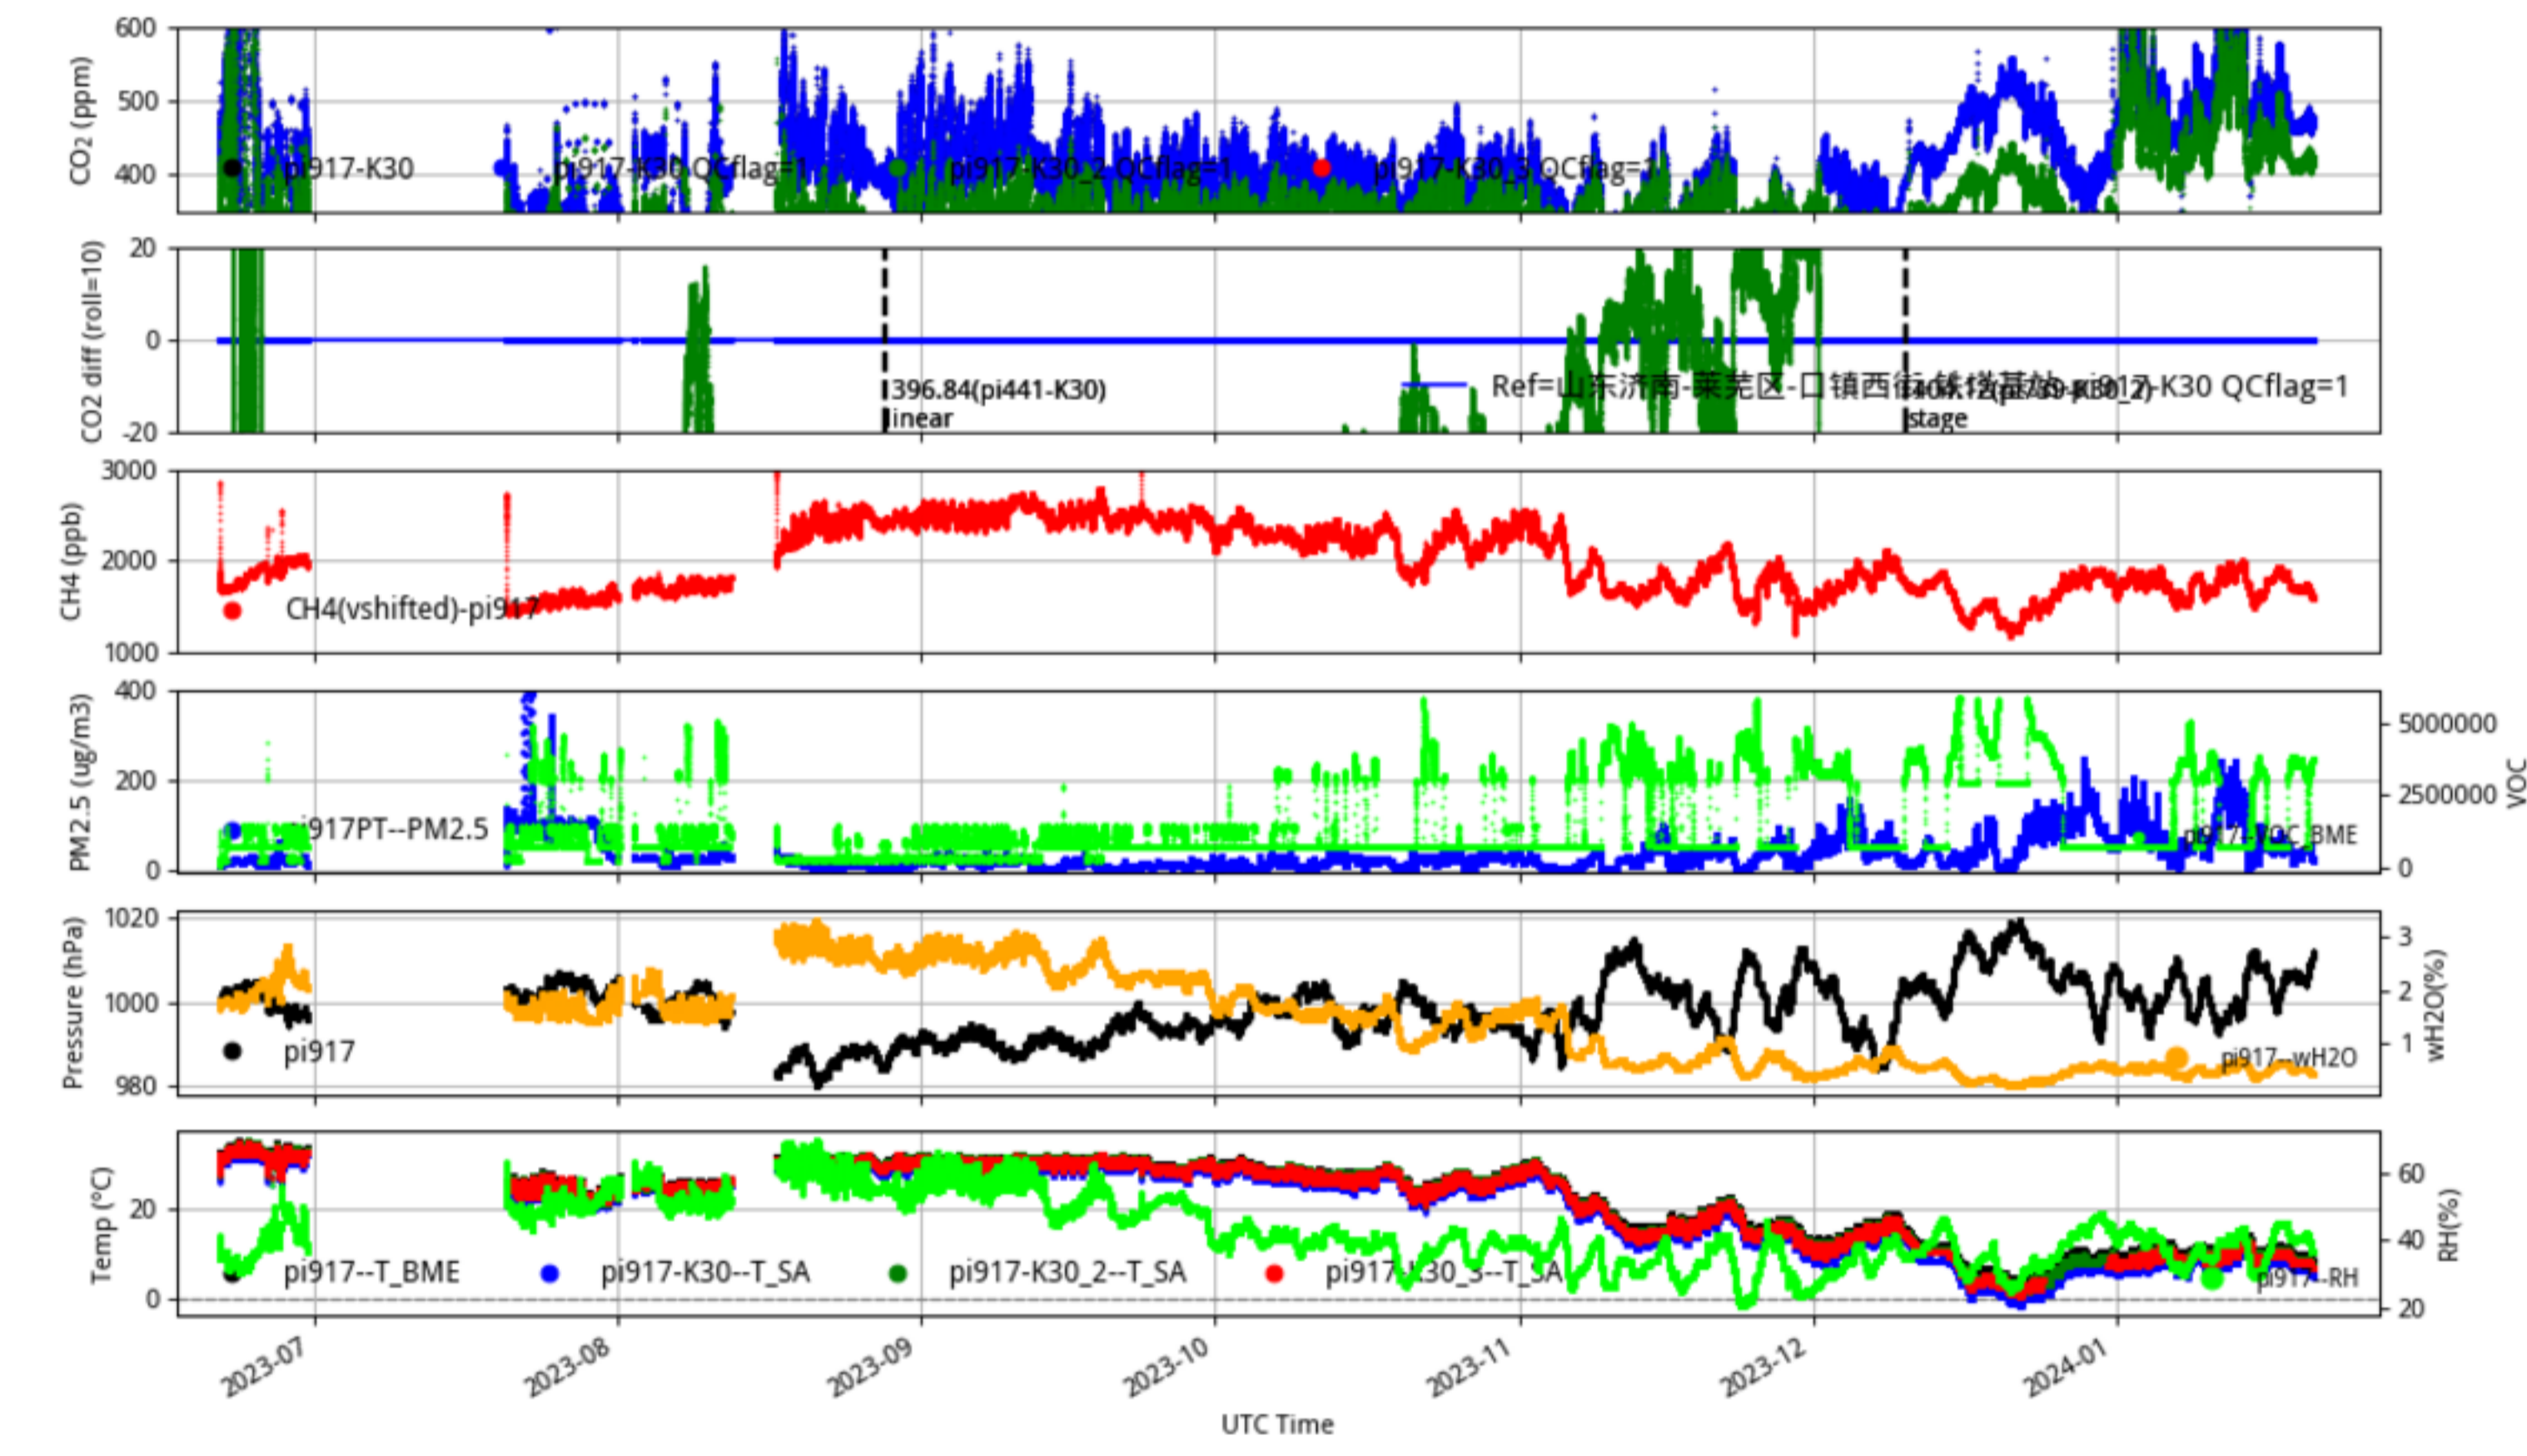

山东济南-莱芜区-口镇西街-铁塔基站 pi917 Jinan_Jinan60 min/L1.0 pi917--30-days

Plot created: 2024-01-27 21:52 UTC