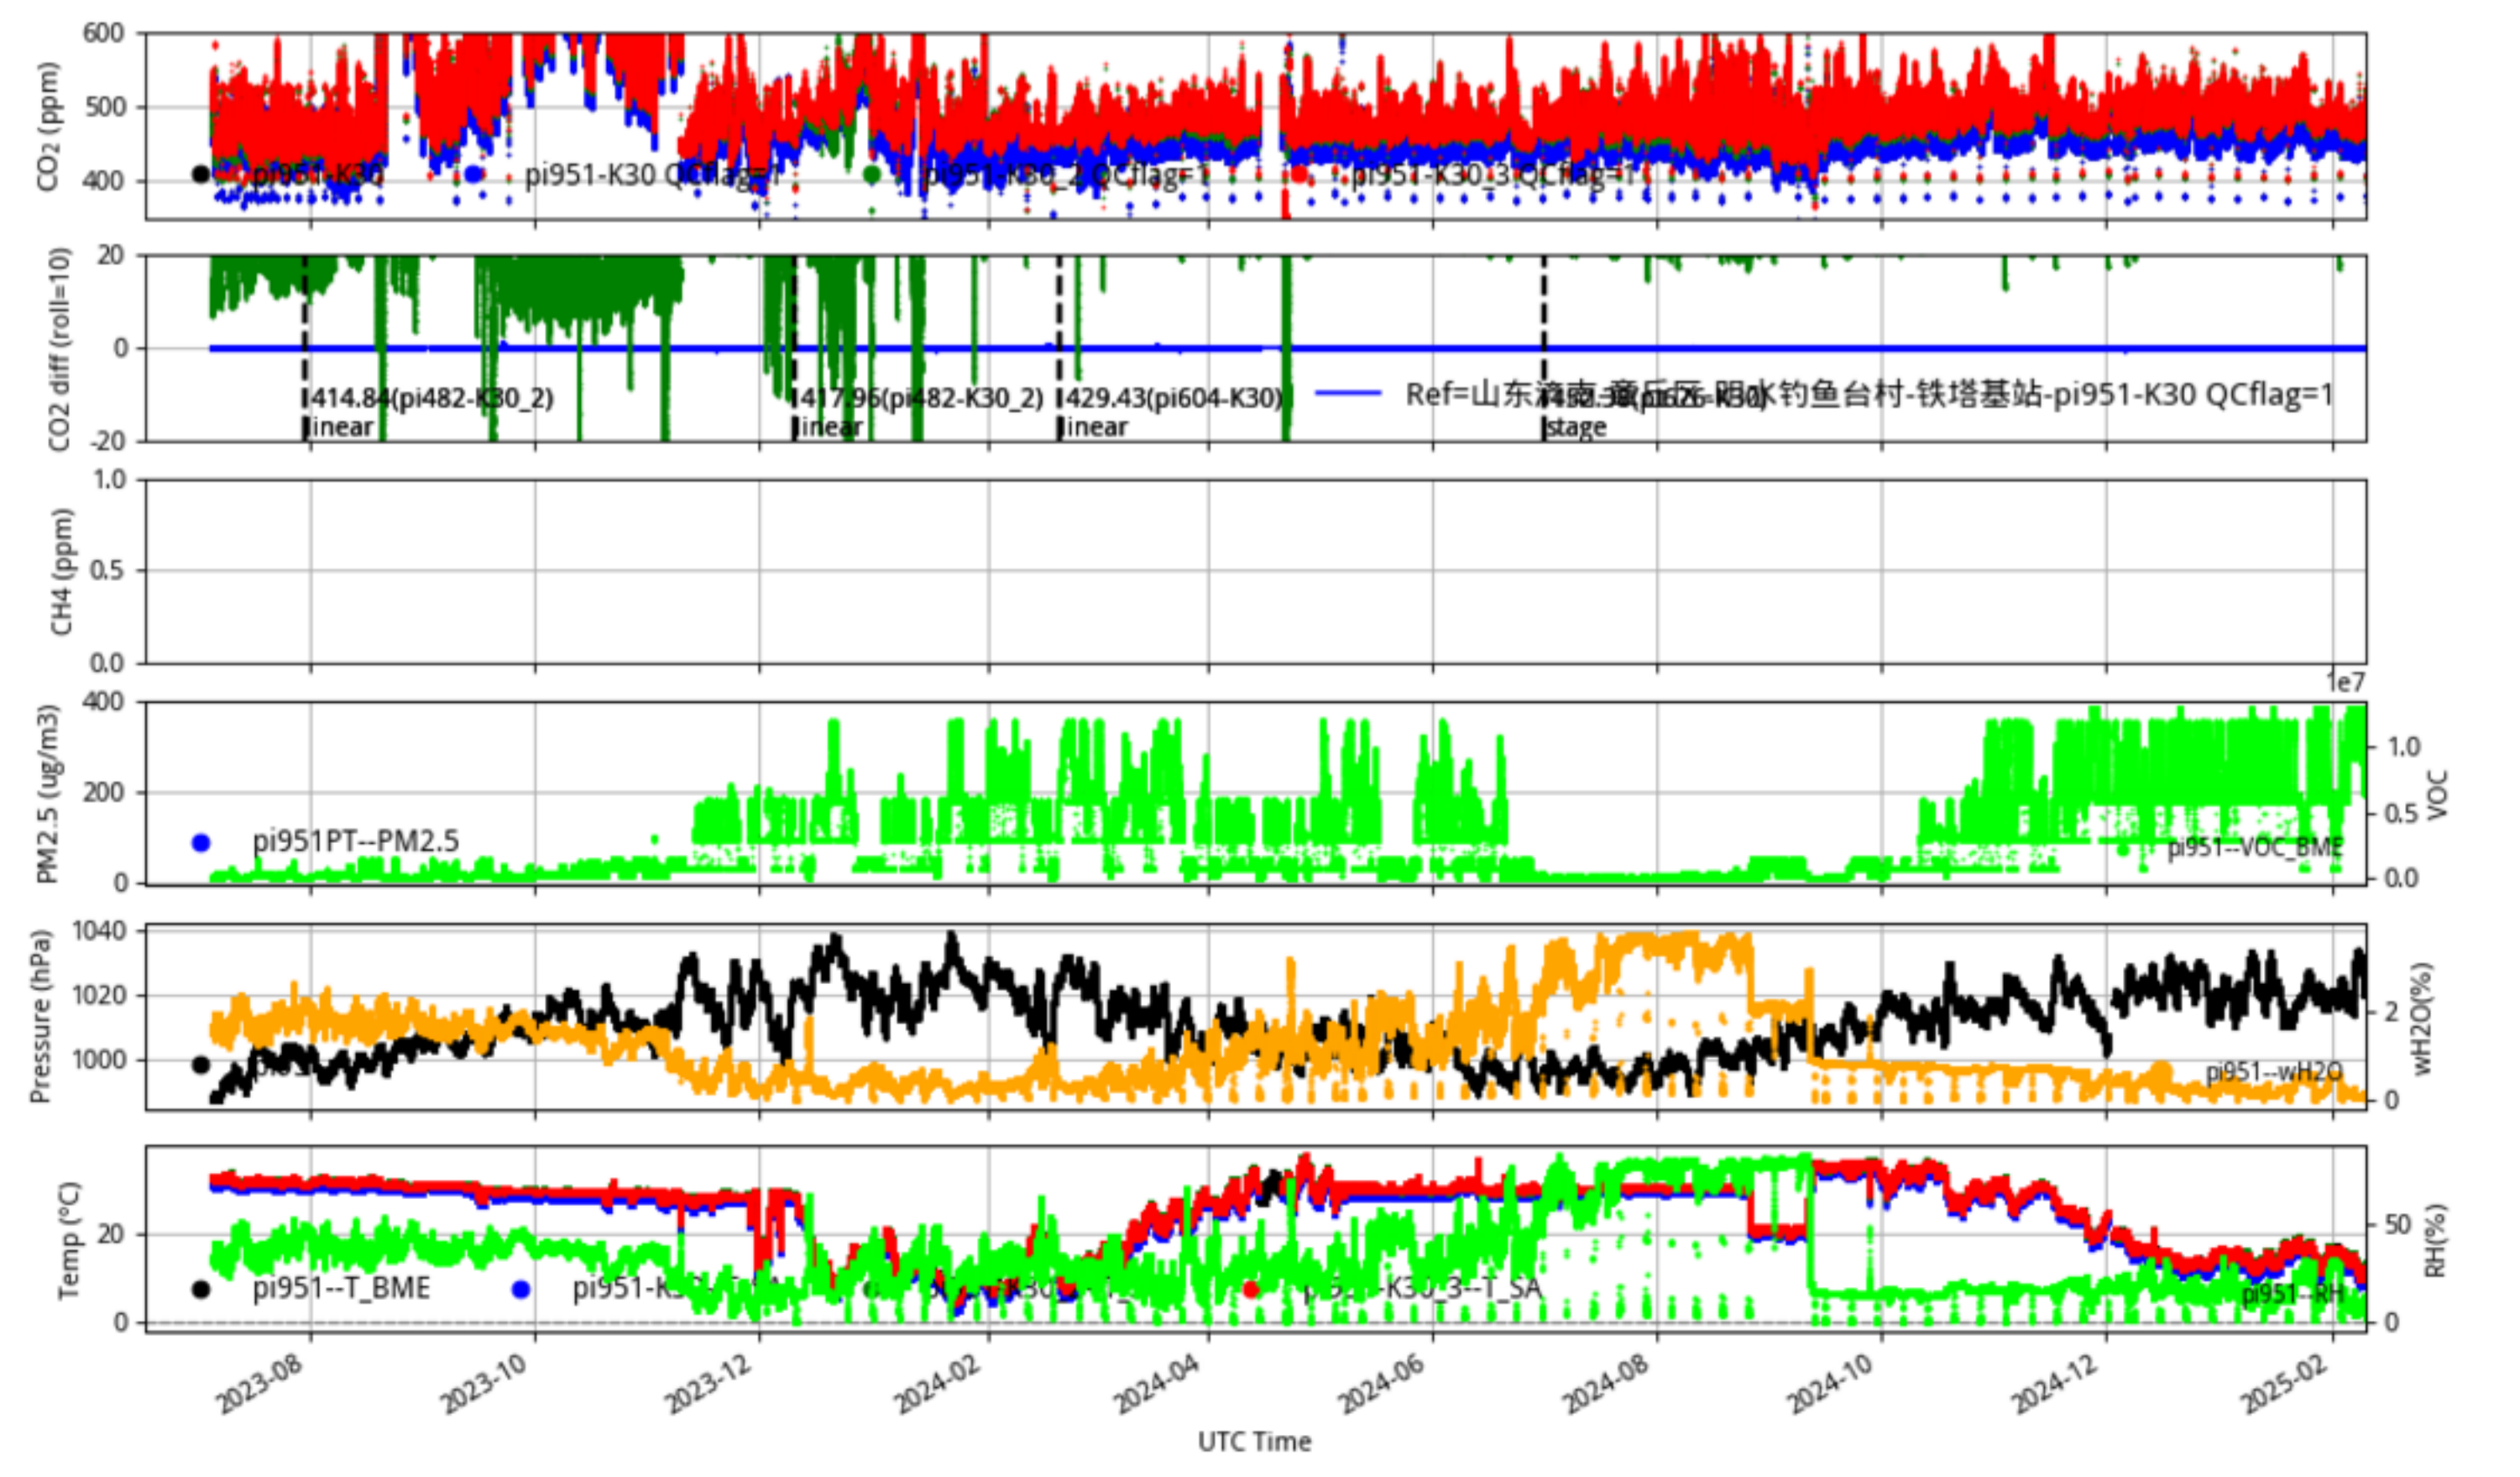

山东济南-章丘区-明水钓鱼台村-铁塔基站 pi951 Jinan_Jinan60 min/L1.0 pi951--30-days

Plot created: 2025-02-09 22:59 UTC