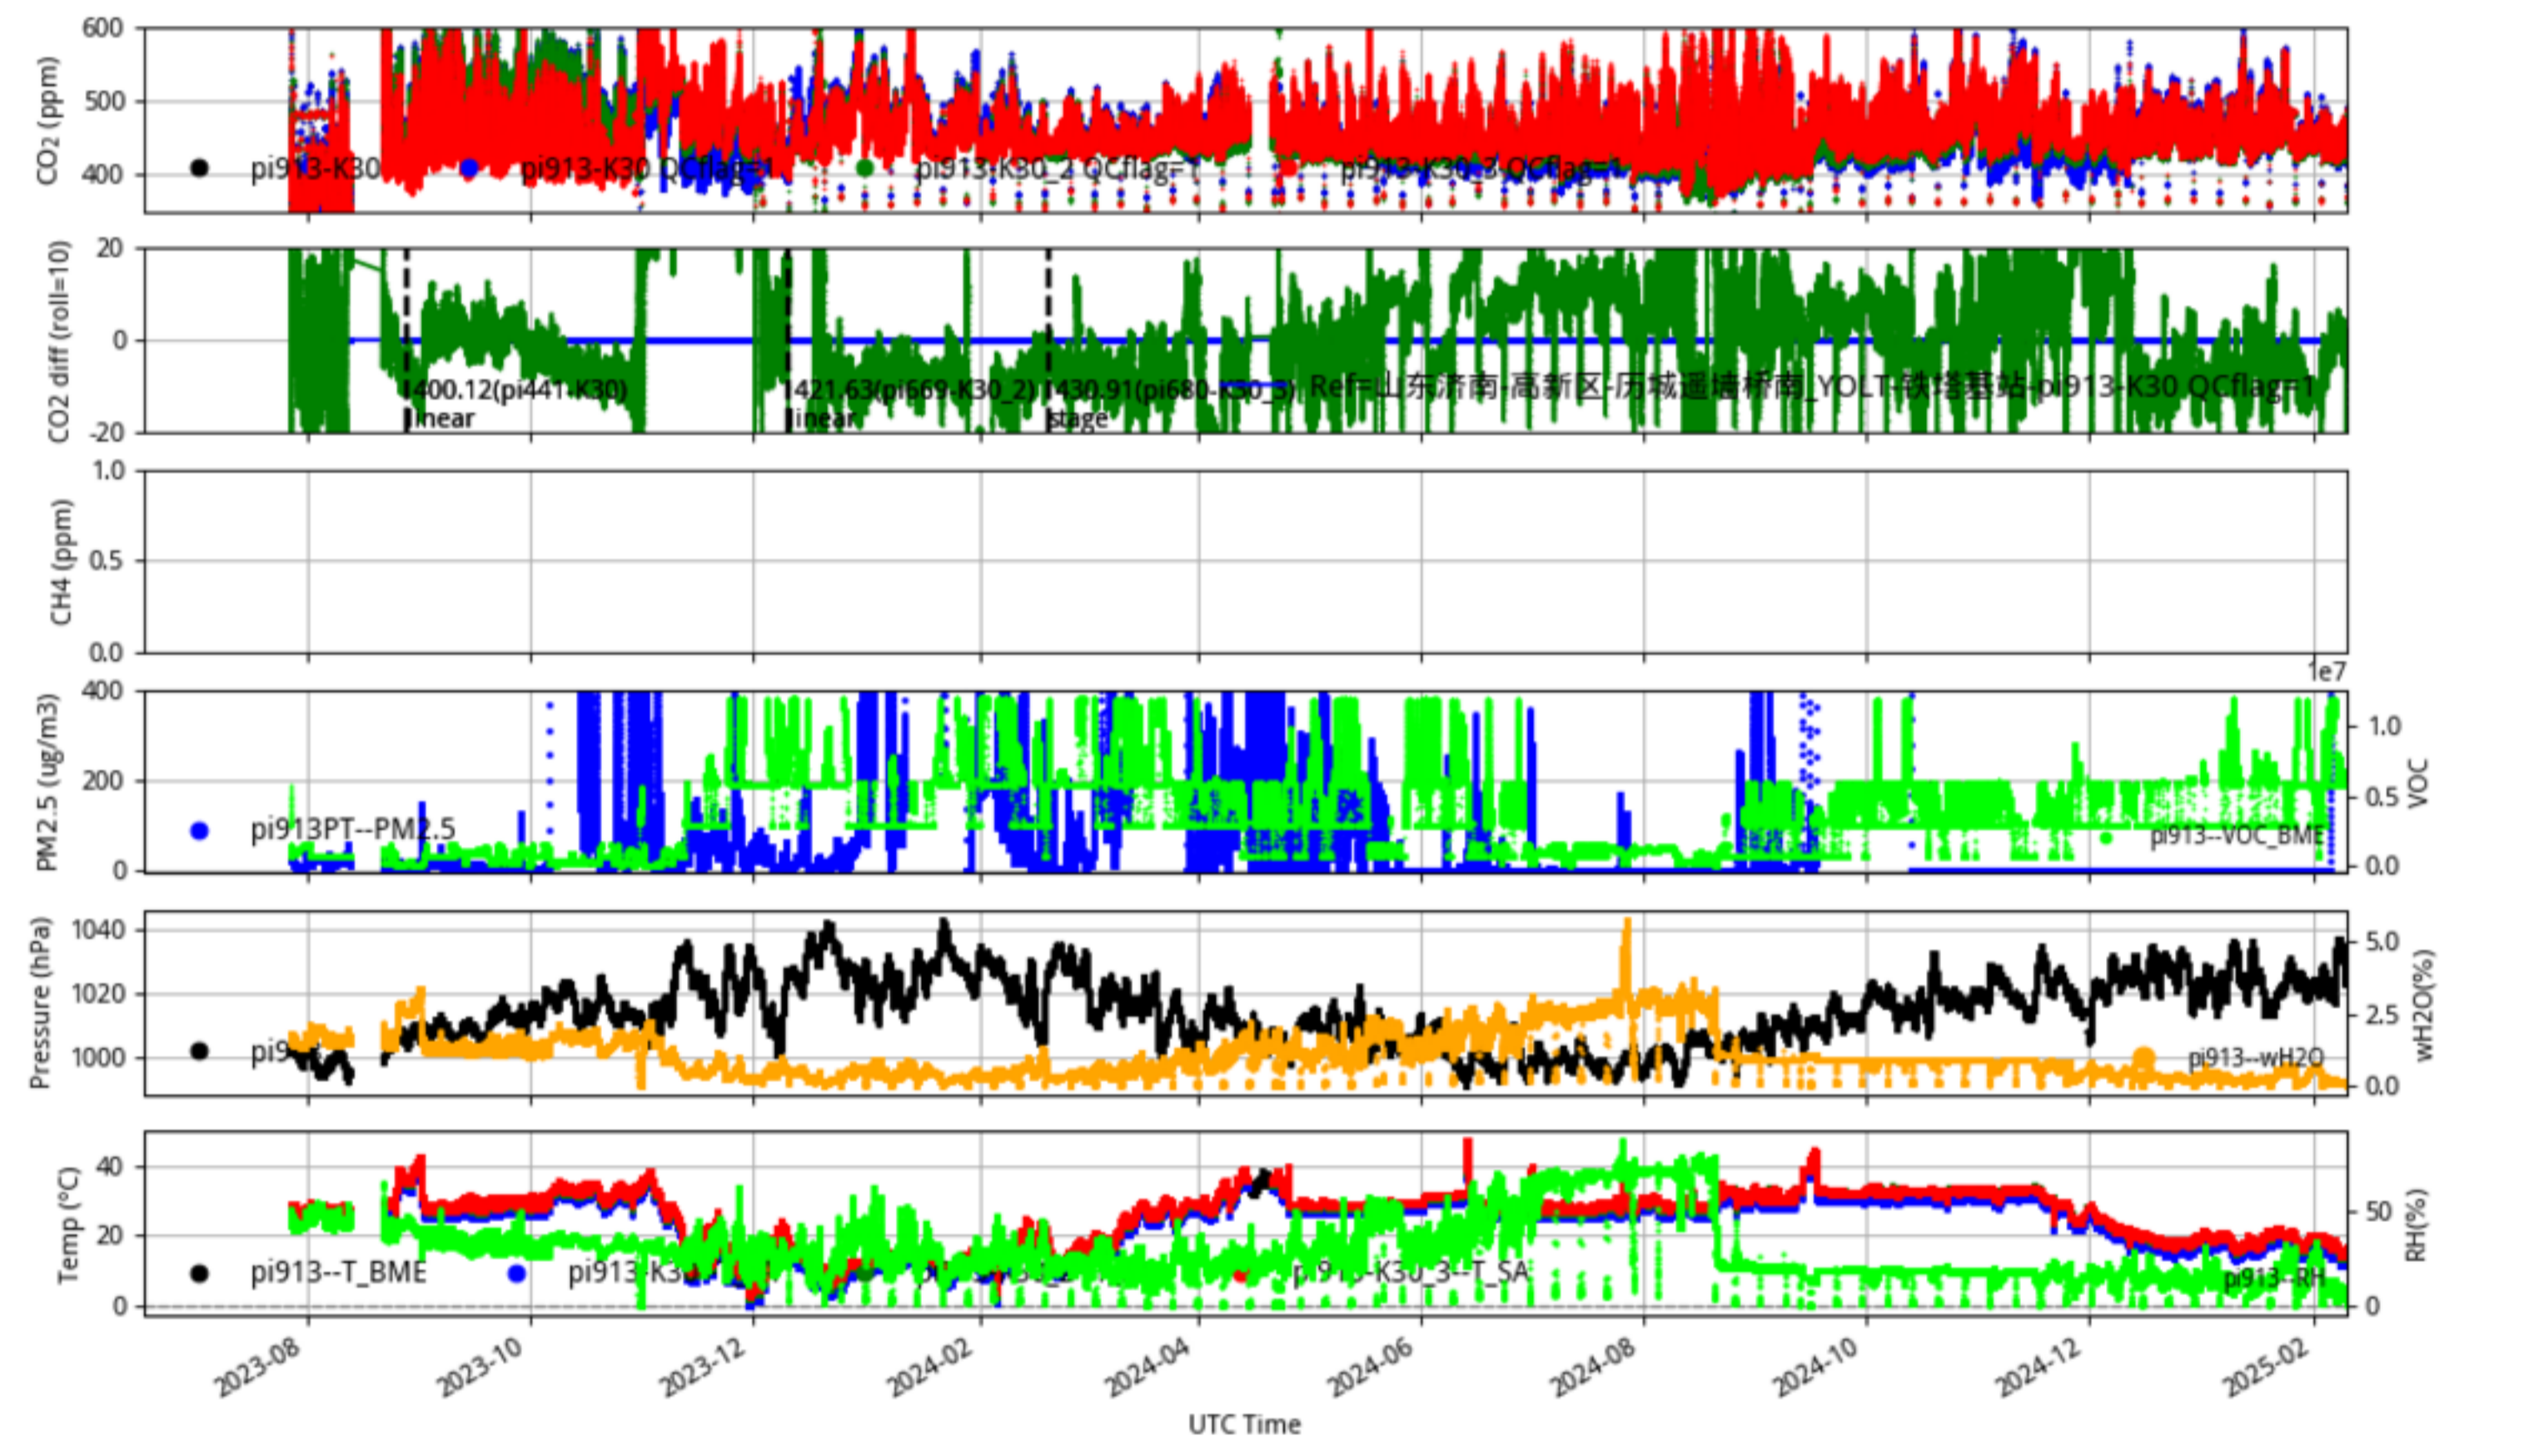

山东济南-高新区-历城遥墙桥南_VOLT-铁塔基站 pi913 Jinan_Jinan60 min/L1.0 pi913--30-days

Plot created: 2025-02-10 04:54 UTC