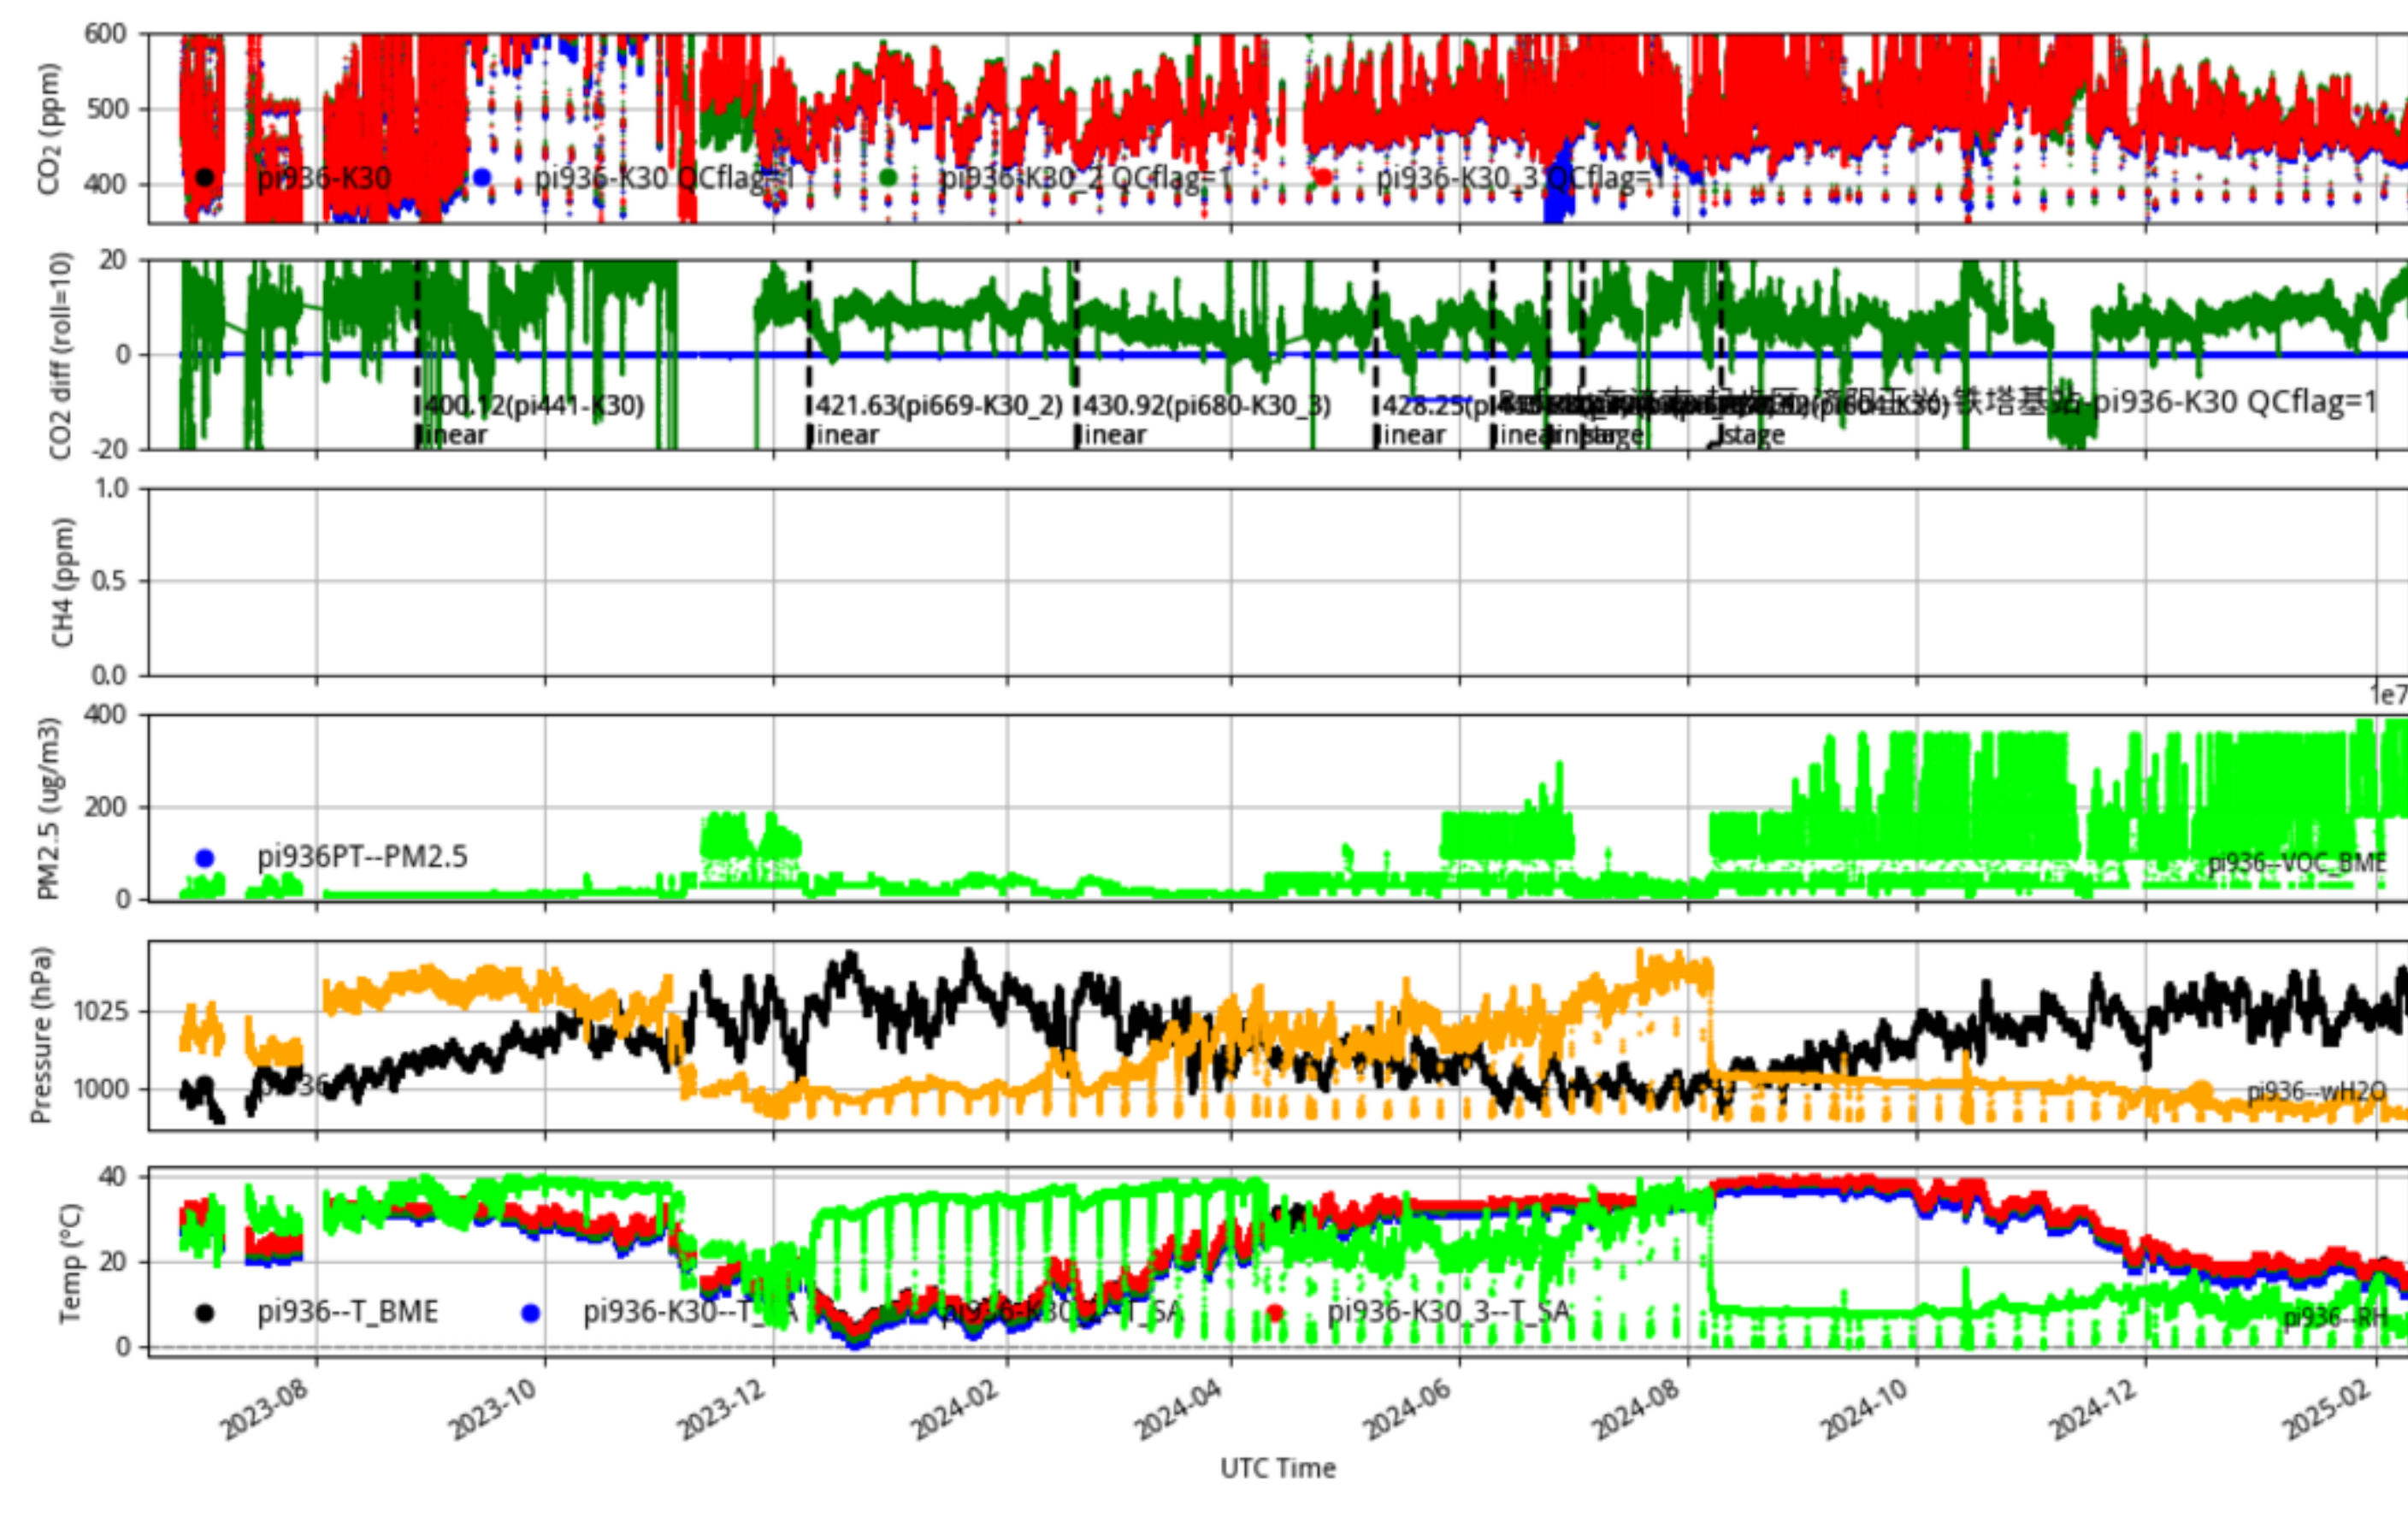

山东济南-起步区-济阳王兴-铁塔基站 pi936 Jinan_Jinan60 min/L1.0 pi936--30-days

Plot created: 2025-02-10 02:44 UTC