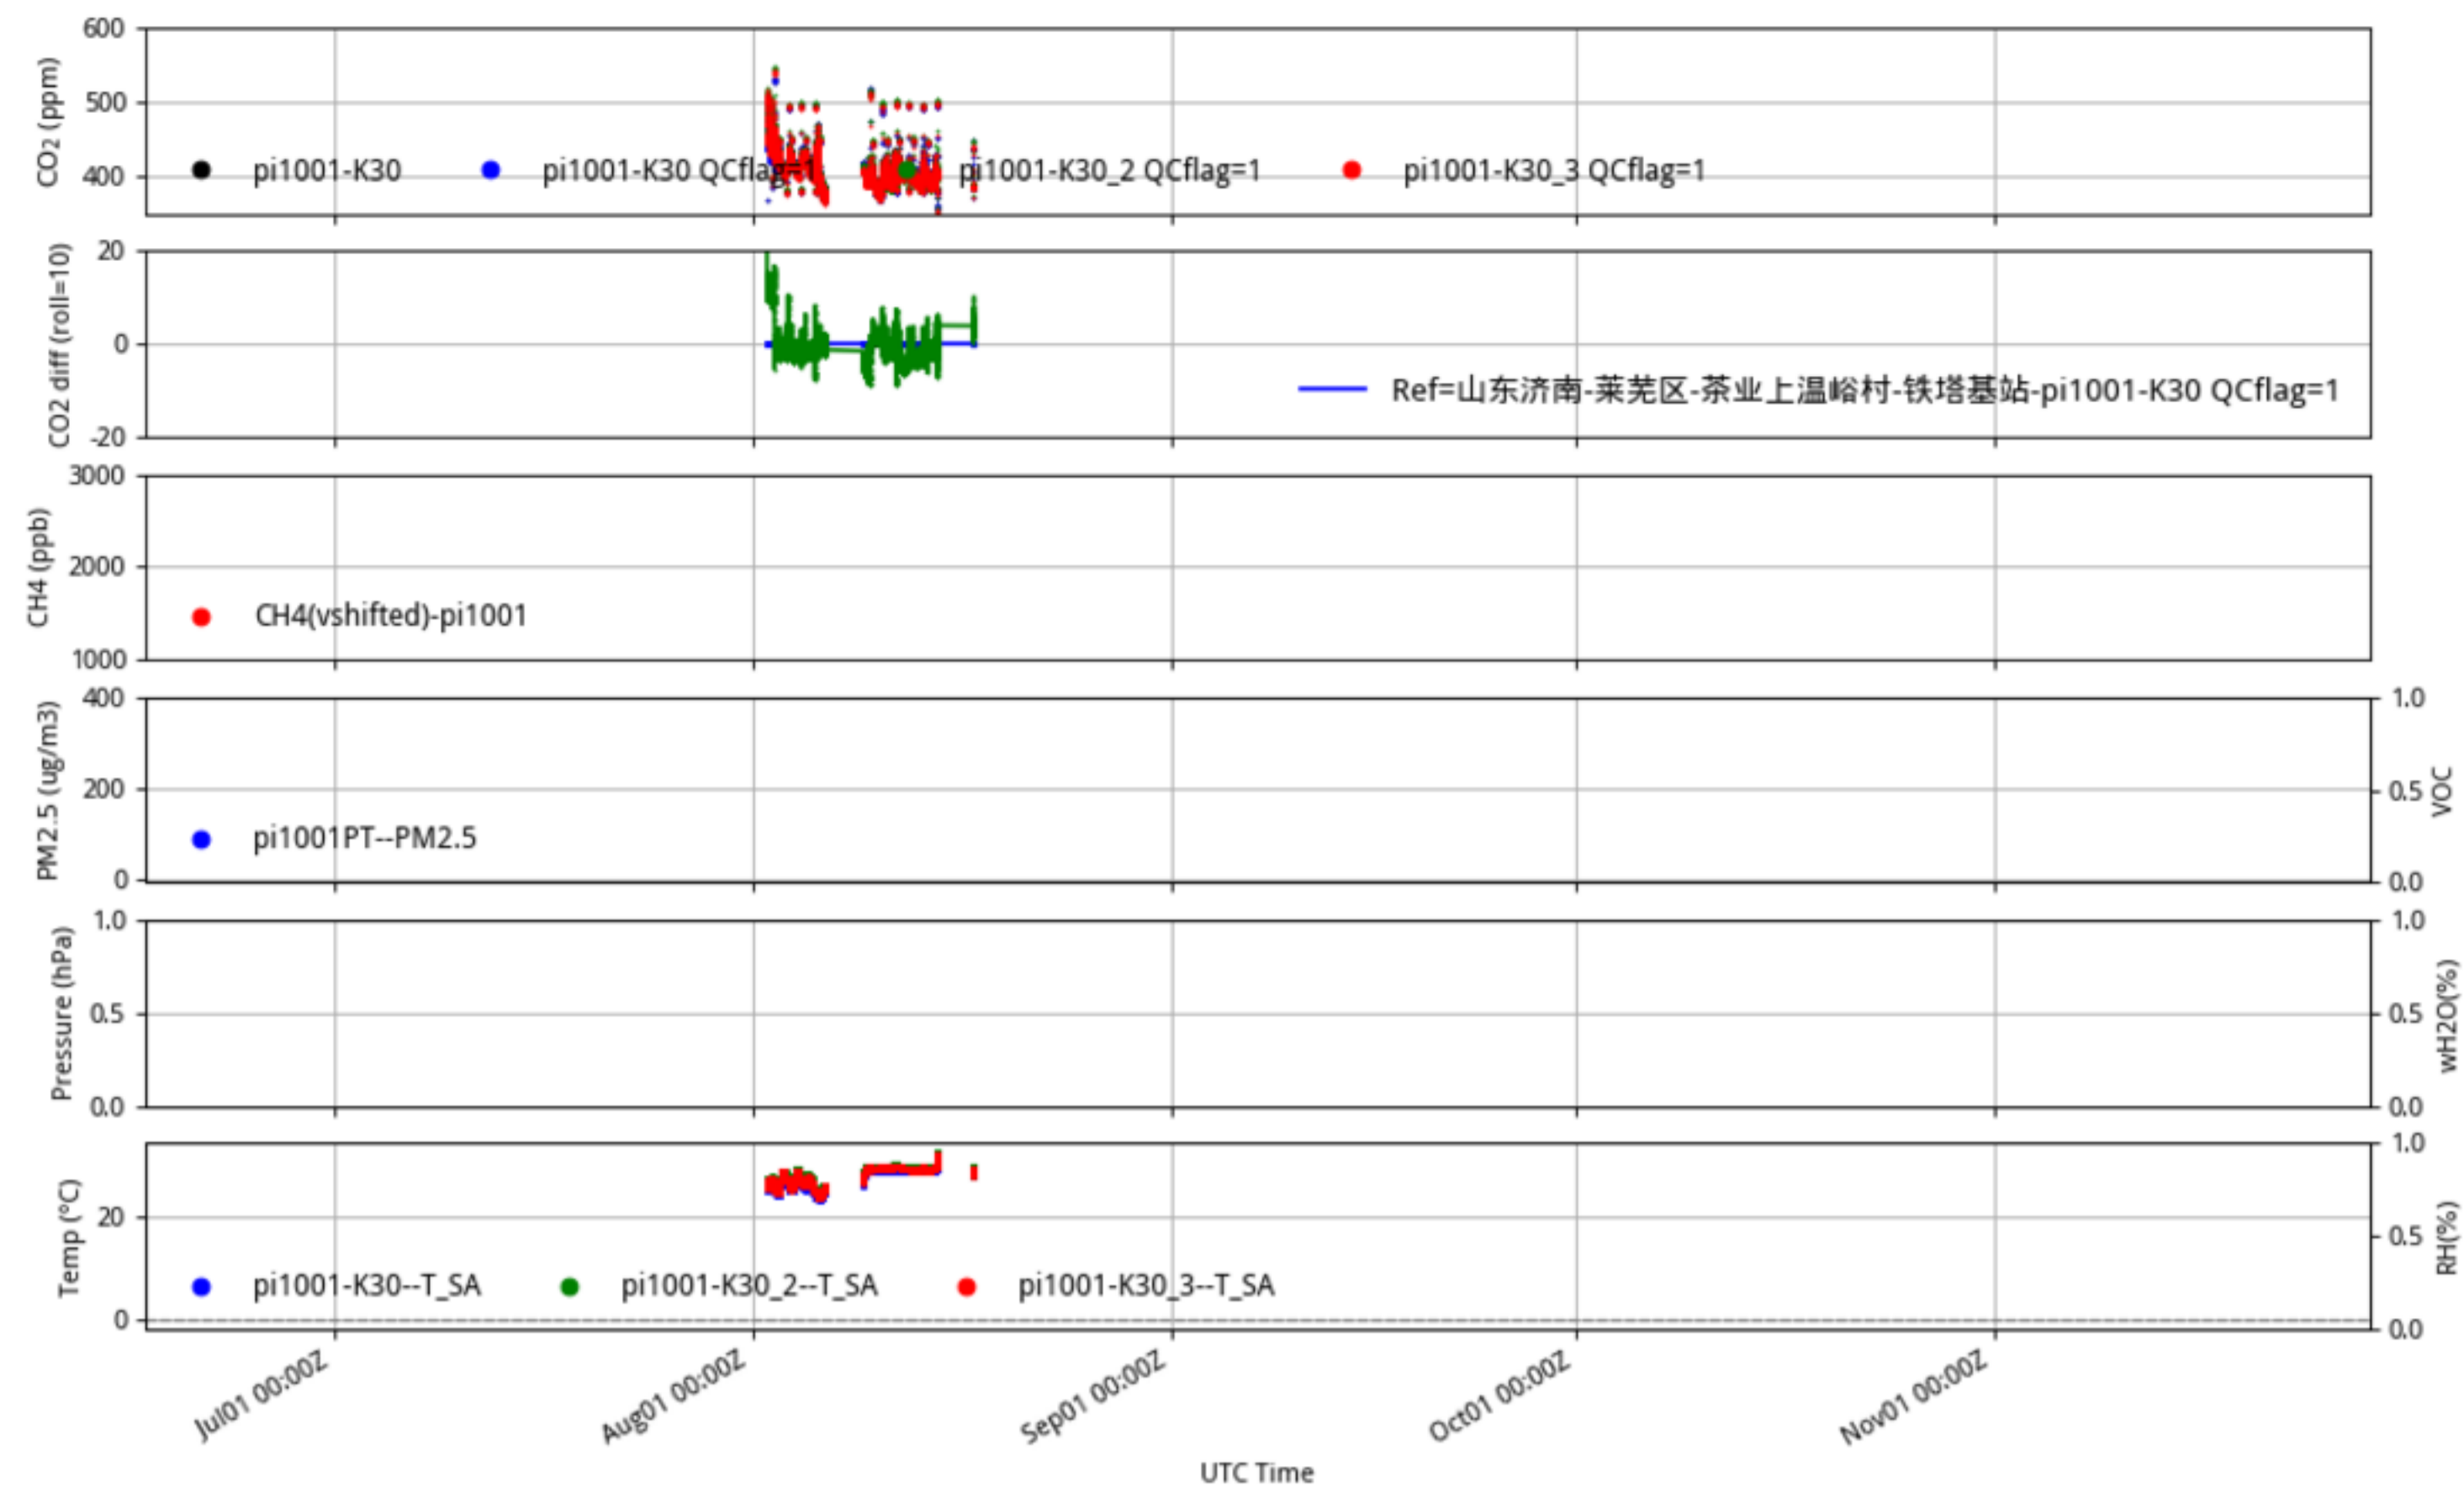

山东济南-莱芜区-茶业上温峪村-铁塔基站 pi1001 Jinan_Jinan60 min/L1.0 pi1001--30-days

Plot created: 2023-11-28 20:47 UTC

山东济南-天桥区-金阁花园-铁塔基站 pi1013 Jinan_Jinan60 min/L1.0 pi1013--30-days

Plot created: 2025-02-10 00:26 UTC

山东济南-商河-龙桑寺镇窦家村-铁塔基站 pi1016 Jinan_Jinan60 min/L1.0 pi1016--30-days

Plot created: 2025-02-09 22:49 UTC

山东济南-历下区-科苑北区-铁塔基站 pi1020 Jinan_Jinan60 min/L1.0 pi1020--30-days

Plot created: 2025-02-10 00:58 UTC

山东济南-平阴区-北张小学-铁塔基站 pi437 Jinan_Jinan60 min/L1.0 pi437--30-days

Plot created: 2025-02-10 01:44 UTC