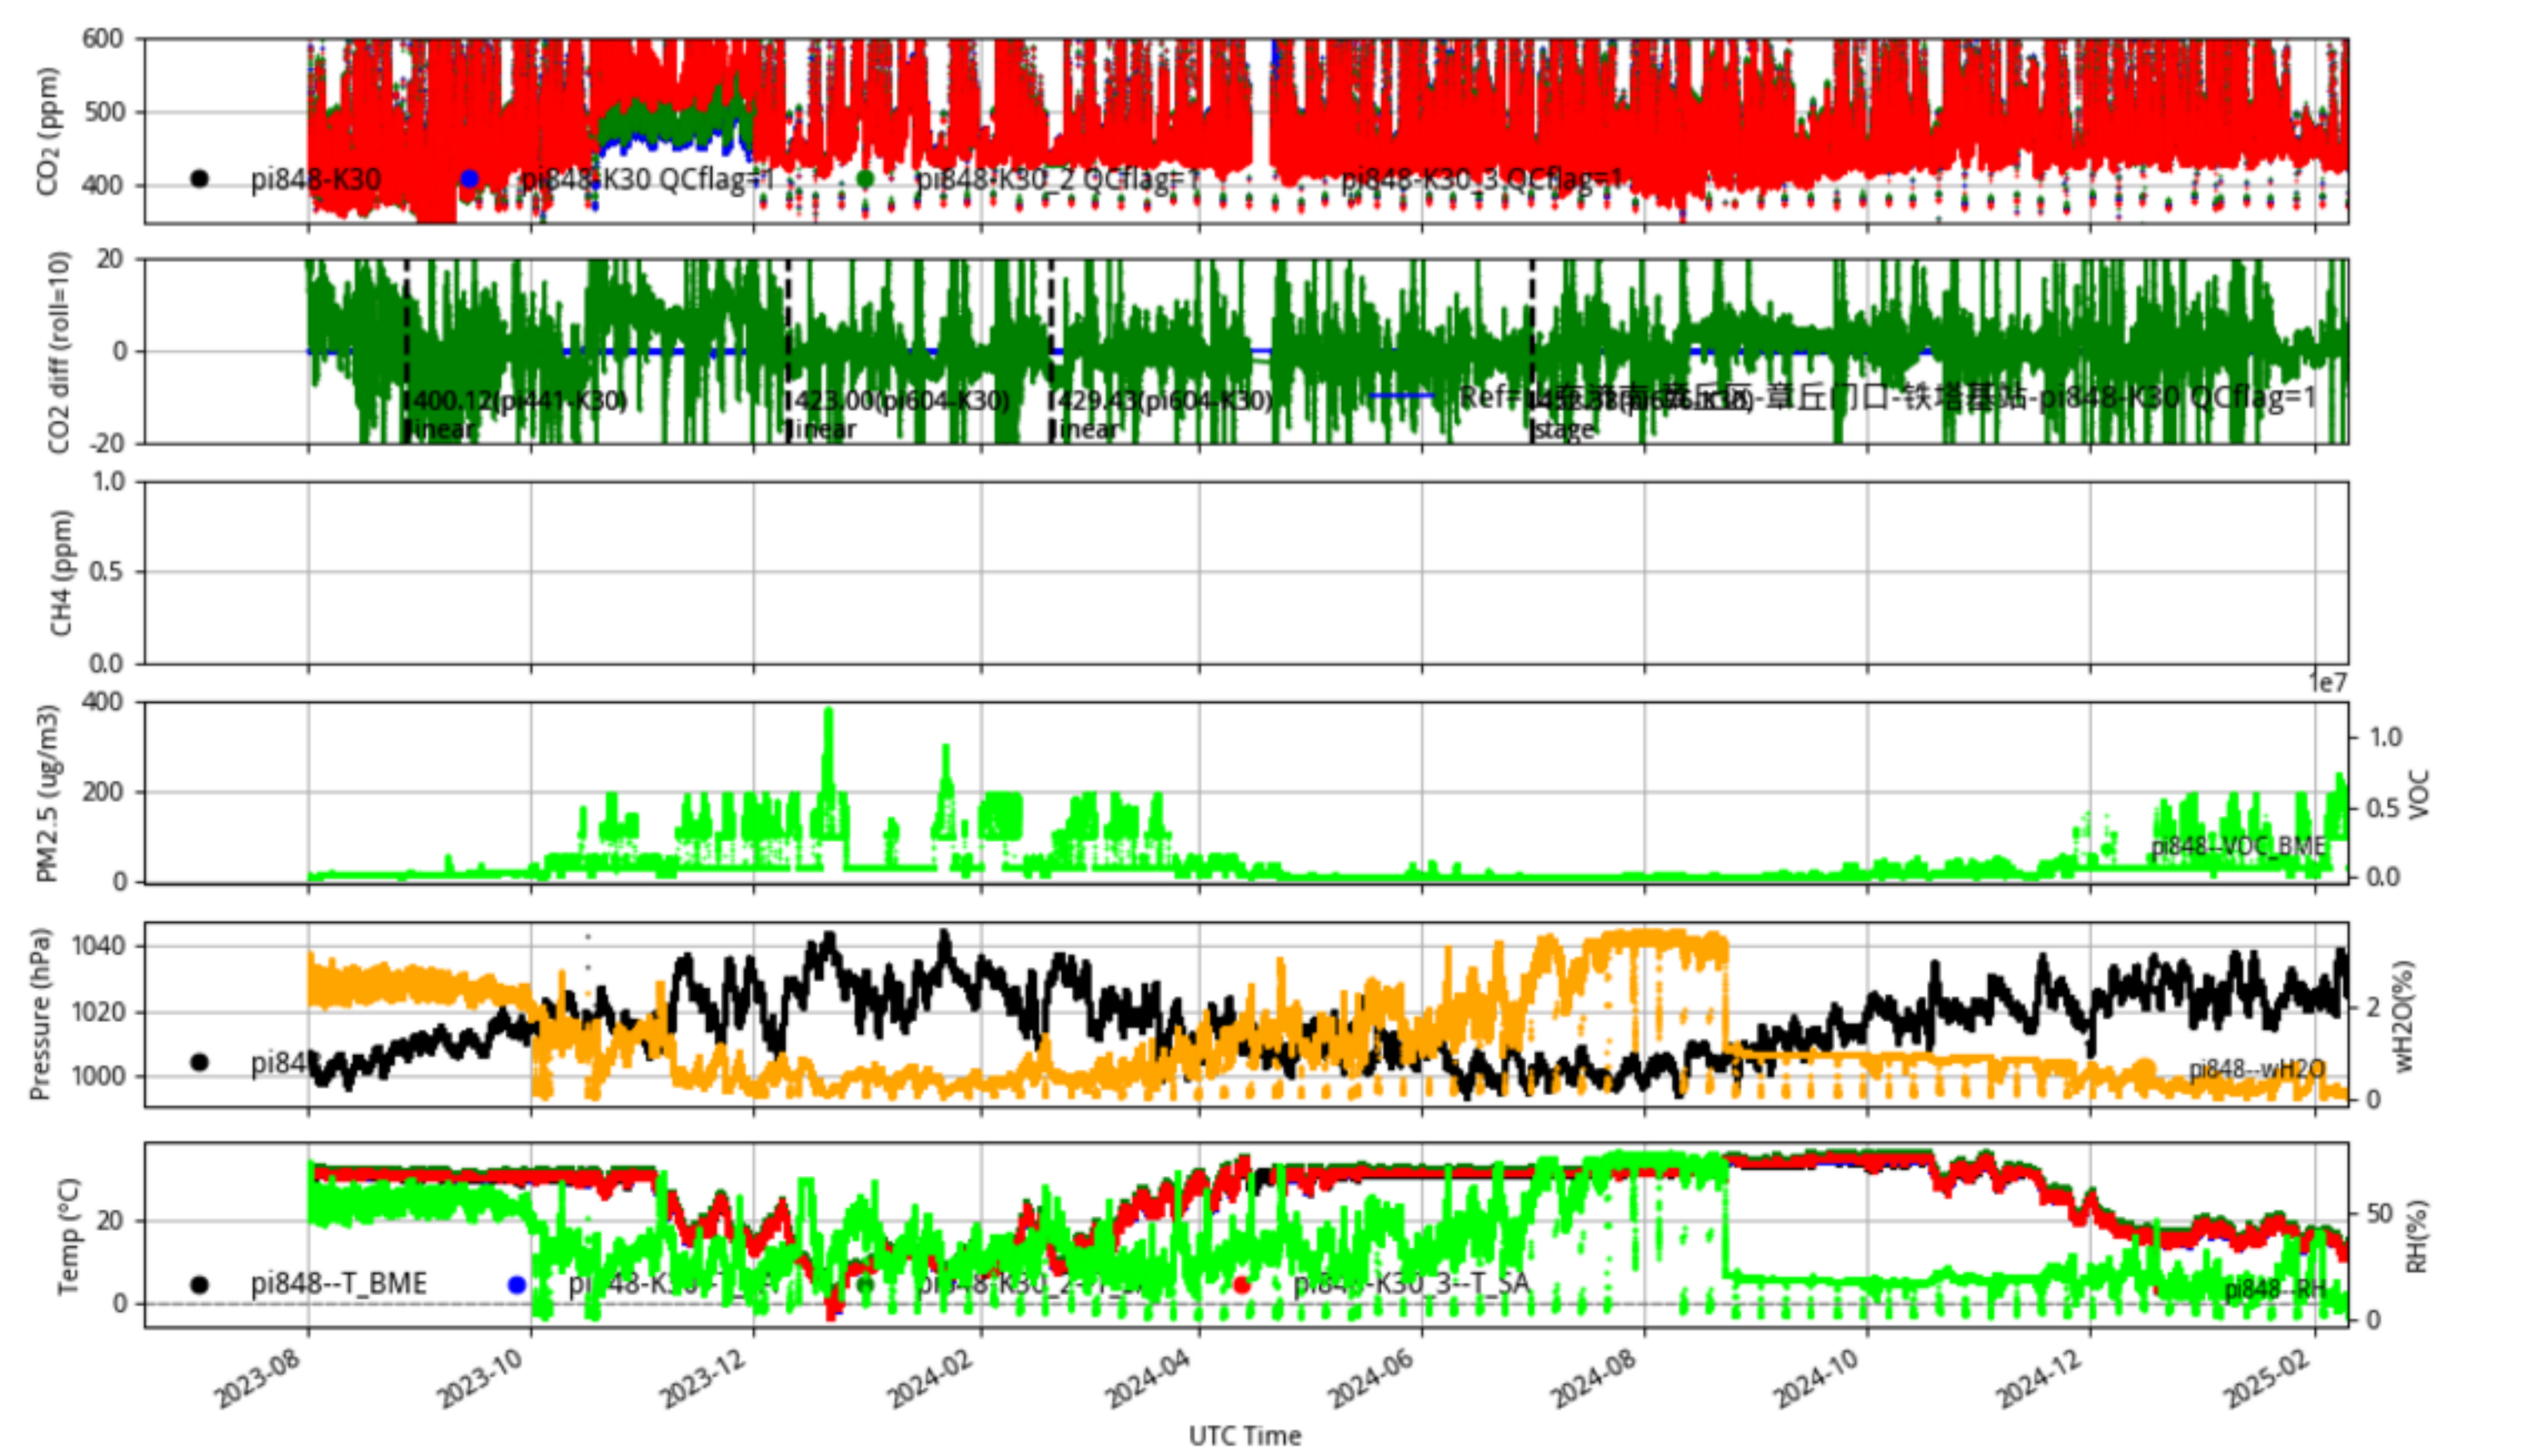

山东济南-章丘区-章丘门口-铁塔基站 pi848 Jinan_Jinan60 min/L1.0 pi848--30-days

Plot created: 2025-02-10 02:04 UTC