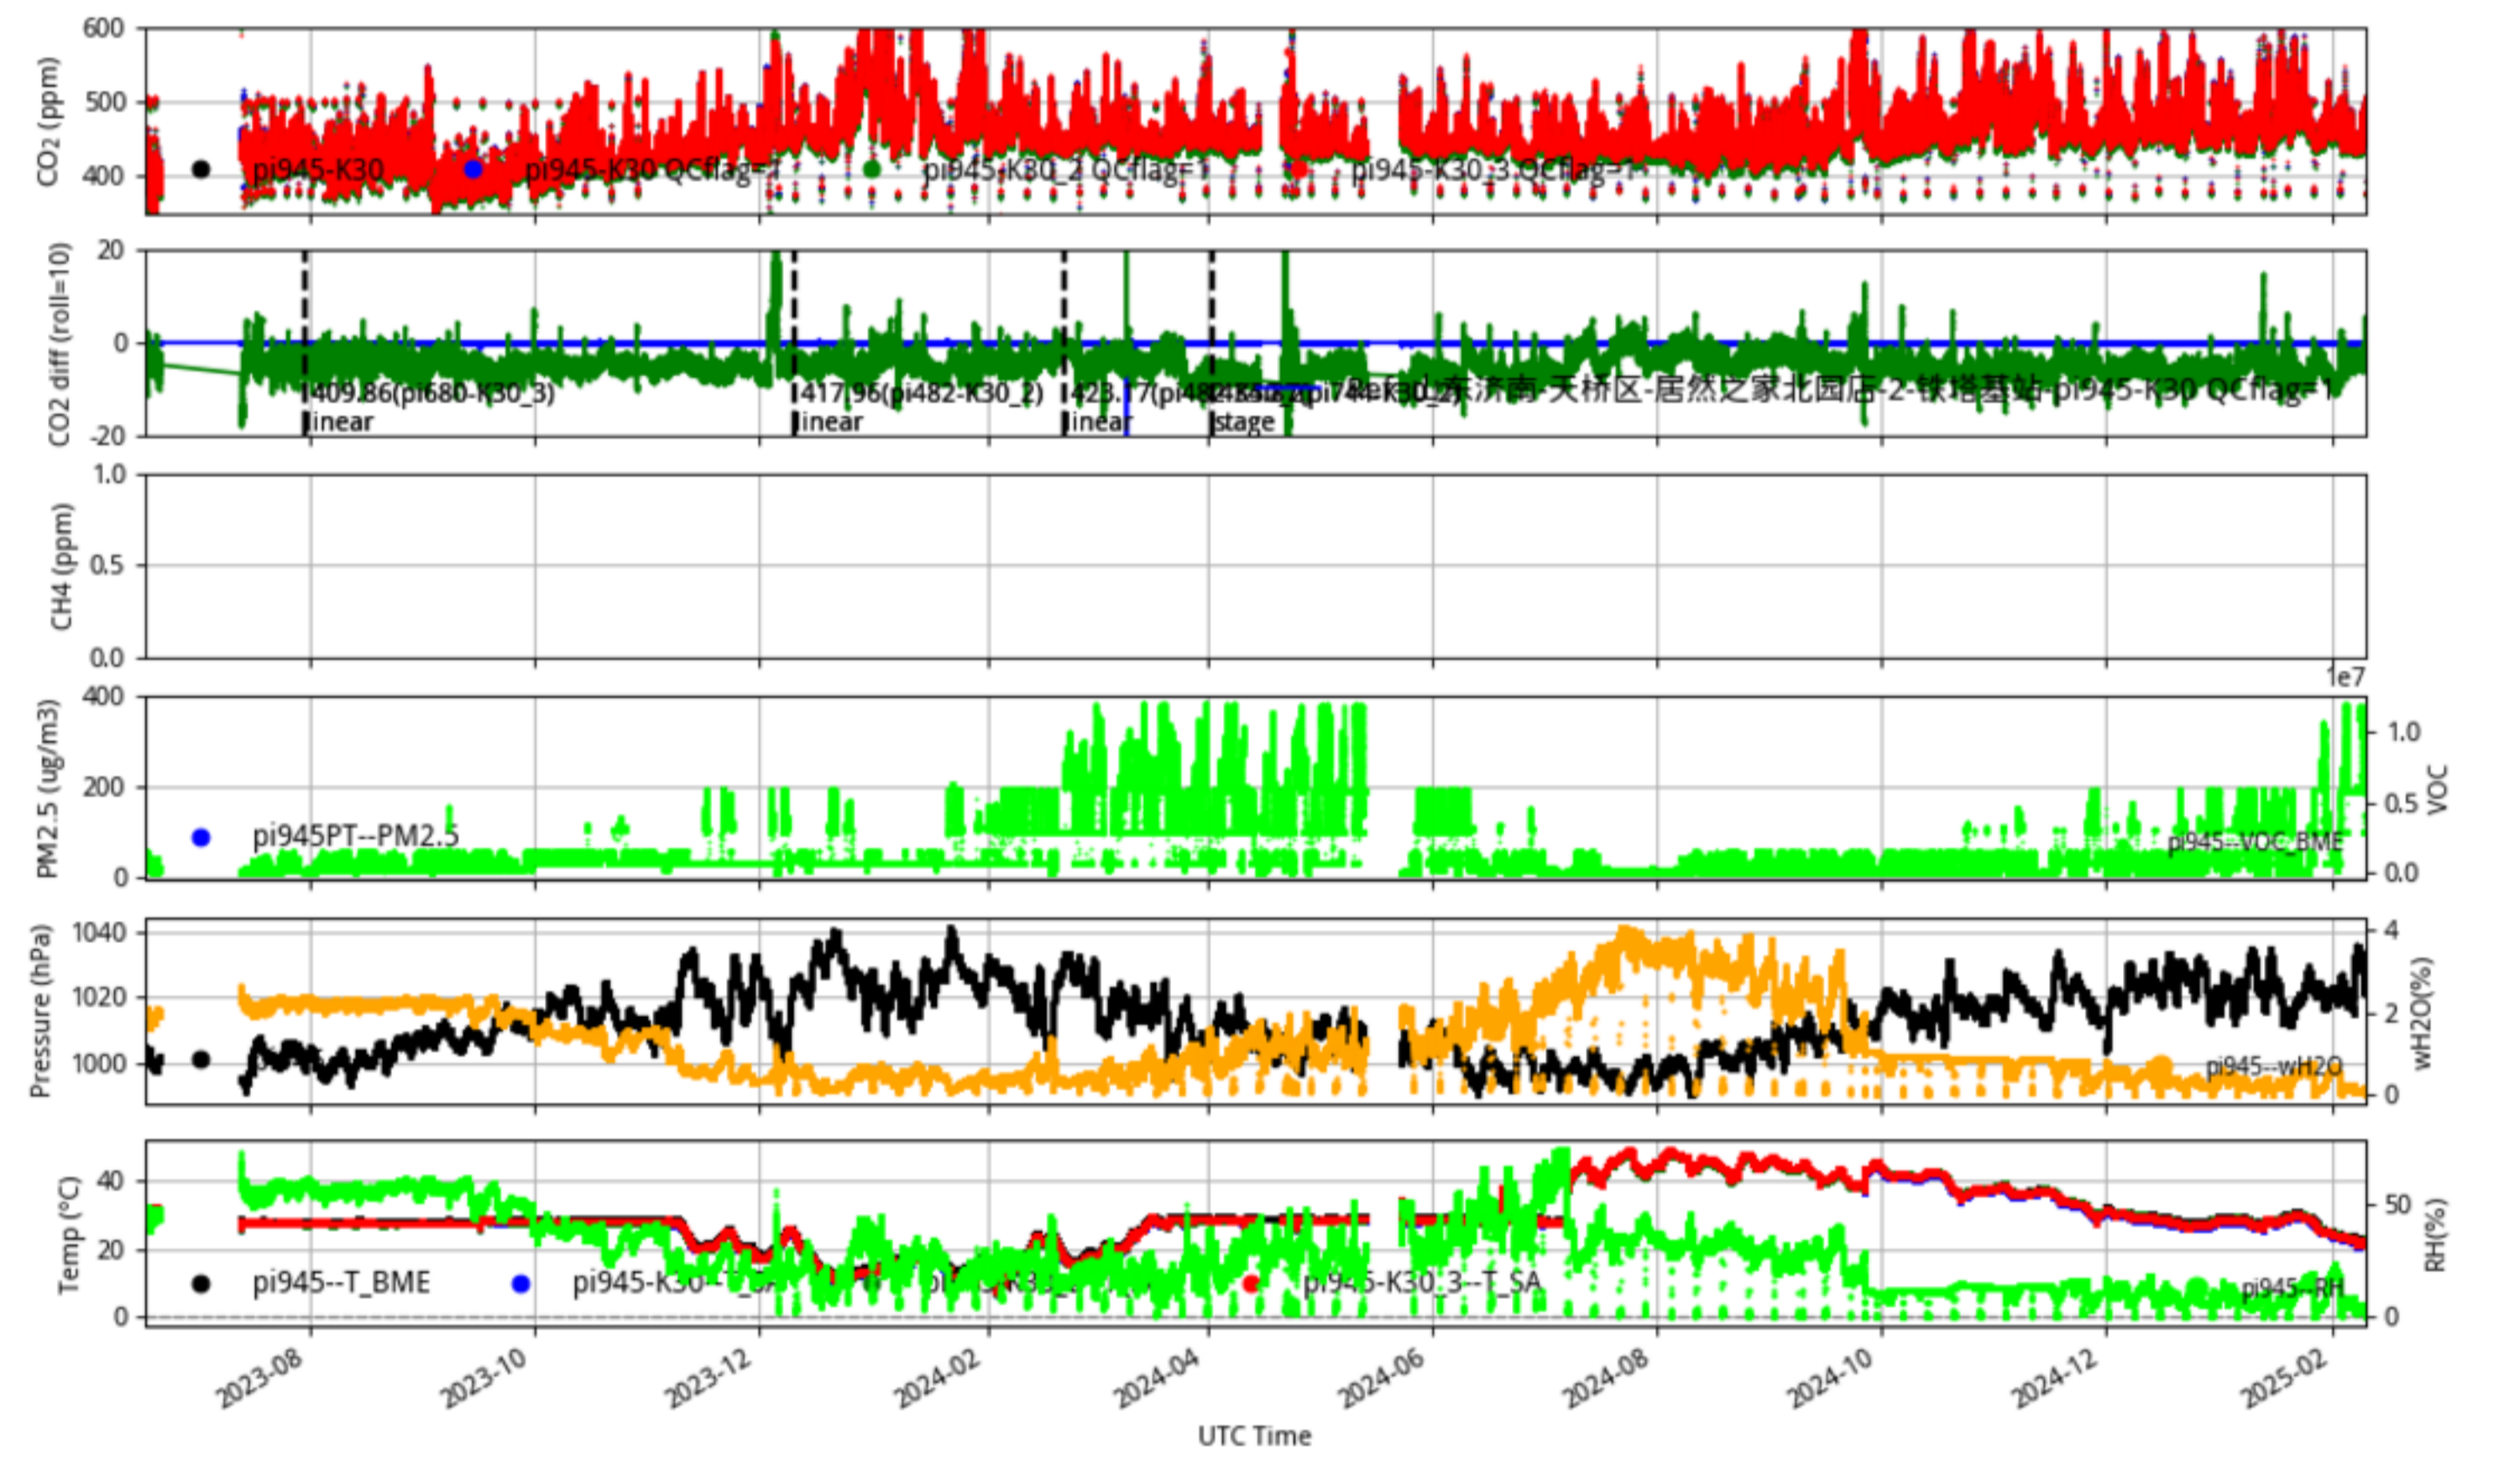

山东济南-天桥区-居然之家北园店-2-铁塔基站 pi945 Jinan_Jinan60 min/L1.0 pi945--30-days

Plot created: 2025-02-10 00:17 UTC