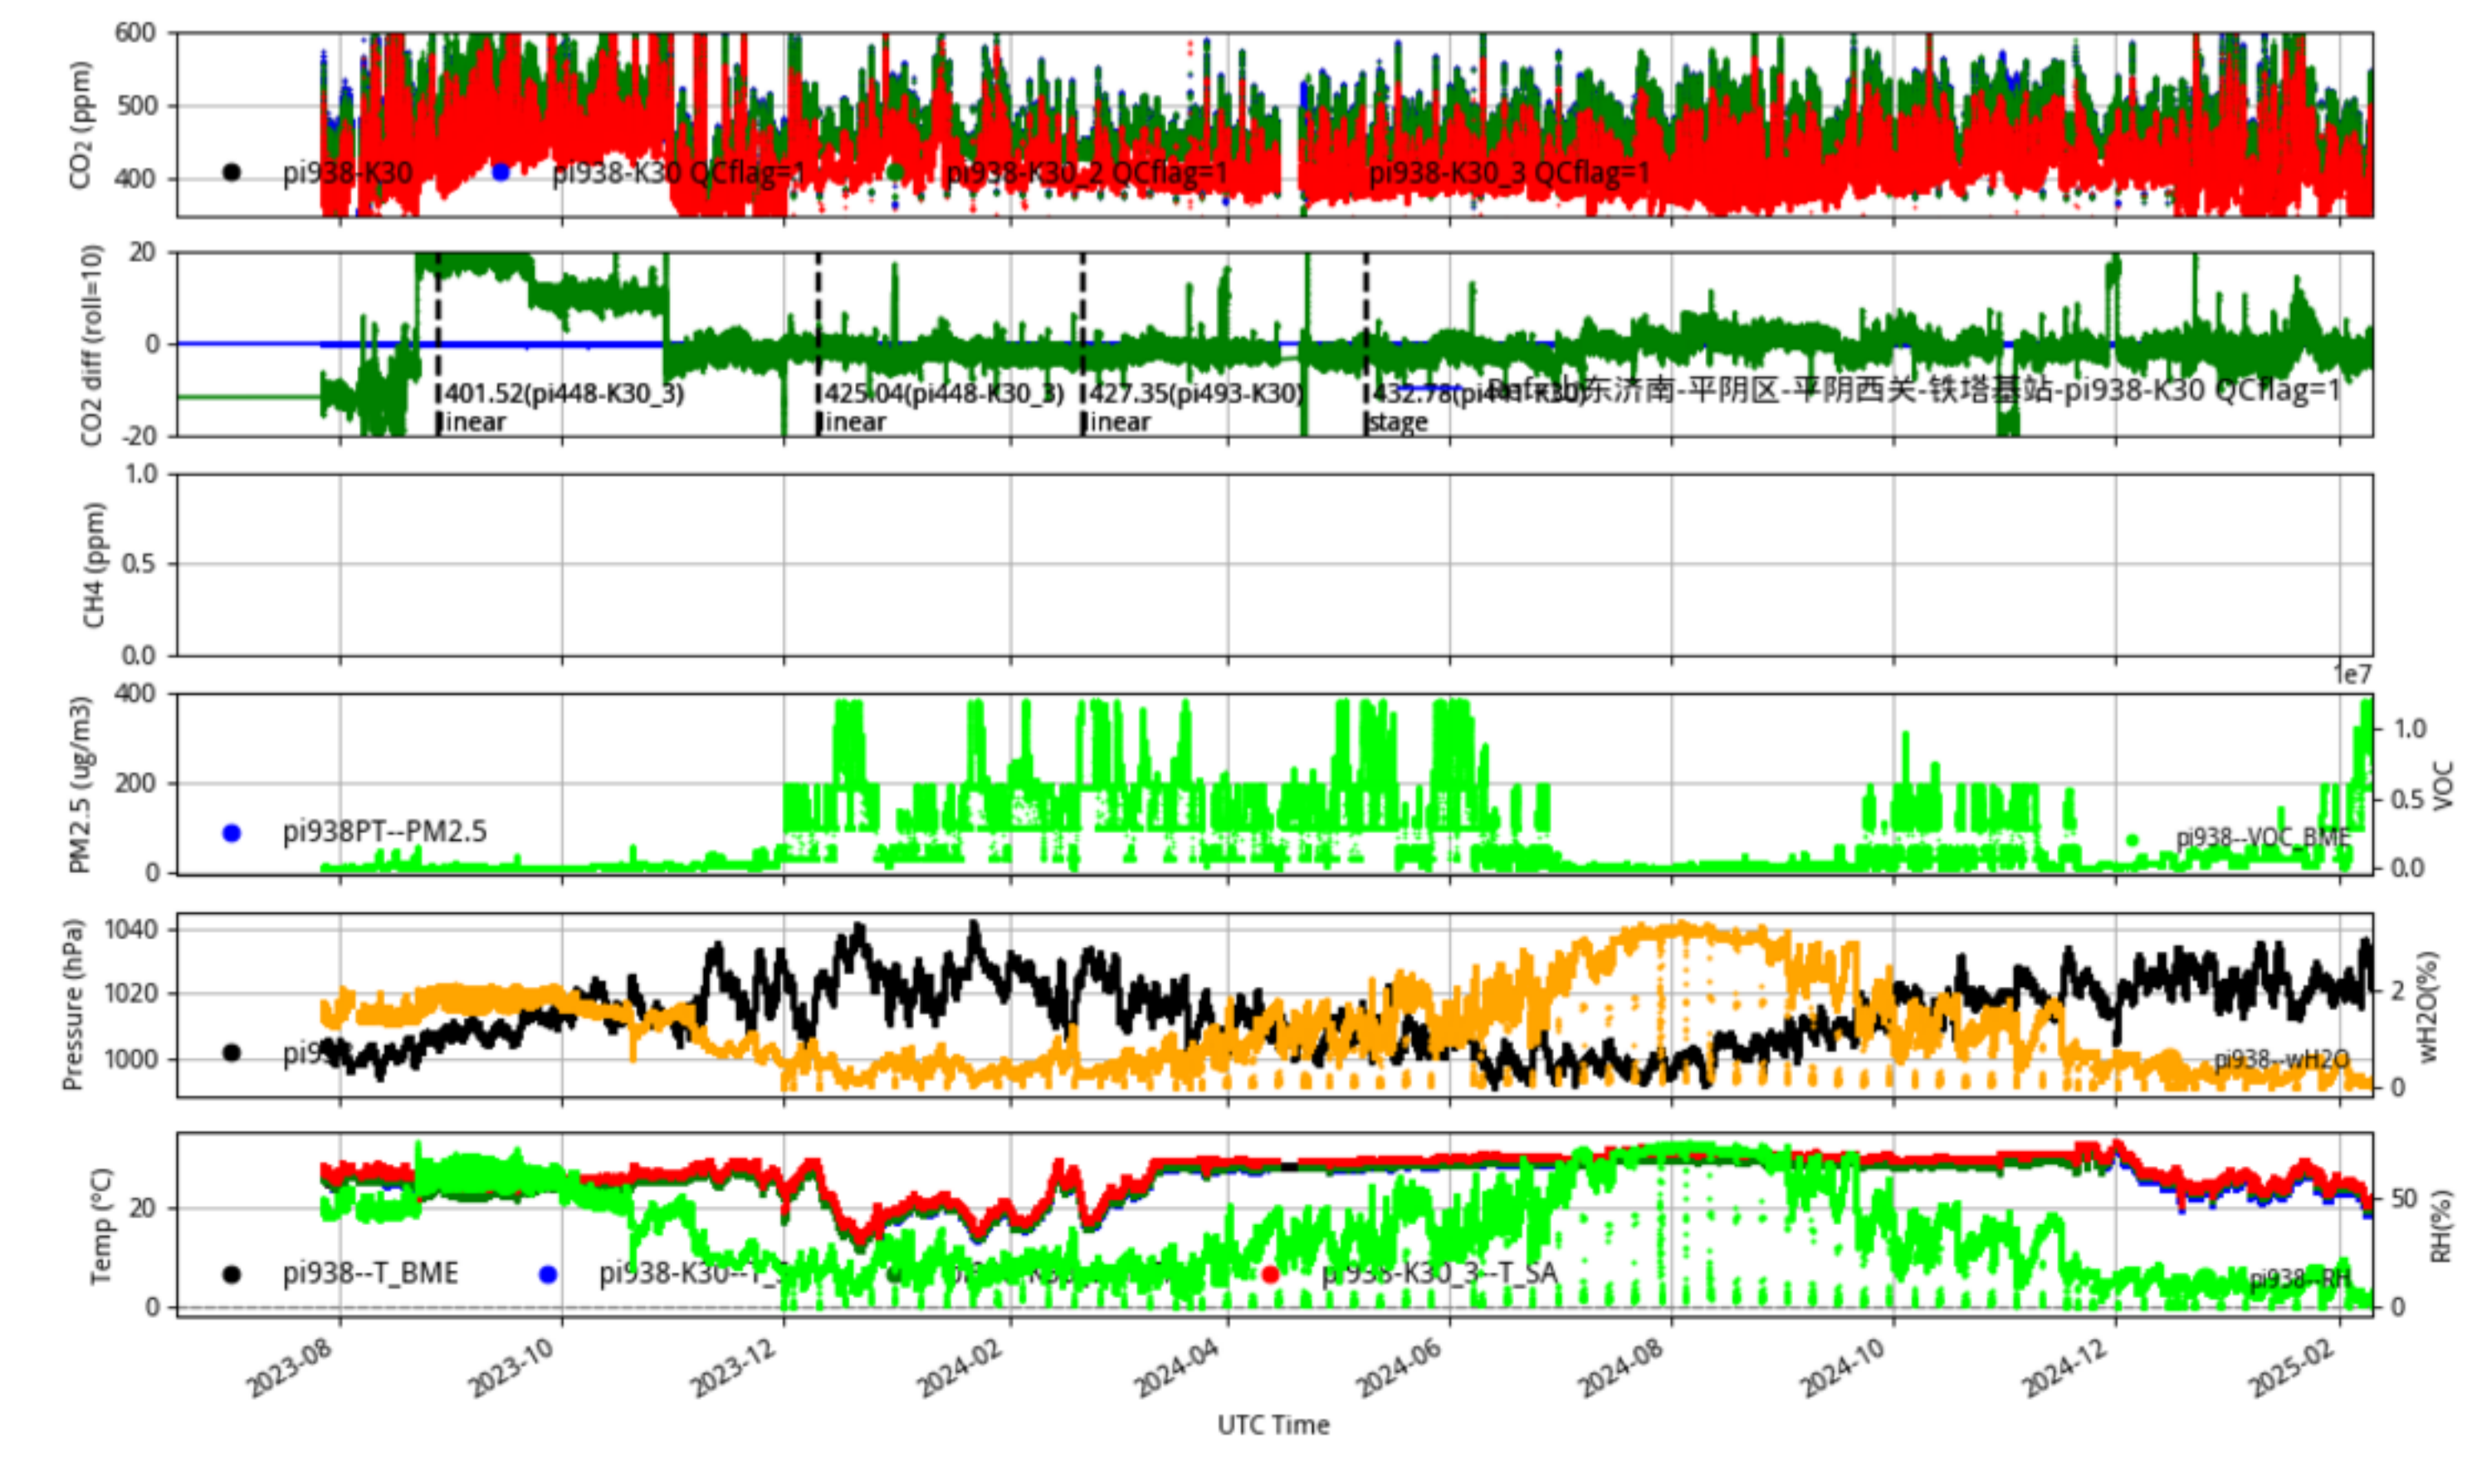

山东济南-平阴区-平阴西关-铁塔基站 pi938 Jinan_Jinan60 min/L1.0 pi938--30-days

Plot created: 2025-02-10 05:27 UTC