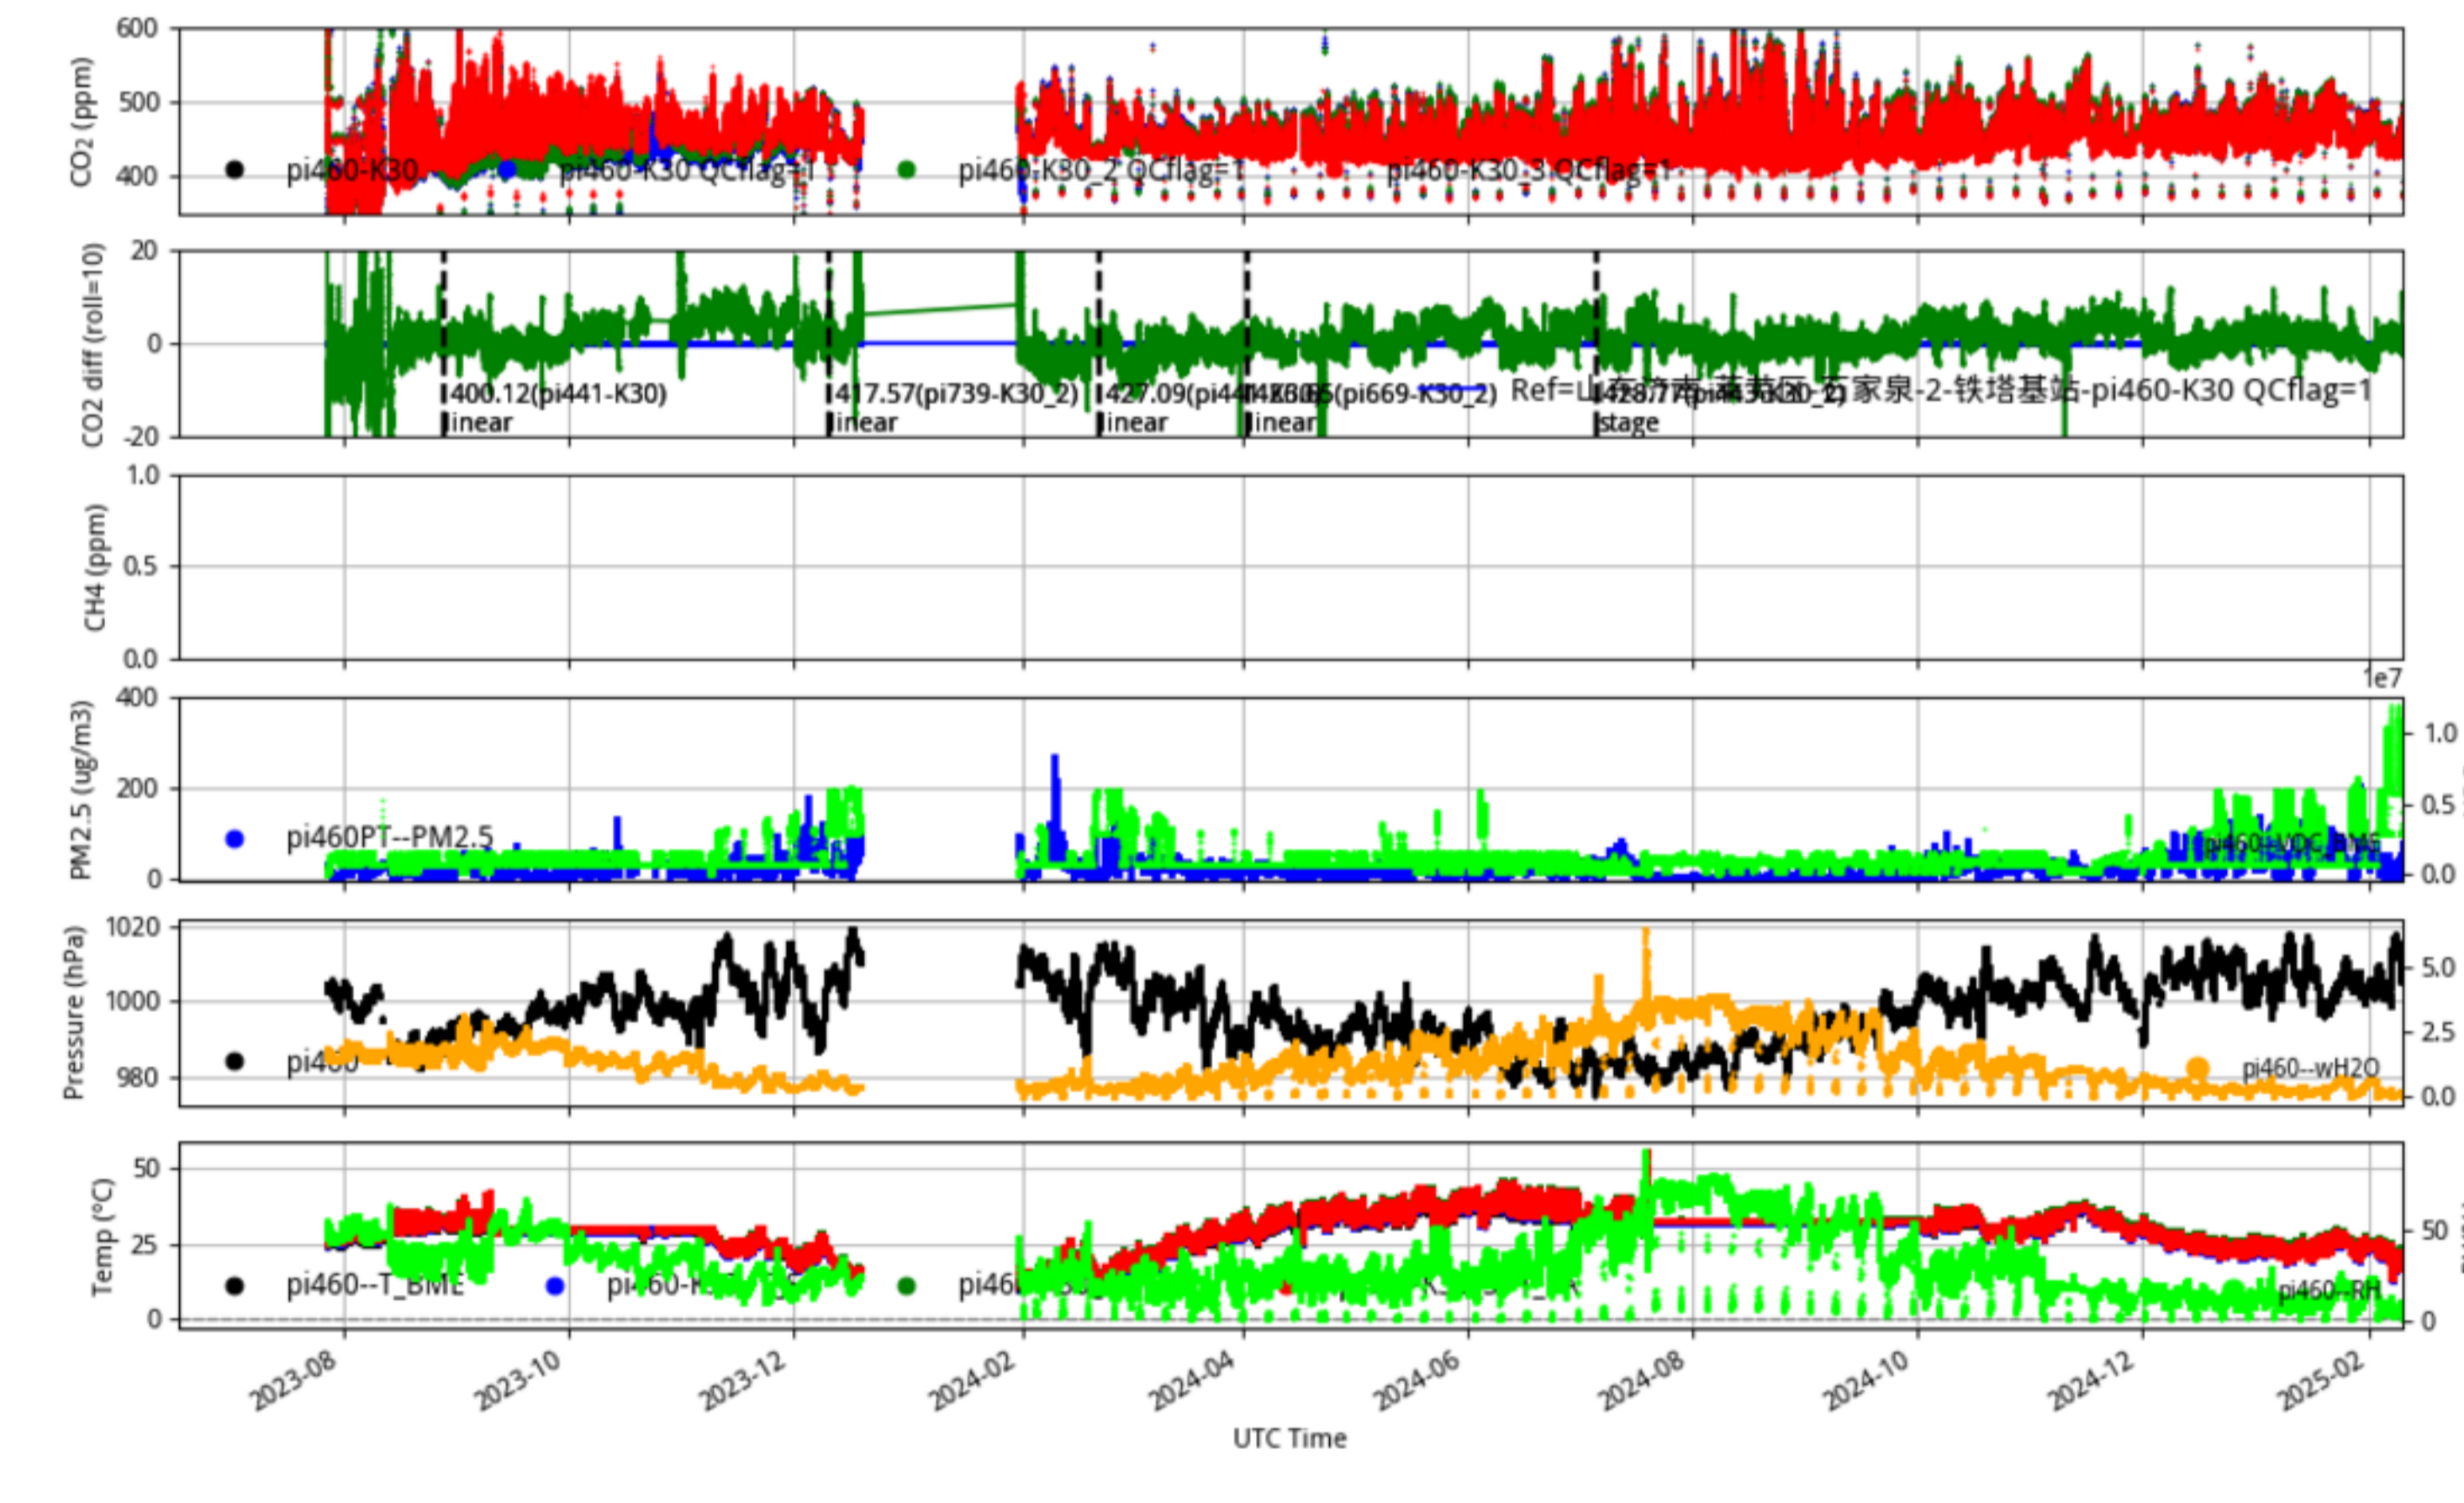

山东济南-莱芜区-石家泉-2-铁塔基站 pi460 Jinan_Jinan60 min/L1.0 pi460--30-days

Plot created: 2025-02-10 03:42 UTC