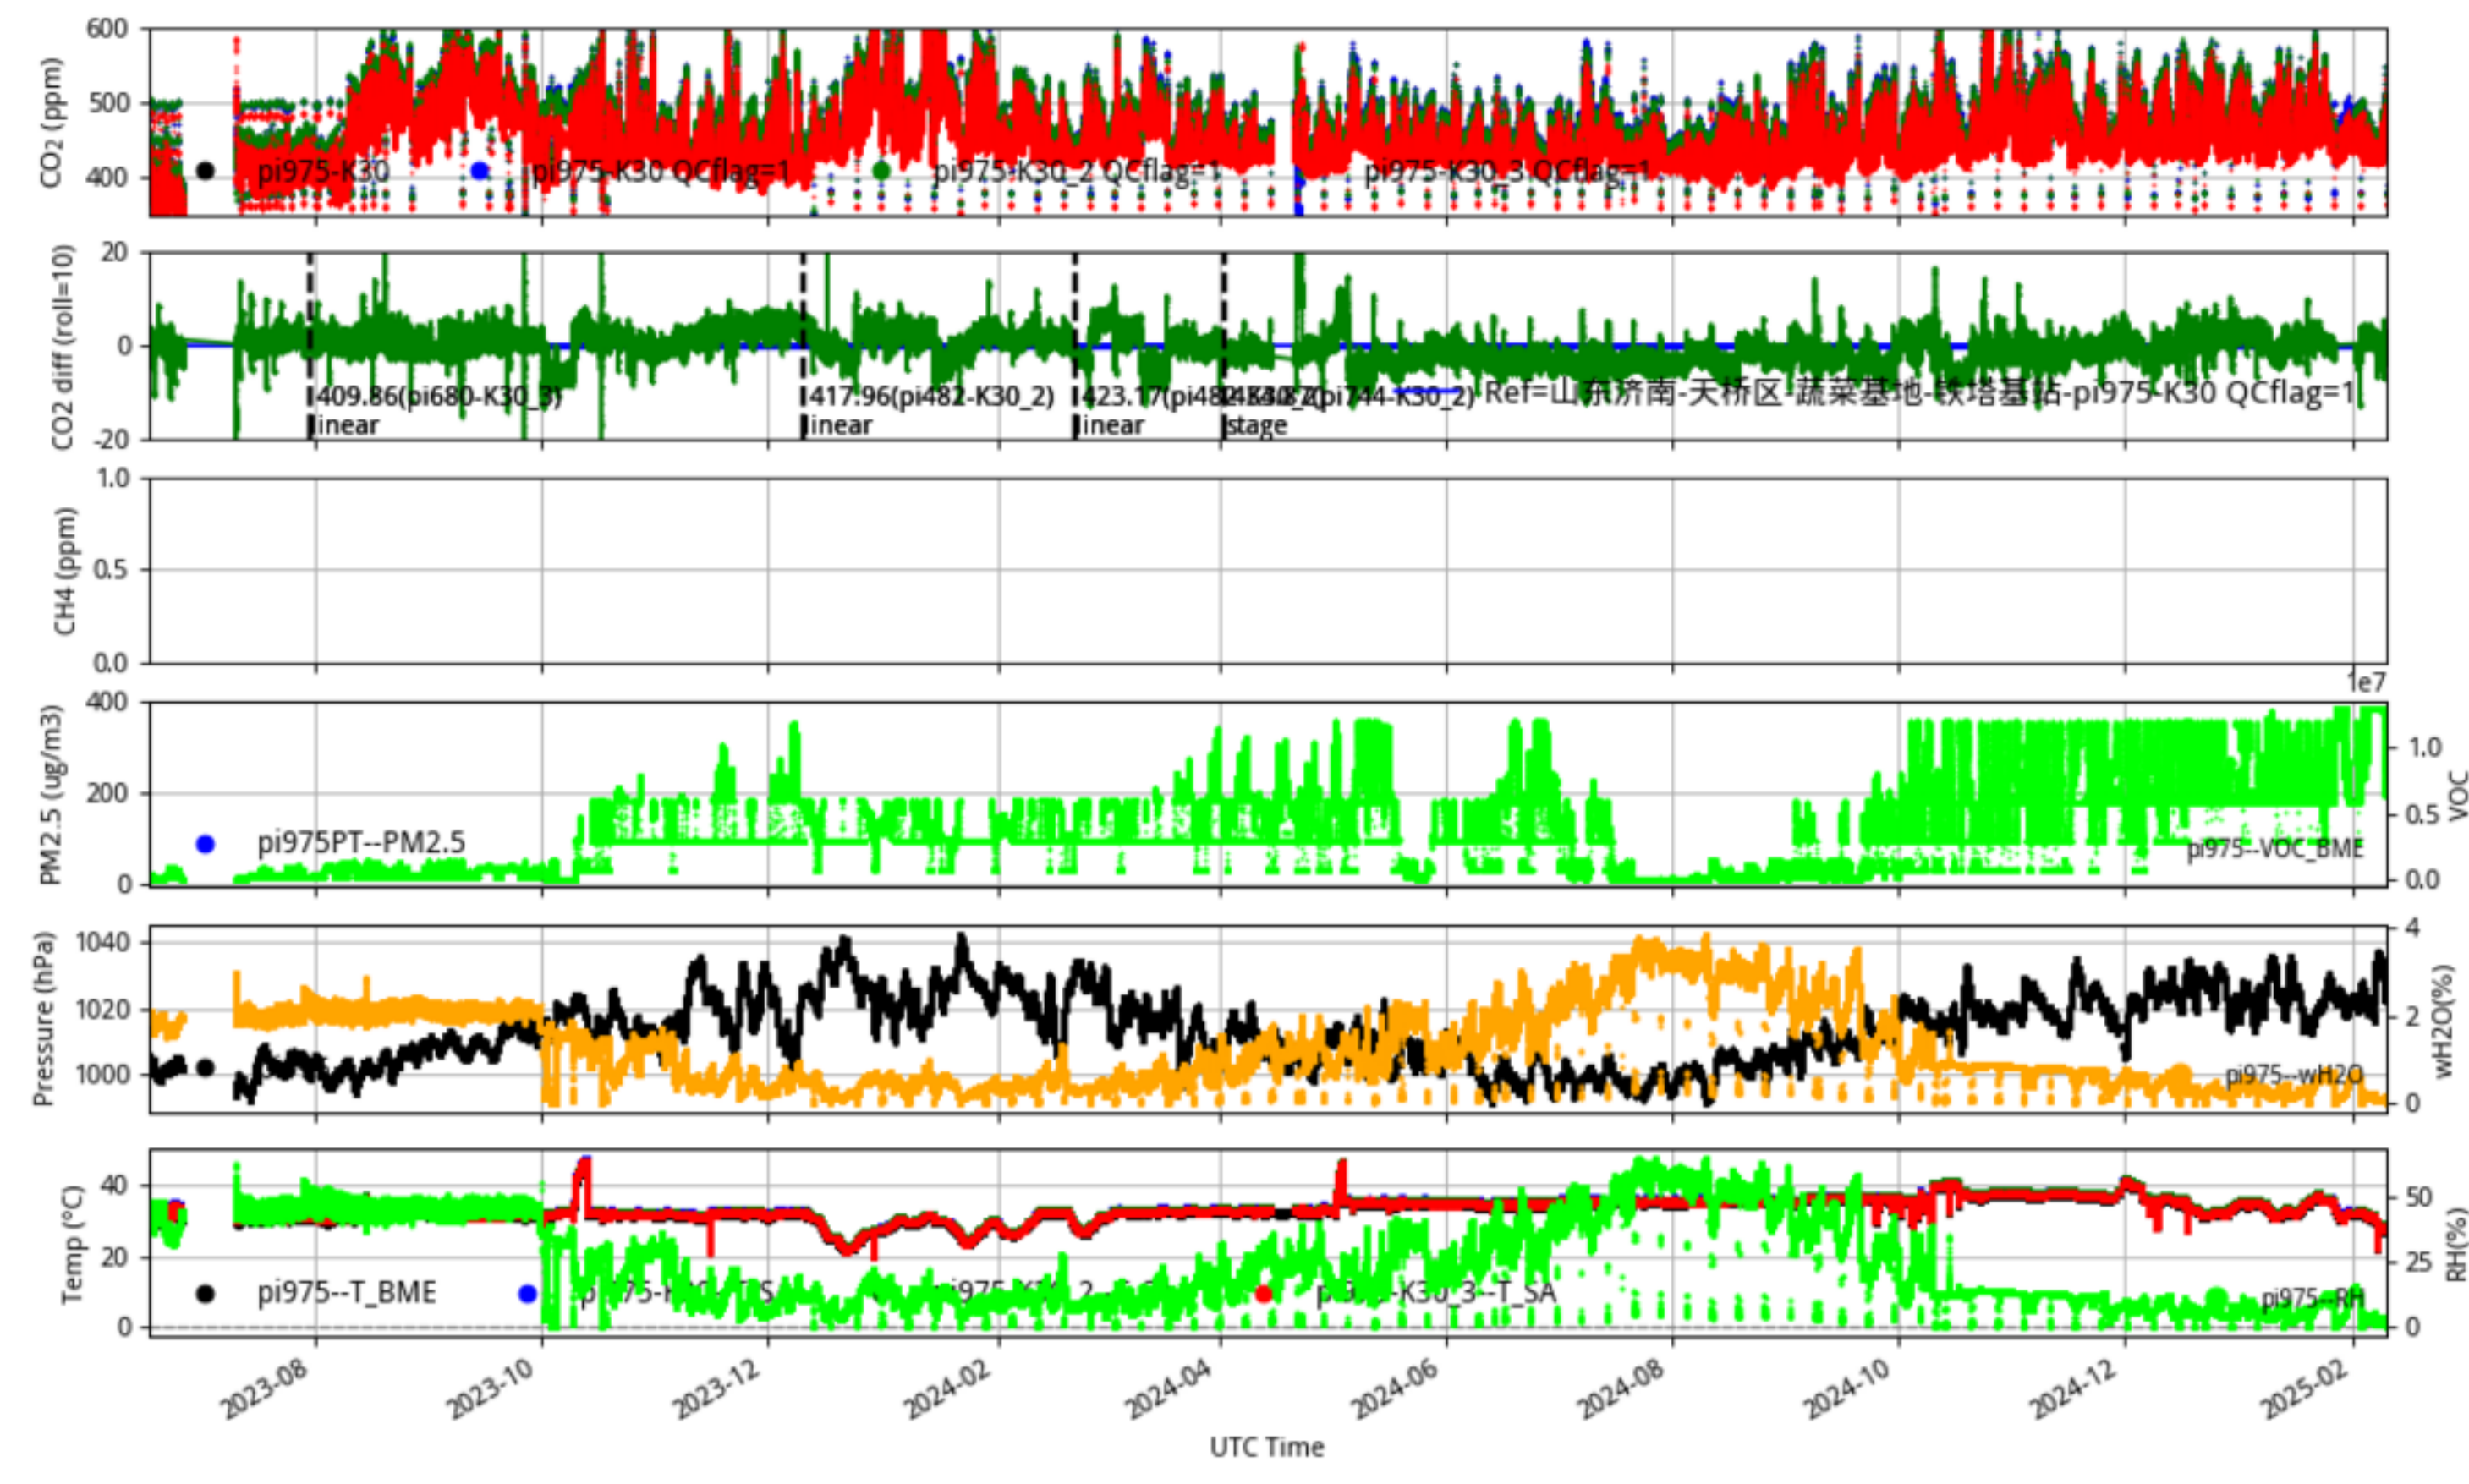

Plot created: 2025-02-10 00:50 UTC

montage-site_plot3-Jinan_Jinan60.pdf

山东济南-莱芜区-大王庄四合街村东-铁塔基站 pi974 Jinan_Jinan60 min/L1.0 pi974--30-days

Plot created: 2025-02-10 03:11 UTC

山东济南-天桥区-蔬菜基地-铁塔基站 pi975 Jinan_Jinan60 min/L1.0 pi975--30-days

Plot created: 2023-10-30 20:23 UTC