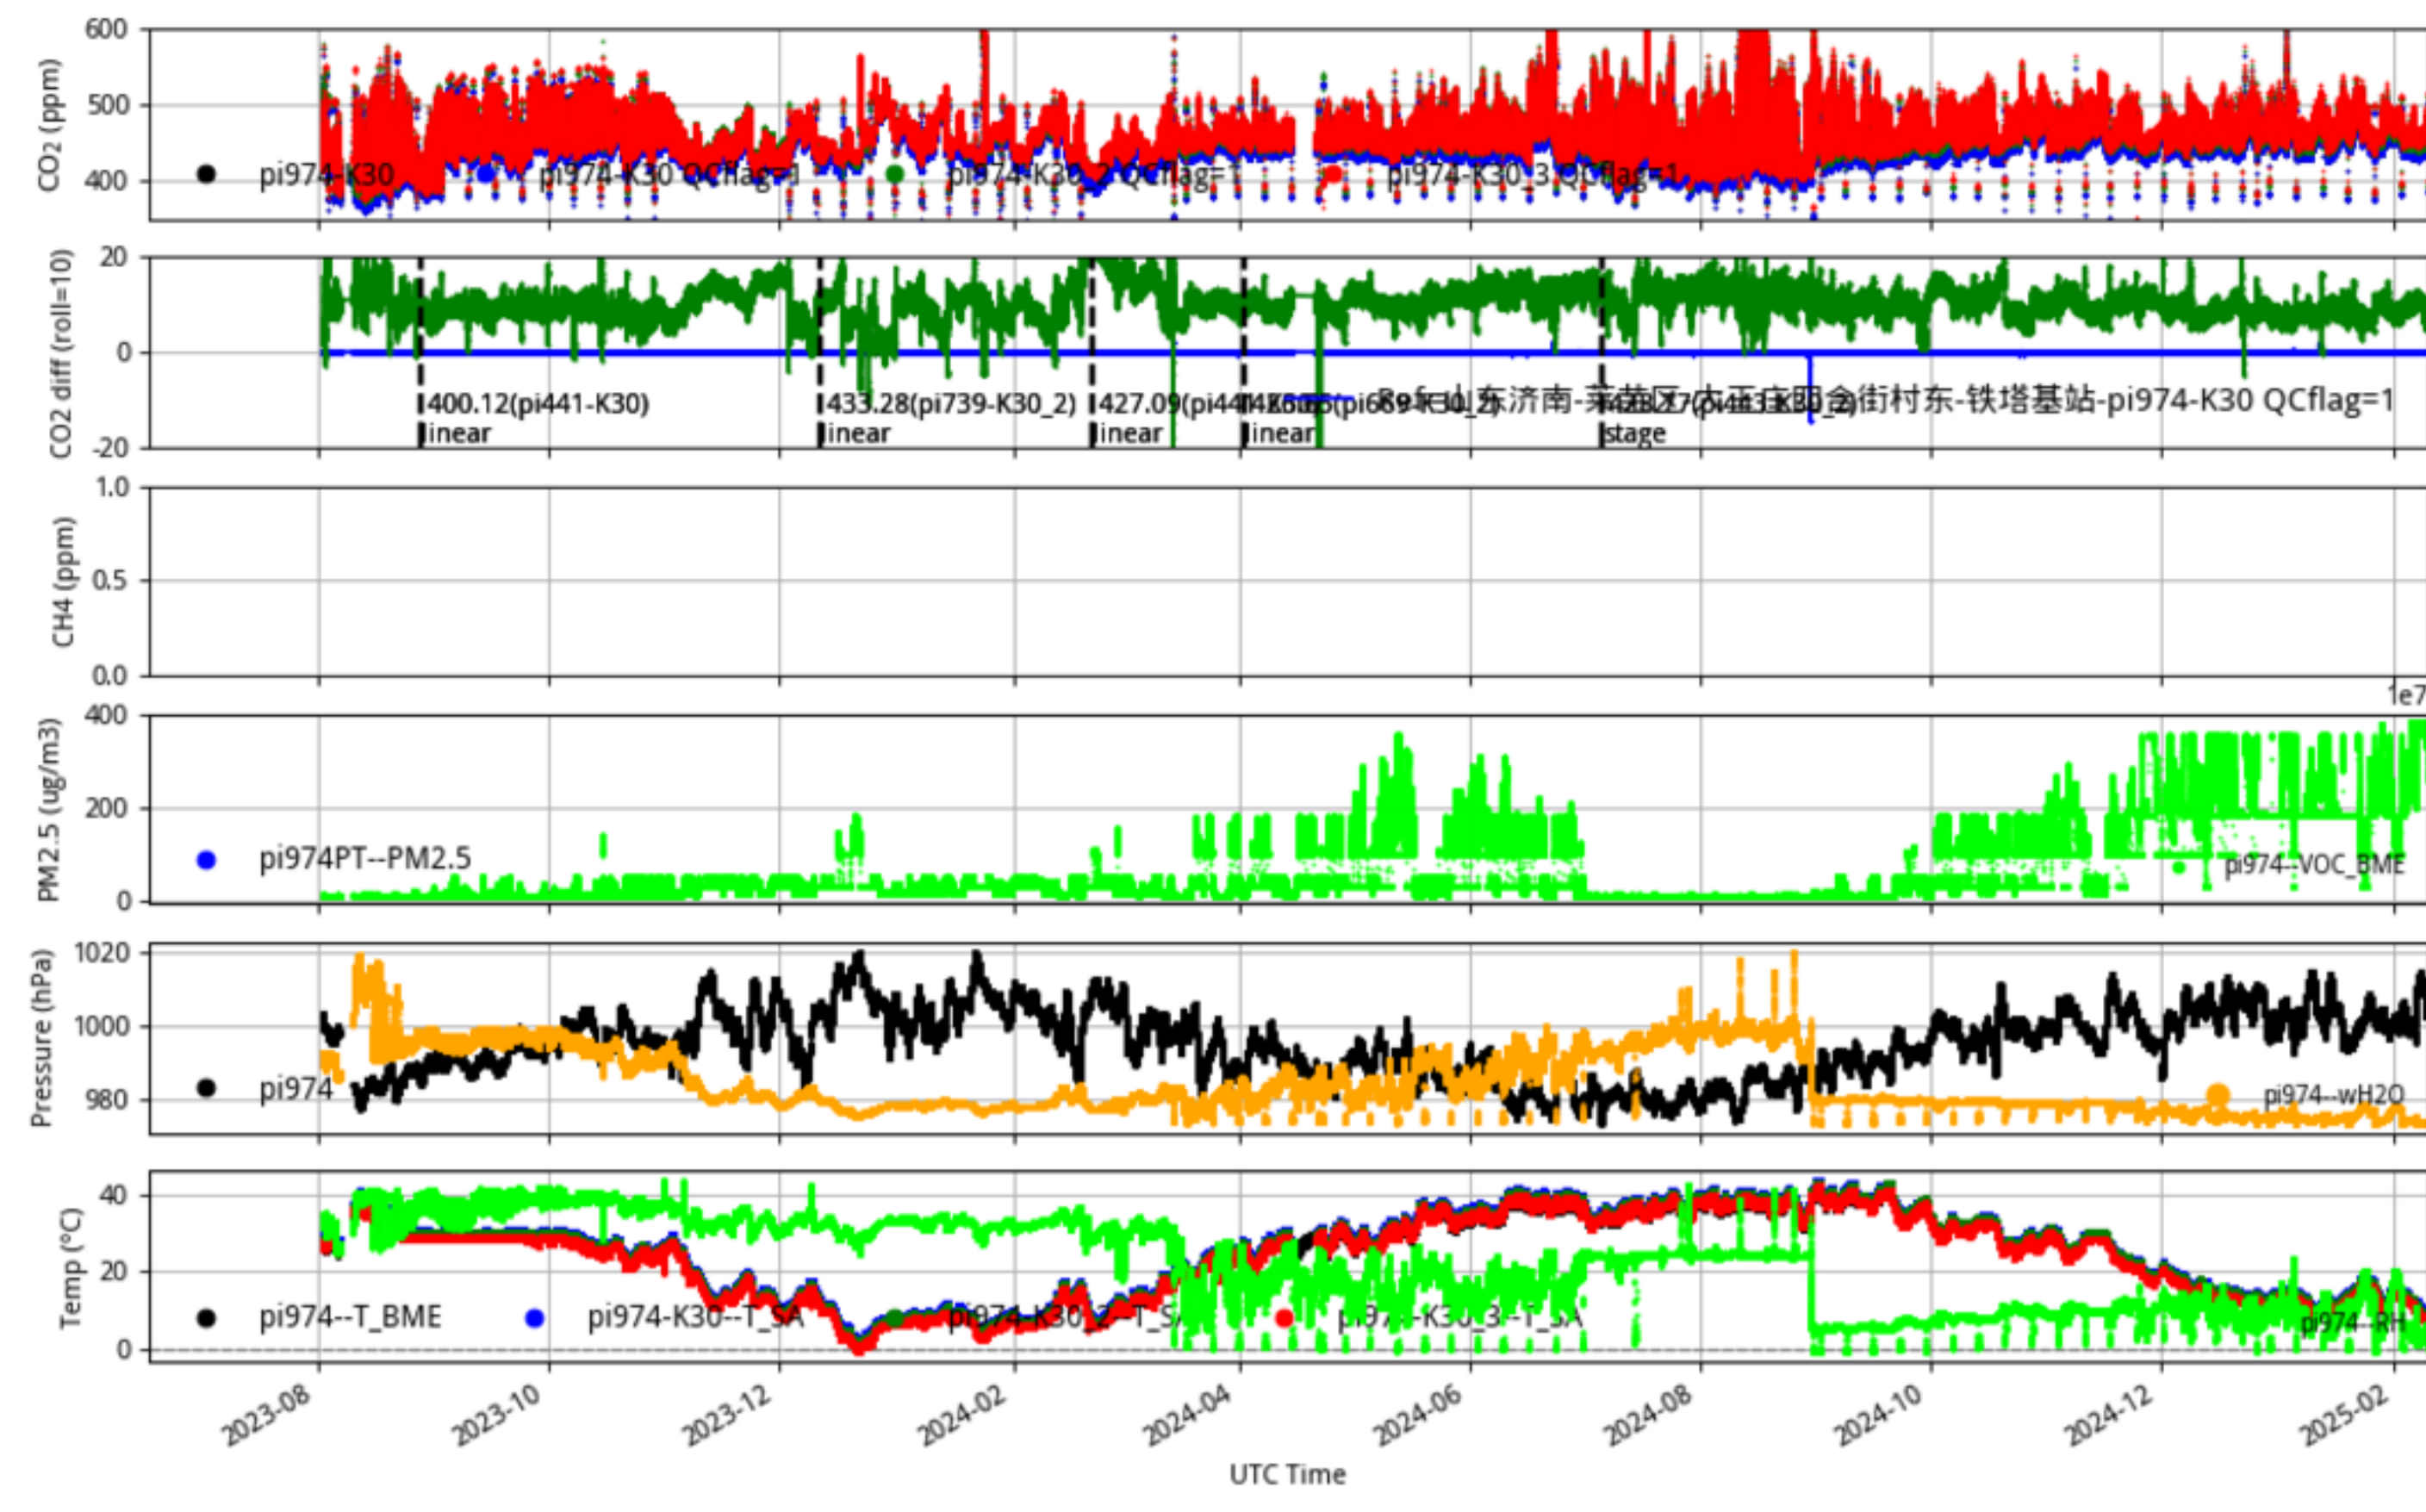

山东济南-章丘区-圣井南罗-铁塔基站 pi968 Jinan_Jinan60 min/L1.0 pi968--30-days

Plot created: 2024-04-20 21:03 UTC

山东济南-莱芜区-鹏泉汶阳花园YD-铁塔基站 pi972 Jinan_Jinan60 min/L1.0 pi972--30-days

Plot created: 2024-01-31 21:44 UTC

山东济南-历下区-甸柳十楼-铁塔基站 pi973 Jinan_Jinan60 min/L1.0 pi973--30-days

Plot created: 2025-02-10 00:50 UTC

montage-site_plot3-Jinan_Jinan60.pdf

山东济南-莱芜区-大王庄四合街村东-铁塔基站 pi974 Jinan_Jinan60 min/L1.0 pi974--30-days

Plot created: 2025-02-10 03:11 UTC

山东济南-天桥区-蔬菜基地-铁塔基站 pi975 Jinan_Jinan60 min/L1.0 pi975--30-days

Plot created: 2023-10-30 20:23 UTC