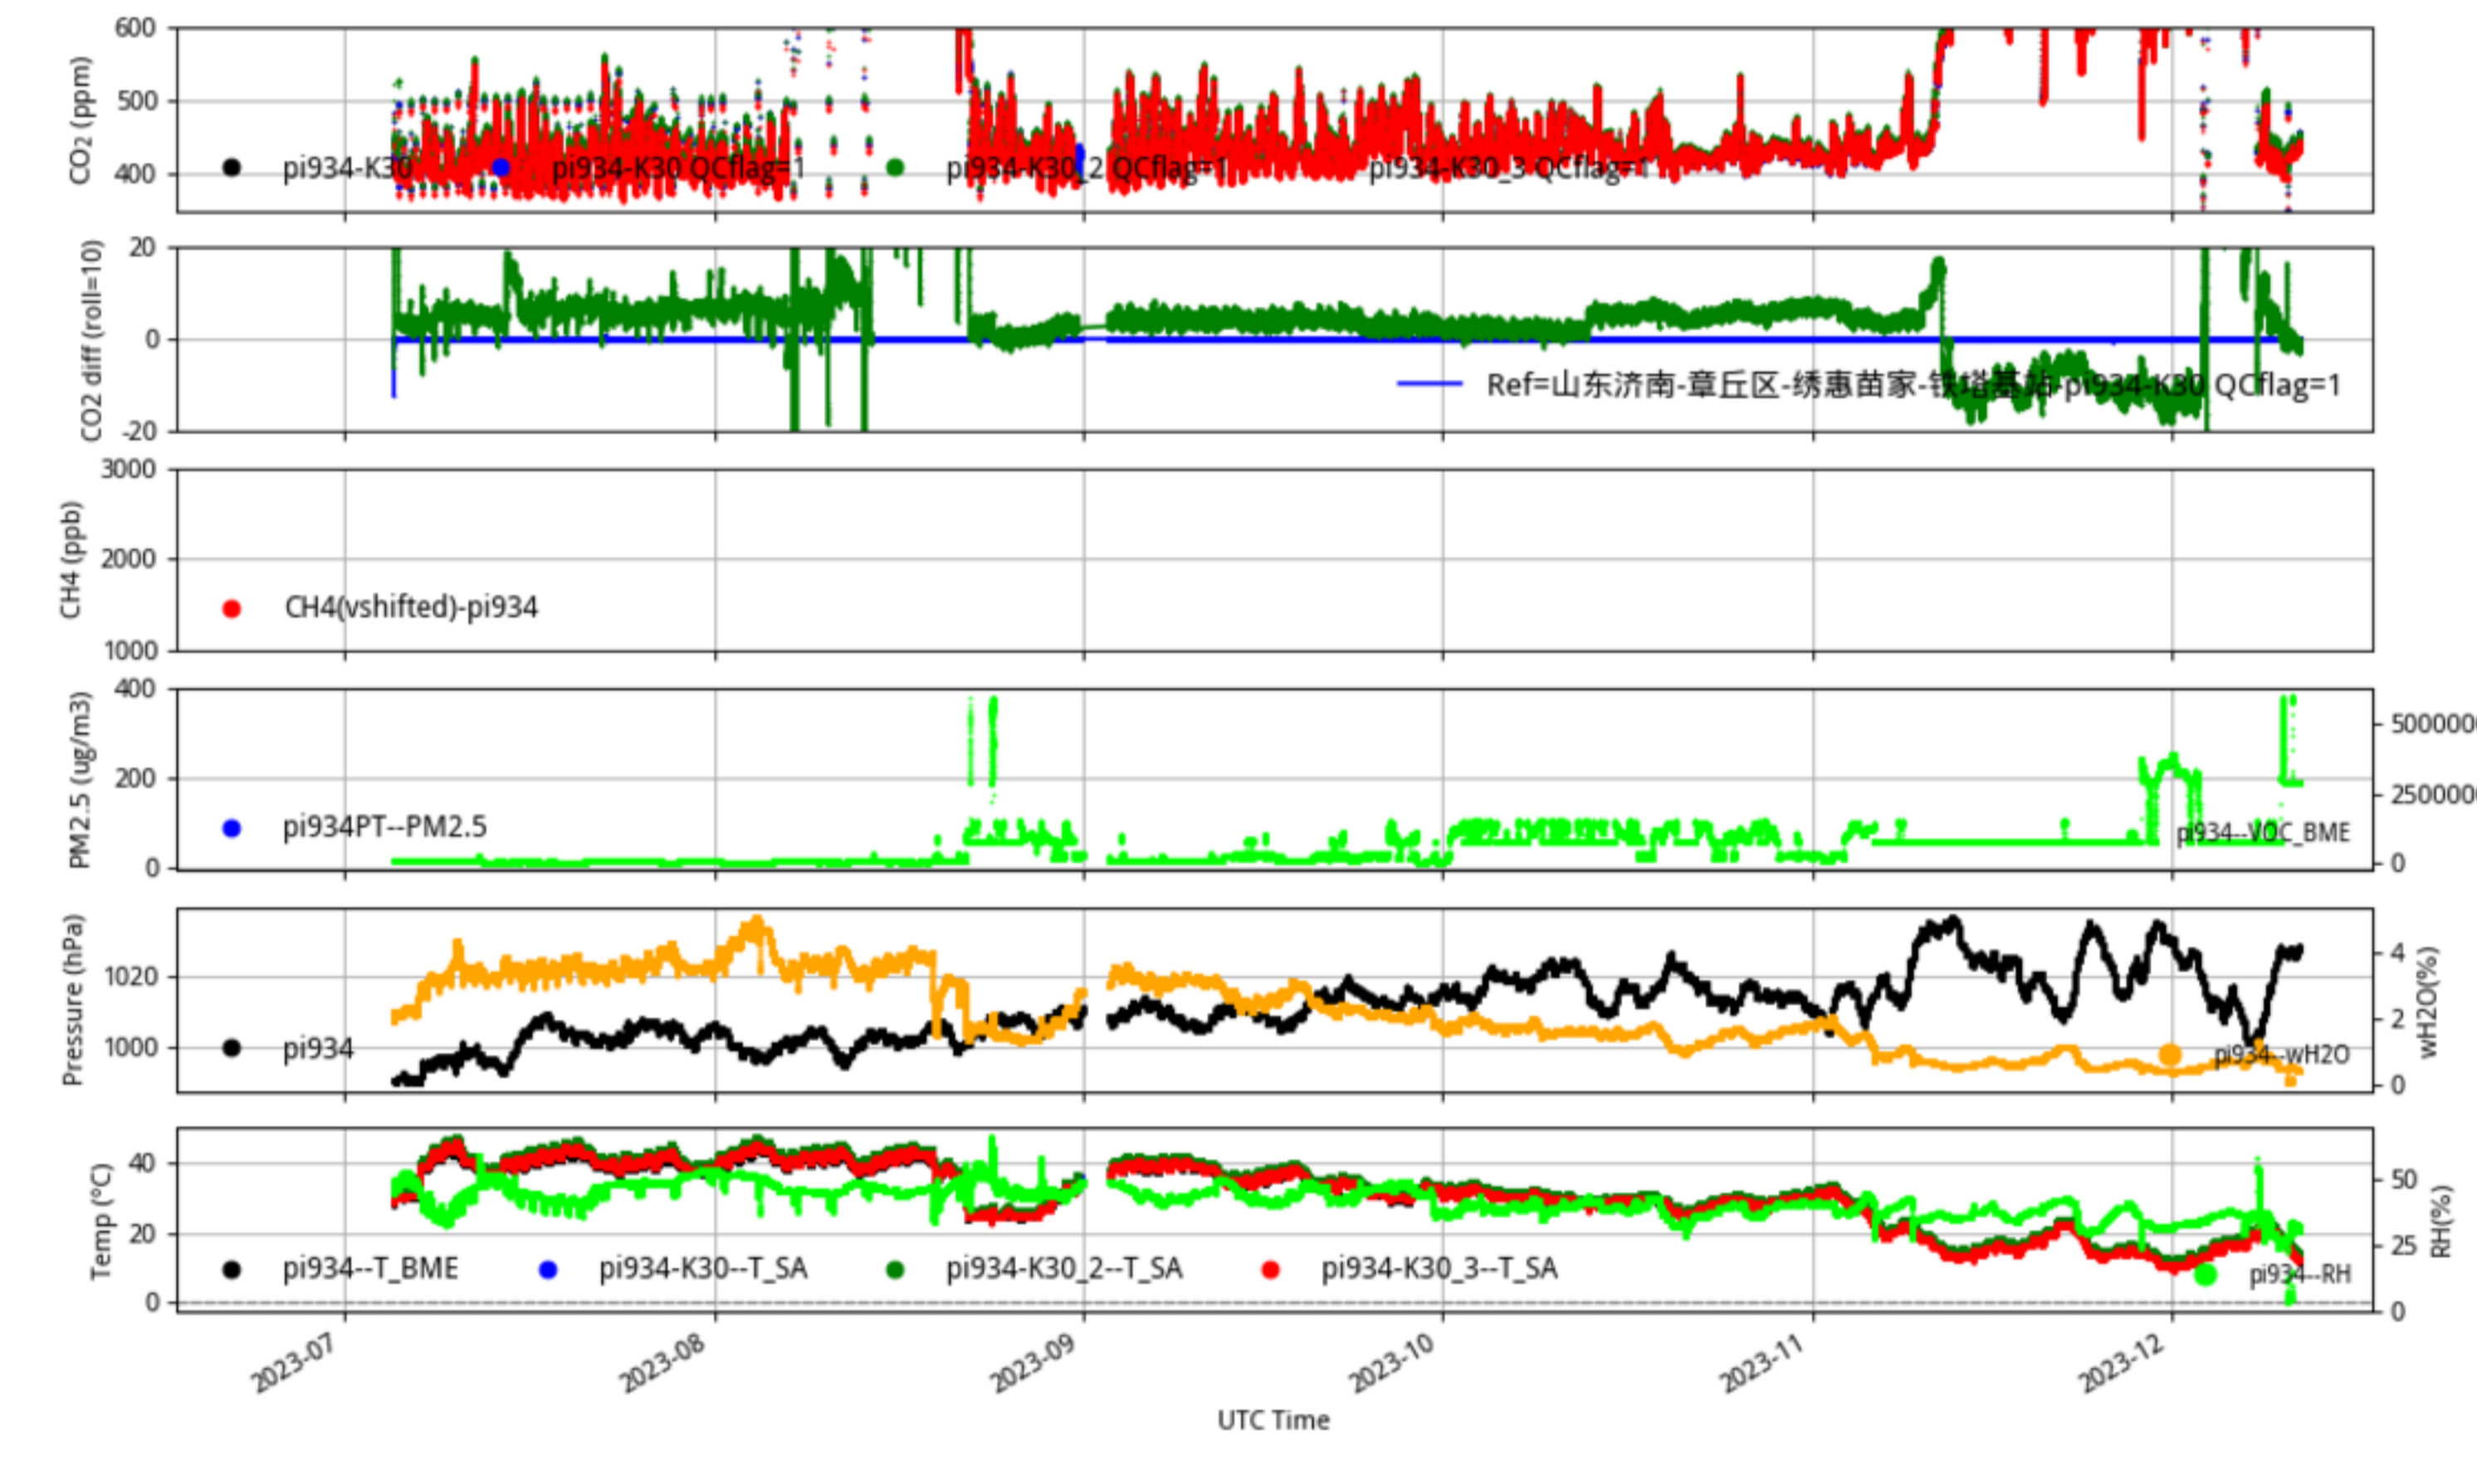

山东济南-起步区-济阳太平董家-铁塔基站 pi928 Jinan_Jinan60 min/L1.0 pi928--30-days

Plot created: 2025-02-10 05:05 UTC

山东济南-章丘区-阎家峪马闹坡-铁塔基站 pi929 Jinan_Jinan60 min/L1.0 pi929--30-days

Plot created: 2025-02-10 02:34 UTC

山东济南-历城区-孙村标志服厂-铁塔基站 pi932 Jinan_Jinan60 min/L1.0 pi932--30-days

Plot created: 2025-02-10 01:33 UTC

山东济南-章丘区-绣惠苗家-铁塔基站 pi934 Jinan_Jinan60 min/L1.0 pi934--30-days

Plot created: 2023-12-17 20:16 UTC

山东济南-起步区-济阳王兴-铁塔基站 pi936 Jinan_Jinan60 min/L1.0 pi936--30-days

Plot created: 2025-02-10 02:44 UTC