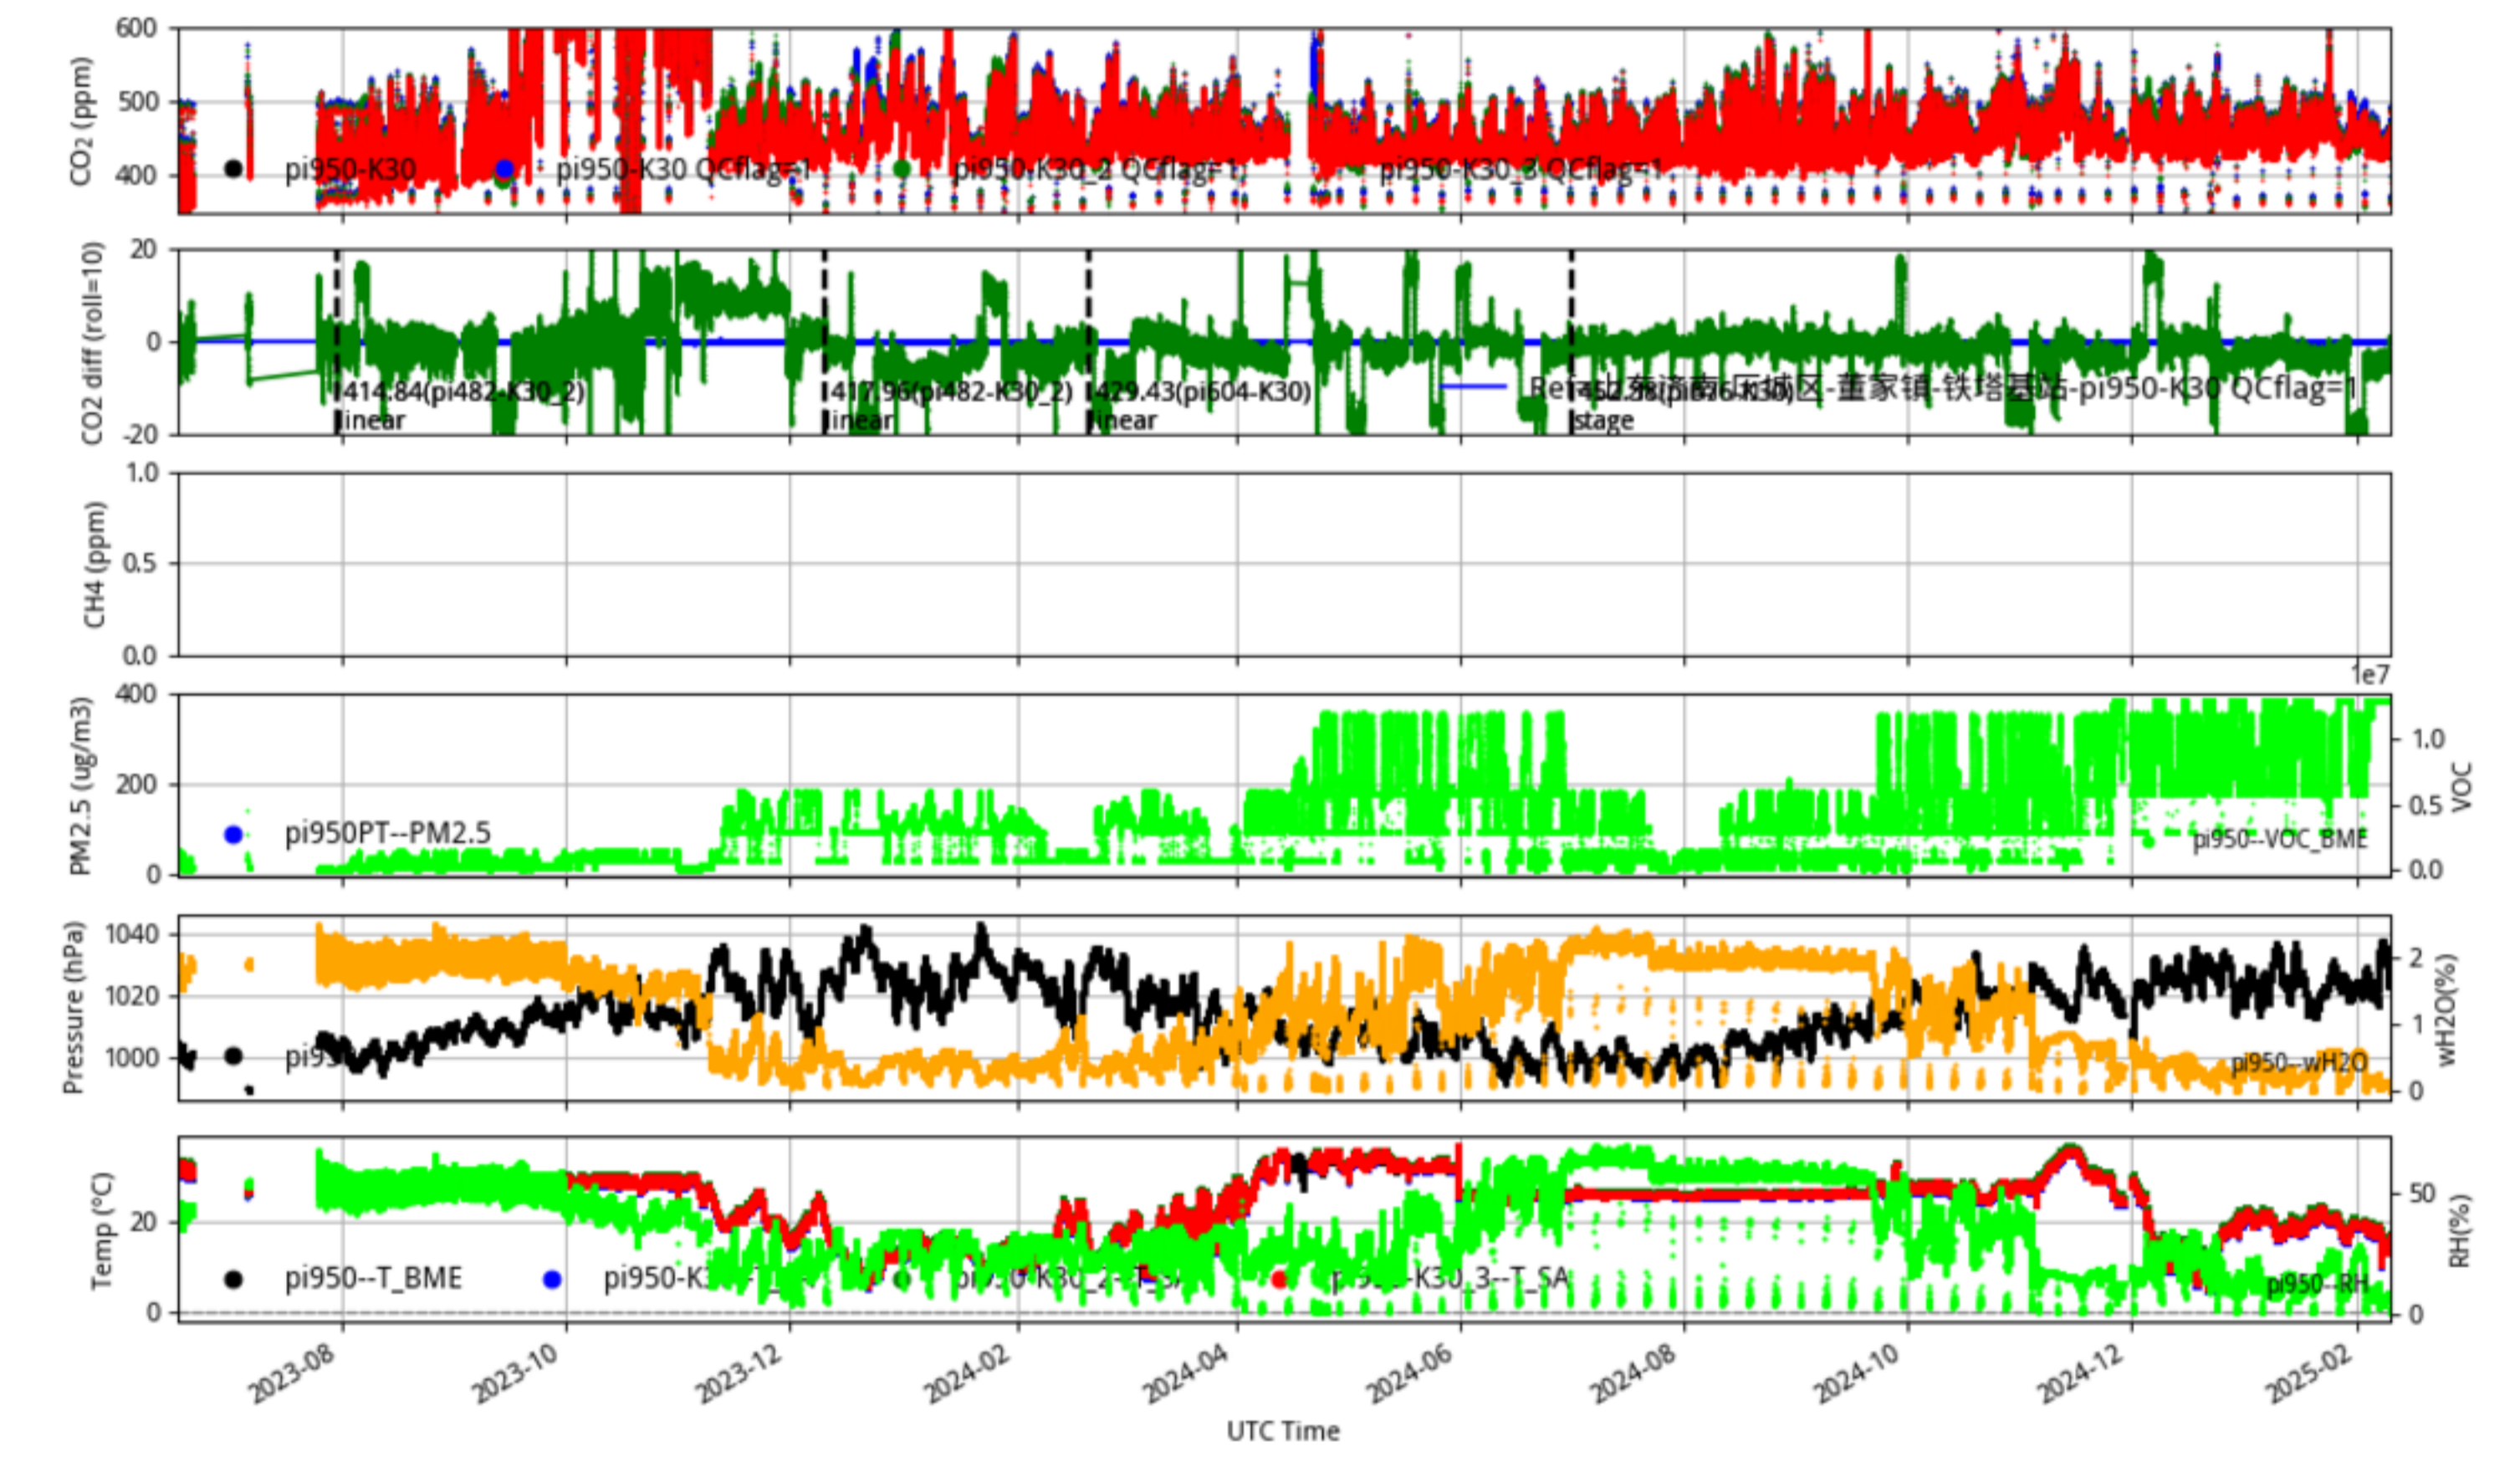

山东济南-天桥区-居然之家北园店-2-铁塔基站 pi945 Jinan_Jinan60 min/L1.0 pi945--30-days

Plot created: 2025-02-10 00:17 UTC

山东济南-历城市-济钢最新宿舍-铁塔基站 pi949 Jinan_Jinan60 min/L1.0 pi949--30-days

Plot created: 2025-02-09 23:24 UTC

山东济南-历城区-董家镇-铁塔基站 pi950 Jinan_Jinan60 min/L1.0 pi950--30-days

Plot created: 2025-02-10 01:22 UTC

山东济南-章丘区-明水钓鱼台村-铁塔基站 pi951 Jinan_Jinan60 min/L1.0 pi951--30-days

Plot created: 2025-02-09 22:59 UTC

山东济南-章丘区-龙山大城后-铁塔基站 pi952 Jinan_Jinan60 min/L1.0 pi952--30-days

Plot created: 2024-01-05 21:48 UTC