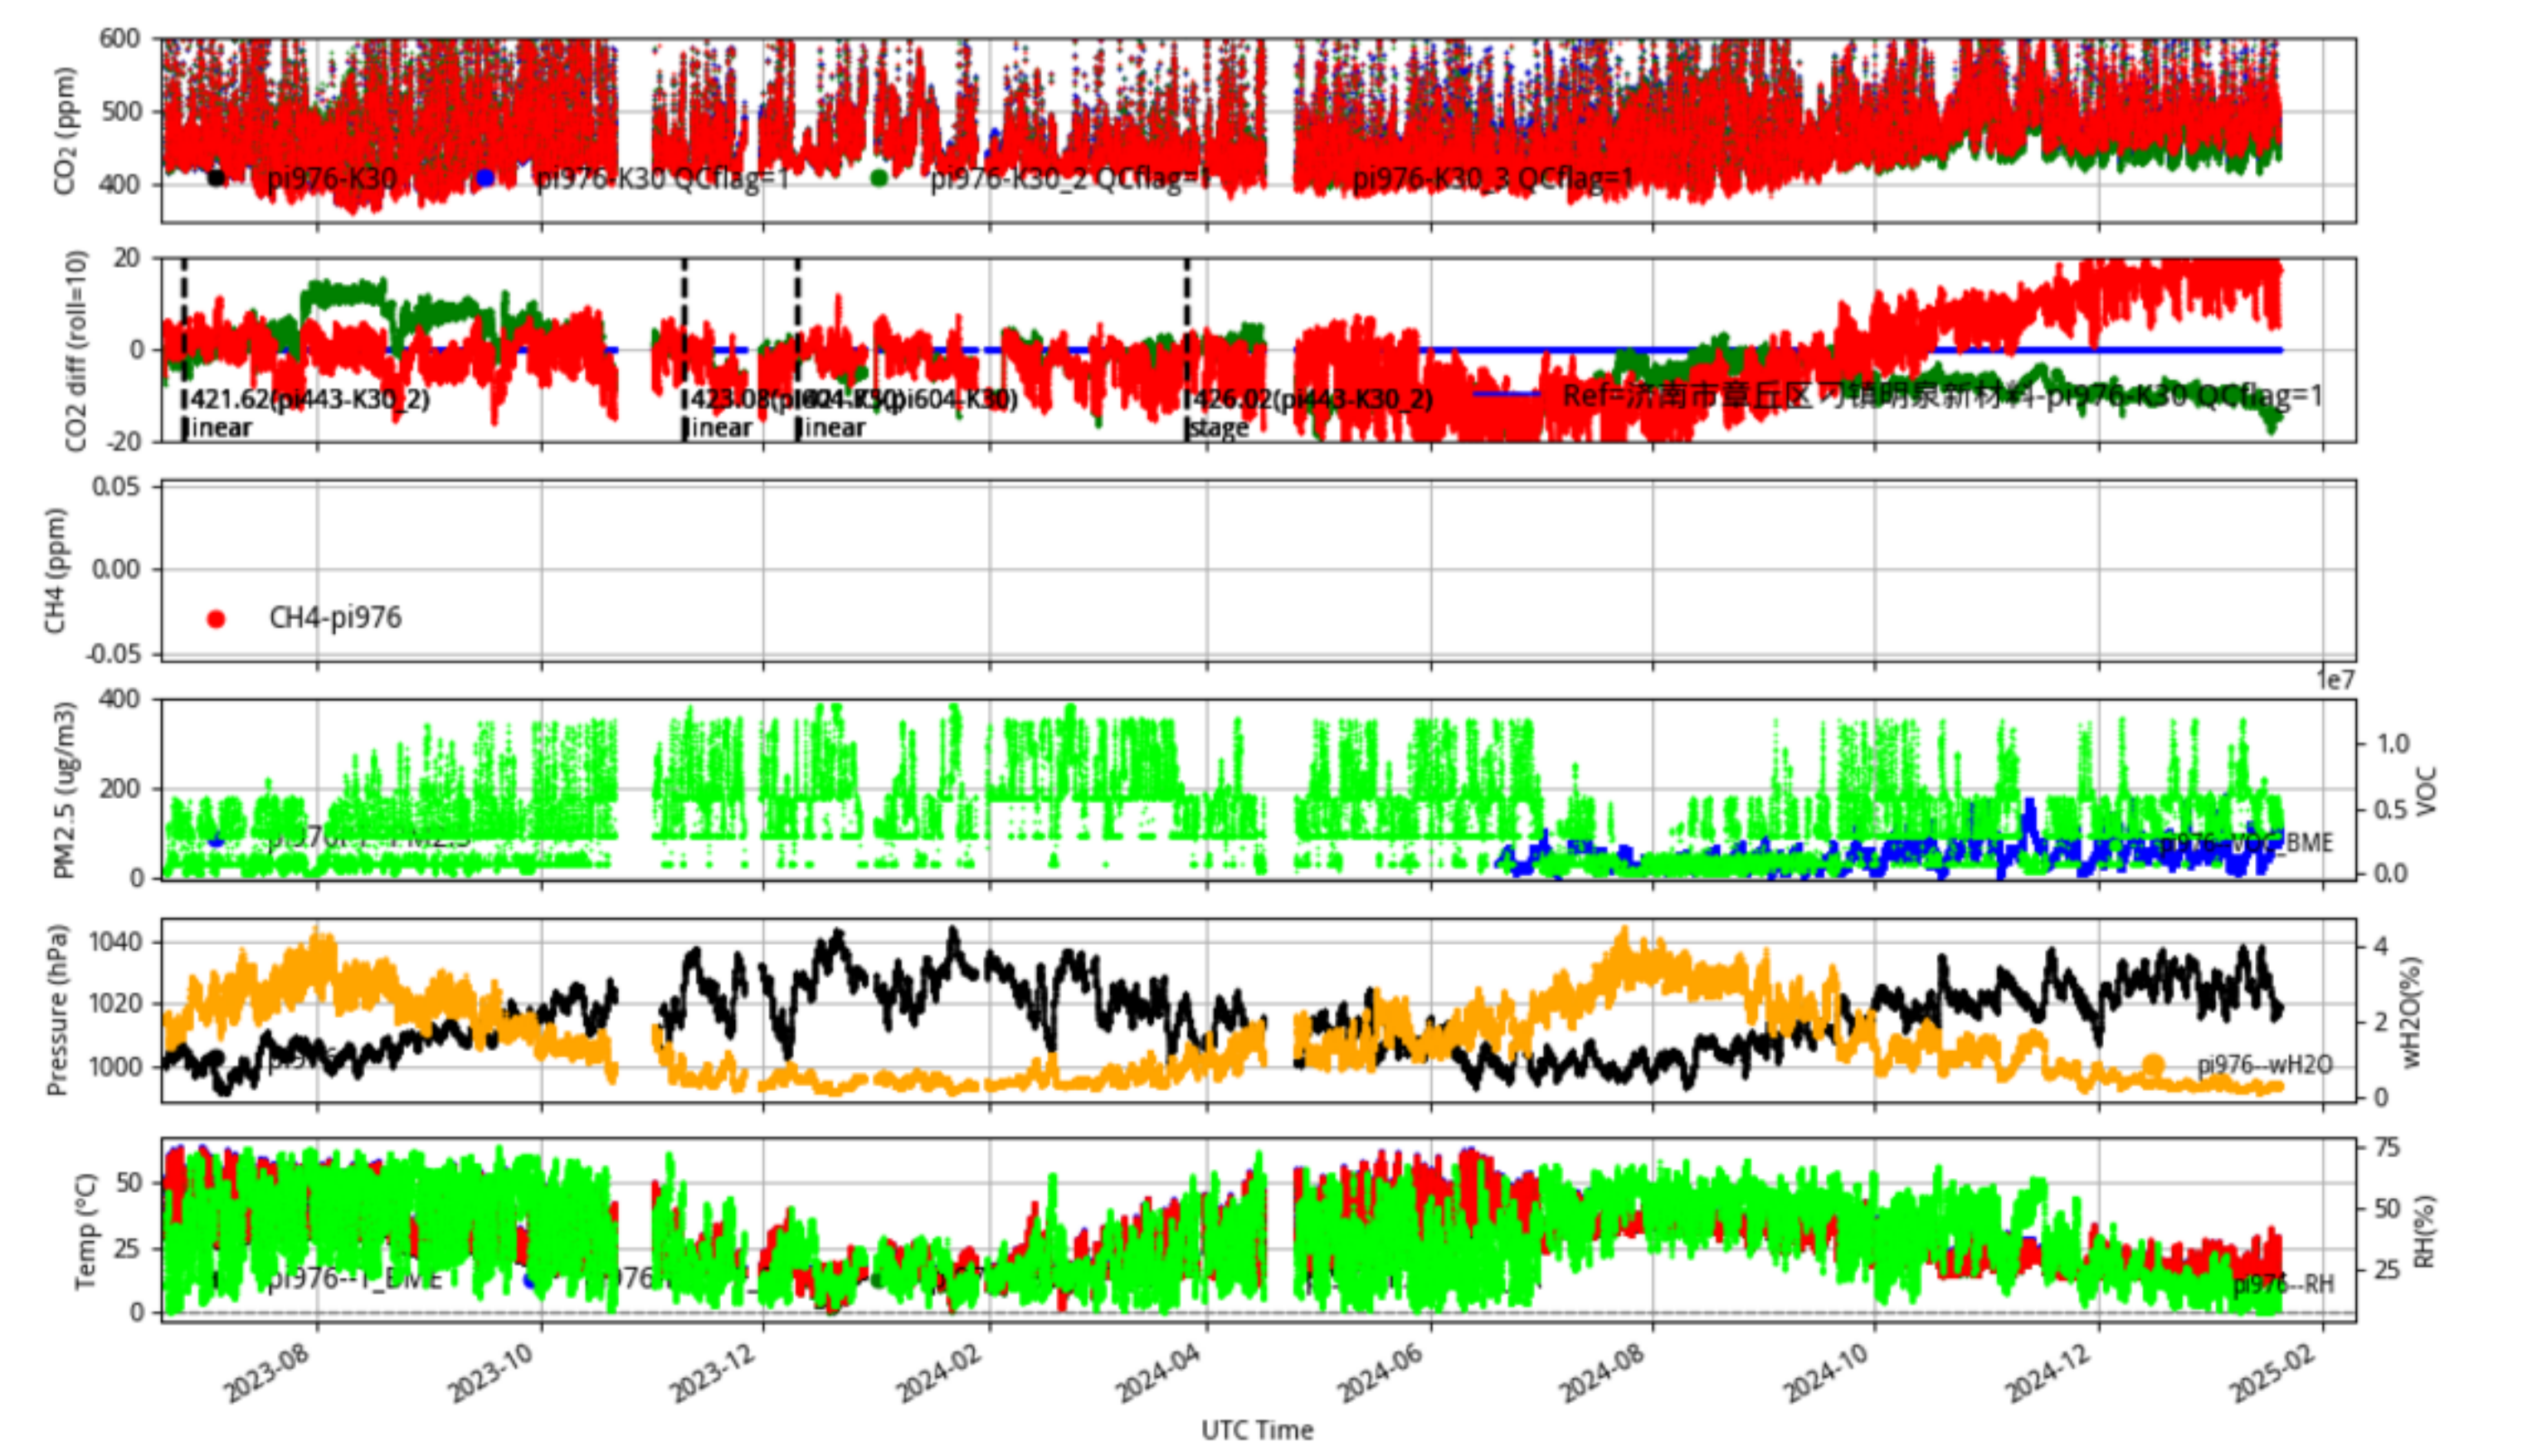

Plot created: 2025-02-10 05:30 UTC

济南市章丘区刁镇圣泉集团东北角 pi1022 Jinan\_Zhangqiu tenmin/L2.1 pi1022--30-days

Plot created: 2025-02-10 05:33 UTC

济南市章丘区刁镇明示新材料有限公司 pi735 Jinan\_Zhangqiu tenmin/L2.1 pi735--30-days

Plot created: 2025-02-10 05:45 UTC

济南市章丘区刁镇金泉环保公司 pi873 Jinan\_Zhangqiu tenmin/L2.1 pi873--30-days

Plot created: 2025-02-10 05:41 UTC

济南市章丘区刁镇圣泉集团东南角 pi969 Jinan\_Zhangqiu tenmin/L2.1 pi969--30-days

Plot created: 2025-02-10 05:35 UTC

济南市章丘区刁镇明泉新材料 pi976 Jinan\_Zhangqiu tenmin/L2.1 pi976--30-days

Plot created: 2025-02-10 05:37 UTC

济南市章丘区刁镇圣泉集团5楼中部角 pi977 Jinan\_Zhangqiu tenmin/L2.1 pi977--30-days

Plot created: 2025-02-10 05:39 UTC