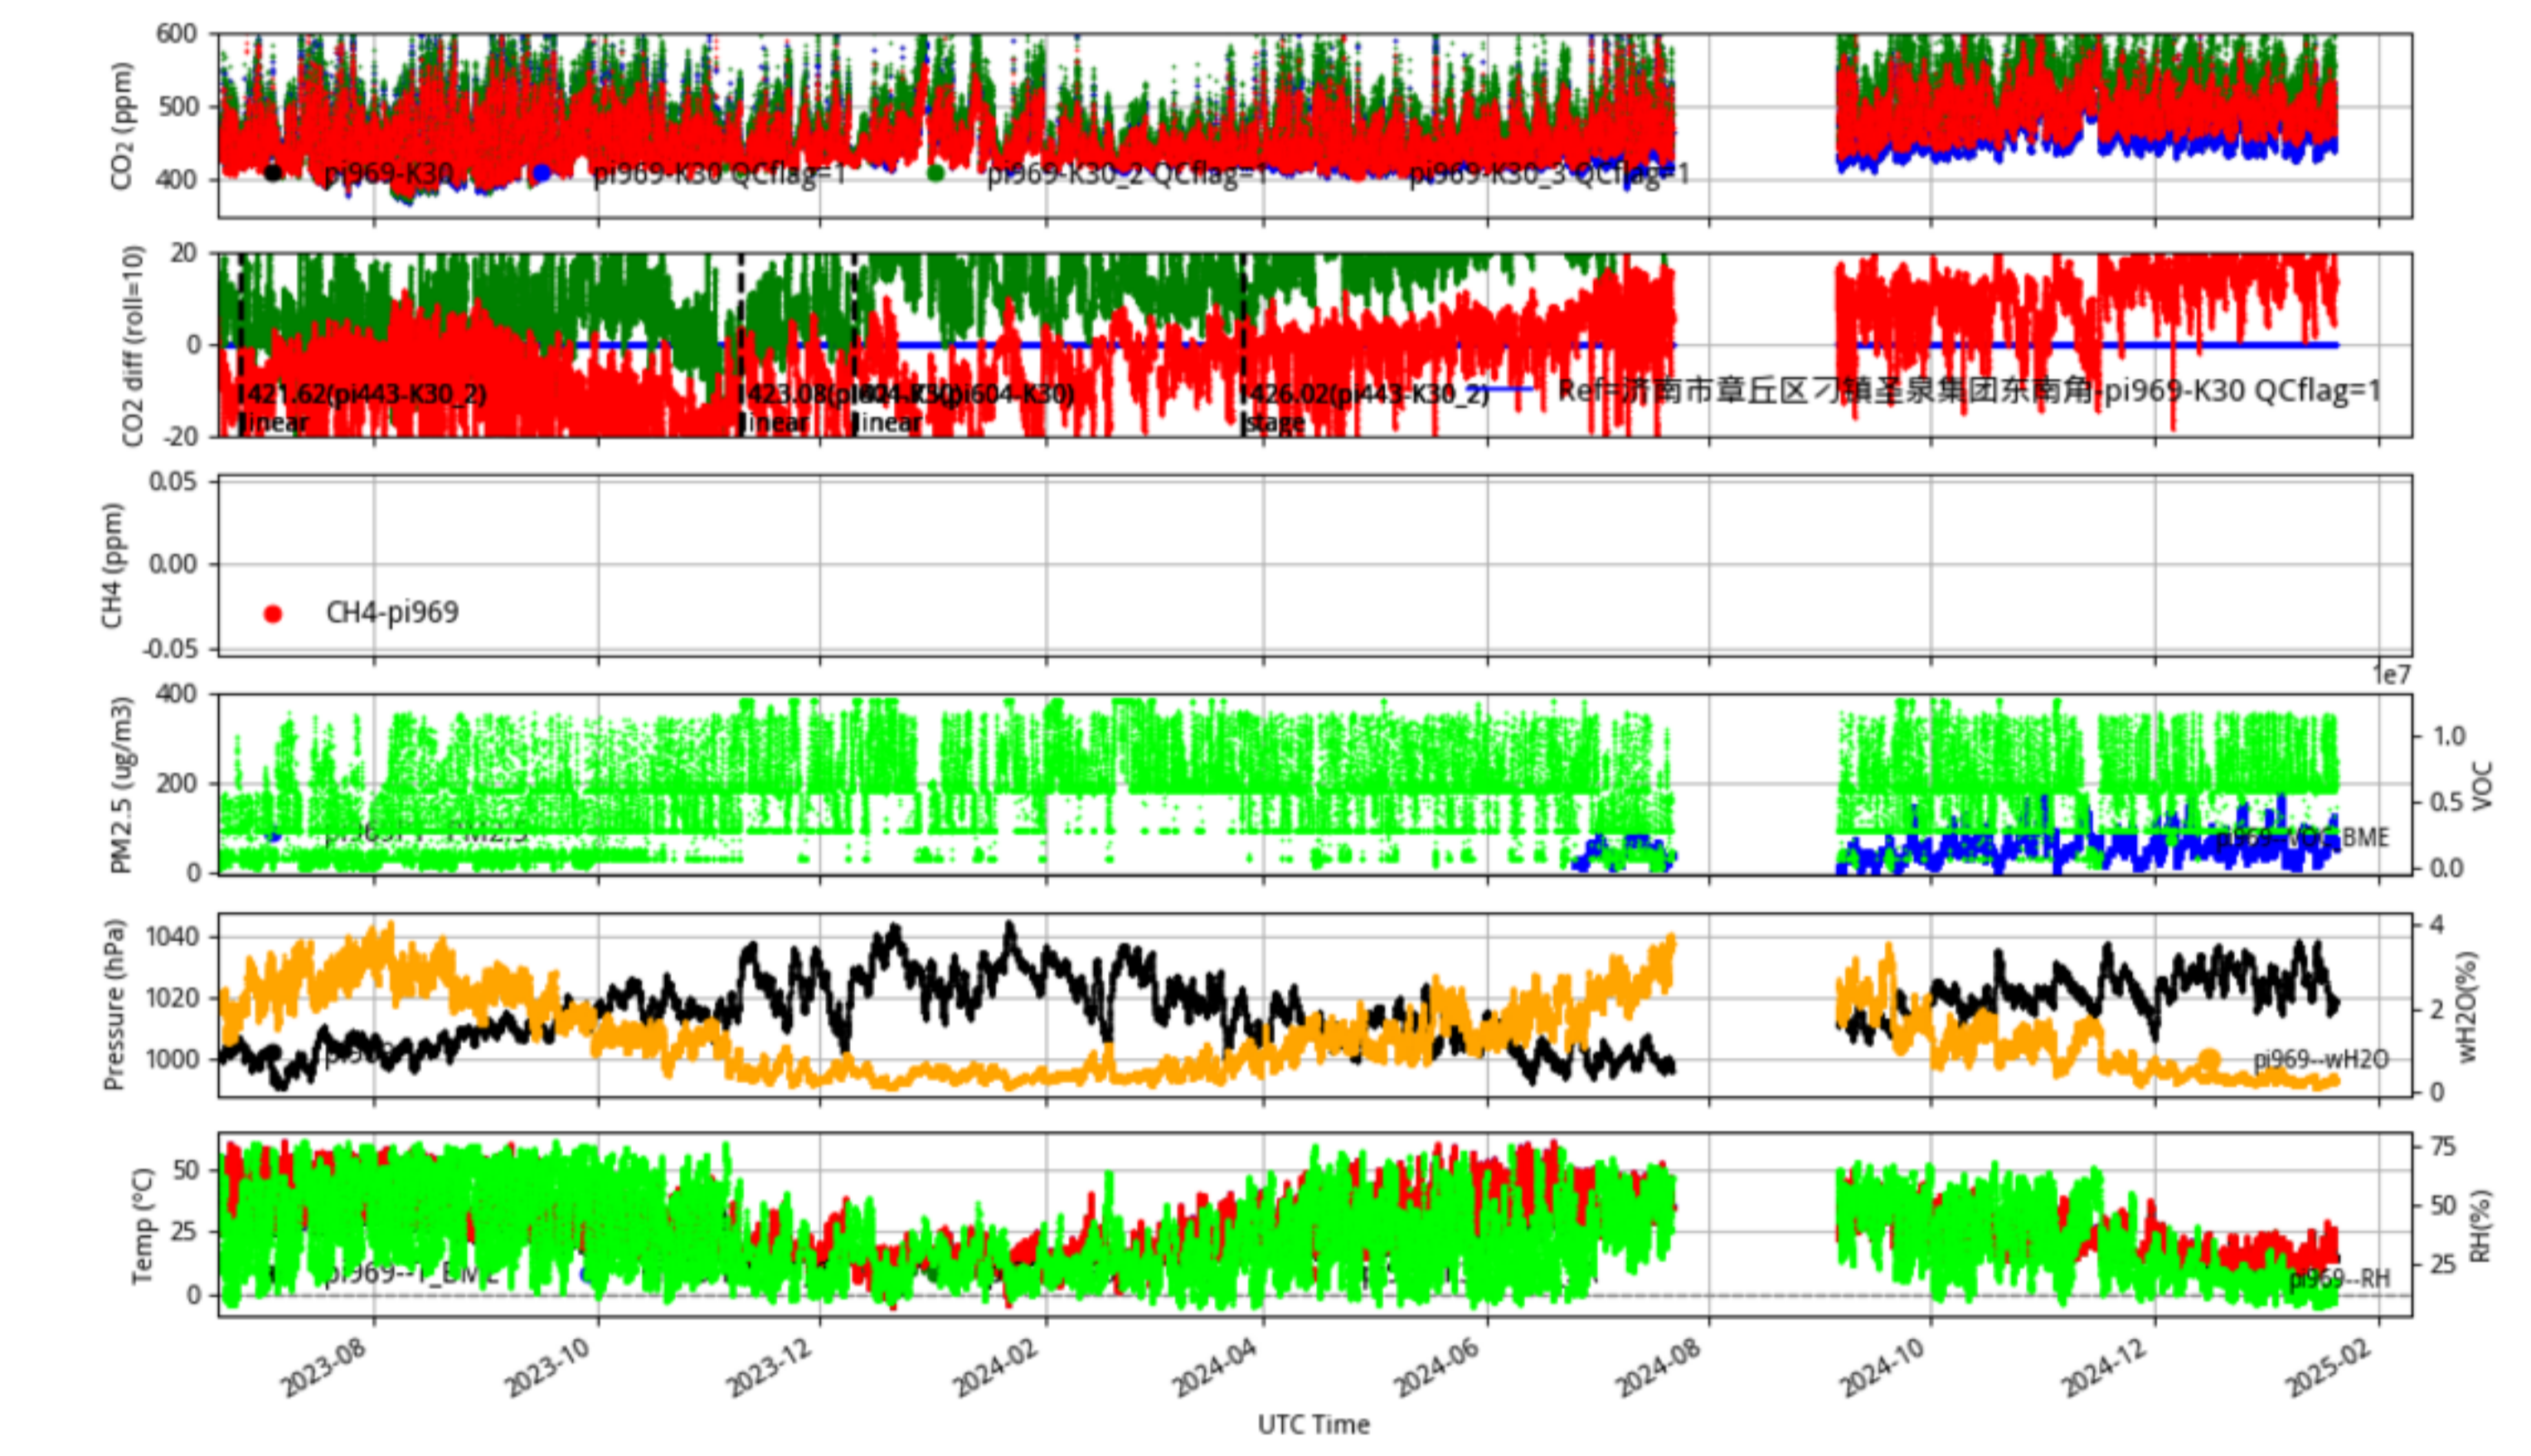

Plot created: 2025-02-10 05:30 UTC

济南市章丘区刁镇圣泉集团东北角 pi1022 Jinan\_Zhangqiu tenmin/L2.1 pi1022--30-days

Plot created: 2025-02-10 05:33 UTC

济南市章丘区刁镇明示新材料有限公司 pi735 Jinan\_Zhangqiu tenmin/L2.1 pi735--30-days

Plot created: 2025-02-10 05:45 UTC

济南市章丘区刁镇金泉环保公司 pi873 Jinan\_Zhangqiu tenmin/L2.1 pi873--30-days

Plot created: 2025-02-10 05:41 UTC

济南市章丘区刁镇圣泉集团东南角 pi969 Jinan\_Zhangqiu tenmin/L2.1 pi969--30-days

Plot created: 2025-02-10 05:35 UTC

济南市章丘区刁镇明泉新材料 pi976 Jinan\_Zhangqiu tenmin/L2.1 pi976--30-days

Plot created: 2025-02-10 05:37 UTC

济南市章丘区刁镇圣泉集团5楼中部角 pi977 Jinan\_Zhangqiu tenmin/L2.1 pi977--30-days

Plot created: 2025-02-10 05:39 UTC