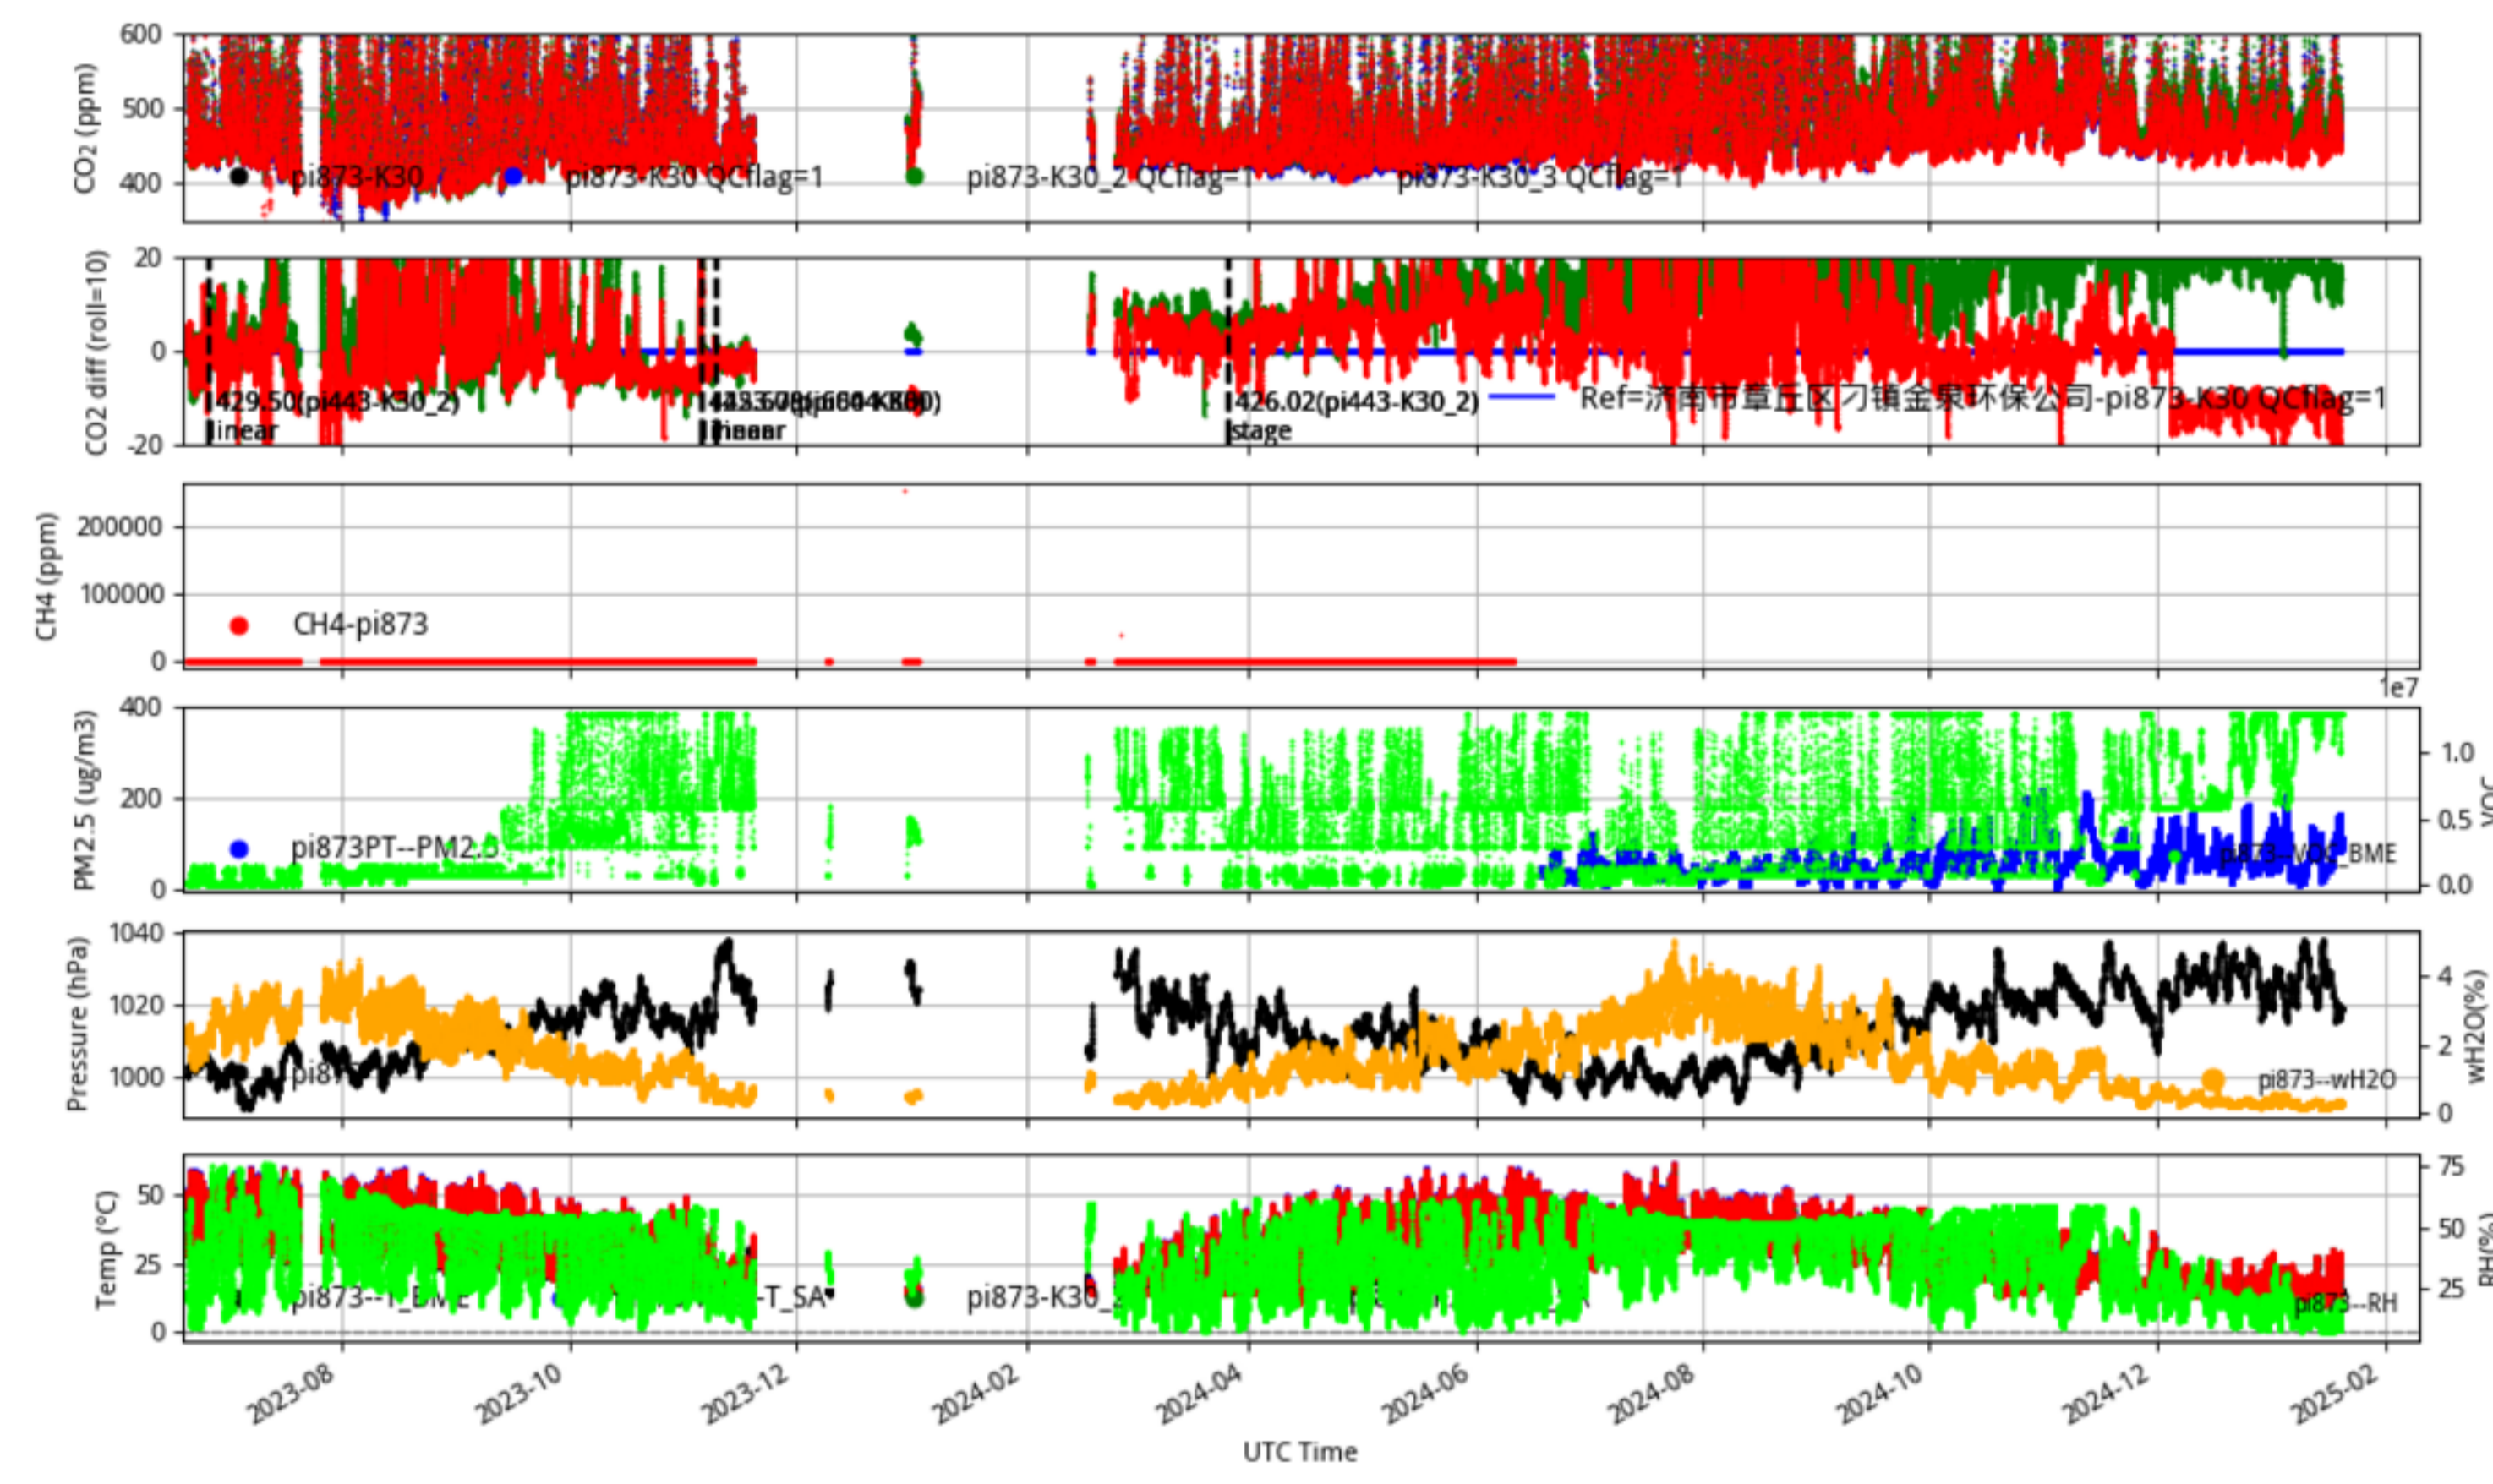

# montage-site\_plot3-Jinan\_Zhangqiu.pdf

济南市章丘区刁镇章丘晋煤日月化工 pi1000 Jinan\_Zhangqiu tenmin/L2.1 pi1000--30-days

Plot created: 2025-02-10 05:43 UTC

济南市章丘区刁镇明泉化肥厂集团 pi1009 Jinan\_Zhangqiu tenmin/L2.1 pi1009--30-days

Plot created: 2025-02-10 05:30 UTC

济南市章丘区刁镇圣泉集团东北角 pi1022 Jinan\_Zhangqiu tenmin/L2.1 pi1022--30-days

Plot created: 2025-02-10 05:33 UTC

济南市章丘区刁镇明示新材料有限公司 pi735 Jinan\_Zhangqiu tenmin/L2.1 pi735--30-days

Plot created: 2025-02-10 05:45 UTC

济南市章丘区刁镇金泉环保公司 pi873 Jinan\_Zhangqiu tenmin/L2.1 pi873--30-days

Plot created: 2025-02-10 05:41 UTC

济南市章丘区刁镇圣泉集团东南角 pi969 Jinan\_Zhangqiu tenmin/L2.1 pi969--30-days

Plot created: 2025-02-10 05:35 UTC

济南市章丘区刁镇明泉新材料 pi976 Jinan\_Zhangqiu tenmin/L2.1 pi976--30-days

Plot created: 2025-02-10 05:37 UTC

济南市章丘区刁镇圣泉集团5楼中部角 pi977 Jinan\_Zhangqiu tenmin/L2.1 pi977--30-days

Plot created: 2025-02-10 05:39 UTC