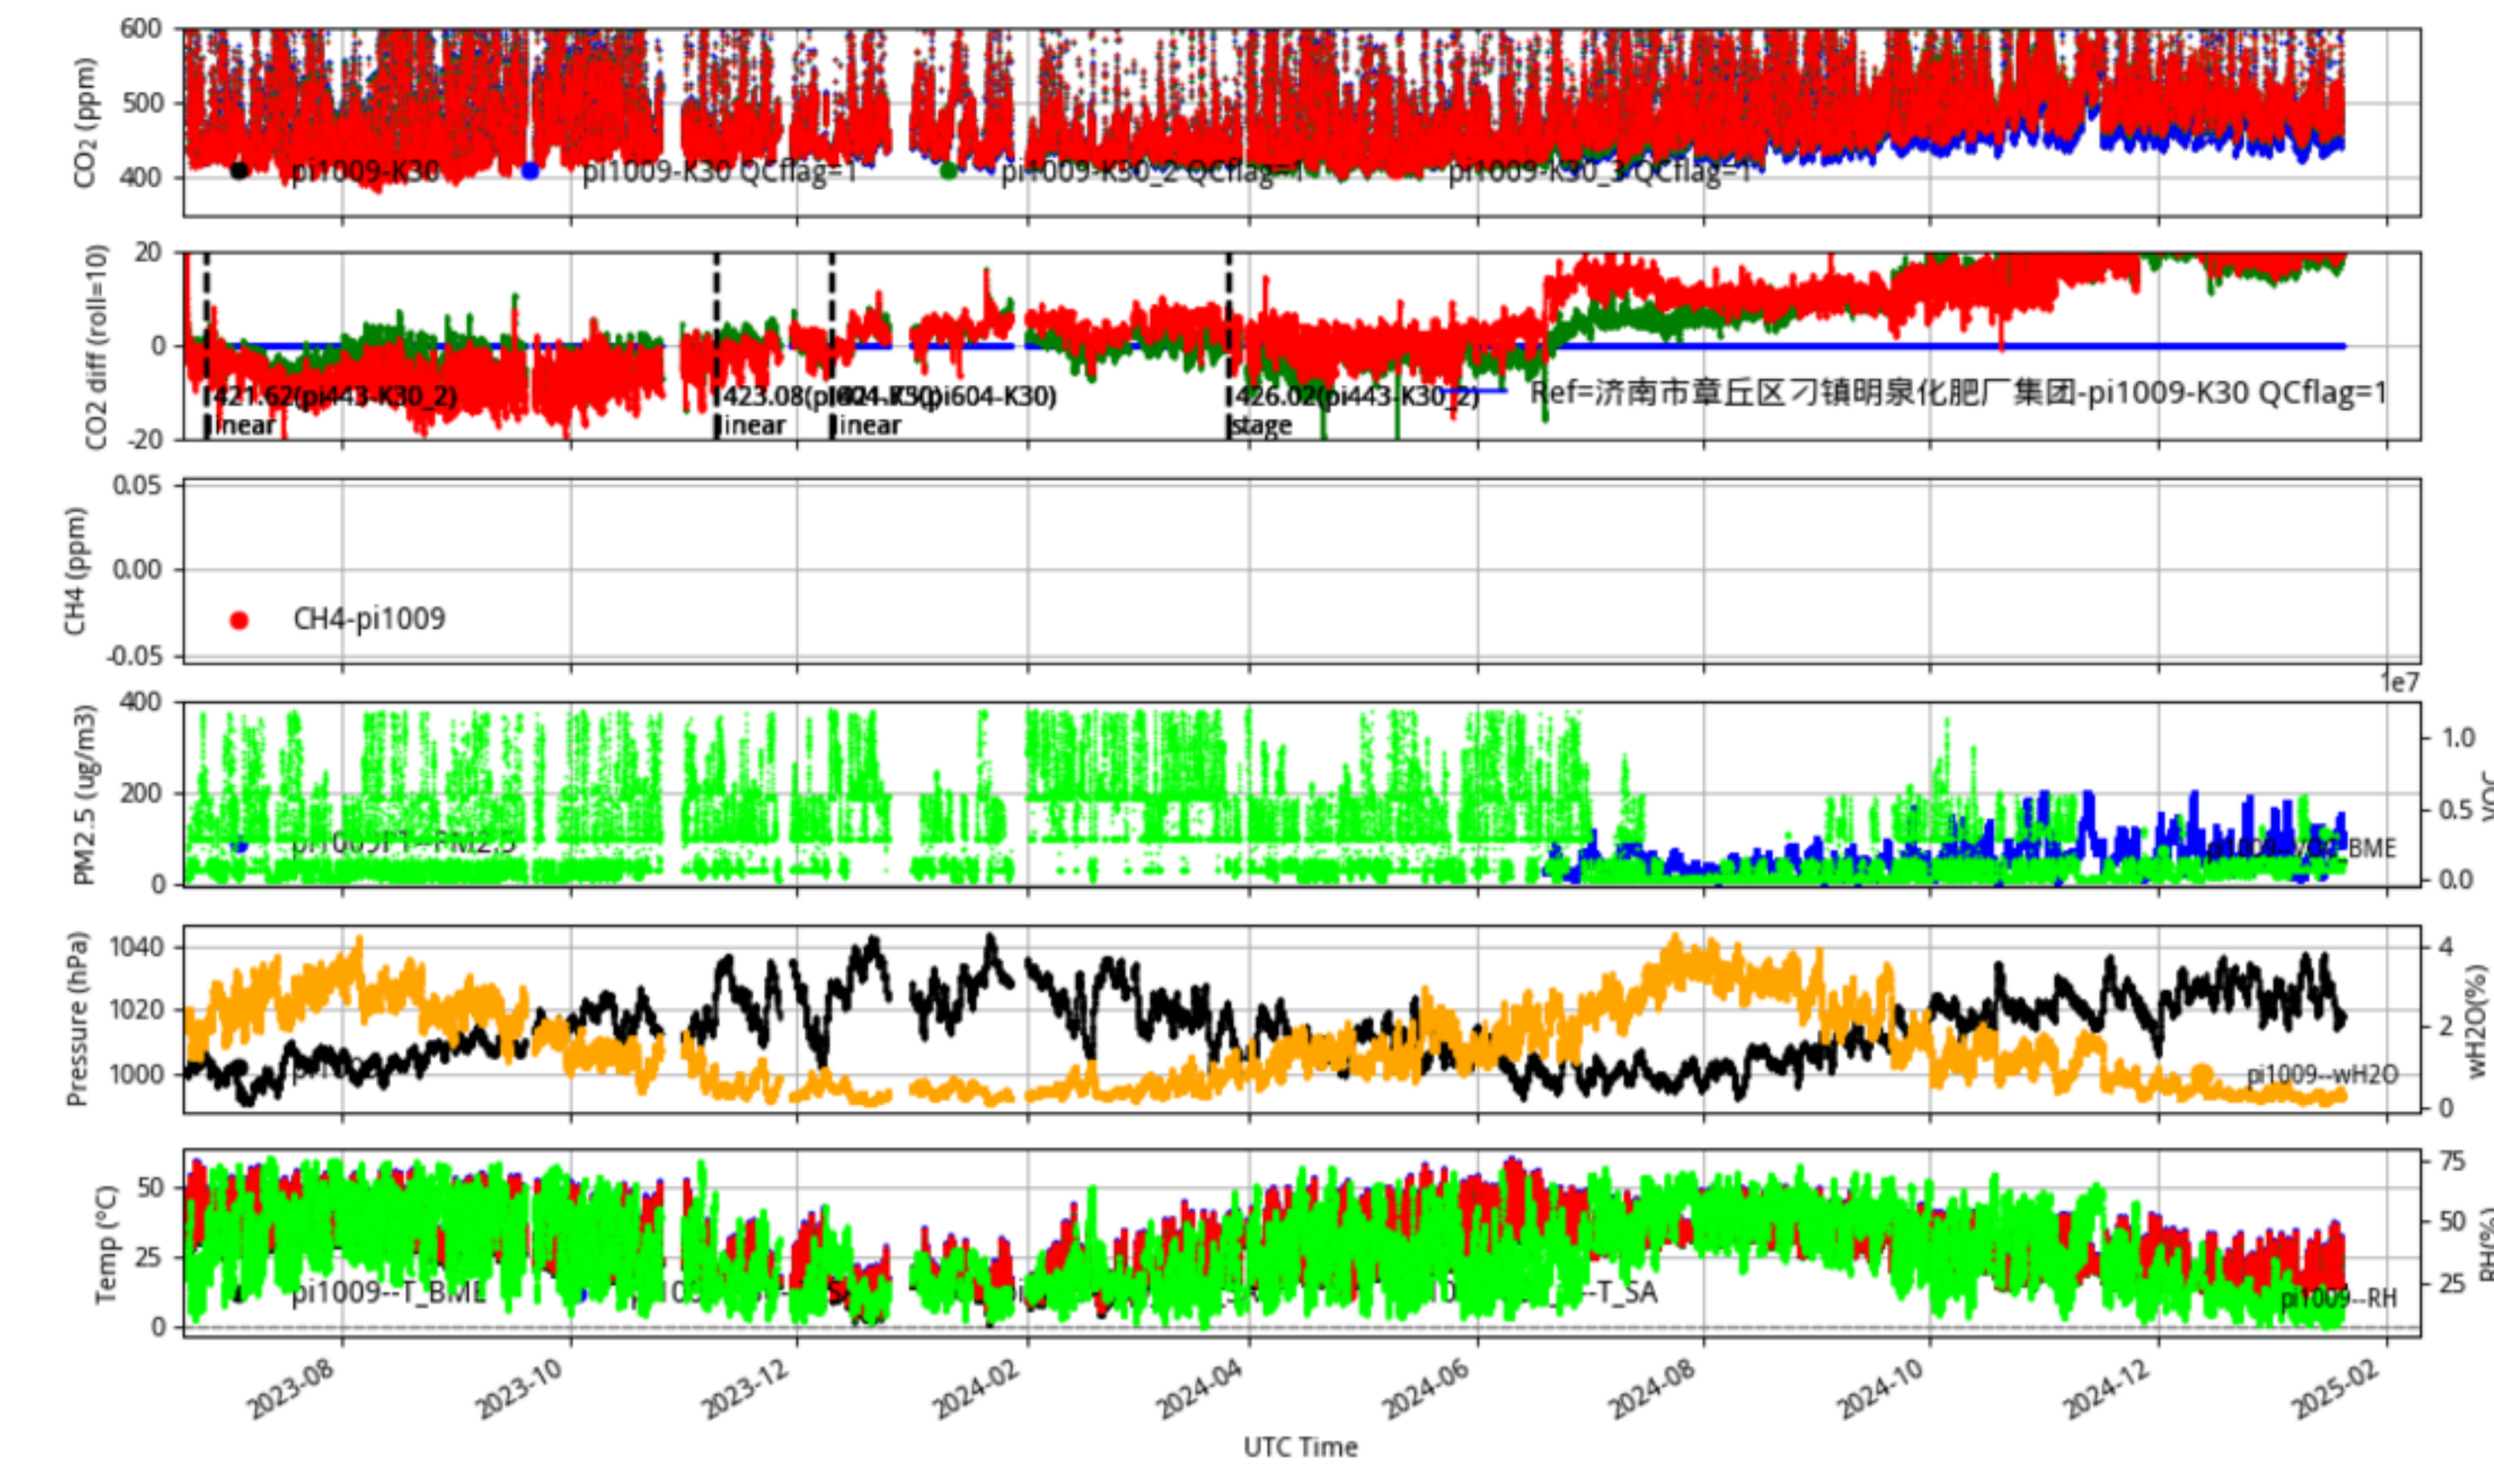

# montage-site\_plot3-Jinan\_Zhangqiu.pdf

济南市章丘区刁镇章丘晋煤日月化工 pi1000 Jinan\_Zhangqiu tenmin/L2.1 pi1000--30-days

Plot created: 2025-02-10 05:43 UTC

济南市章丘区刁镇明泉化肥厂集团 pi1009 Jinan\_Zhangqiu tenmin/L2.1 pi1009--30-days

Plot created: 2025-02-10 05:30 UTC

济南市章丘区刁镇圣泉集团东北角 pi1022 Jinan\_Zhangqiu tenmin/L2.1 pi1022--30-days

Plot created: 2025-02-10 05:33 UTC

济南市章丘区刁镇明示新材料有限公司 pi735 Jinan\_Zhangqiu tenmin/L2.1 pi735--30-days

Plot created: 2025-02-10 05:45 UTC

济南市章丘区刁镇金泉环保公司 pi873 Jinan\_Zhangqiu tenmin/L2.1 pi873--30-days

Plot created: 2025-02-10 05:41 UTC

济南市章丘区刁镇圣泉集团东南角 pi969 Jinan\_Zhangqiu tenmin/L2.1 pi969--30-days

Plot created: 2025-02-10 05:35 UTC

济南市章丘区刁镇明泉新材料 pi976 Jinan\_Zhangqiu tenmin/L2.1 pi976--30-days

Plot created: 2025-02-10 05:37 UTC

济南市章丘区刁镇圣泉集团5楼中部角 pi977 Jinan\_Zhangqiu tenmin/L2.1 pi977--30-days

Plot created: 2025-02-10 05:39 UTC