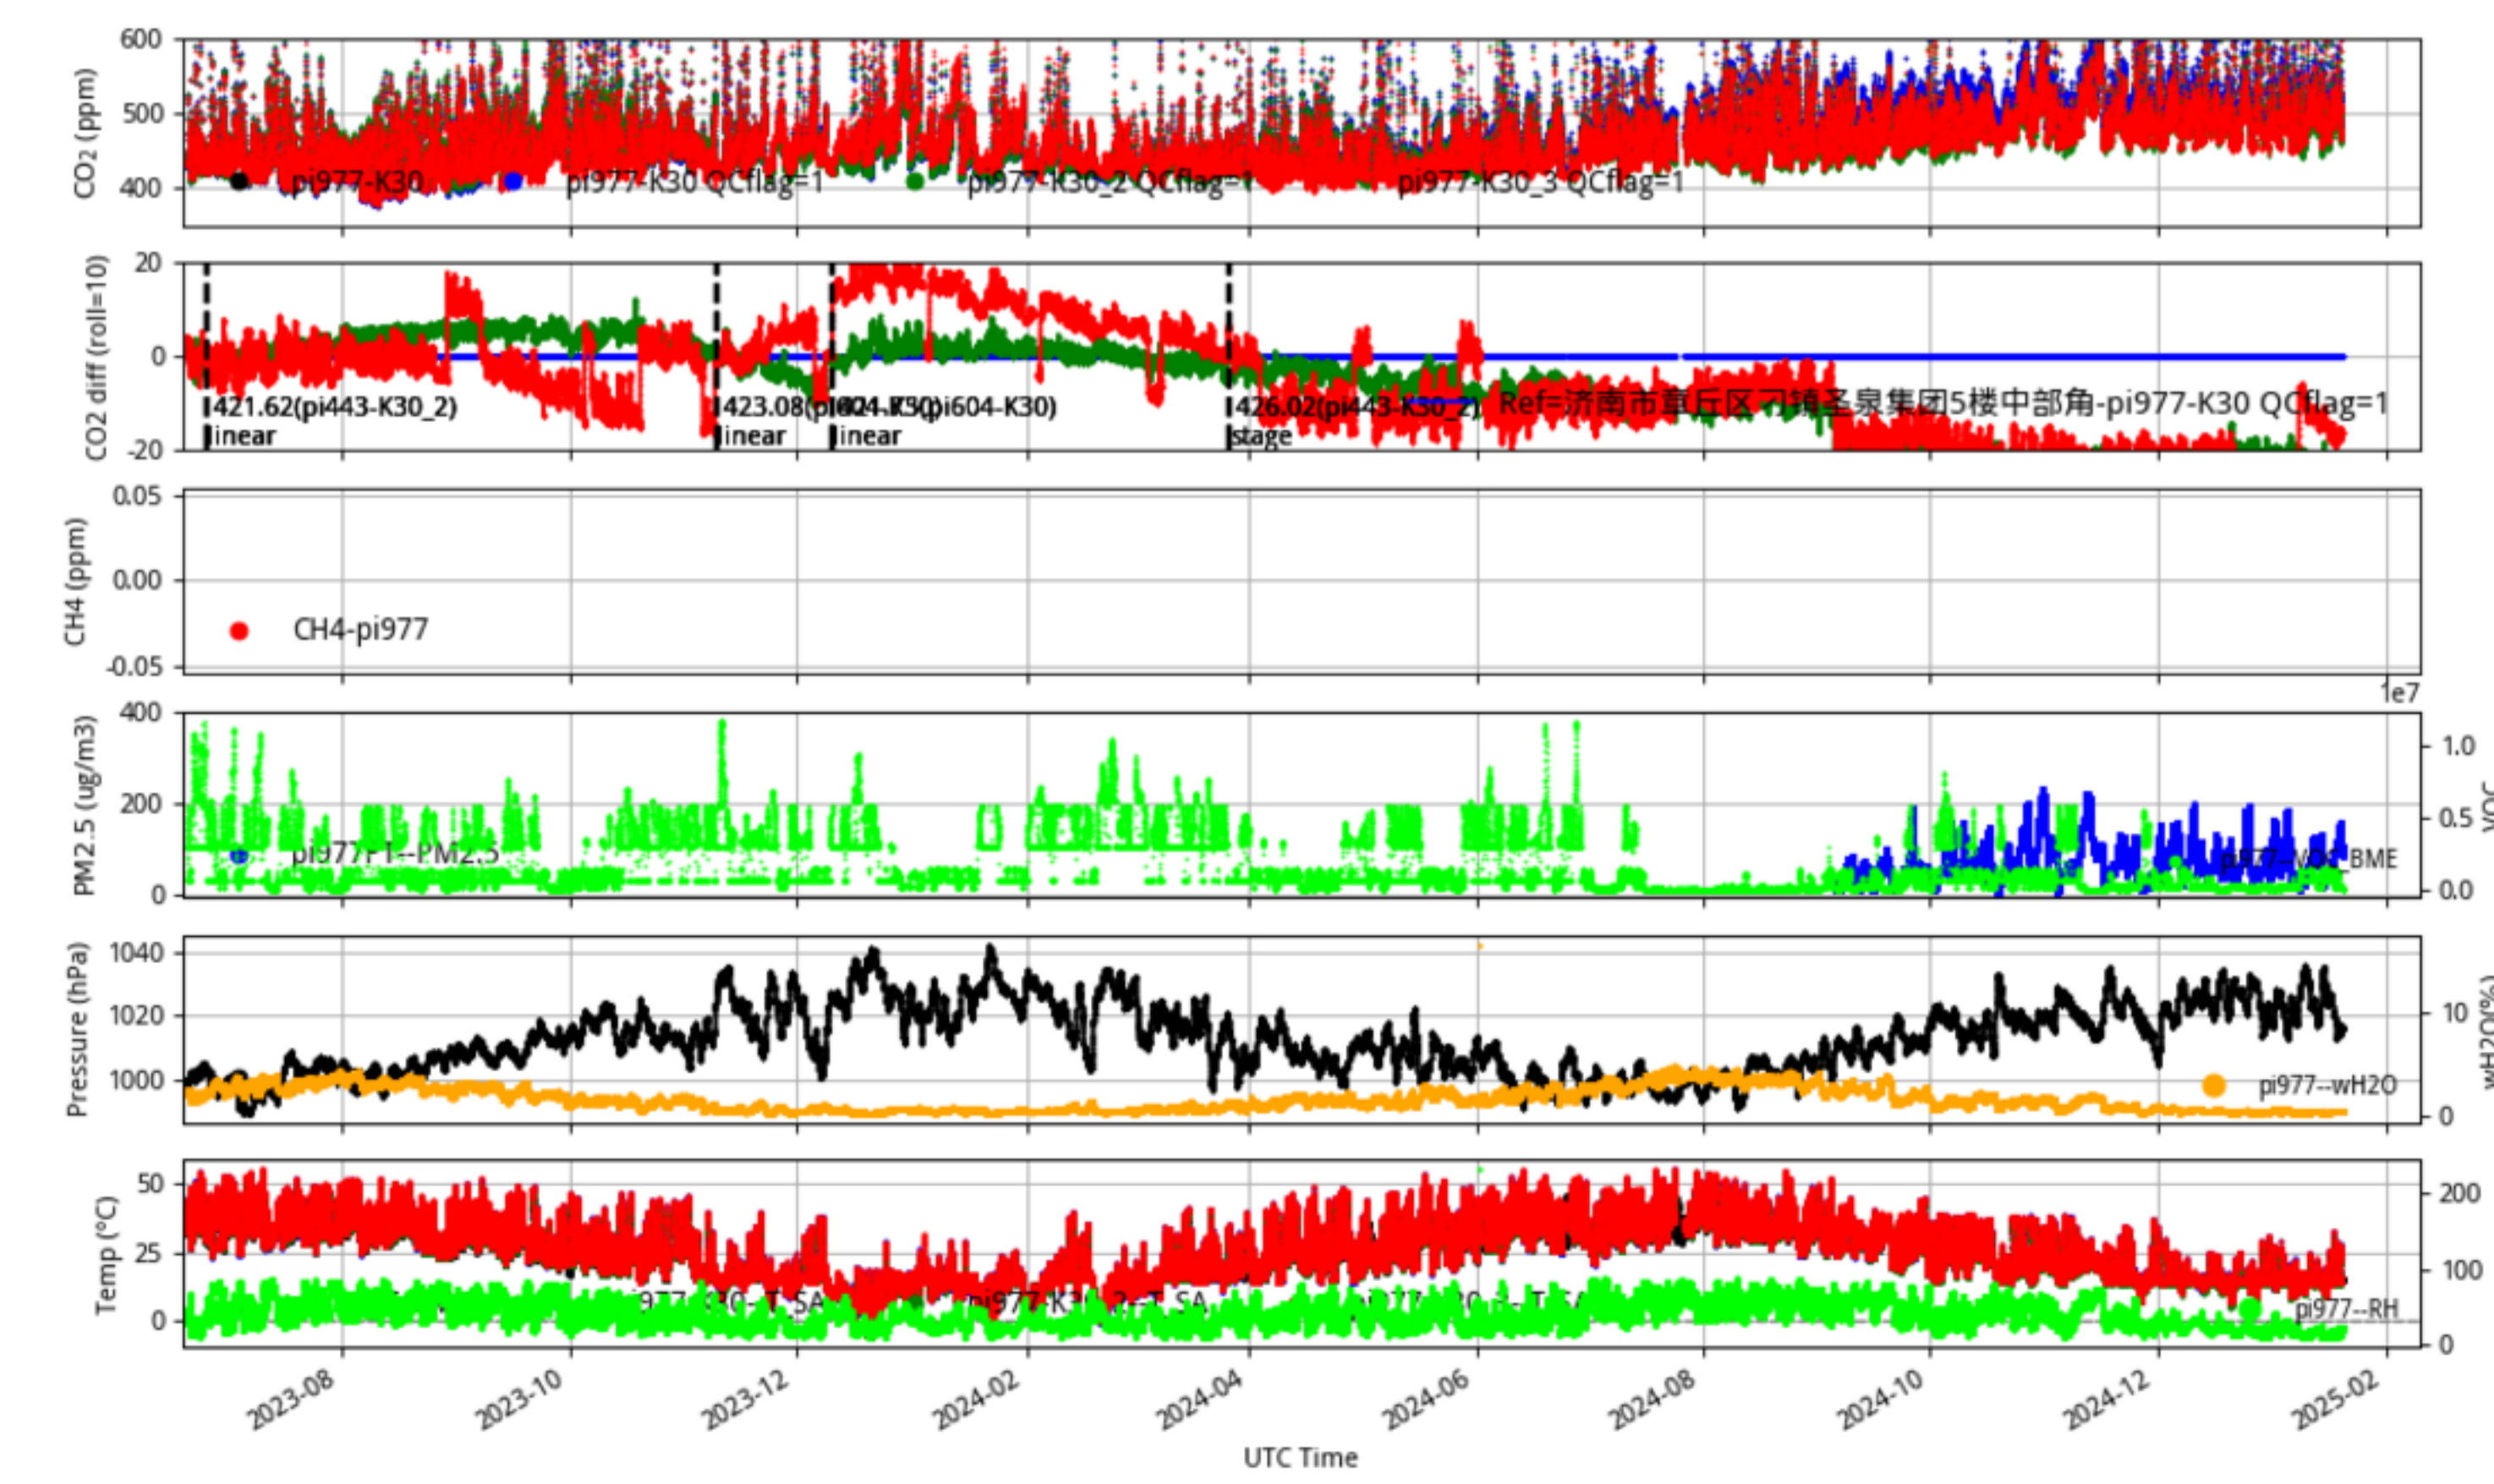

Plot created: 2025-02-10 05:30 UTC

济南市章丘区刁镇圣泉集团东北角 pi1022 Jinan\_Zhangqiu tenmin/L2.1 pi1022--30-days

Plot created: 2025-02-10 05:33 UTC

济南市章丘区刁镇明示新材料有限公司 pi735 Jinan\_Zhangqiu tenmin/L2.1 pi735--30-days

Plot created: 2025-02-10 05:45 UTC

济南市章丘区刁镇金泉环保公司 pi873 Jinan\_Zhangqiu tenmin/L2.1 pi873--30-days

Plot created: 2025-02-10 05:41 UTC

济南市章丘区刁镇圣泉集团东南角 pi969 Jinan\_Zhangqiu tenmin/L2.1 pi969--30-days

Plot created: 2025-02-10 05:35 UTC

济南市章丘区刁镇明泉新材料 pi976 Jinan\_Zhangqiu tenmin/L2.1 pi976--30-days

Plot created: 2025-02-10 05:37 UTC

济南市章丘区刁镇圣泉集团5楼中部角 pi977 Jinan\_Zhangqiu tenmin/L2.1 pi977--30-days

Plot created: 2025-02-10 05:39 UTC