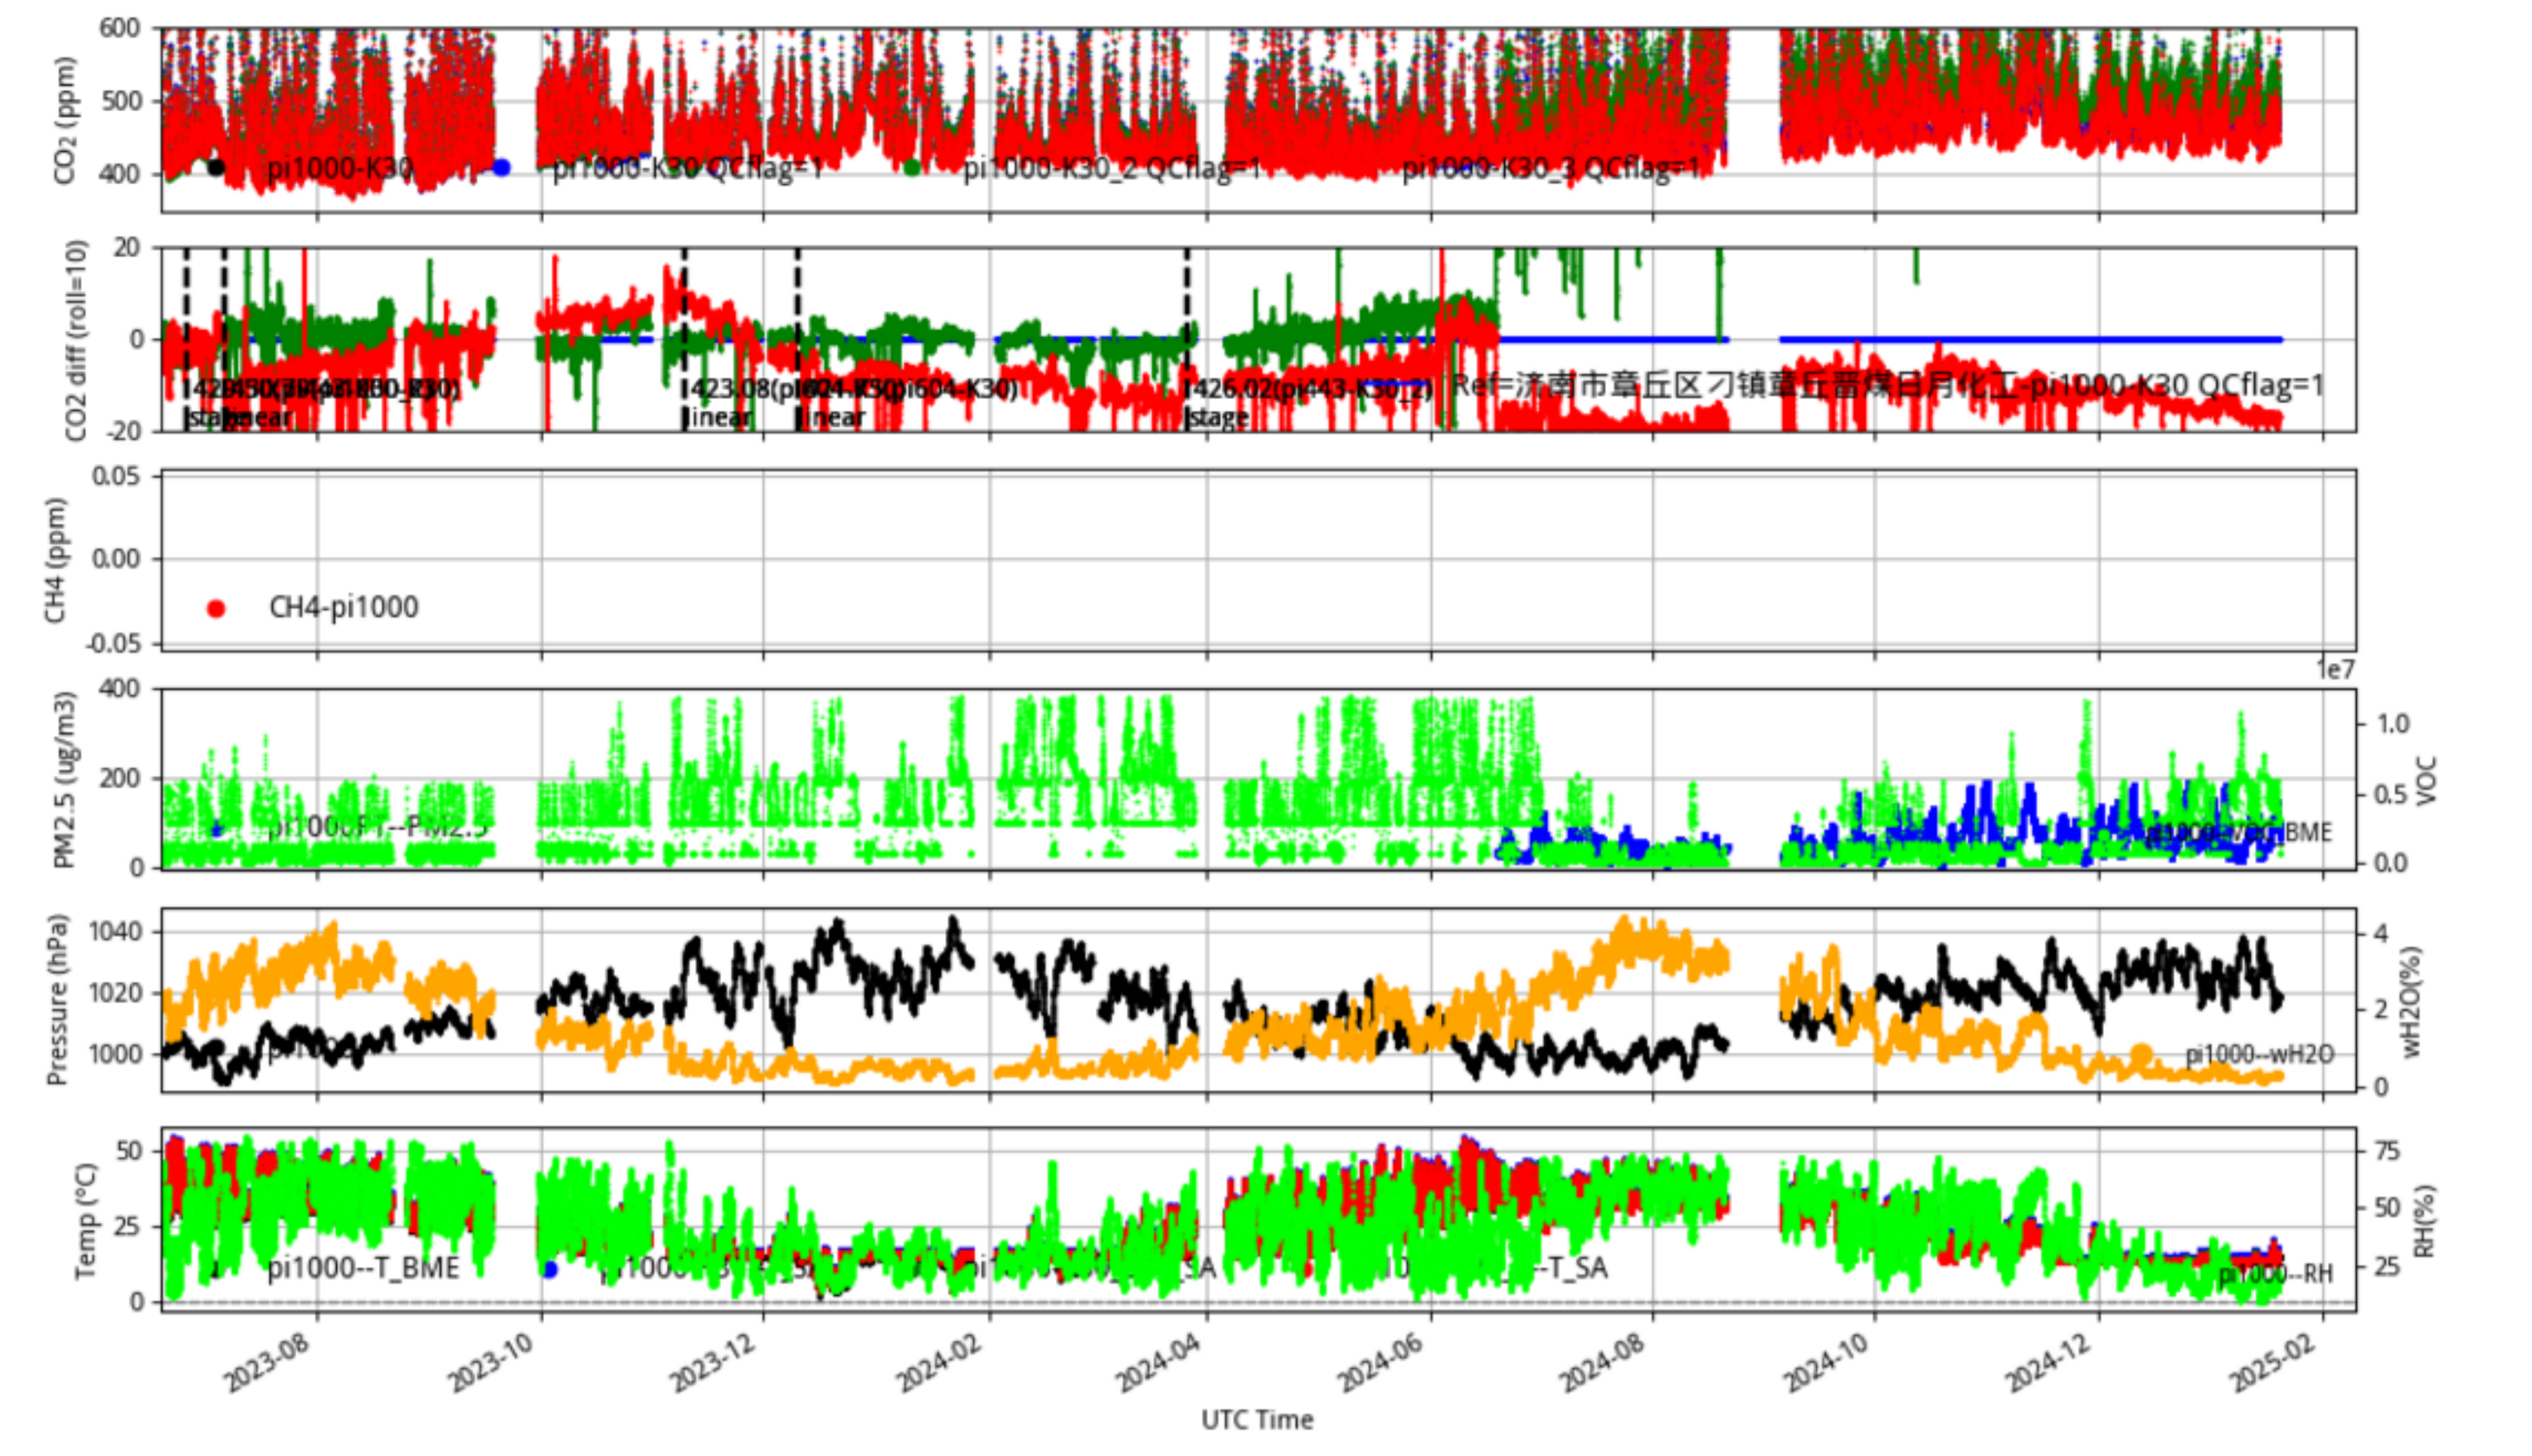

# montage-site\_plot3-Jinan\_Zhangqiu.pdf

济南市章丘区刁镇章丘晋煤日月化工 pi1000 Jinan\_Zhangqiu tenmin/L2.1 pi1000--30-days

Plot created: 2025-02-10 05:43 UTC

济南市章丘区刁镇明泉化肥厂集团 pi1009 Jinan\_Zhangqiu tenmin/L2.1 pi1009--30-days

Plot created: 2025-02-10 05:30 UTC

济南市章丘区刁镇圣泉集团东北角 pi1022 Jinan\_Zhangqiu tenmin/L2.1 pi1022--30-days

Plot created: 2025-02-10 05:33 UTC

济南市章丘区刁镇明示新材料有限公司 pi735 Jinan\_Zhangqiu tenmin/L2.1 pi735--30-days

Plot created: 2025-02-10 05:45 UTC

济南市章丘区刁镇金泉环保公司 pi873 Jinan\_Zhangqiu tenmin/L2.1 pi873--30-days

Plot created: 2025-02-10 05:41 UTC

济南市章丘区刁镇圣泉集团东南角 pi969 Jinan\_Zhangqiu tenmin/L2.1 pi969--30-days

Plot created: 2025-02-10 05:35 UTC

济南市章丘区刁镇明泉新材料 pi976 Jinan\_Zhangqiu tenmin/L2.1 pi976--30-days

Plot created: 2025-02-10 05:37 UTC

济南市章丘区刁镇圣泉集团5楼中部角 pi977 Jinan\_Zhangqiu tenmin/L2.1 pi977--30-days

Plot created: 2025-02-10 05:39 UTC