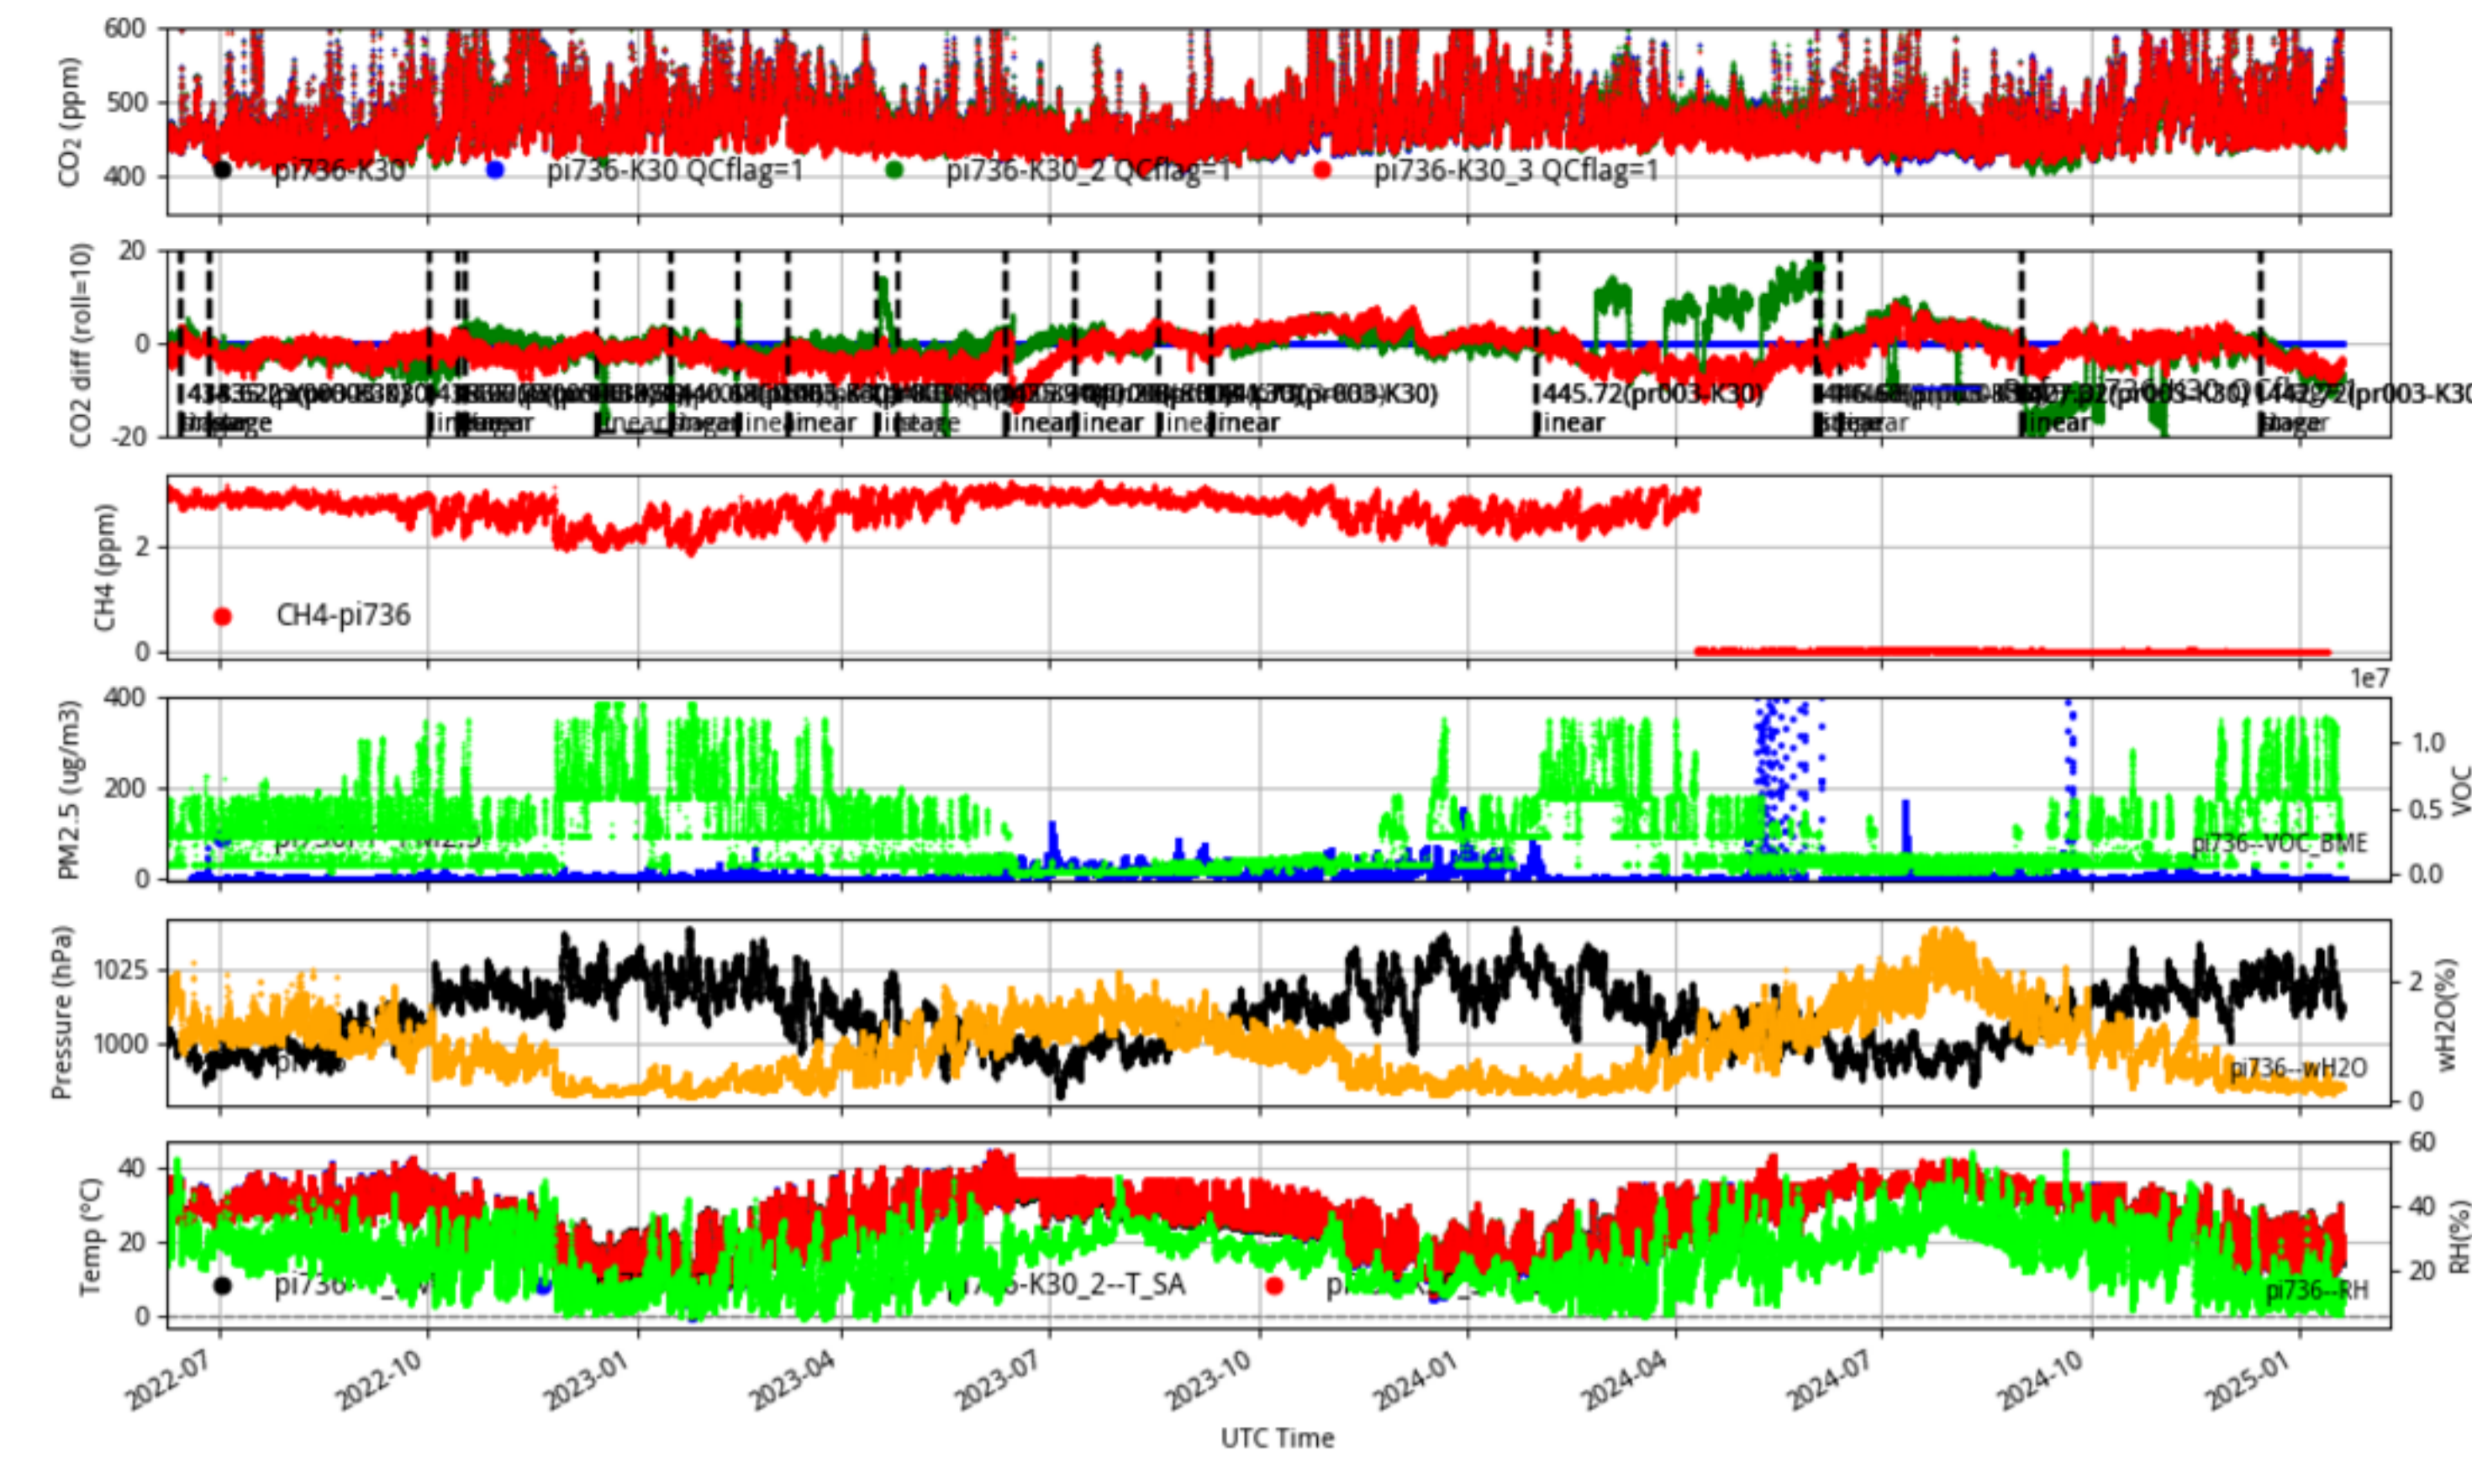

# montage-site\_plot3-Pr\_Coloc.pdf

pi688 Pr\_Coloc tenmin/L2.1 pi688--30-days

Plot created: 2025-02-10 05:53 UTC

pi736 Pr\_Coloc tenmin/L2.1 pi736--30-days

Plot created: 2025-02-10 05:49 UTC