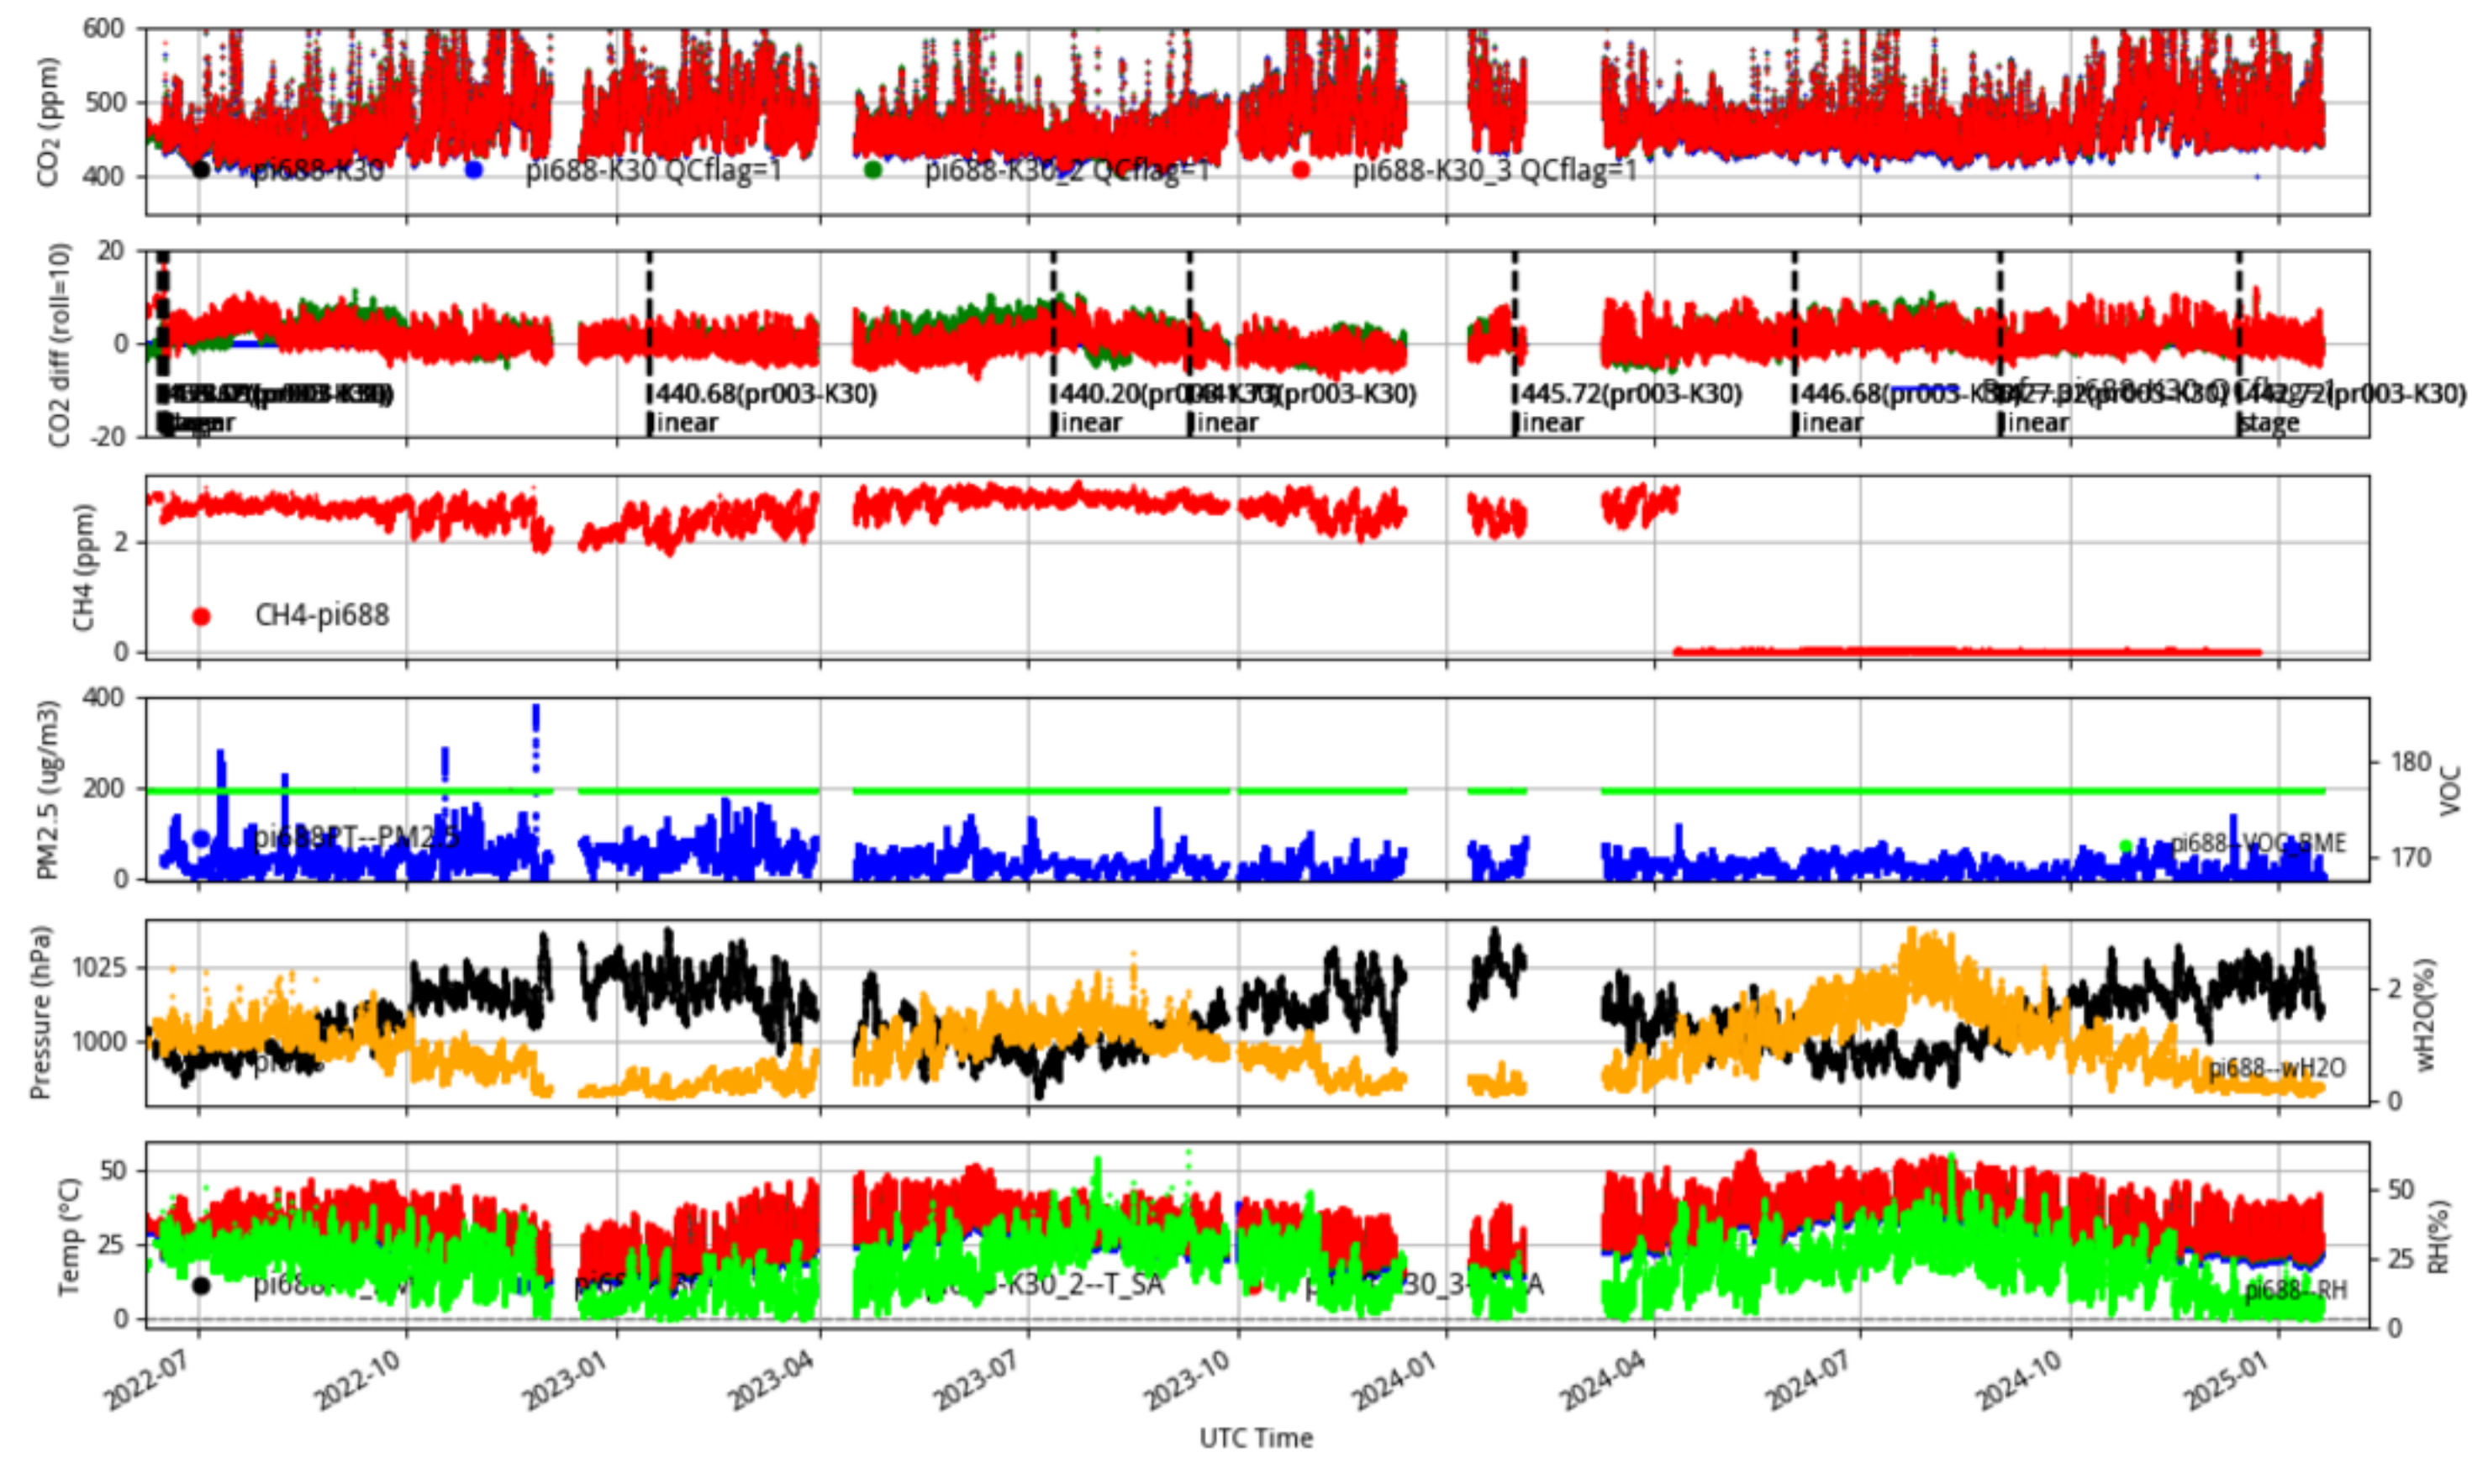

# montage-site\_plot3-Pr\_Coloc.pdf

pi688 Pr\_Coloc tenmin/L2.1 pi688--30-days

Plot created: 2025-02-10 05:53 UTC

pi736 Pr\_Coloc tenmin/L2.1 pi736--30-days

Plot created: 2025-02-10 05:49 UTC