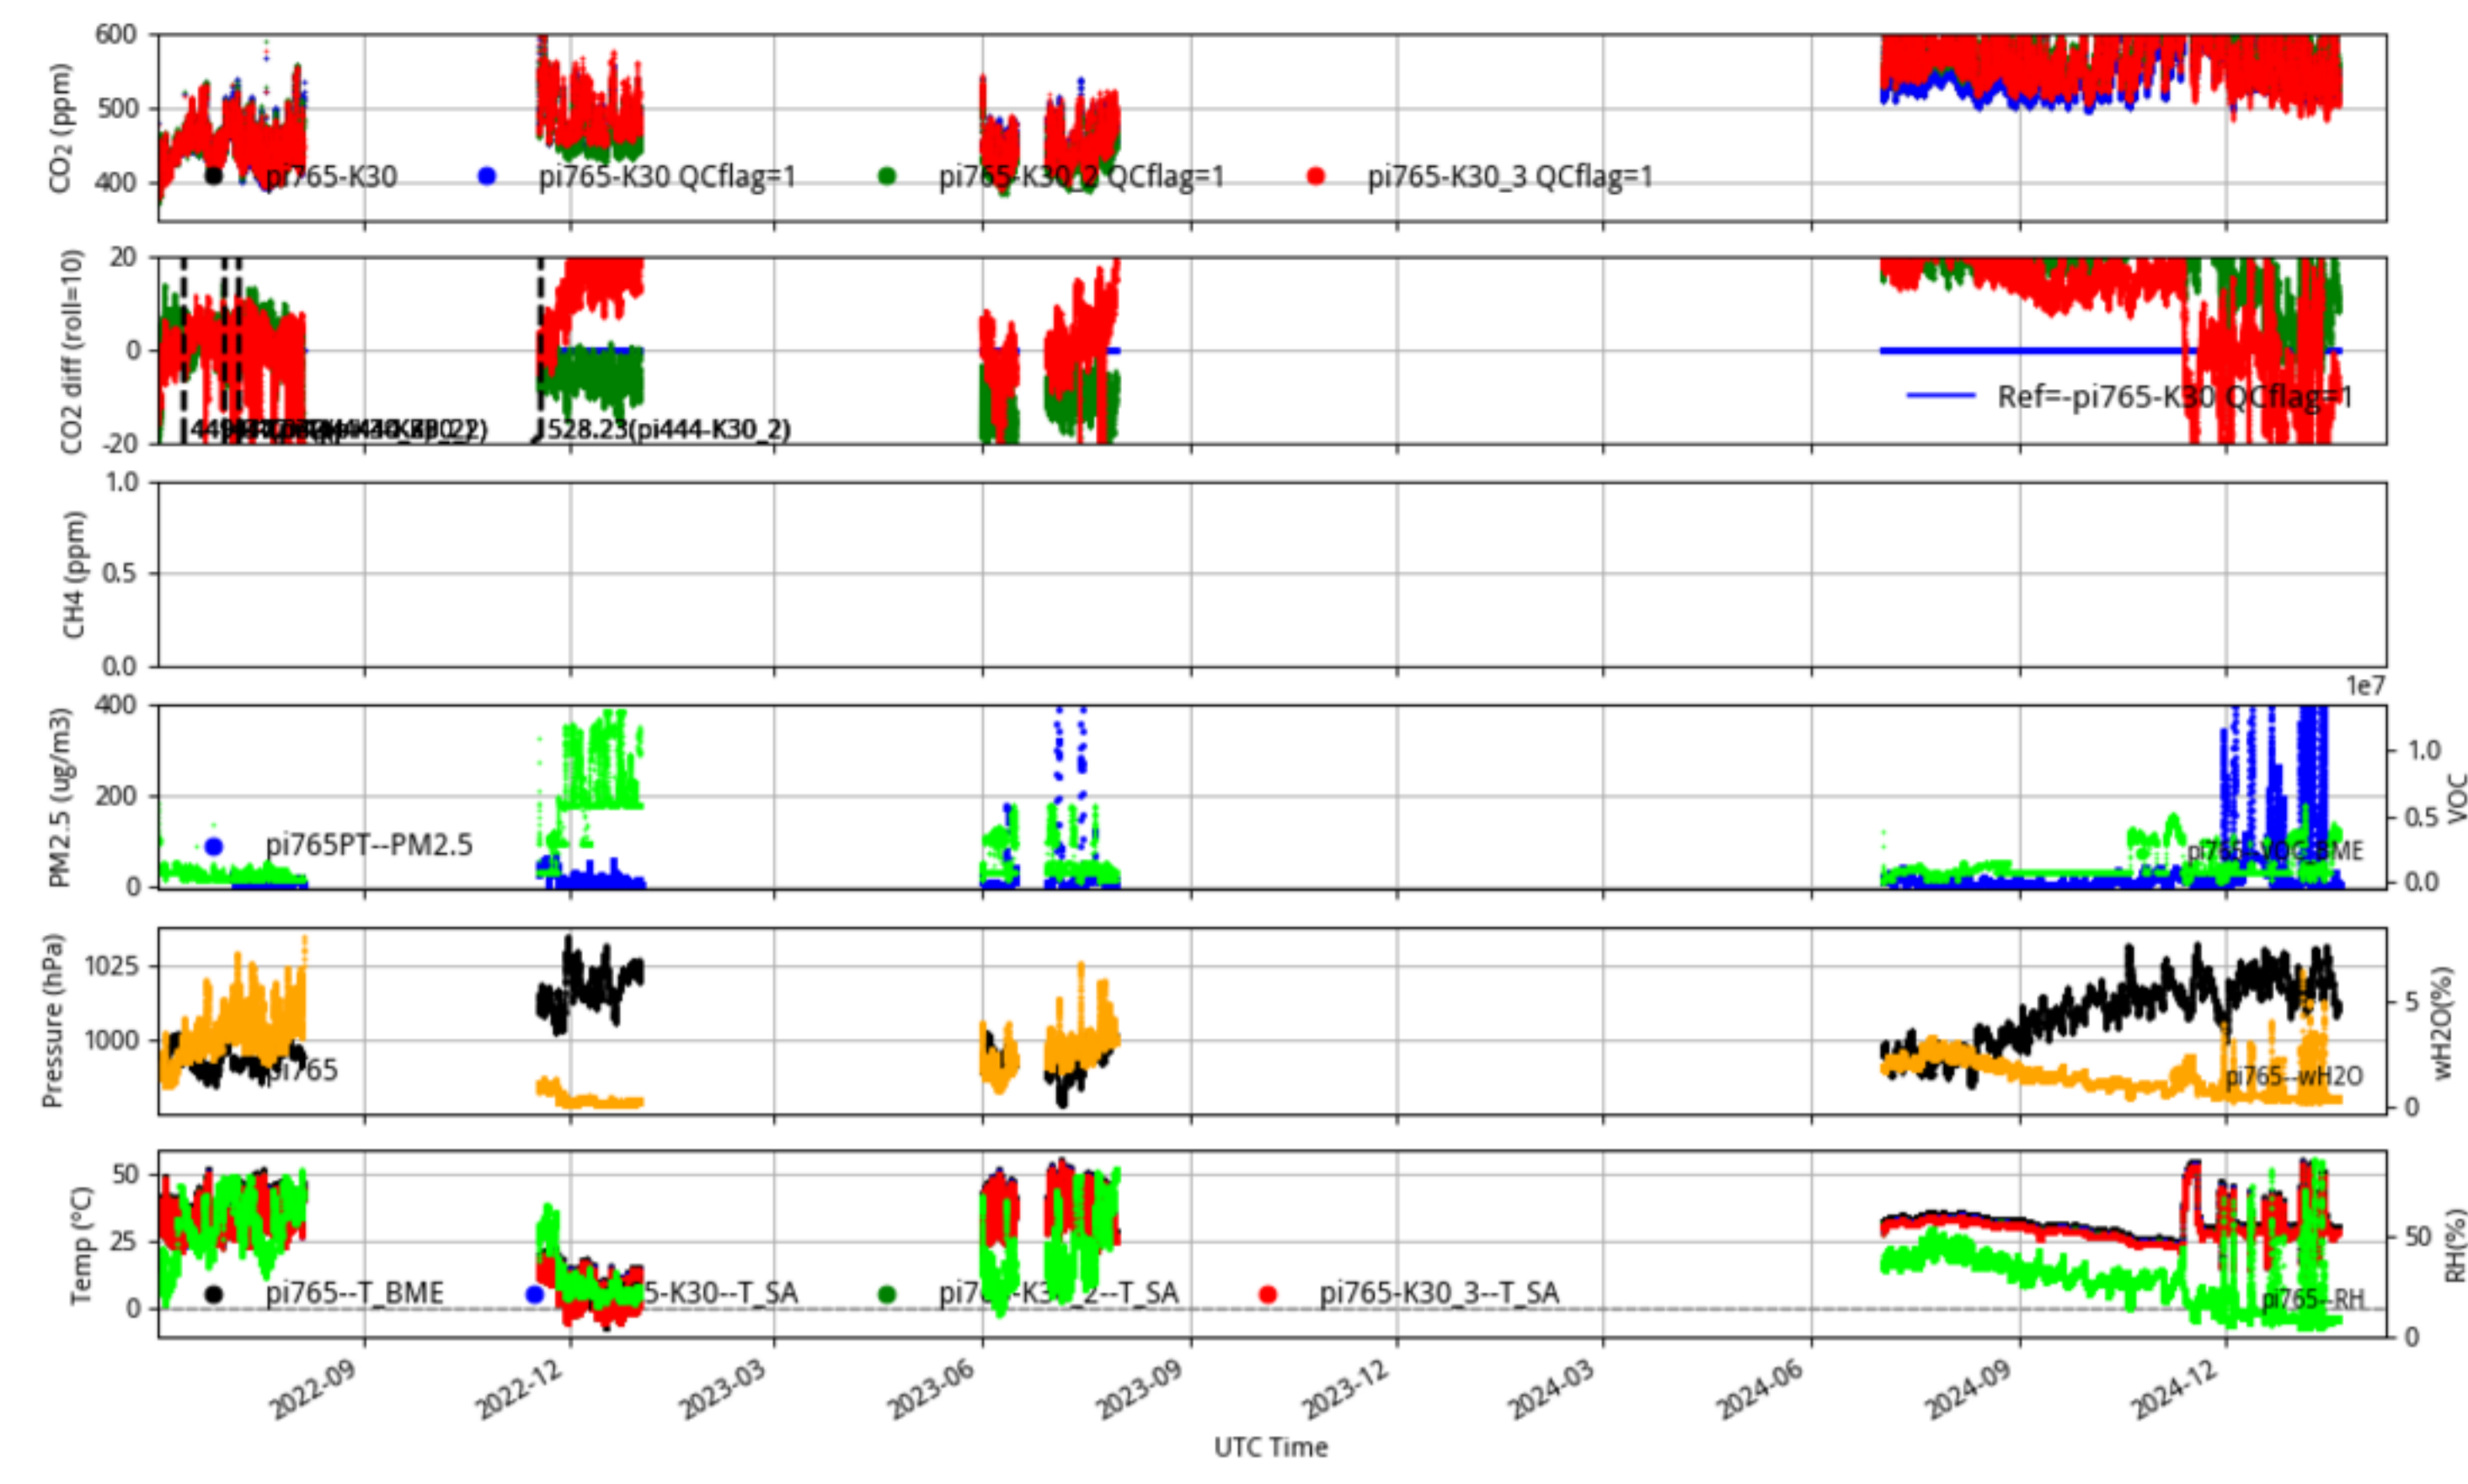

montage-site_plot3-Sunrise_gall.pdf

pi764 Sunrise_gall tenmin/L2.1 pi764--30-days

Plot created: 2025-02-10 06:37 UTC

pi765 Sunrise_gall tenmin/L2.1 pi765--30-days

Plot created: 2025-02-10 06:40 UTC

pi766 Sunrise_gall tenmin/L2.1 pi766--30-days

Plot created: 2025-02-10 06:43 UTC