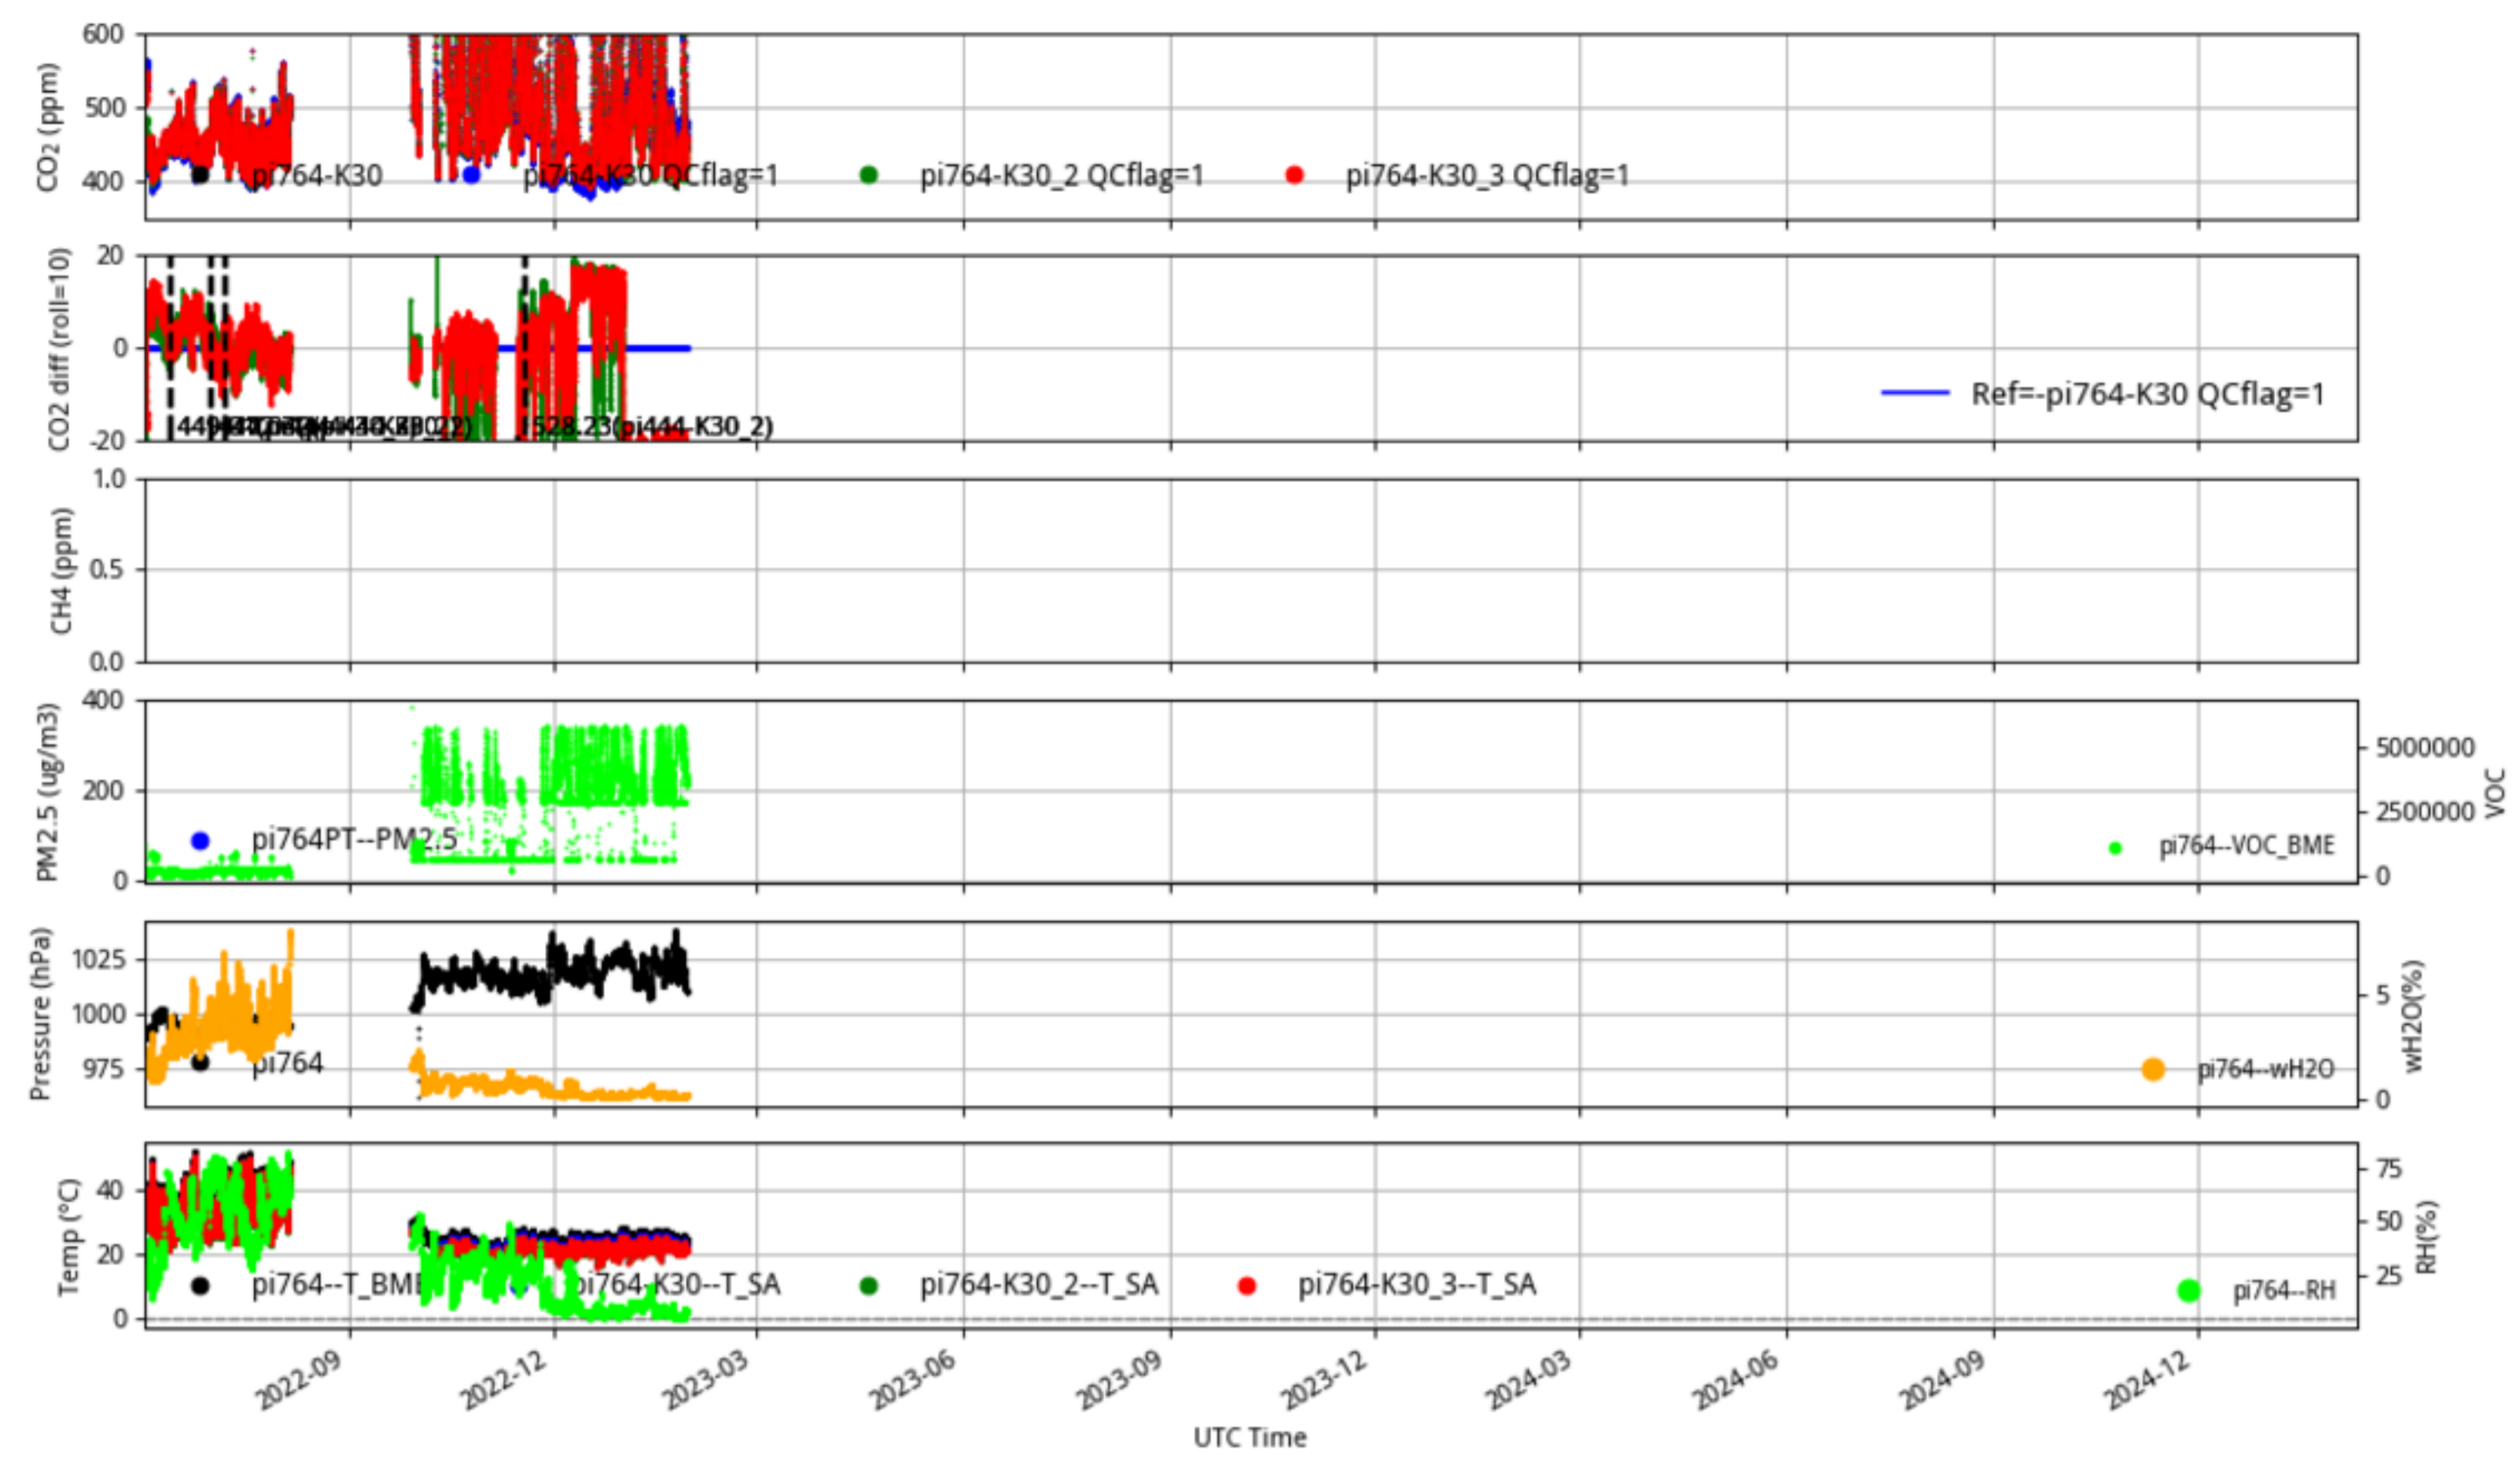

montage-site_plot3-Sunrise_gall.pdf

pi764 Sunrise_gall tenmin/L2.1 pi764--30-days

Plot created: 2025-02-10 06:37 UTC

pi765 Sunrise_gall tenmin/L2.1 pi765--30-days

Plot created: 2025-02-10 06:40 UTC

pi766 Sunrise_gall tenmin/L2.1 pi766--30-days

Plot created: 2025-02-10 06:43 UTC