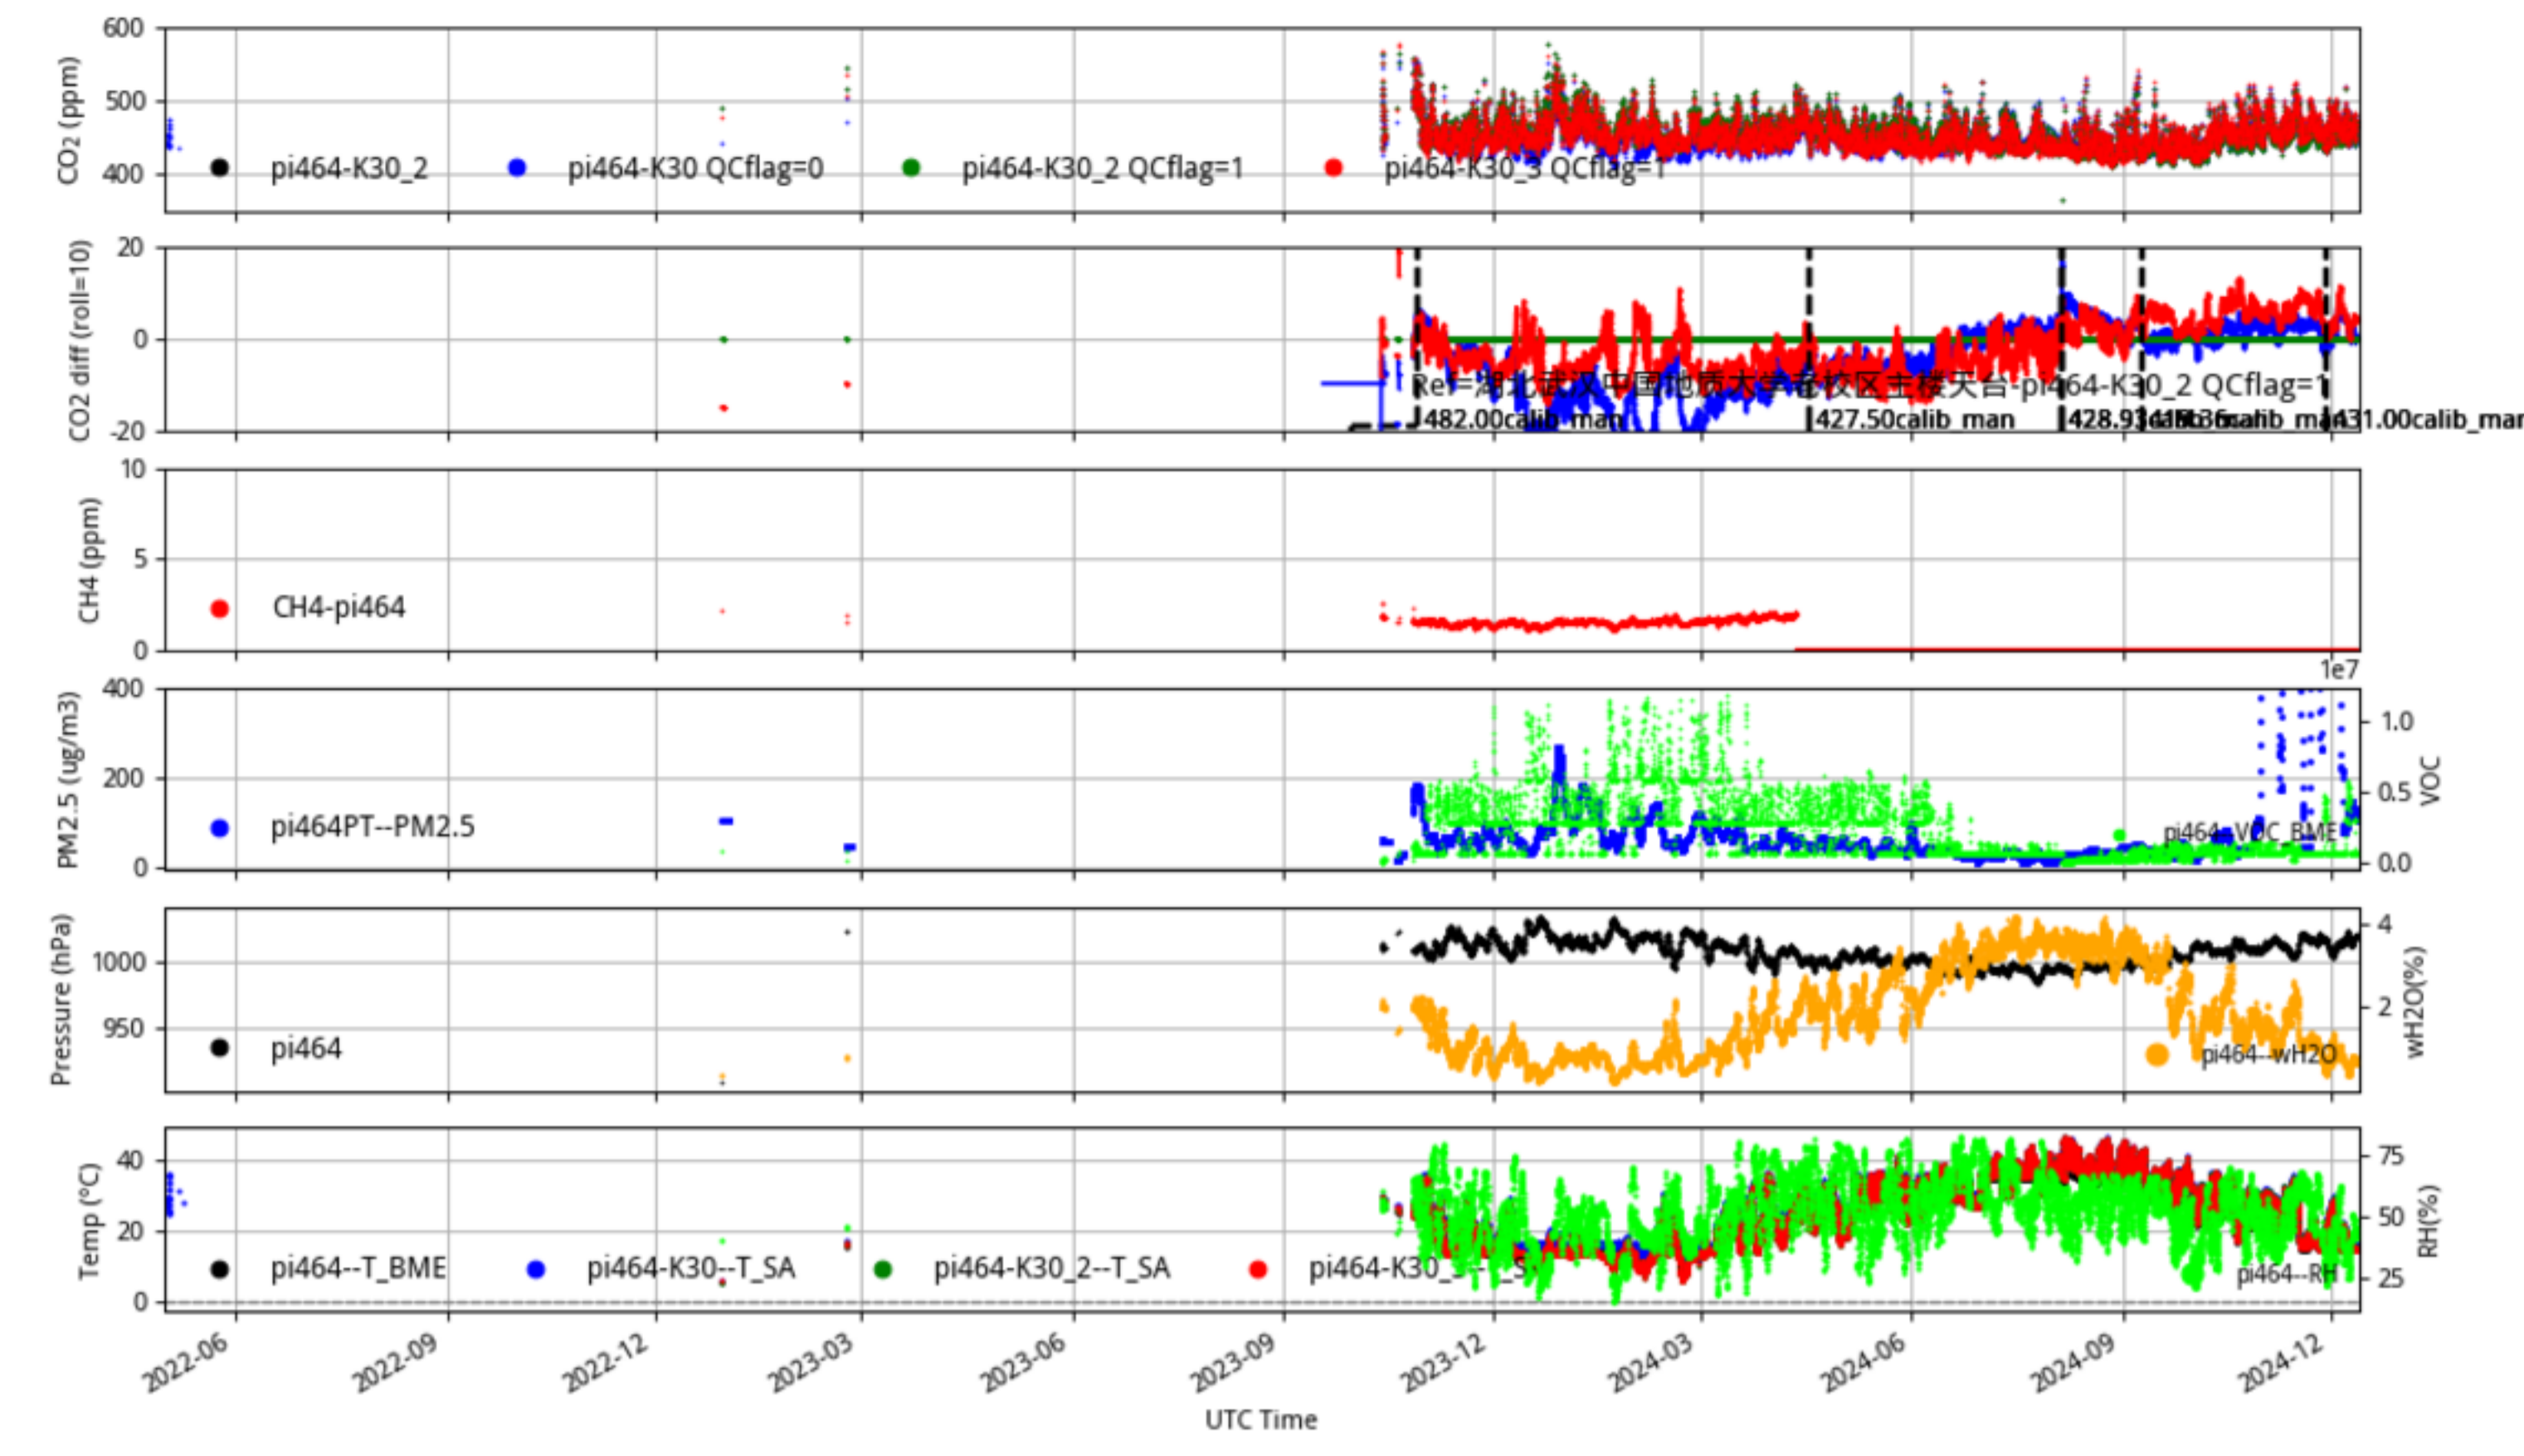

montage-site_plot3-Wuhan_Wuhan2.pdf

湖北武汉中国地质大学八楼楼顶 pi398 Wuhan_Wuhan2 hr/L2.1 pi398--15-days

Plot created: 2024-12-13 02:33 UTC

湖北武汉中国地质大学老校区主楼天台 pi464 Wuhan_Wuhan2 hr/L2.1 pi464--15-days

Plot created: 2024-12-13 02:36 UTC

pi608 Wuhan_Wuhan2 hr/L2.1 pi608--15-days

Plot created: 2024-12-13 02:38 UTC

湖北武汉中国地质大学00002 pi678 Wuhan_Wuhan2 hr/L2.1 pi678--15-days

Plot created: 2024-12-13 02:40 UTC

Silver Spring 1 pi701 umd_big10 tenmin/L2.1 pi701--30-days

Plot created: 2024-12-13 02:32 UTC

Johns Hopkins University pi732 umd_big10 tenmin/L2.1 pi732--30-days

Plot created: 2024-12-13 02:36 UTC

House 1 Strasburg PA pi755 umd_big10 tenmin/L2.1 pi755--30-days

Plot created: 2024-12-13 02:39 UTC