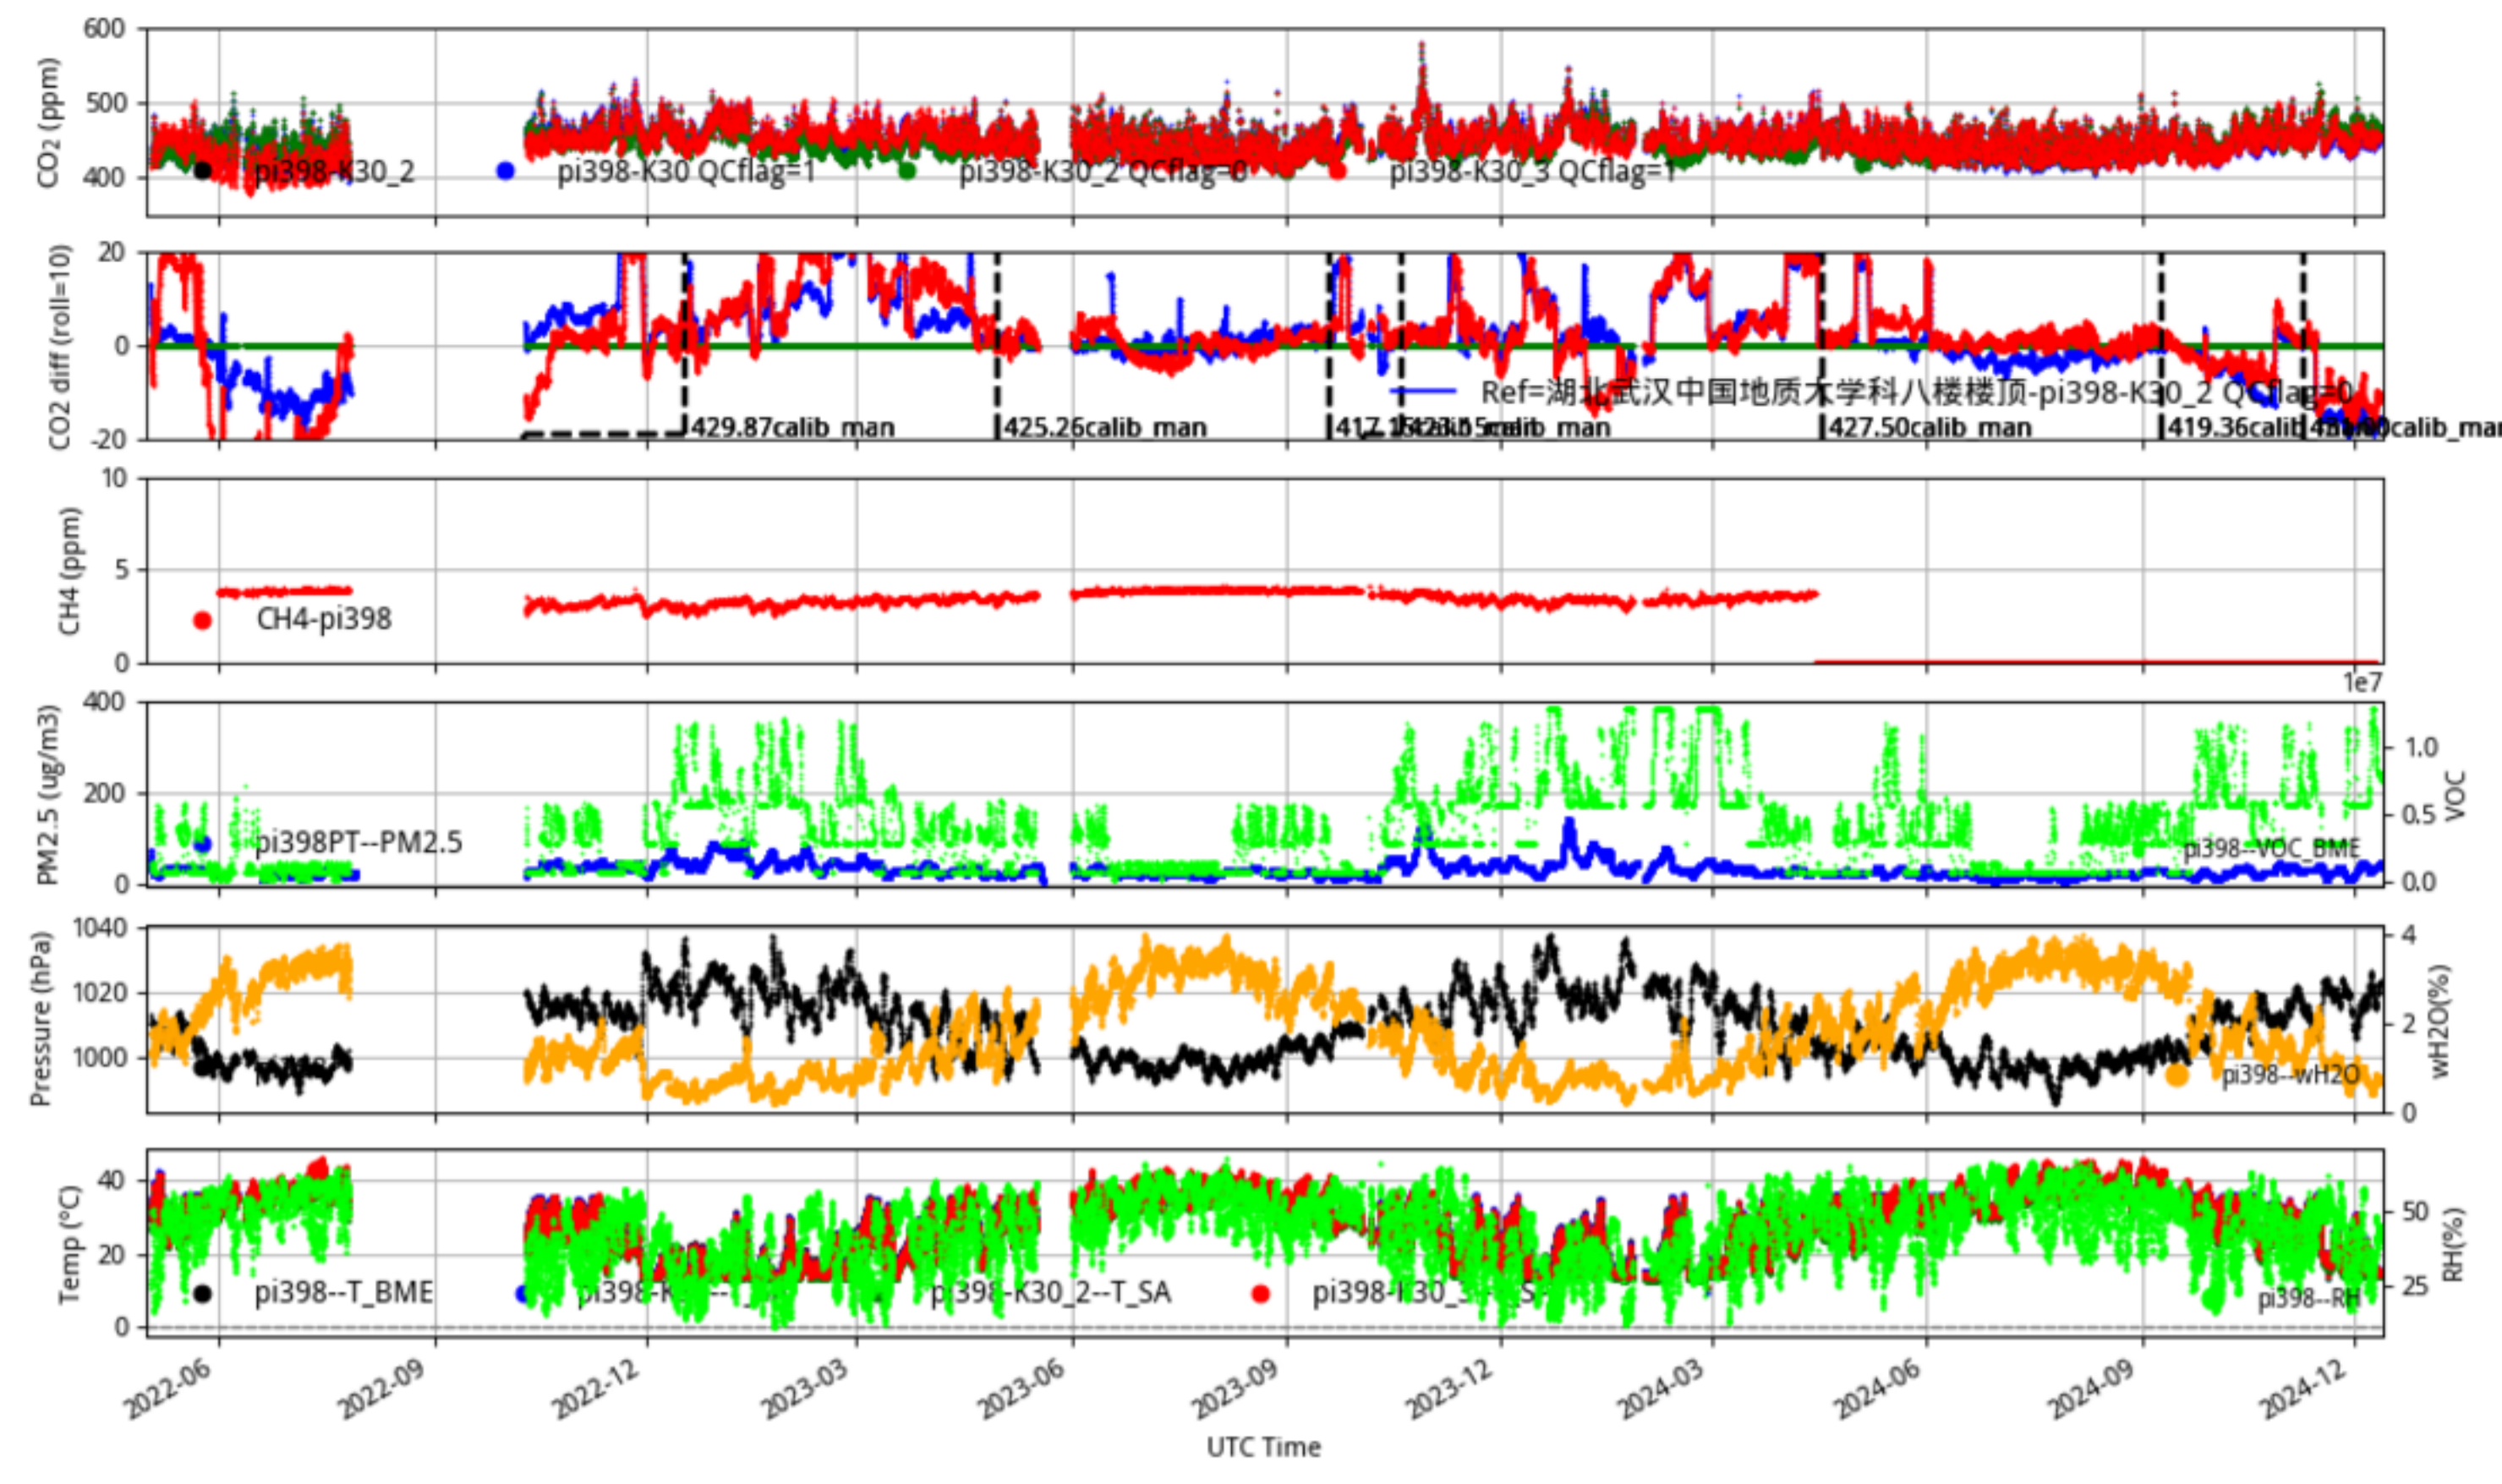

montage-site_plot3-Wuhan_Wuhan2.pdf

湖北武汉中国地质大学八楼楼顶 pi398 Wuhan_Wuhan2 hr/L2.1 pi398--15-days

Plot created: 2024-12-13 02:33 UTC

湖北武汉中国地质大学老校区主楼天台 pi464 Wuhan_Wuhan2 hr/L2.1 pi464--15-days

Plot created: 2024-12-13 02:36 UTC

pi608 Wuhan_Wuhan2 hr/L2.1 pi608--15-days

Plot created: 2024-12-13 02:38 UTC

湖北武汉中国地质大学00002 pi678 Wuhan_Wuhan2 hr/L2.1 pi678--15-days

Plot created: 2024-12-13 02:40 UTC

Silver Spring 1 pi701 umd_big10 tenmin/L2.1 pi701--30-days

Plot created: 2024-12-13 02:32 UTC

Johns Hopkins University pi732 umd_big10 tenmin/L2.1 pi732--30-days

Plot created: 2024-12-13 02:36 UTC

House 1 Strasburg PA pi755 umd_big10 tenmin/L2.1 pi755--30-days

Plot created: 2024-12-13 02:39 UTC