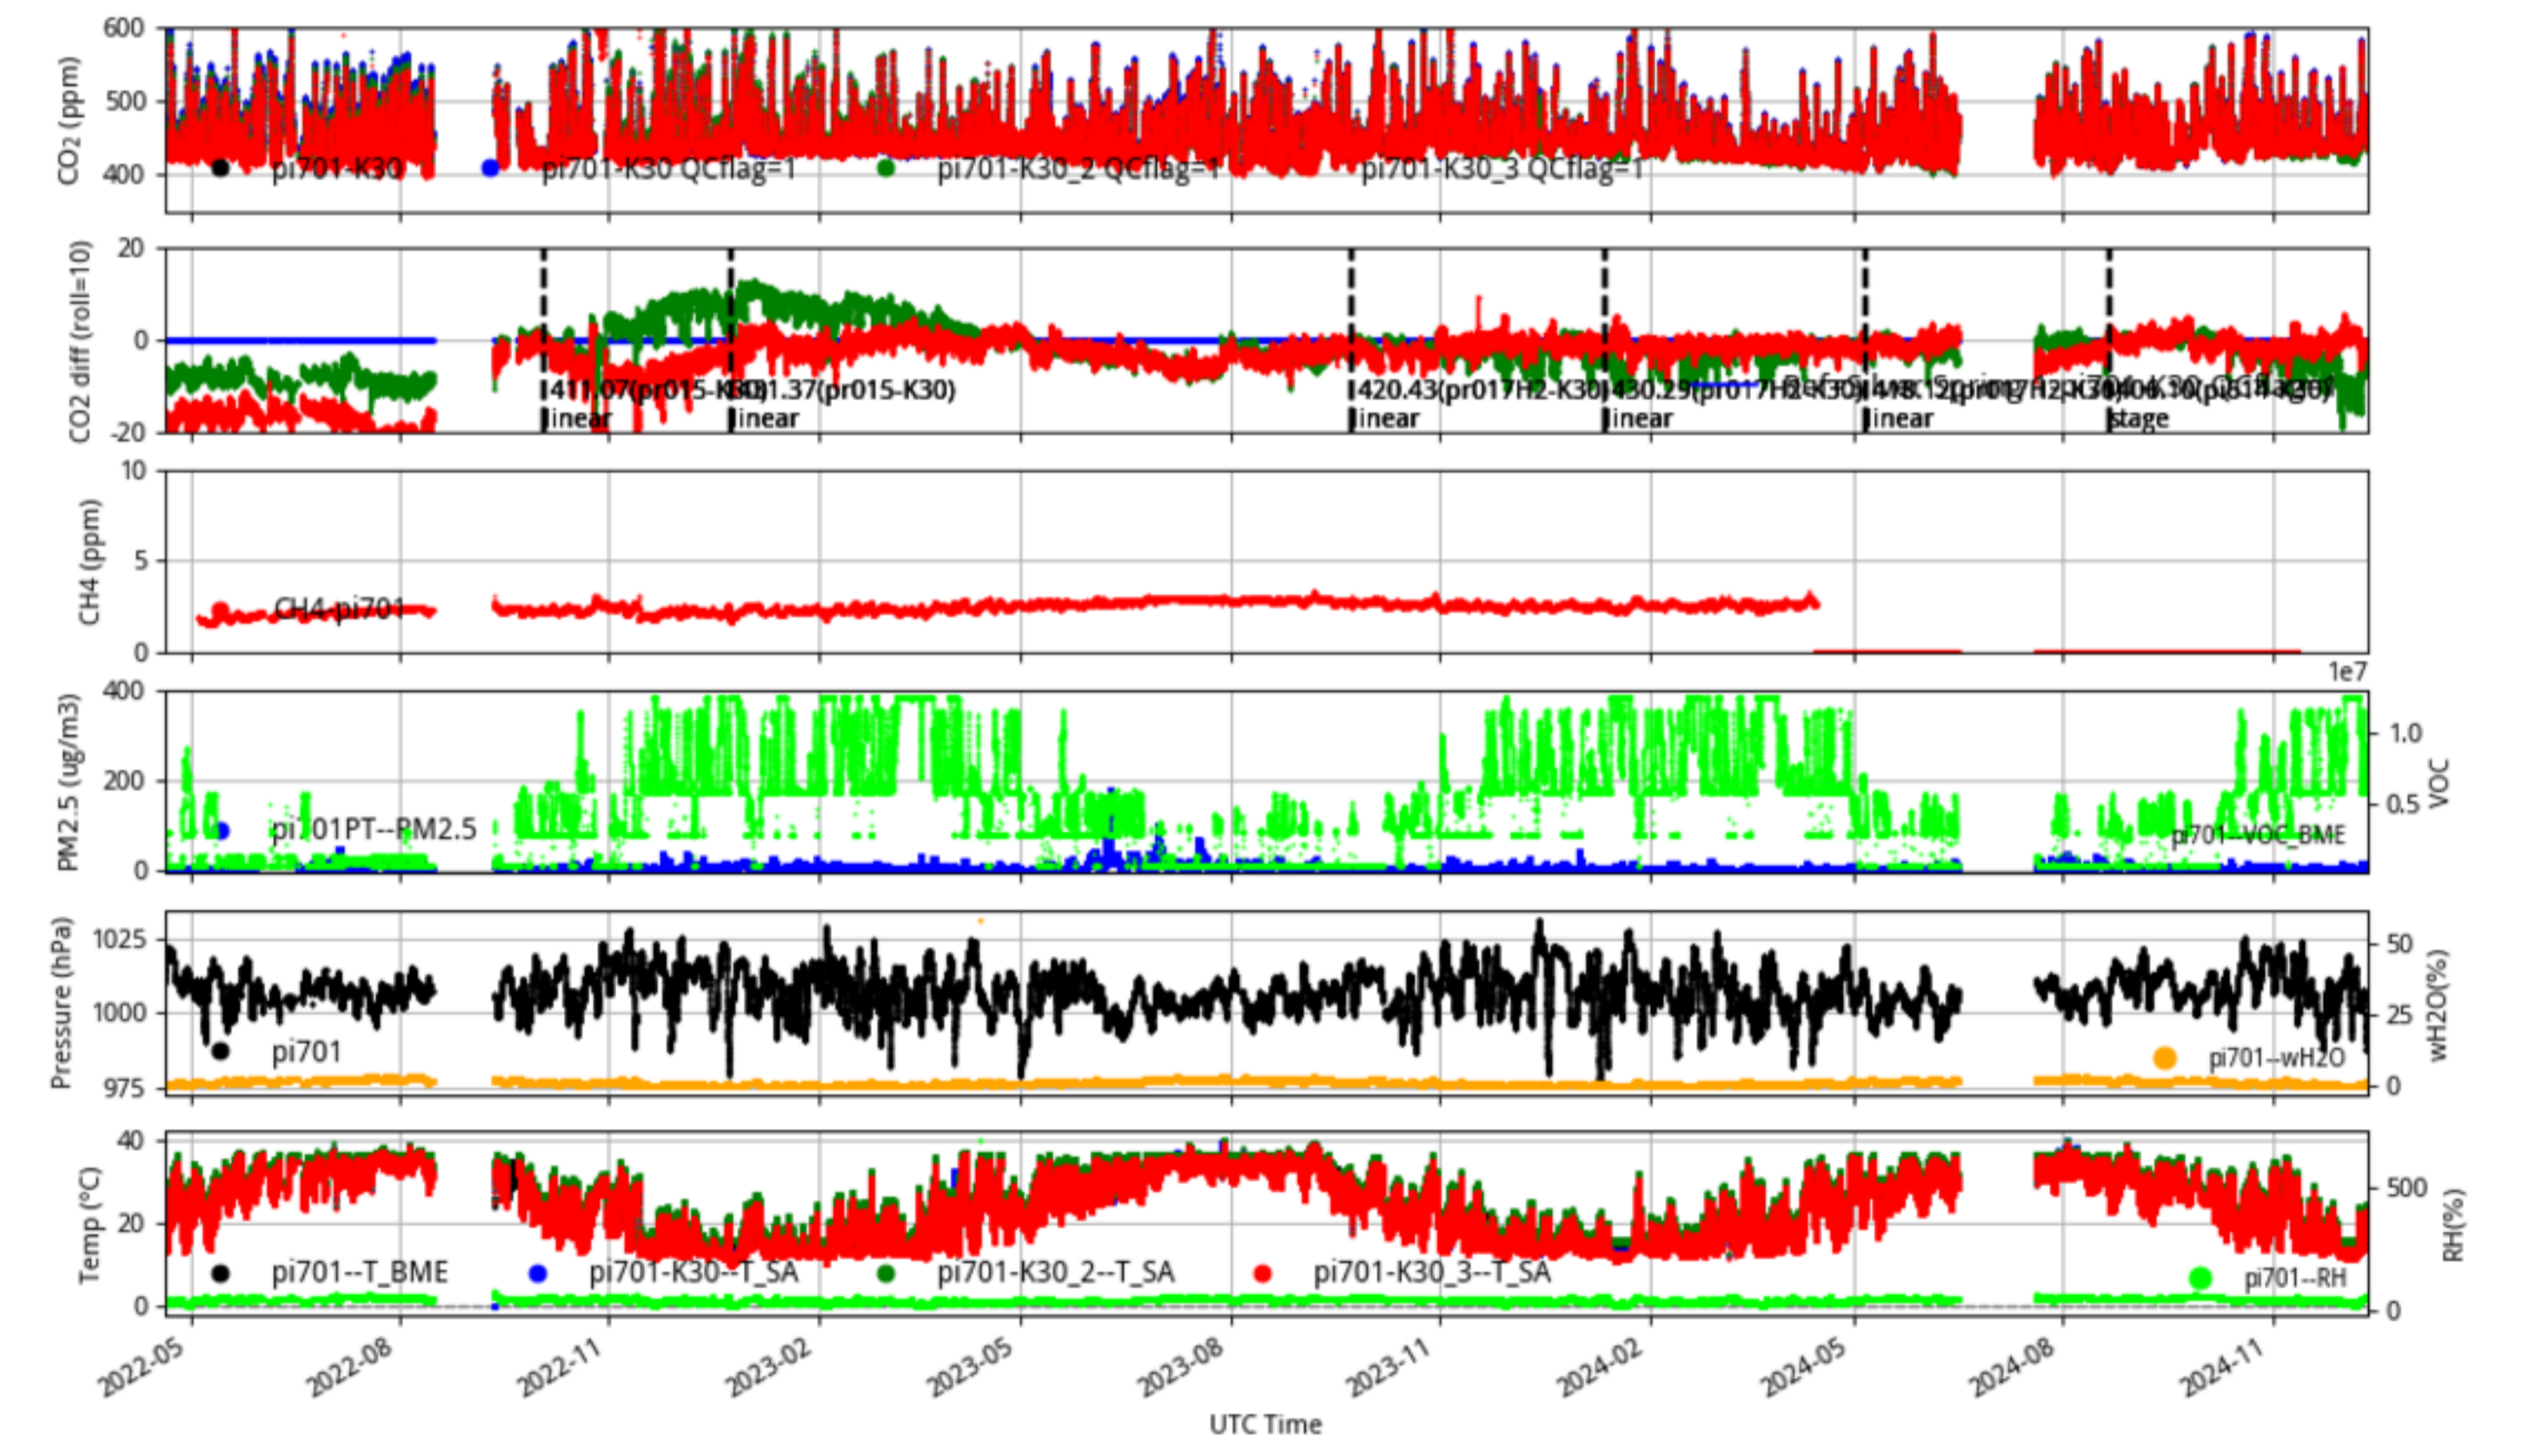

montage-site_plot3-Wuhan_Wuhan2.pdf

湖北武汉中国地质大学八楼楼顶 pi398 Wuhan_Wuhan2 hr/L2.1 pi398--15-days

Plot created: 2024-12-13 02:33 UTC

湖北武汉中国地质大学老校区主楼天台 pi464 Wuhan_Wuhan2 hr/L2.1 pi464--15-days

Plot created: 2024-12-13 02:36 UTC

pi608 Wuhan_Wuhan2 hr/L2.1 pi608--15-days

Plot created: 2024-12-13 02:38 UTC

湖北武汉中国地质大学00002 pi678 Wuhan_Wuhan2 hr/L2.1 pi678--15-days

Plot created: 2024-12-13 02:40 UTC

Silver Spring 1 pi701 umd_big10 tenmin/L2.1 pi701--30-days

Plot created: 2024-12-13 02:32 UTC

Johns Hopkins University pi732 umd_big10 tenmin/L2.1 pi732--30-days

Plot created: 2024-12-13 02:36 UTC

House 1 Strasburg PA pi755 umd_big10 tenmin/L2.1 pi755--30-days

Plot created: 2024-12-13 02:39 UTC