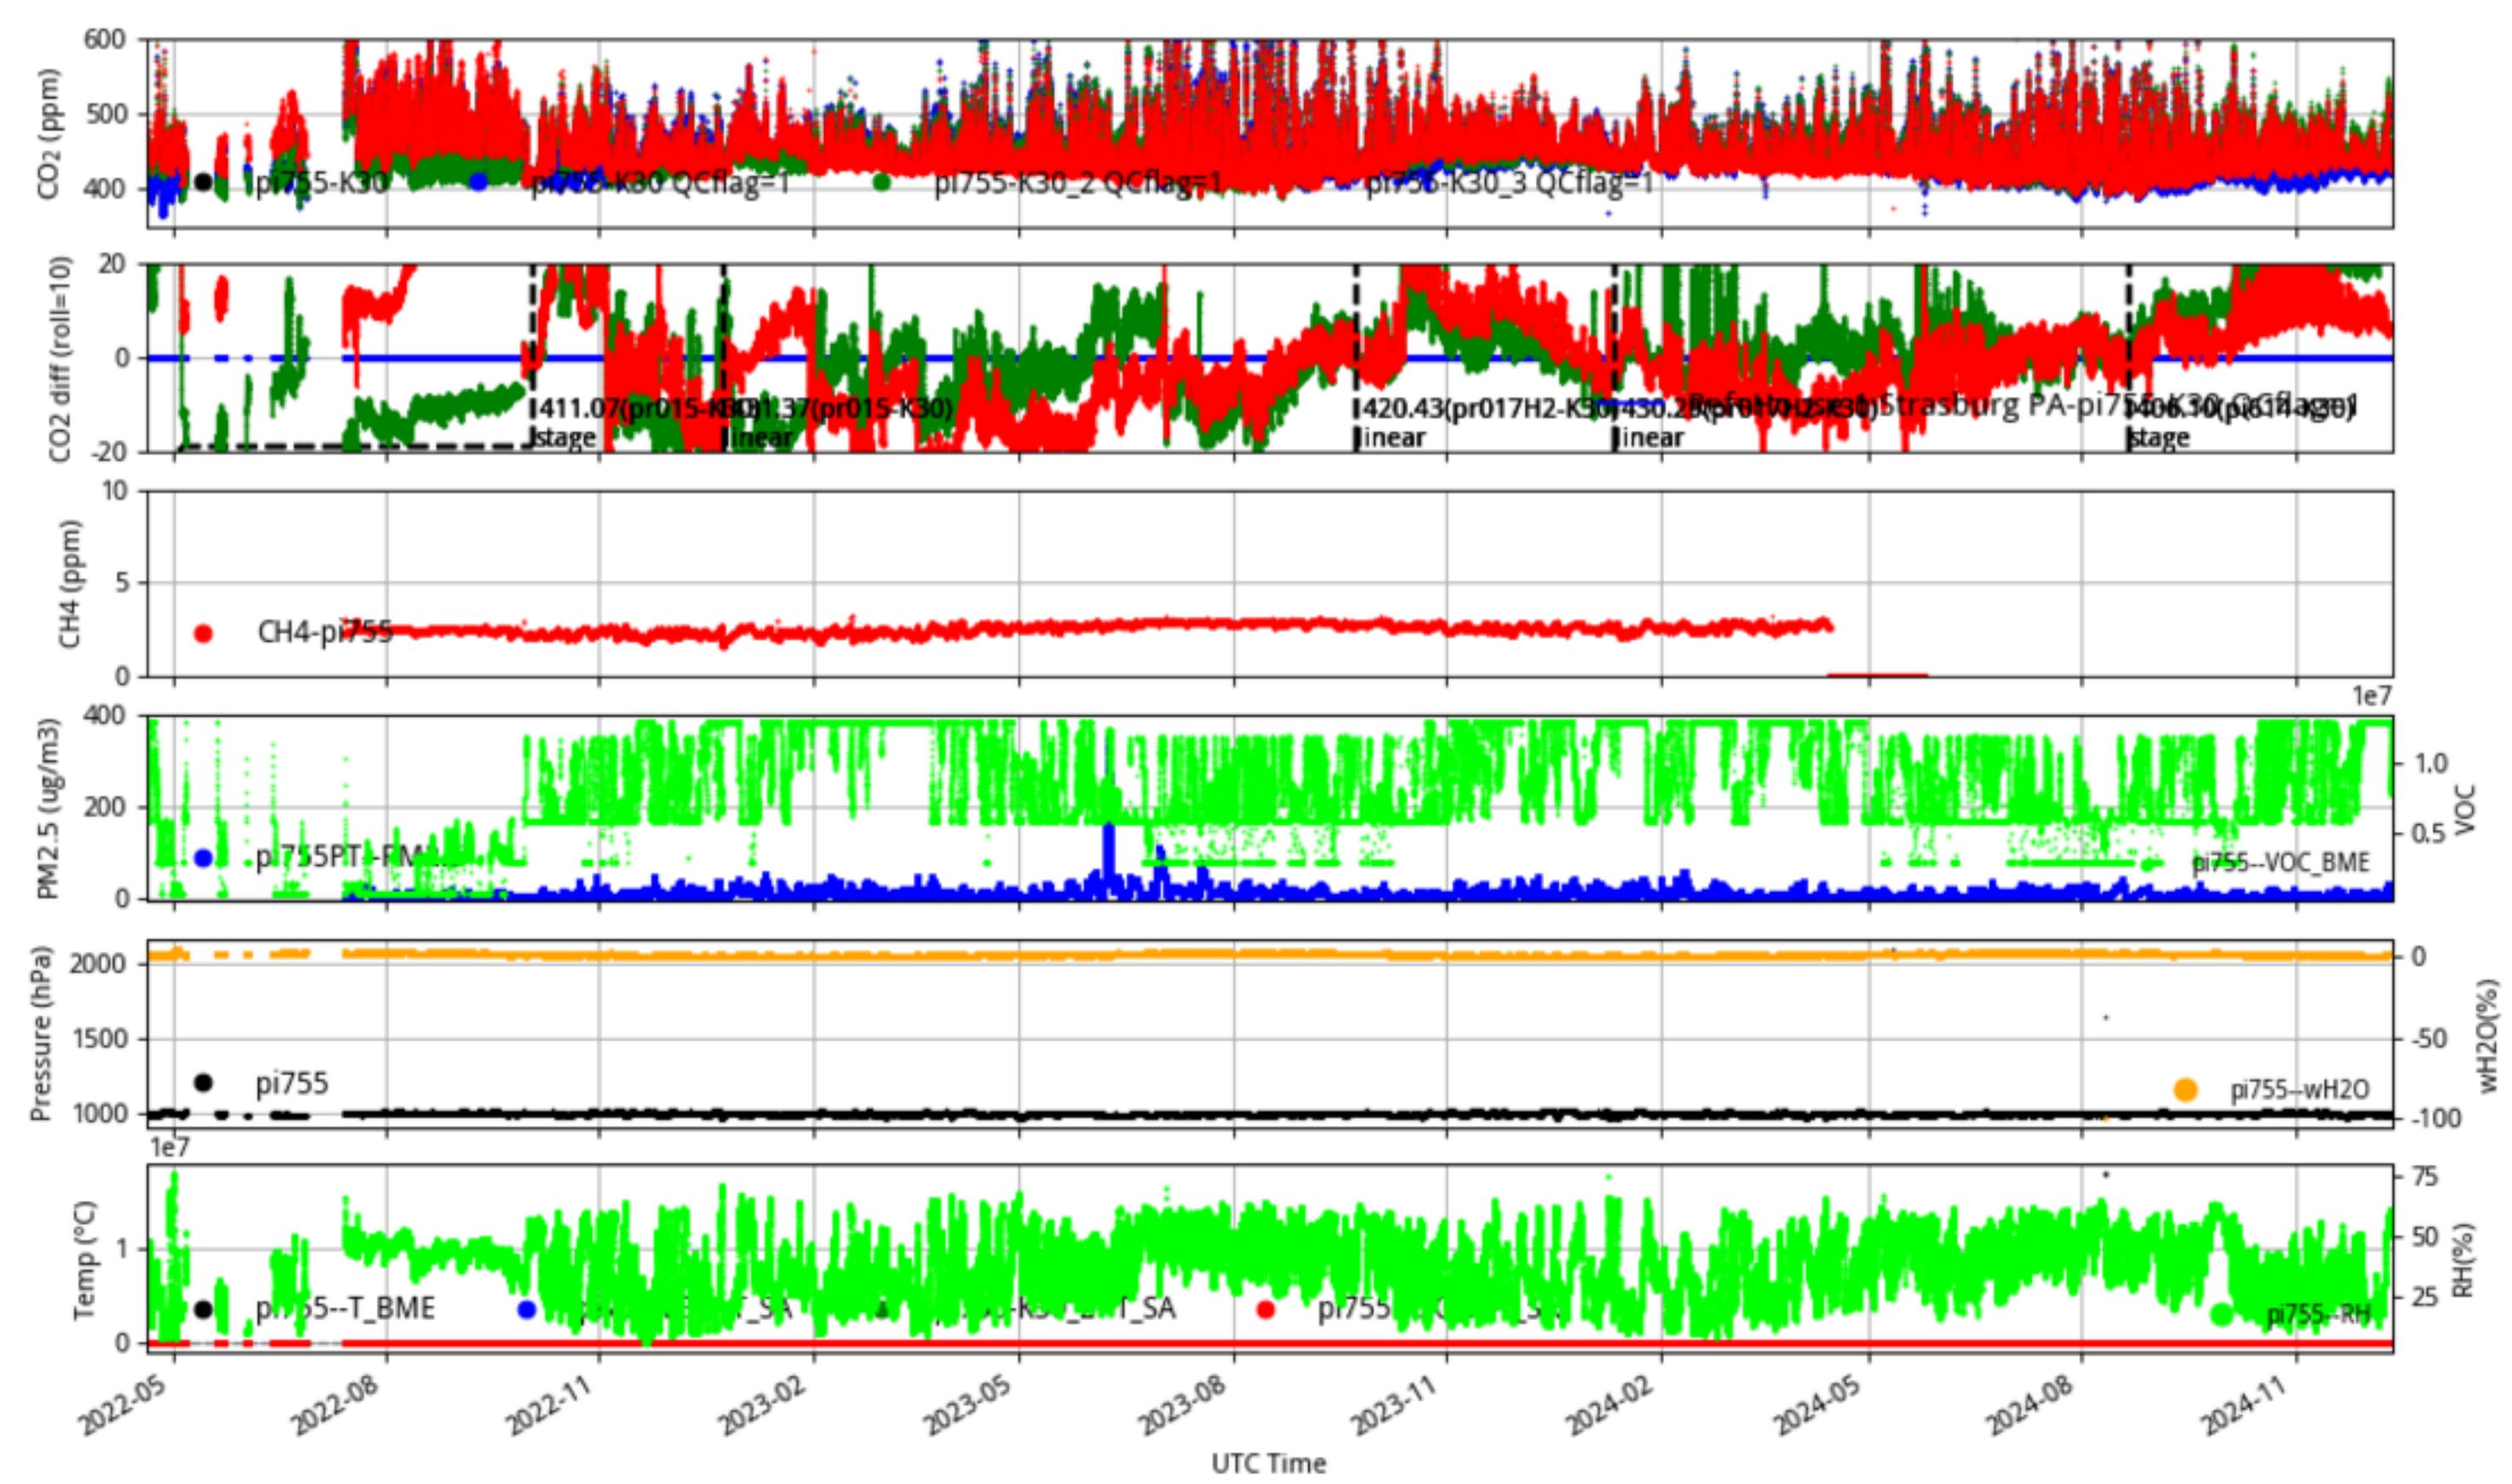

montage-site_plot3-Wuhan_Wuhan2.pdf

湖北武汉中国地质大学八楼楼顶 pi398 Wuhan_Wuhan2 hr/L2.1 pi398--15-days

Plot created: 2024-12-13 02:33 UTC

湖北武汉中国地质大学老校区主楼天台 pi464 Wuhan_Wuhan2 hr/L2.1 pi464--15-days

Plot created: 2024-12-13 02:36 UTC

pi608 Wuhan_Wuhan2 hr/L2.1 pi608--15-days

Plot created: 2024-12-13 02:38 UTC

湖北武汉中国地质大学00002 pi678 Wuhan_Wuhan2 hr/L2.1 pi678--15-days

Plot created: 2024-12-13 02:40 UTC

Silver Spring 1 pi701 umd_big10 tenmin/L2.1 pi701--30-days

Plot created: 2024-12-13 02:32 UTC

Johns Hopkins University pi732 umd_big10 tenmin/L2.1 pi732--30-days

Plot created: 2024-12-13 02:36 UTC

House 1 Strasburg PA pi755 umd_big10 tenmin/L2.1 pi755--30-days

Plot created: 2024-12-13 02:39 UTC