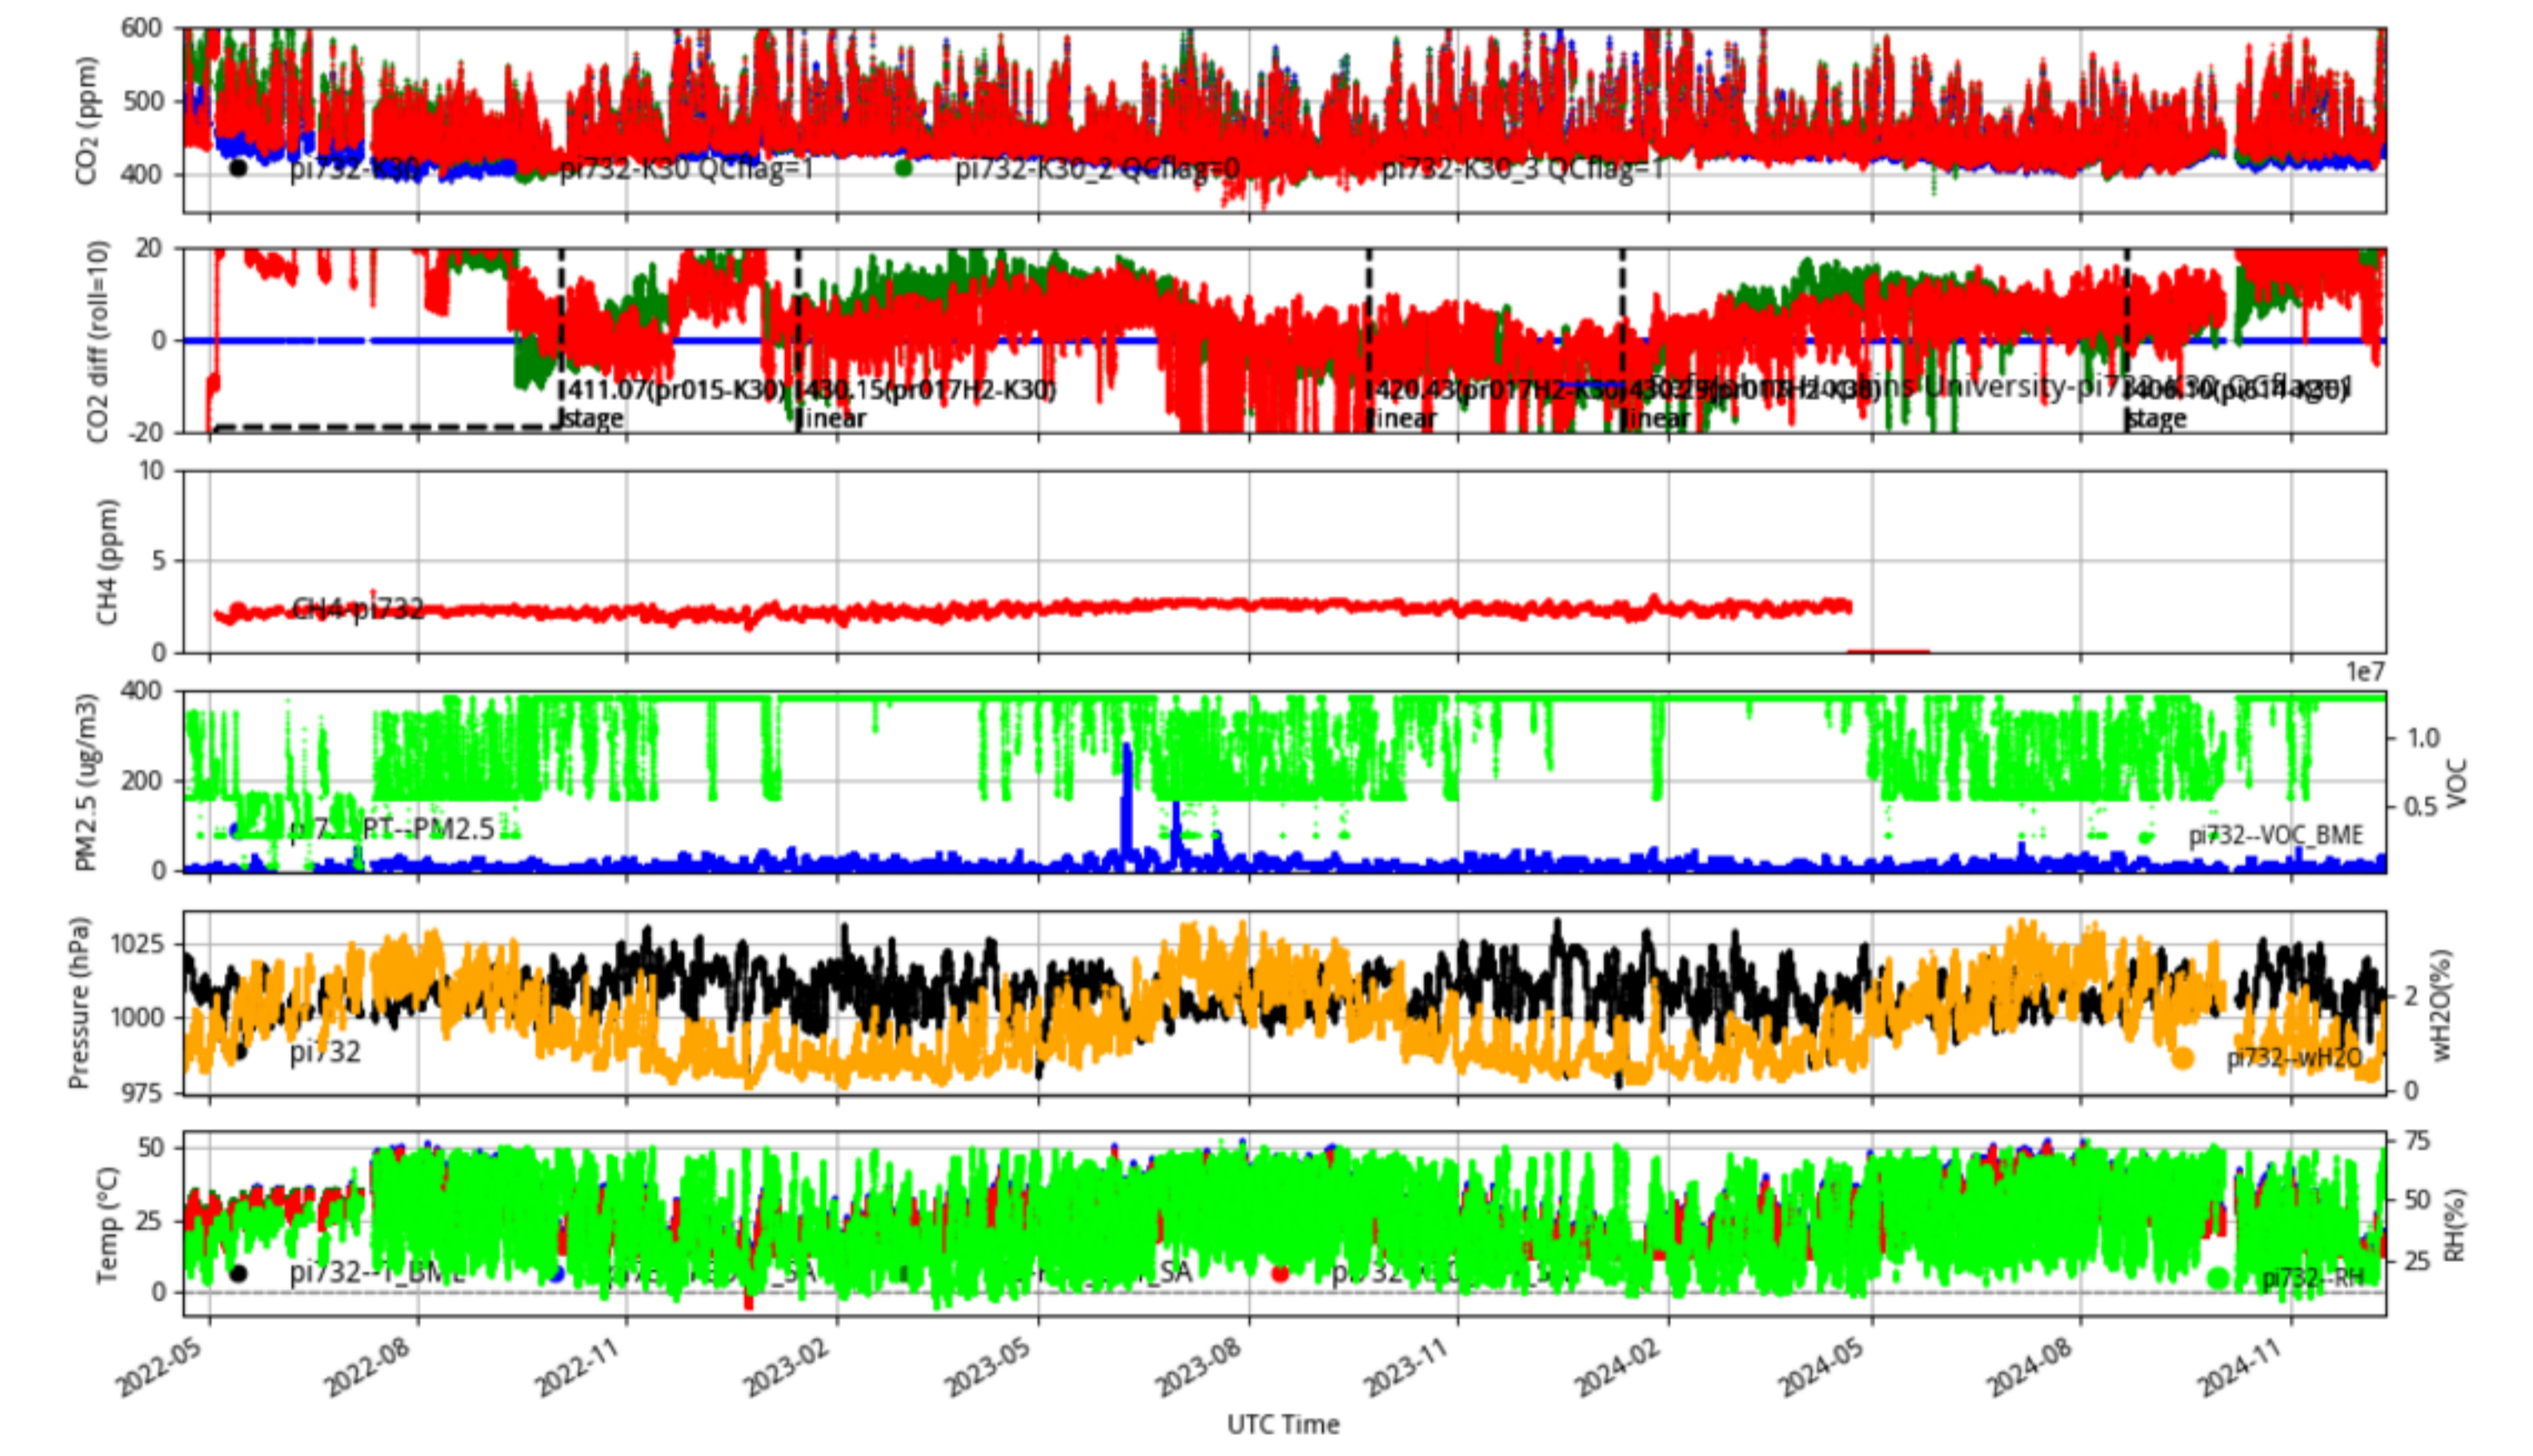

montage-site_plot3-Wuhan_Wuhan2.pdf

湖北武汉中国地质大学八楼楼顶 pi398 Wuhan_Wuhan2 hr/L2.1 pi398--15-days

Plot created: 2024-12-13 02:33 UTC

湖北武汉中国地质大学老校区主楼天台 pi464 Wuhan_Wuhan2 hr/L2.1 pi464--15-days

Plot created: 2024-12-13 02:36 UTC

pi608 Wuhan_Wuhan2 hr/L2.1 pi608--15-days

Plot created: 2024-12-13 02:38 UTC

湖北武汉中国地质大学00002 pi678 Wuhan_Wuhan2 hr/L2.1 pi678--15-days

Plot created: 2024-12-13 02:40 UTC

Silver Spring 1 pi701 umd_big10 tenmin/L2.1 pi701--30-days

Plot created: 2024-12-13 02:32 UTC

Johns Hopkins University pi732 umd_big10 tenmin/L2.1 pi732--30-days

Plot created: 2024-12-13 02:36 UTC

House 1 Strasburg PA pi755 umd_big10 tenmin/L2.1 pi755--30-days

Plot created: 2024-12-13 02:39 UTC