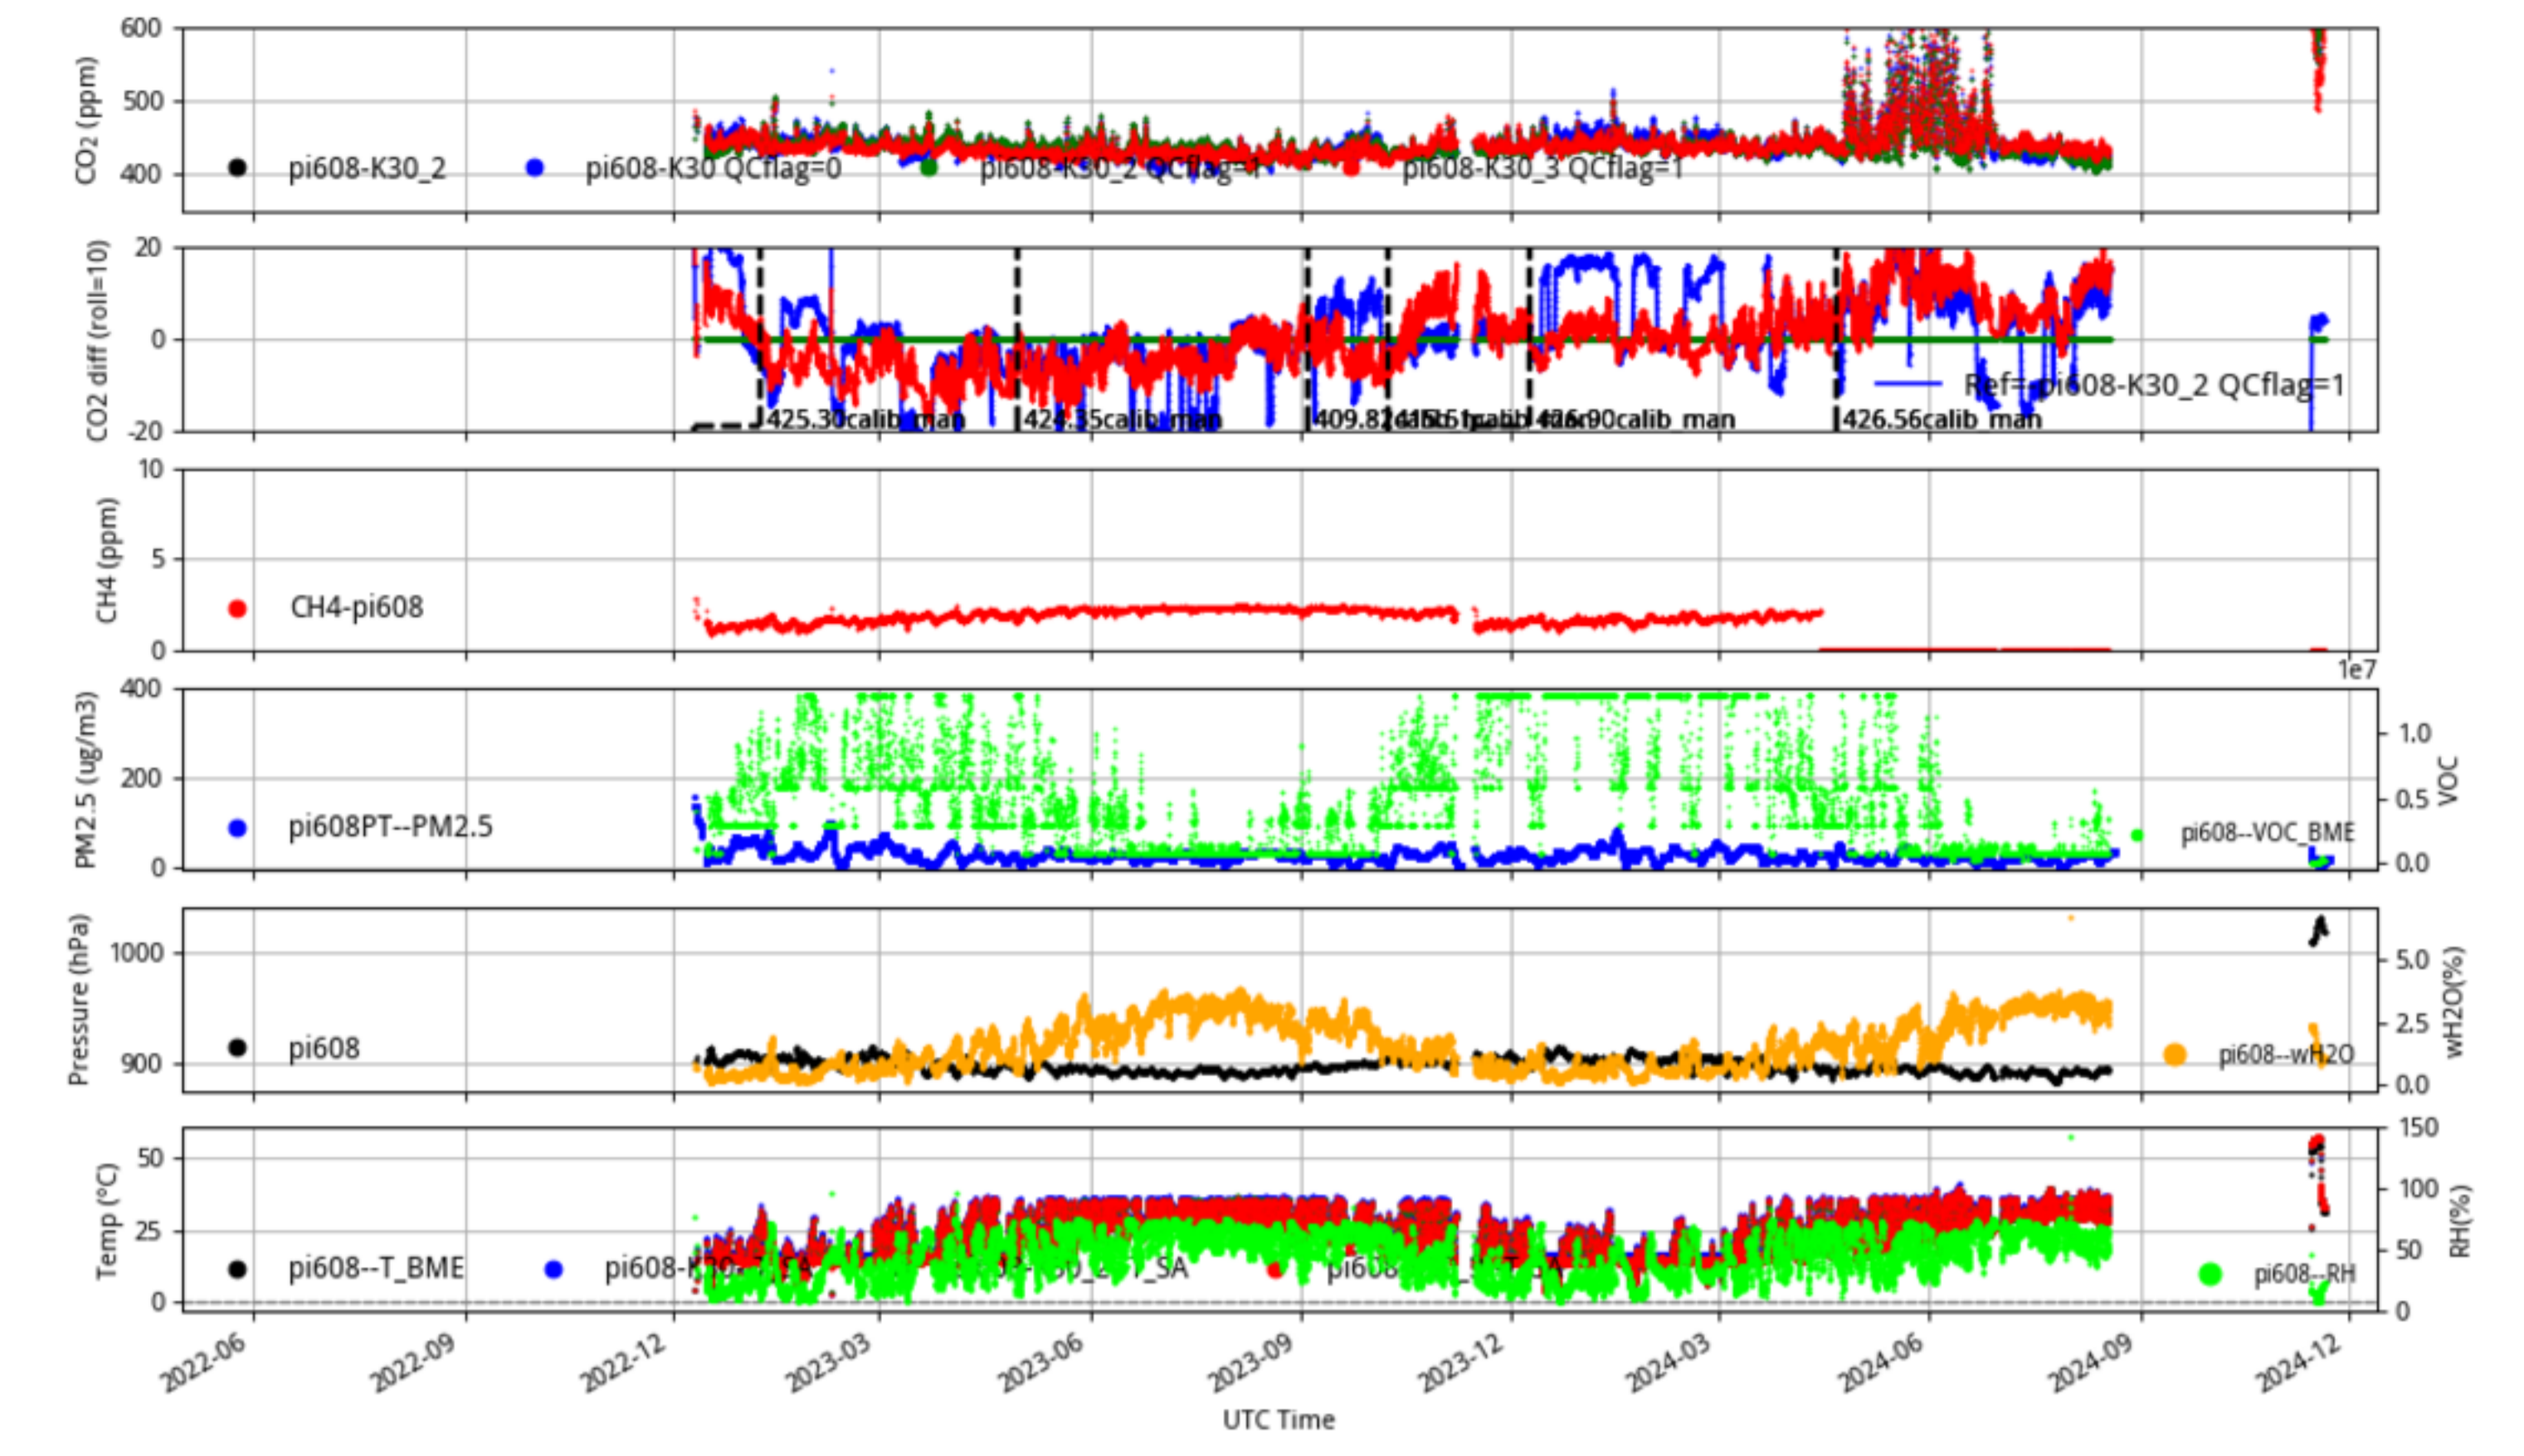

montage-site_plot3-Wuhan_Wuhan2.pdf

湖北武汉中国地质大学八楼楼顶 pi398 Wuhan_Wuhan2 hr/L2.1 pi398--15-days

Plot created: 2024-12-13 02:33 UTC

湖北武汉中国地质大学老校区主楼天台 pi464 Wuhan_Wuhan2 hr/L2.1 pi464--15-days

Plot created: 2024-12-13 02:36 UTC

pi608 Wuhan_Wuhan2 hr/L2.1 pi608--15-days

Plot created: 2024-12-13 02:38 UTC

湖北武汉中国地质大学00002 pi678 Wuhan_Wuhan2 hr/L2.1 pi678--15-days

Plot created: 2024-12-13 02:40 UTC

Silver Spring 1 pi701 umd_big10 tenmin/L2.1 pi701--30-days

Plot created: 2024-12-13 02:32 UTC

Johns Hopkins University pi732 umd_big10 tenmin/L2.1 pi732--30-days

Plot created: 2024-12-13 02:36 UTC

House 1 Strasburg PA pi755 umd_big10 tenmin/L2.1 pi755--30-days

Plot created: 2024-12-13 02:39 UTC