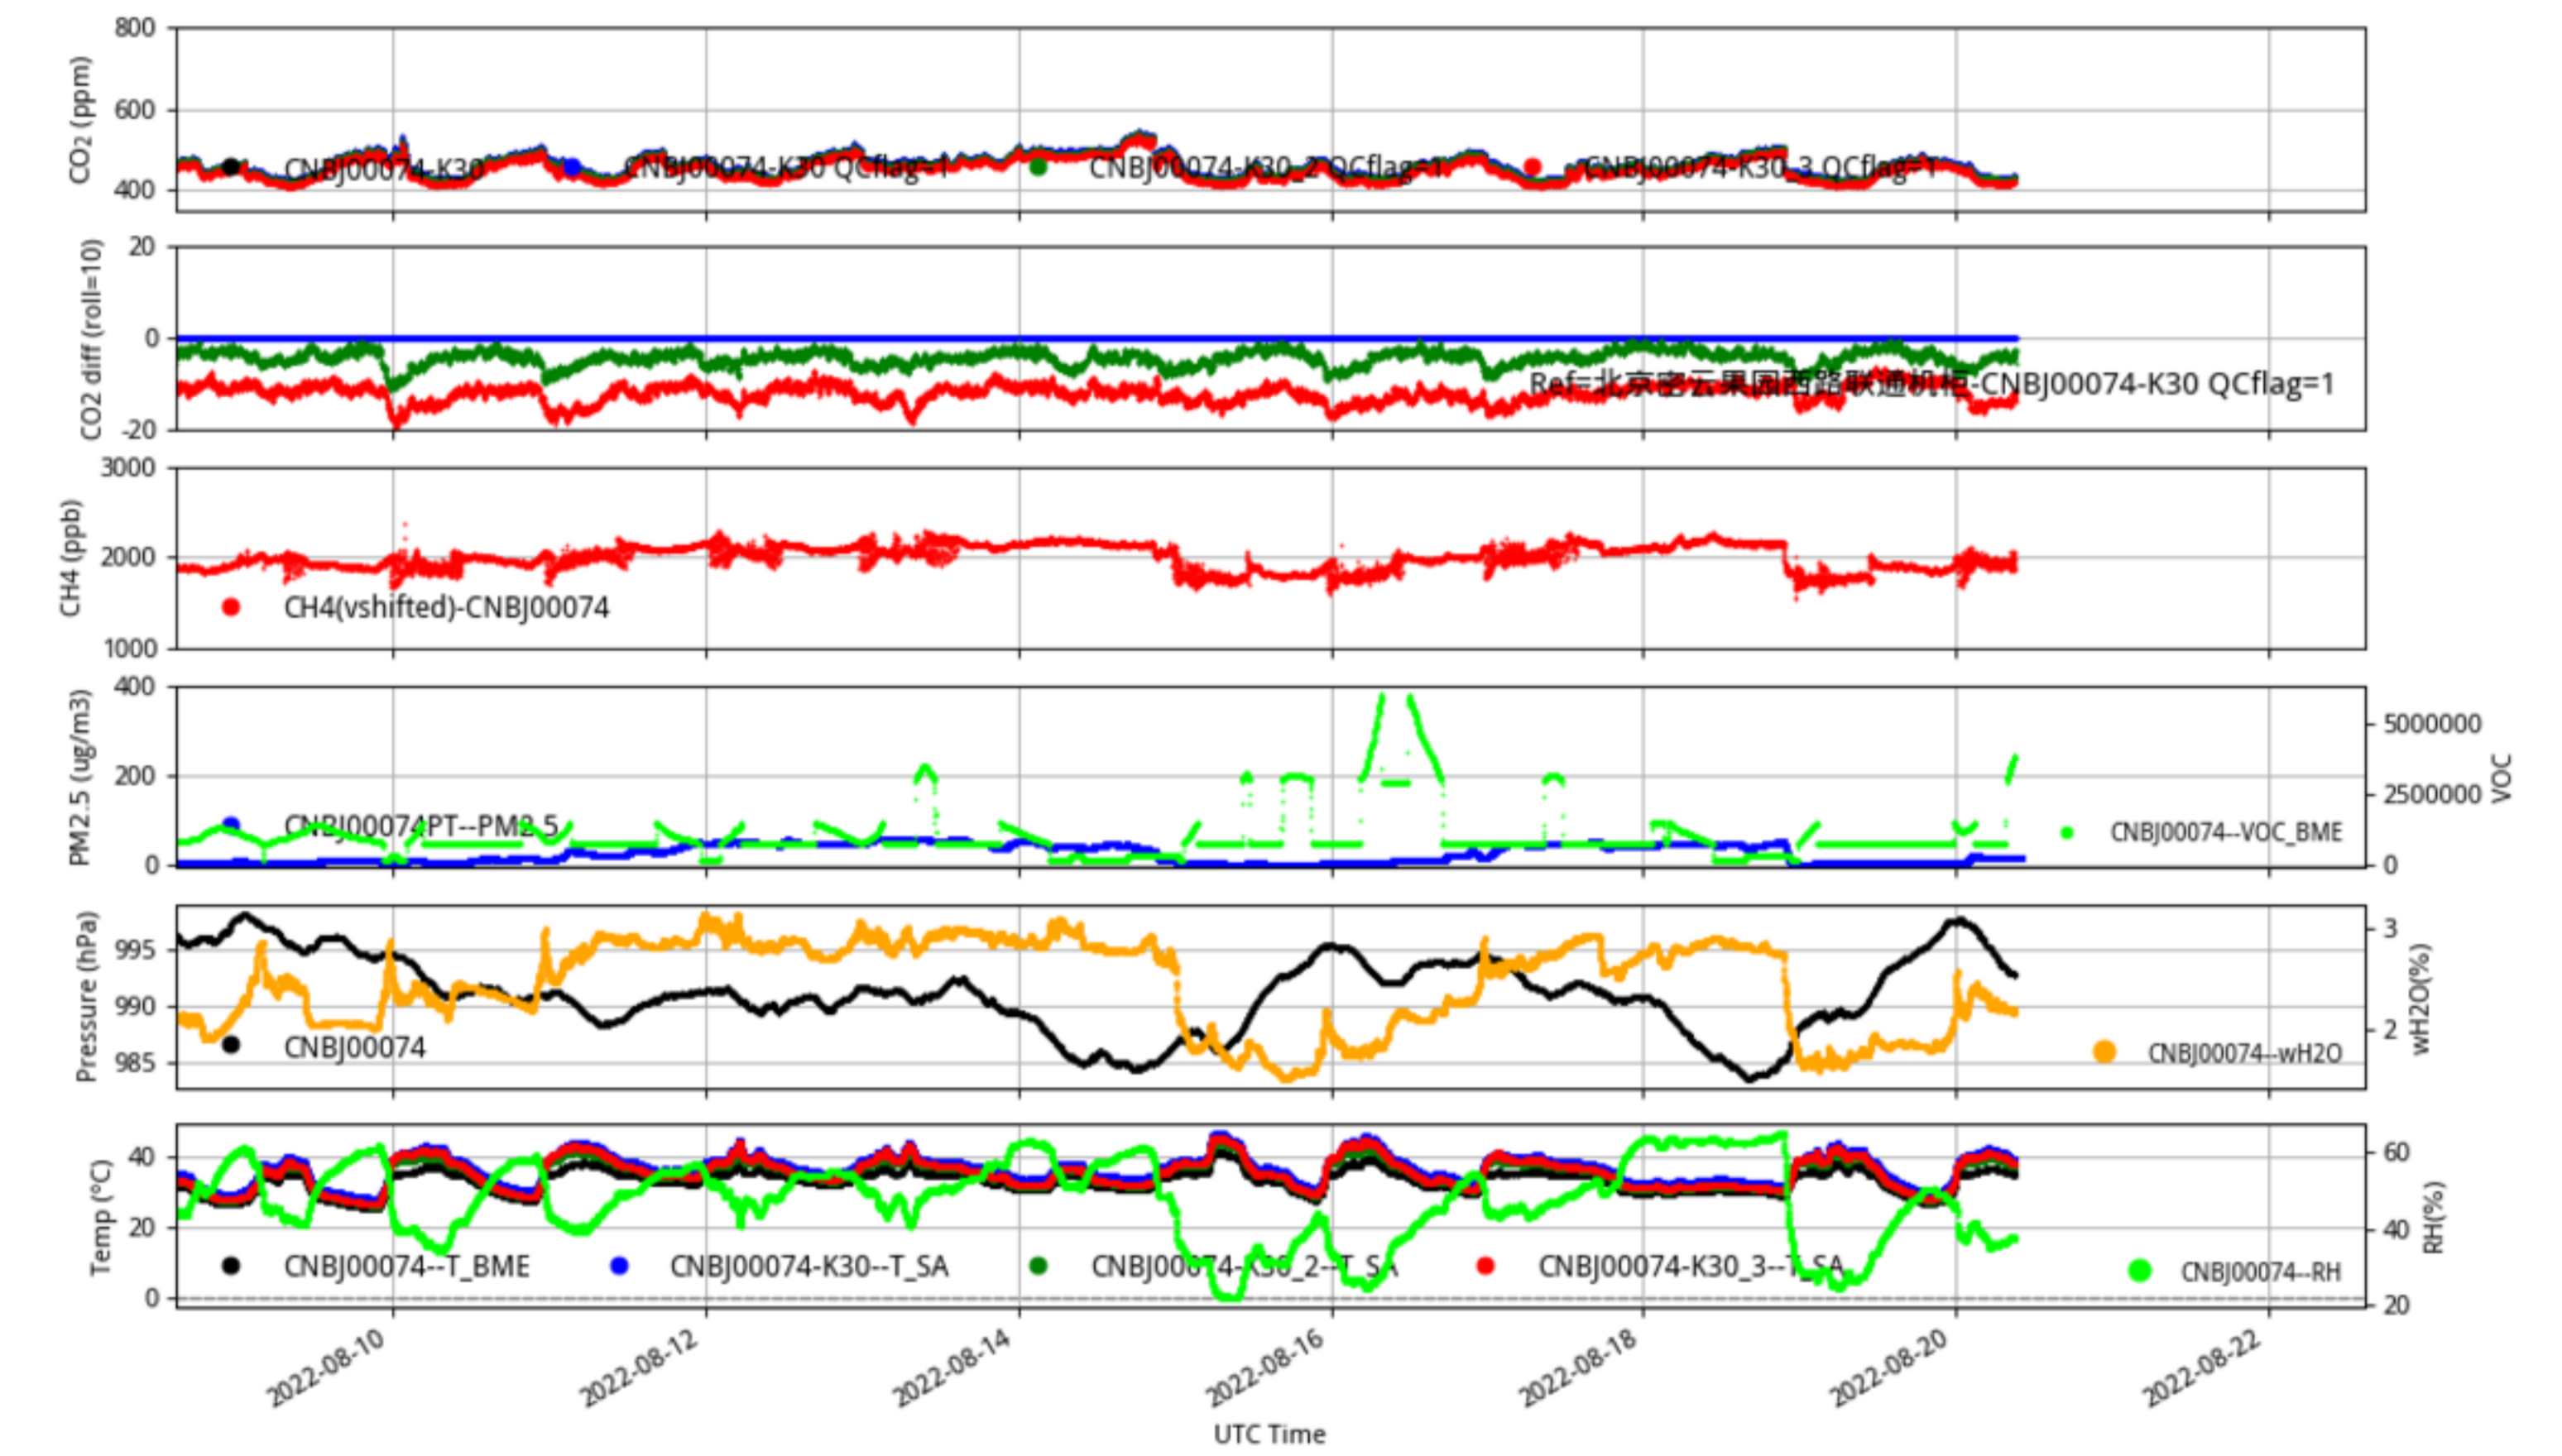

Plot created: 2022-08-22 14:52 UTC

CNBj00066 JJJ_station min/L2.1 CNBJ00066--14-days

Plot created: 2022-08-22 14:53 UTC

CNBj00067 JJJ_station min/L2.1 CNBJ00067--14-days

Plot created: 2022-08-22 14:53 UTC

CNBj00068 JJJ_station min/L2.1 CNBJ00068--14-days

Plot created: 2022-08-22 14:53 UTC

CNBj00069 JJJ_station min/L2.1 CNBJ00069--14-days

Plot created: 2022-08-22 14:53 UTC

CNBj00072 JJJ_station min/L2.1 CNBJ00072--14-days

Plot created: 2022-08-22 14:53 UTC

CNBj00074 JJJ_station min/L2.1 CNBJ00074--14-days

Plot created: 2022-08-22 14:54 UTC

CNBj00075 JJJ_station min/L2.1 CNBJ00075--14-days

Plot created: 2022-08-22 14:54 UTC