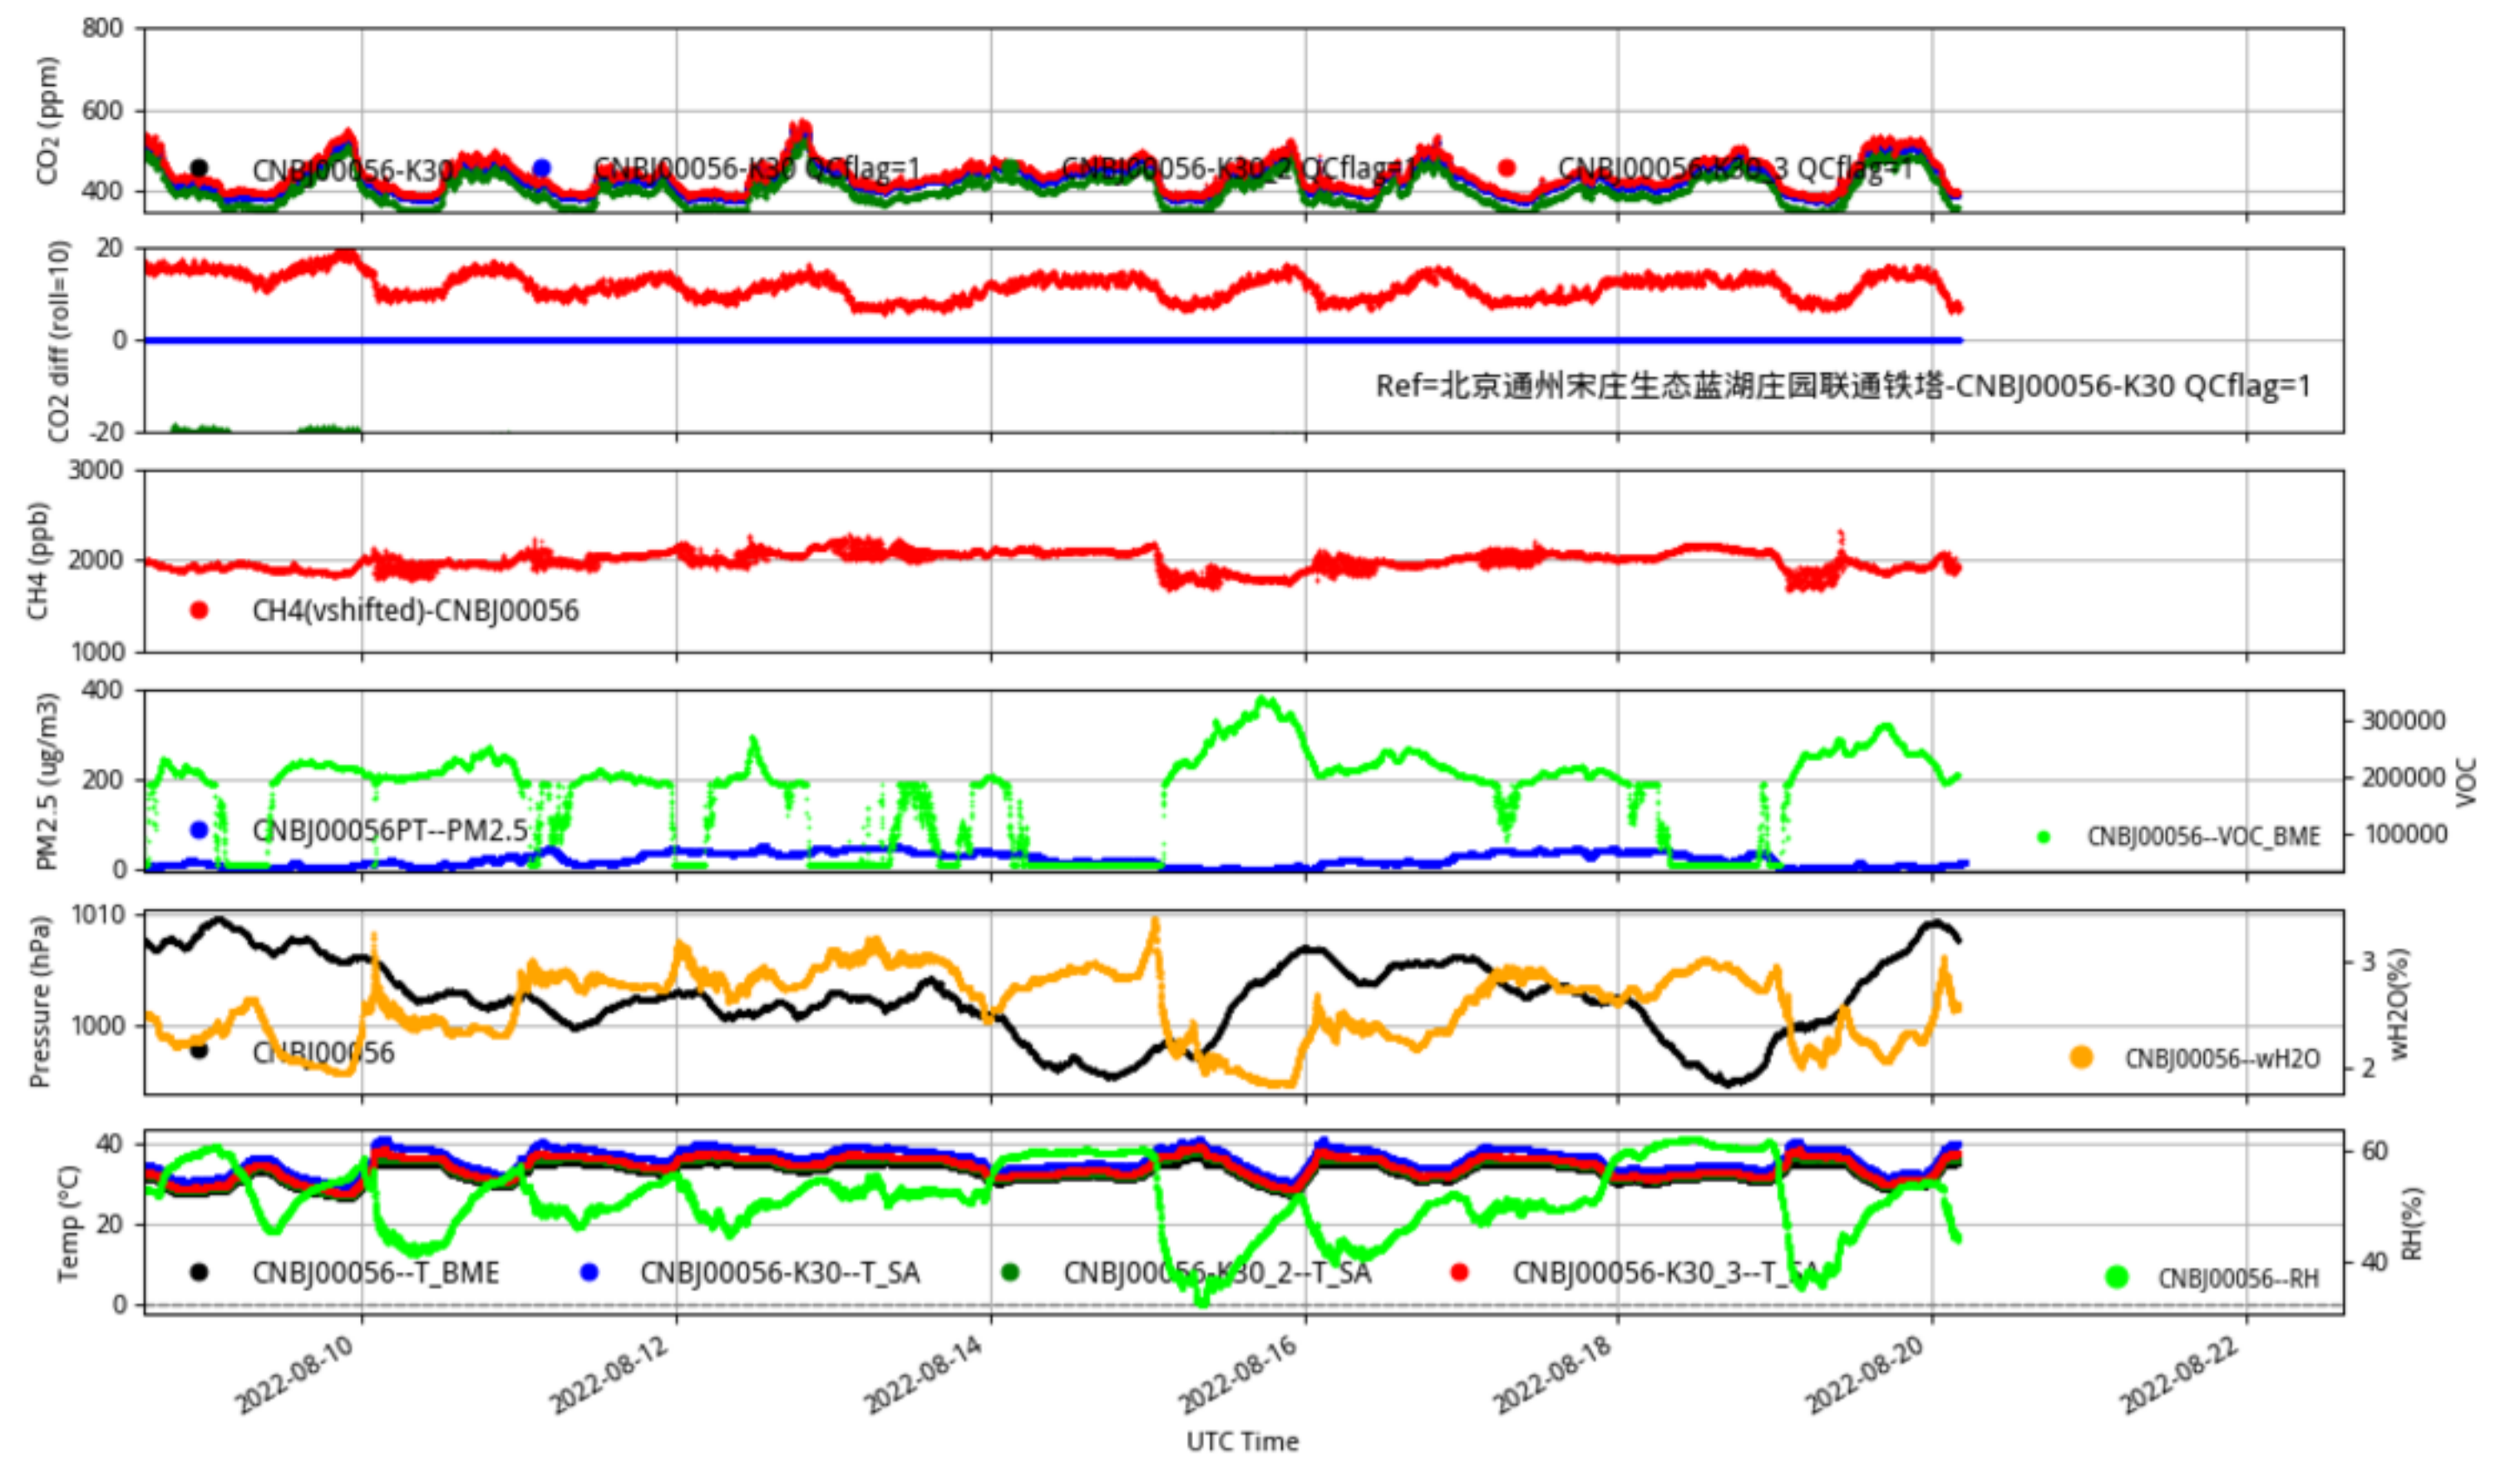

CNBj00026 JJJ_station min/L2.1 CNBj00026--14-days

CNBj00027 JJJ_station min/L2.1 CNBj00027--14-days

CNBj00028 JJJ_station min/L2.1 CNBj00028--14-days

CNBj00056 JJJ_station min/L2.1 CNBJ00056--14-days

Plot created: 2022-08-22 14:51 UTC

CNBj00057 JJJ_station min/L2.1 CNBJ00057--14-days

Plot created: 2022-08-22 14:51 UTC

CNBj00058 JJJ_station min/L2.1 CNBJ00058--14-days

Plot created: 2022-08-22 14:51 UTC

CNBj00059 JJJ_station min/L2.1 CNBJ00059--14-days

Plot created: 2022-08-22 14:51 UTC

CNBj00060 JJJ_station min/L2.1 CNBJ00060--14-days

Plot created: 2022-08-22 14:52 UTC

CNBj00062 JJJ_station min/L2.1 CNBJ00062--14-days

Plot created: 2022-08-22 14:52 UTC