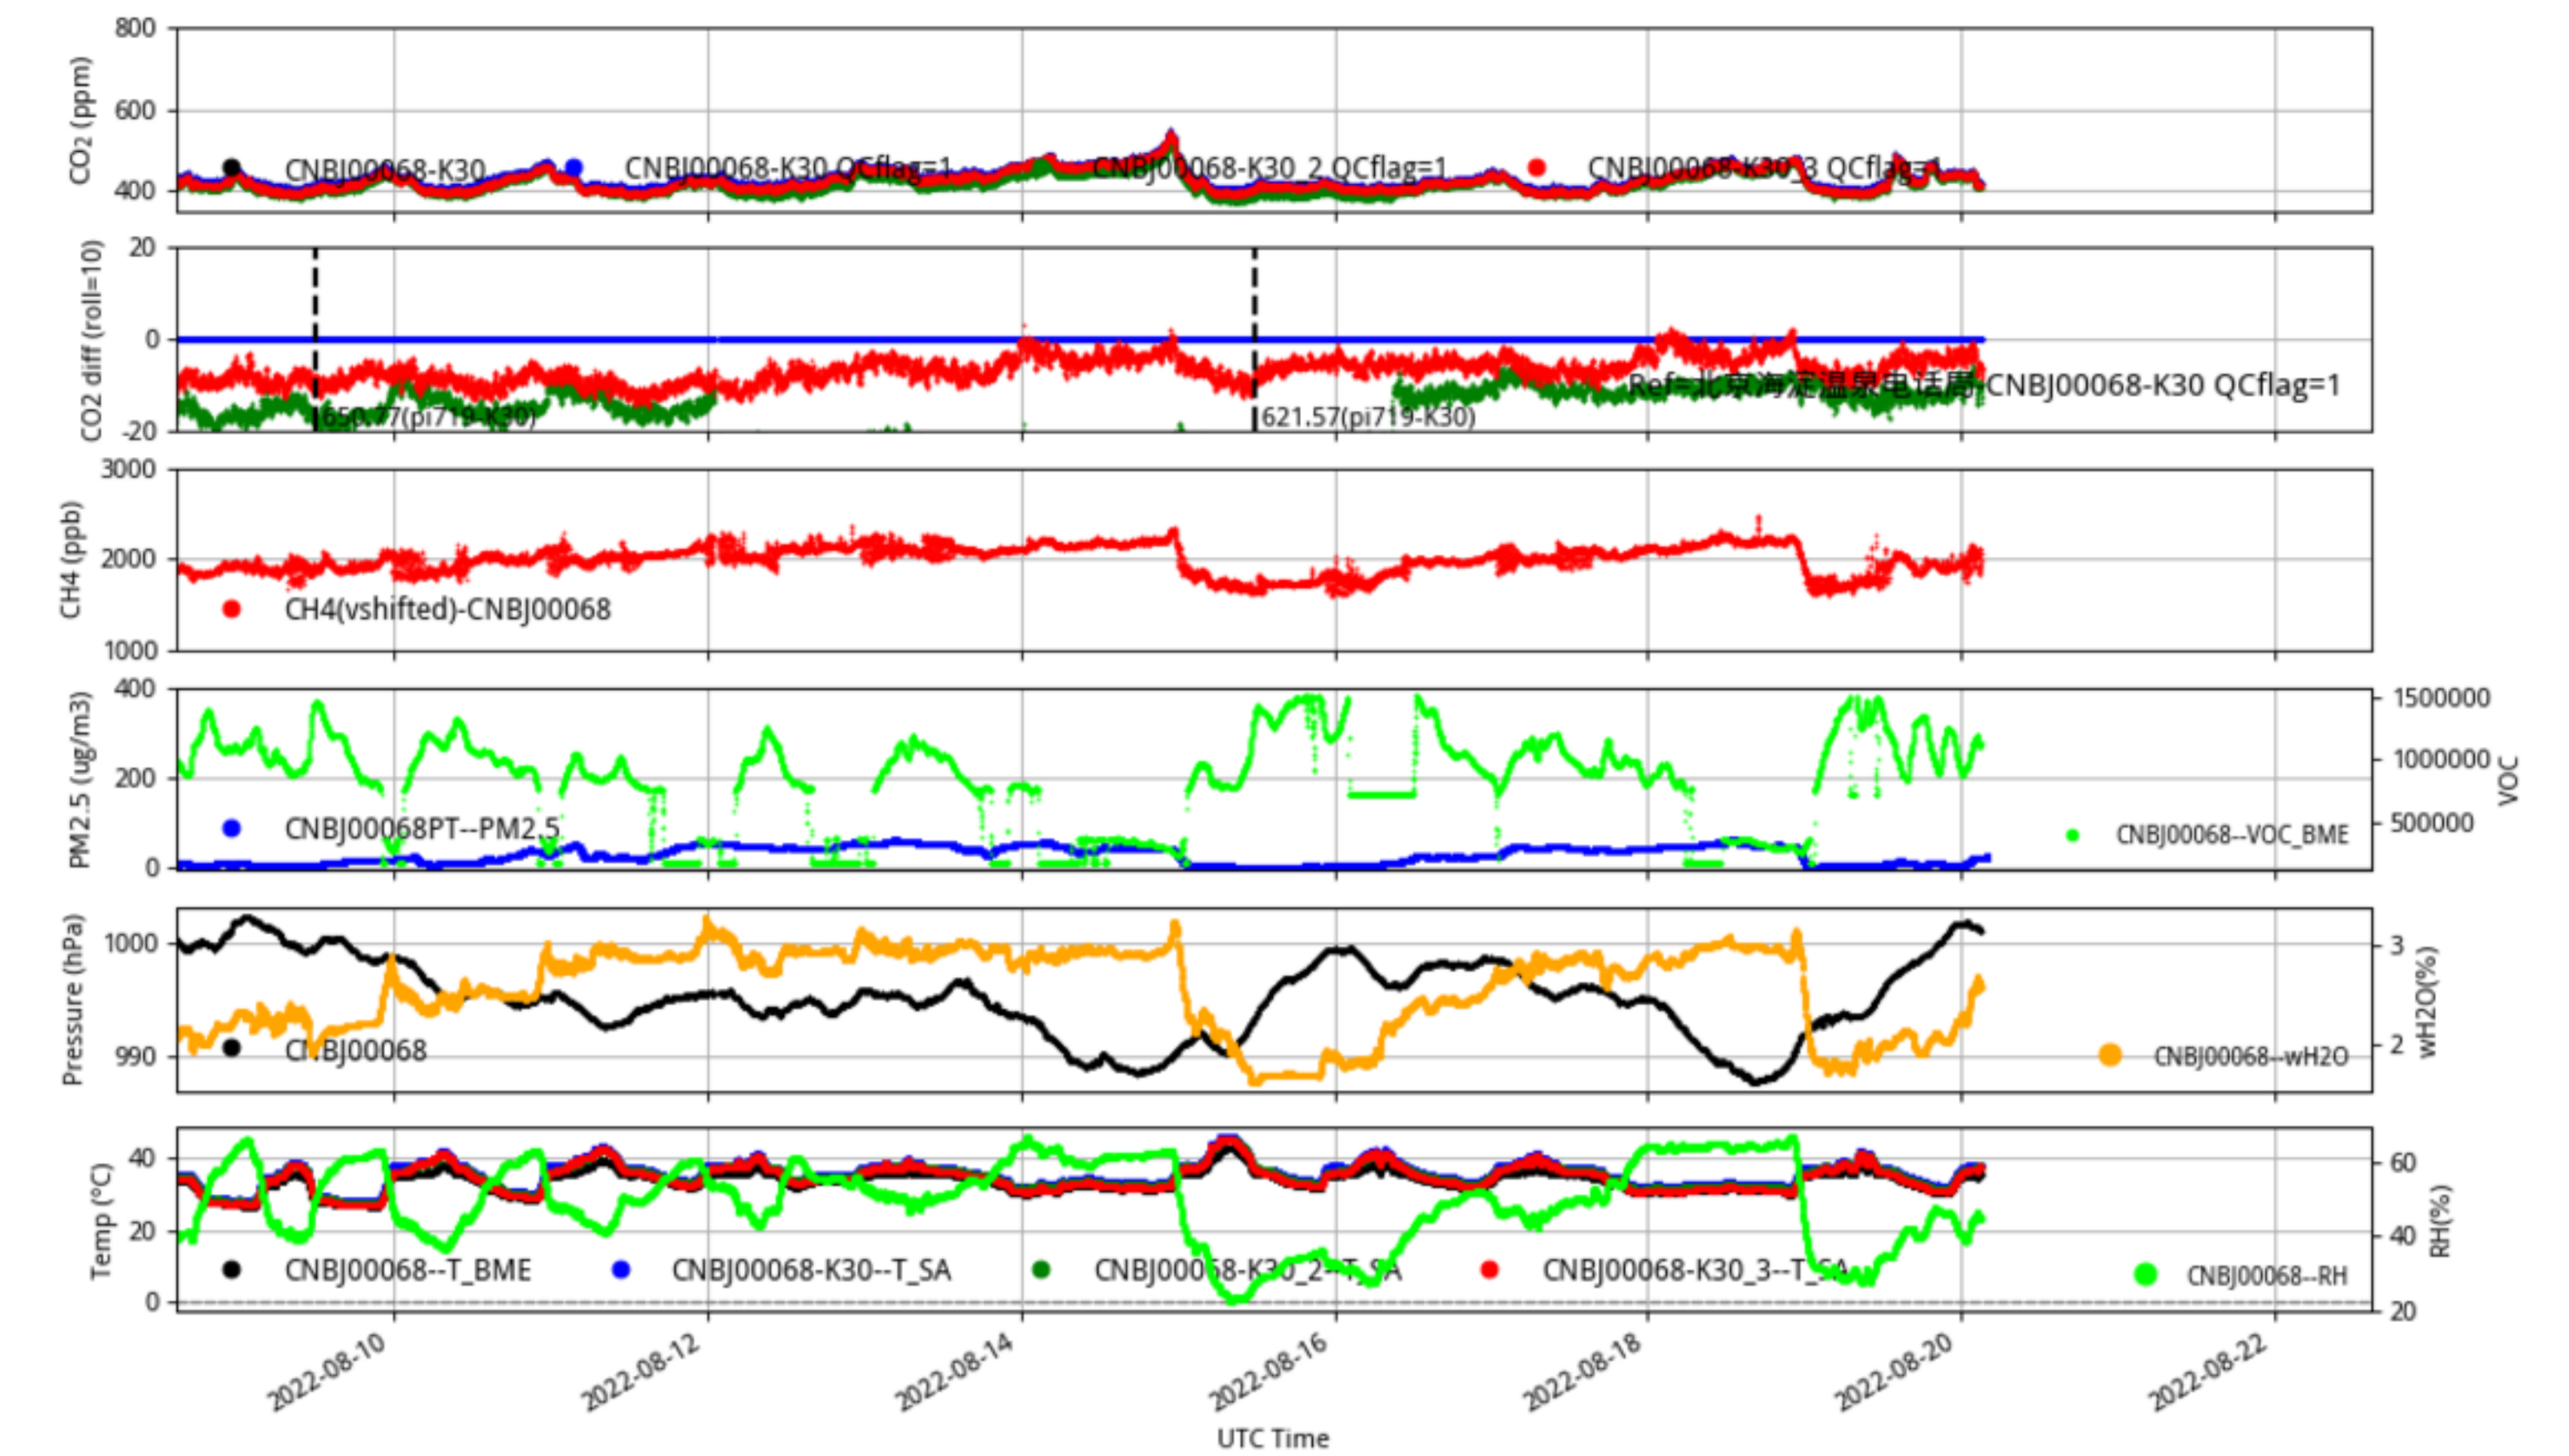

Plot created: 2022-08-22 14:52 UTC

CNBj00066 JJJ_station min/L2.1 CNBJ00066--14-days

Plot created: 2022-08-22 14:53 UTC

CNBj00067 JJJ_station min/L2.1 CNBJ00067--14-days

Plot created: 2022-08-22 14:53 UTC

CNBj00068 JJJ_station min/L2.1 CNBJ00068--14-days

Plot created: 2022-08-22 14:53 UTC

CNBj00069 JJJ_station min/L2.1 CNBJ00069--14-days

Plot created: 2022-08-22 14:53 UTC

CNBj00072 JJJ_station min/L2.1 CNBJ00072--14-days