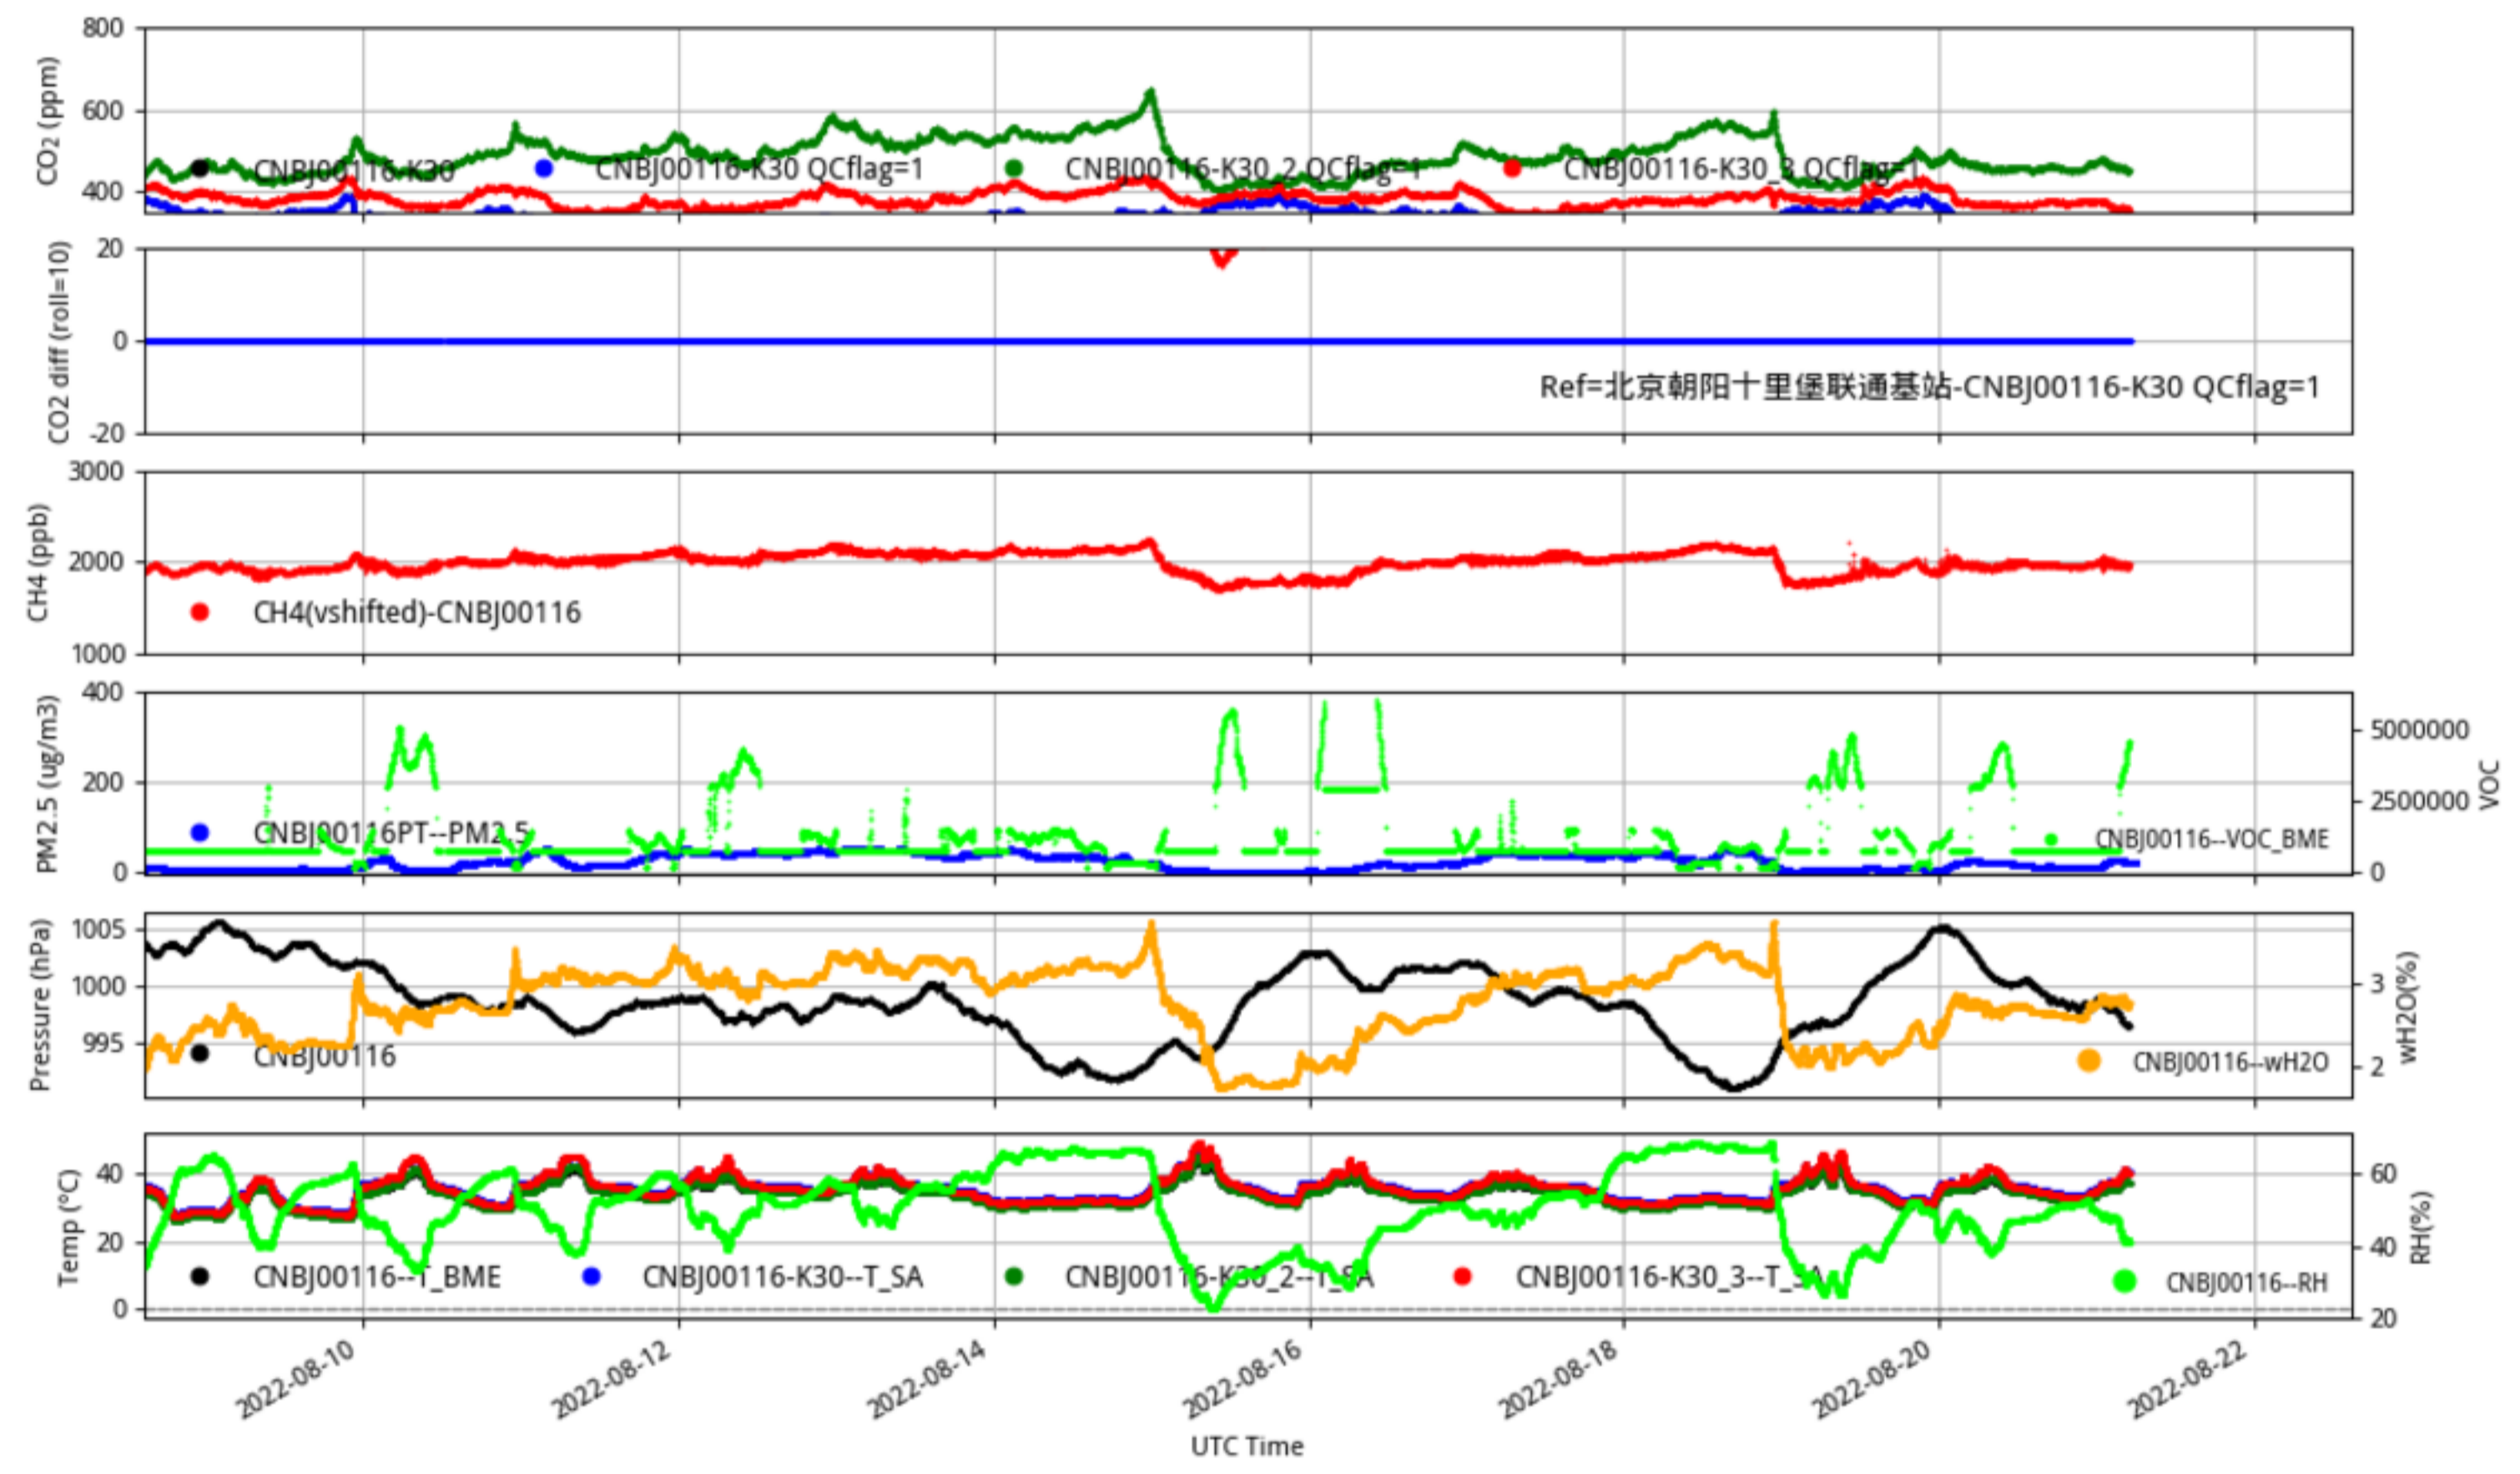

CNBj00111 JJJ_station min/L2.1 CNBj00111--14-days

Plot created: 2022-08-22 14:56 UTC

CNBJ00112 JJJ_station min/L2.1 CNBJ00112--14-days

Plot created: 2022-08-22 14:56 UTC

CNBJ00113 JJJ_station min/L2.1 CNBJ00113--14-days

Plot created: 2022-08-22 14:57 UTC

CNBJ00114 JJJ_station min/L2.1 CNBJ00114--14-days

Plot created: 2022-08-22 14:57 UTC

CNBJ00116 JJJ_station min/L2.1 CNBJ00116--14-days

Plot created: 2022-08-22 14:57 UTC