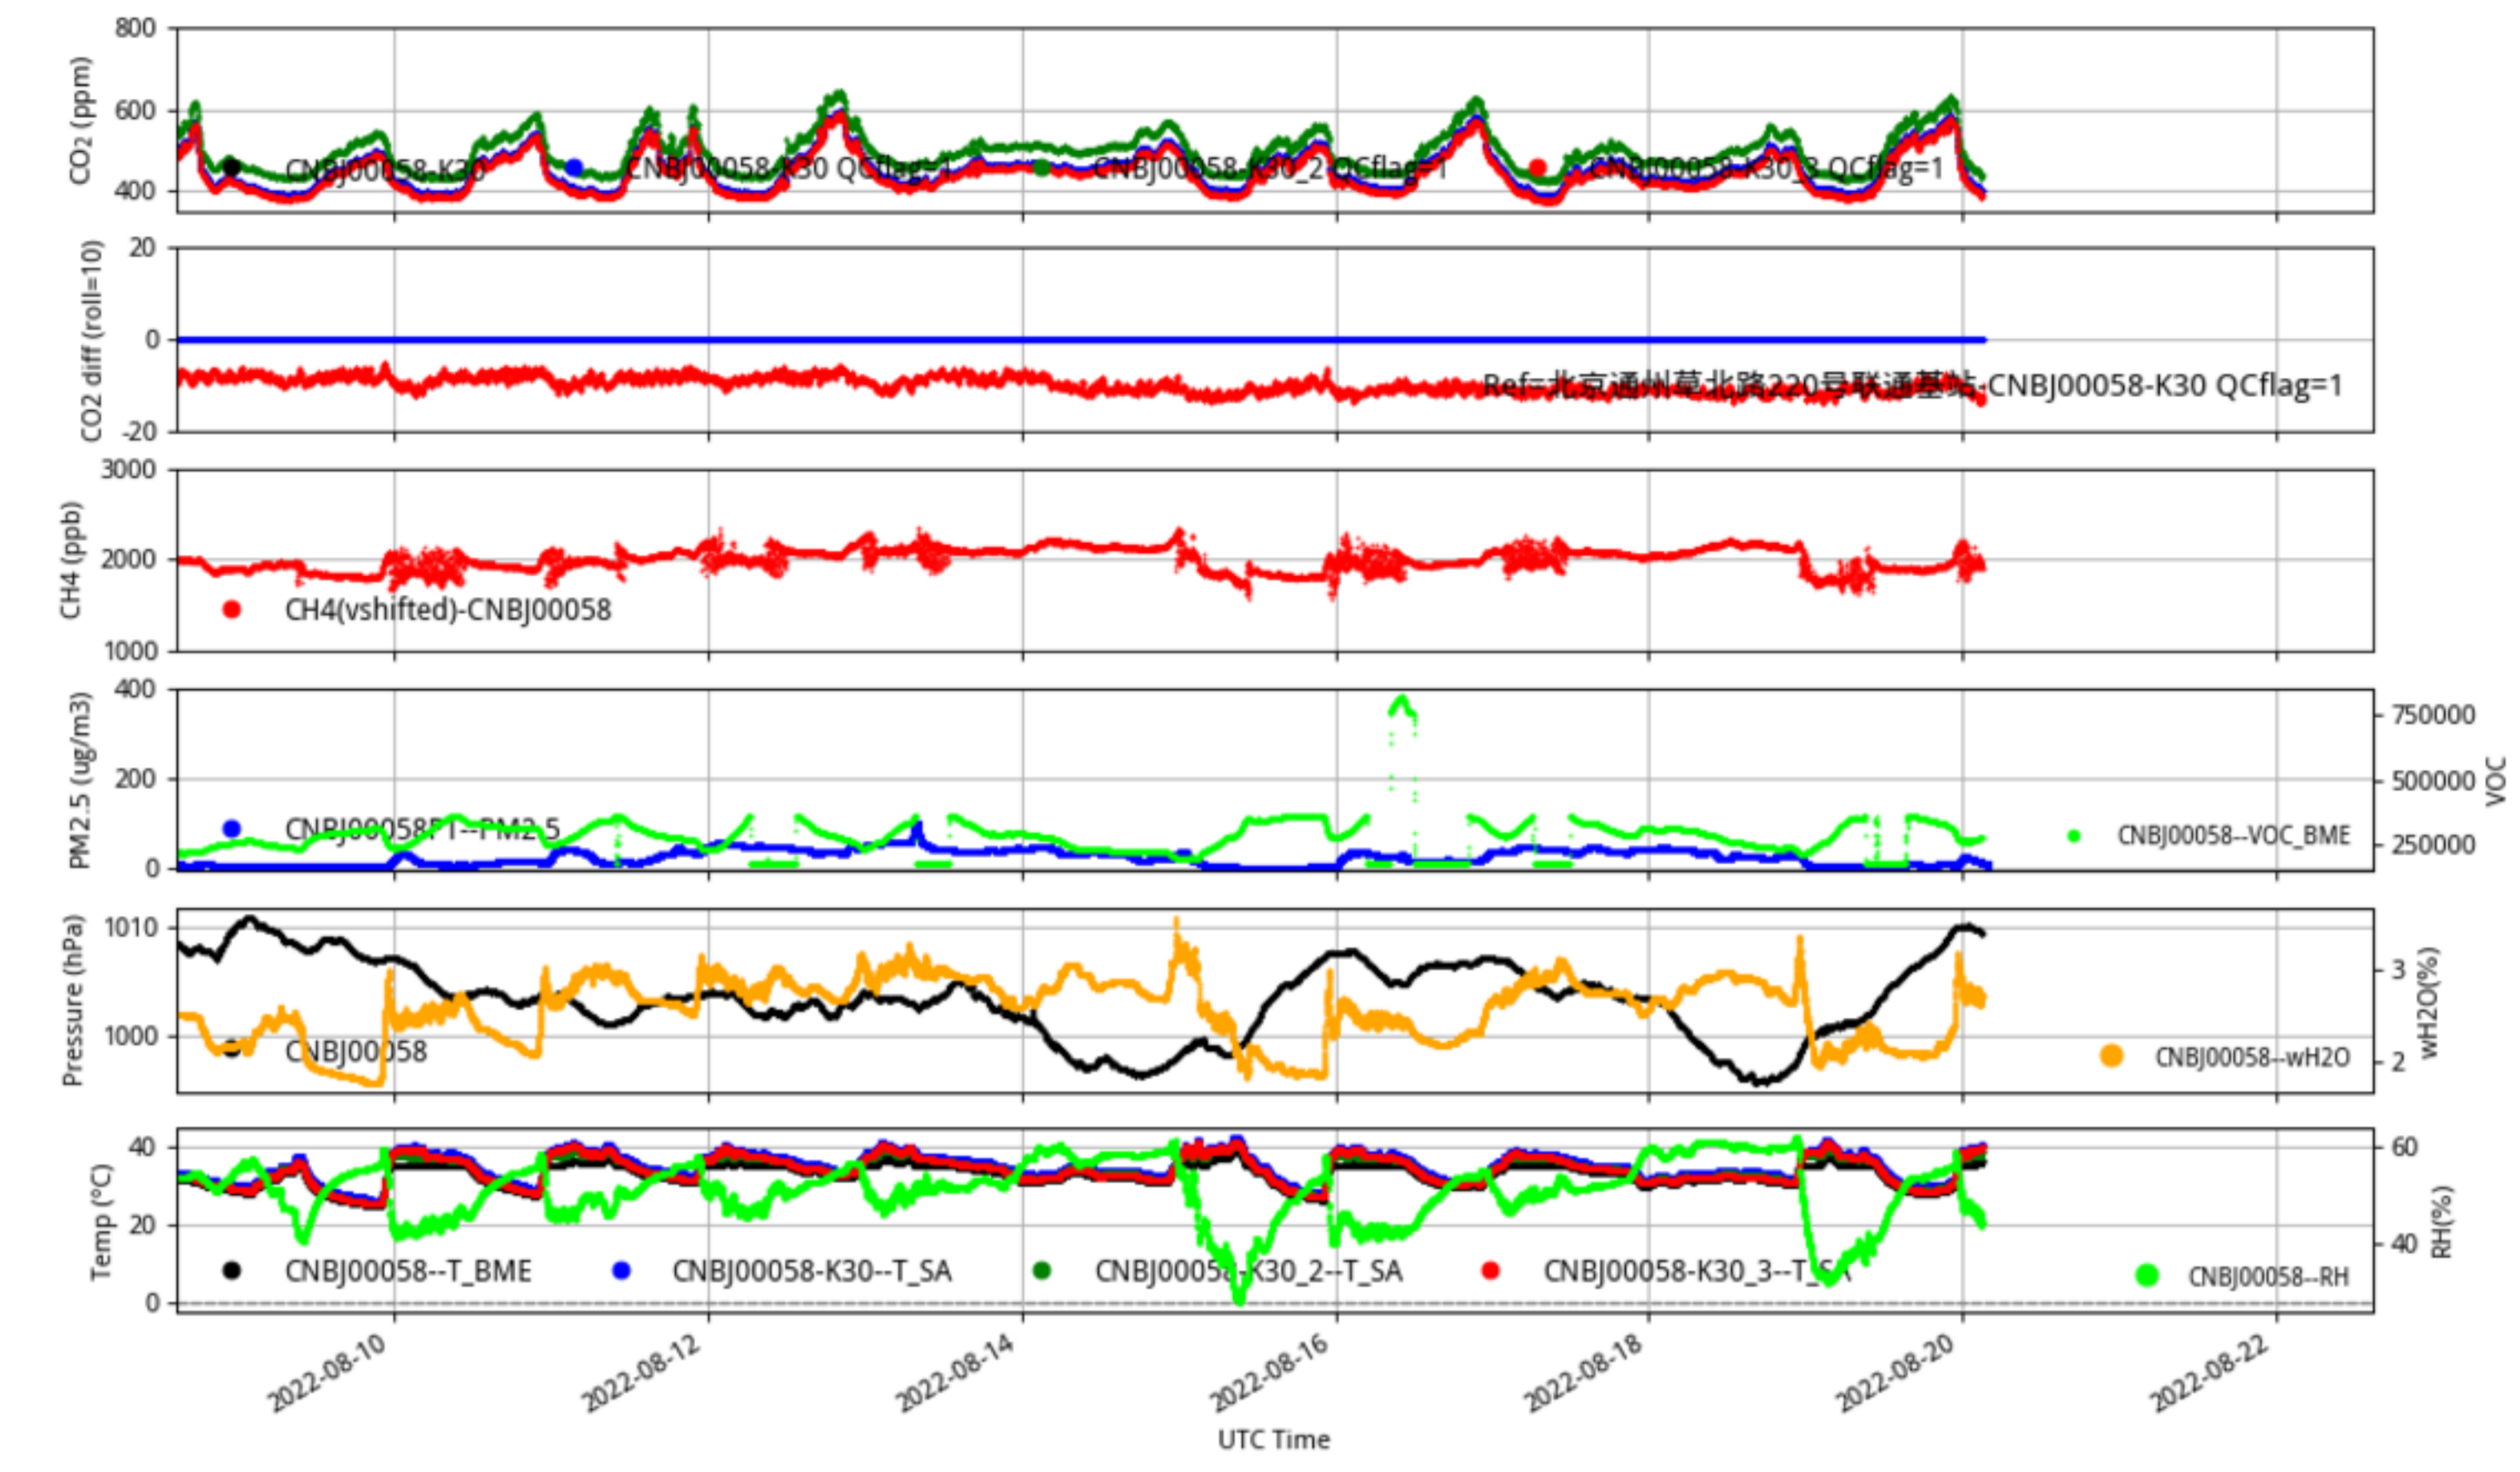

CNBj00026 JJJ_station min/L2.1 CNBj00026--14-days

CNBj00027 JJJ_station min/L2.1 CNBj00027--14-days

CNBj00028 JJJ_station min/L2.1 CNBj00028--14-days

CNBj00056 JJJ_station min/L2.1 CNBJ00056--14-days

Plot created: 2022-08-22 14:51 UTC

CNBj00057 JJJ_station min/L2.1 CNBJ00057--14-days

Plot created: 2022-08-22 14:51 UTC

CNBj00058 JJJ_station min/L2.1 CNBJ00058--14-days

Plot created: 2022-08-22 14:51 UTC

CNBj00059 JJJ_station min/L2.1 CNBJ00059--14-days