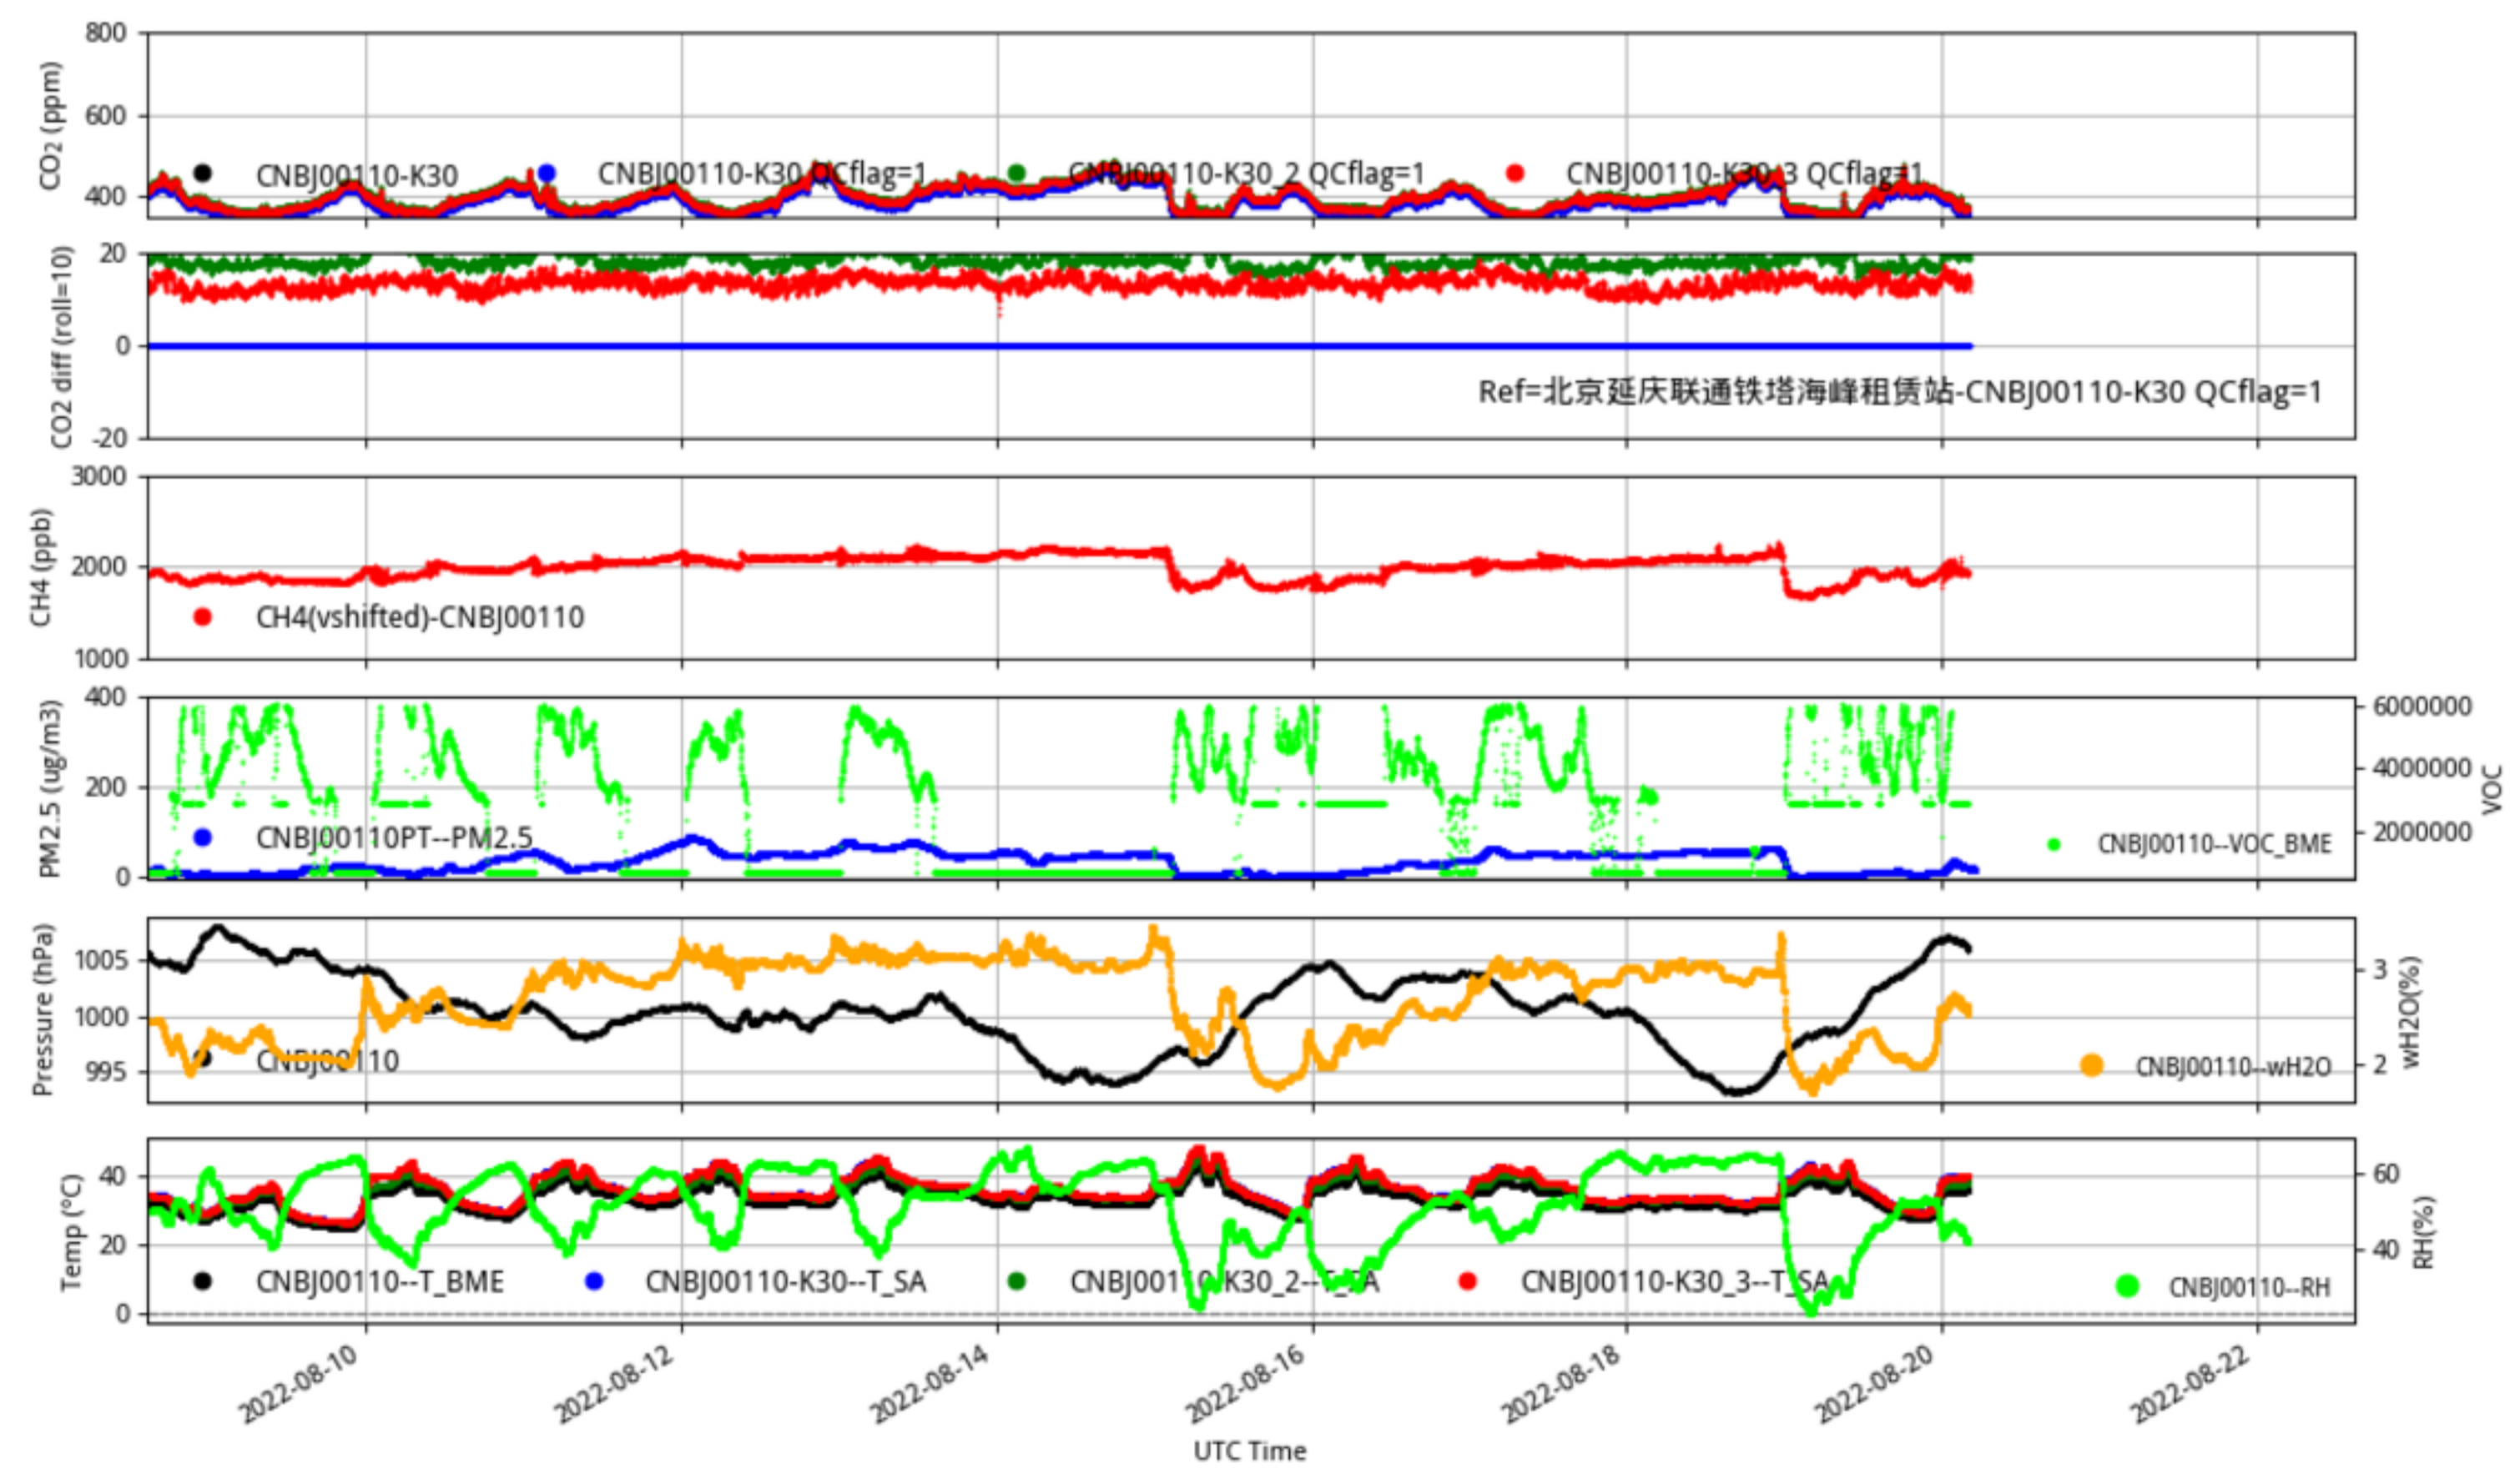

CNBj00082 JJJ_station min/L2.1 CNBj00082--14-days

Plot created: 2022-08-22 14:55 UTC

CNBj00085 JJJ_station min/L2.1 CNBj00085--14-days

Plot created: 2022-08-22 14:55 UTC

CNBj00104 JJJ_station min/L2.1 CNBj00104--14-days

Plot created: 2022-08-22 14:56 UTC

CNBj00107 JJJ_station min/L2.1 CNBj00107--14-days

Plot created: 2022-08-22 14:56 UTC

CNBj00110 JJJ_station min/L2.1 CNBj00110--14-days

Plot created: 2022-08-22 14:56 UTC