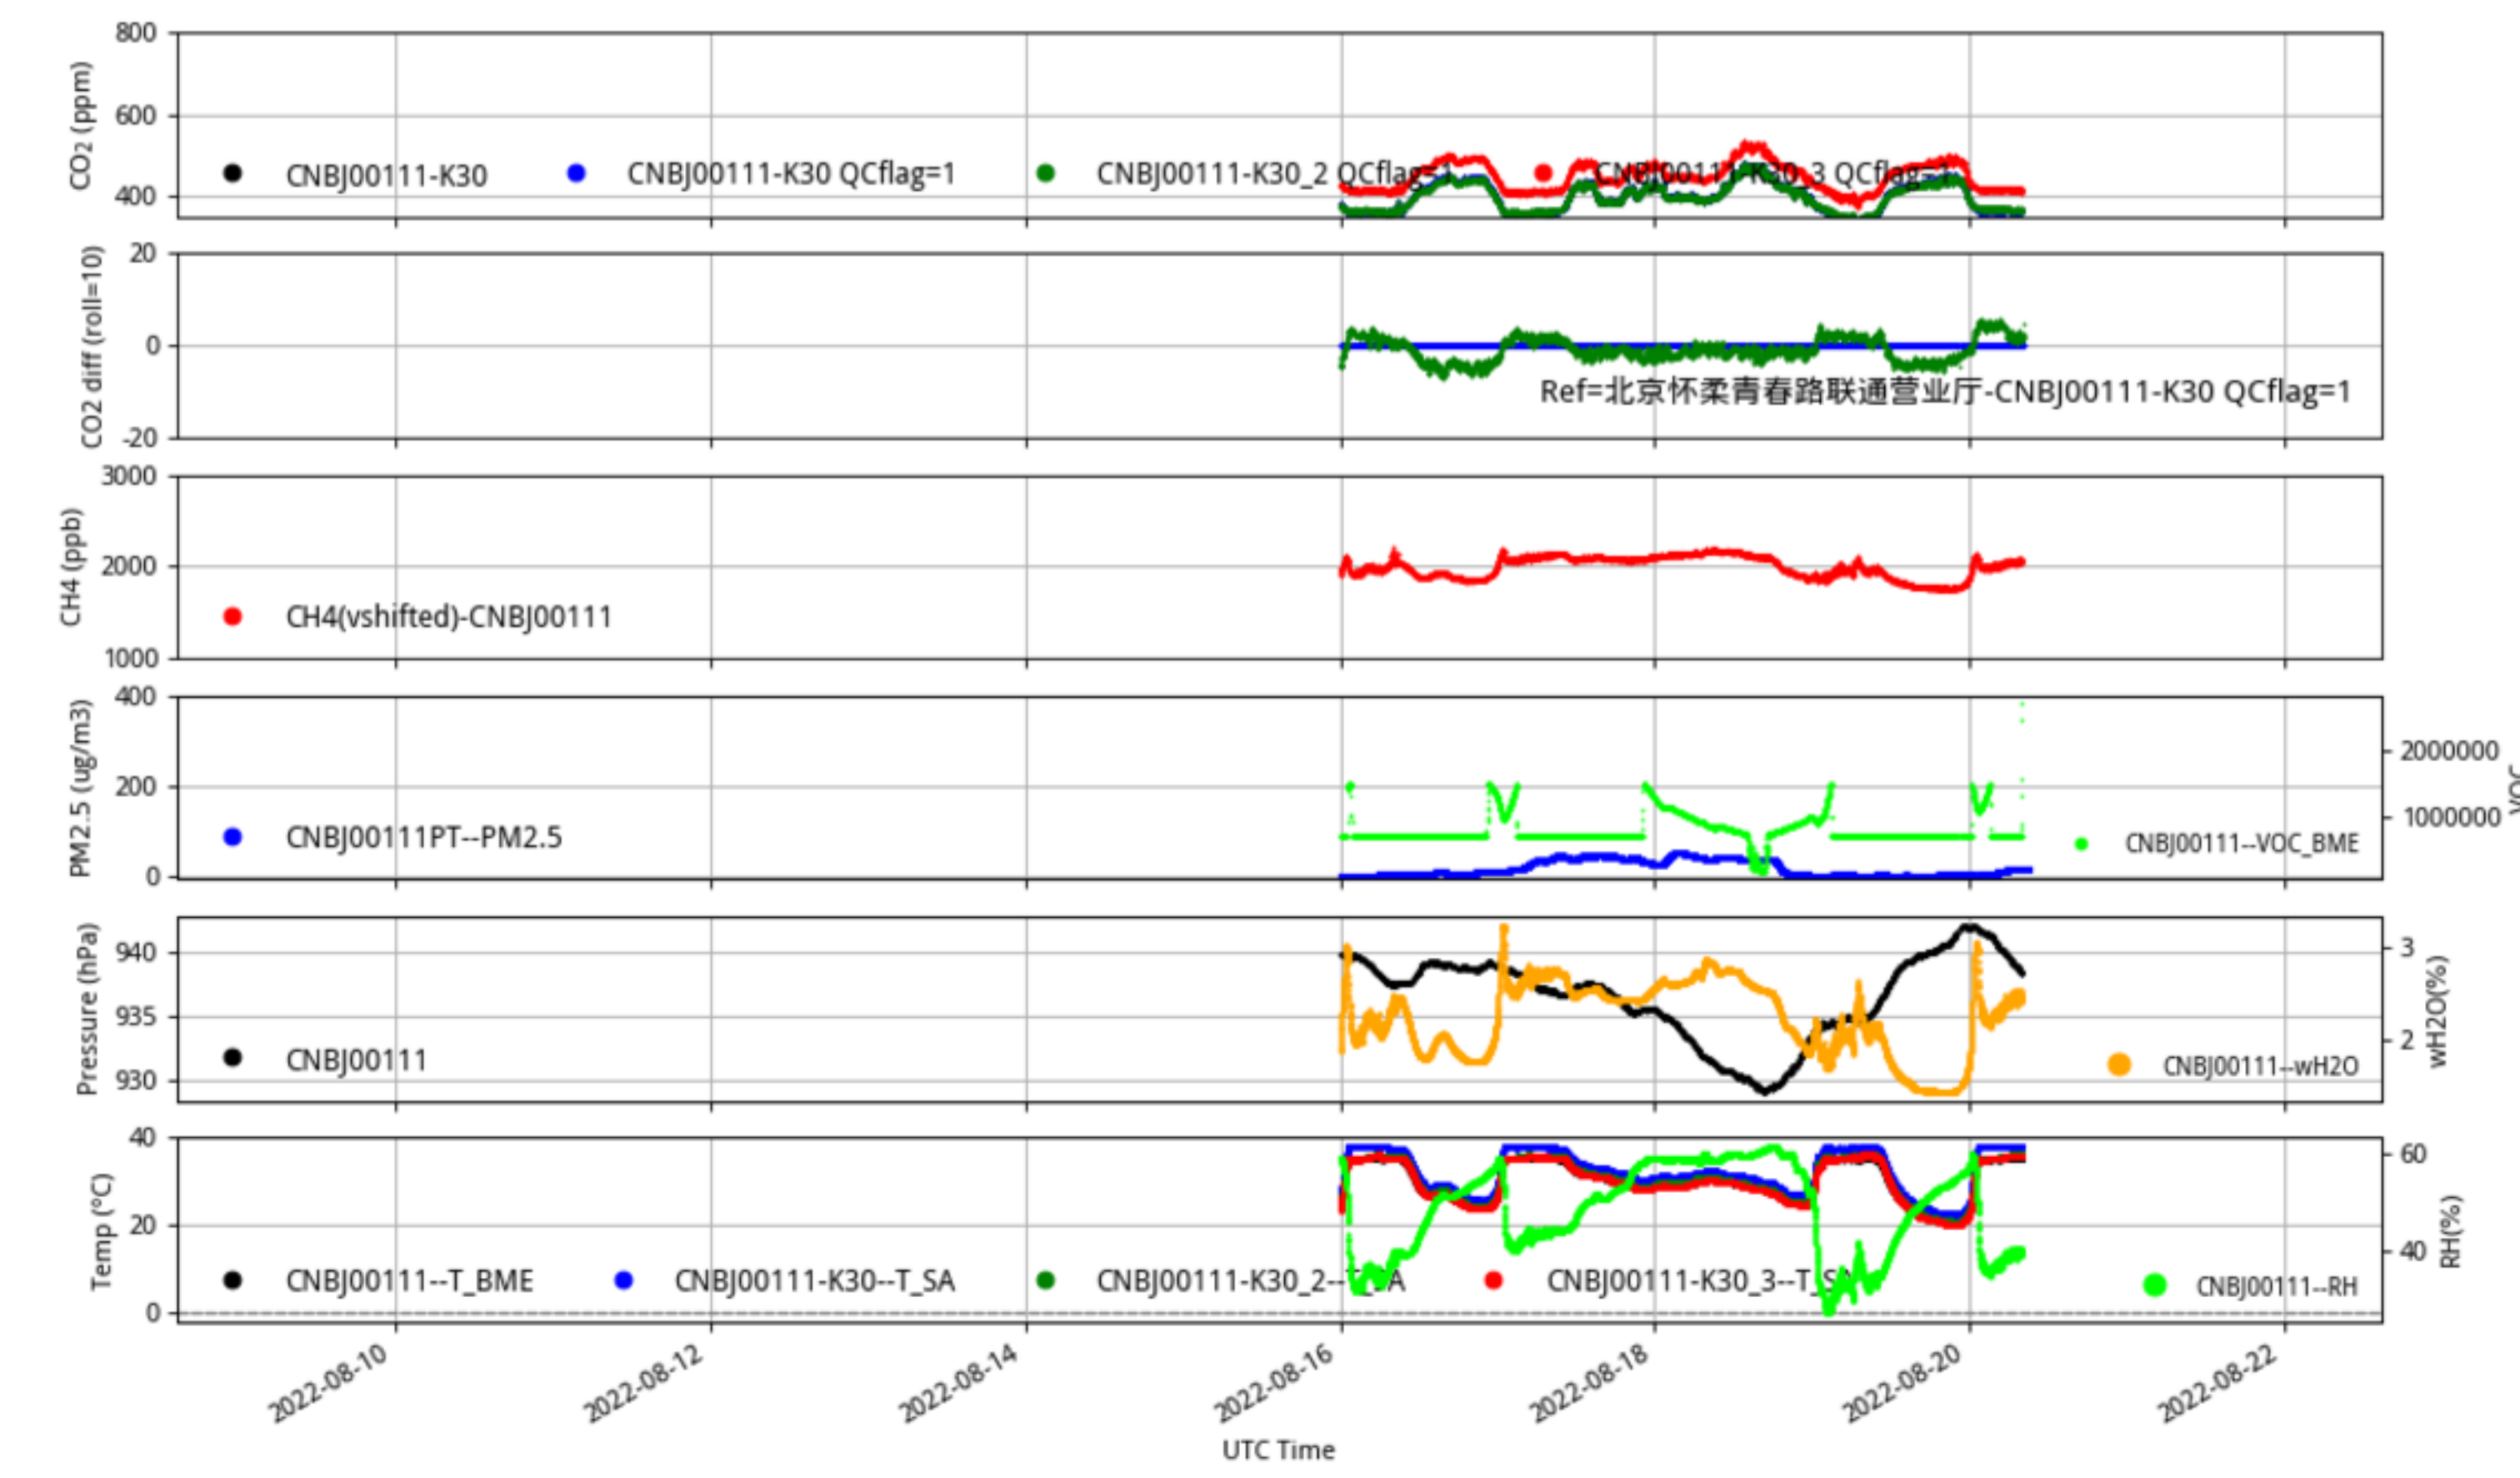

CNBj00111 JJJ_station min/L2.1 CNBj00111--14-days

Plot created: 2022-08-22 14:56 UTC