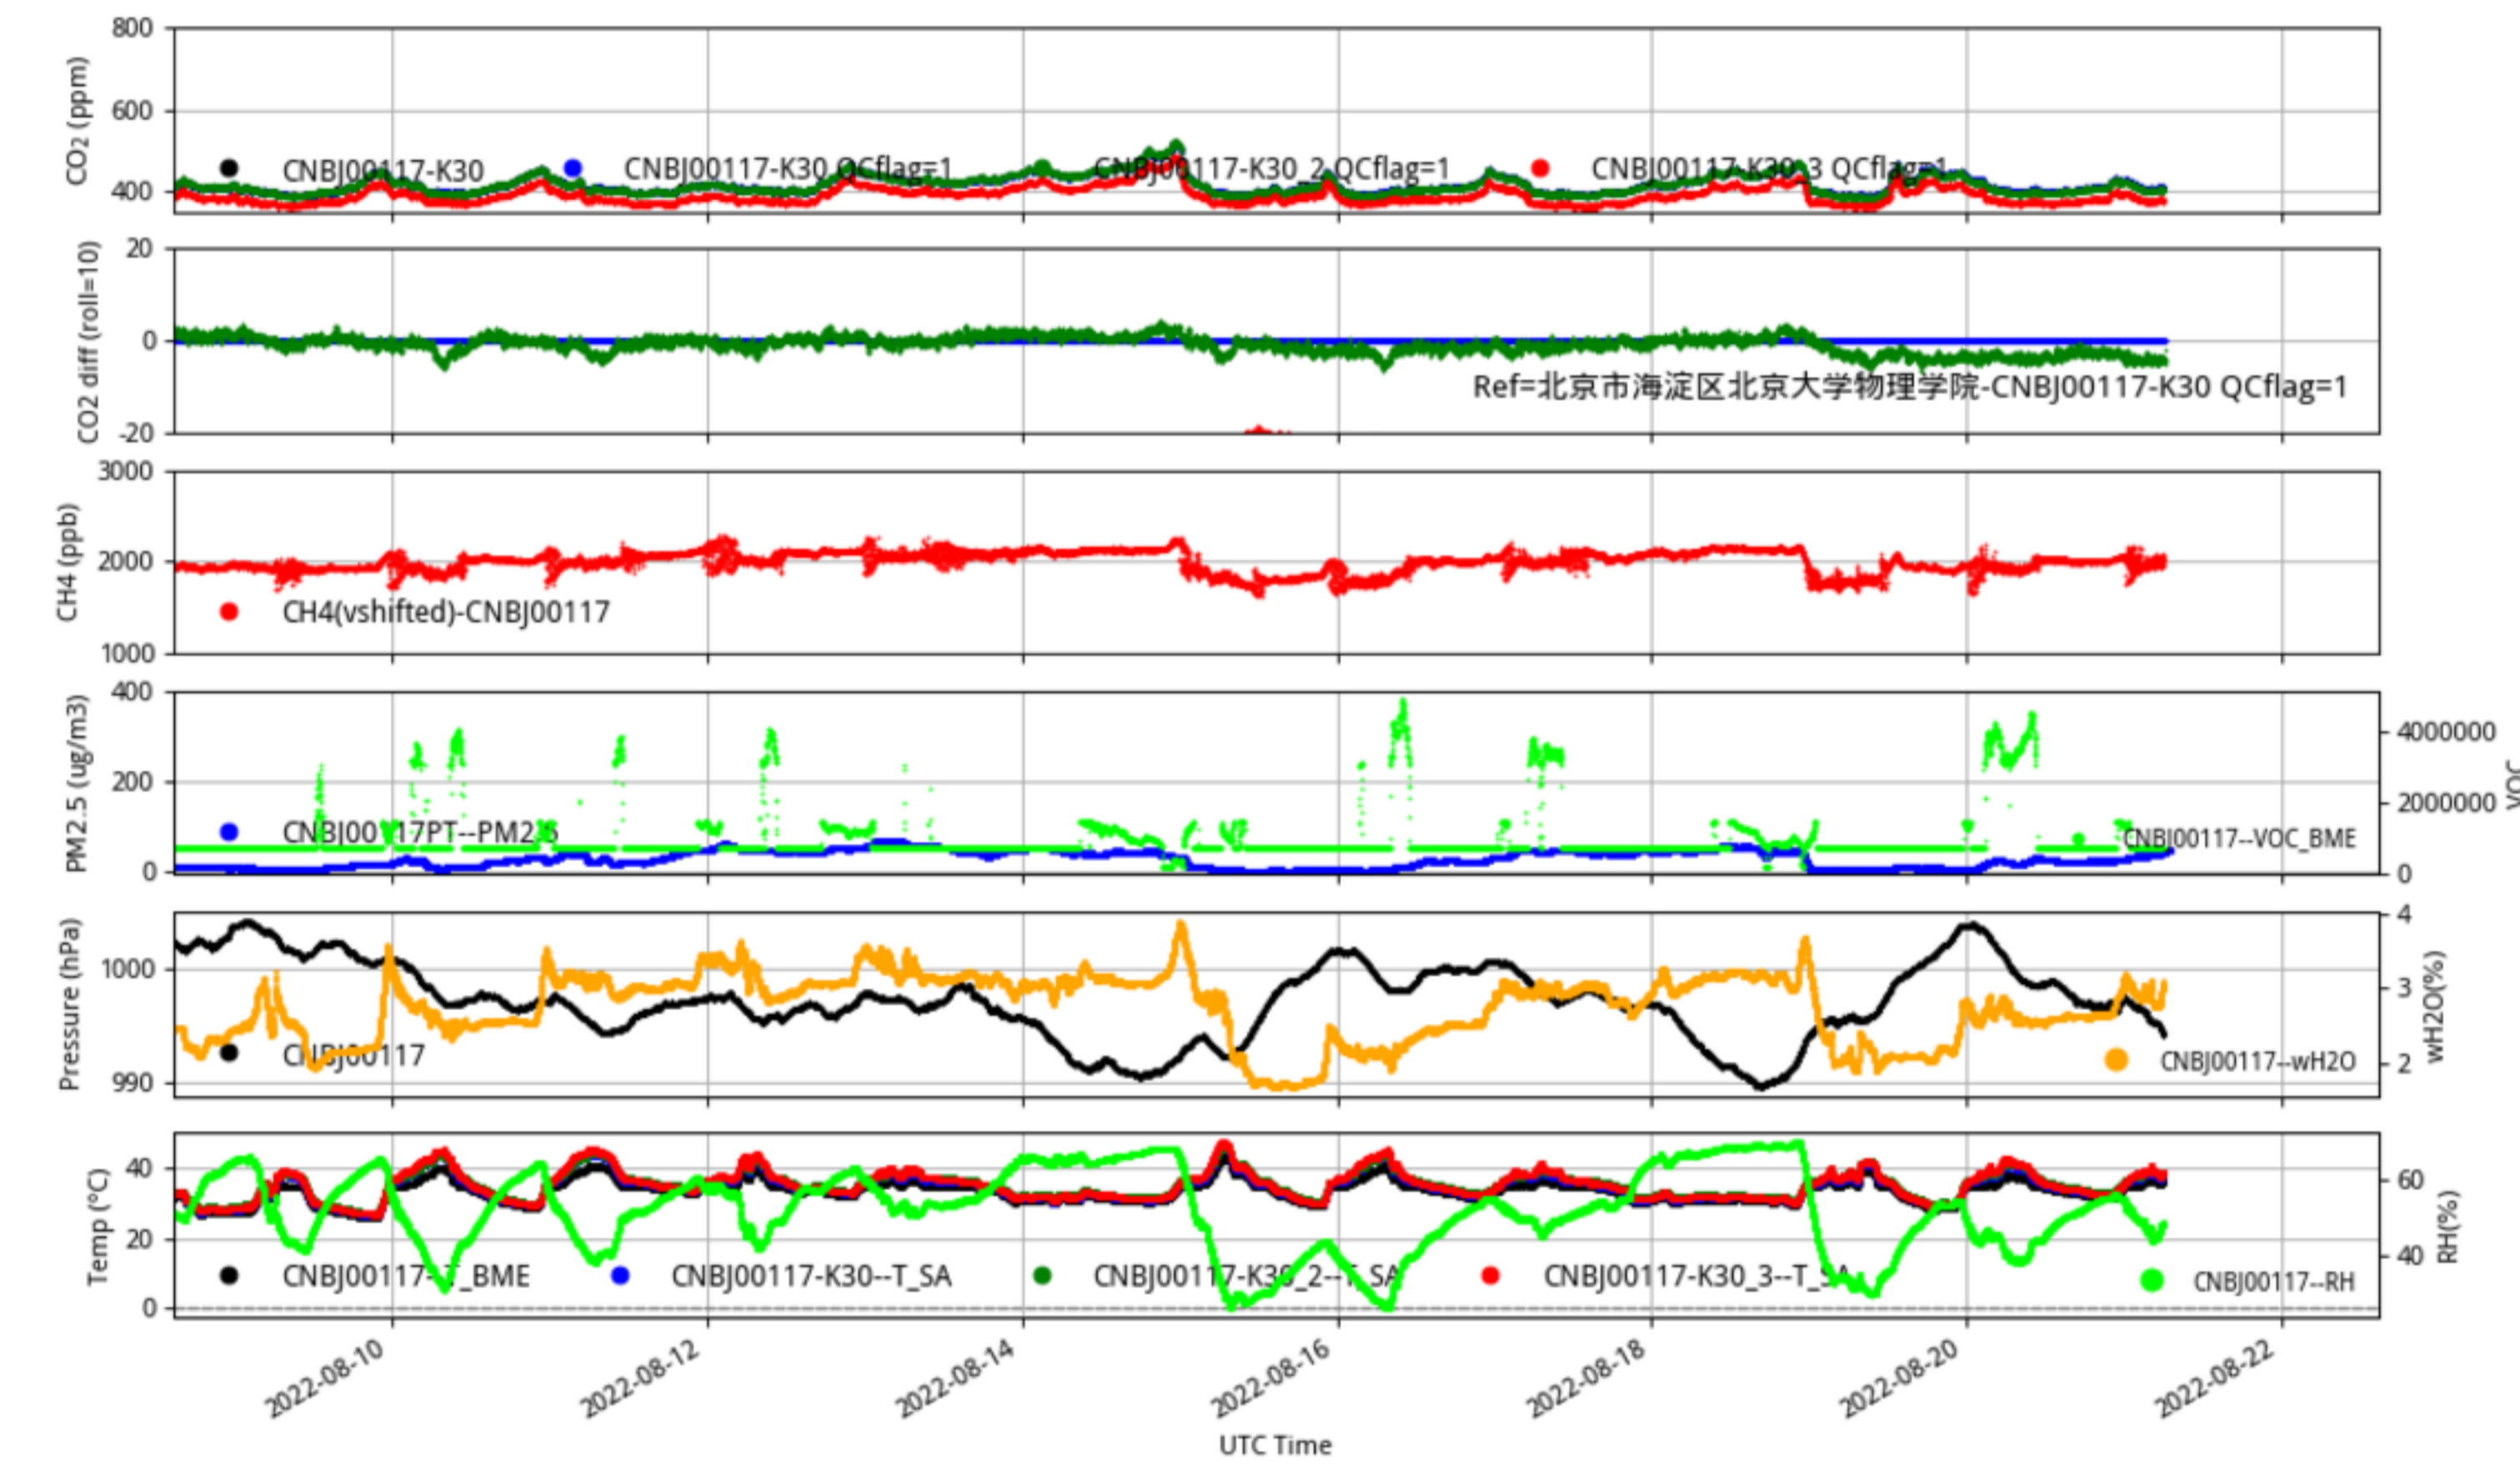

CNBJ00117 JJJ_station min/L2.1 CNBJ00117--14-days

Plot created: 2022-08-22 14:57 UTC