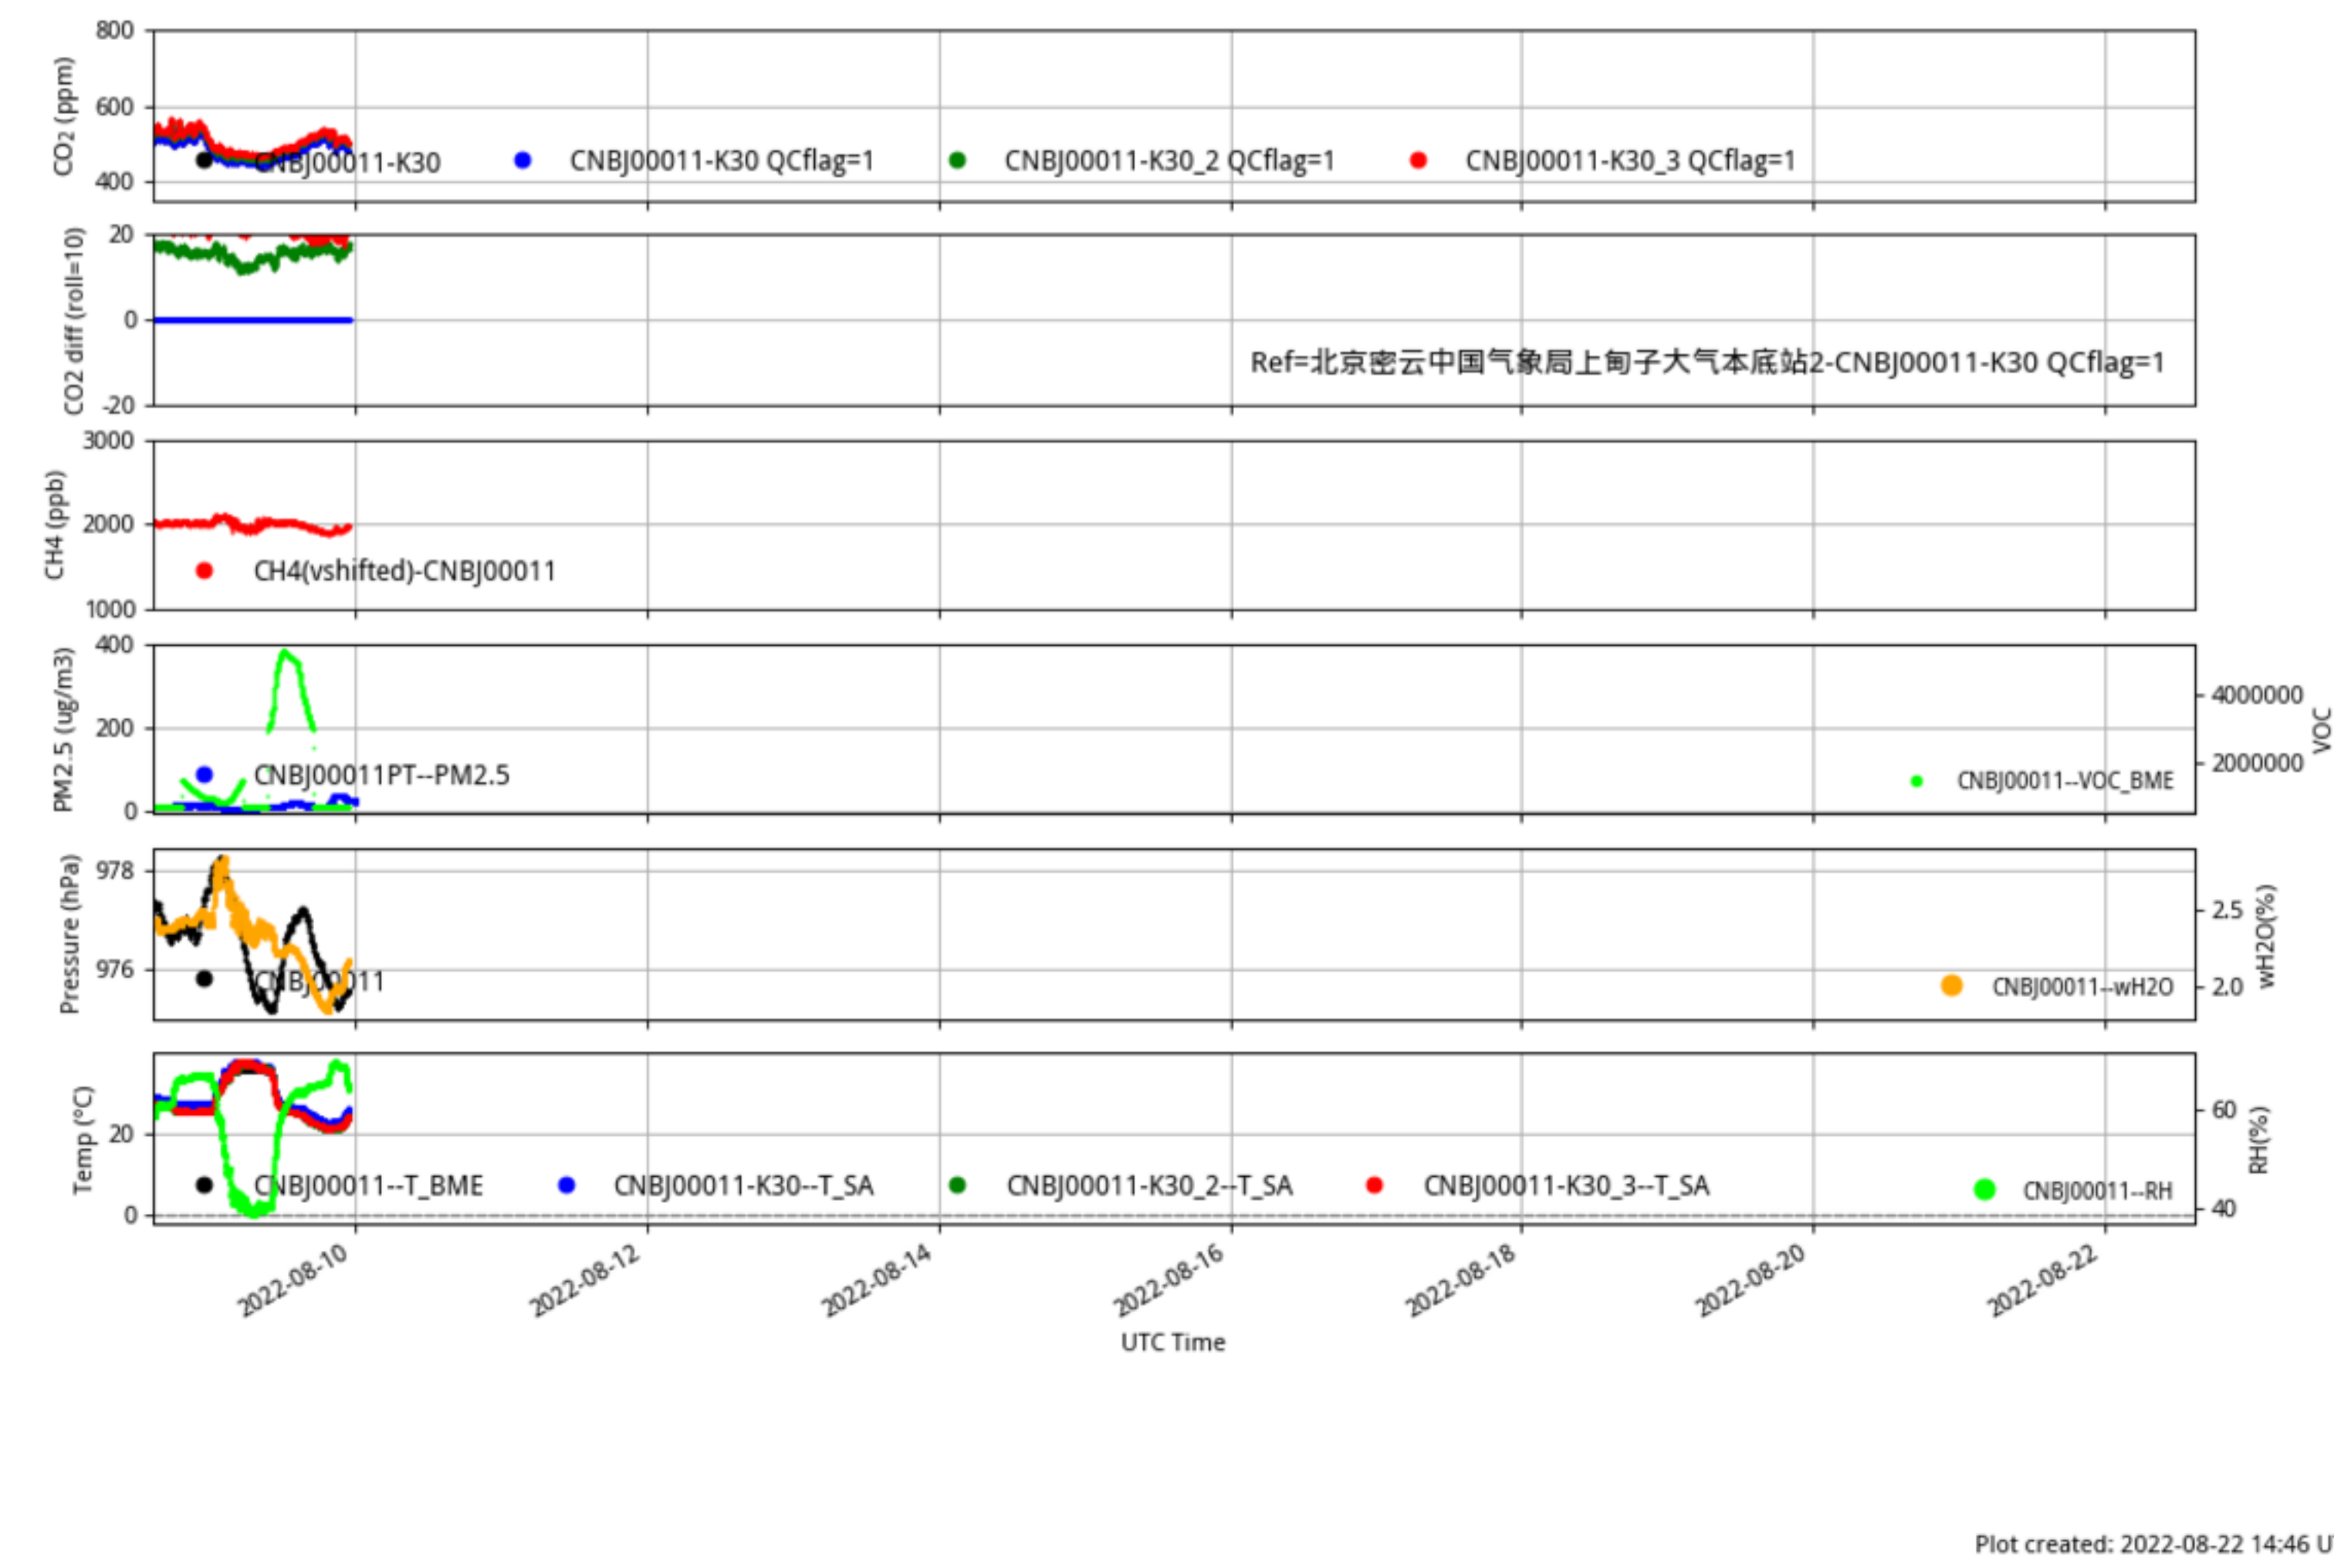

CNBj00011 JJJ_station min/L2.1 CNBj00011--14-days