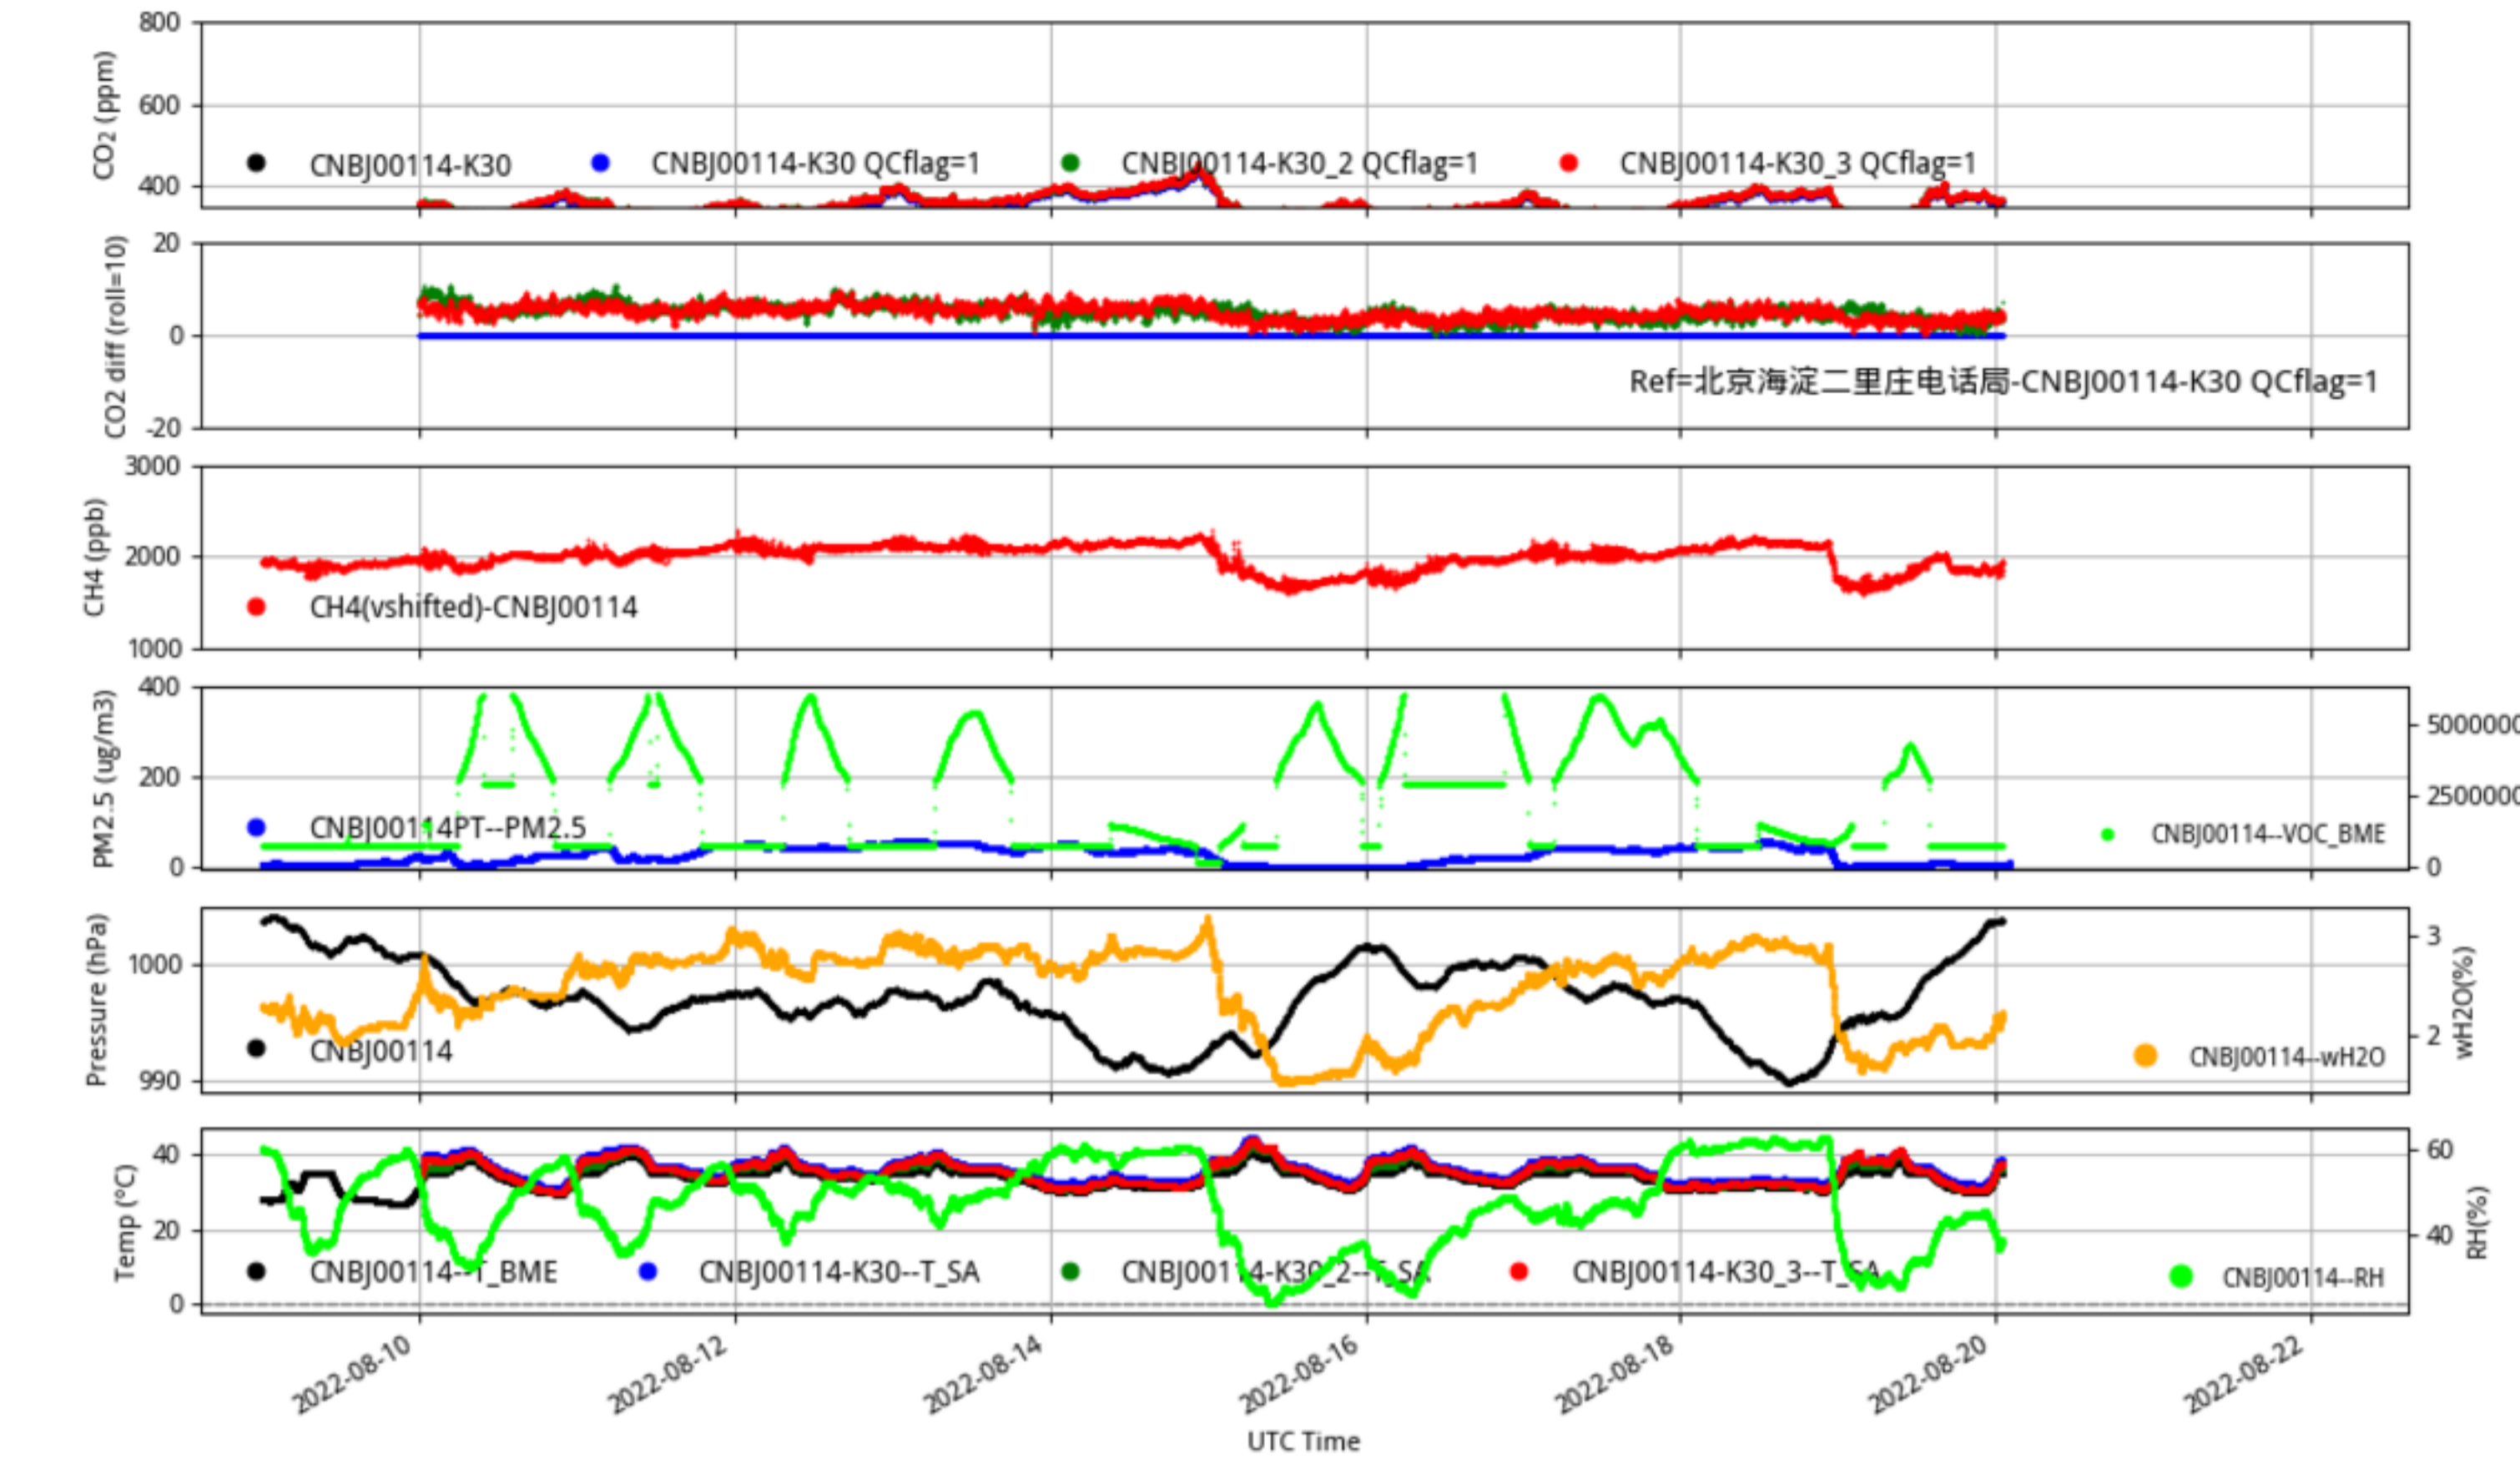

CNBj00111 JJJ_station min/L2.1 CNBj00111--14-days

Plot created: 2022-08-22 14:56 UTC

CNBJ00112 JJJ_station min/L2.1 CNBJ00112--14-days

Plot created: 2022-08-22 14:56 UTC

CNBJ00113 JJJ_station min/L2.1 CNBJ00113--14-days

Plot created: 2022-08-22 14:57 UTC

CNBJ00114 JJJ_station min/L2.1 CNBJ00114--14-days

Plot created: 2022-08-22 14:57 UTC

CNBJ00116 JJJ_station min/L2.1 CNBJ00116--14-days

Plot created: 2022-08-22 14:57 UTC