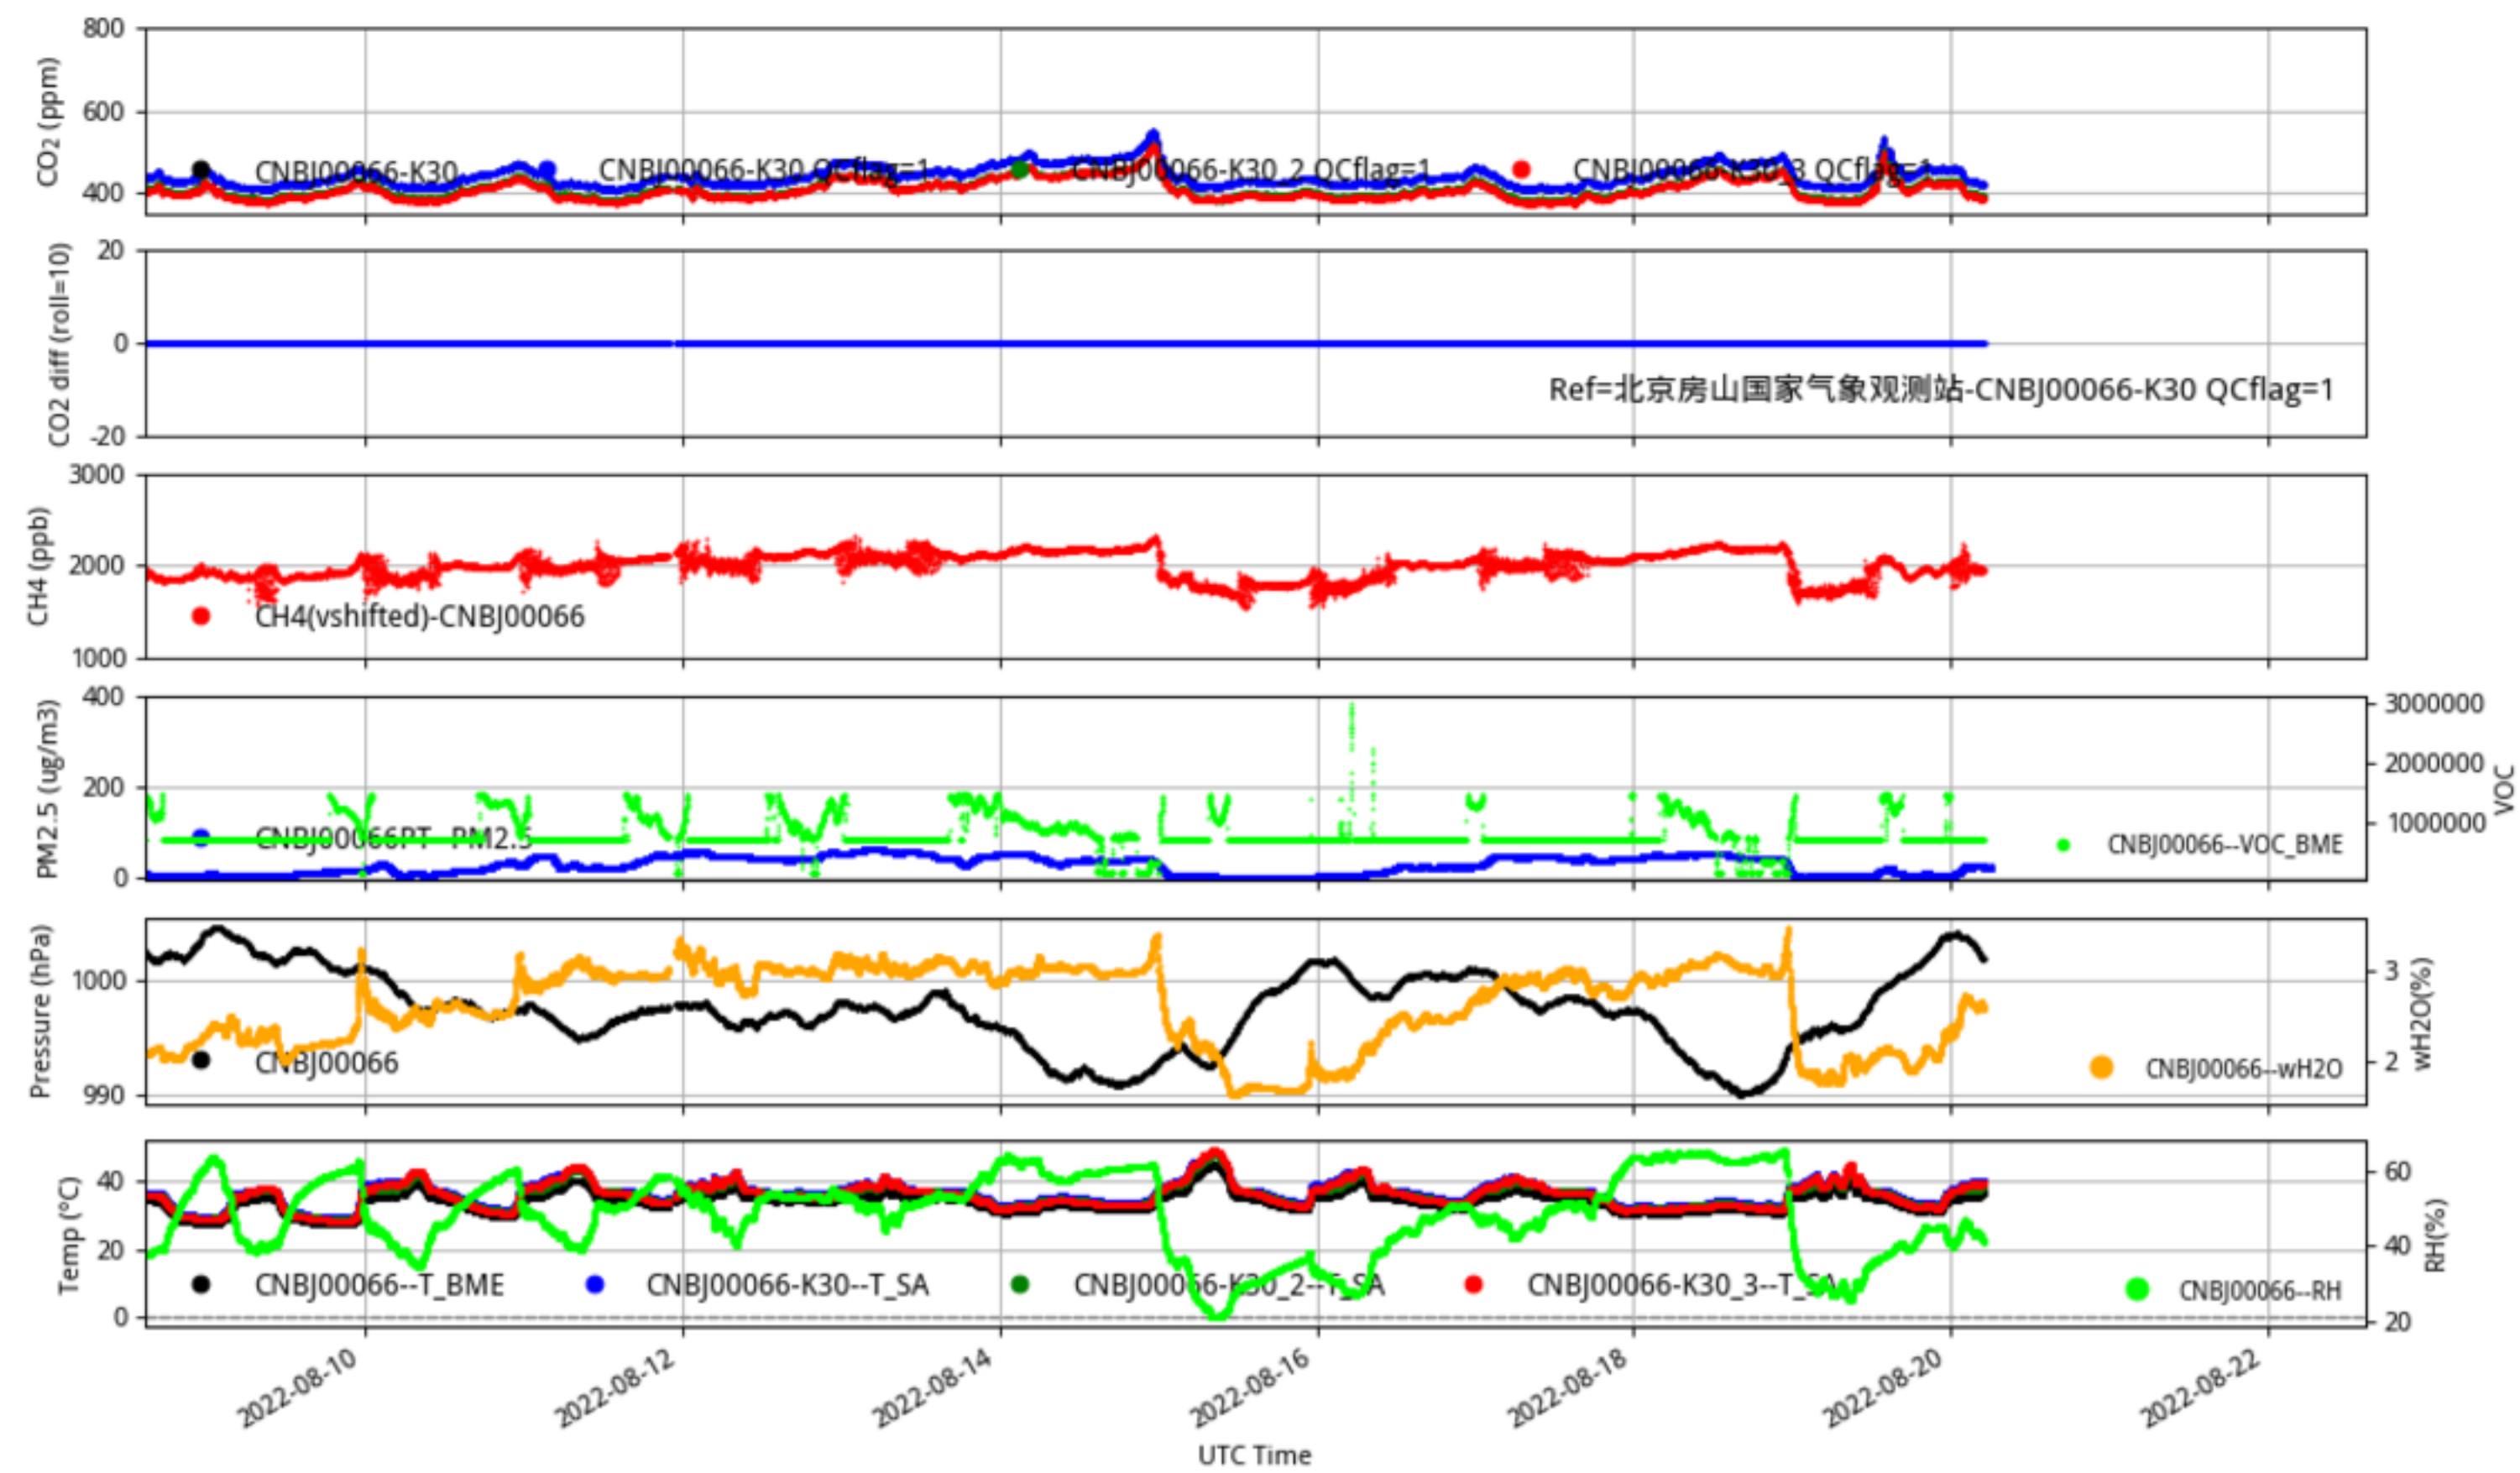

Plot created: 2022-08-22 14:51 UTC

CNBj00060 JJJ_station min/L2.1 CNBJ00060--14-days

Plot created: 2022-08-22 14:52 UTC

CNBj00062 JJJ_station min/L2.1 CNBJ00062--14-days

Plot created: 2022-08-22 14:52 UTC

CNBj00063 JJJ_station min/L2.1 CNBJ00063--14-days

Plot created: 2022-08-22 14:52 UTC

CNBj00064 JJJ_station min/L2.1 CNBJ00064--14-days

Plot created: 2022-08-22 14:52 UTC

CNBj00065 JJJ_station min/L2.1 CNBJ00065--14-days

Plot created: 2022-08-22 14:52 UTC

CNBj00066 JJJ_station min/L2.1 CNBJ00066--14-days

Plot created: 2022-08-22 14:53 UTC

CNBj00067 JJJ_station min/L2.1 CNBJ00067--14-days

Plot created: 2022-08-22 14:53 UTC