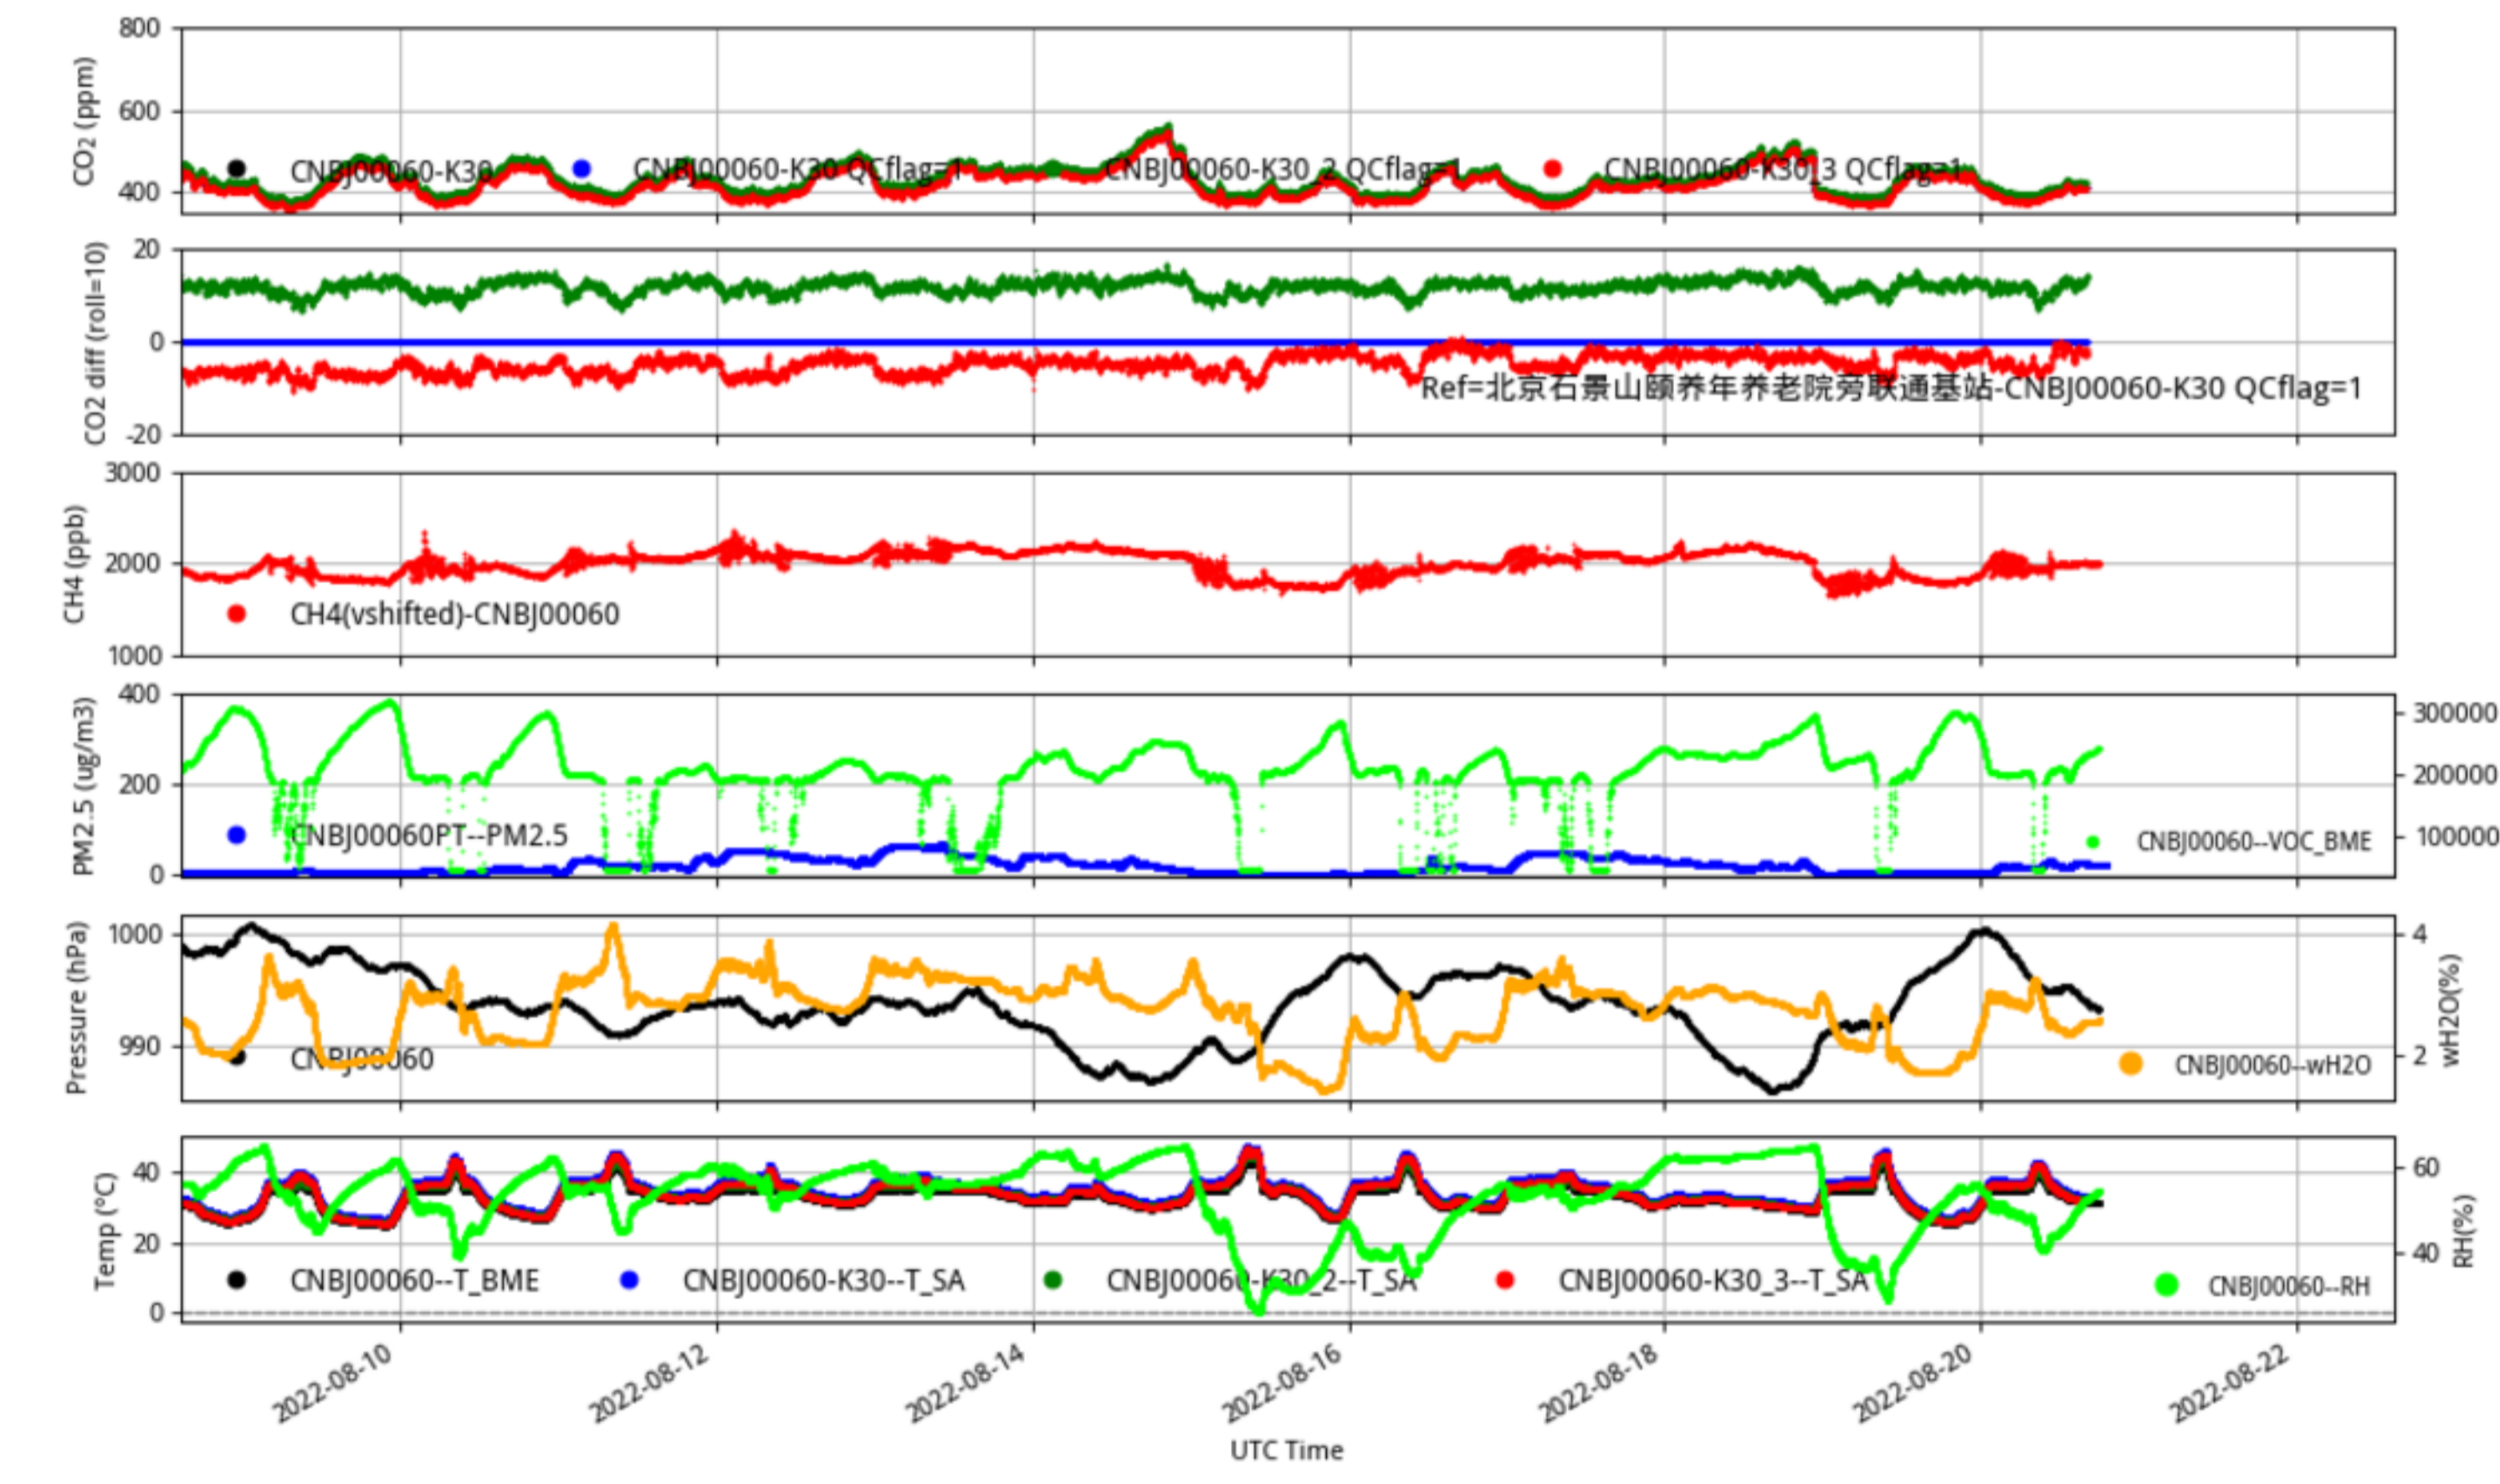

CNBj00057 JJJ_station min/L2.1 CNBJ00057--14-days

Plot created: 2022-08-22 14:51 UTC

CNBj00058 JJJ_station min/L2.1 CNBJ00058--14-days

Plot created: 2022-08-22 14:51 UTC

CNBj00059 JJJ_station min/L2.1 CNBJ00059--14-days

Plot created: 2022-08-22 14:51 UTC

CNBj00060 JJJ_station min/L2.1 CNBJ00060--14-days

Plot created: 2022-08-22 14:52 UTC

CNBj00062 JJJ_station min/L2.1 CNBJ00062--14-days

Plot created: 2022-08-22 14:52 UTC