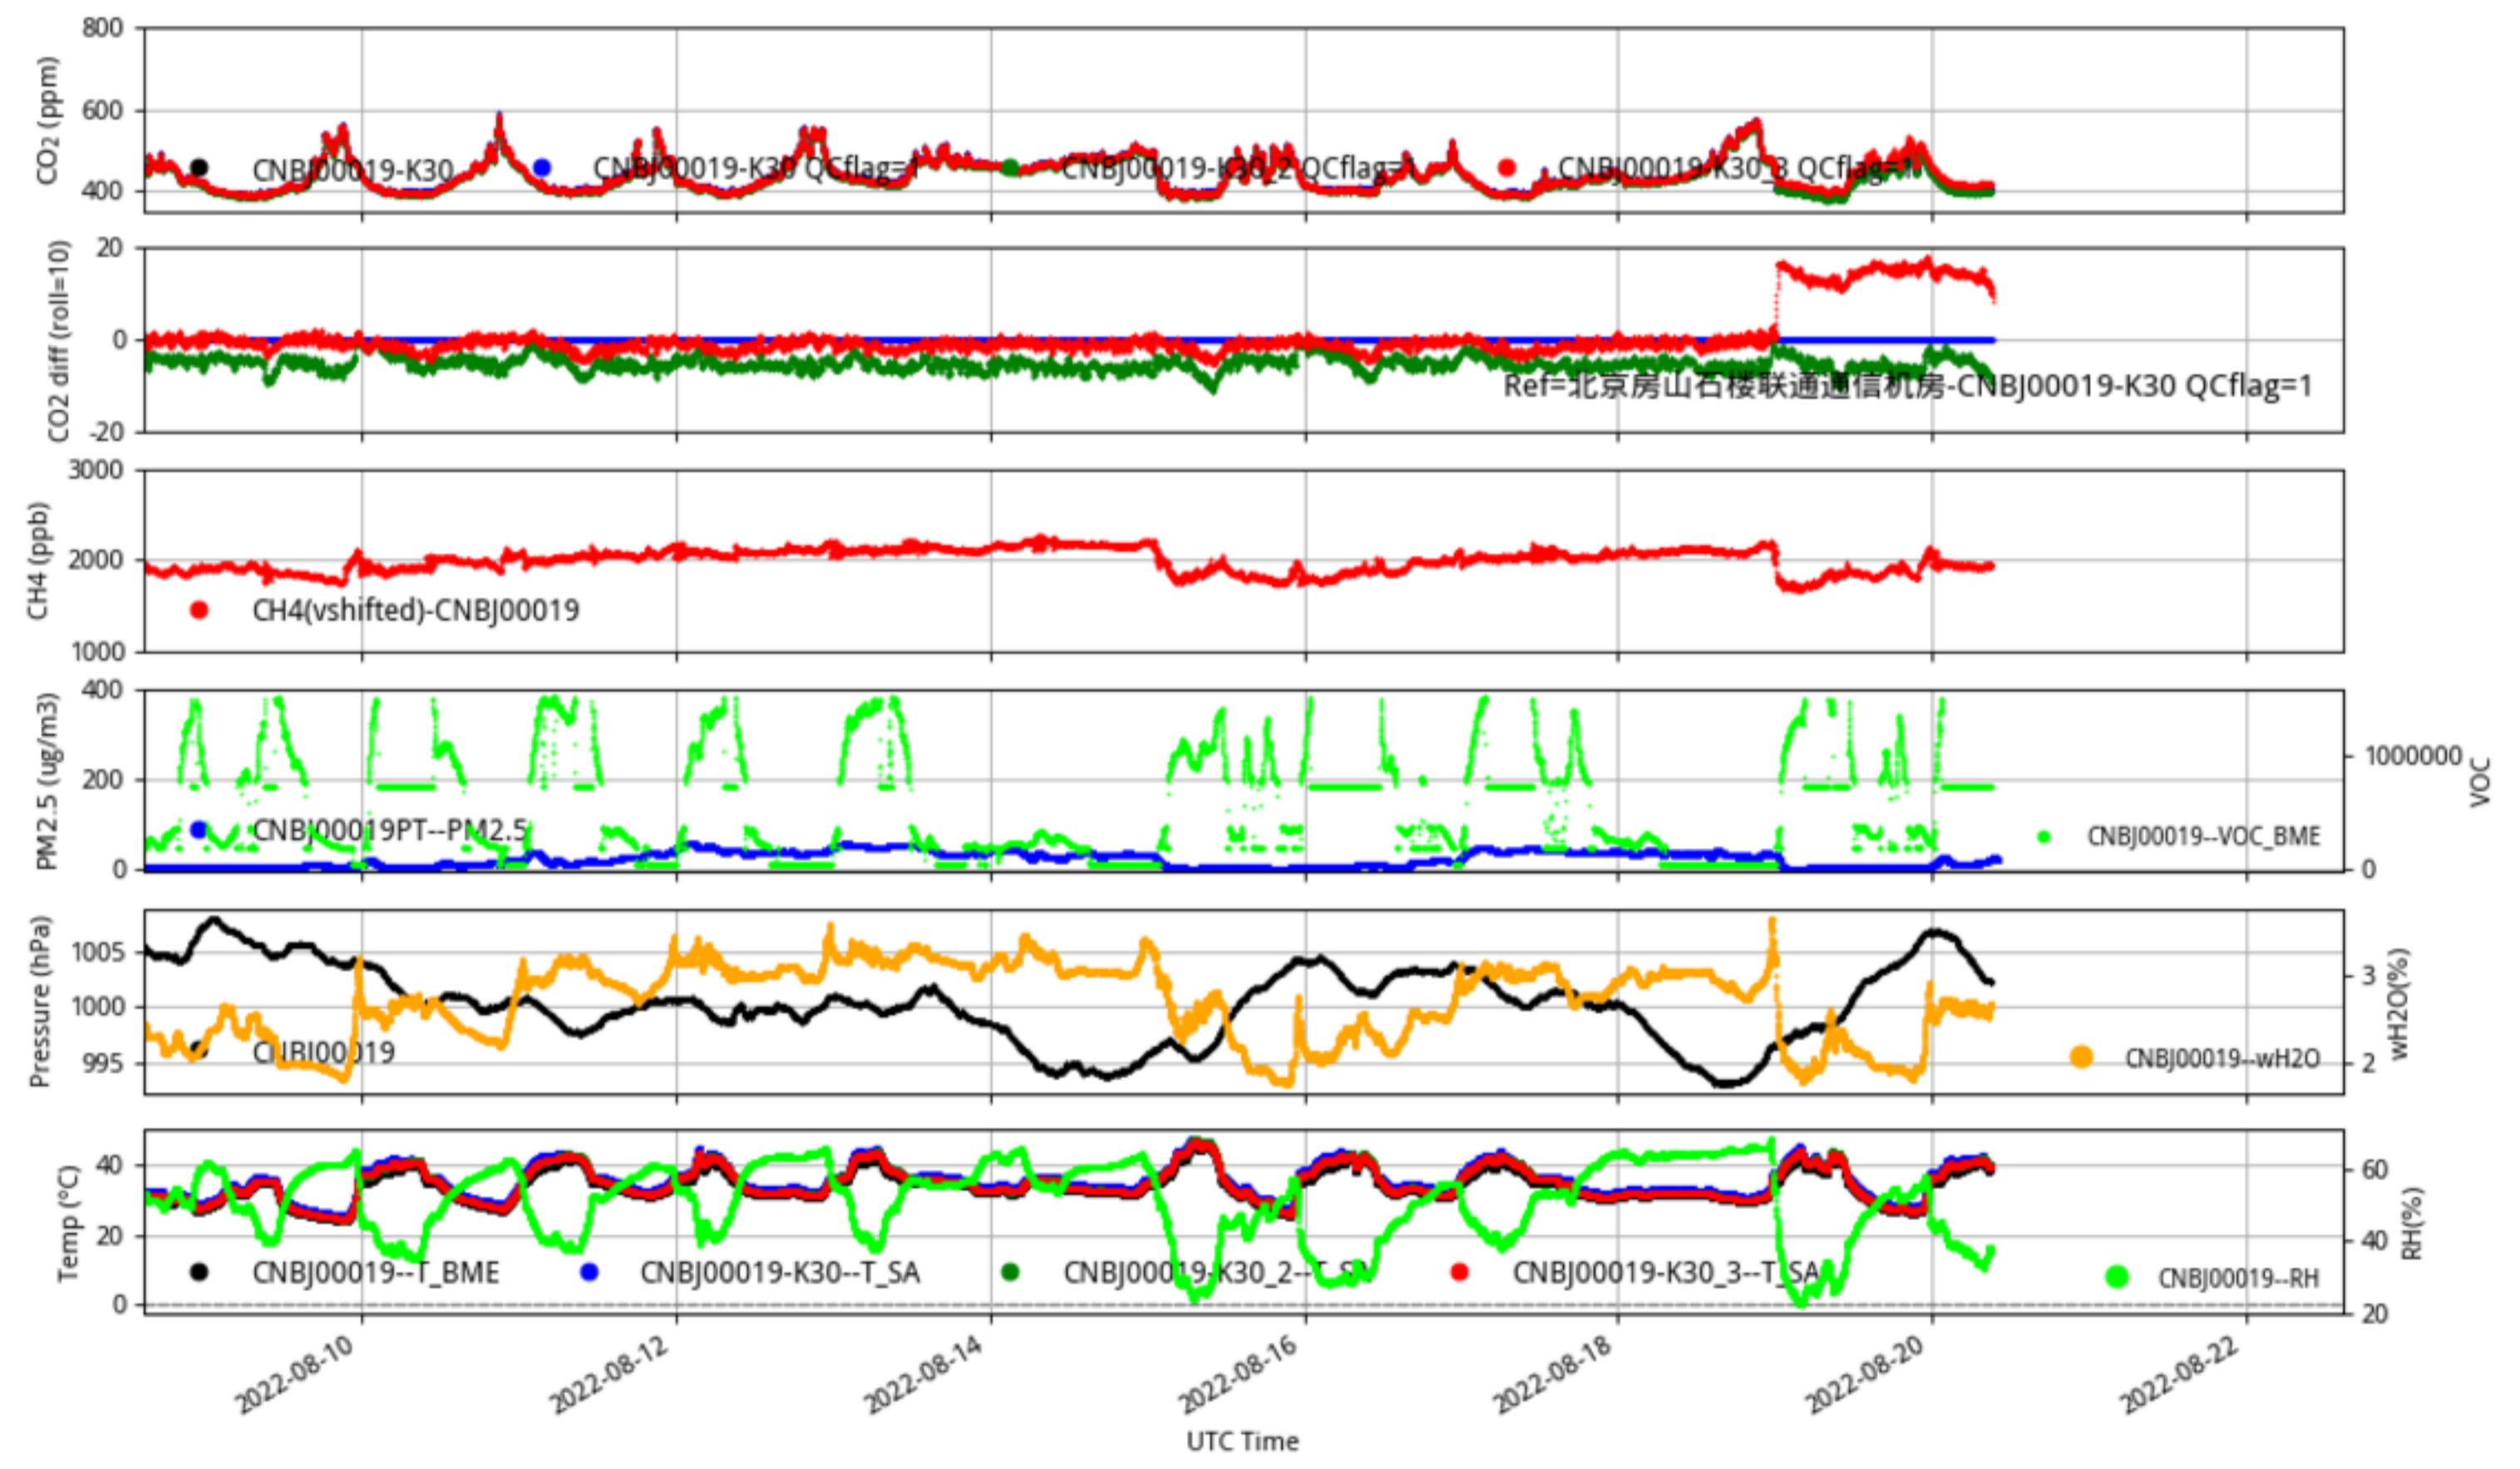

CNBj00009 JJJ_station min/L2.1 CNBj00009--14-days

CNBj00010 JJJ_station min/L2.1 CNBj00010--14-days

CNBj00011 JJJ_station min/L2.1 CNBj00011--14-days

CNBj00012 JJJ_station min/L2.1 CNBj00012--14-days

CNBj00015 JJJ_station min/L2.1 CNBj00015--14-days

CNBj00016 JJJ_station min/L2.1 CNBj00016--14-days

CNBj00018 JJJ_station min/L2.1 CNBj00018--14-days

CNBj00019 JJJ_station min/L2.1 CNBj00019--14-days

CNBj00021 JJJ_station min/L2.1 CNBj00021--14-days

CNBj00024 JJJ_station min/L2.1 CNBj00024--14-days

CNBj00026 JJJ_station min/L2.1 CNBj00026--14-days

CNBj00027 JJJ_station min/L2.1 CNBj00027--14-days

CNBj00028 JJJ_station min/L2.1 CNBj00028--14-days

CNBj00056 JJJ_station min/L2.1 CNBJ00056--14-days

Plot created: 2022-08-22 14:51 UTC