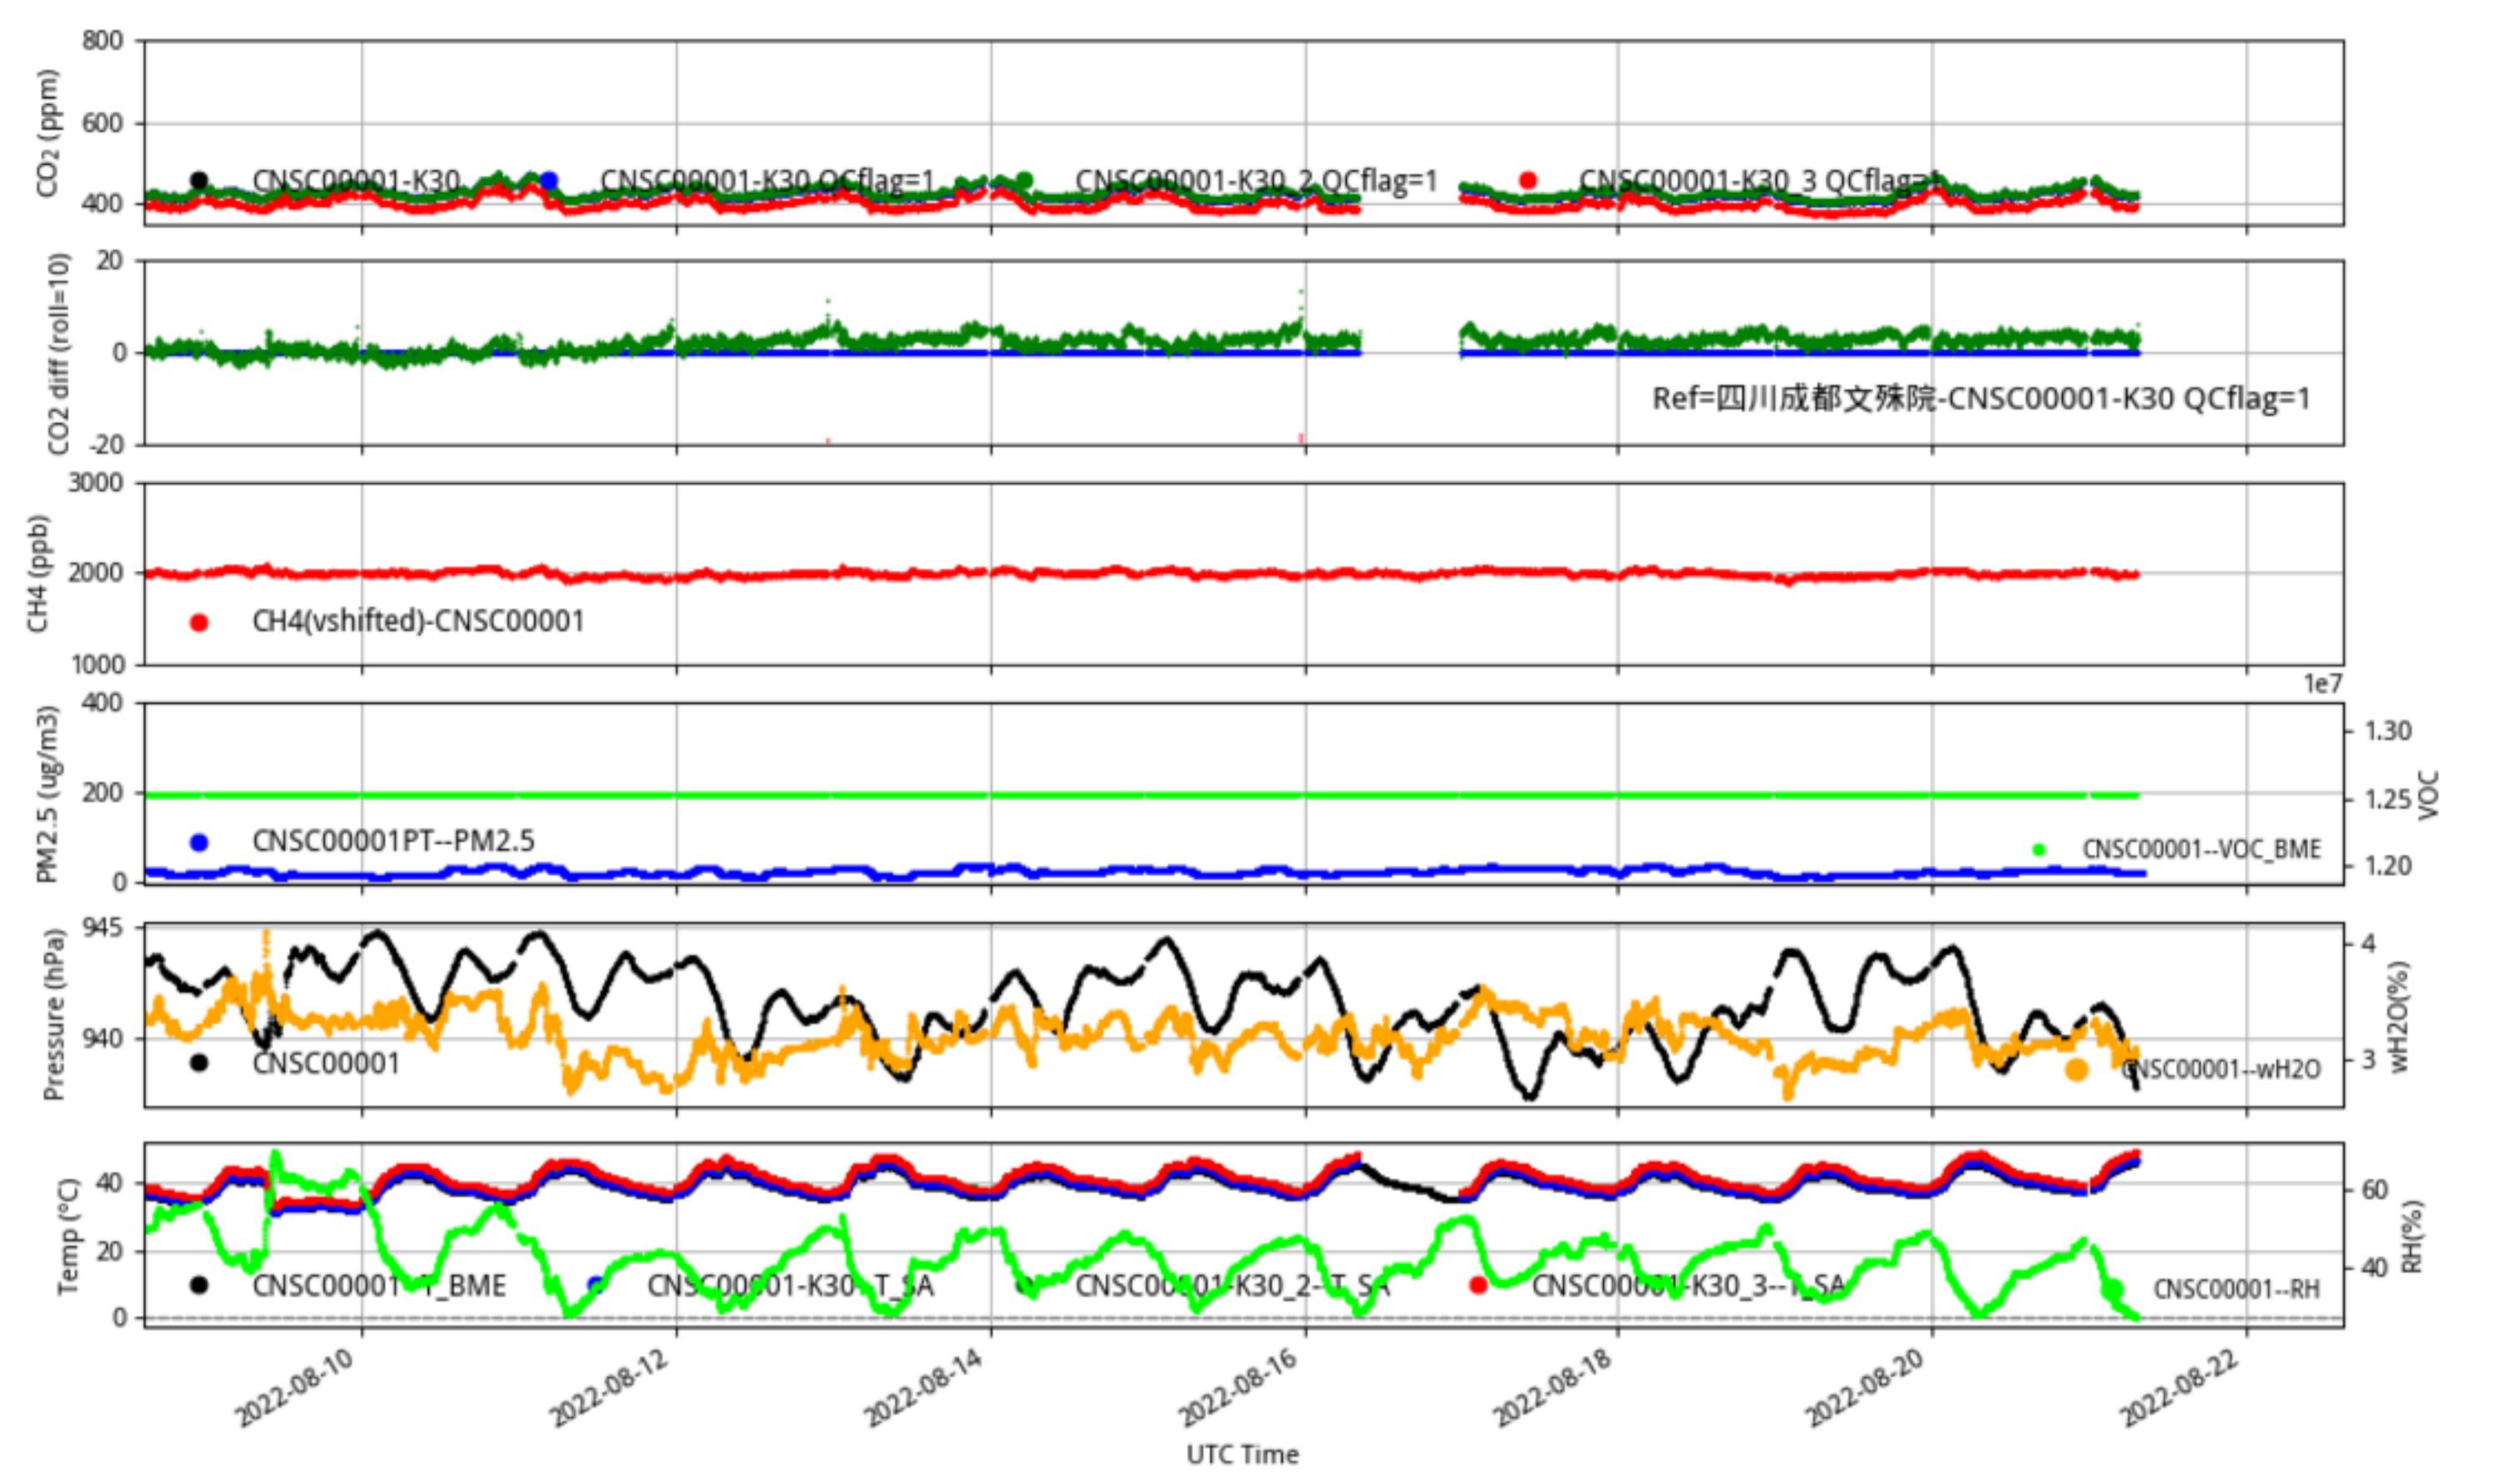

Plot created: 2022-08-22 15:00 UTC

CNHE00007 JJJ_station min/L2.1 CNHE00007--14-days

Plot created: 2022-08-22 15:00 UTC

CNHE00008 JJJ_station min/L2.1 CNHE00008--14-days

Plot created: 2022-08-22 15:00 UTC

CNMOBJ00001 JJJ_station min/L2.1 CNMOBJ00001--14-days

Plot created: 2022-08-22 15:00 UTC

CNMOBJ00002 JJJ_station min/L2.1 CNMOBJ00002--14-days

Plot created: 2022-08-22 15:01 UTC

CNMOBJ00003 JJJ_station min/L2.1 CNMOBJ00003--14-days

Plot created: 2022-08-22 15:01 UTC

CNMOBJ00004 JJJ_station min/L2.1 CNMOBJ00004--14-days

Plot created: 2022-08-22 15:01 UTC

CNSC00001 JJJ_station min/L2.1 CNSC00001--14-days

Plot created: 2022-08-22 15:01 UTC