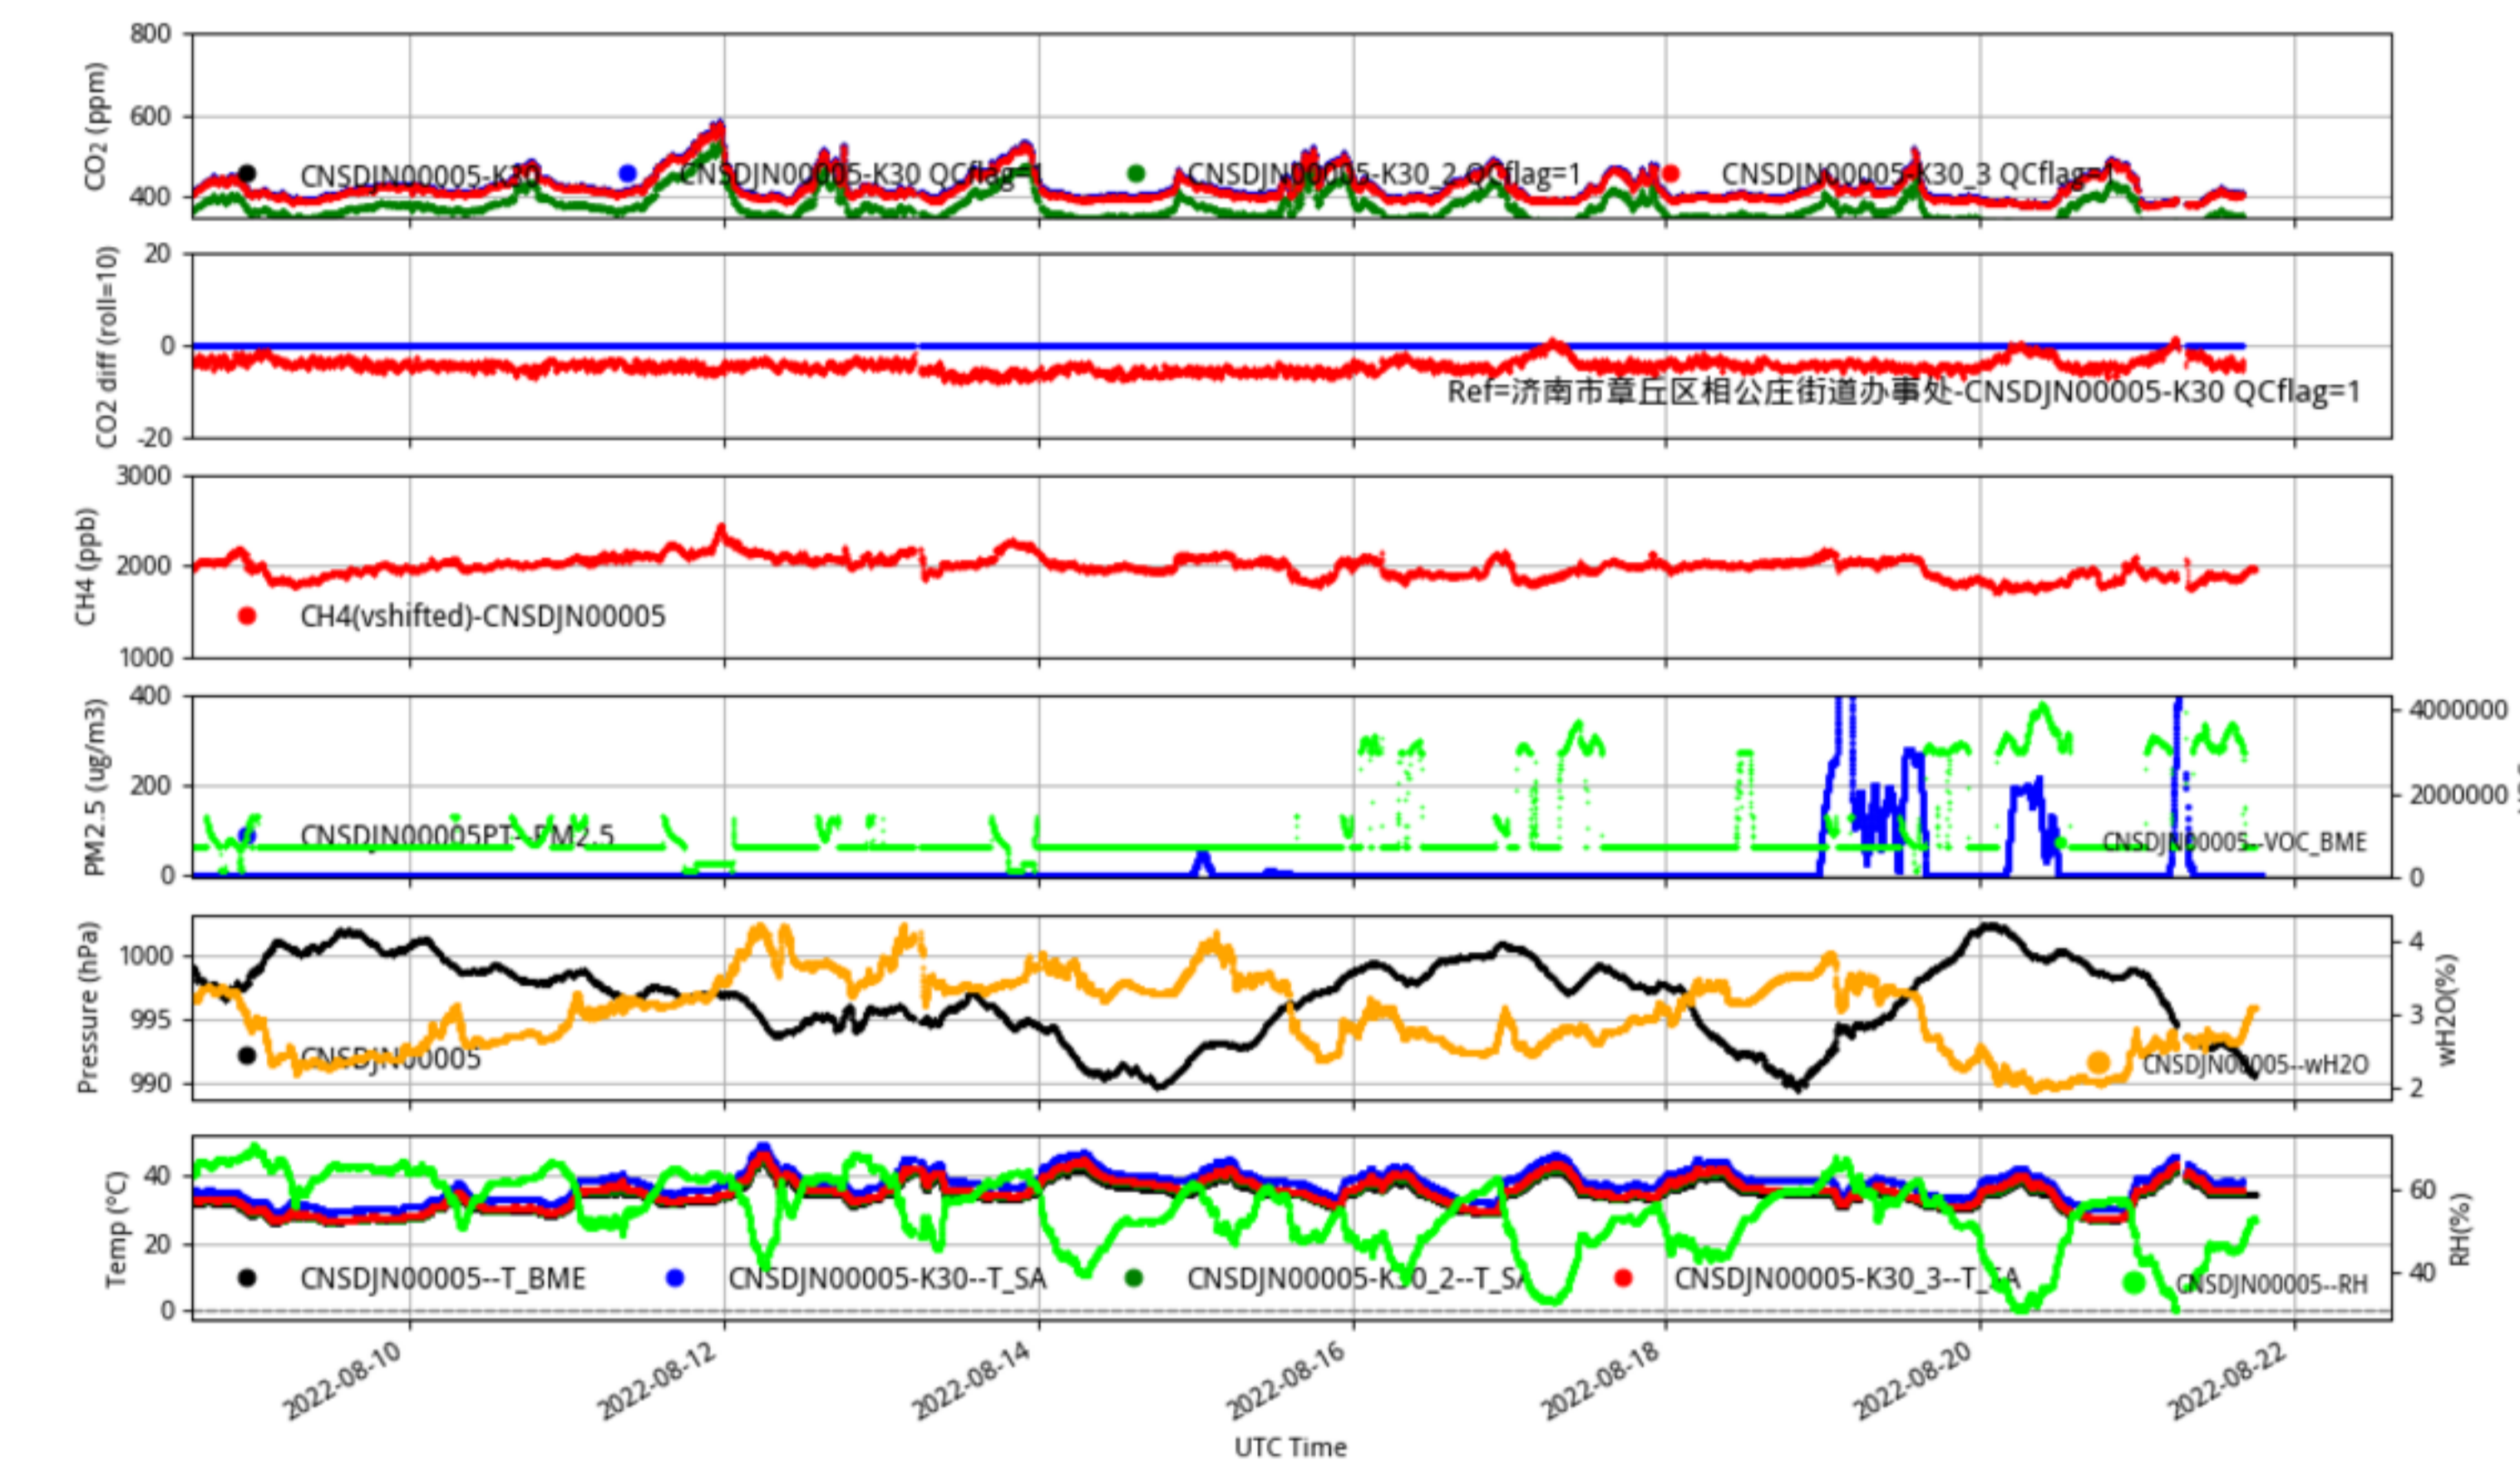

CNSDJN00005 JJJ_station min/L2.1 CNSDJN00005--14-days

Plot created: 2022-08-22 15:02 UTC