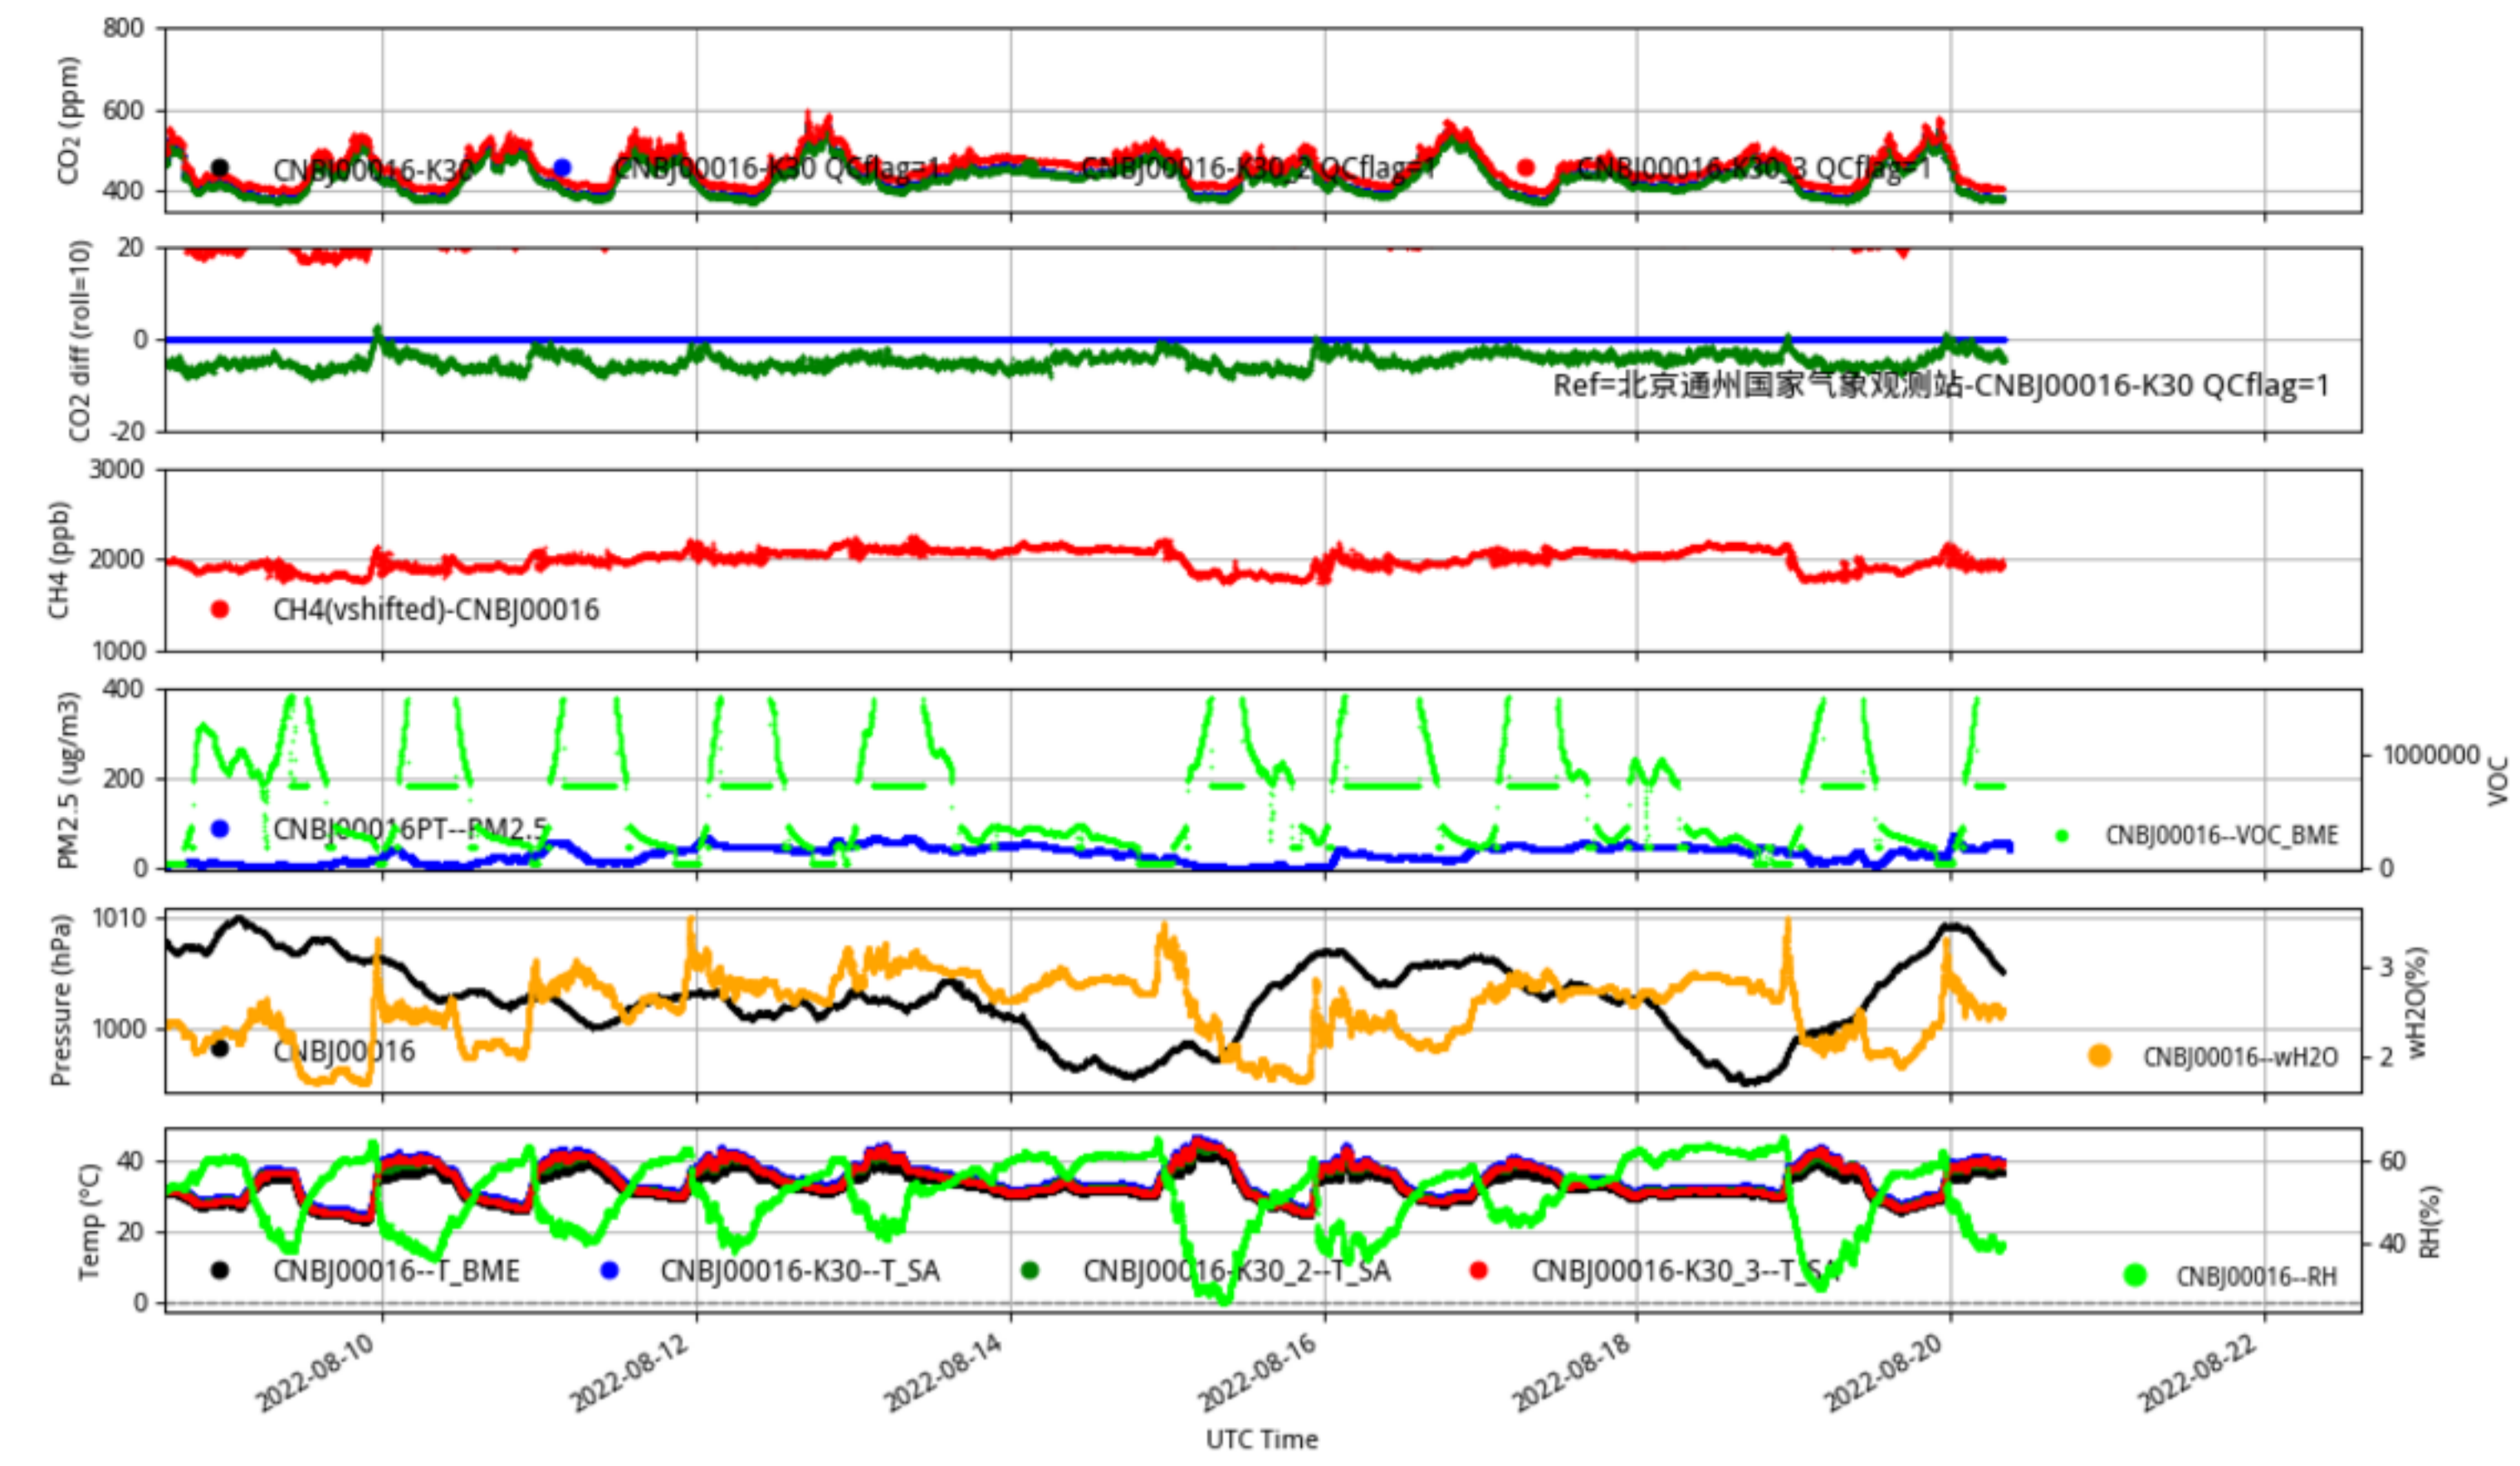

CNBj00016 JJJ_station min/L2.1 CNBj00016--14-days