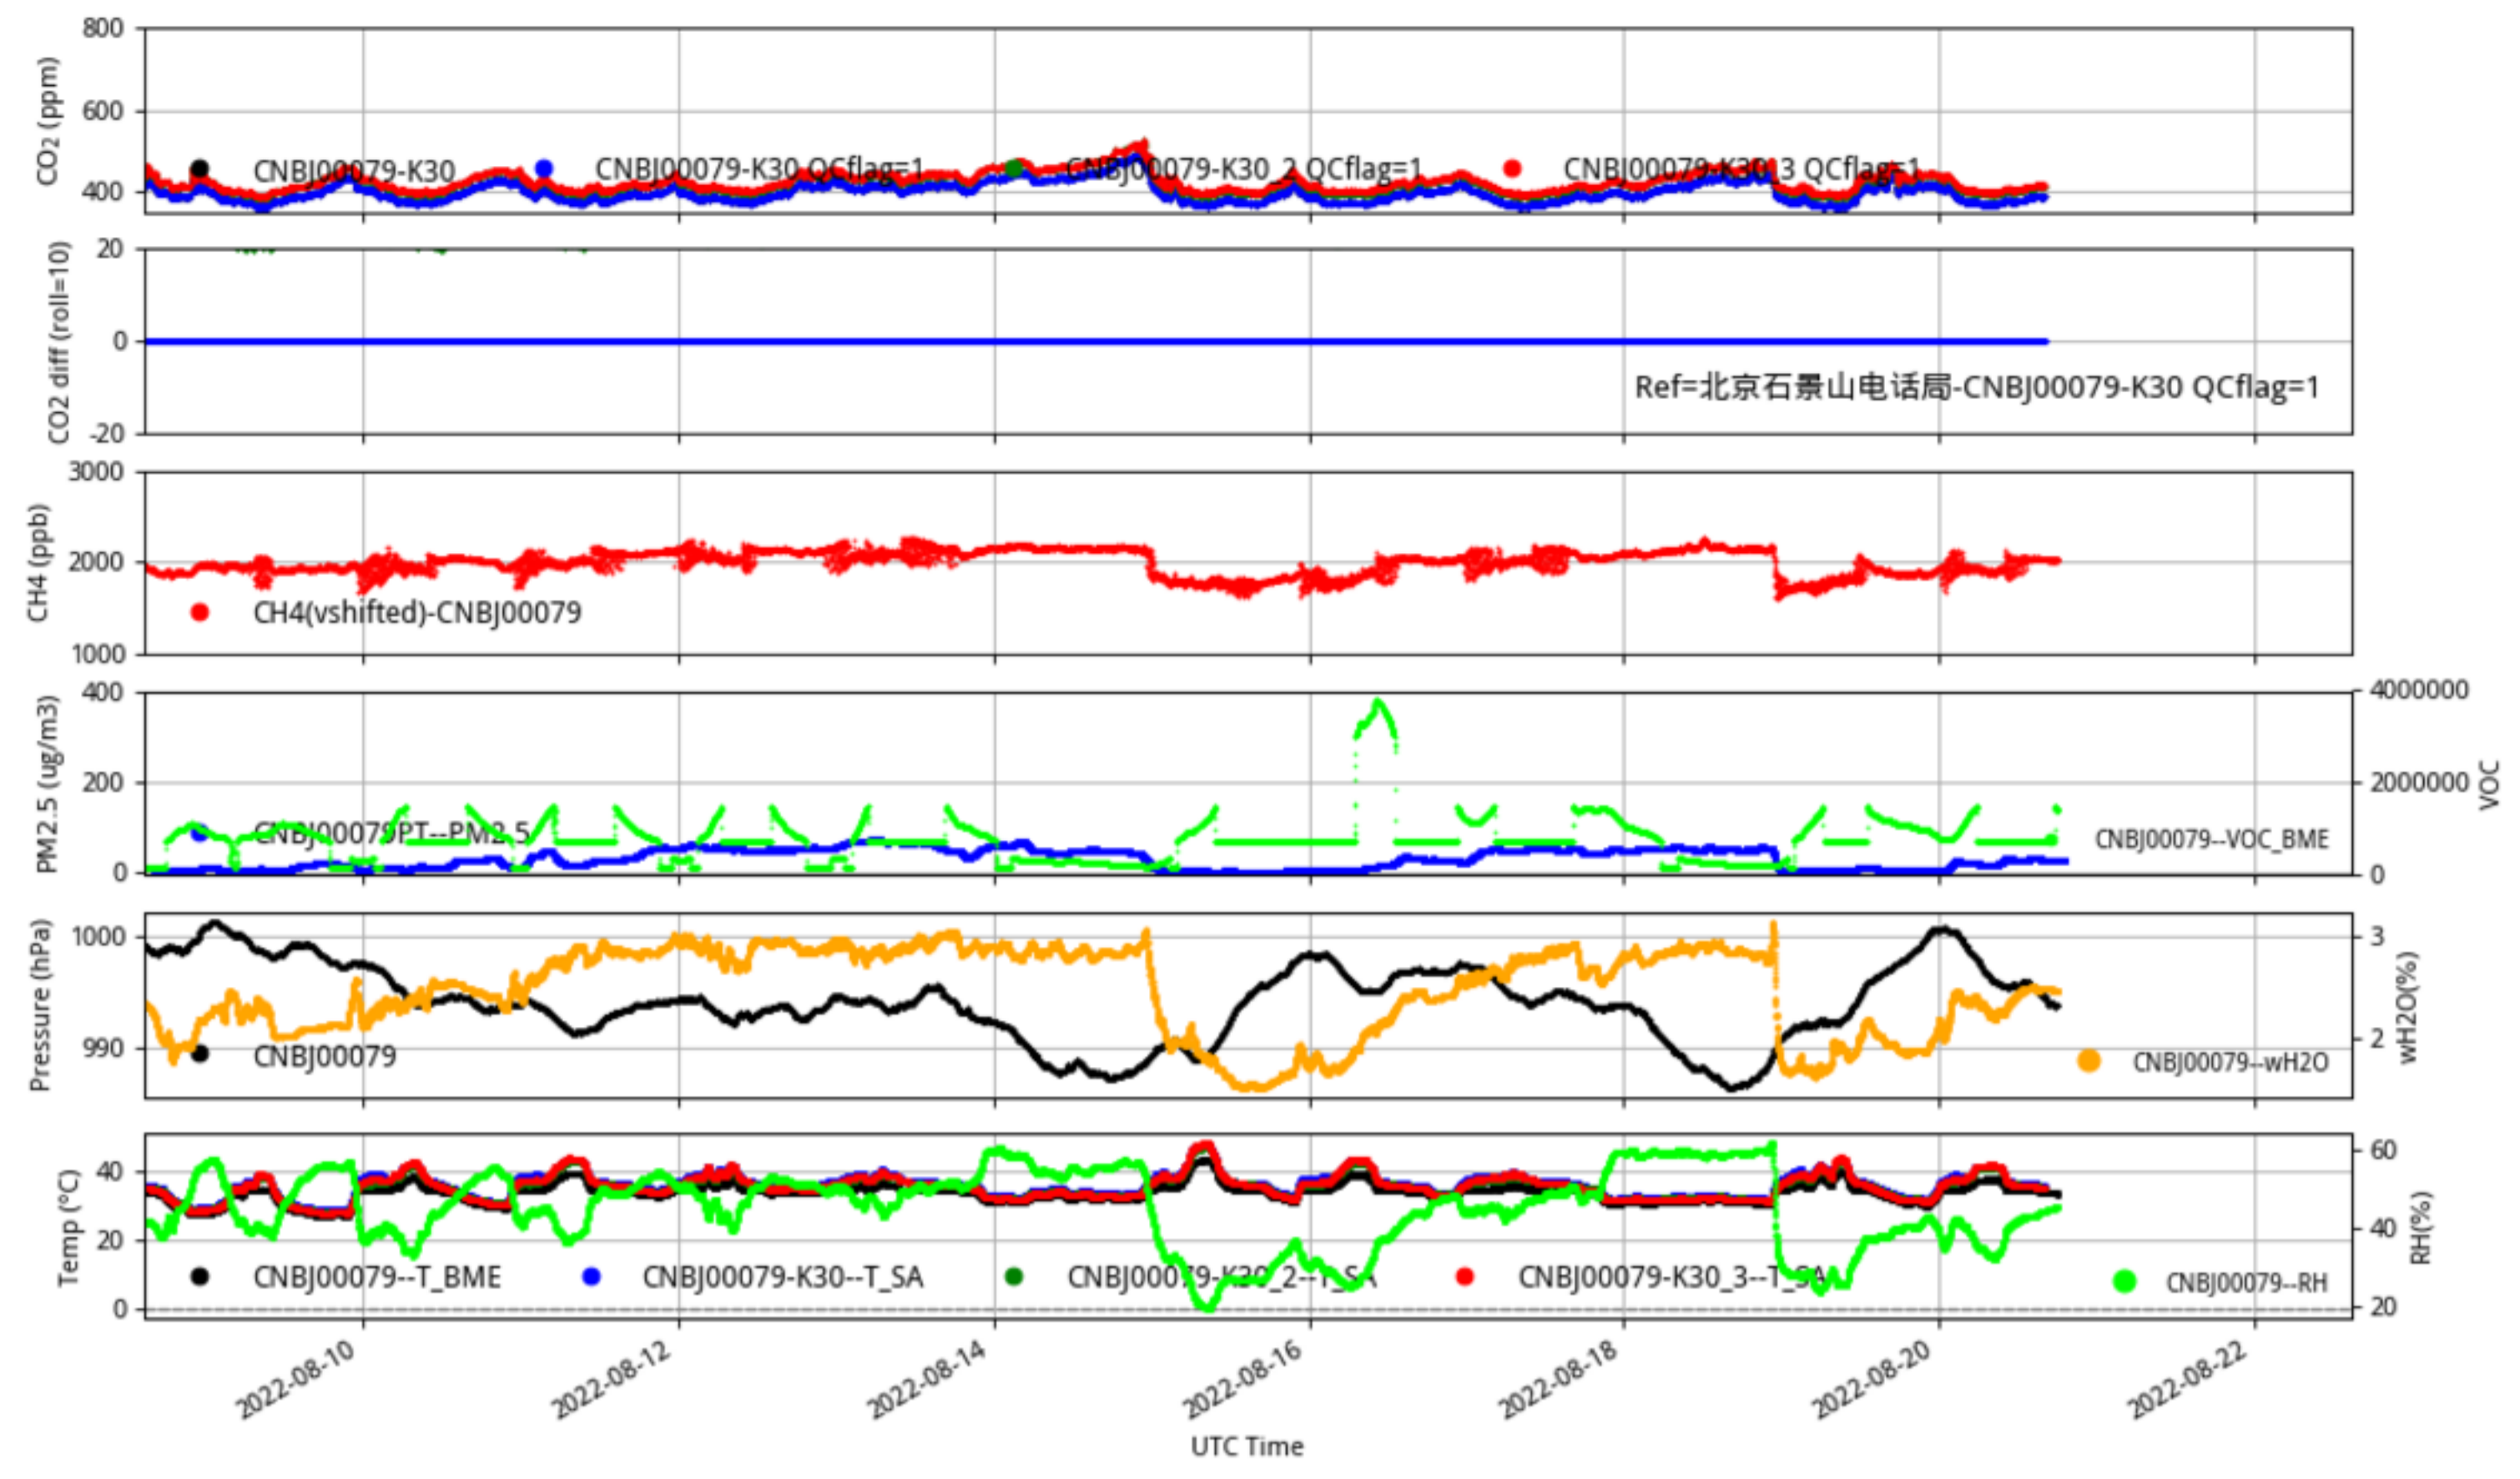

Plot created: 2022-08-22 14:53 UTC

CNBj00074 JJJ_station min/L2.1 CNBJ00074--14-days

Plot created: 2022-08-22 14:54 UTC

CNBj00075 JJJ_station min/L2.1 CNBJ00075--14-days

Plot created: 2022-08-22 14:54 UTC

CNBj00076 JJJ_station min/L2.1 CNBJ00076--14-days

Plot created: 2022-08-22 14:54 UTC

CNBj00077 JJJ_station min/L2.1 CNBJ00077--14-days

Plot created: 2022-08-22 14:54 UTC

CNBj00079 JJJ_station min/L2.1 CNBj00079--14-days

Plot created: 2022-08-22 14:54 UTC

CNBj00080 JJJ_station min/L2.1 CNBj00080--14-days

Plot created: 2022-08-22 14:55 UTC

CNBj00081 JJJ_station min/L2.1 CNBj00081--14-days

Plot created: 2022-08-22 14:55 UTC