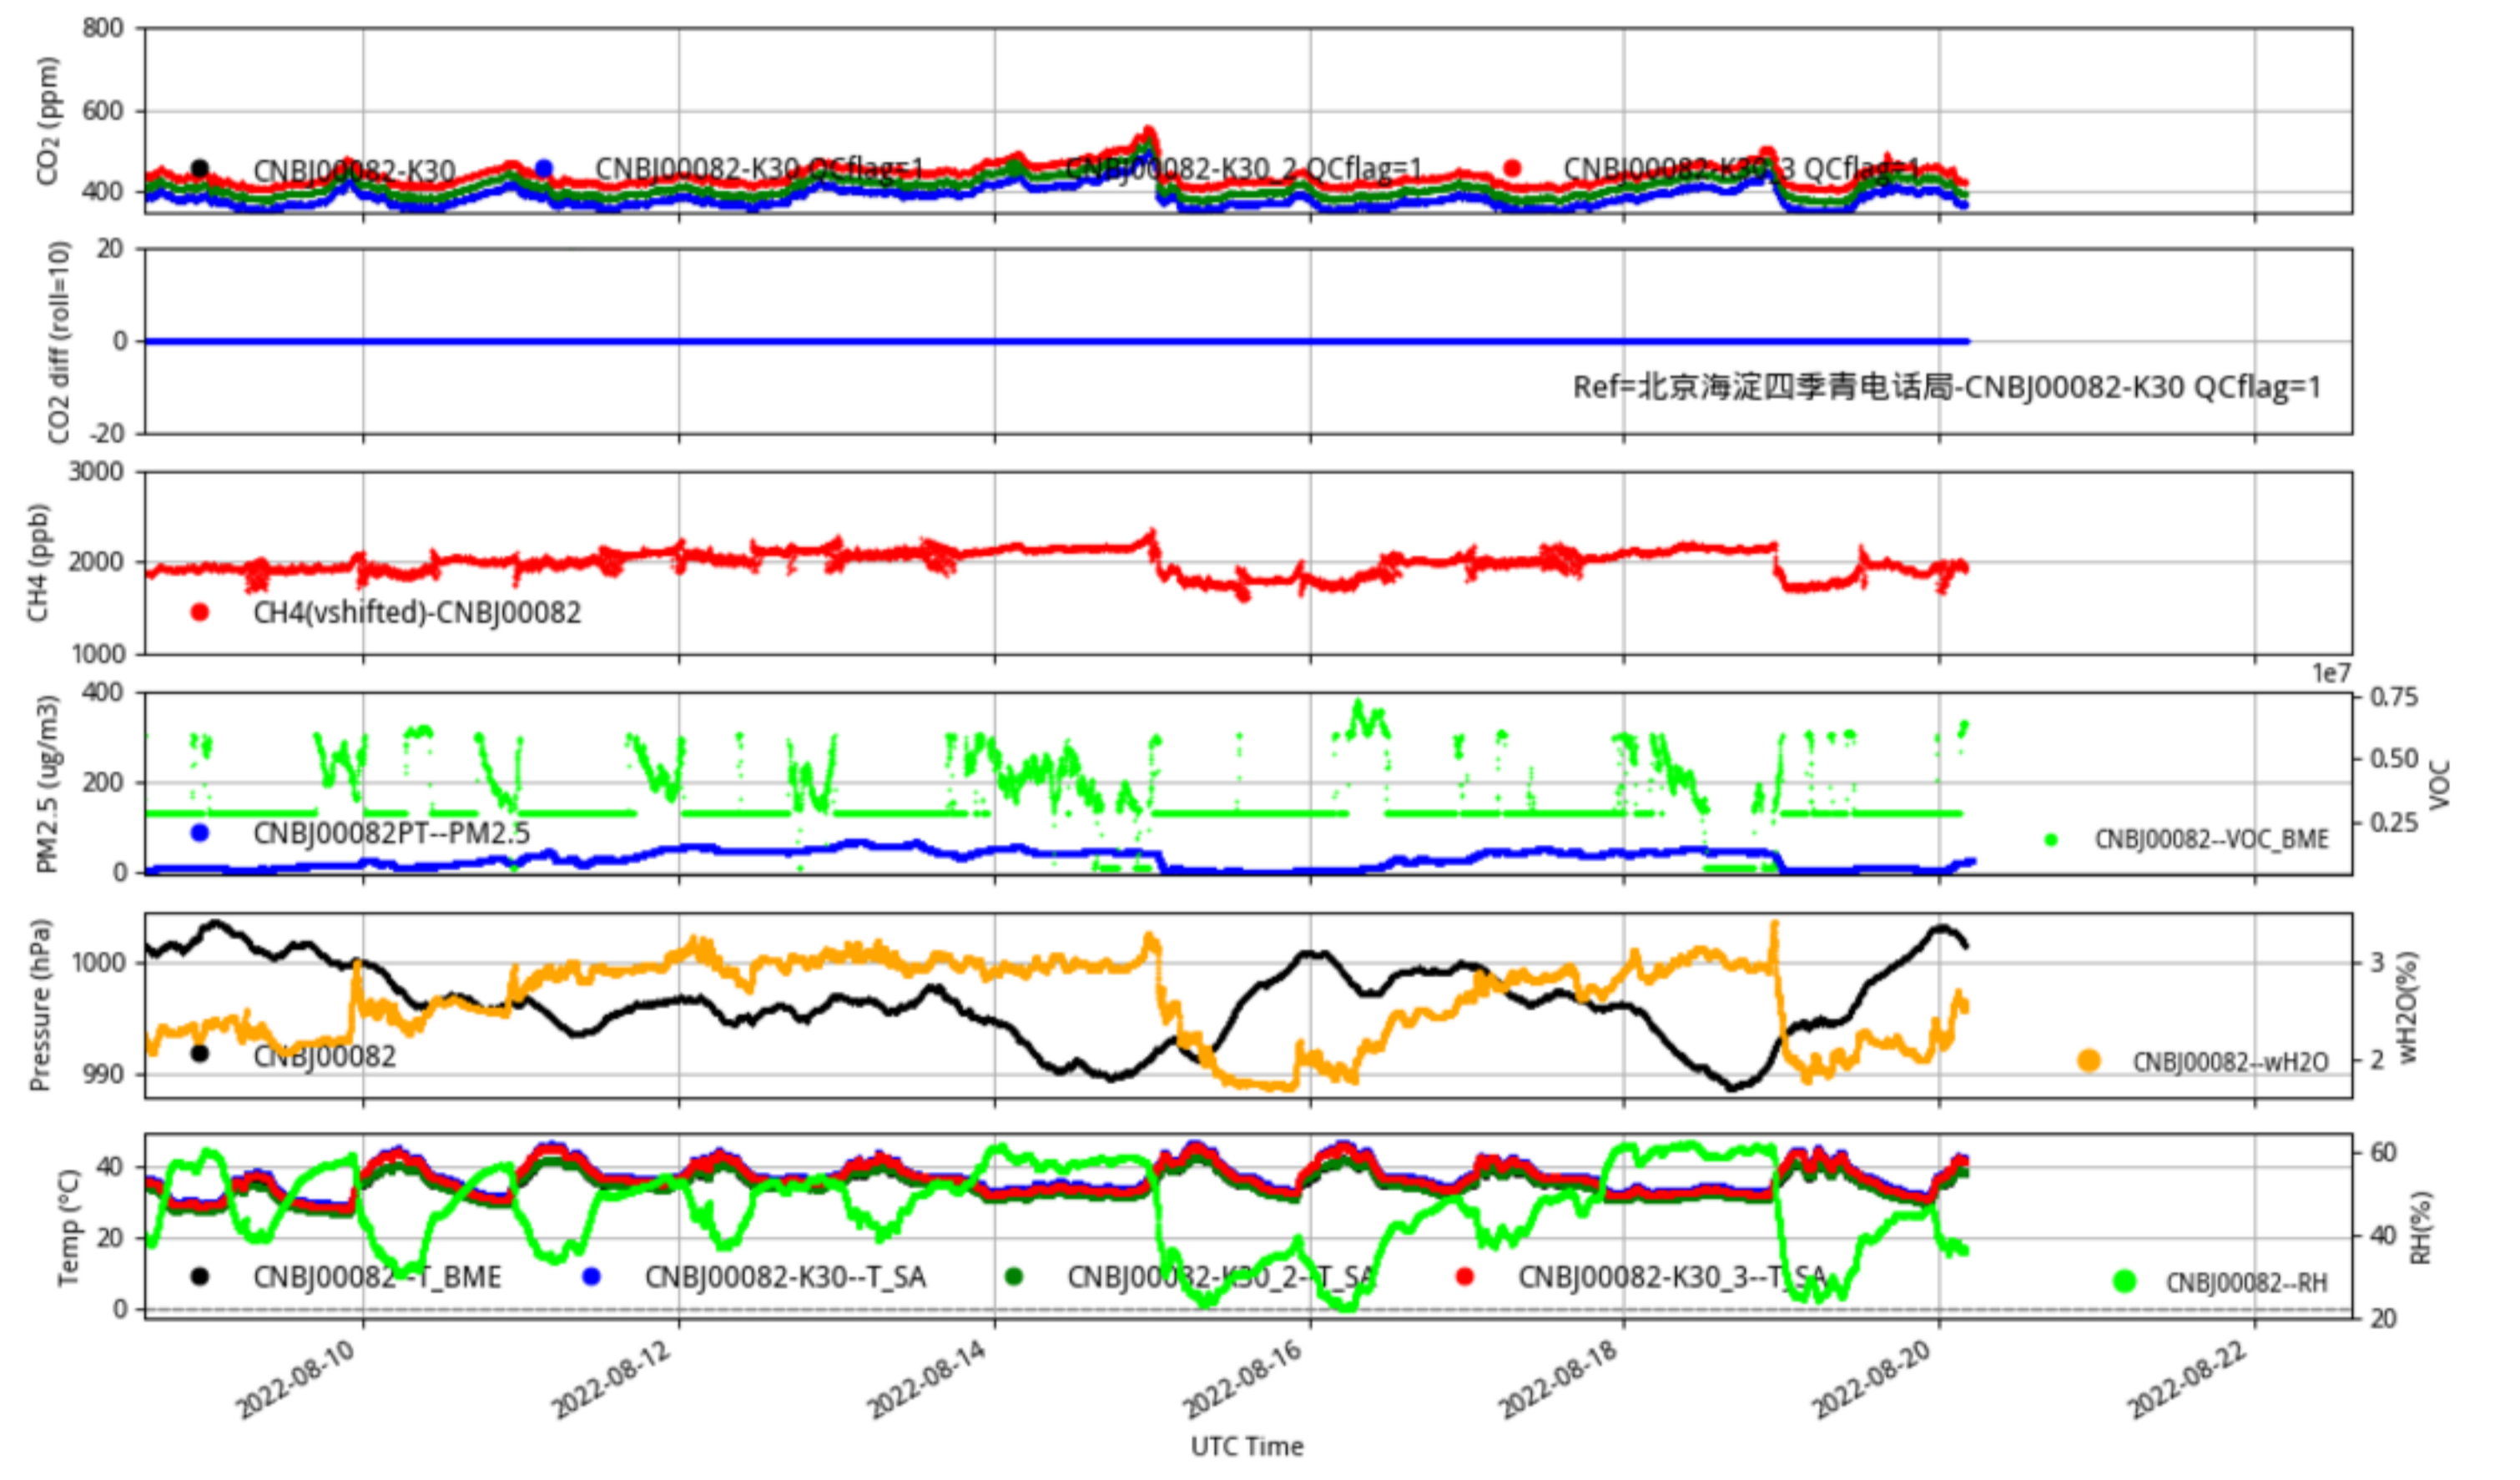

Plot created: 2022-08-22 14:54 UTC

CNBj00080 JJJ_station min/L2.1 CNBj00080--14-days

Plot created: 2022-08-22 14:55 UTC

CNBj00081 JJJ_station min/L2.1 CNBj00081--14-days

Plot created: 2022-08-22 14:55 UTC

CNBj00082 JJJ_station min/L2.1 CNBj00082--14-days

Plot created: 2022-08-22 14:55 UTC

CNBj00085 JJJ_station min/L2.1 CNBj00085--14-days

Plot created: 2022-08-22 14:55 UTC

CNBj00104 JJJ_station min/L2.1 CNBj00104--14-days