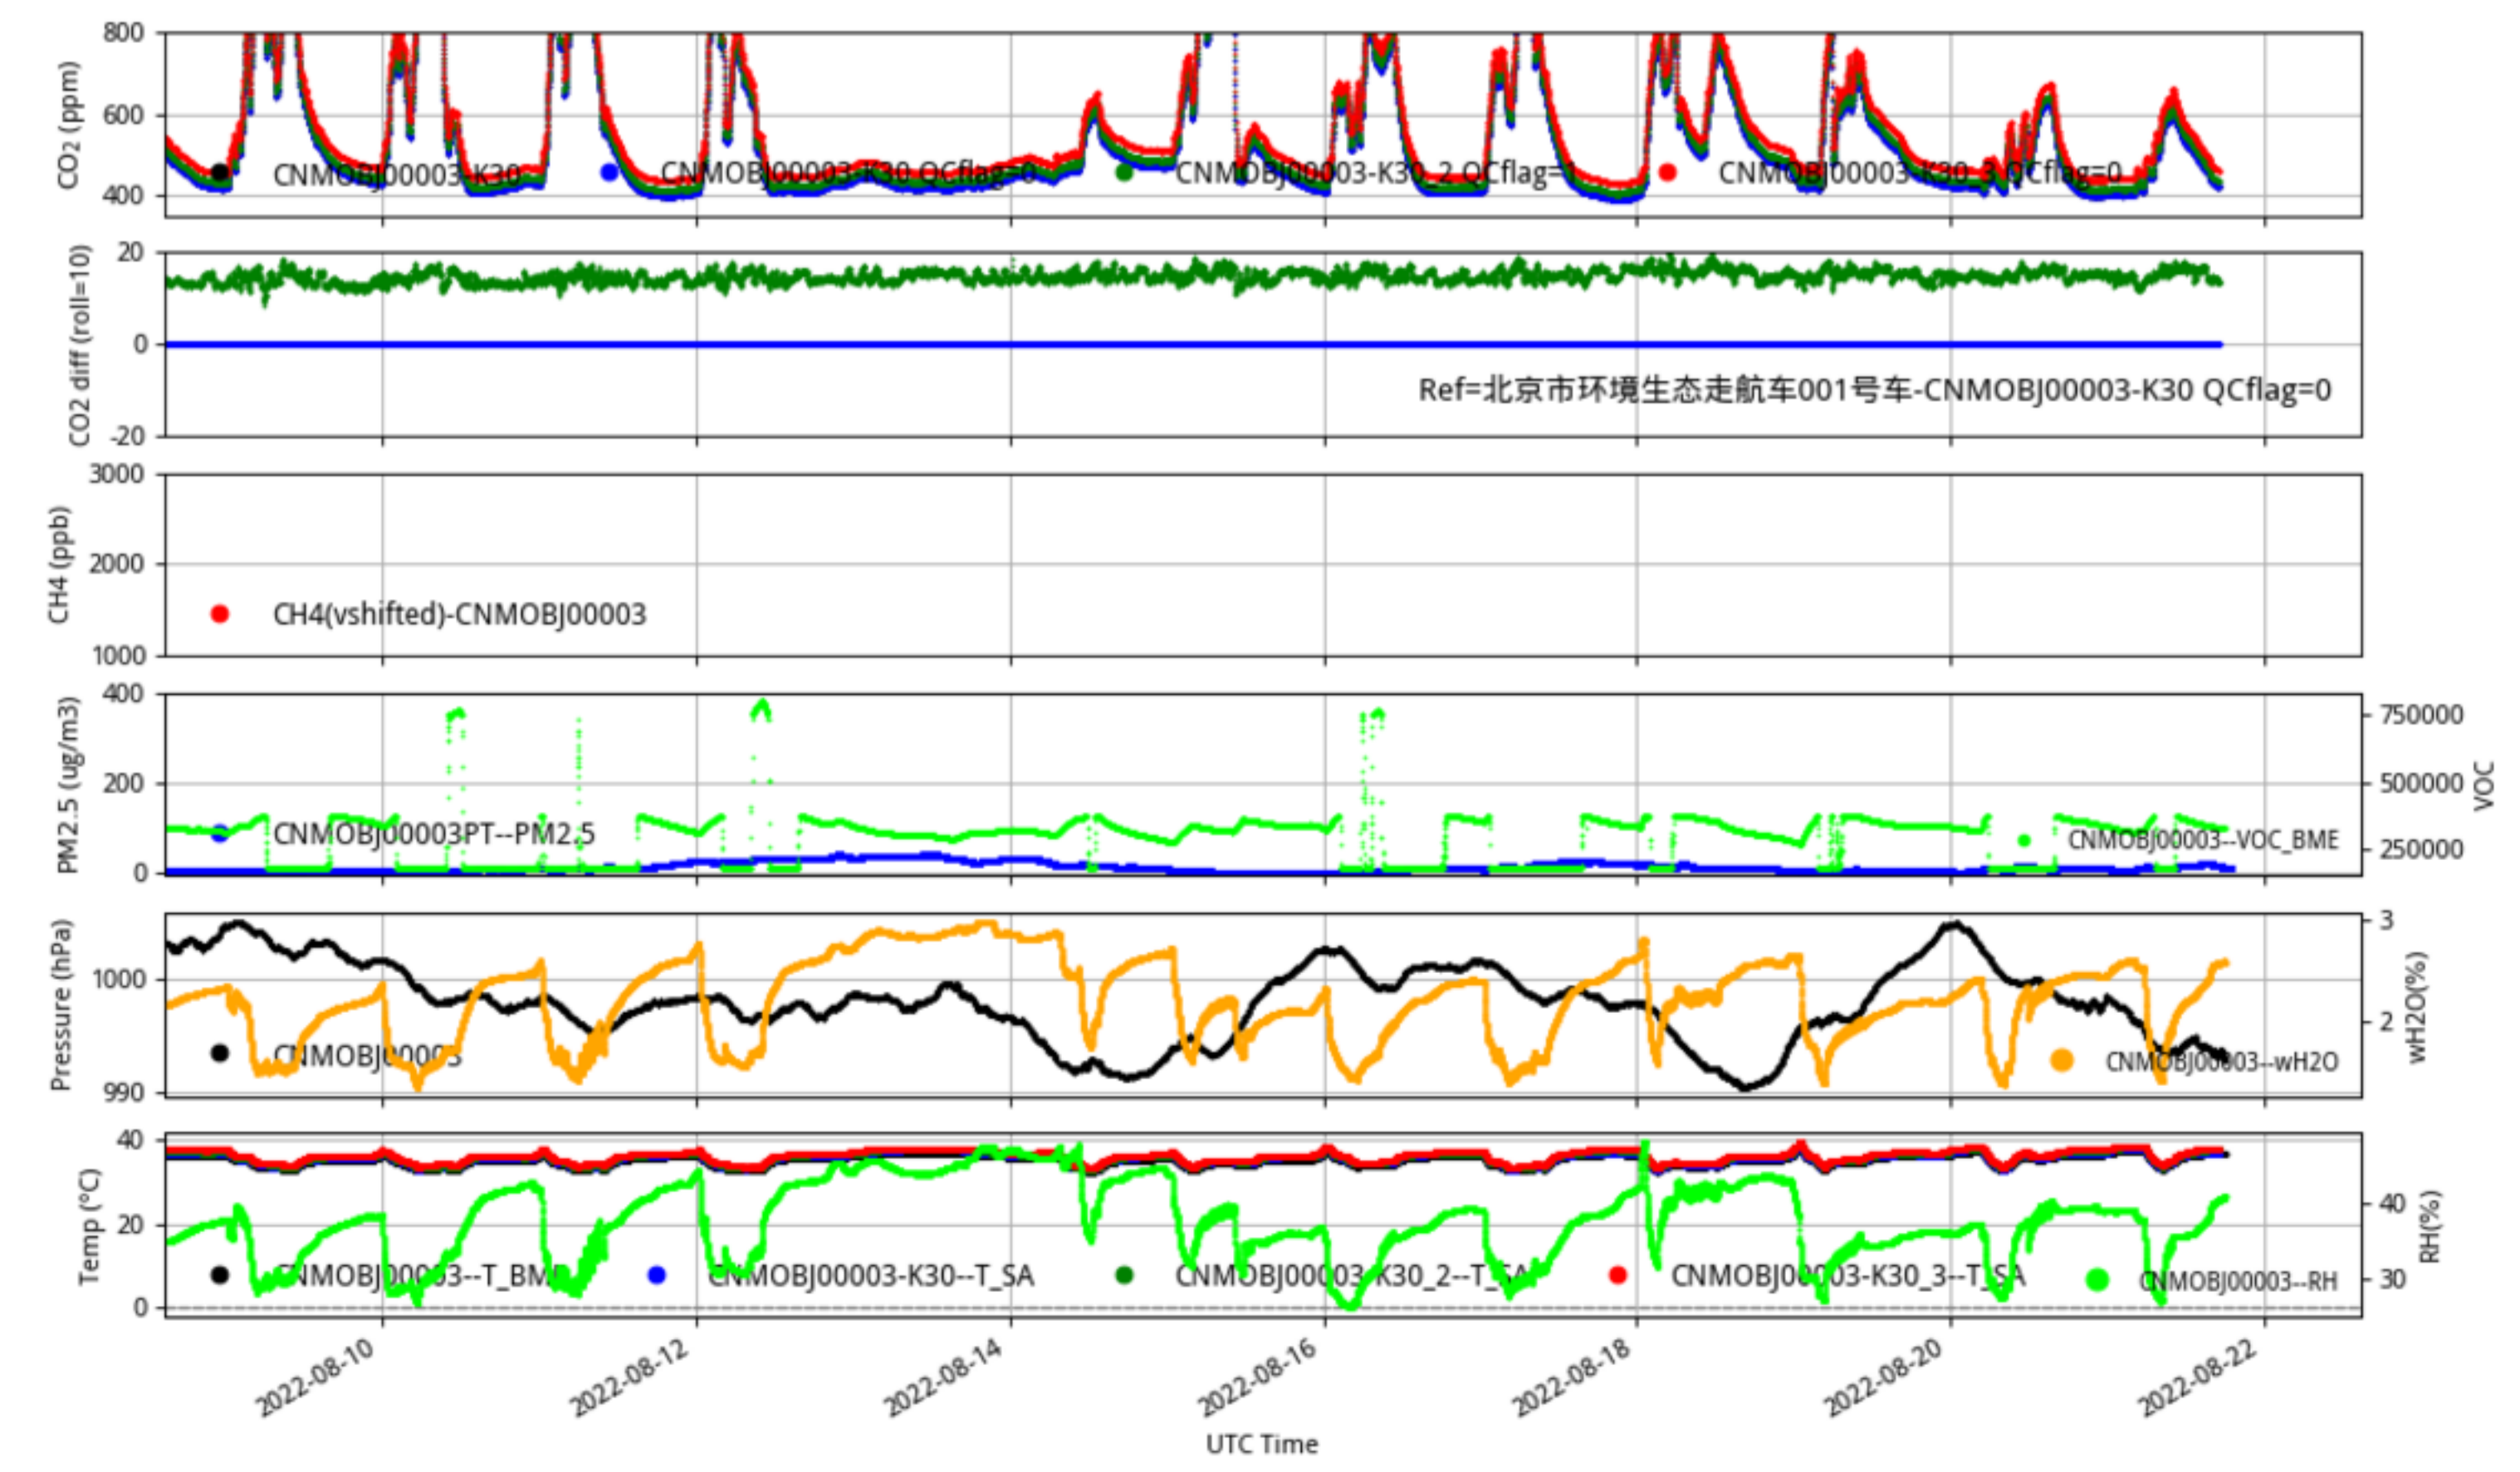

CNMOBJ00001 JJJ_station min/L2.1 CNMOBJ00001--14-days

Plot created: 2022-08-22 15:00 UTC

CNMOBJ00002 JJJ_station min/L2.1 CNMOBJ00002--14-days

Plot created: 2022-08-22 15:01 UTC

CNMOBJ00003 JJJ_station min/L2.1 CNMOBJ00003--14-days

Plot created: 2022-08-22 15:01 UTC

CNMOBJ00004 JJJ_station min/L2.1 CNMOBJ00004--14-days

Plot created: 2022-08-22 15:01 UTC

CNSC00001 JJJ_station min/L2.1 CNSC00001--14-days

Plot created: 2022-08-22 15:01 UTC