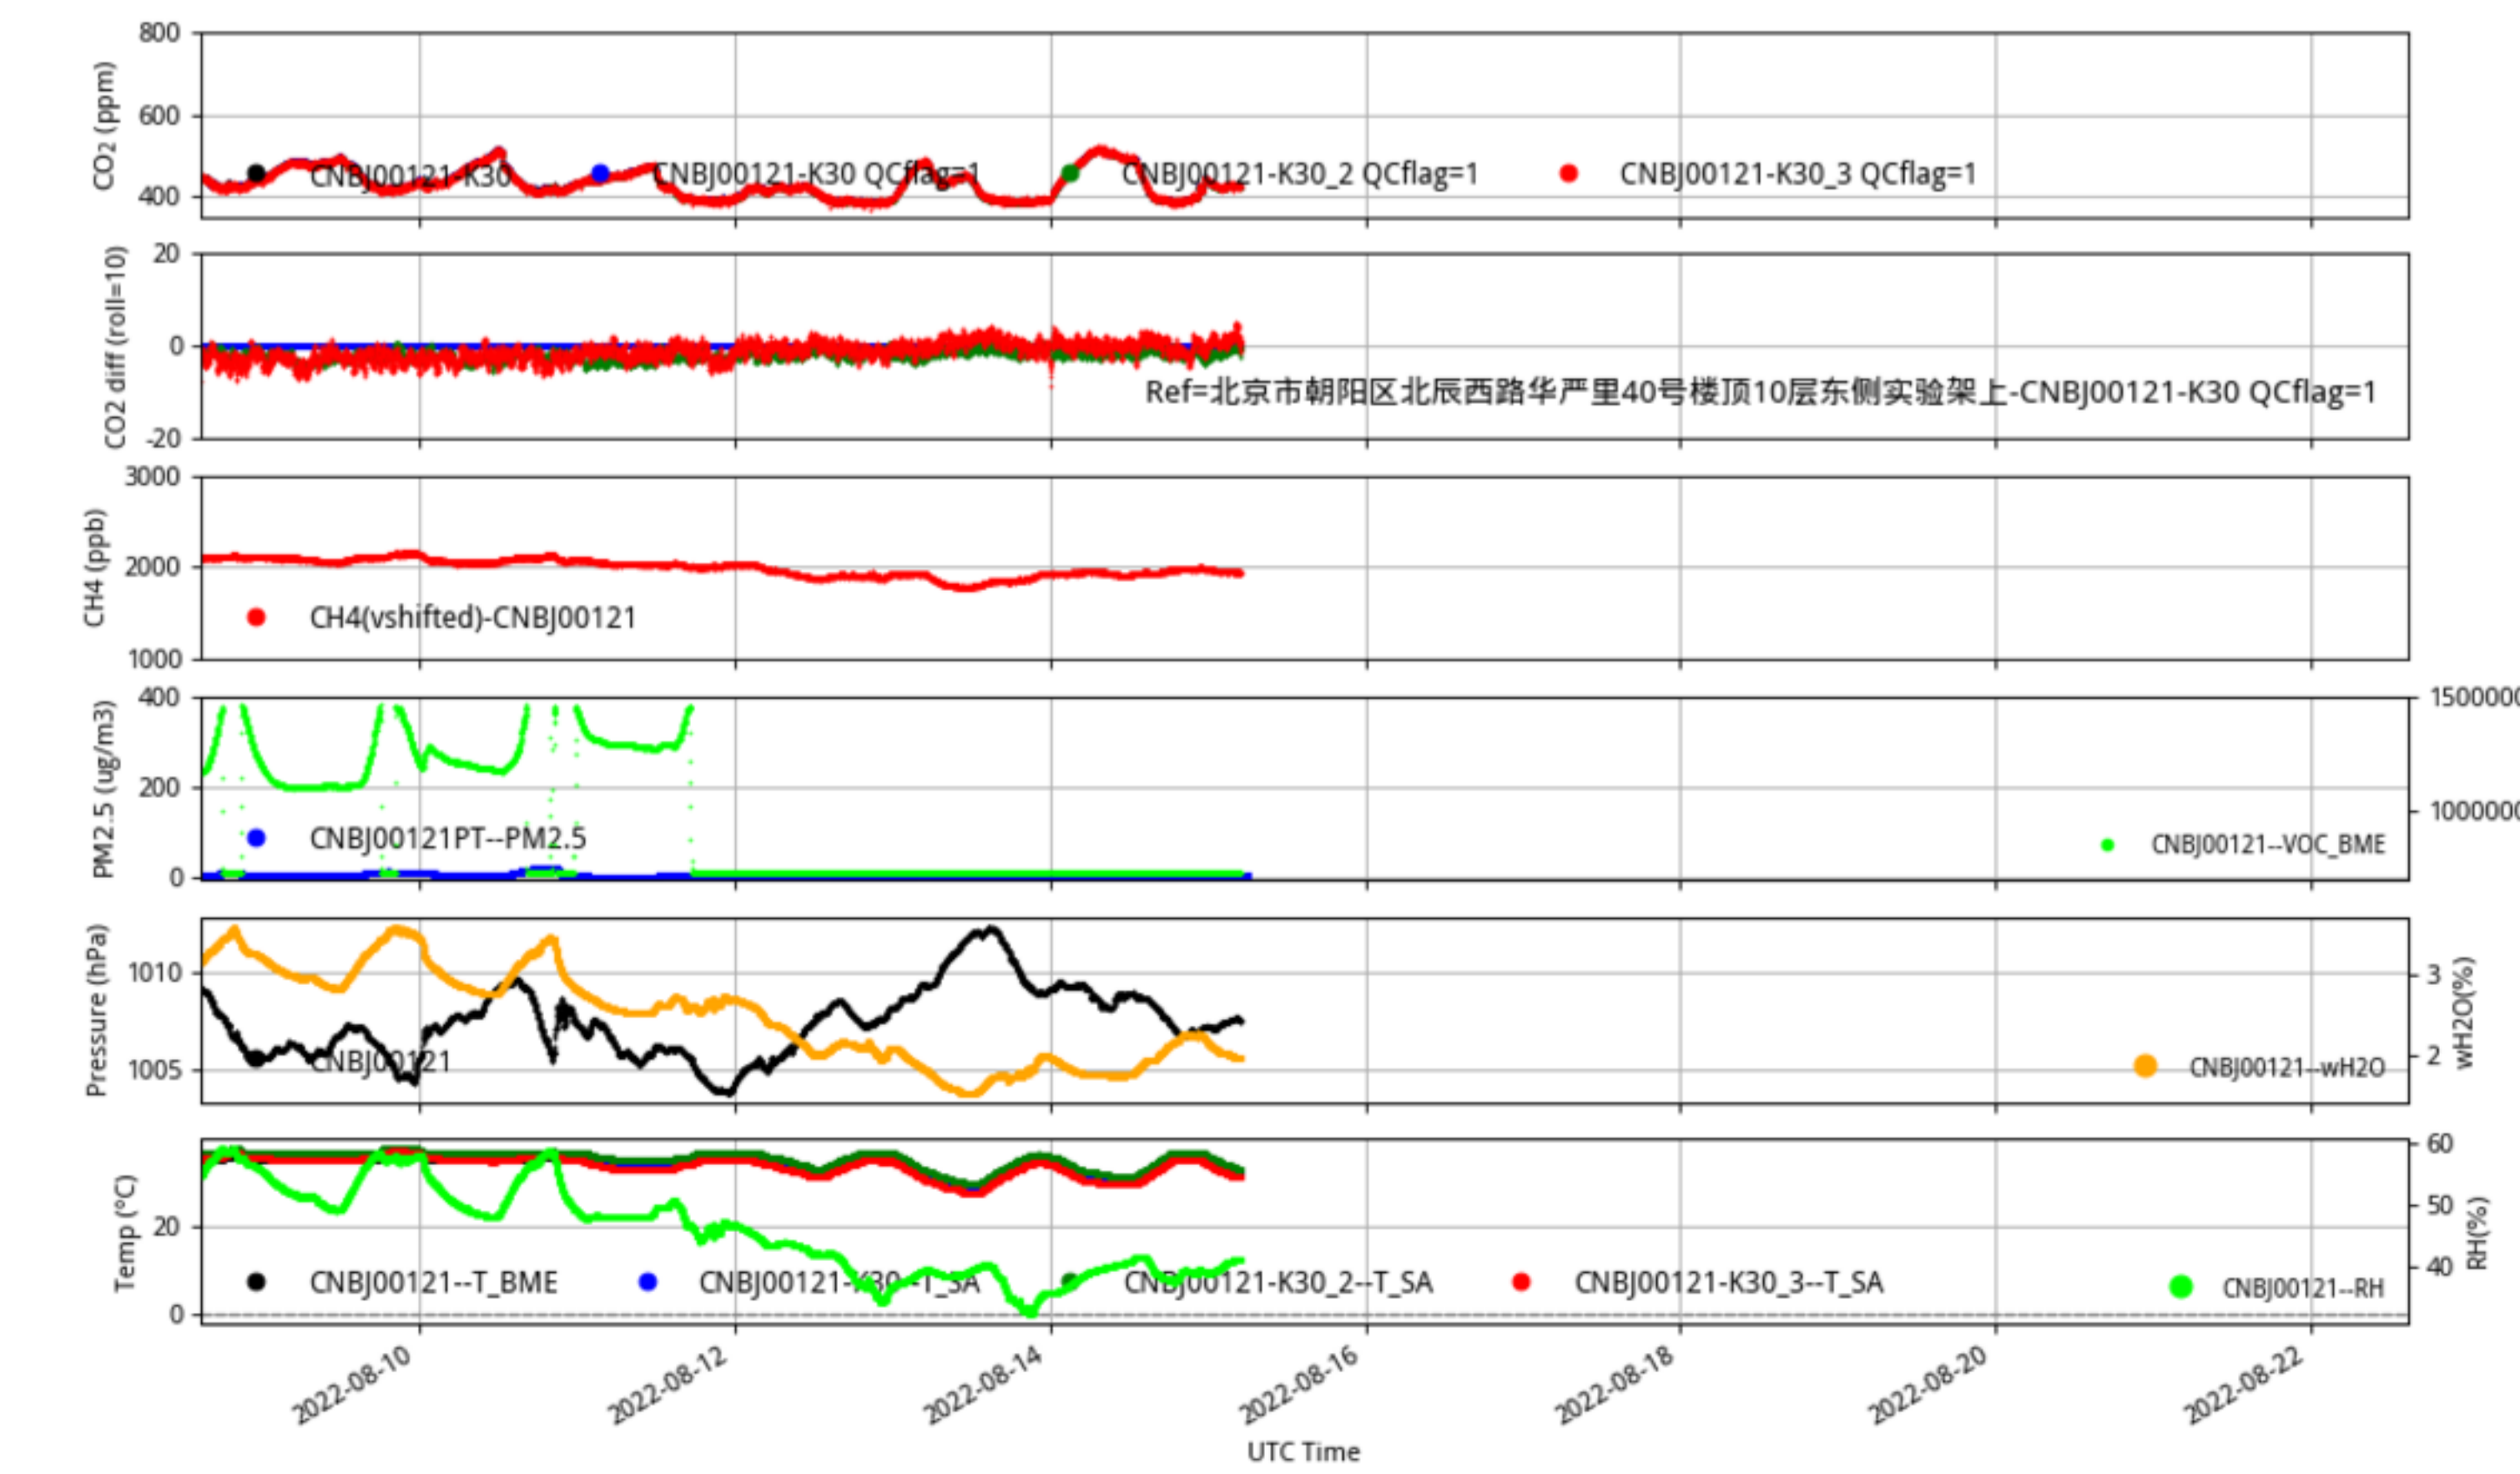

CNBJ00117 JJJ_station min/L2.1 CNBJ00117--14-days

Plot created: 2022-08-22 14:57 UTC

CNBJ00118 JJJ_station min/L2.1 CNBJ00118--14-days

Plot created: 2022-08-22 14:57 UTC

CNBJ00119 JJJ_station min/L2.1 CNBJ00119--14-days

Plot created: 2022-08-22 14:58 UTC

CNBJ00120 JJJ_station min/L2.1 CNBJ00120--14-days

Plot created: 2022-08-22 14:58 UTC

CNBJ00121 JJJ_station min/L2.1 CNBJ00121--14-days

Plot created: 2022-08-22 14:58 UTC