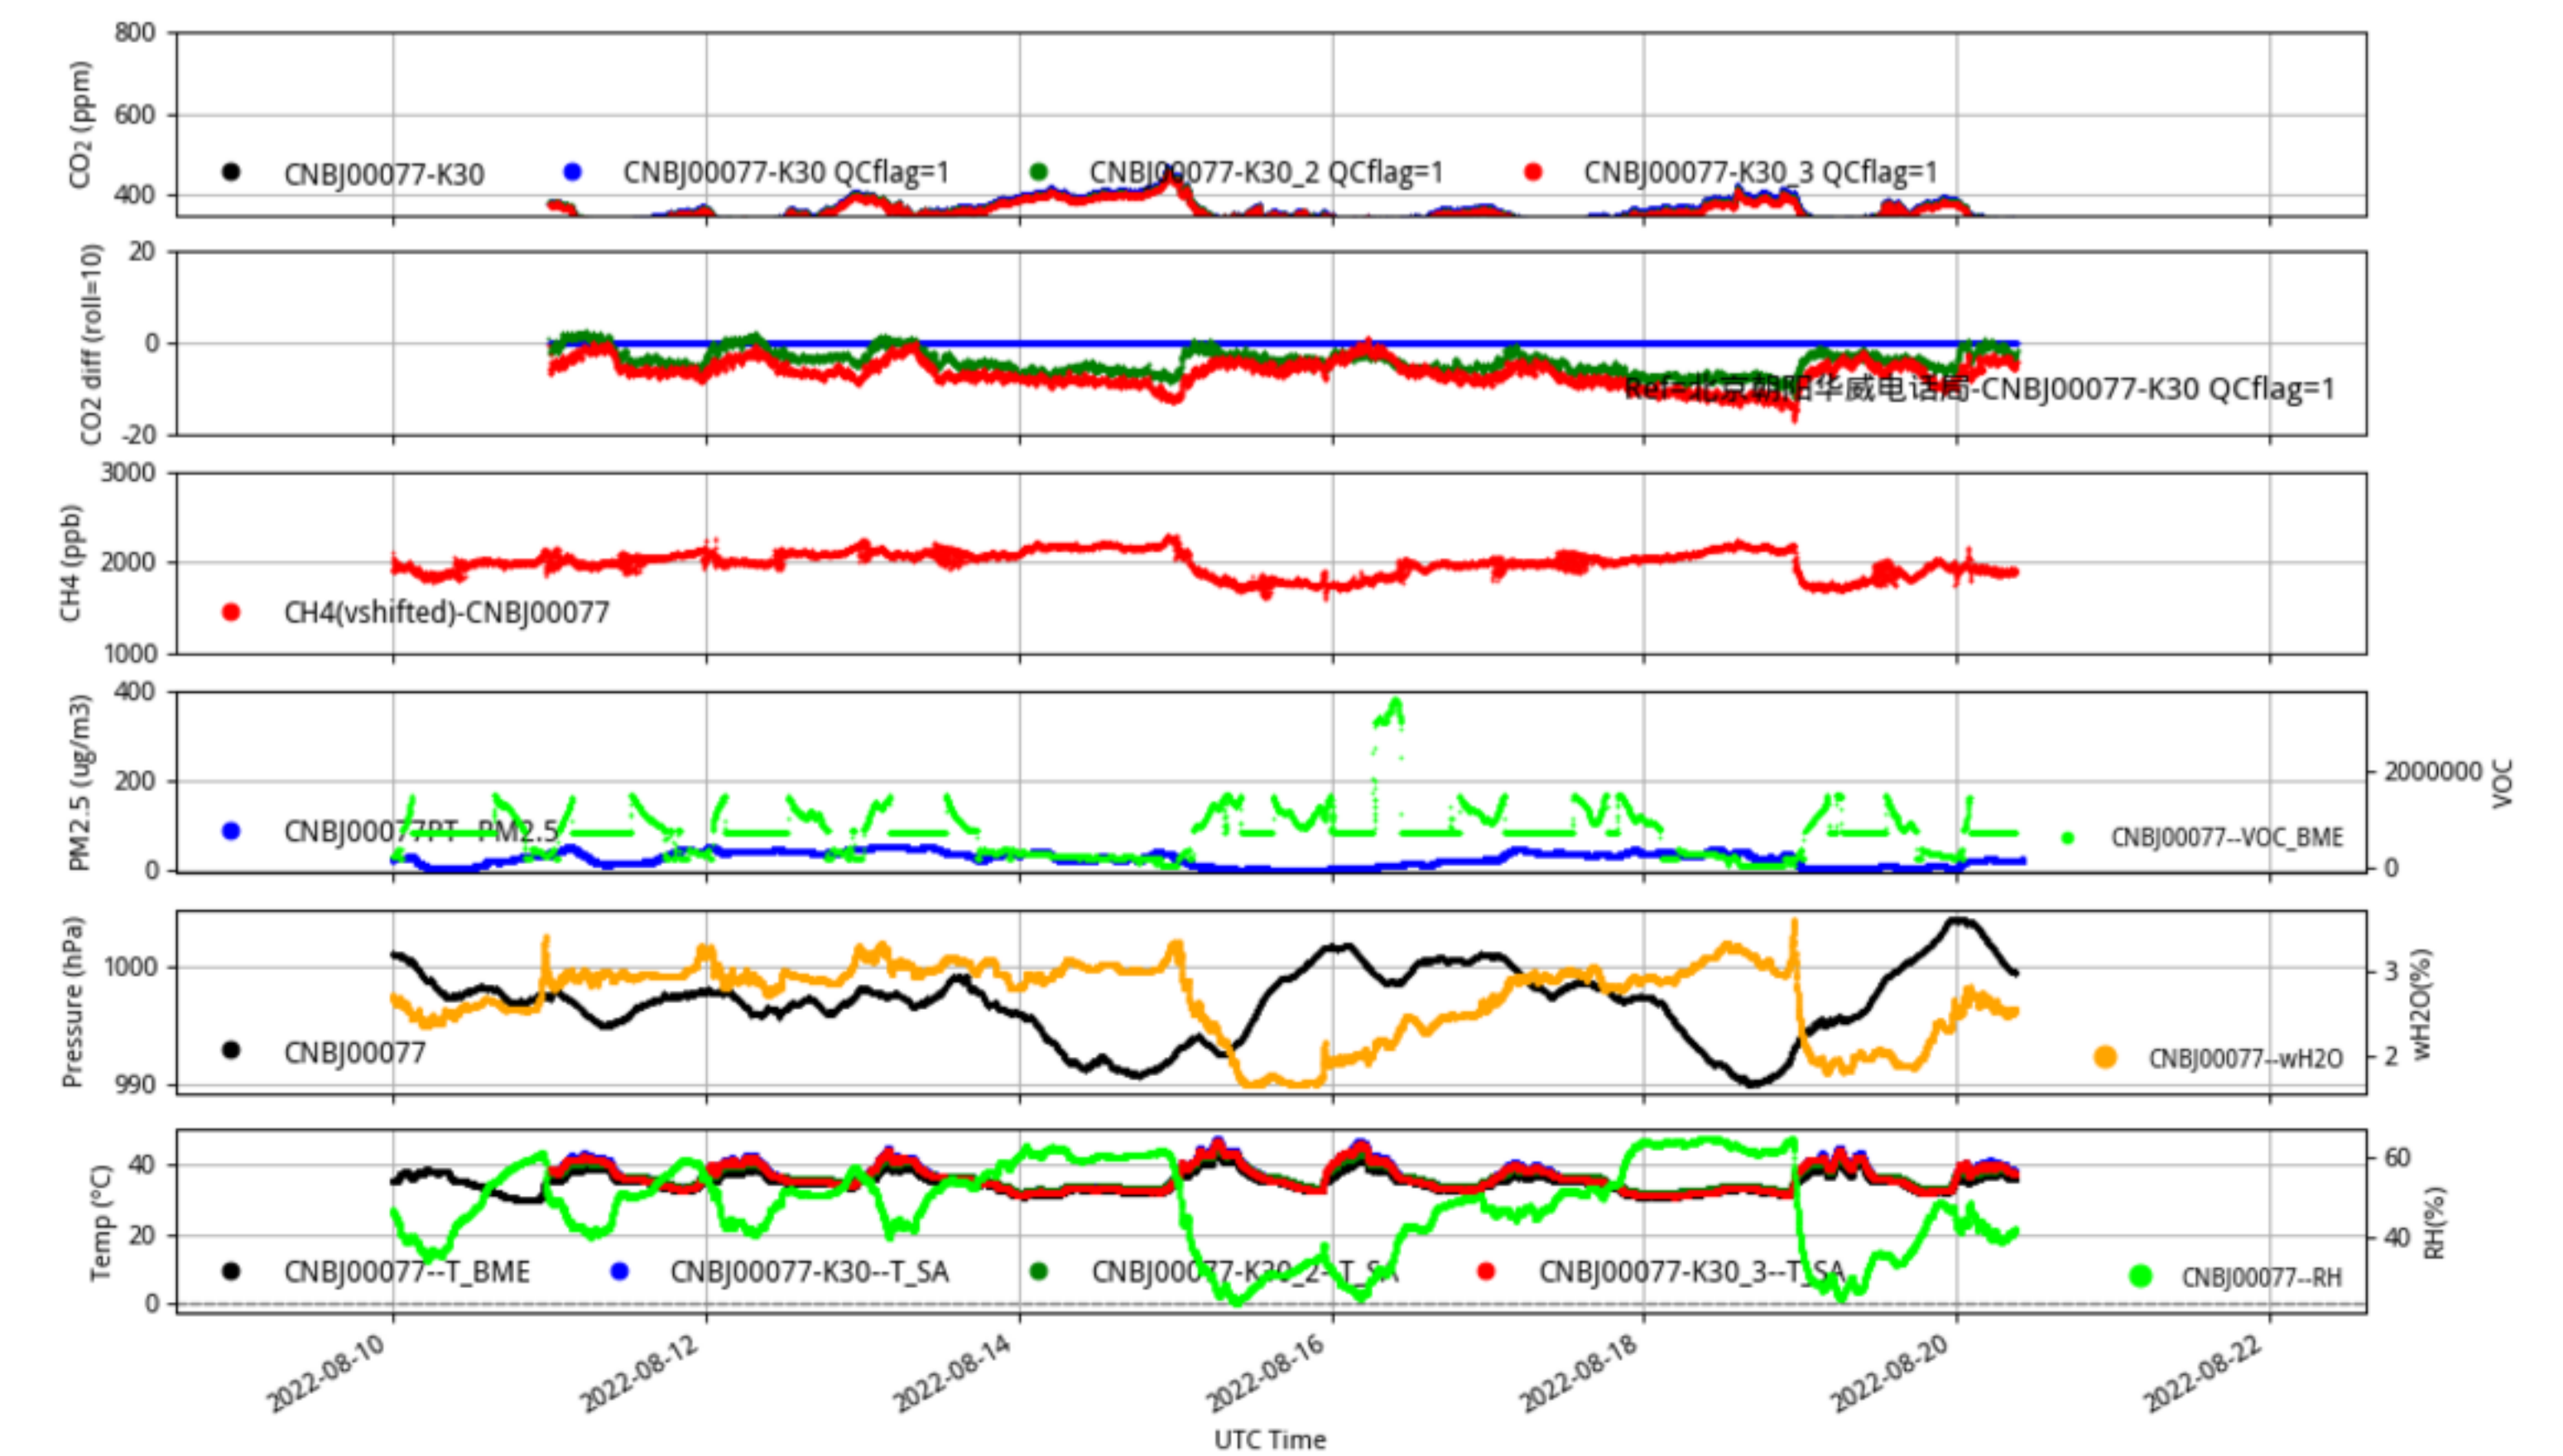

CNBj00077 JJJ_station min/L2.1 CNBJ00077--14-days

Plot created: 2022-08-22 14:54 UTC