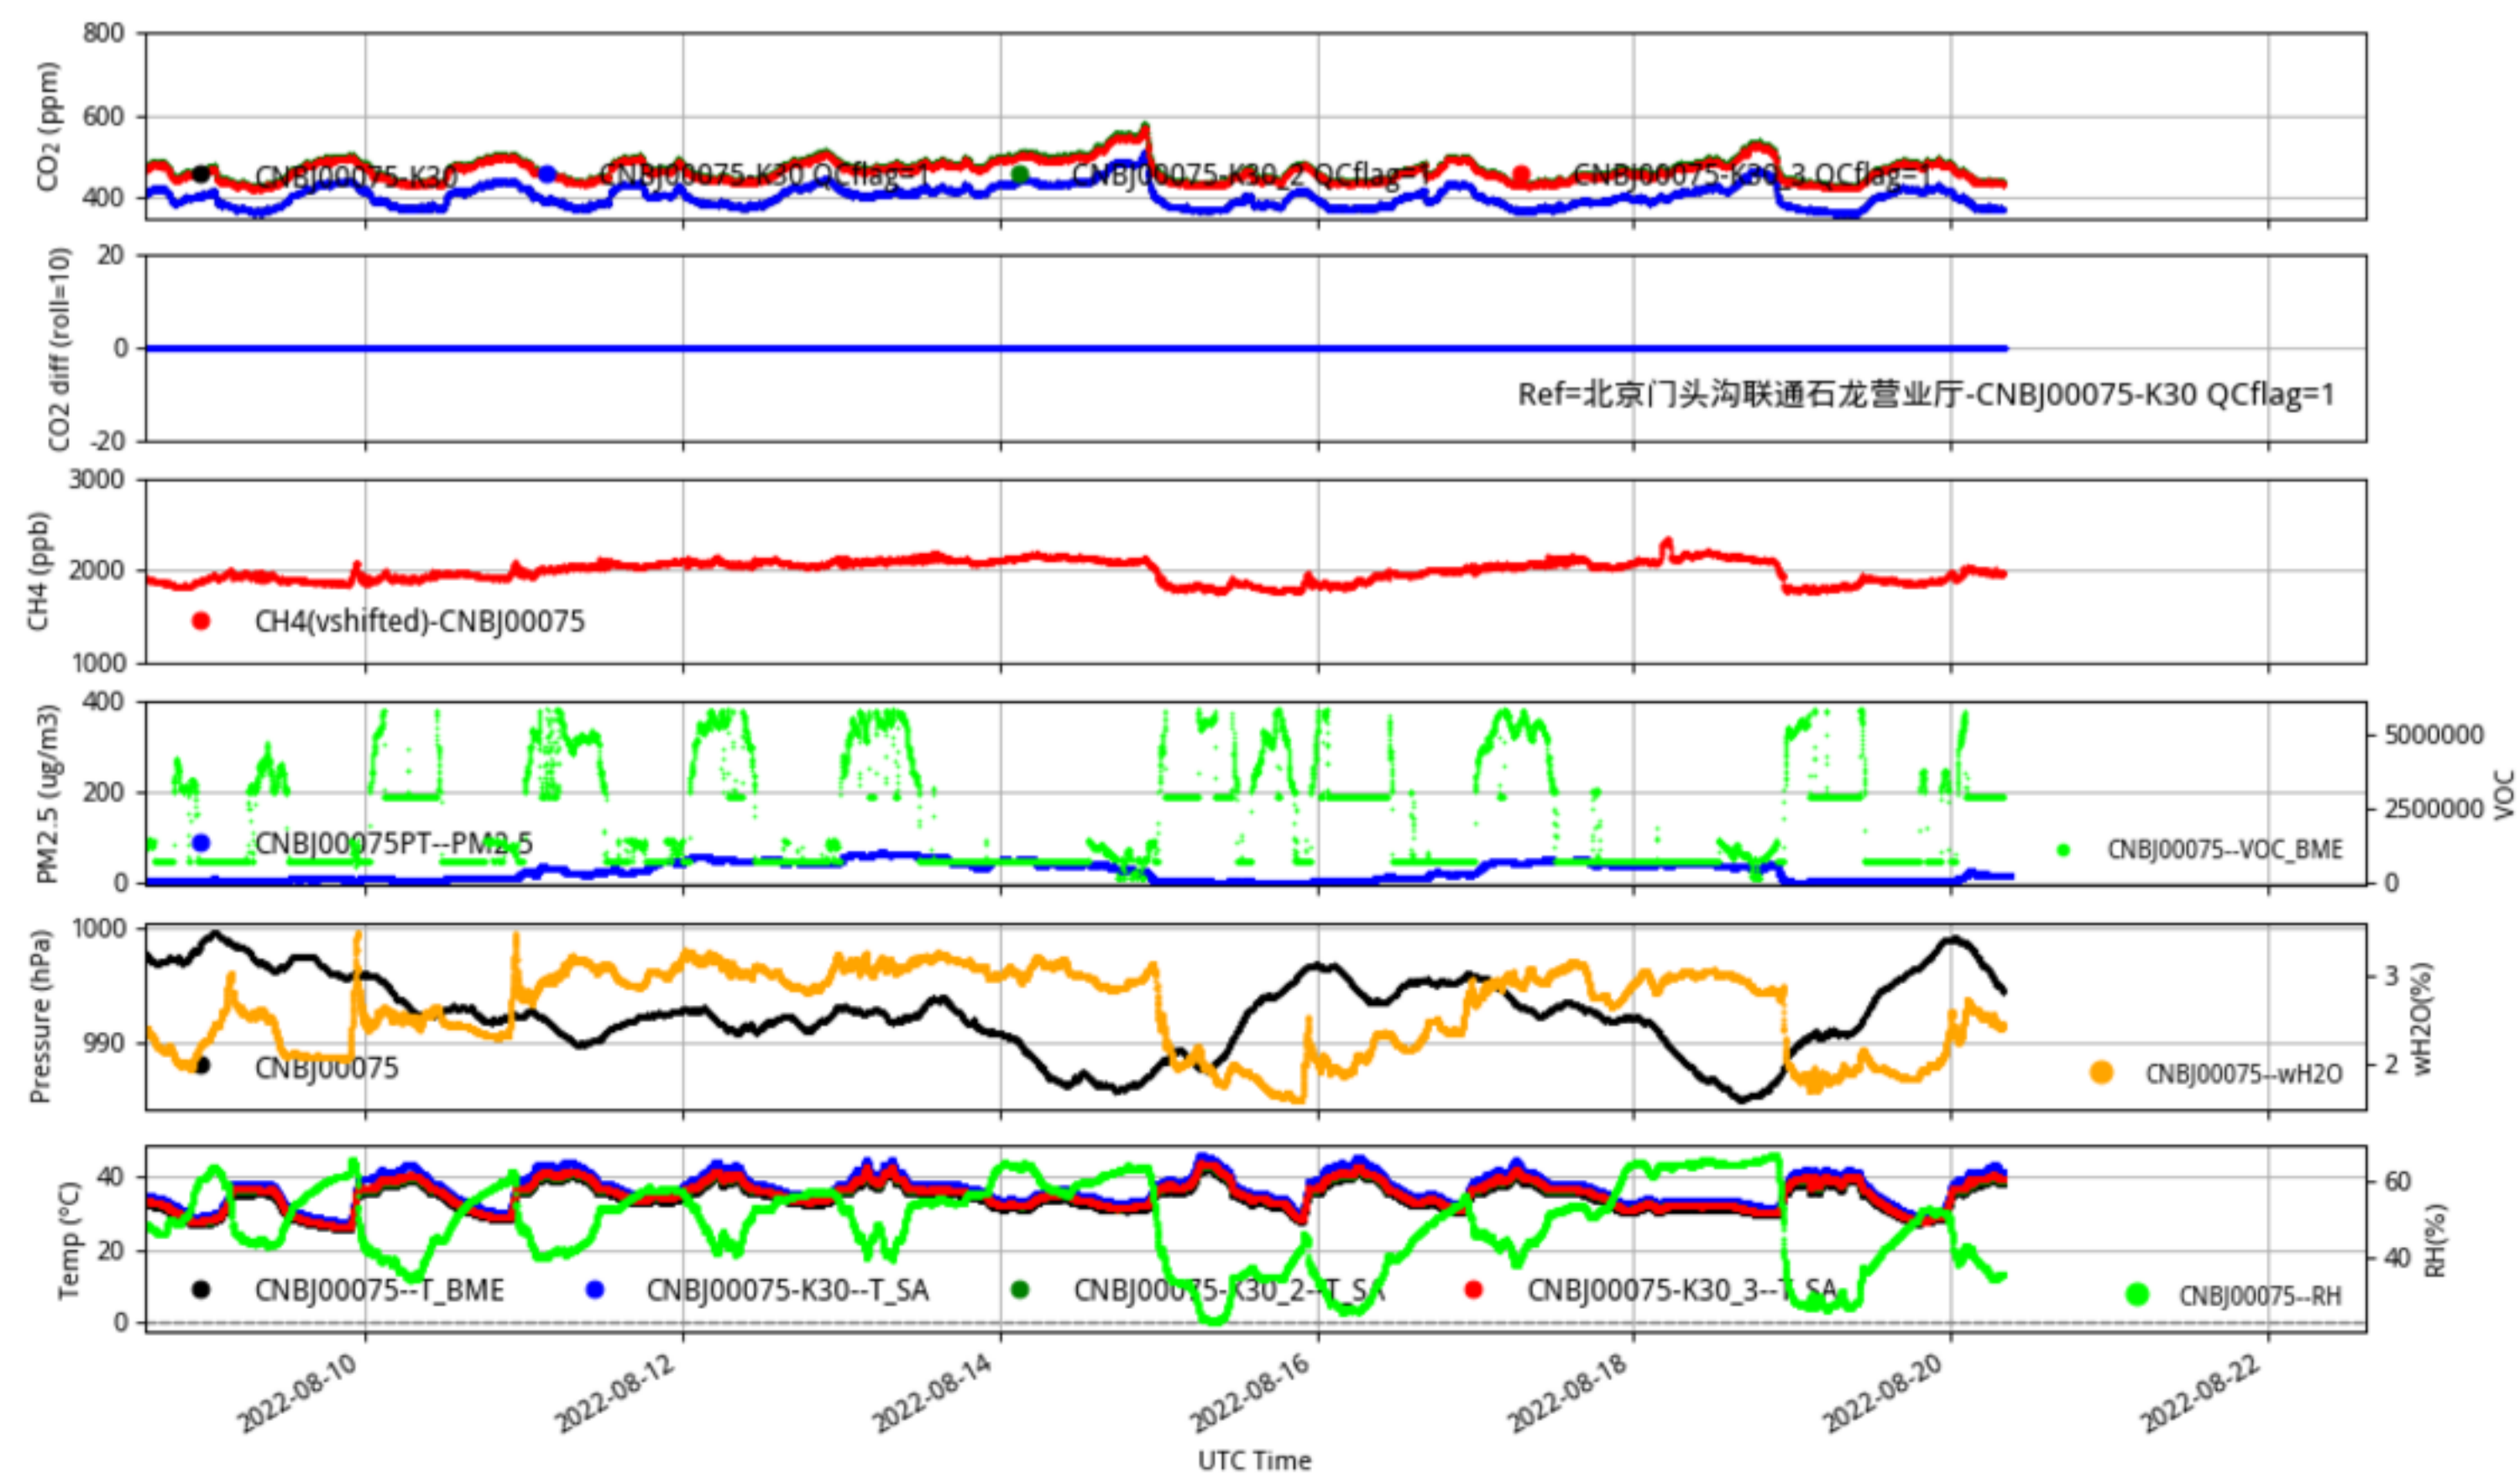

CNBj00068 JJJ_station min/L2.1 CNBJ00068--14-days

Plot created: 2022-08-22 14:53 UTC

CNBj00069 JJJ_station min/L2.1 CNBJ00069--14-days

Plot created: 2022-08-22 14:53 UTC

CNBj00072 JJJ_station min/L2.1 CNBJ00072--14-days

Plot created: 2022-08-22 14:53 UTC

CNBj00074 JJJ_station min/L2.1 CNBJ00074--14-days

Plot created: 2022-08-22 14:54 UTC

CNBj00075 JJJ_station min/L2.1 CNBJ00075--14-days

Plot created: 2022-08-22 14:54 UTC