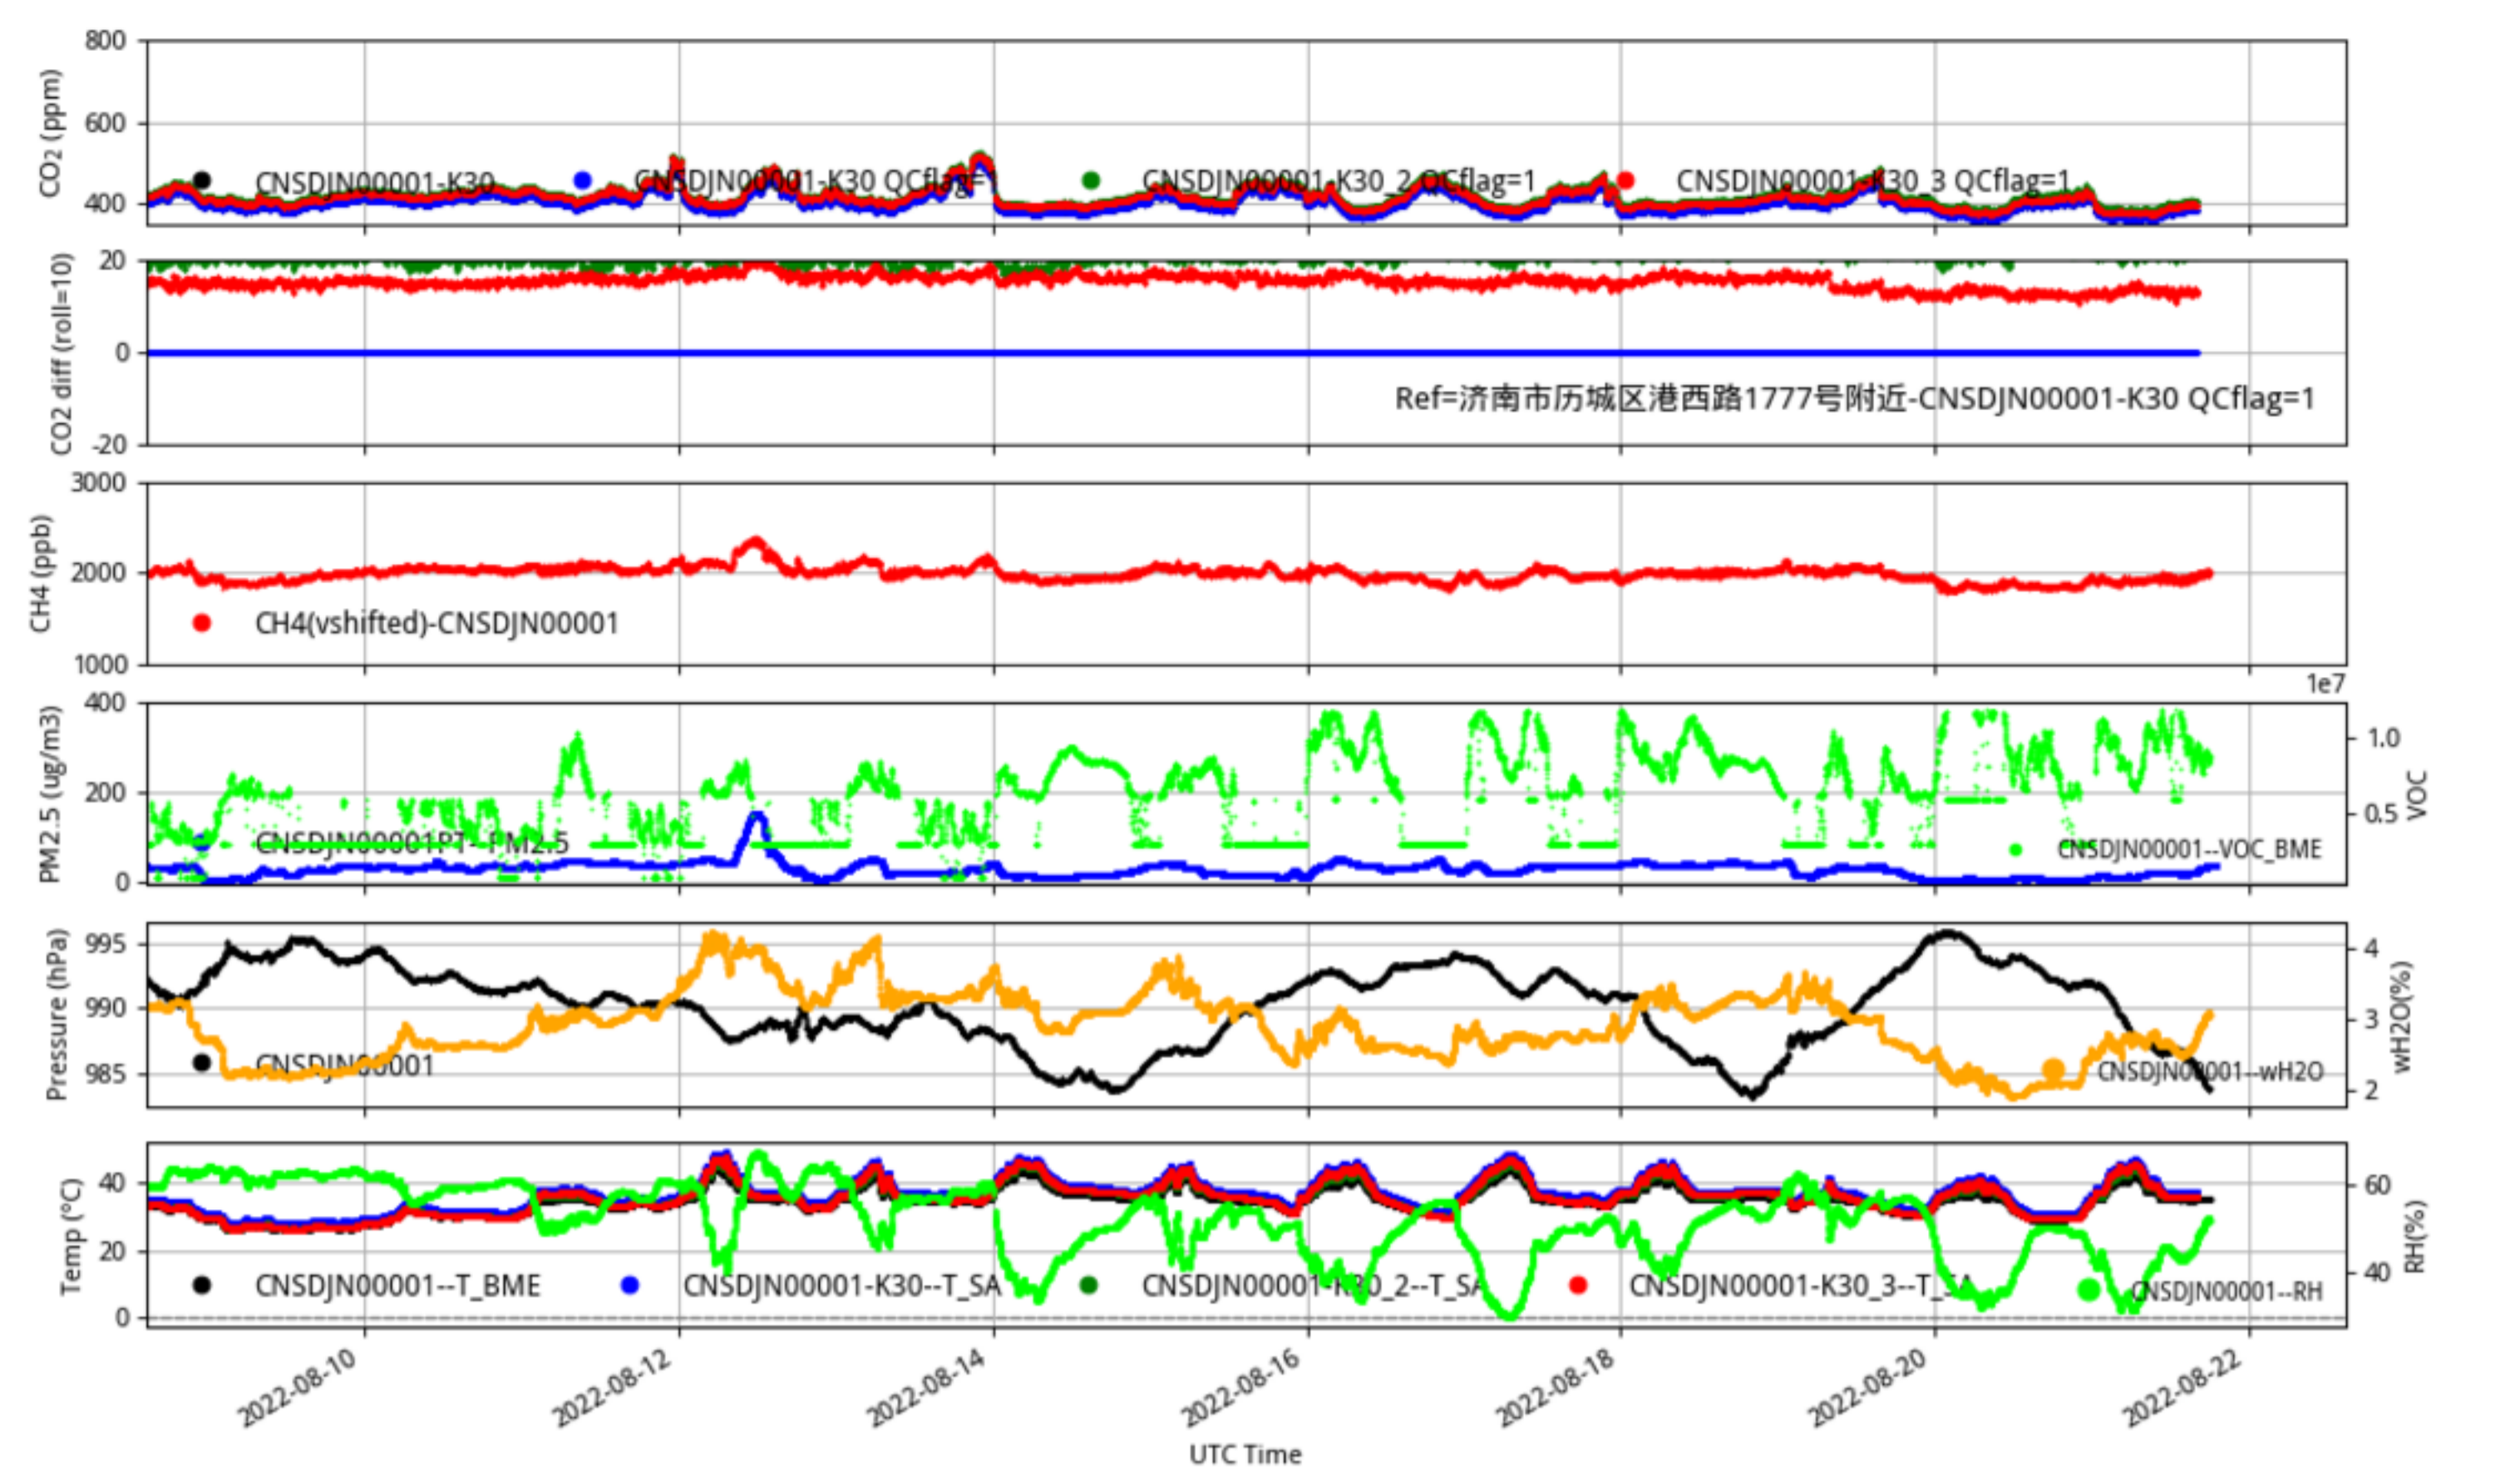

CNSDJN00001 JJJ_station min/L2.1 CNSDJN00001--14-days

Plot created: 2022-08-22 15:01 UTC