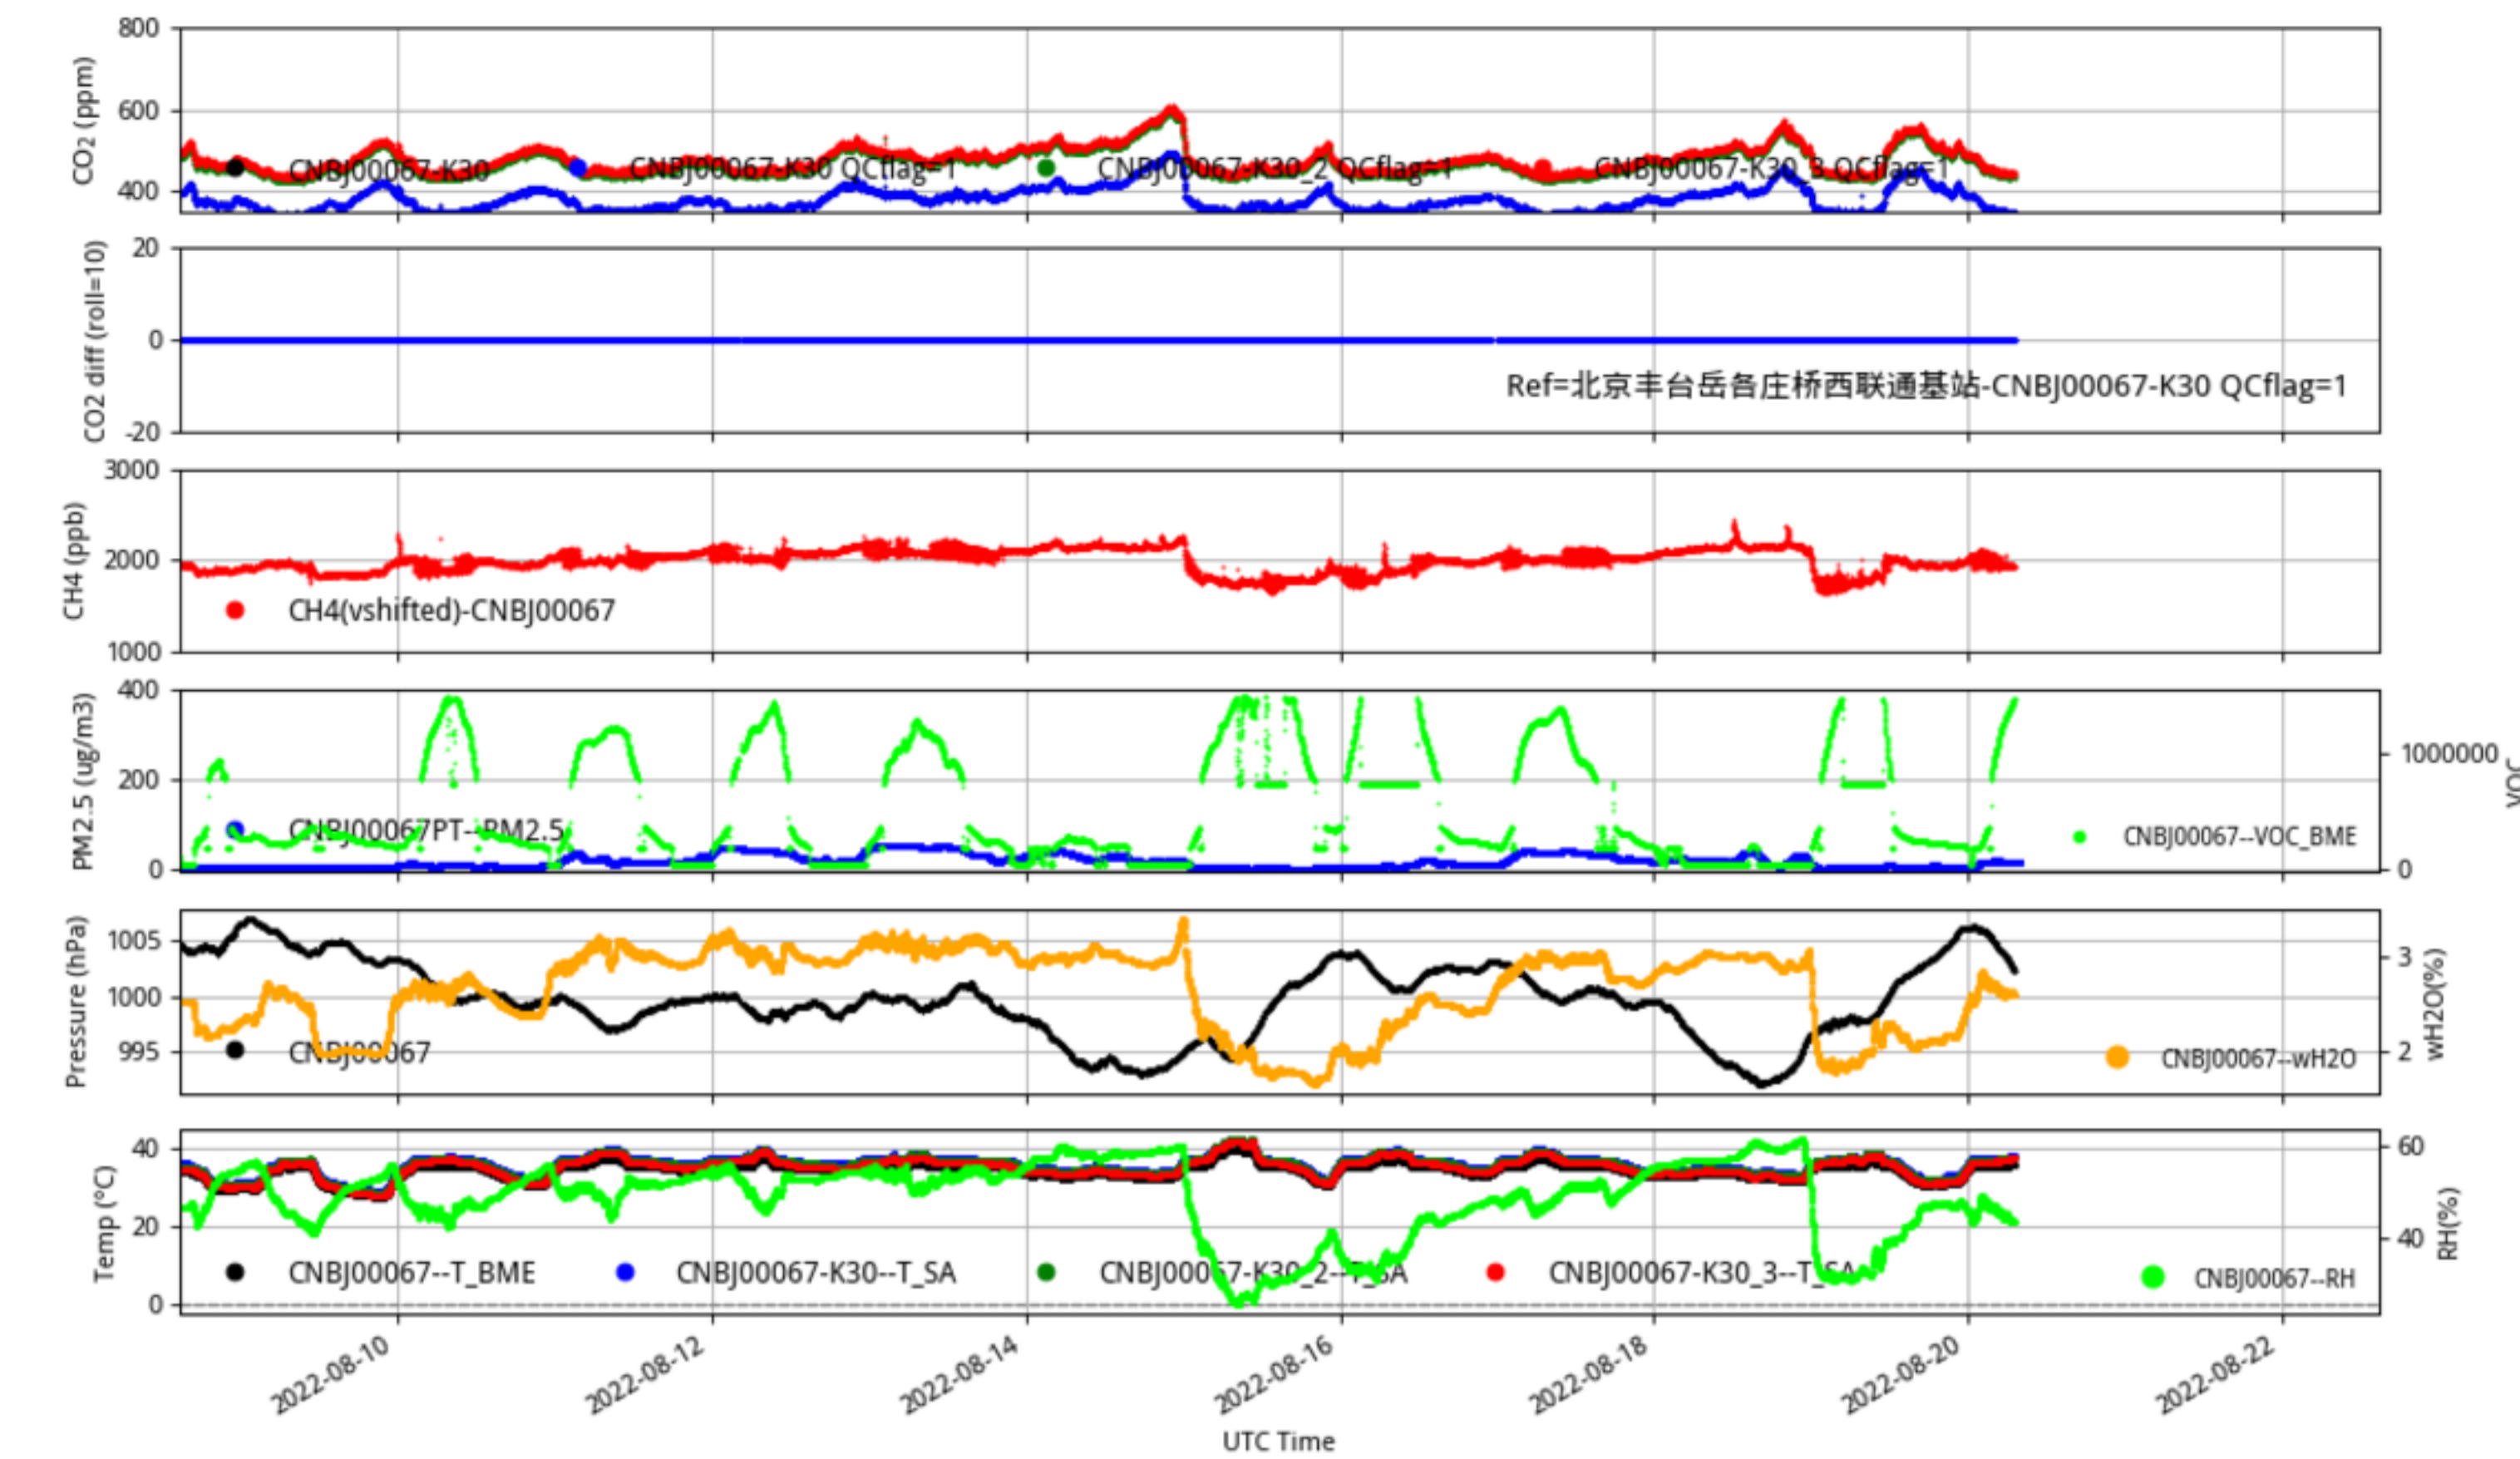

Plot created: 2022-08-22 14:51 UTC

CNBj00060 JJJ_station min/L2.1 CNBJ00060--14-days

Plot created: 2022-08-22 14:52 UTC

CNBj00062 JJJ_station min/L2.1 CNBJ00062--14-days

Plot created: 2022-08-22 14:52 UTC

CNBj00063 JJJ_station min/L2.1 CNBJ00063--14-days

Plot created: 2022-08-22 14:52 UTC

CNBj00064 JJJ_station min/L2.1 CNBJ00064--14-days

Plot created: 2022-08-22 14:52 UTC

CNBj00065 JJJ_station min/L2.1 CNBJ00065--14-days

Plot created: 2022-08-22 14:52 UTC

CNBj00066 JJJ_station min/L2.1 CNBJ00066--14-days

Plot created: 2022-08-22 14:53 UTC

CNBj00067 JJJ_station min/L2.1 CNBJ00067--14-days

Plot created: 2022-08-22 14:53 UTC