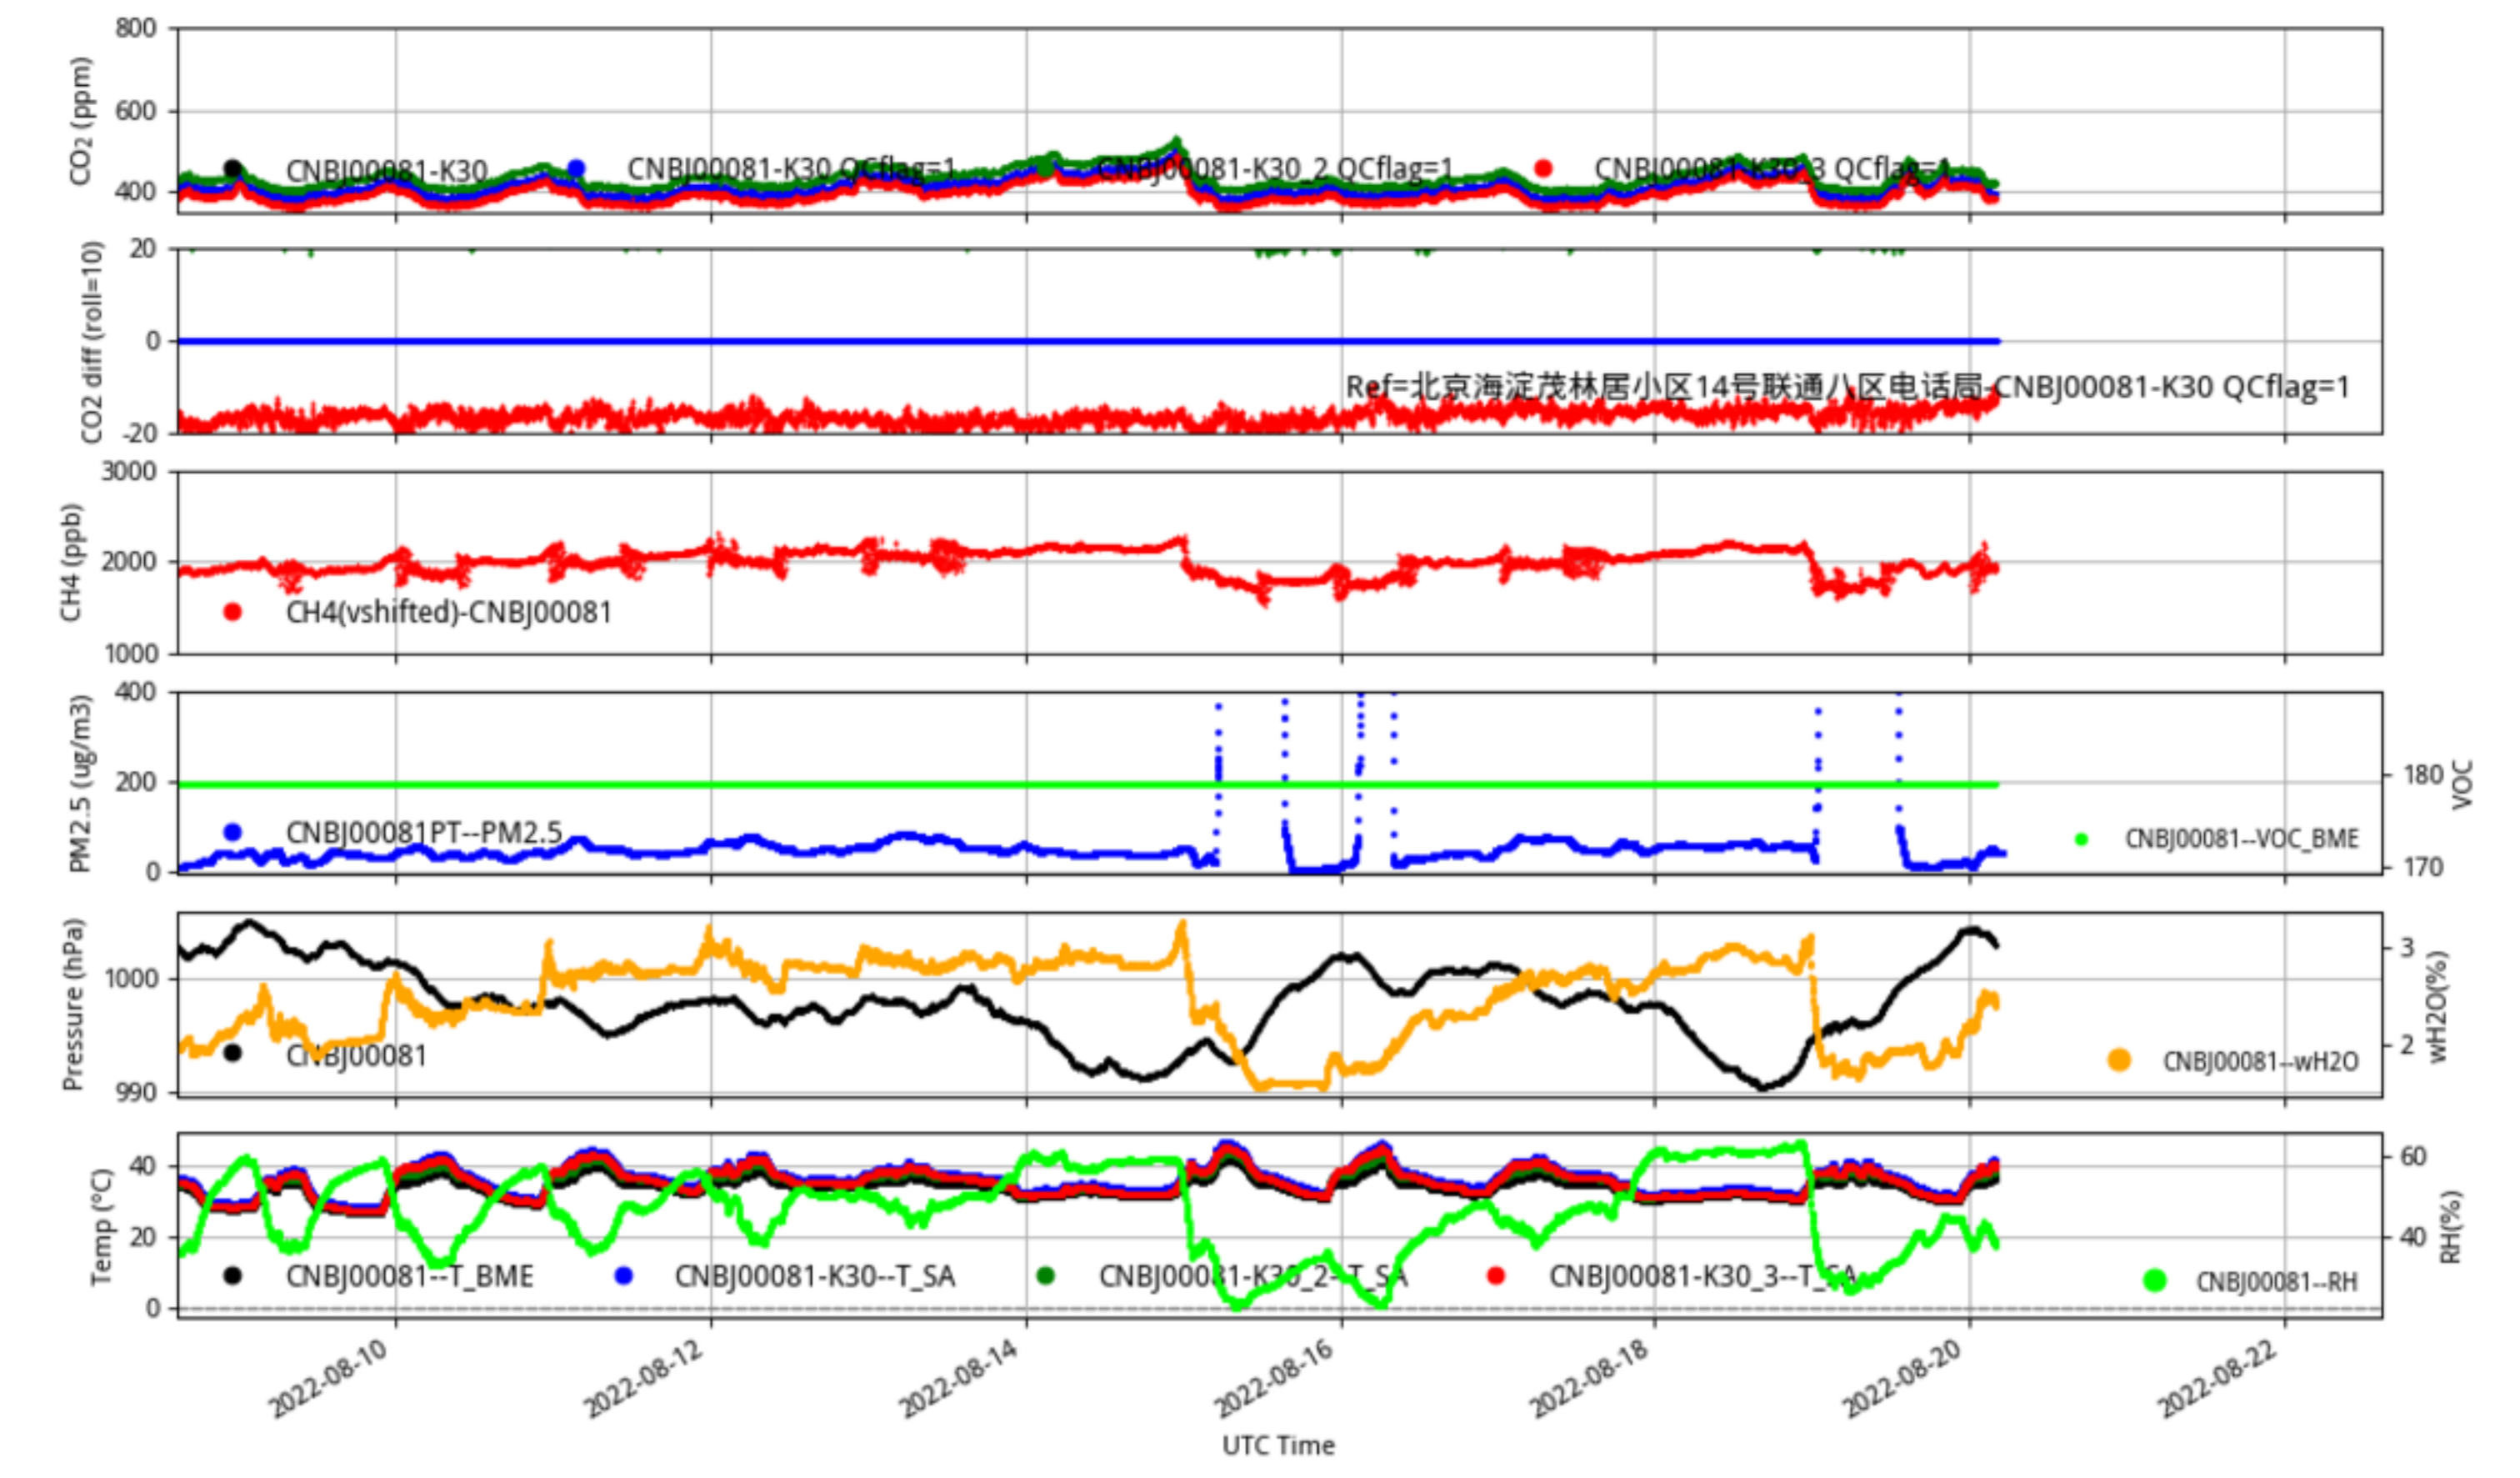

CNBj00076 JJJ_station min/L2.1 CNBJ00076--14-days

Plot created: 2022-08-22 14:54 UTC

CNBj00077 JJJ_station min/L2.1 CNBJ00077--14-days

Plot created: 2022-08-22 14:54 UTC

CNBj00079 JJJ_station min/L2.1 CNBj00079--14-days

Plot created: 2022-08-22 14:54 UTC

CNBj00080 JJJ_station min/L2.1 CNBj00080--14-days

Plot created: 2022-08-22 14:55 UTC

CNBj00081 JJJ_station min/L2.1 CNBj00081--14-days

Plot created: 2022-08-22 14:55 UTC