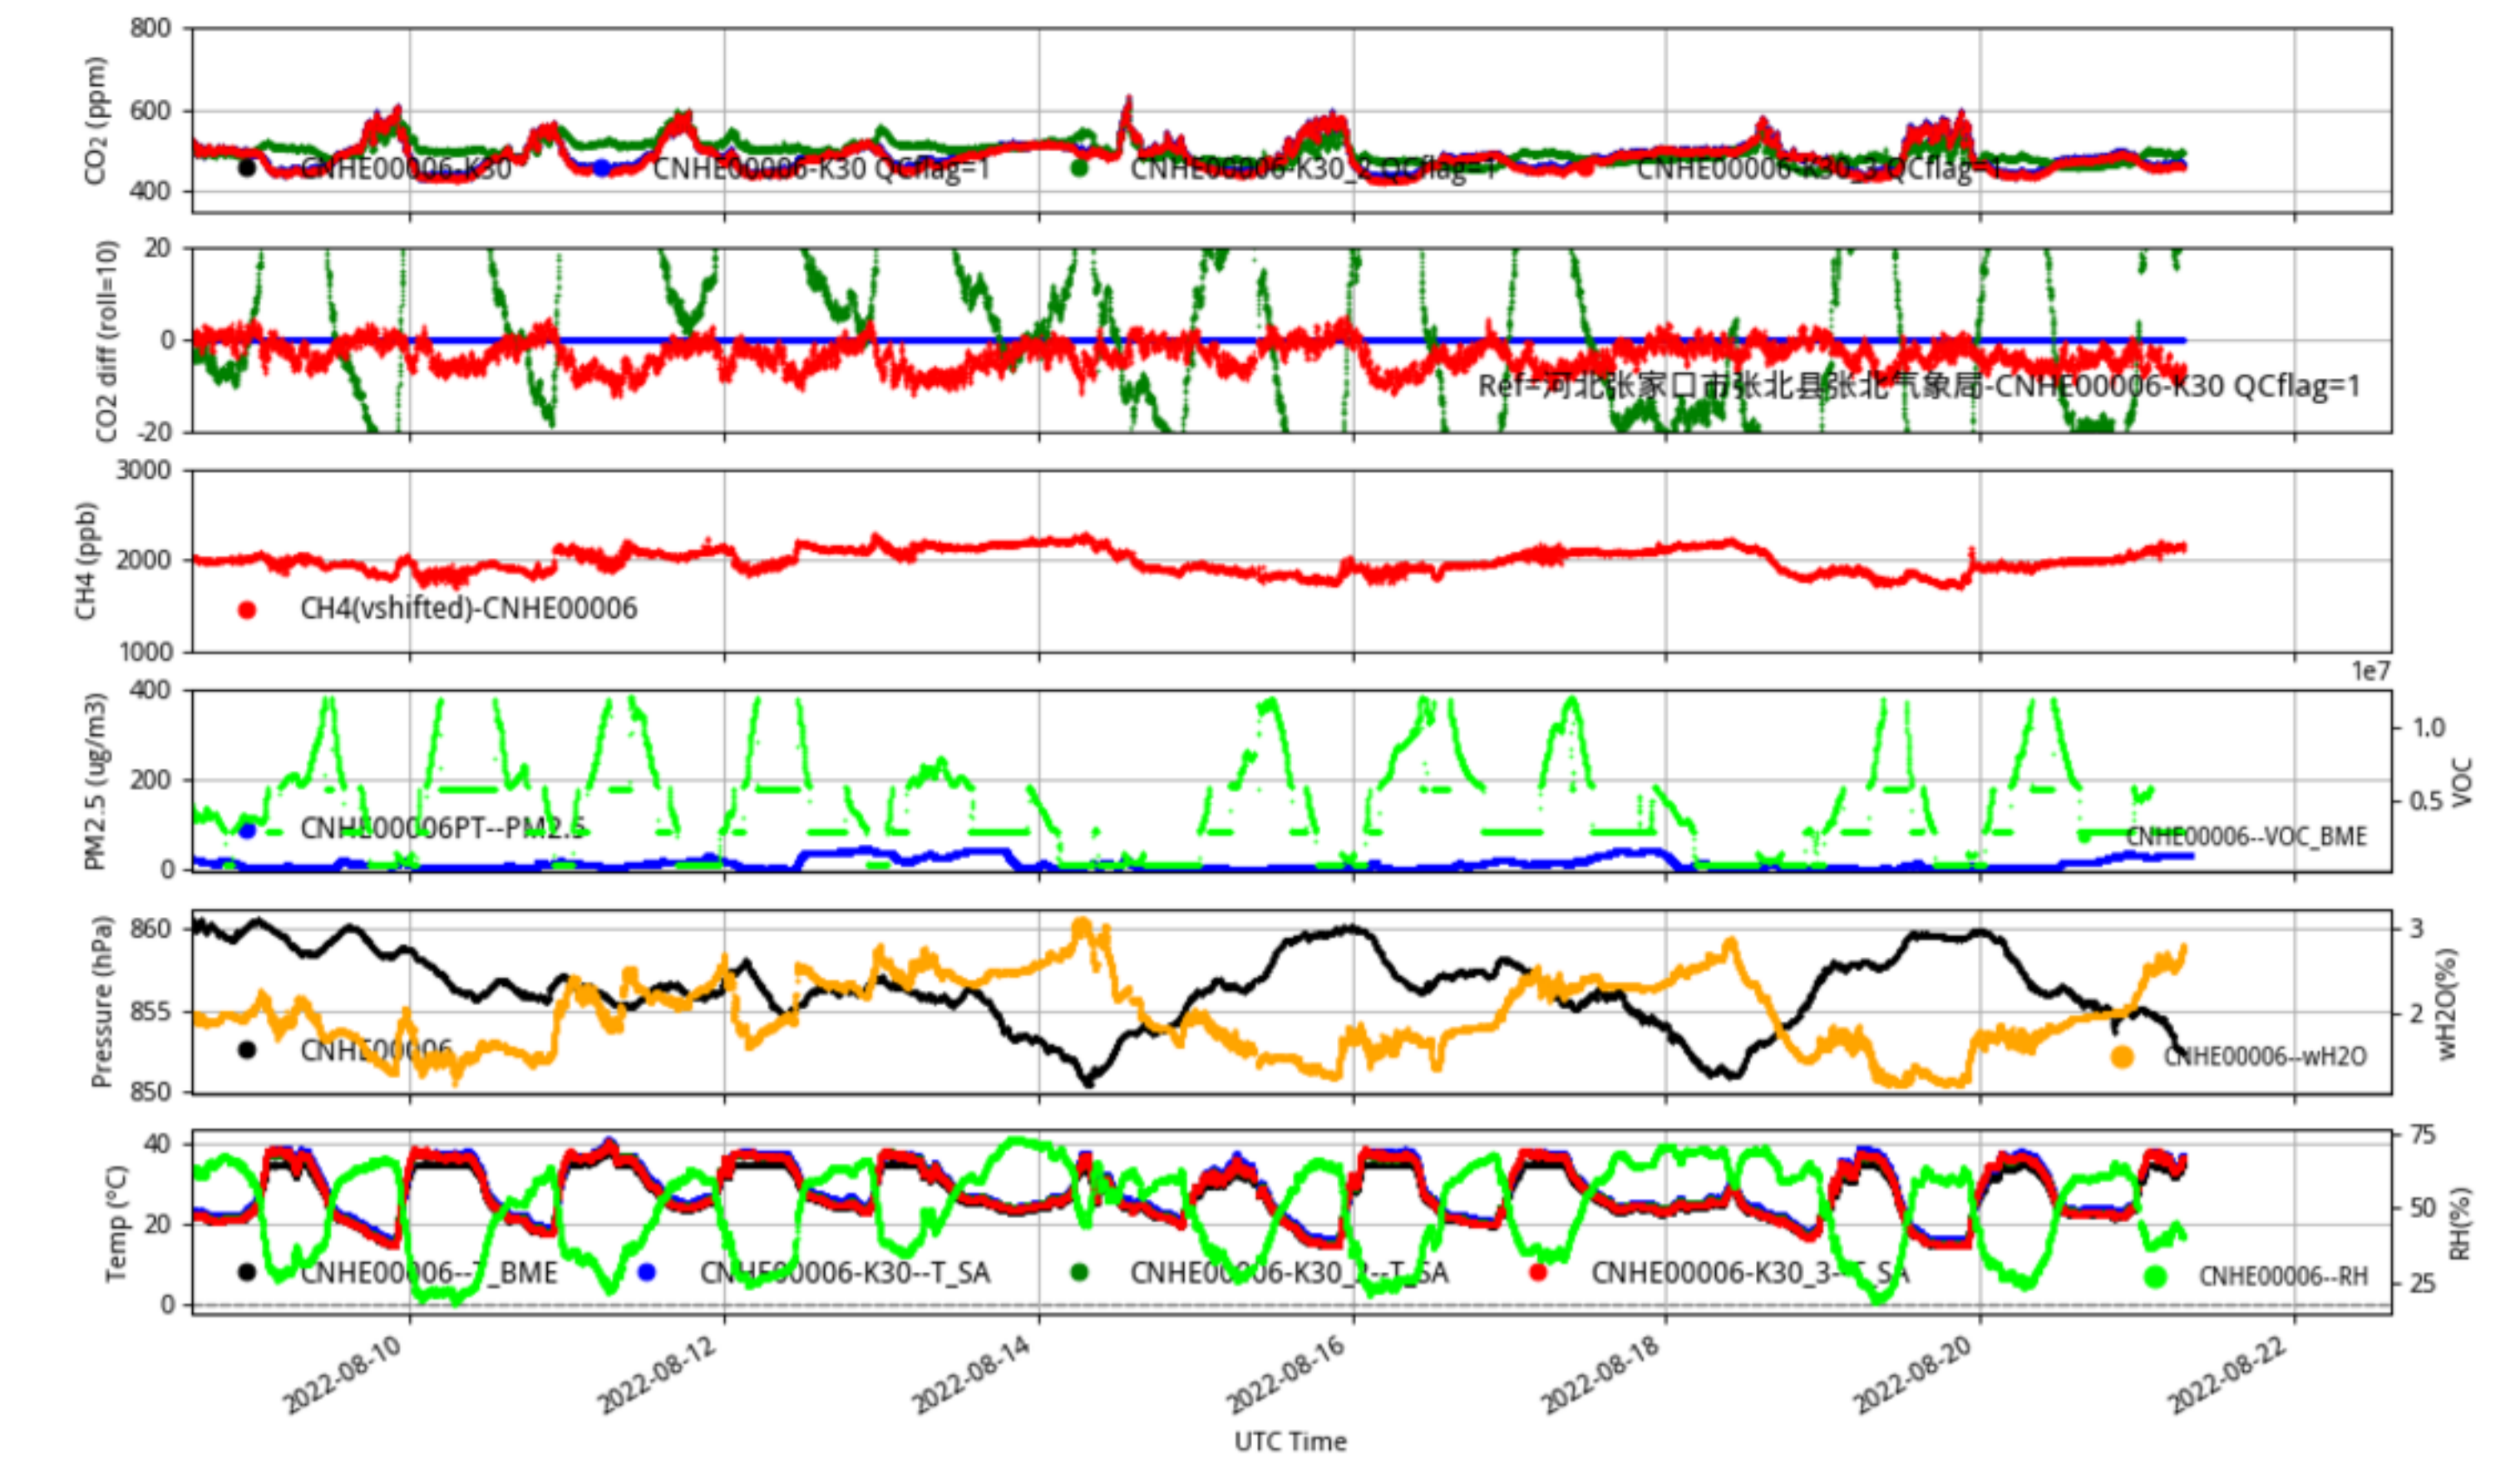

CNHE00004 JJJ_station min/L2.1 CNHE00004--14-days

Plot created: 2022-08-22 15:00 UTC

CNHE00005 JJJ_station min/L2.1 CNHE00005--14-days

Plot created: 2022-08-22 15:00 UTC

CNHE00006 JJJ_station min/L2.1 CNHE00006--14-days