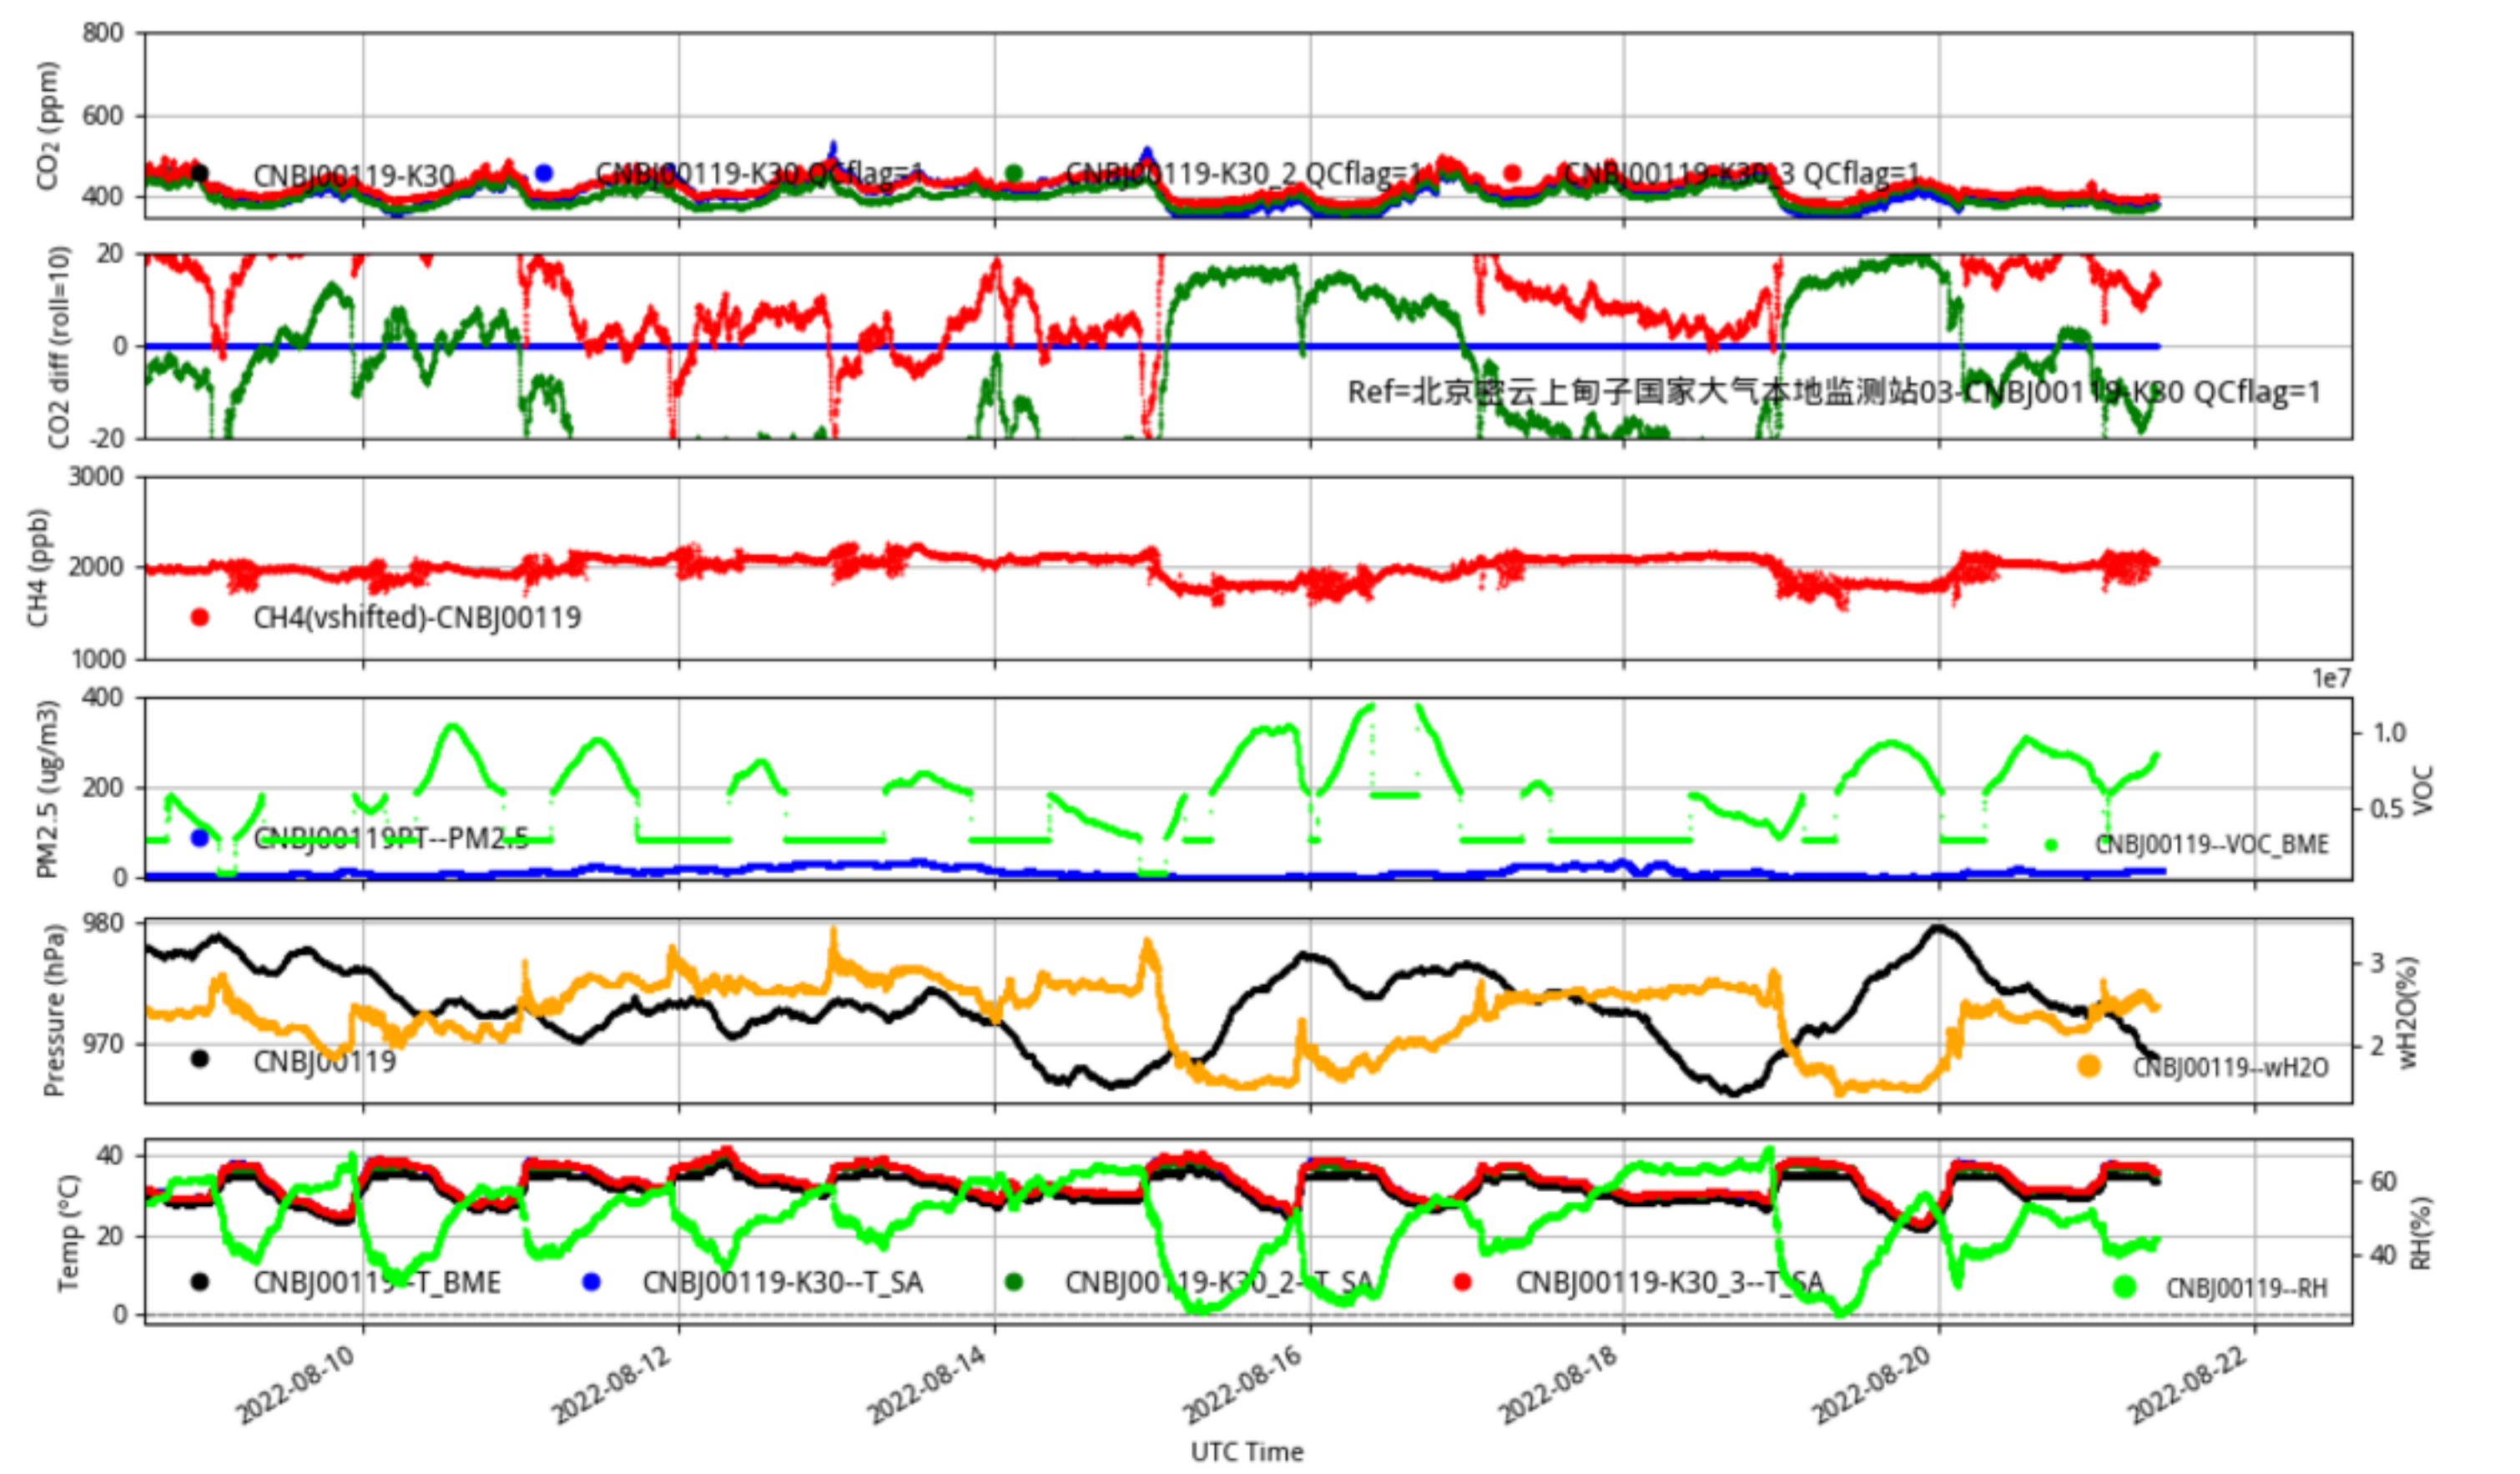

CNBJ00117 JJJ_station min/L2.1 CNBJ00117--14-days

Plot created: 2022-08-22 14:57 UTC

CNBJ00118 JJJ_station min/L2.1 CNBJ00118--14-days

Plot created: 2022-08-22 14:57 UTC

CNBJ00119 JJJ_station min/L2.1 CNBJ00119--14-days

Plot created: 2022-08-22 14:58 UTC

CNBJ00120 JJJ_station min/L2.1 CNBJ00120--14-days

Plot created: 2022-08-22 14:58 UTC

CNBJ00121 JJJ_station min/L2.1 CNBJ00121--14-days

Plot created: 2022-08-22 14:58 UTC