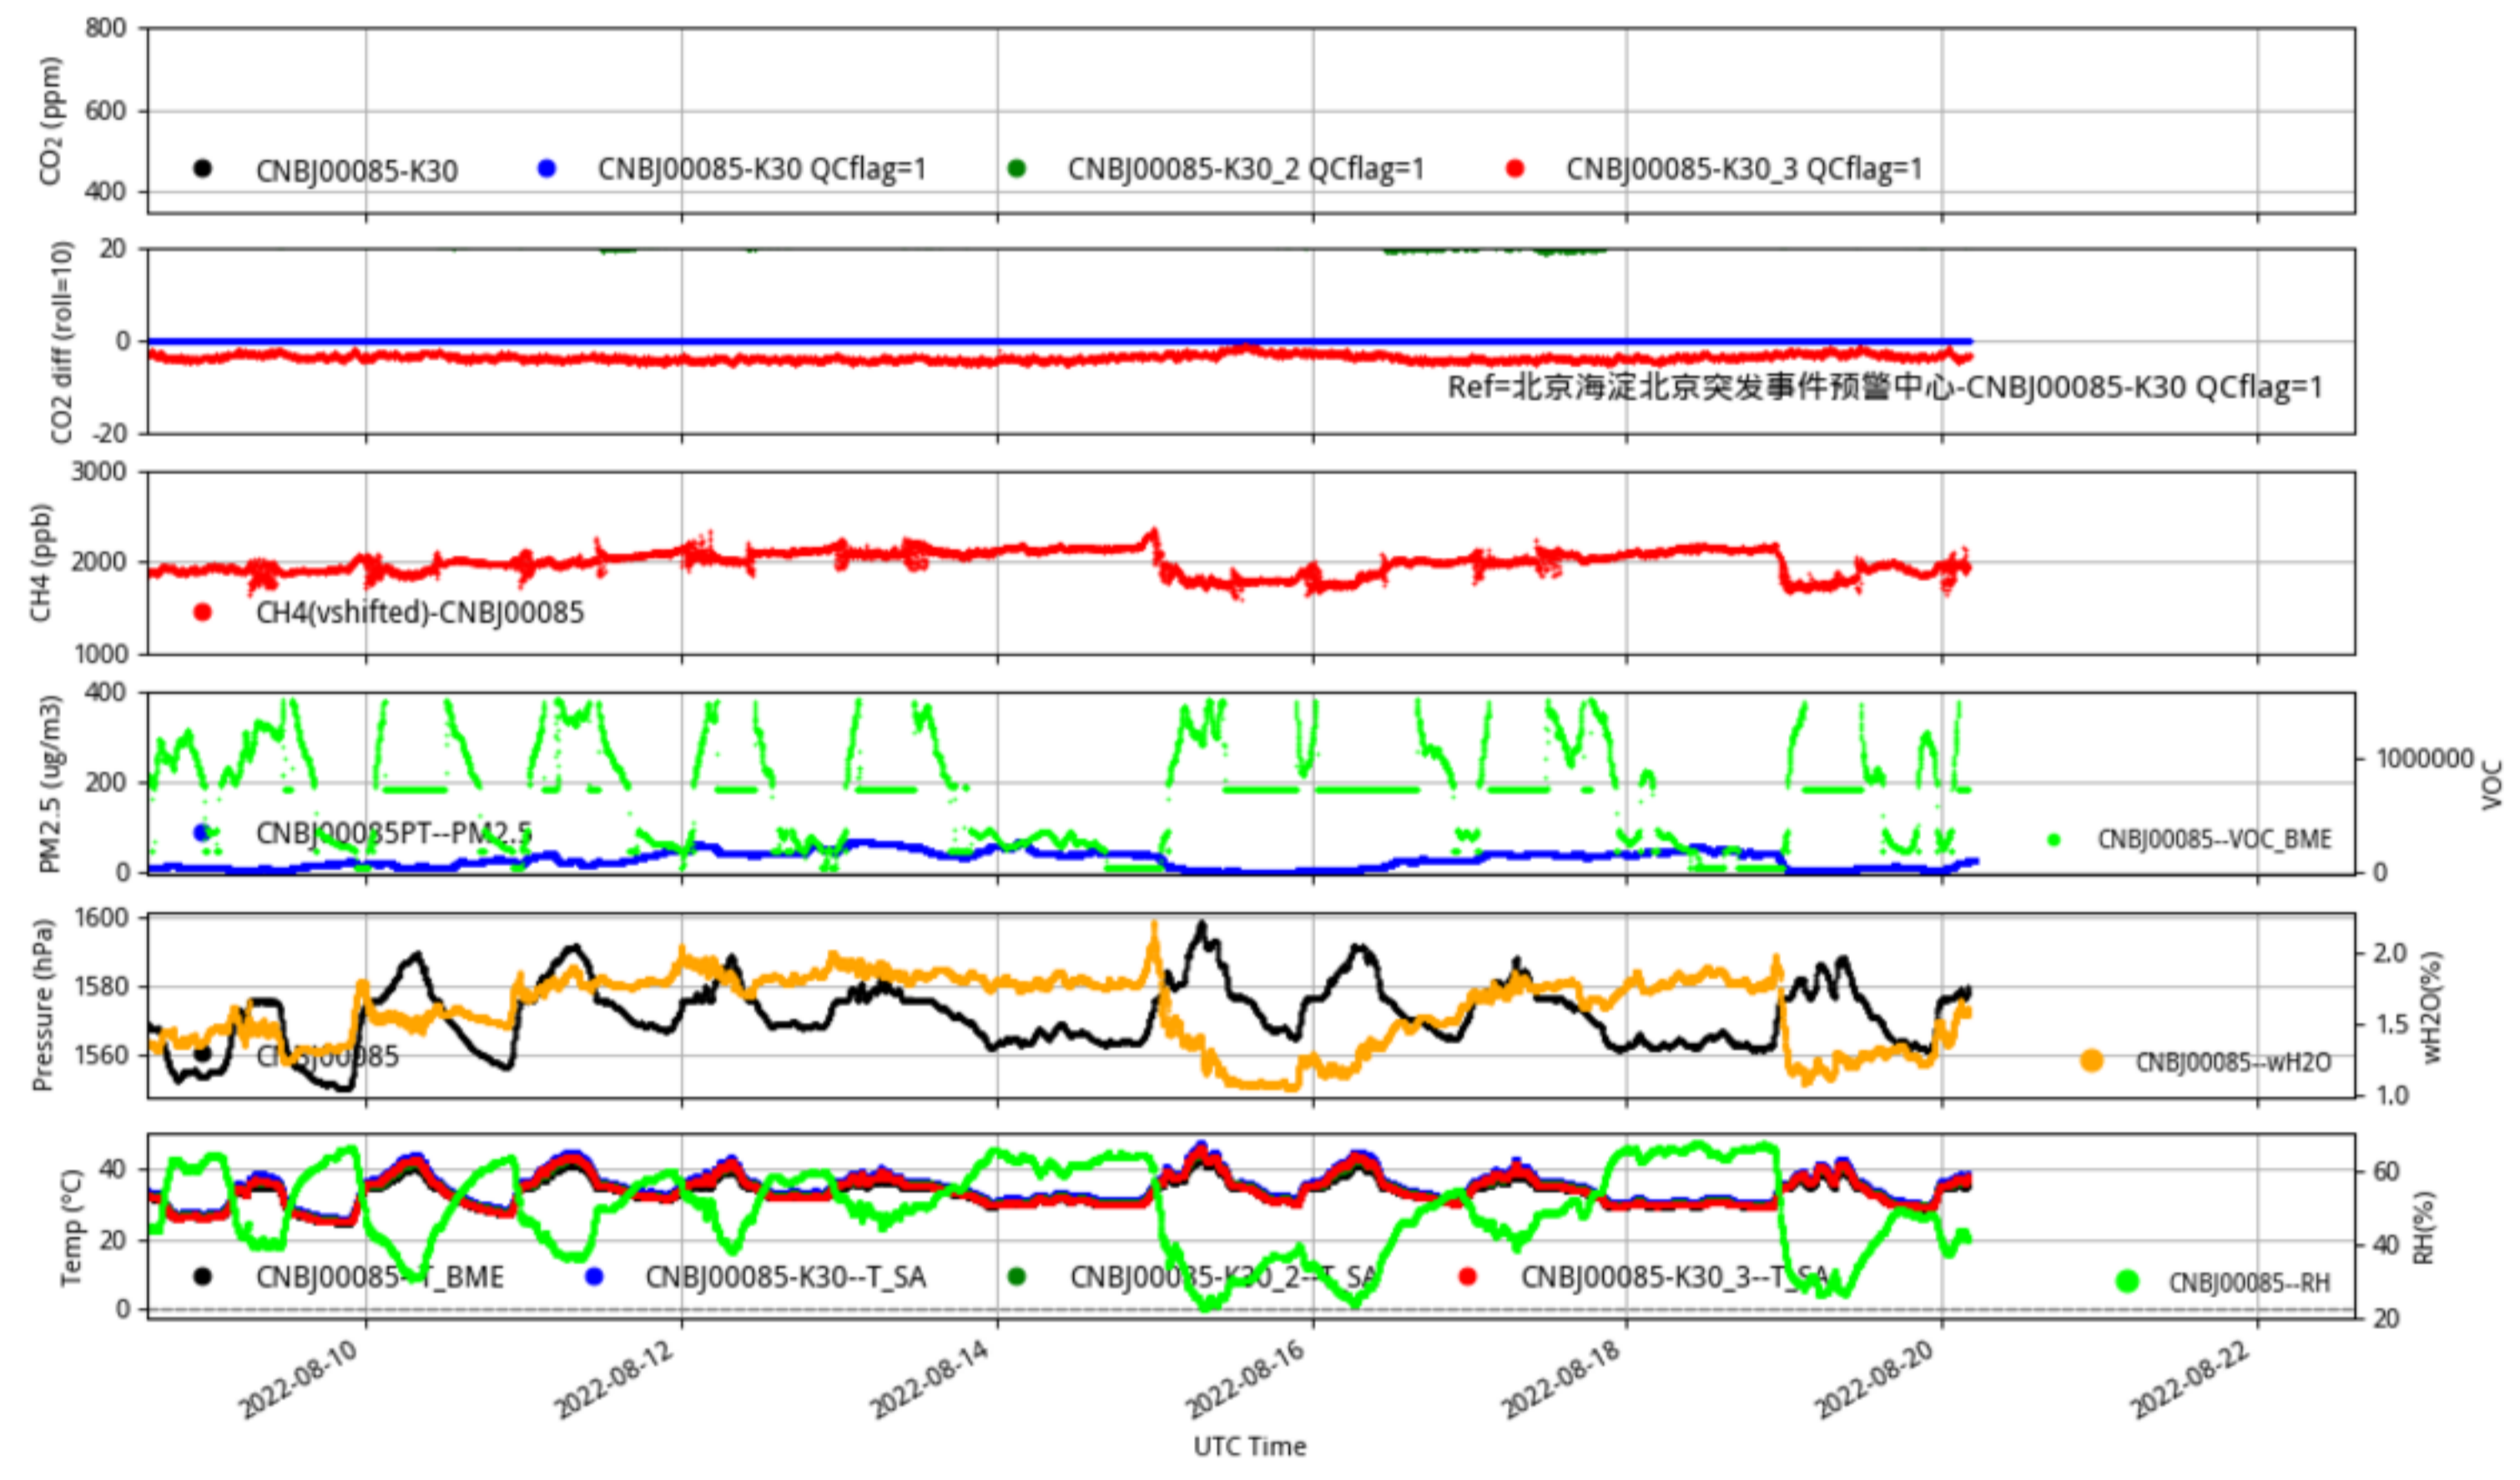

Plot created: 2022-08-22 14:54 UTC

CNBj00080 JJJ_station min/L2.1 CNBj00080--14-days

Plot created: 2022-08-22 14:55 UTC

CNBj00081 JJJ_station min/L2.1 CNBj00081--14-days

Plot created: 2022-08-22 14:55 UTC

CNBj00082 JJJ_station min/L2.1 CNBj00082--14-days

Plot created: 2022-08-22 14:55 UTC

CNBj00085 JJJ_station min/L2.1 CNBj00085--14-days

Plot created: 2022-08-22 14:55 UTC

CNBj00104 JJJ_station min/L2.1 CNBj00104--14-days