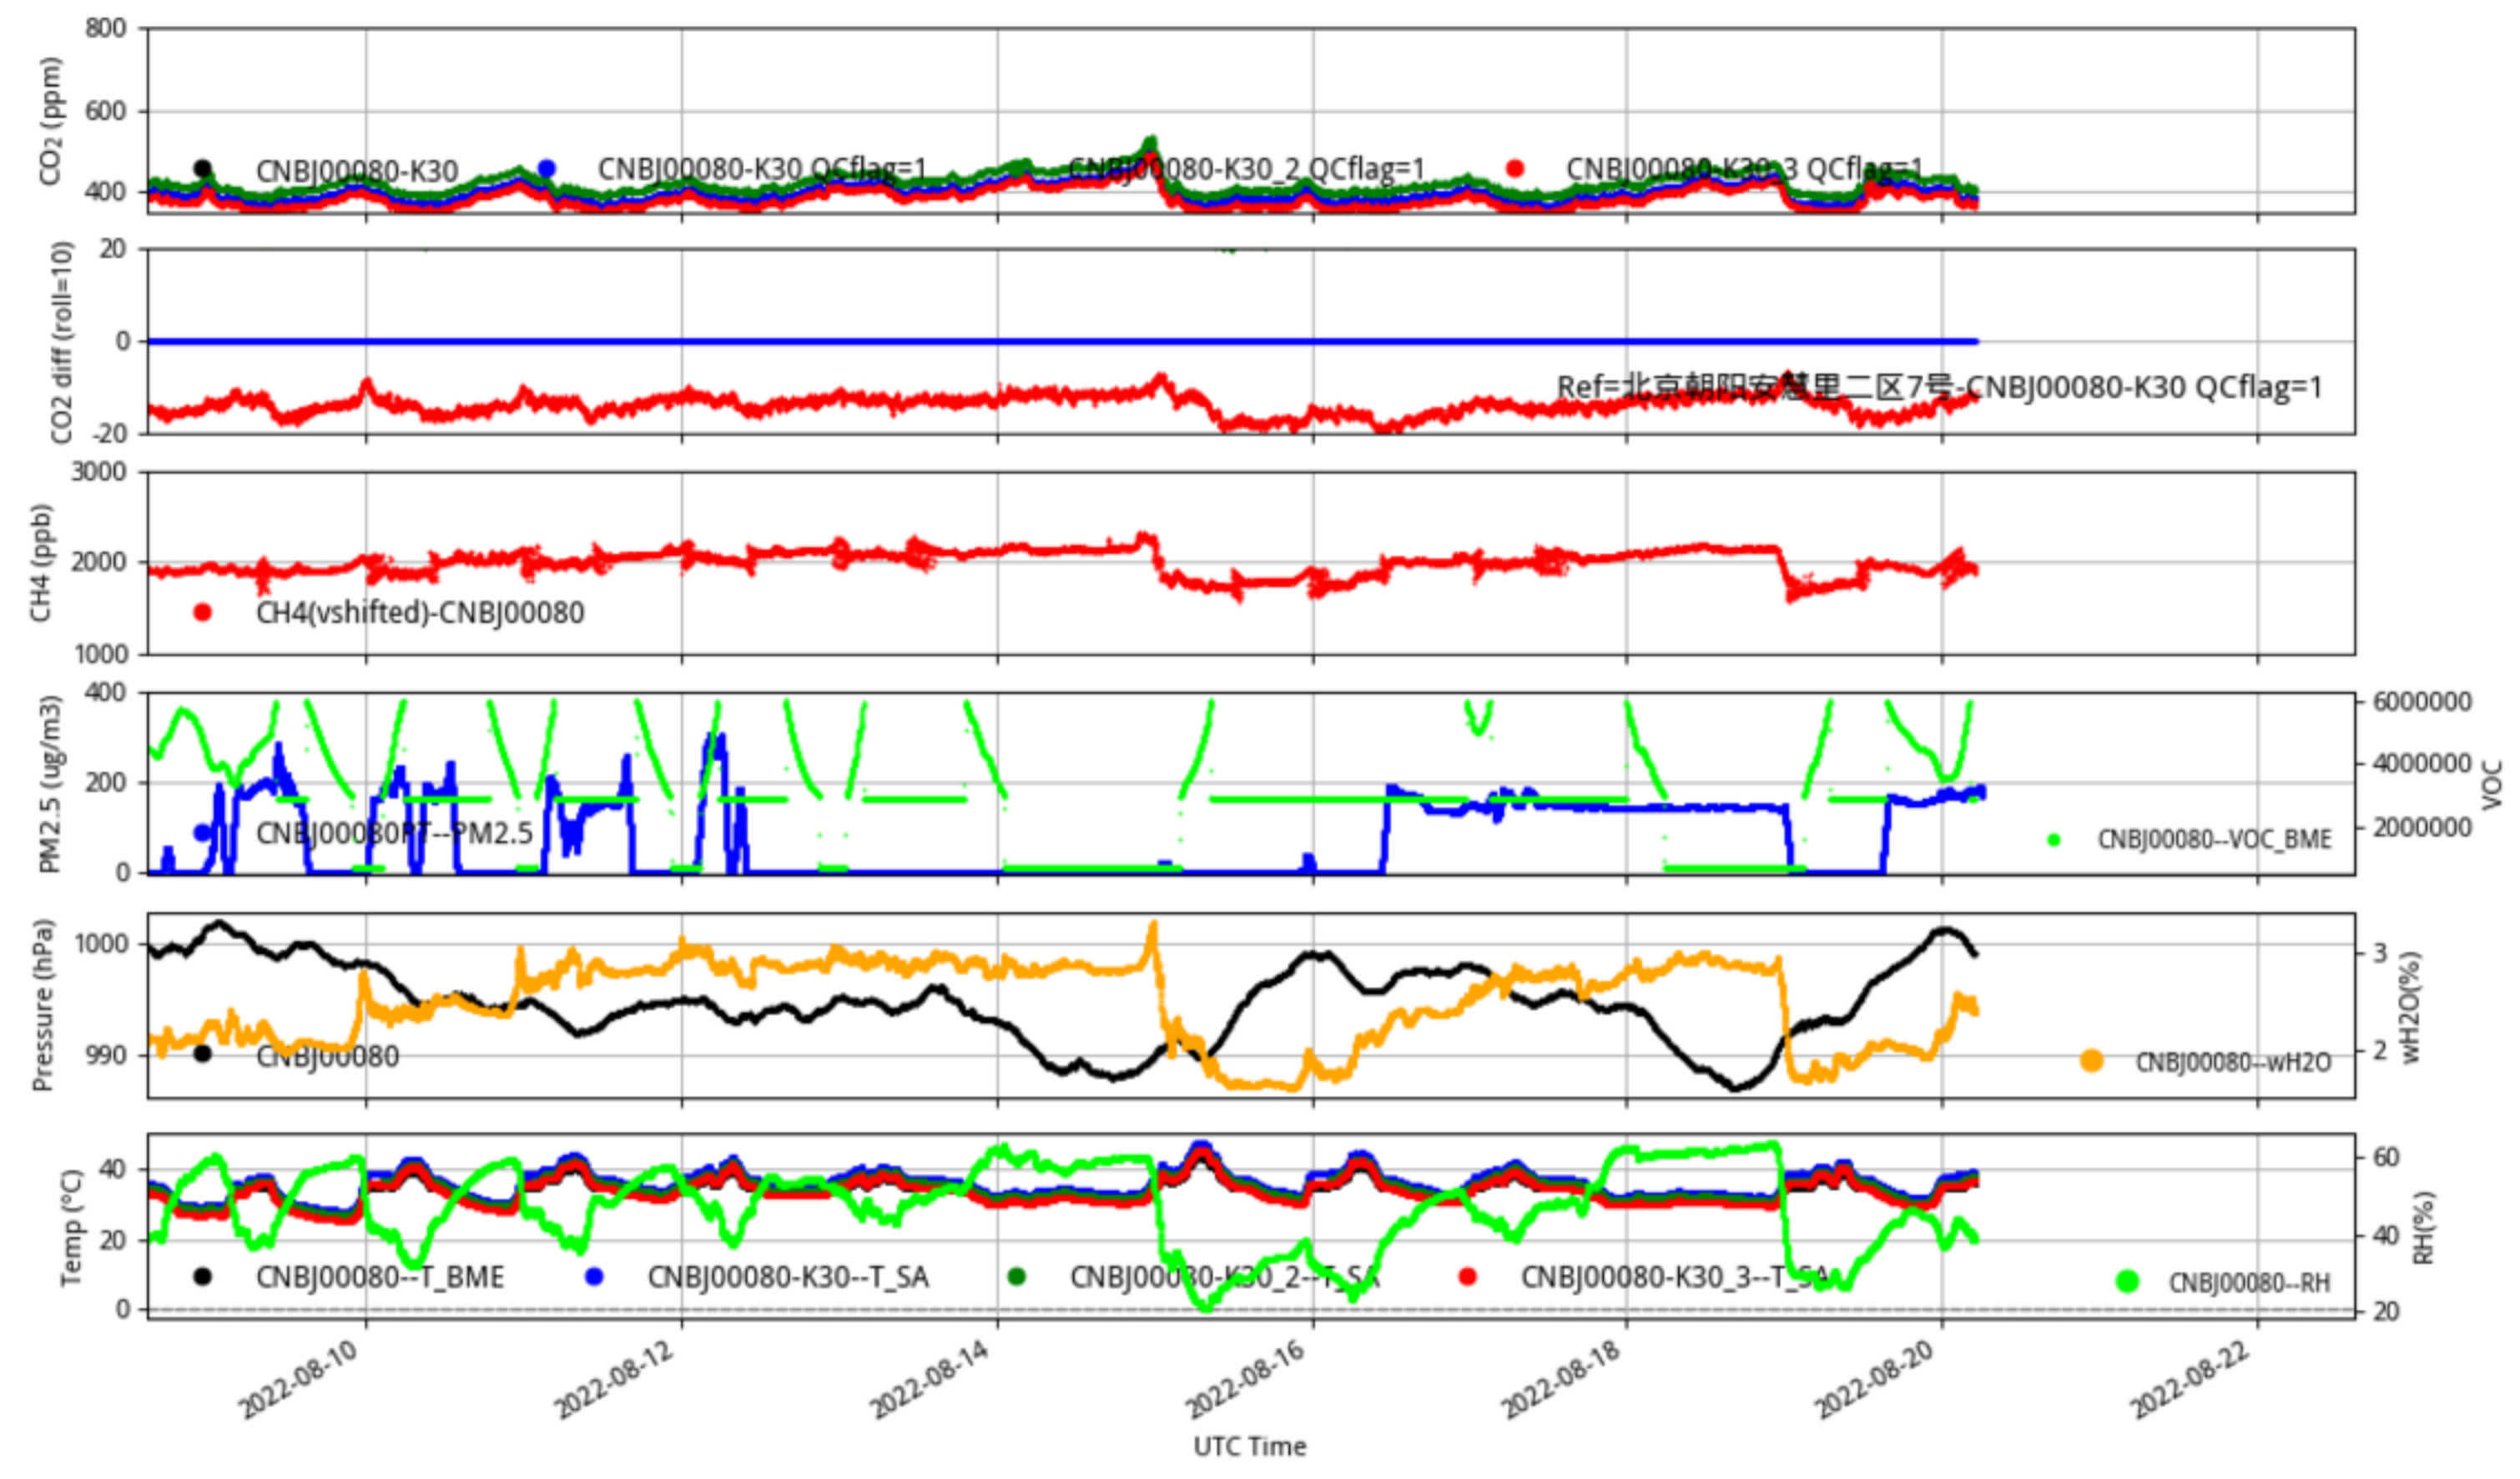

Plot created: 2022-08-22 14:53 UTC

CNBj00074 JJJ_station min/L2.1 CNBJ00074--14-days

Plot created: 2022-08-22 14:54 UTC

CNBj00075 JJJ_station min/L2.1 CNBJ00075--14-days

Plot created: 2022-08-22 14:54 UTC

CNBj00076 JJJ_station min/L2.1 CNBJ00076--14-days

Plot created: 2022-08-22 14:54 UTC

CNBj00077 JJJ_station min/L2.1 CNBJ00077--14-days

Plot created: 2022-08-22 14:54 UTC

CNBj00079 JJJ_station min/L2.1 CNBj00079--14-days

Plot created: 2022-08-22 14:54 UTC

CNBj00080 JJJ_station min/L2.1 CNBj00080--14-days

Plot created: 2022-08-22 14:55 UTC

CNBj00081 JJJ_station min/L2.1 CNBj00081--14-days

Plot created: 2022-08-22 14:55 UTC