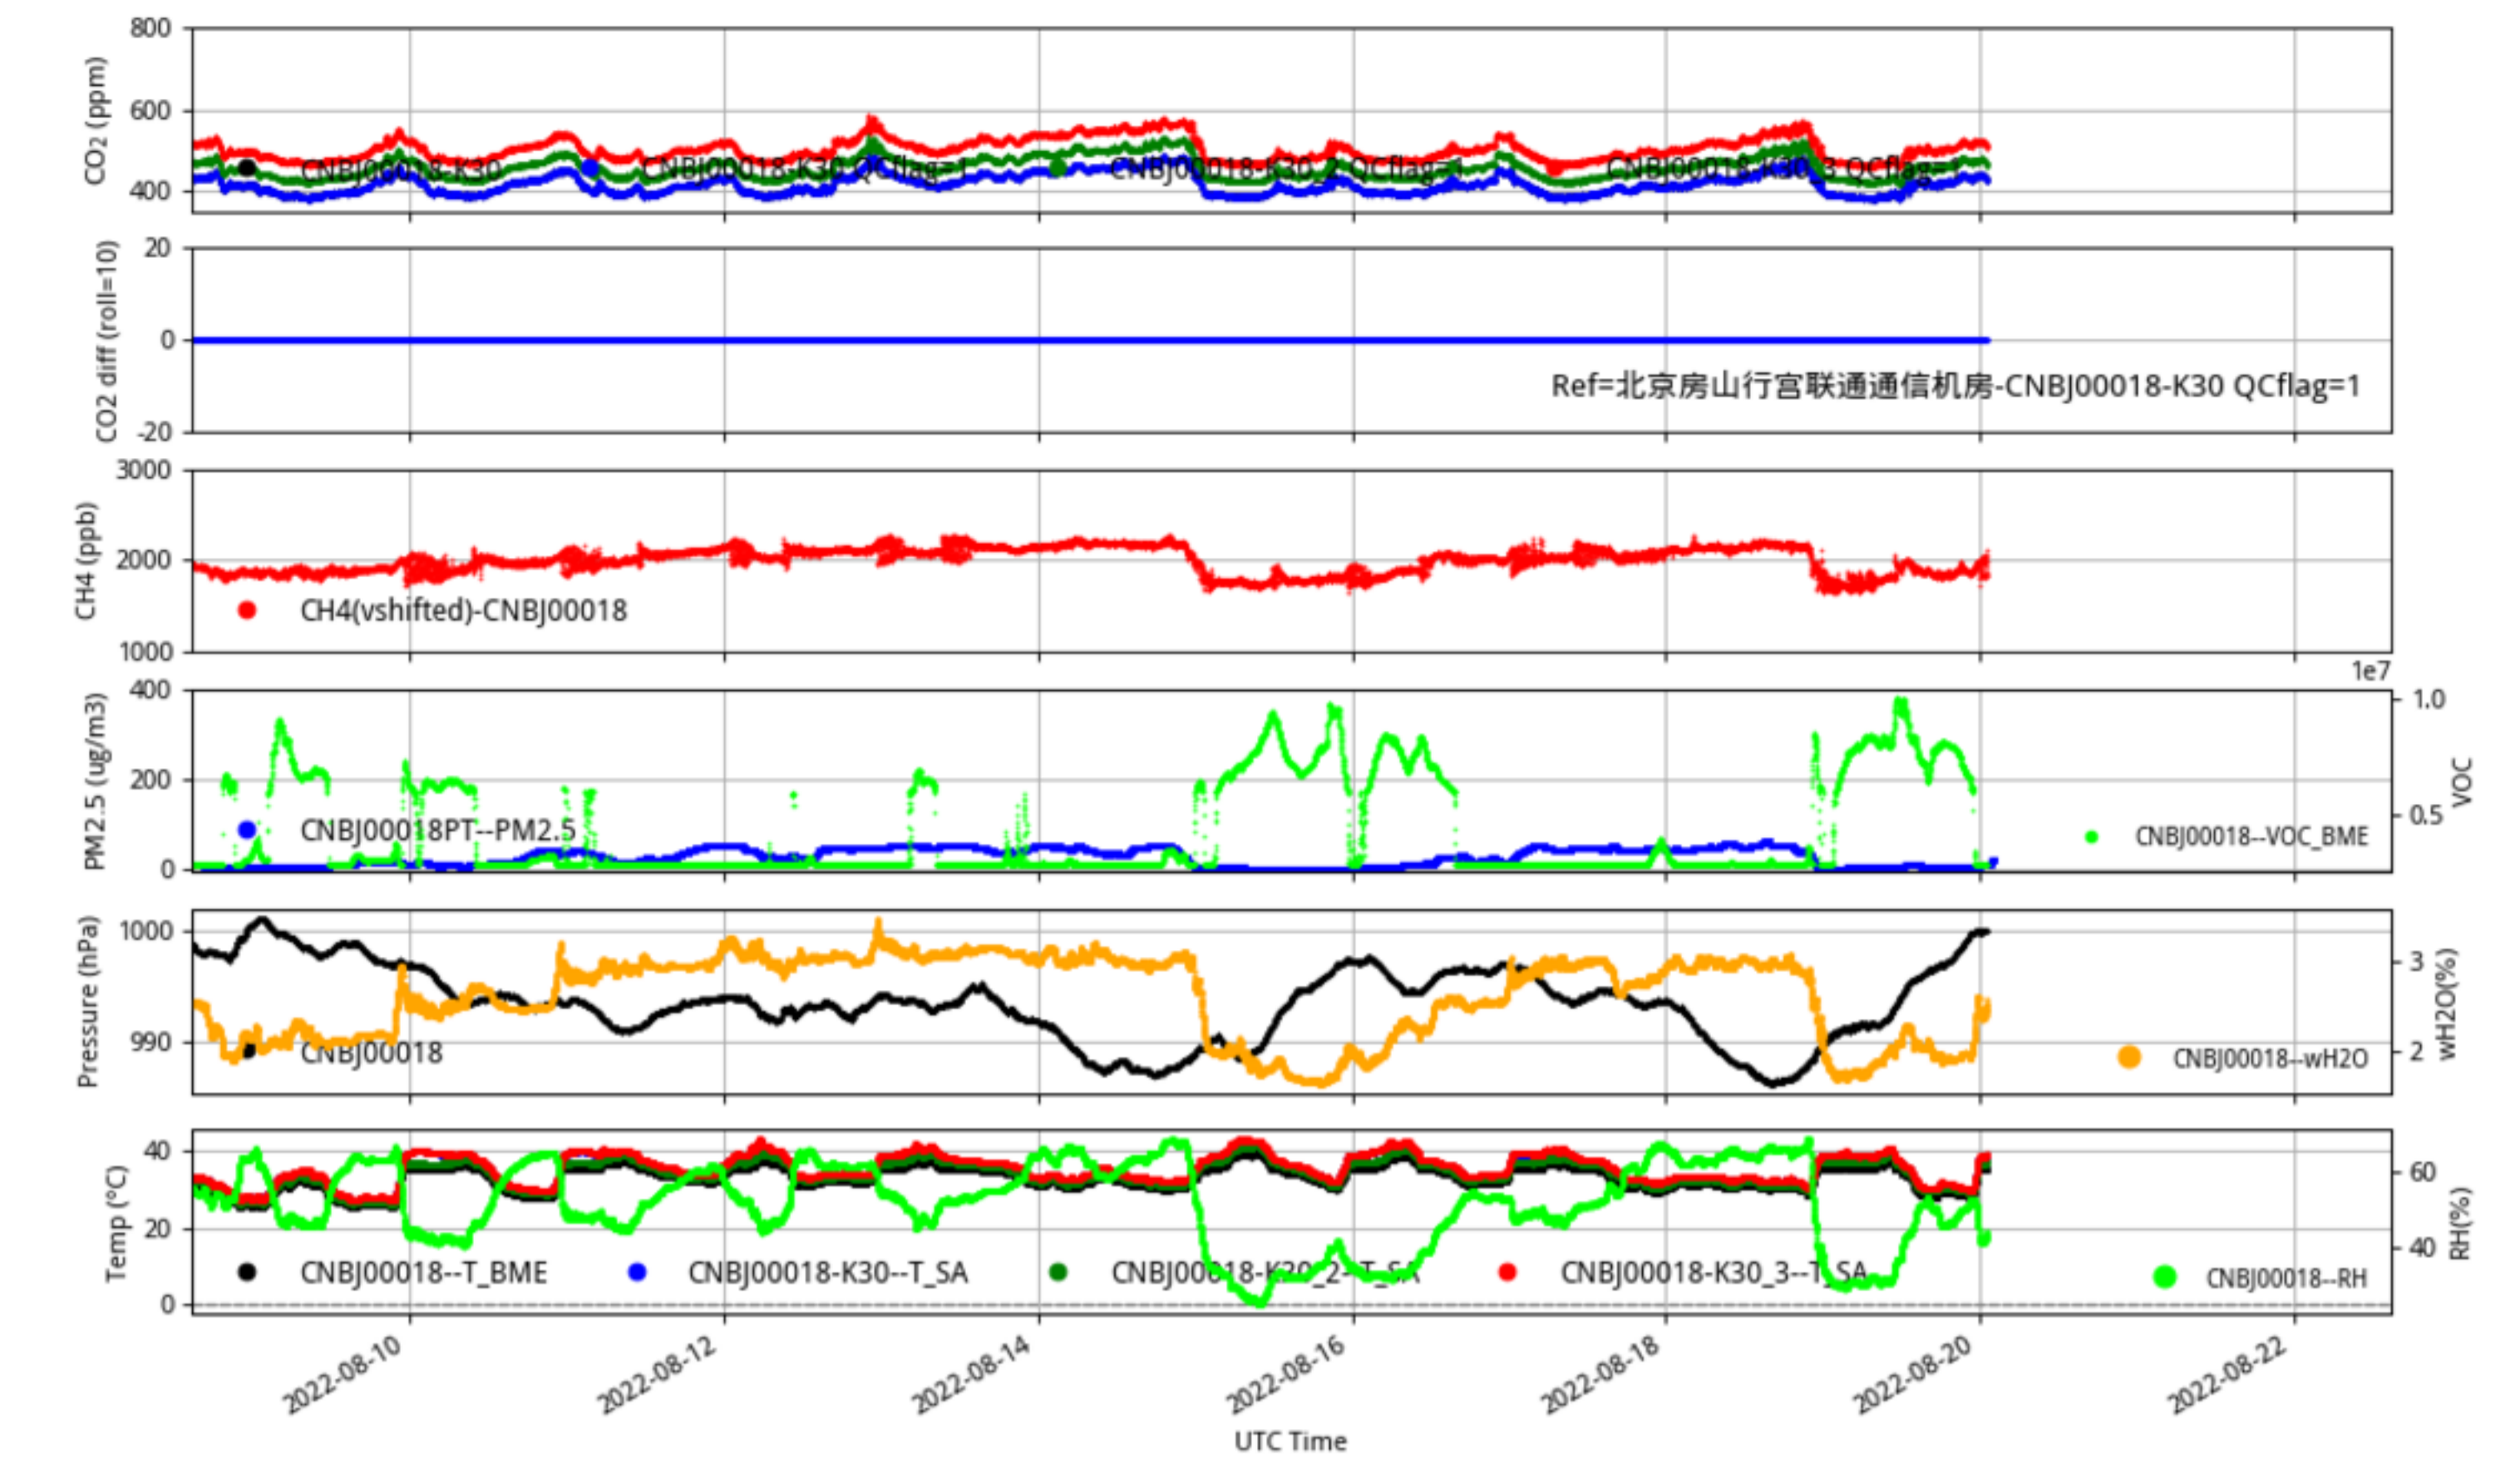

CNBj00002 JJJ_station min/L2.1 CNBj00002--14-days

CNBj00004 JJJ_station min/L2.1 CNBj00004--14-days

CNBj00005 JJJ_station min/L2.1 CNBj00005--14-days

CNBj00006 JJJ_station min/L2.1 CNBj00006--14-days

CNBj00007 JJJ_station min/L2.1 CNBj00007--14-days

CNBj00009 JJJ_station min/L2.1 CNBj00009--14-days

CNBj00010 JJJ_station min/L2.1 CNBj00010--14-days

CNBj00011 JJJ_station min/L2.1 CNBj00011--14-days

CNBj00012 JJJ_station min/L2.1 CNBj00012--14-days

CNBj00015 JJJ_station min/L2.1 CNBj00015--14-days

CNBj00016 JJJ_station min/L2.1 CNBj00016--14-days

CNBj00018 JJJ_station min/L2.1 CNBj00018--14-days

CNBj00019 JJJ_station min/L2.1 CNBj00019--14-days

CNBj00021 JJJ_station min/L2.1 CNBj00021--14-days

CNBj00024 JJJ_station min/L2.1 CNBj00024--14-days

CNBj00026 JJJ_station min/L2.1 CNBj00026--14-days

CNBj00027 JJJ_station min/L2.1 CNBj00027--14-days

CNBj00028 JJJ_station min/L2.1 CNBj00028--14-days

CNBj00056 JJJ_station min/L2.1 CNBJ00056--14-days

Plot created: 2022-08-22 14:51 UTC