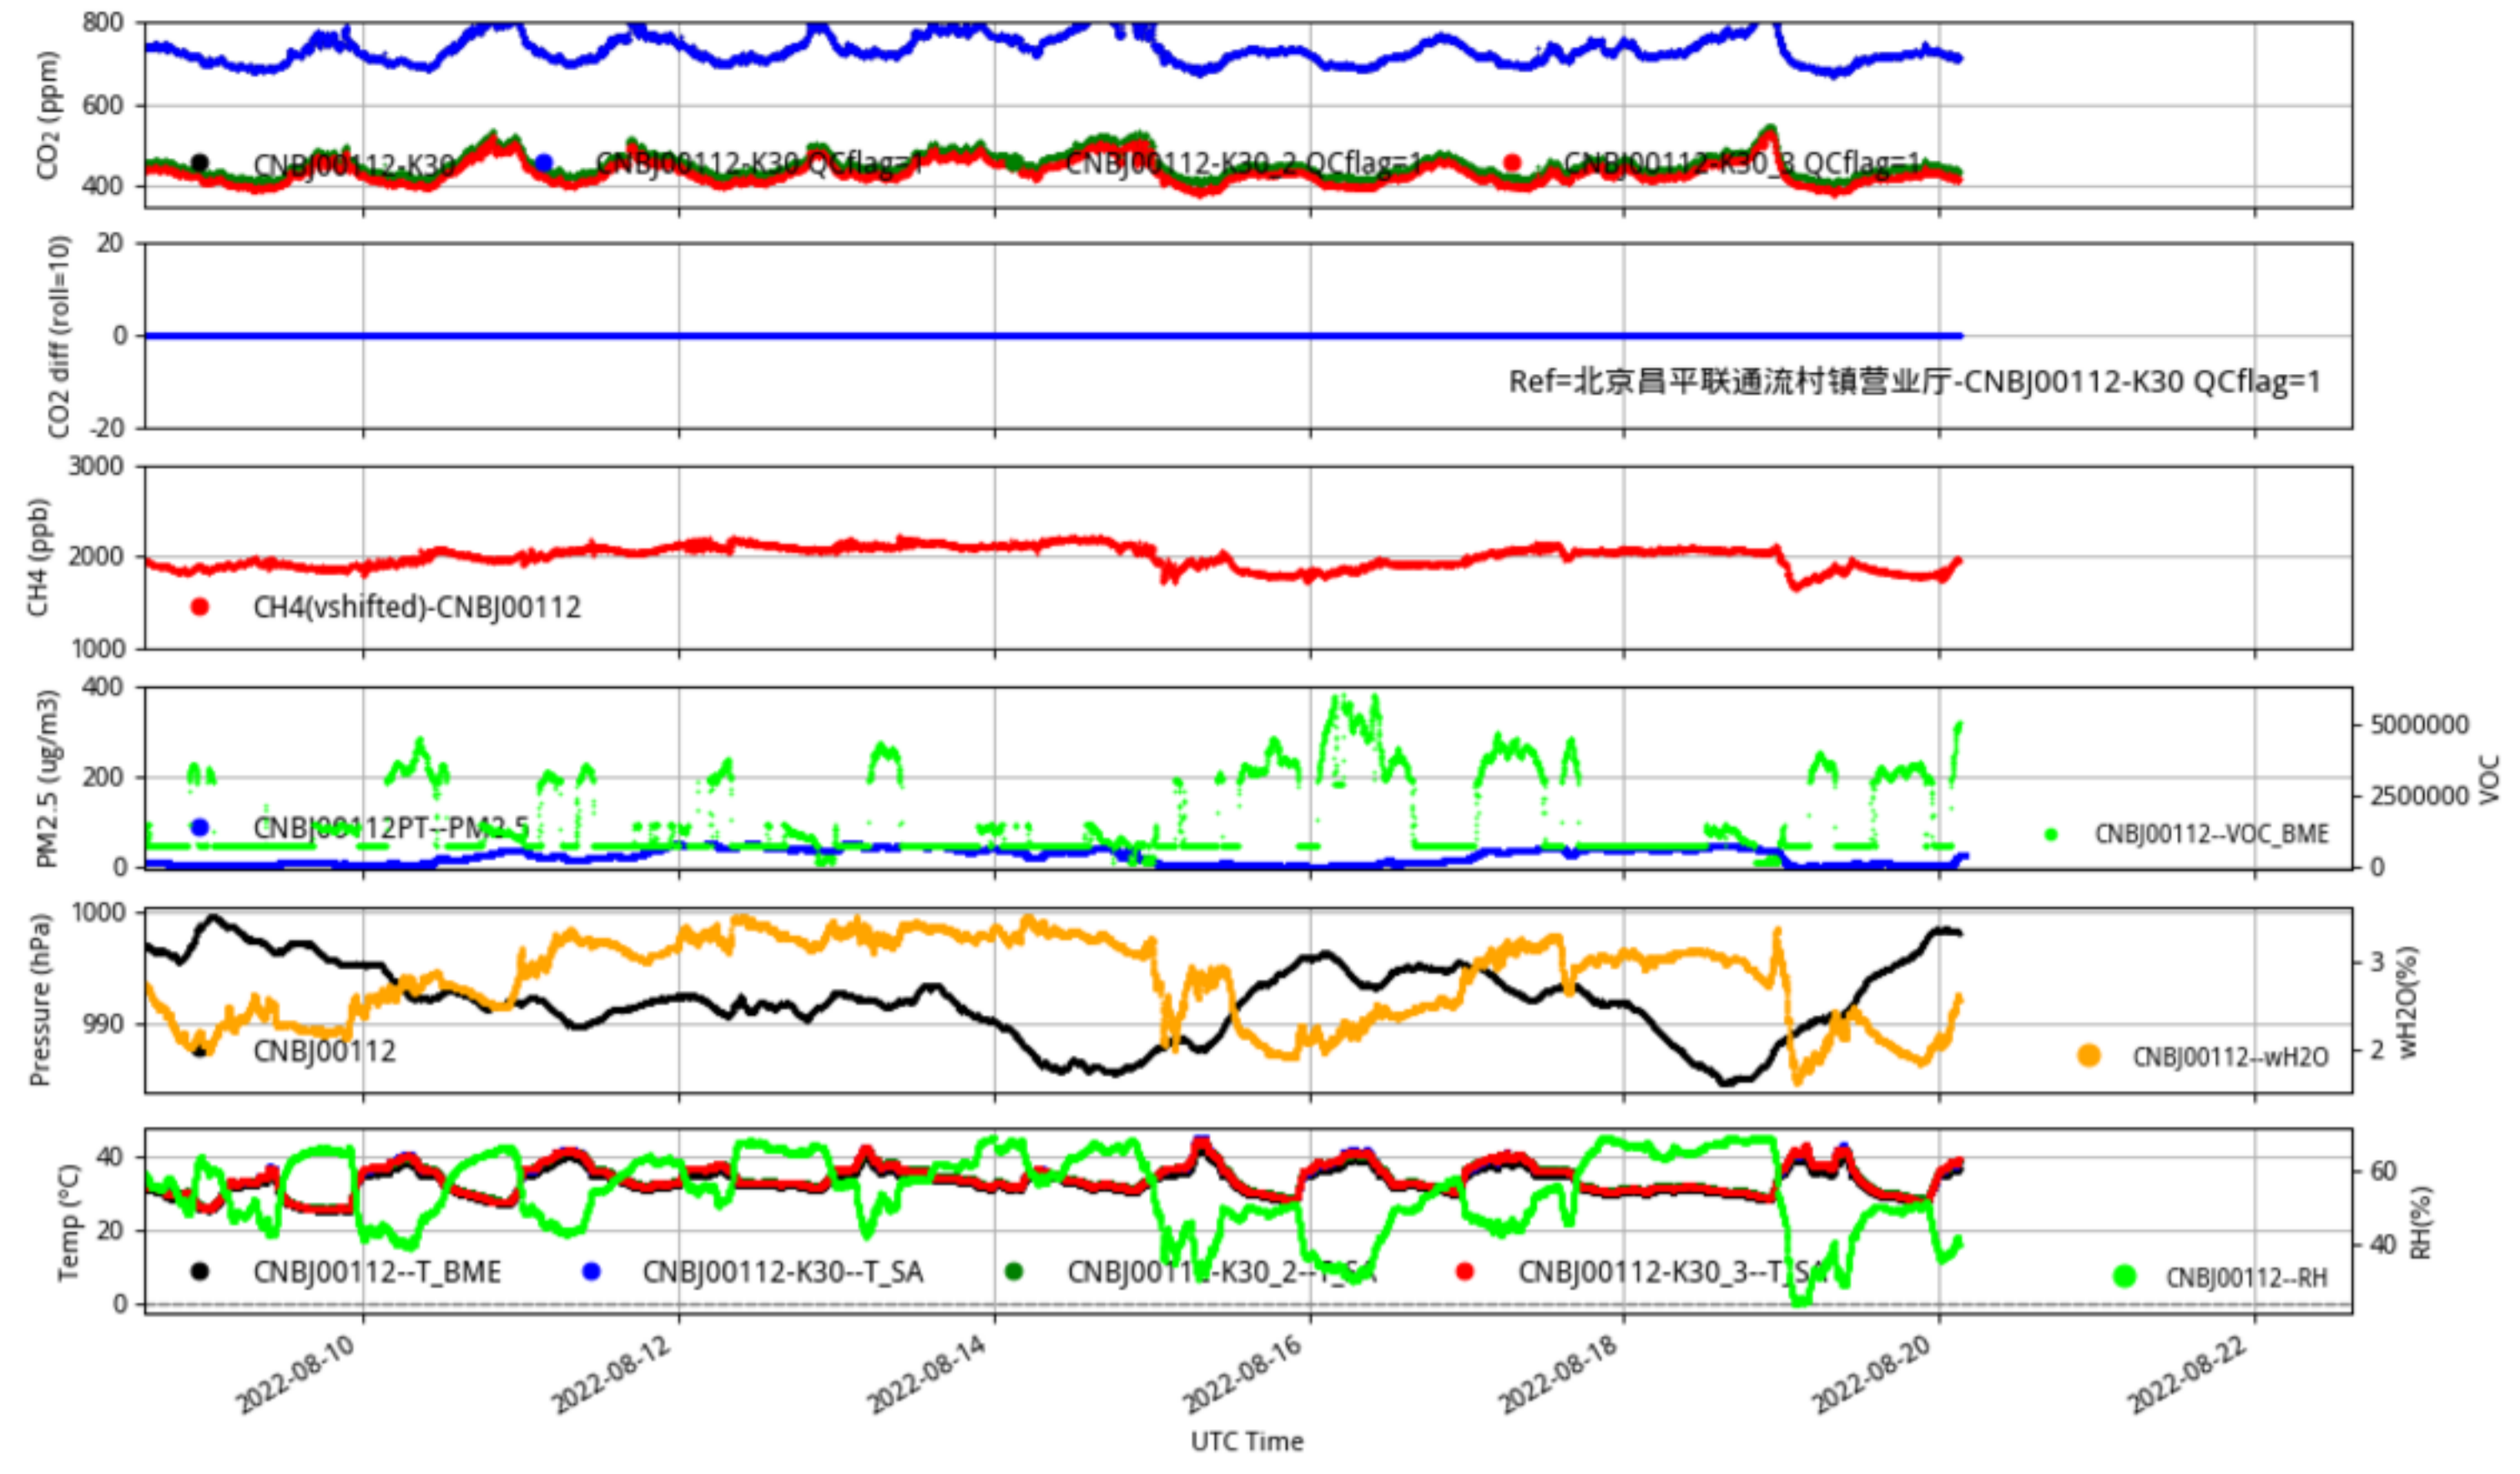

CNBJ00112 JJJ_station min/L2.1 CNBJ00112--14-days

Plot created: 2022-08-22 14:56 UTC