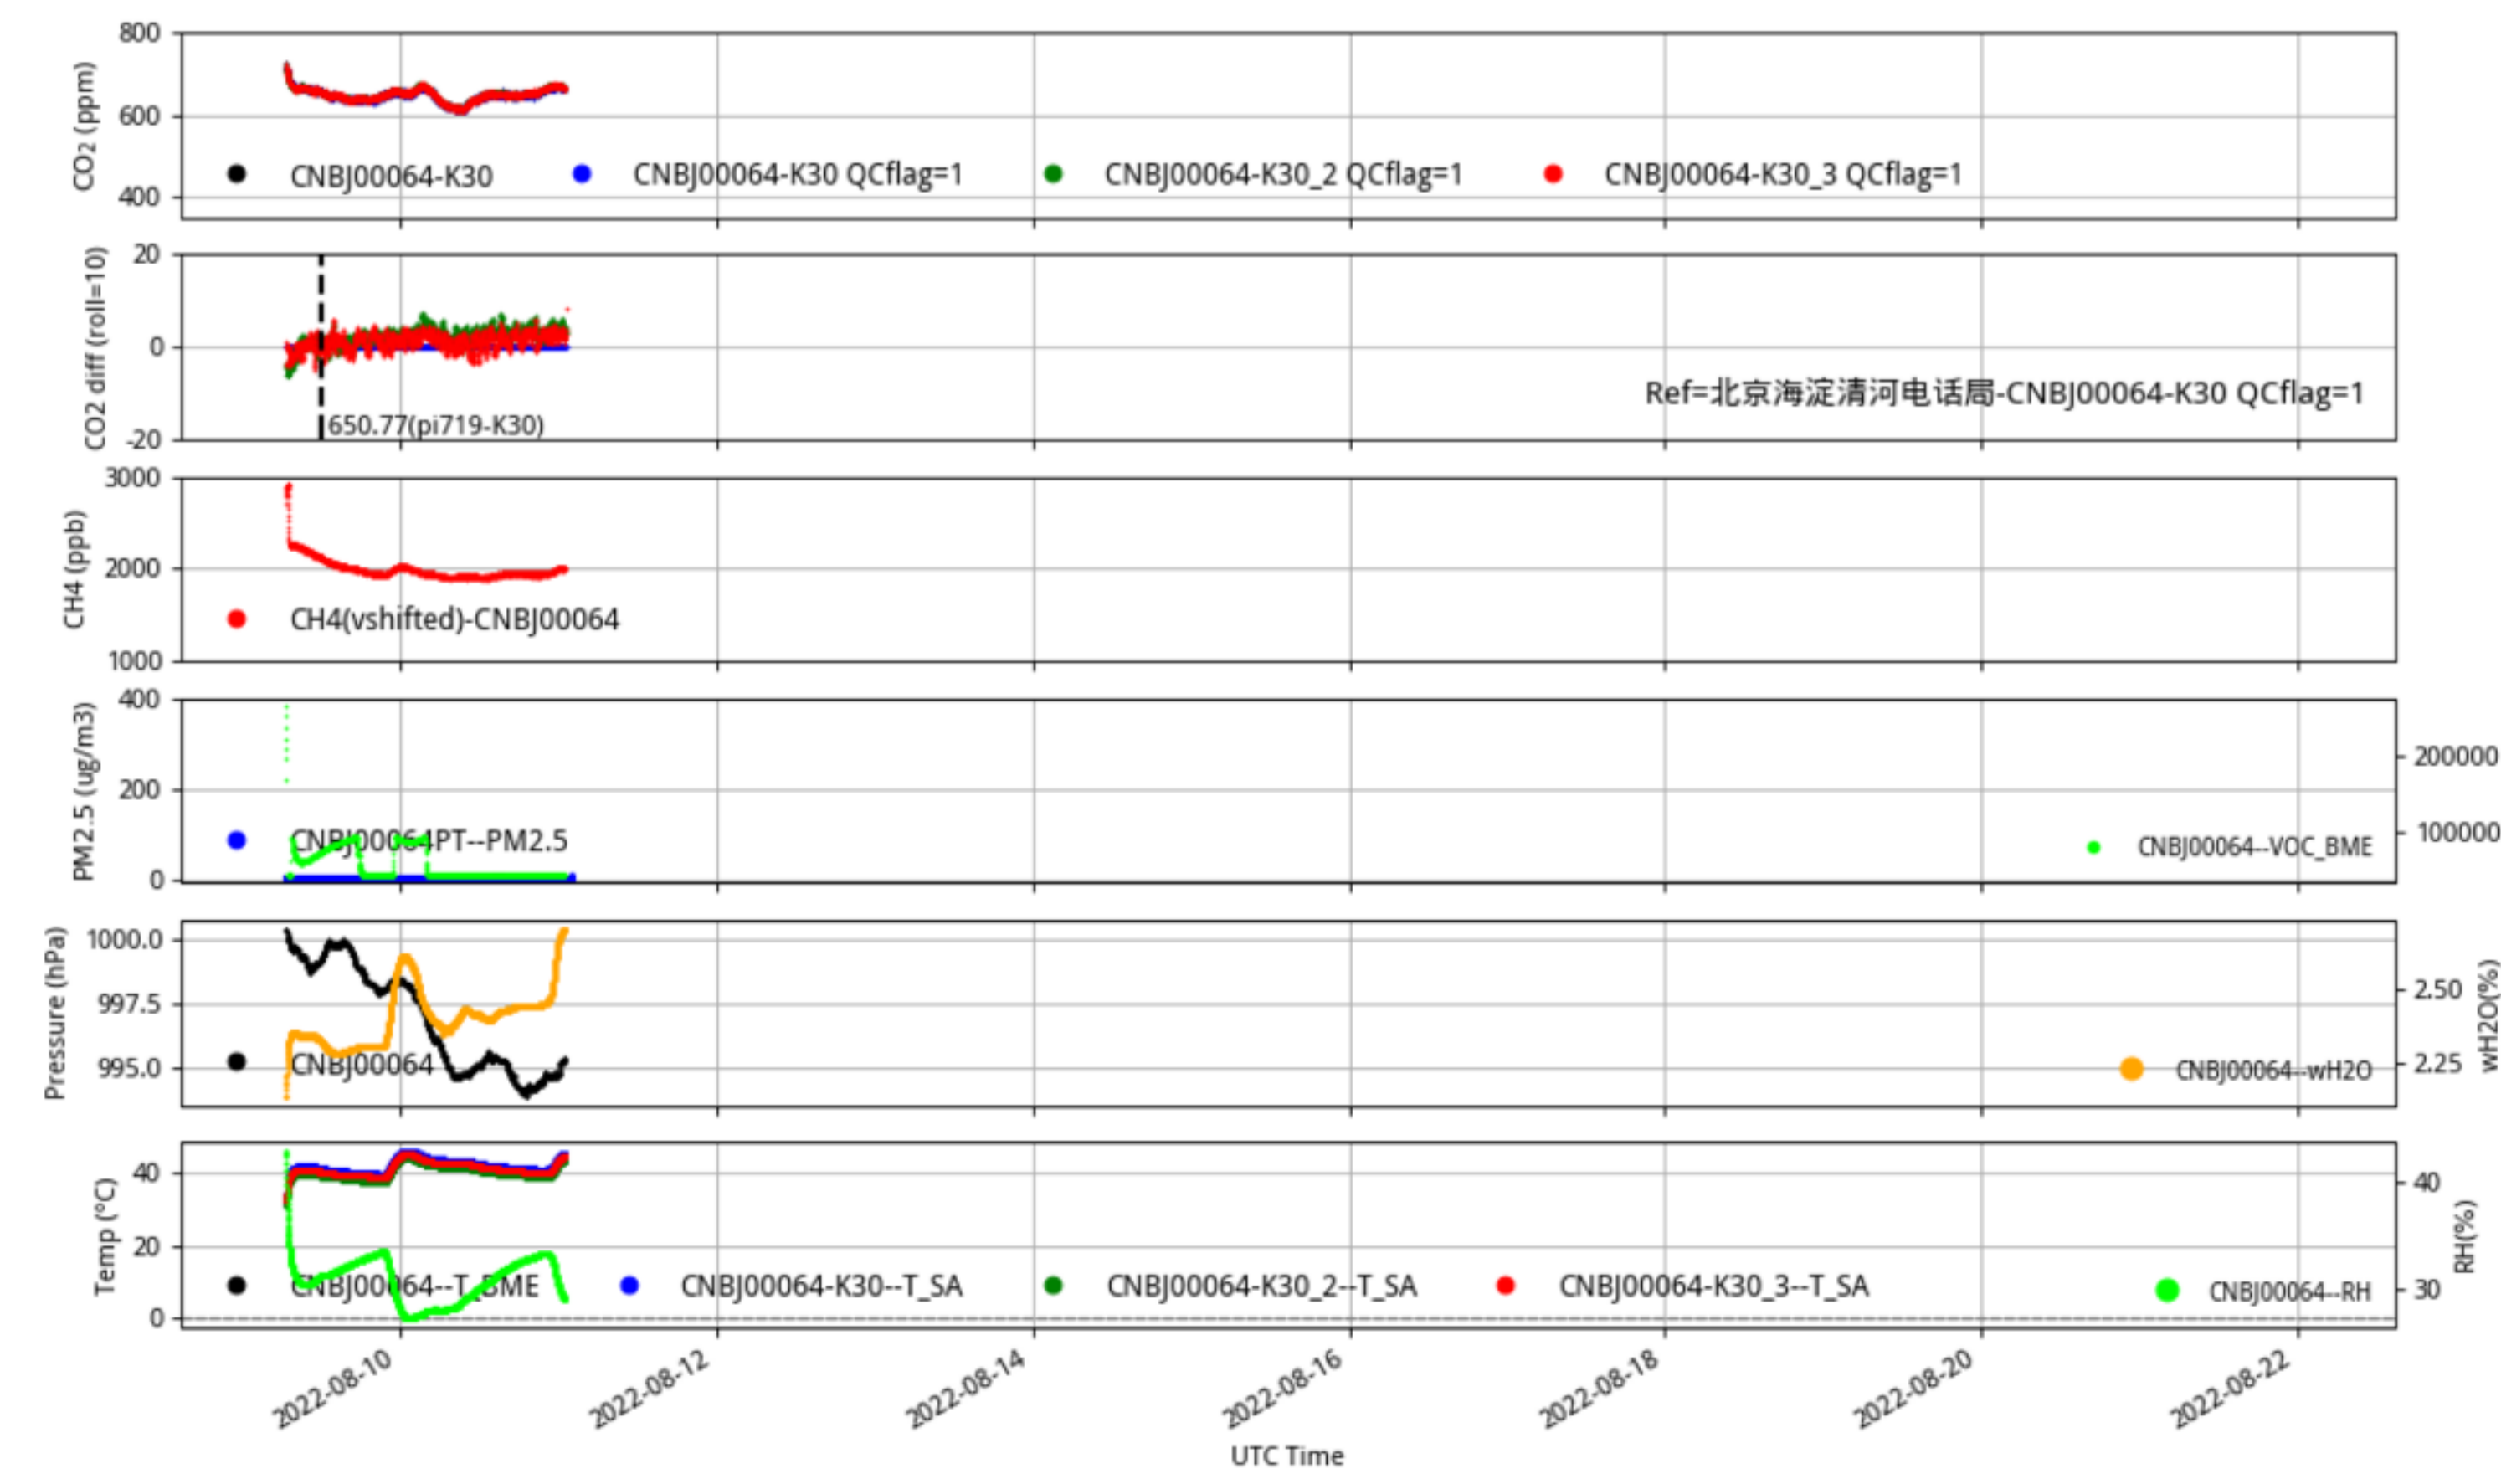

CNBj00057 JJJ_station min/L2.1 CNBJ00057--14-days

Plot created: 2022-08-22 14:51 UTC

CNBj00058 JJJ_station min/L2.1 CNBJ00058--14-days

Plot created: 2022-08-22 14:51 UTC

CNBj00059 JJJ_station min/L2.1 CNBJ00059--14-days

Plot created: 2022-08-22 14:51 UTC

CNBj00060 JJJ_station min/L2.1 CNBJ00060--14-days

Plot created: 2022-08-22 14:52 UTC

CNBj00062 JJJ_station min/L2.1 CNBJ00062--14-days

Plot created: 2022-08-22 14:52 UTC

CNBj00063 JJJ_station min/L2.1 CNBJ00063--14-days

Plot created: 2022-08-22 14:52 UTC

CNBj00064 JJJ_station min/L2.1 CNBJ00064--14-days

Plot created: 2022-08-22 14:52 UTC

CNBj00065 JJJ_station min/L2.1 CNBJ00065--14-days

Plot created: 2022-08-22 14:52 UTC

CNBj00066 JJJ_station min/L2.1 CNBJ00066--14-days

Plot created: 2022-08-22 14:53 UTC

CNBj00067 JJJ_station min/L2.1 CNBJ00067--14-days

Plot created: 2022-08-22 14:53 UTC