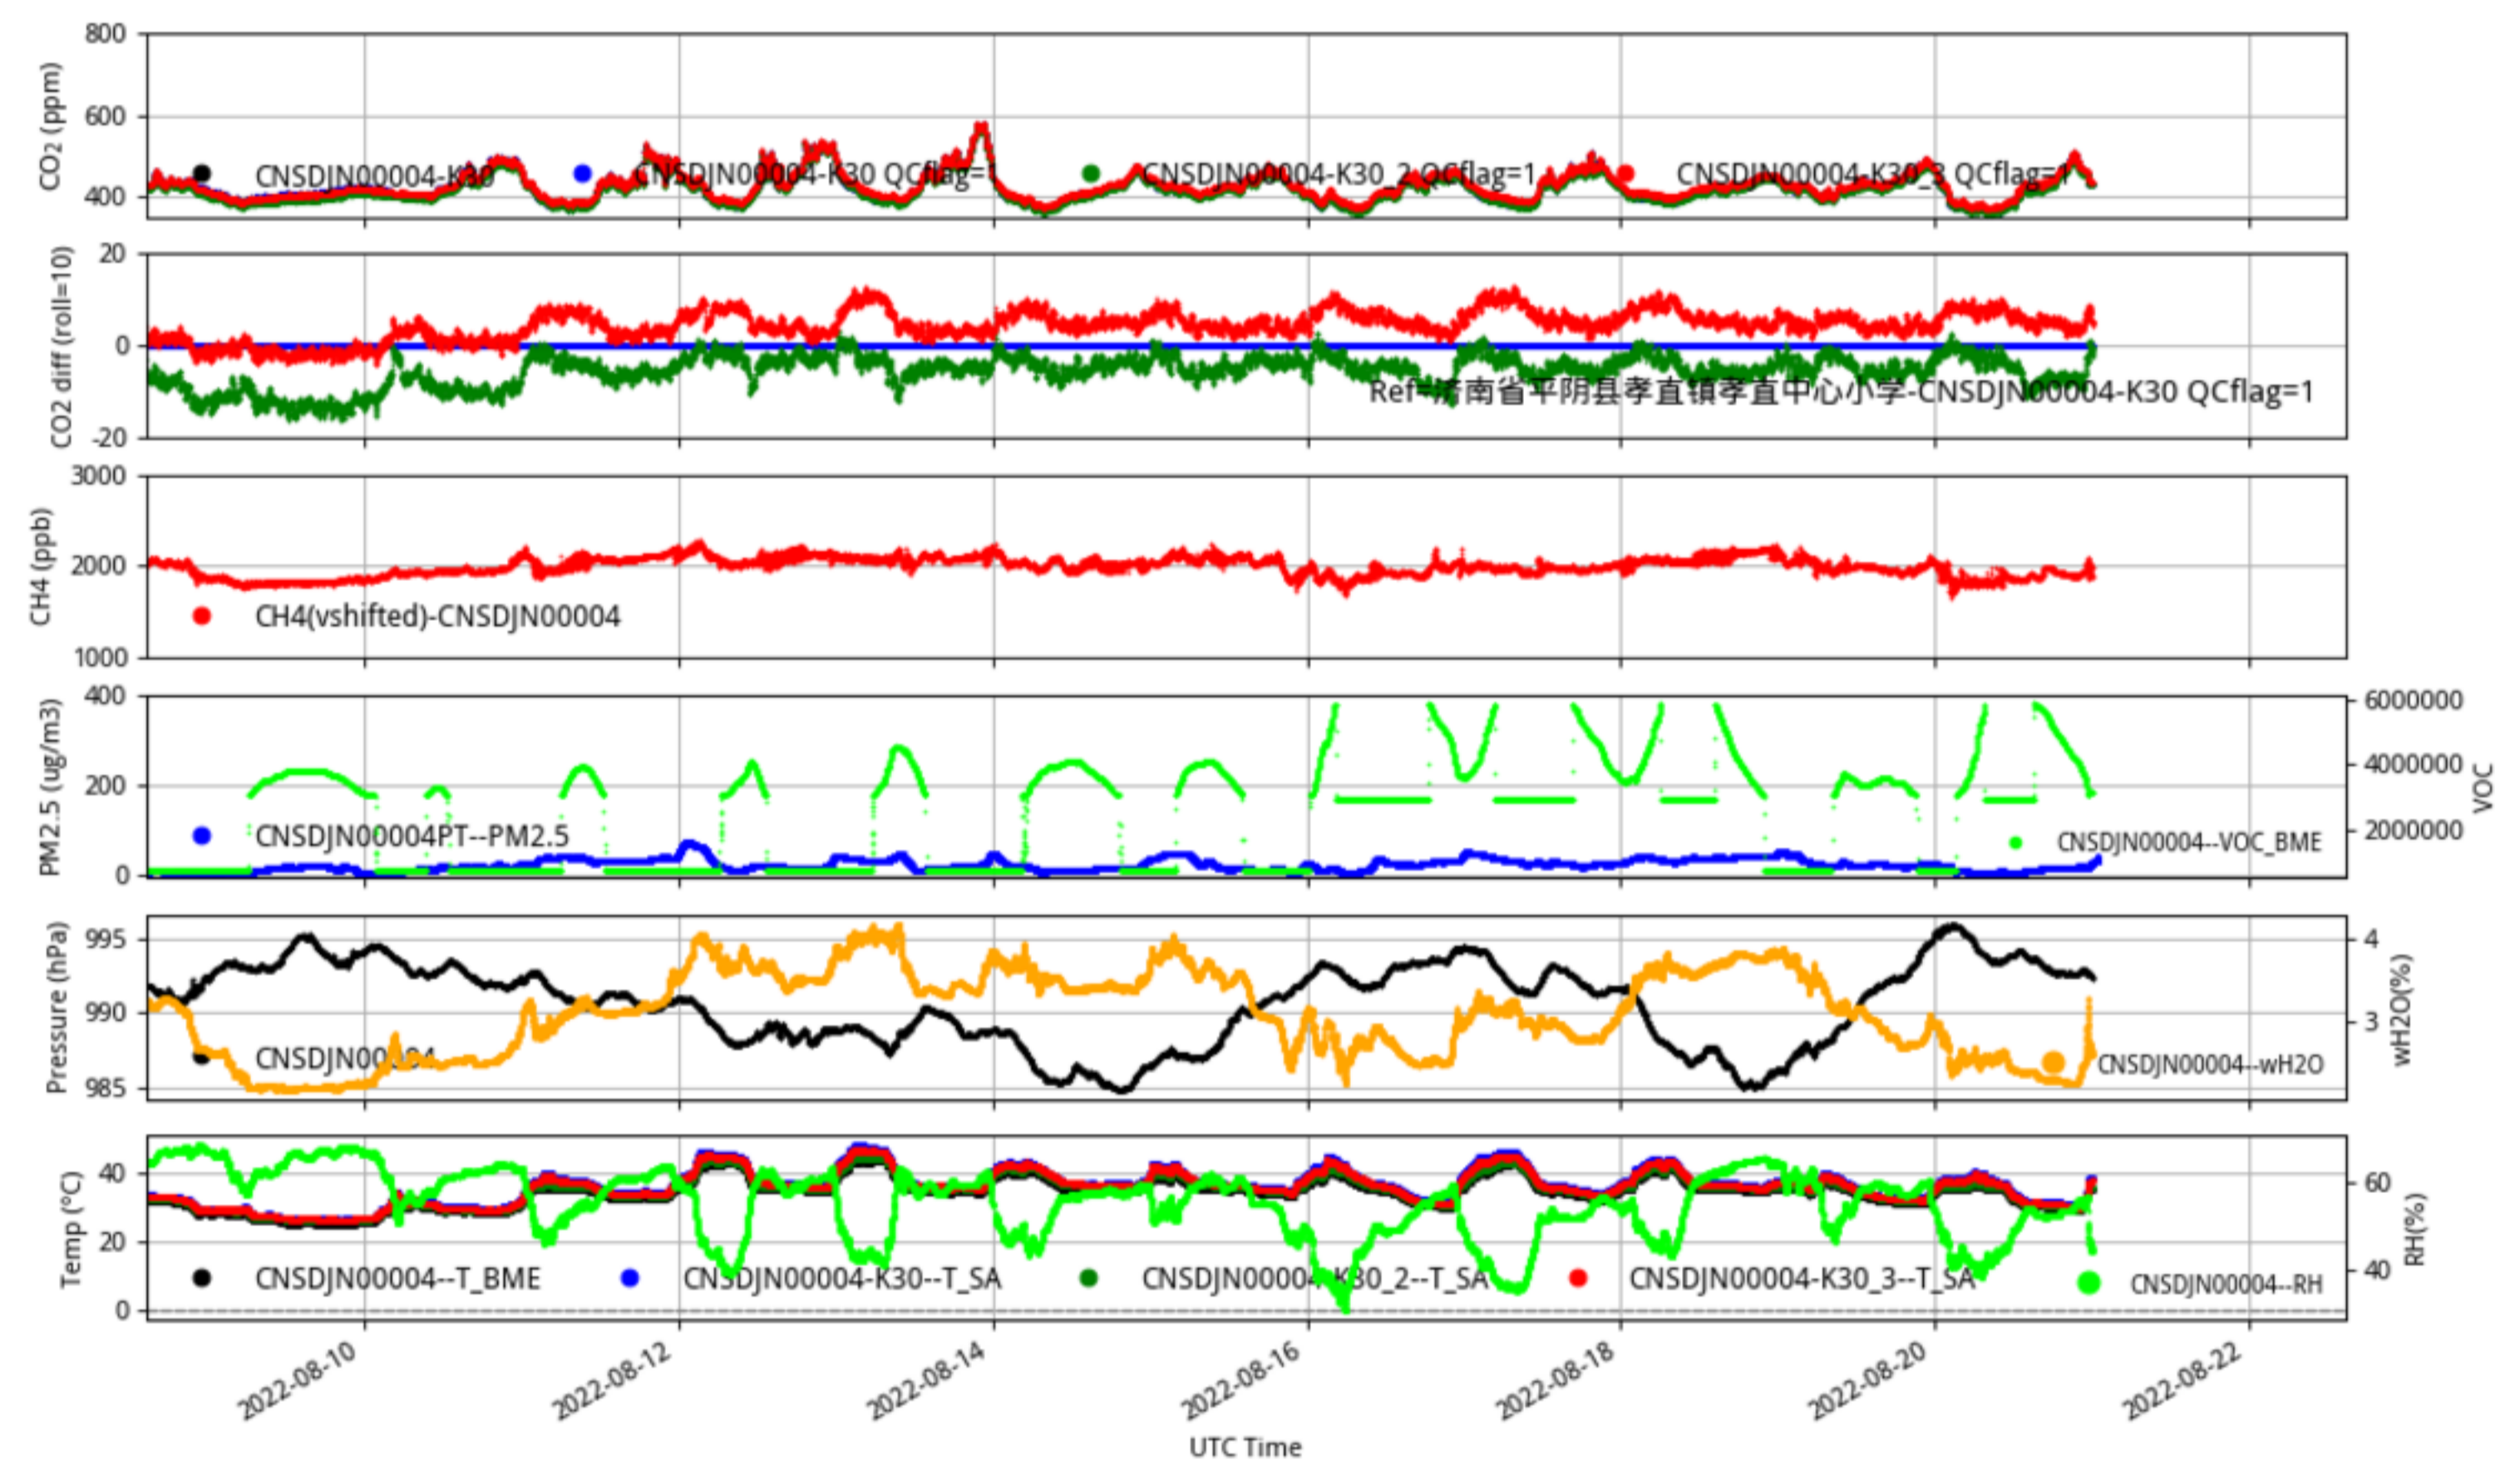

CNSDJN00004 JJJ_station min/L2.1 CNSDJN00004--14-days

Plot created: 2022-08-22 15:02 UTC