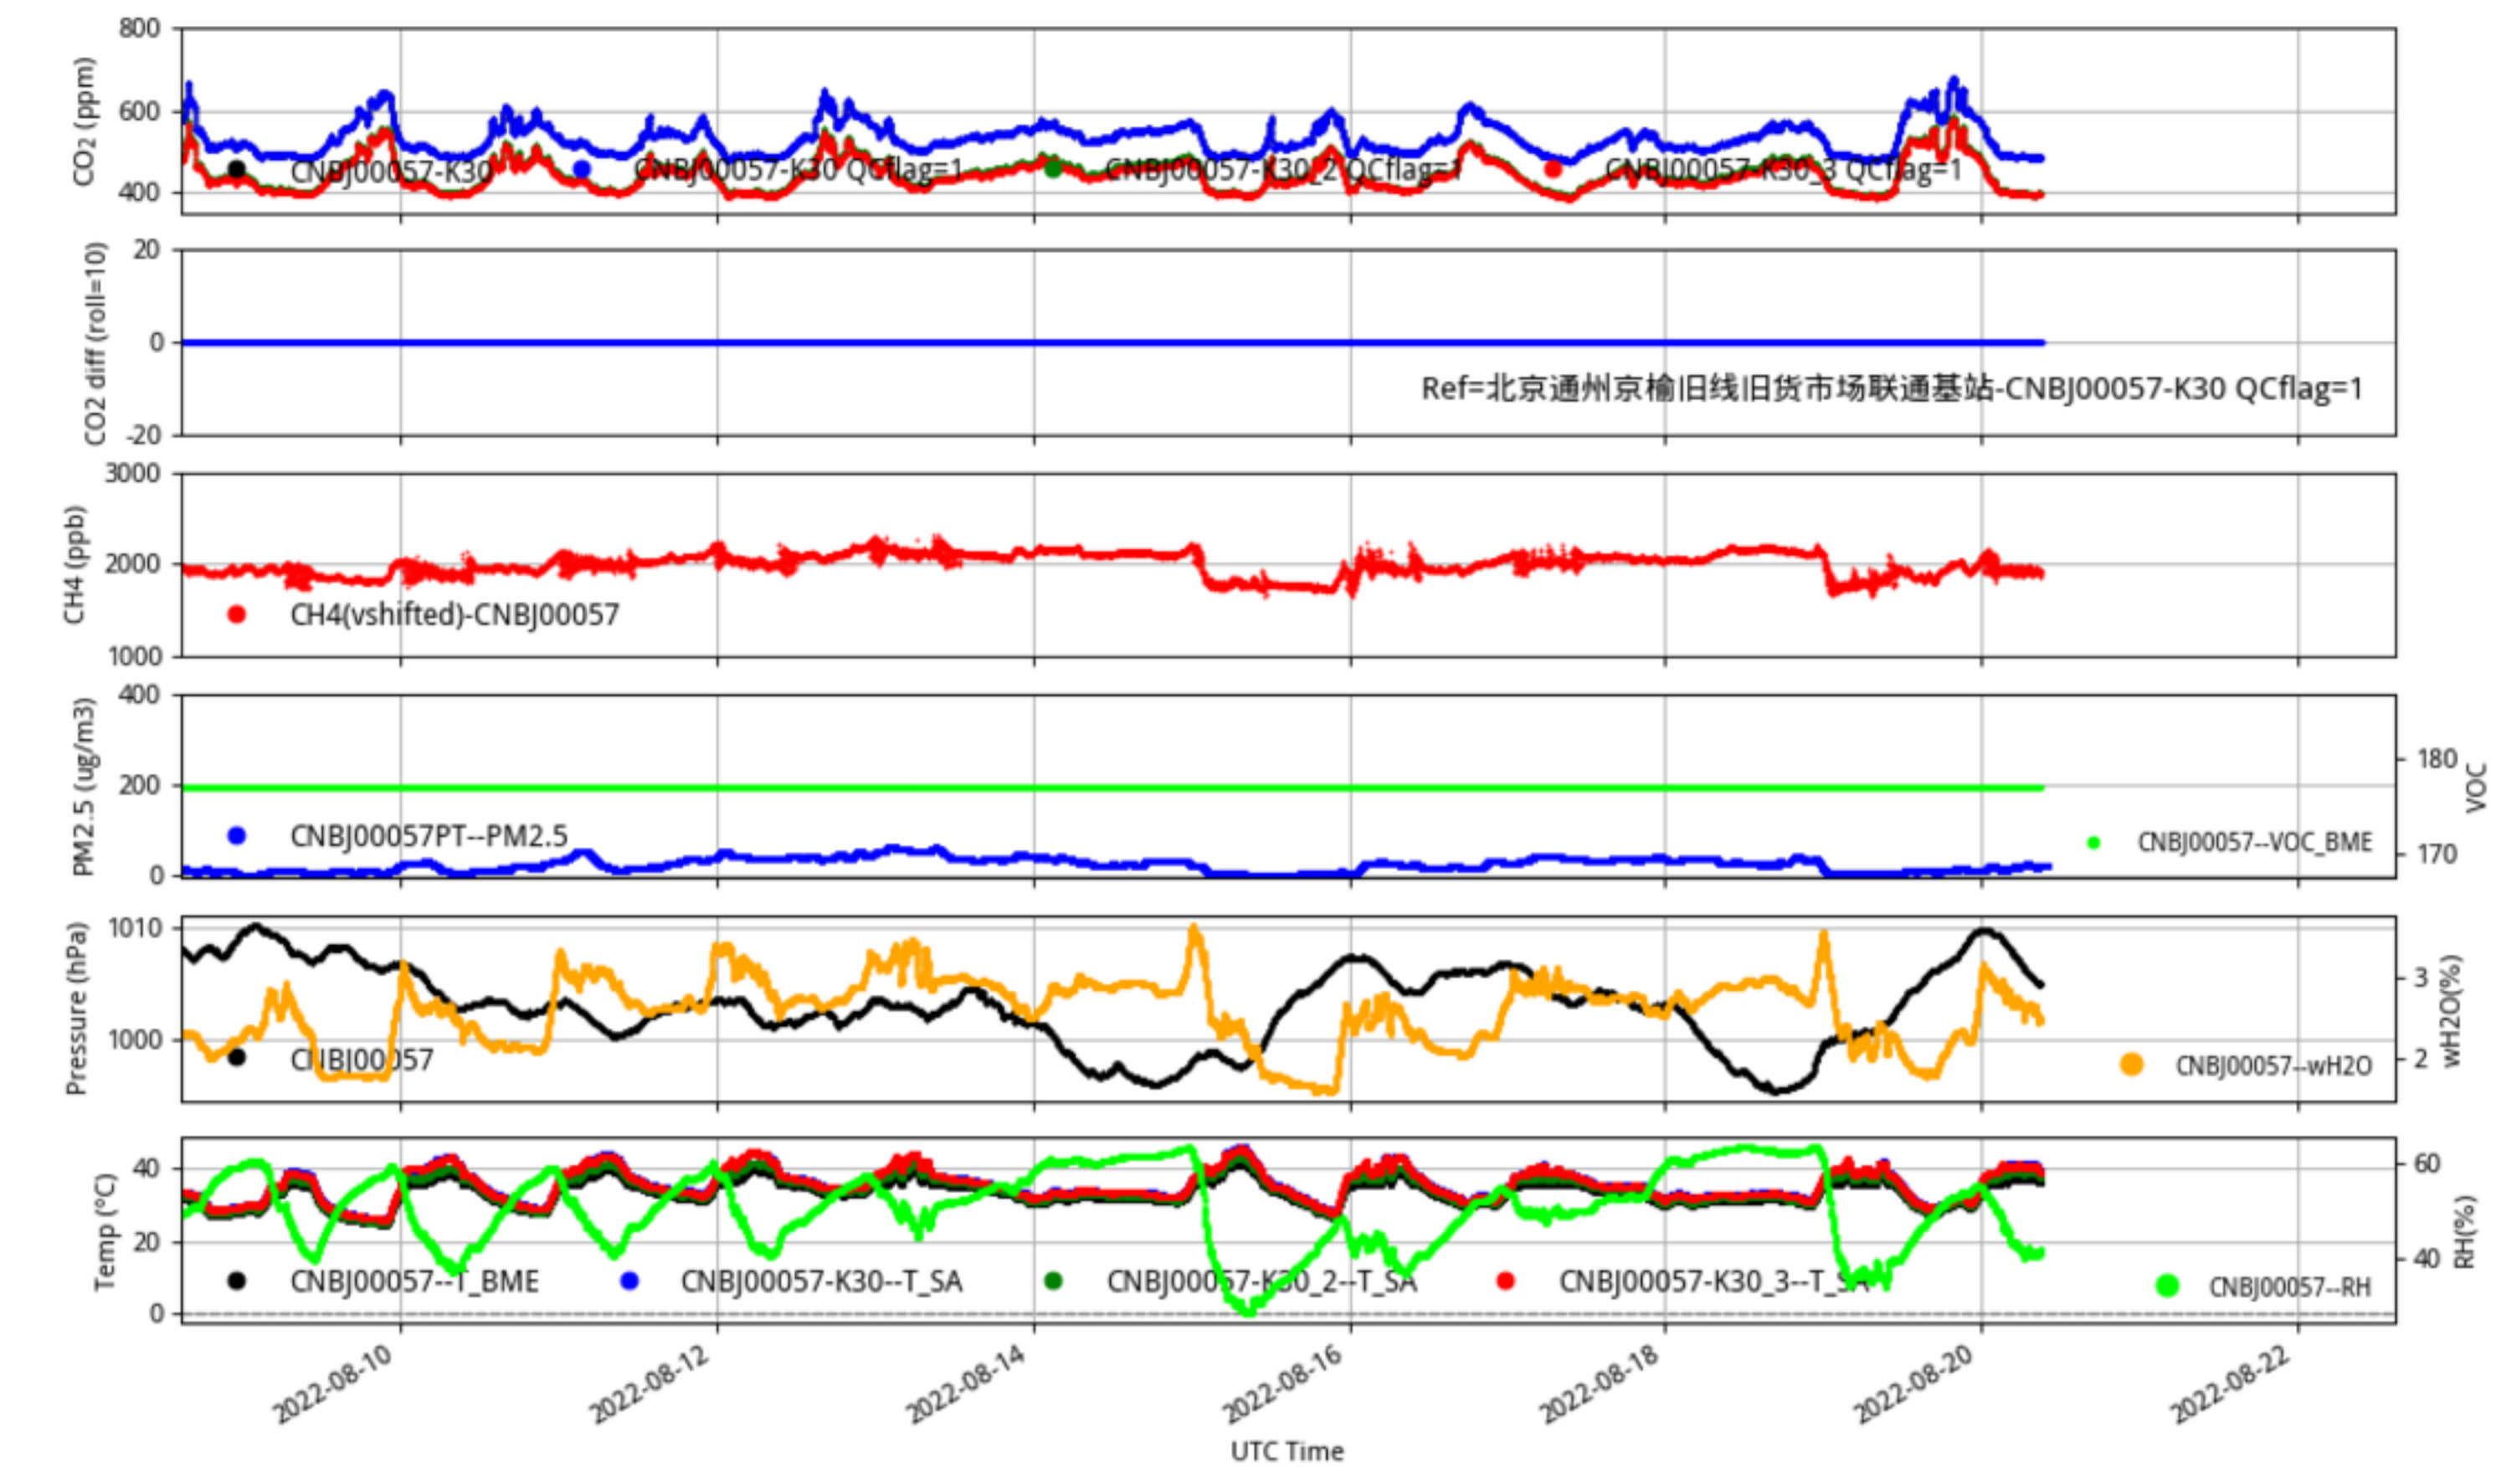

CNBj00026 JJJ_station min/L2.1 CNBj00026--14-days

CNBj00027 JJJ_station min/L2.1 CNBj00027--14-days

CNBj00028 JJJ_station min/L2.1 CNBj00028--14-days

CNBj00056 JJJ_station min/L2.1 CNBJ00056--14-days

Plot created: 2022-08-22 14:51 UTC

CNBj00057 JJJ_station min/L2.1 CNBJ00057--14-days

Plot created: 2022-08-22 14:51 UTC

CNBj00058 JJJ_station min/L2.1 CNBJ00058--14-days

Plot created: 2022-08-22 14:51 UTC

CNBj00059 JJJ_station min/L2.1 CNBJ00059--14-days