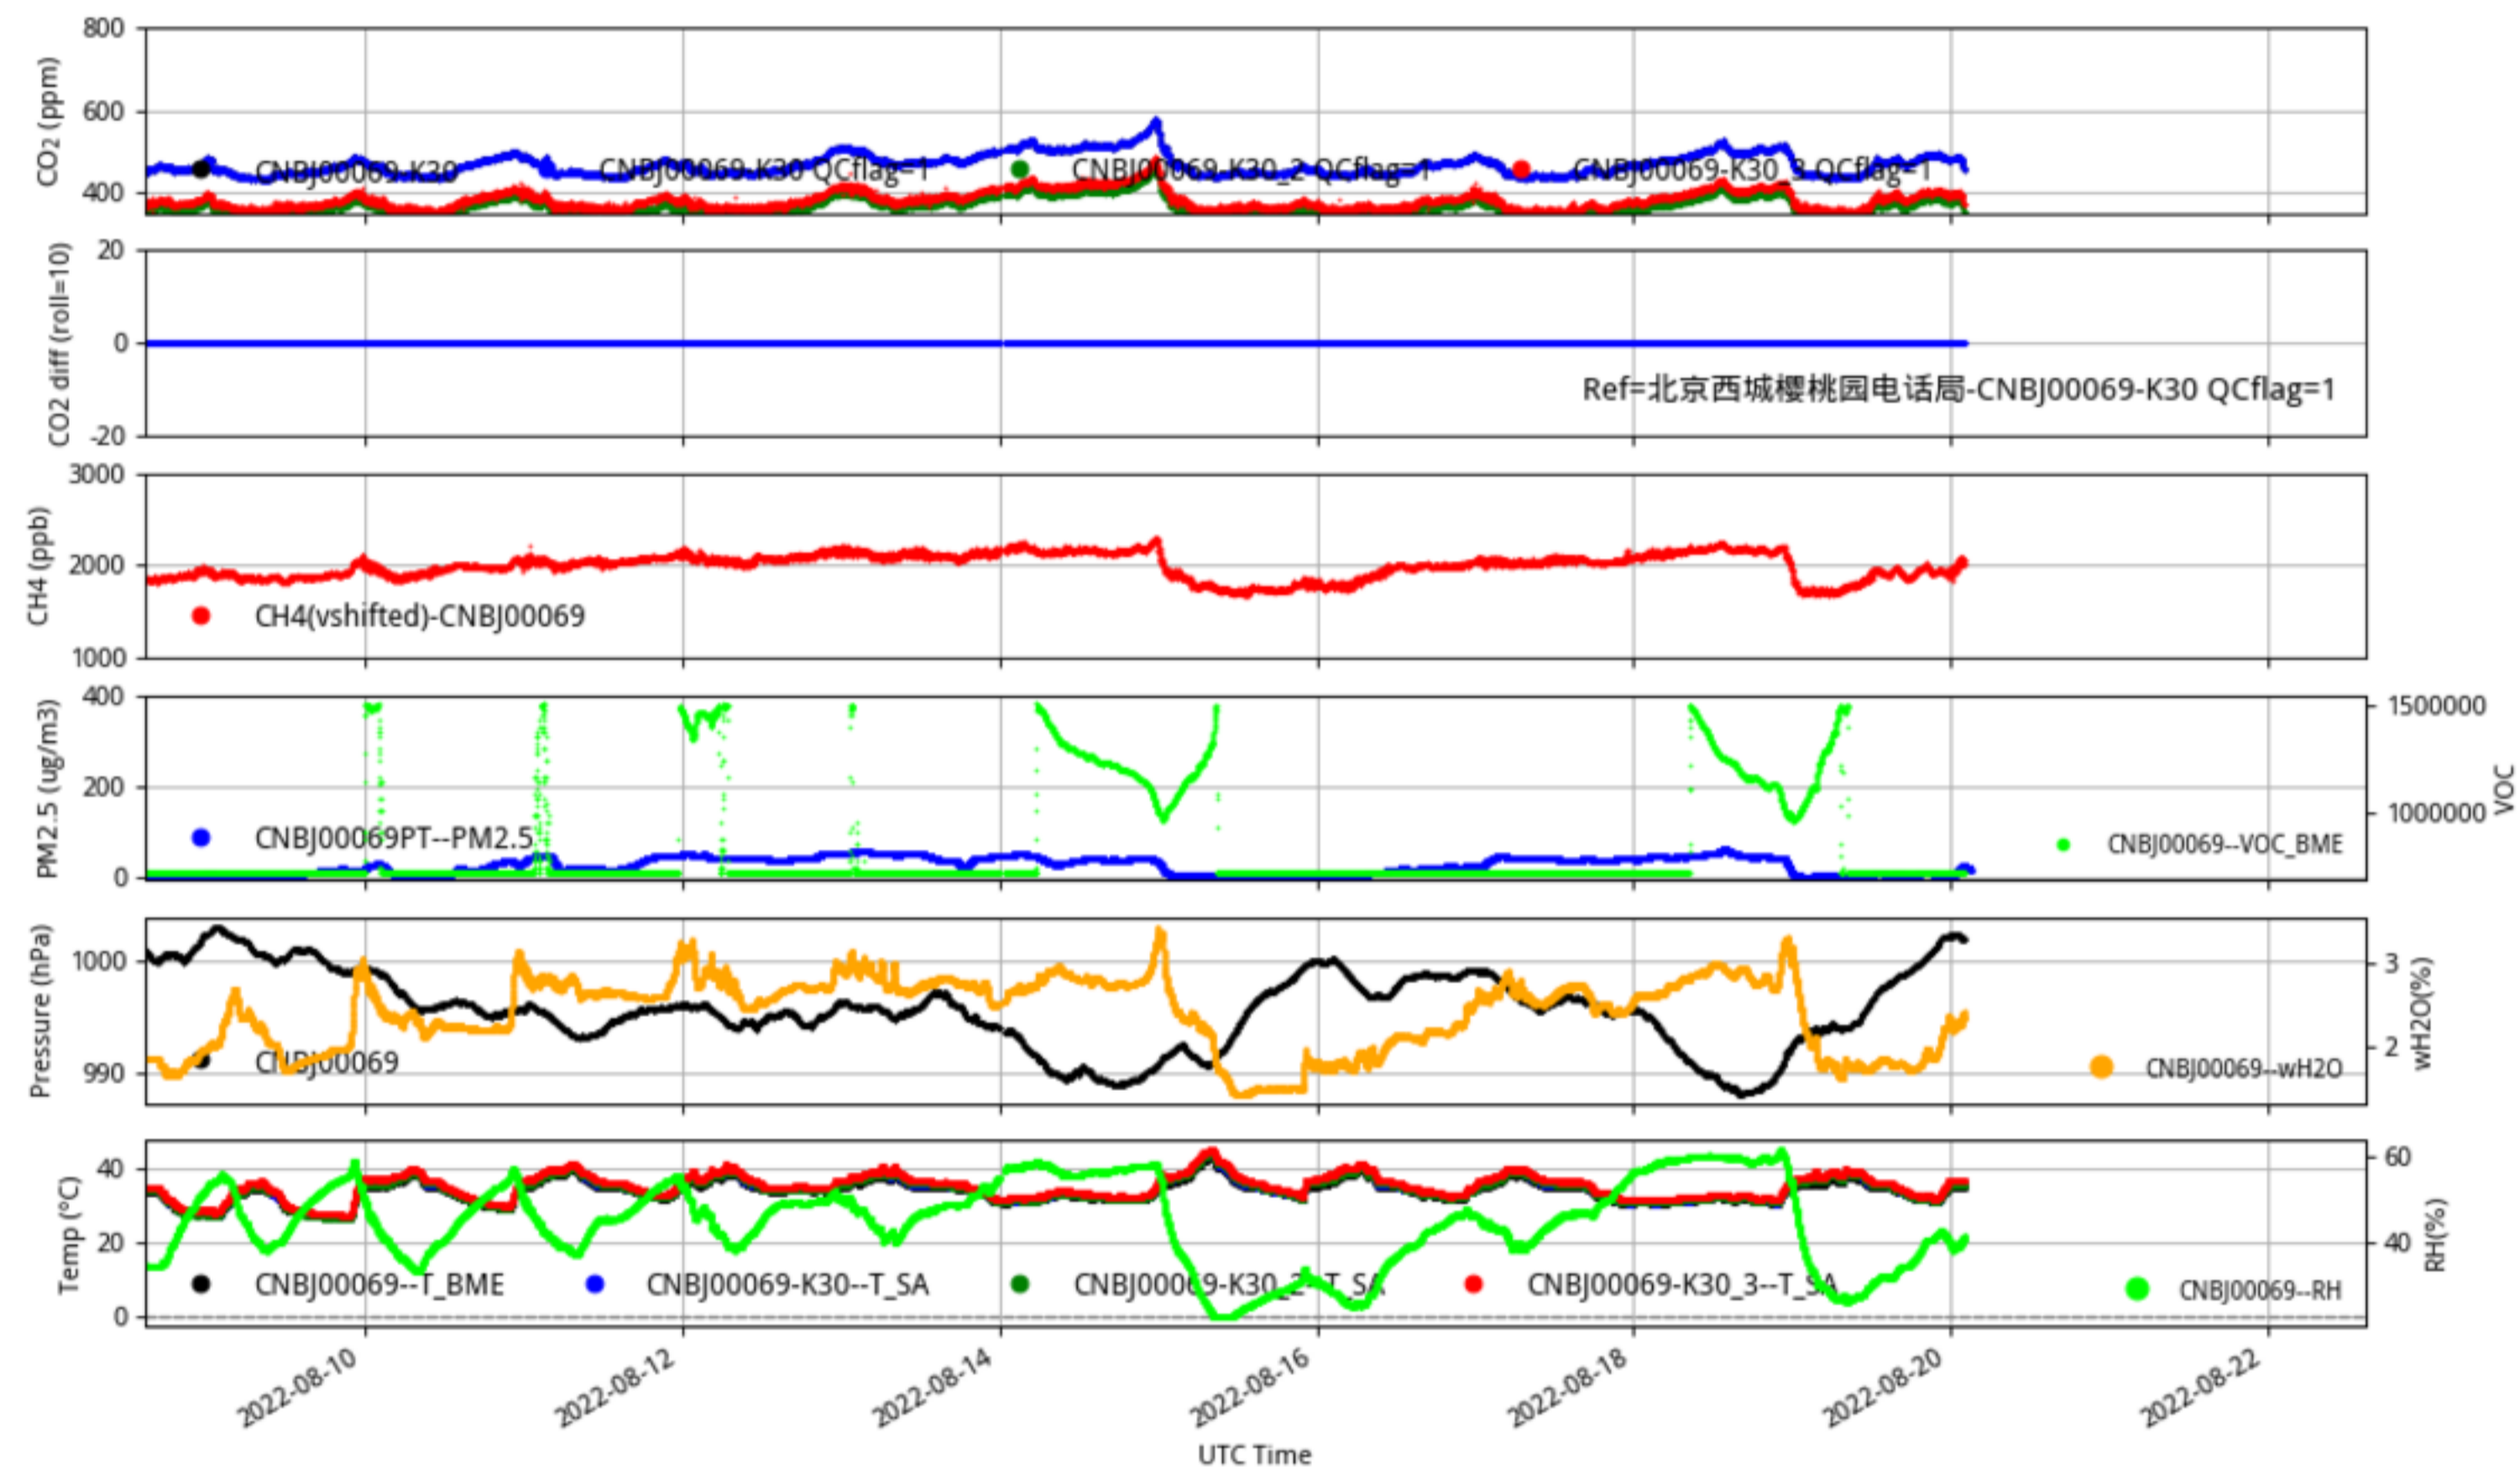

Plot created: 2022-08-22 14:52 UTC

CNBj00066 JJJ_station min/L2.1 CNBJ00066--14-days

Plot created: 2022-08-22 14:53 UTC

CNBj00067 JJJ_station min/L2.1 CNBJ00067--14-days

Plot created: 2022-08-22 14:53 UTC

CNBj00068 JJJ_station min/L2.1 CNBJ00068--14-days

Plot created: 2022-08-22 14:53 UTC

CNBj00069 JJJ_station min/L2.1 CNBJ00069--14-days

Plot created: 2022-08-22 14:53 UTC

CNBj00072 JJJ_station min/L2.1 CNBJ00072--14-days