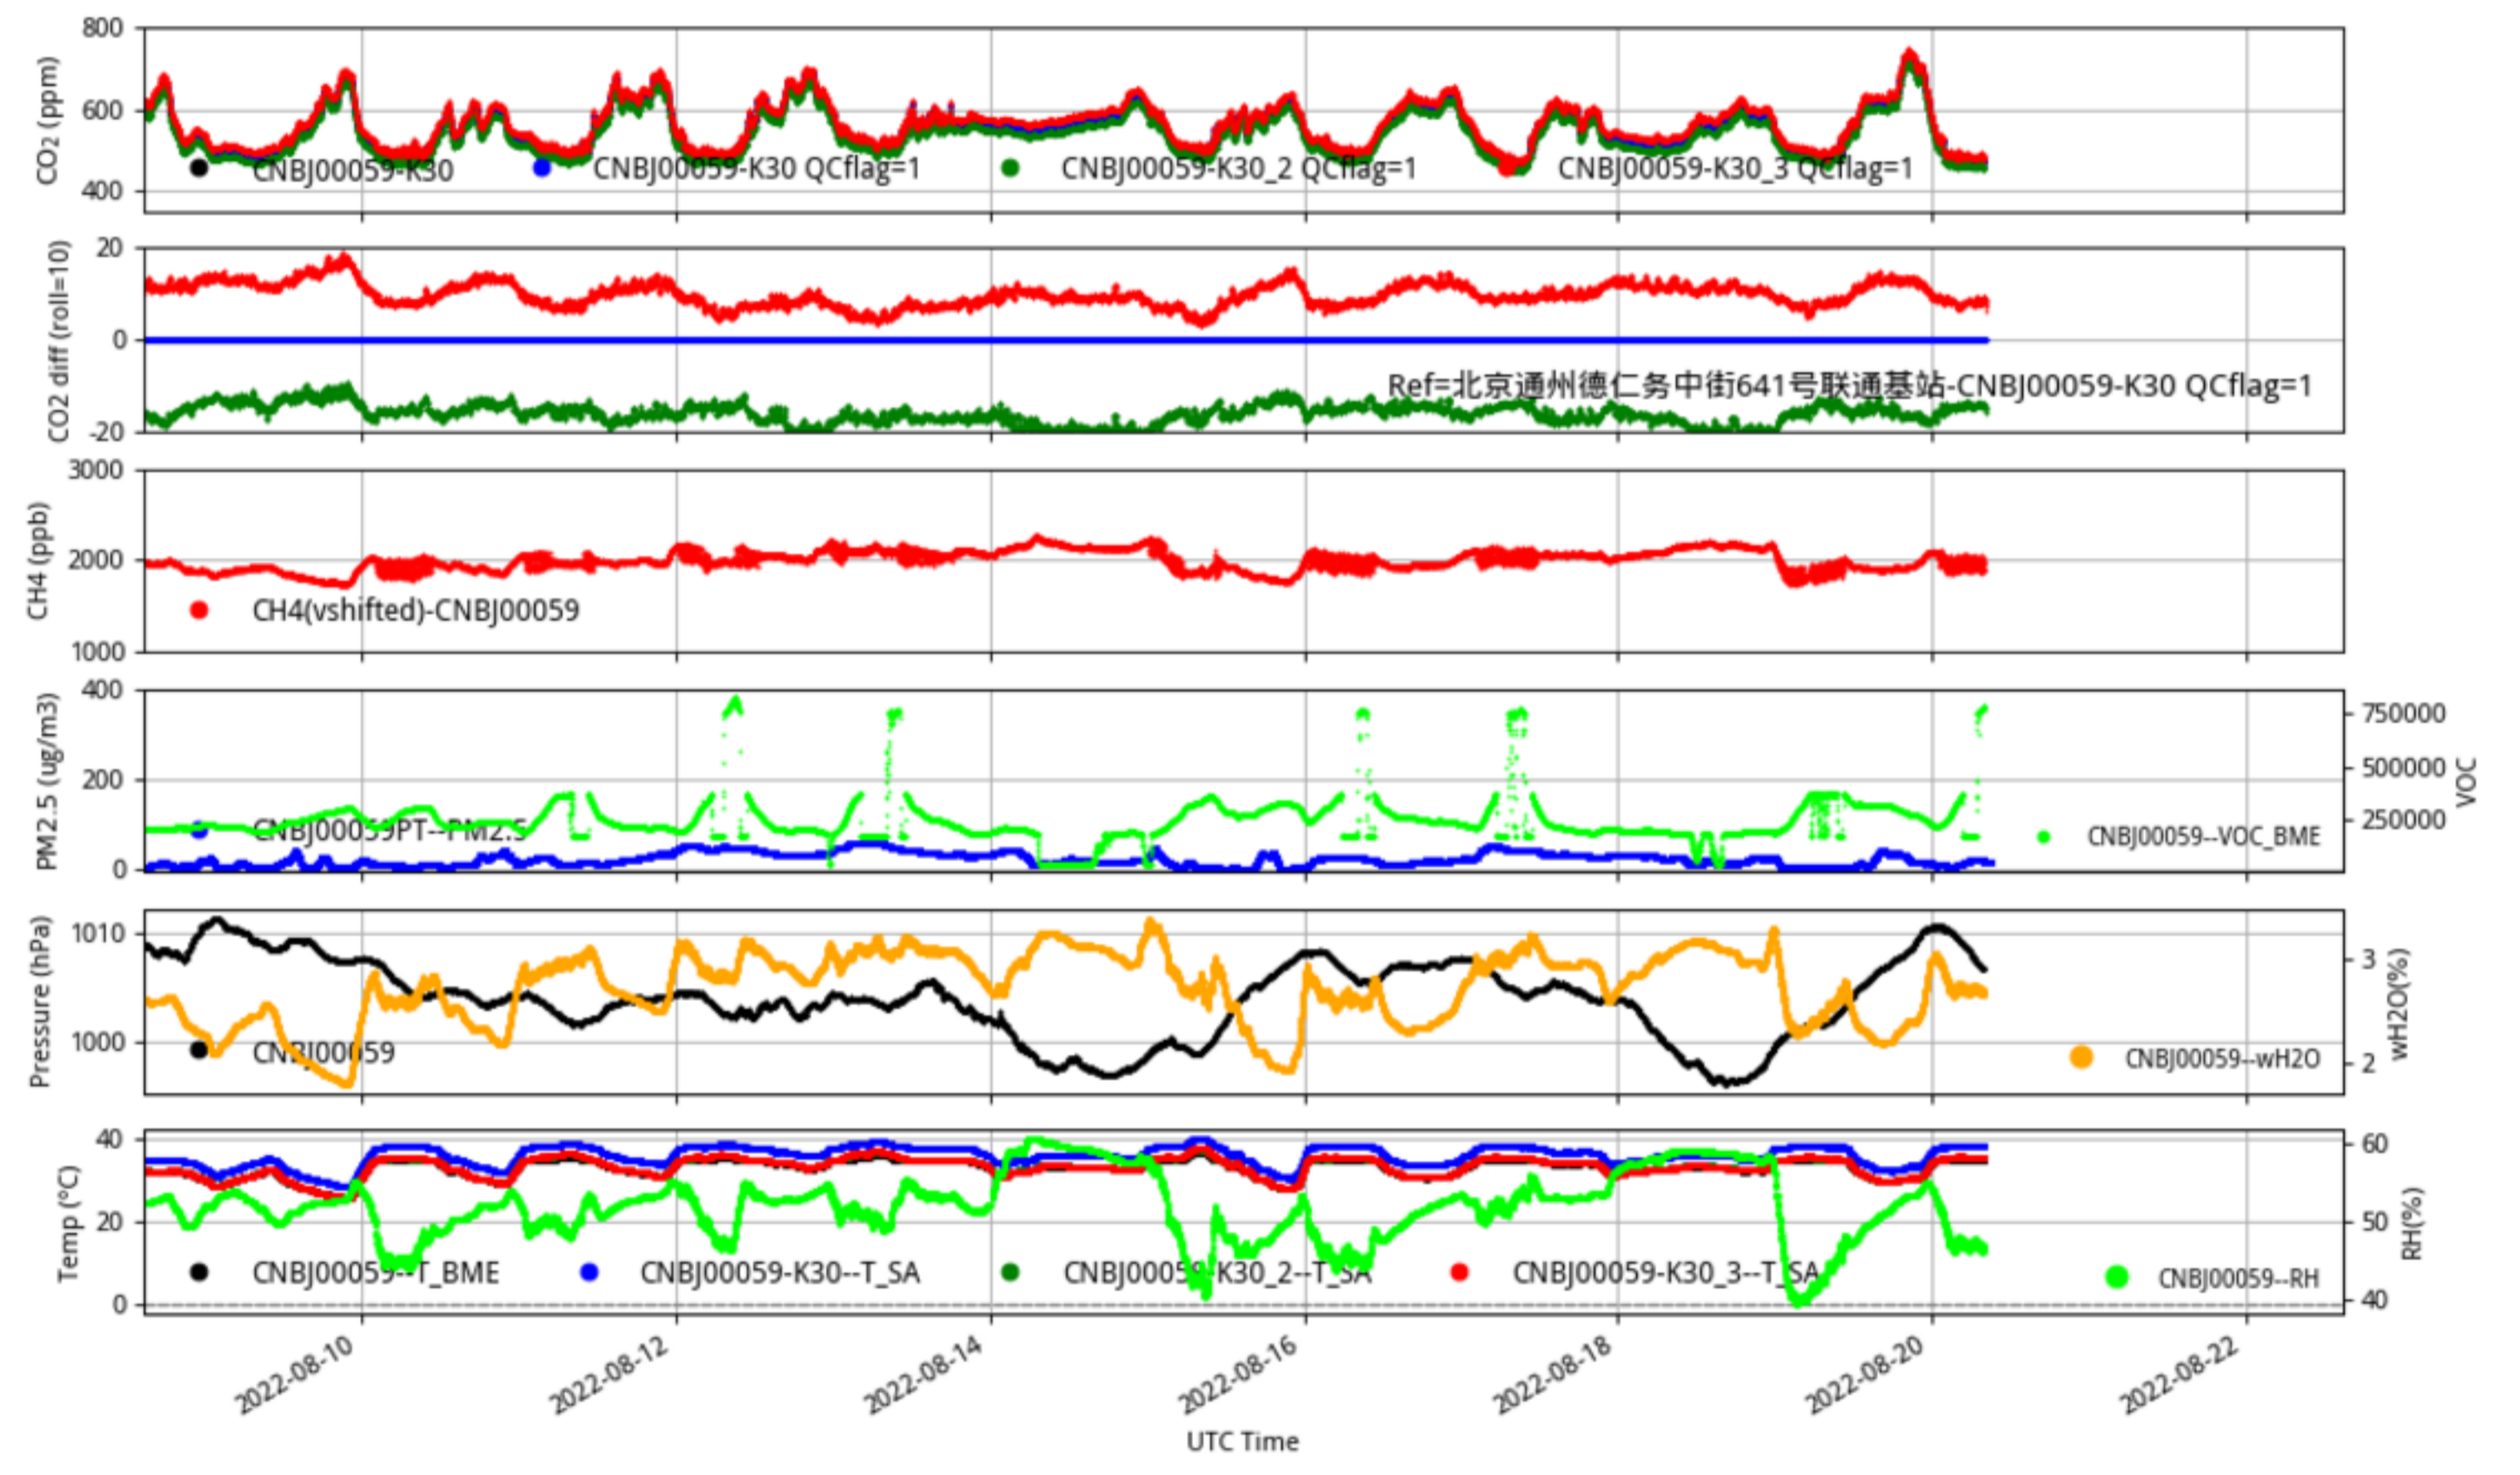

CNBj00057 JJJ_station min/L2.1 CNBJ00057--14-days

Plot created: 2022-08-22 14:51 UTC

CNBj00058 JJJ_station min/L2.1 CNBJ00058--14-days

Plot created: 2022-08-22 14:51 UTC

CNBj00059 JJJ_station min/L2.1 CNBJ00059--14-days

Plot created: 2022-08-22 14:51 UTC

CNBj00060 JJJ_station min/L2.1 CNBJ00060--14-days

Plot created: 2022-08-22 14:52 UTC

CNBj00062 JJJ_station min/L2.1 CNBJ00062--14-days

Plot created: 2022-08-22 14:52 UTC