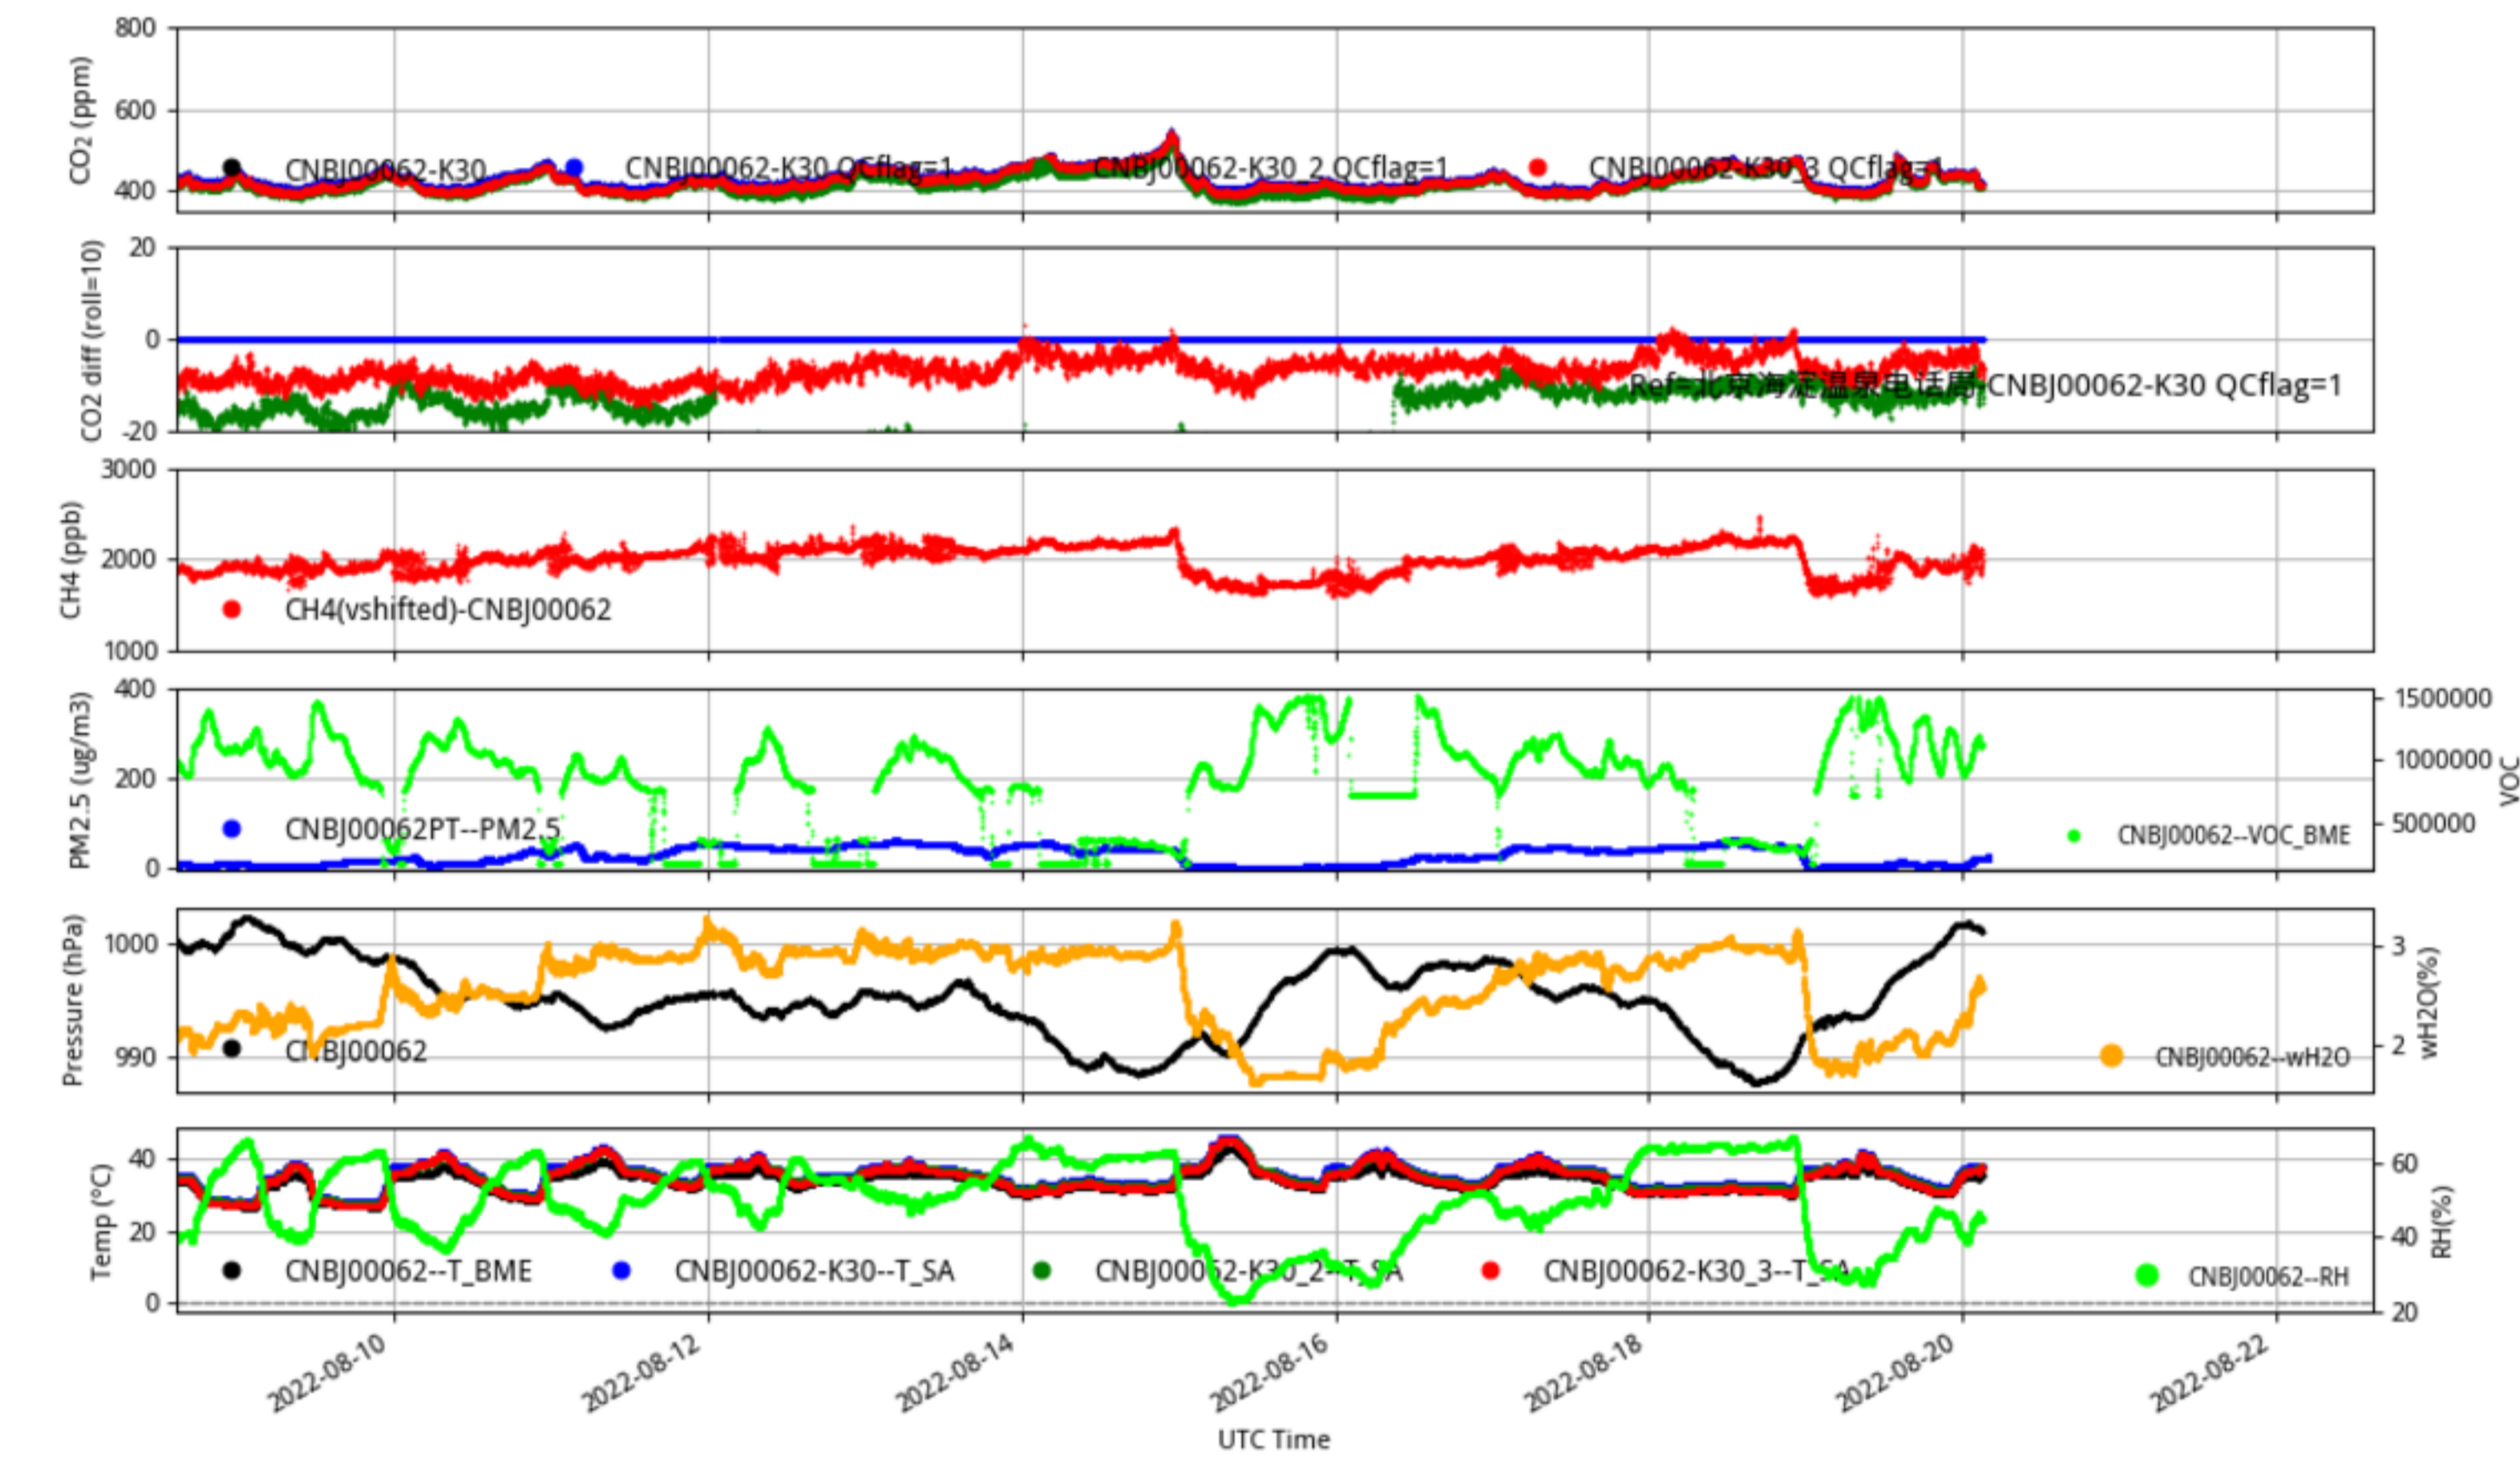

CNBj00026 JJJ_station min/L2.1 CNBj00026--14-days

CNBj00027 JJJ_station min/L2.1 CNBj00027--14-days

CNBj00028 JJJ_station min/L2.1 CNBj00028--14-days

CNBj00056 JJJ_station min/L2.1 CNBJ00056--14-days

Plot created: 2022-08-22 14:51 UTC

CNBj00057 JJJ_station min/L2.1 CNBJ00057--14-days

Plot created: 2022-08-22 14:51 UTC

CNBj00058 JJJ_station min/L2.1 CNBJ00058--14-days

Plot created: 2022-08-22 14:51 UTC

CNBj00059 JJJ_station min/L2.1 CNBJ00059--14-days

Plot created: 2022-08-22 14:51 UTC

CNBj00060 JJJ_station min/L2.1 CNBJ00060--14-days

Plot created: 2022-08-22 14:52 UTC

CNBj00062 JJJ_station min/L2.1 CNBJ00062--14-days

Plot created: 2022-08-22 14:52 UTC