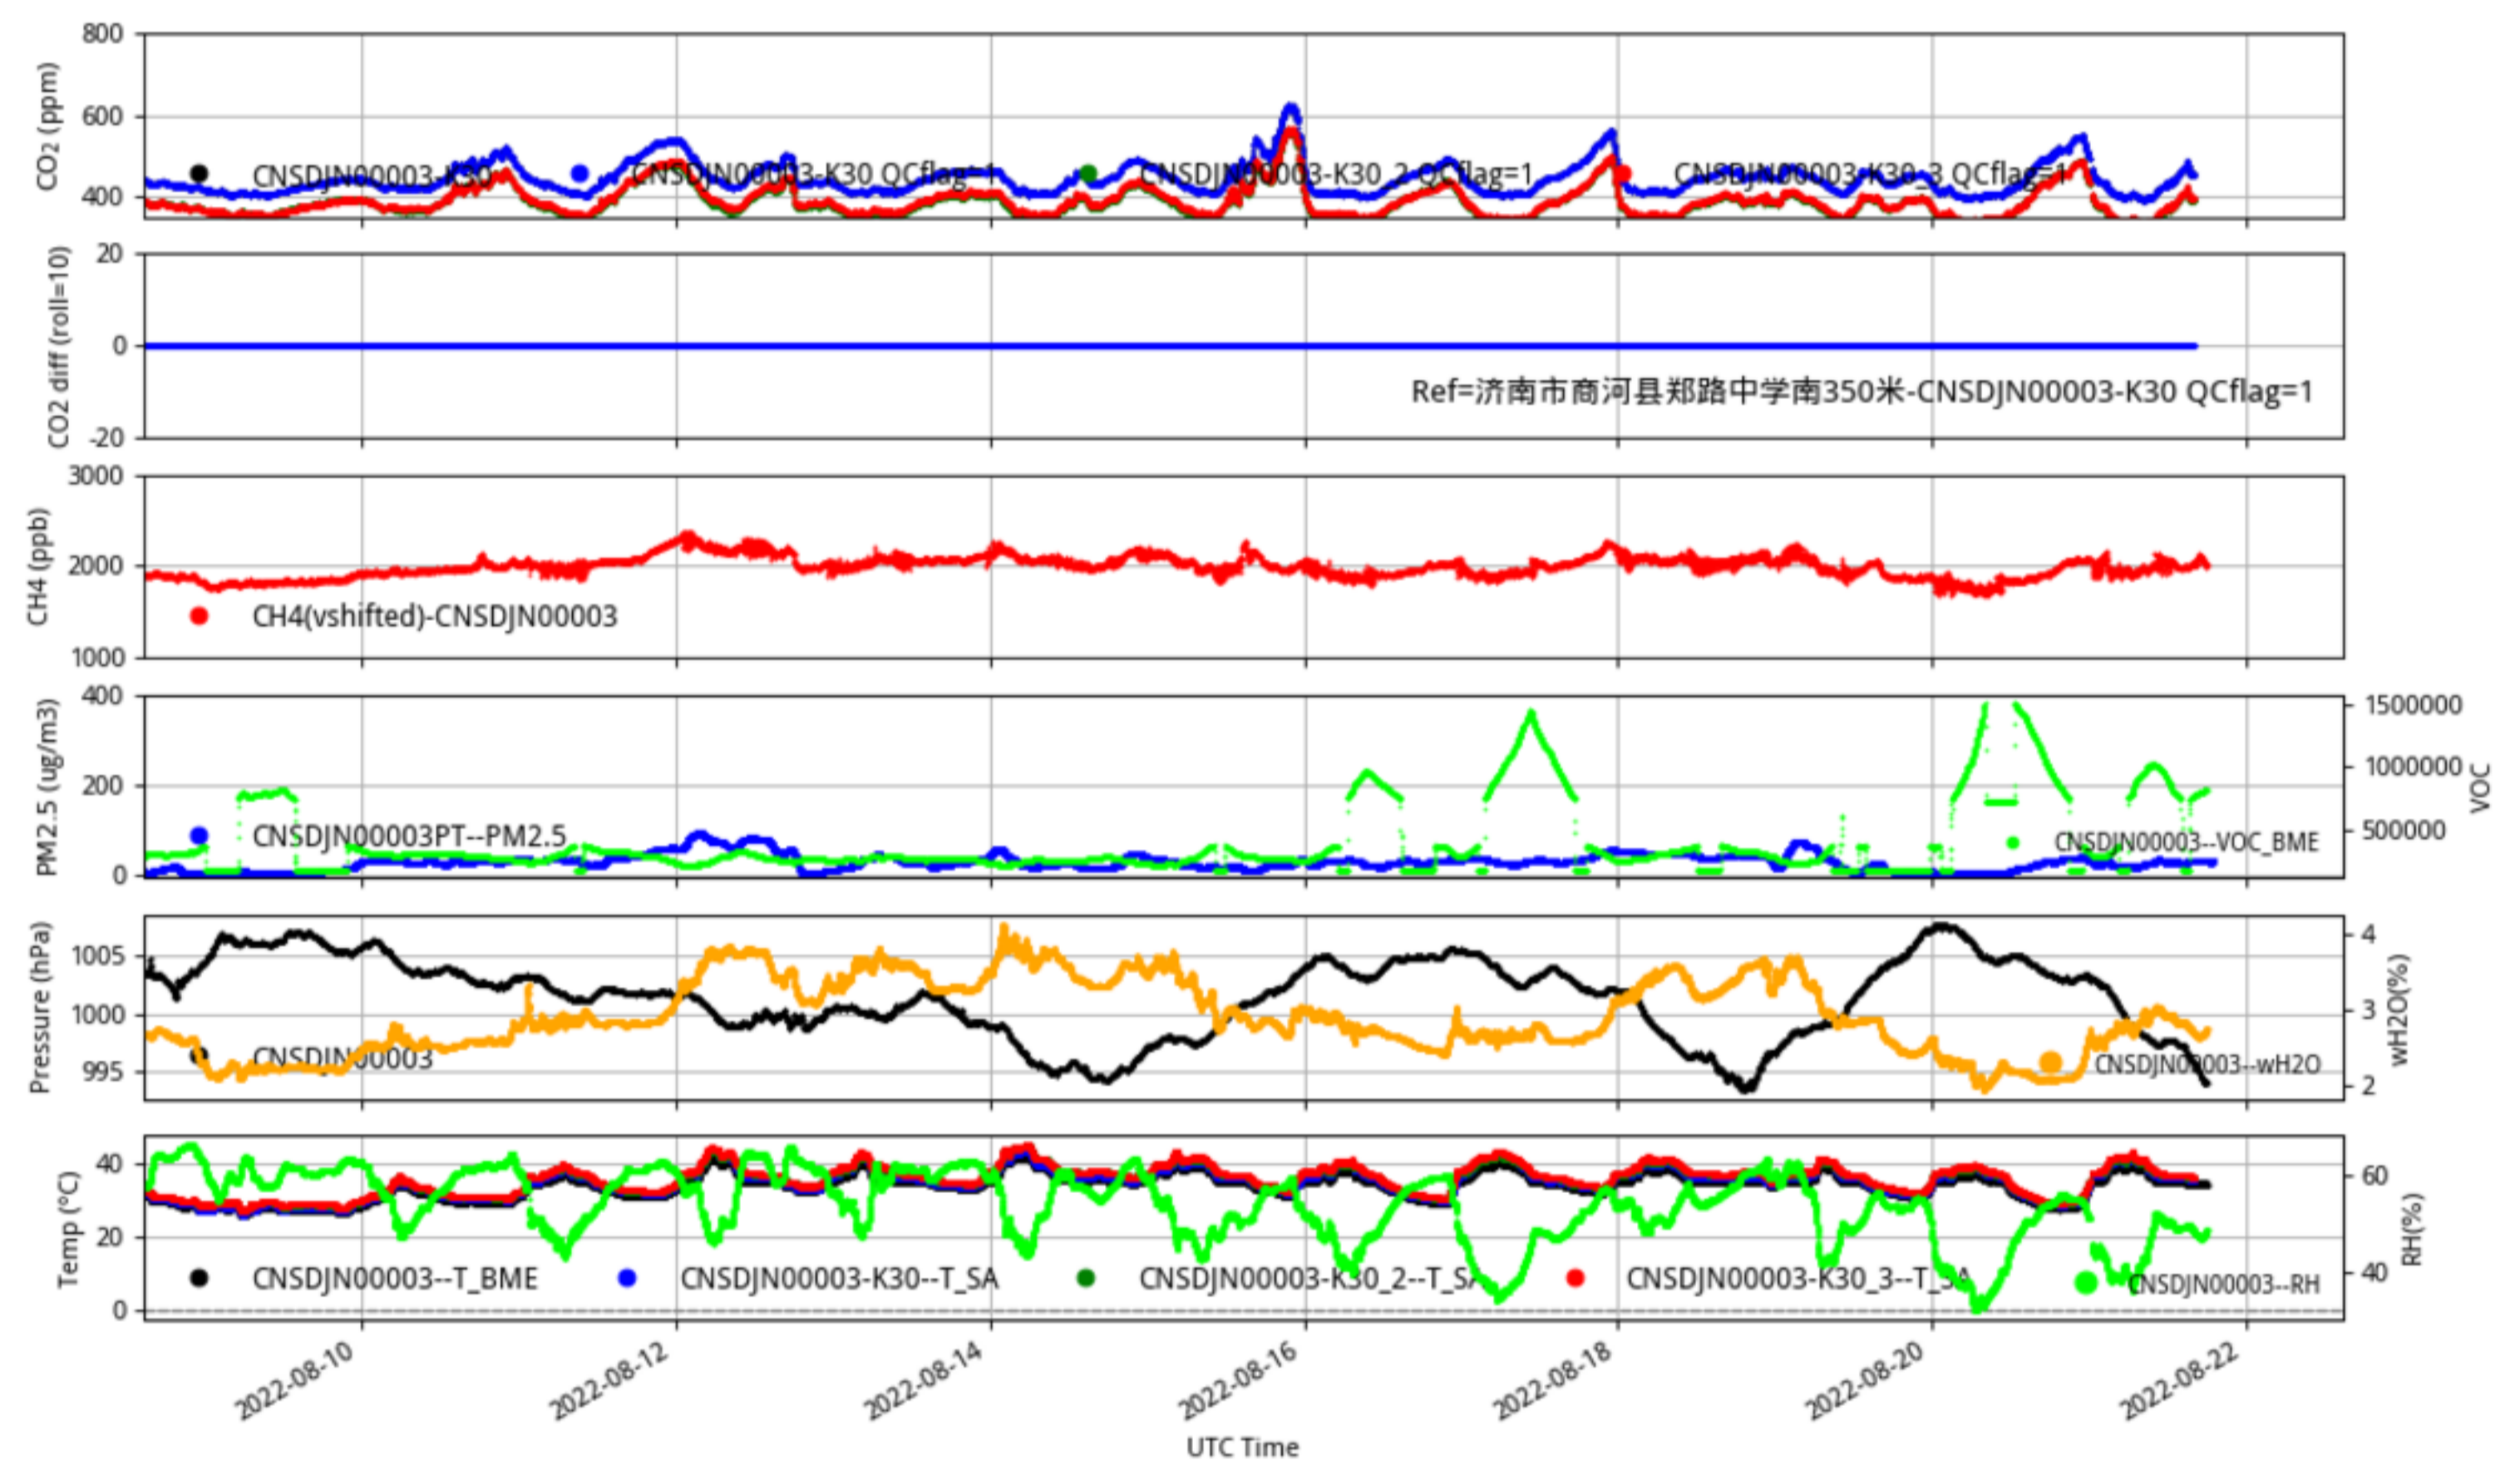

CNSDJN00001 JJJ_station min/L2.1 CNSDJN00001--14-days

Plot created: 2022-08-22 15:01 UTC

CNSDJN00002 JJJ_station min/L2.1 CNSDJN00002--14-days

Plot created: 2022-08-22 15:01 UTC

CNSDJN00003 JJJ_station min/L2.1 CNSDJN00003--14-days