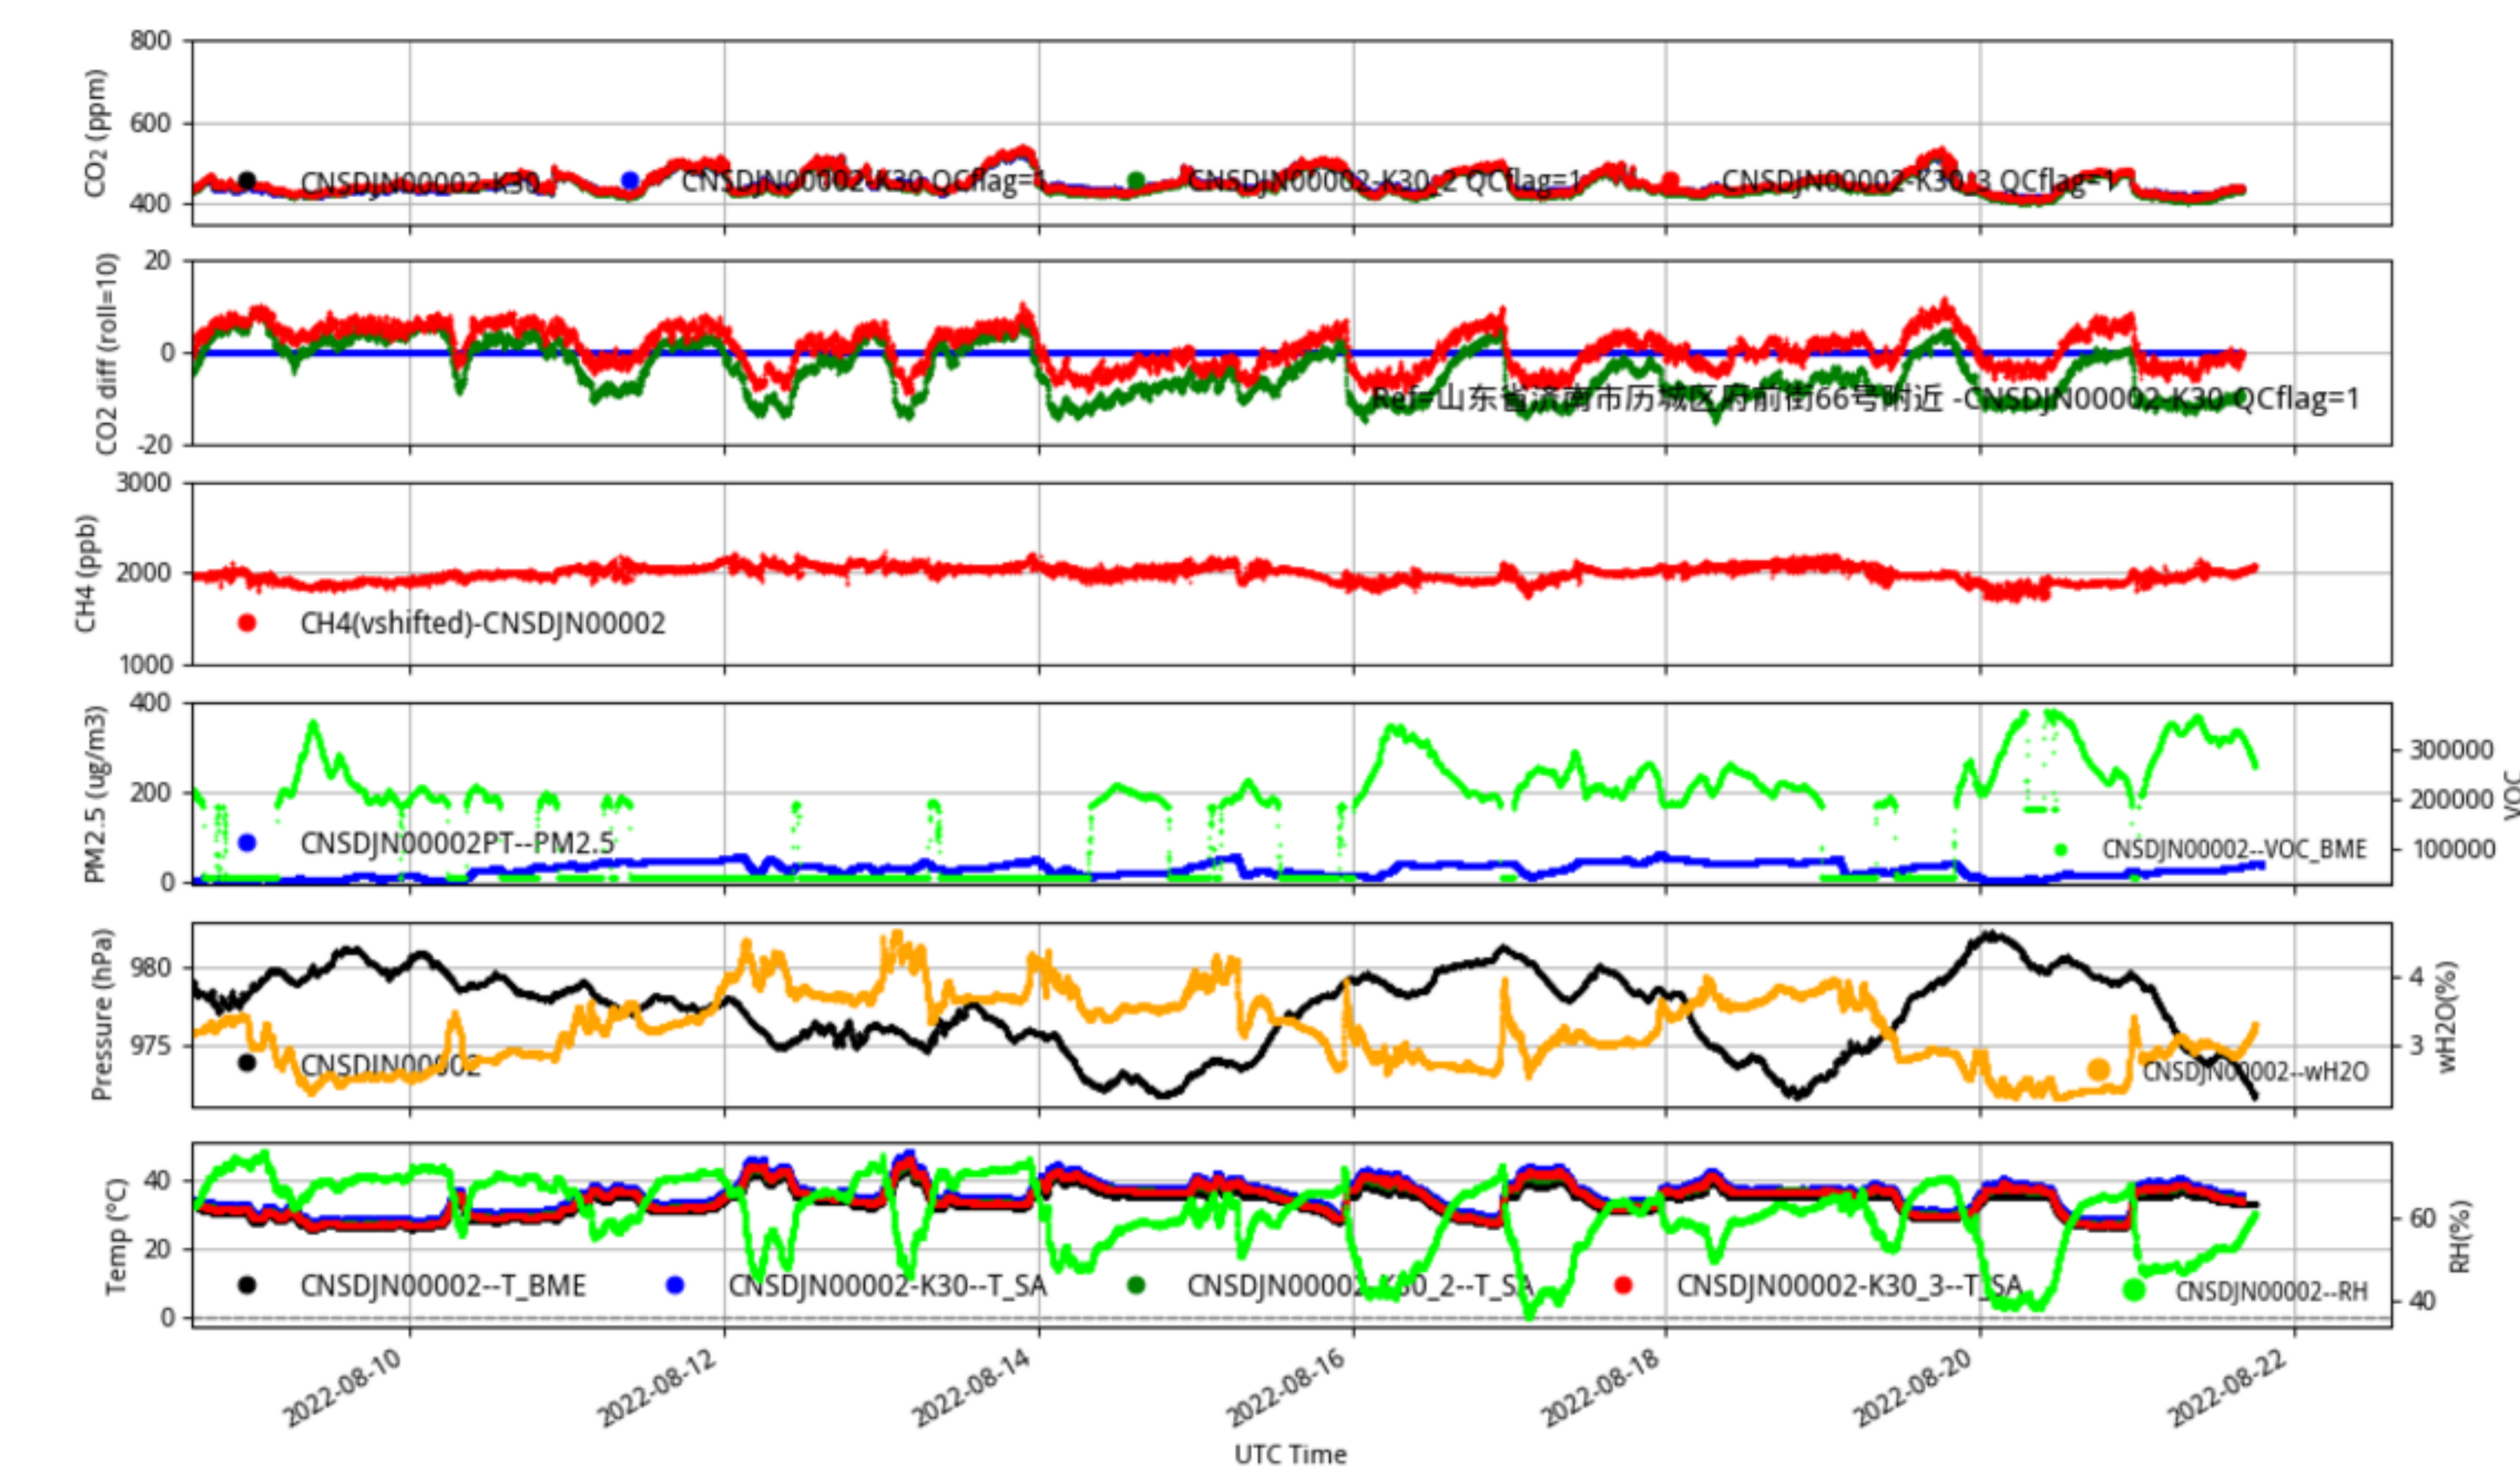

CNSDJN00002 JJJ_station min/L2.1 CNSDJN00002--14-days

Plot created: 2022-08-22 15:01 UTC