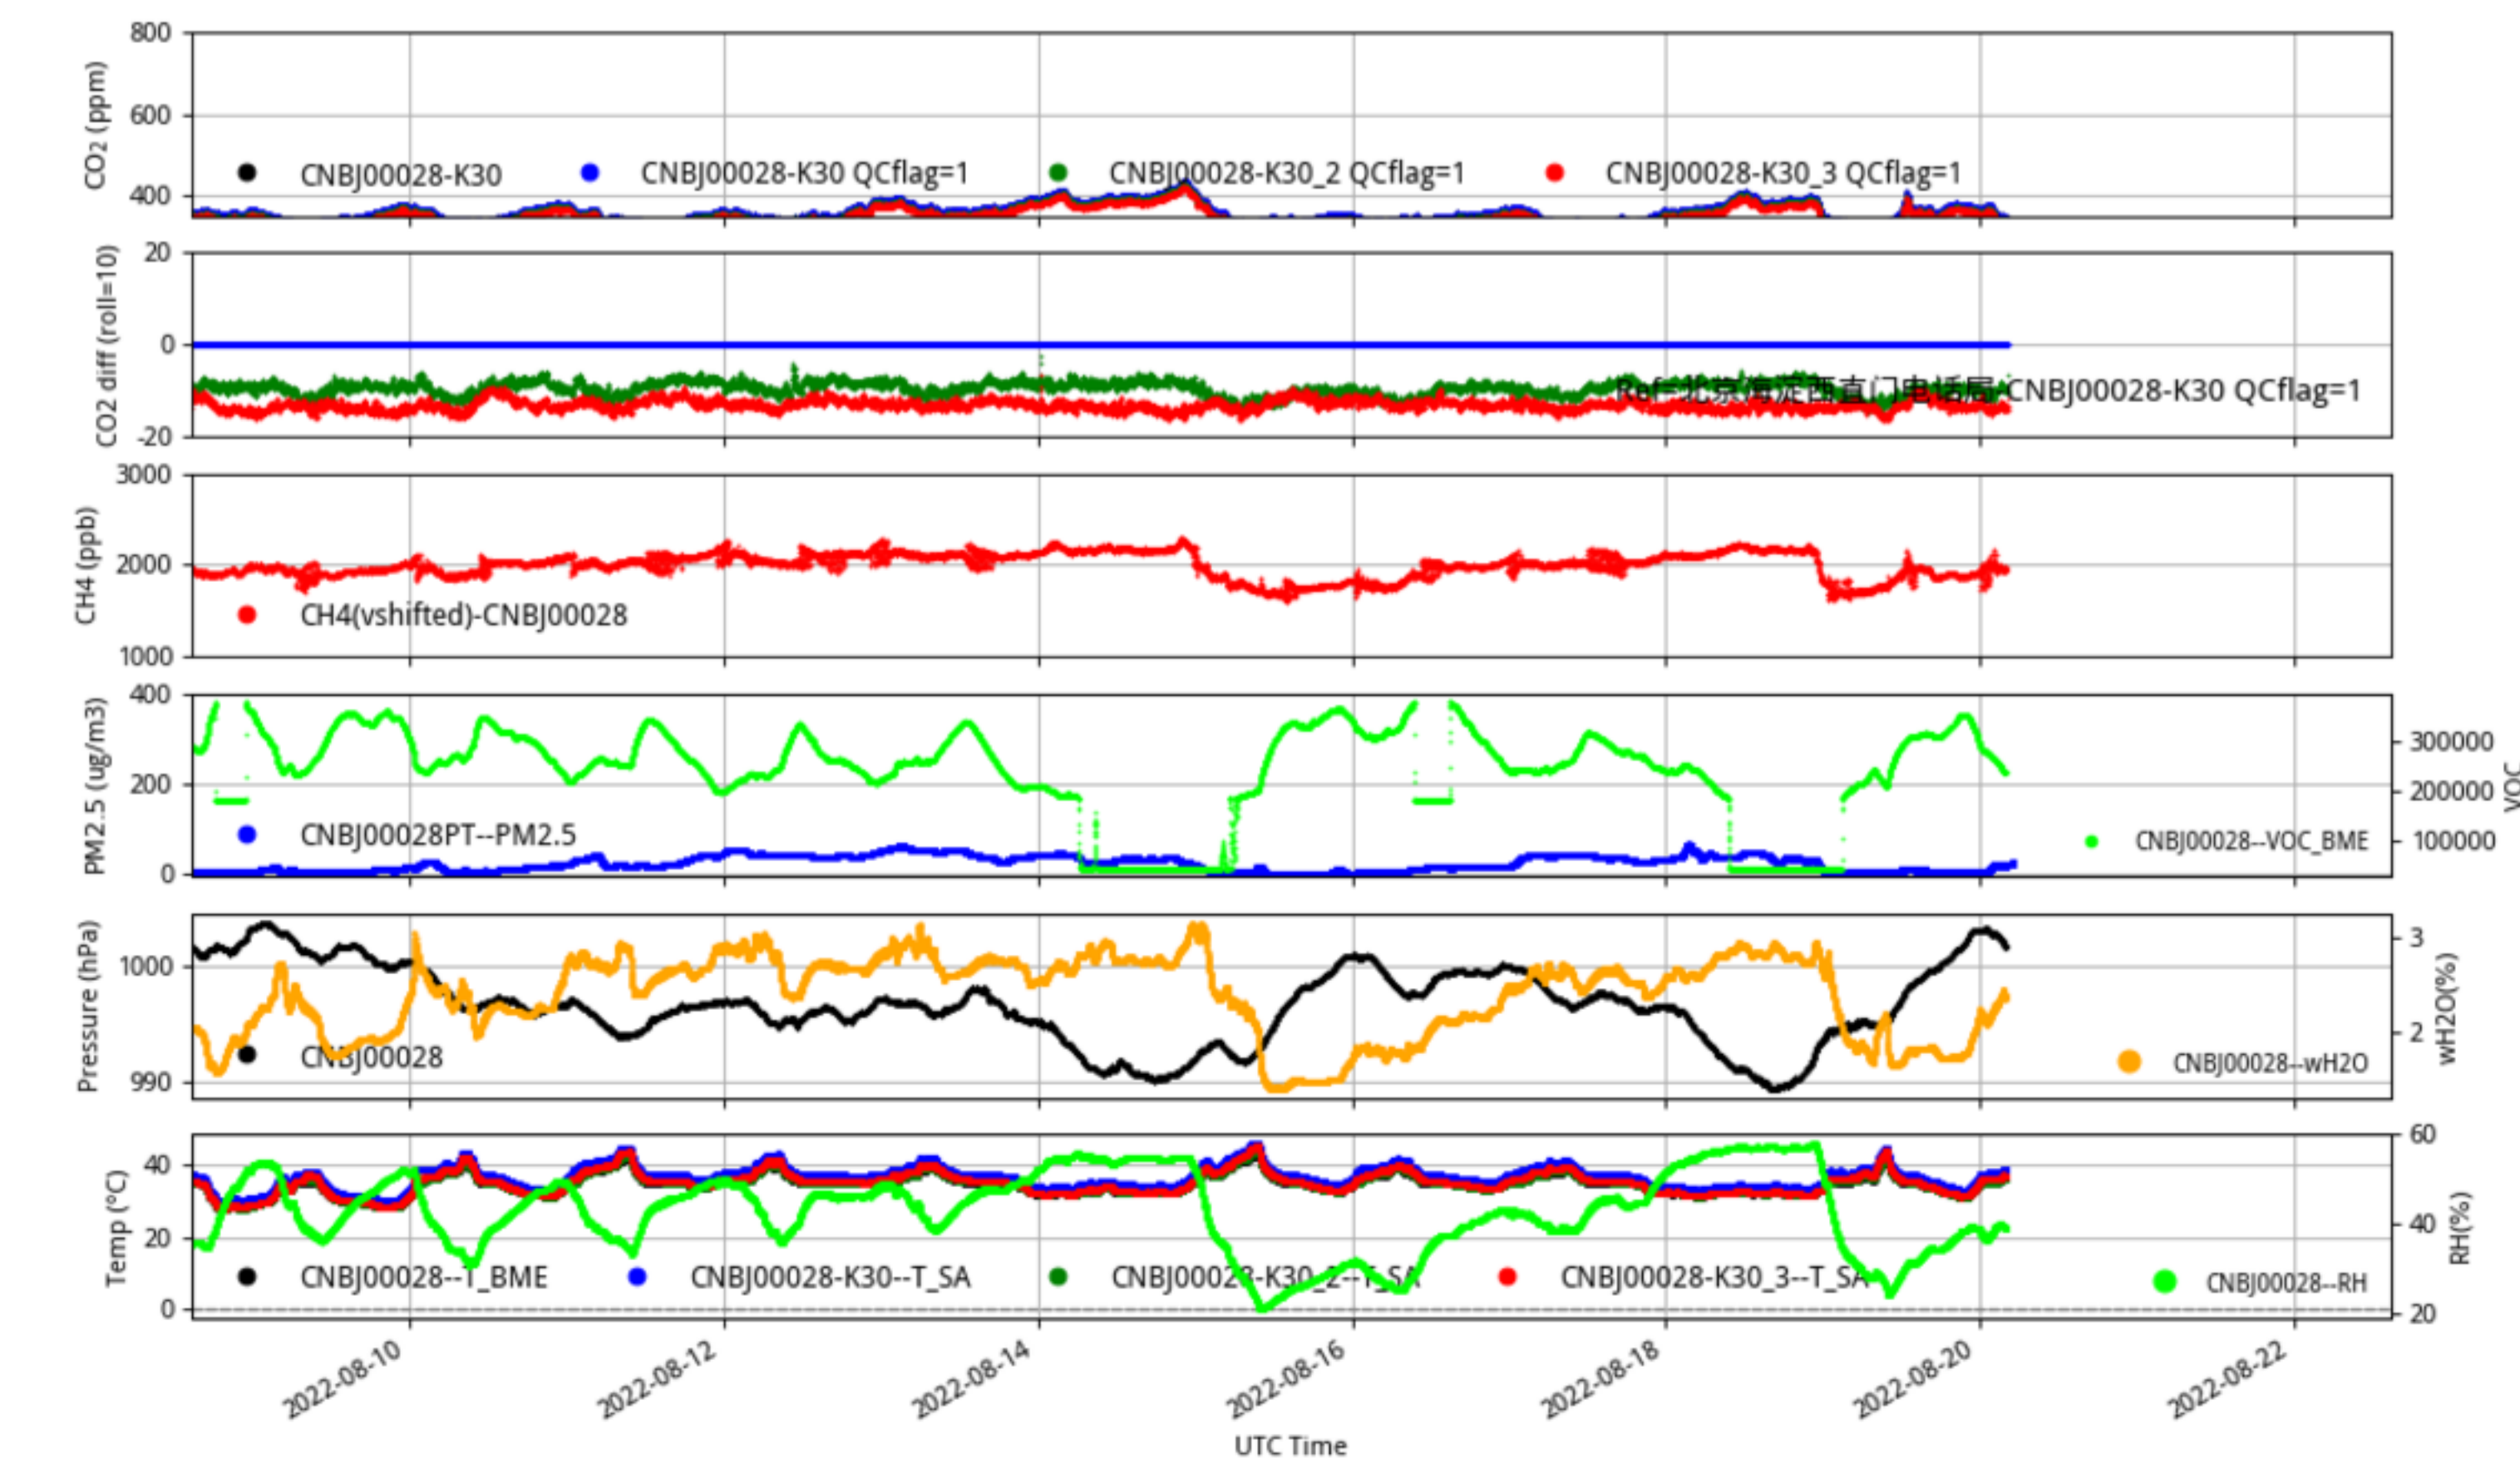

CNBj00016 JJJ_station min/L2.1 CNBj00016--14-days

CNBj00018 JJJ_station min/L2.1 CNBj00018--14-days

CNBj00019 JJJ_station min/L2.1 CNBj00019--14-days

CNBj00021 JJJ_station min/L2.1 CNBj00021--14-days

CNBj00024 JJJ_station min/L2.1 CNBj00024--14-days

CNBj00026 JJJ_station min/L2.1 CNBj00026--14-days

CNBj00027 JJJ_station min/L2.1 CNBj00027--14-days

CNBj00028 JJJ_station min/L2.1 CNBj00028--14-days

CNBj00056 JJJ_station min/L2.1 CNBJ00056--14-days

Plot created: 2022-08-22 14:51 UTC

CNBj00057 JJJ_station min/L2.1 CNBJ00057--14-days

Plot created: 2022-08-22 14:51 UTC

CNBj00058 JJJ_station min/L2.1 CNBJ00058--14-days

Plot created: 2022-08-22 14:51 UTC

CNBj00059 JJJ_station min/L2.1 CNBJ00059--14-days