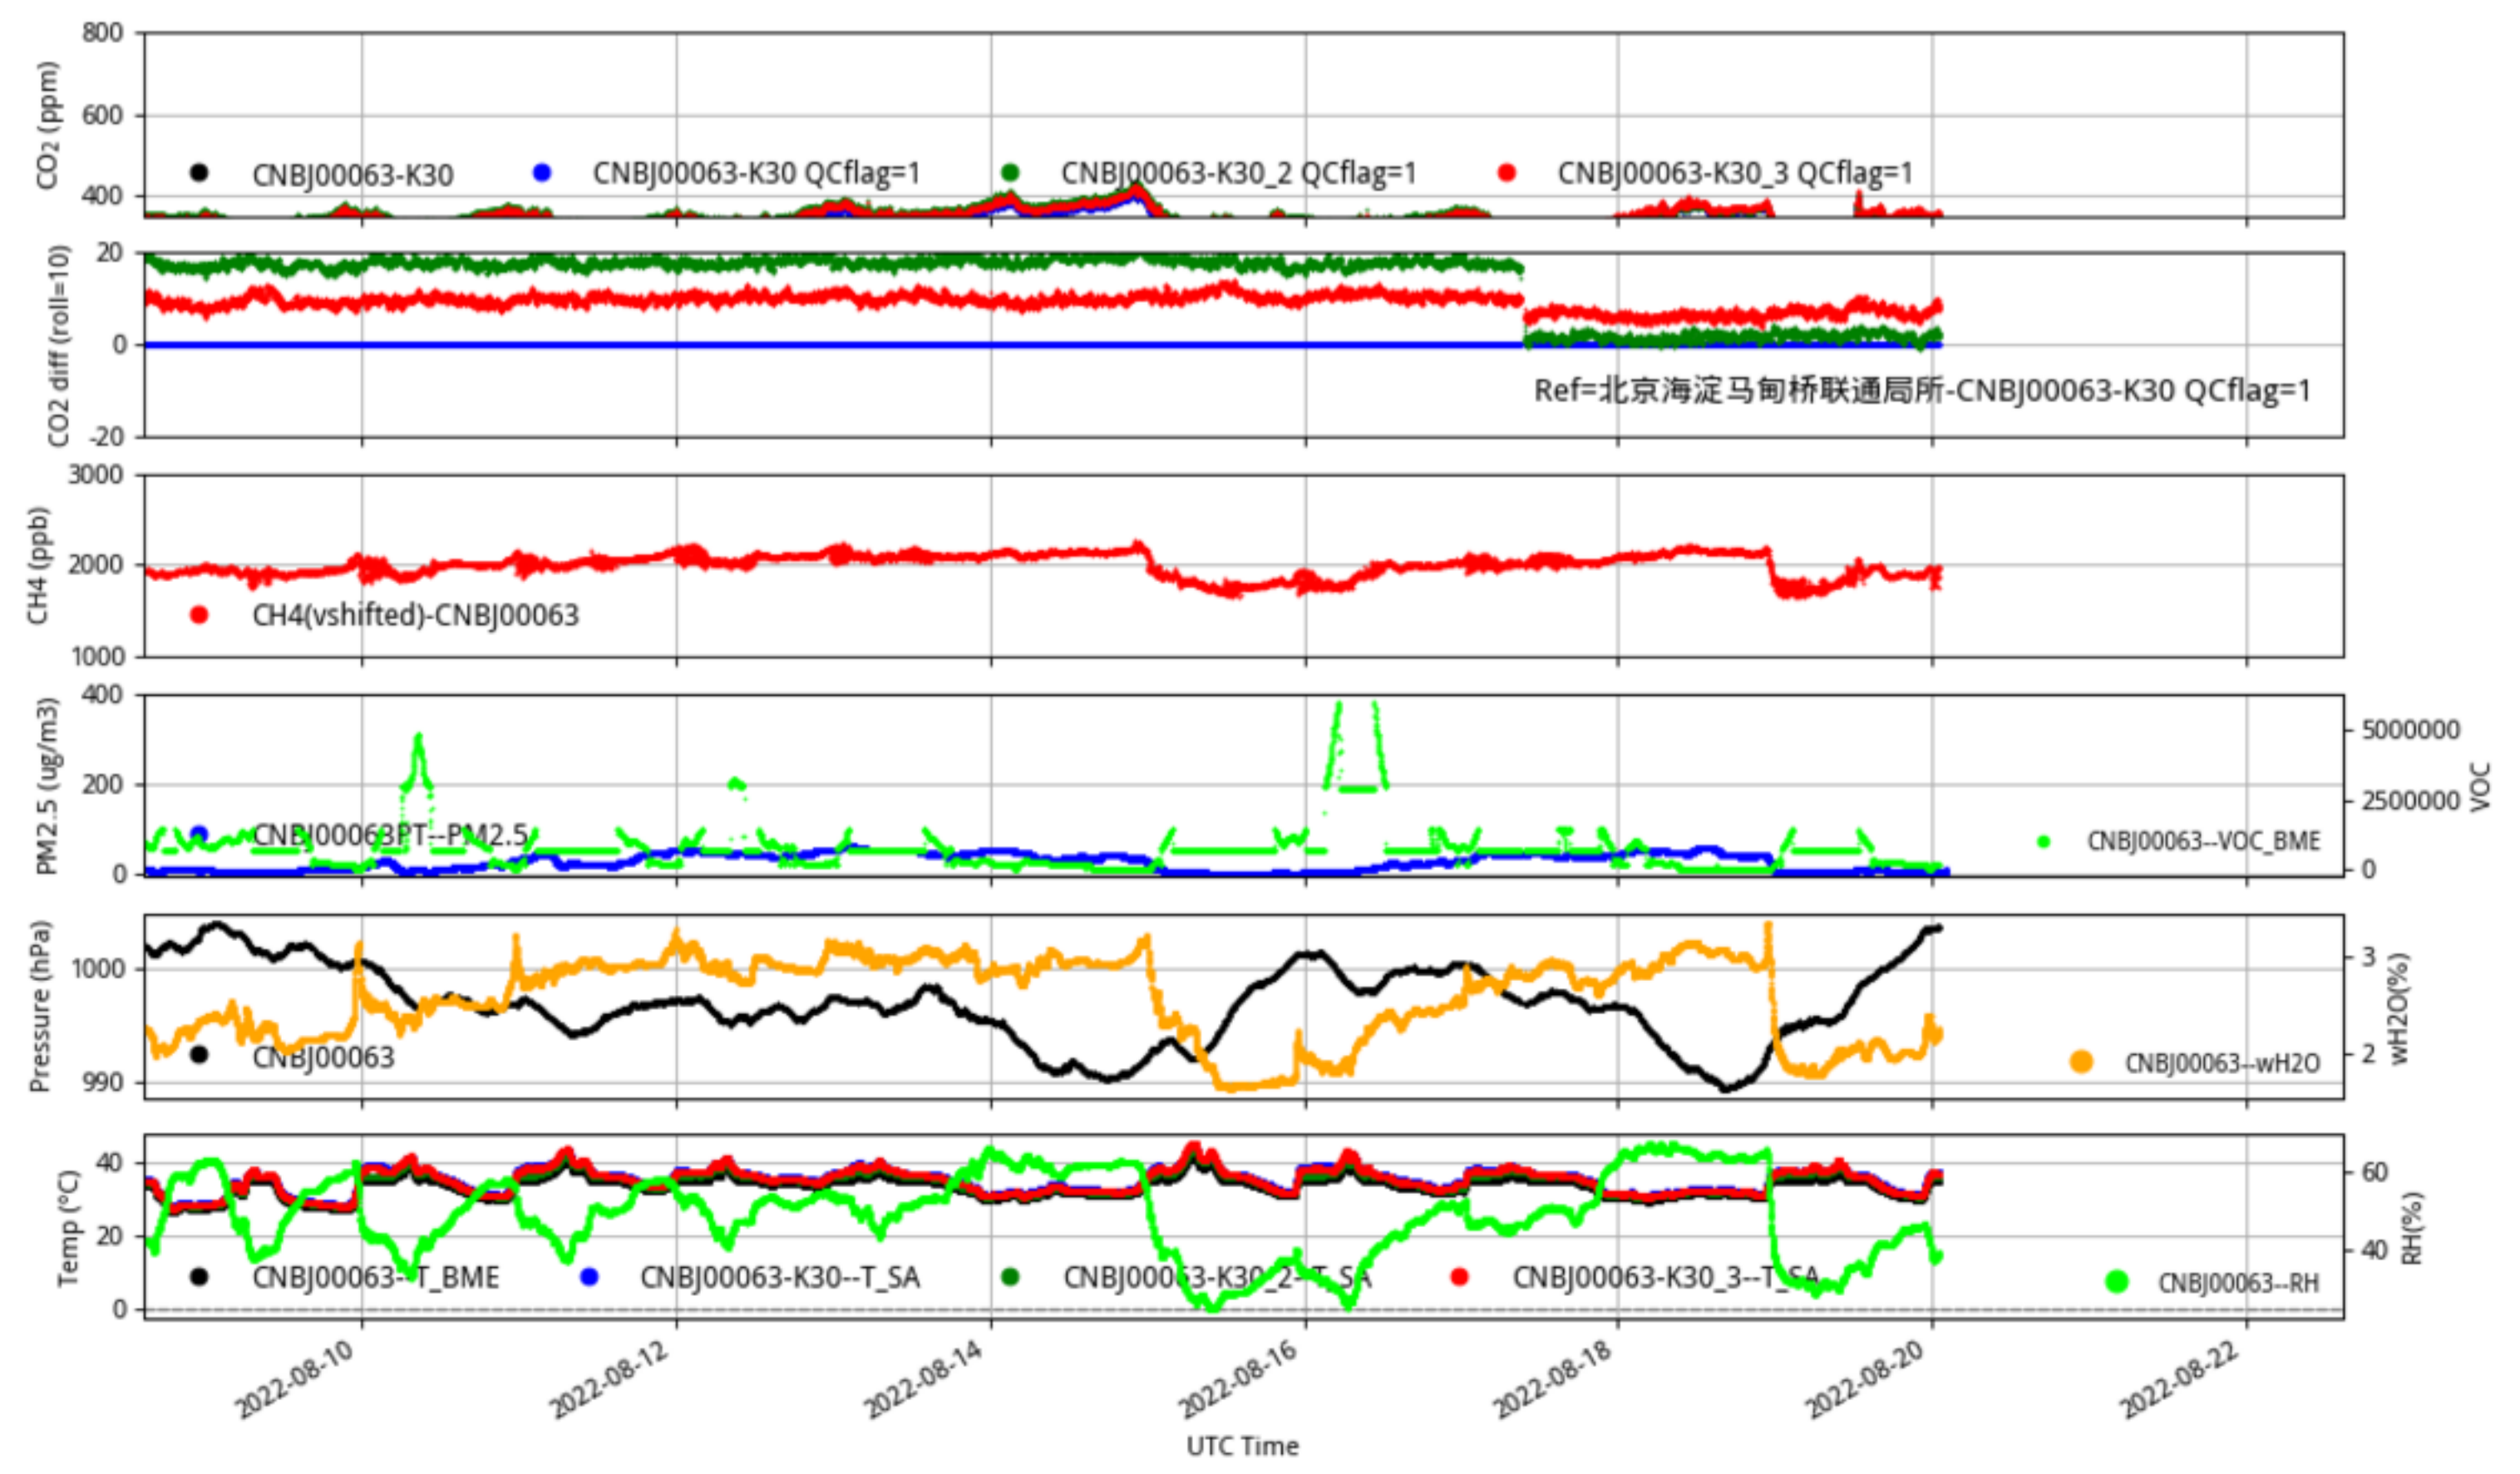

CNBj00057 JJJ_station min/L2.1 CNBJ00057--14-days

Plot created: 2022-08-22 14:51 UTC

CNBj00058 JJJ_station min/L2.1 CNBJ00058--14-days

Plot created: 2022-08-22 14:51 UTC

CNBj00059 JJJ_station min/L2.1 CNBJ00059--14-days

Plot created: 2022-08-22 14:51 UTC

CNBj00060 JJJ_station min/L2.1 CNBJ00060--14-days

Plot created: 2022-08-22 14:52 UTC

CNBj00062 JJJ_station min/L2.1 CNBJ00062--14-days

Plot created: 2022-08-22 14:52 UTC

CNBj00063 JJJ_station min/L2.1 CNBJ00063--14-days

Plot created: 2022-08-22 14:52 UTC

CNBj00064 JJJ_station min/L2.1 CNBJ00064--14-days

Plot created: 2022-08-22 14:52 UTC

CNBj00065 JJJ_station min/L2.1 CNBJ00065--14-days