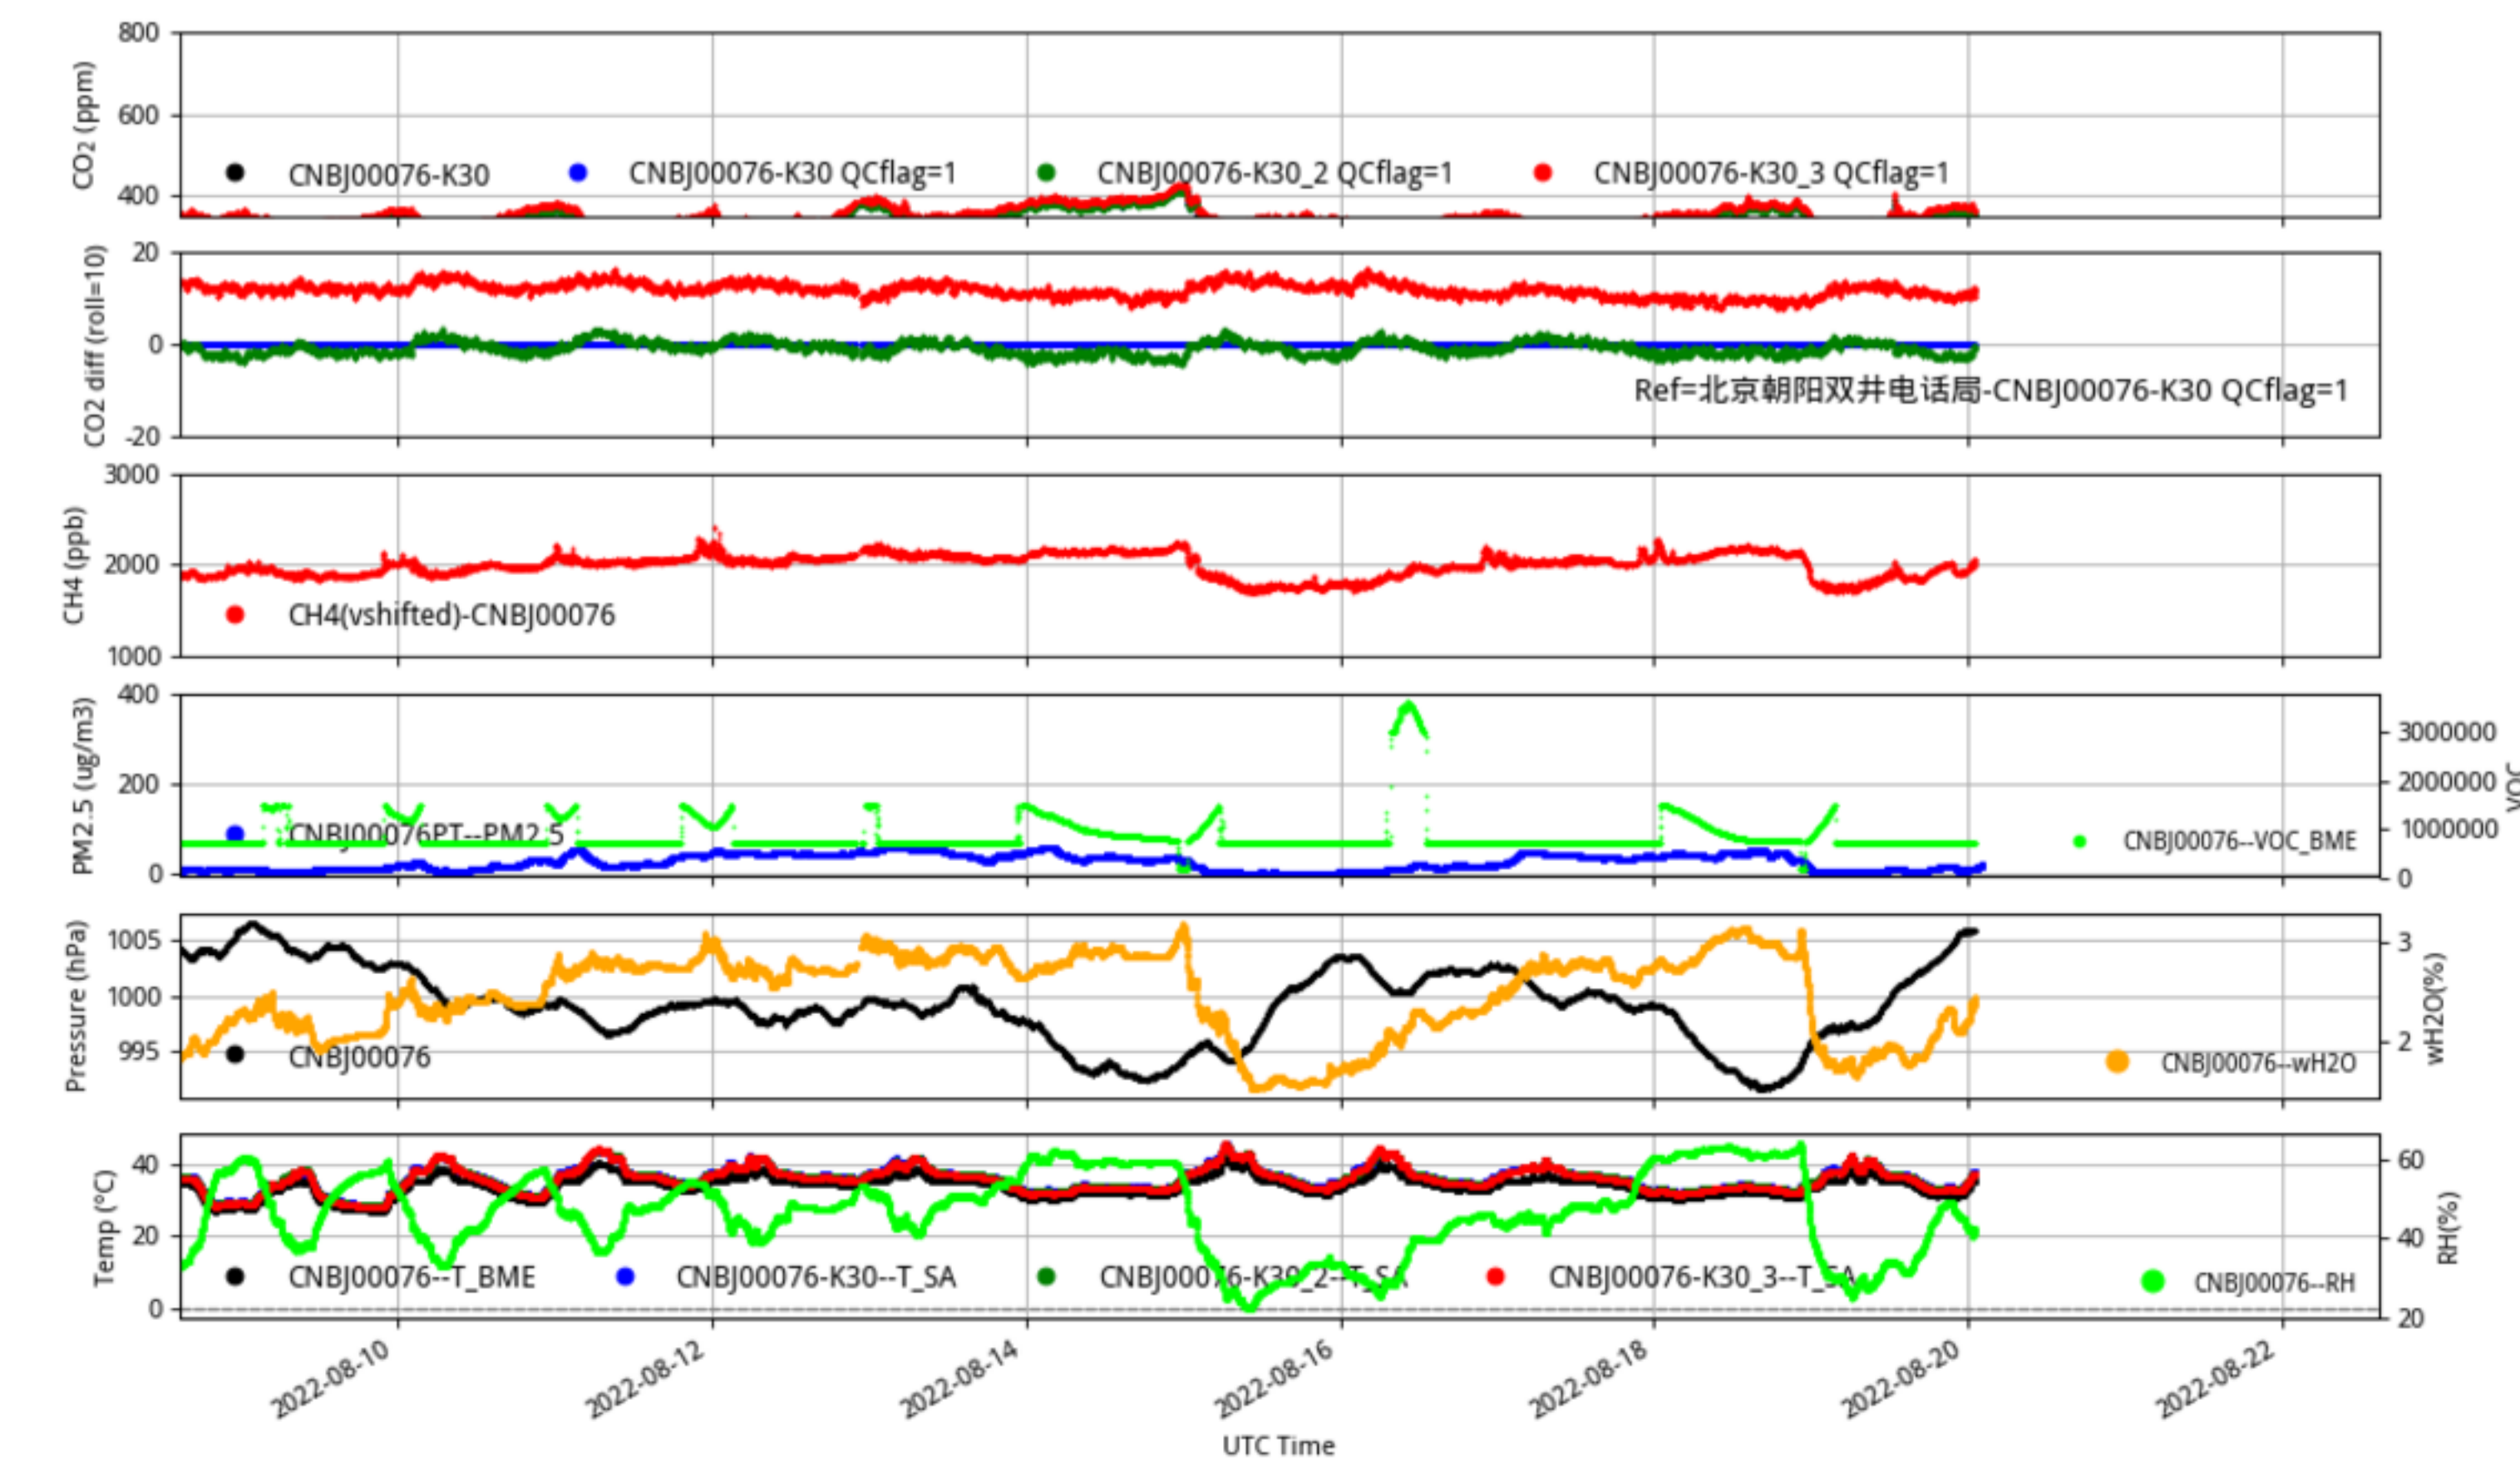

Plot created: 2022-08-22 14:53 UTC

CNBj00074 JJJ_station min/L2.1 CNBJ00074--14-days

Plot created: 2022-08-22 14:54 UTC

CNBj00075 JJJ_station min/L2.1 CNBJ00075--14-days

Plot created: 2022-08-22 14:54 UTC

CNBj00076 JJJ_station min/L2.1 CNBJ00076--14-days

Plot created: 2022-08-22 14:54 UTC

CNBj00077 JJJ_station min/L2.1 CNBJ00077--14-days

Plot created: 2022-08-22 14:54 UTC

CNBj00079 JJJ_station min/L2.1 CNBj00079--14-days