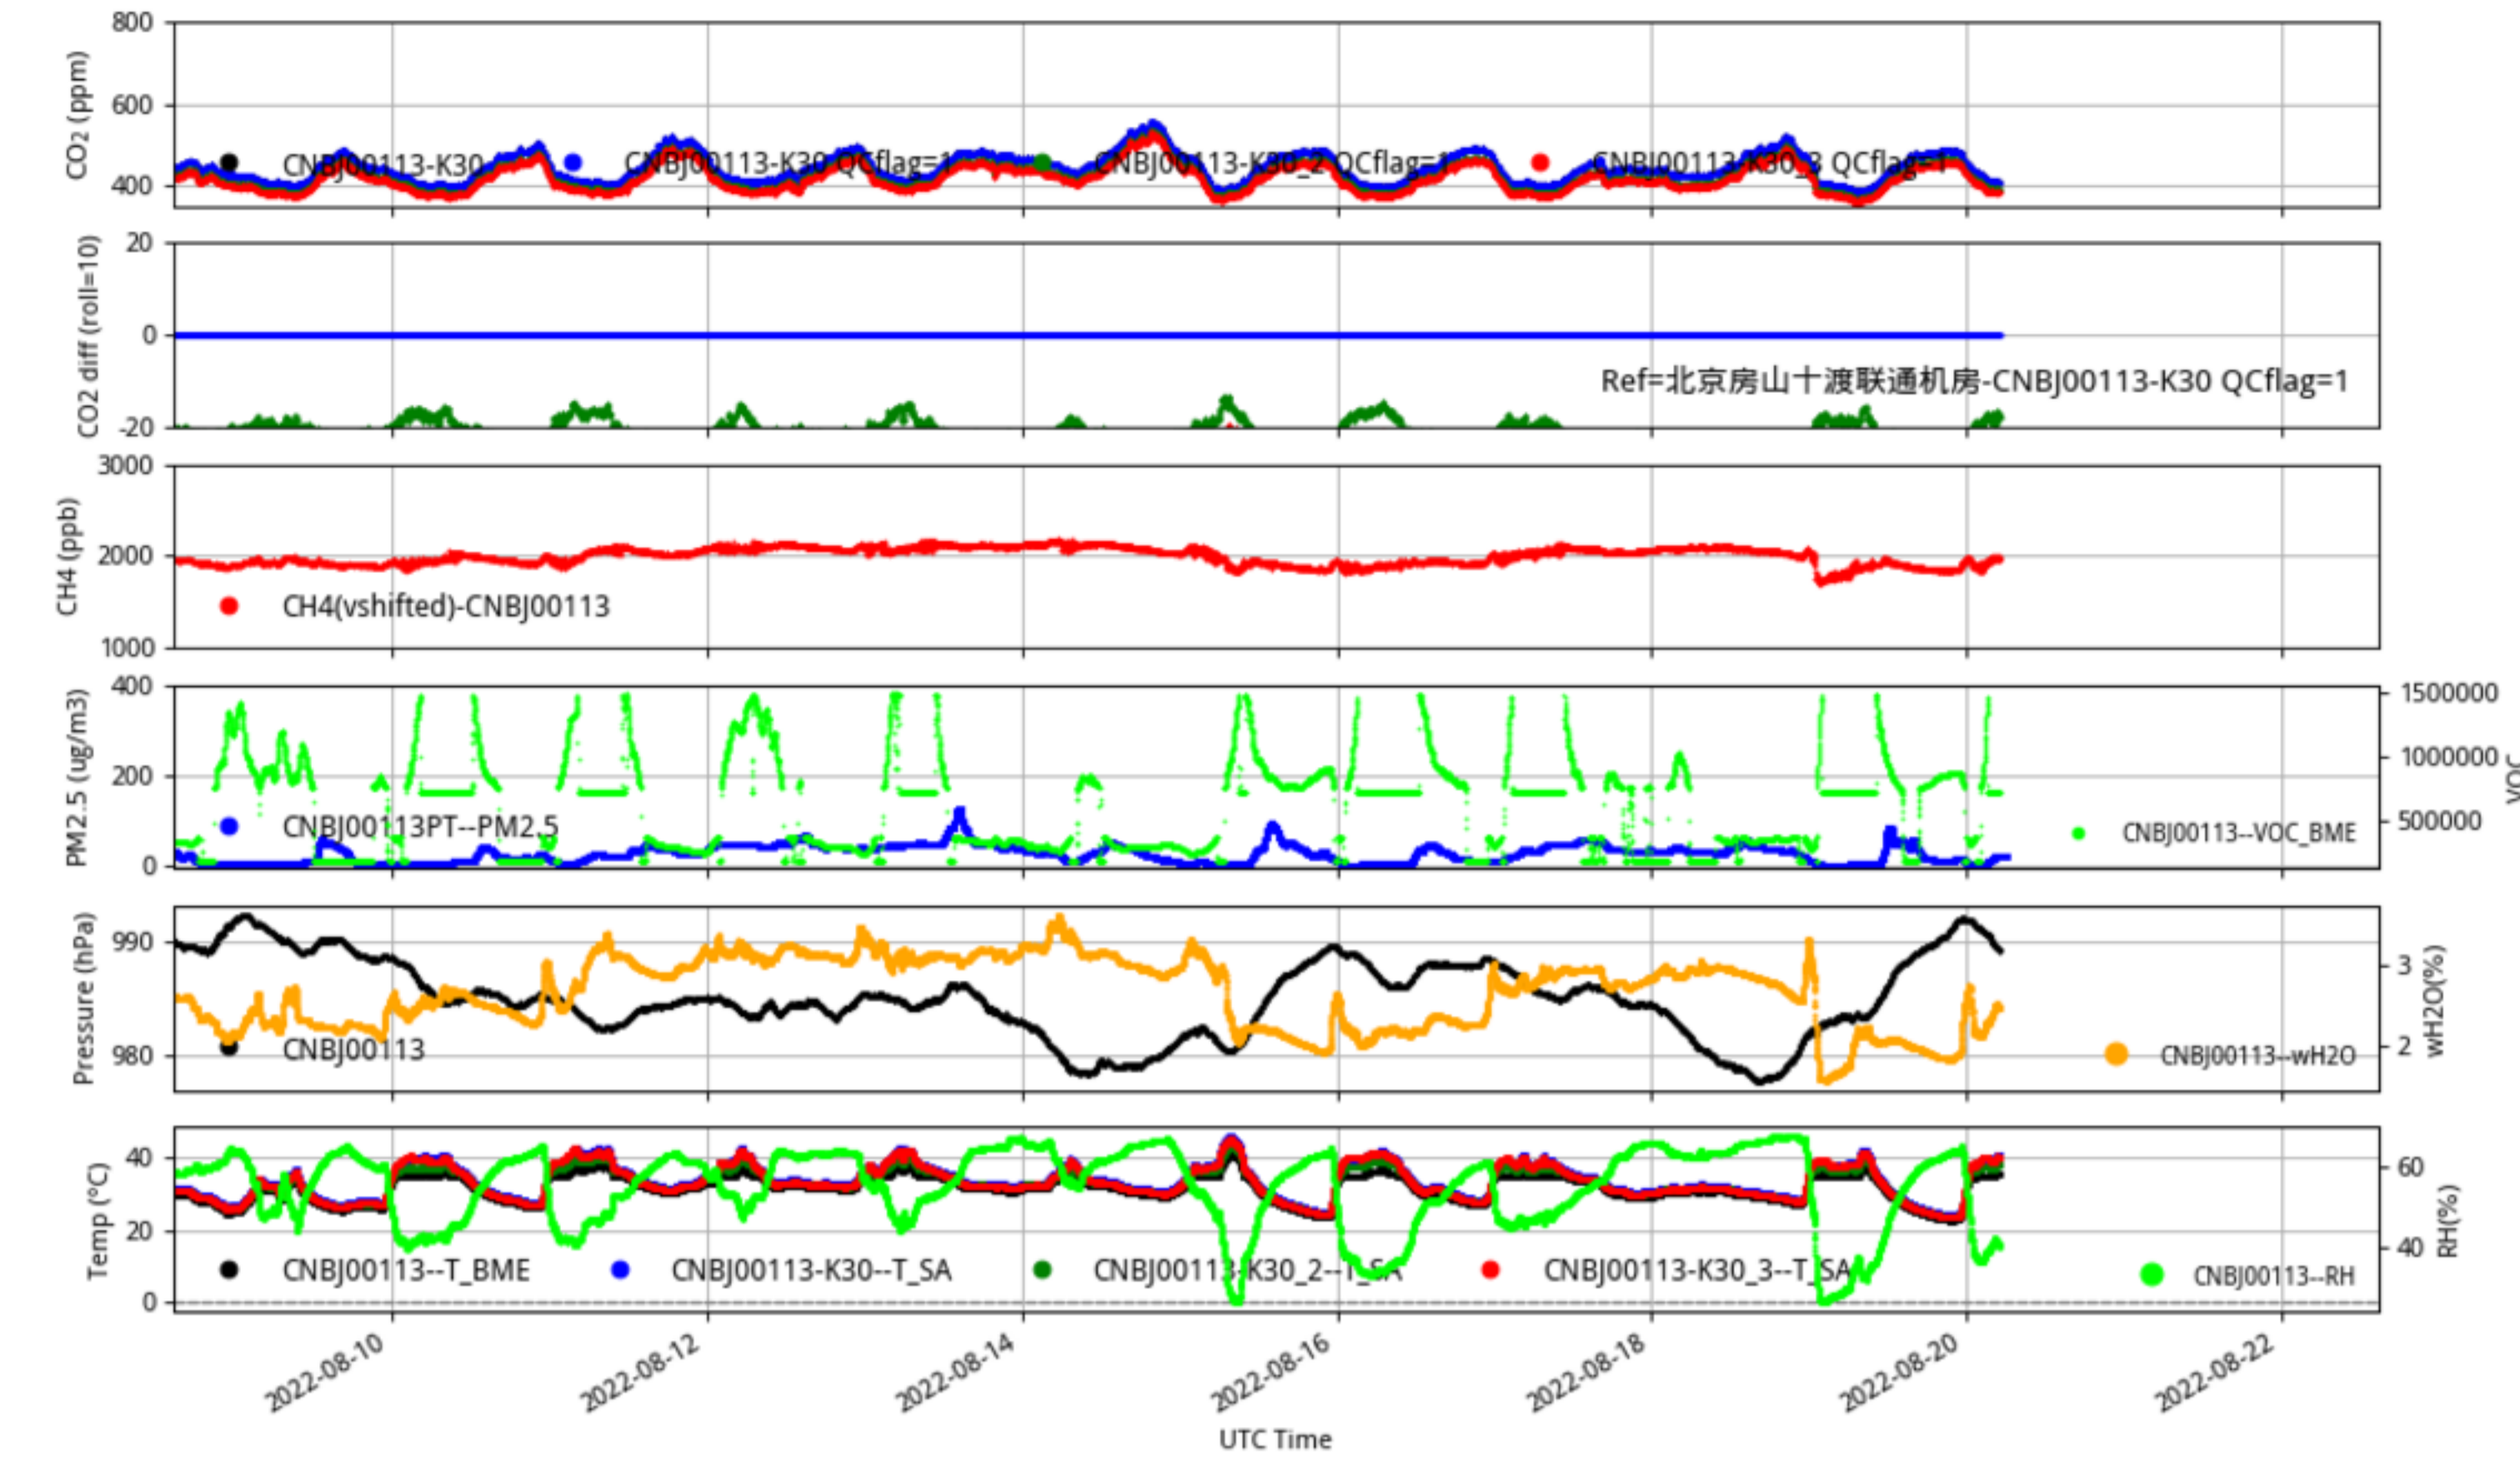

CNBj00111 JJJ_station min/L2.1 CNBj00111--14-days

Plot created: 2022-08-22 14:56 UTC

CNBJ00112 JJJ_station min/L2.1 CNBJ00112--14-days

Plot created: 2022-08-22 14:56 UTC

CNBJ00113 JJJ_station min/L2.1 CNBJ00113--14-days

Plot created: 2022-08-22 14:57 UTC

CNBJ00114 JJJ_station min/L2.1 CNBJ00114--14-days

Plot created: 2022-08-22 14:57 UTC

CNBJ00116 JJJ_station min/L2.1 CNBJ00116--14-days

Plot created: 2022-08-22 14:57 UTC