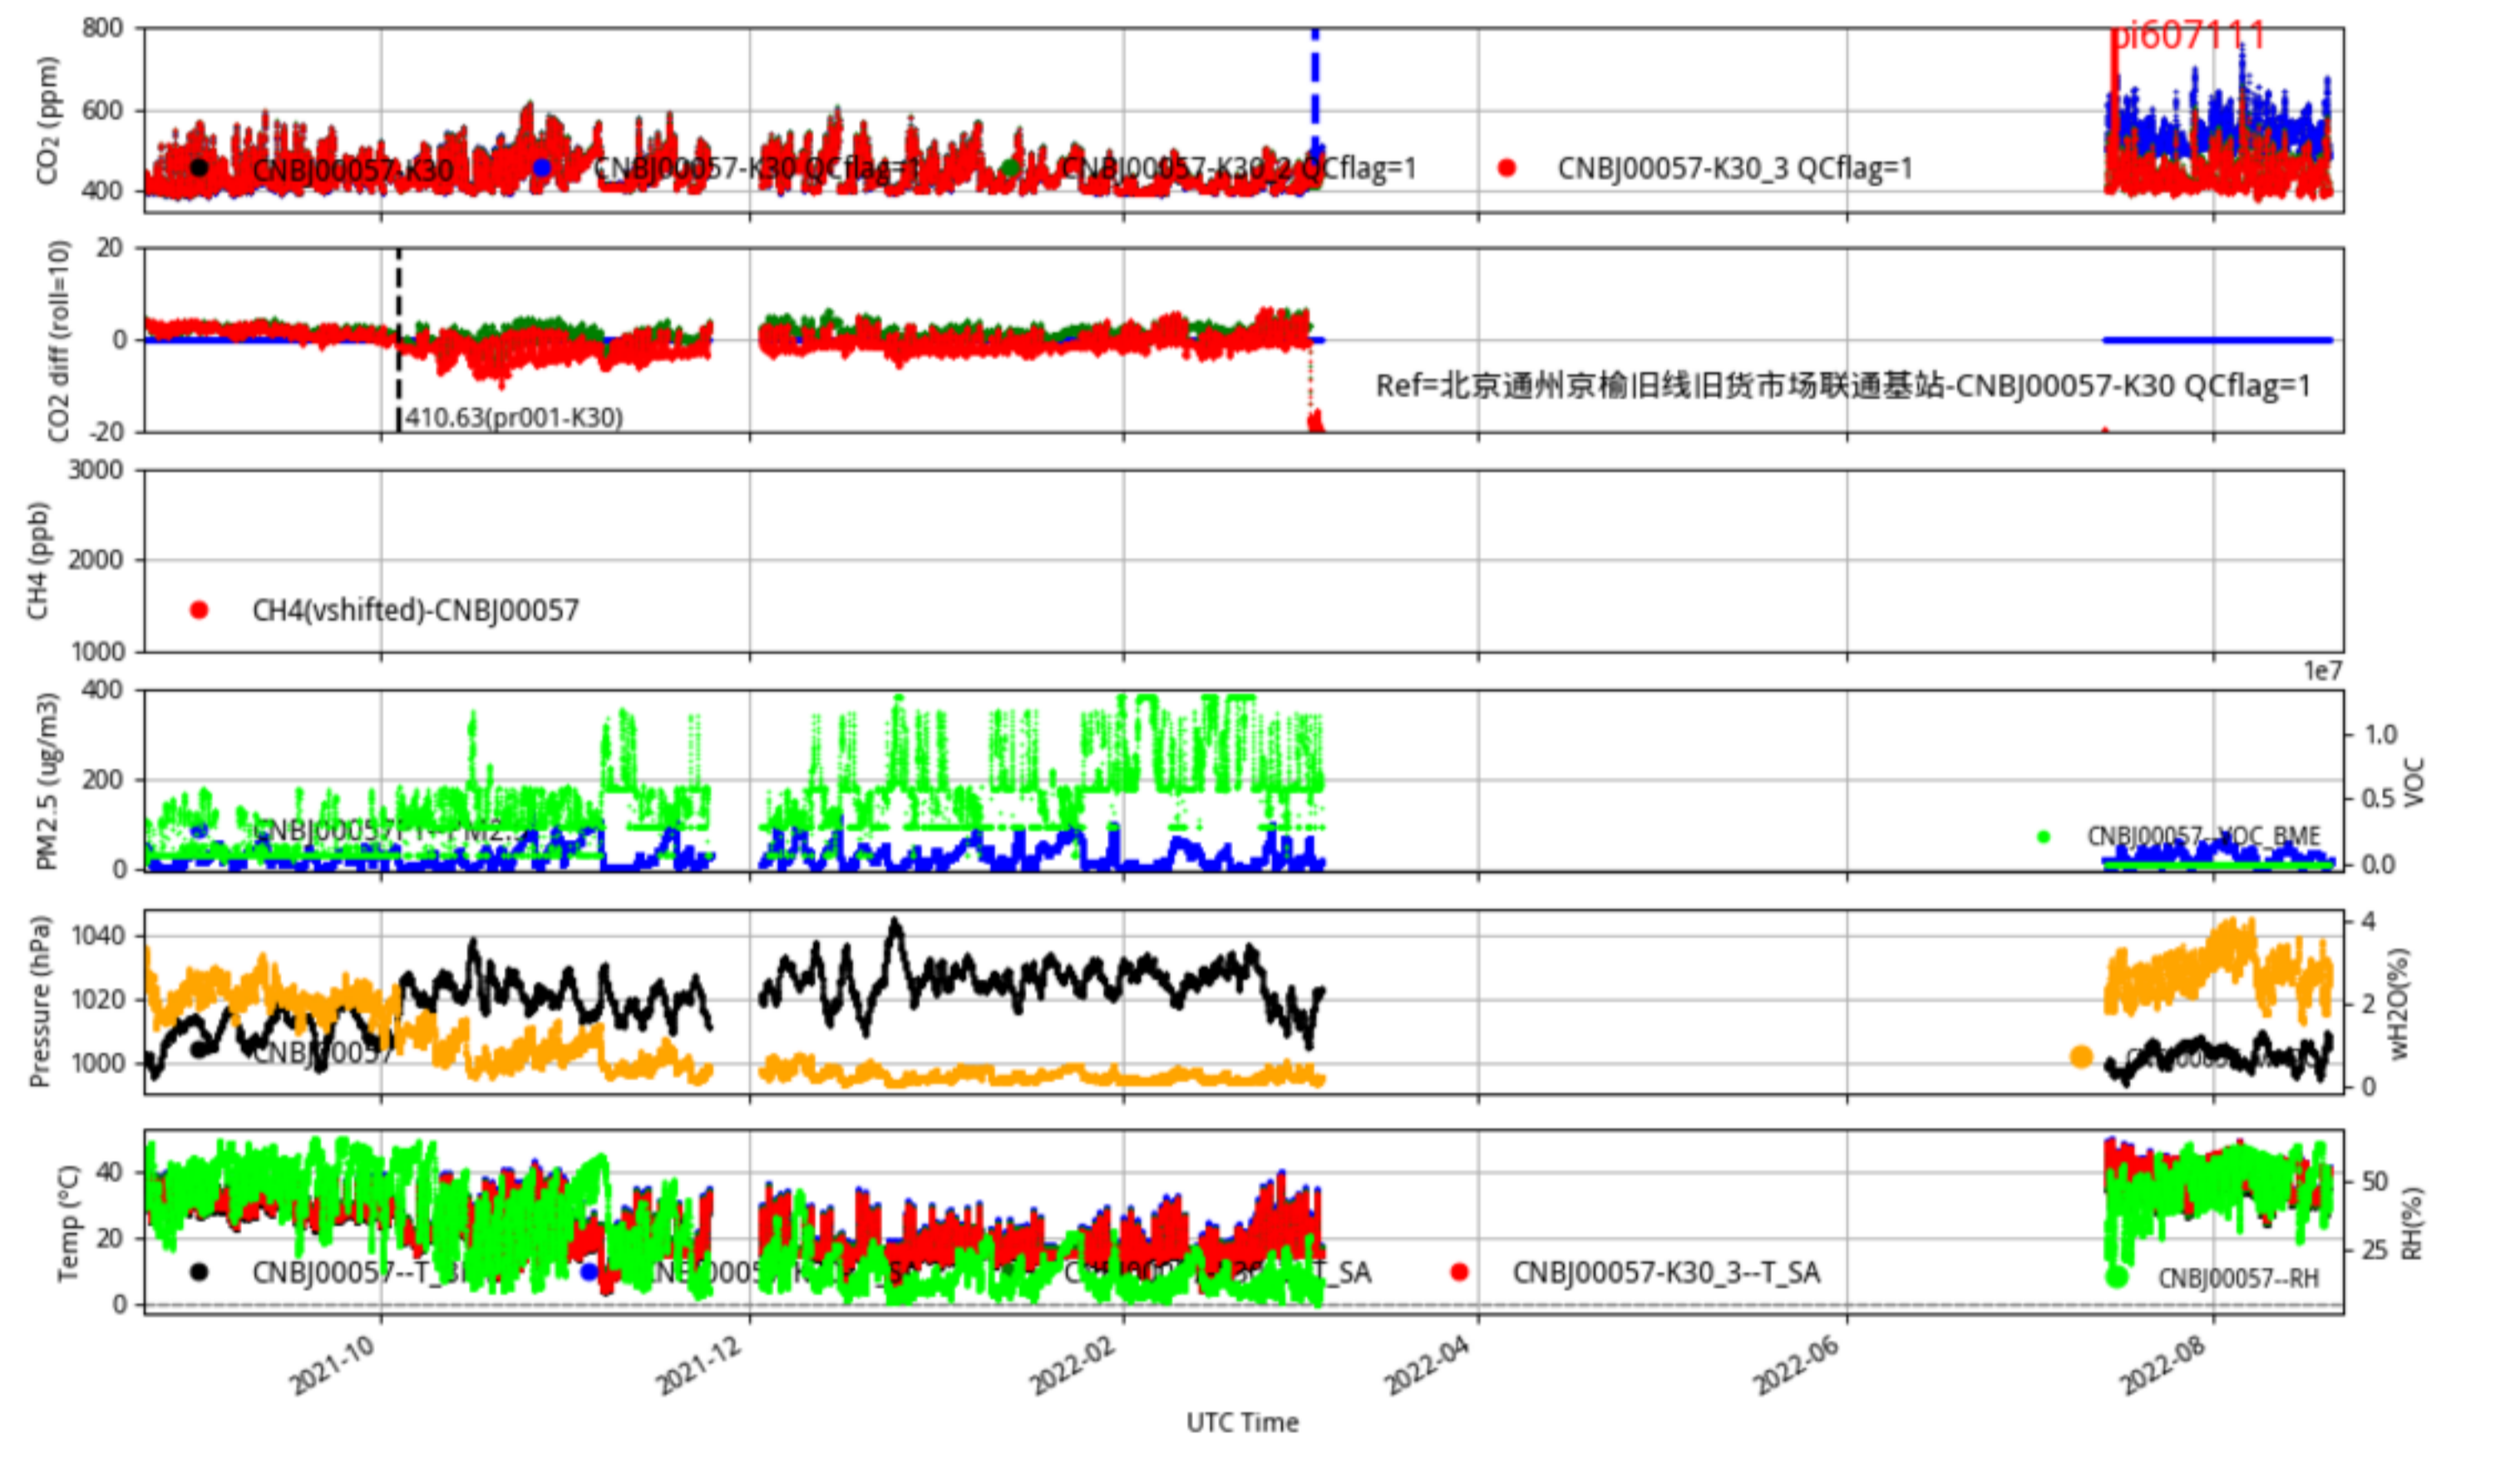

CNBj00057 JJJ_station tenmin/L2.1 CNBJ00057--365-days

Plot created: 2022-08-22 15:33 UTC