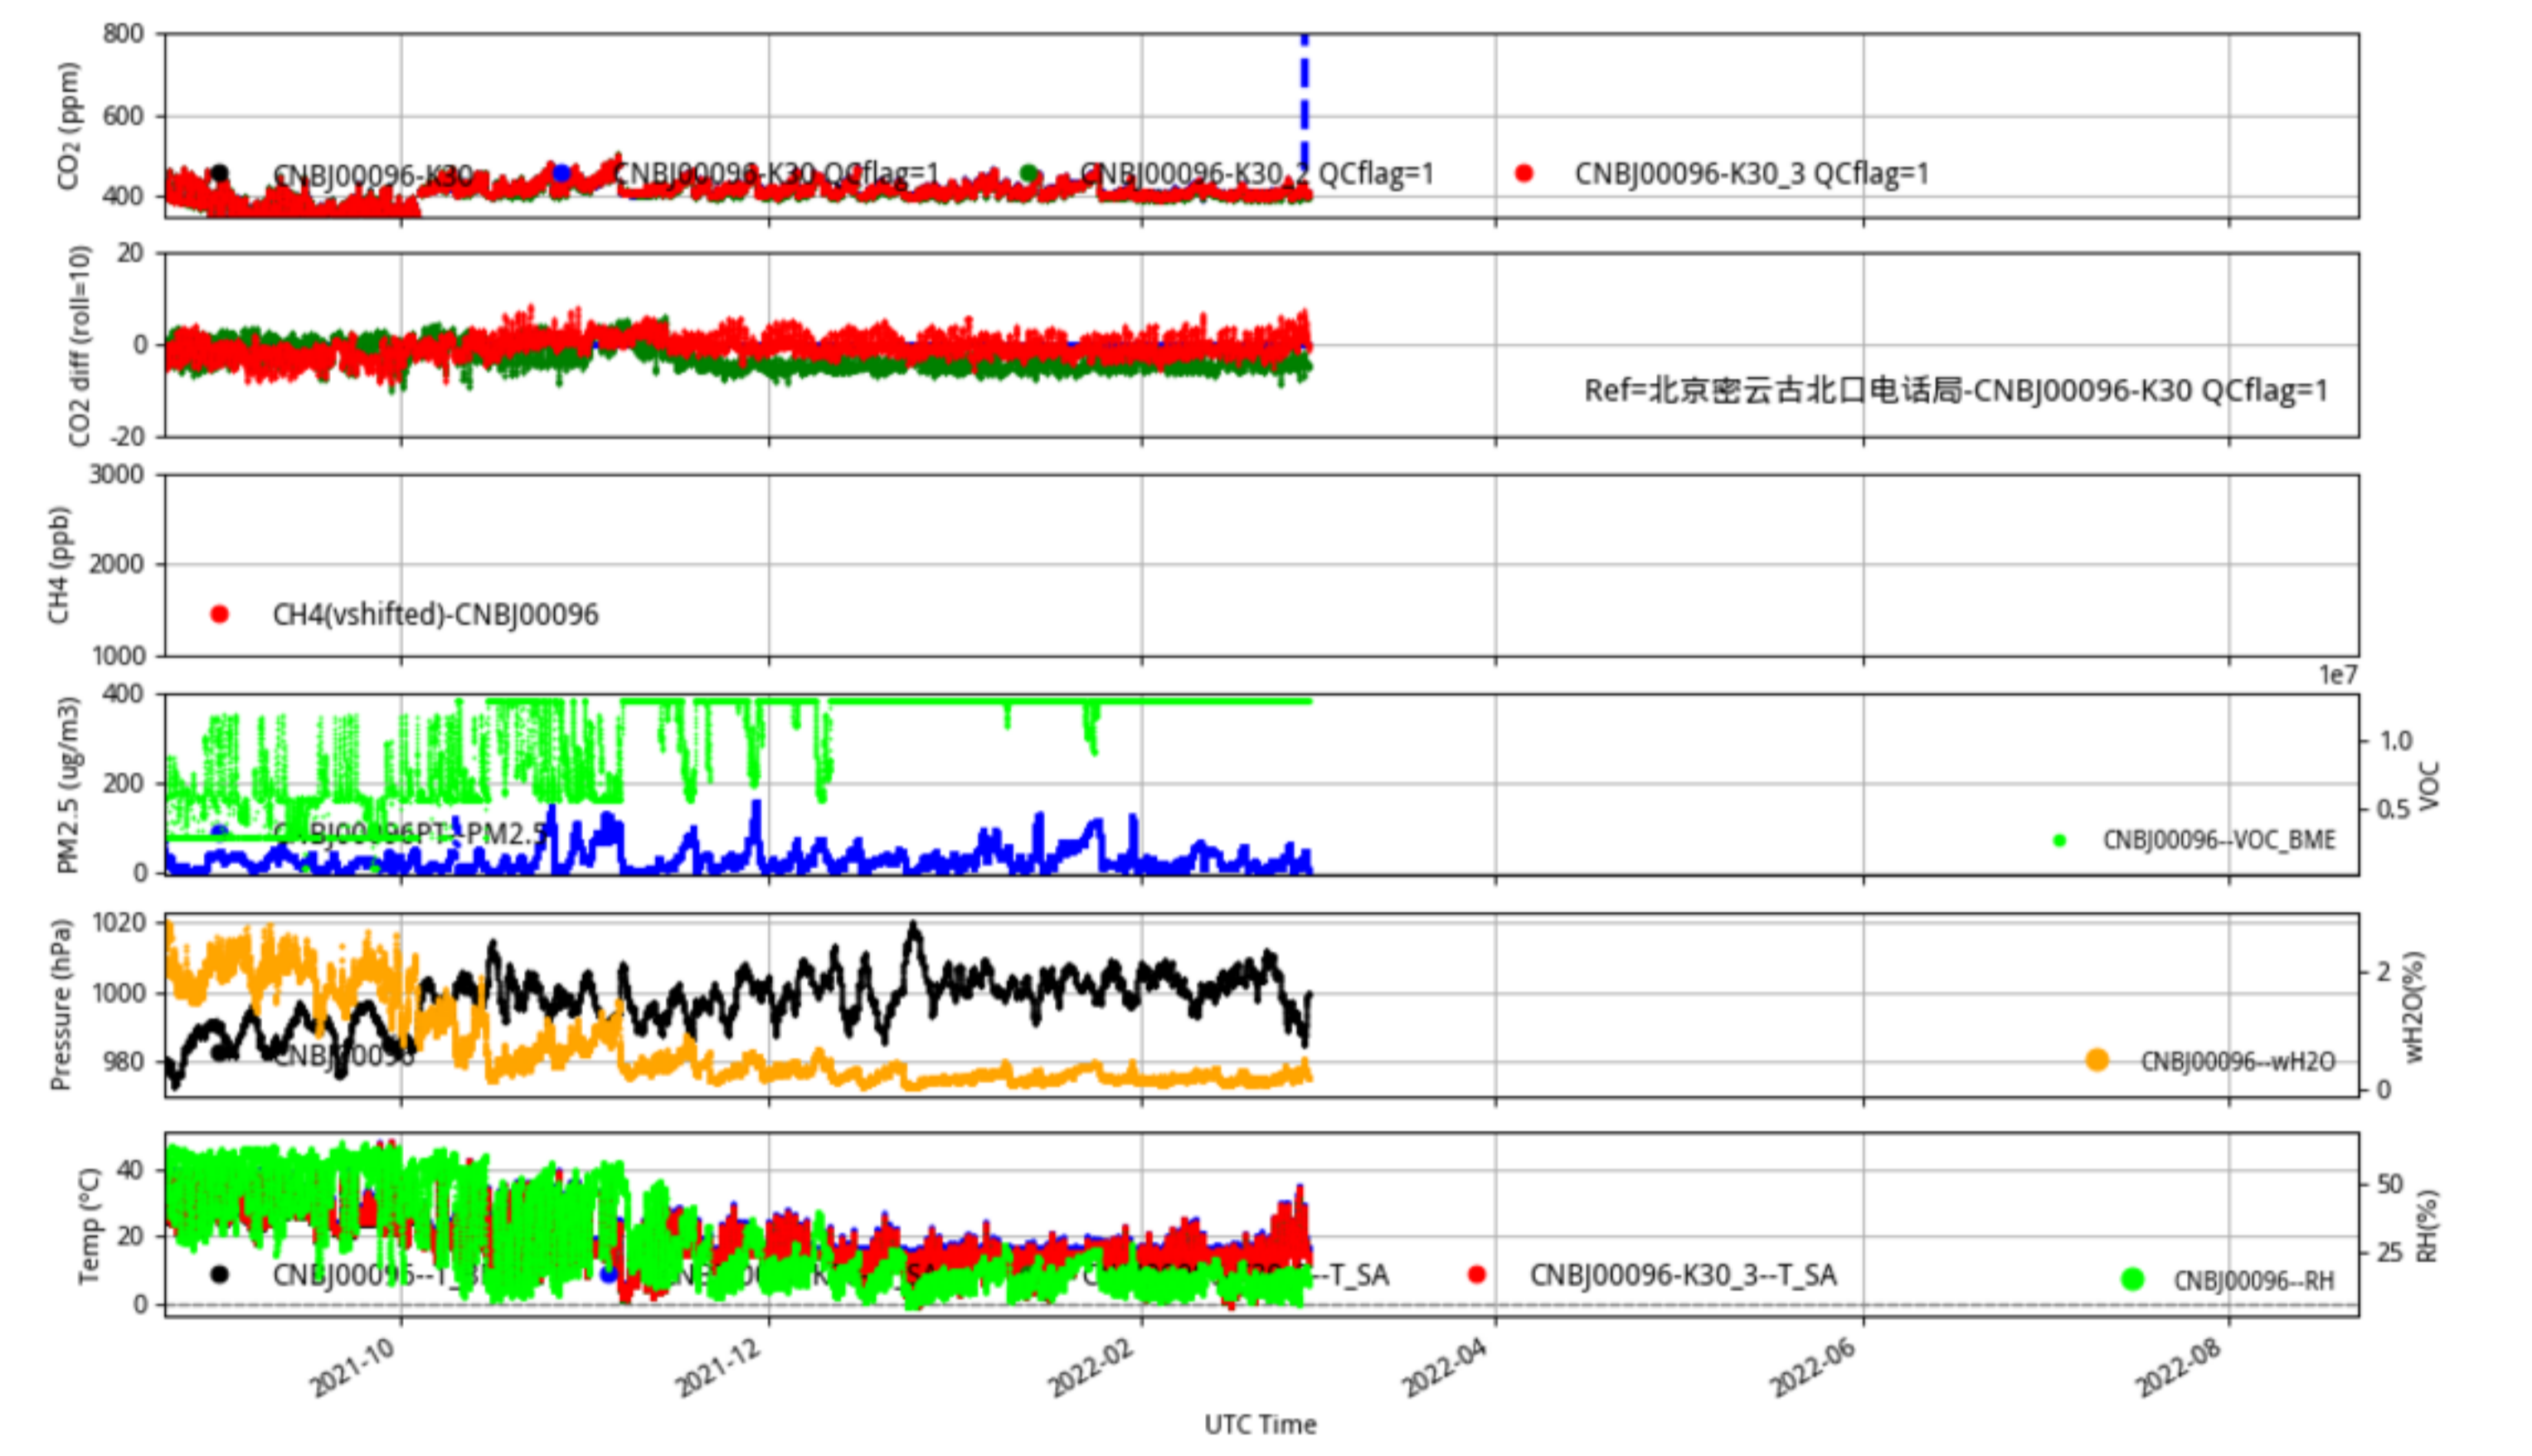

CNBj00094 JJJ\_station tenmin/L2.1 CNBj00094--365-days

Plot created: 2022-08-22 16:07 UTC

CNBj00095 JJJ\_station tenmin/L2.1 CNBj00095--365-days

Plot created: 2022-08-22 16:08 UTC

CNBj00096 JJJ\_station tenmin/L2.1 CNBj00096--365-days