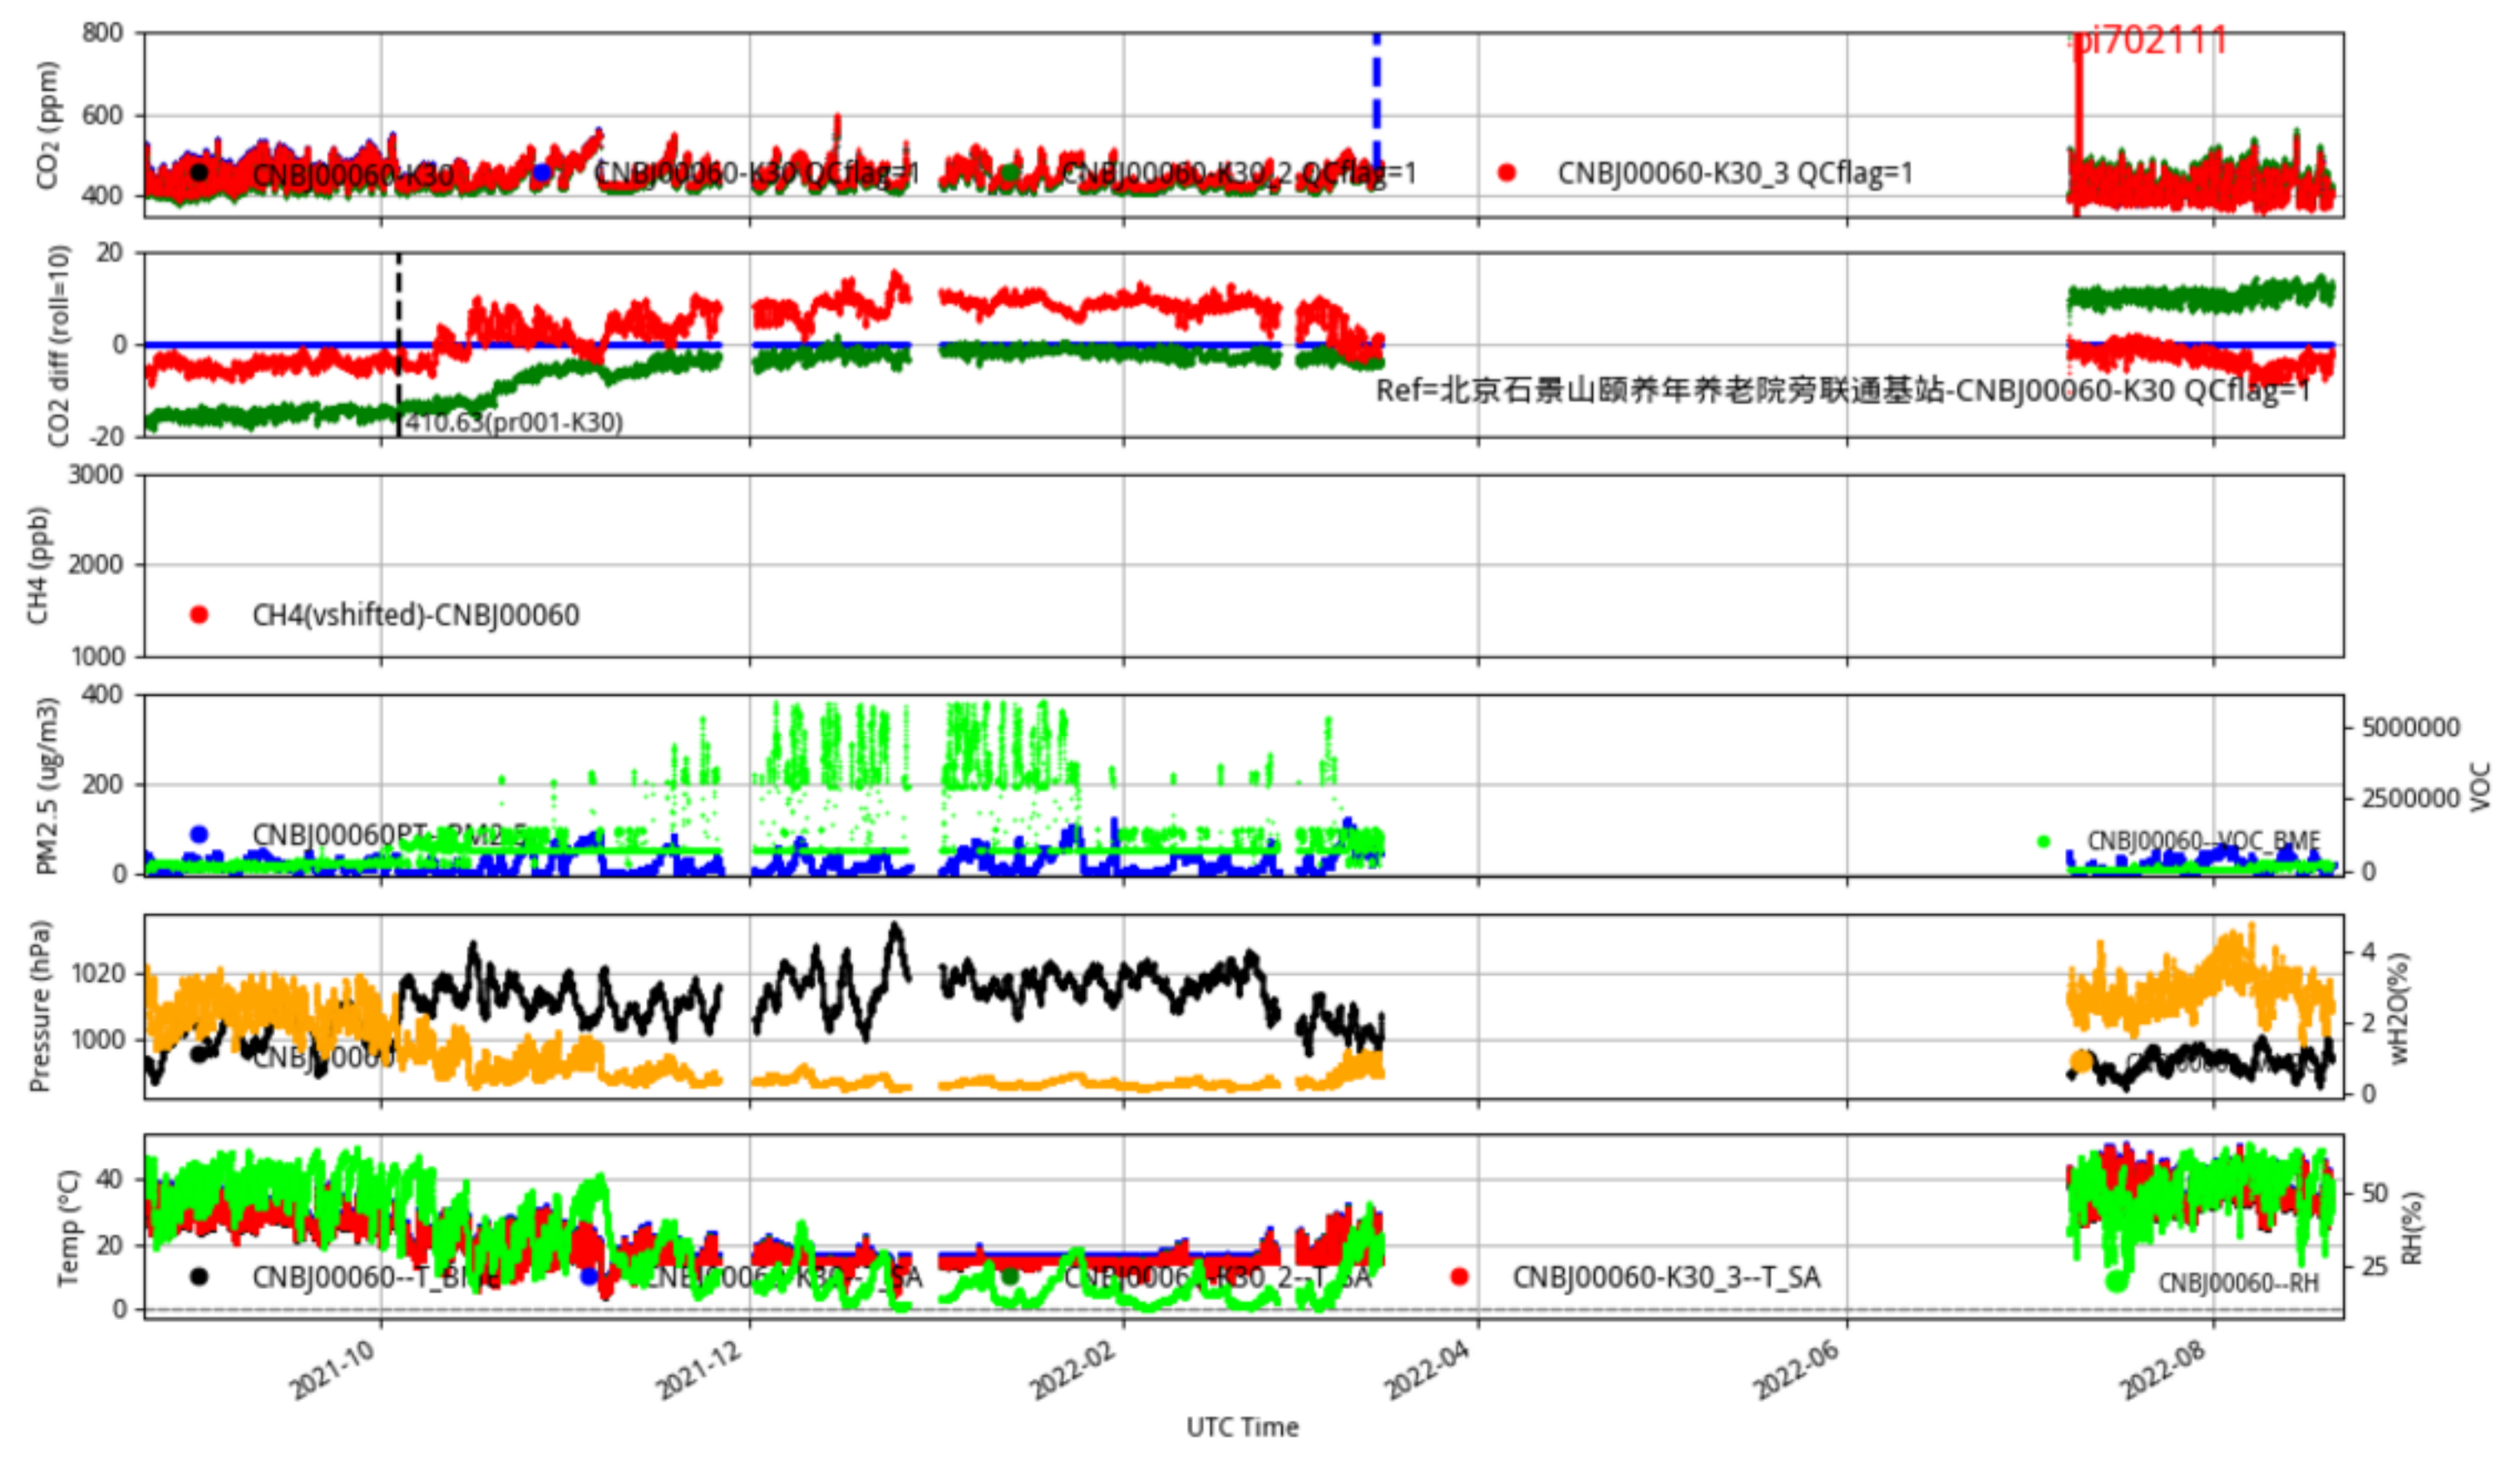

CNBj00060 JJJ_station tenmin/L2.1 CNBJ00060--365-days

Plot created: 2022-08-22 15:36 UTC