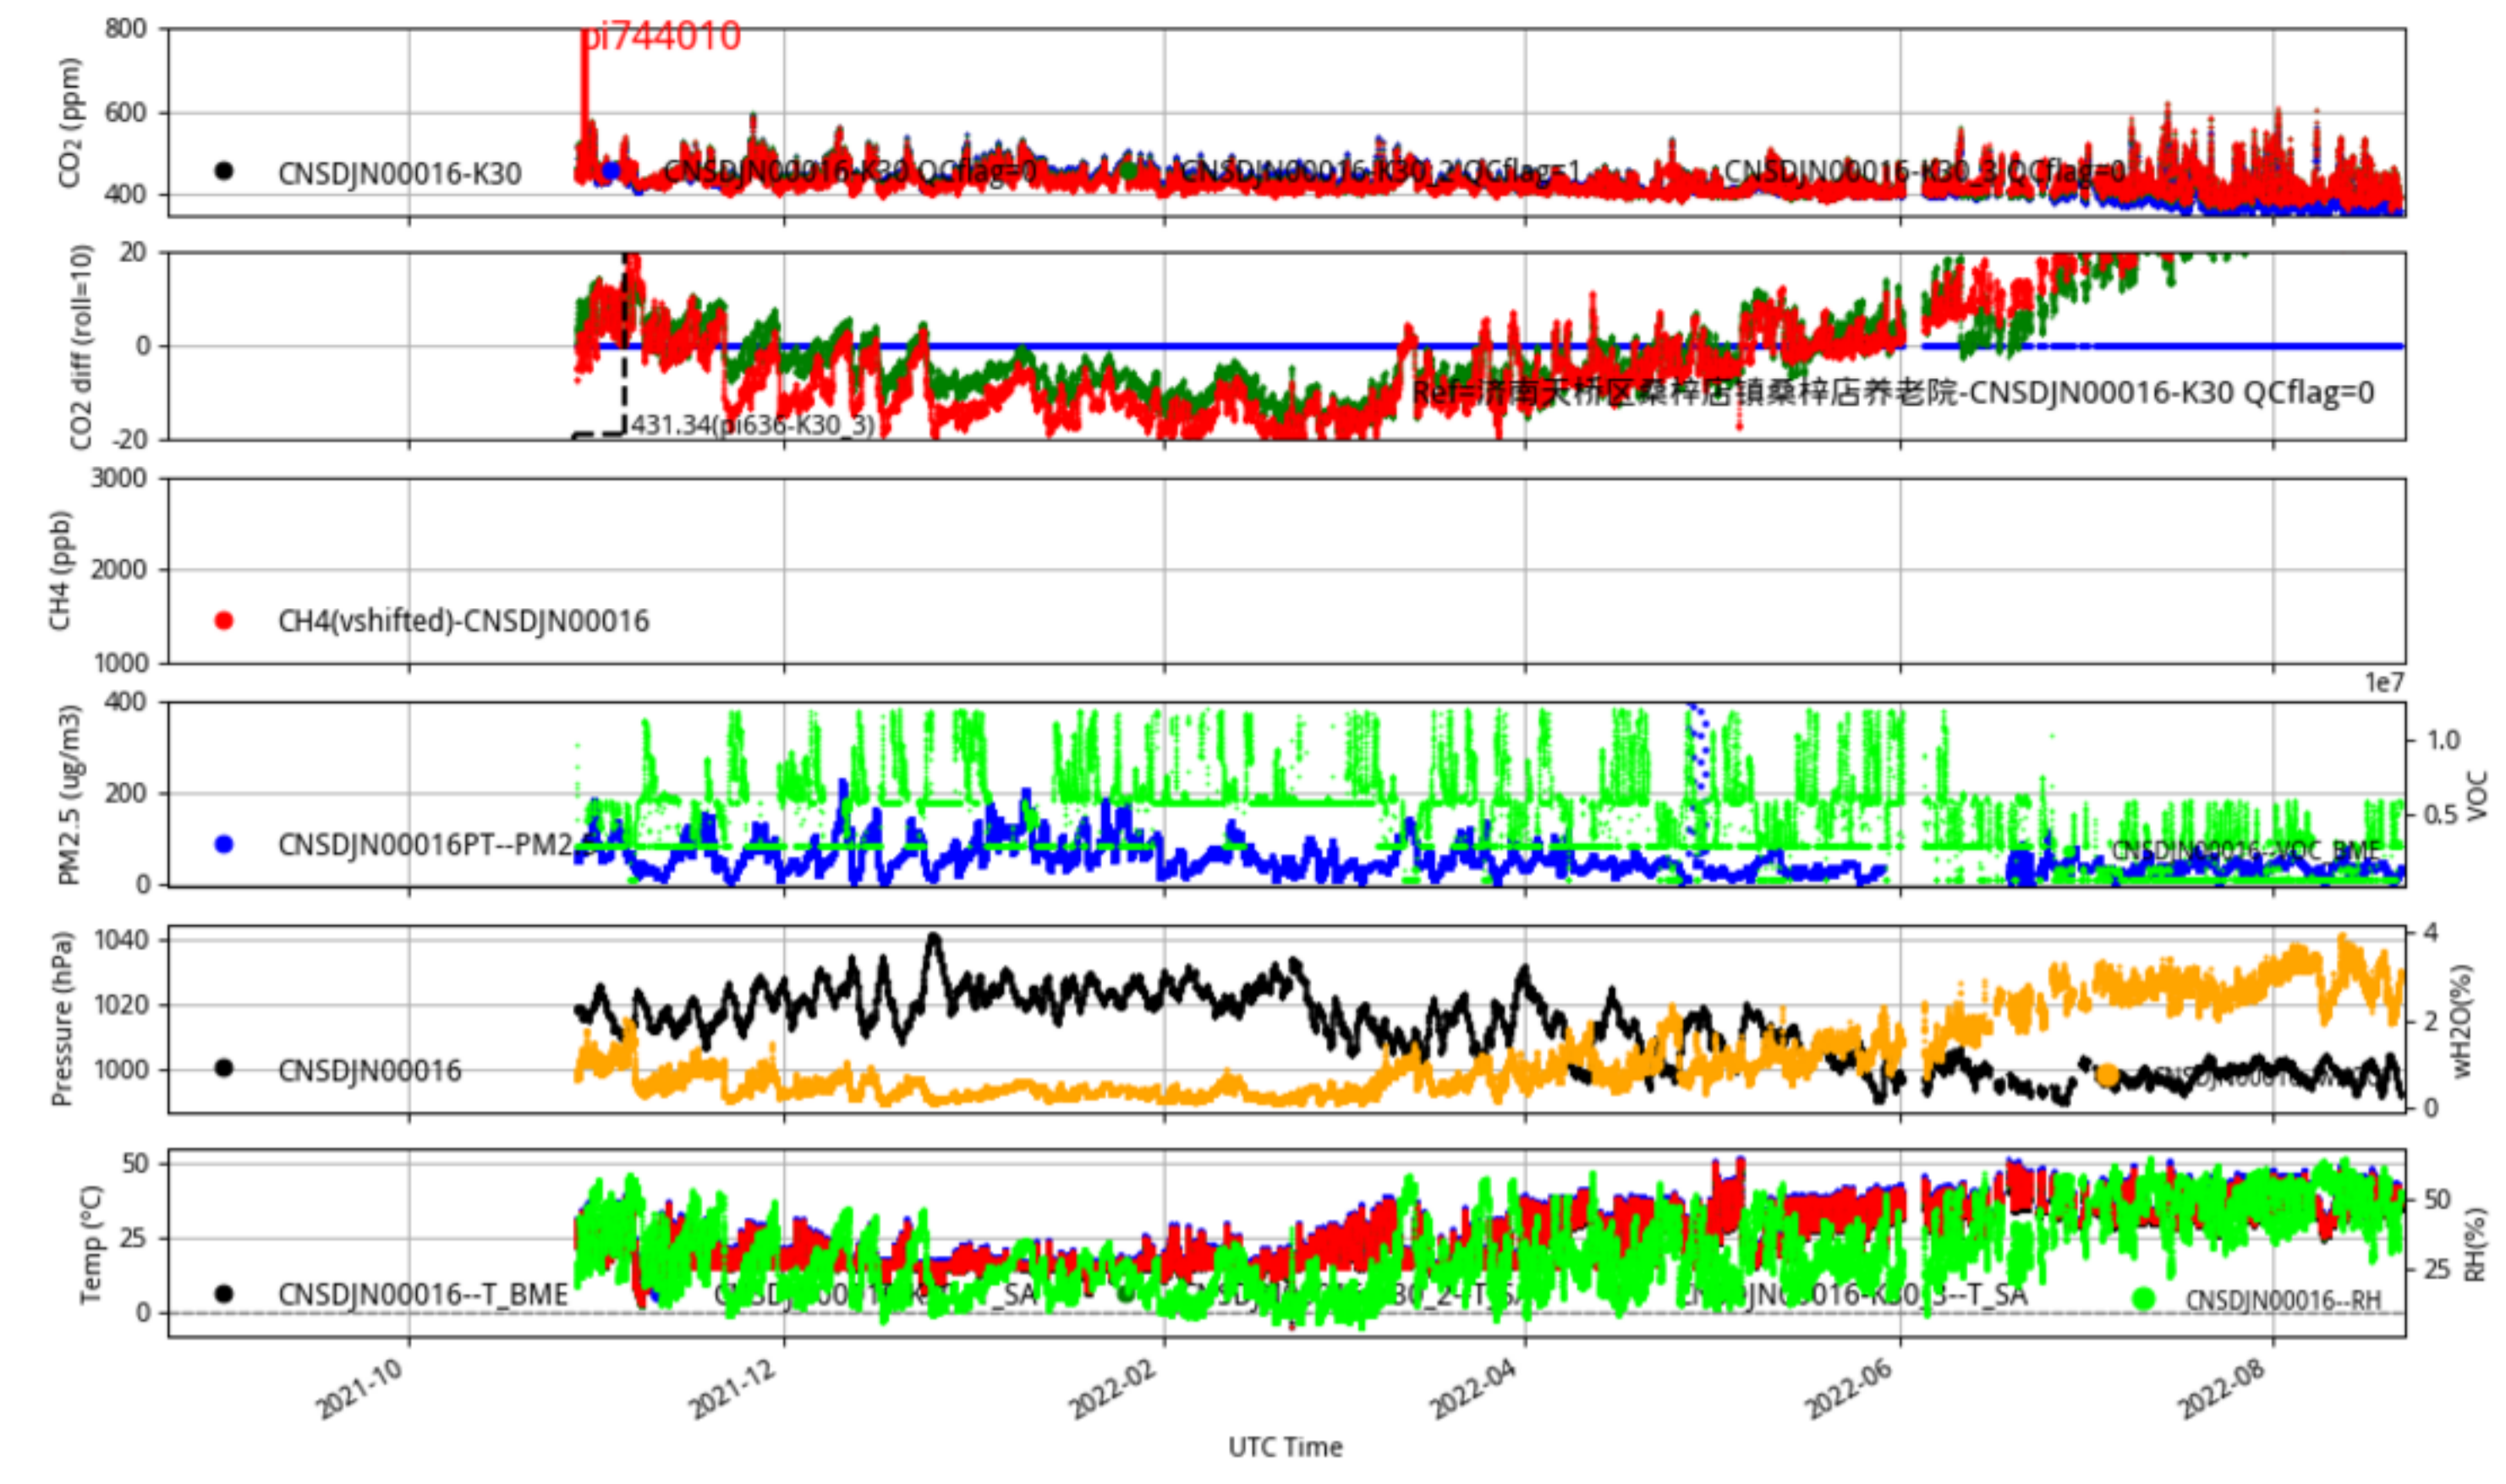

CNSDJN00016 JJJ_station tenmin/L2.1 CNSDJN00016--365-days

Plot created: 2022-08-22 16:53 UTC