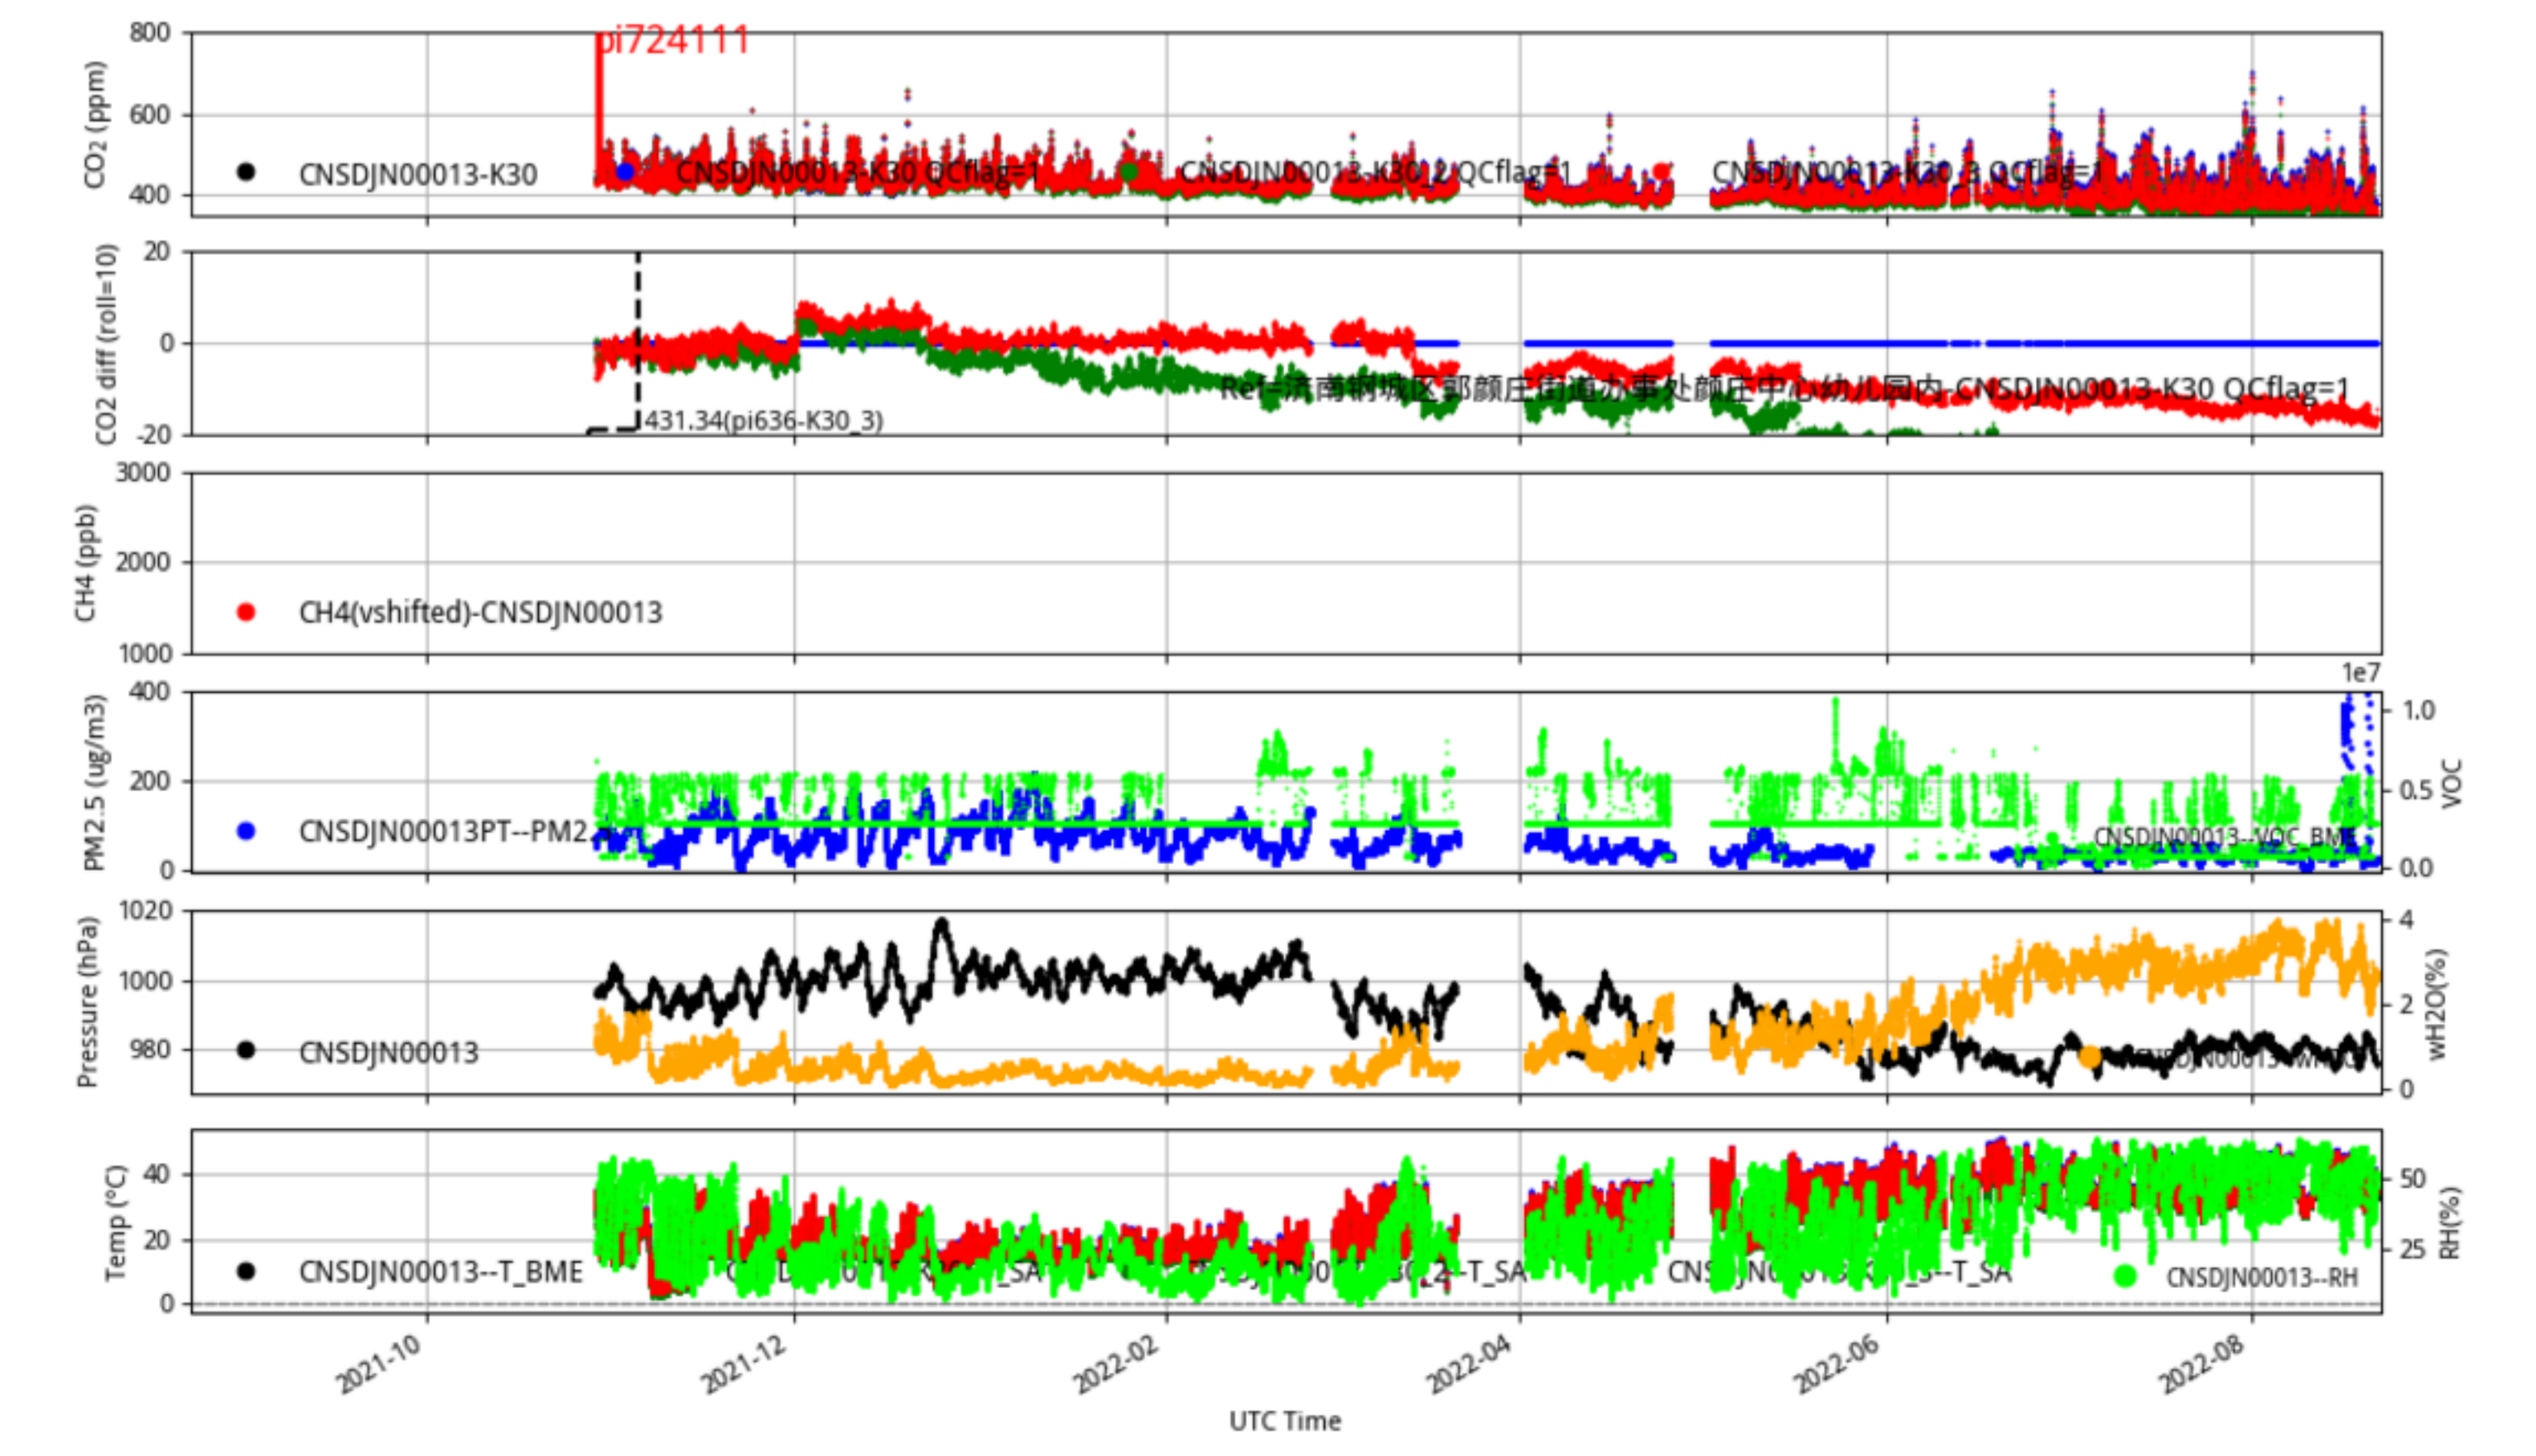

CNSDJN00013 JJJ_station tenmin/L2.1 CNSDJN00013--365-days

Plot created: 2022-08-22 16:51 UTC