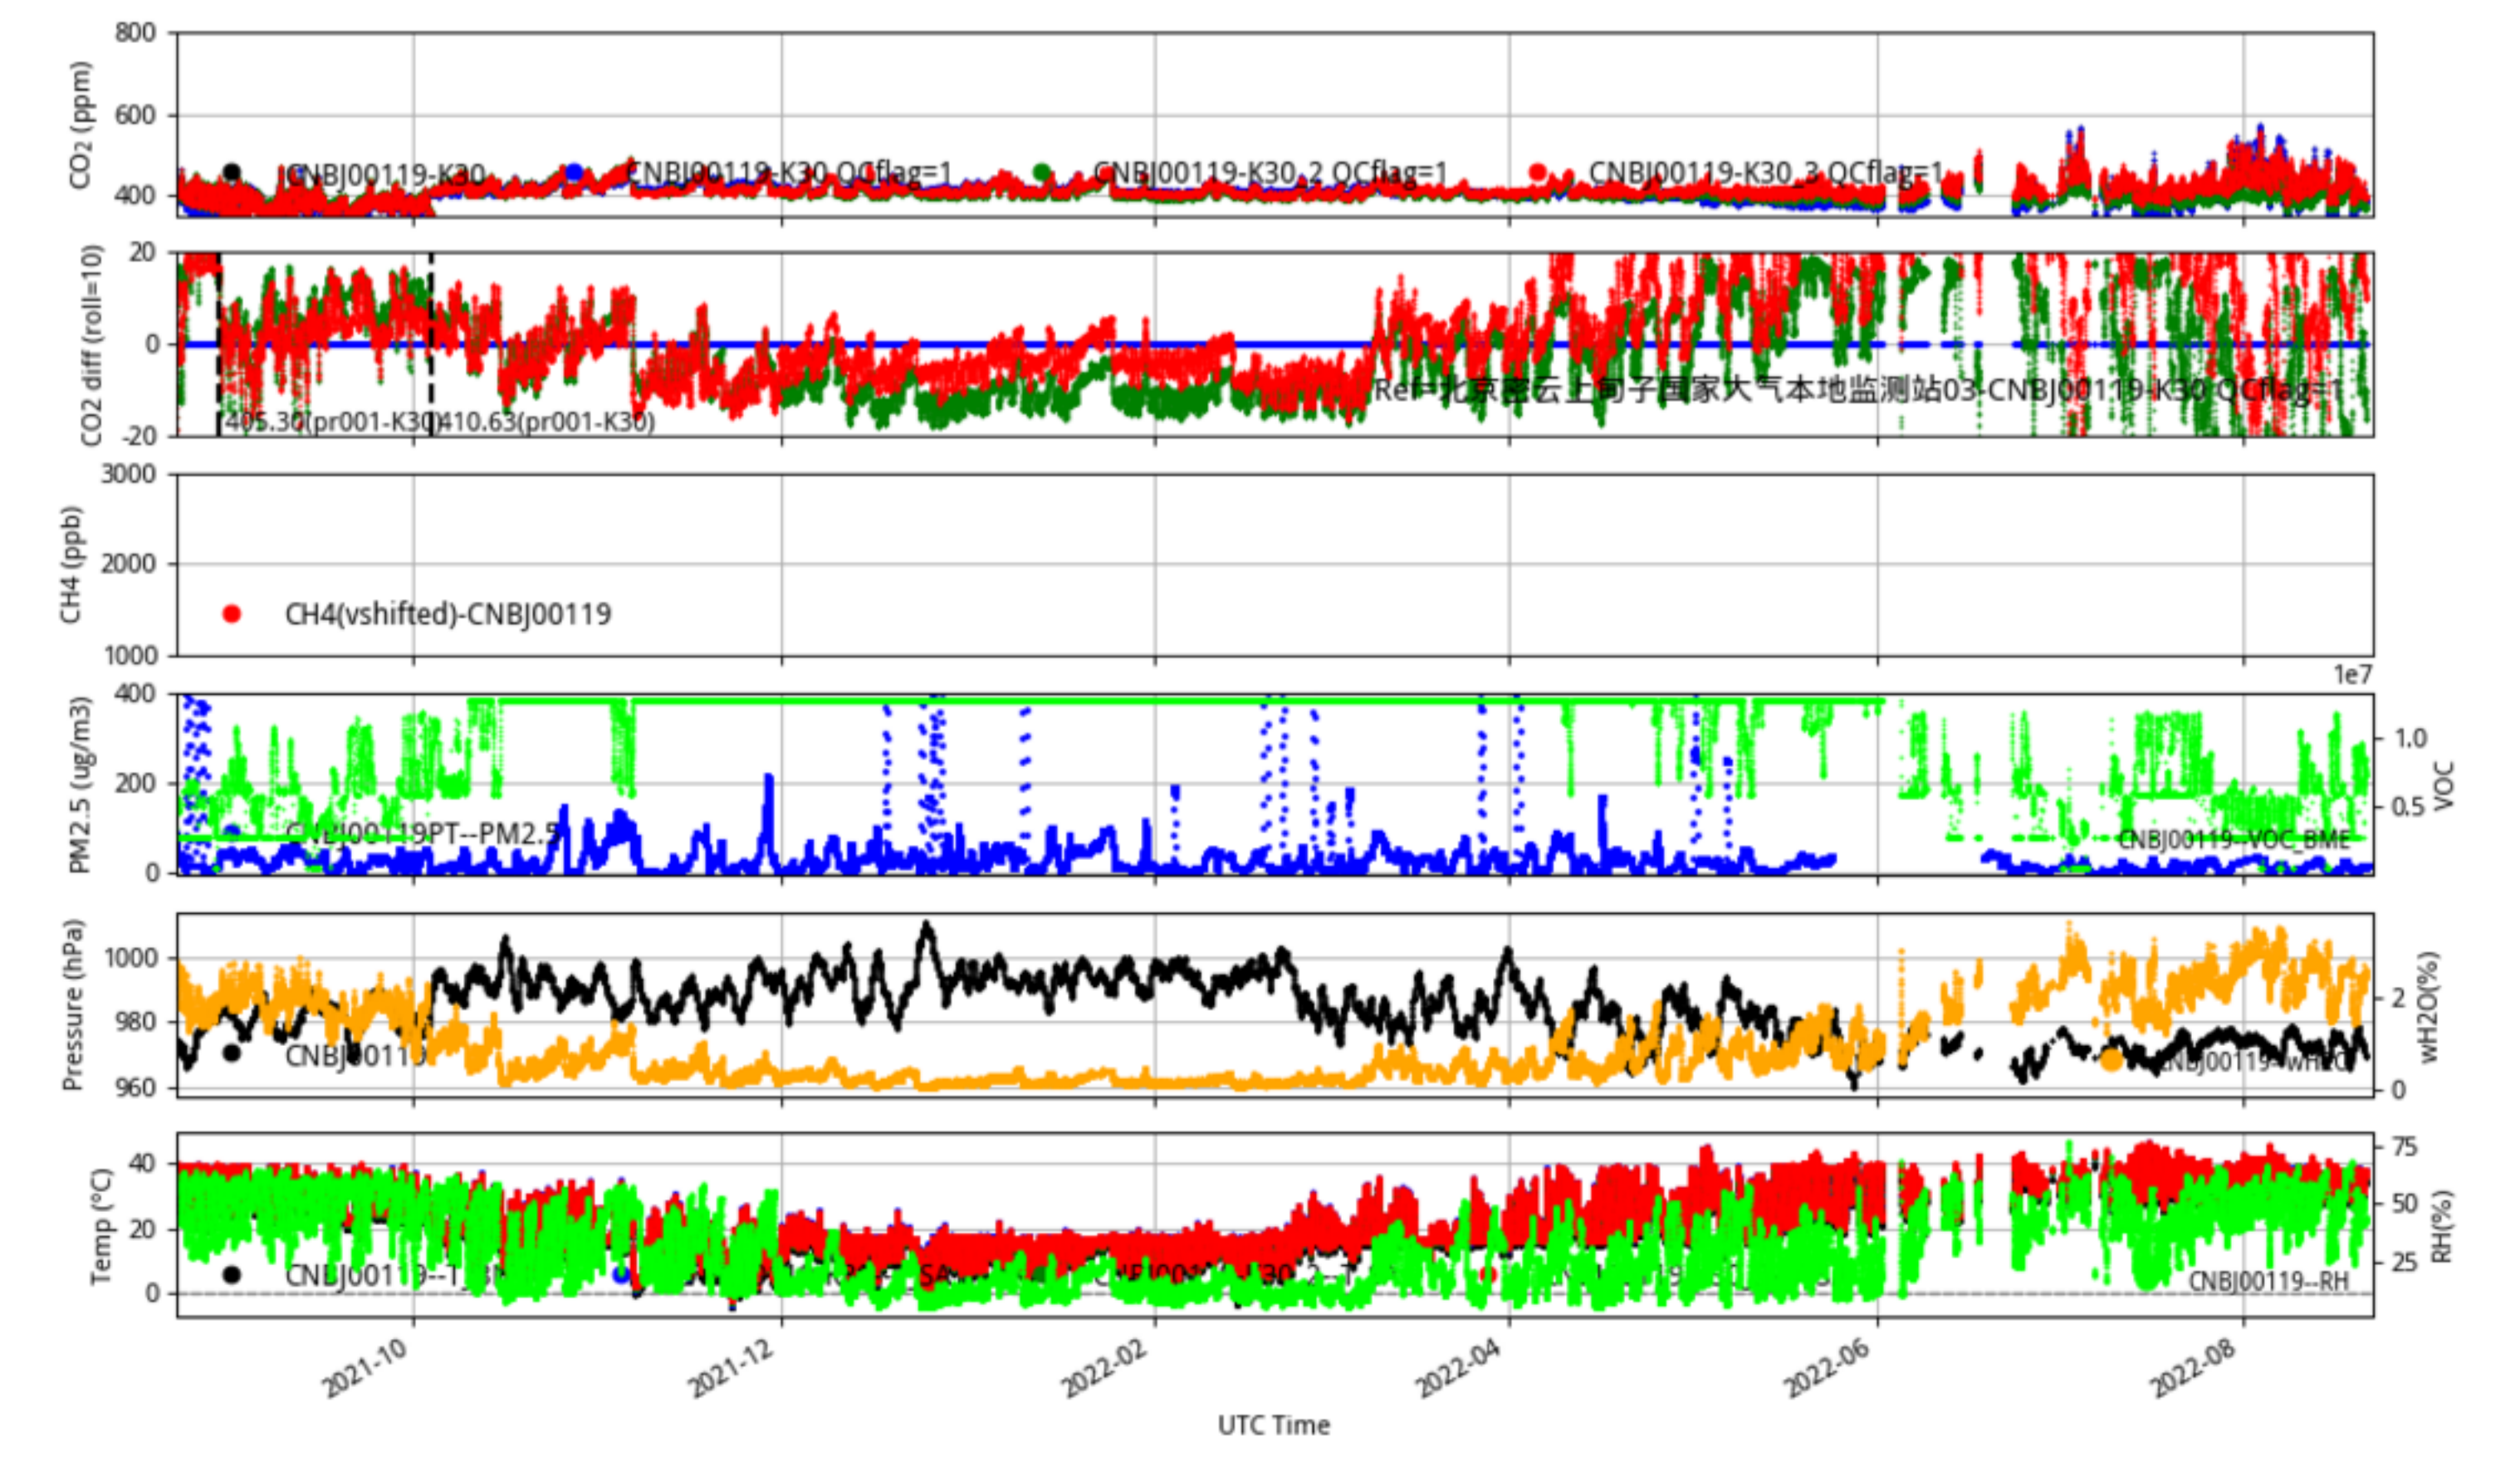

CNBj00119 JJJ_station tenmin/L2.1 CNBj00119--365-days

Plot created: 2022-08-22 16:25 UTC