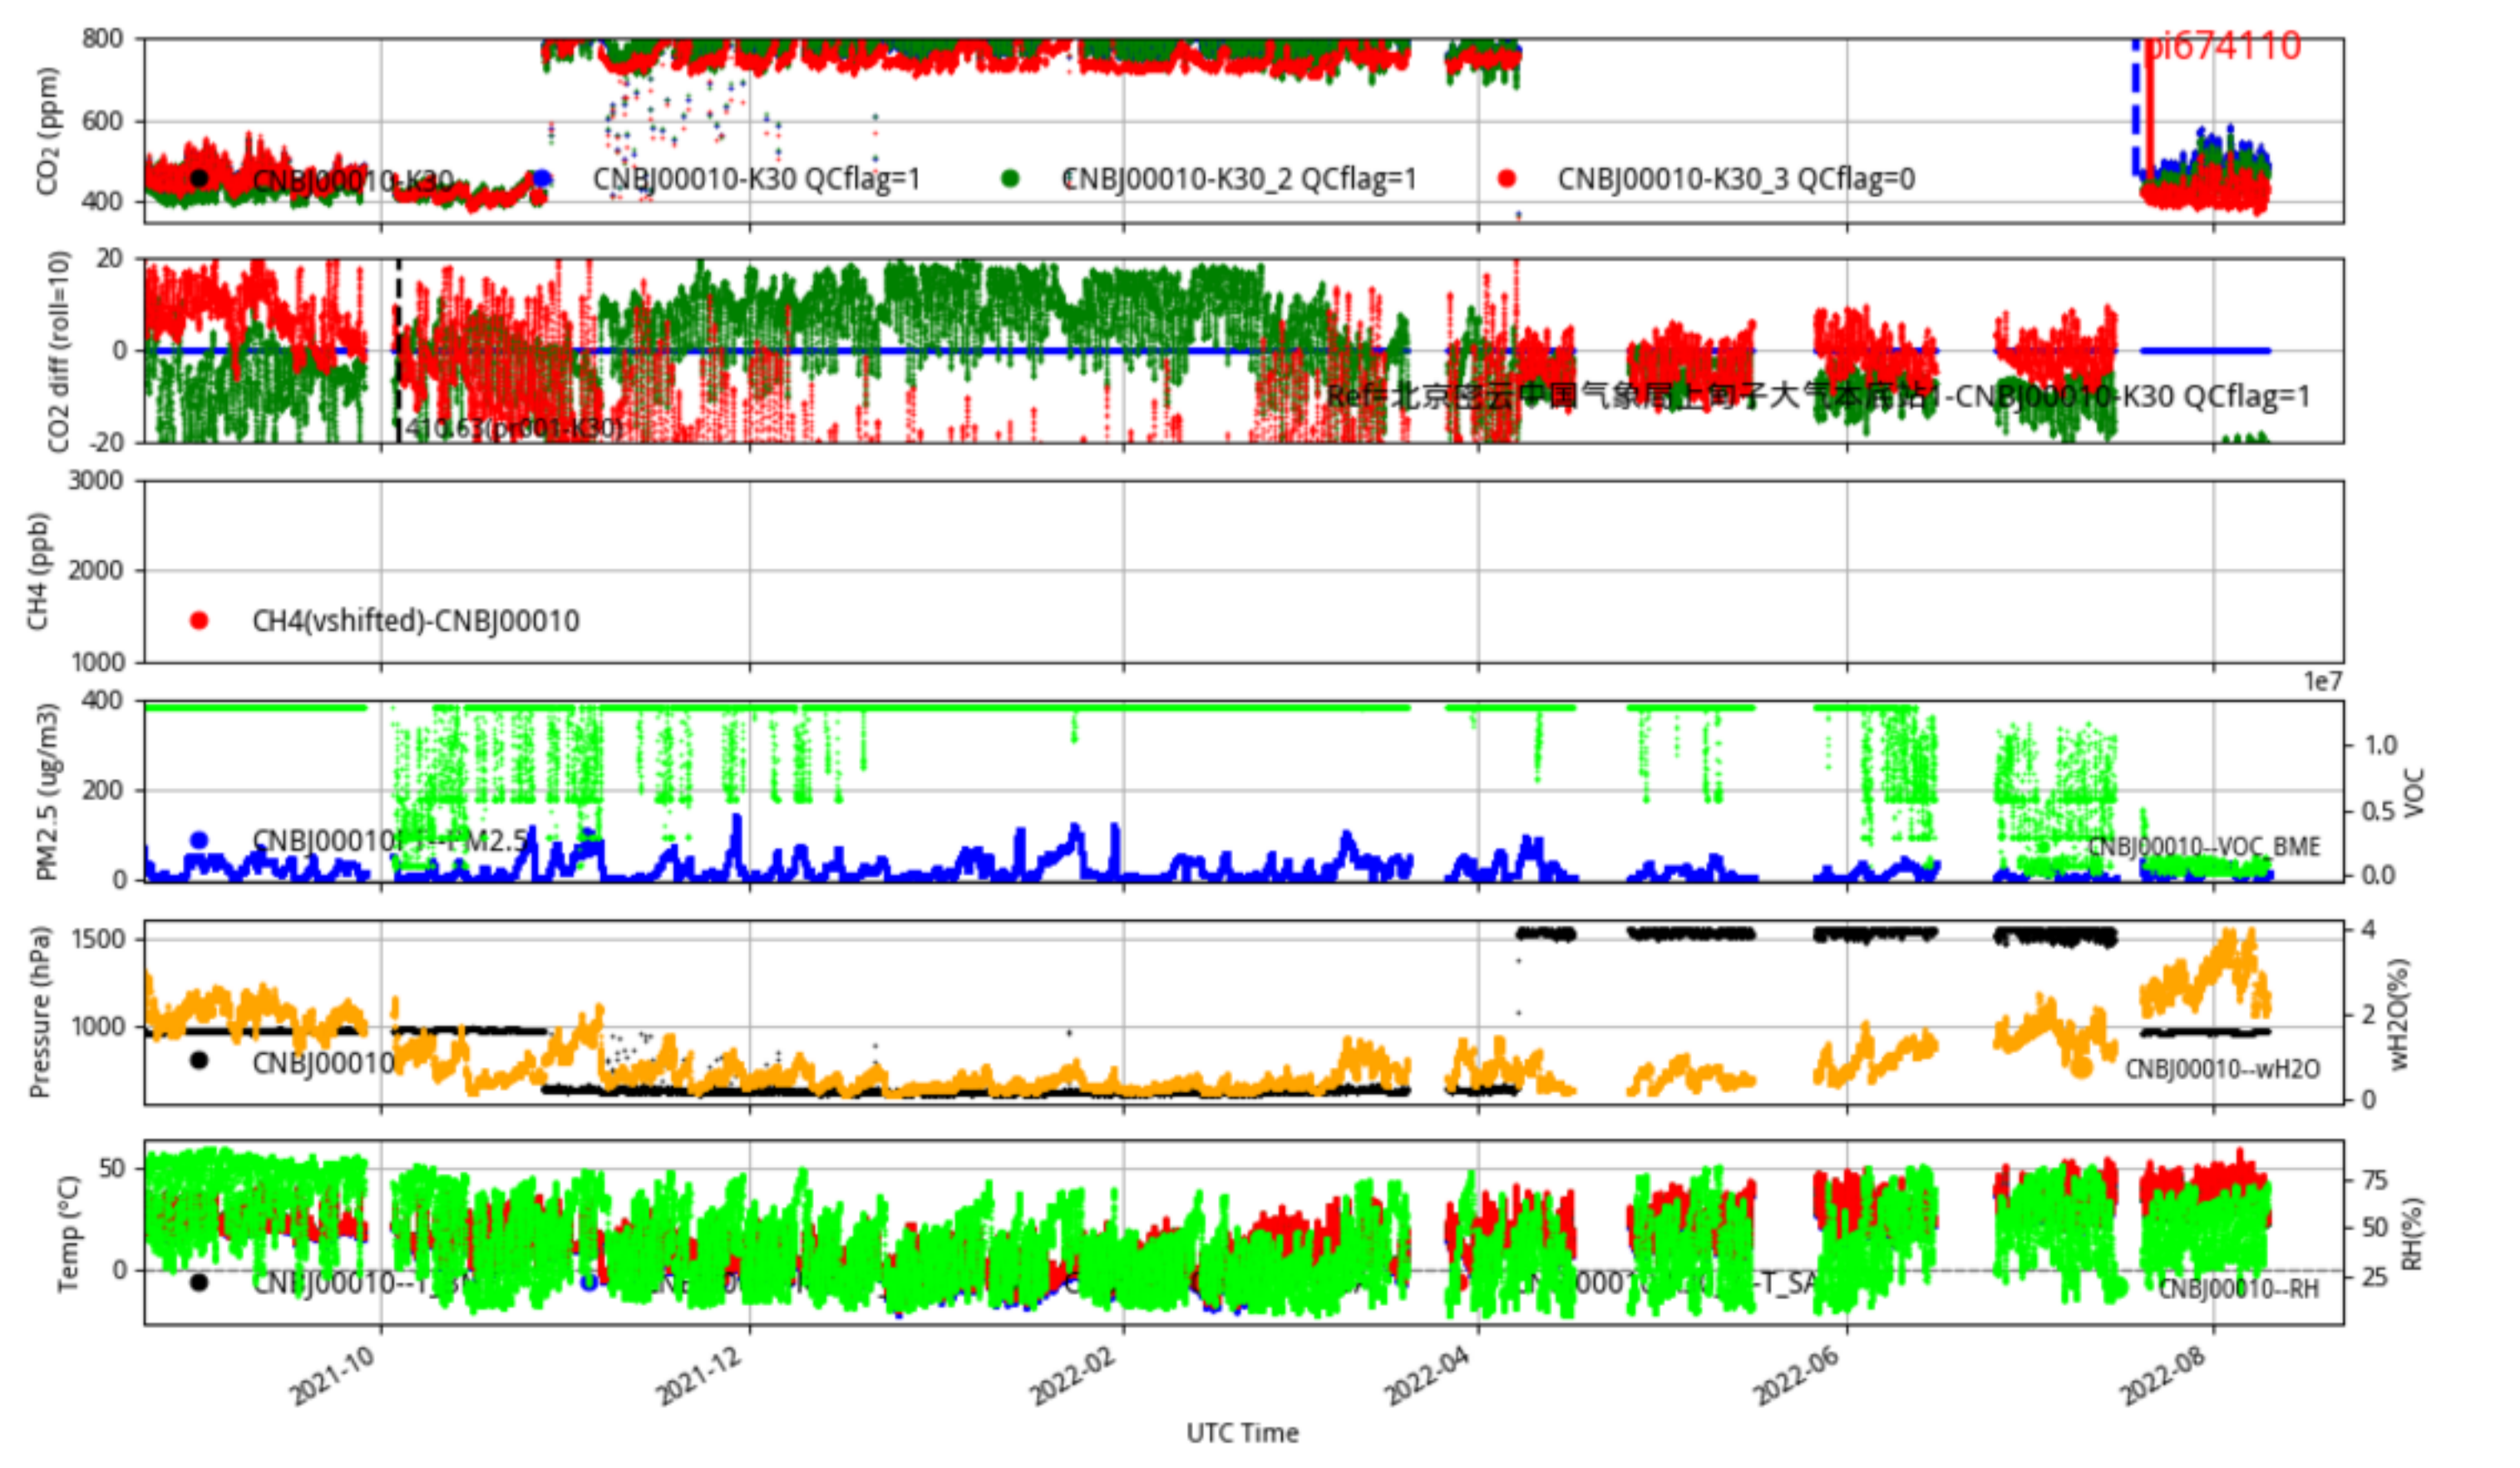

CNBj00010 JJJ_station tenmin/L2.1 CNBj00010--365-days

Plot created: 2022-08-22 14:53 UTC