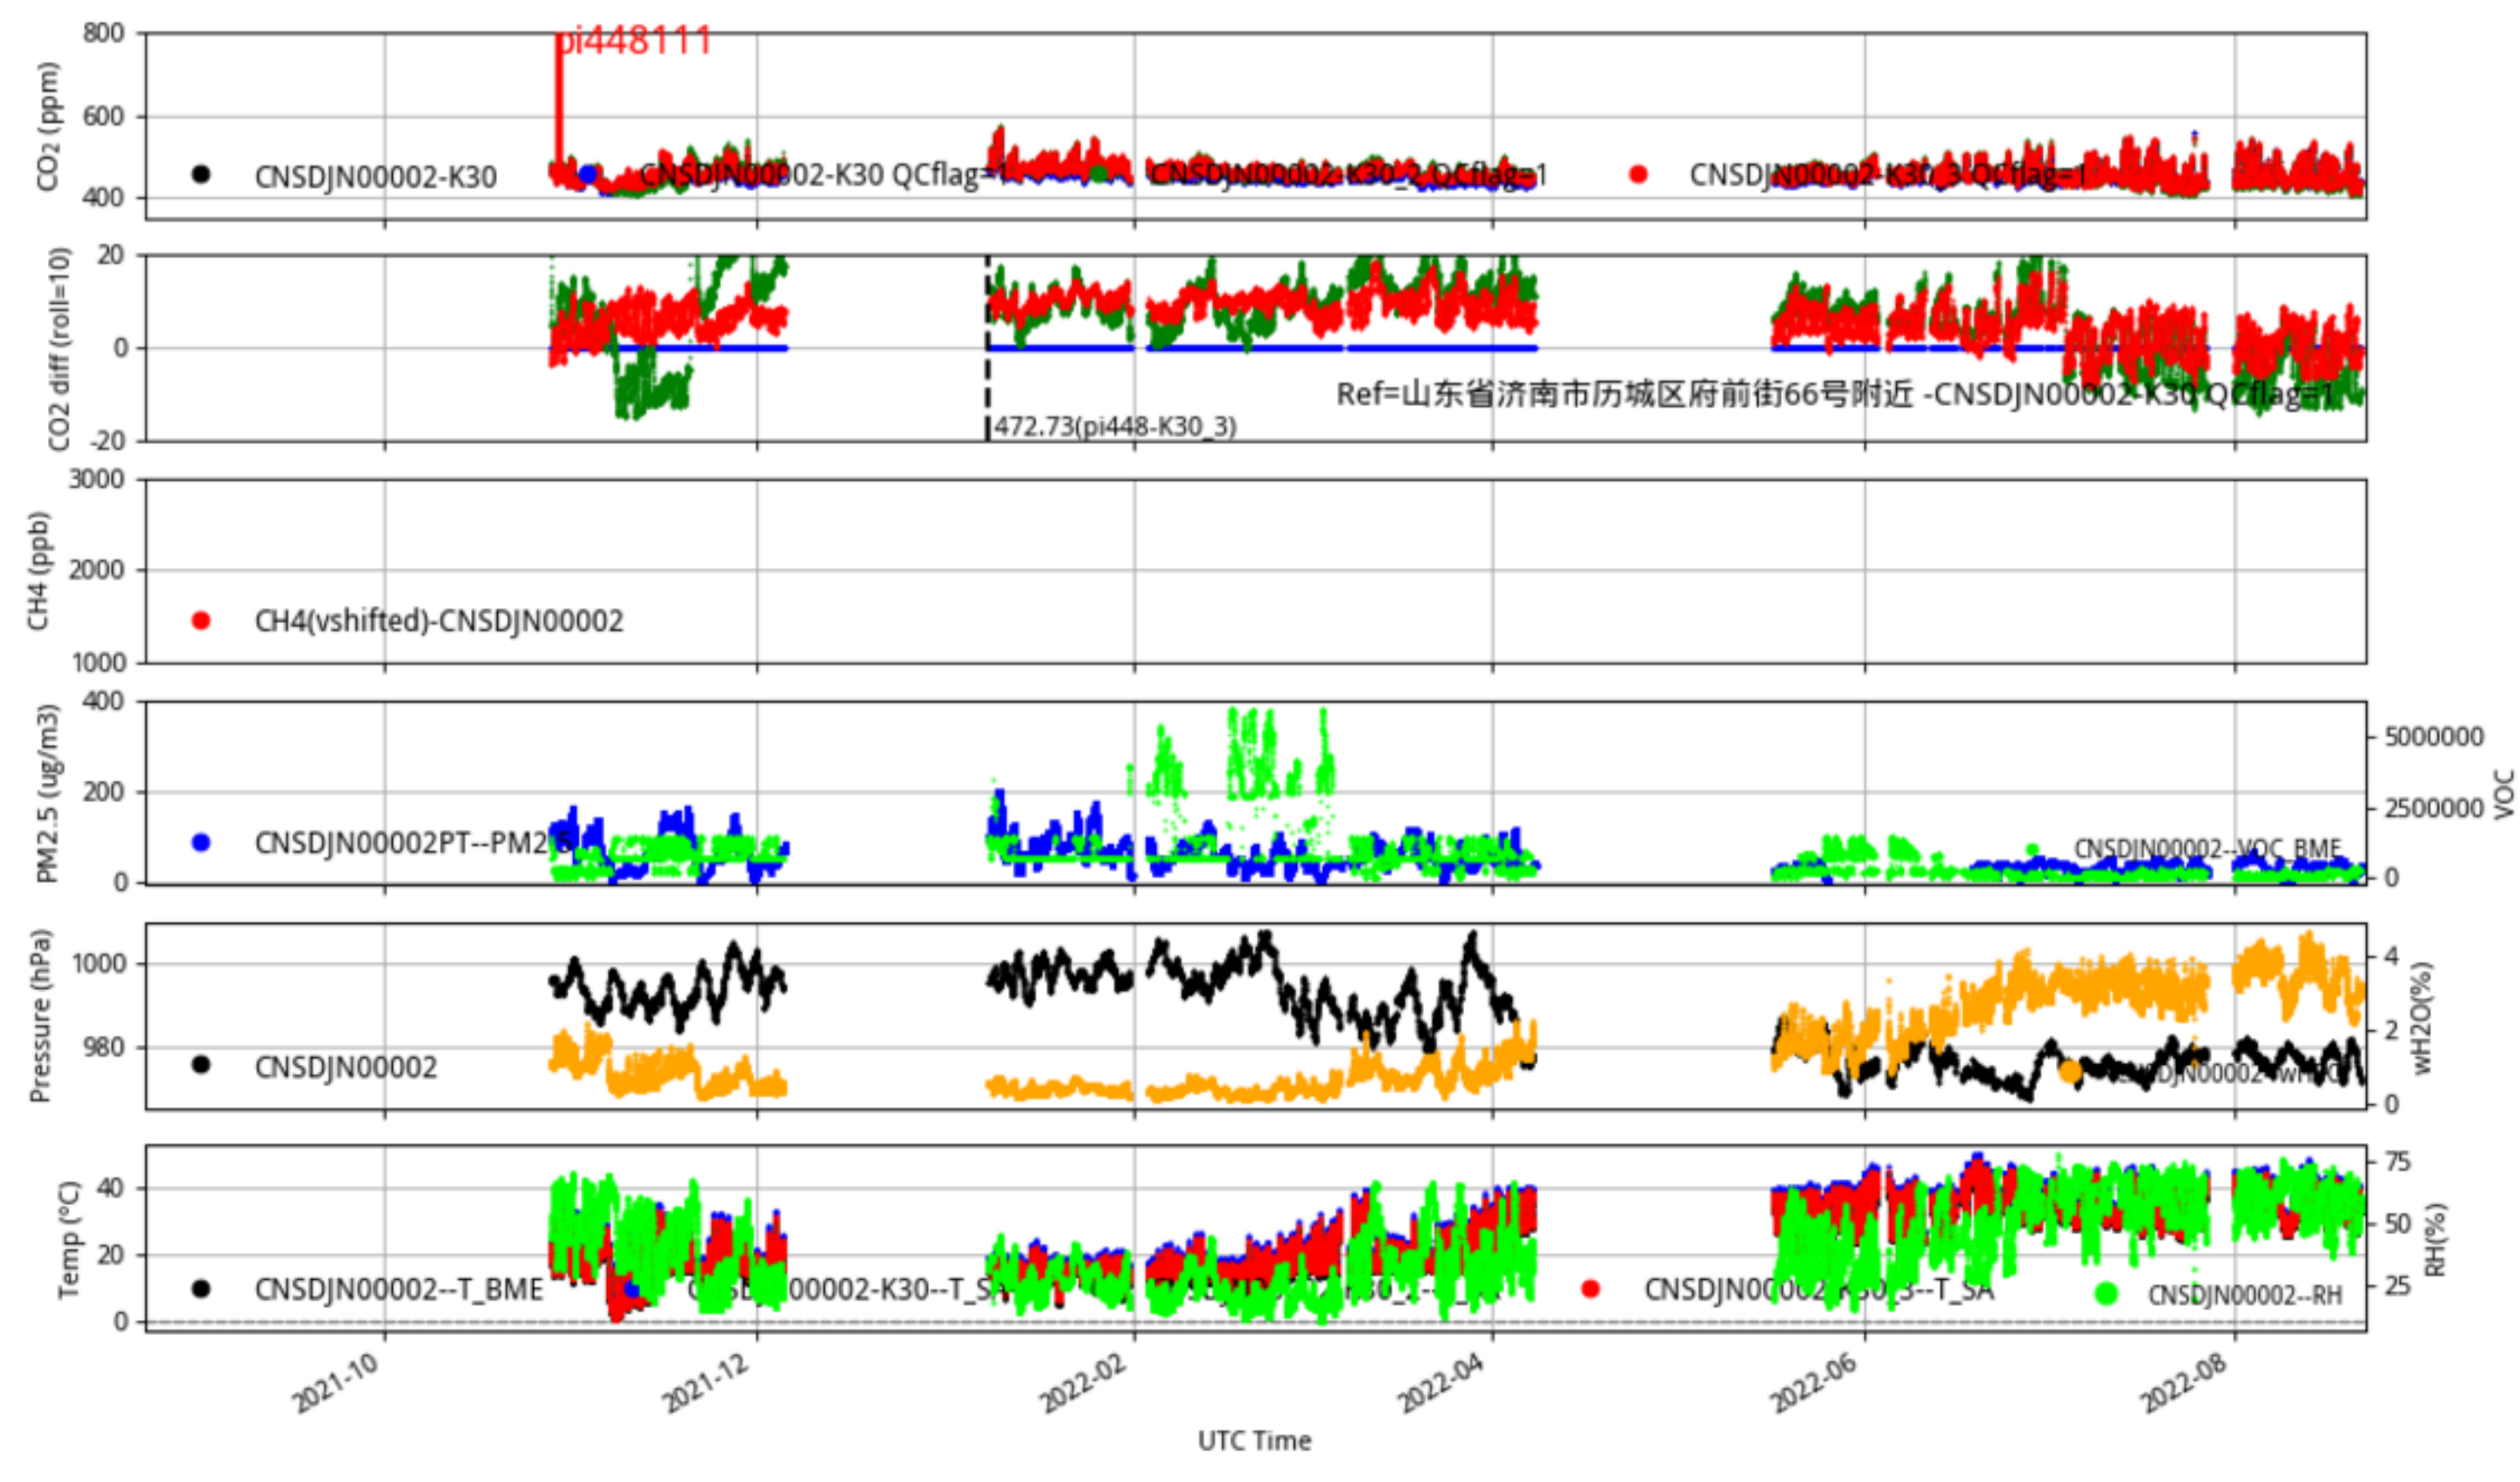

CNSDJN00002 JJJ_station tenmin/L2.1 CNSDJN00002--365-days

Plot created: 2022-08-22 16:44 UTC