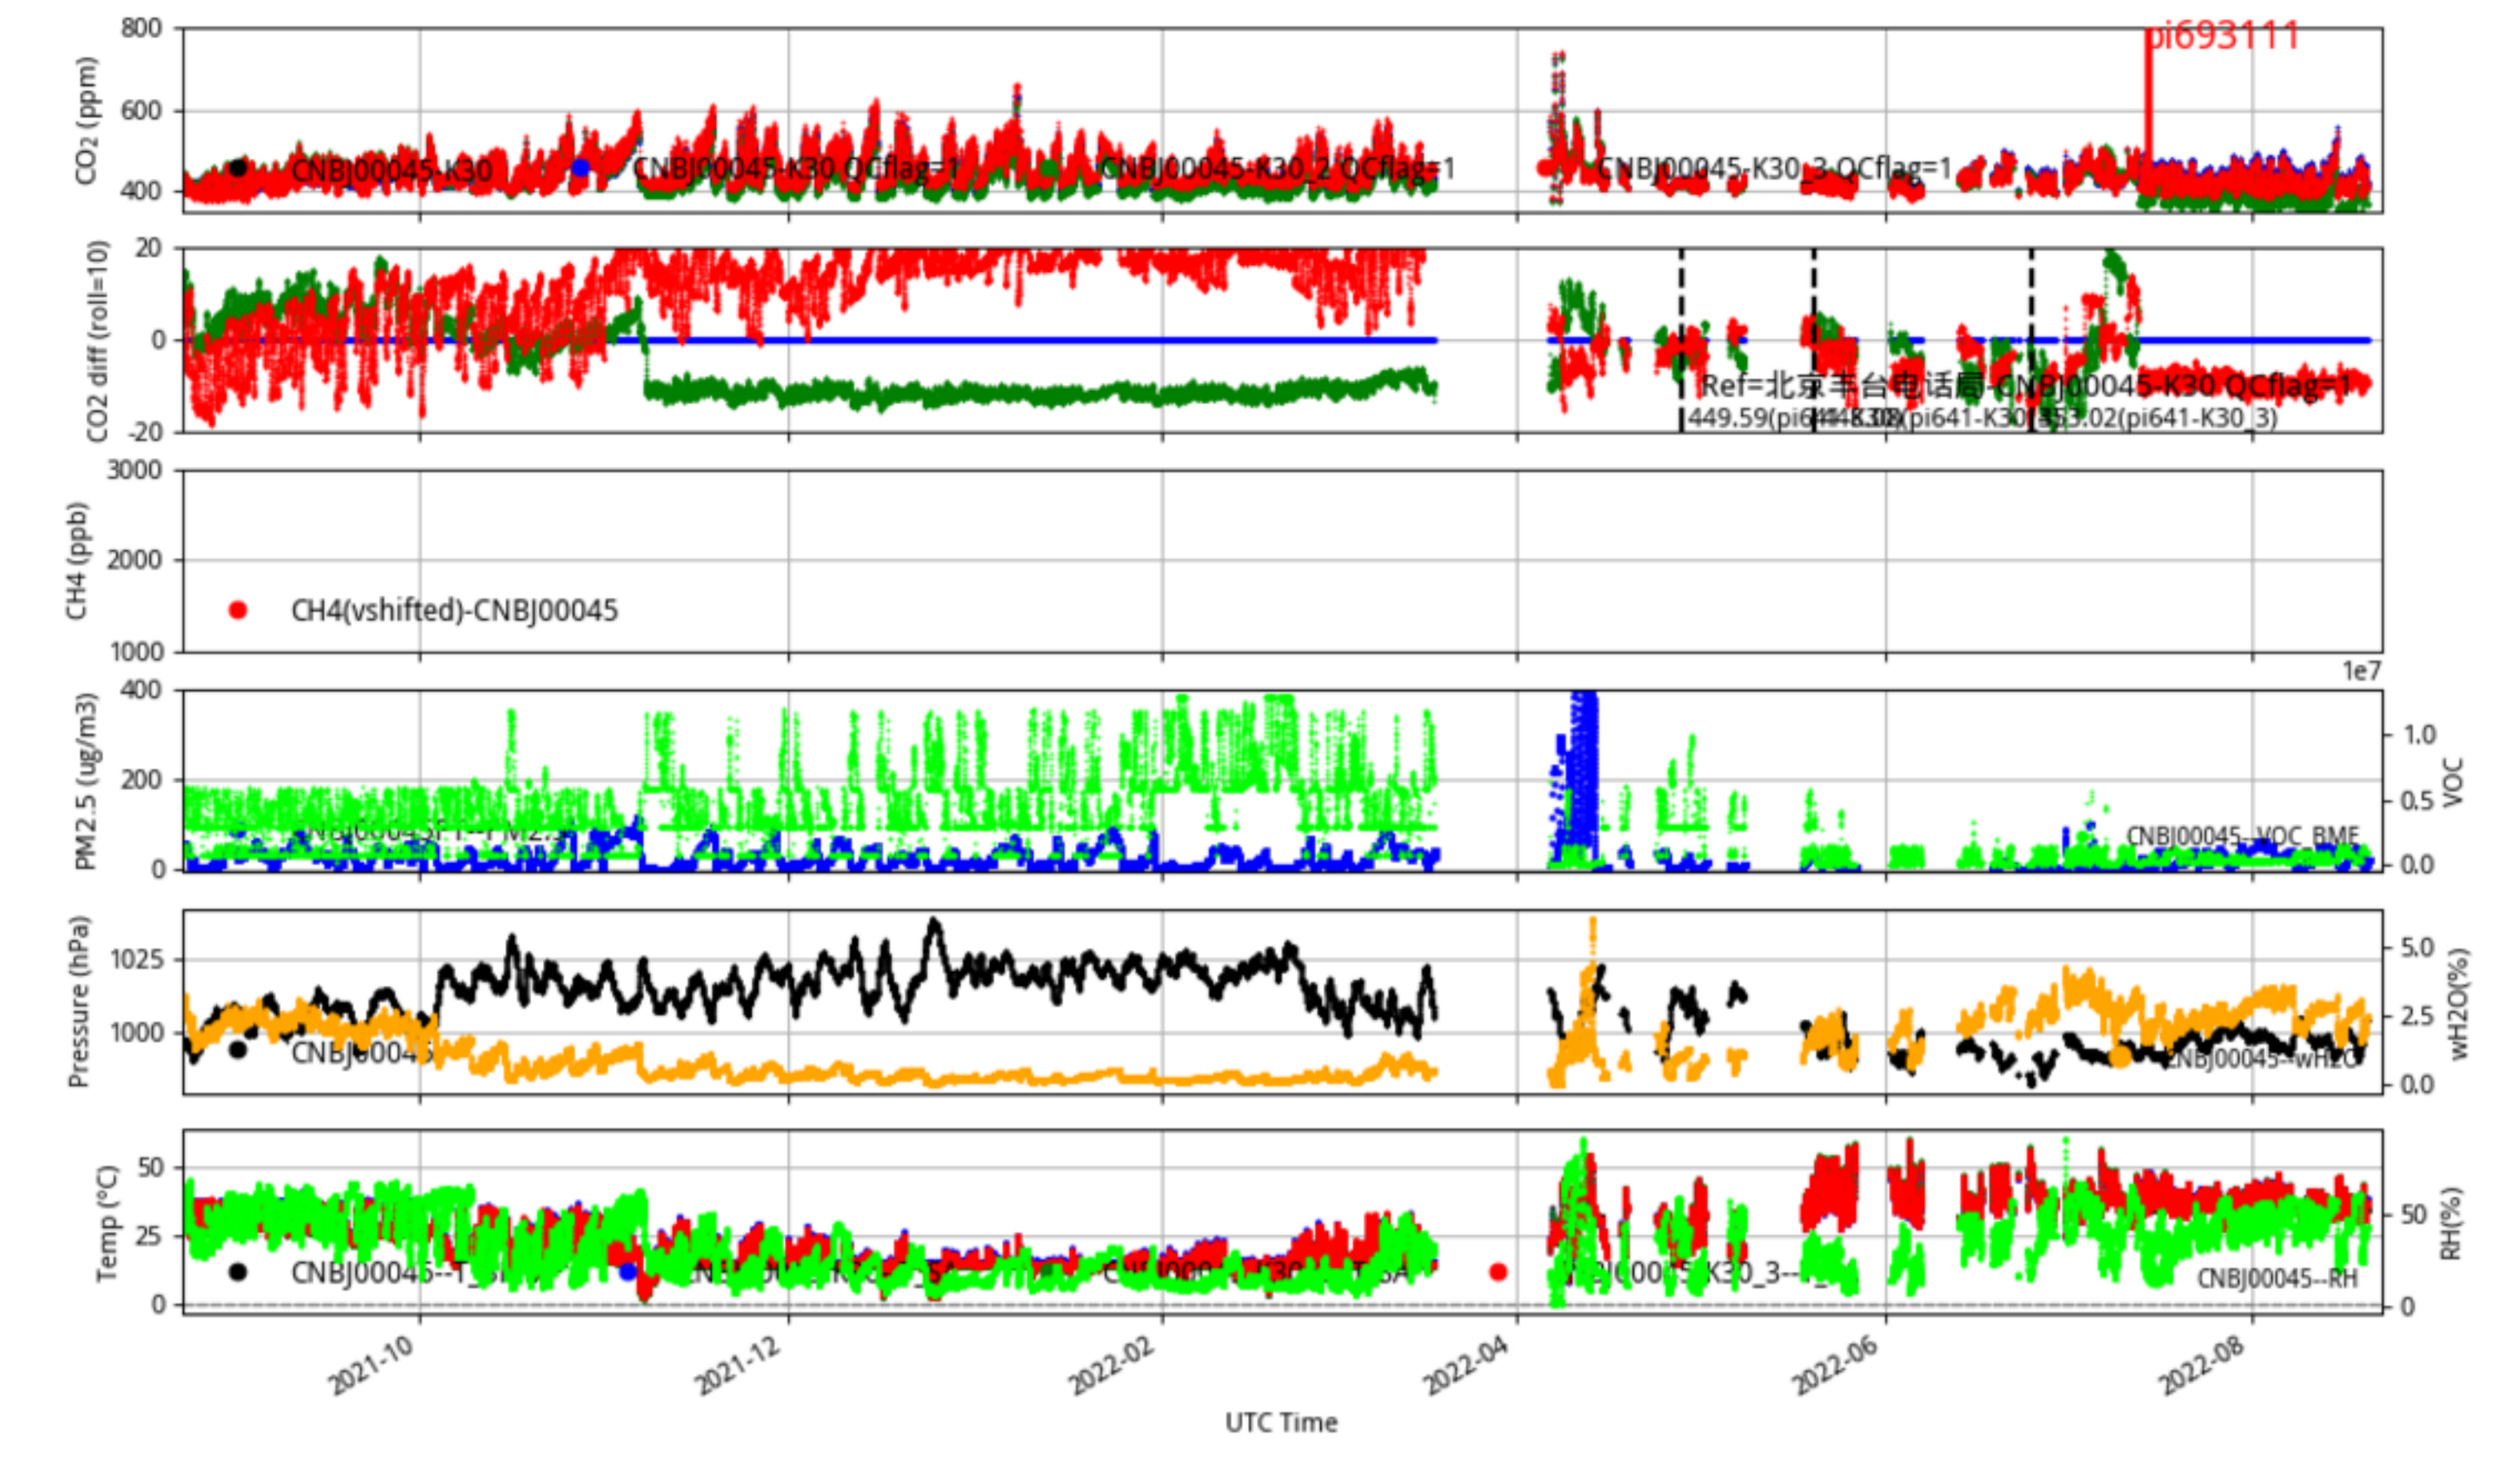

CNBj00045 JJJ_station tenmin/L2.1 CNBj00045--365-days

Plot created: 2022-08-22 15:25 UTC