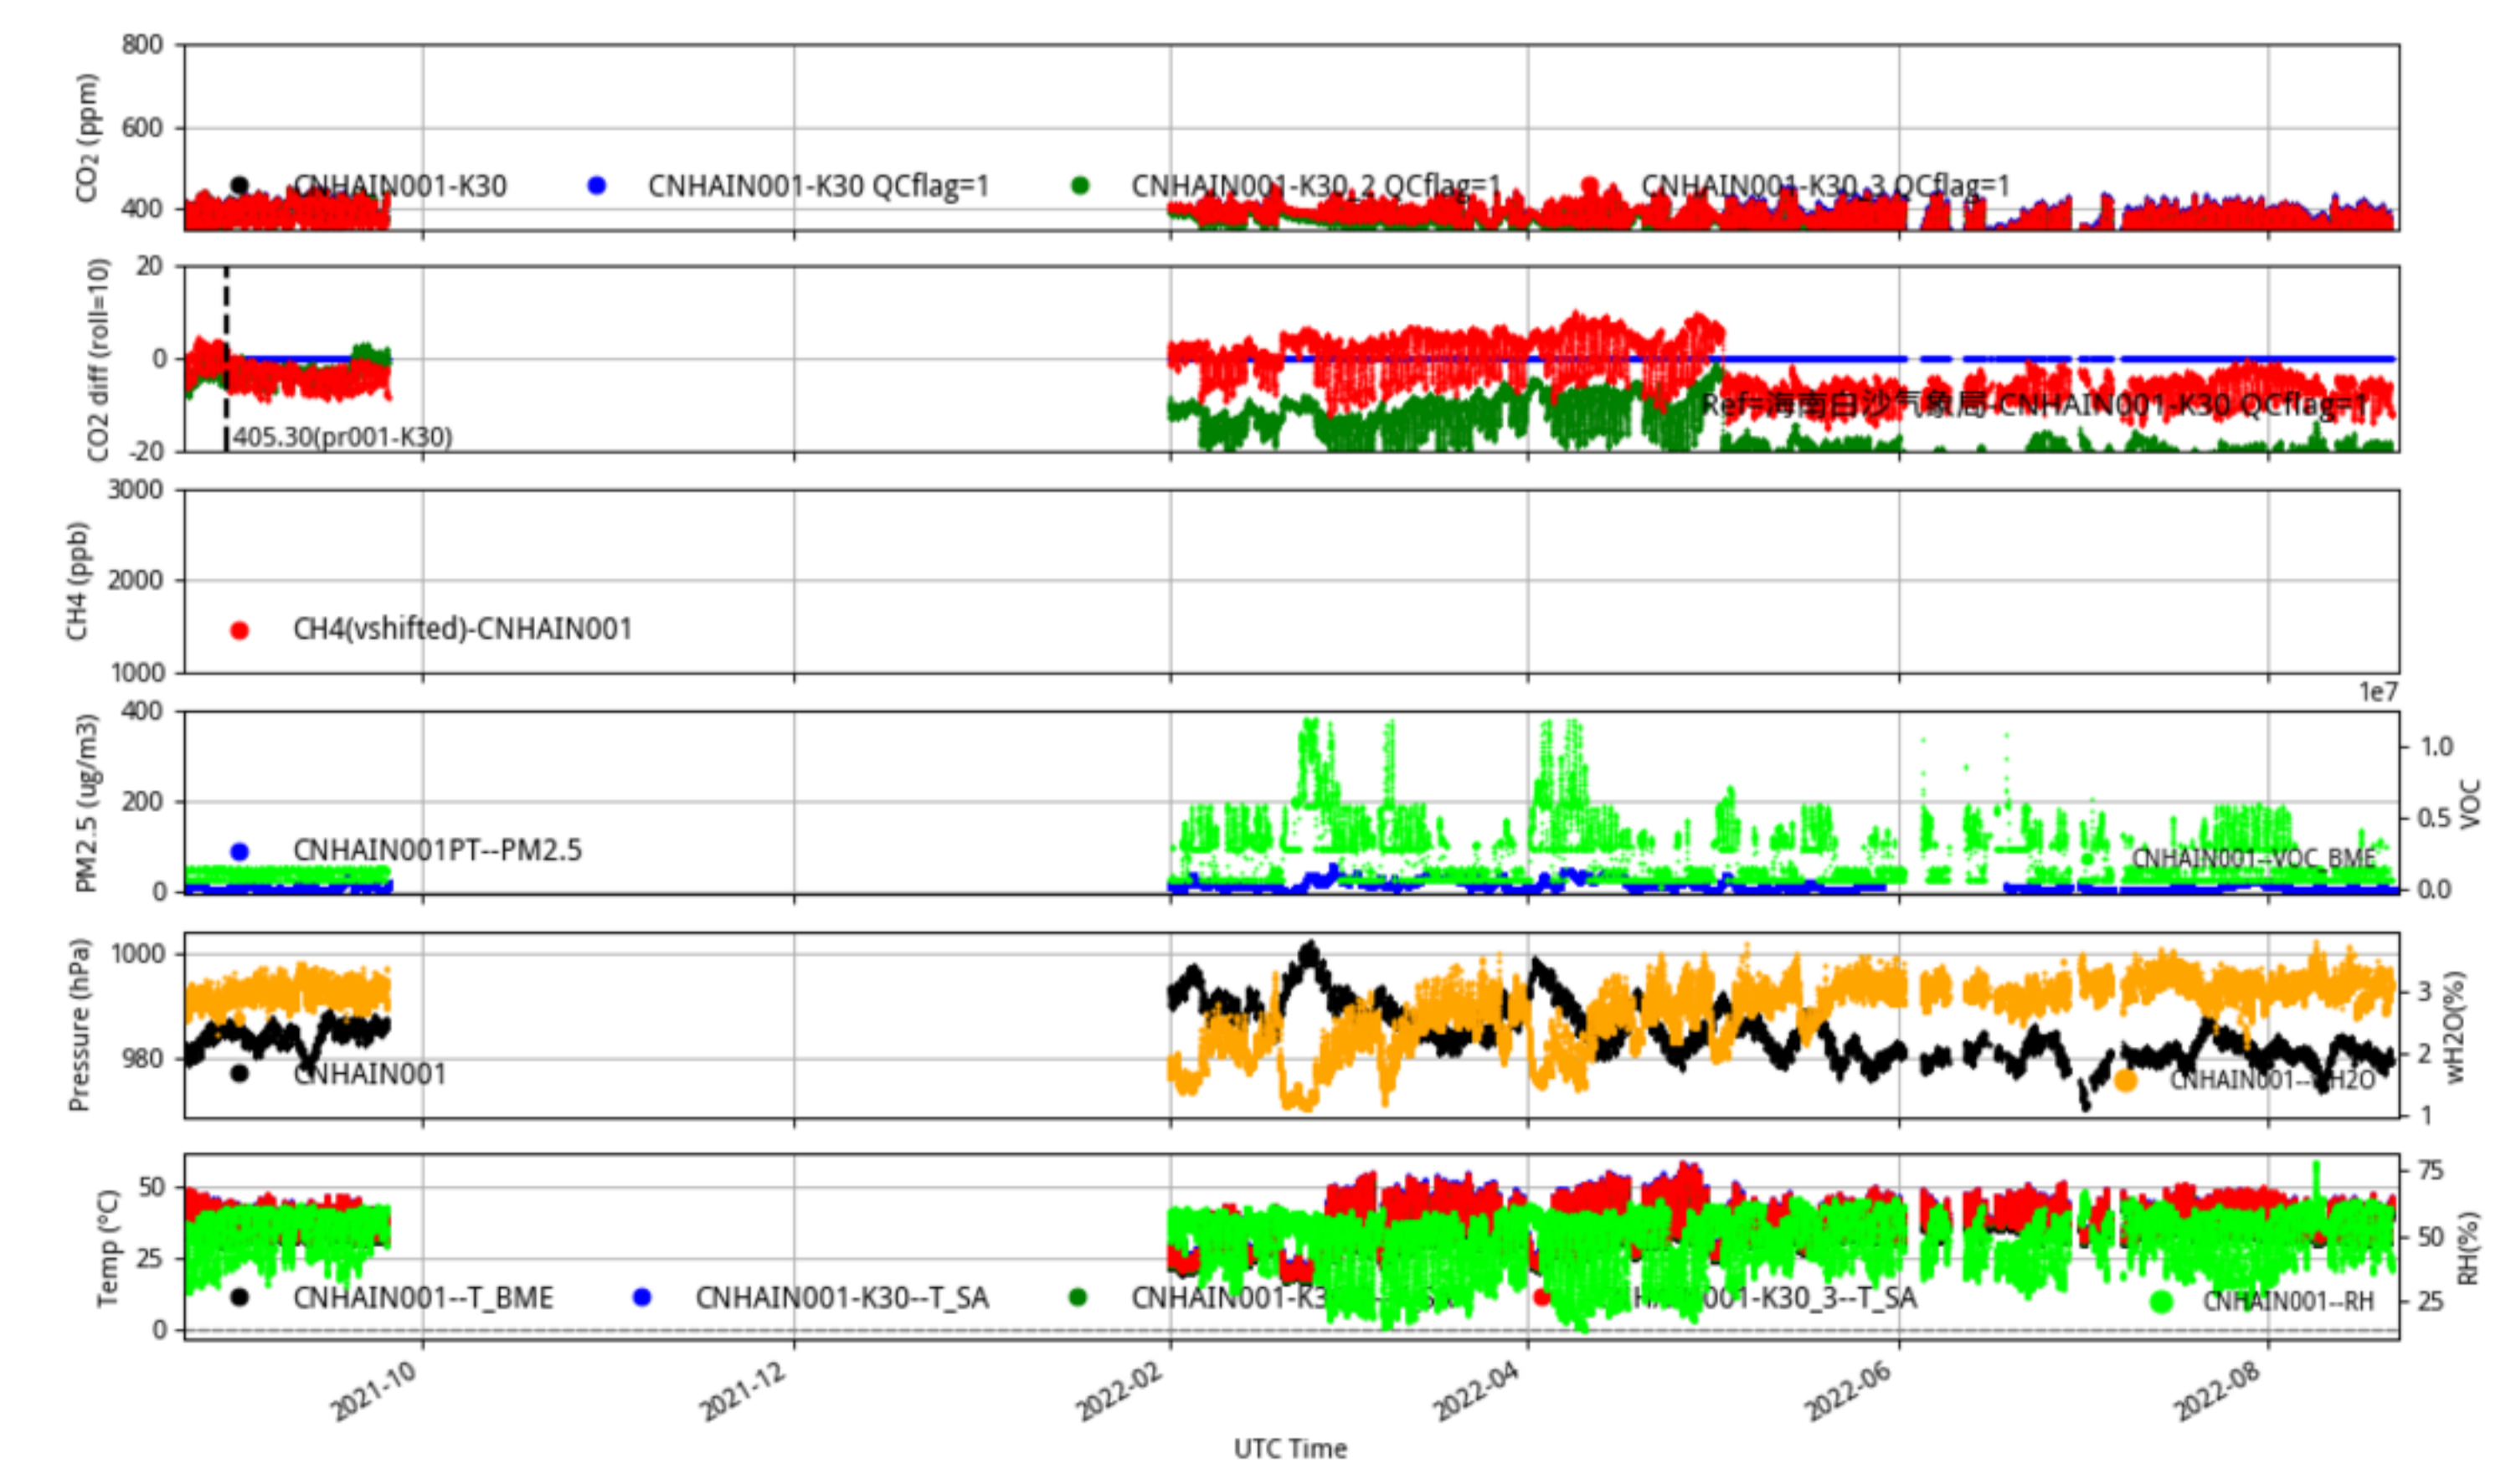

CNHAIN001 JJJ_station tenmin/L2.1 CNHAIN001--365-days

Plot created: 2022-08-22 16:32 UTC