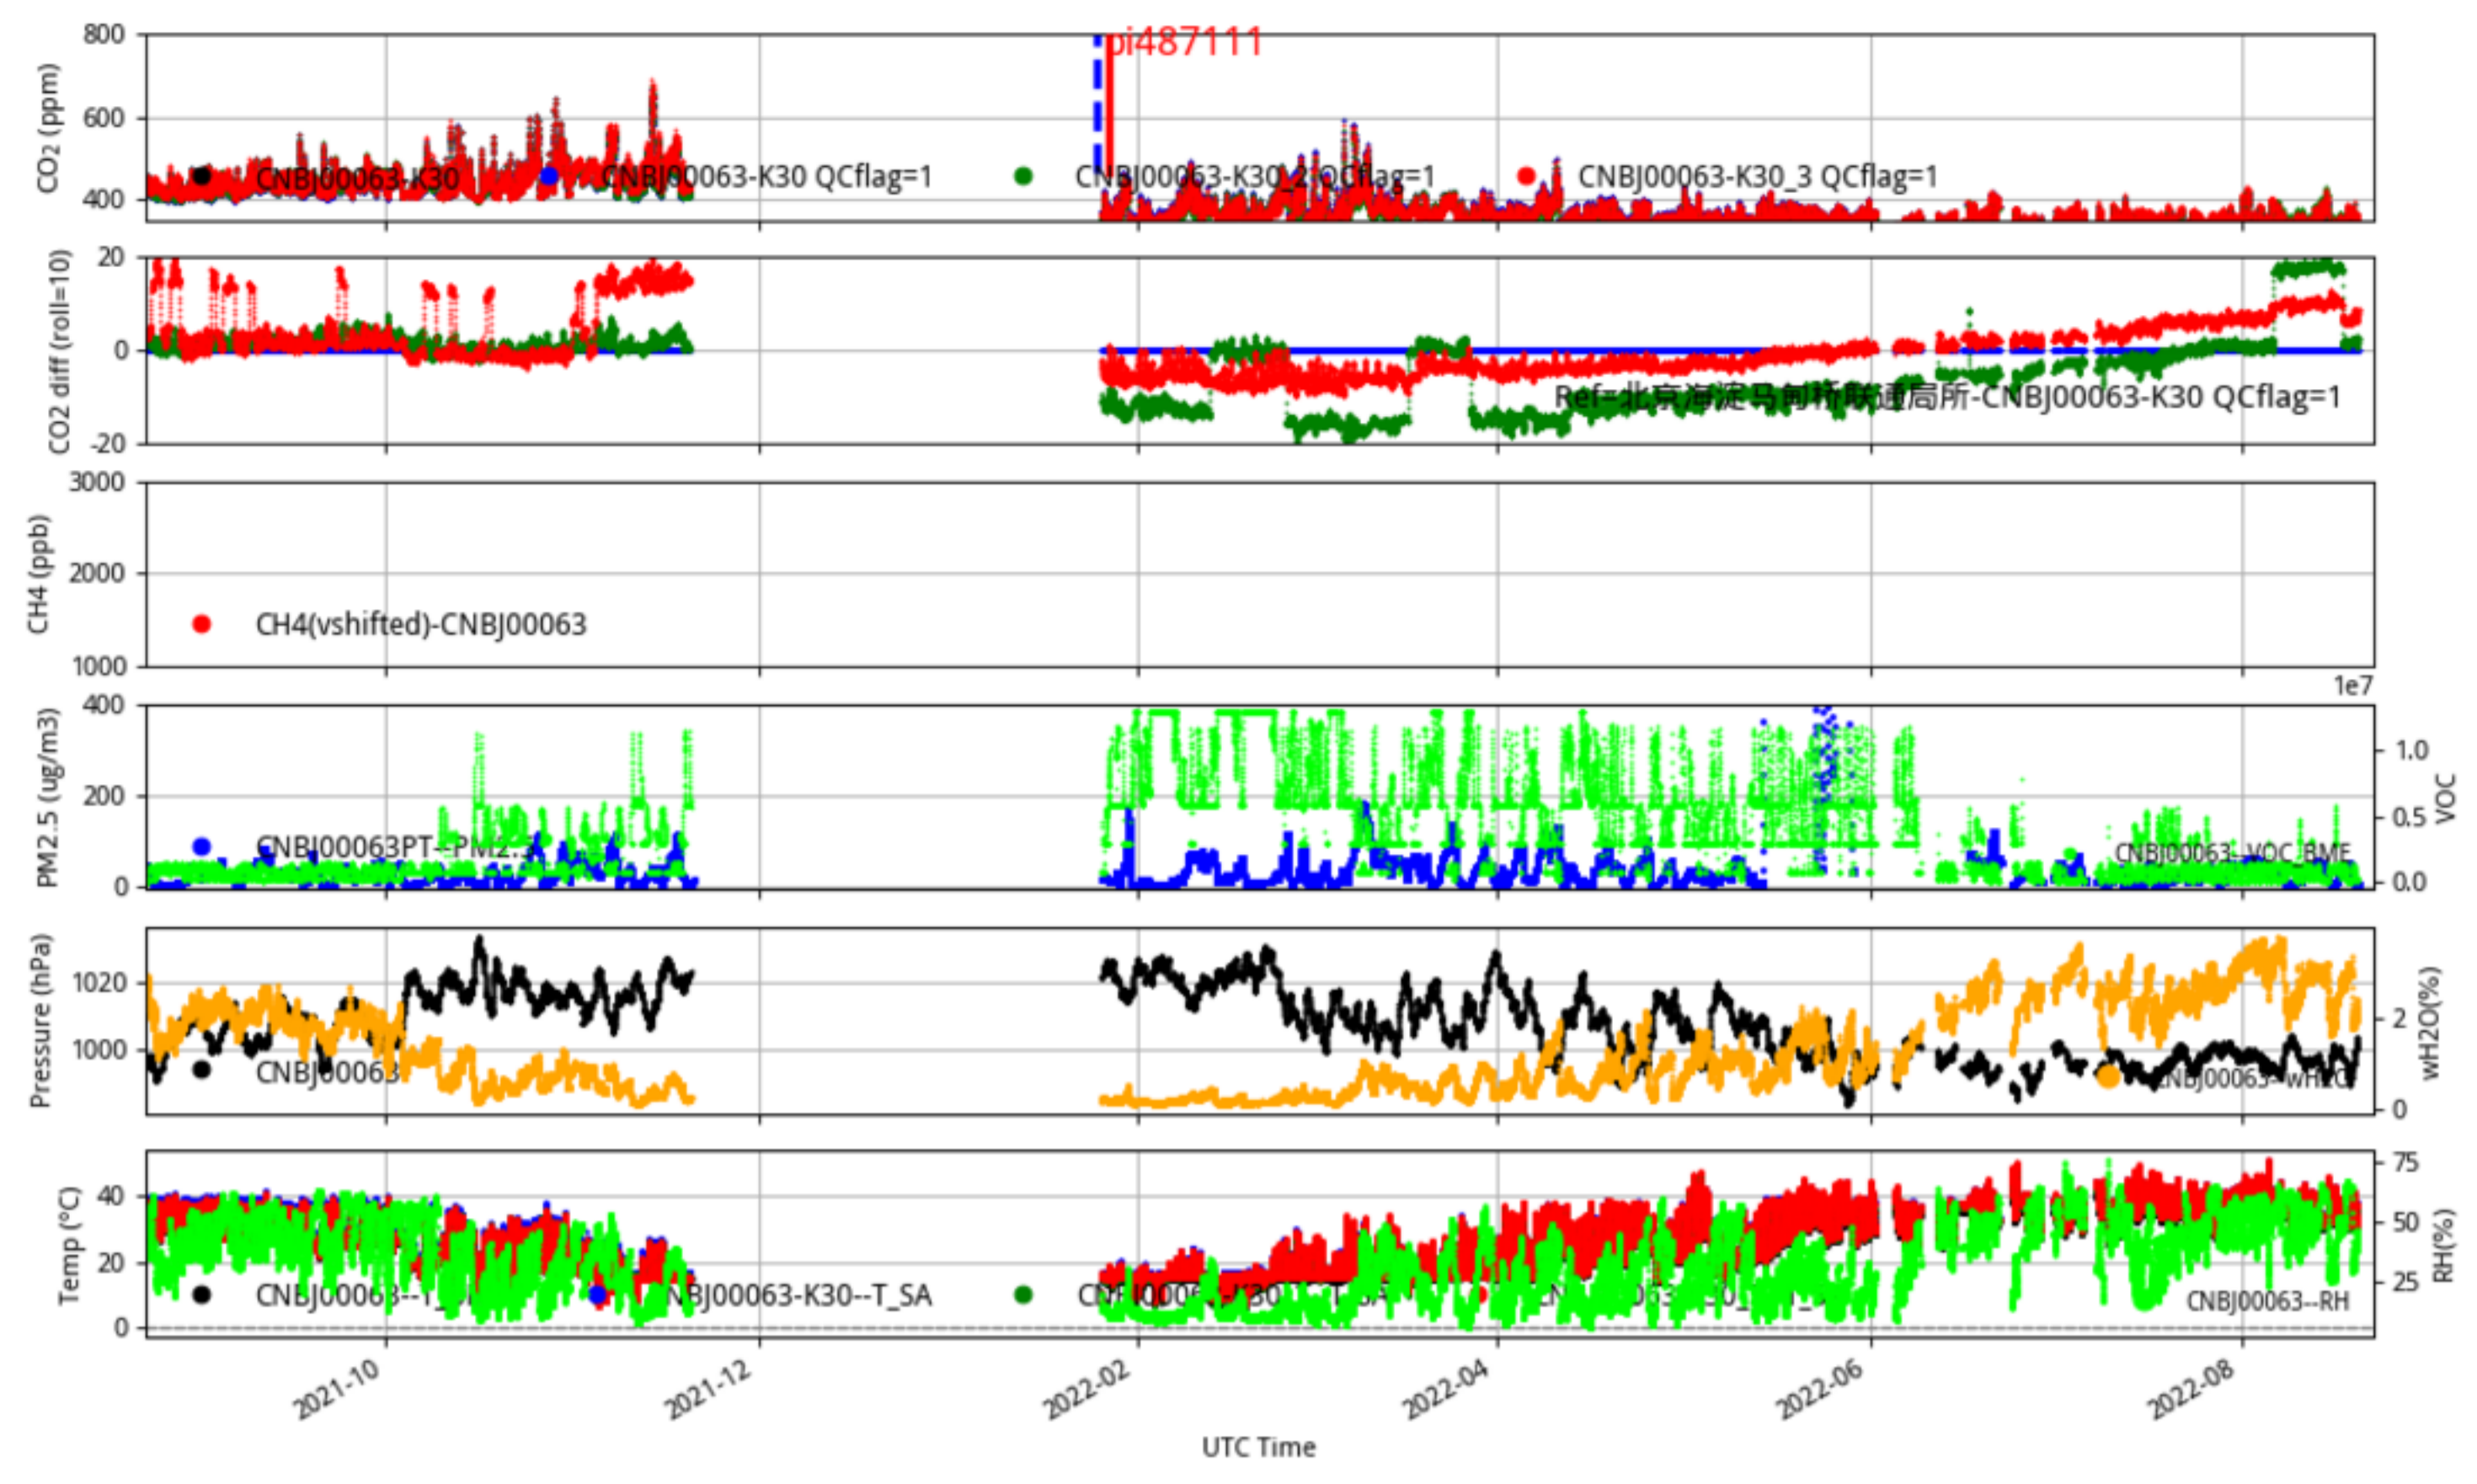

all_site_plot3_longtime.pdf

CNBj00063 JJJ_station tenmin/L2.1 CNBJ00063--365-days

Plot created: 2022-08-22 15:39 UTC