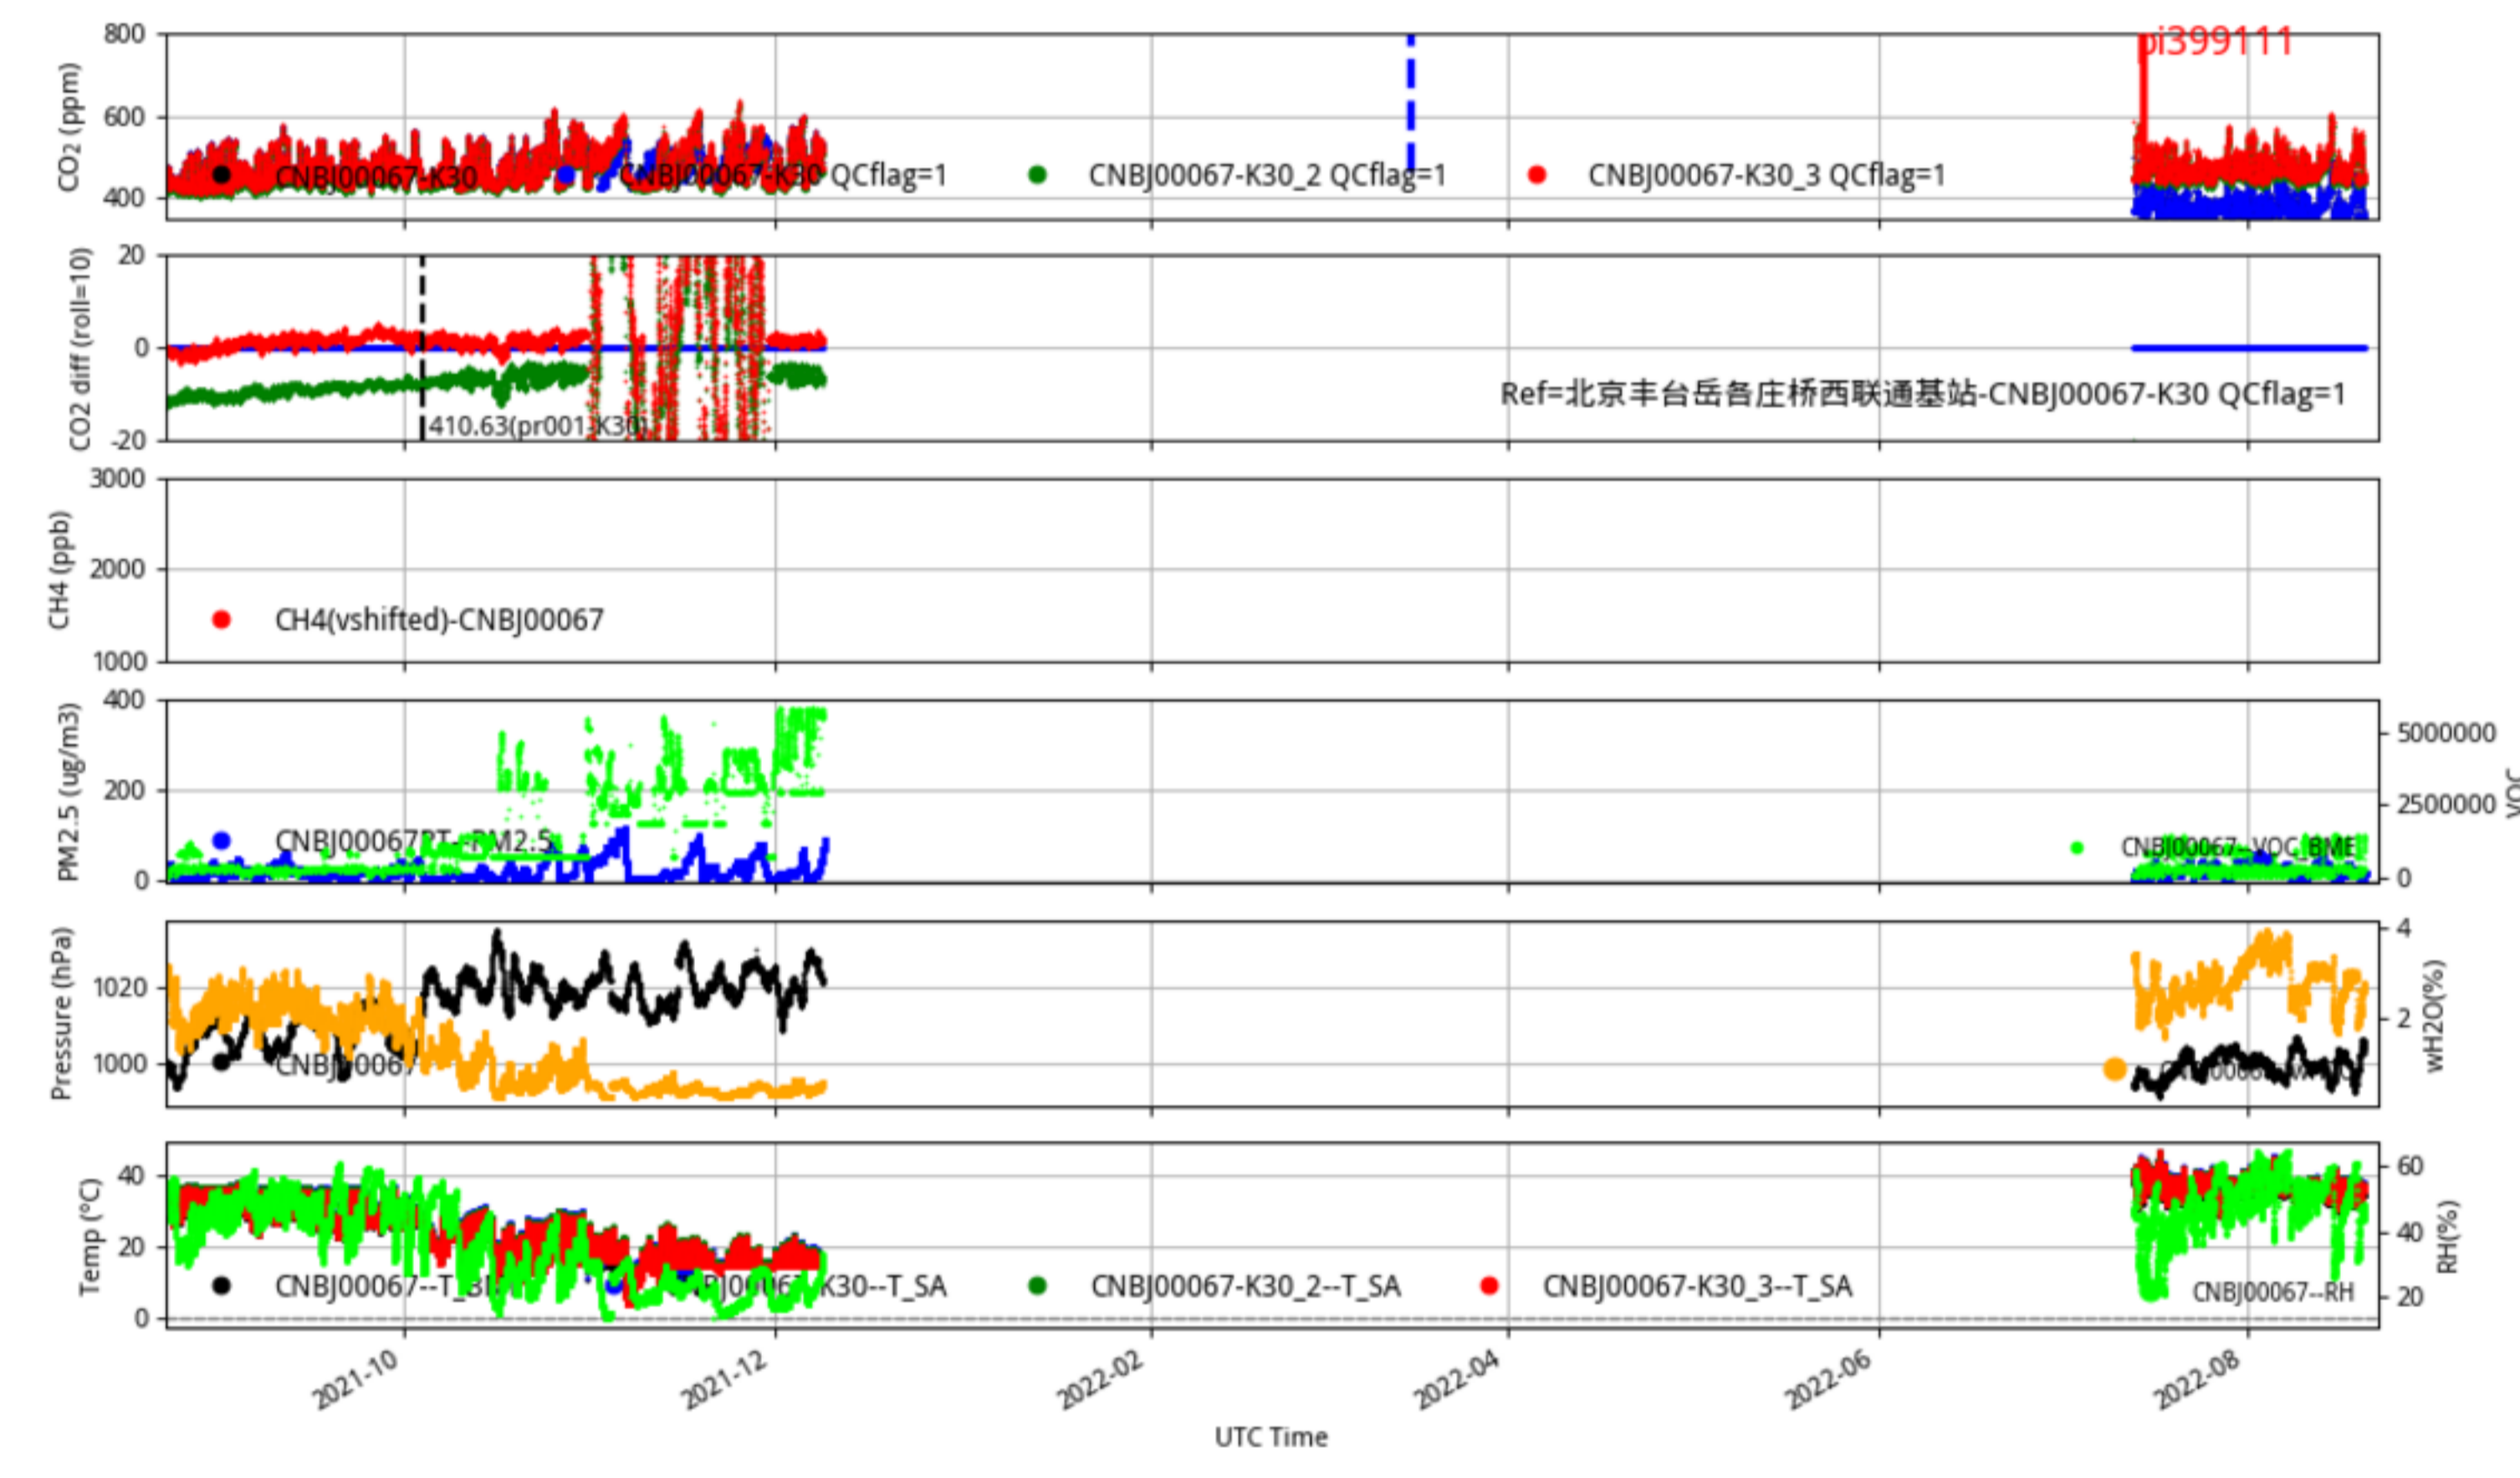

CNBj00065 JJJ\_station tenmin/L2.1 CNBJ00065--365-days

Plot created: 2022-08-22 15:41 UTC

CNBj00066 JJJ\_station tenmin/L2.1 CNBJ00066--365-days

Plot created: 2022-08-22 15:42 UTC

CNBj00067 JJJ\_station tenmin/L2.1 CNBJ00067--365-days