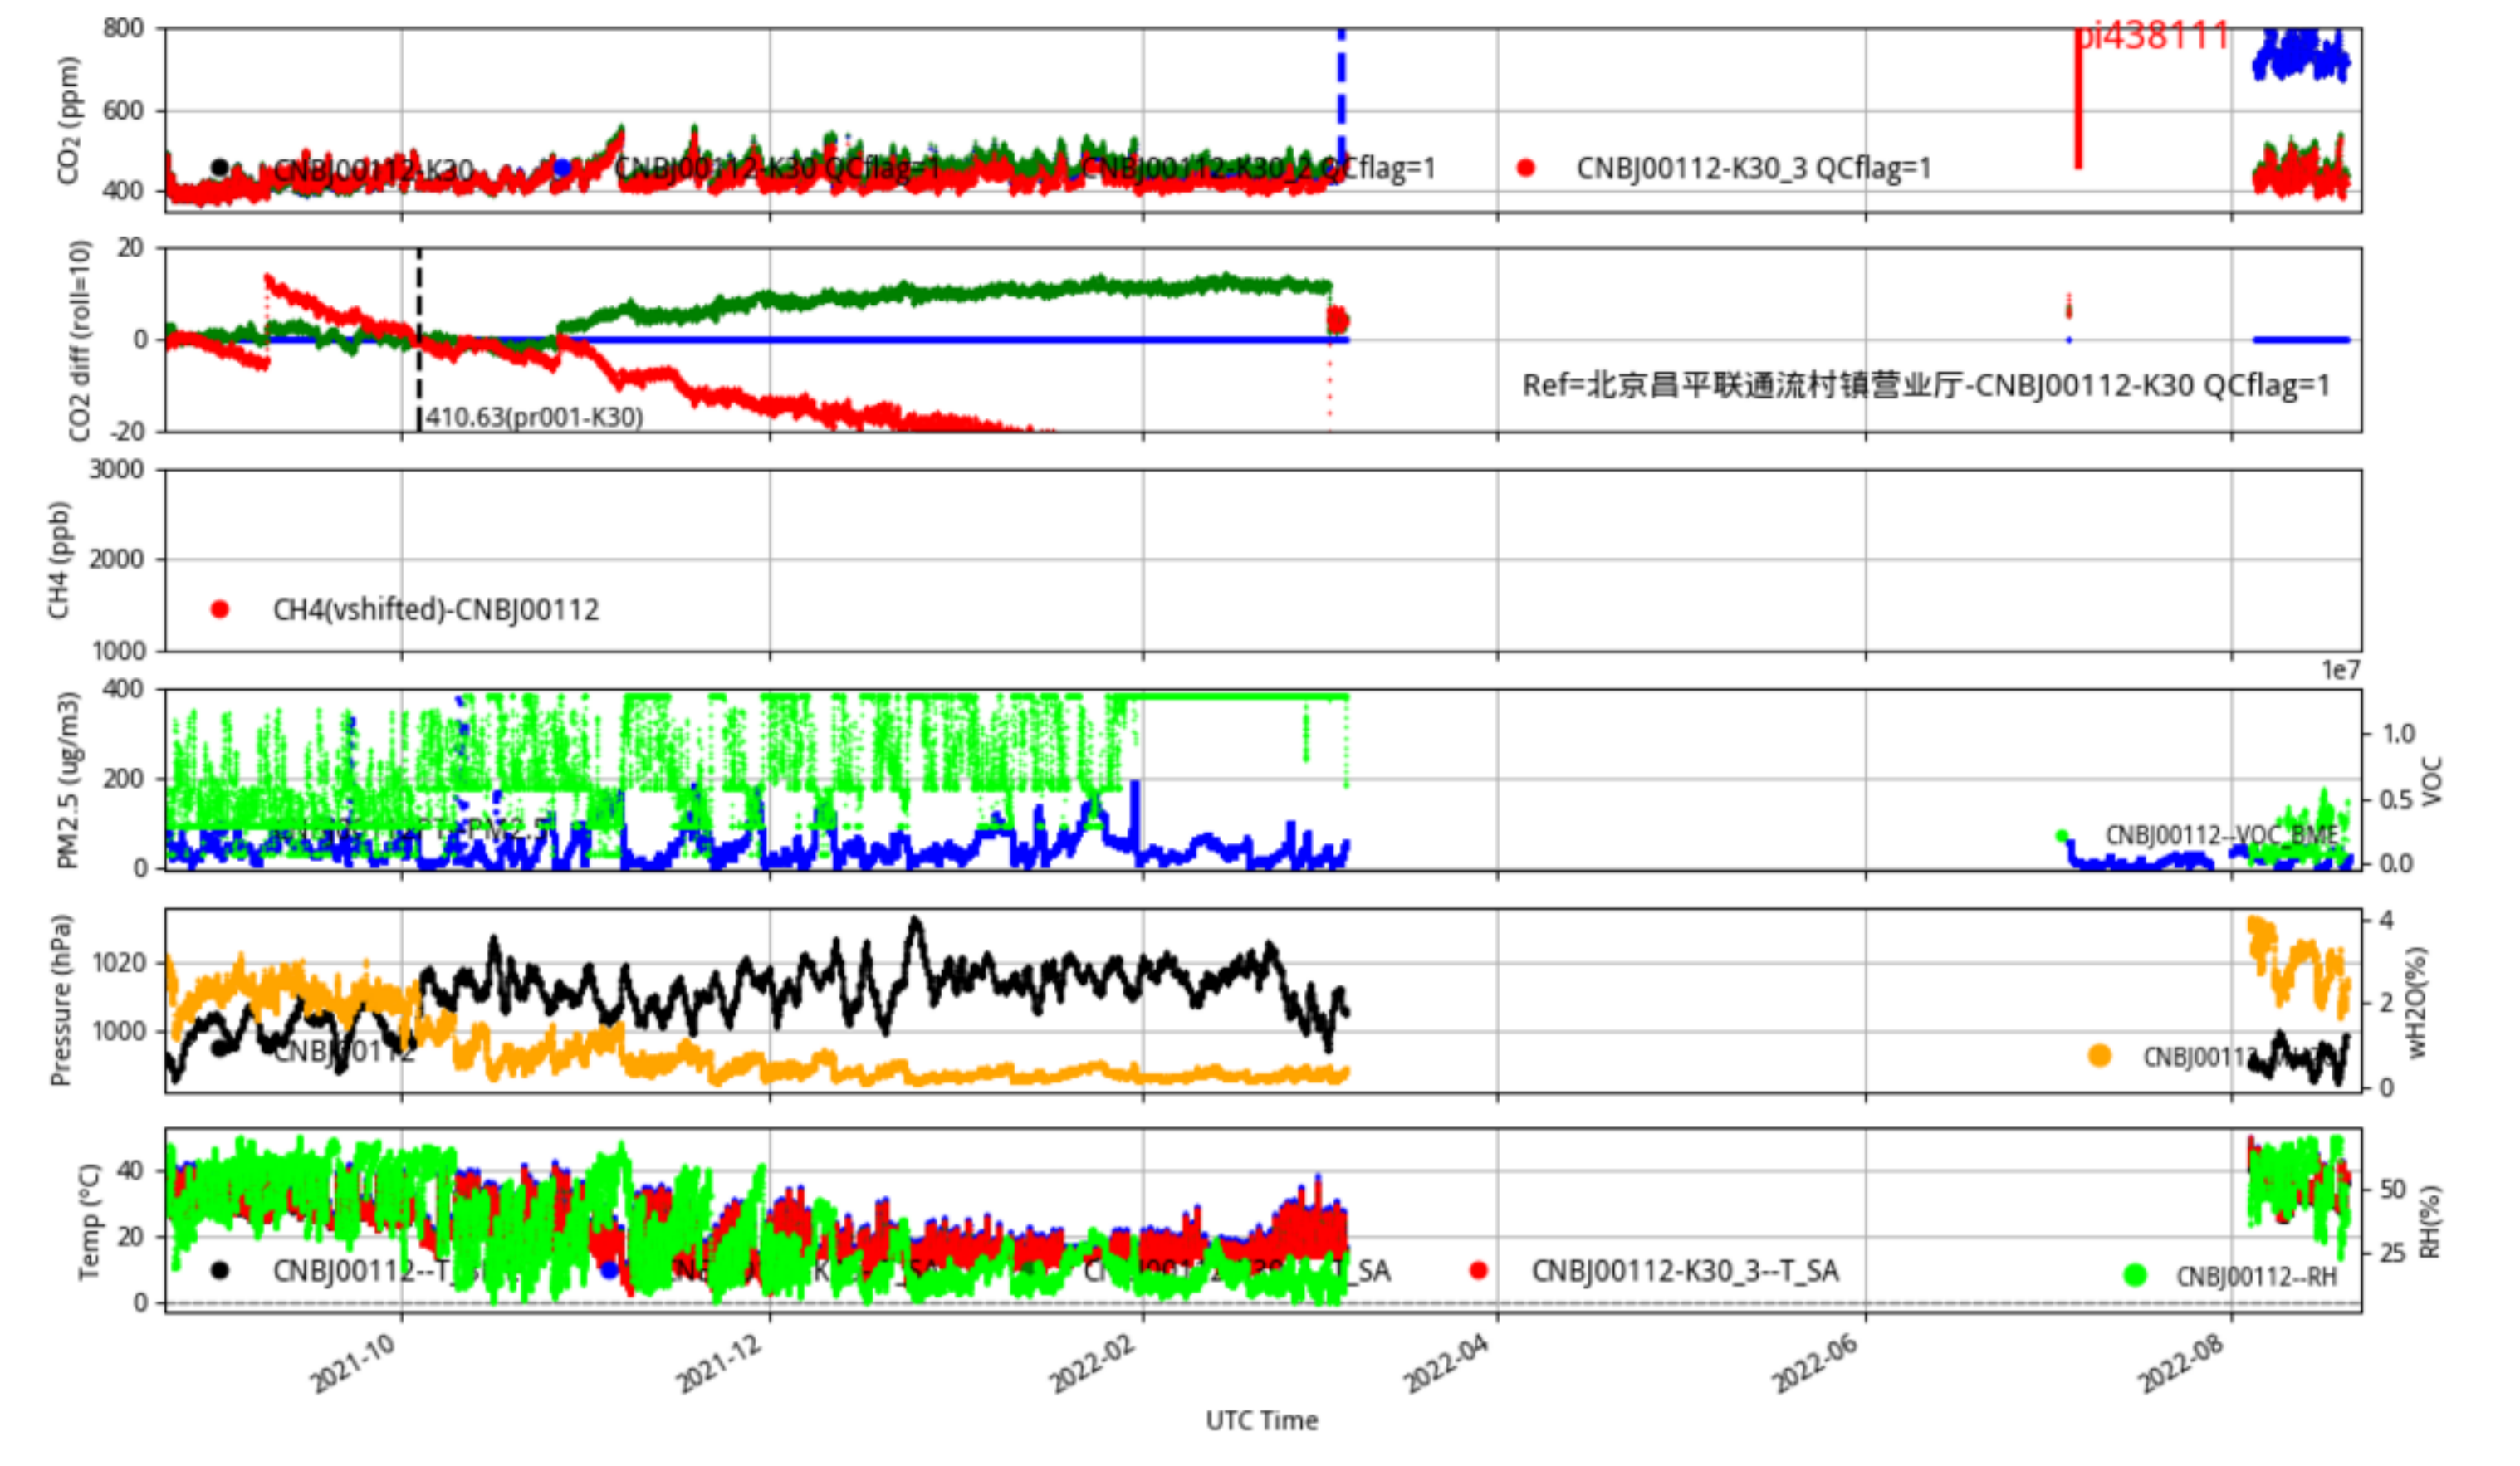

CNBj00112 JJJ_station tenmin/L2.1 CNBj00112--365-days

Plot created: 2022-08-22 16:19 UTC