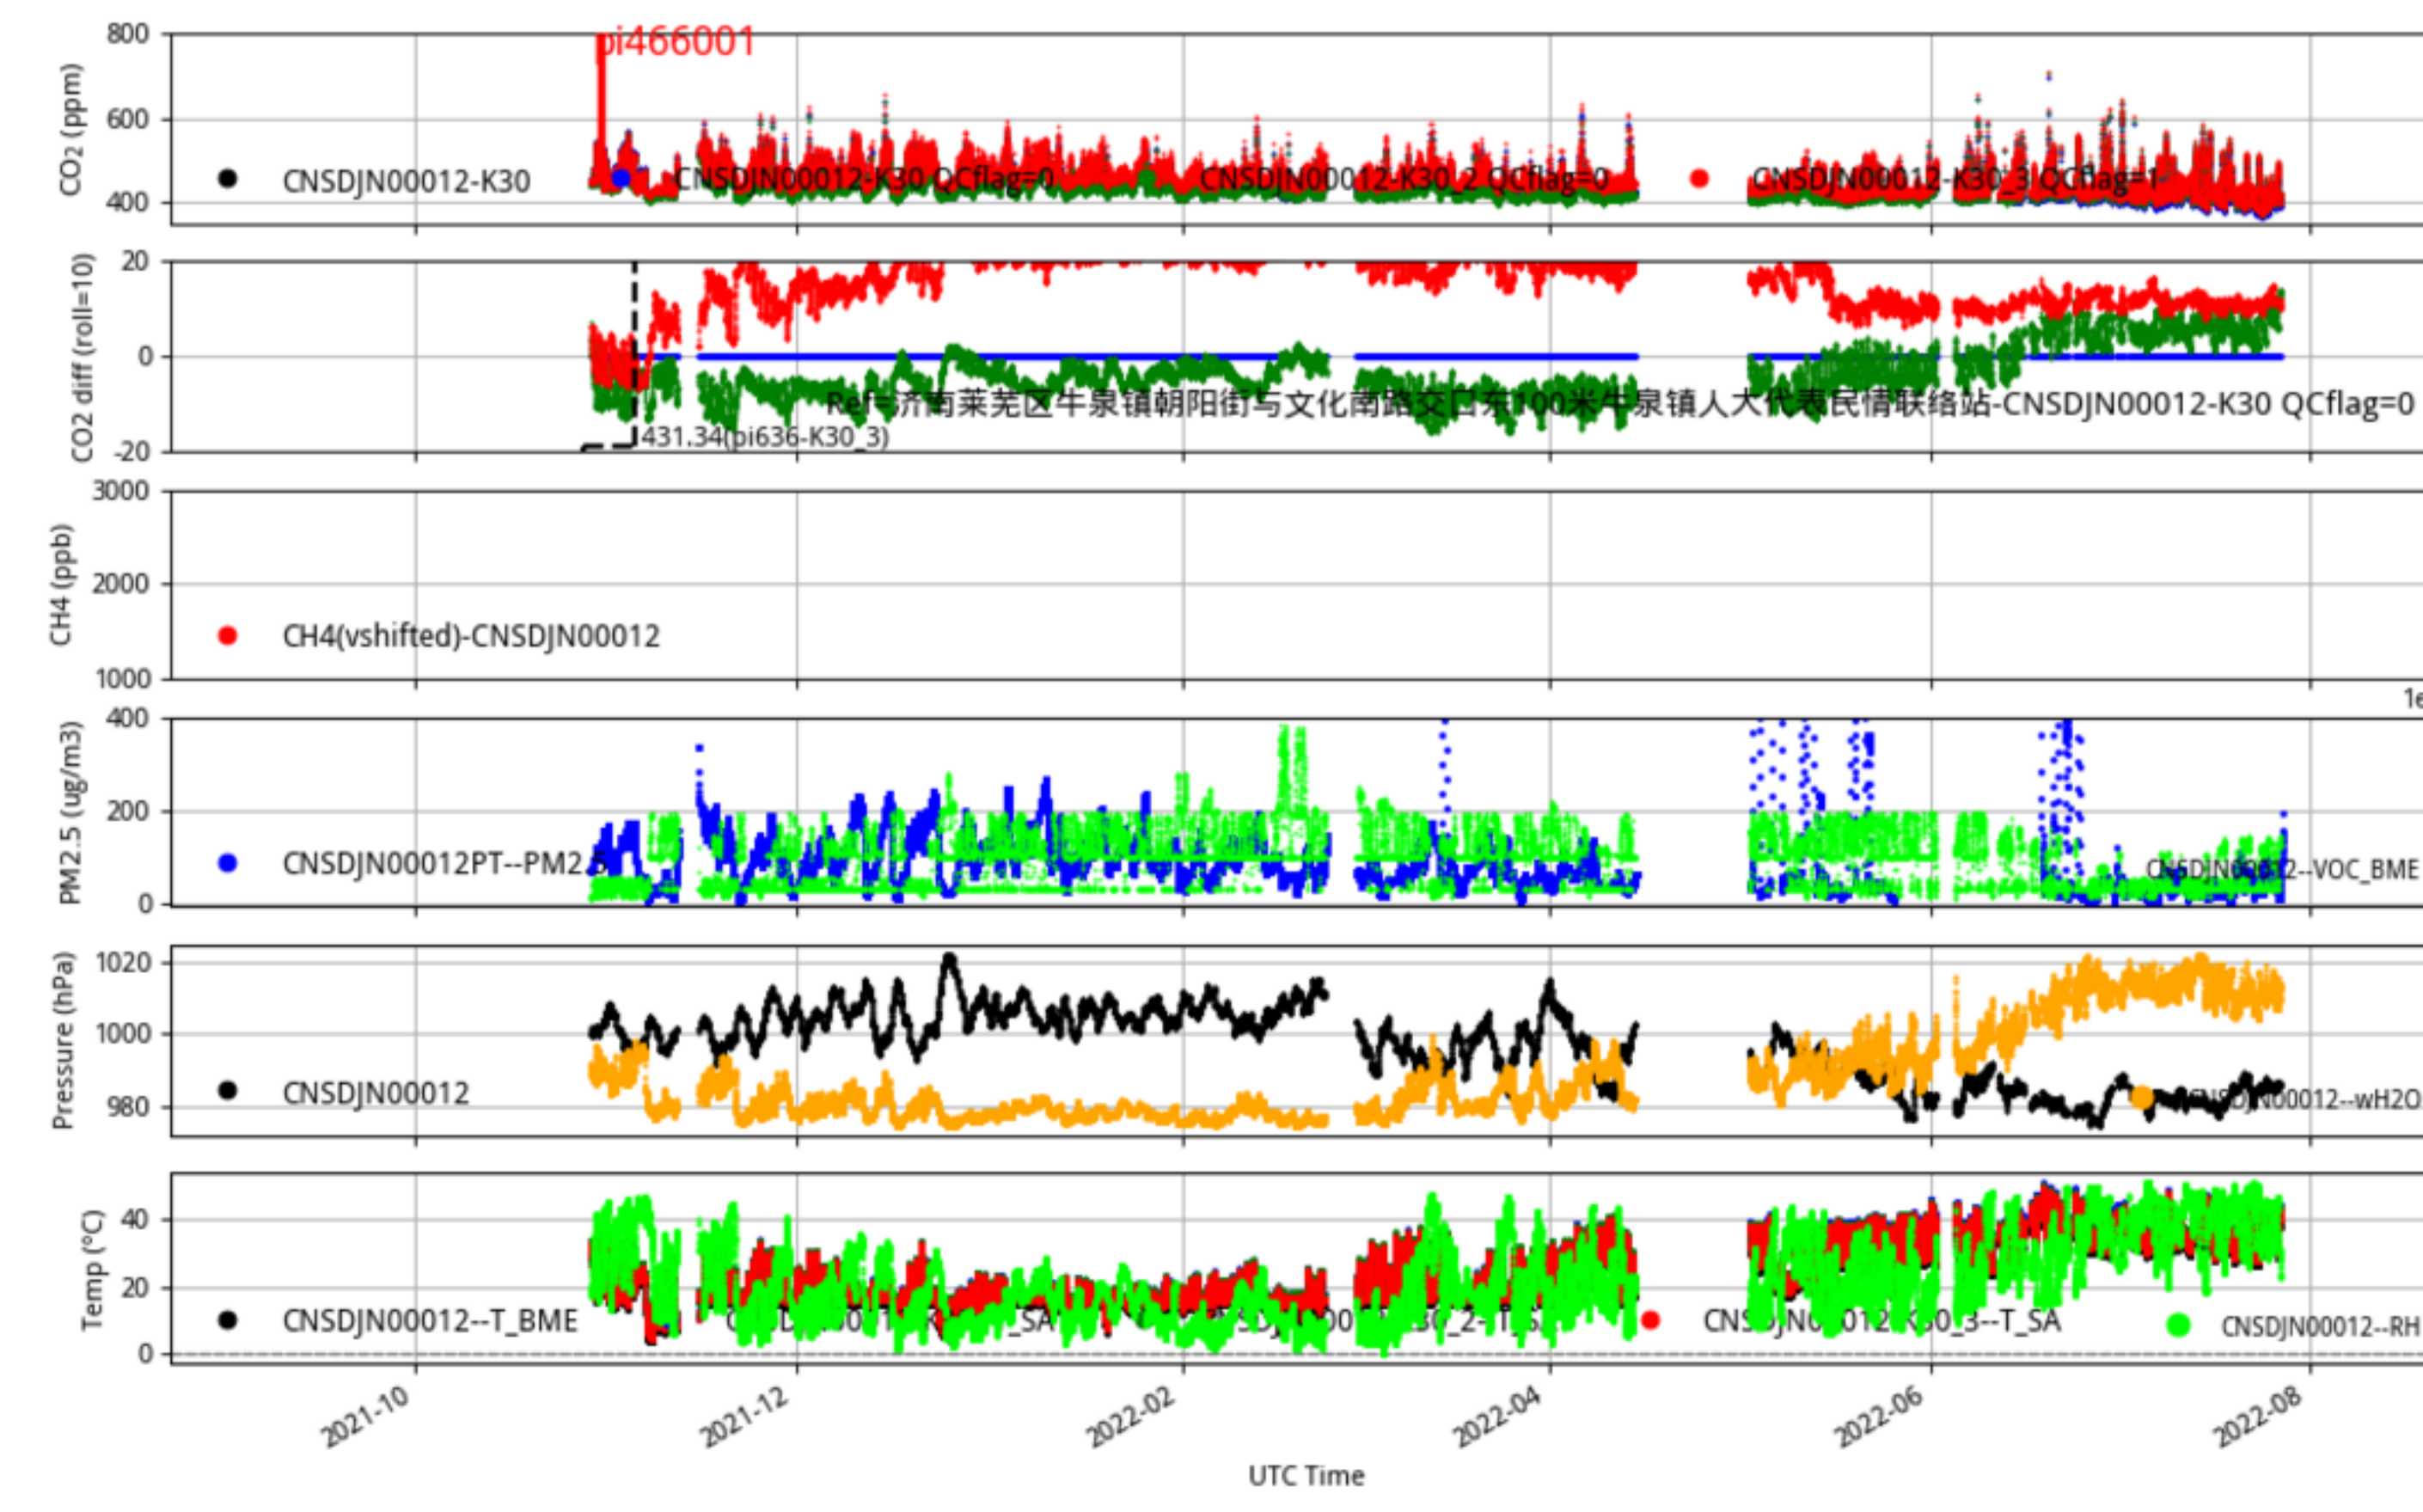

CNSDJN00012 JJJ_station tenmin/L2.1 CNSDJN00012--365-days

Plot created: 2022-08-22 16:50 UTC