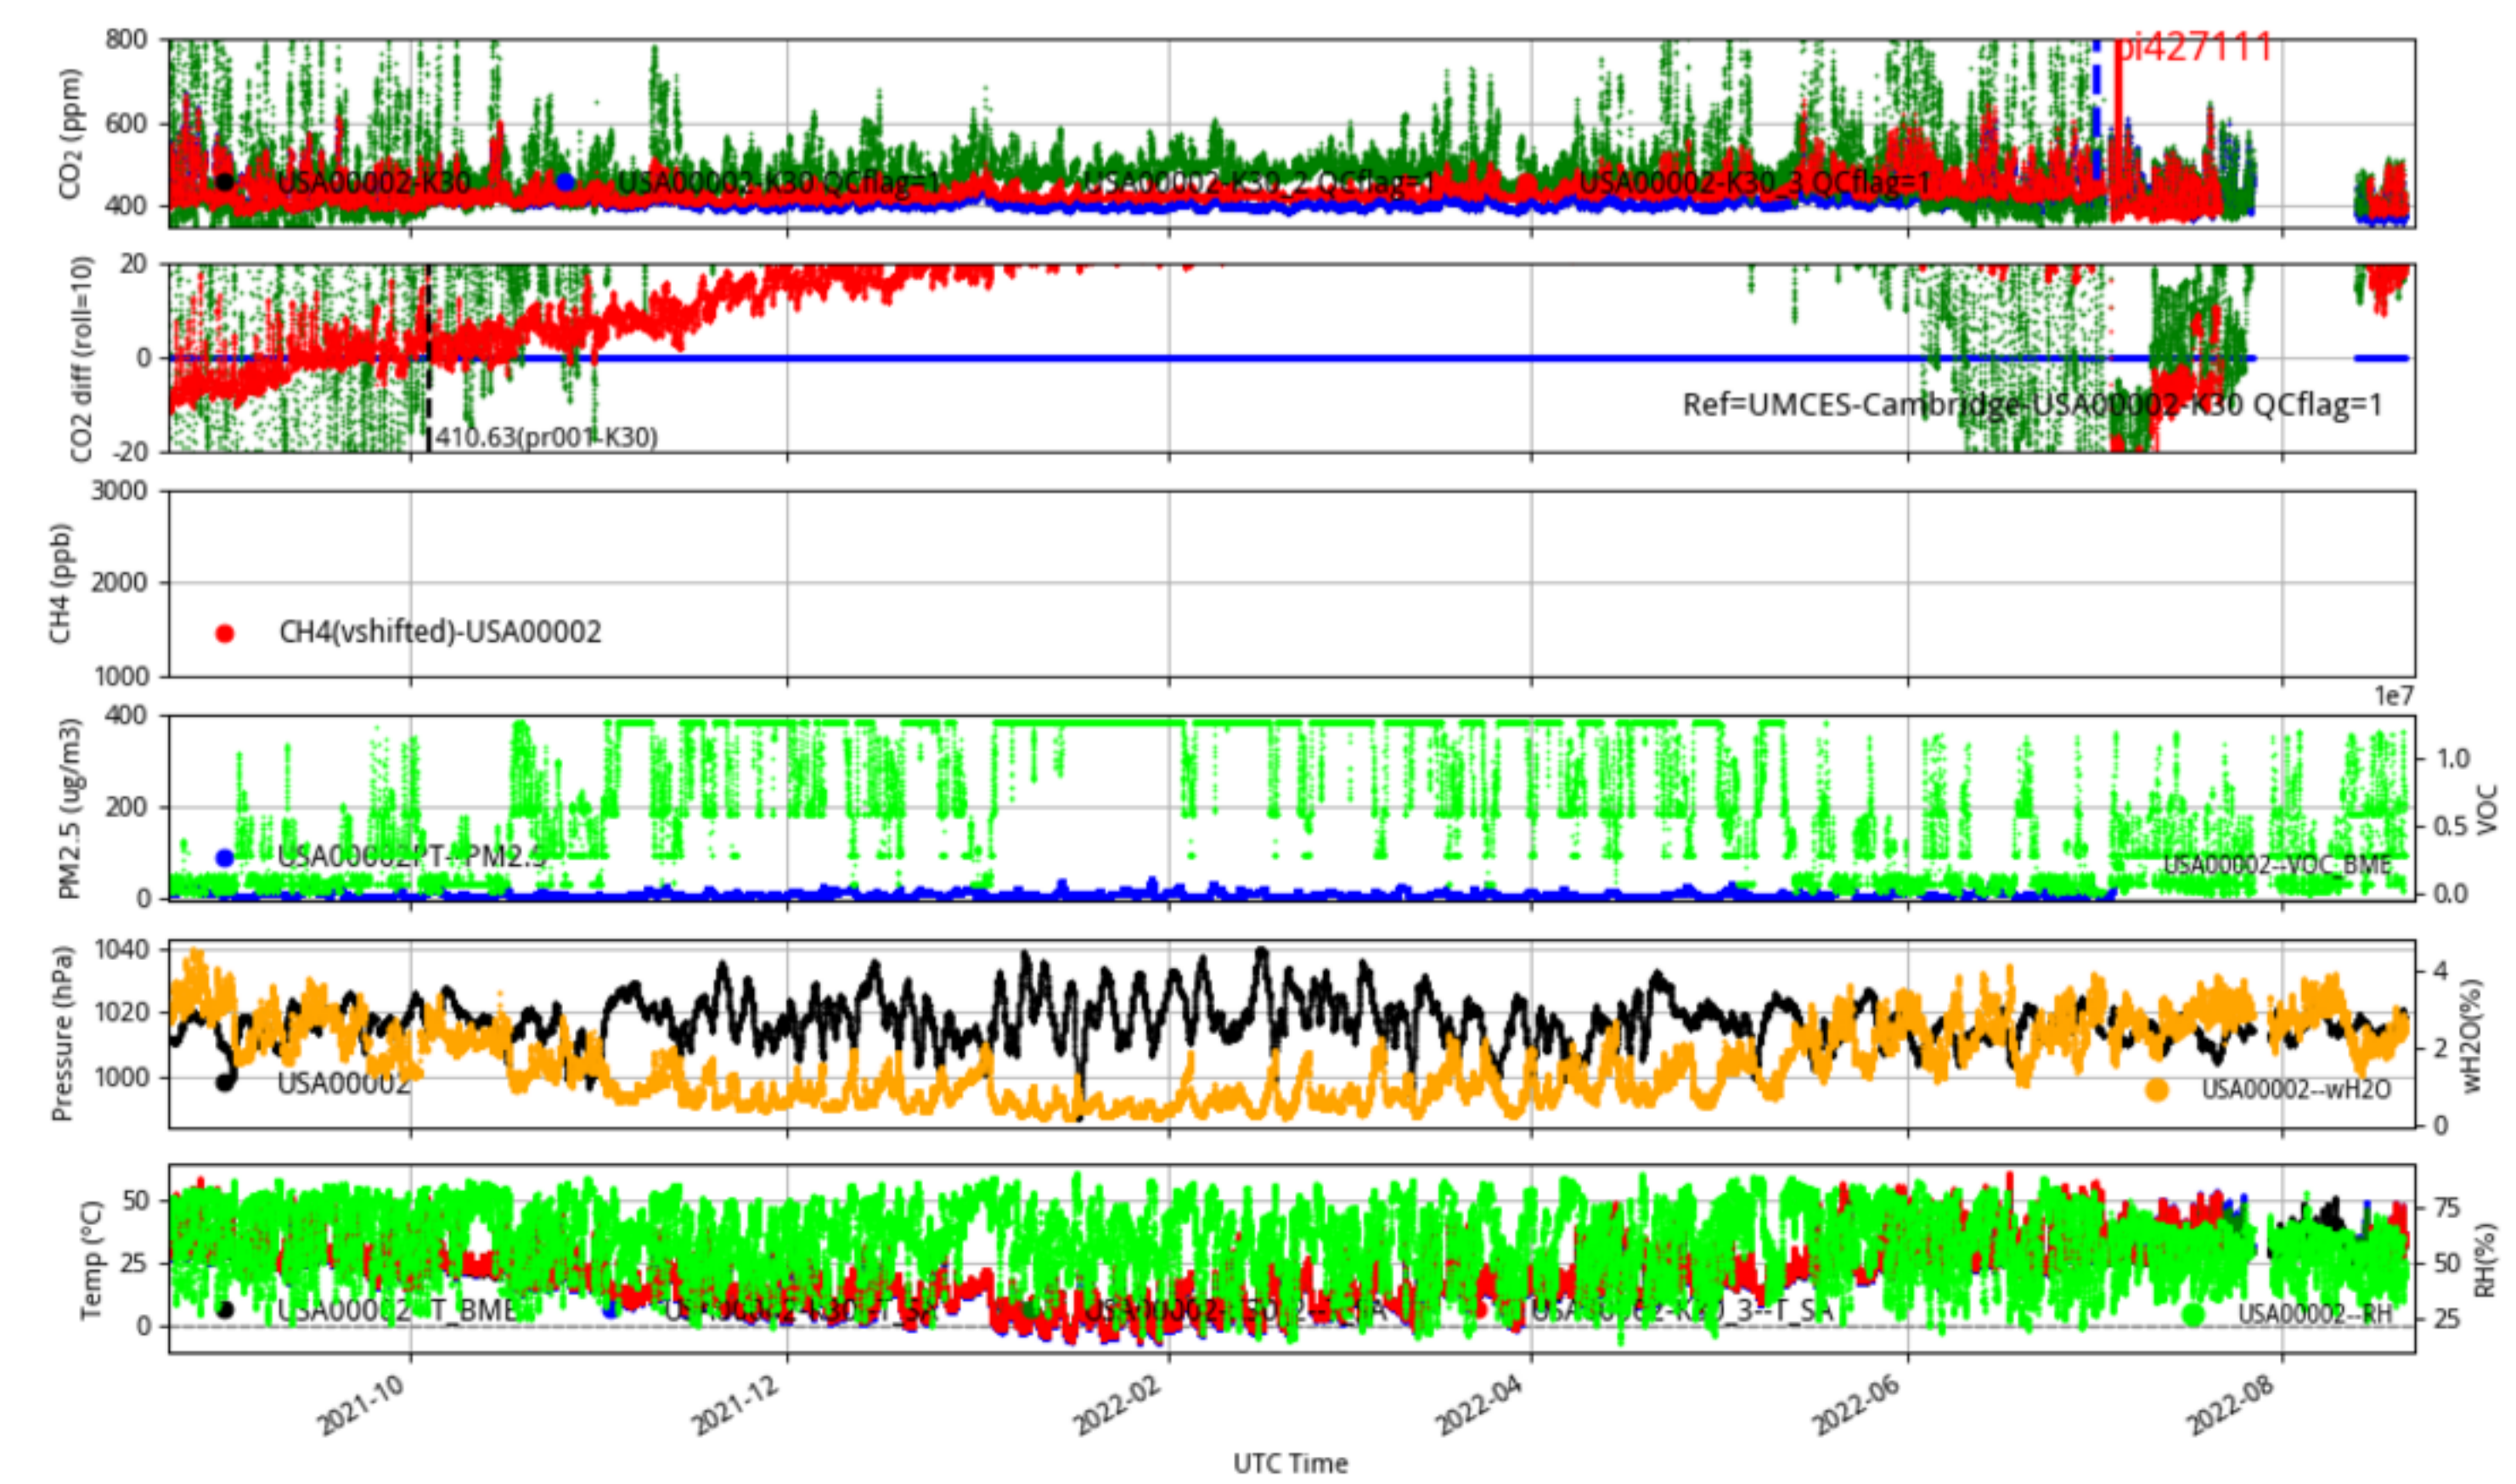

USA00002 JJJ_station tenmin/L2.1 USA00002--365-days

Plot created: 2022-08-22 17:00 UTC