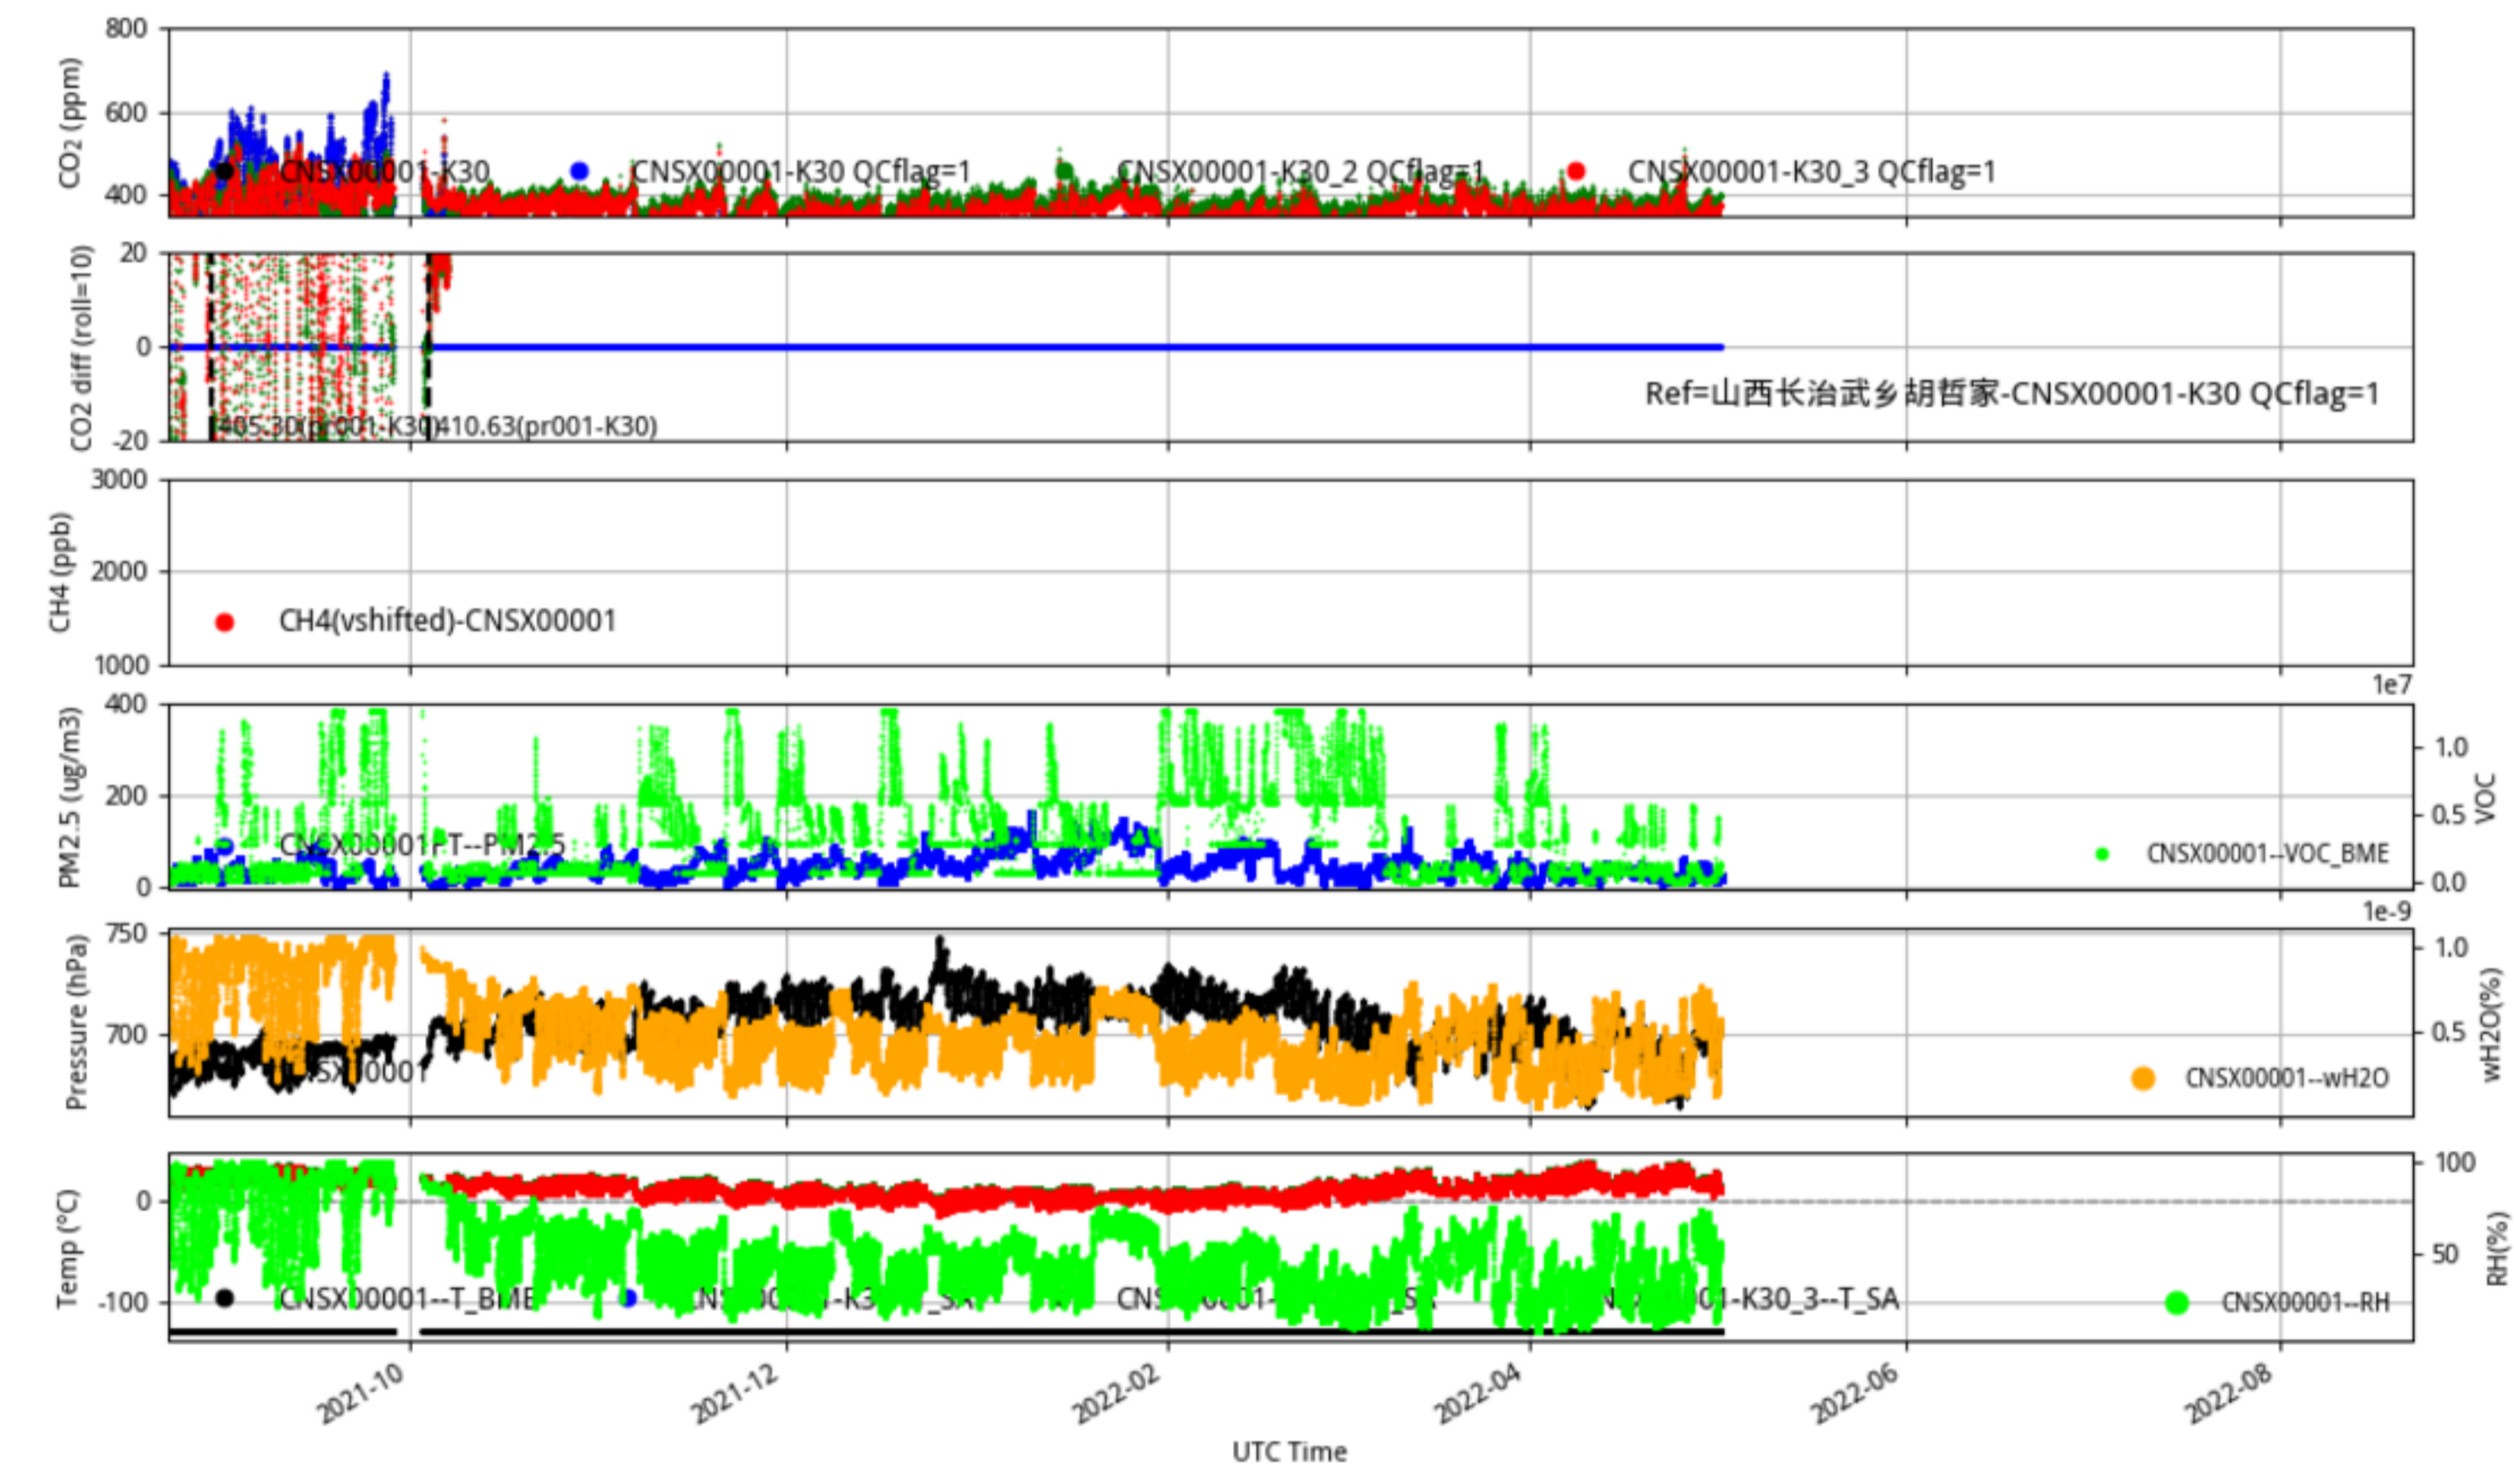

Plot created: 2022-08-22 16:56 UTC

CNTB00001 JJJ\_station tenmin/L2.1 CNTB00001--365-days

Plot created: 2022-08-22 16:57 UTC

USA00001 JJJ\_station tenmin/L2.1 USA00001--365-days

Plot created: 2022-08-22 16:59 UTC