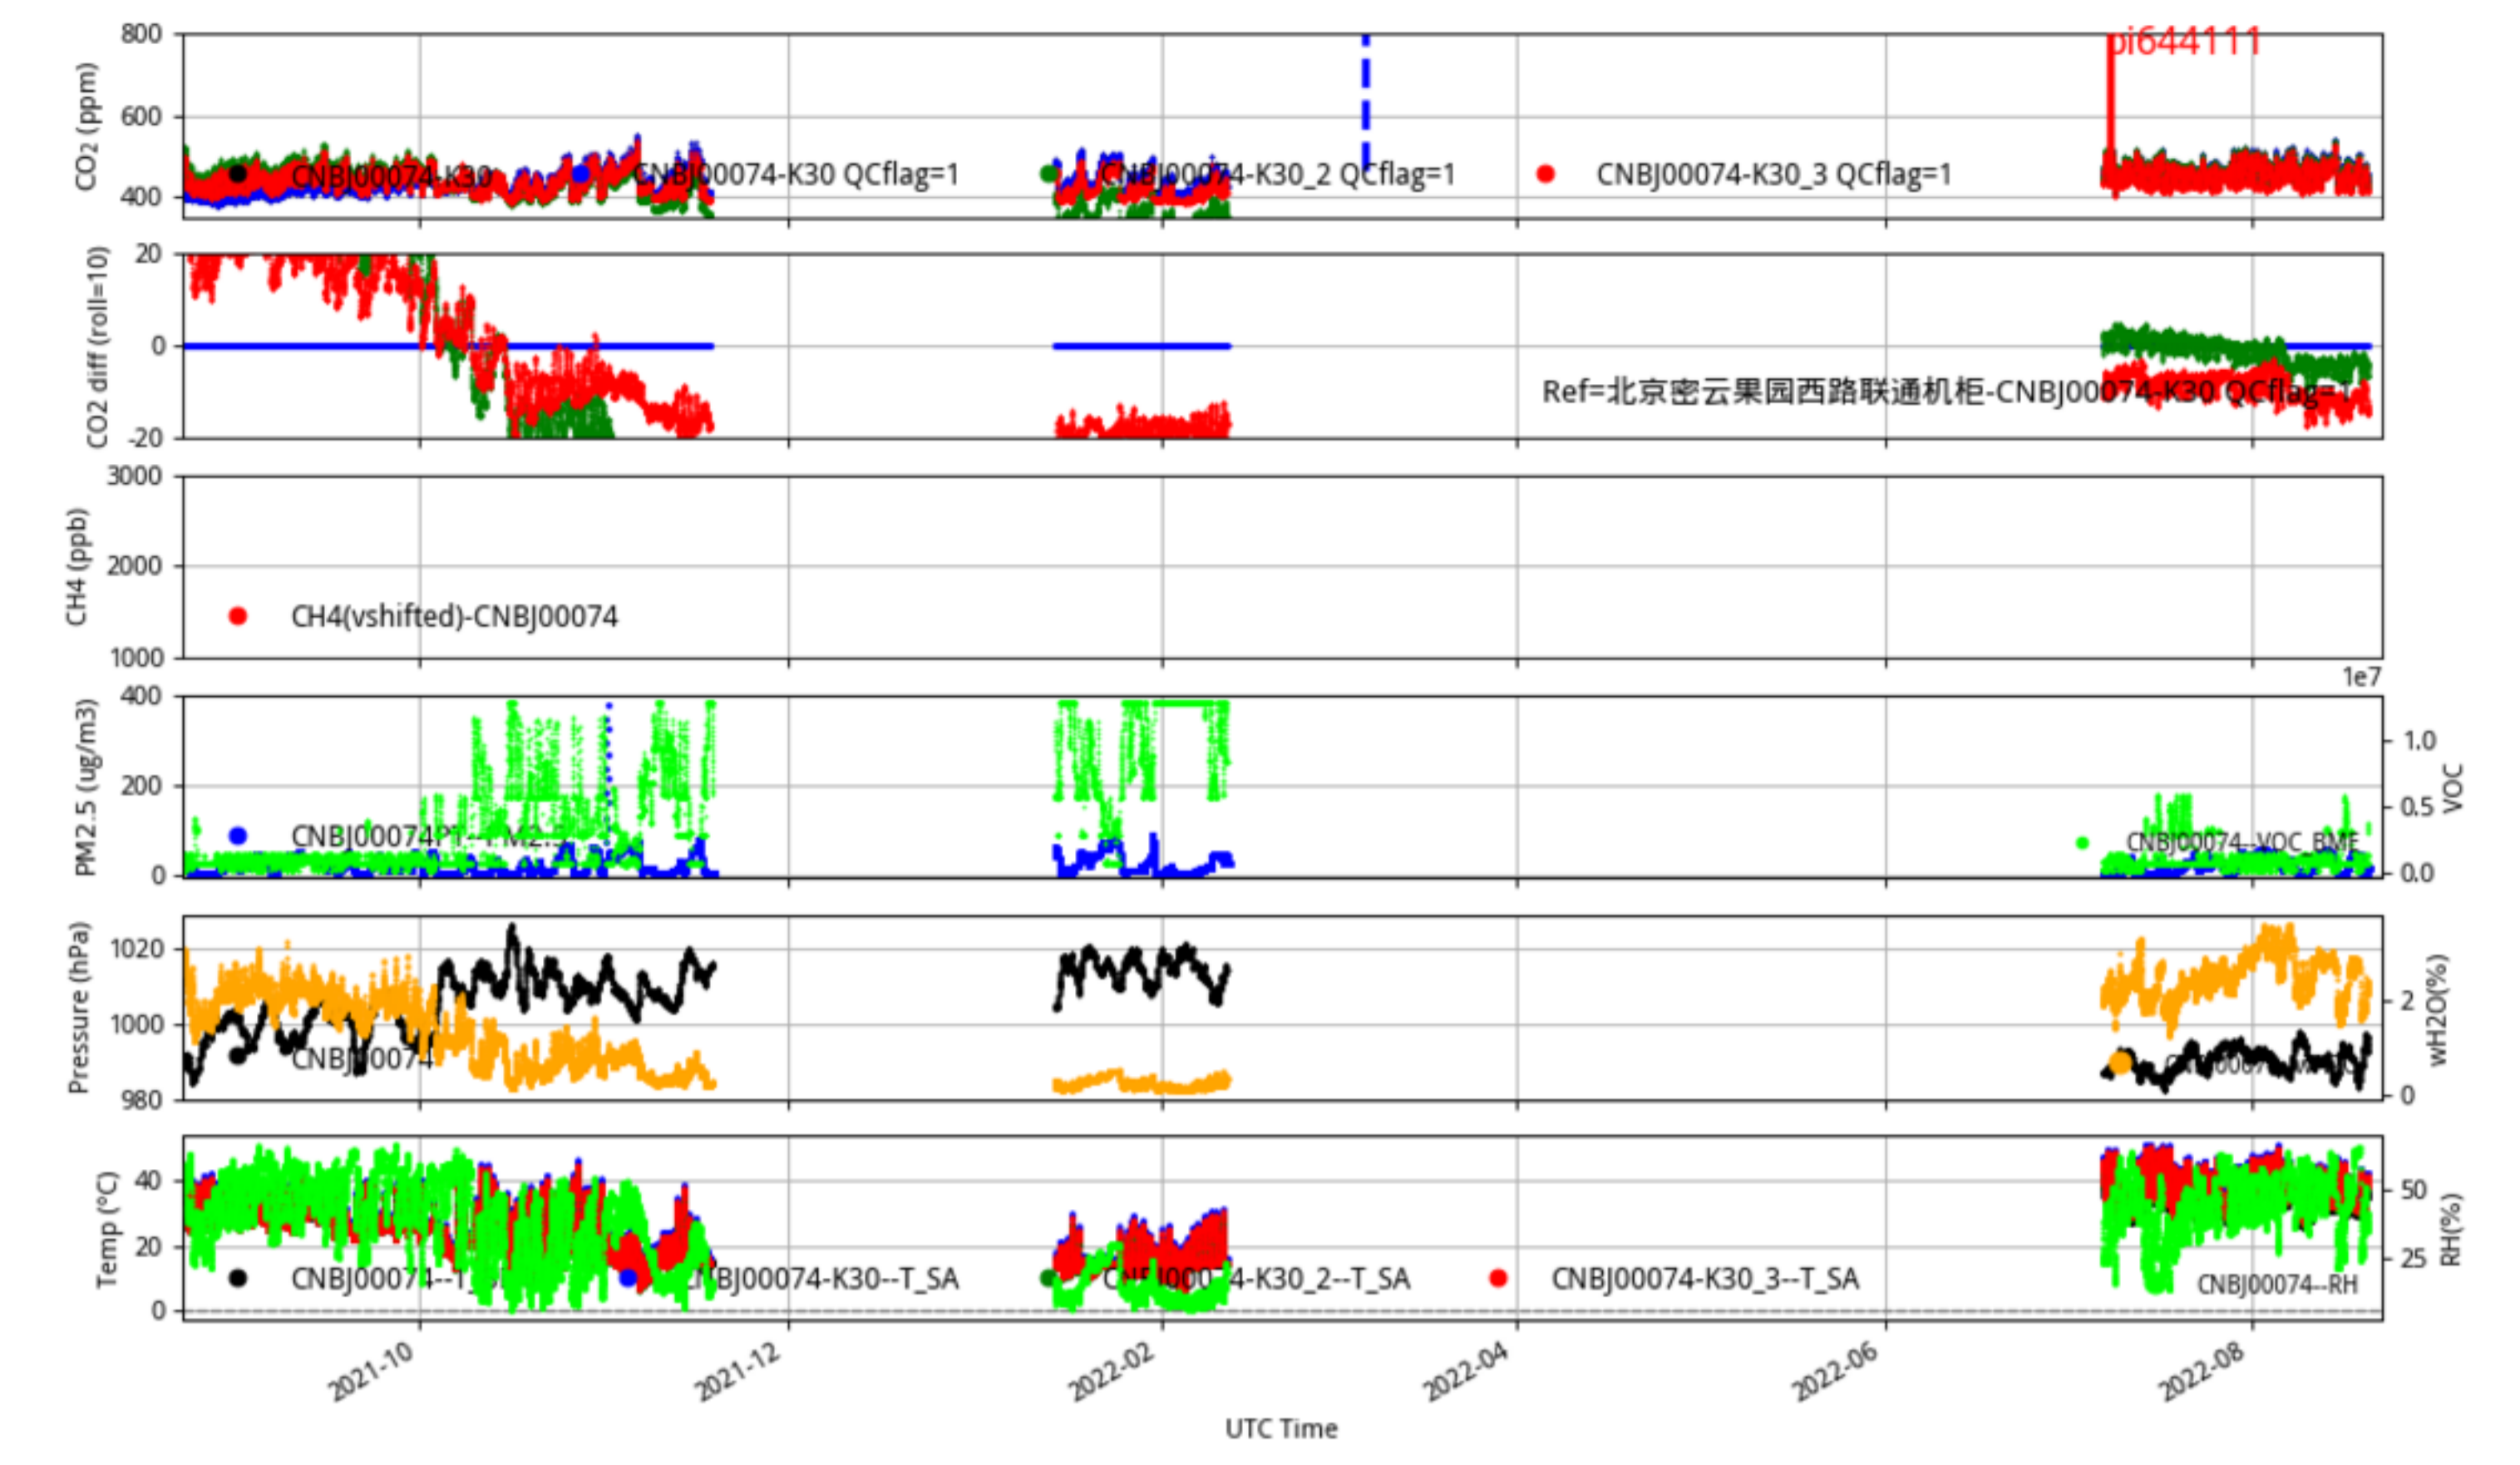

CNBj00074 JJJ_station tenmin/L2.1 CNBj00074--365-days

Plot created: 2022-08-22 15:48 UTC