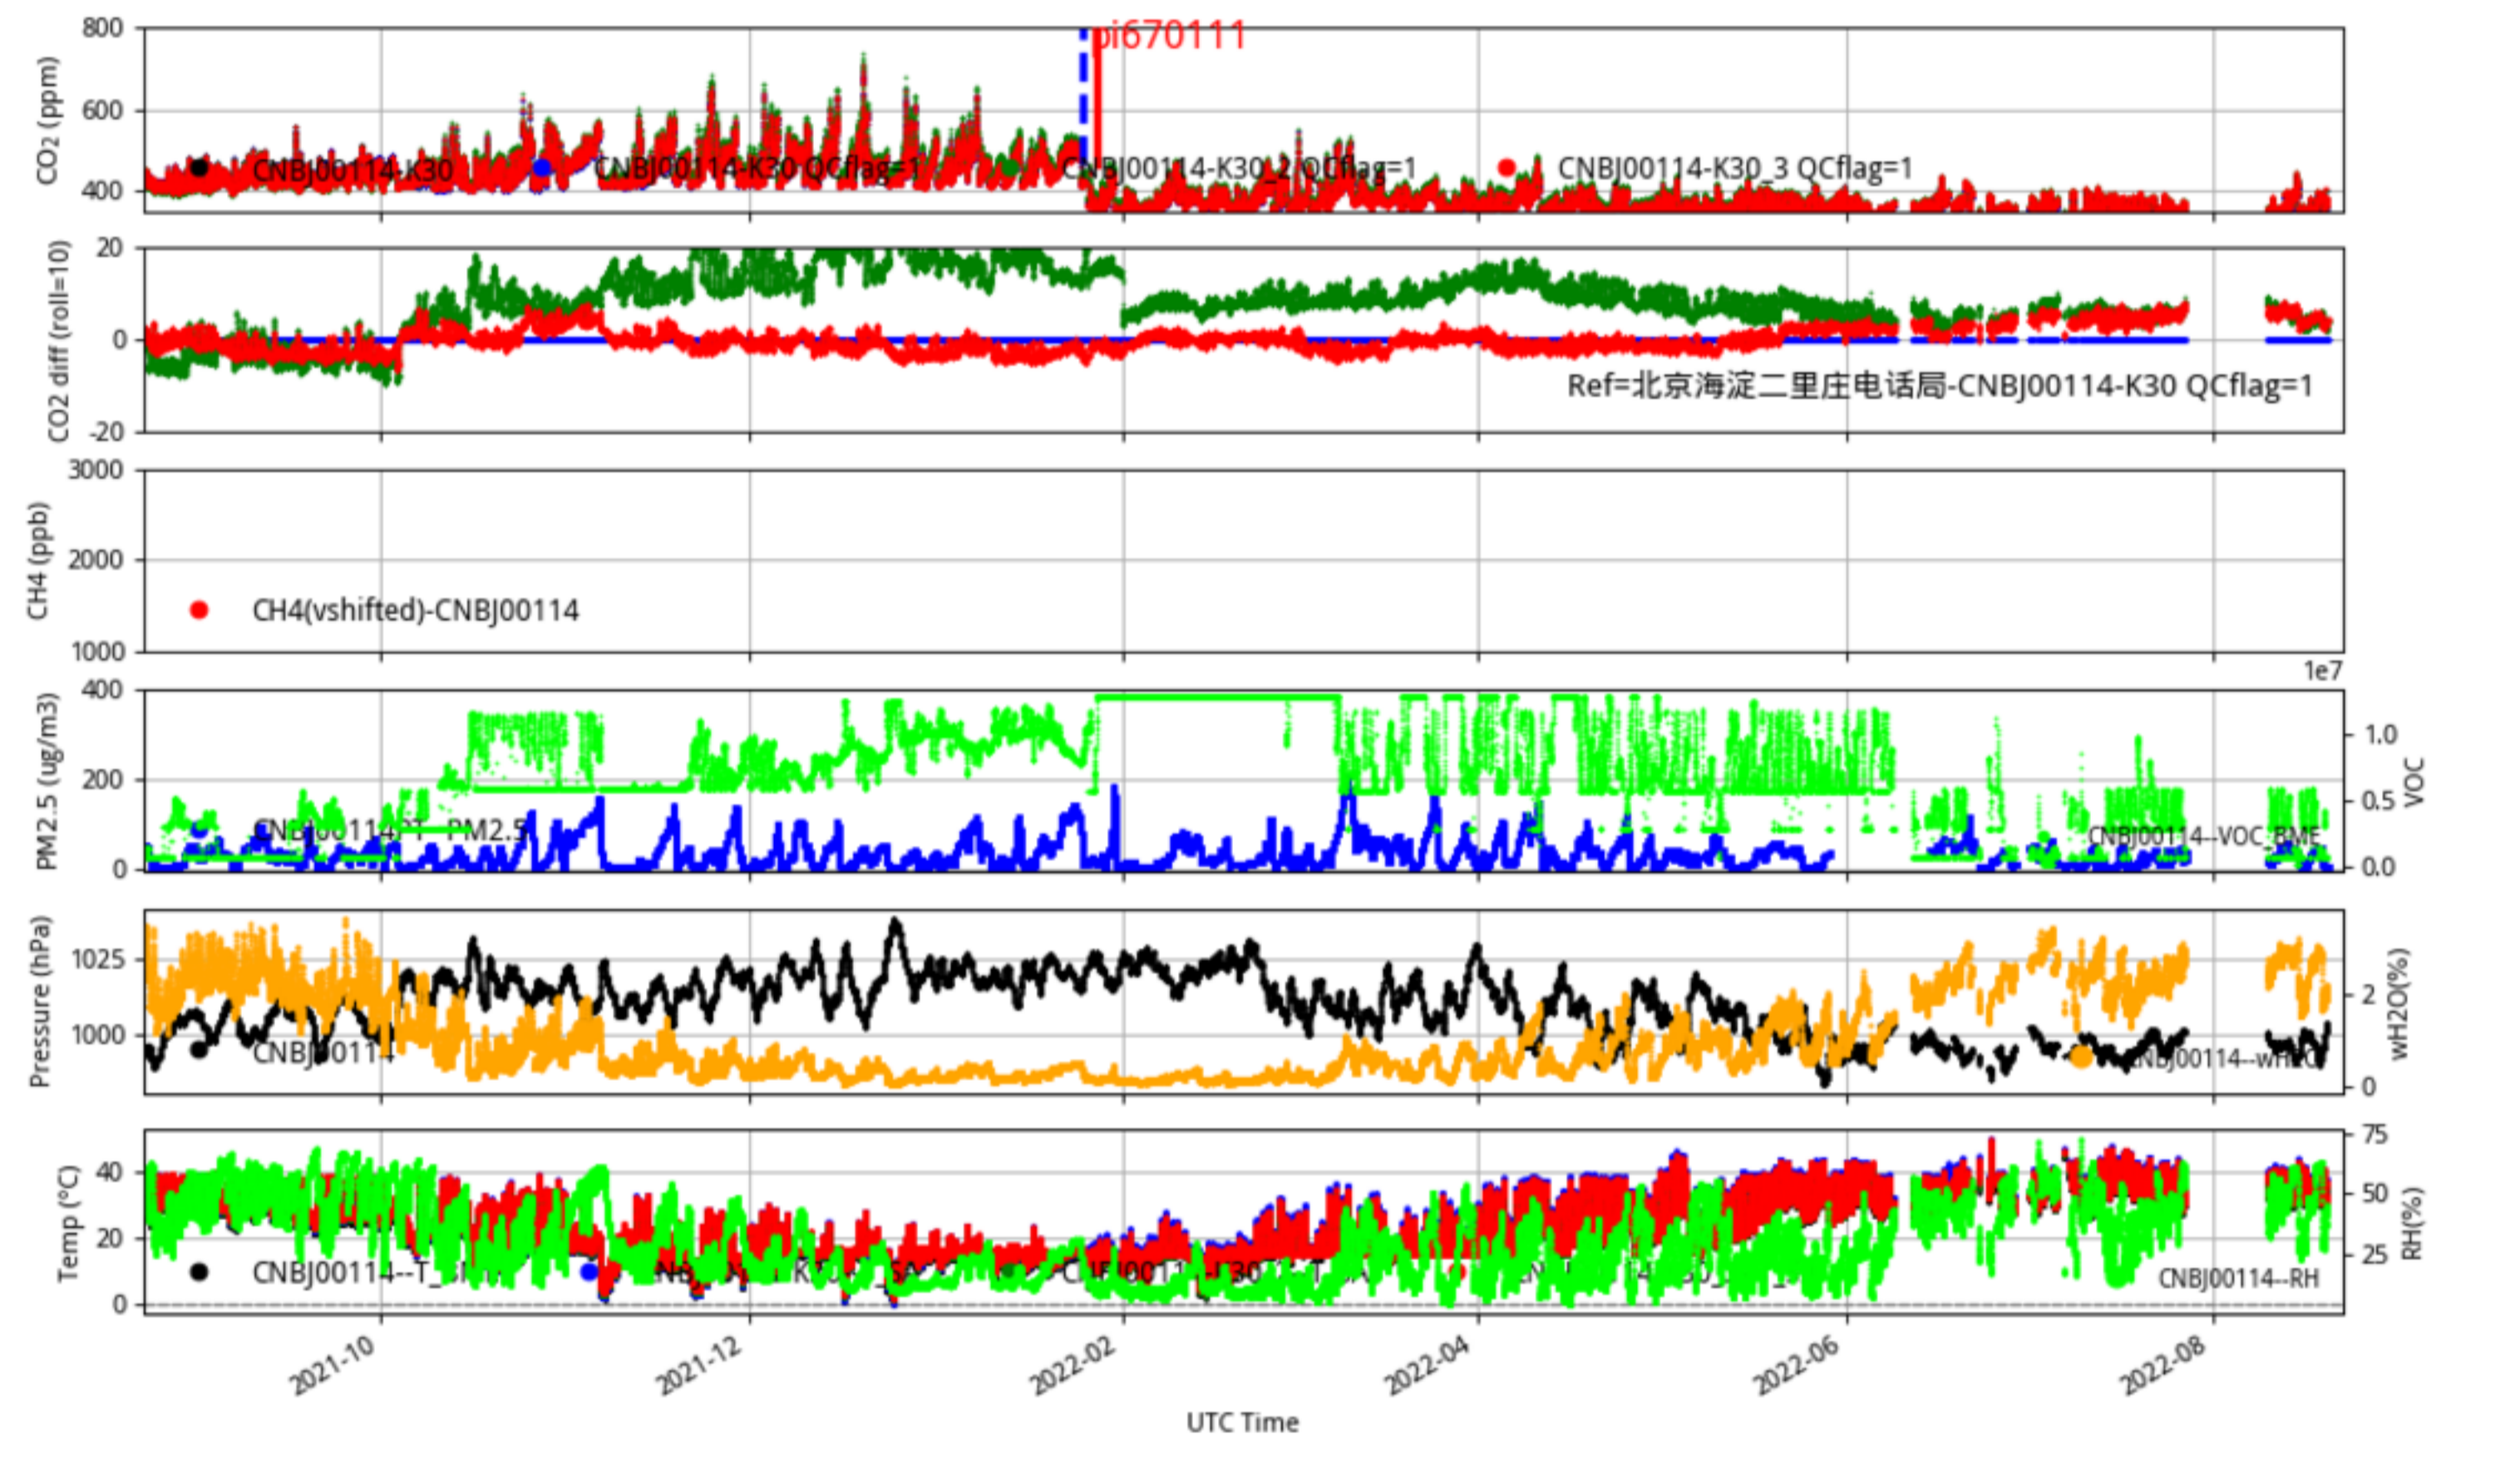

CNBj00114 JJJ_station tenmin/L2.1 CNBj00114--365-days

Plot created: 2022-08-22 16:21 UTC