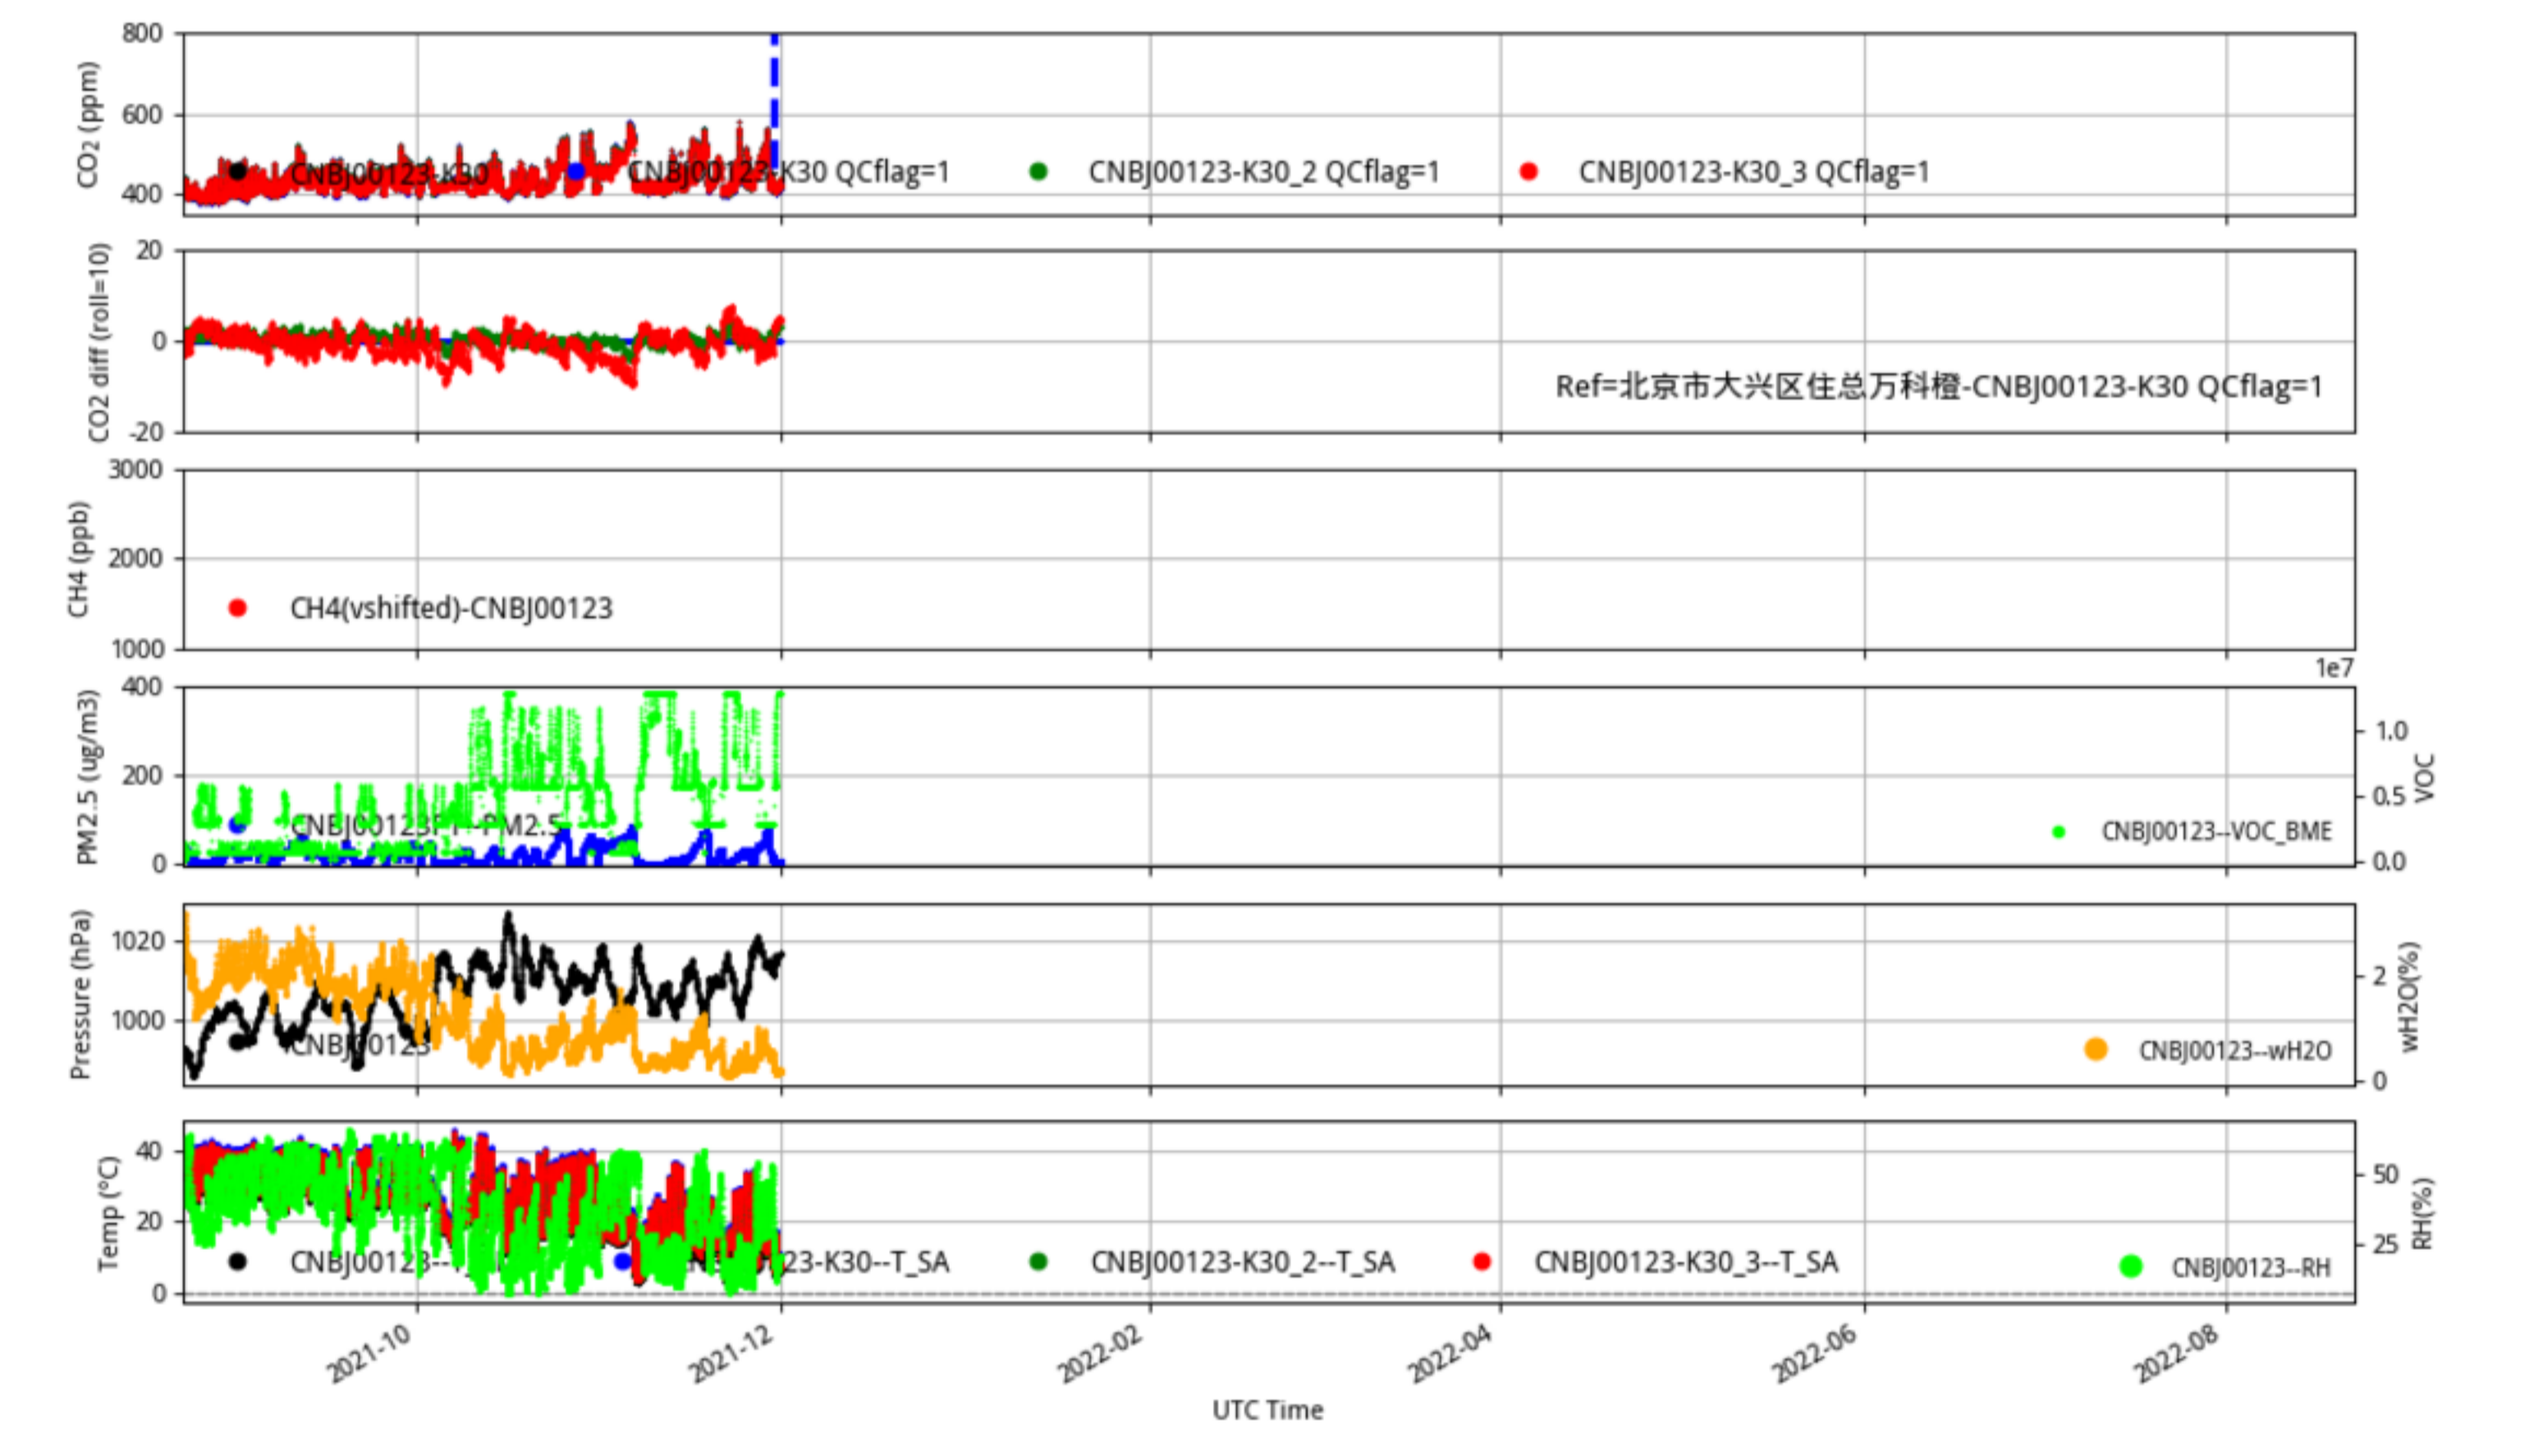

CNBj00123 JJJ_station tenmin/L2.1 CNBj00123--365-days

Plot created: 2022-08-22 16:27 UTC