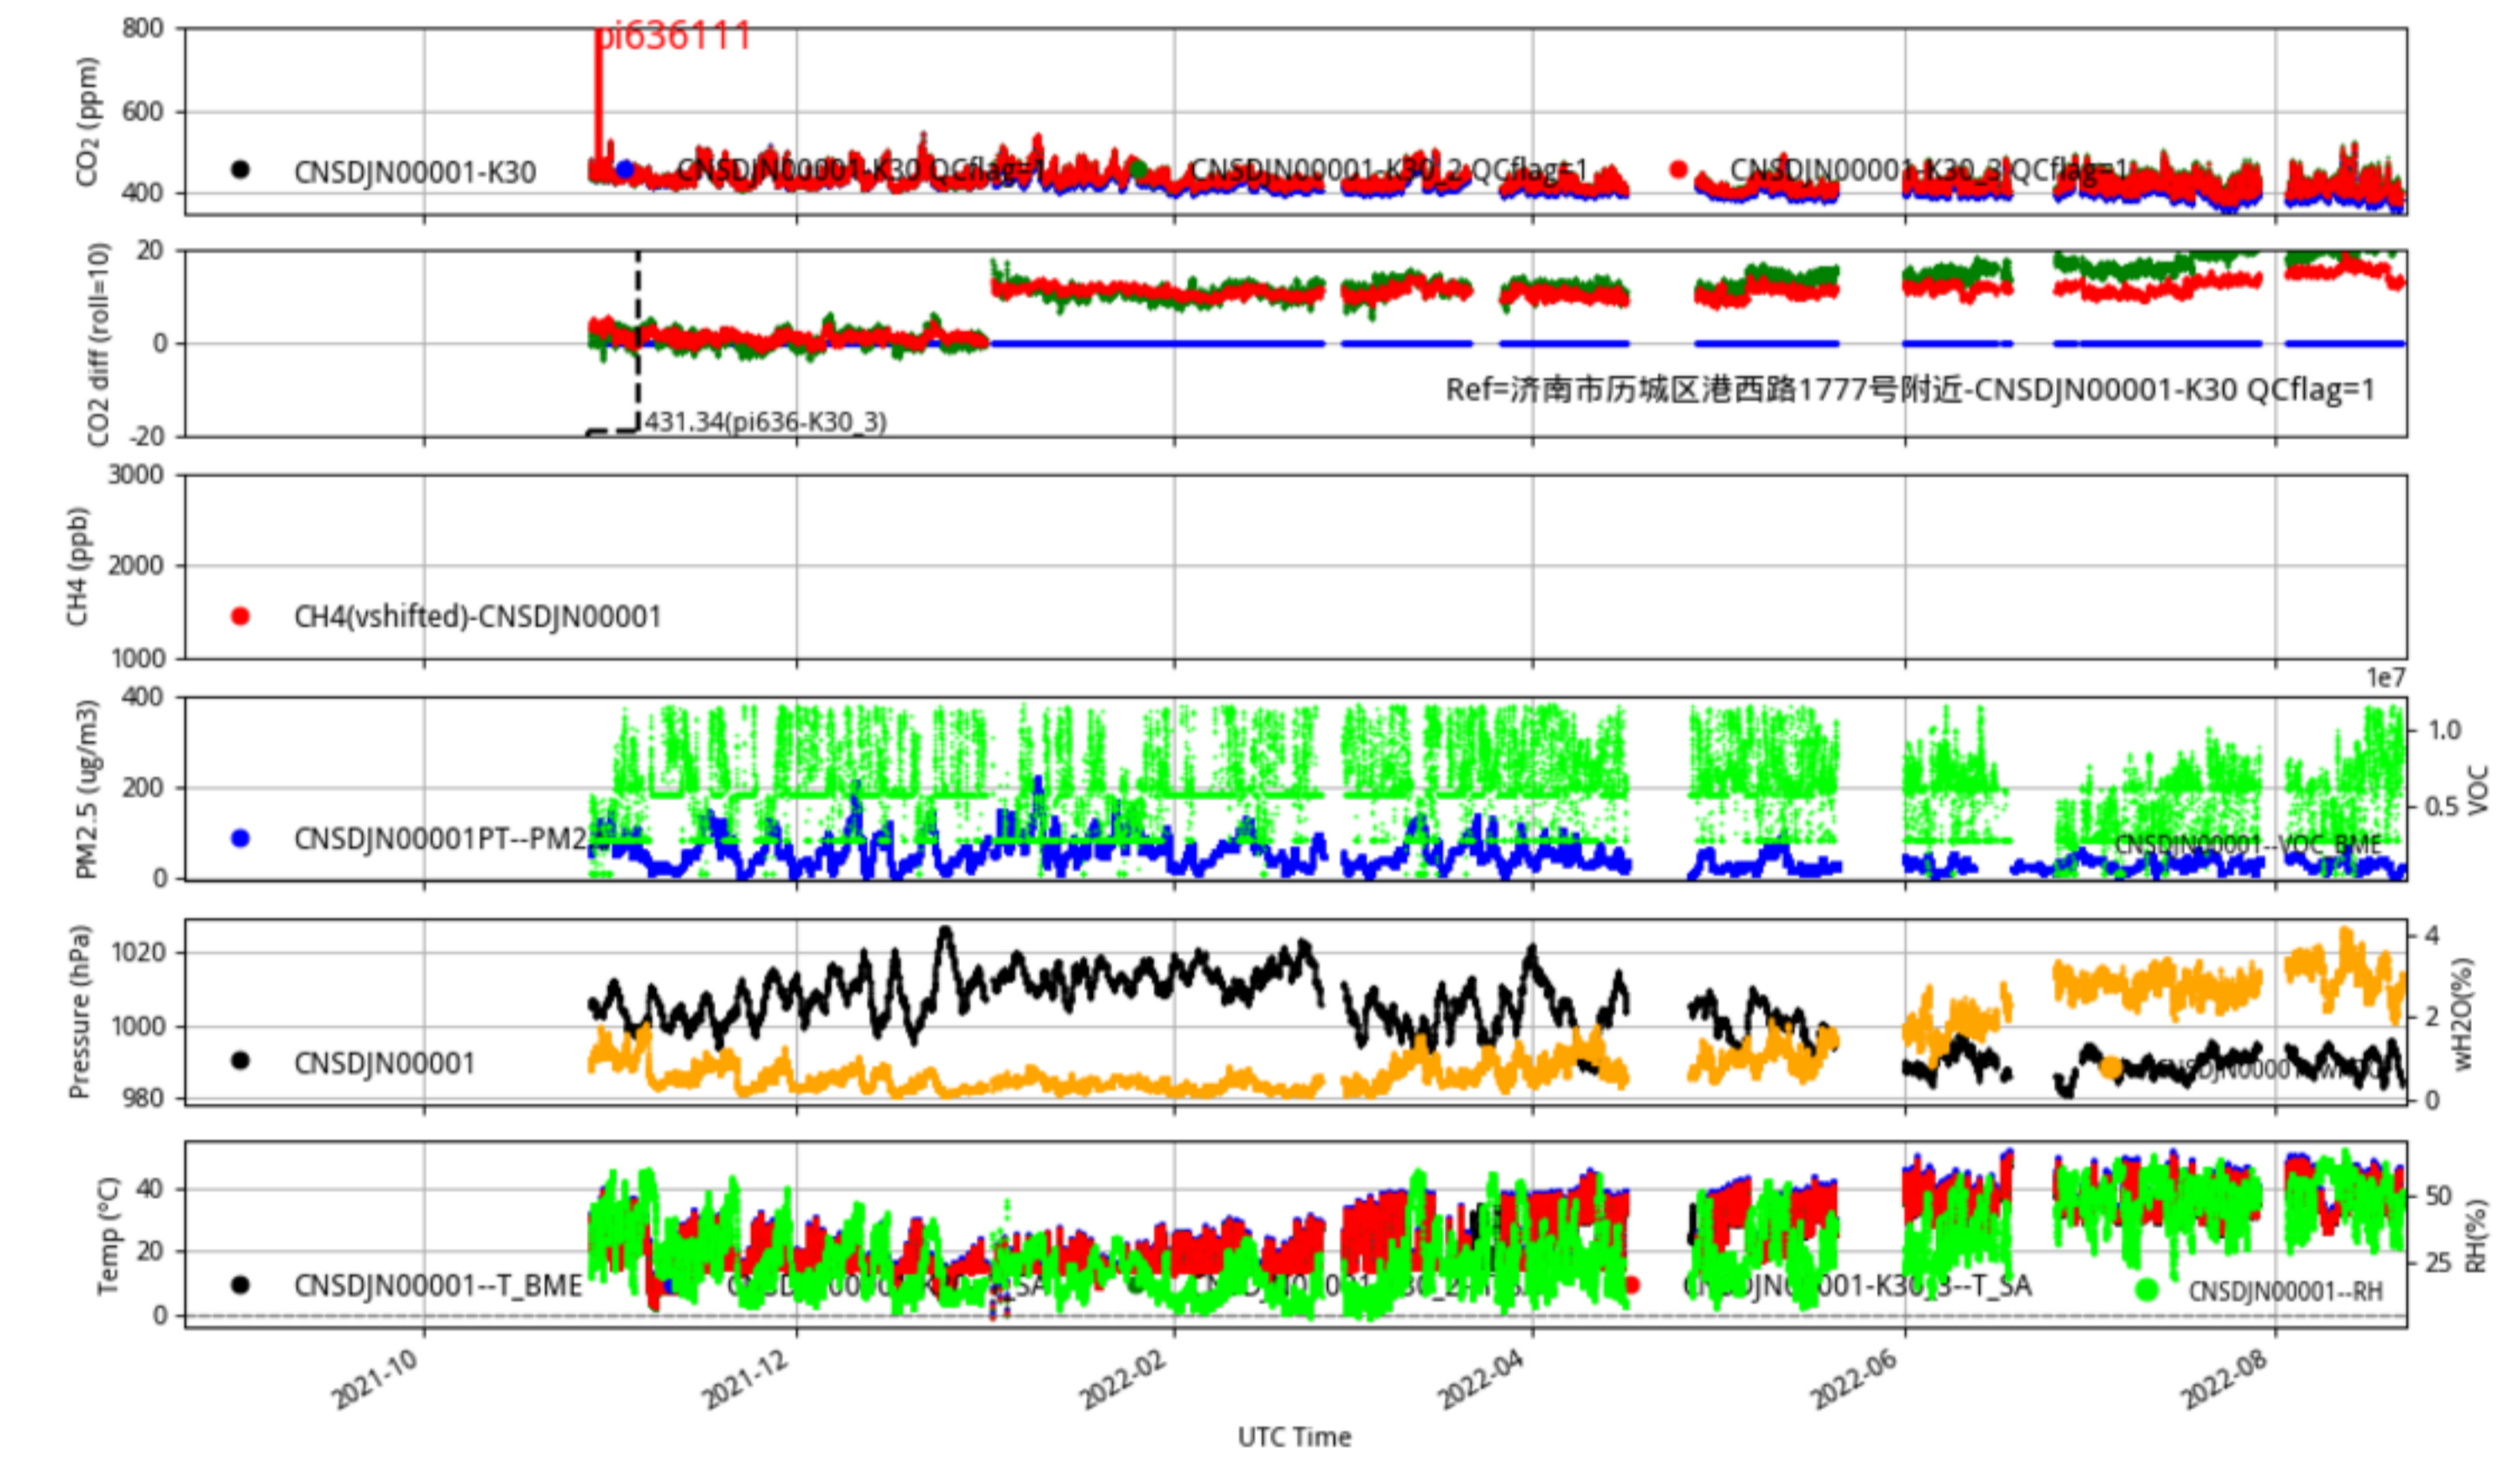

CNSDJN00001 JJJ_station tenmin/L2.1 CNSDJN00001--365-days

Plot created: 2022-08-22 16:44 UTC