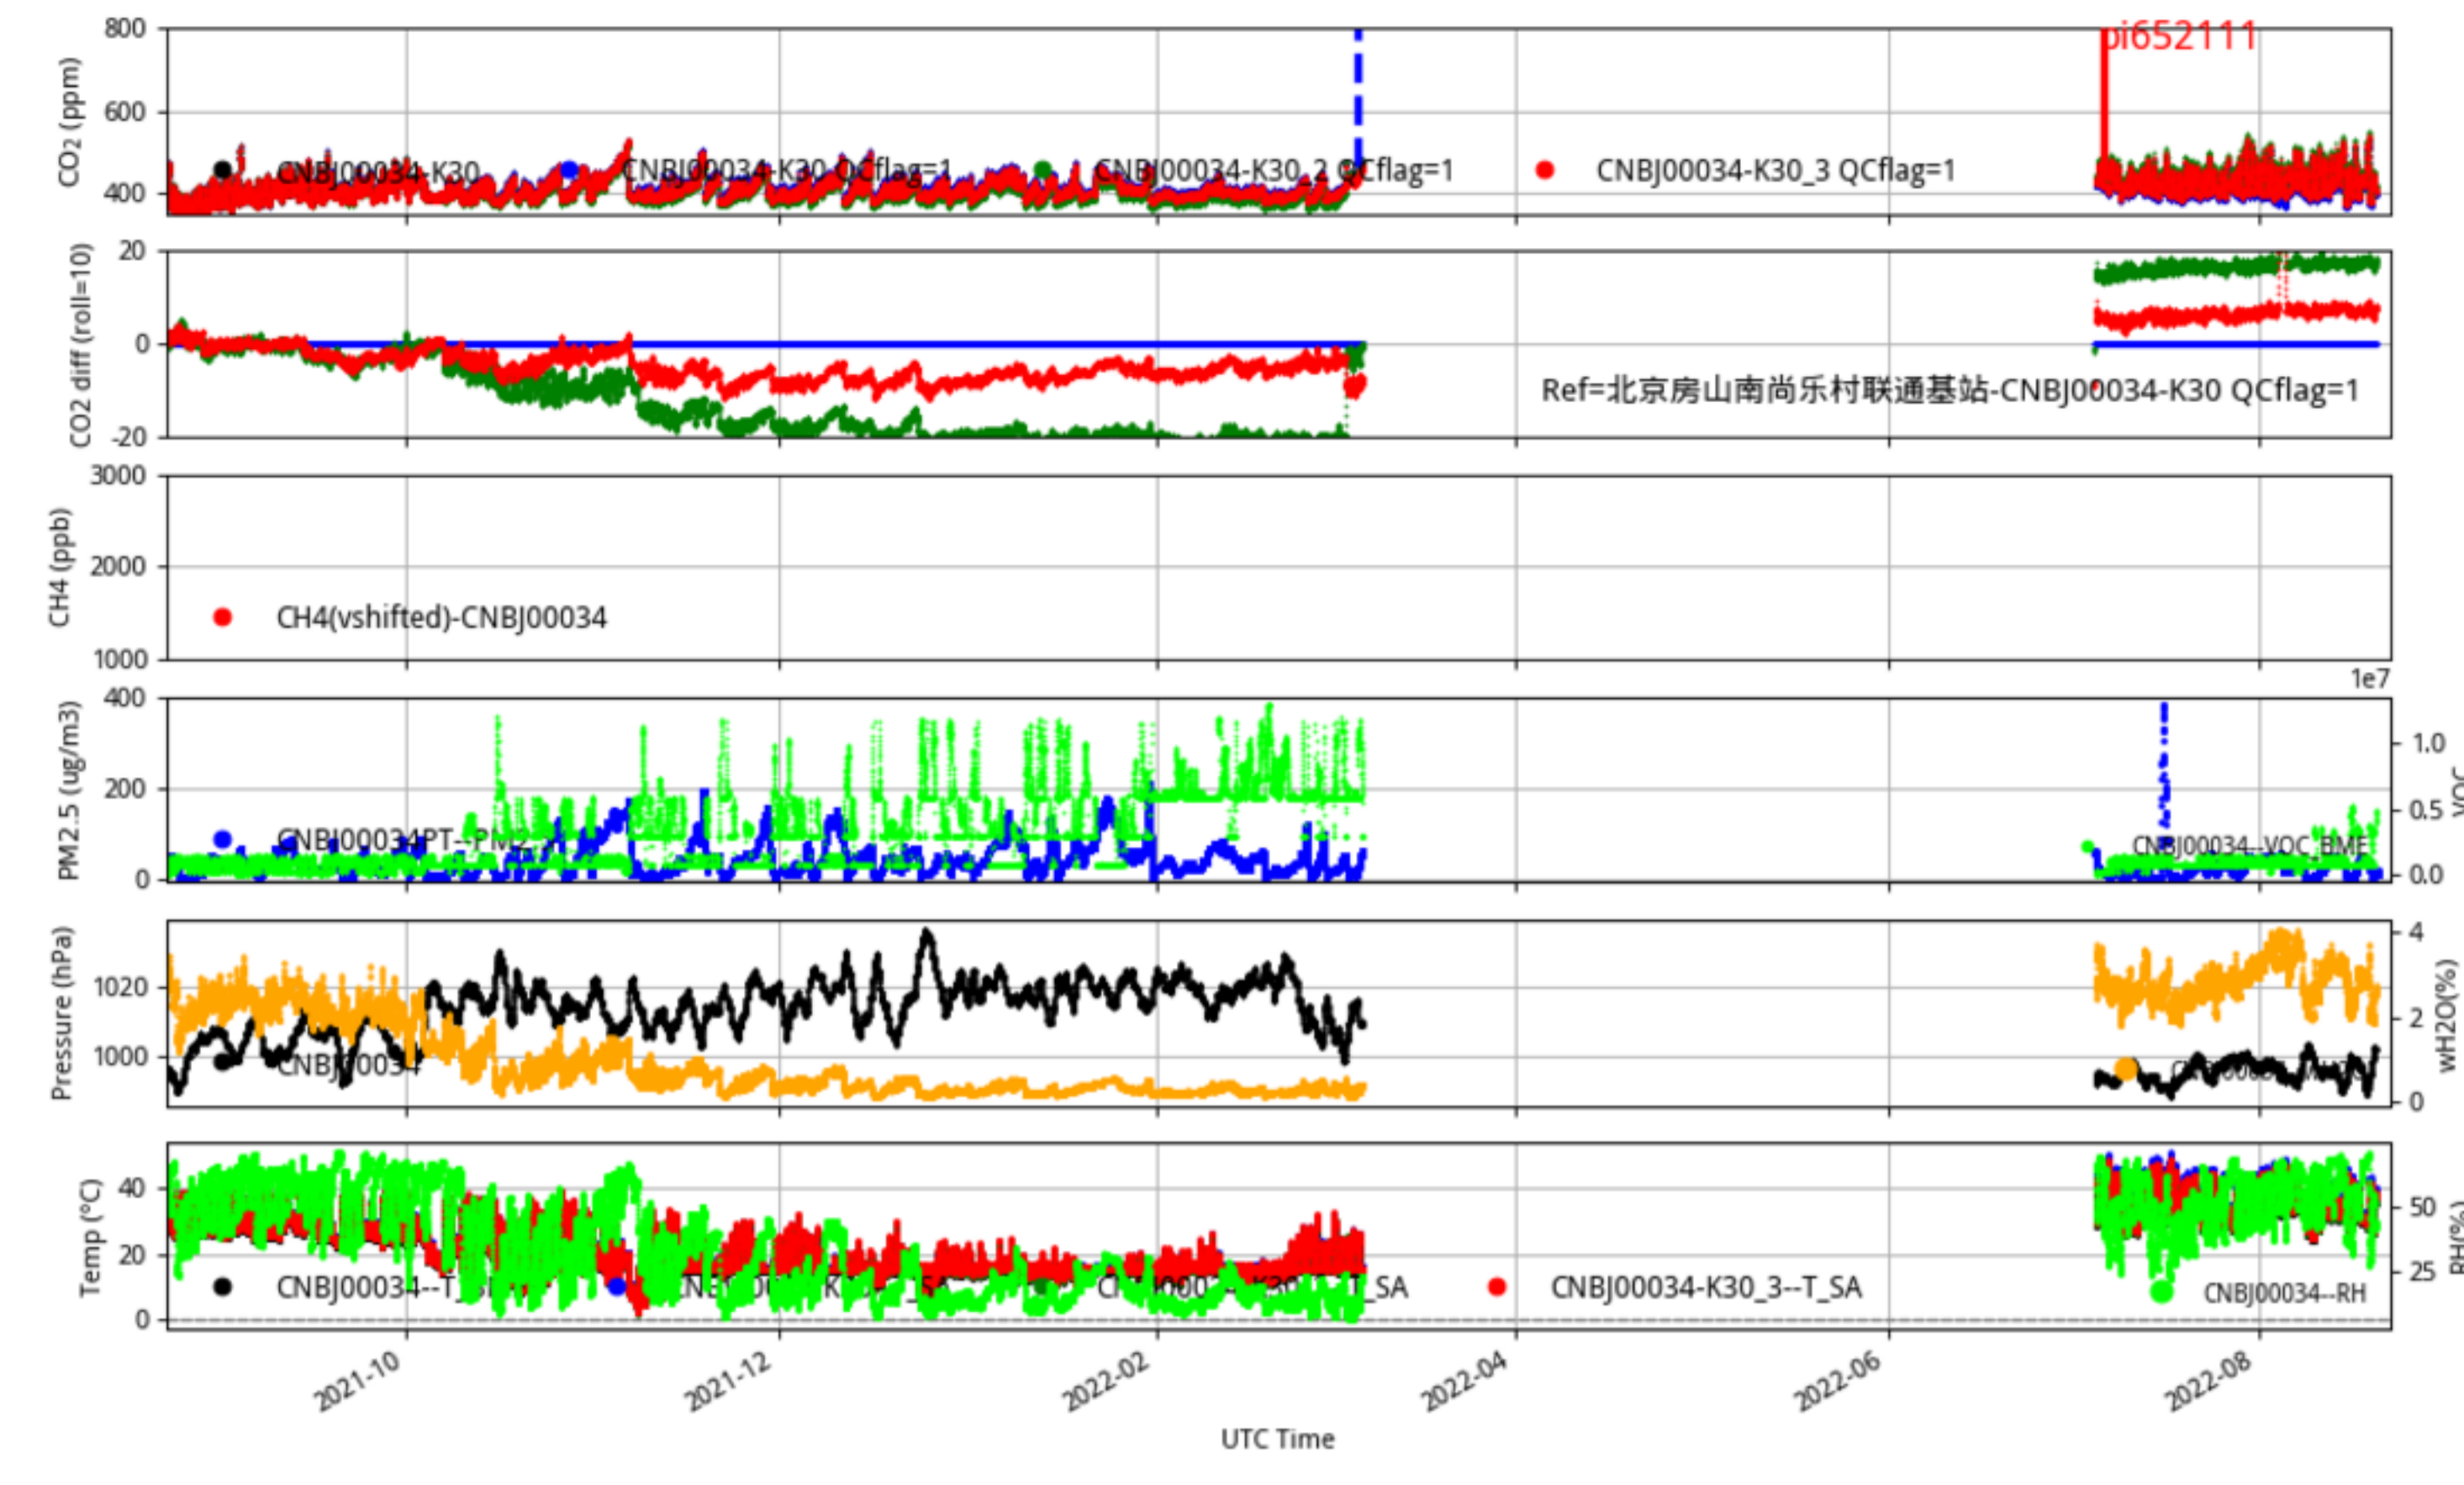

CNBj00034 JJJ_station tenmin/L2.1 CNBj00034--365-days

Plot created: 2022-08-22 15:15 UTC