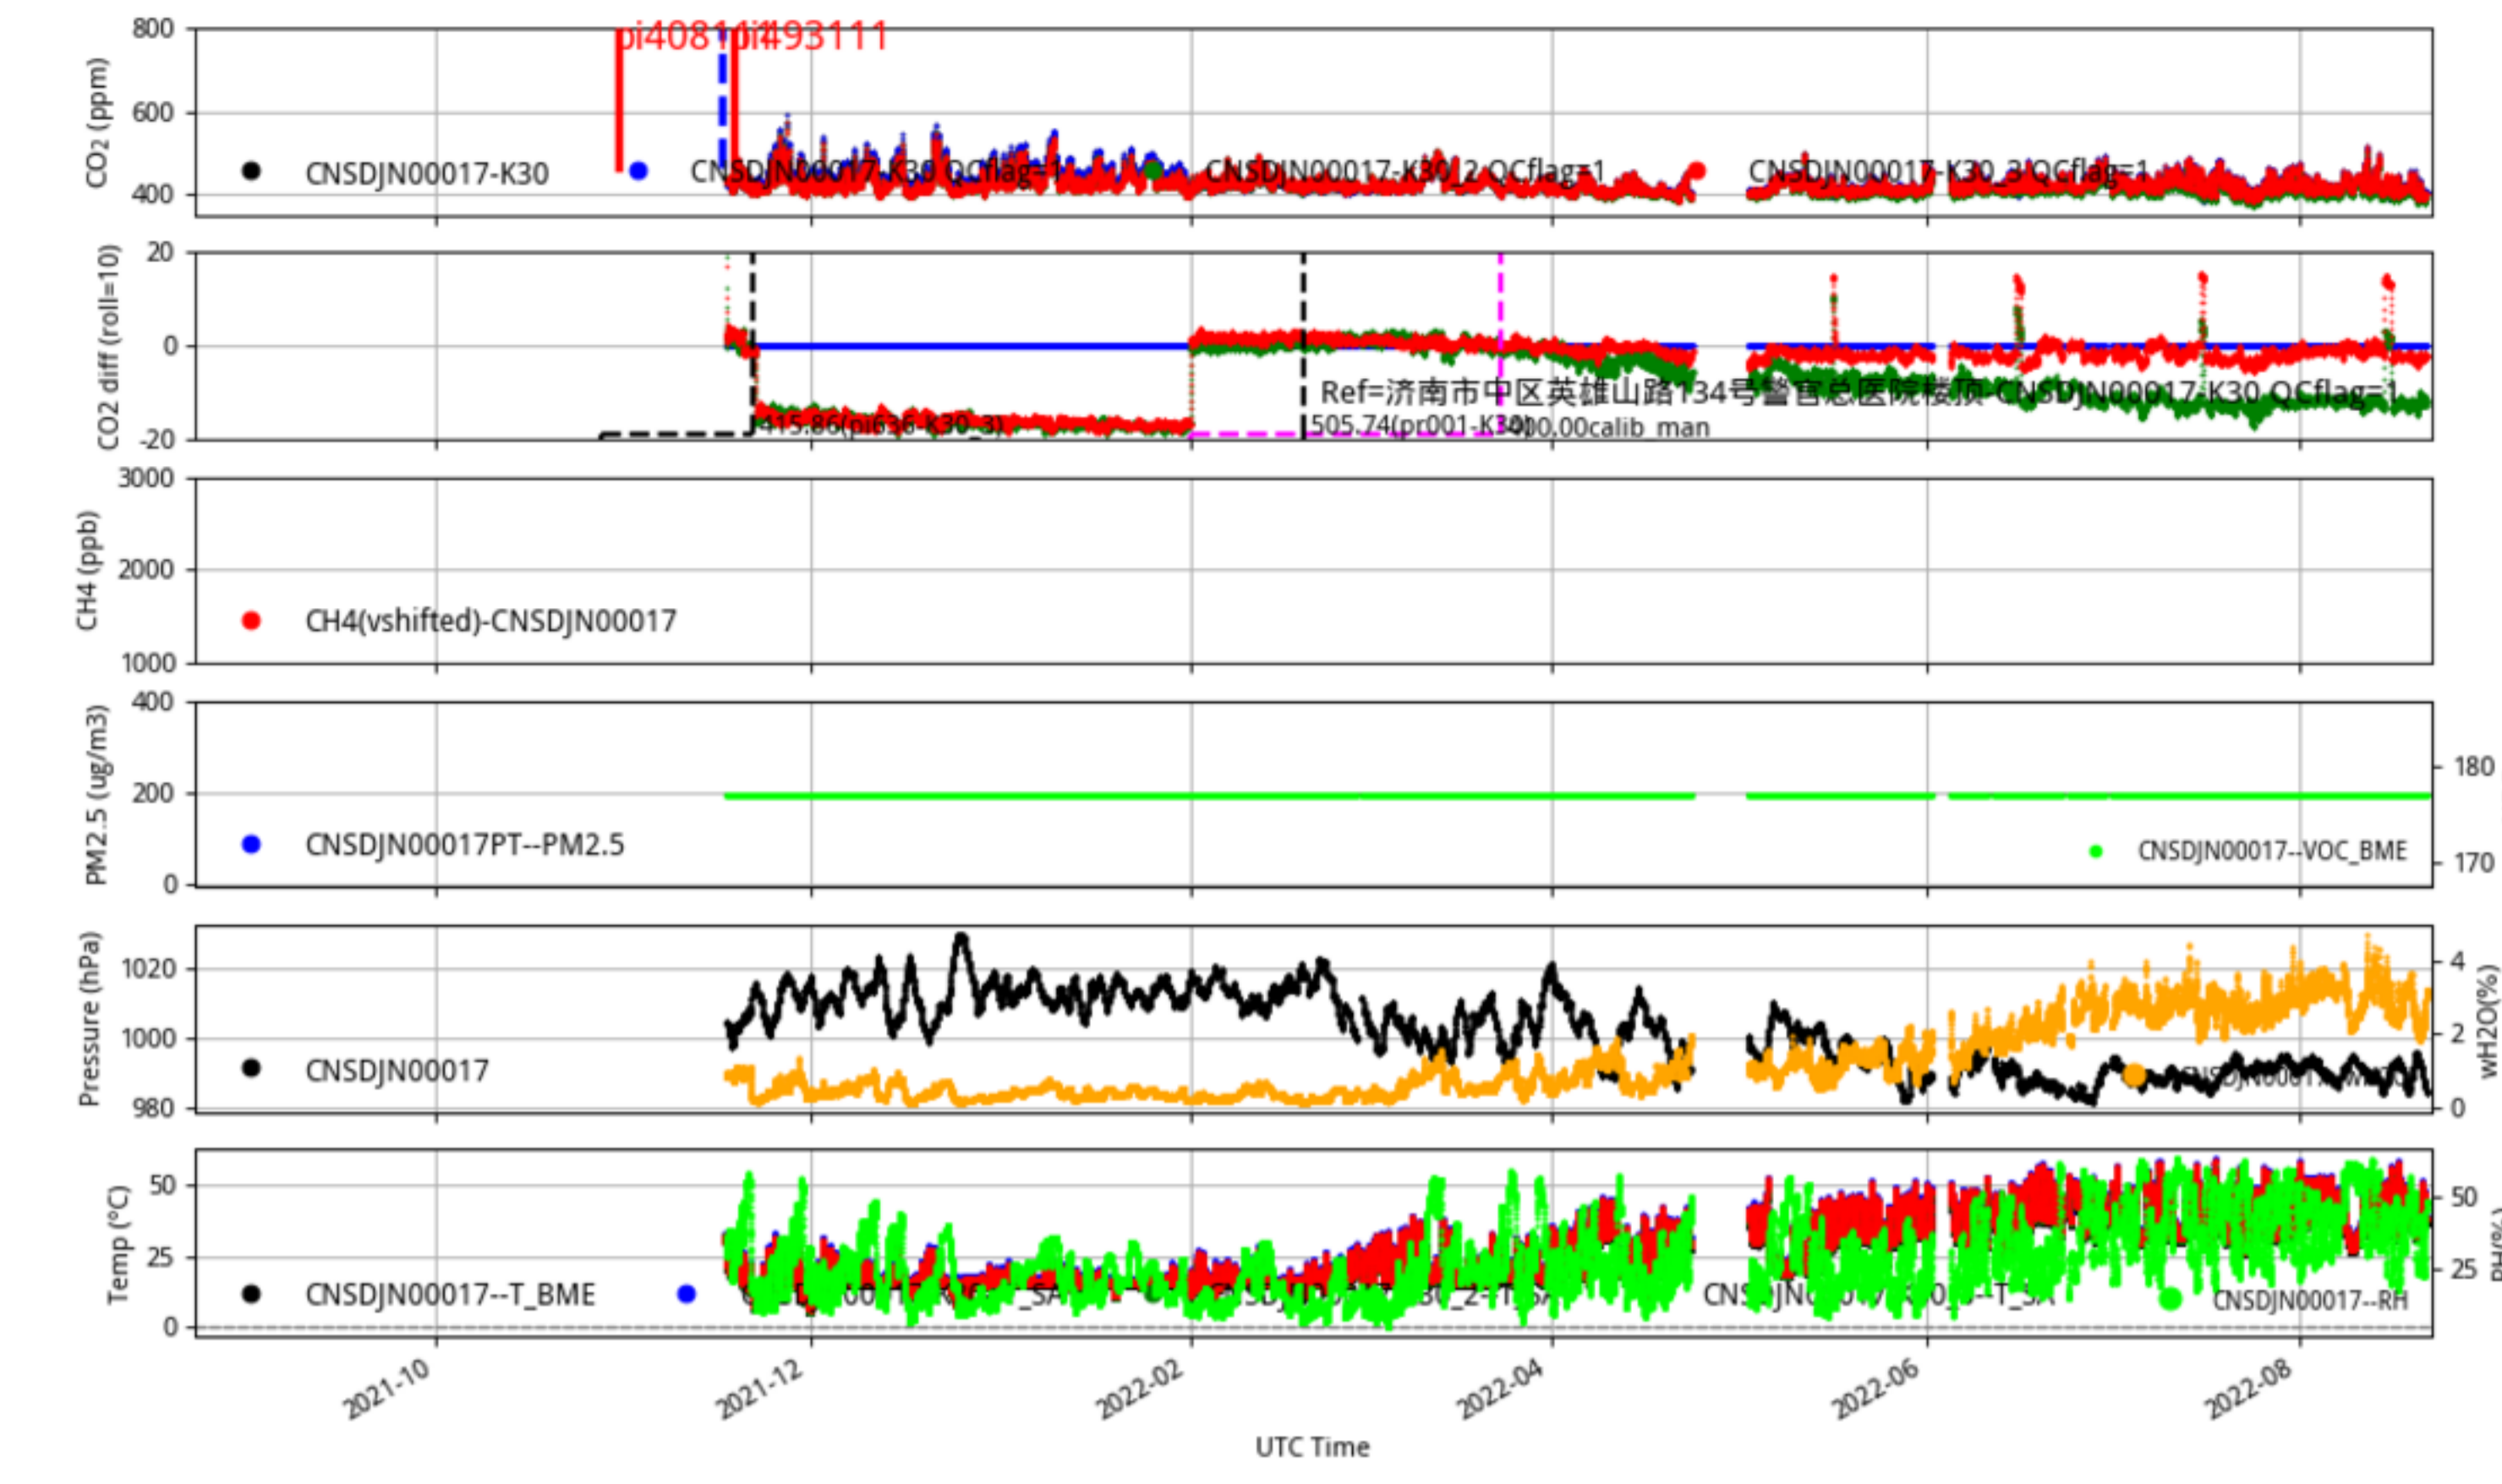

CNSDJN00017 JJJ_station tenmin/L2.1 CNSDJN00017--365-days

Plot created: 2022-08-22 16:53 UTC