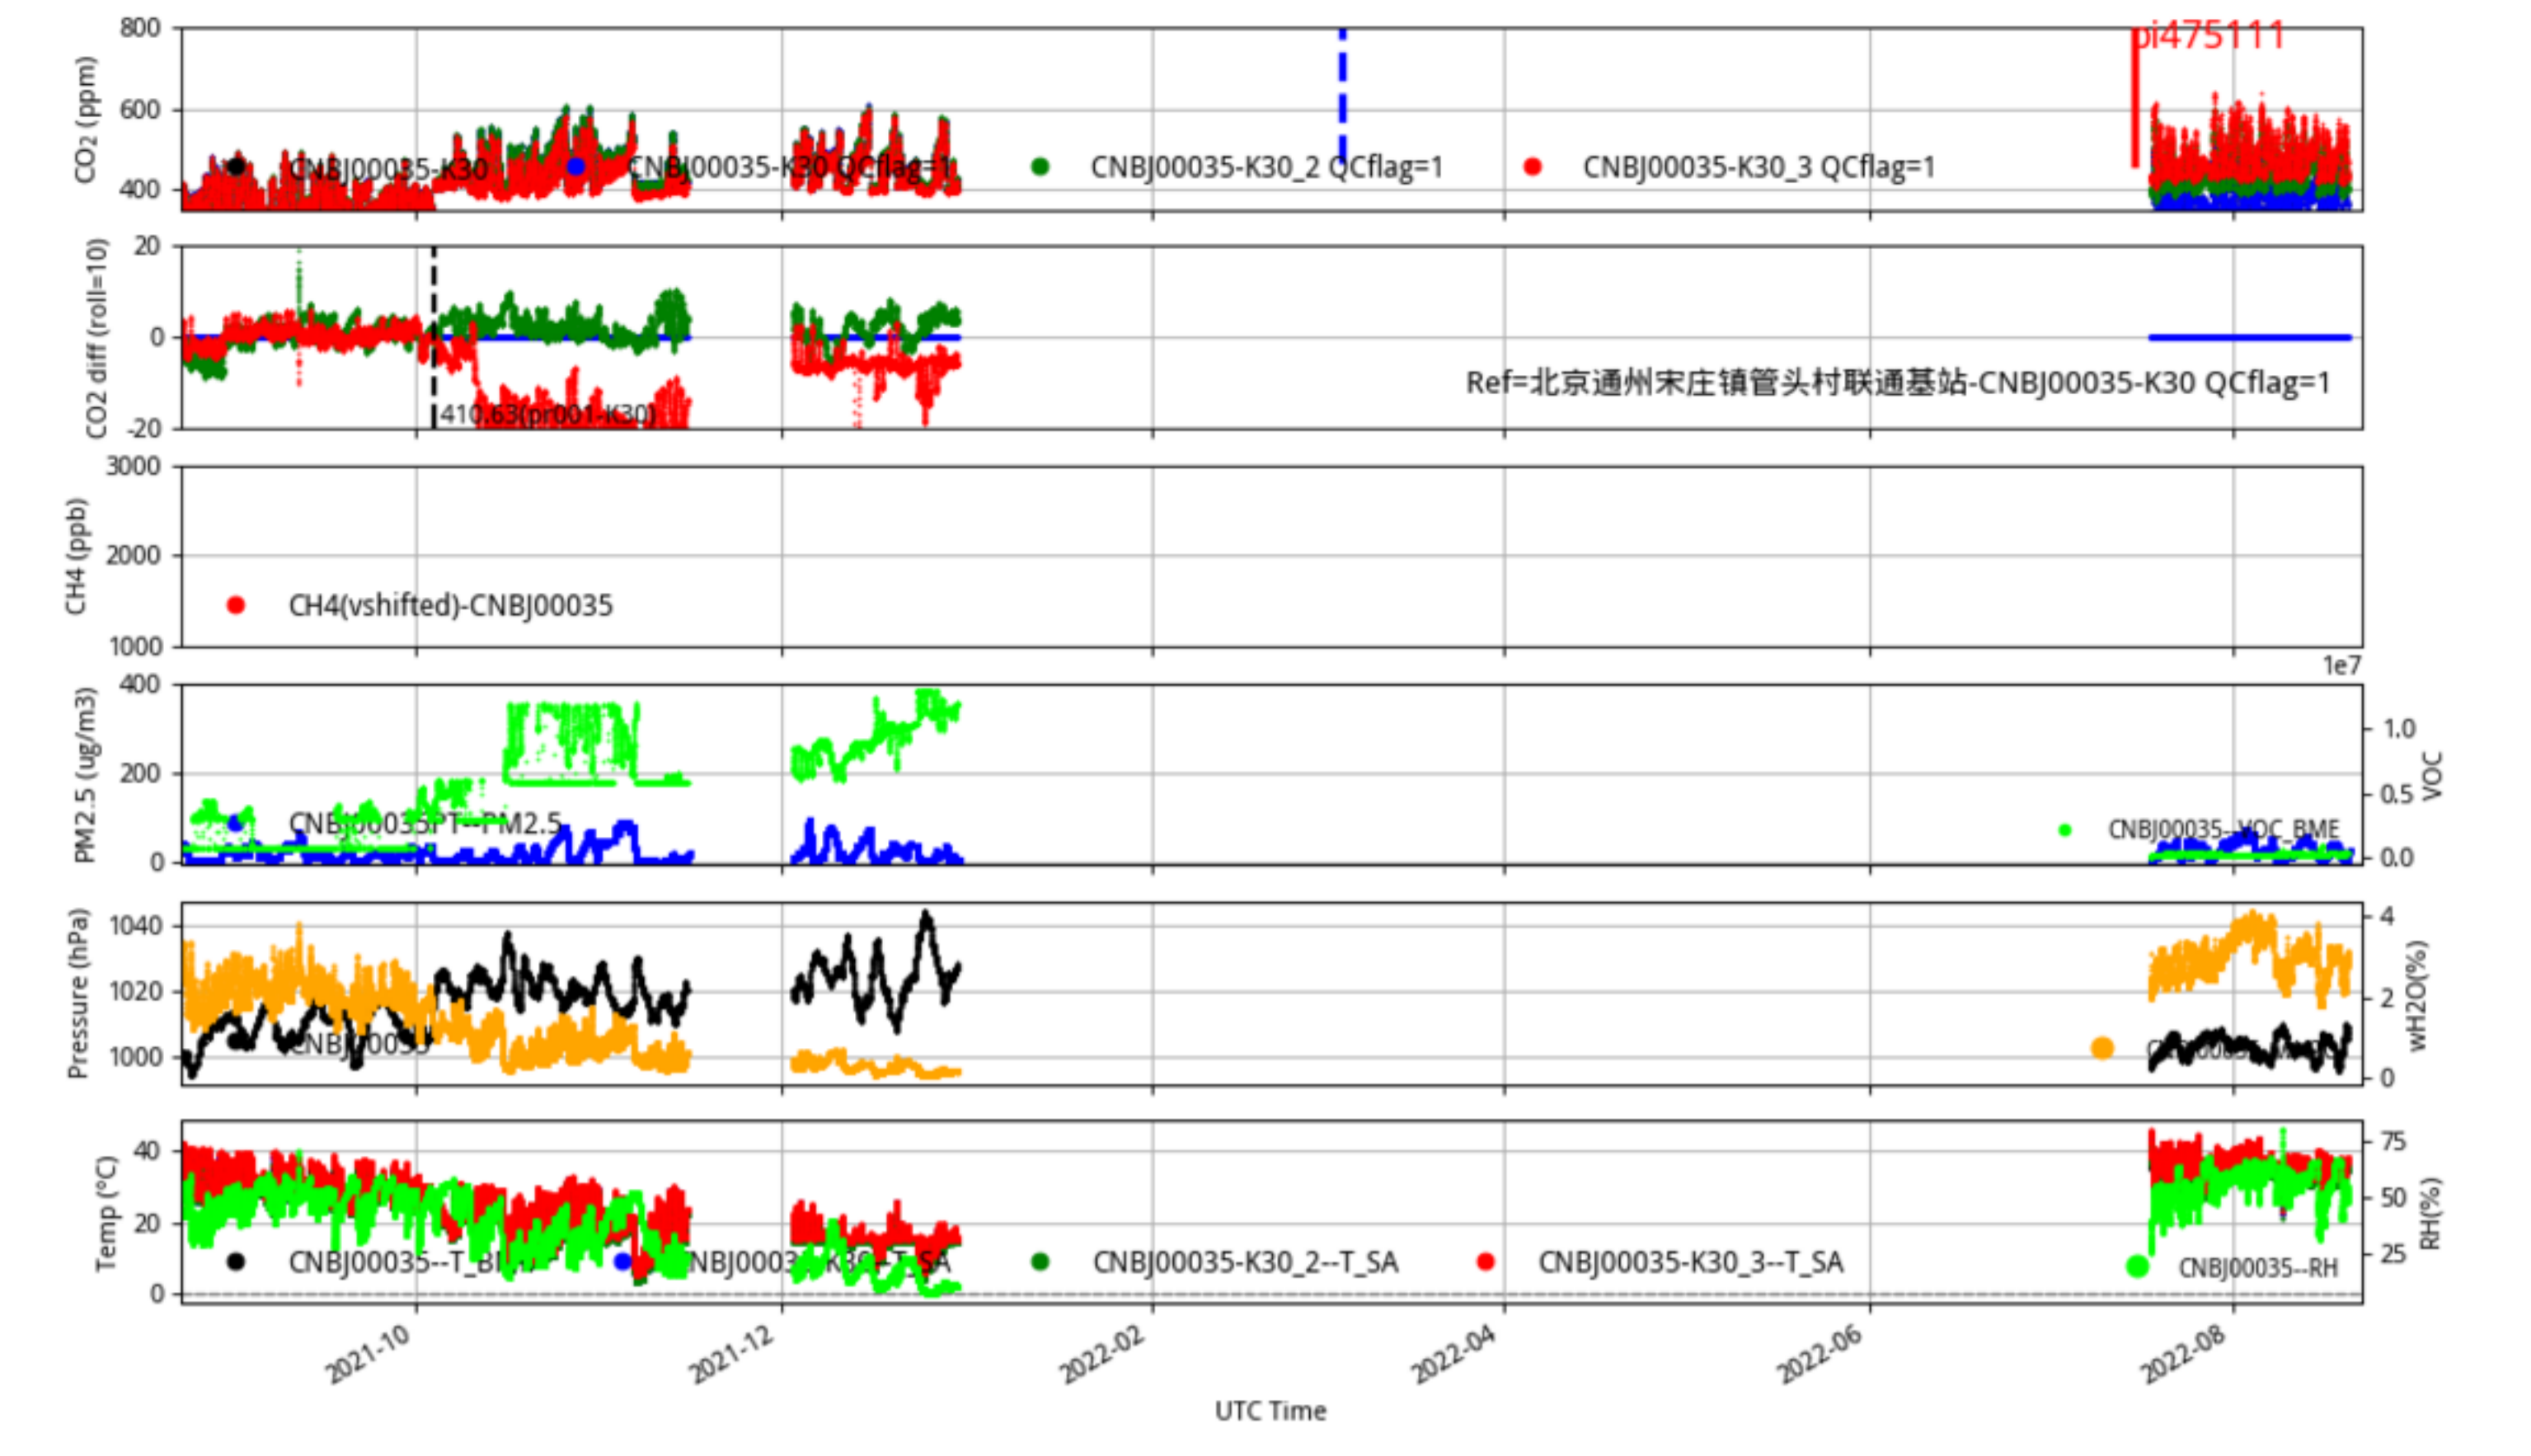

CNBj00035 JJJ_station tenmin/L2.1 CNBj00035--365-days

Plot created: 2022-08-22 15:16 UTC