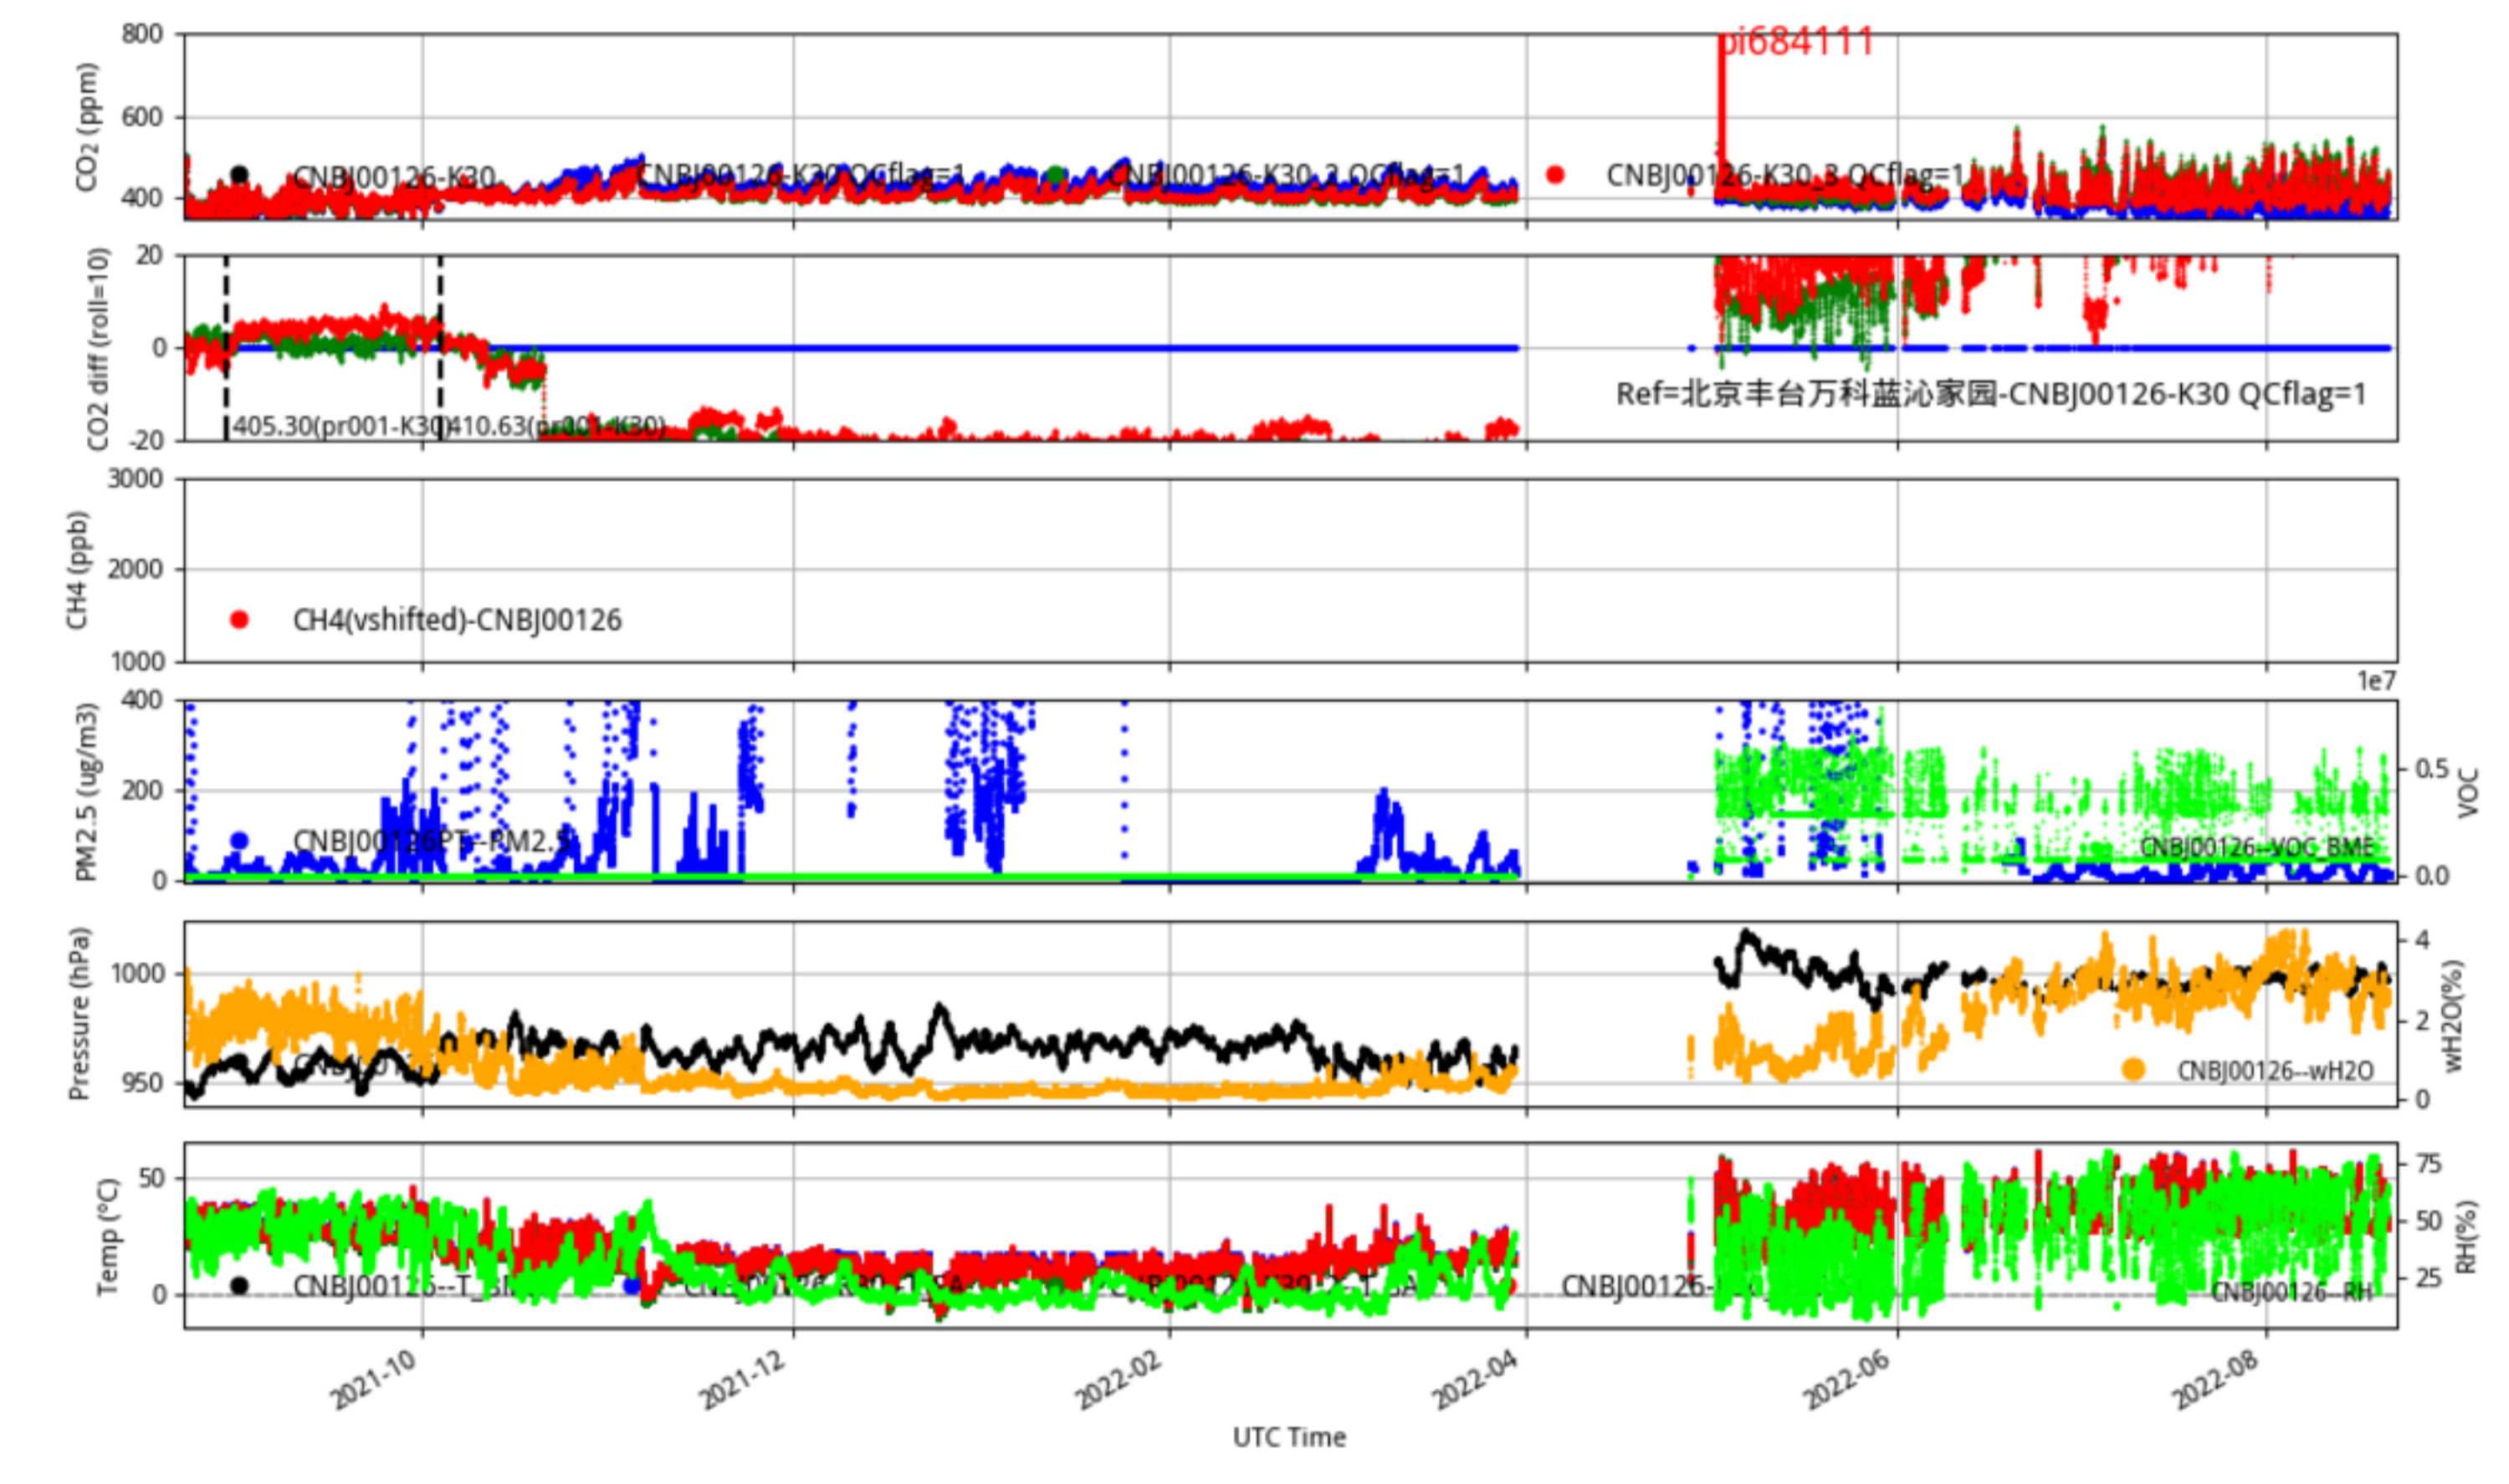

CNBj00126 JJJ_station tenmin/L2.1 CNBj00126--365-days

Plot created: 2022-08-22 16:29 UTC