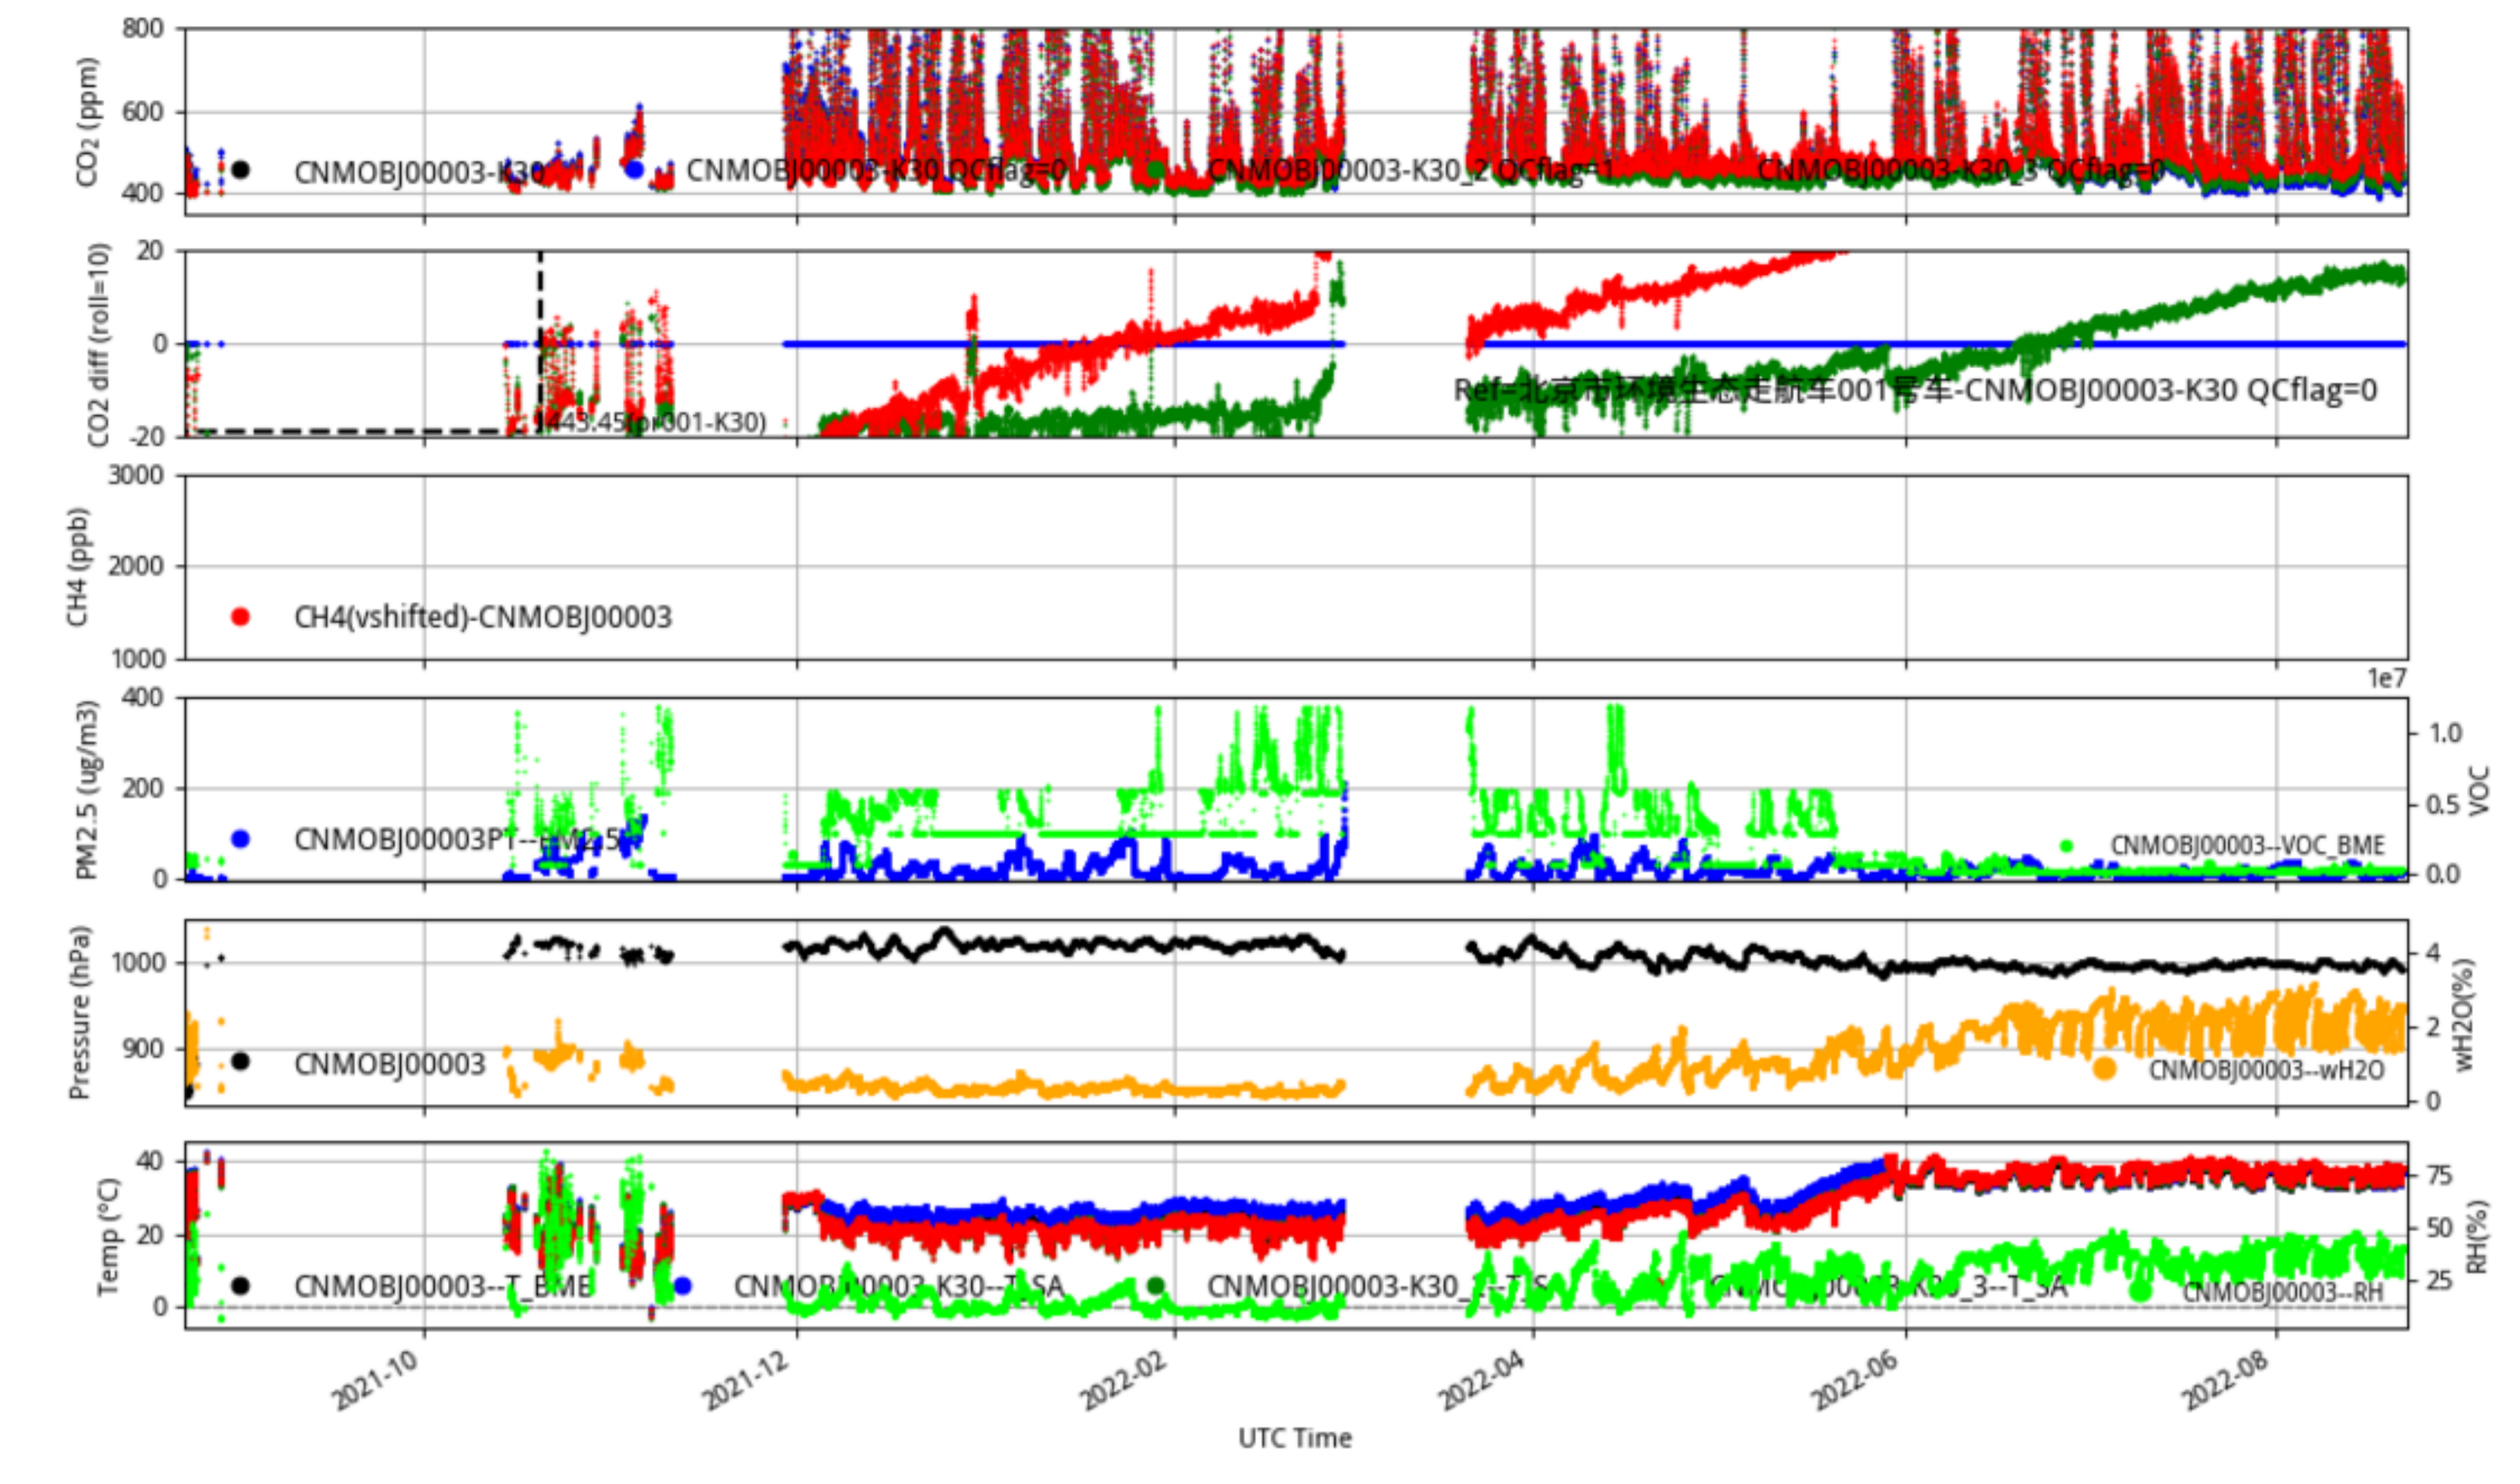

CNMOBJ00003 JJJ_station tenmin/L2.1 CNMOBJ00003--365-days

Plot created: 2022-08-22 16:41 UTC