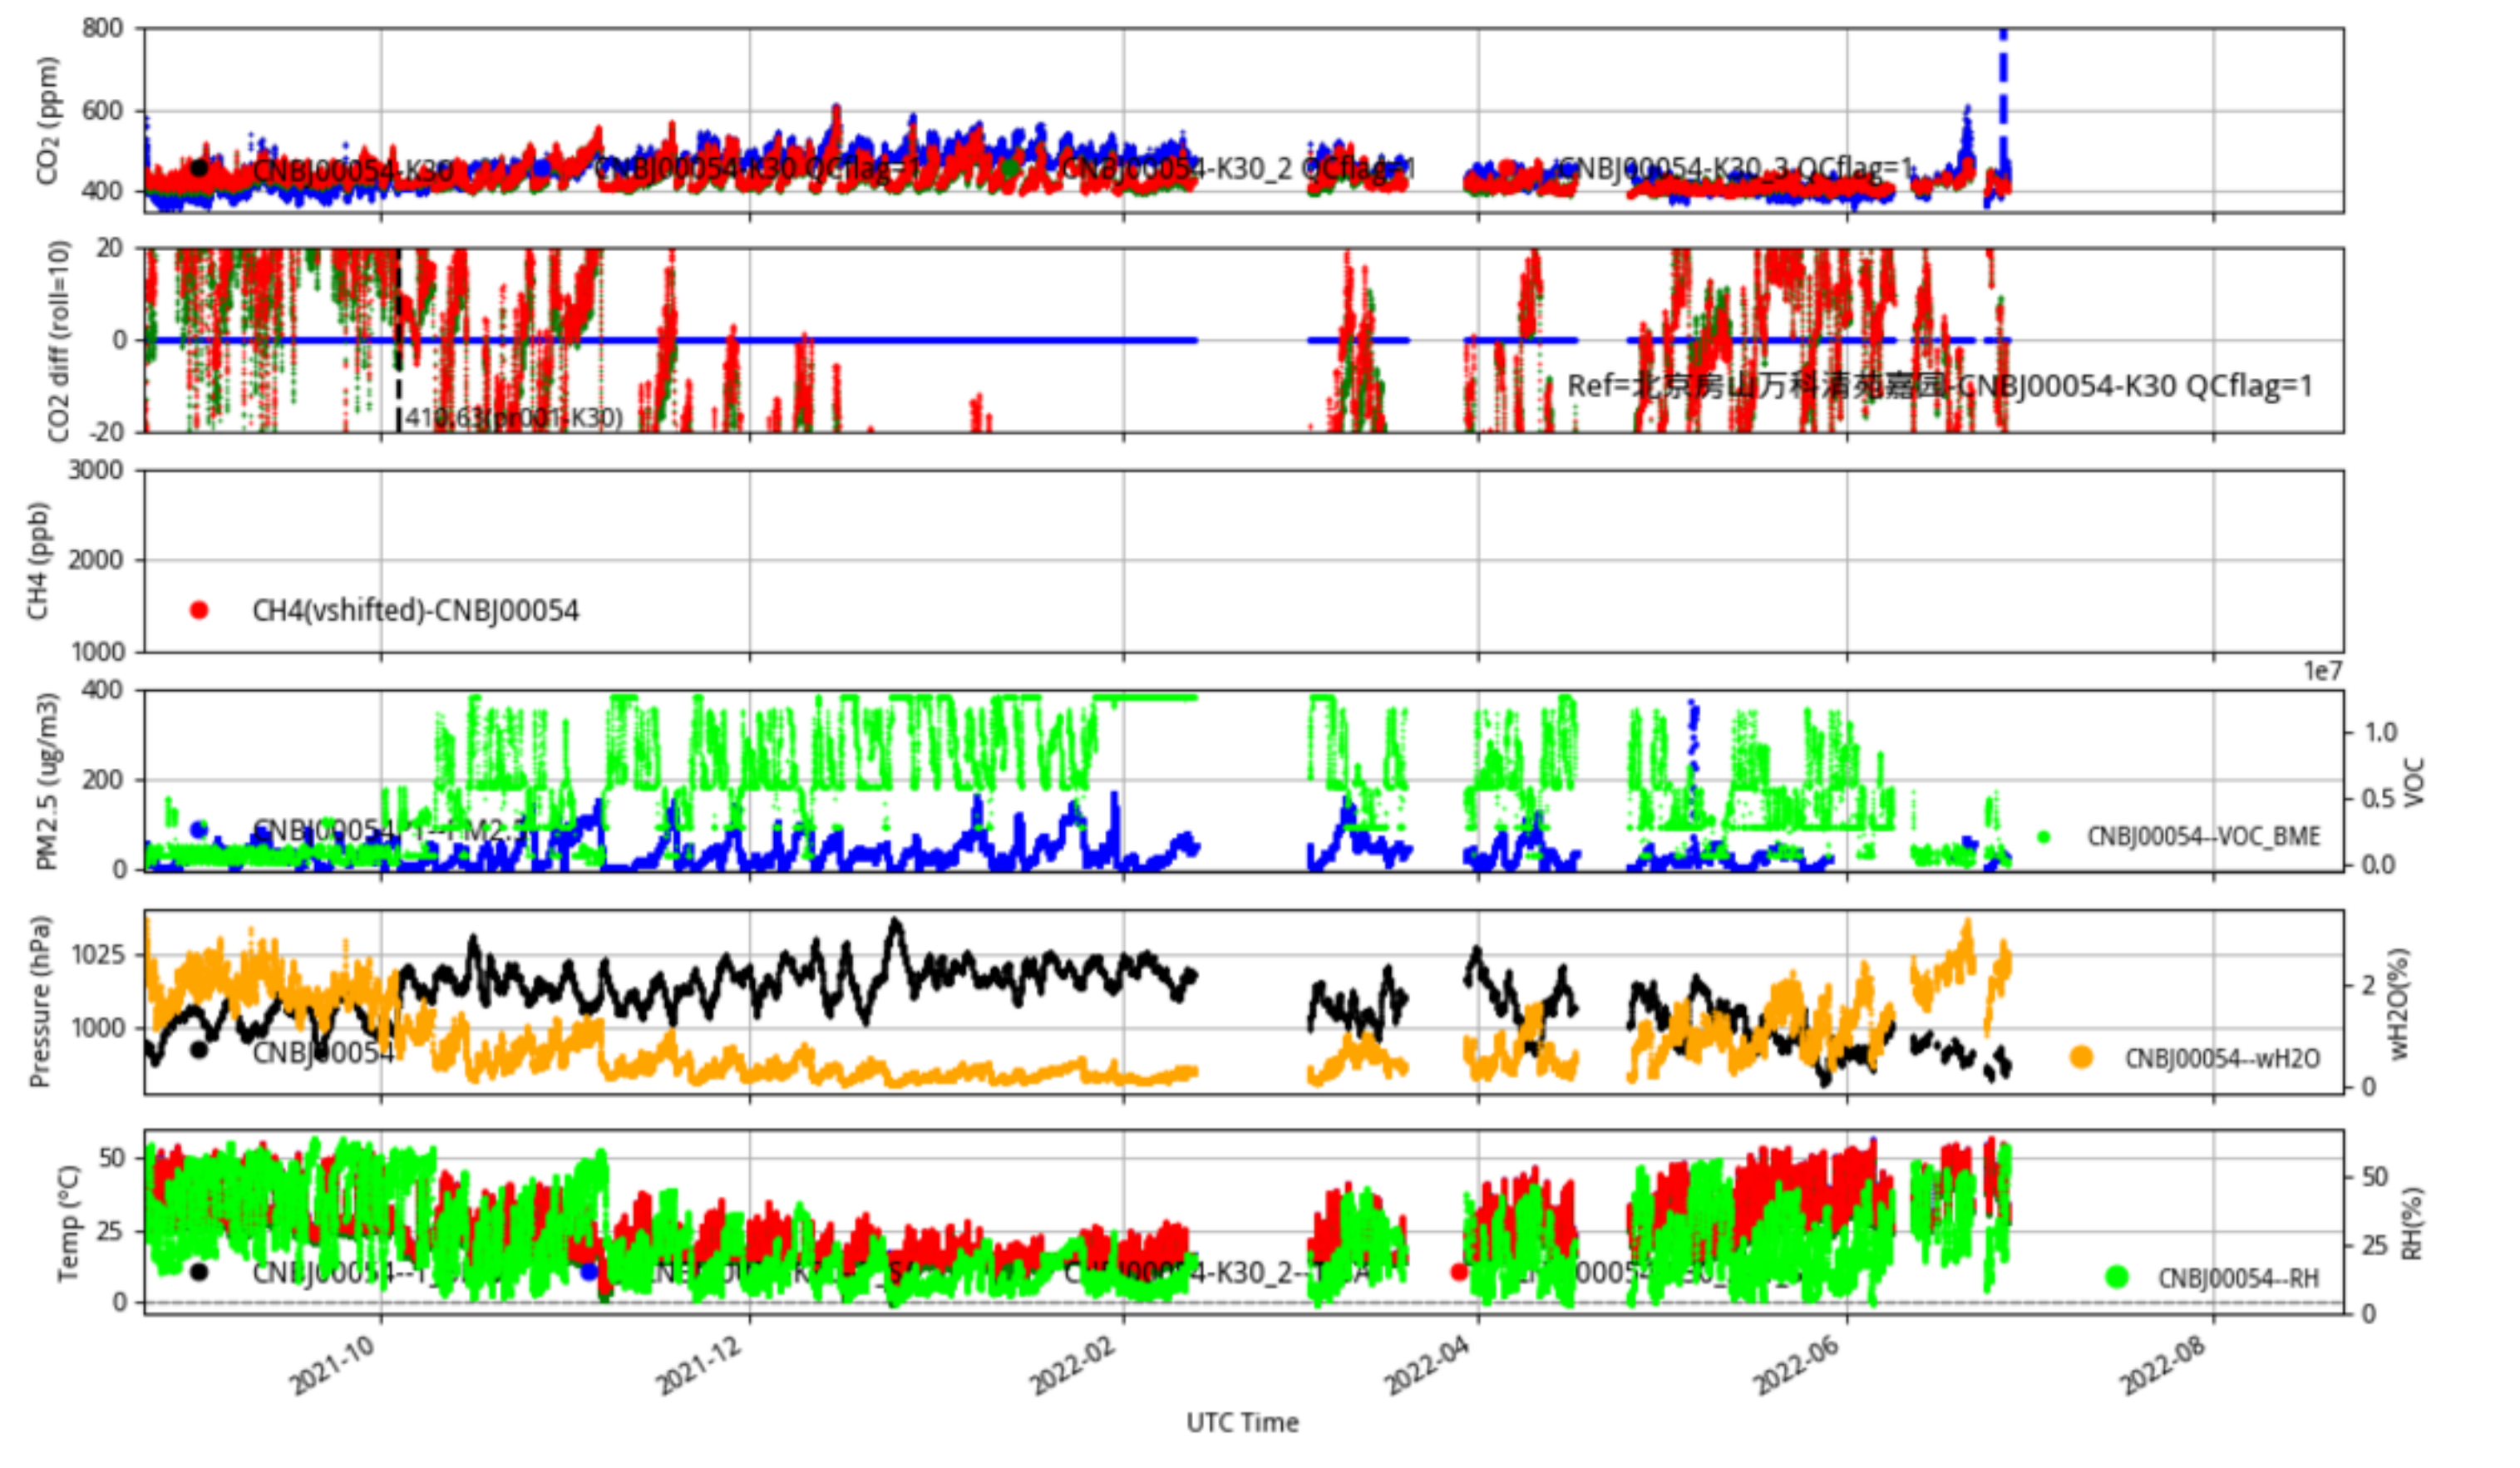

all_site_plot3_longtime.pdf

CNBj00054 JJJ_station tenmin/L2.1 CNBJ00054--365-days

Plot created: 2022-08-22 15:31 UTC