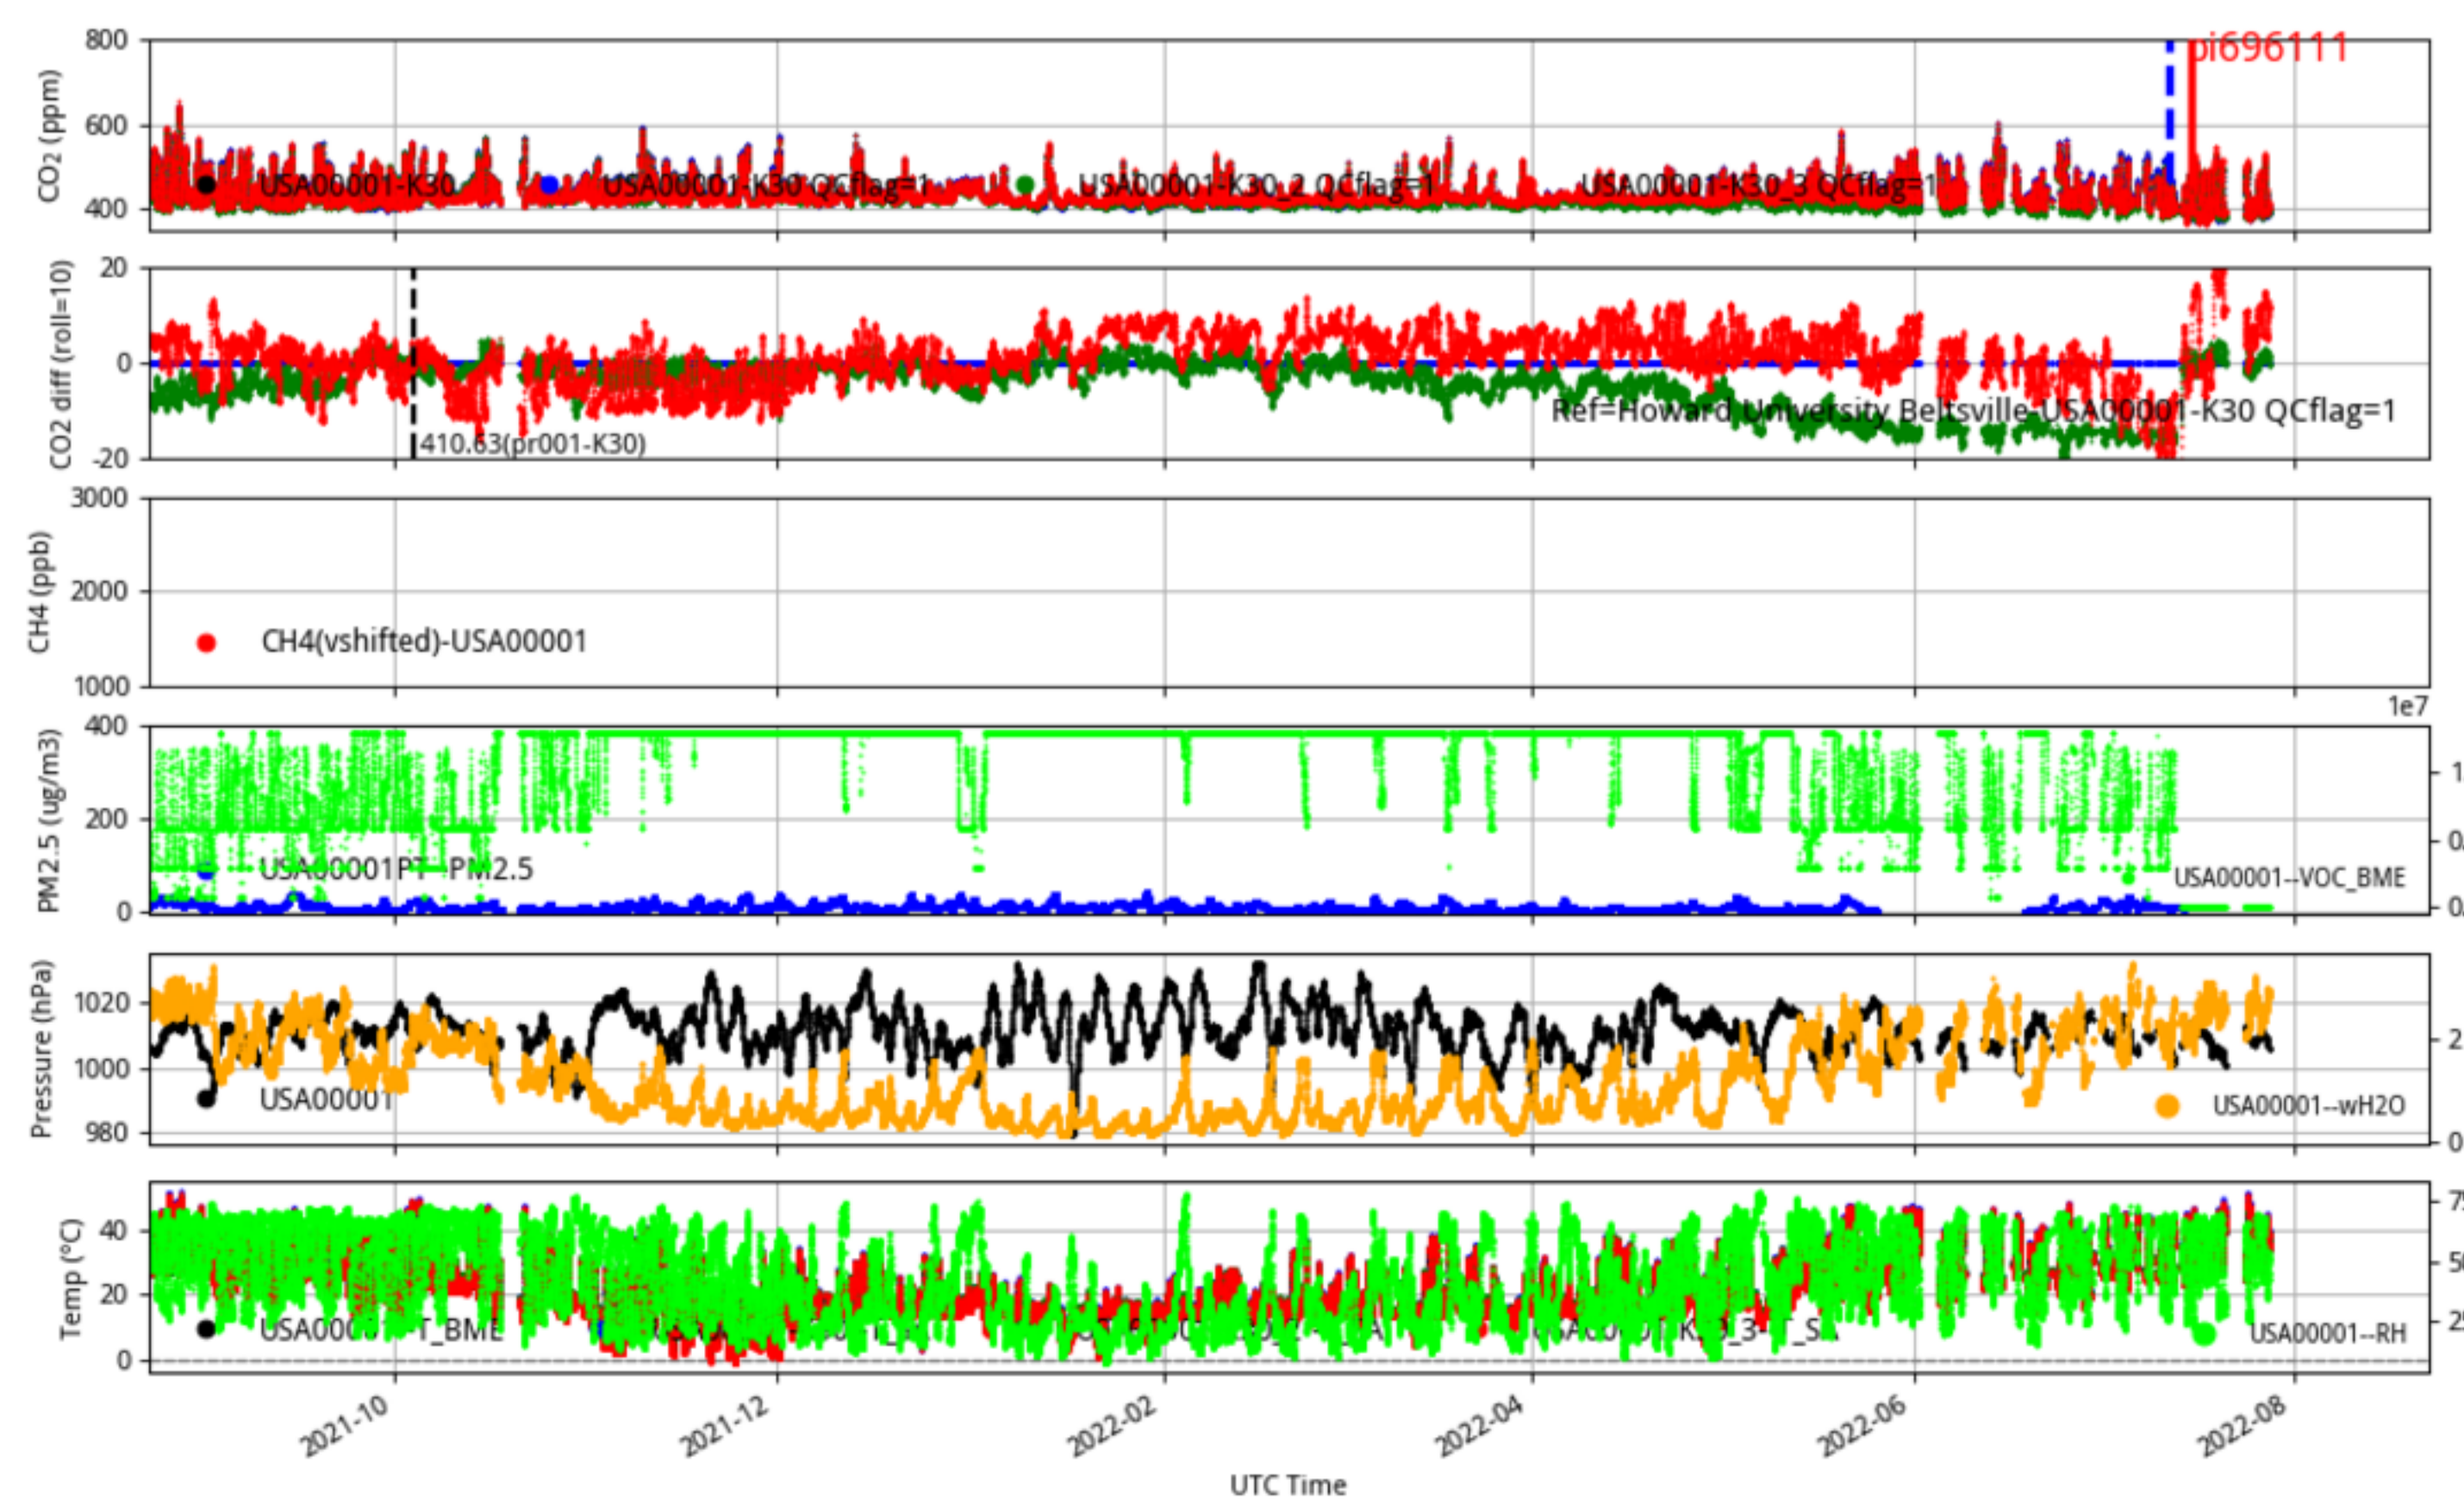

Plot created: 2022-08-22 16:56 UTC

CNTB00001 JJJ\_station tenmin/L2.1 CNTB00001--365-days

Plot created: 2022-08-22 16:57 UTC

USA00001 JJJ\_station tenmin/L2.1 USA00001--365-days

Plot created: 2022-08-22 16:59 UTC