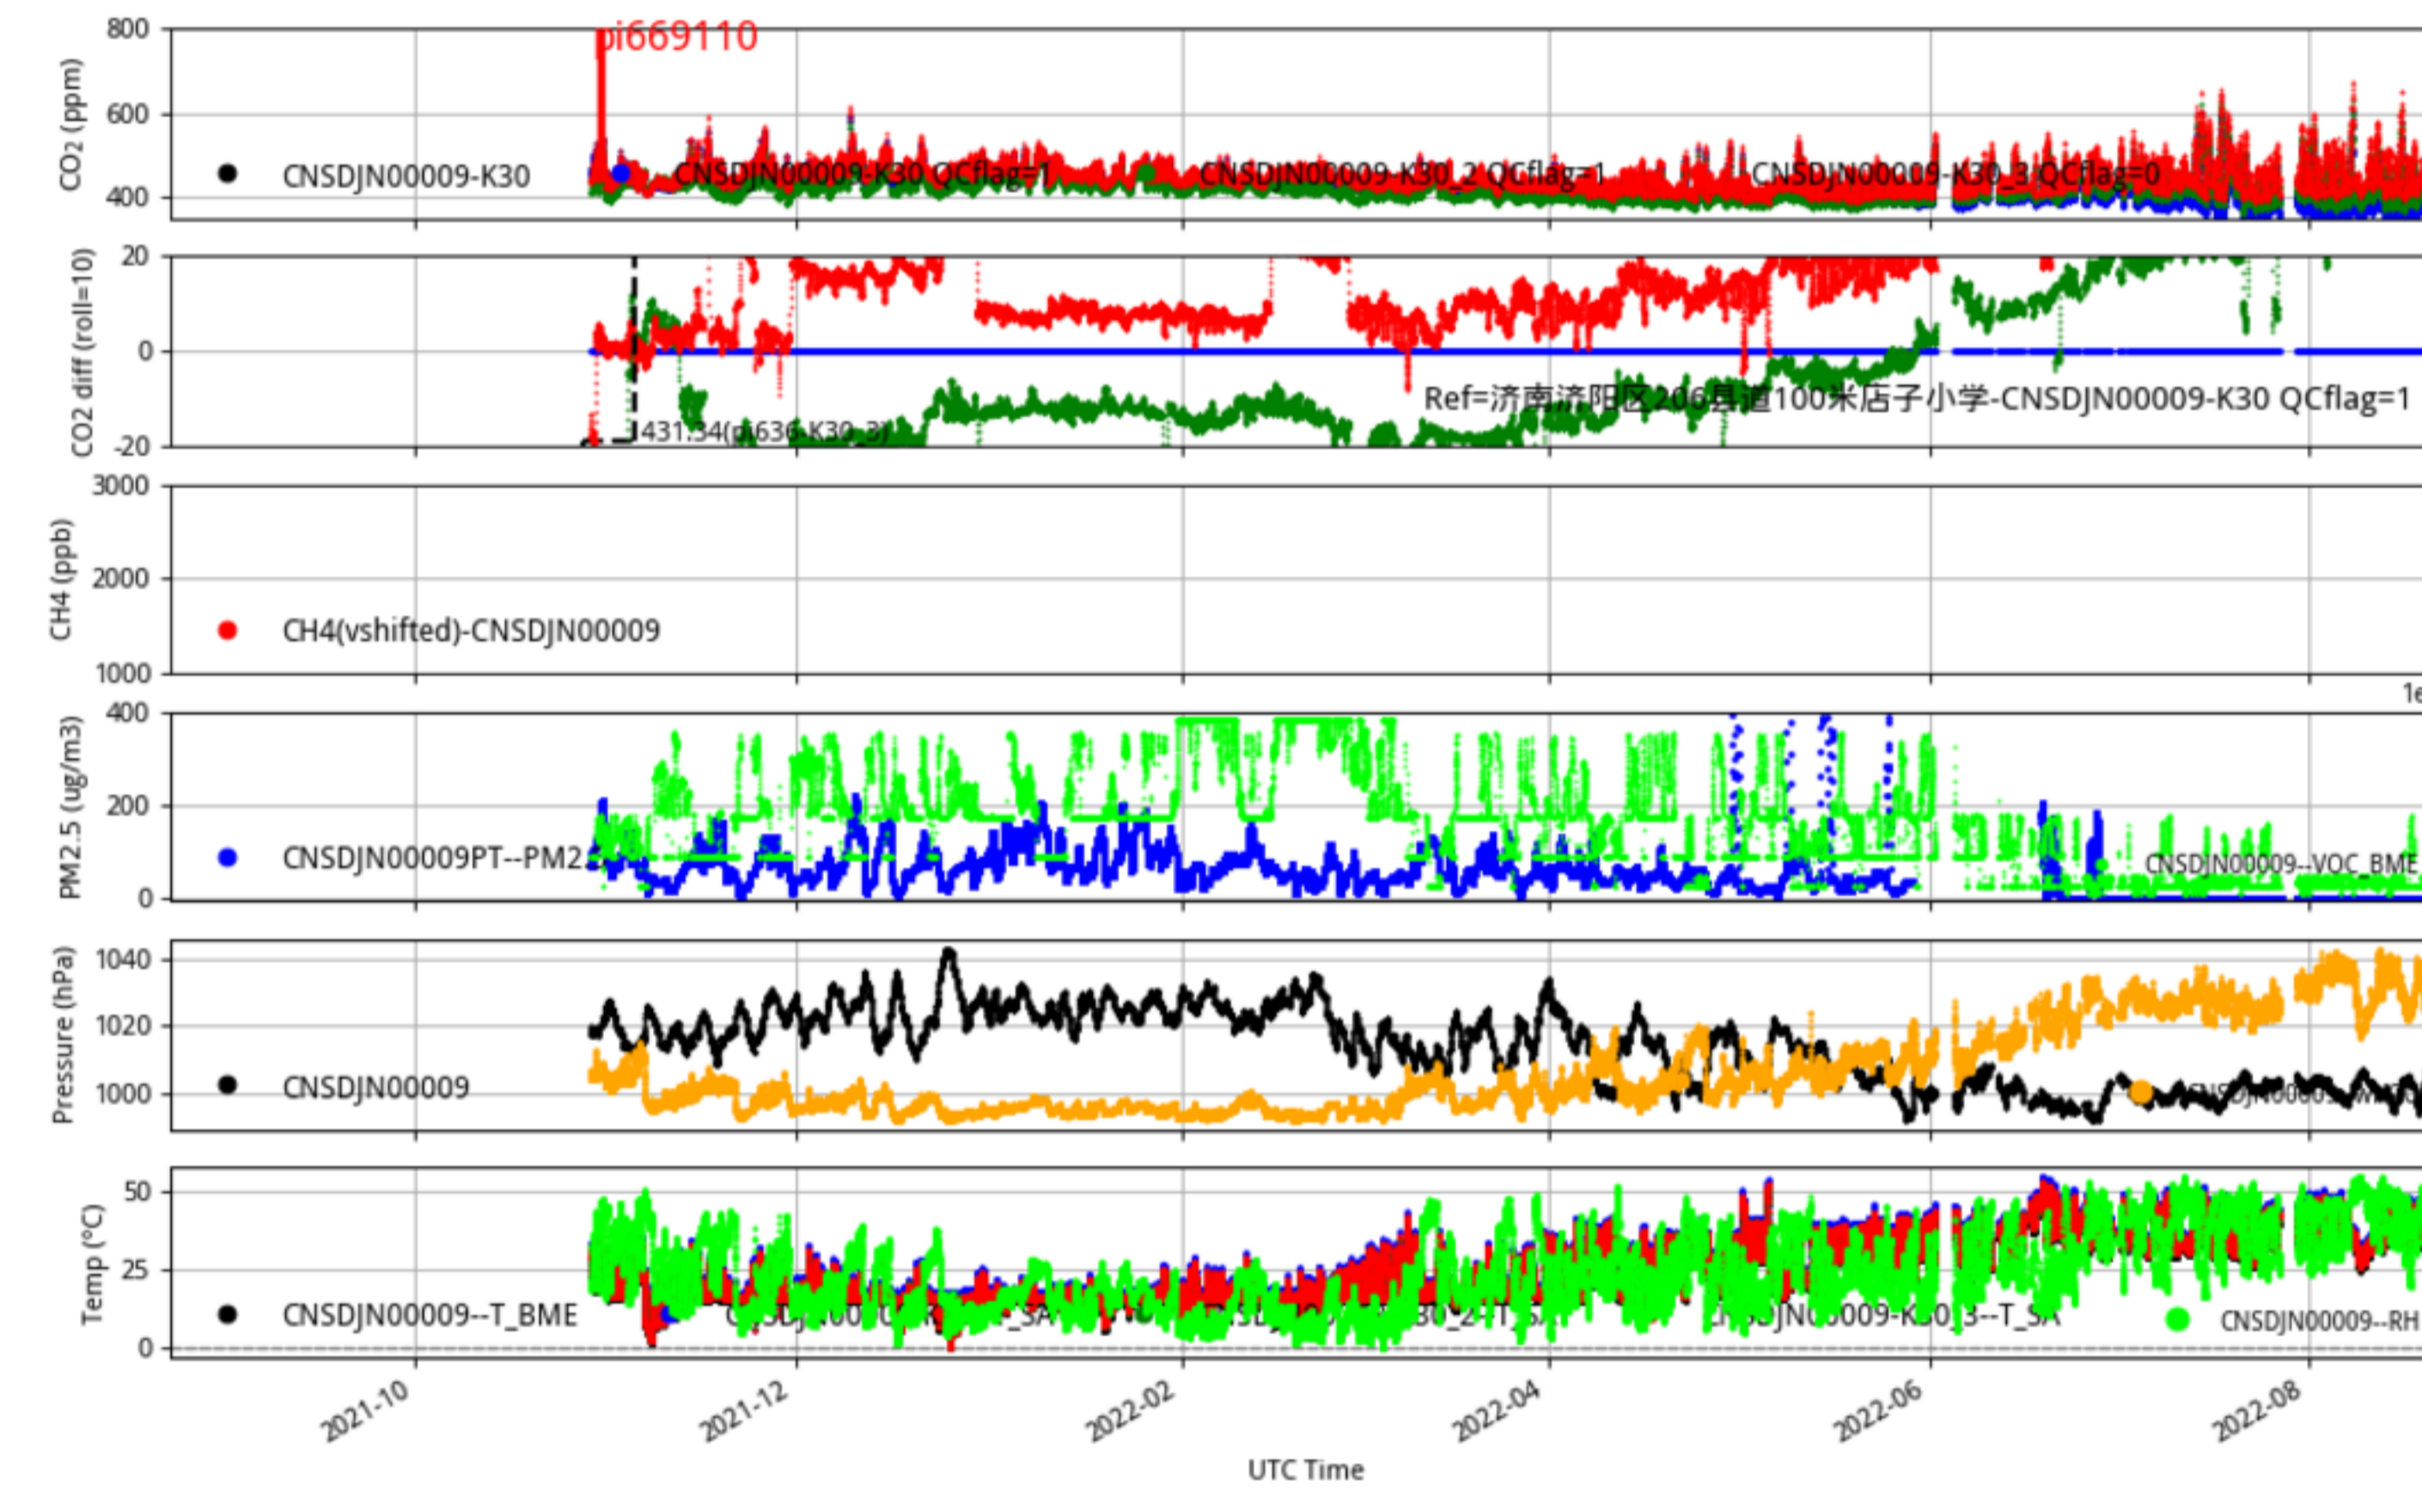

CNSDJN00009 JJJ_station tenmin/L2.1 CNSDJN00009--365-days

Plot created: 2022-08-22 16:48 UTC