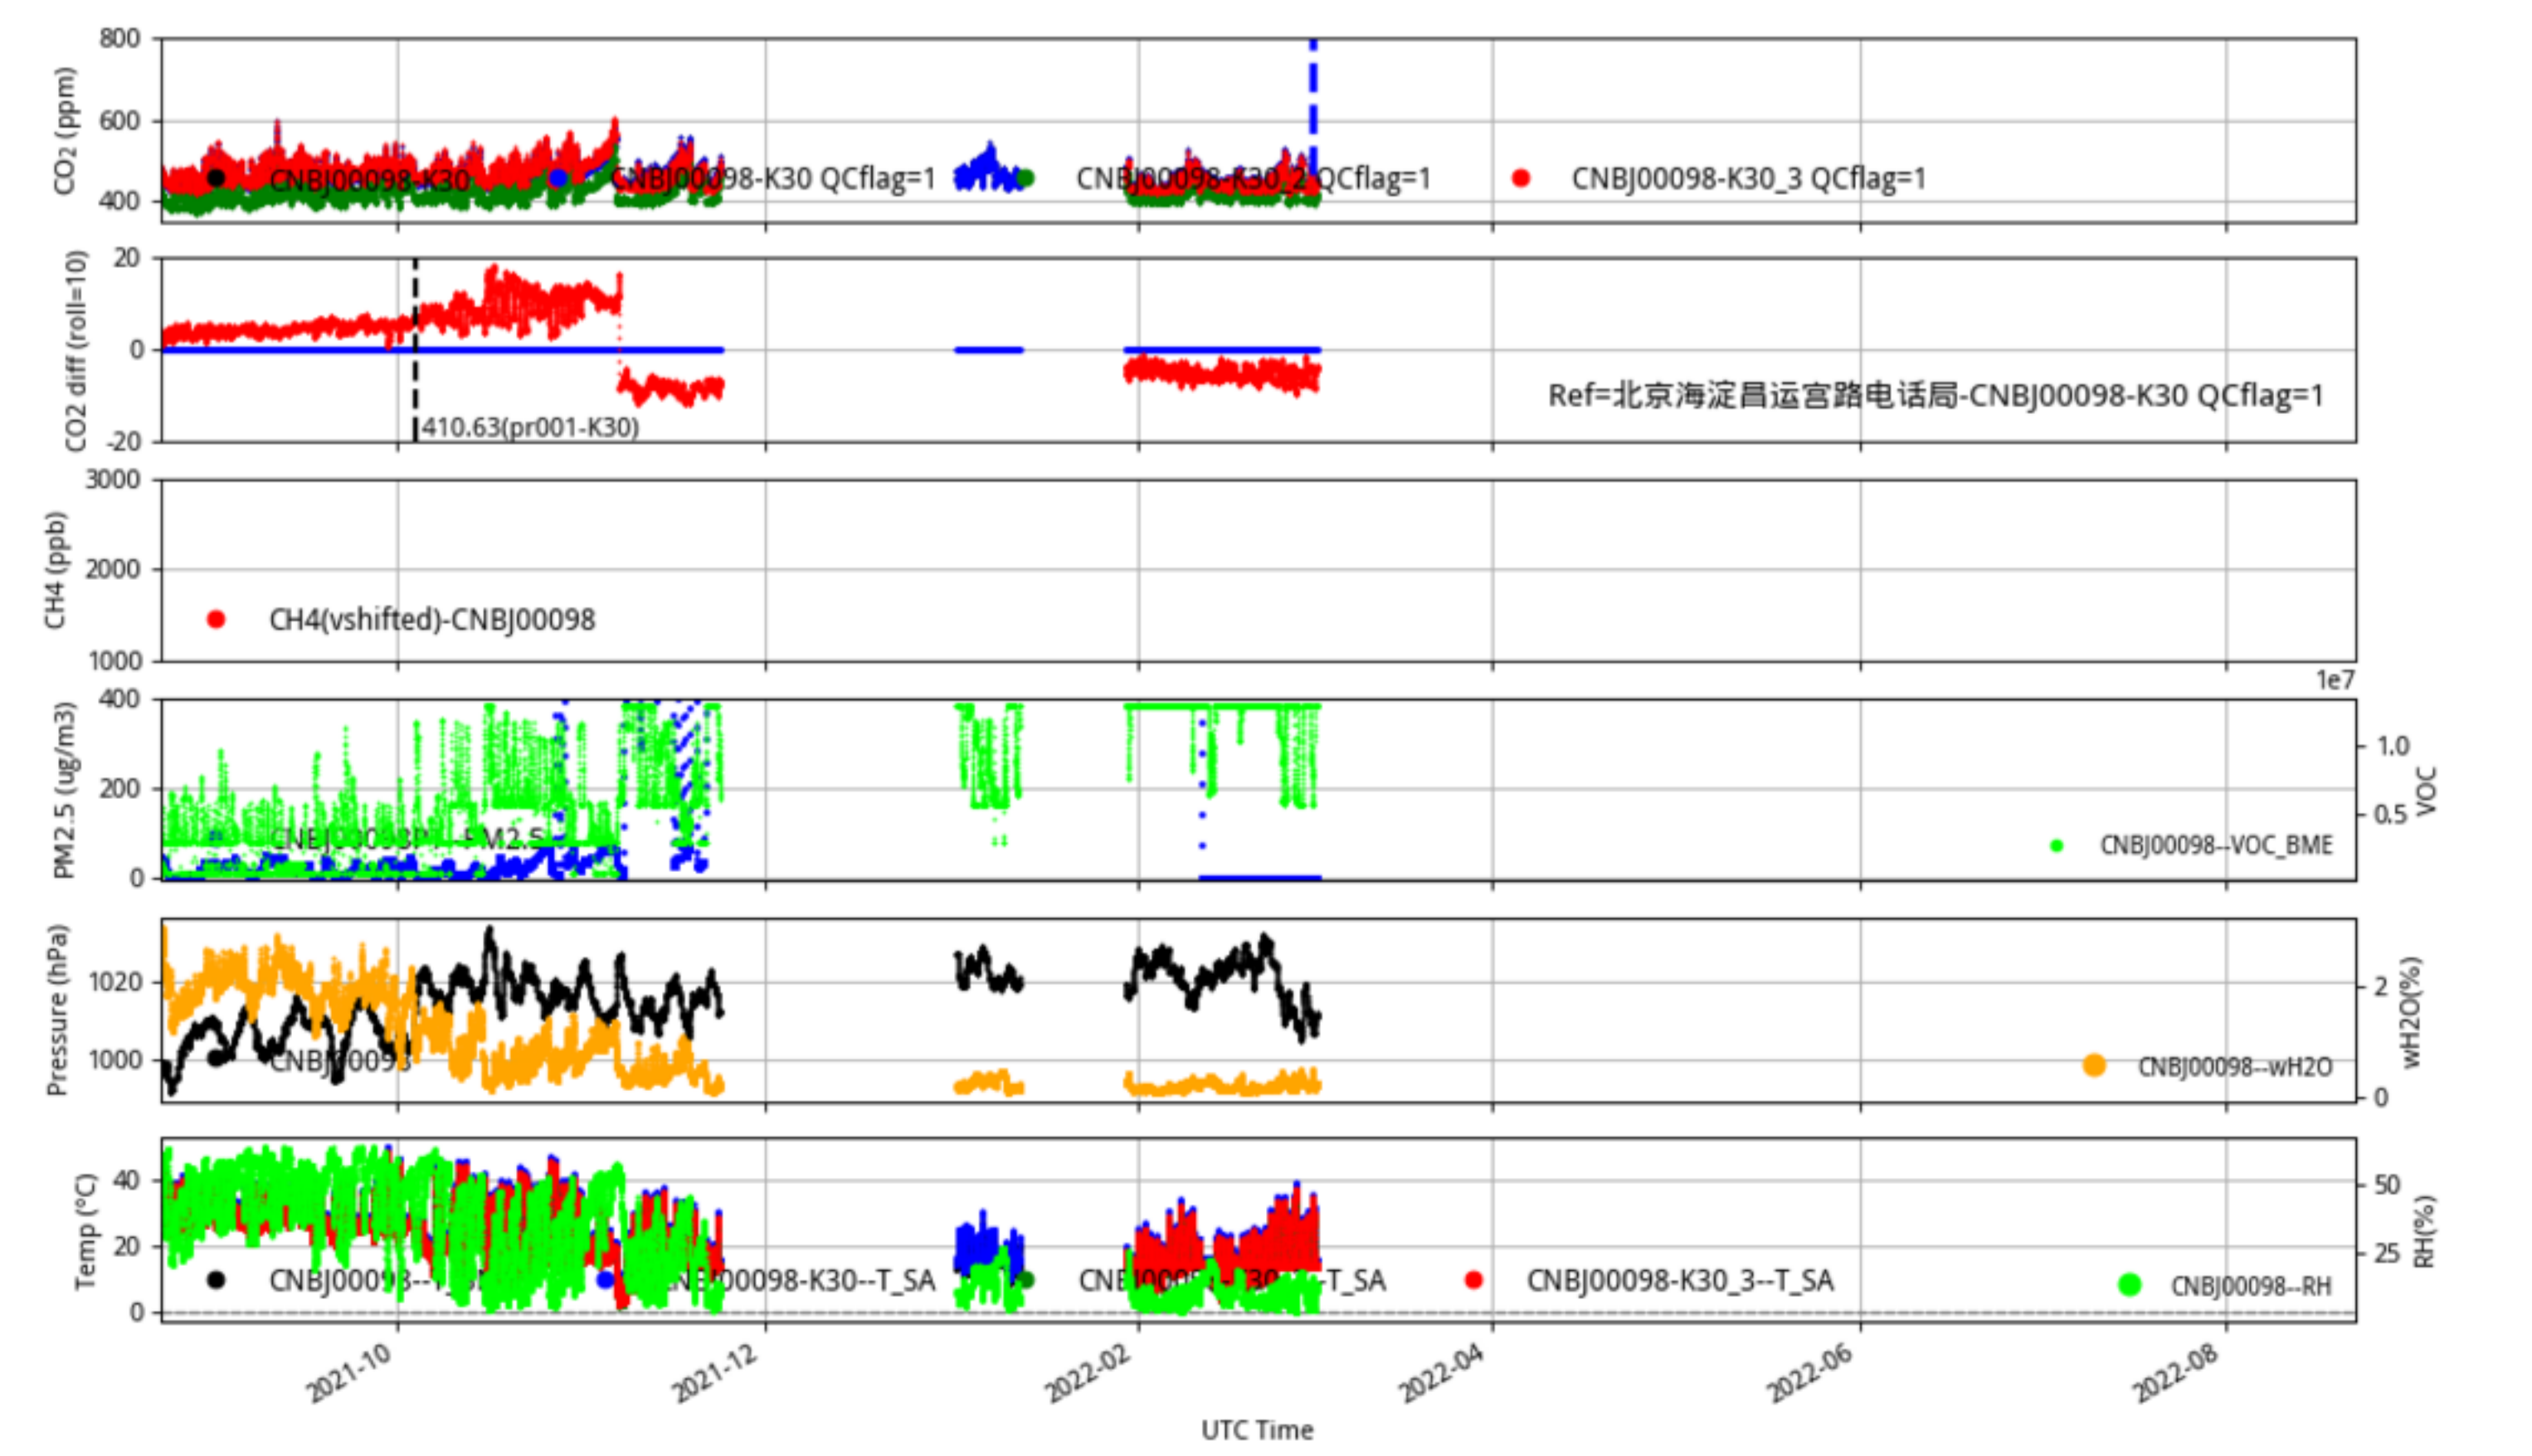

CNBj00098 JJJ_station tenmin/L2.1 CNBj00098--365-days

Plot created: 2022-08-22 16:09 UTC