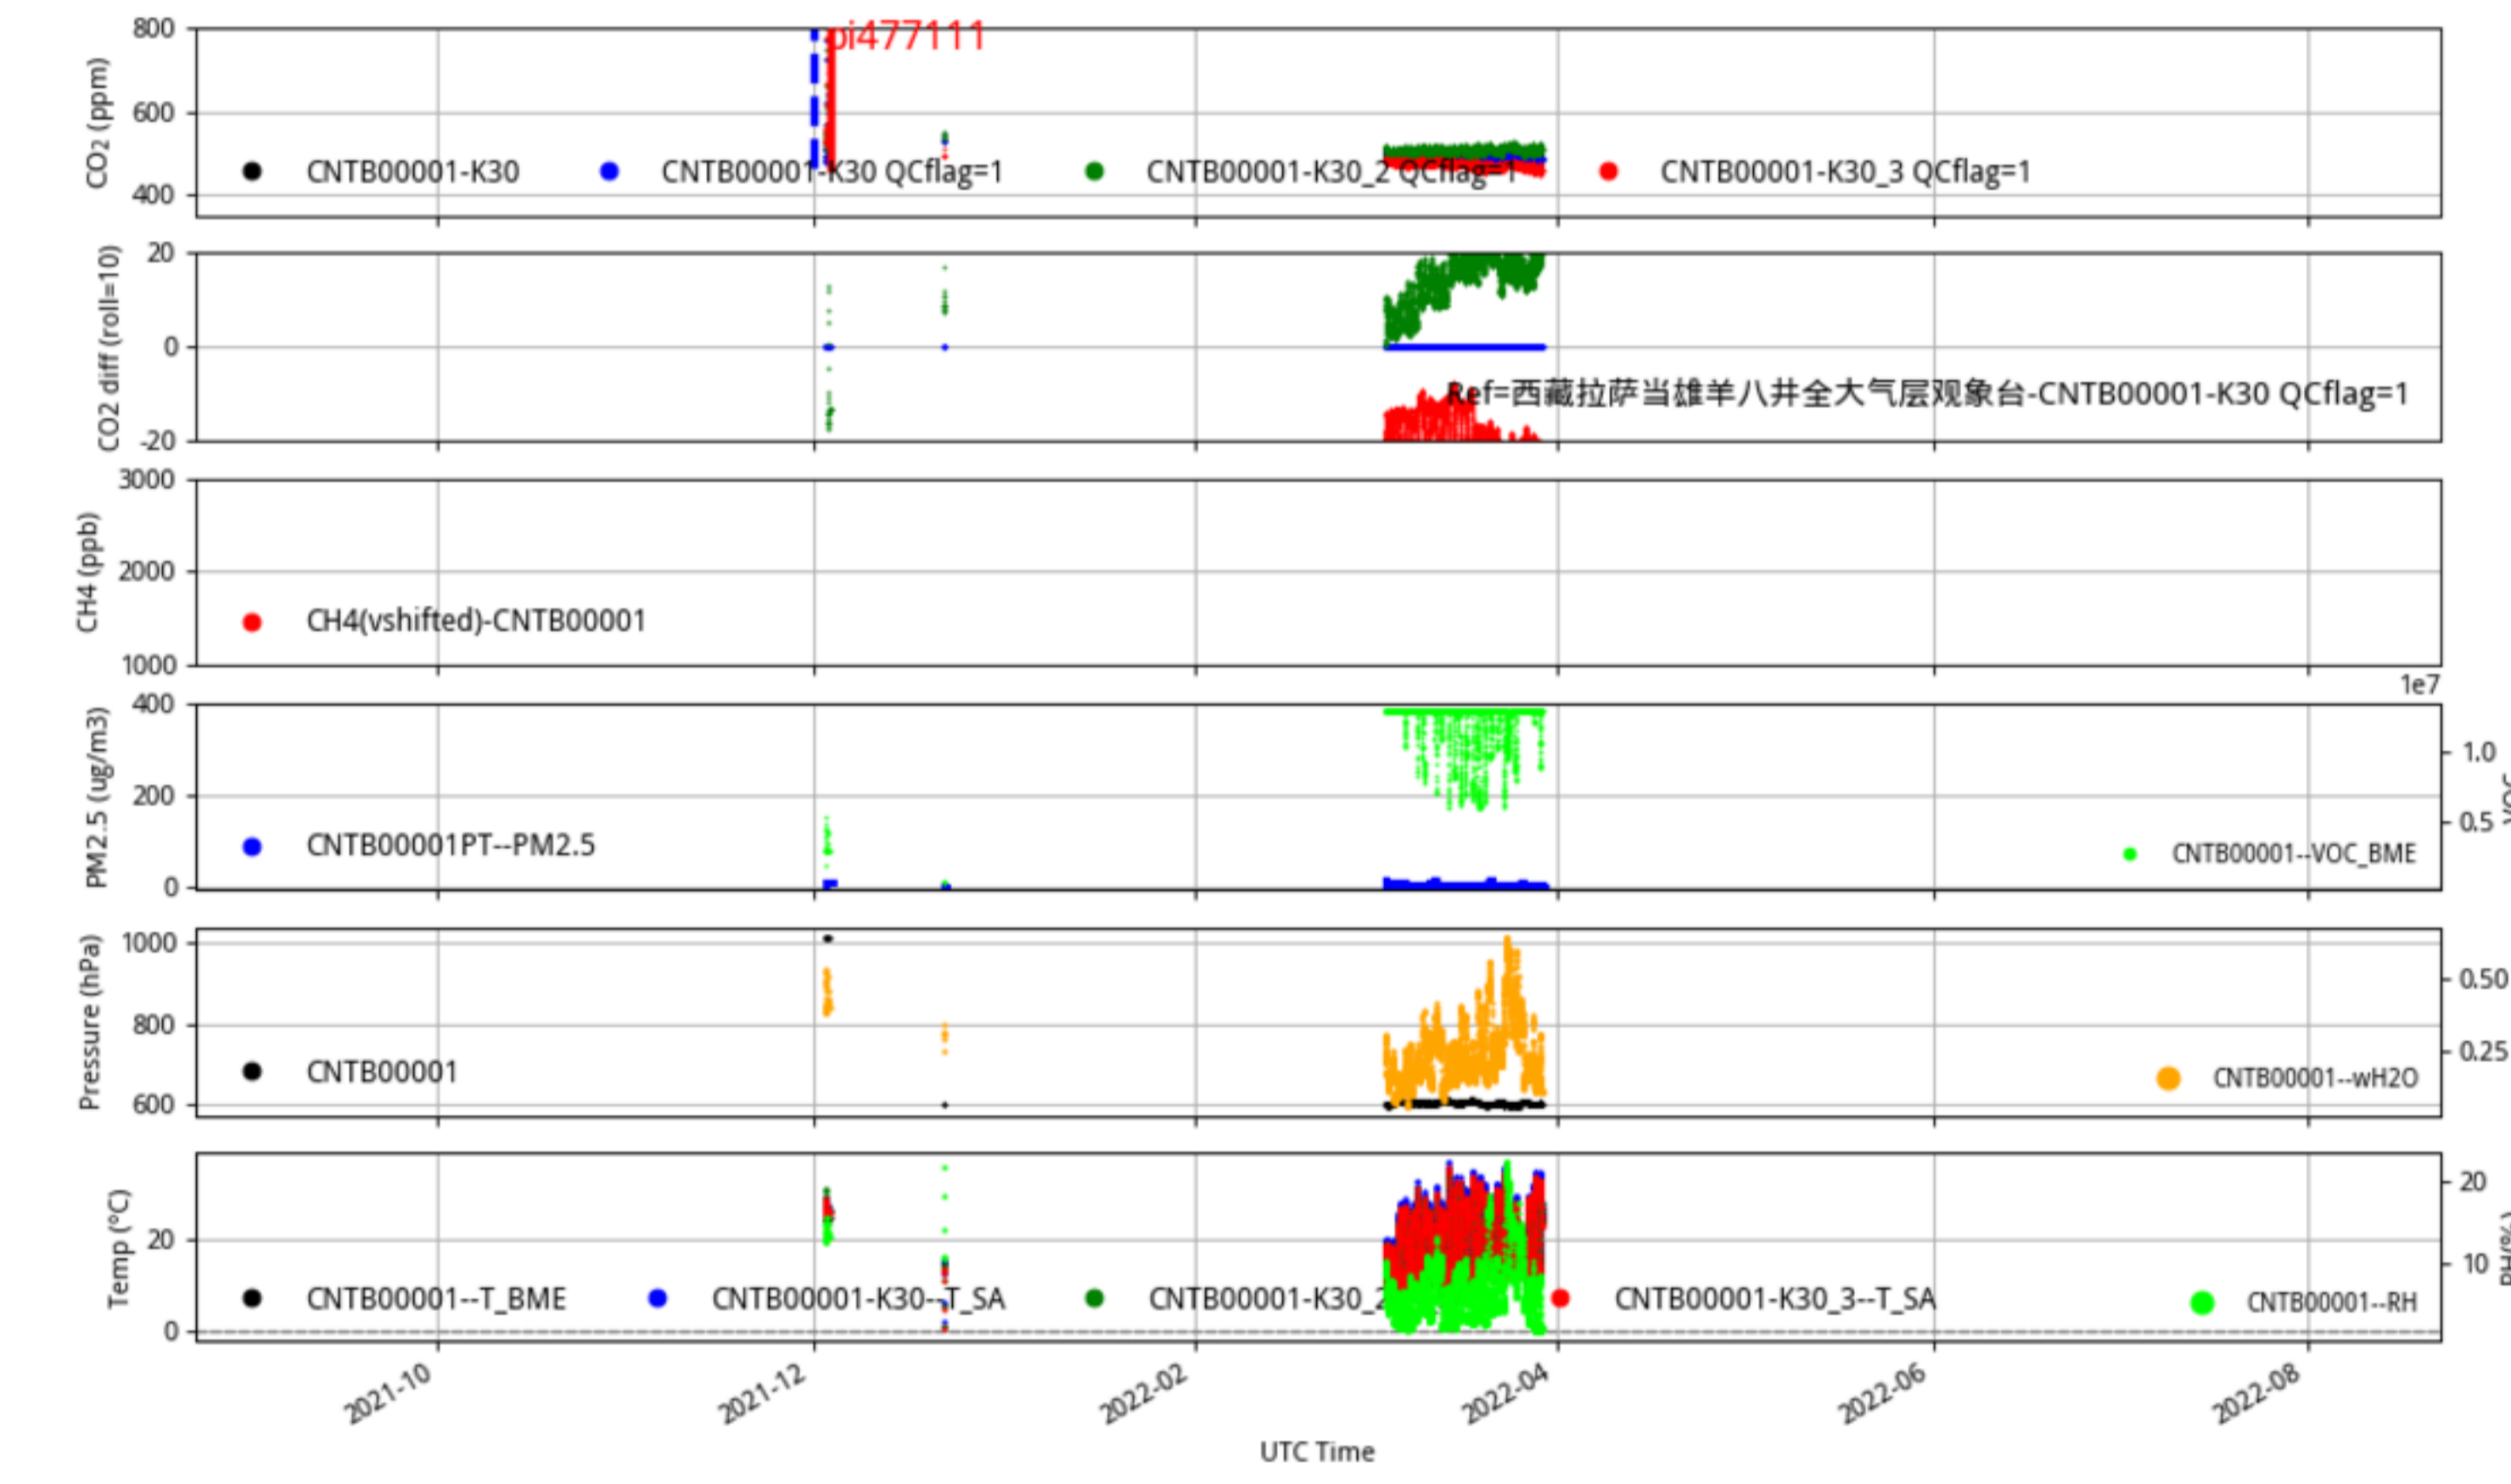

Plot created: 2022-08-22 16:56 UTC

CNTB00001 JJJ\_station tenmin/L2.1 CNTB00001--365-days

Plot created: 2022-08-22 16:57 UTC

USA00001 JJJ\_station tenmin/L2.1 USA00001--365-days

Plot created: 2022-08-22 16:59 UTC