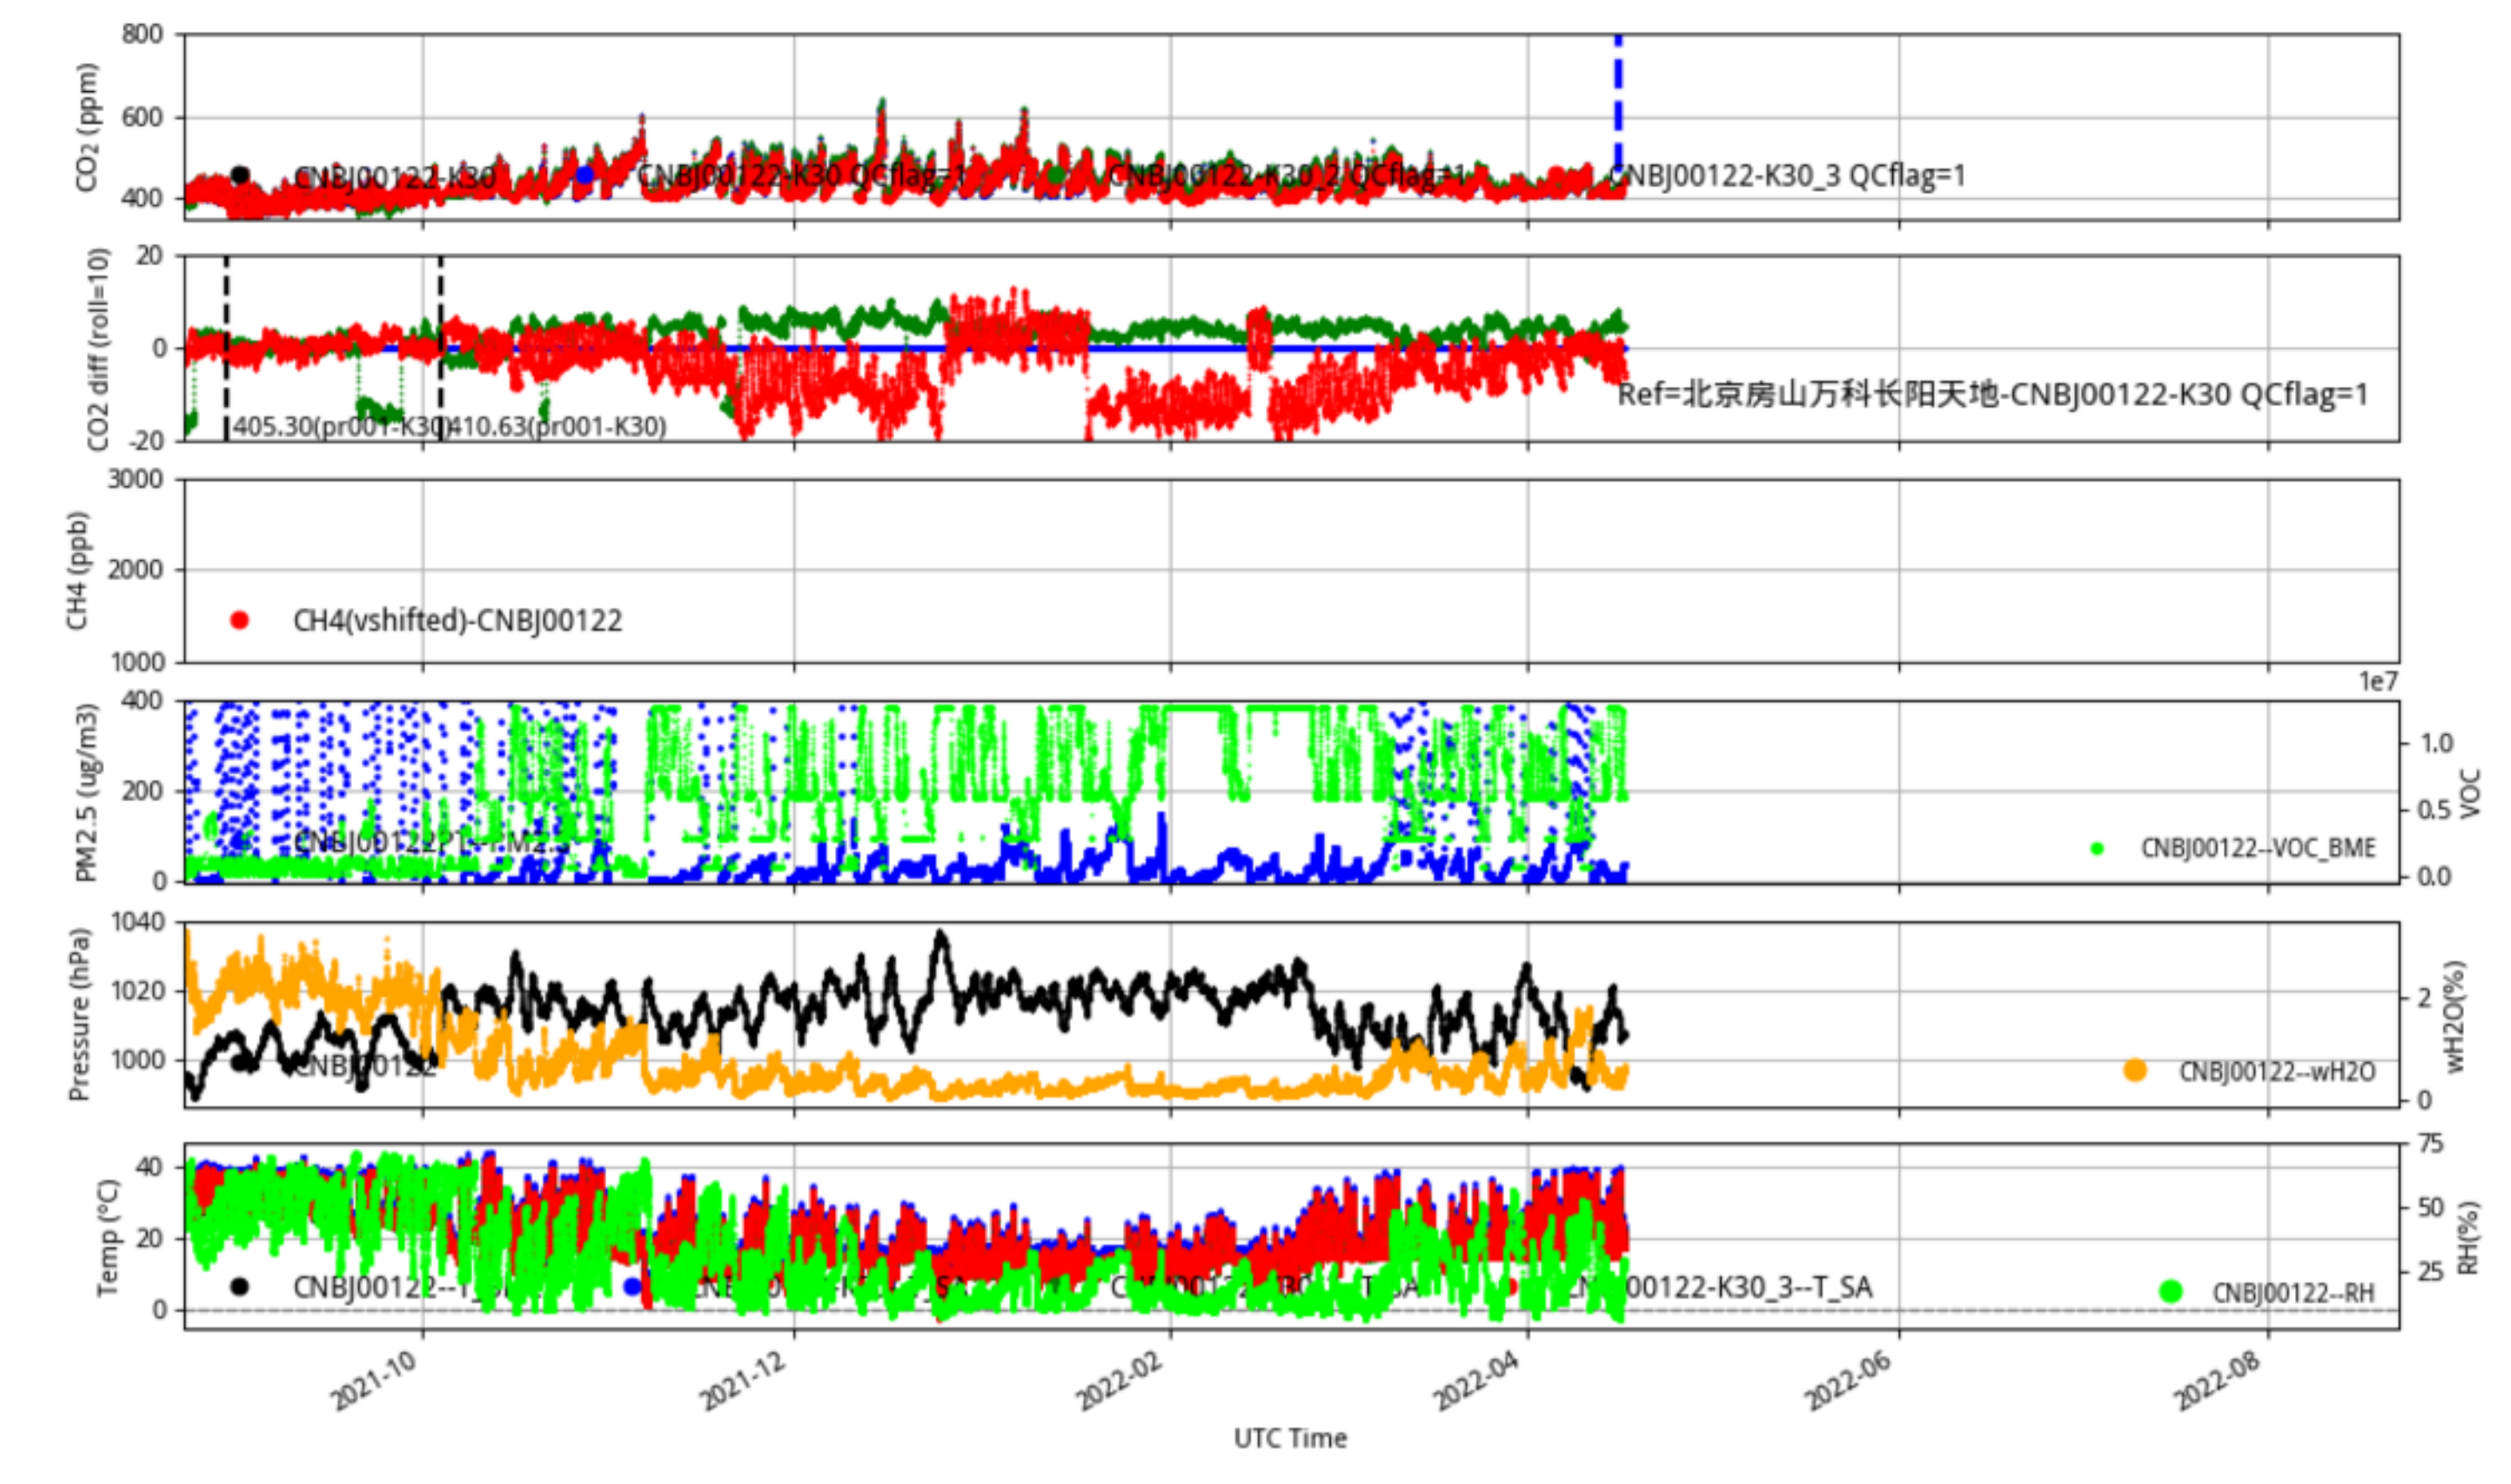

CNBj00122 JJJ_station tenmin/L2.1 CNBj00122--365-days

Plot created: 2022-08-22 16:27 UTC