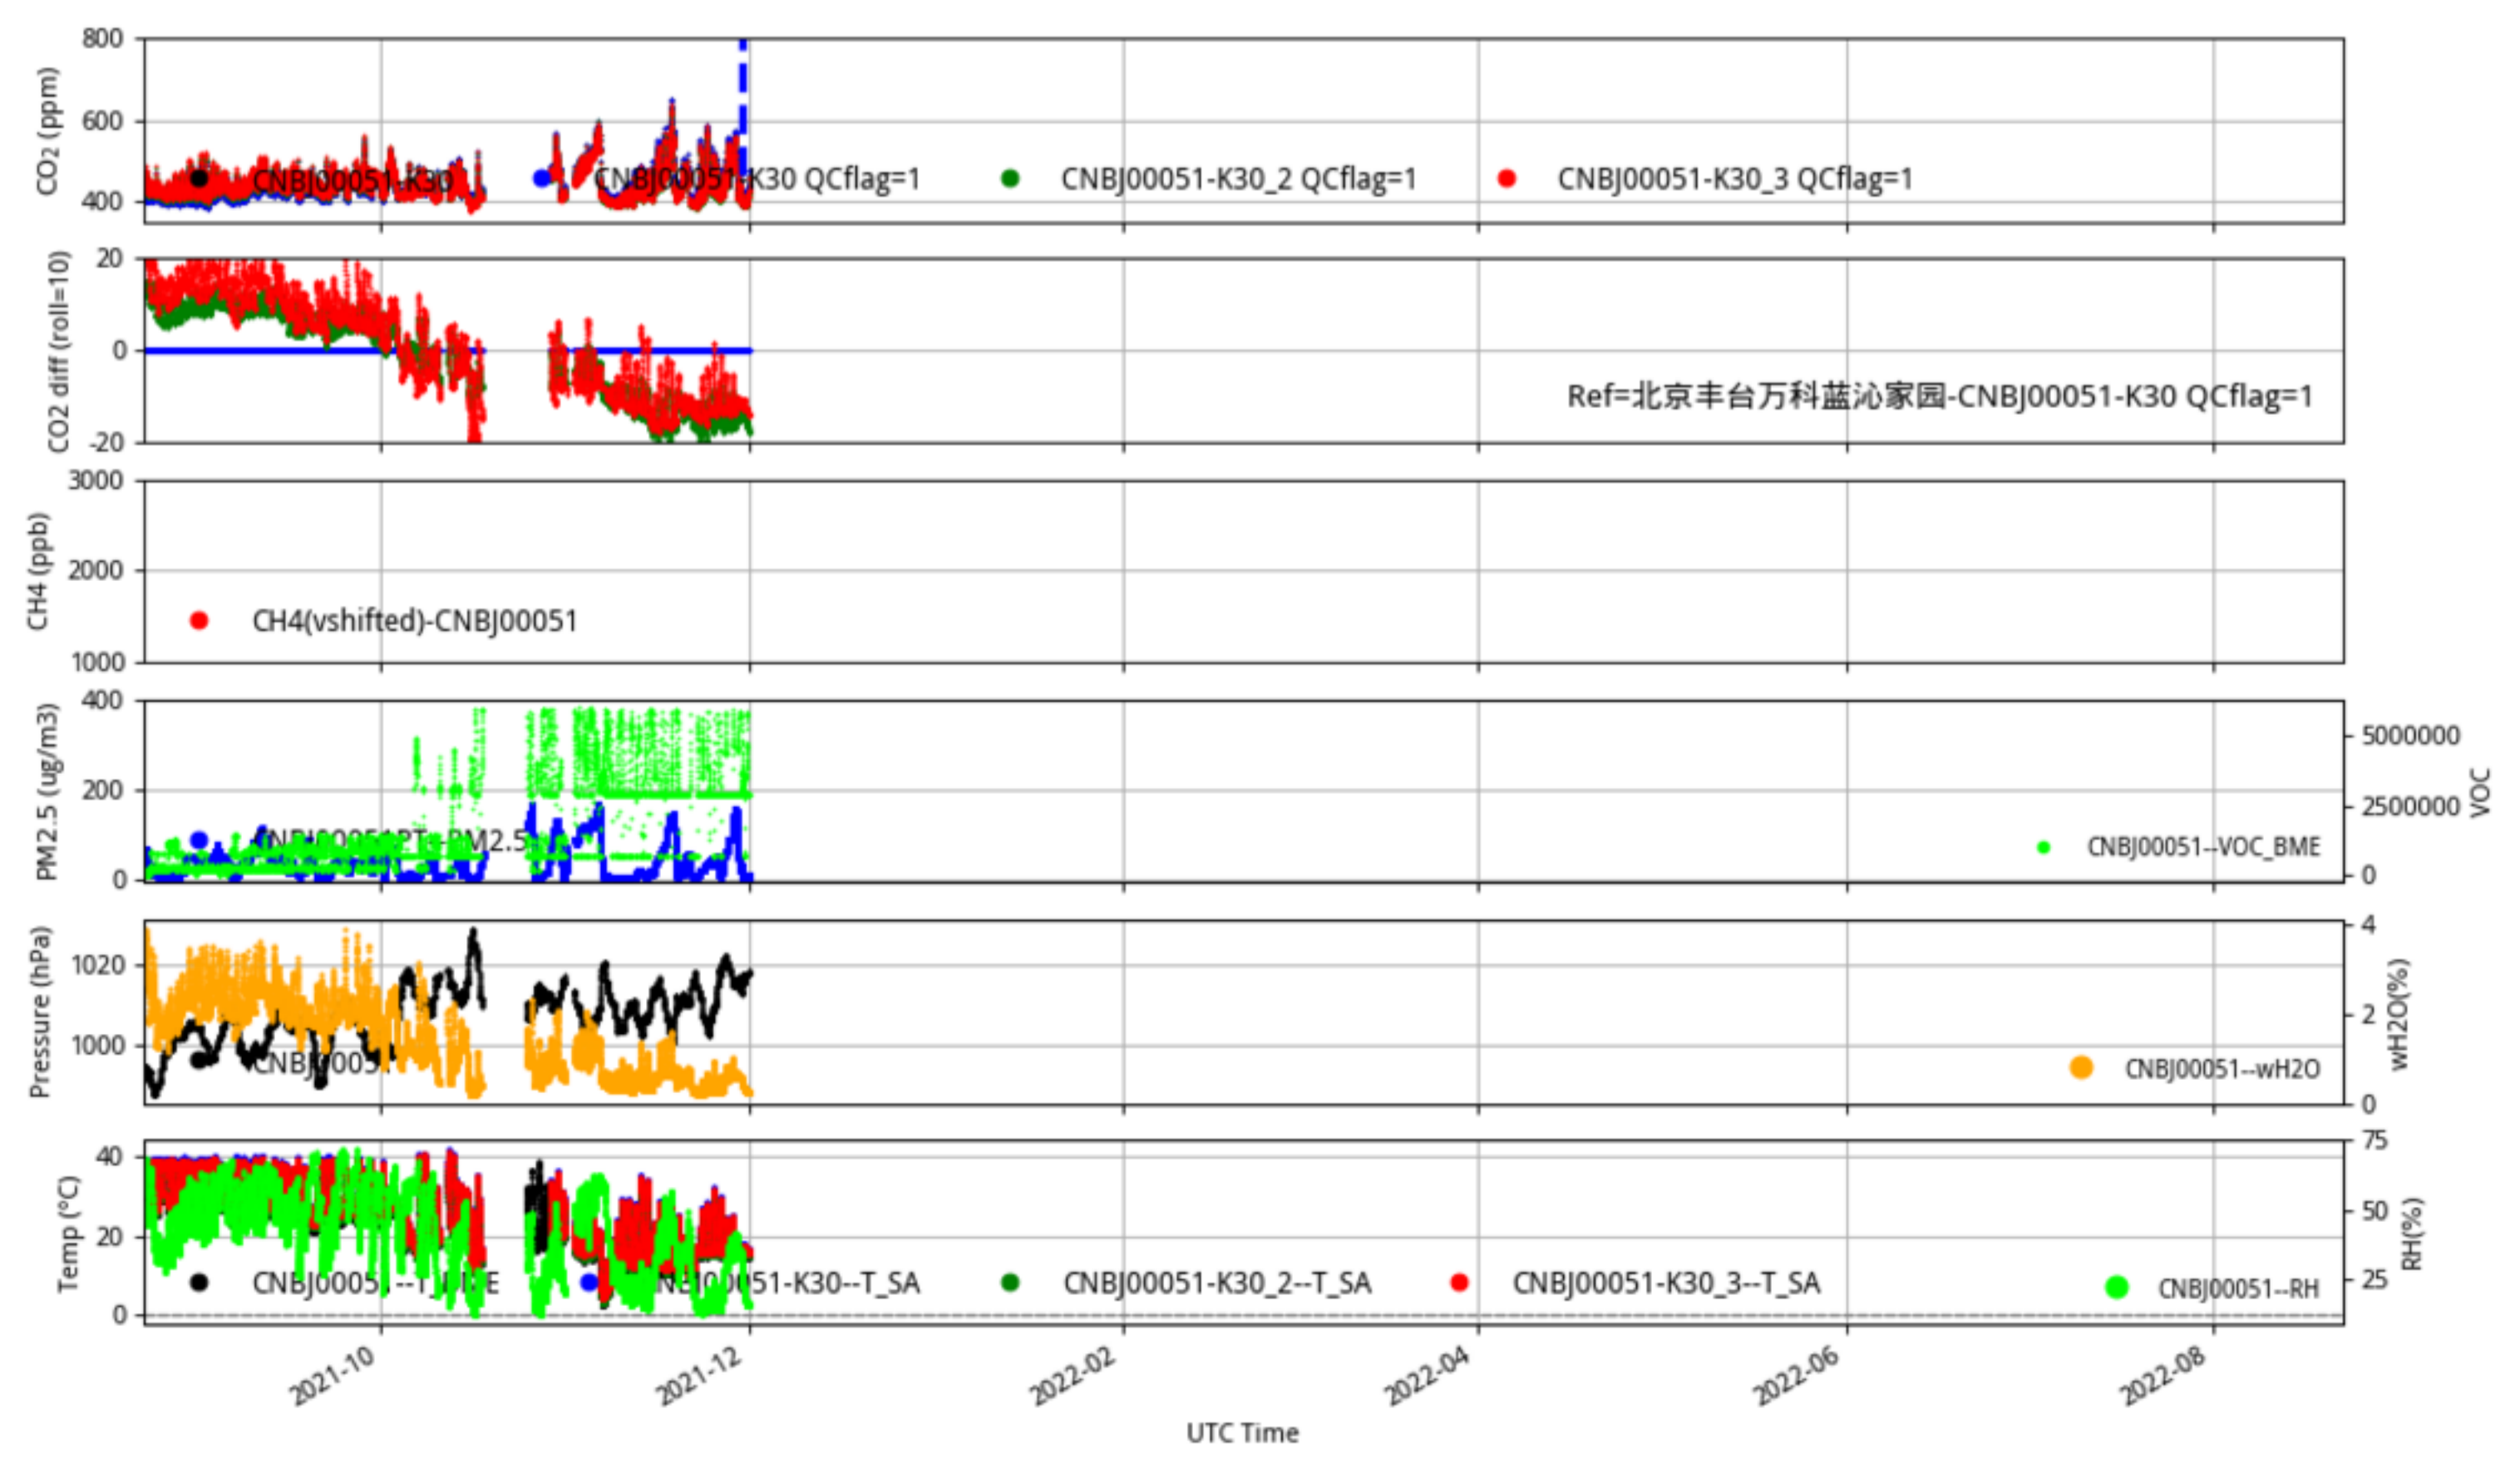

CNBj00049 JJJ\_station tenmin/L2.1 CNBj00049--365-days

Plot created: 2022-08-22 15:28 UTC

CNBj00050 JJJ\_station tenmin/L2.1 CNBj00050--365-days

Plot created: 2022-08-22 15:28 UTC

CNBj00051 JJJ\_station tenmin/L2.1 CNBj00051--365-days