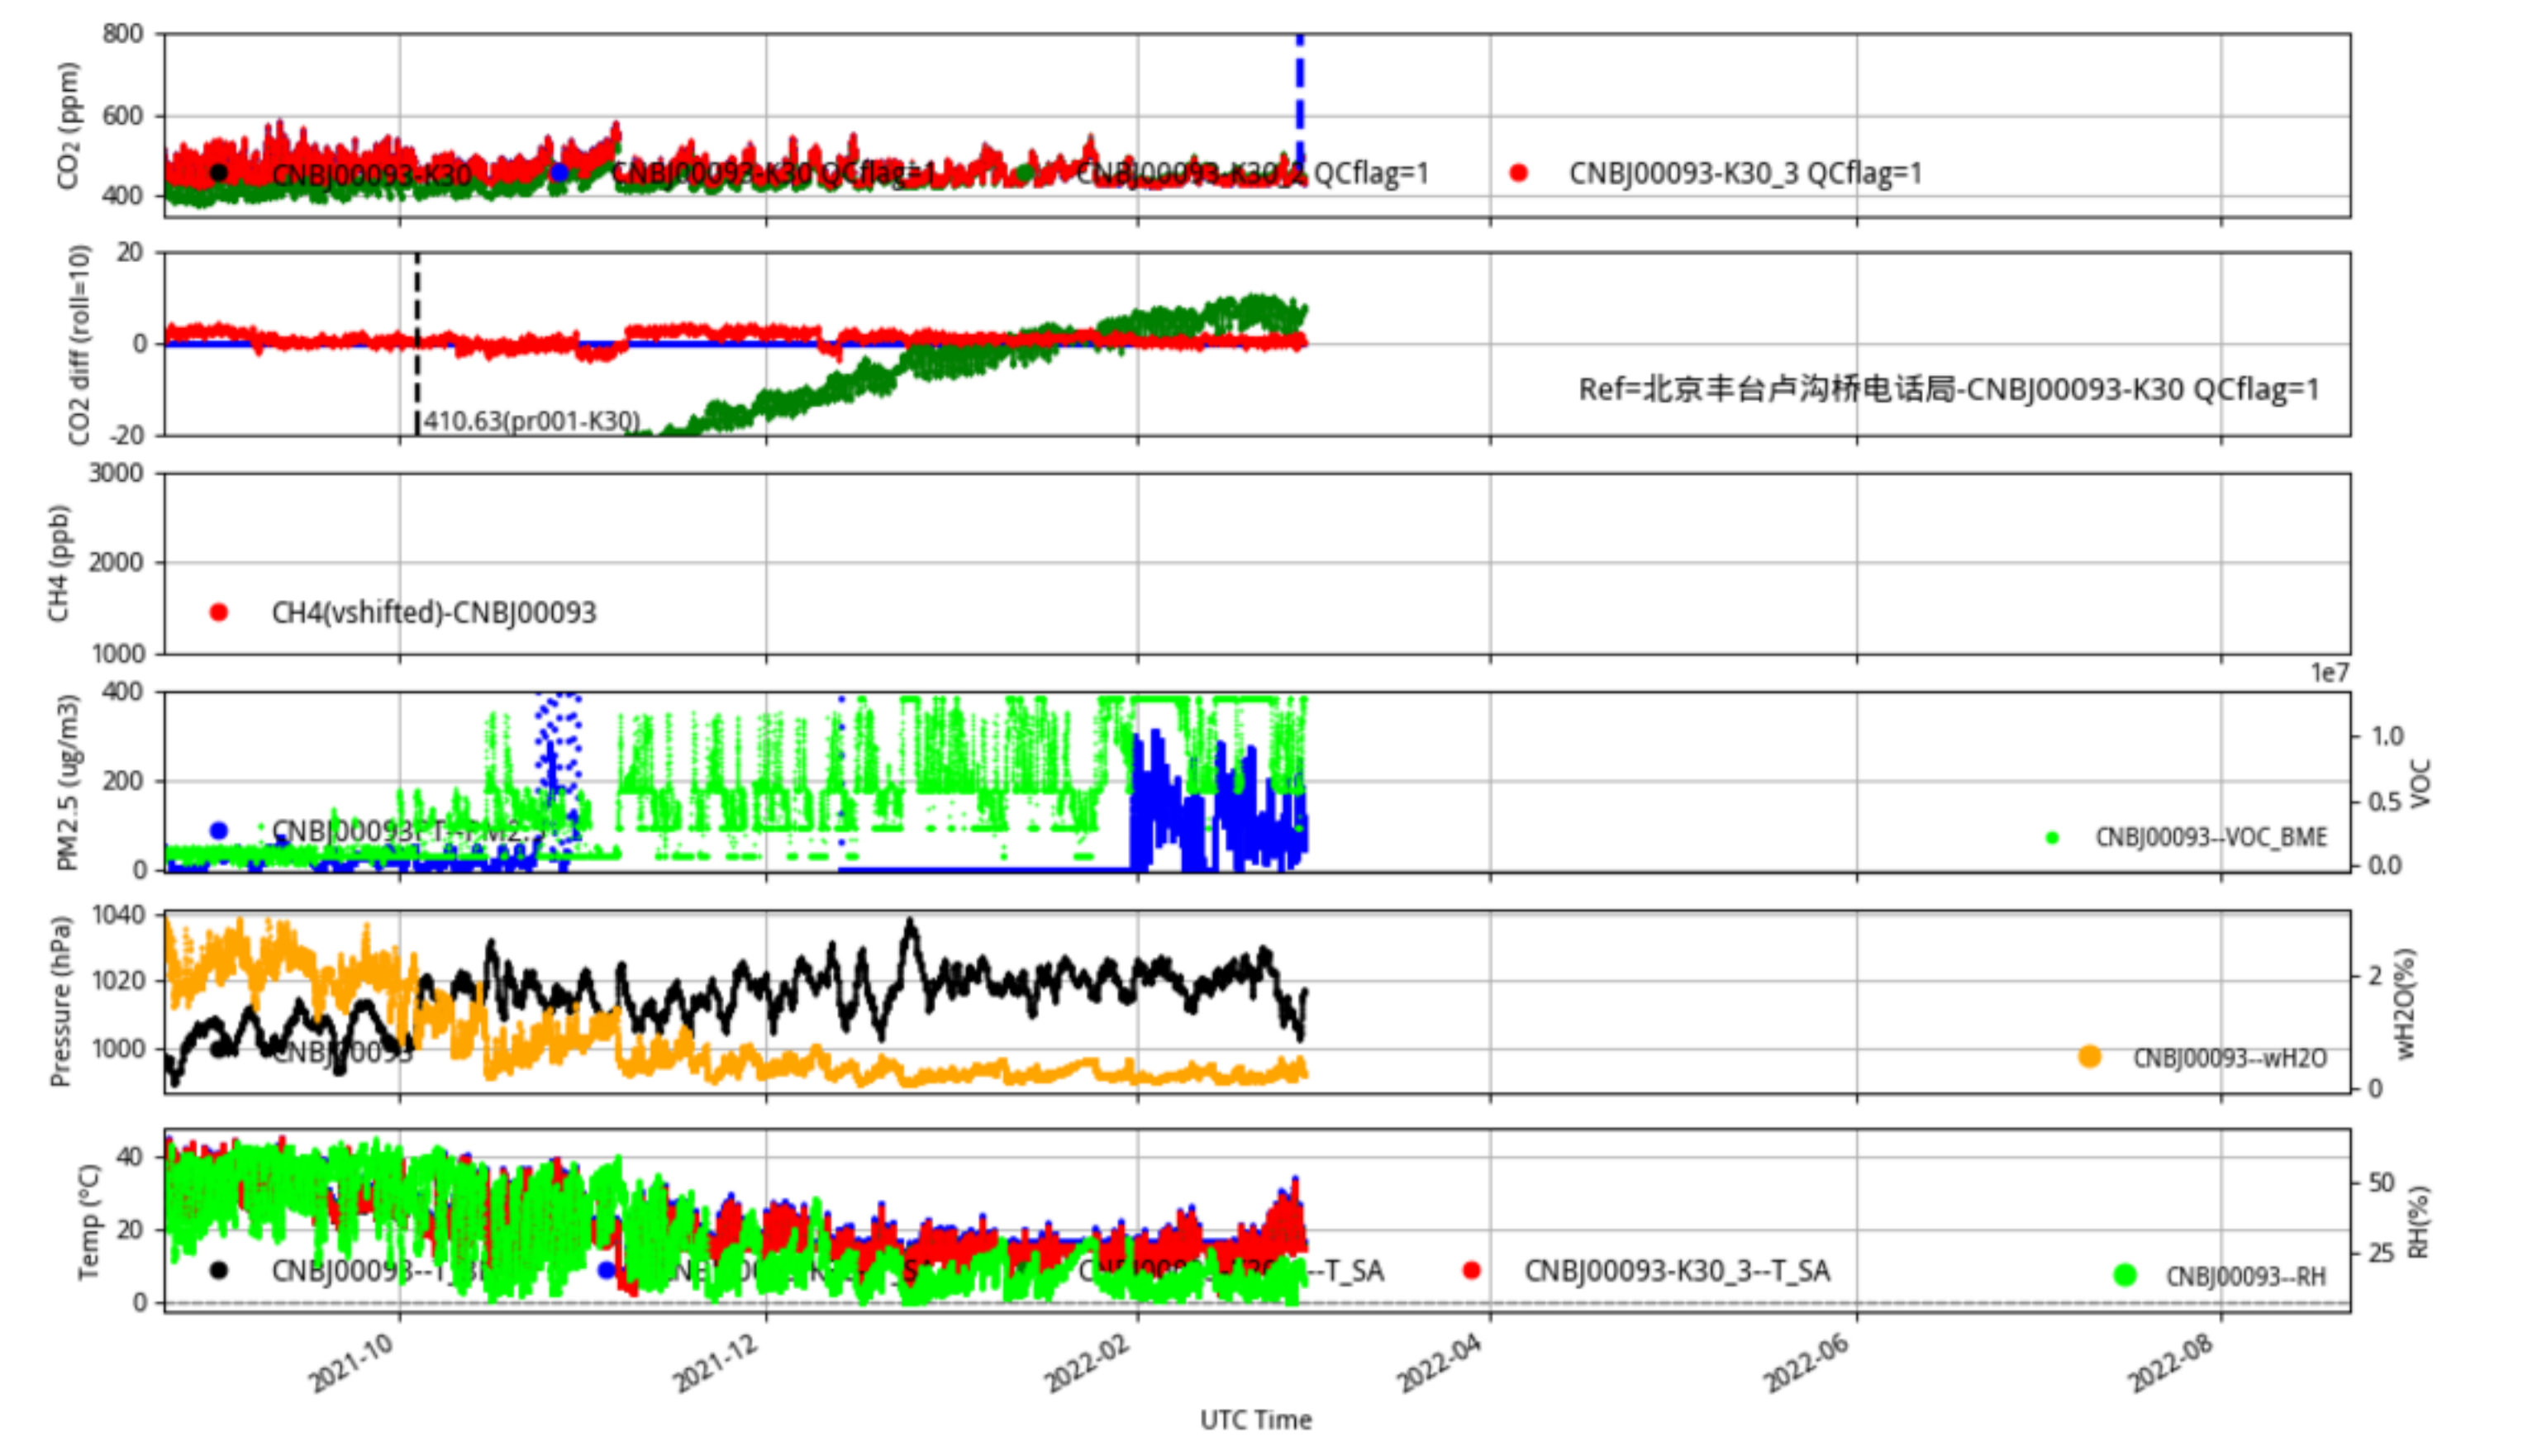

CNBj00093 JJJ_station tenmin/L2.1 CNBj00093--365-days

Plot created: 2022-08-22 16:07 UTC