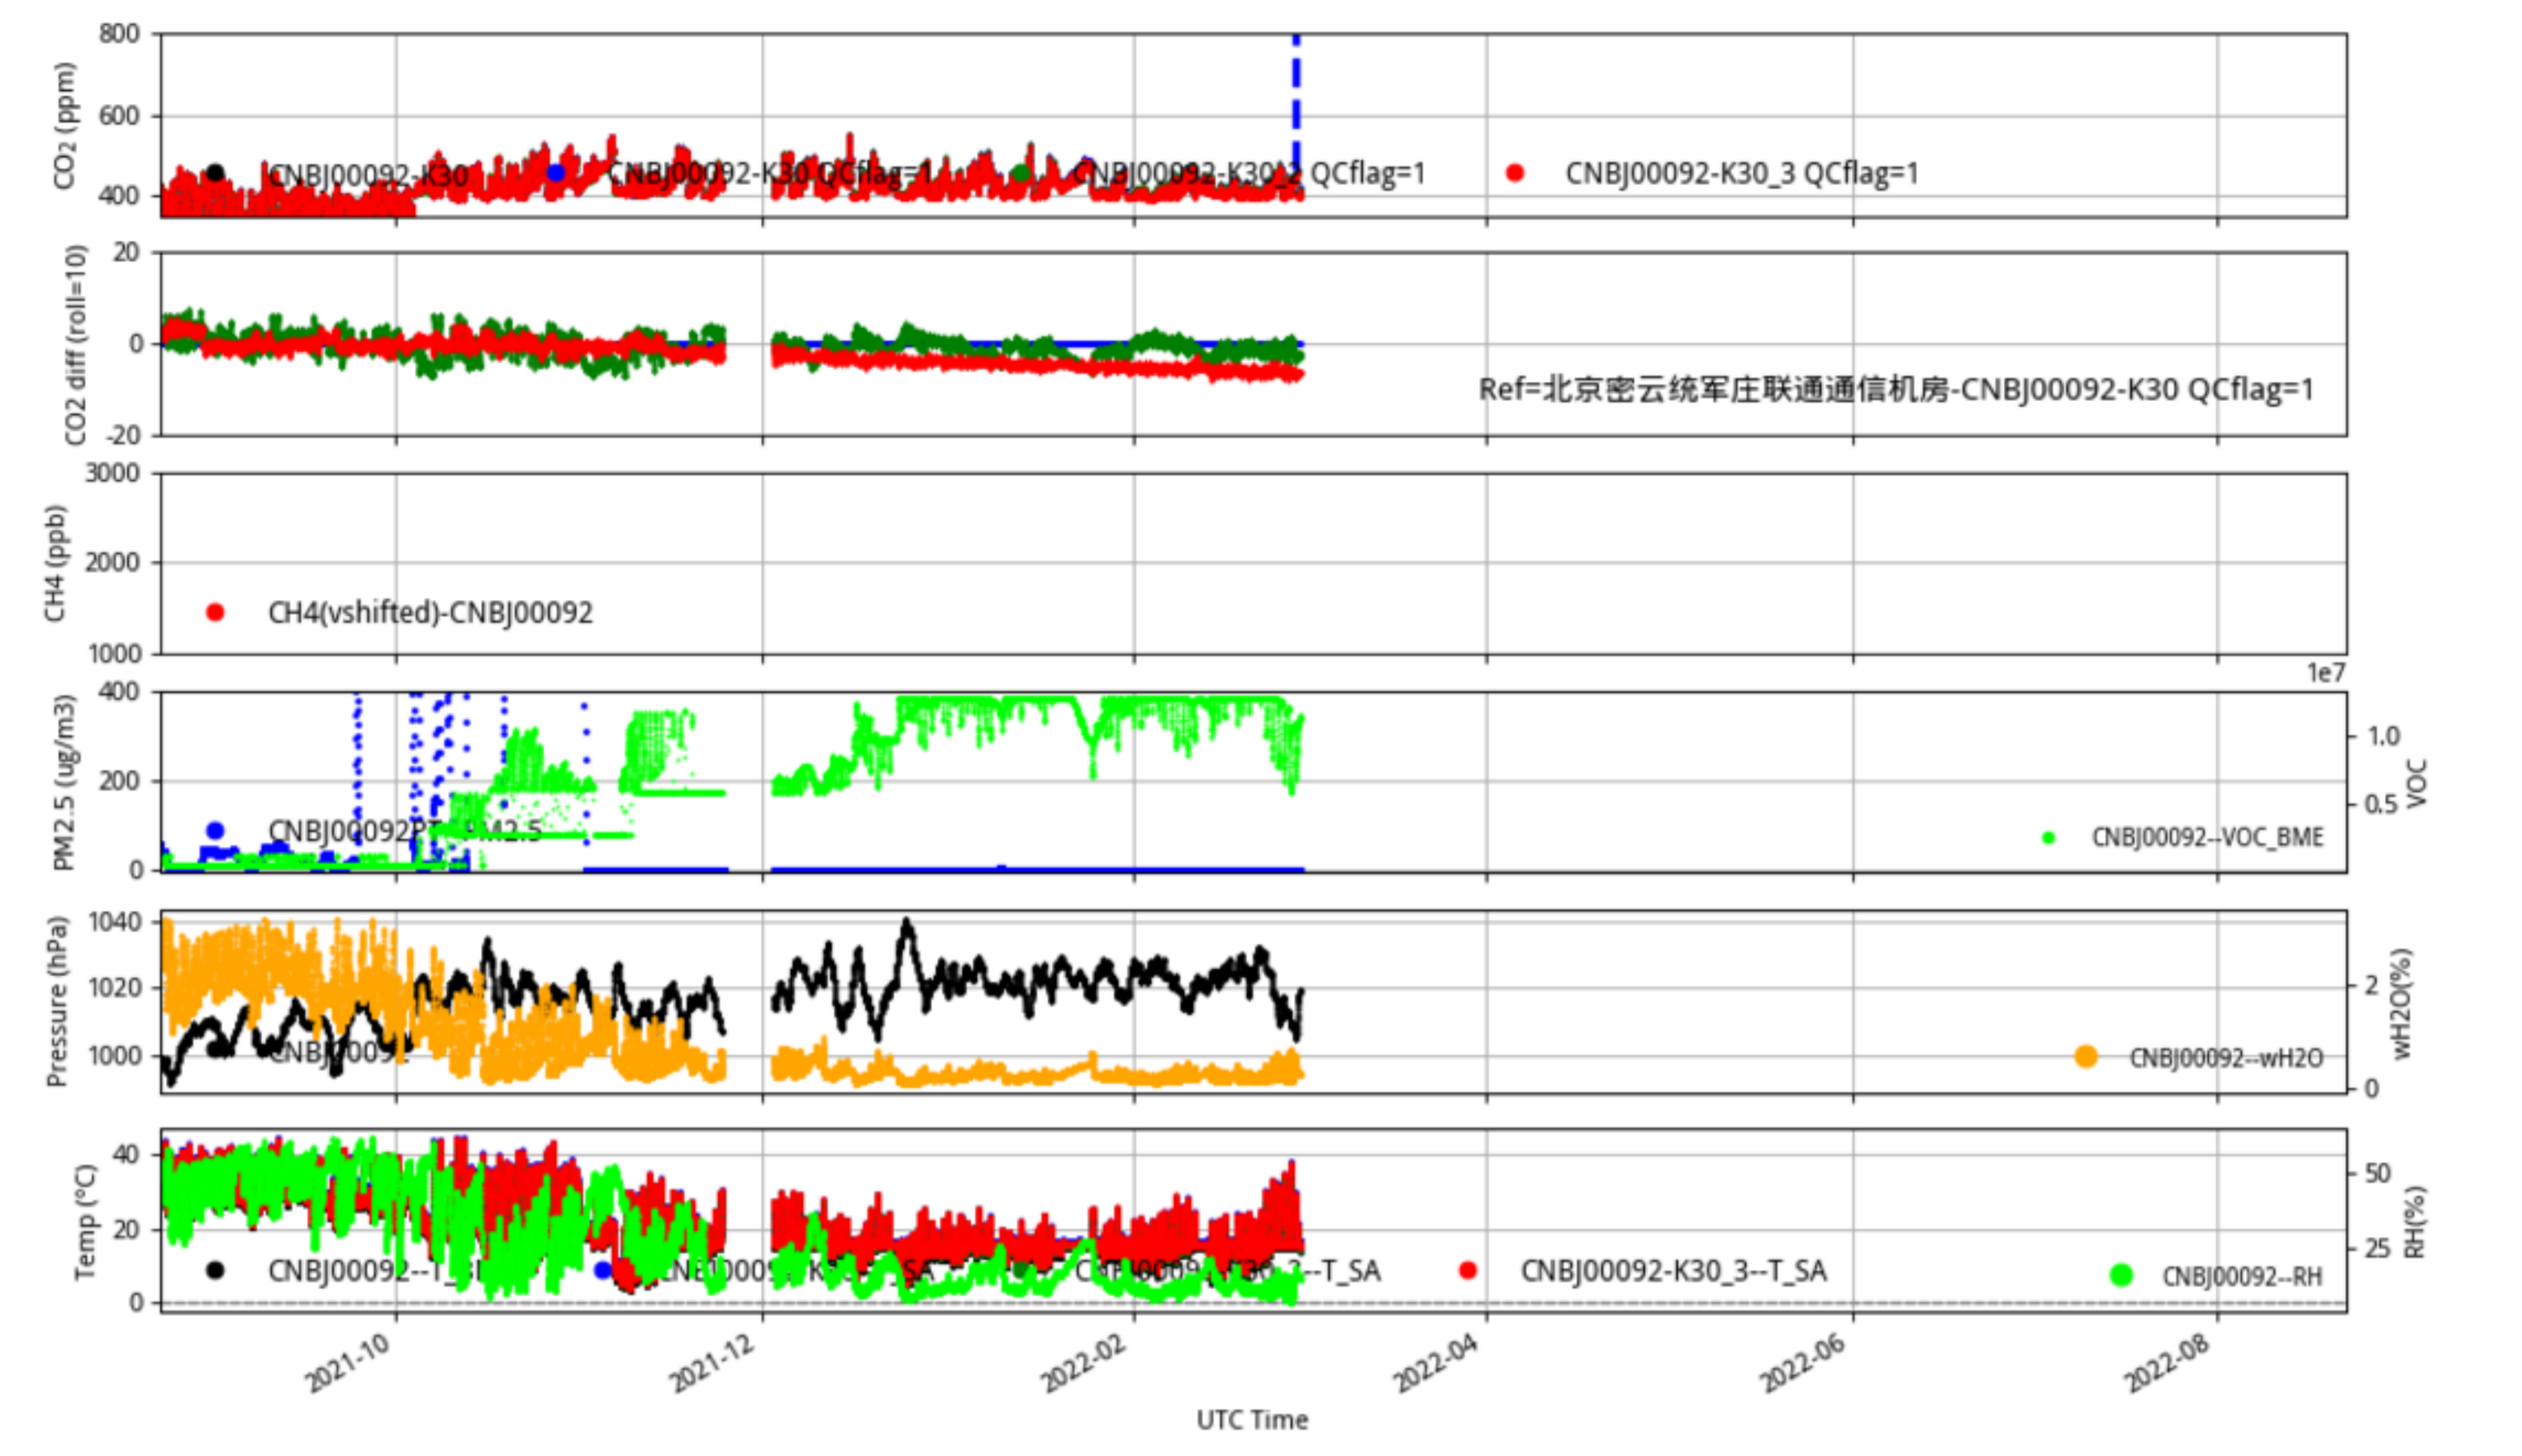

all_site_plot3_longtime.pdf

CNBj00092 JJJ_station tenmin/L2.1 CNBj00092--365-days

Plot created: 2022-08-22 16:06 UTC