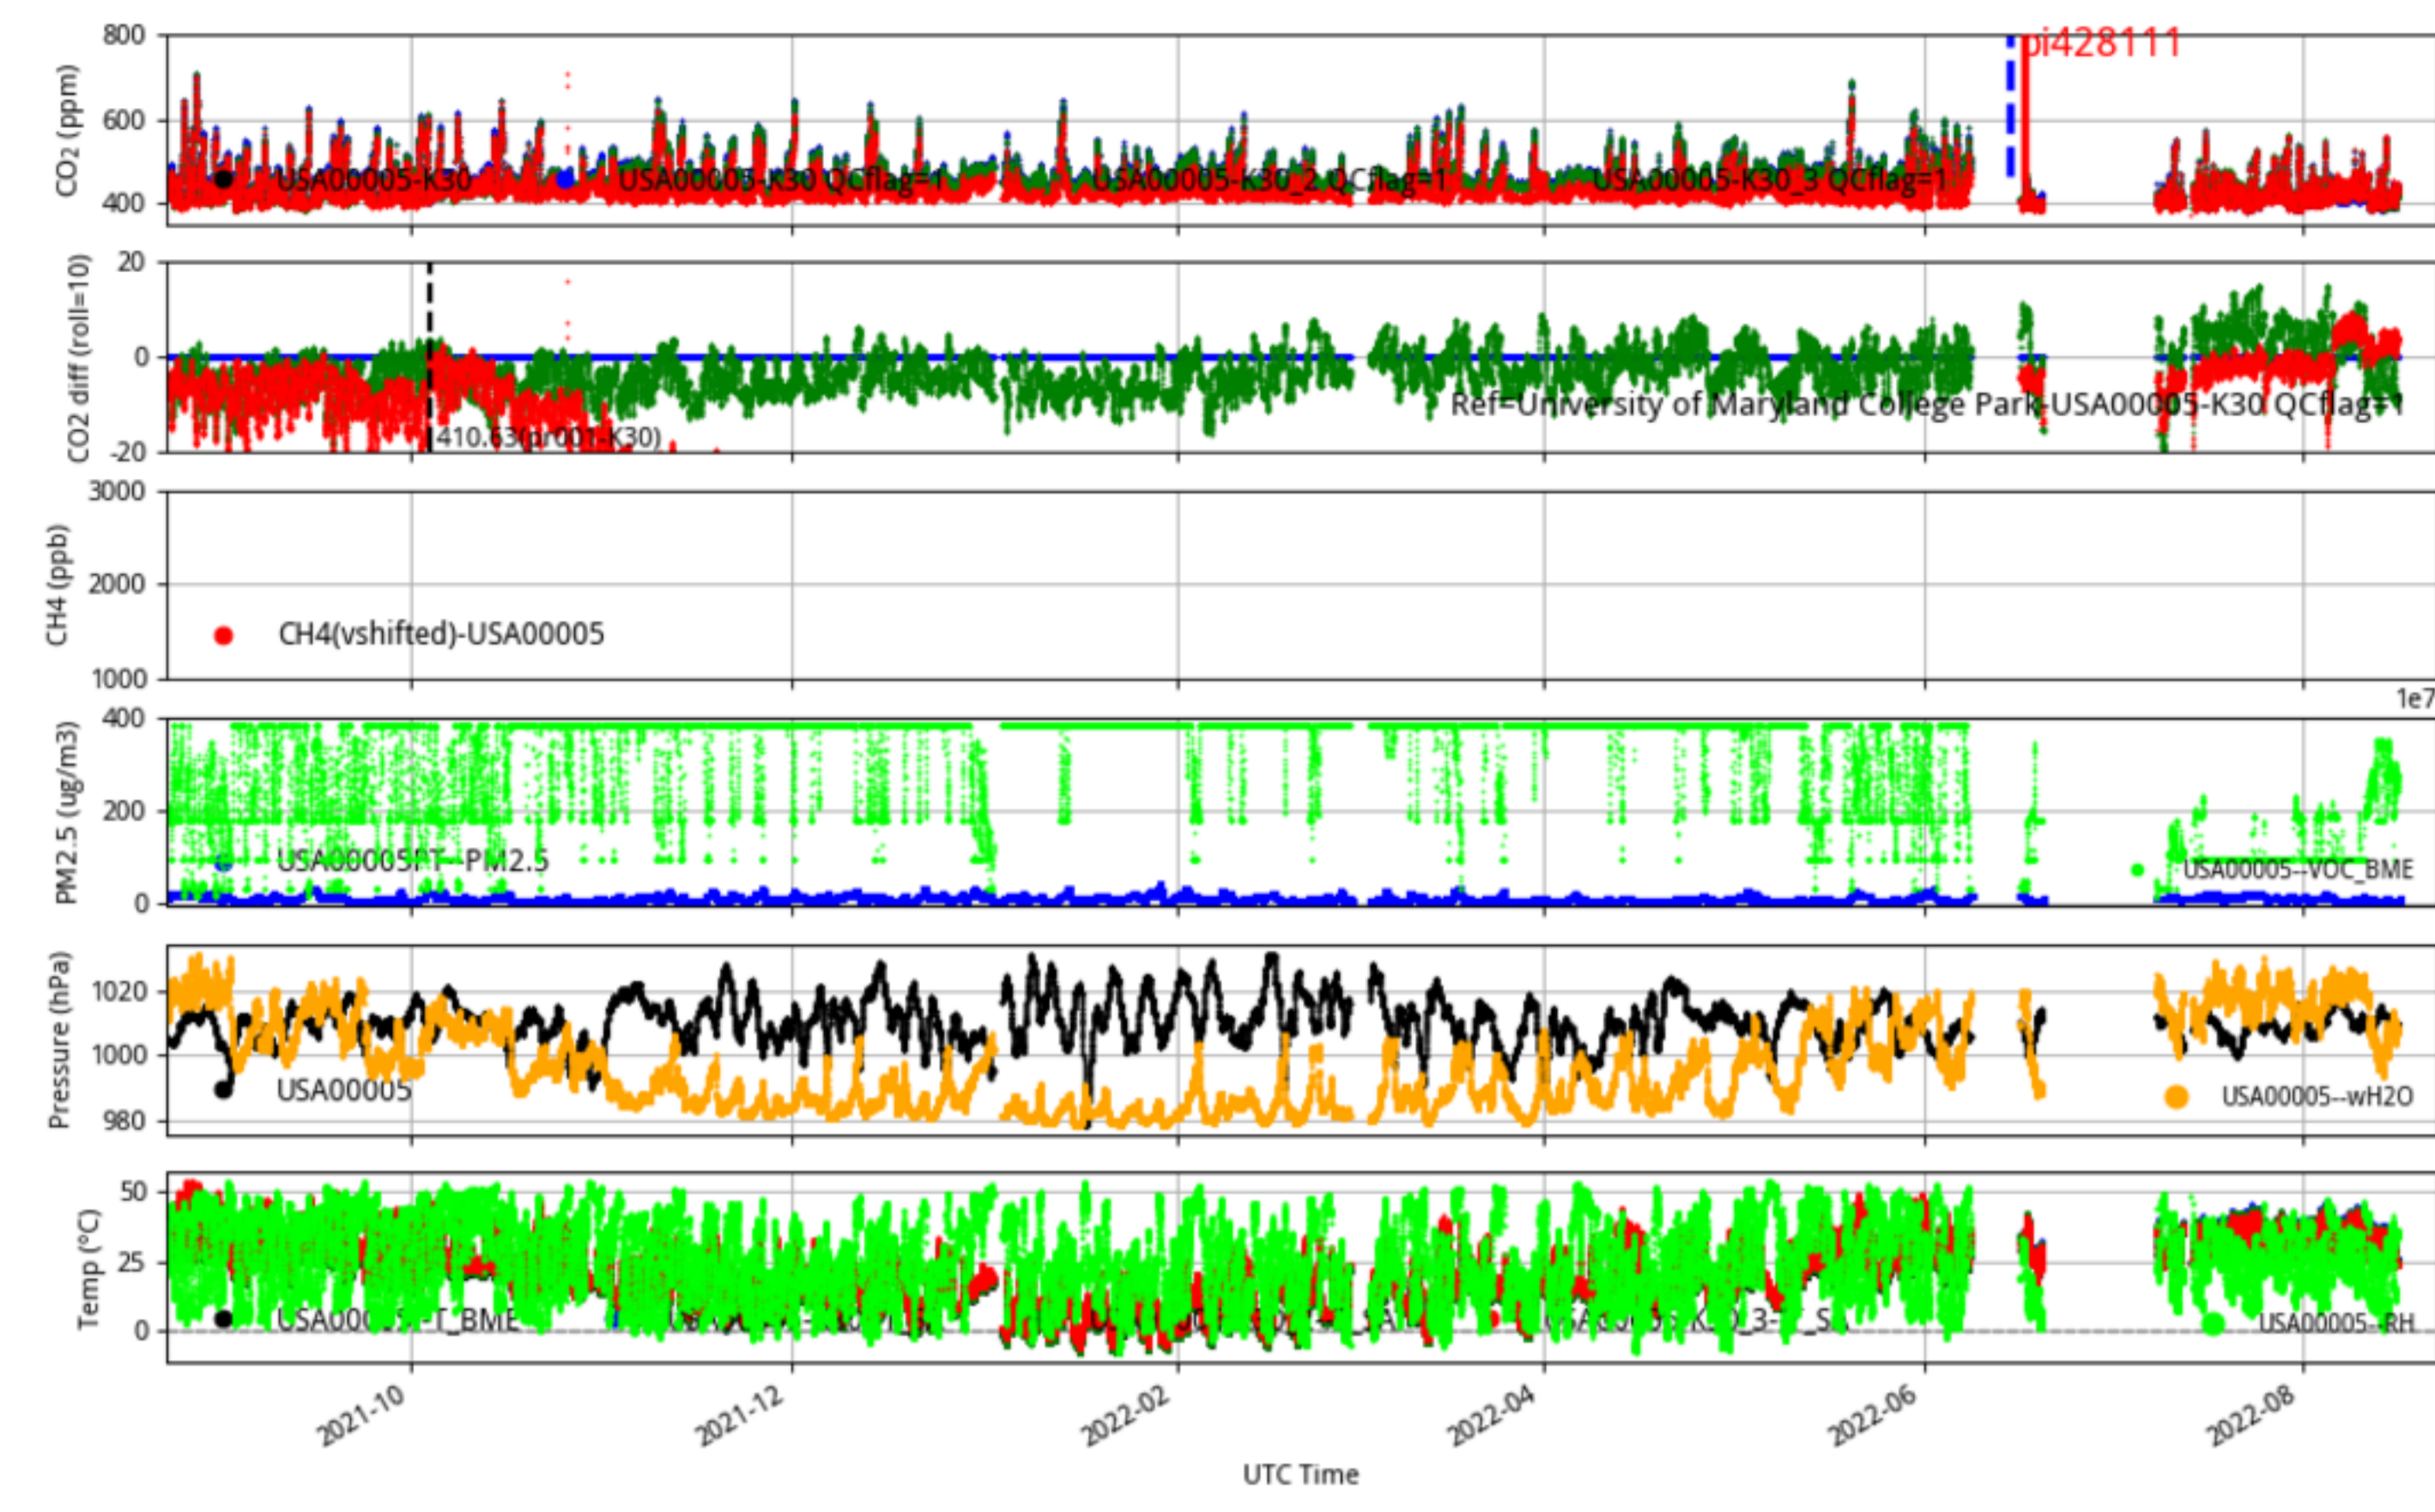

all_site_plot3_longtime.pdf

USA00005 JJJ_station tenmin/L2.1 USA00005--365-days

Plot created: 2022-08-22 17:02 UTC