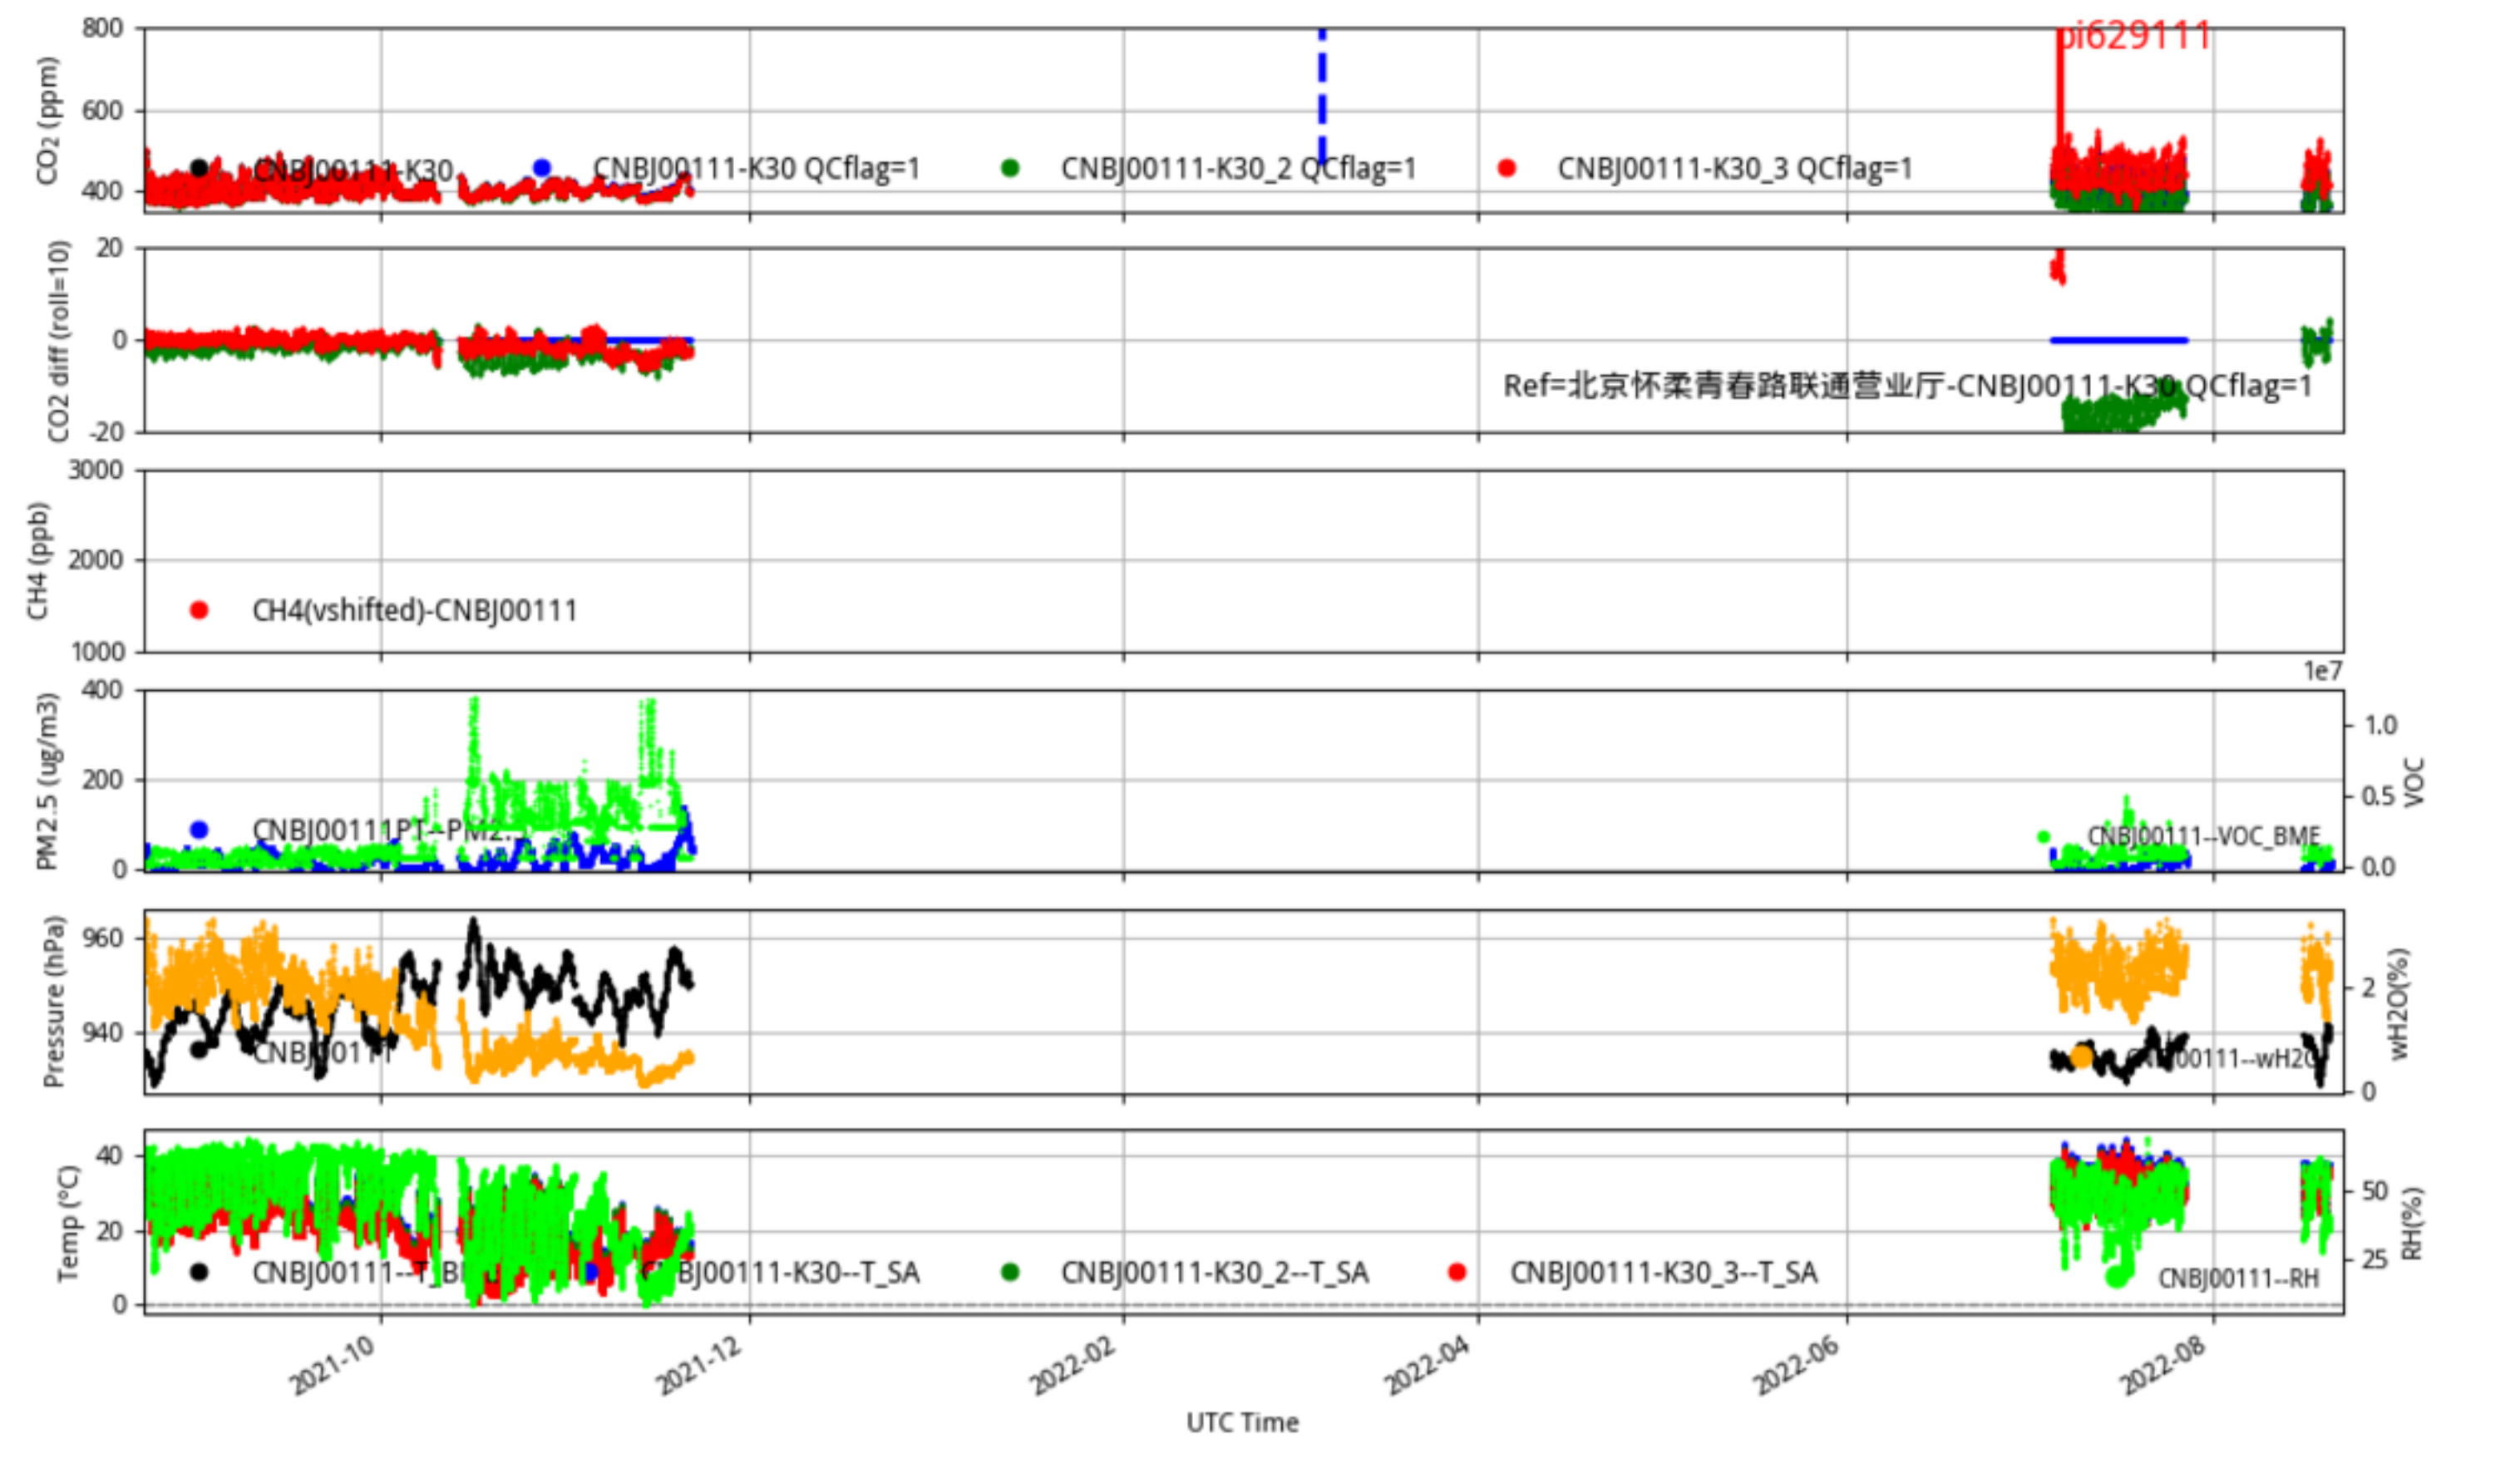

CNBj00099 JJJ\_station tenmin/L2.1 CNBj00099--365-days

Plot created: 2022-08-22 16:10 UTC

CNBj00100 JJJ\_station tenmin/L2.1 CNBj00100--365-days

Plot created: 2022-08-22 16:10 UTC

CNBj00111 JJJ\_station tenmin/L2.1 CNBj00111--365-days