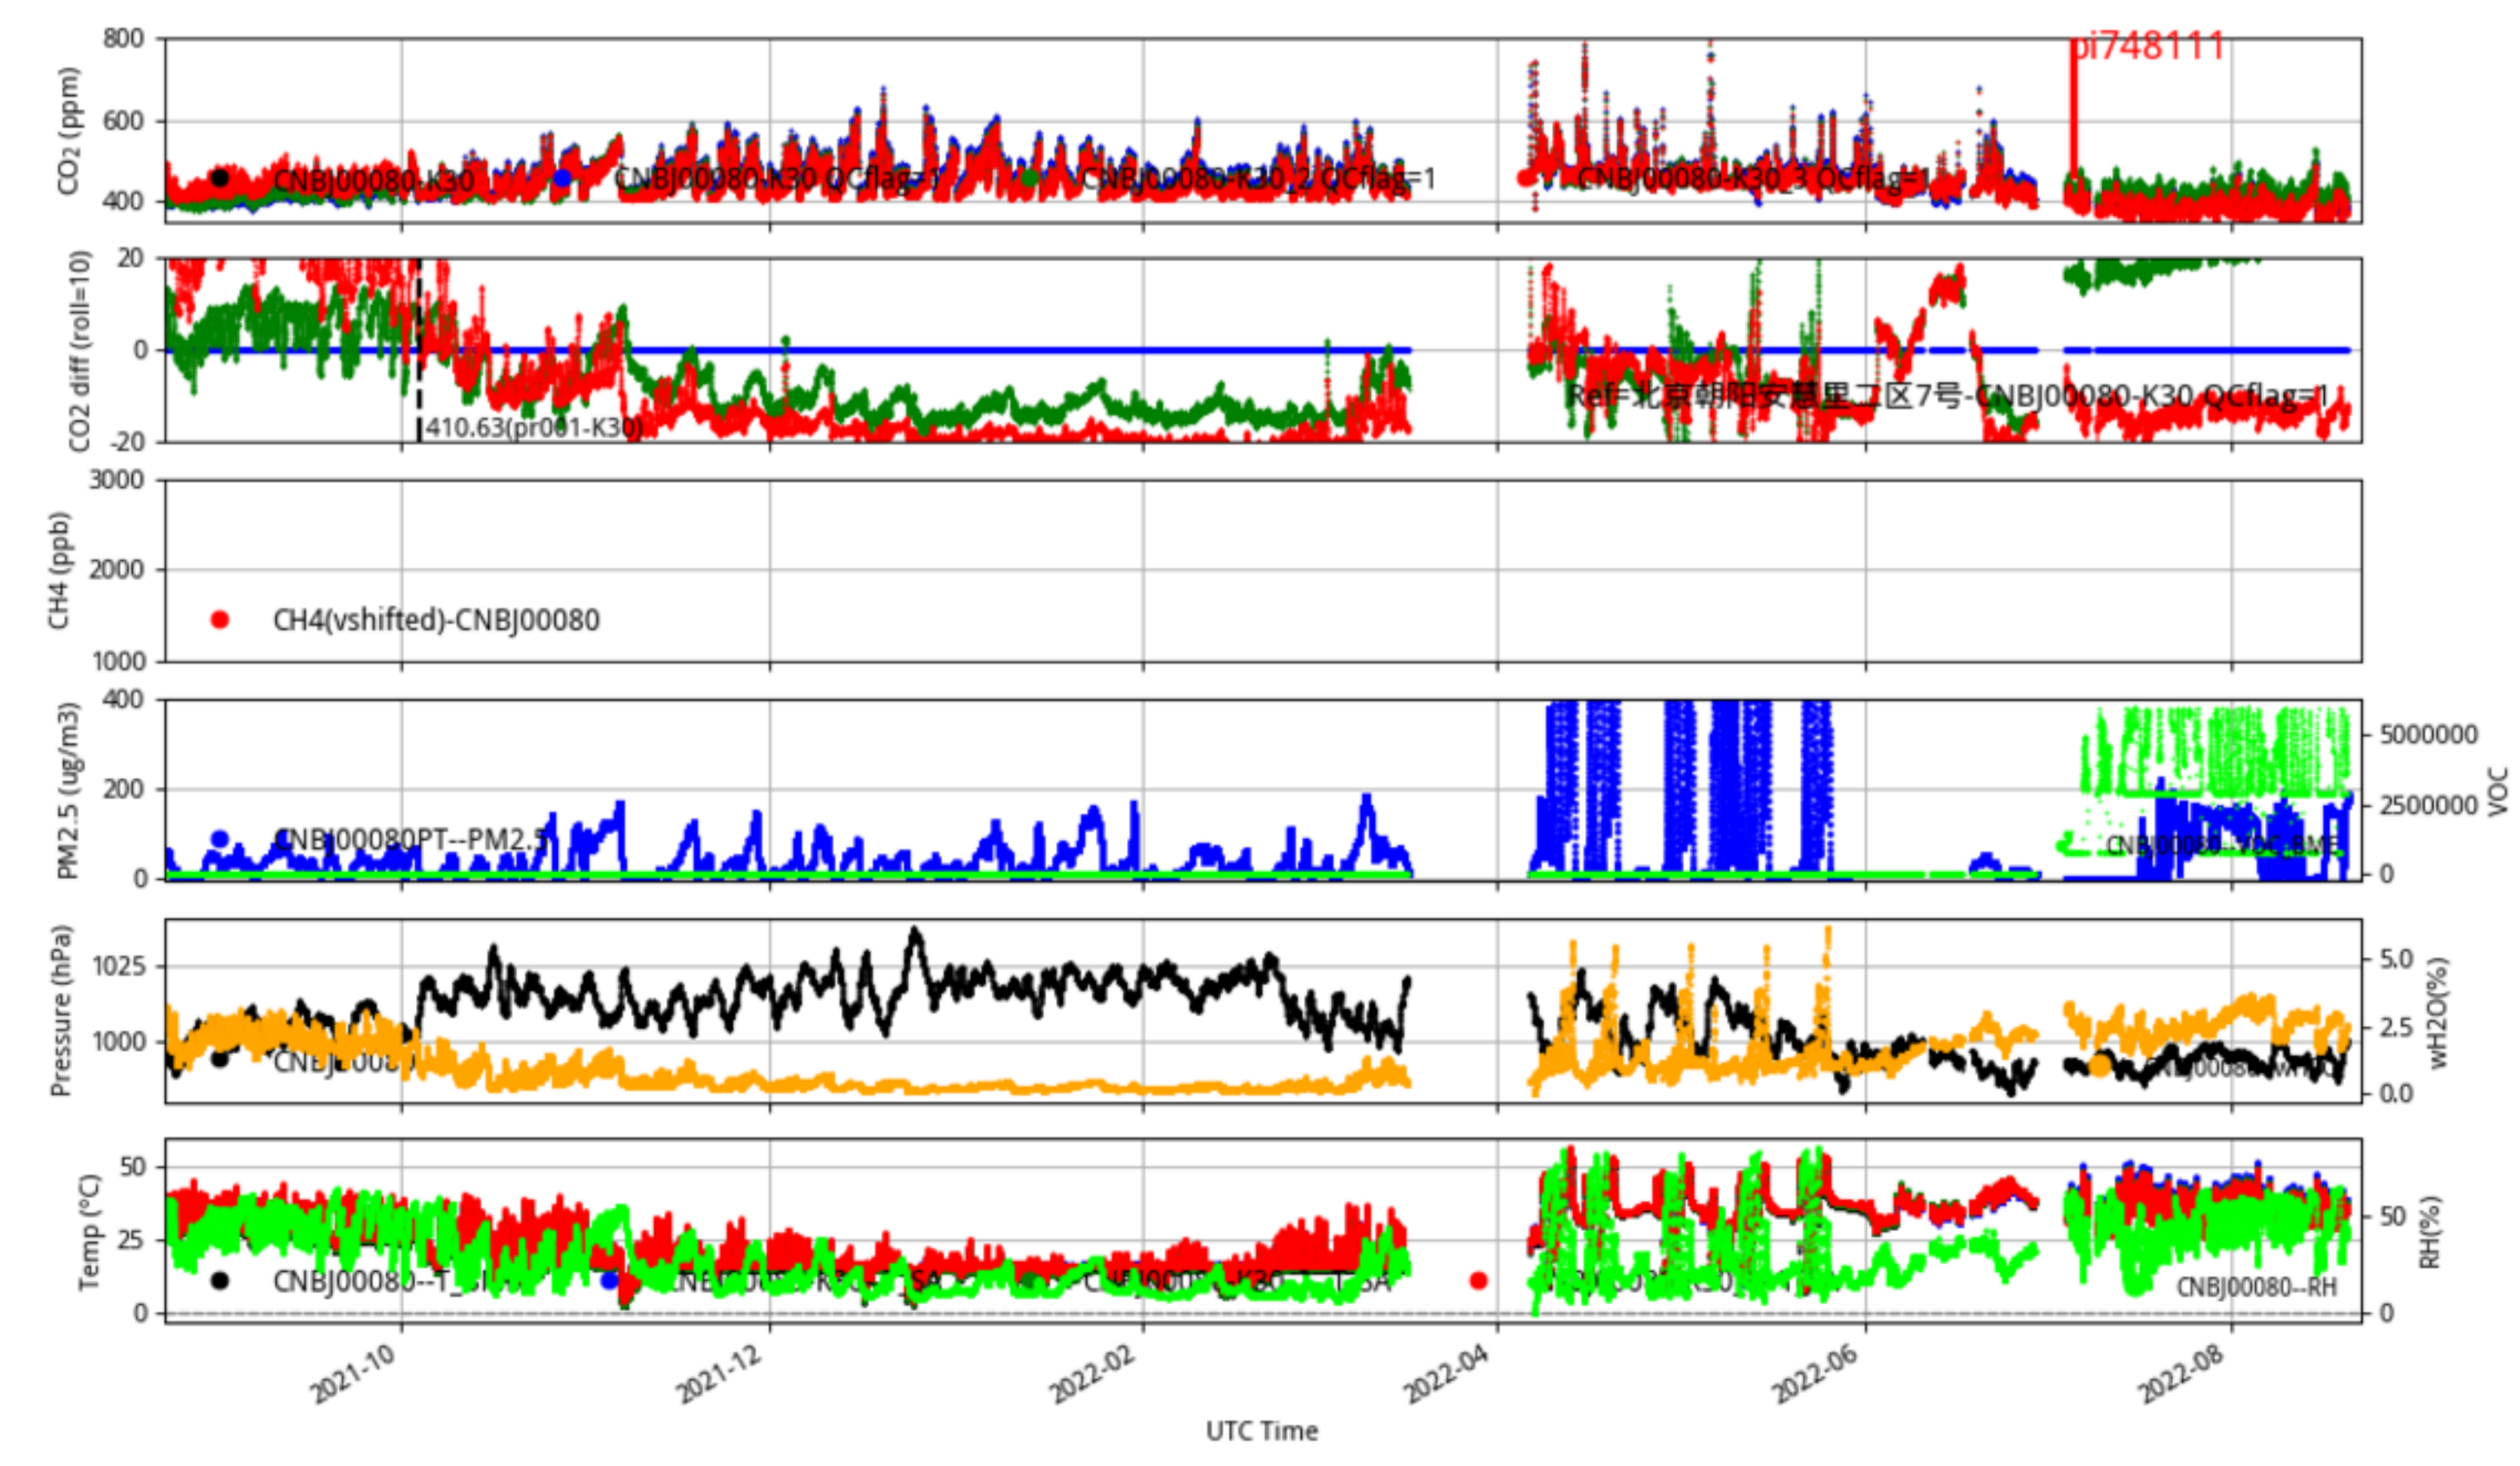

CNBj00080 JJJ_station tenmin/L2.1 CNBj00080--365-days

Plot created: 2022-08-22 15:54 UTC