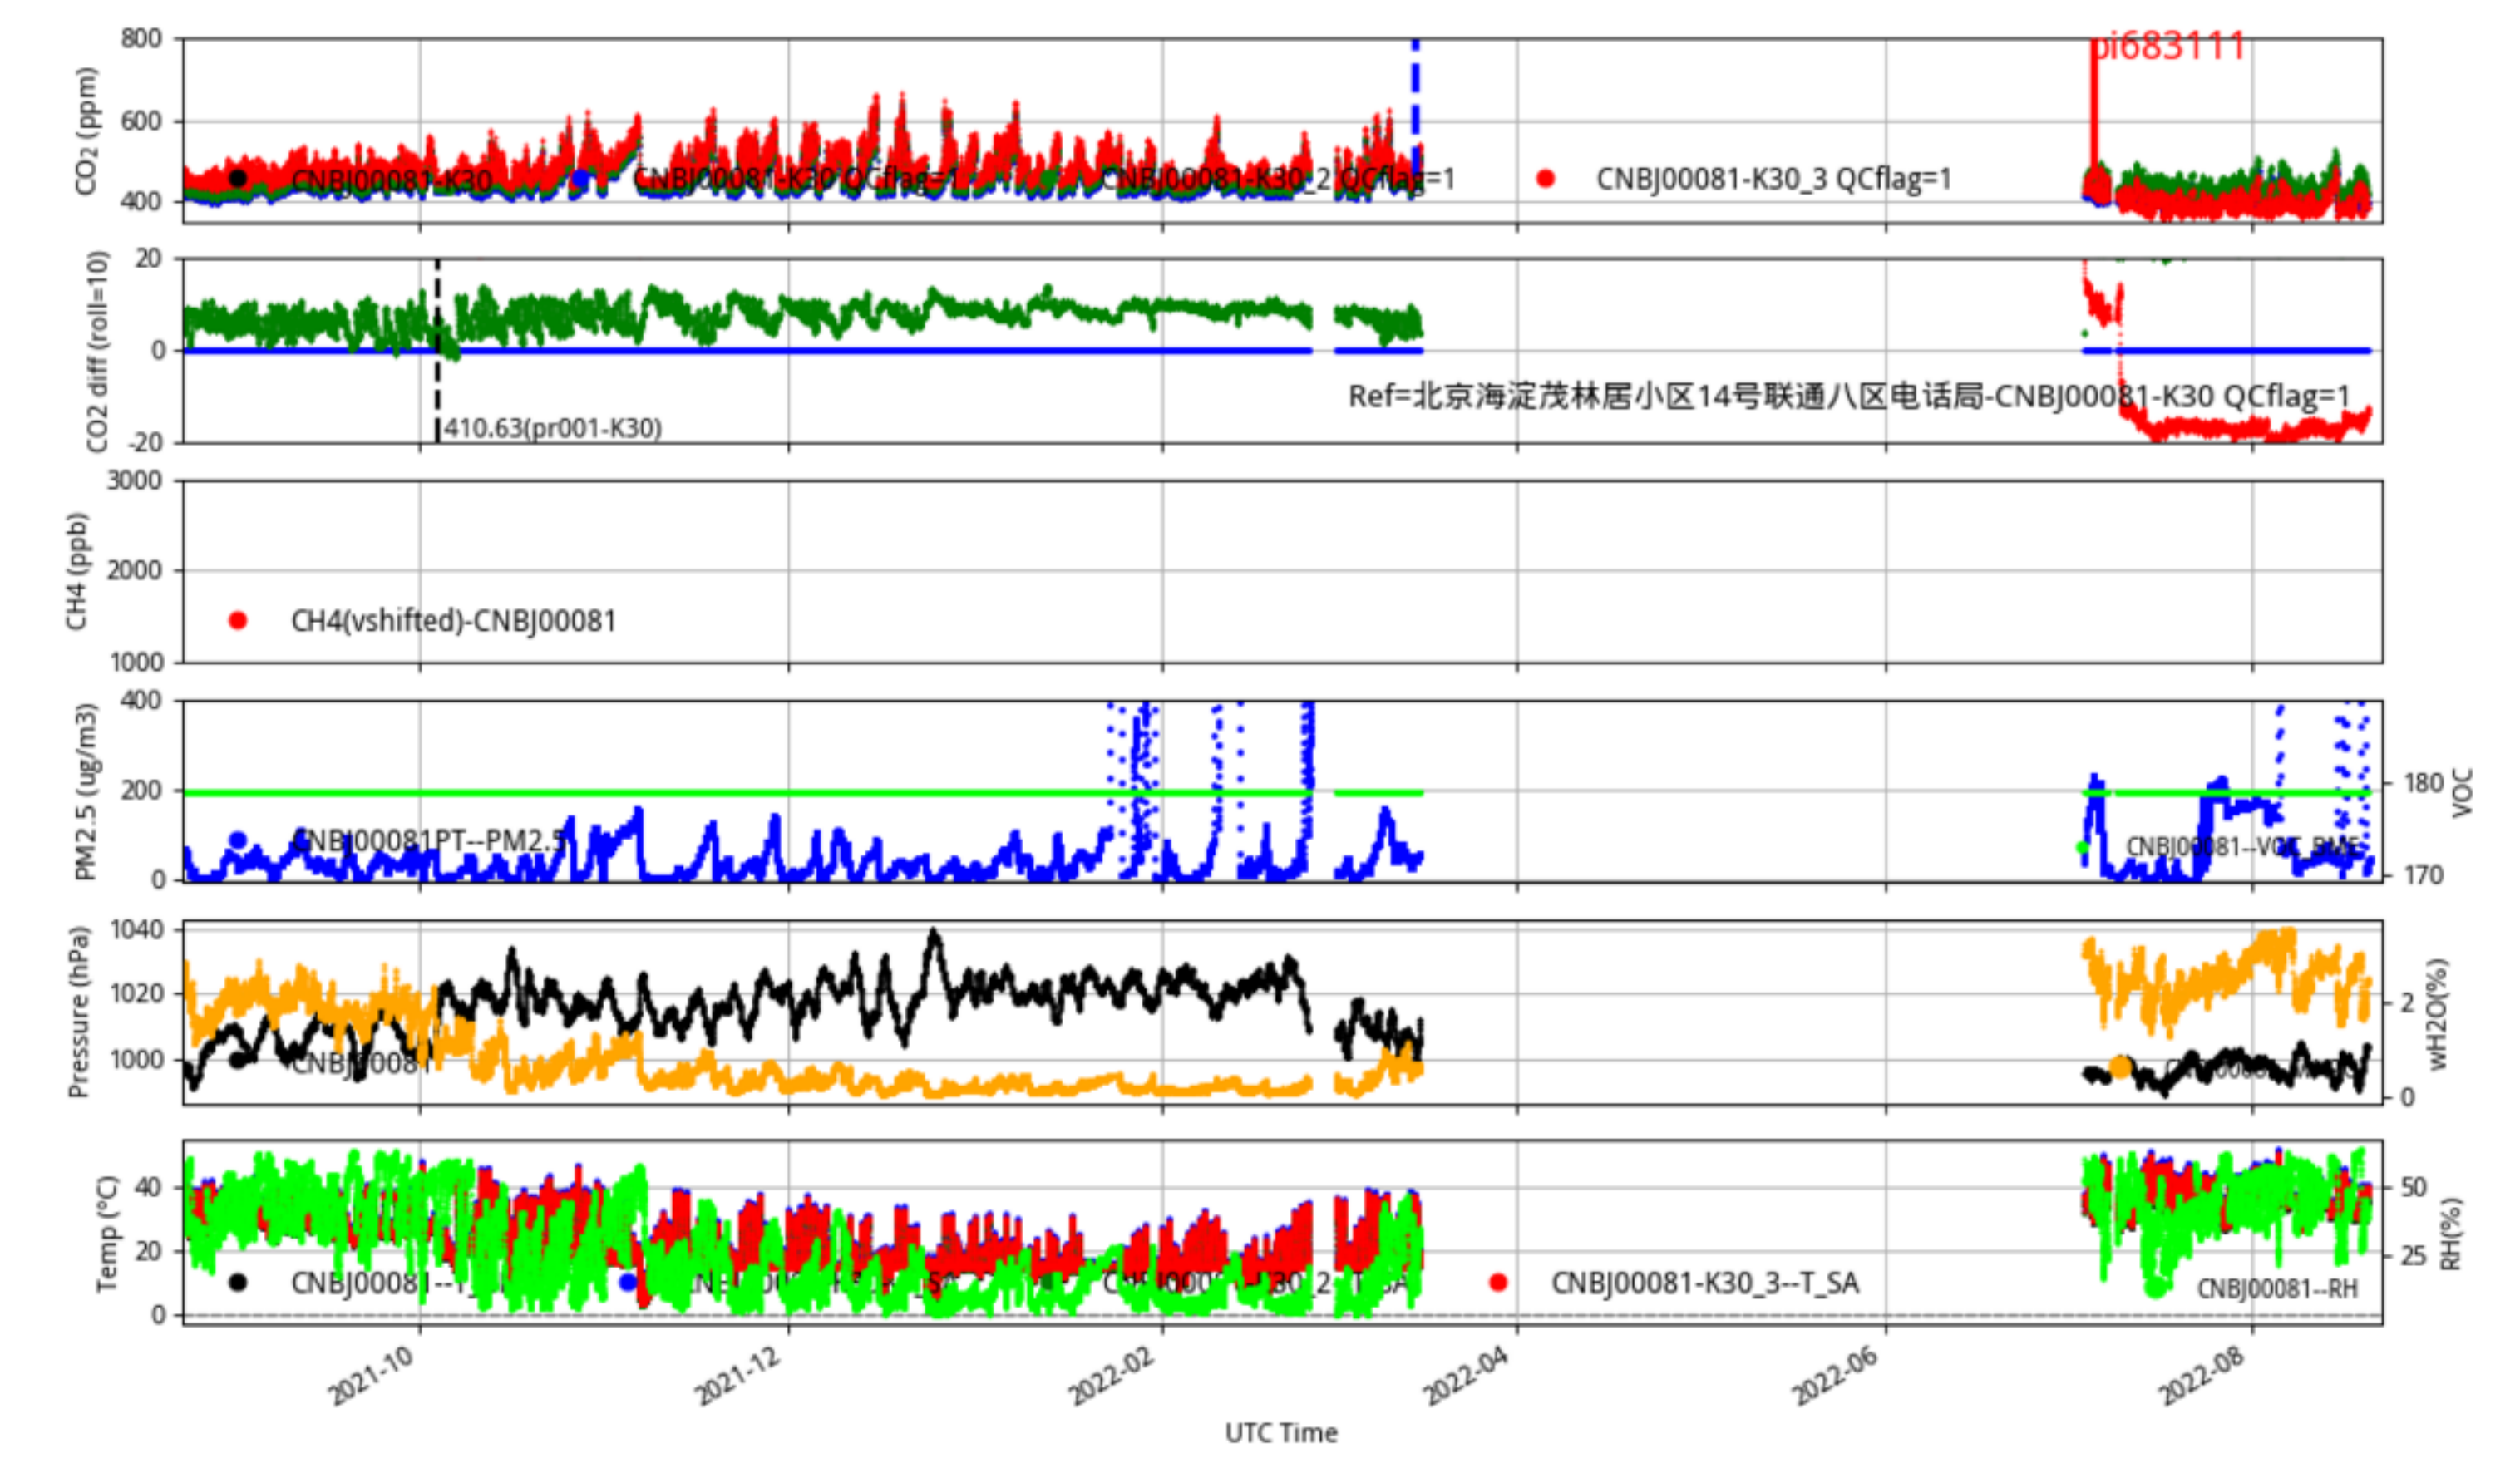

CNBj00081 JJJ_station tenmin/L2.1 CNBj00081--365-days

Plot created: 2022-08-22 15:55 UTC