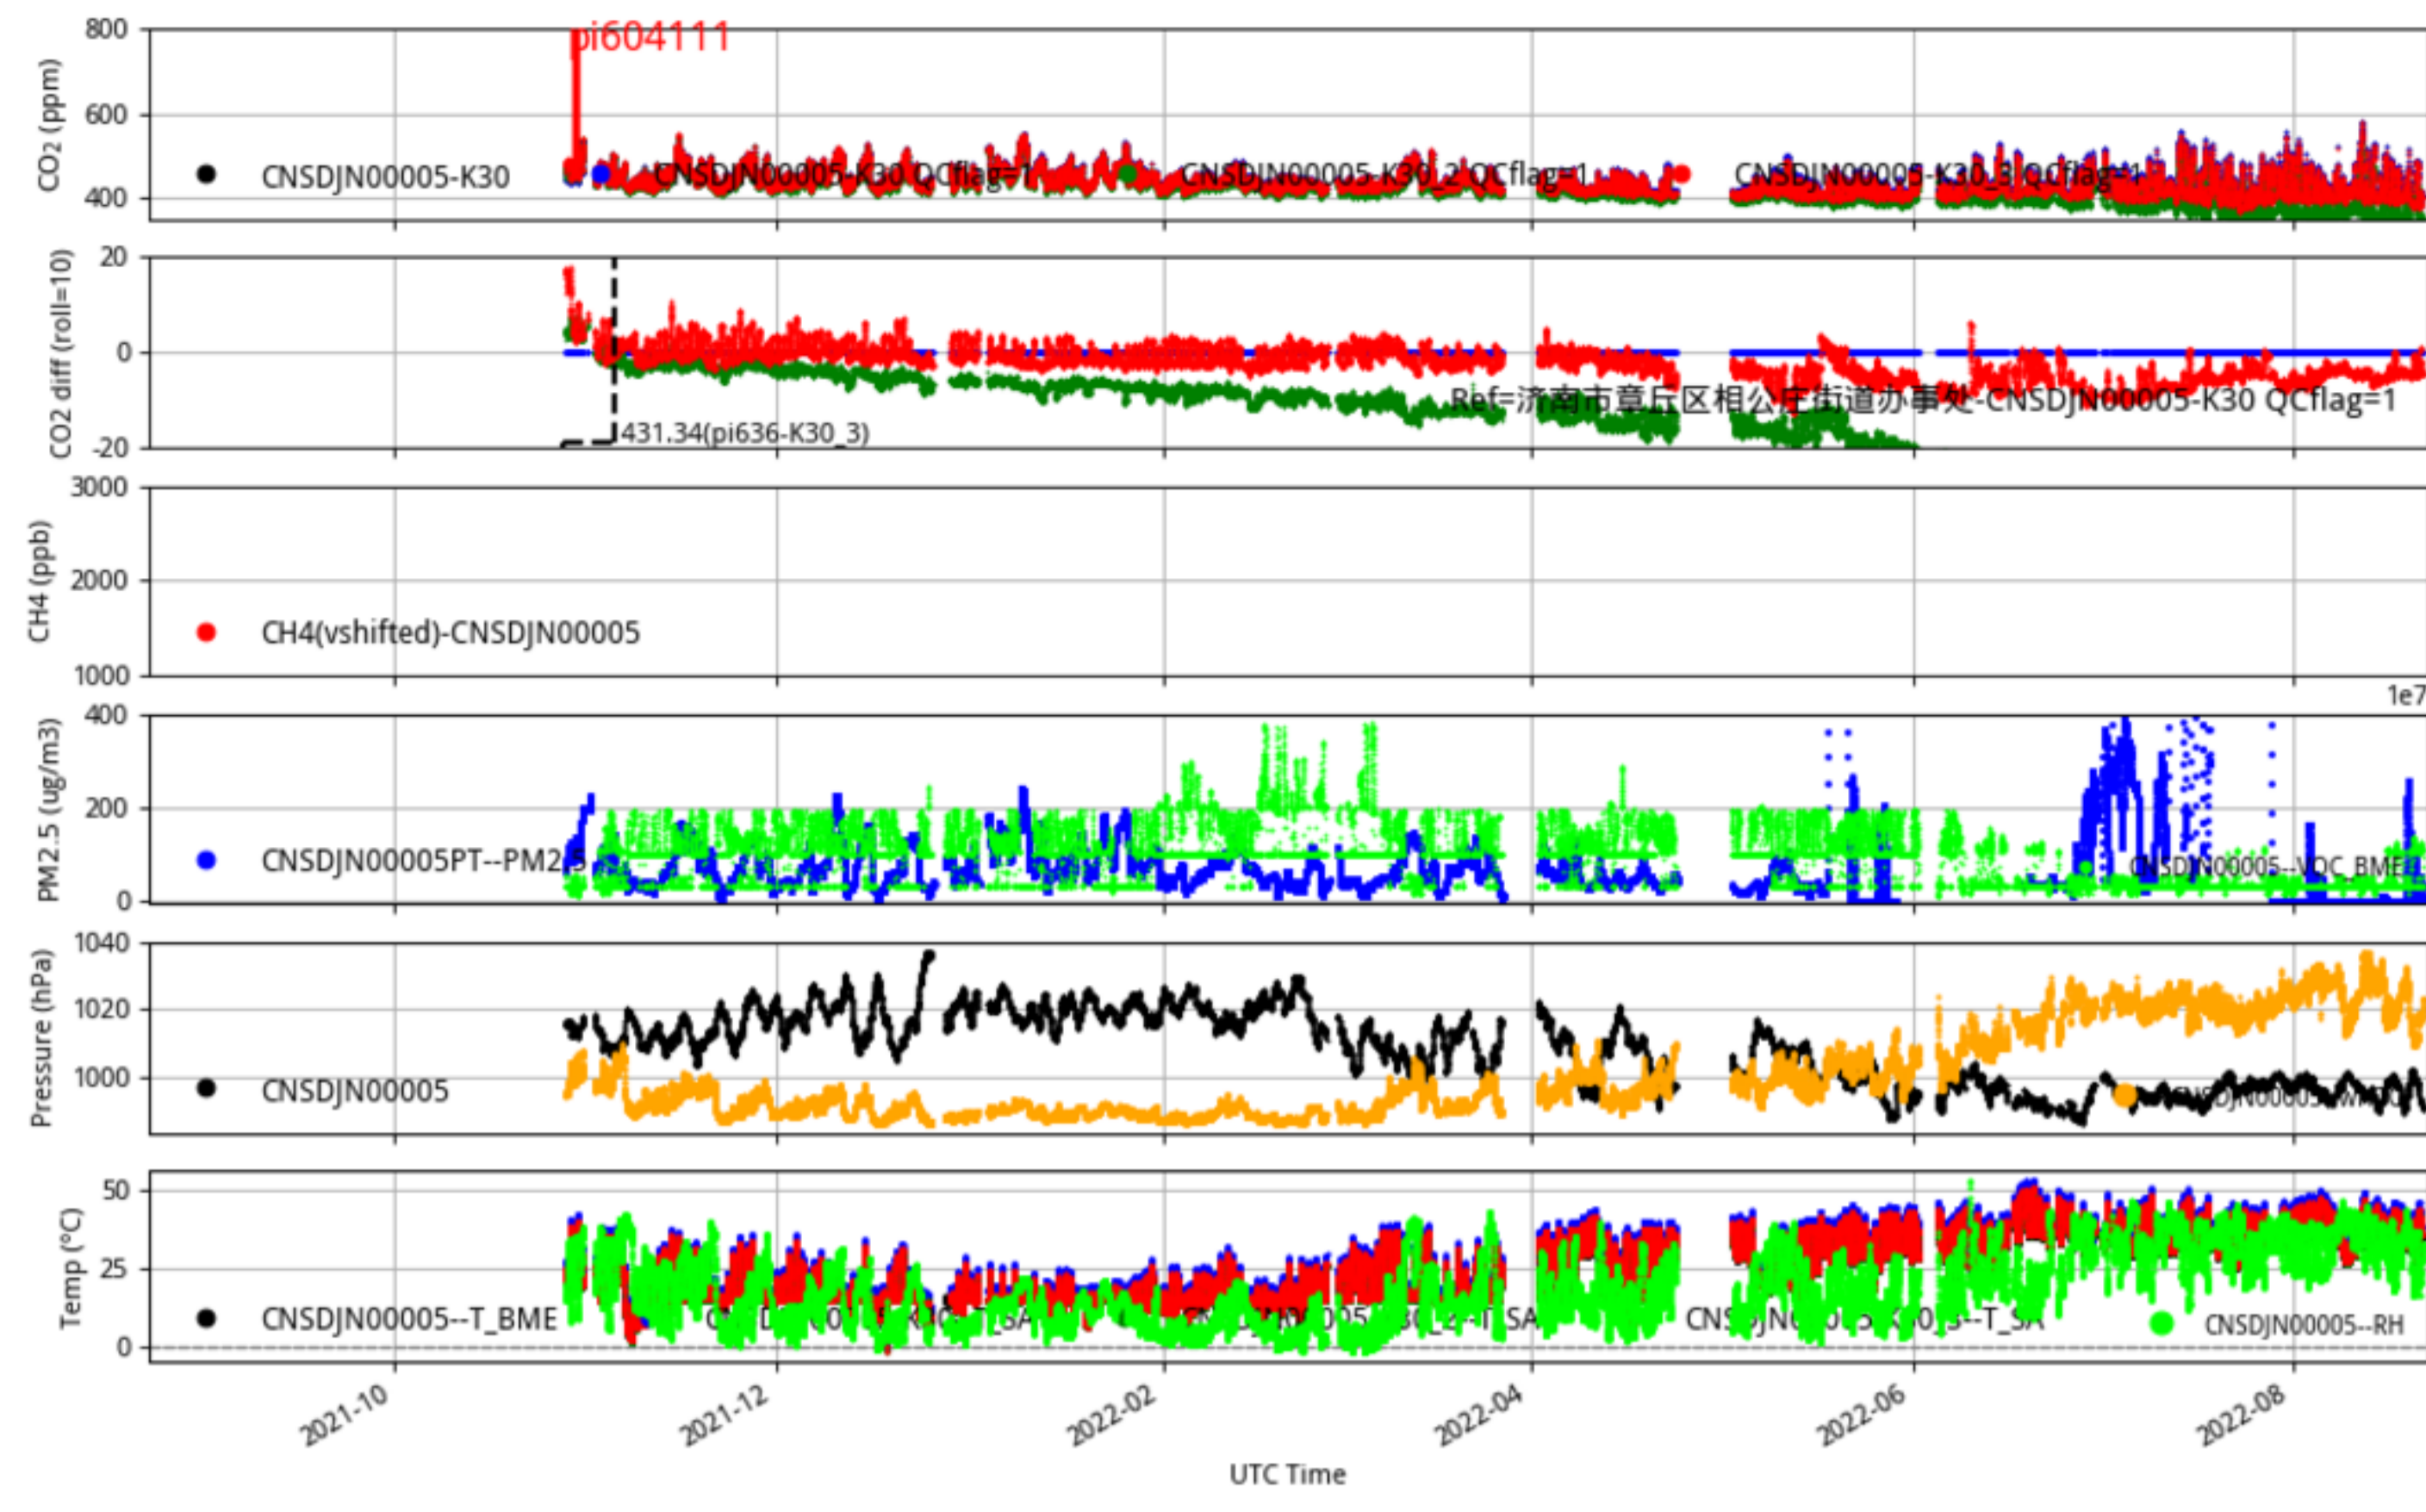

### CNSDJN00004 JJJ\_station tenmin/L2.1 CNSDJN00004--365-days

Plot created: 2022-08-22 16:45 UTC

CNSDJN00005 JJJ\_station tenmin/L2.1 CNSDJN00005--365-days

Plot created: 2022-08-22 16:46 UTC

CNSDJN00006 JJJ\_station tenmin/L2.1 CNSDJN00006--365-days