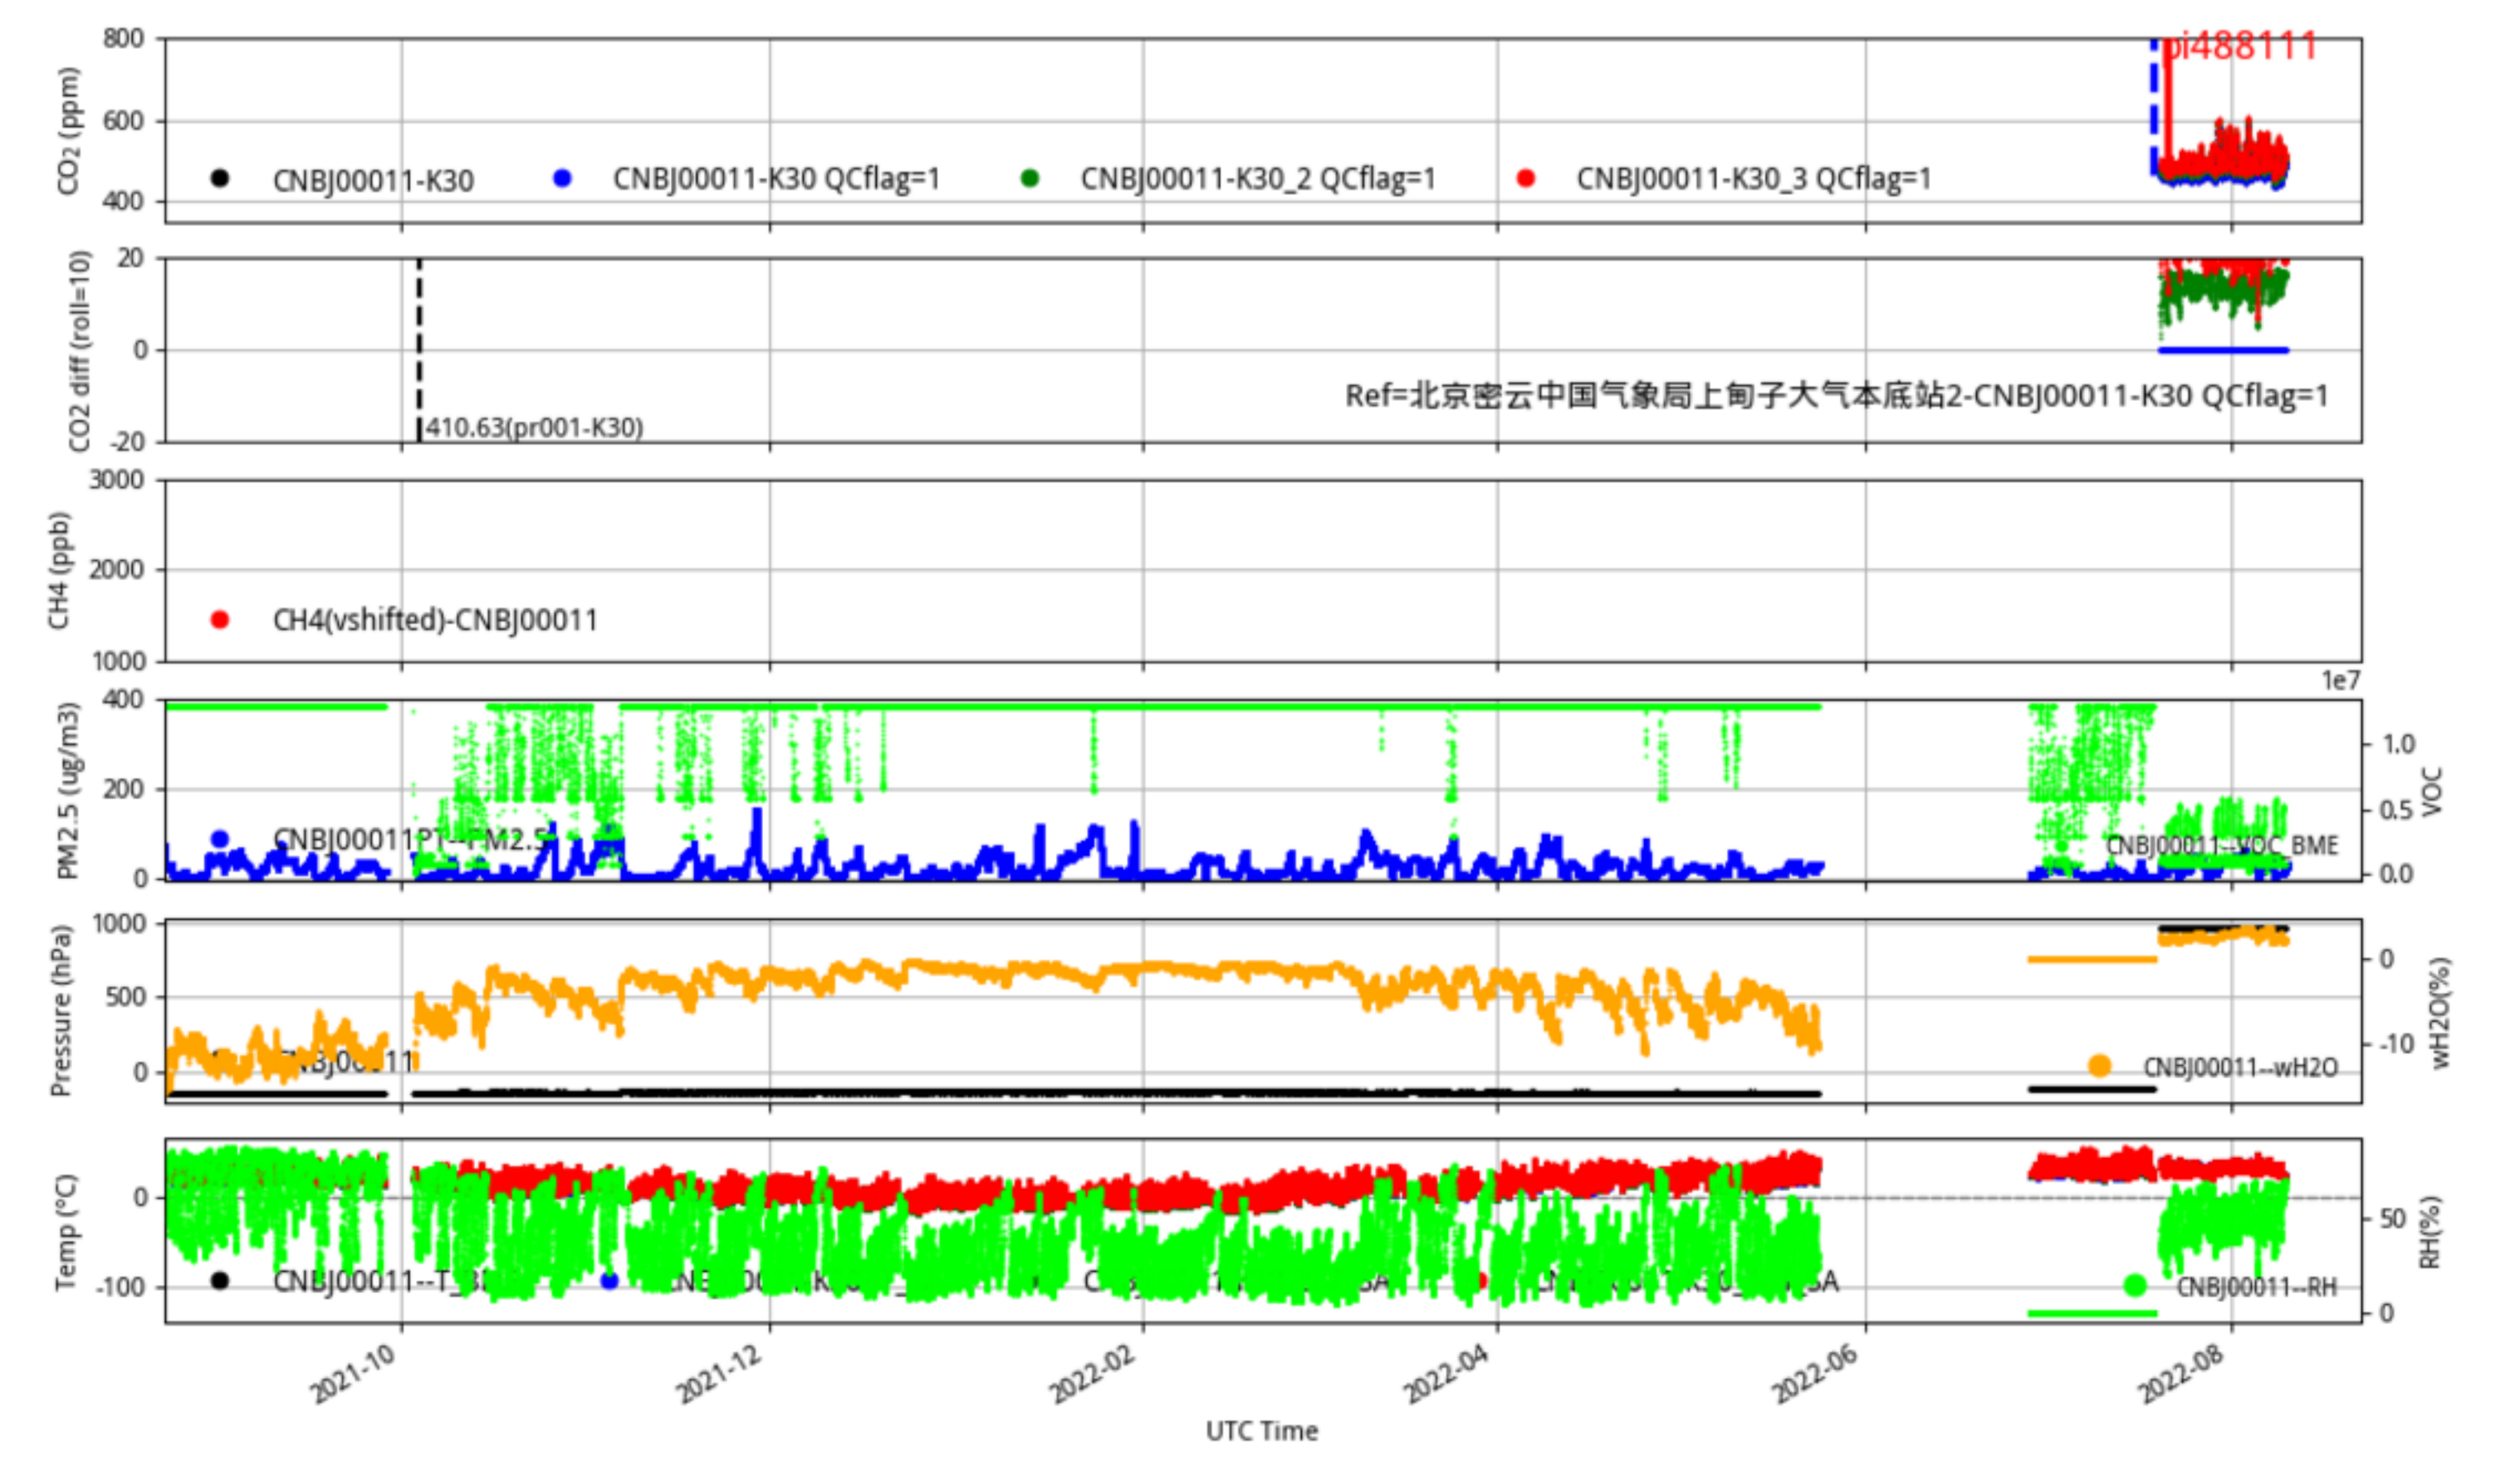

CNBj00009 JJJ\_station tenmin/L2.1 CNBj00009--365-days

Plot created: 2022-08-22 14:52 UTC

CNBj00010 JJJ\_station tenmin/L2.1 CNBj00010--365-days

Plot created: 2022-08-22 14:53 UTC

CNBj00011 JJJ\_station tenmin/L2.1 CNBj00011--365-days