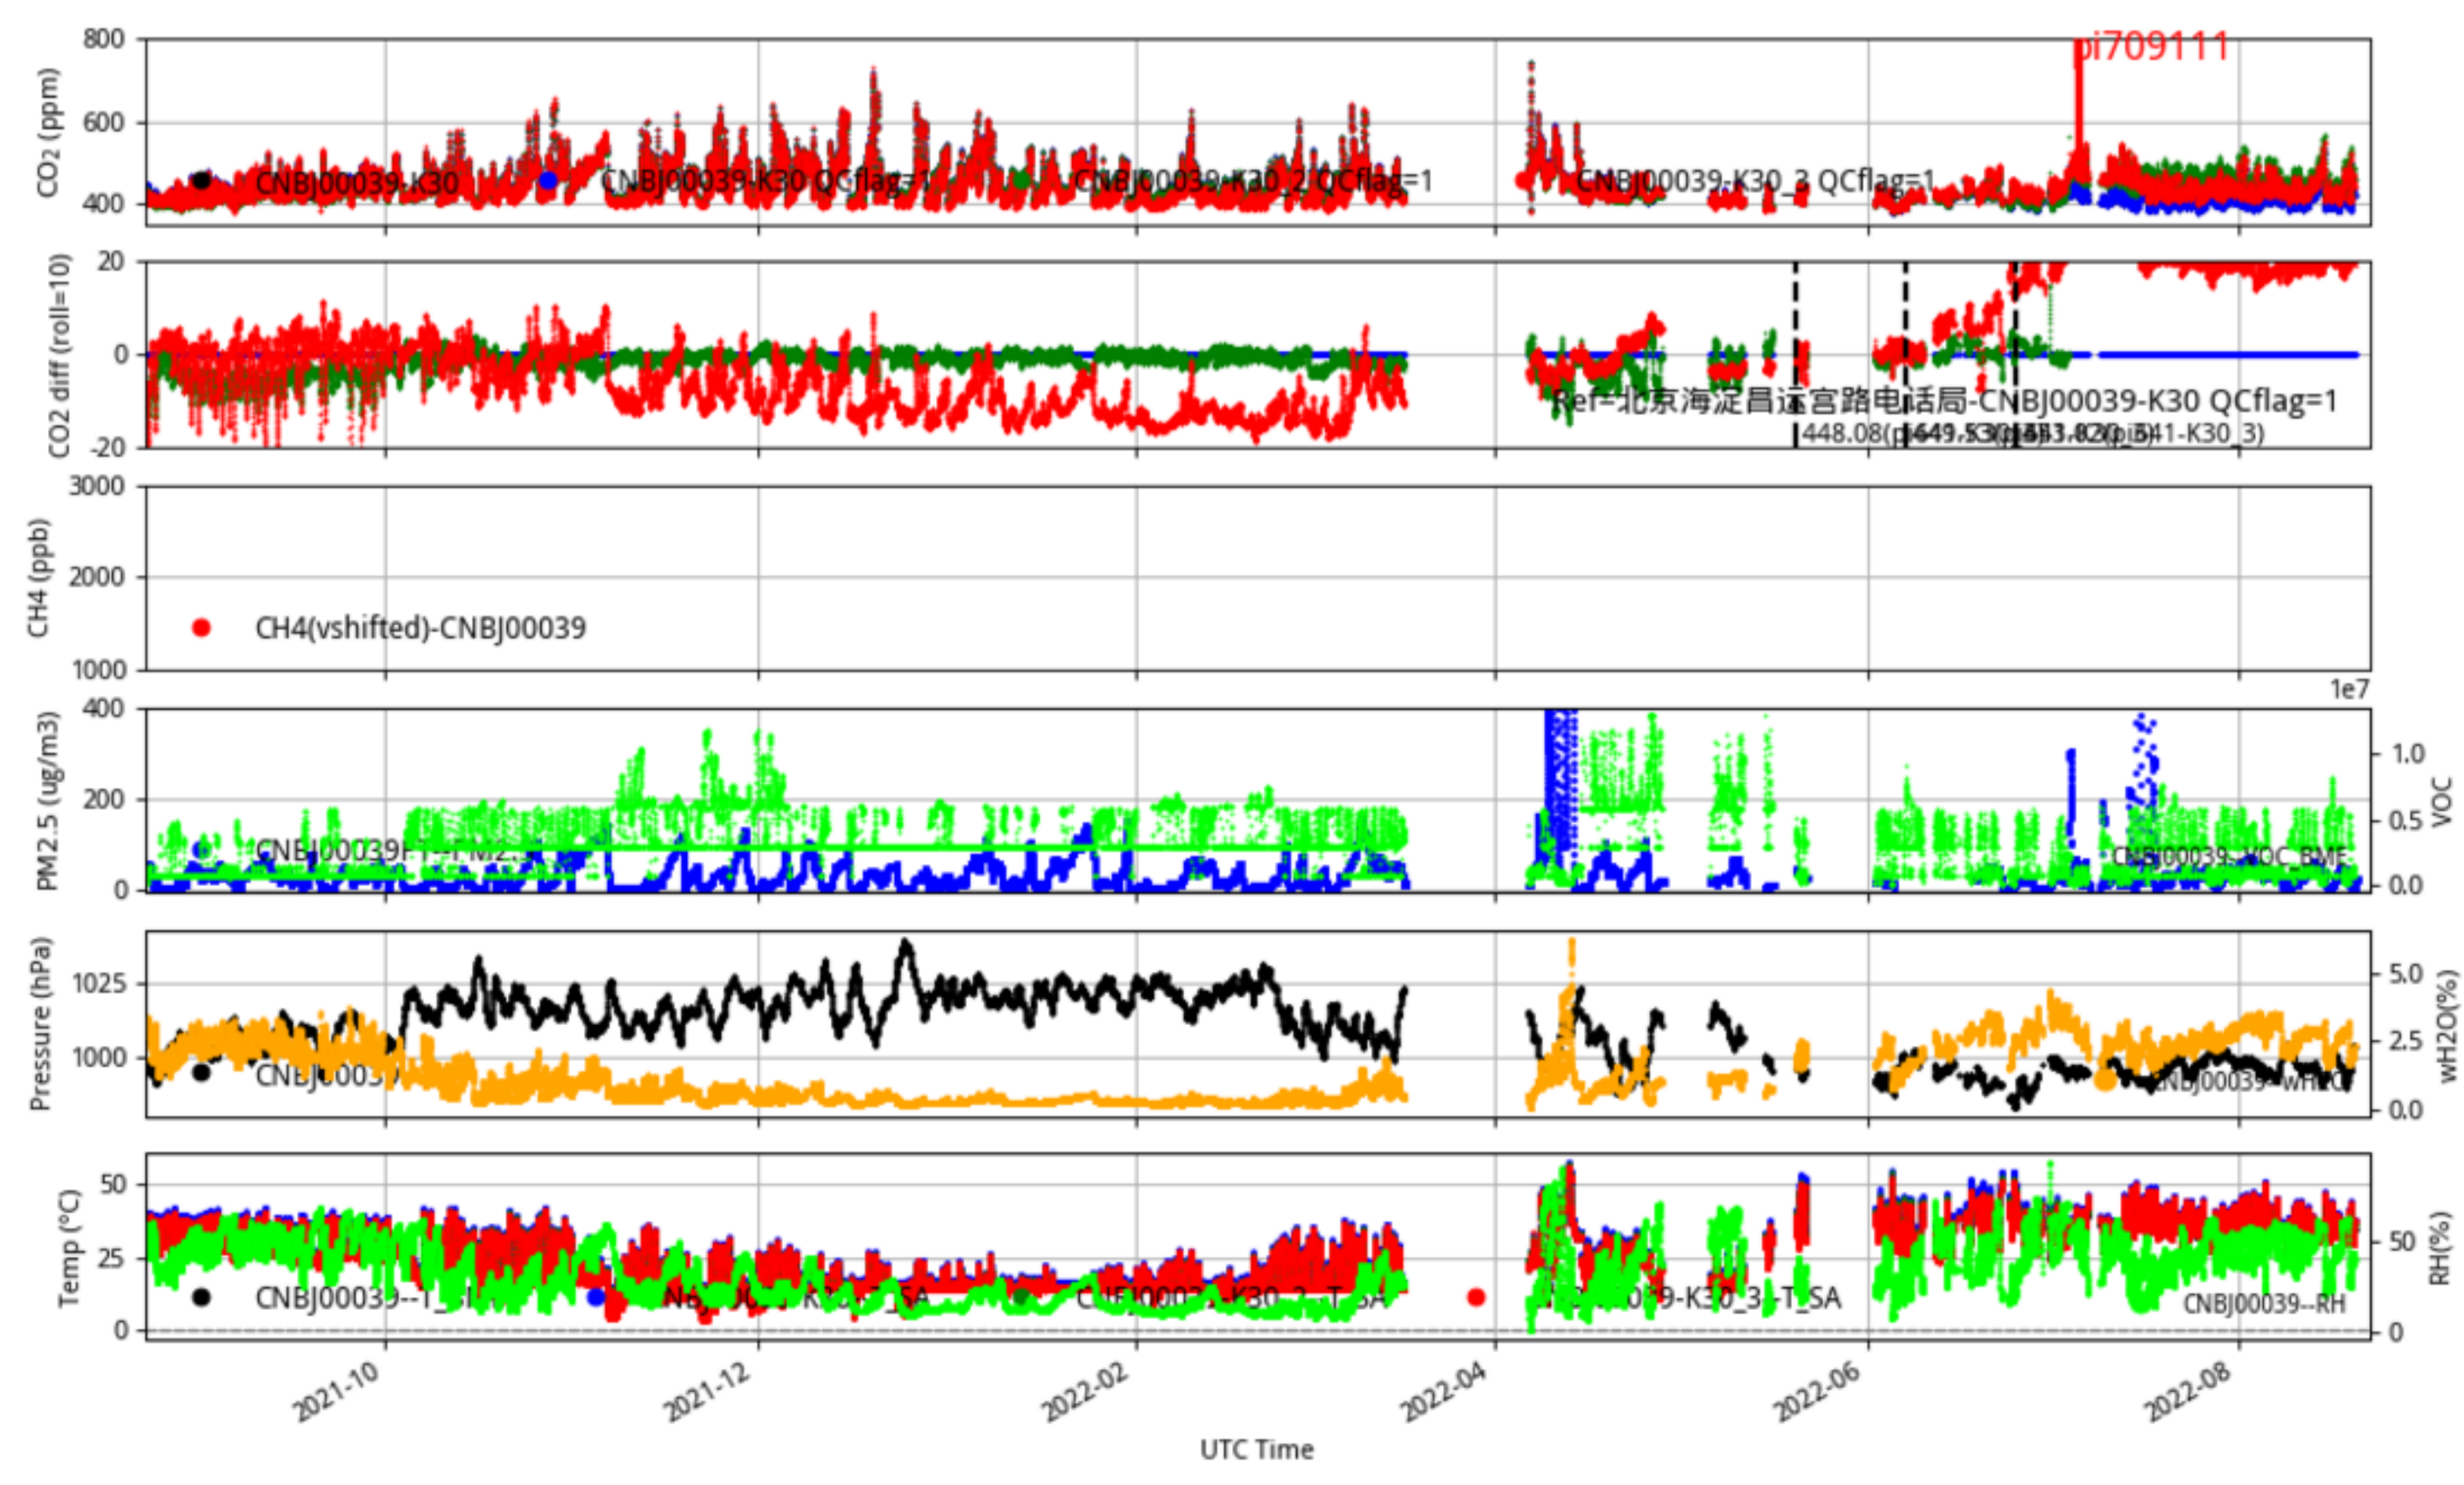

CNBj00039 JJJ_station tenmin/L2.1 CNBj00039--365-days

Plot created: 2022-08-22 15:21 UTC