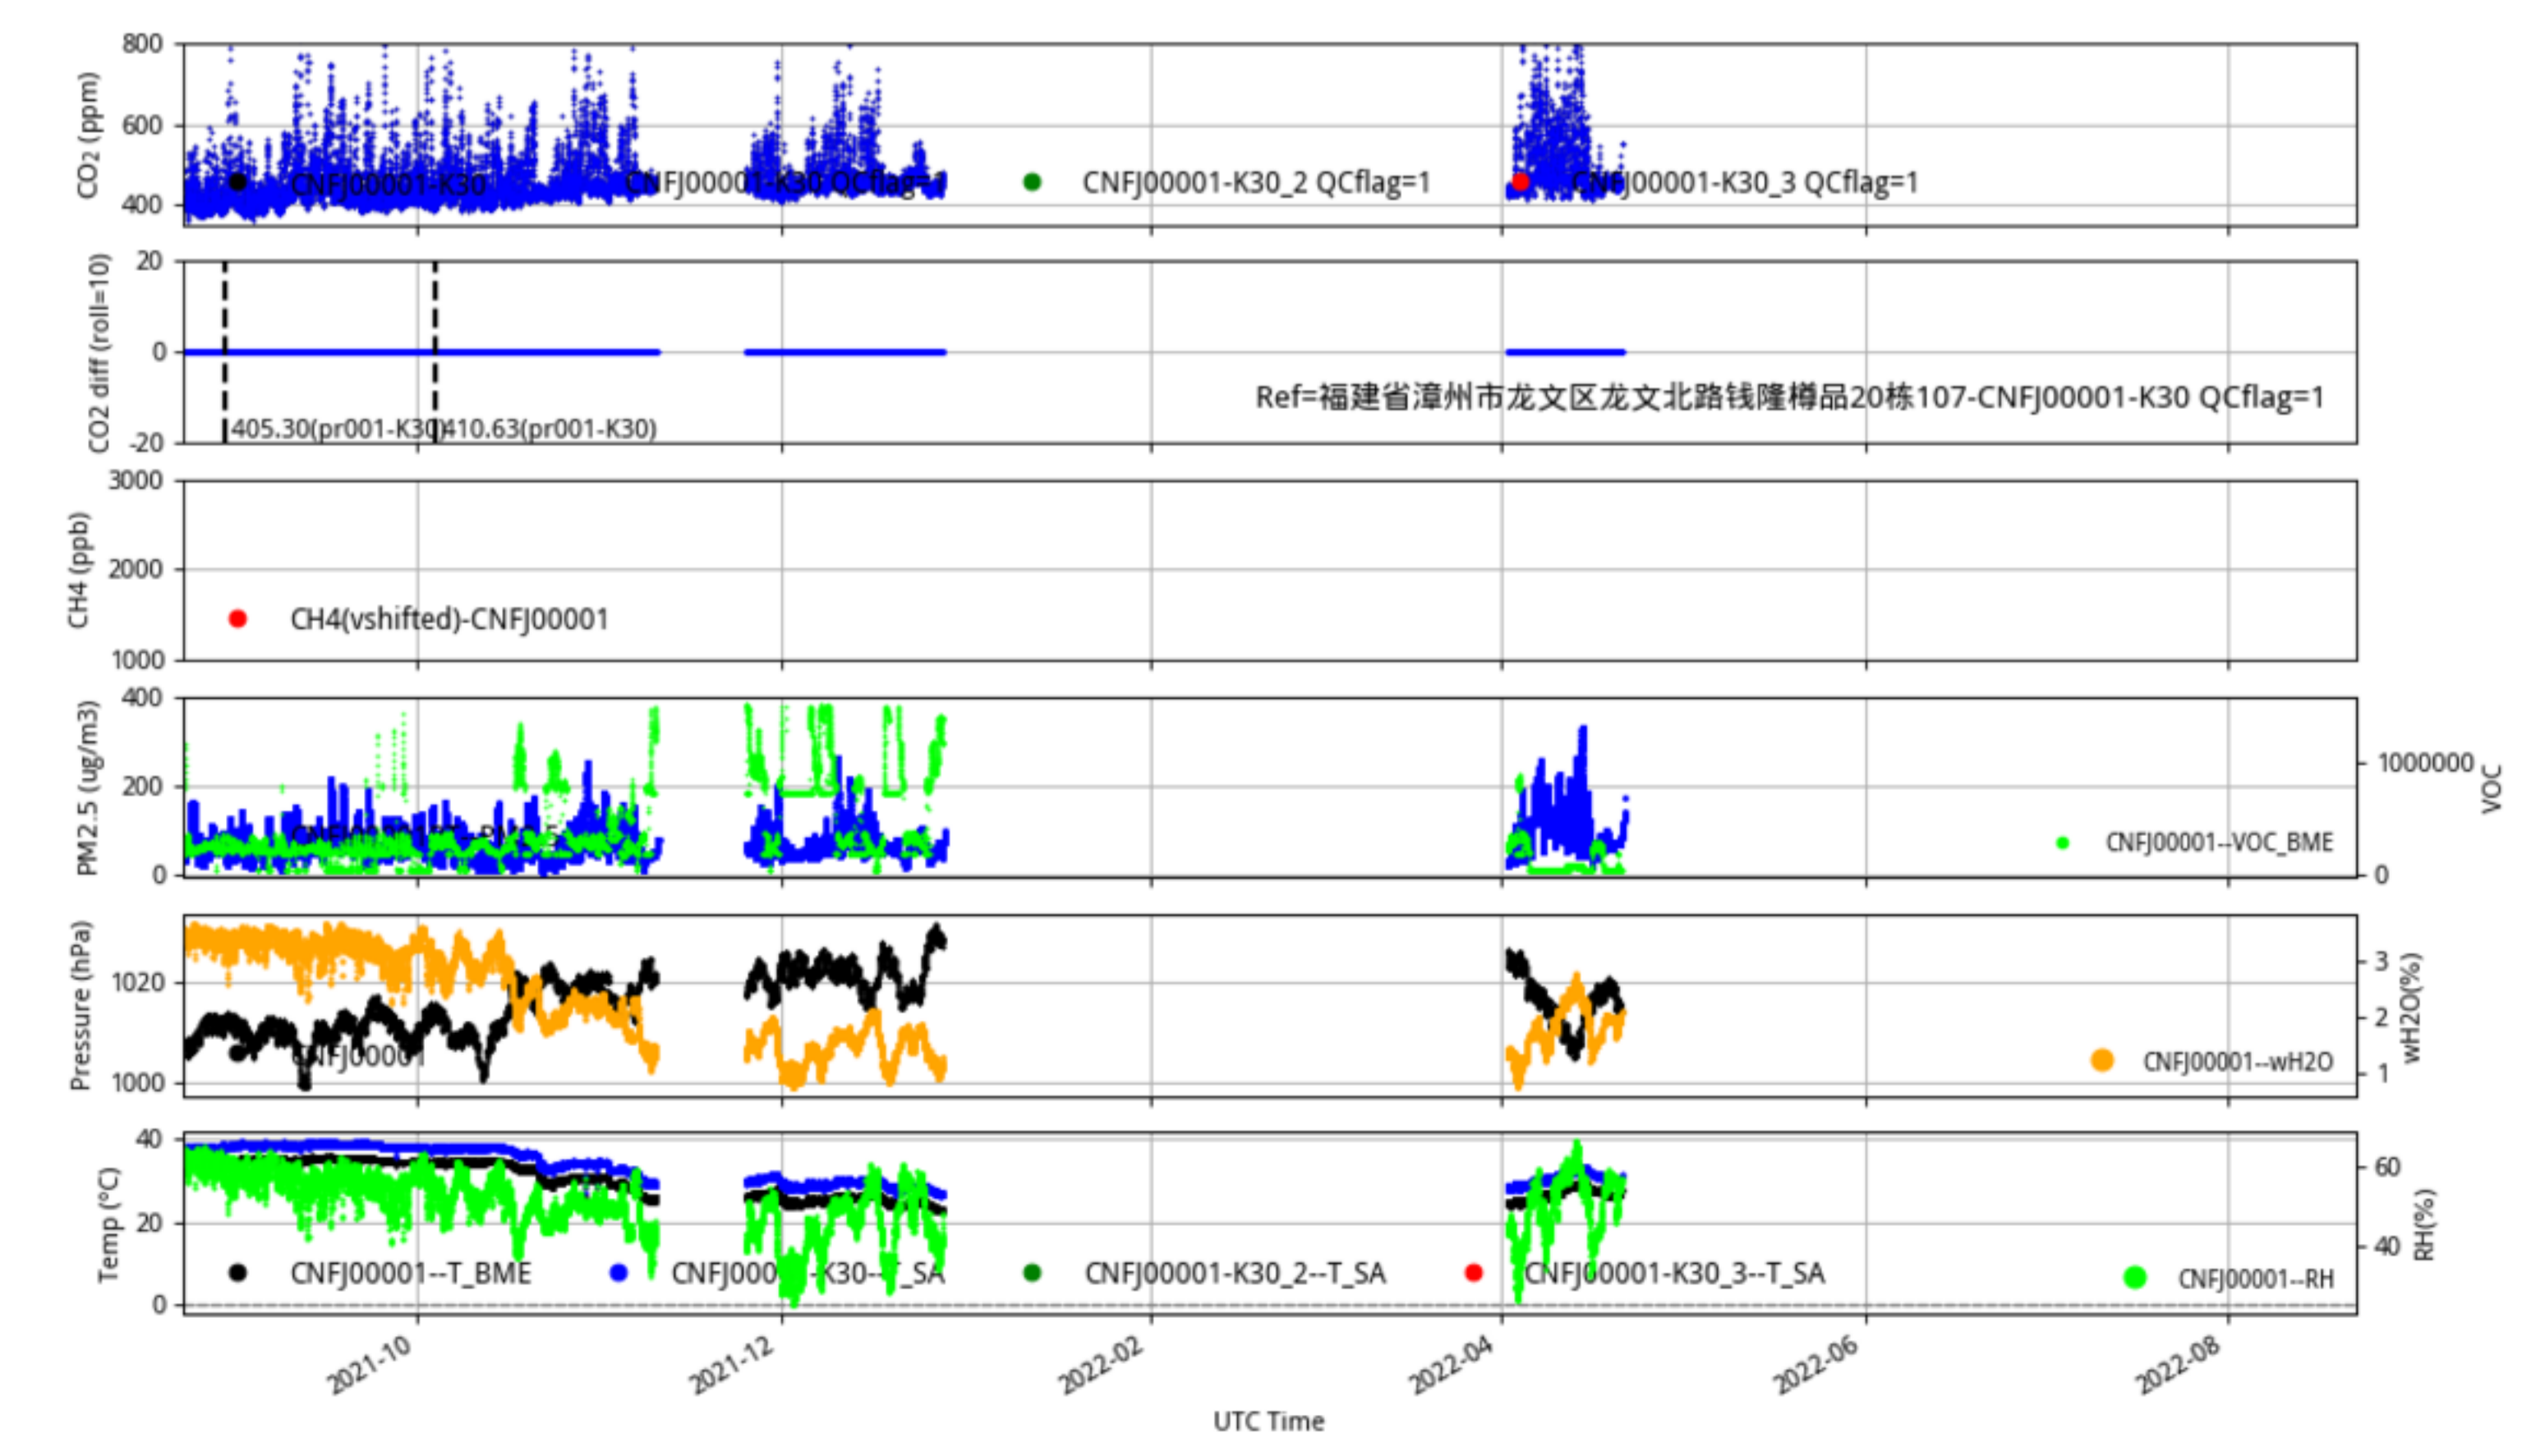

CNFj00001 JJJ_station tenmin/L2.1 CNFj00001--365-days

Plot created: 2022-08-22 16:30 UTC