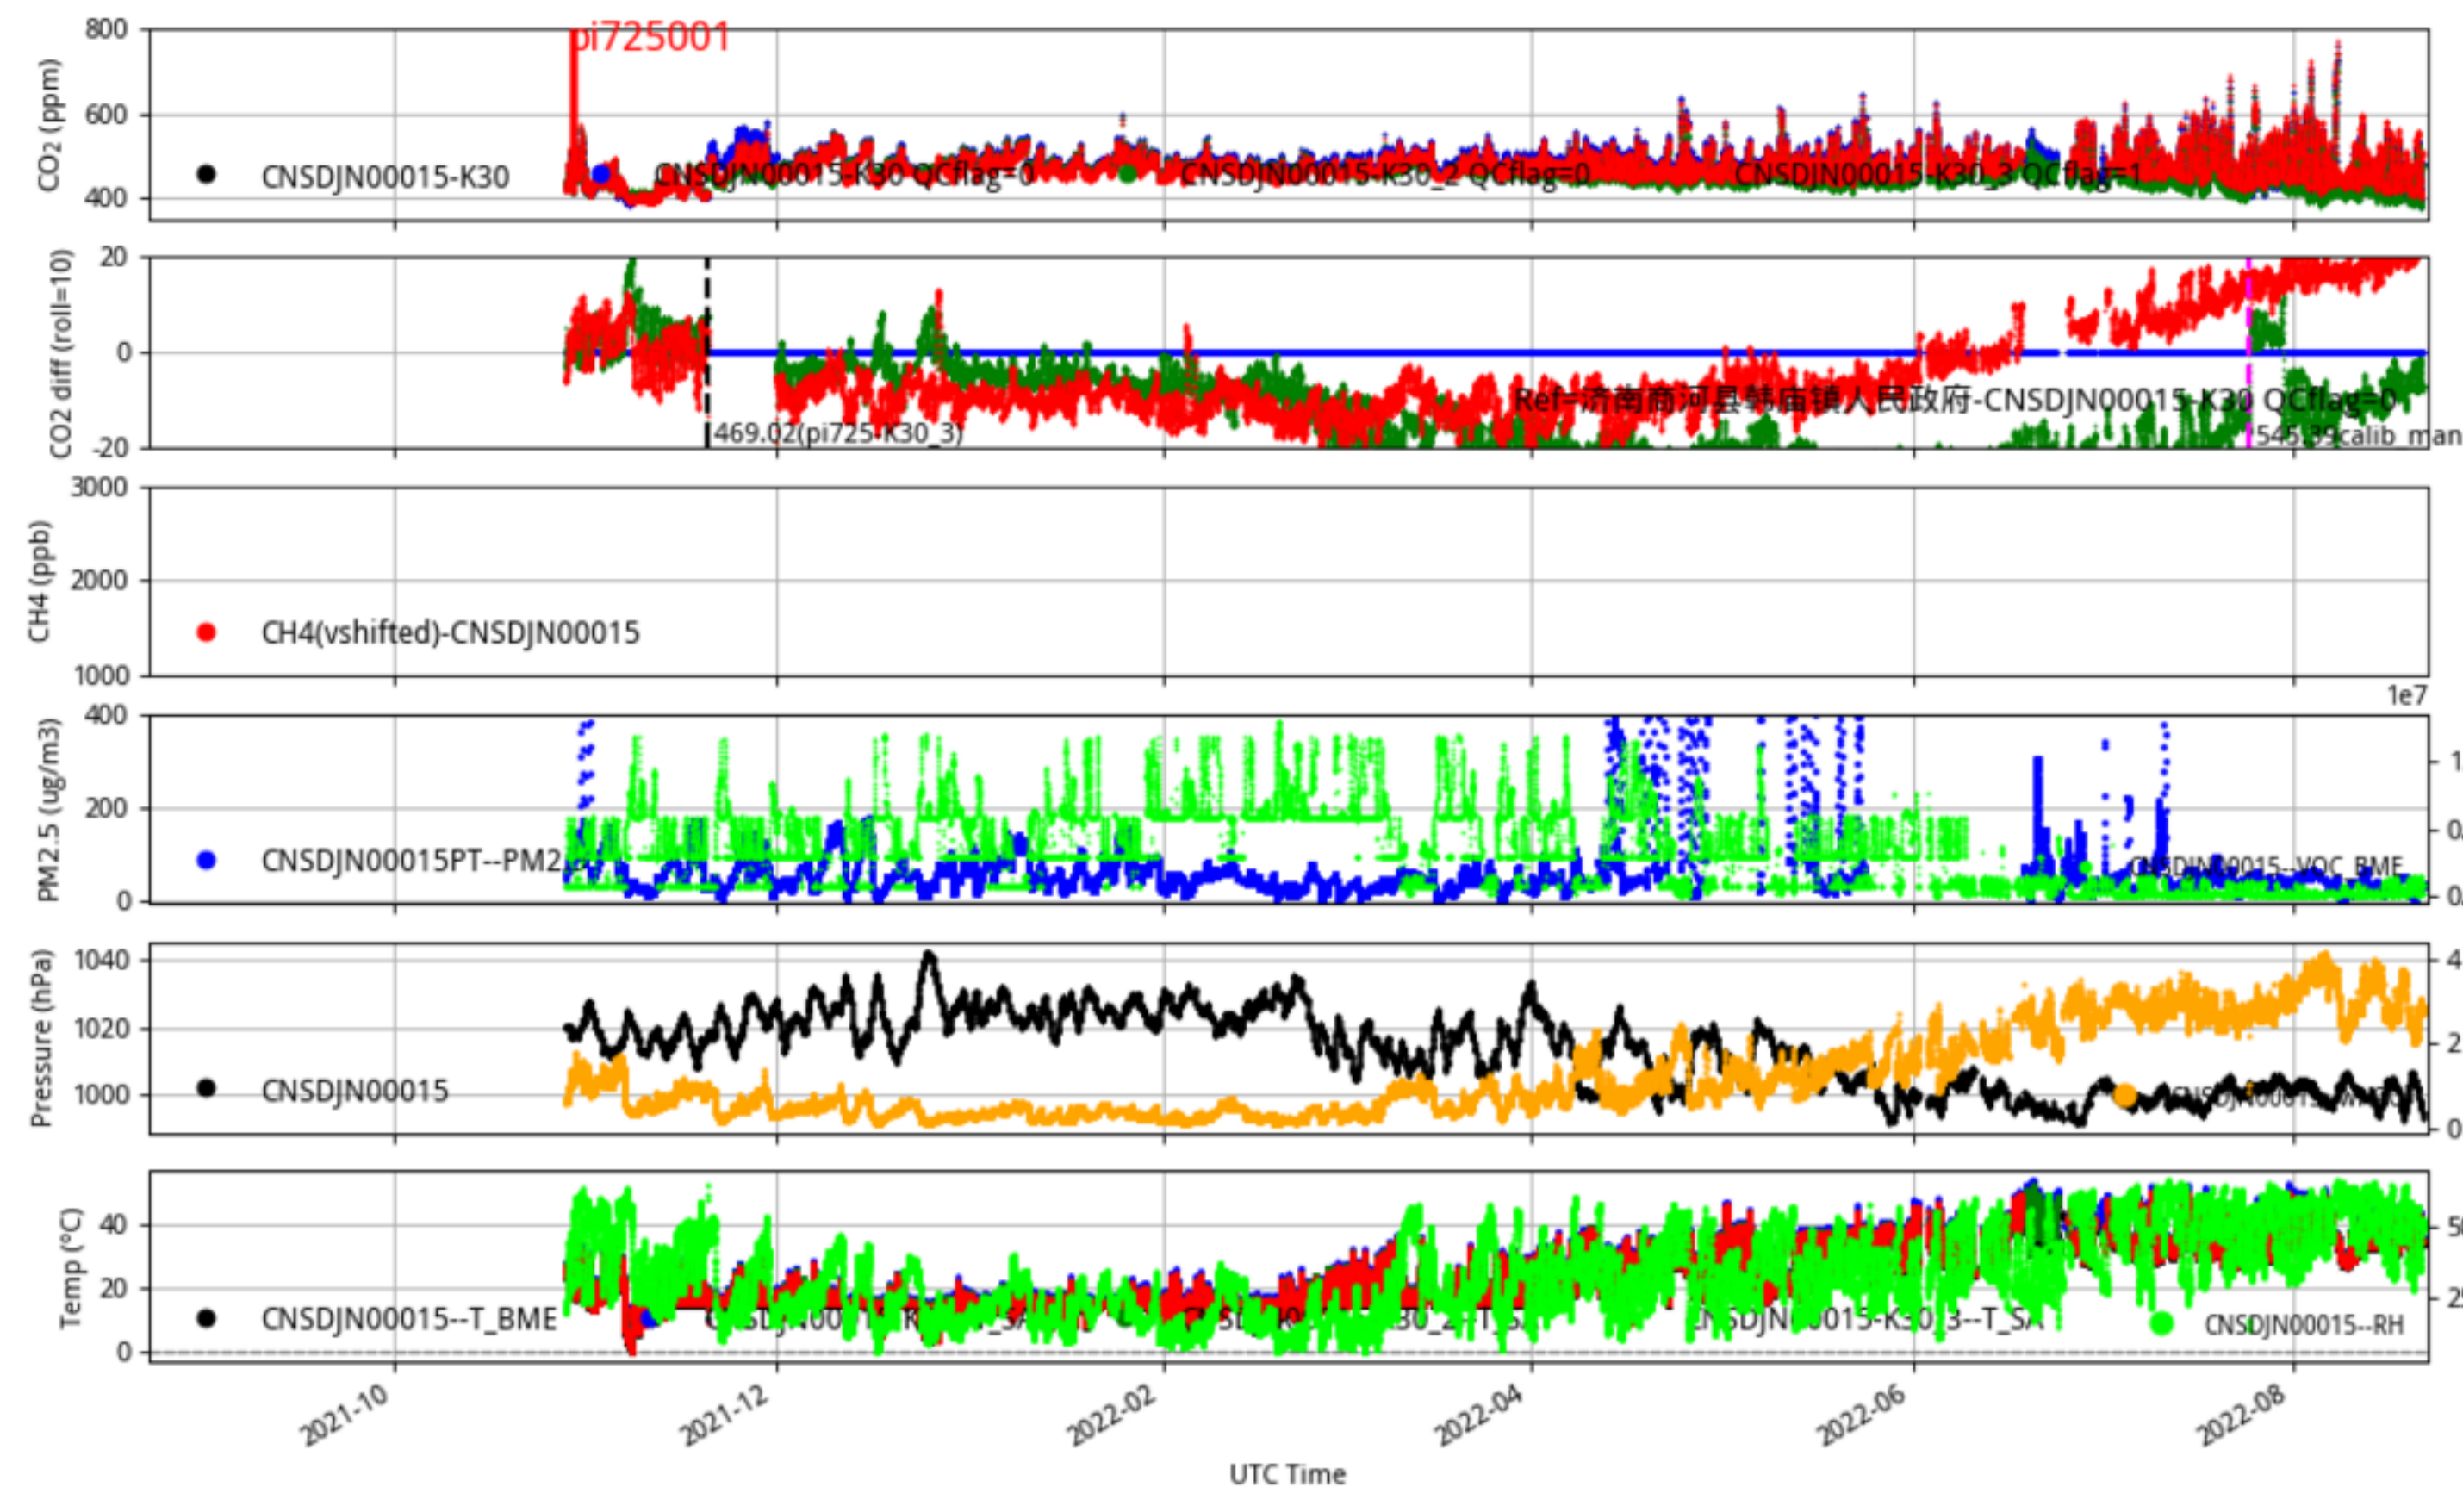

all_site_plot3_longtime.pdf

CNSDJN00015 JJJ_station tenmin/L2.1 CNSDJN00015--365-days

Plot created: 2022-08-22 16:52 UTC