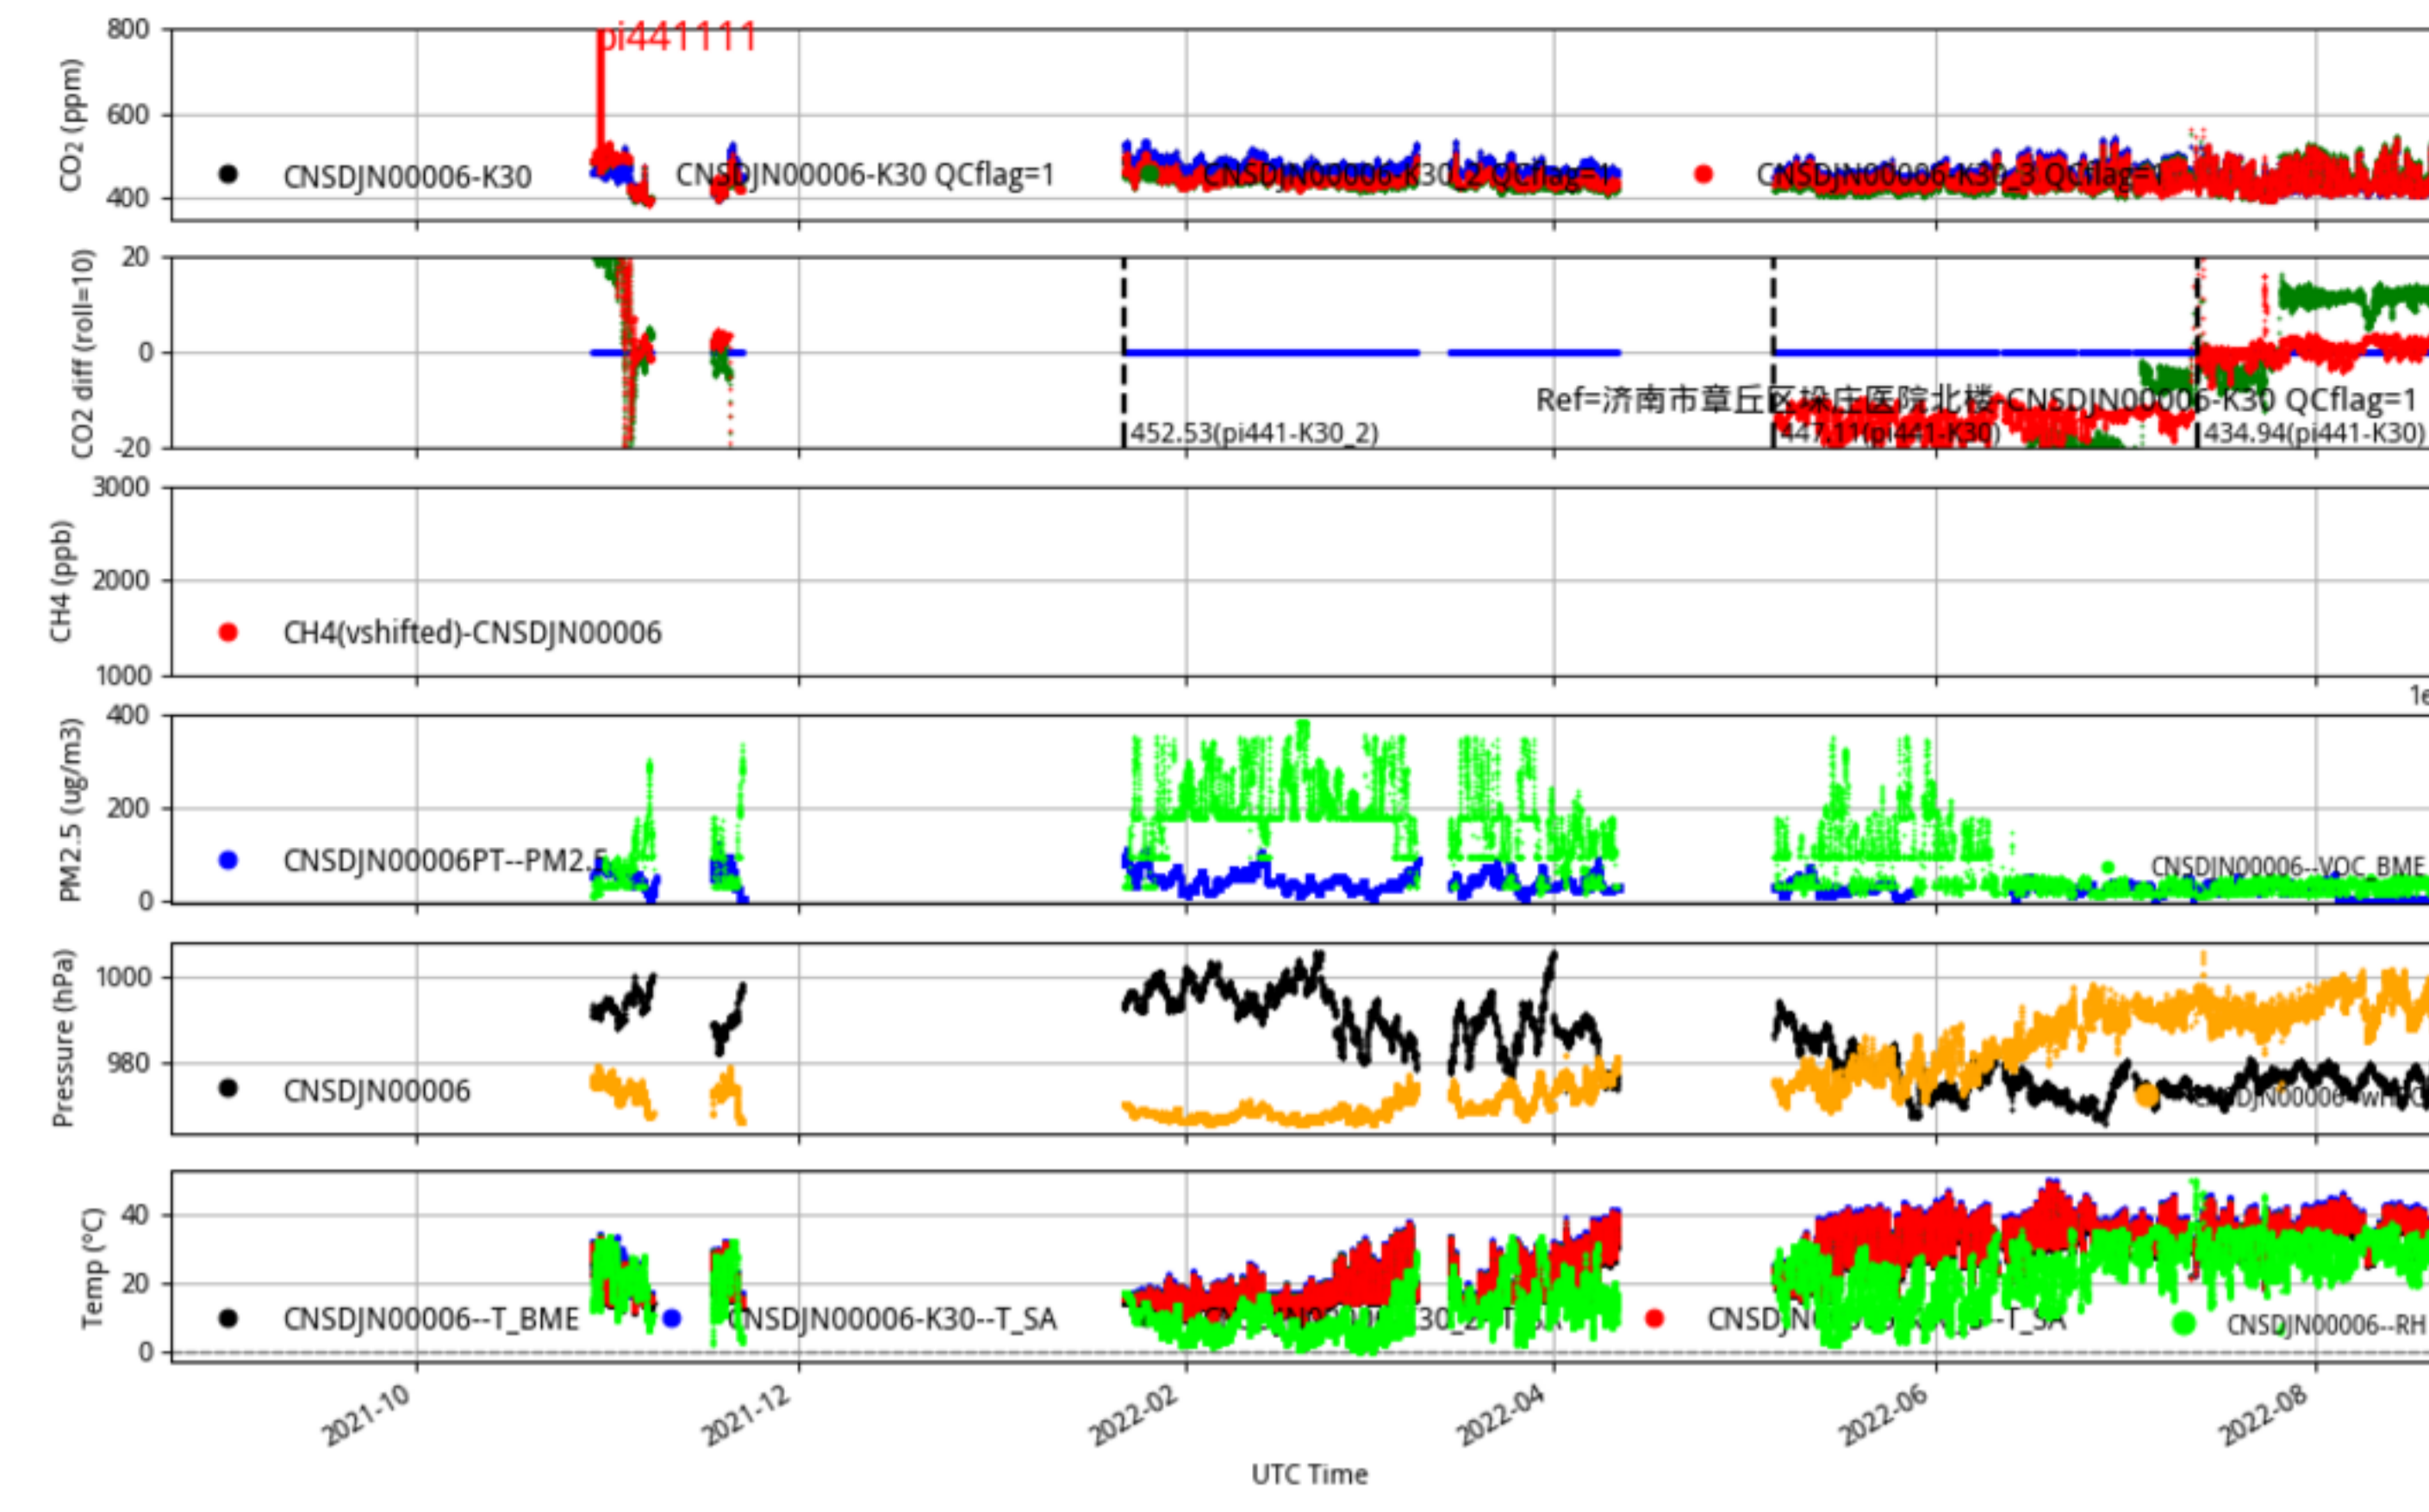

### CNSDJN00004 JJJ\_station tenmin/L2.1 CNSDJN00004--365-days

Plot created: 2022-08-22 16:45 UTC

CNSDJN00005 JJJ\_station tenmin/L2.1 CNSDJN00005--365-days

Plot created: 2022-08-22 16:46 UTC

CNSDJN00006 JJJ\_station tenmin/L2.1 CNSDJN00006--365-days