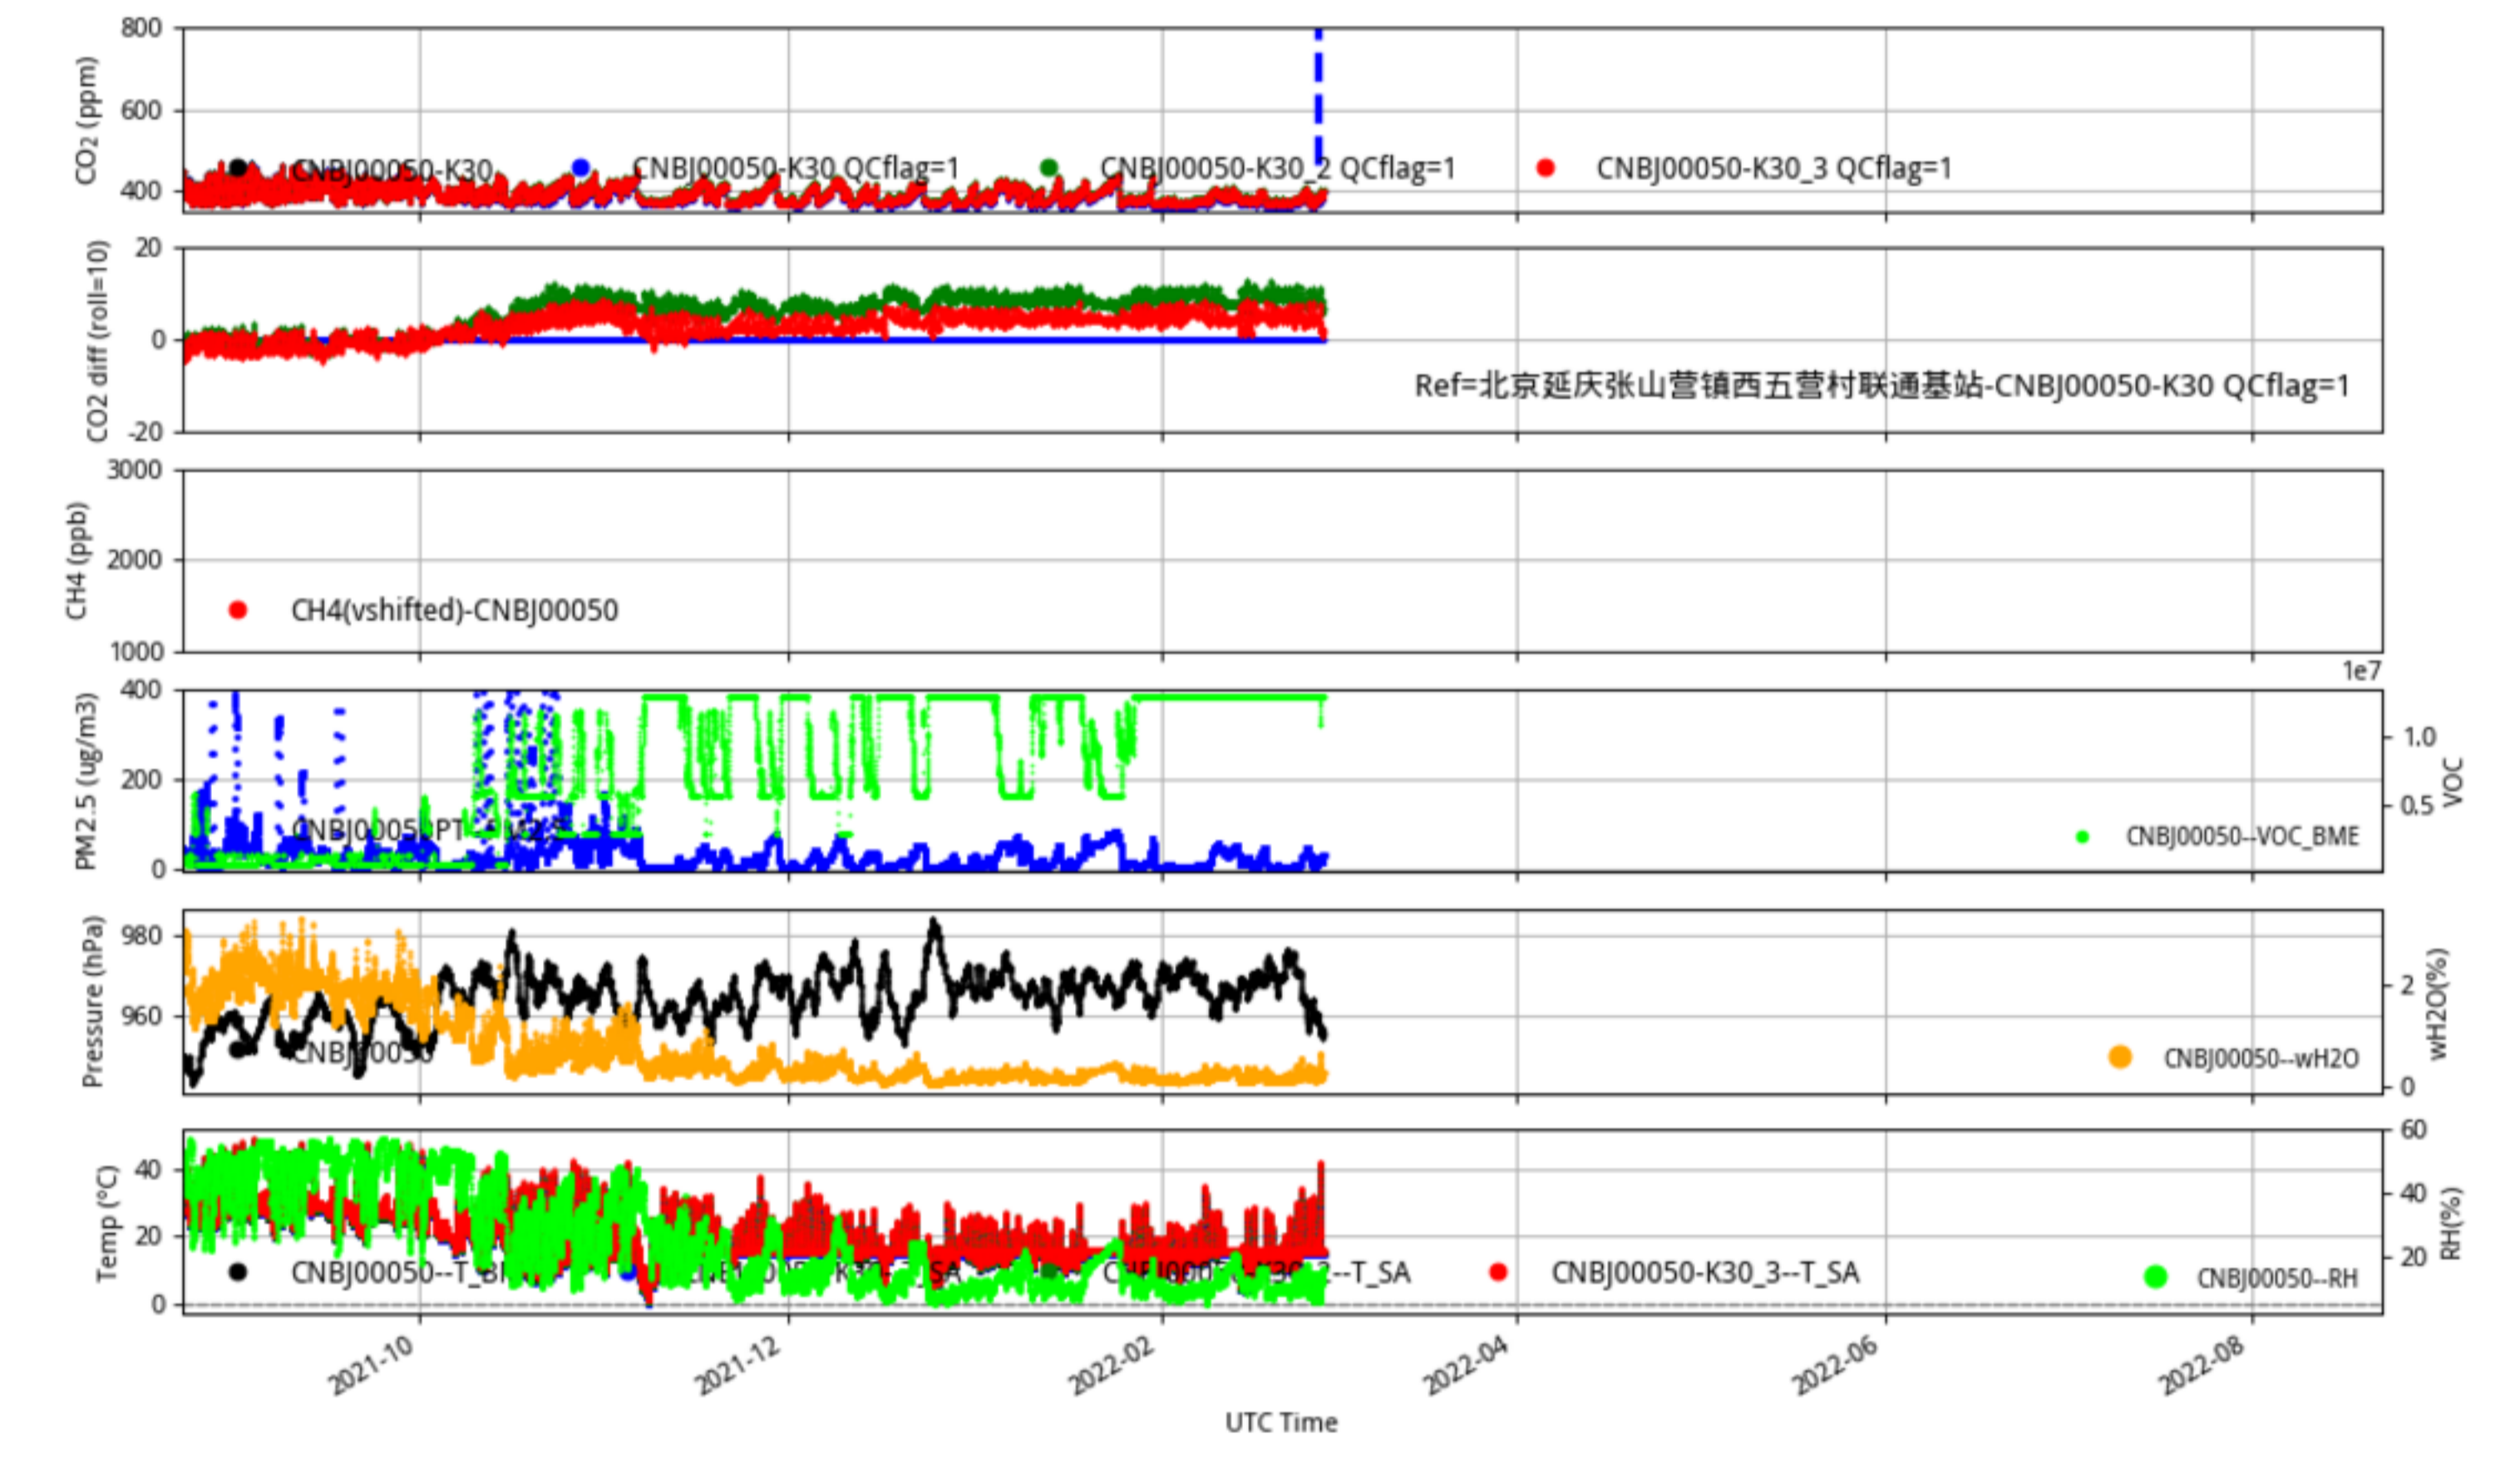

CNBj00050 JJJ_station tenmin/L2.1 CNBj00050--365-days

Plot created: 2022-08-22 15:28 UTC