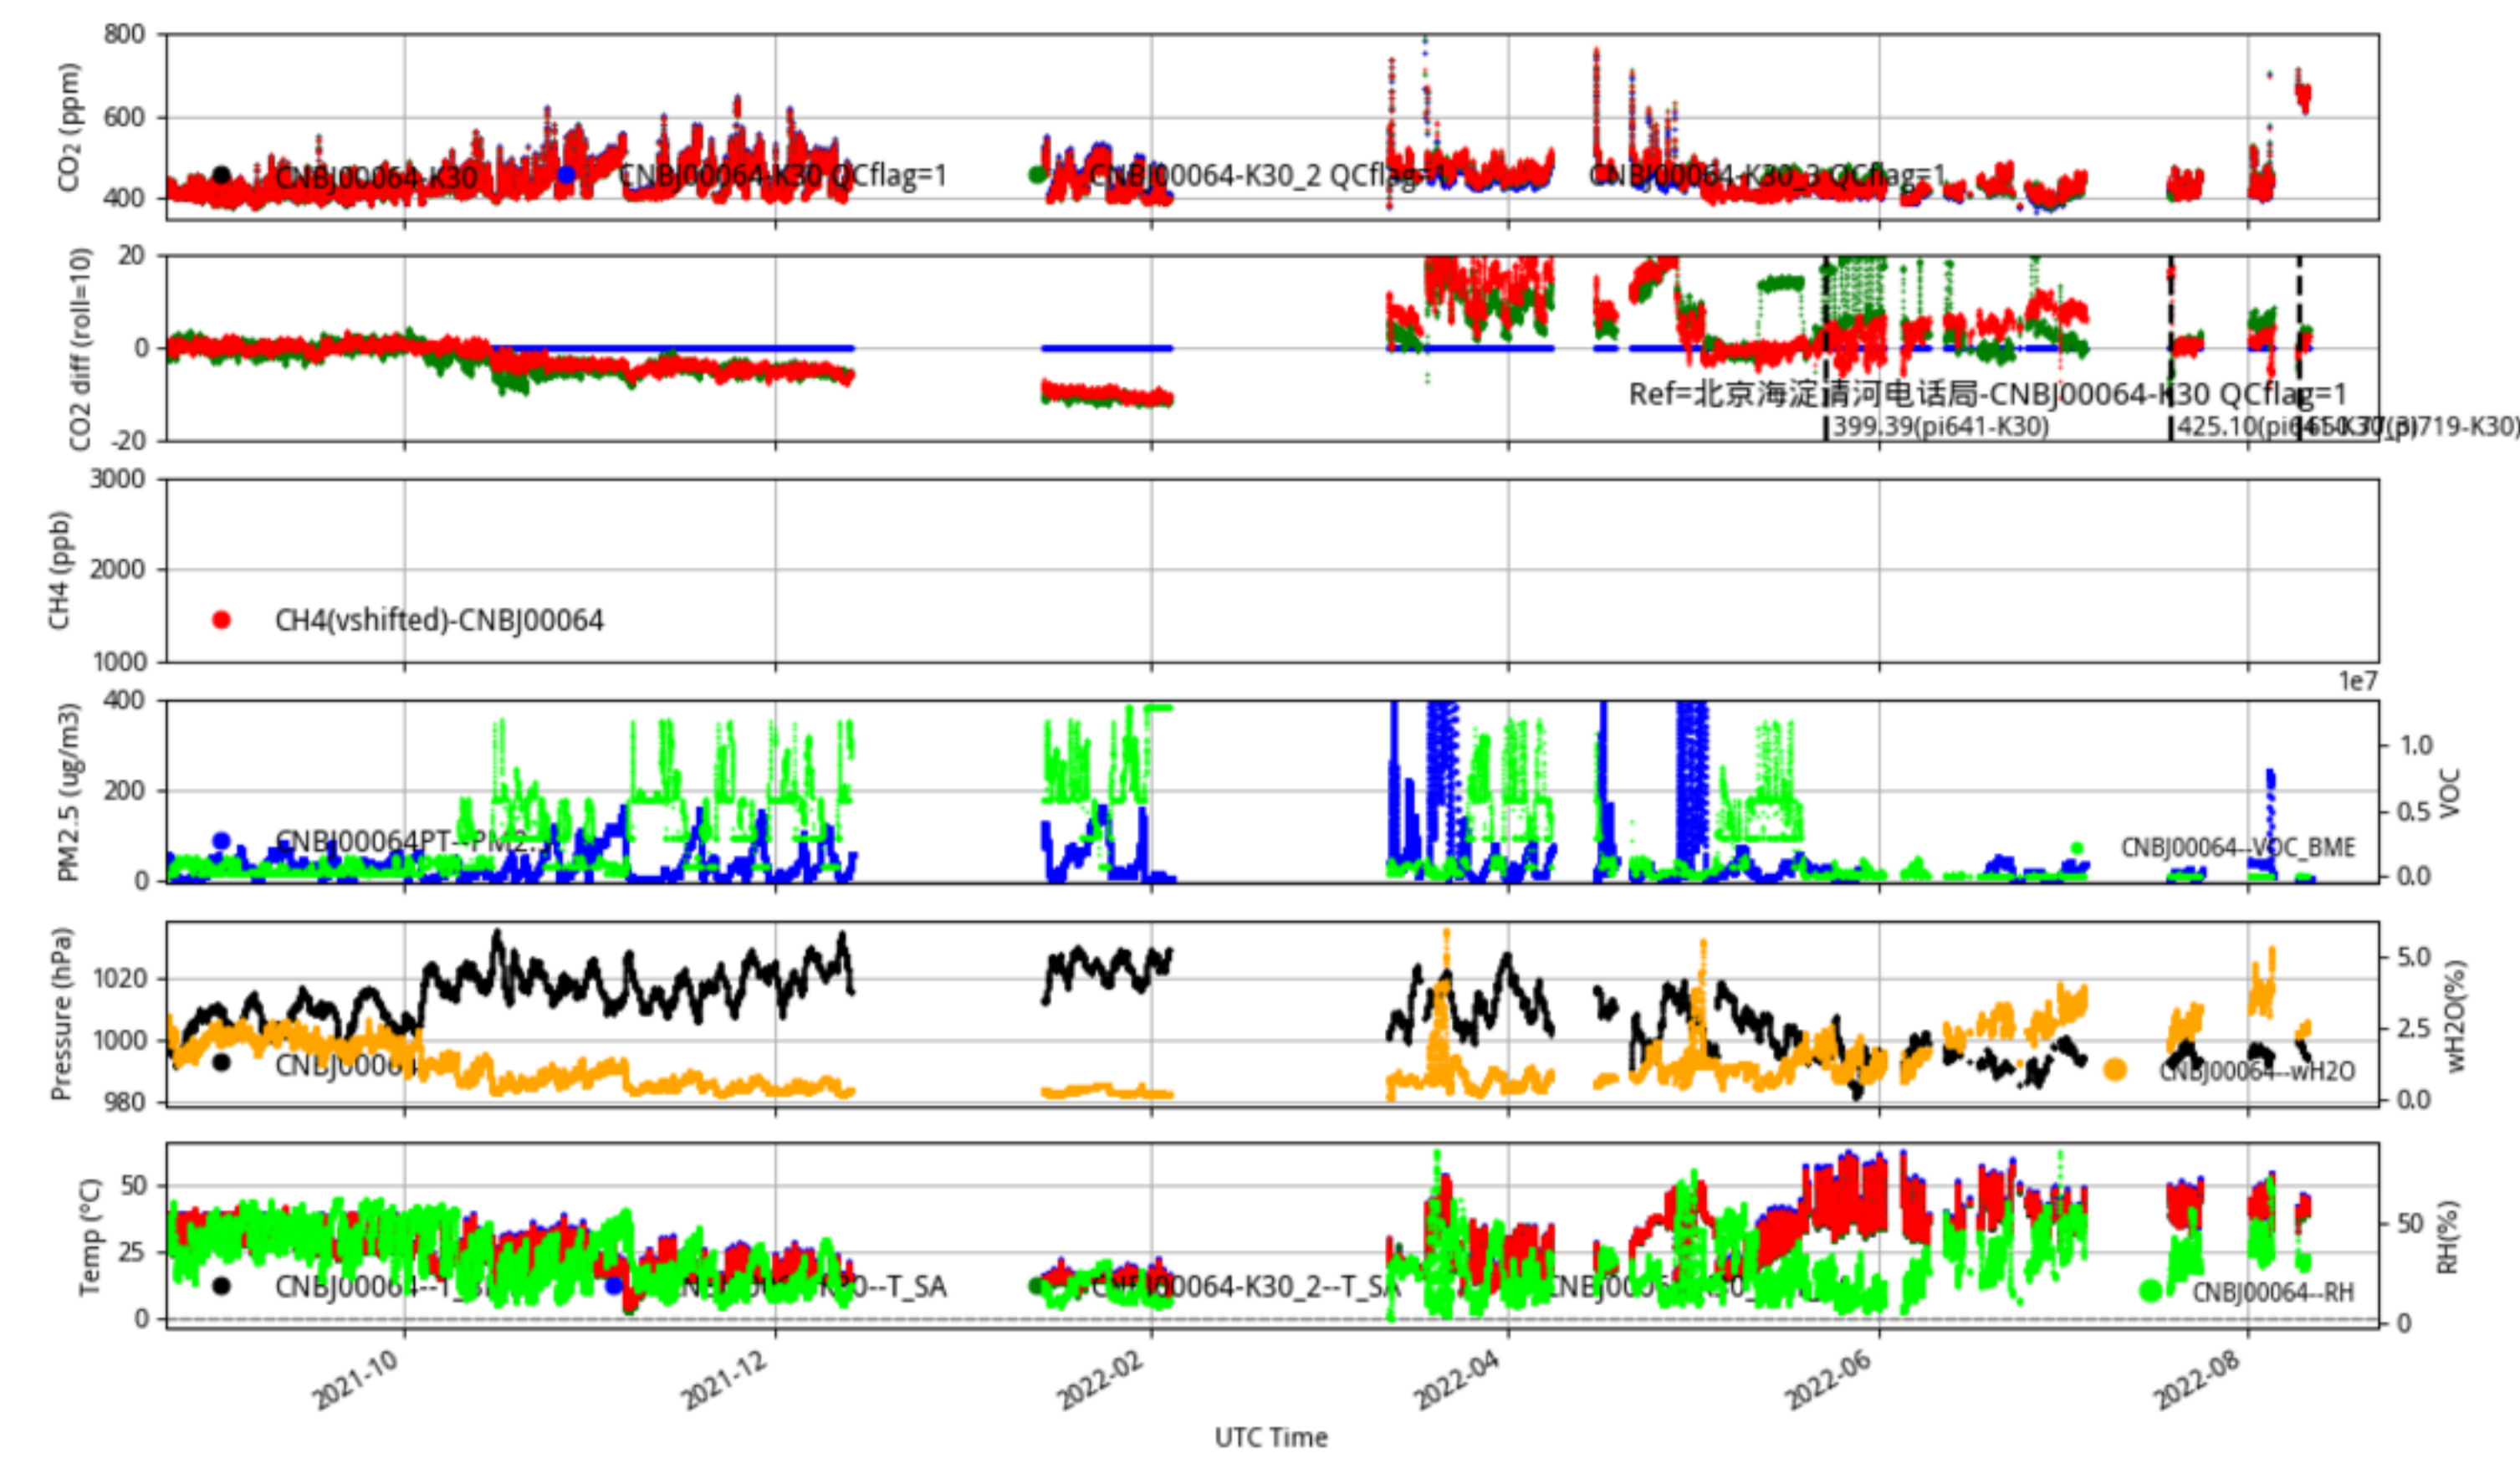

CNBj00064 JJJ_station tenmin/L2.1 CNBJ00064--365-days

Plot created: 2022-08-22 15:40 UTC