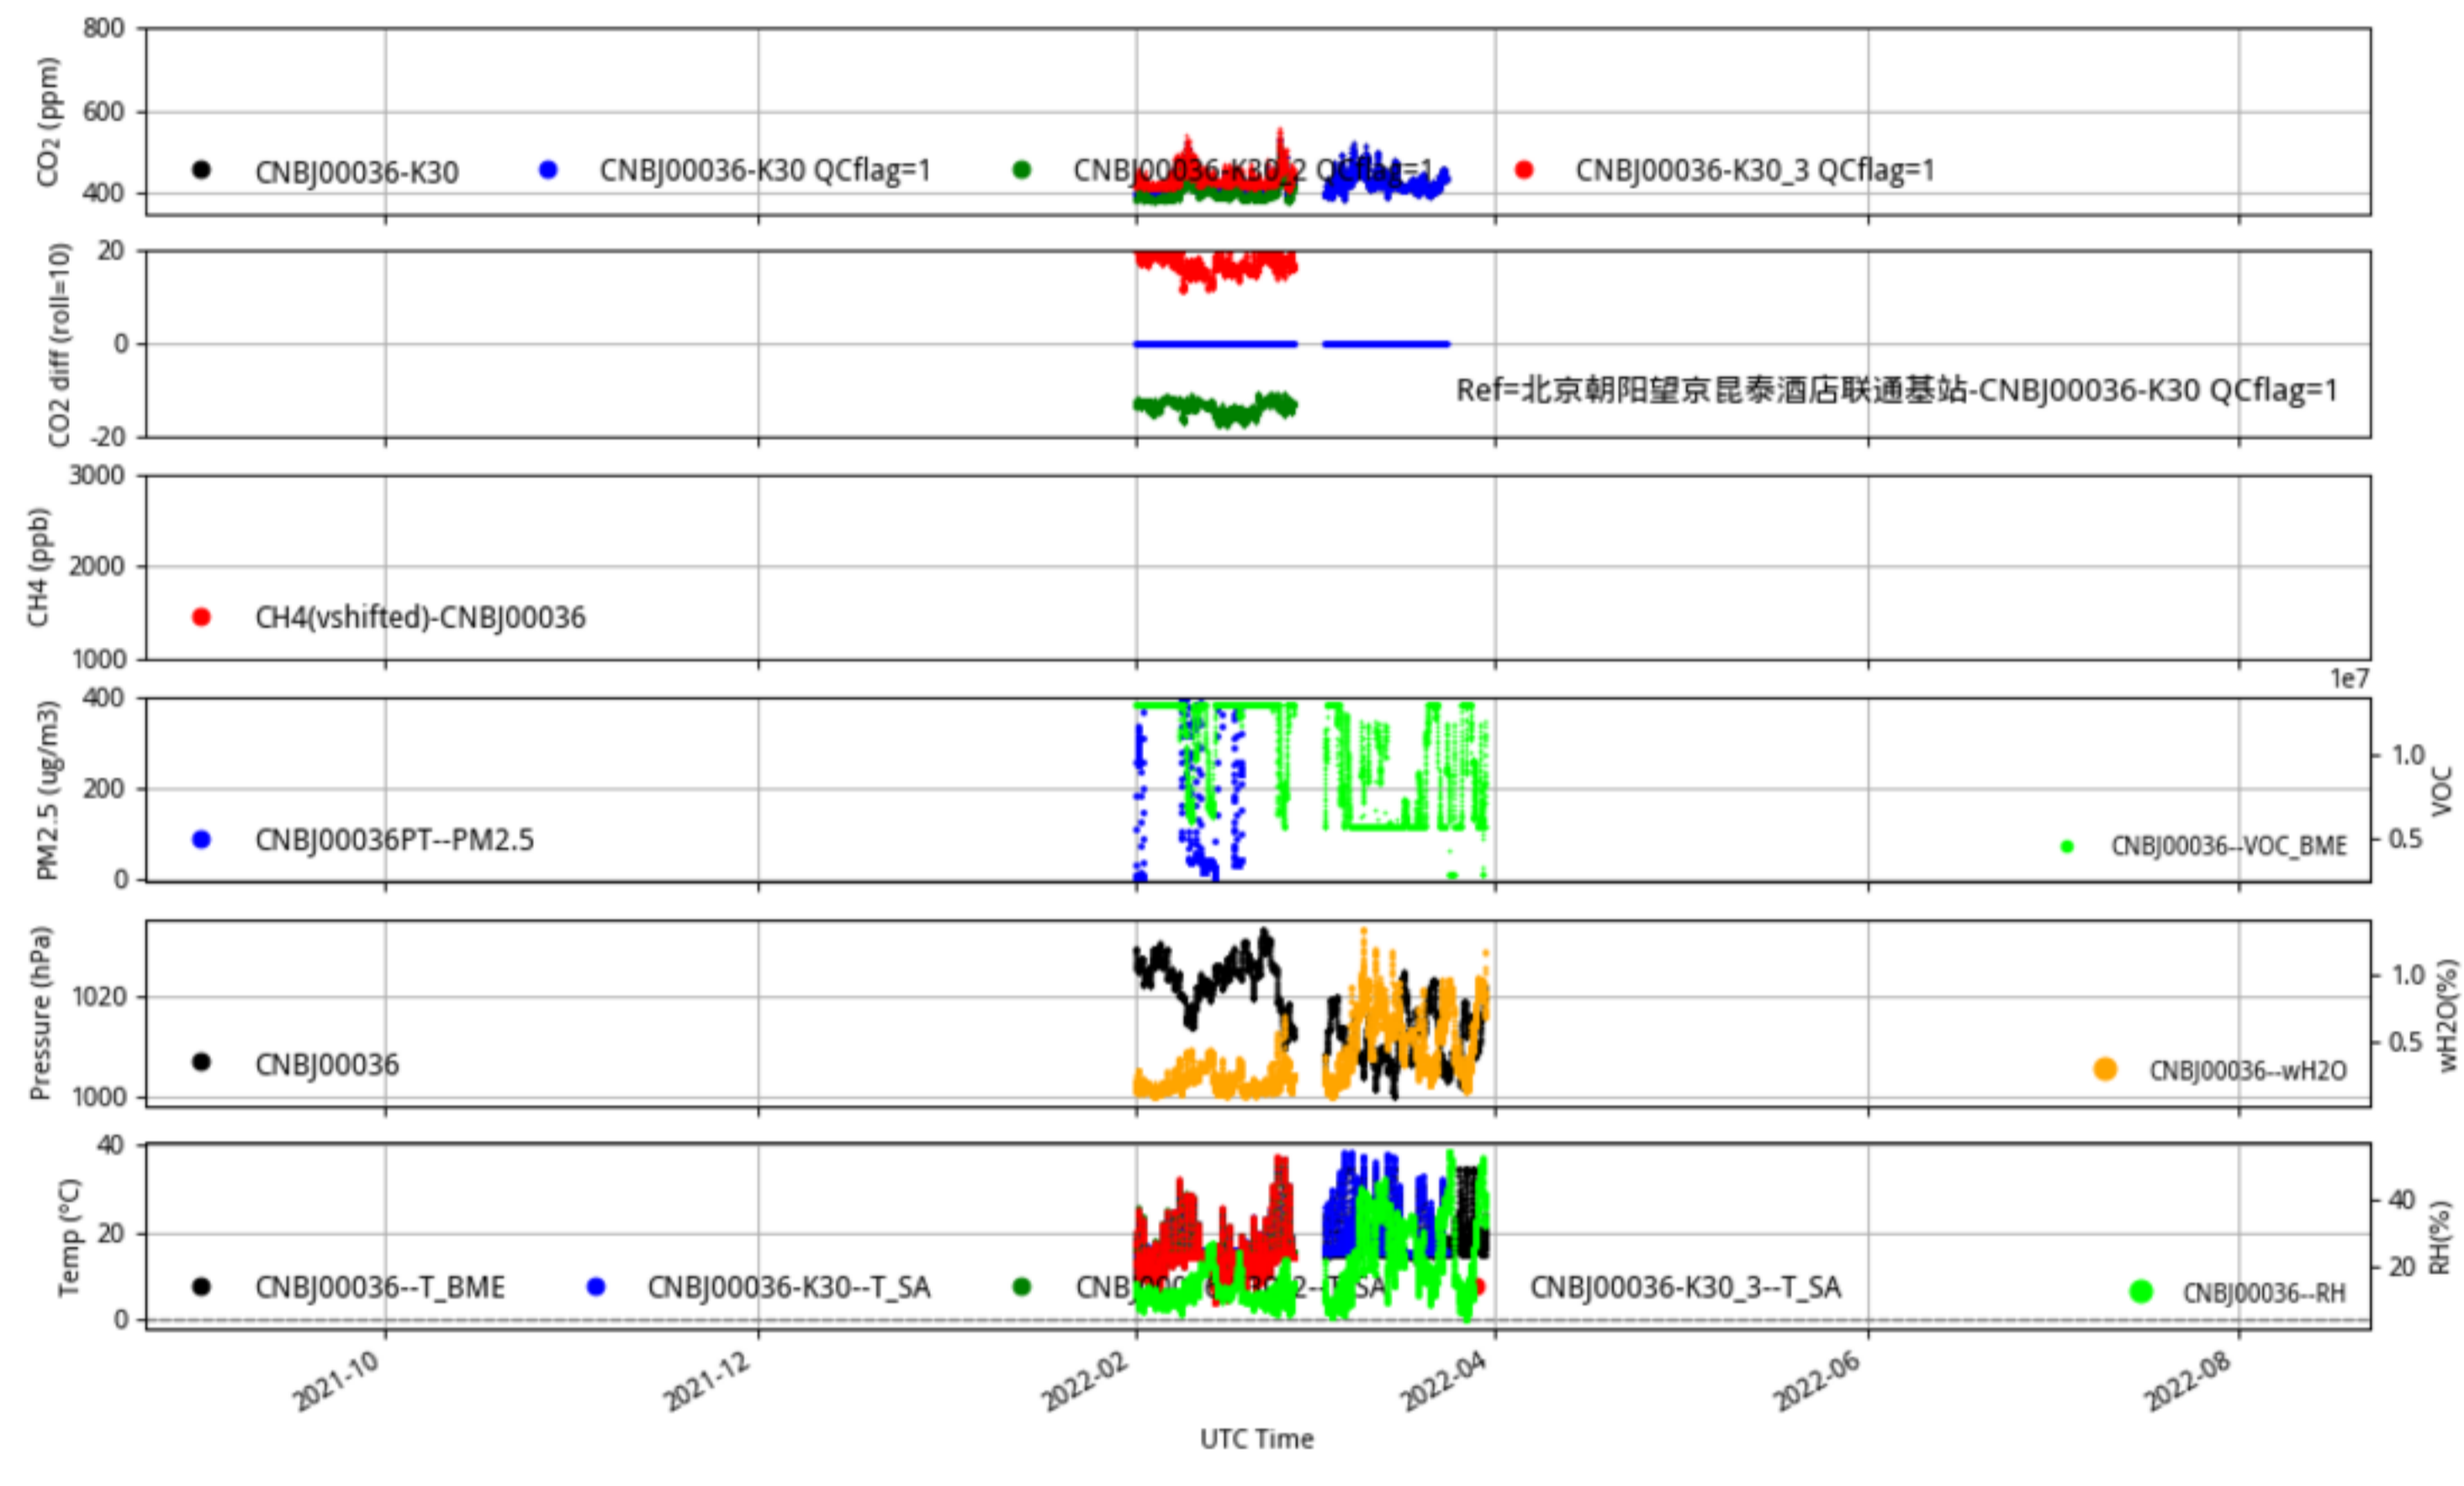

CNBj00036 JJJ_station tenmin/L2.1 CNBj00036--365-days

Plot created: 2022-08-22 15:18 UTC