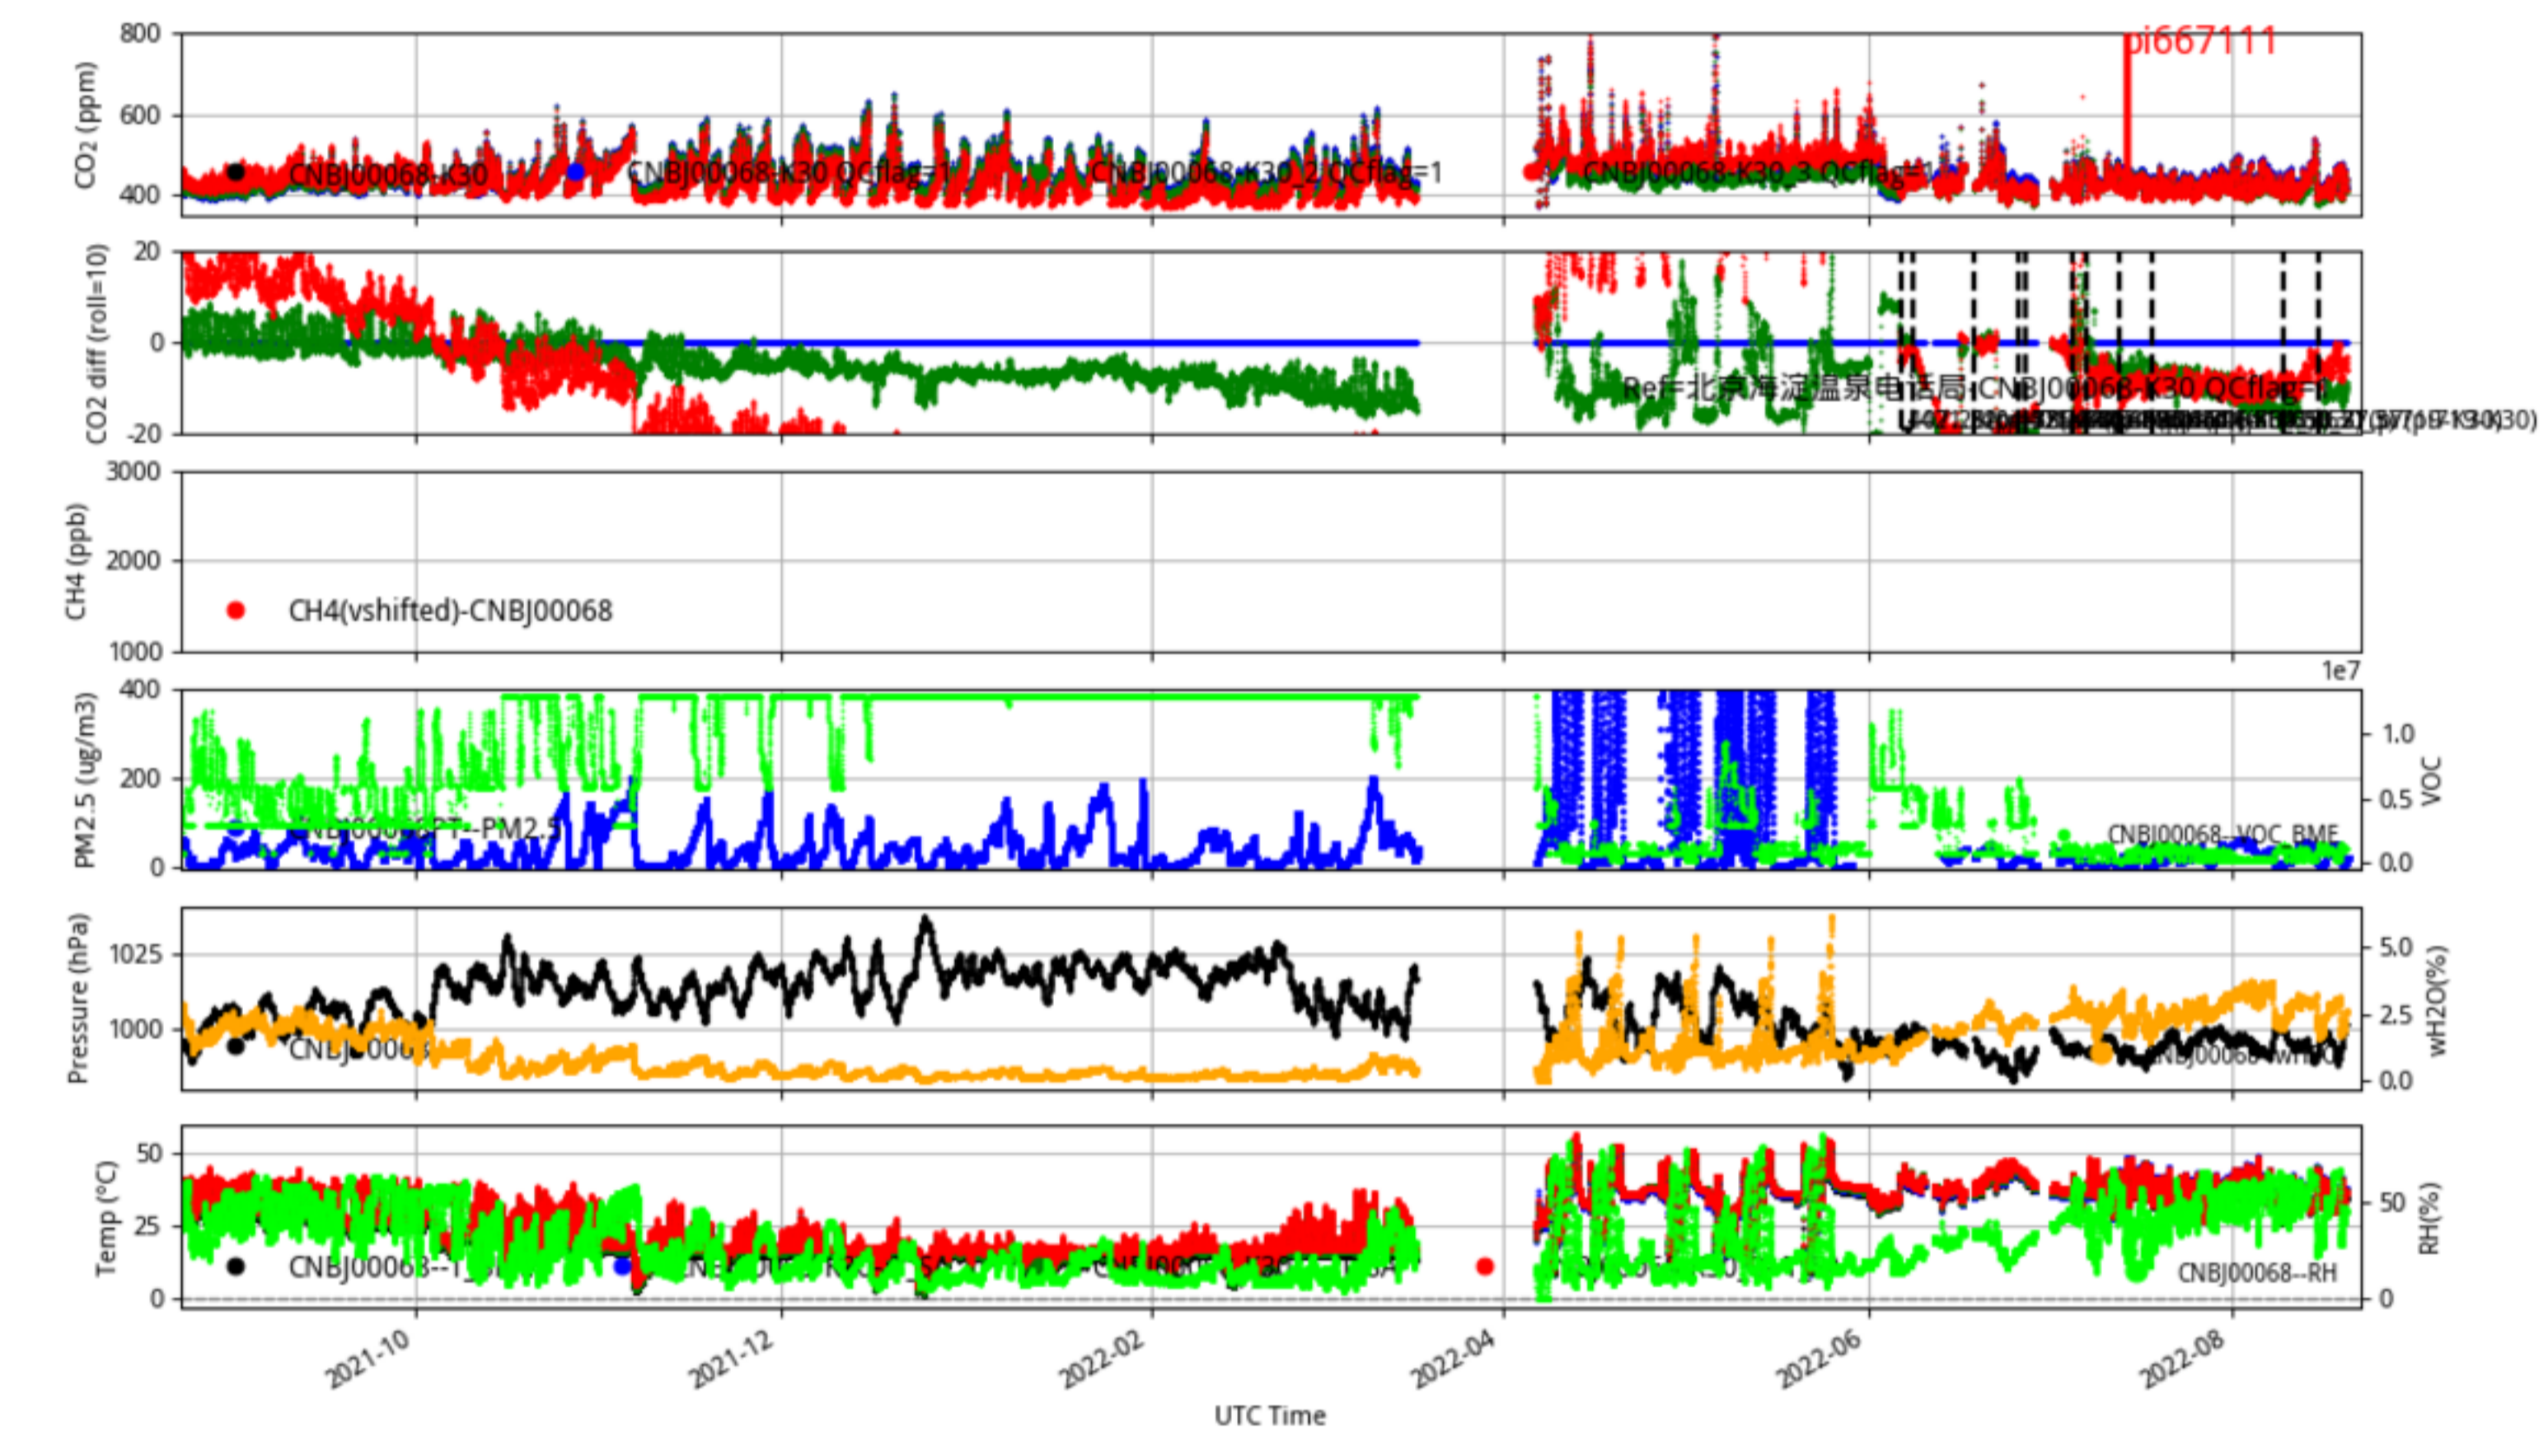

CNBj00068 JJJ_station tenmin/L2.1 CNBJ00068--365-days

Plot created: 2022-08-22 15:44 UTC