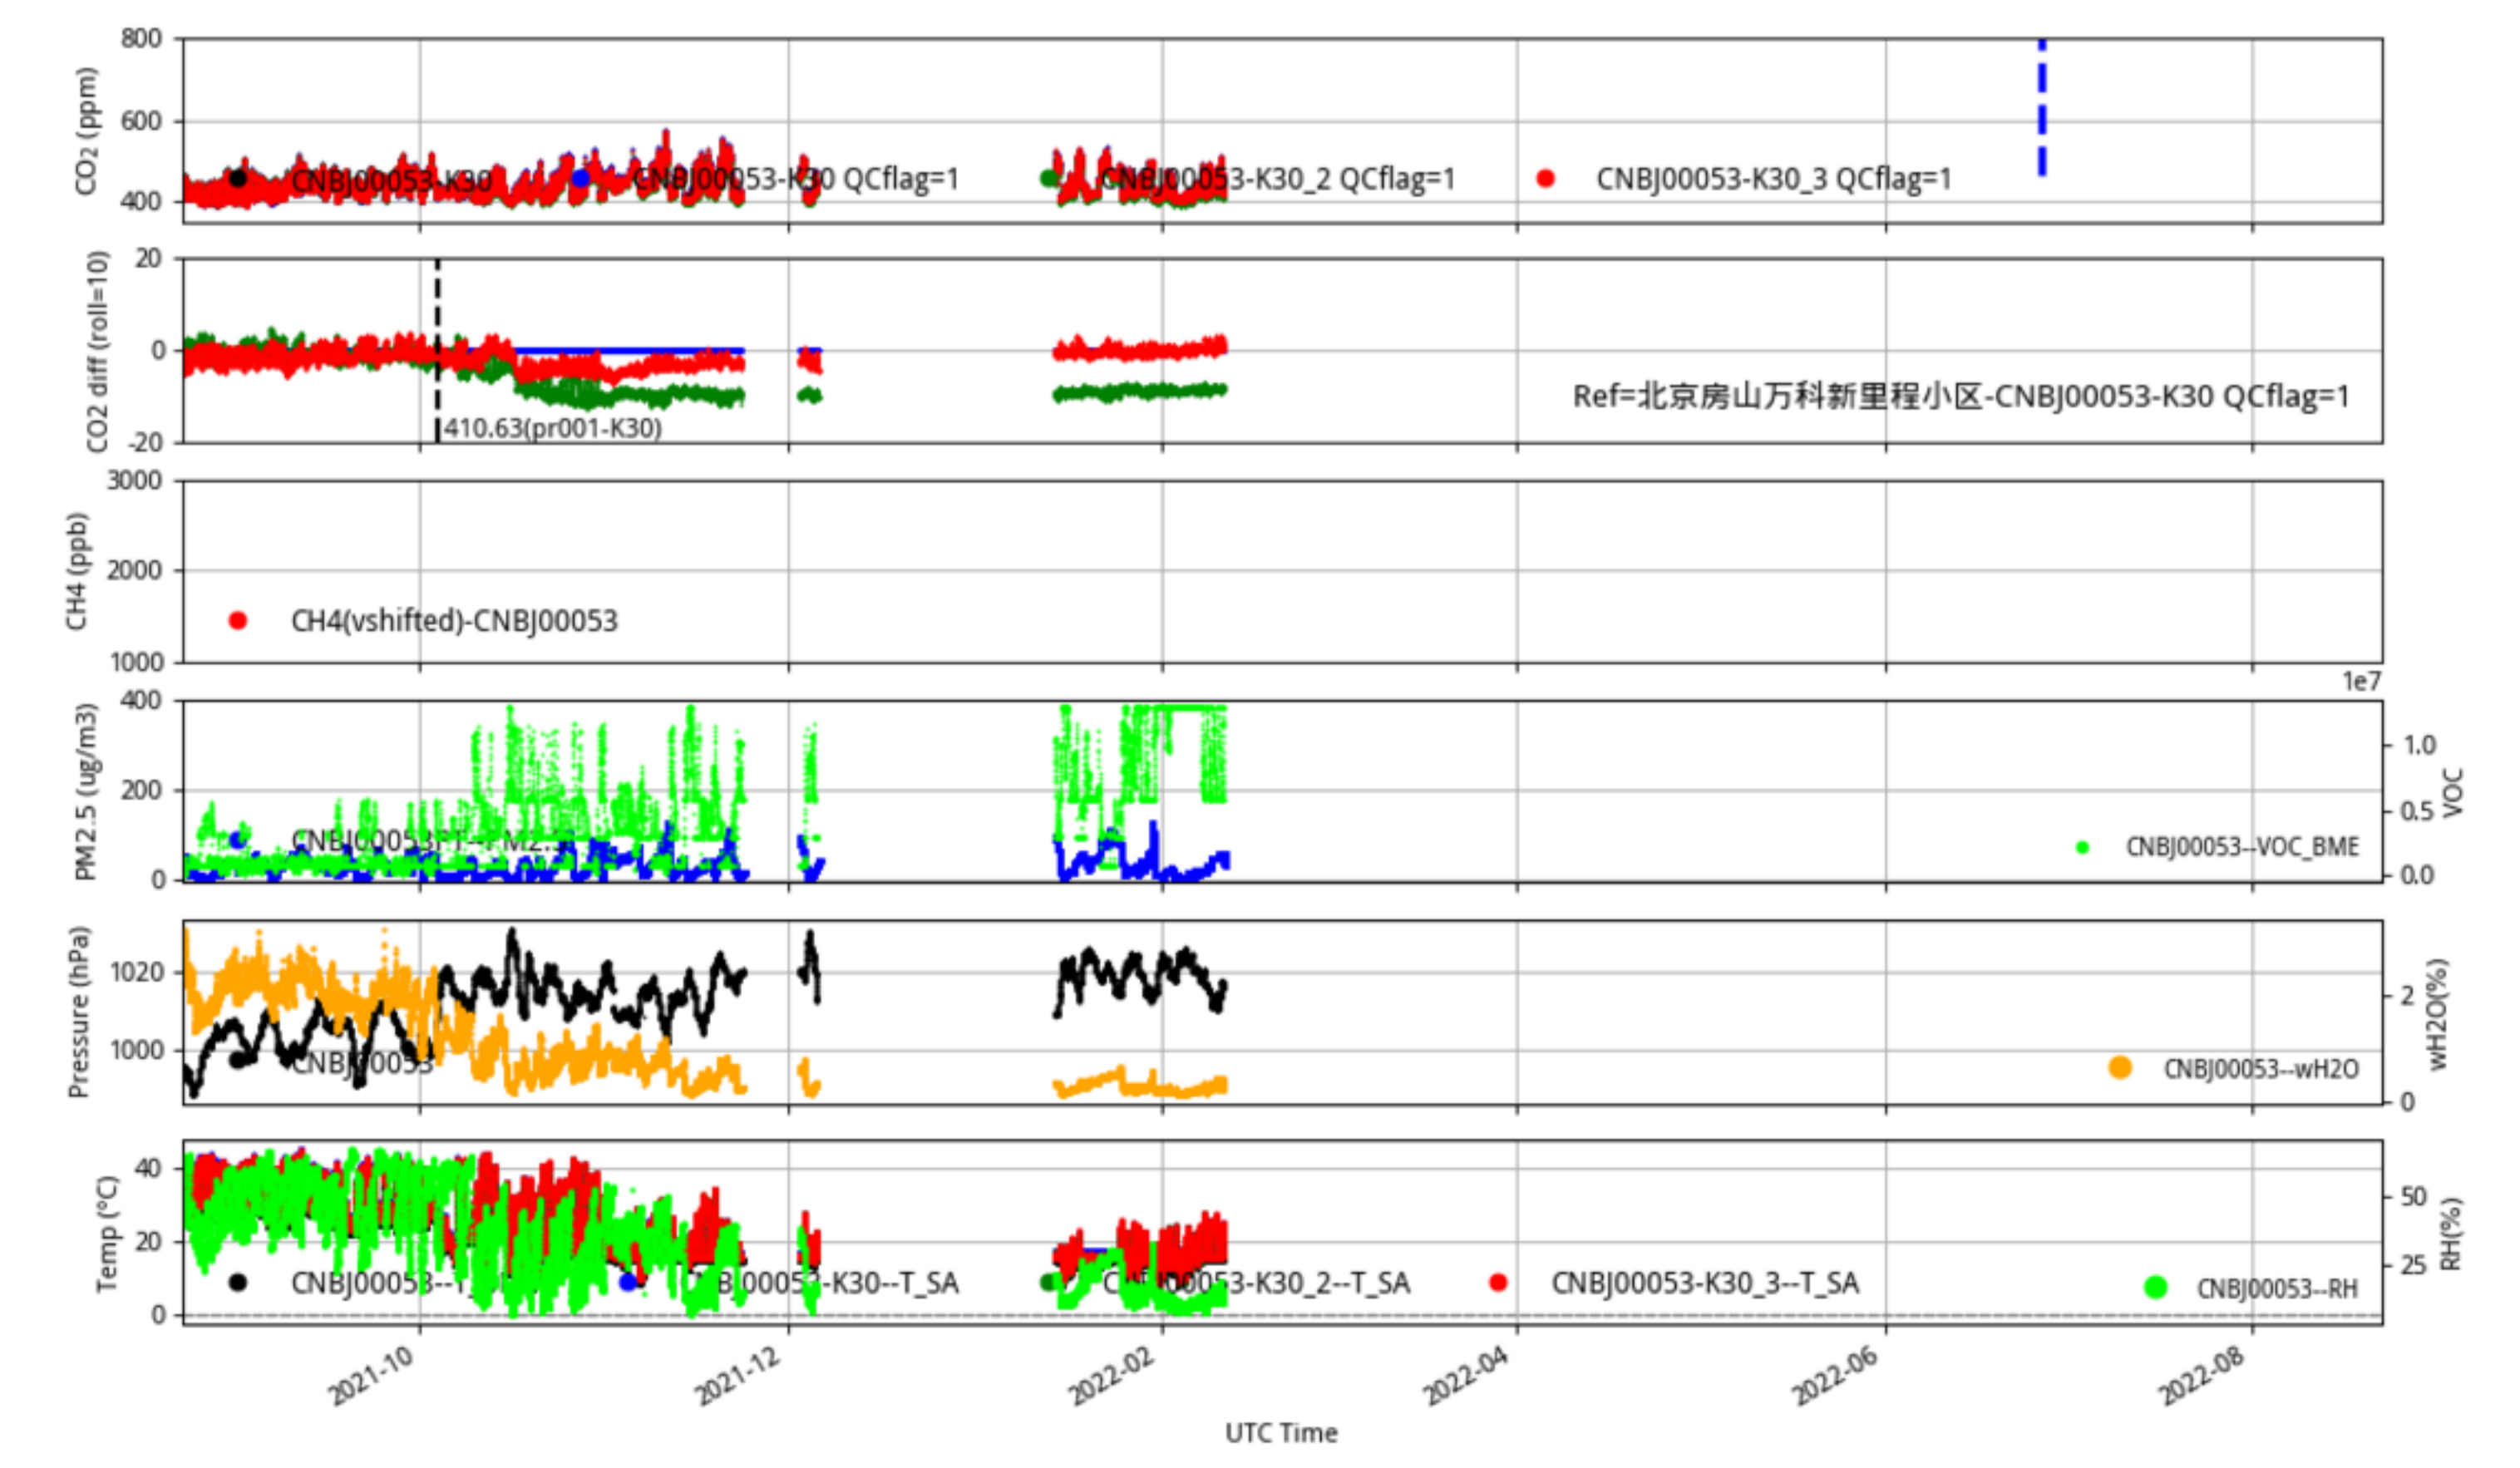

CNBj00053 JJJ_station tenmin/L2.1 CNBj00053--365-days

Plot created: 2022-08-22 15:30 UTC