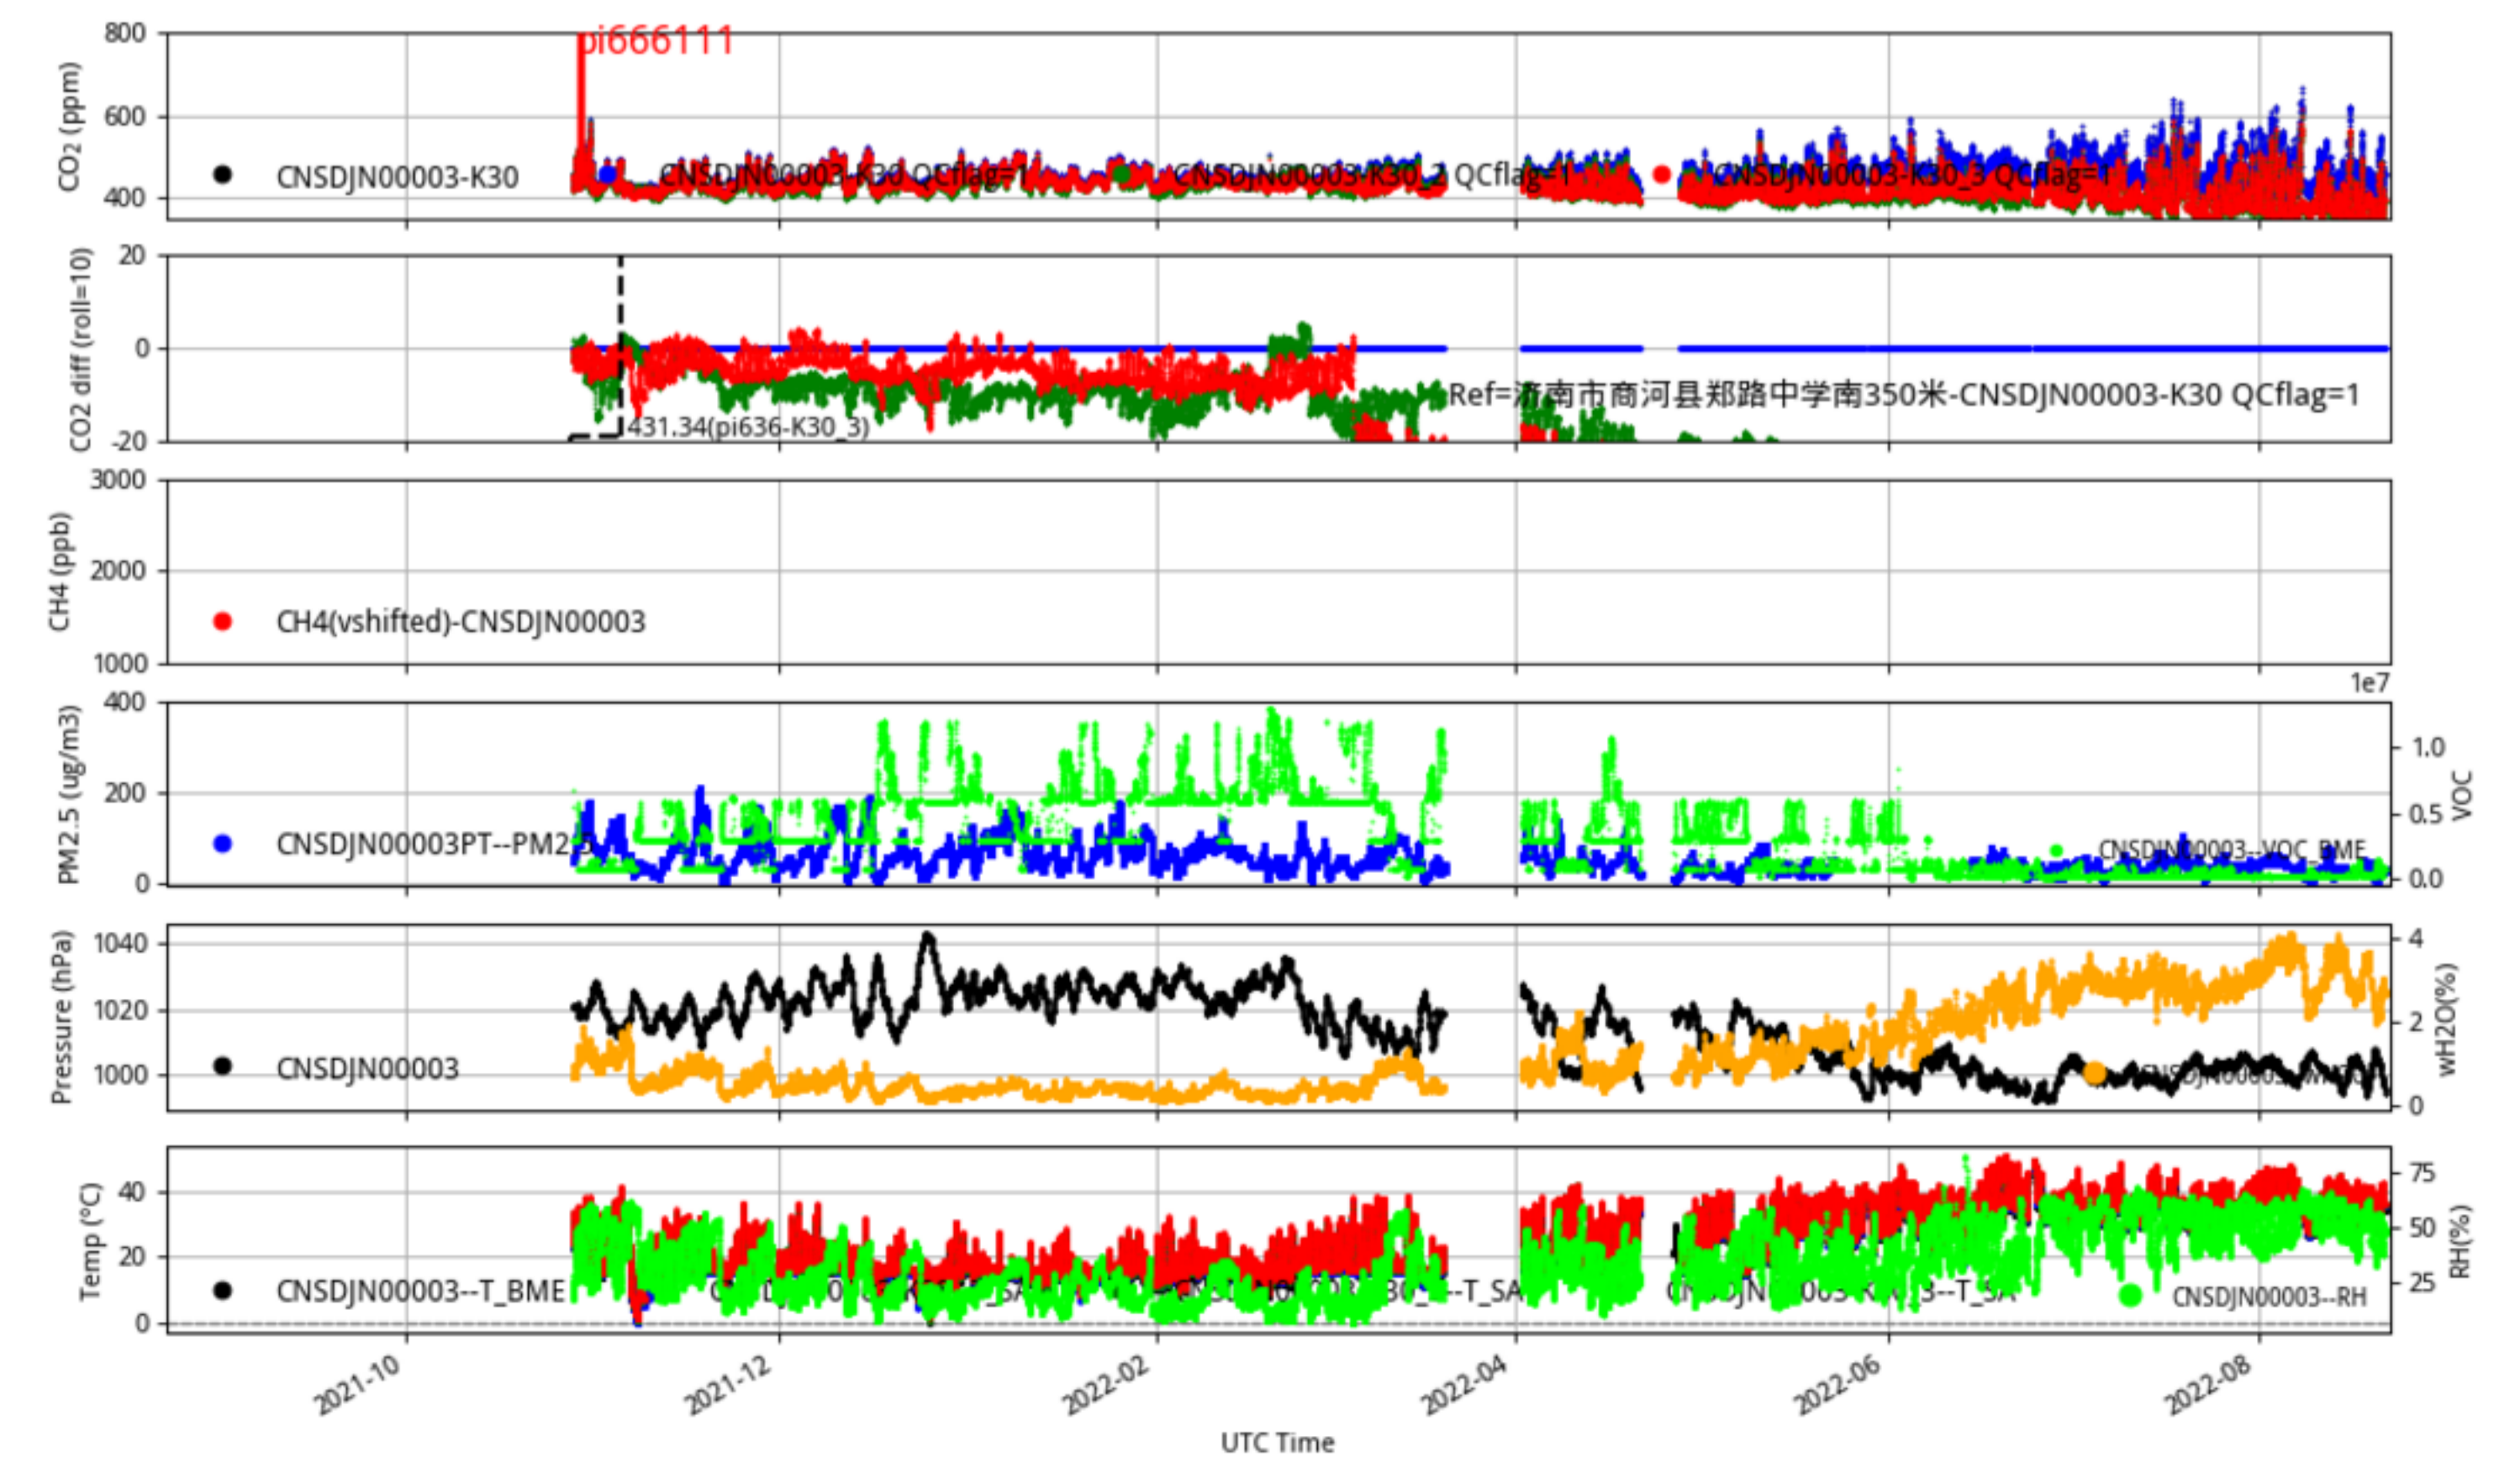

CNSDJN00003 JJJ_station tenmin/L2.1 CNSDJN00003--365-days

Plot created: 2022-08-22 16:45 UTC