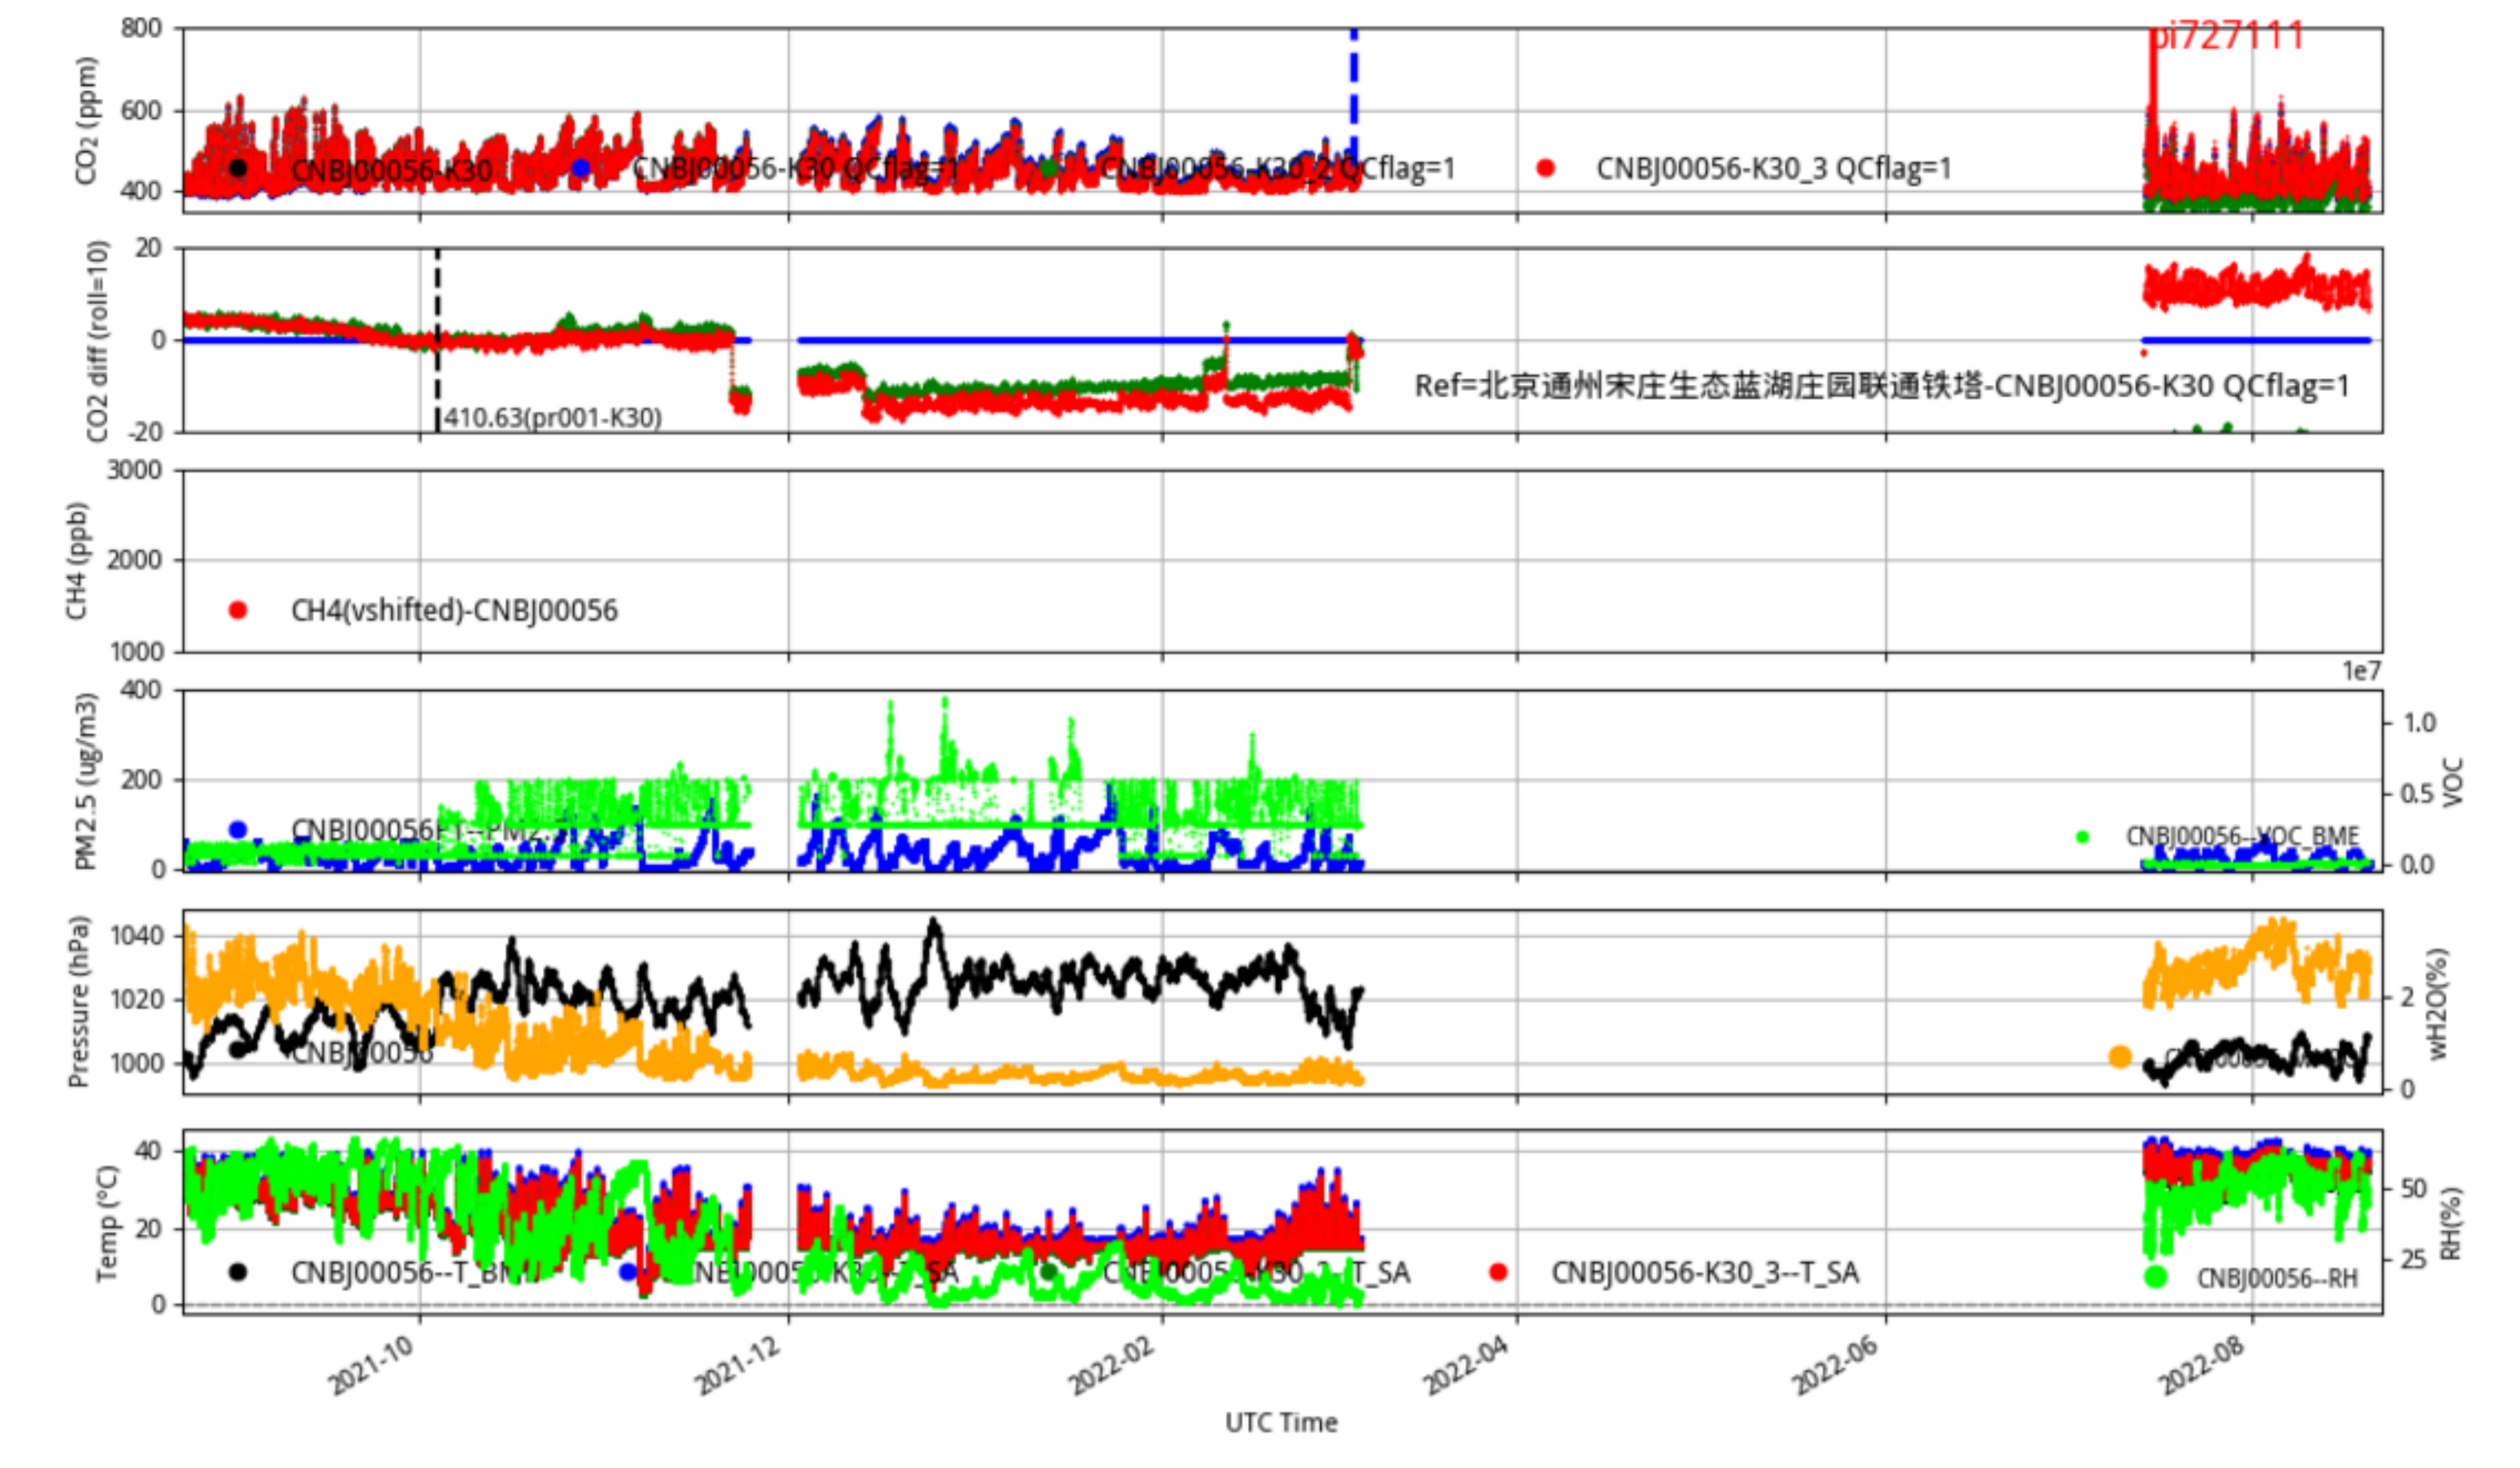

CNBj00056 JJJ_station tenmin/L2.1 CNBJ00056--365-days

Plot created: 2022-08-22 15:33 UTC