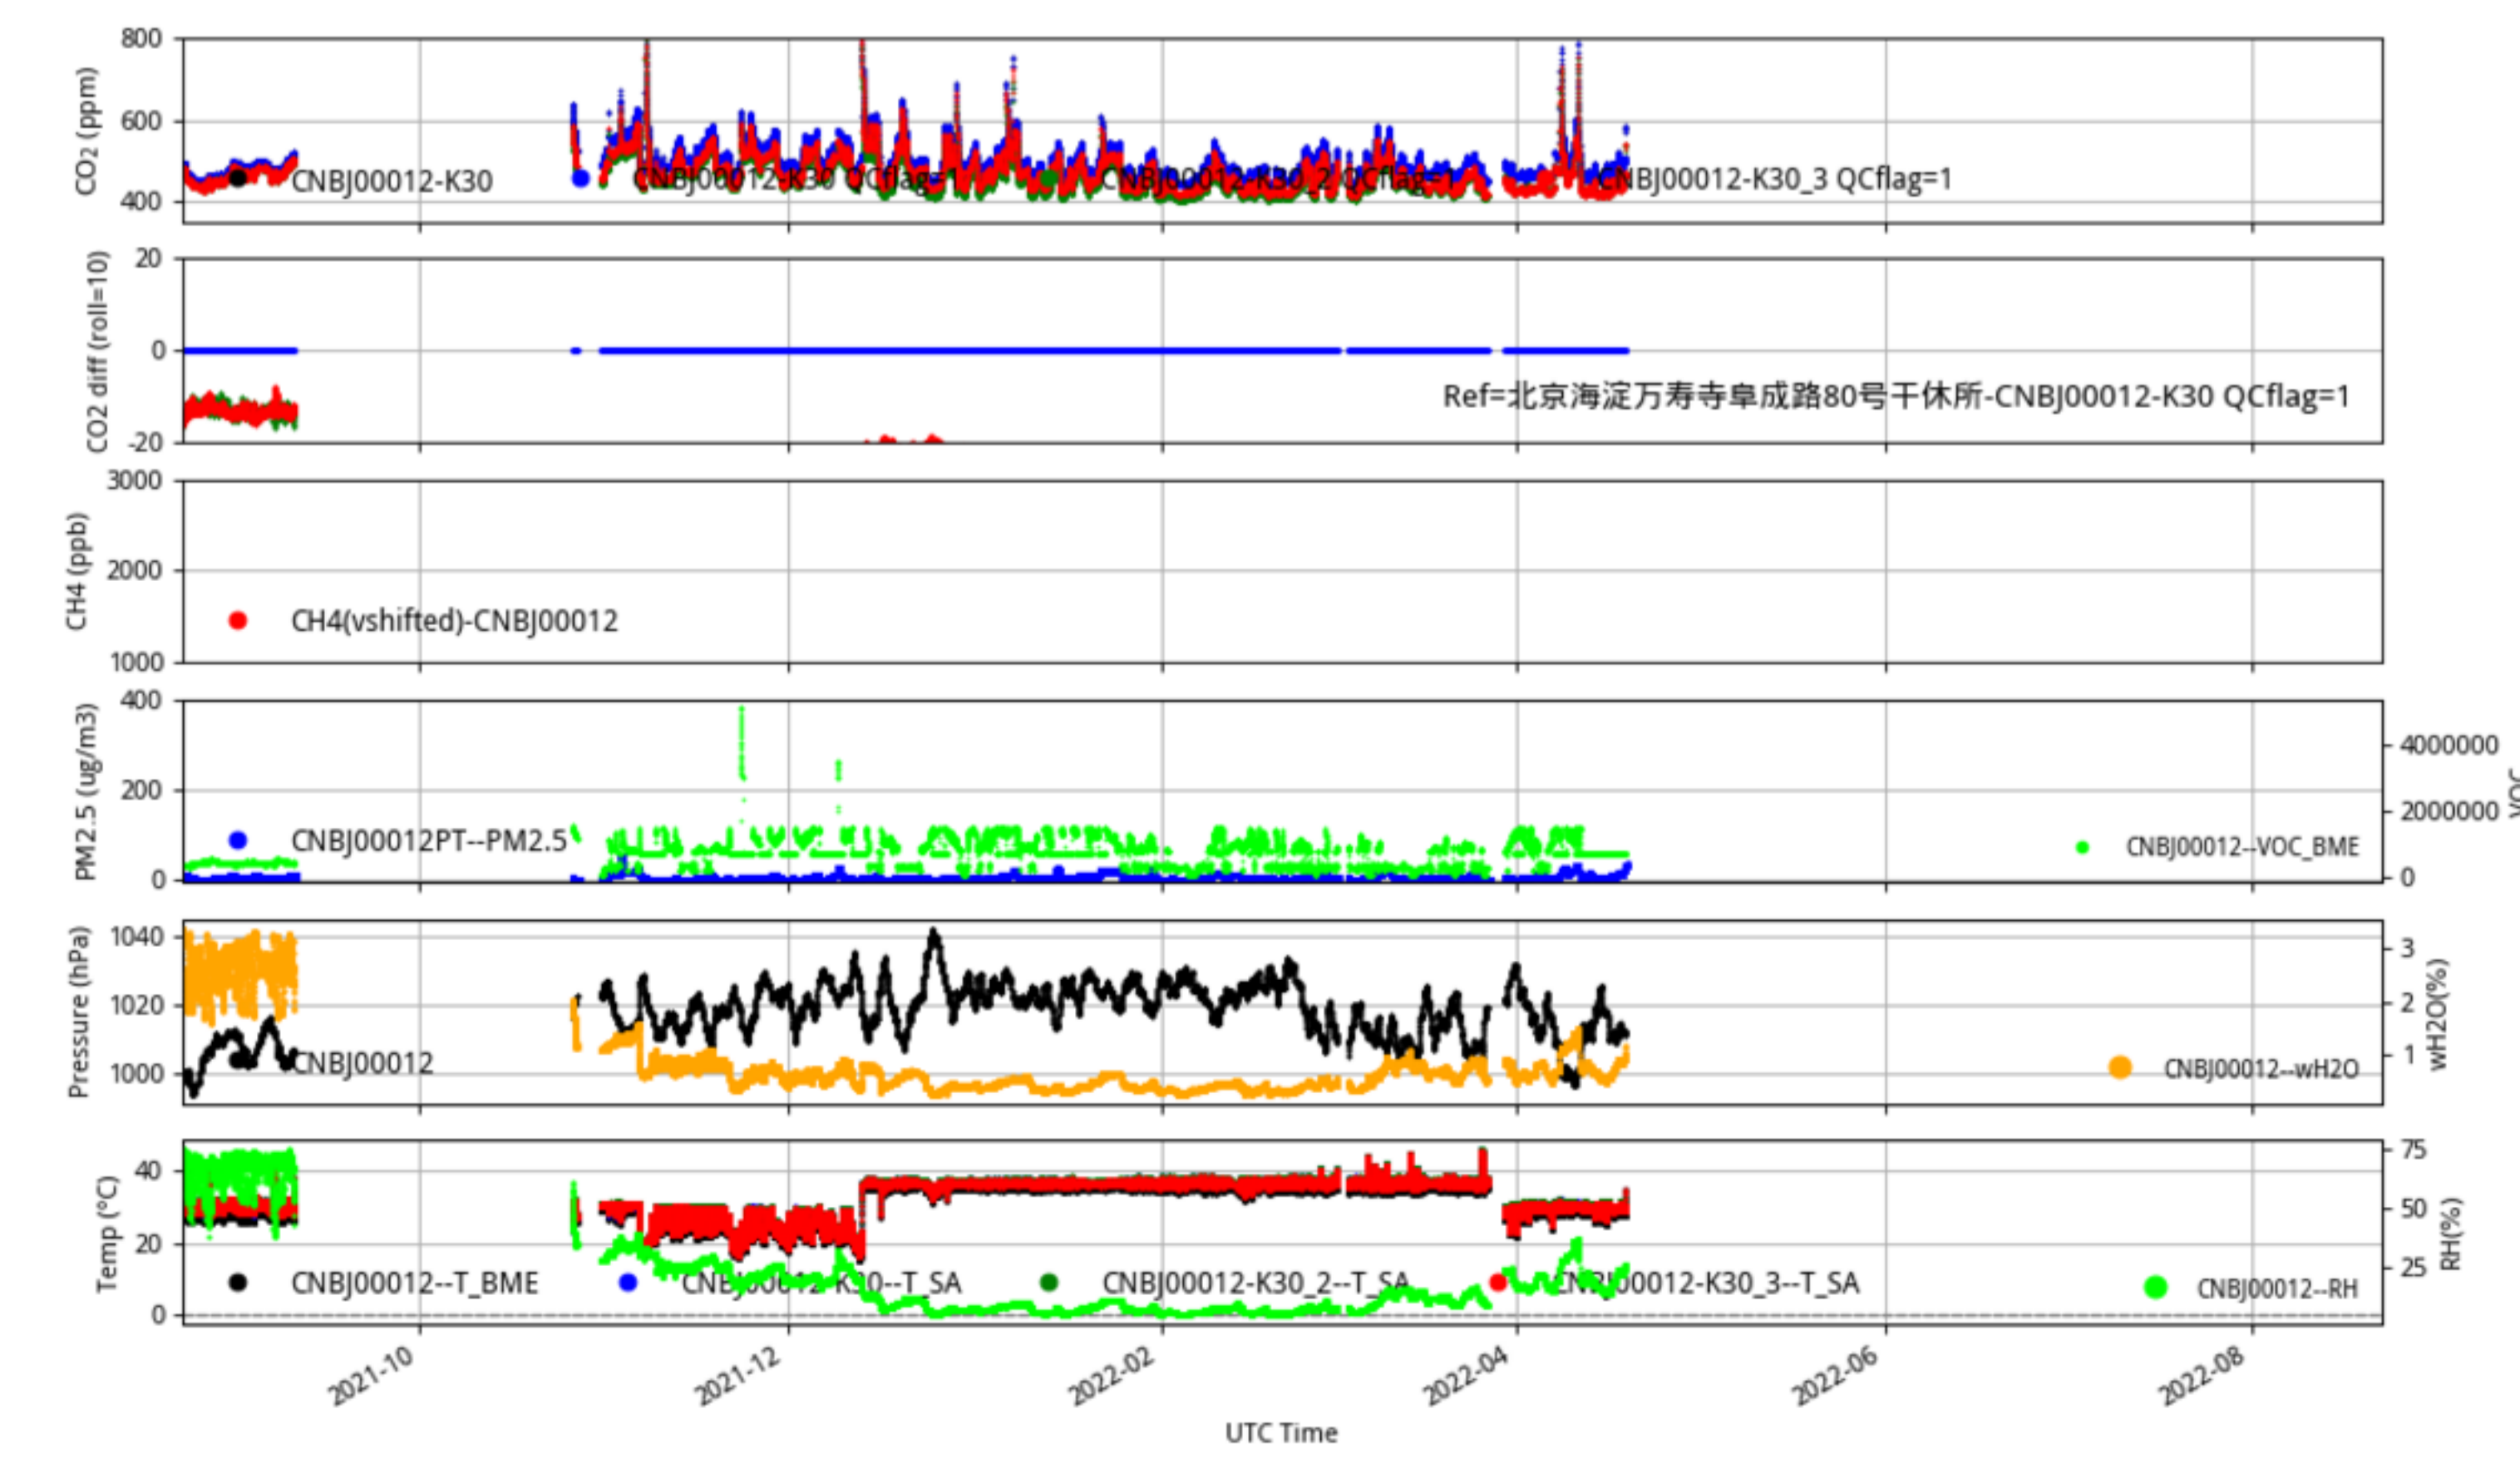

CNBj00012 JJJ_station tenmin/L2.1 CNBj00012--365-days

Plot created: 2022-08-22 14:56 UTC