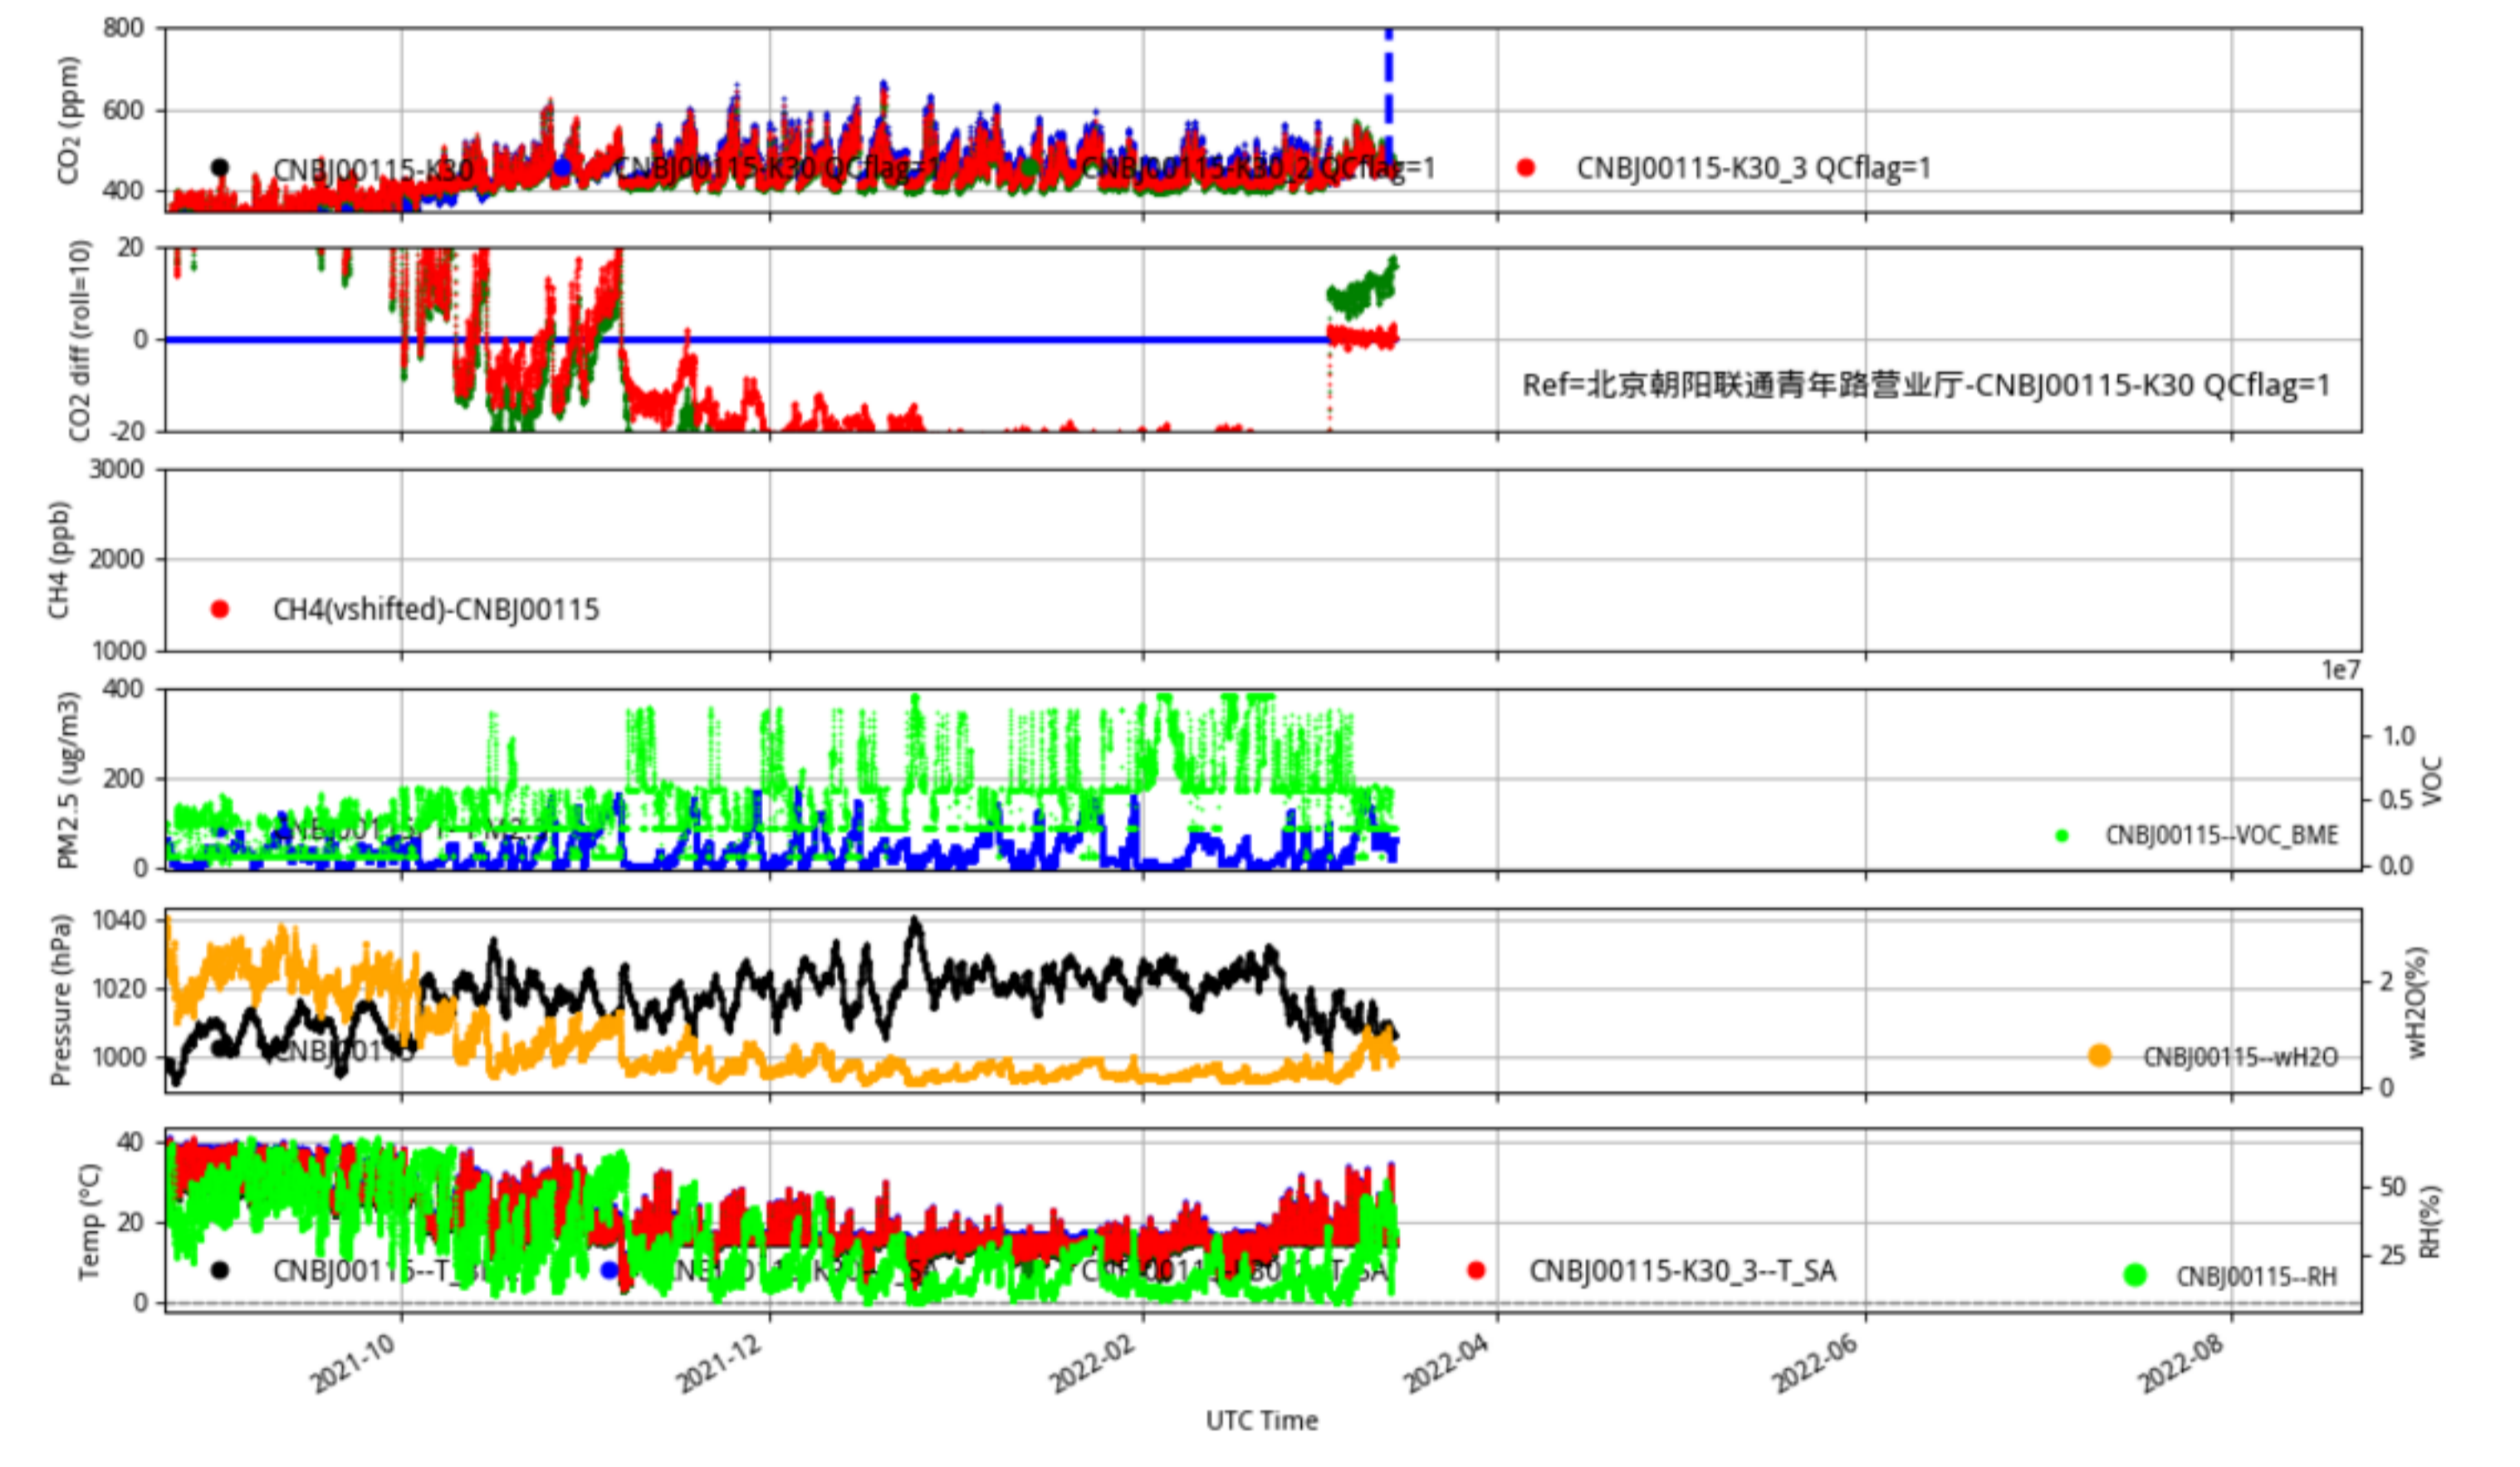

CNBj00115 JJJ_station tenmin/L2.1 CNBj00115--365-days

Plot created: 2022-08-22 16:21 UTC