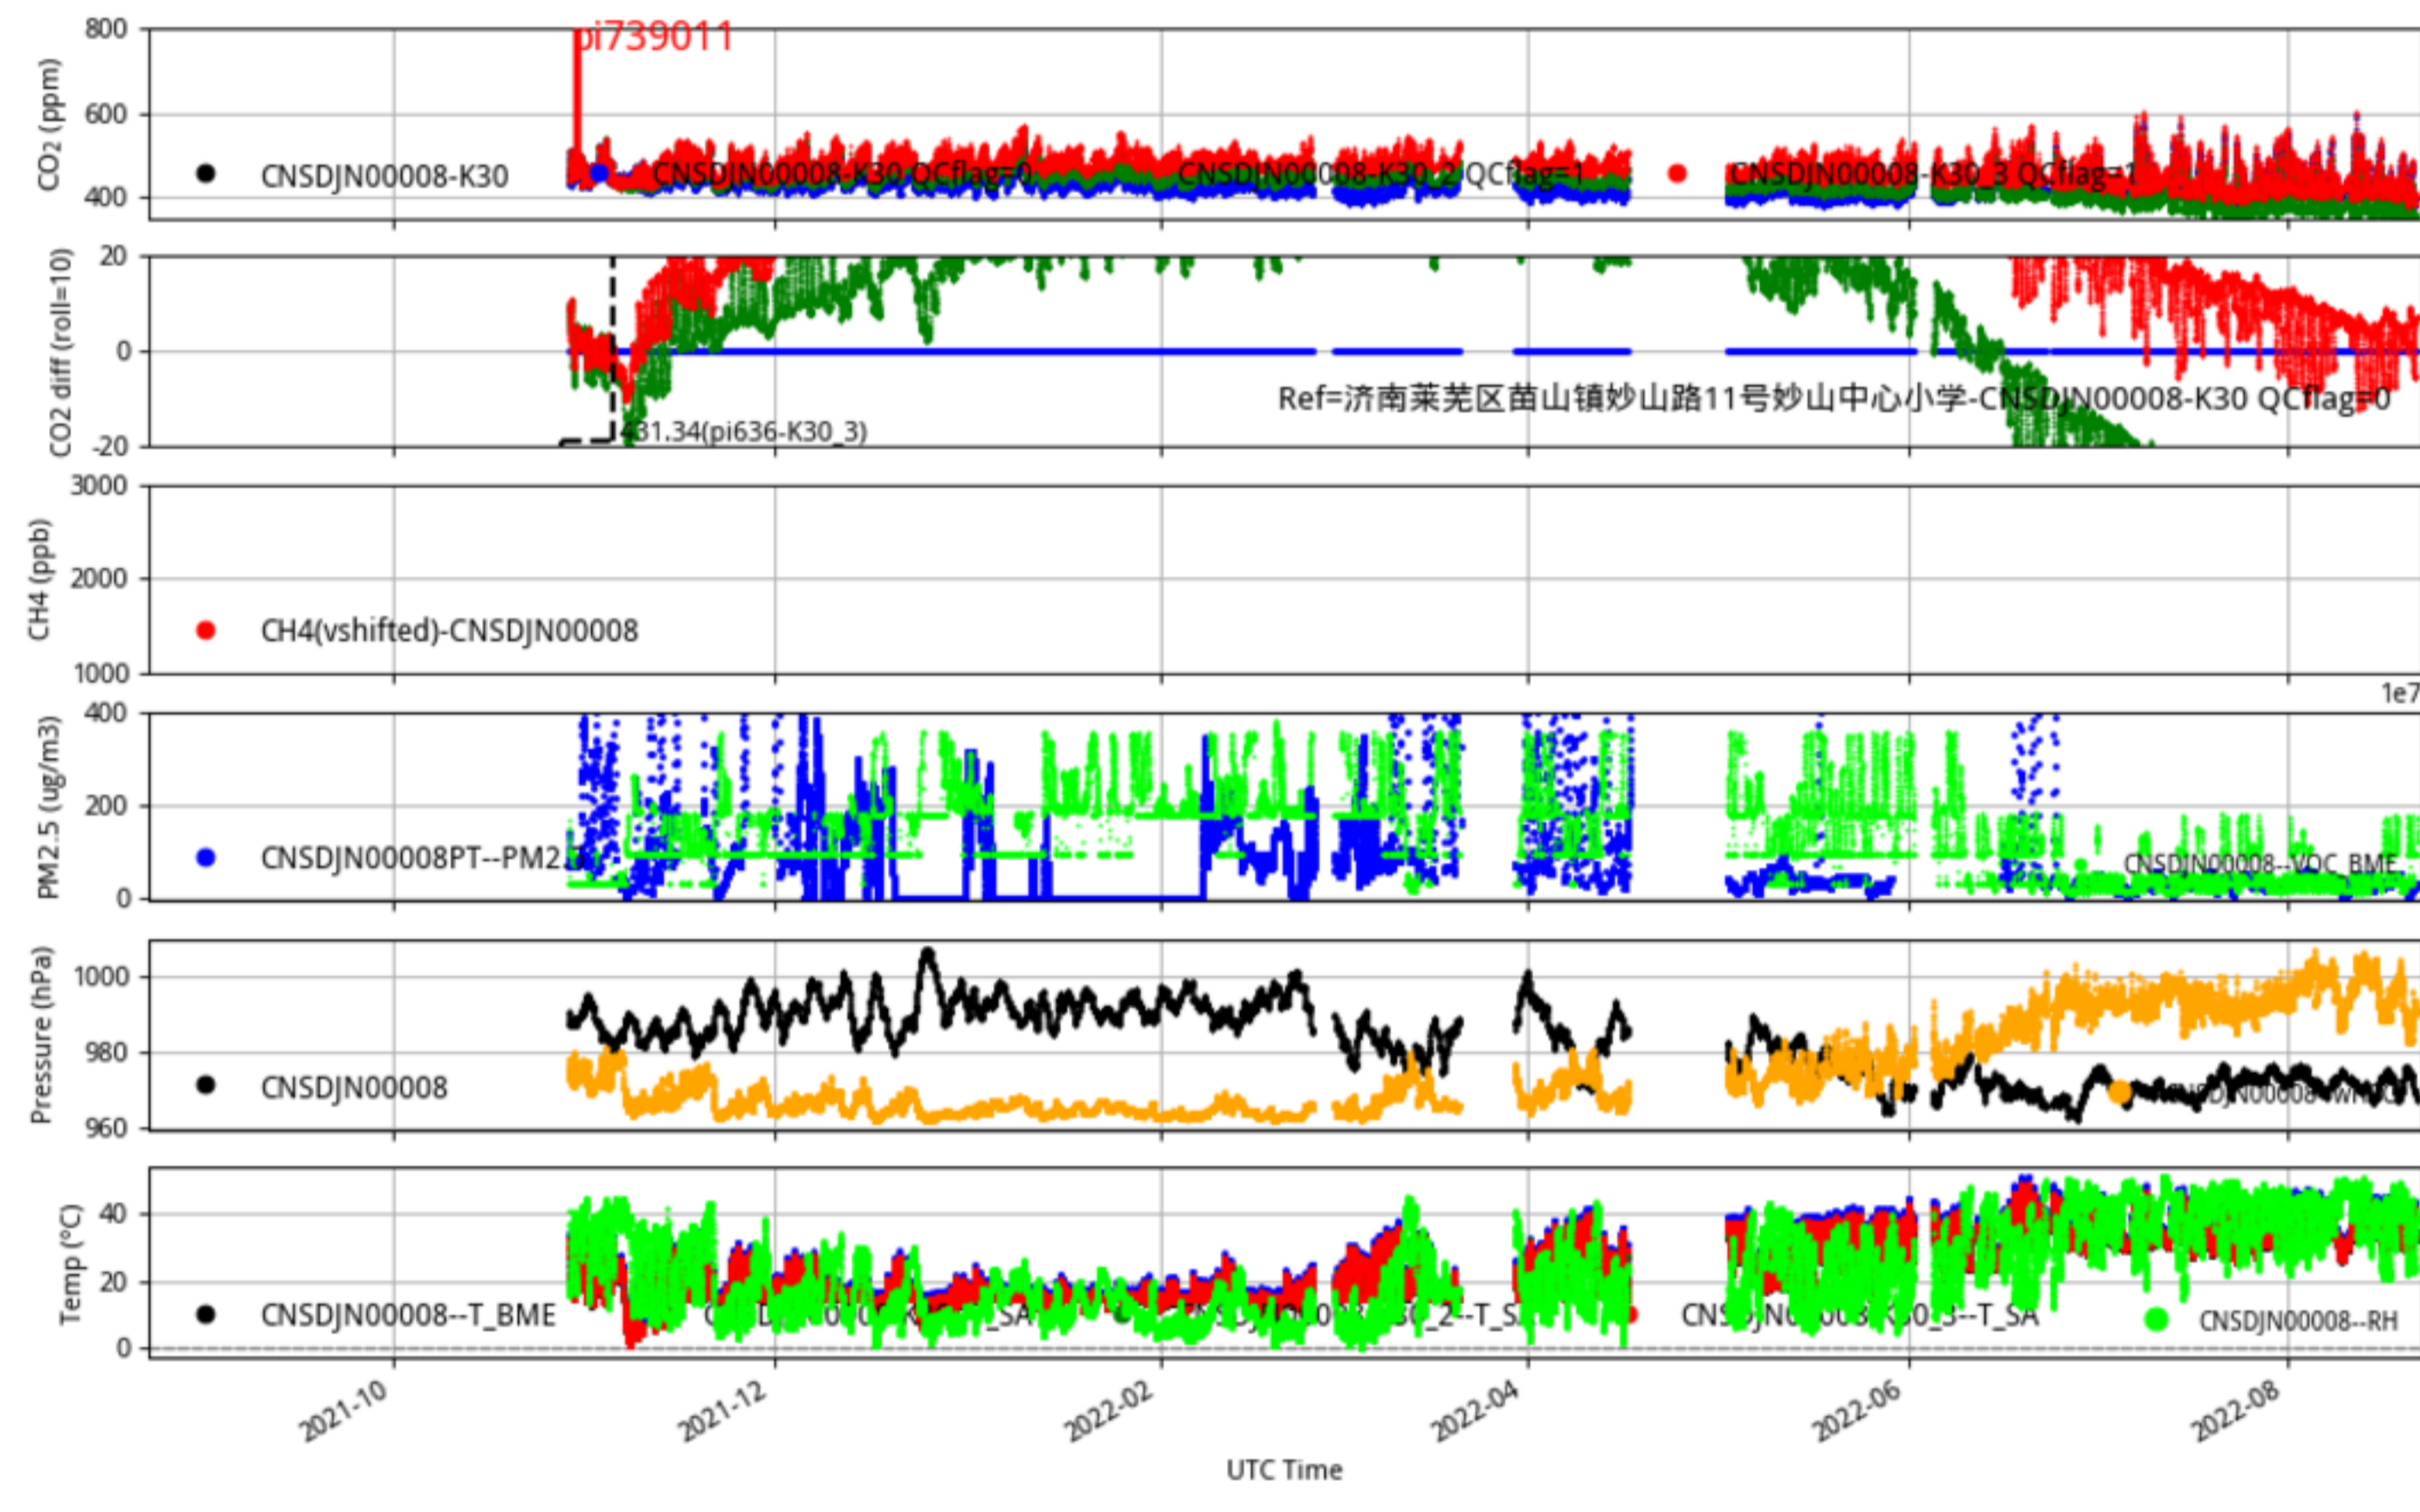

CNSDJN00008 JJJ_station tenmin/L2.1 CNSDJN00008--365-days

Plot created: 2022-08-22 16:48 UTC