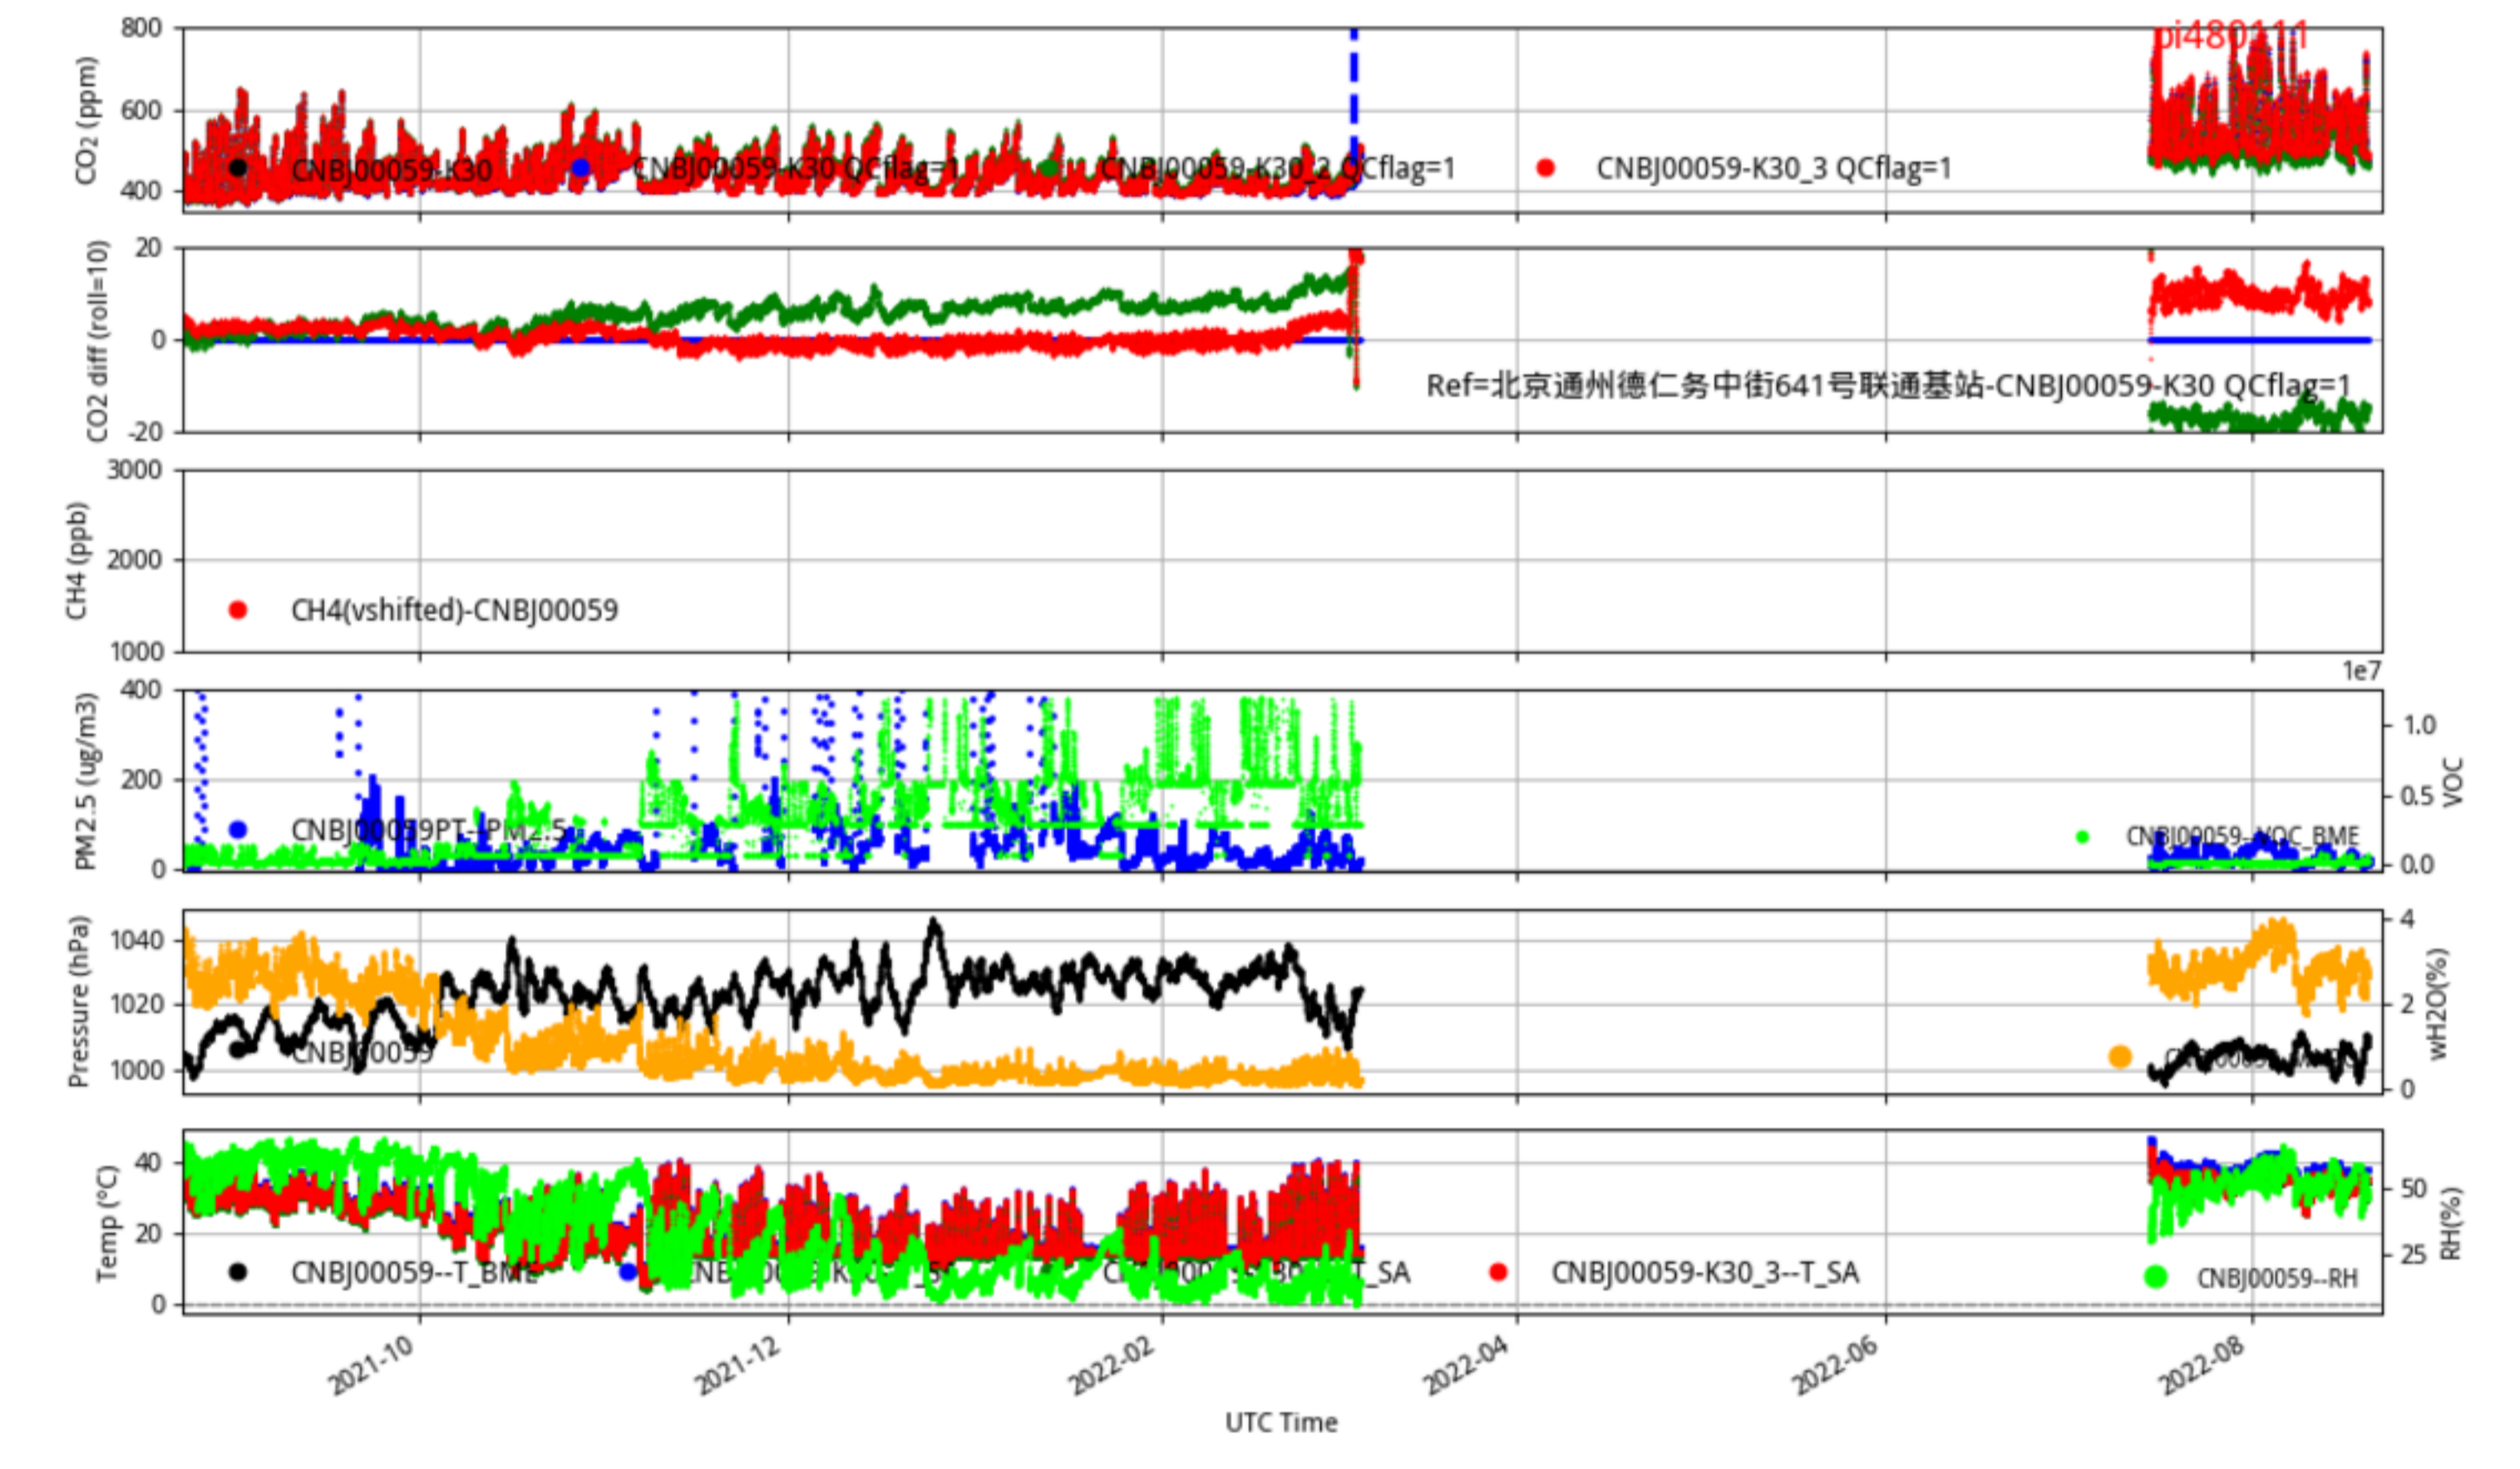

CNBj00059 JJJ_station tenmin/L2.1 CNBJ00059--365-days

Plot created: 2022-08-22 15:36 UTC