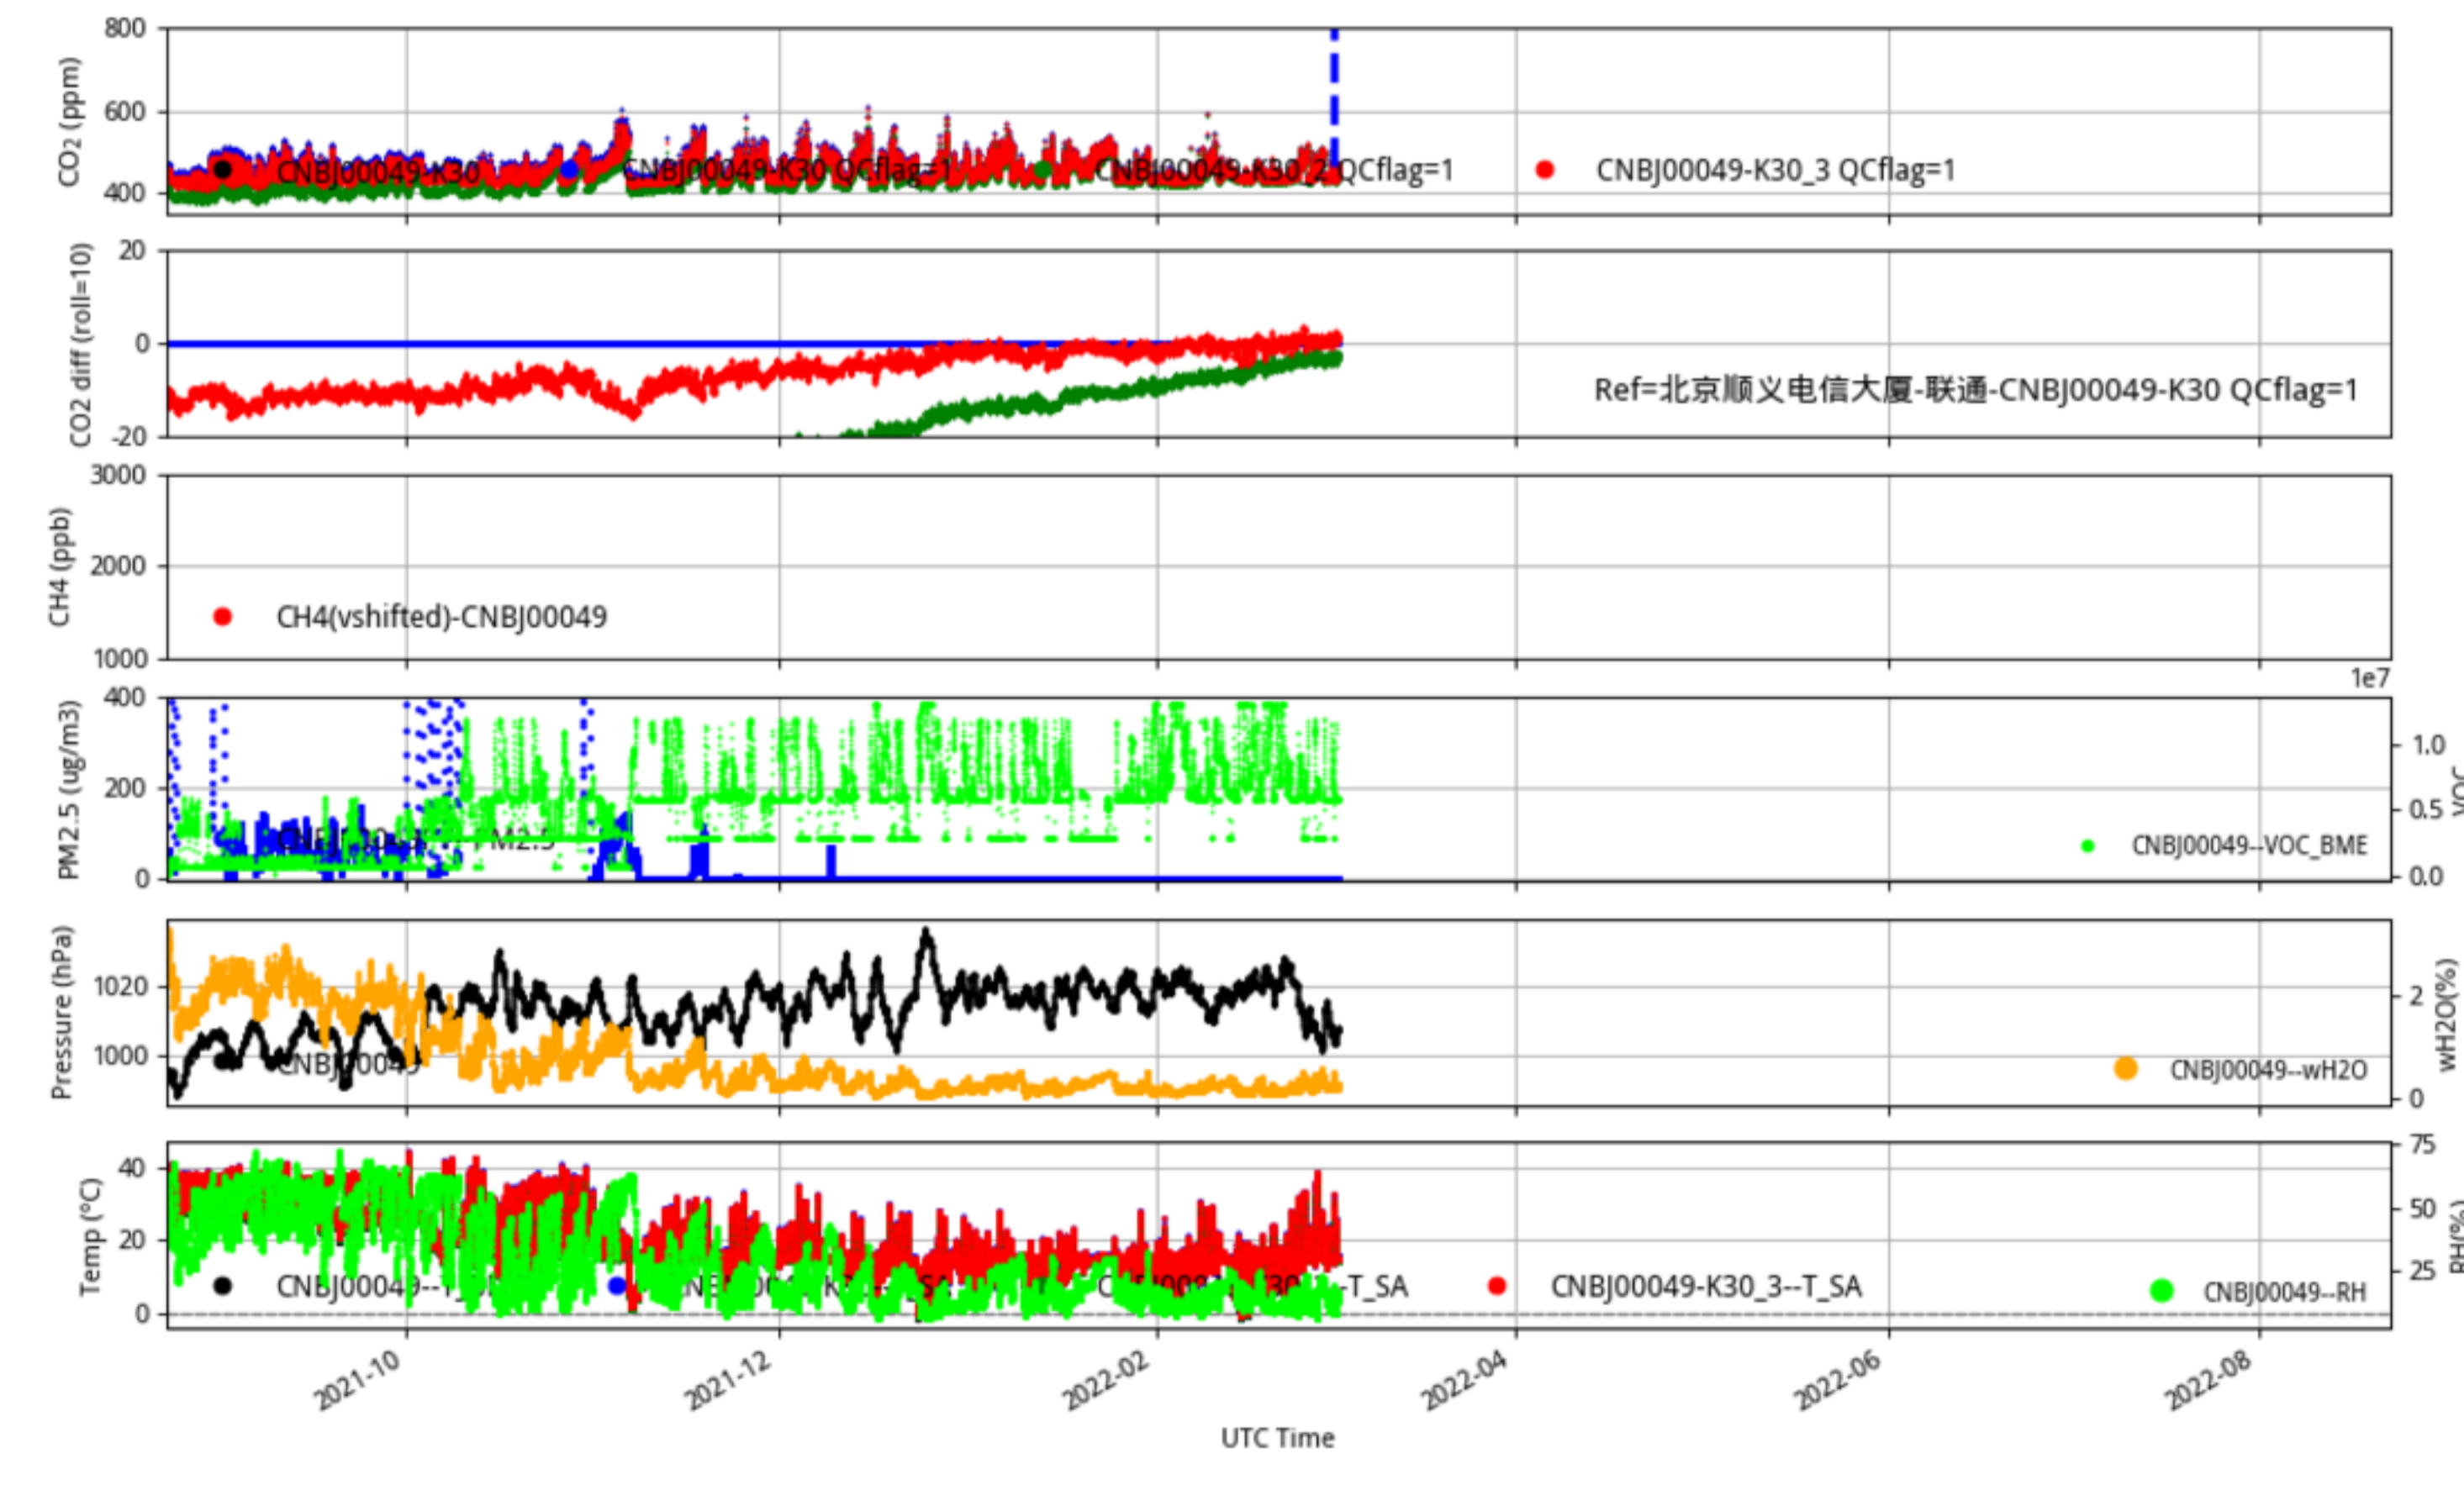

CNBj00049 JJJ_station tenmin/L2.1 CNBj00049--365-days

Plot created: 2022-08-22 15:28 UTC