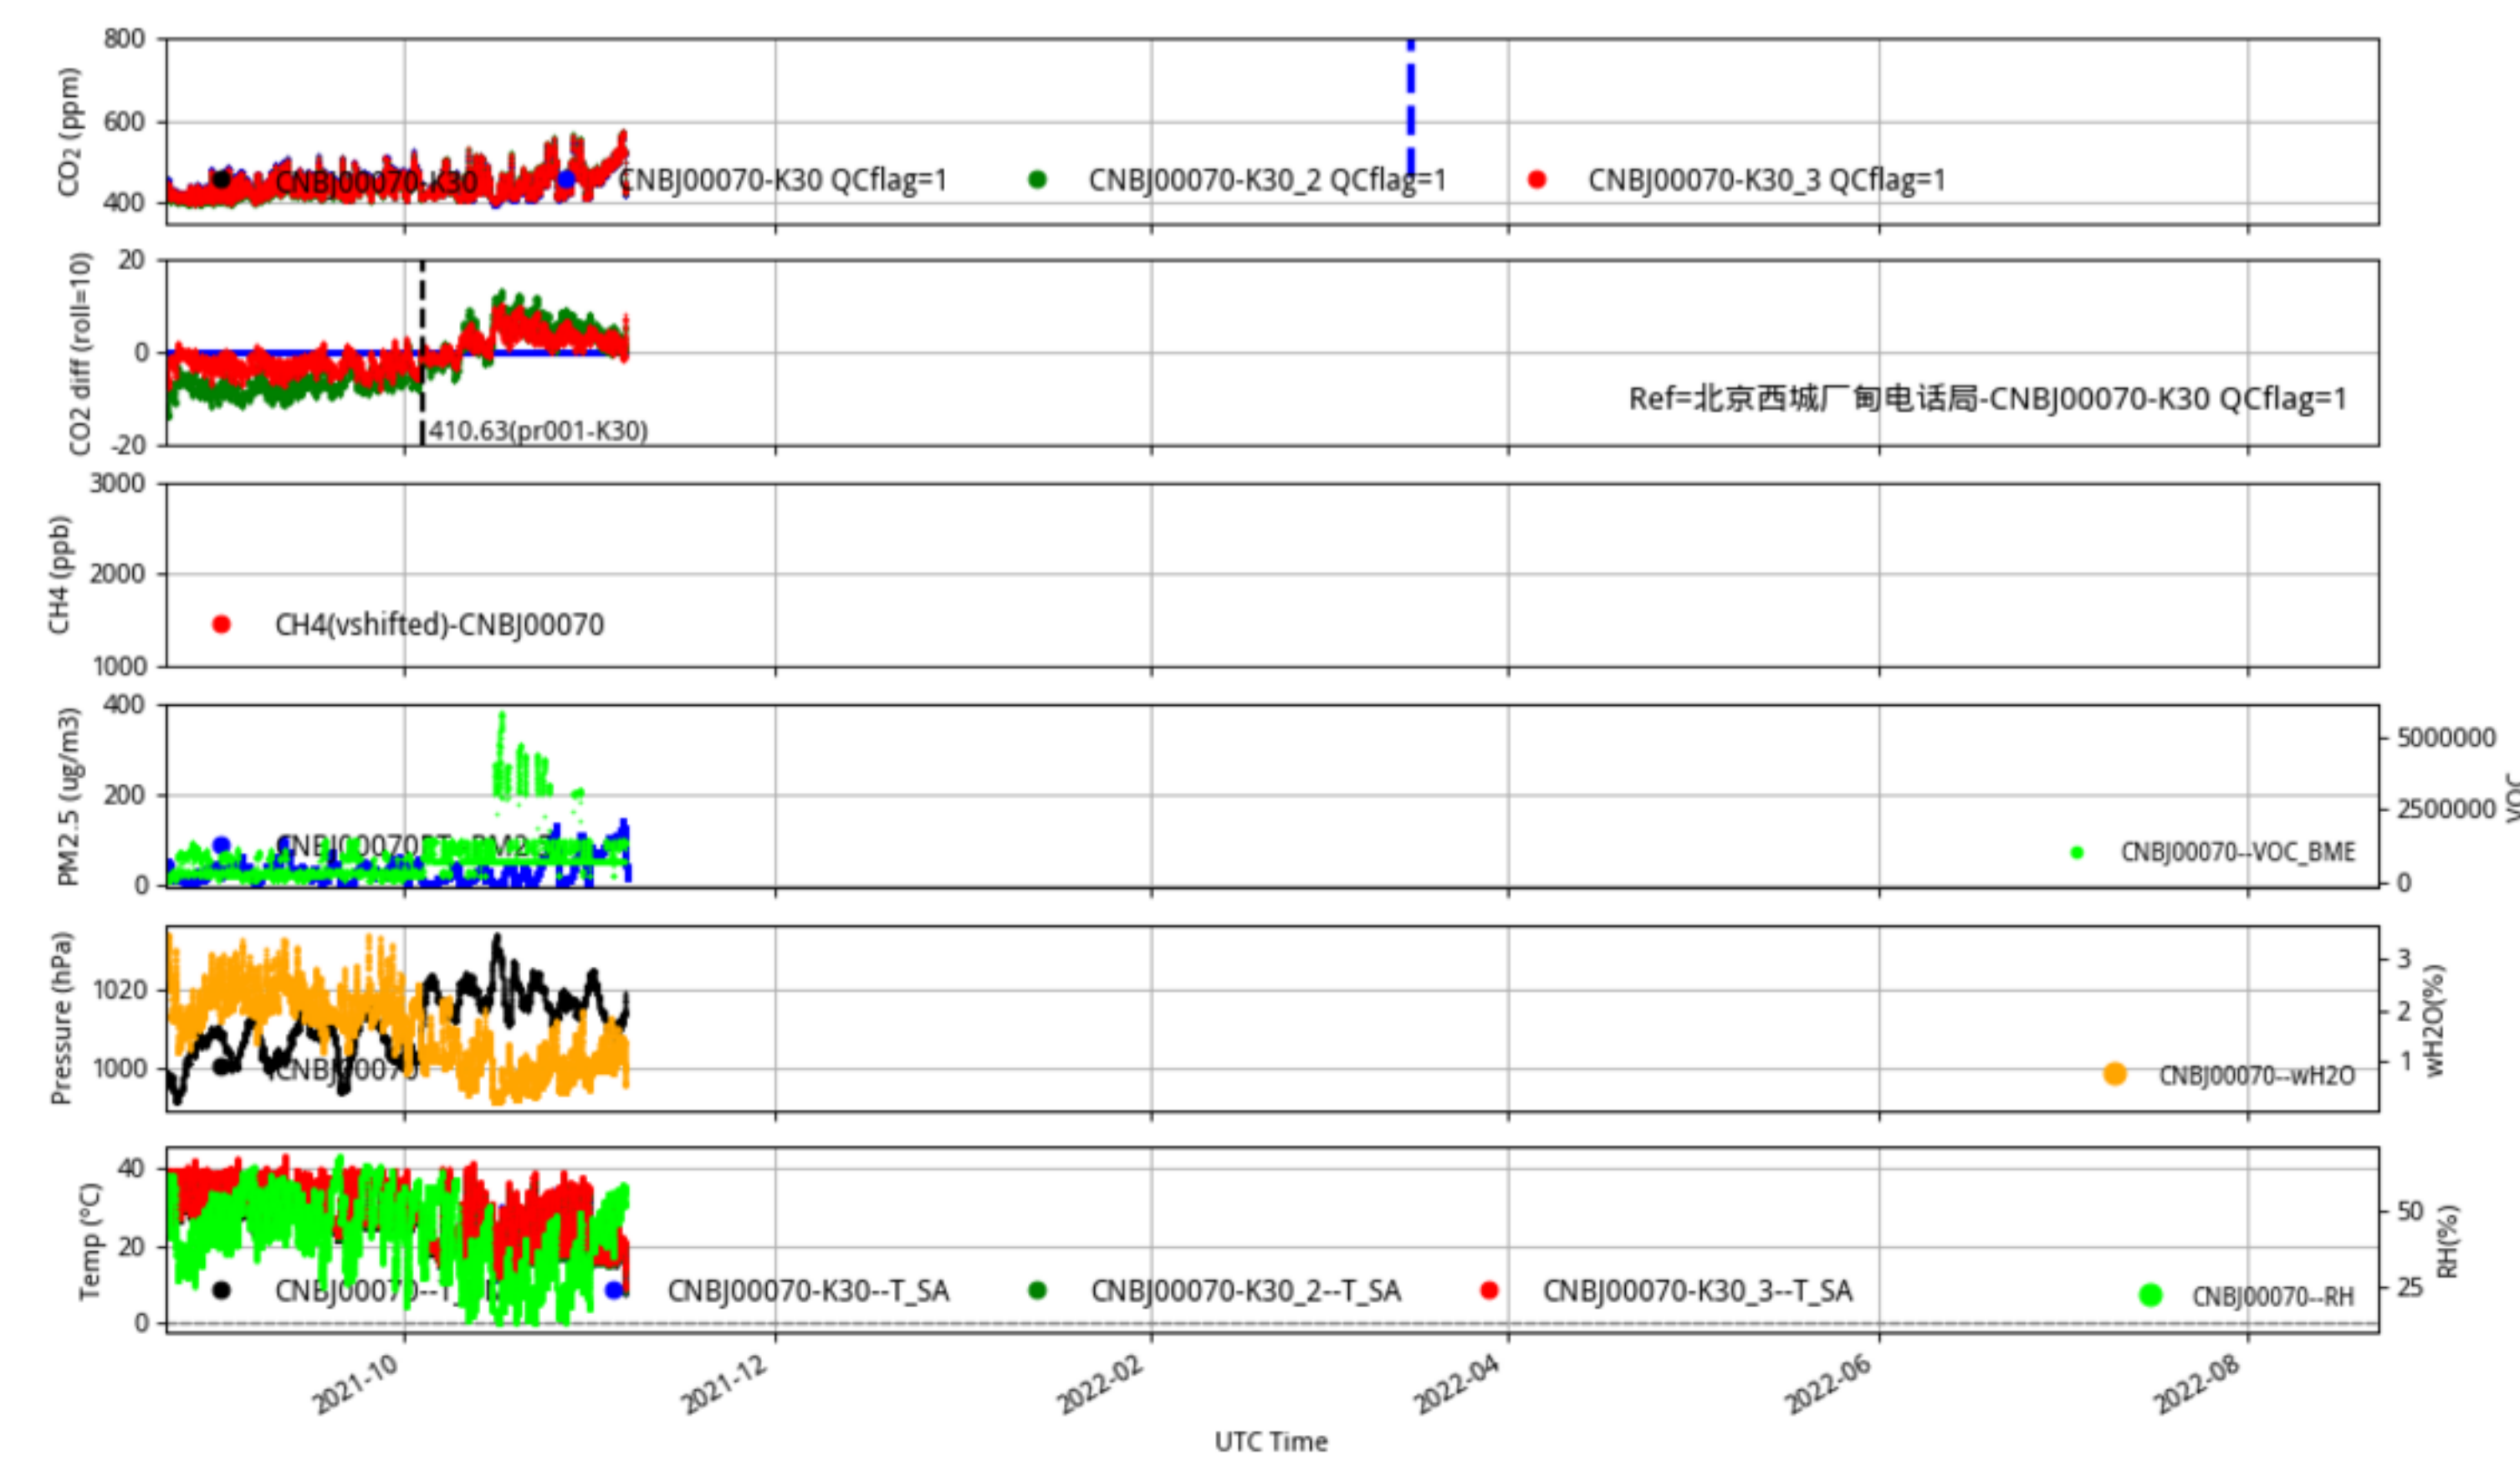

CNBj00070 JJJ_station tenmin/L2.1 CNBJ00070--365-days

Plot created: 2022-08-22 15:45 UTC