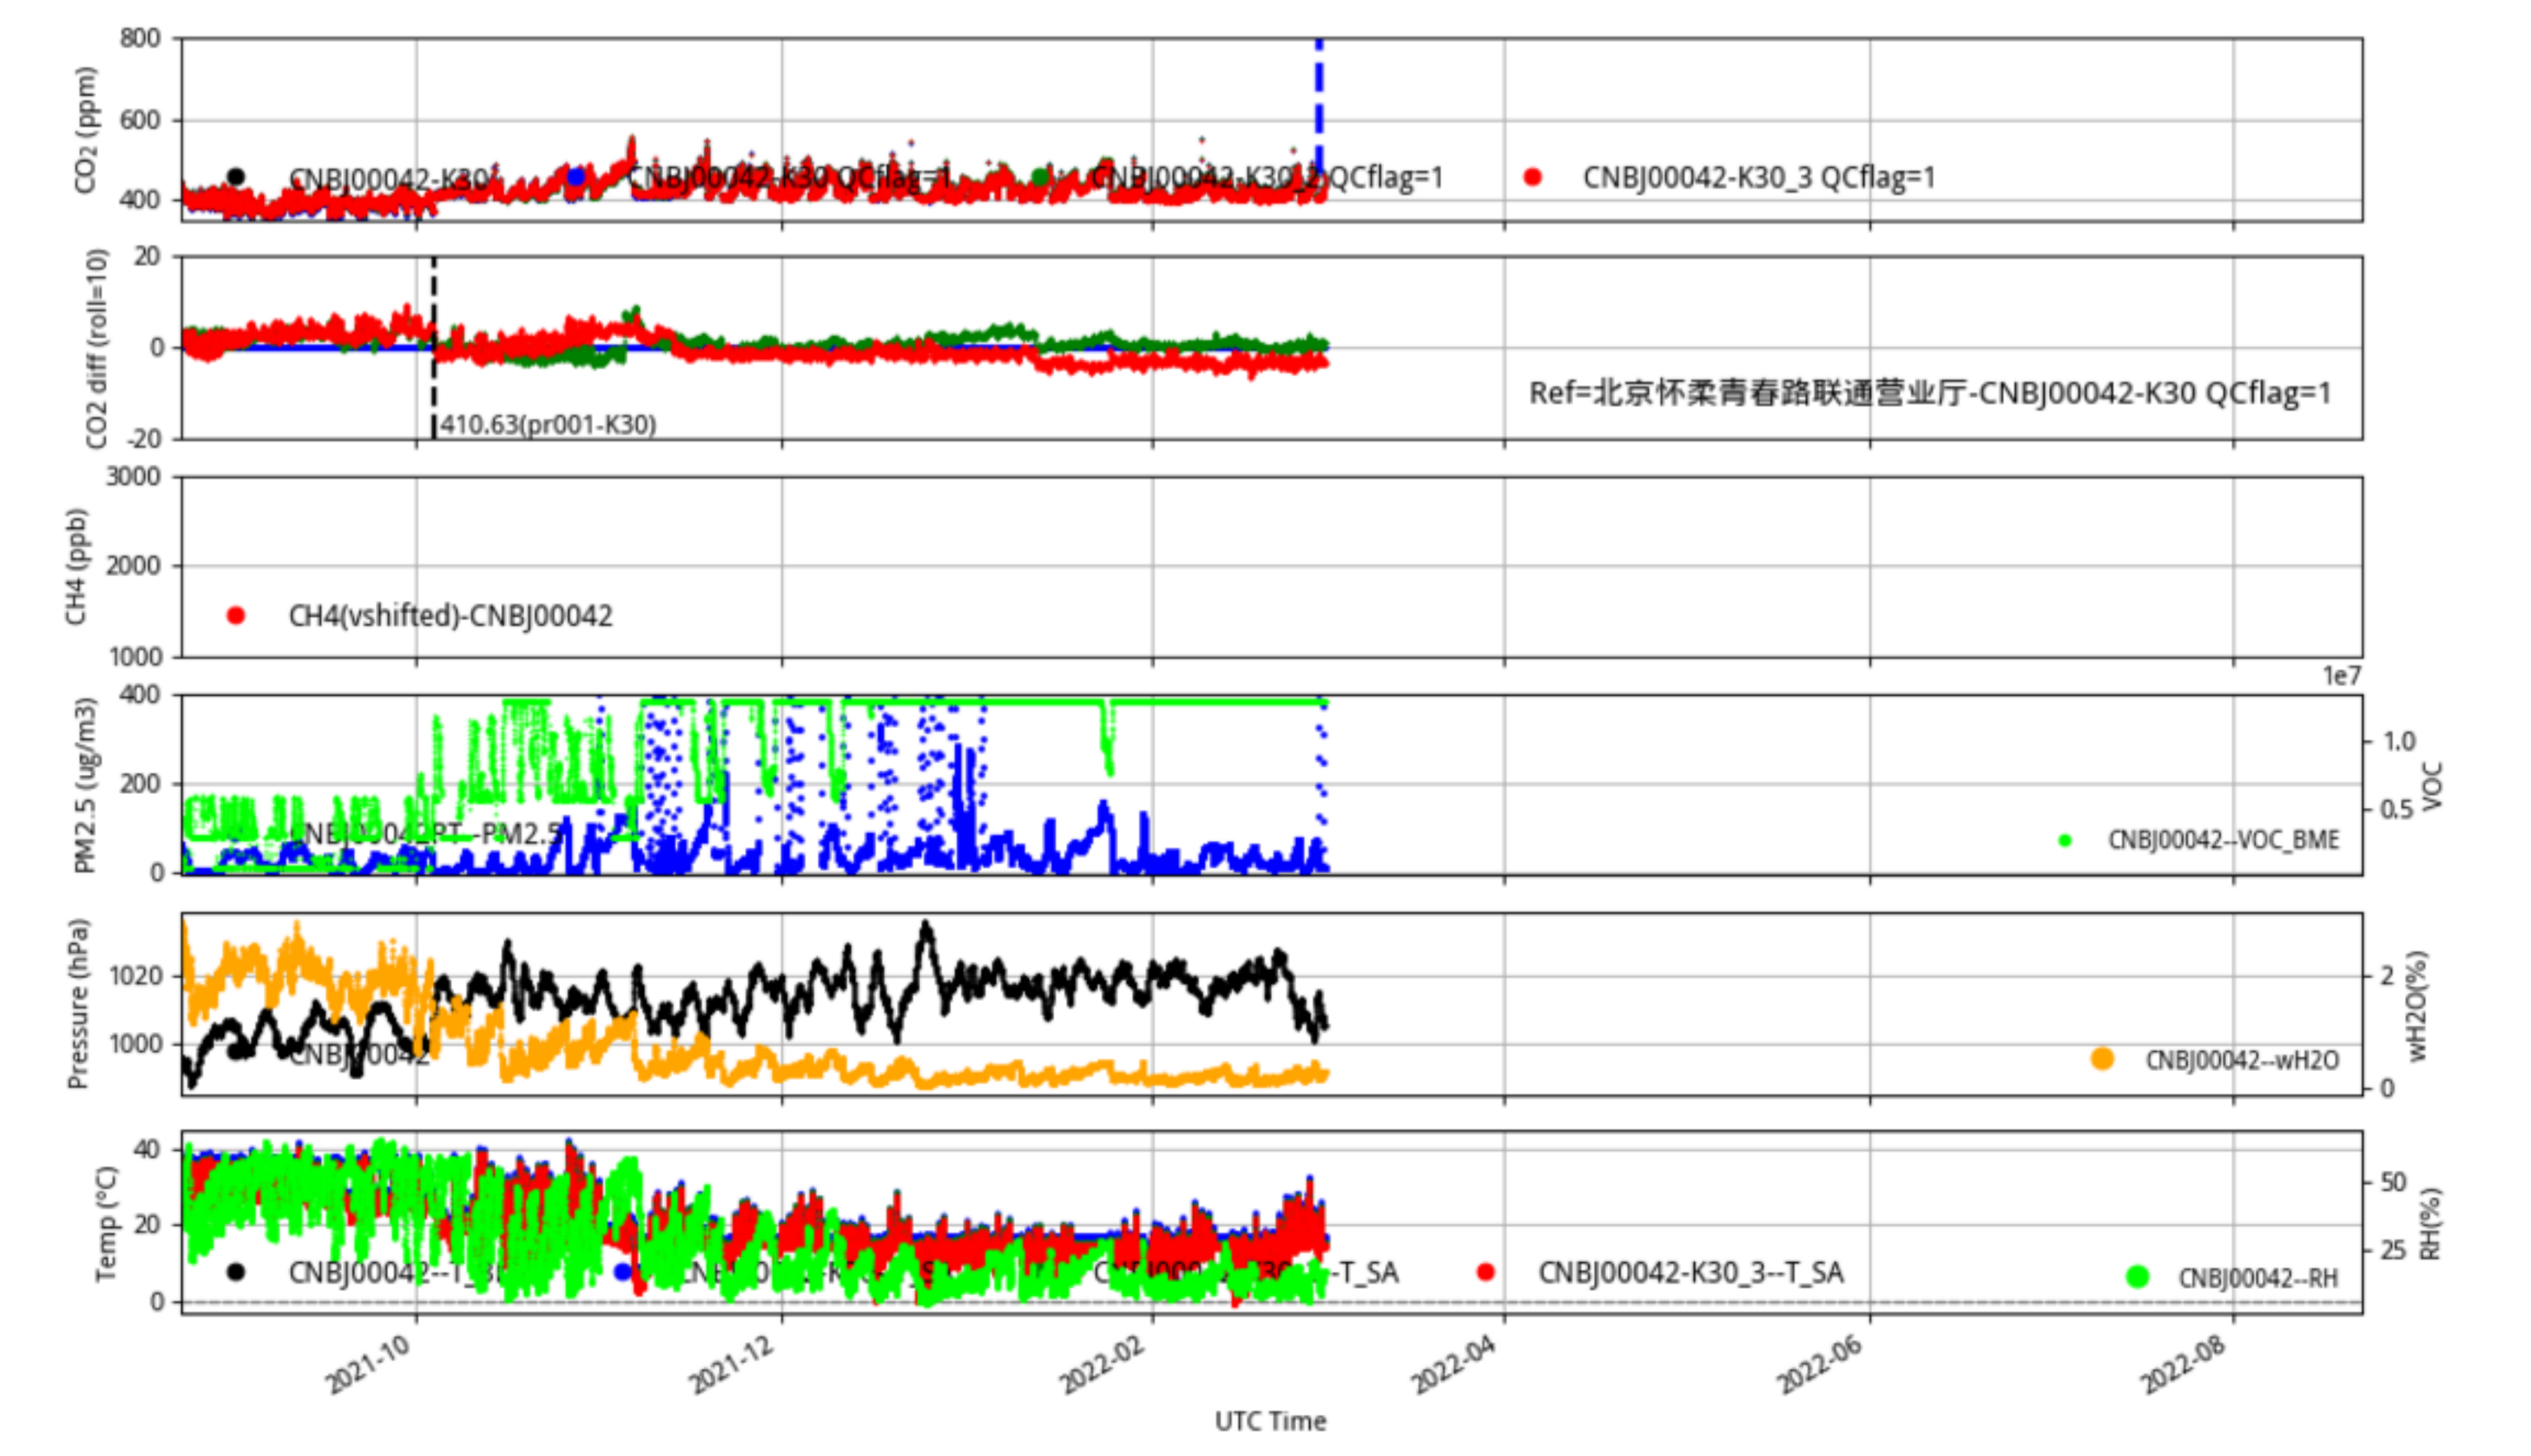

CNBj00042 JJJ_station tenmin/L2.1 CNBj00042--365-days

Plot created: 2022-08-22 15:23 UTC