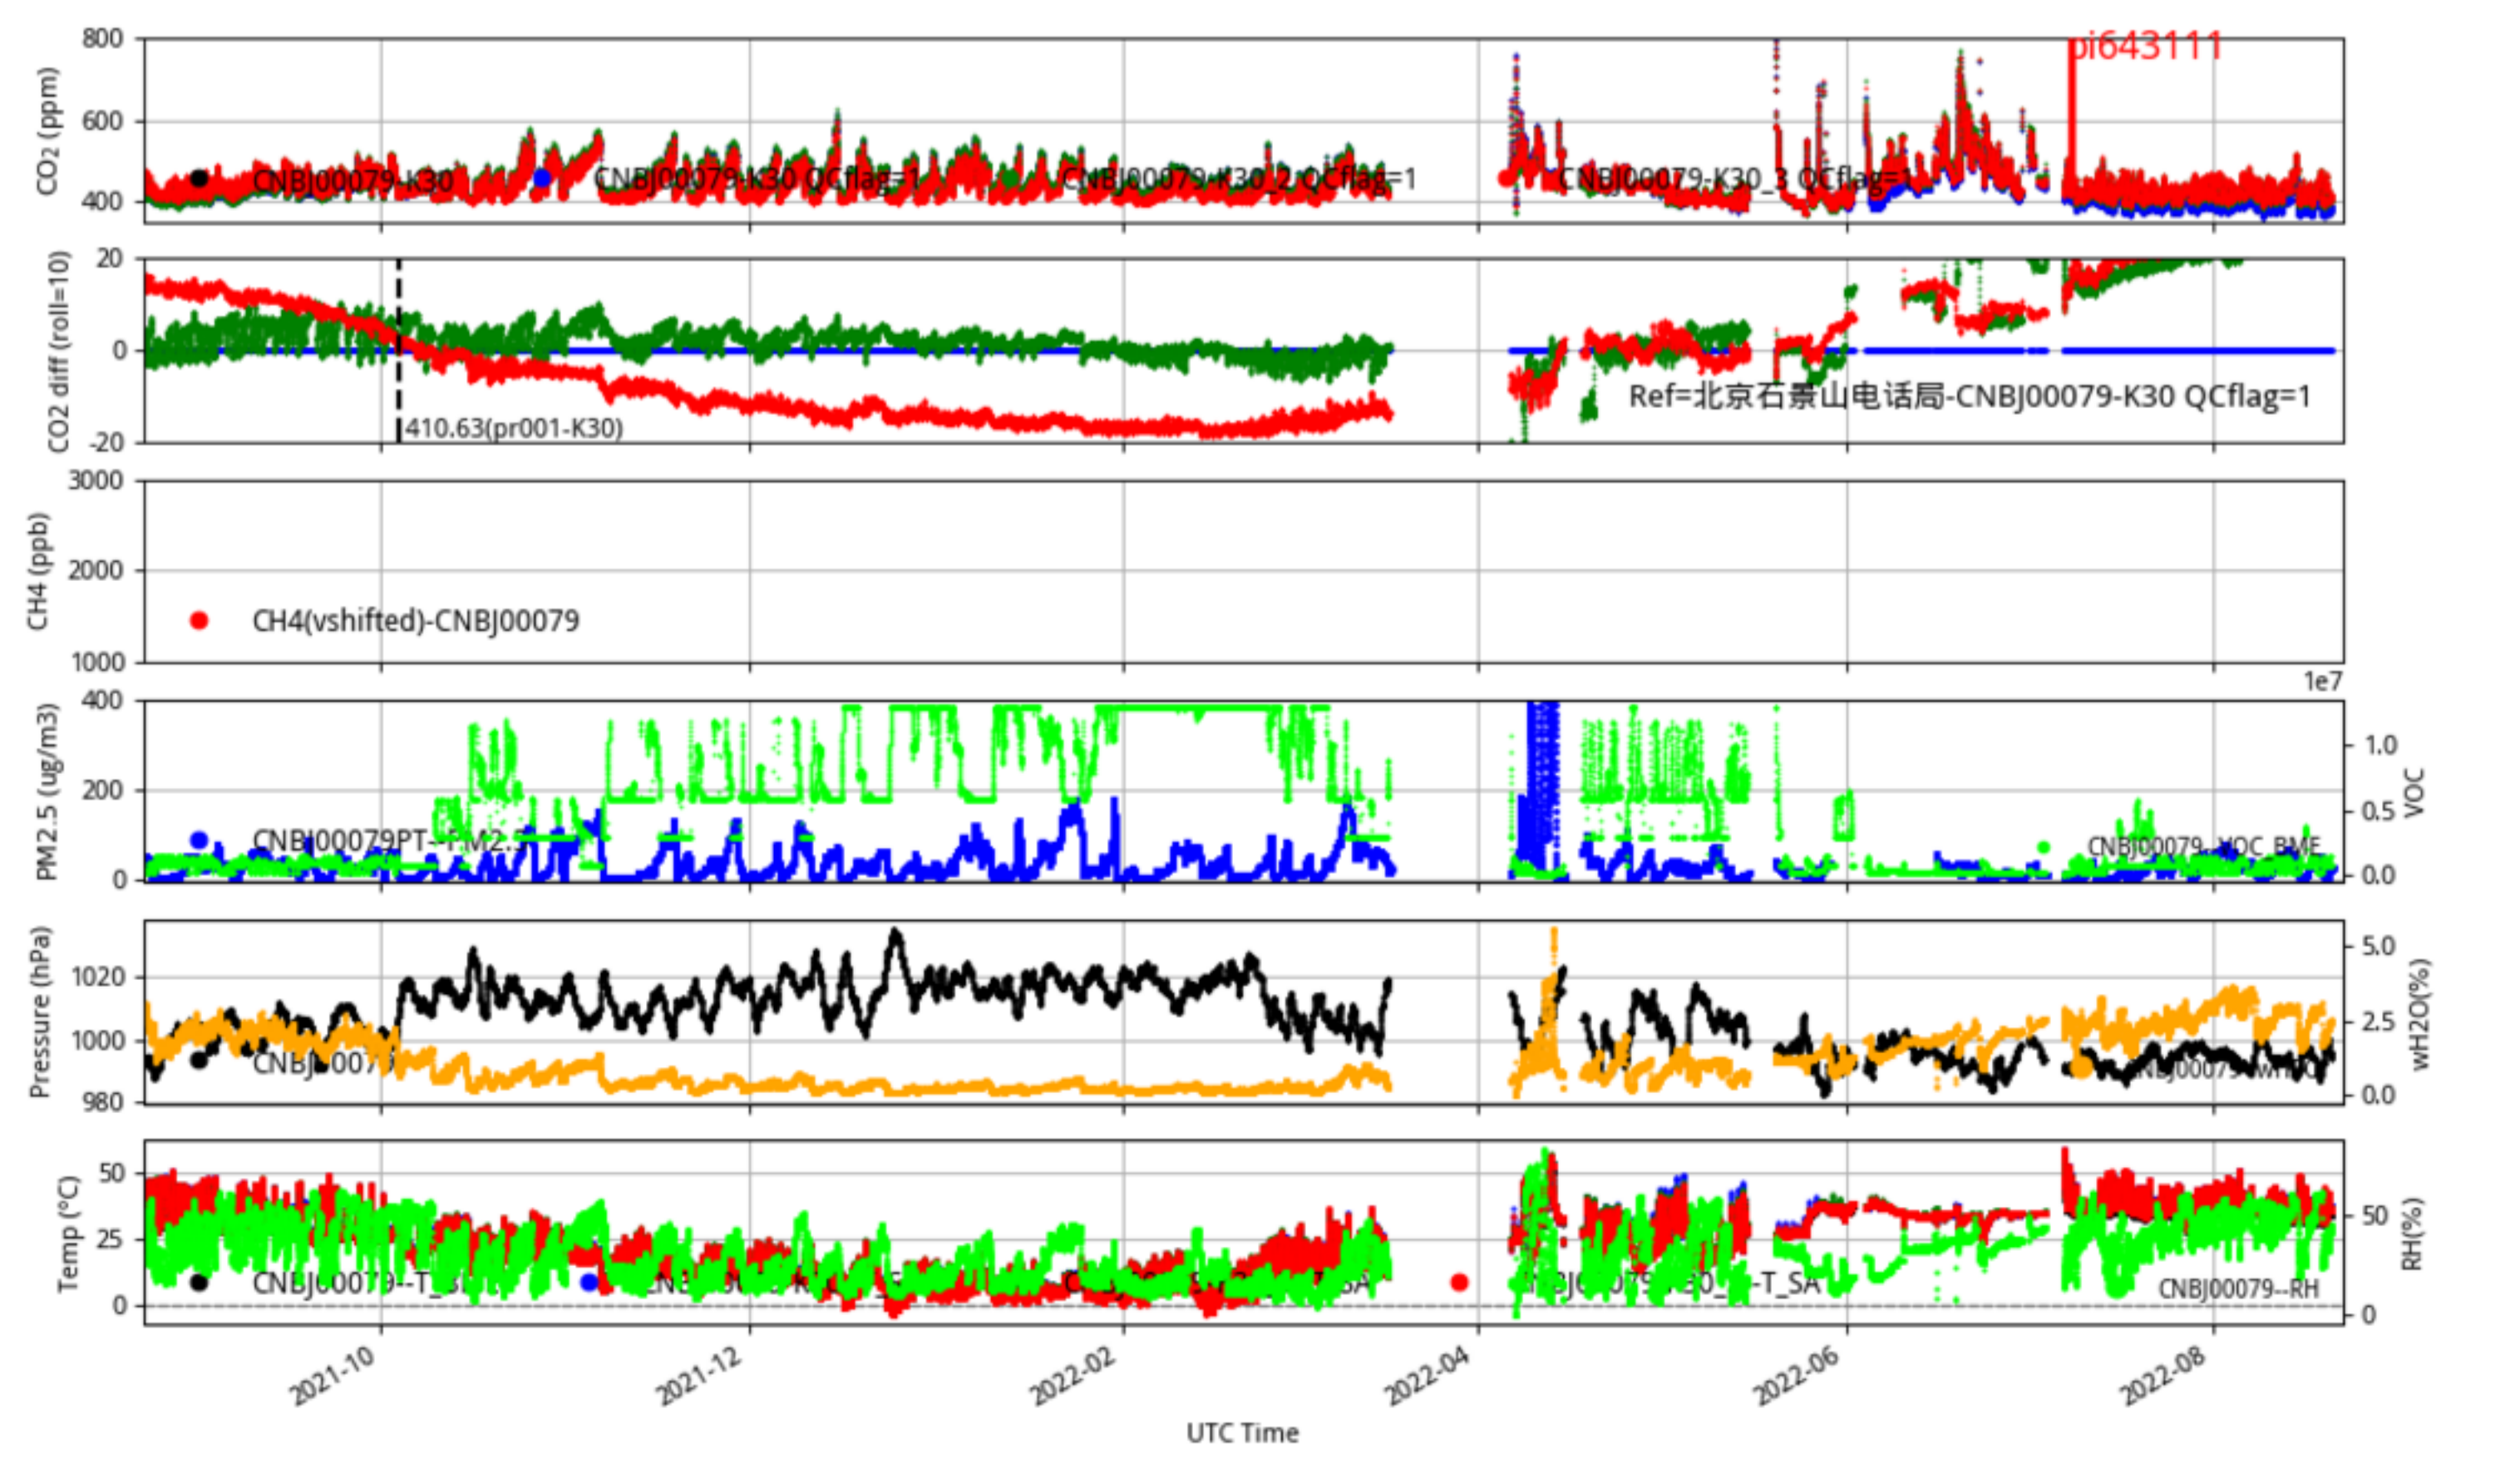

CNBj00079 JJJ_station tenmin/L2.1 CNBj00079--365-days

Plot created: 2022-08-22 15:53 UTC