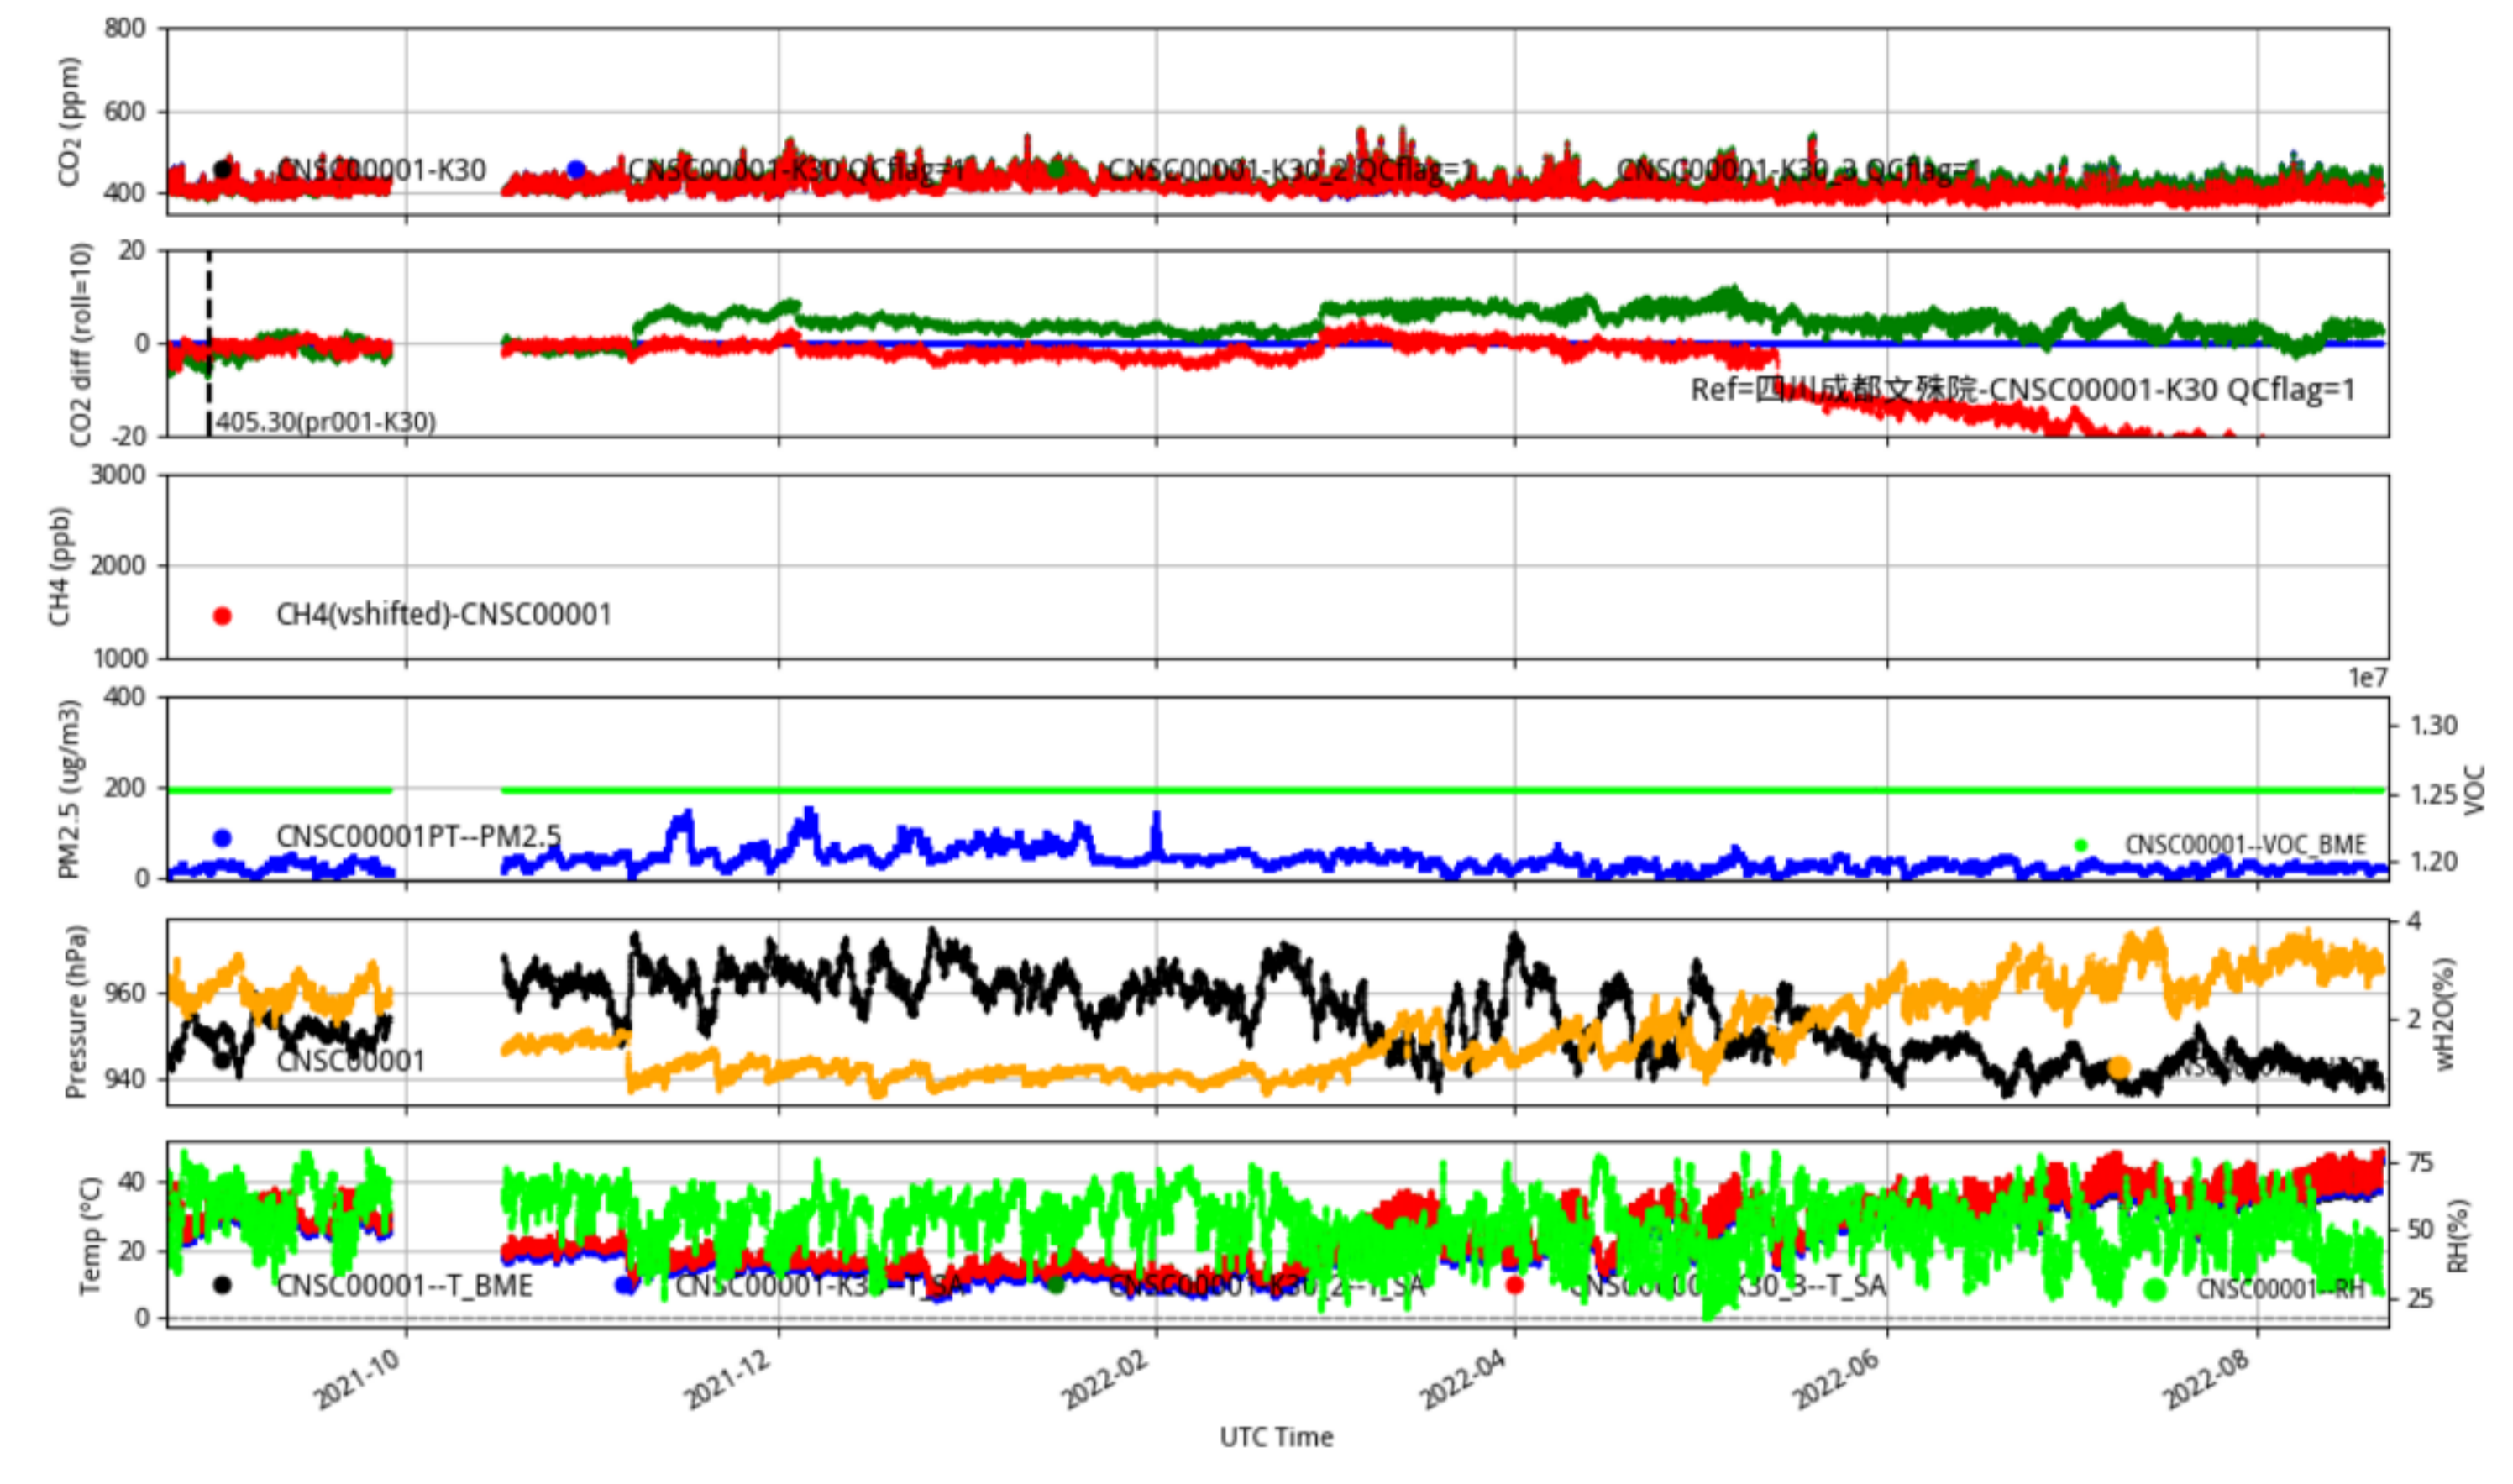

CNSC00001 JJJ_station tenmin/L2.1 CNSC00001--365-days

Plot created: 2022-08-22 16:43 UTC