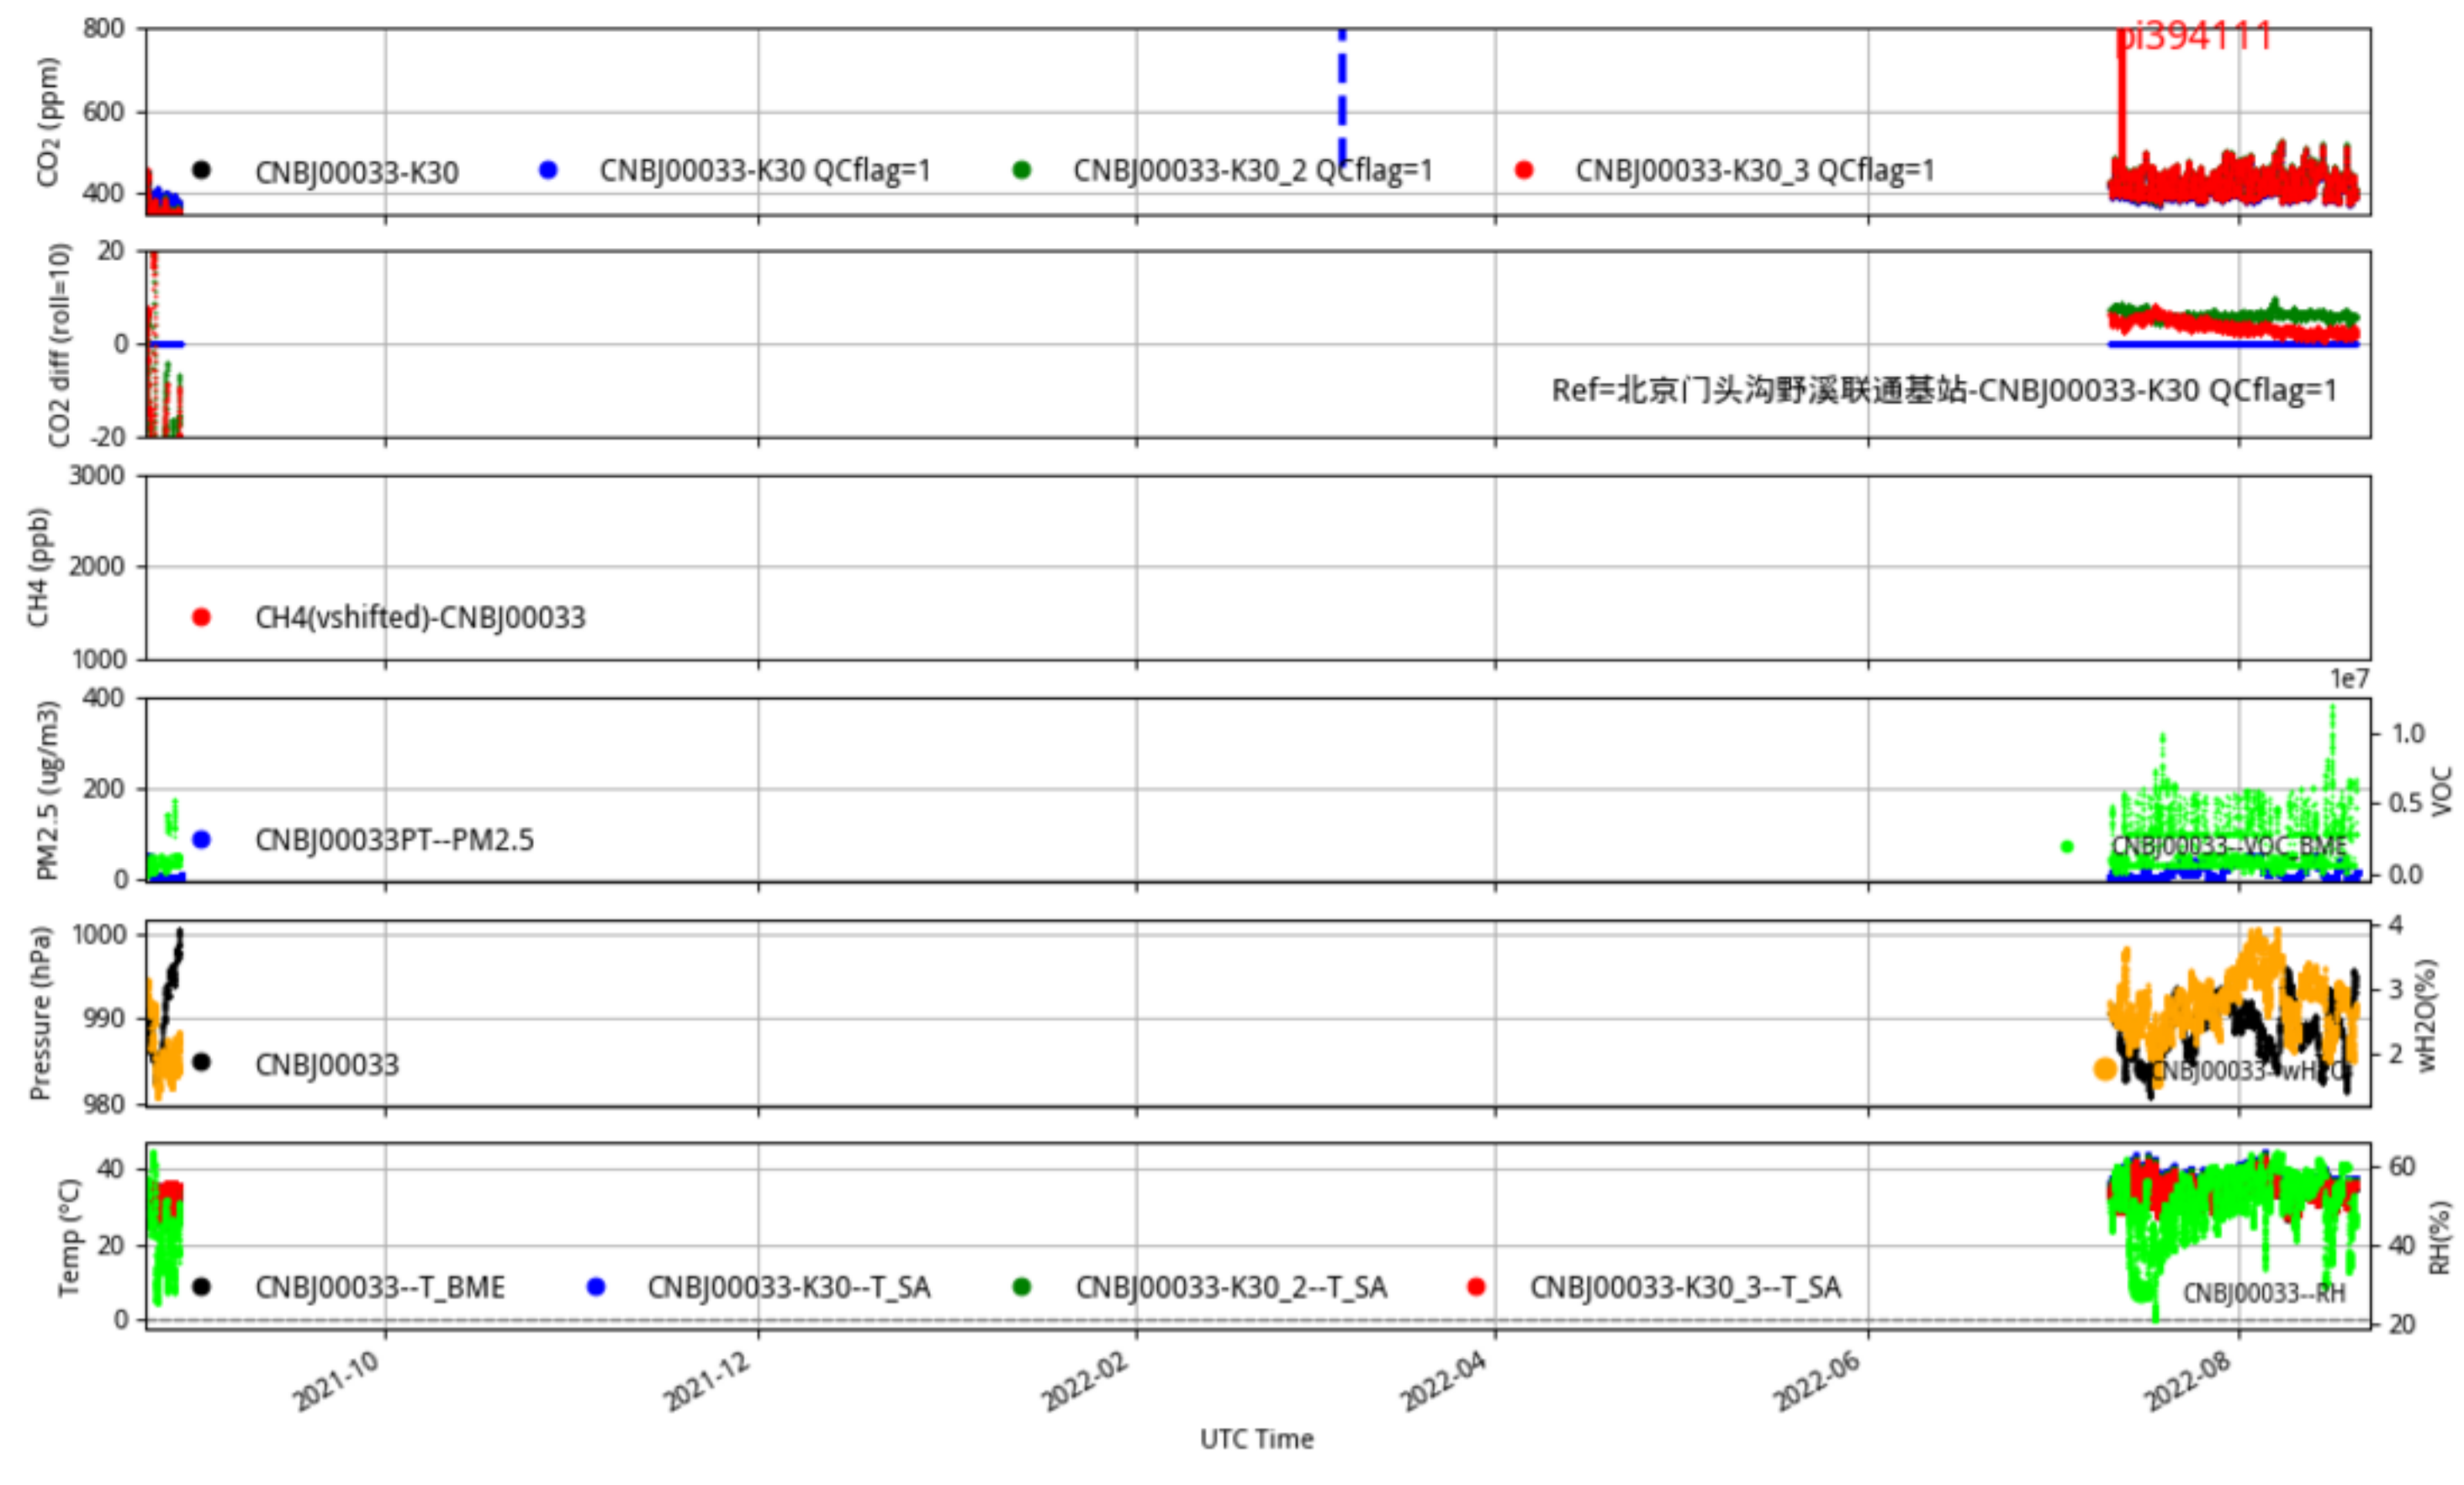

all_site_plot3_longtime.pdf

CNBj00033 JJJ_station tenmin/L2.1 CNBj00033--365-days

Plot created: 2022-08-22 15:14 UTC