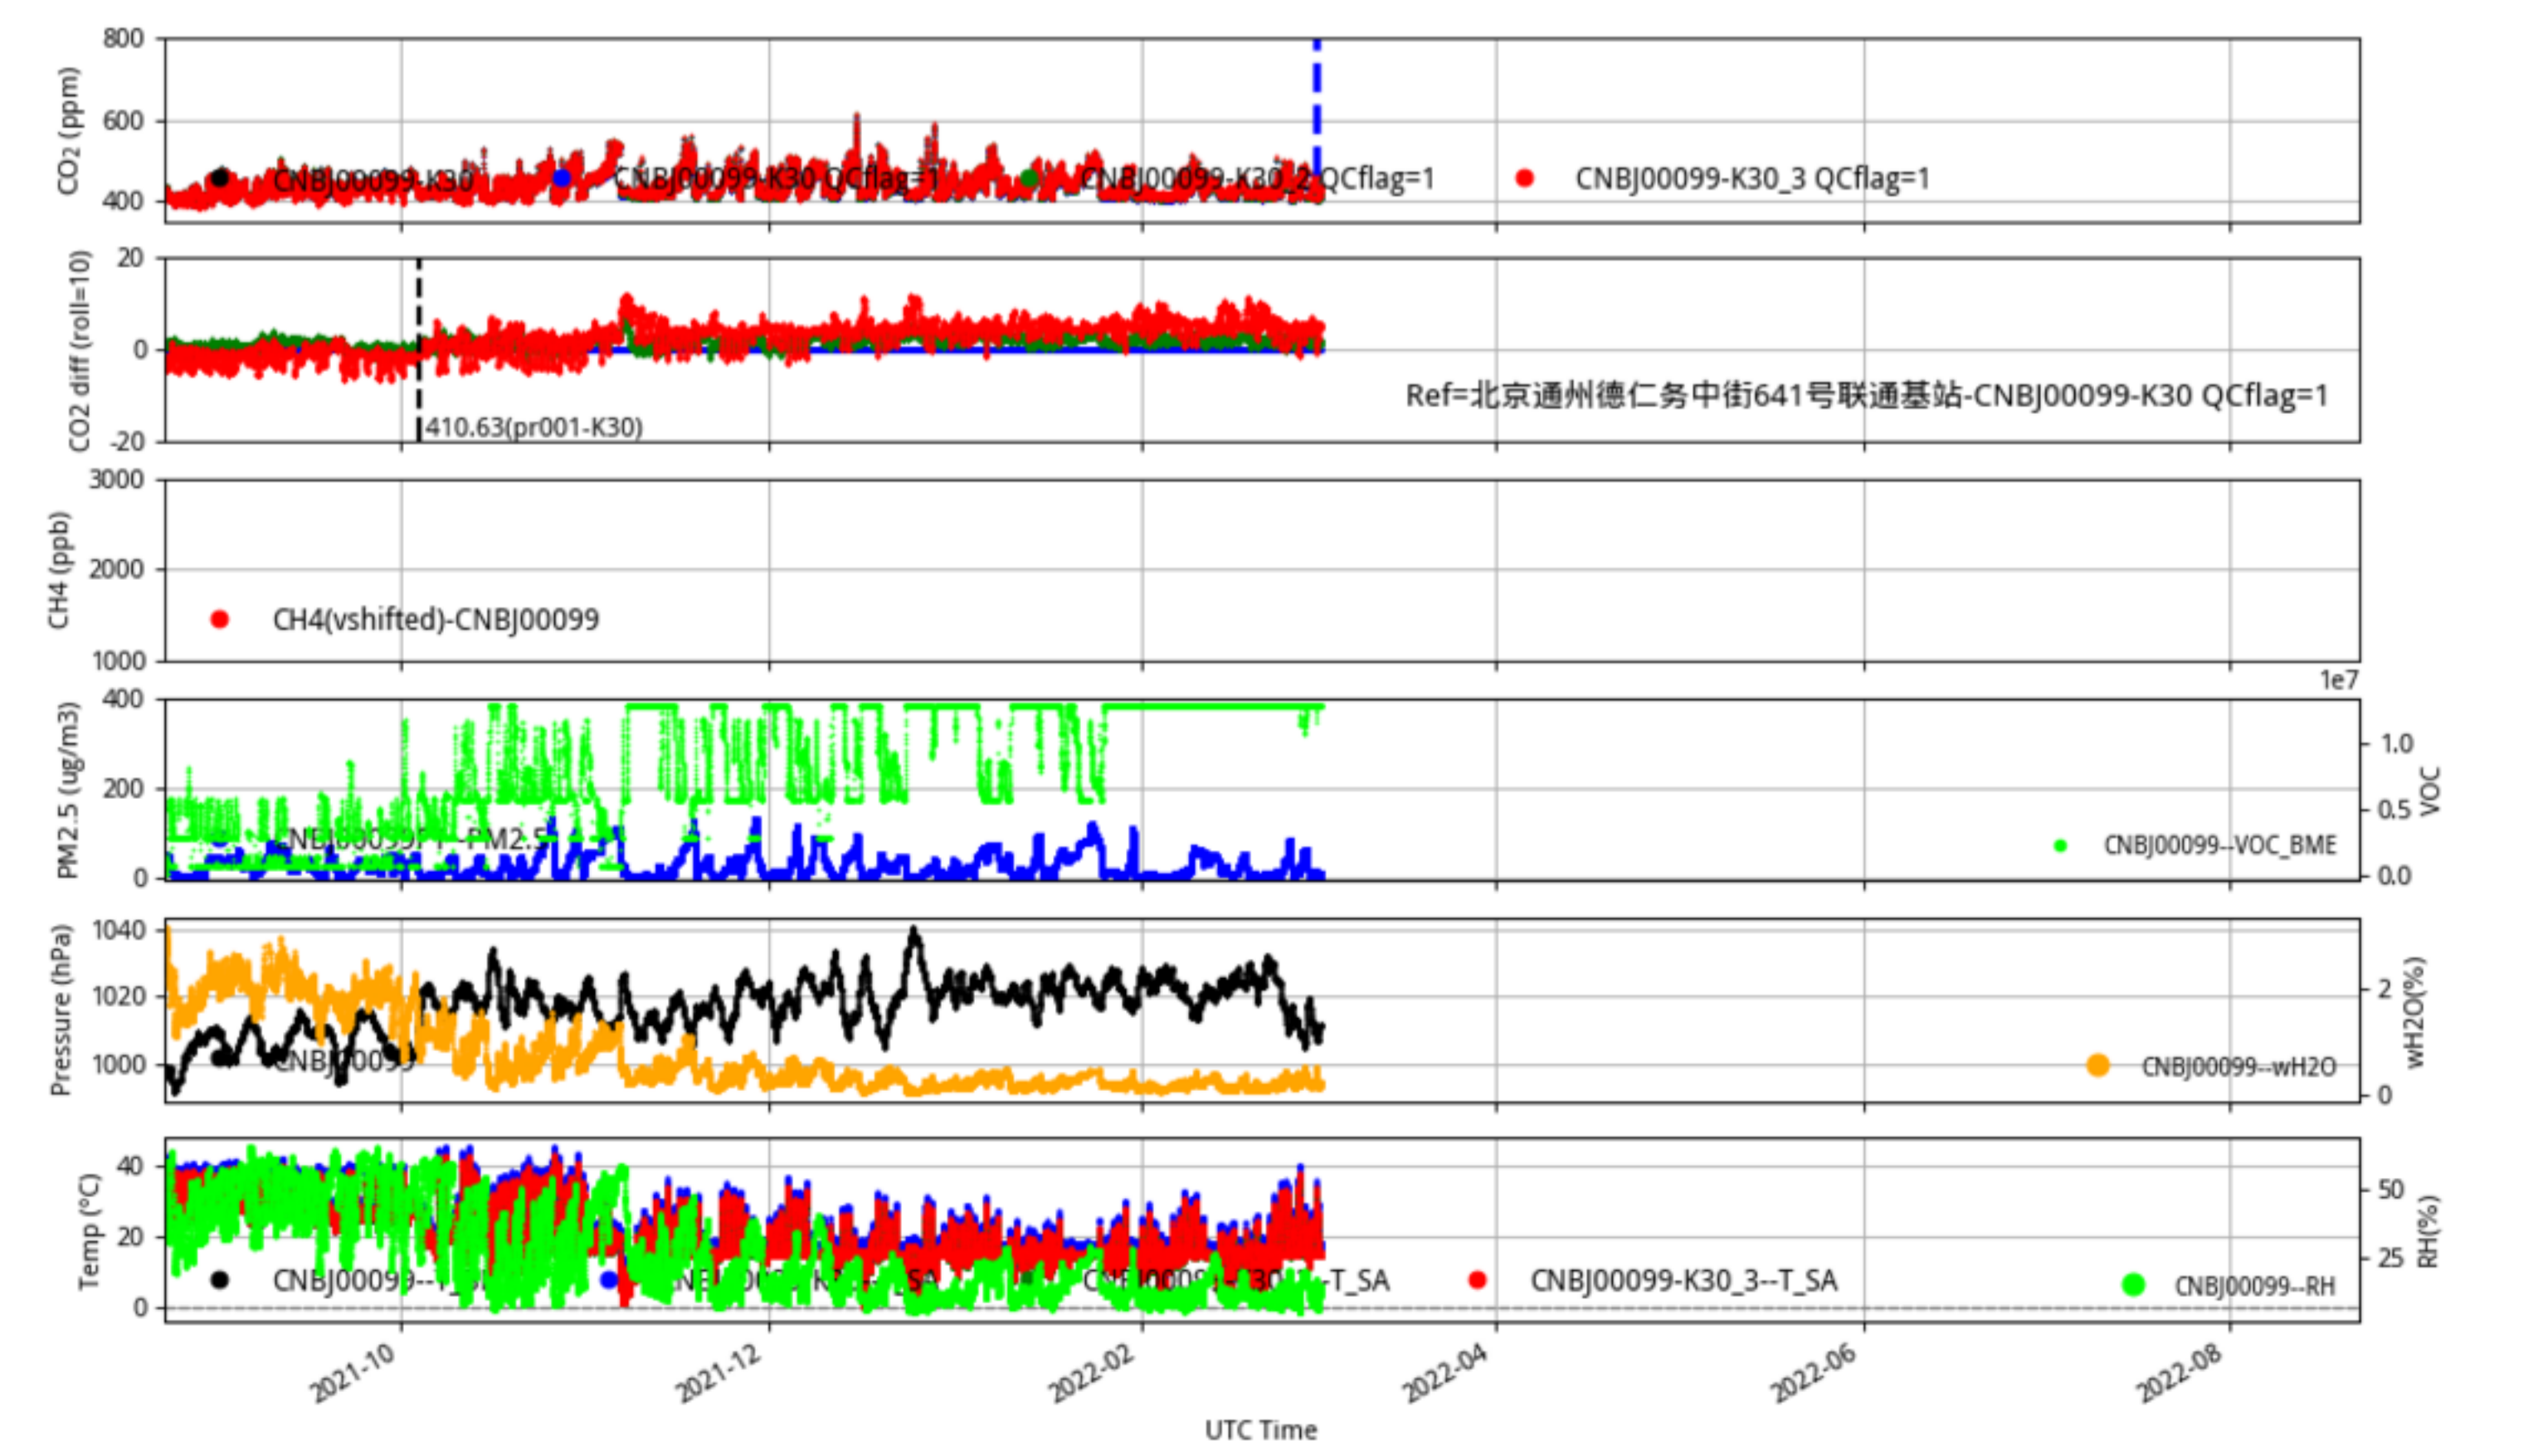

CNBj00099 JJJ_station tenmin/L2.1 CNBj00099--365-days

Plot created: 2022-08-22 16:10 UTC