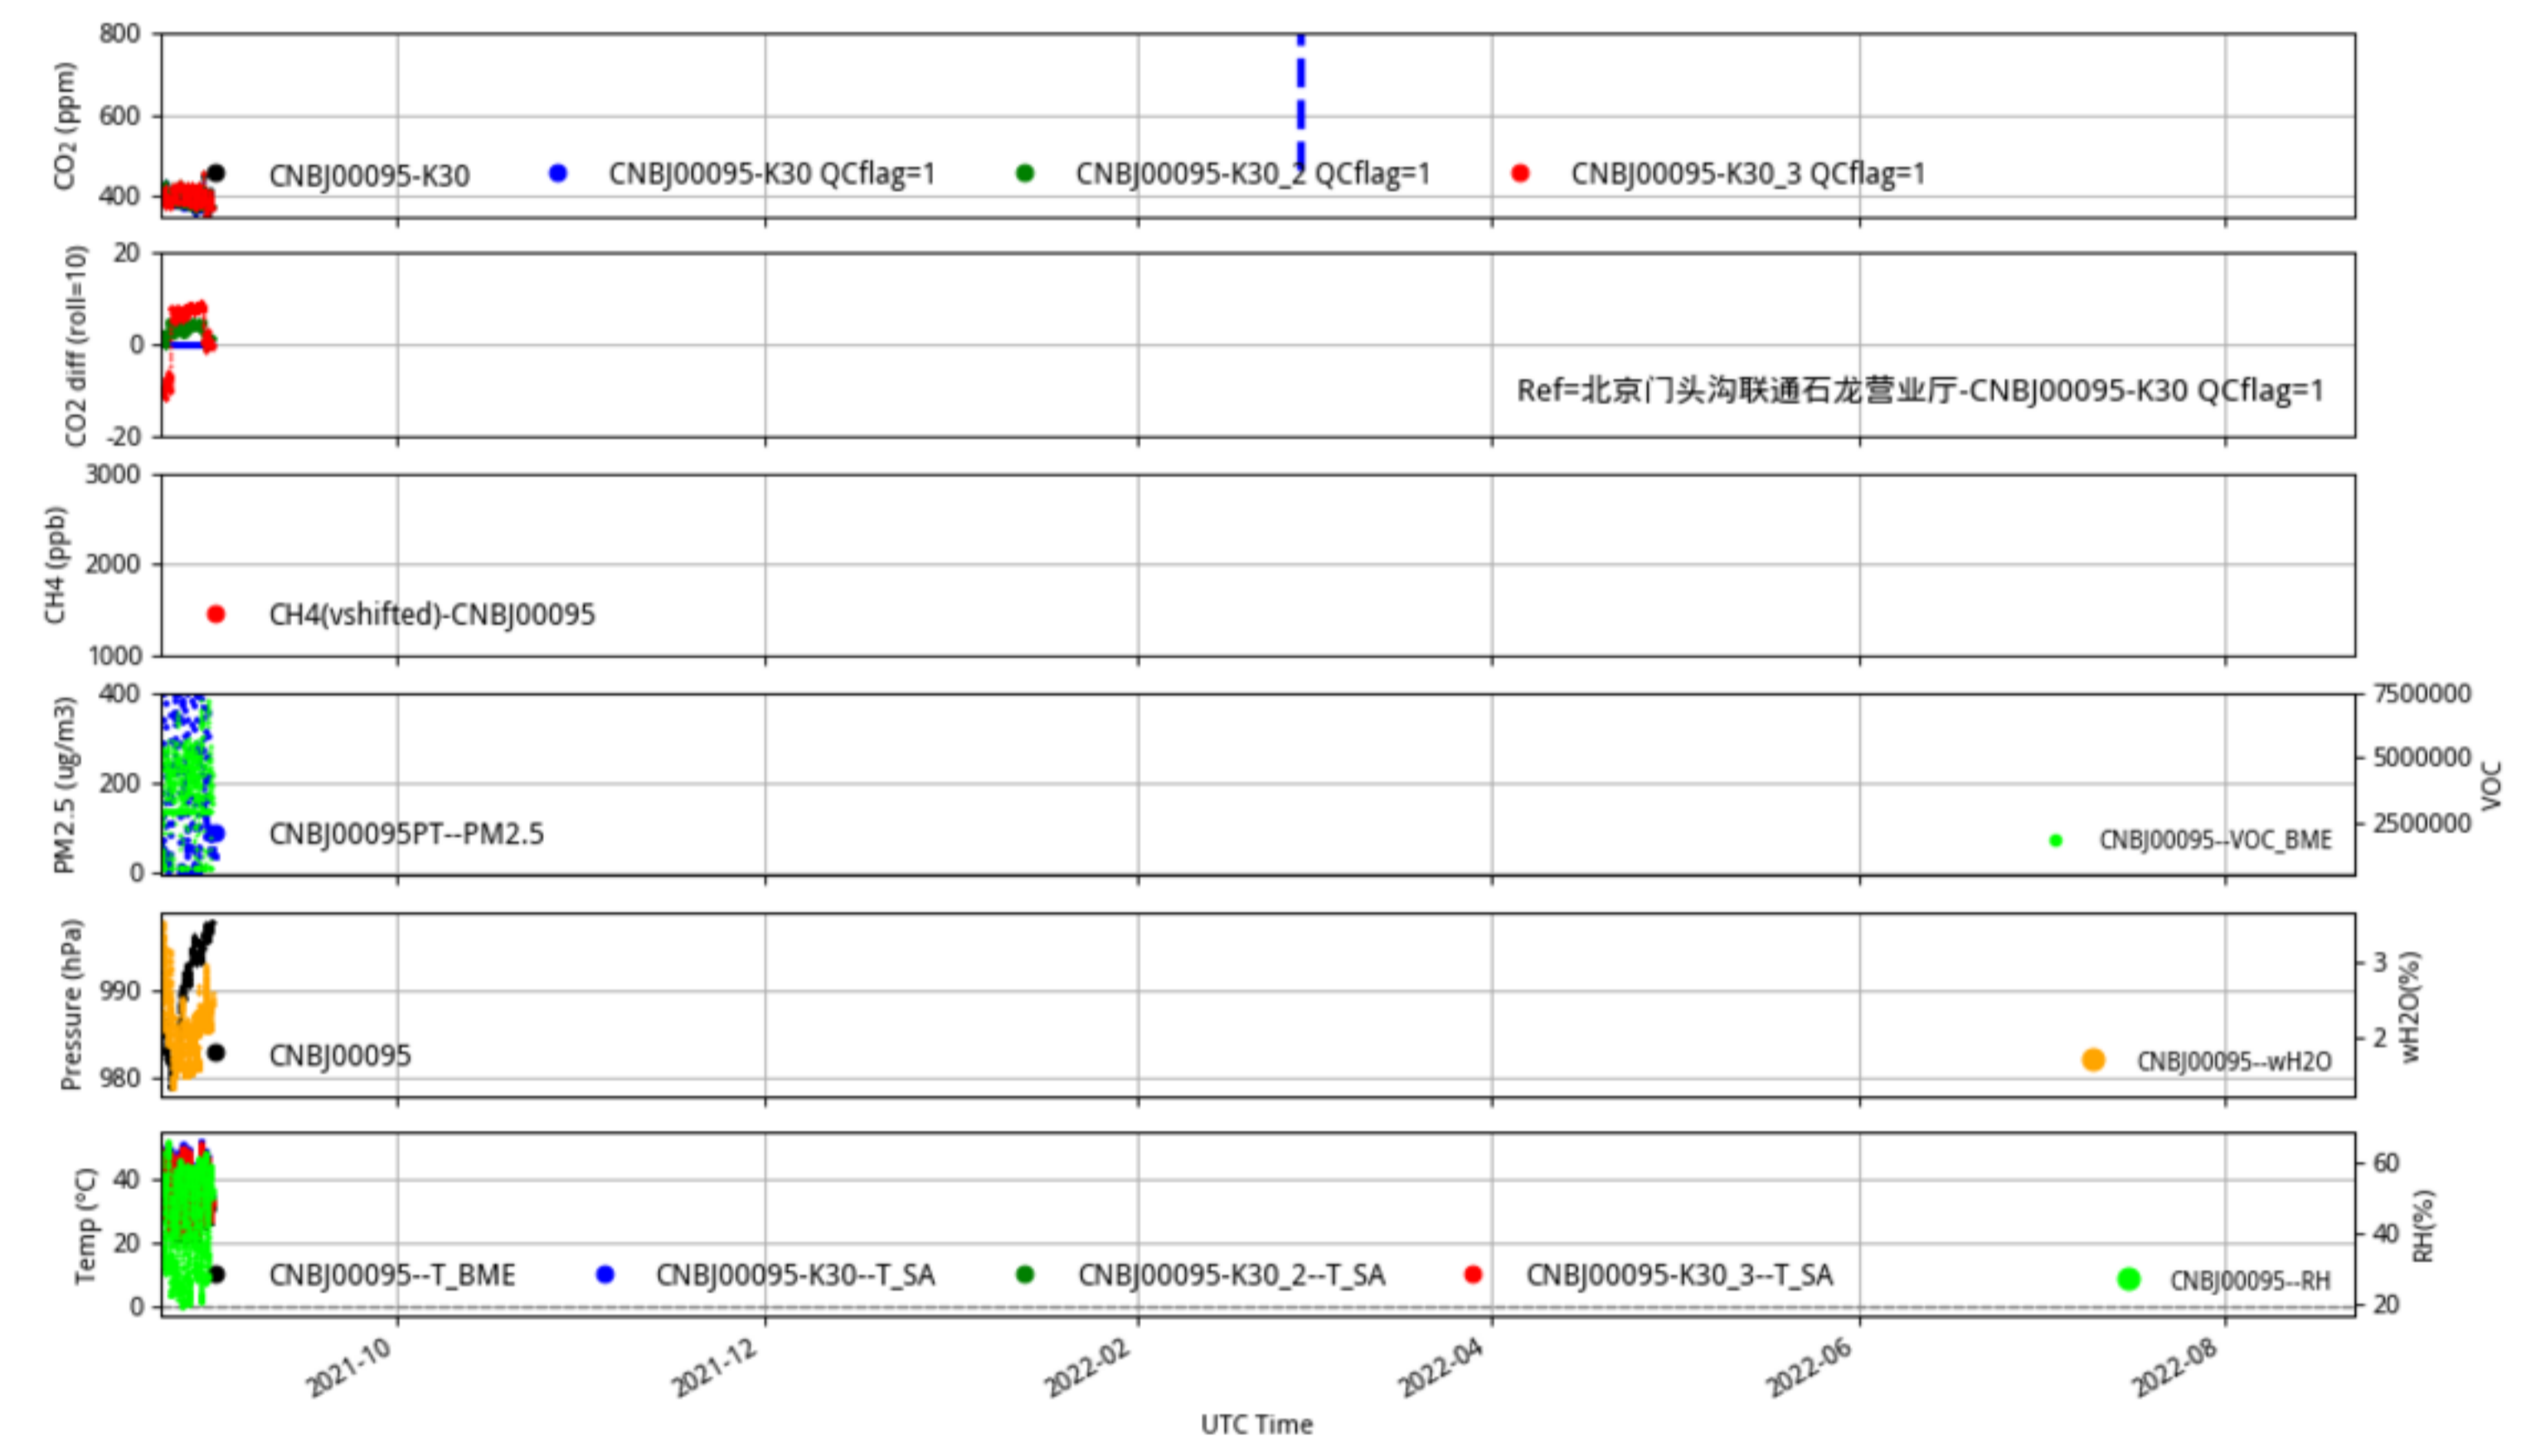

CNBj00095 JJJ_station tenmin/L2.1 CNBj00095--365-days

Plot created: 2022-08-22 16:08 UTC