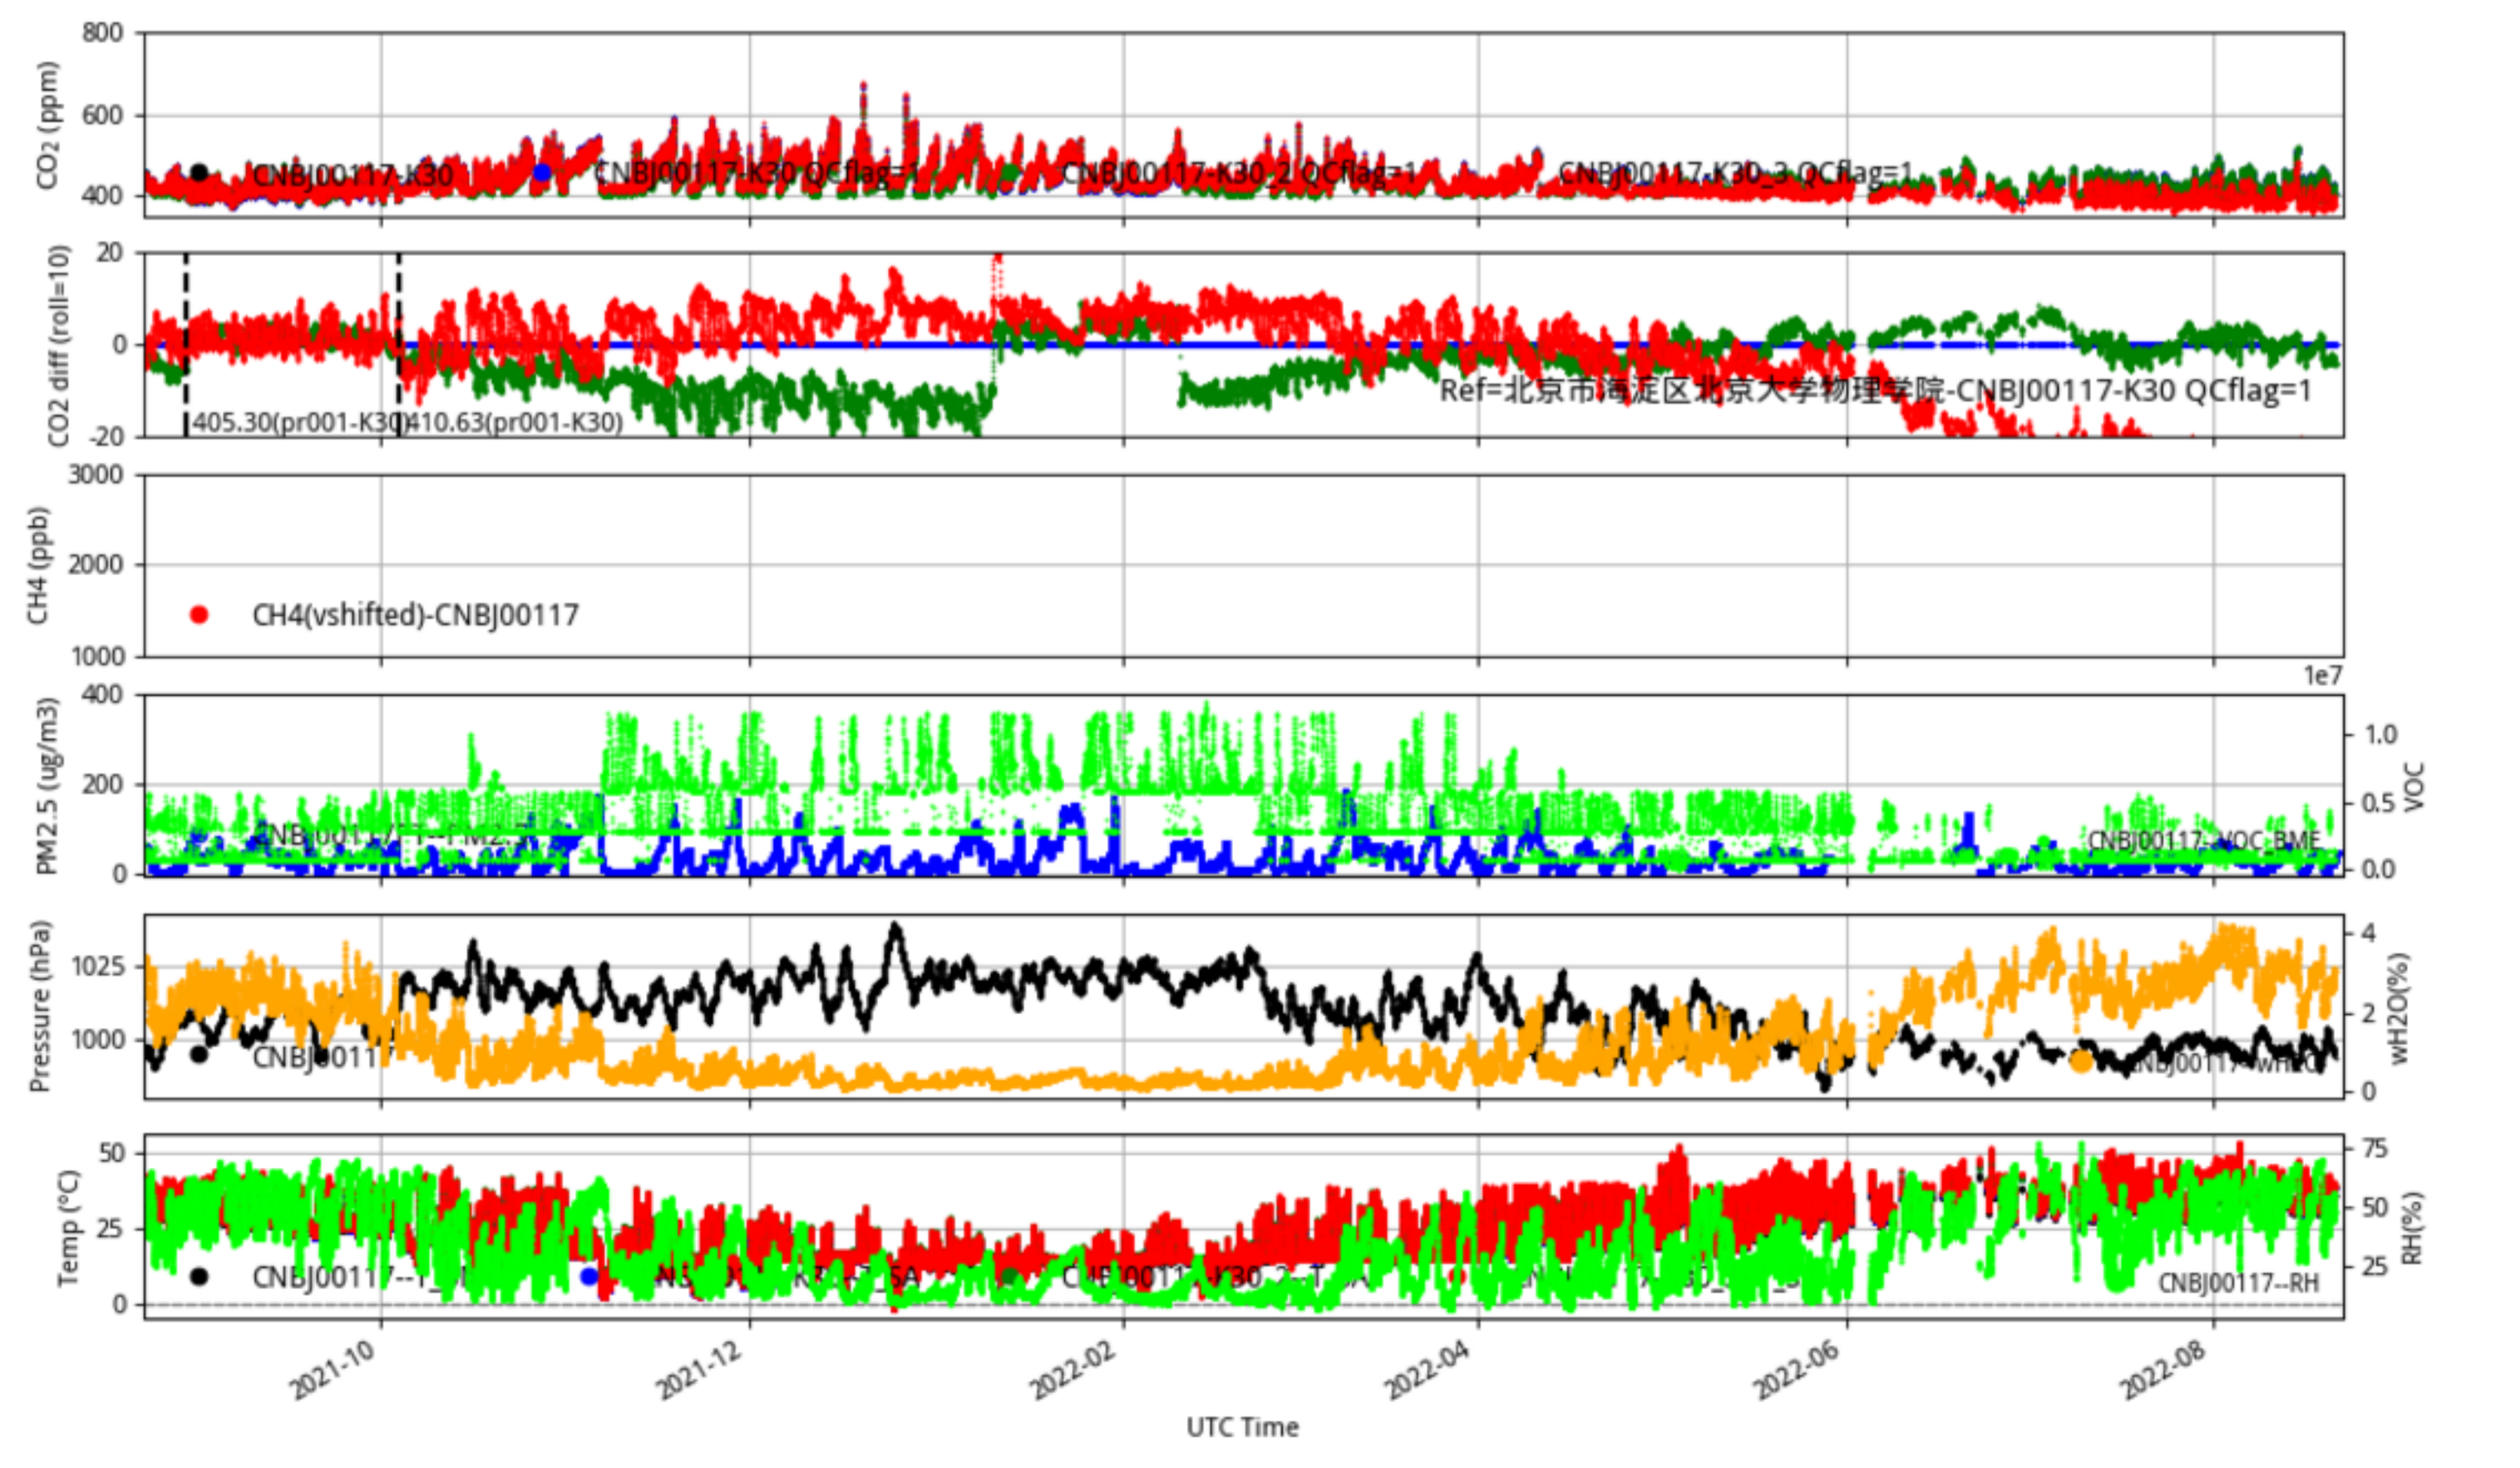

CNBj00117 JJJ_station tenmin/L2.1 CNBj00117--365-days

Plot created: 2022-08-22 16:23 UTC