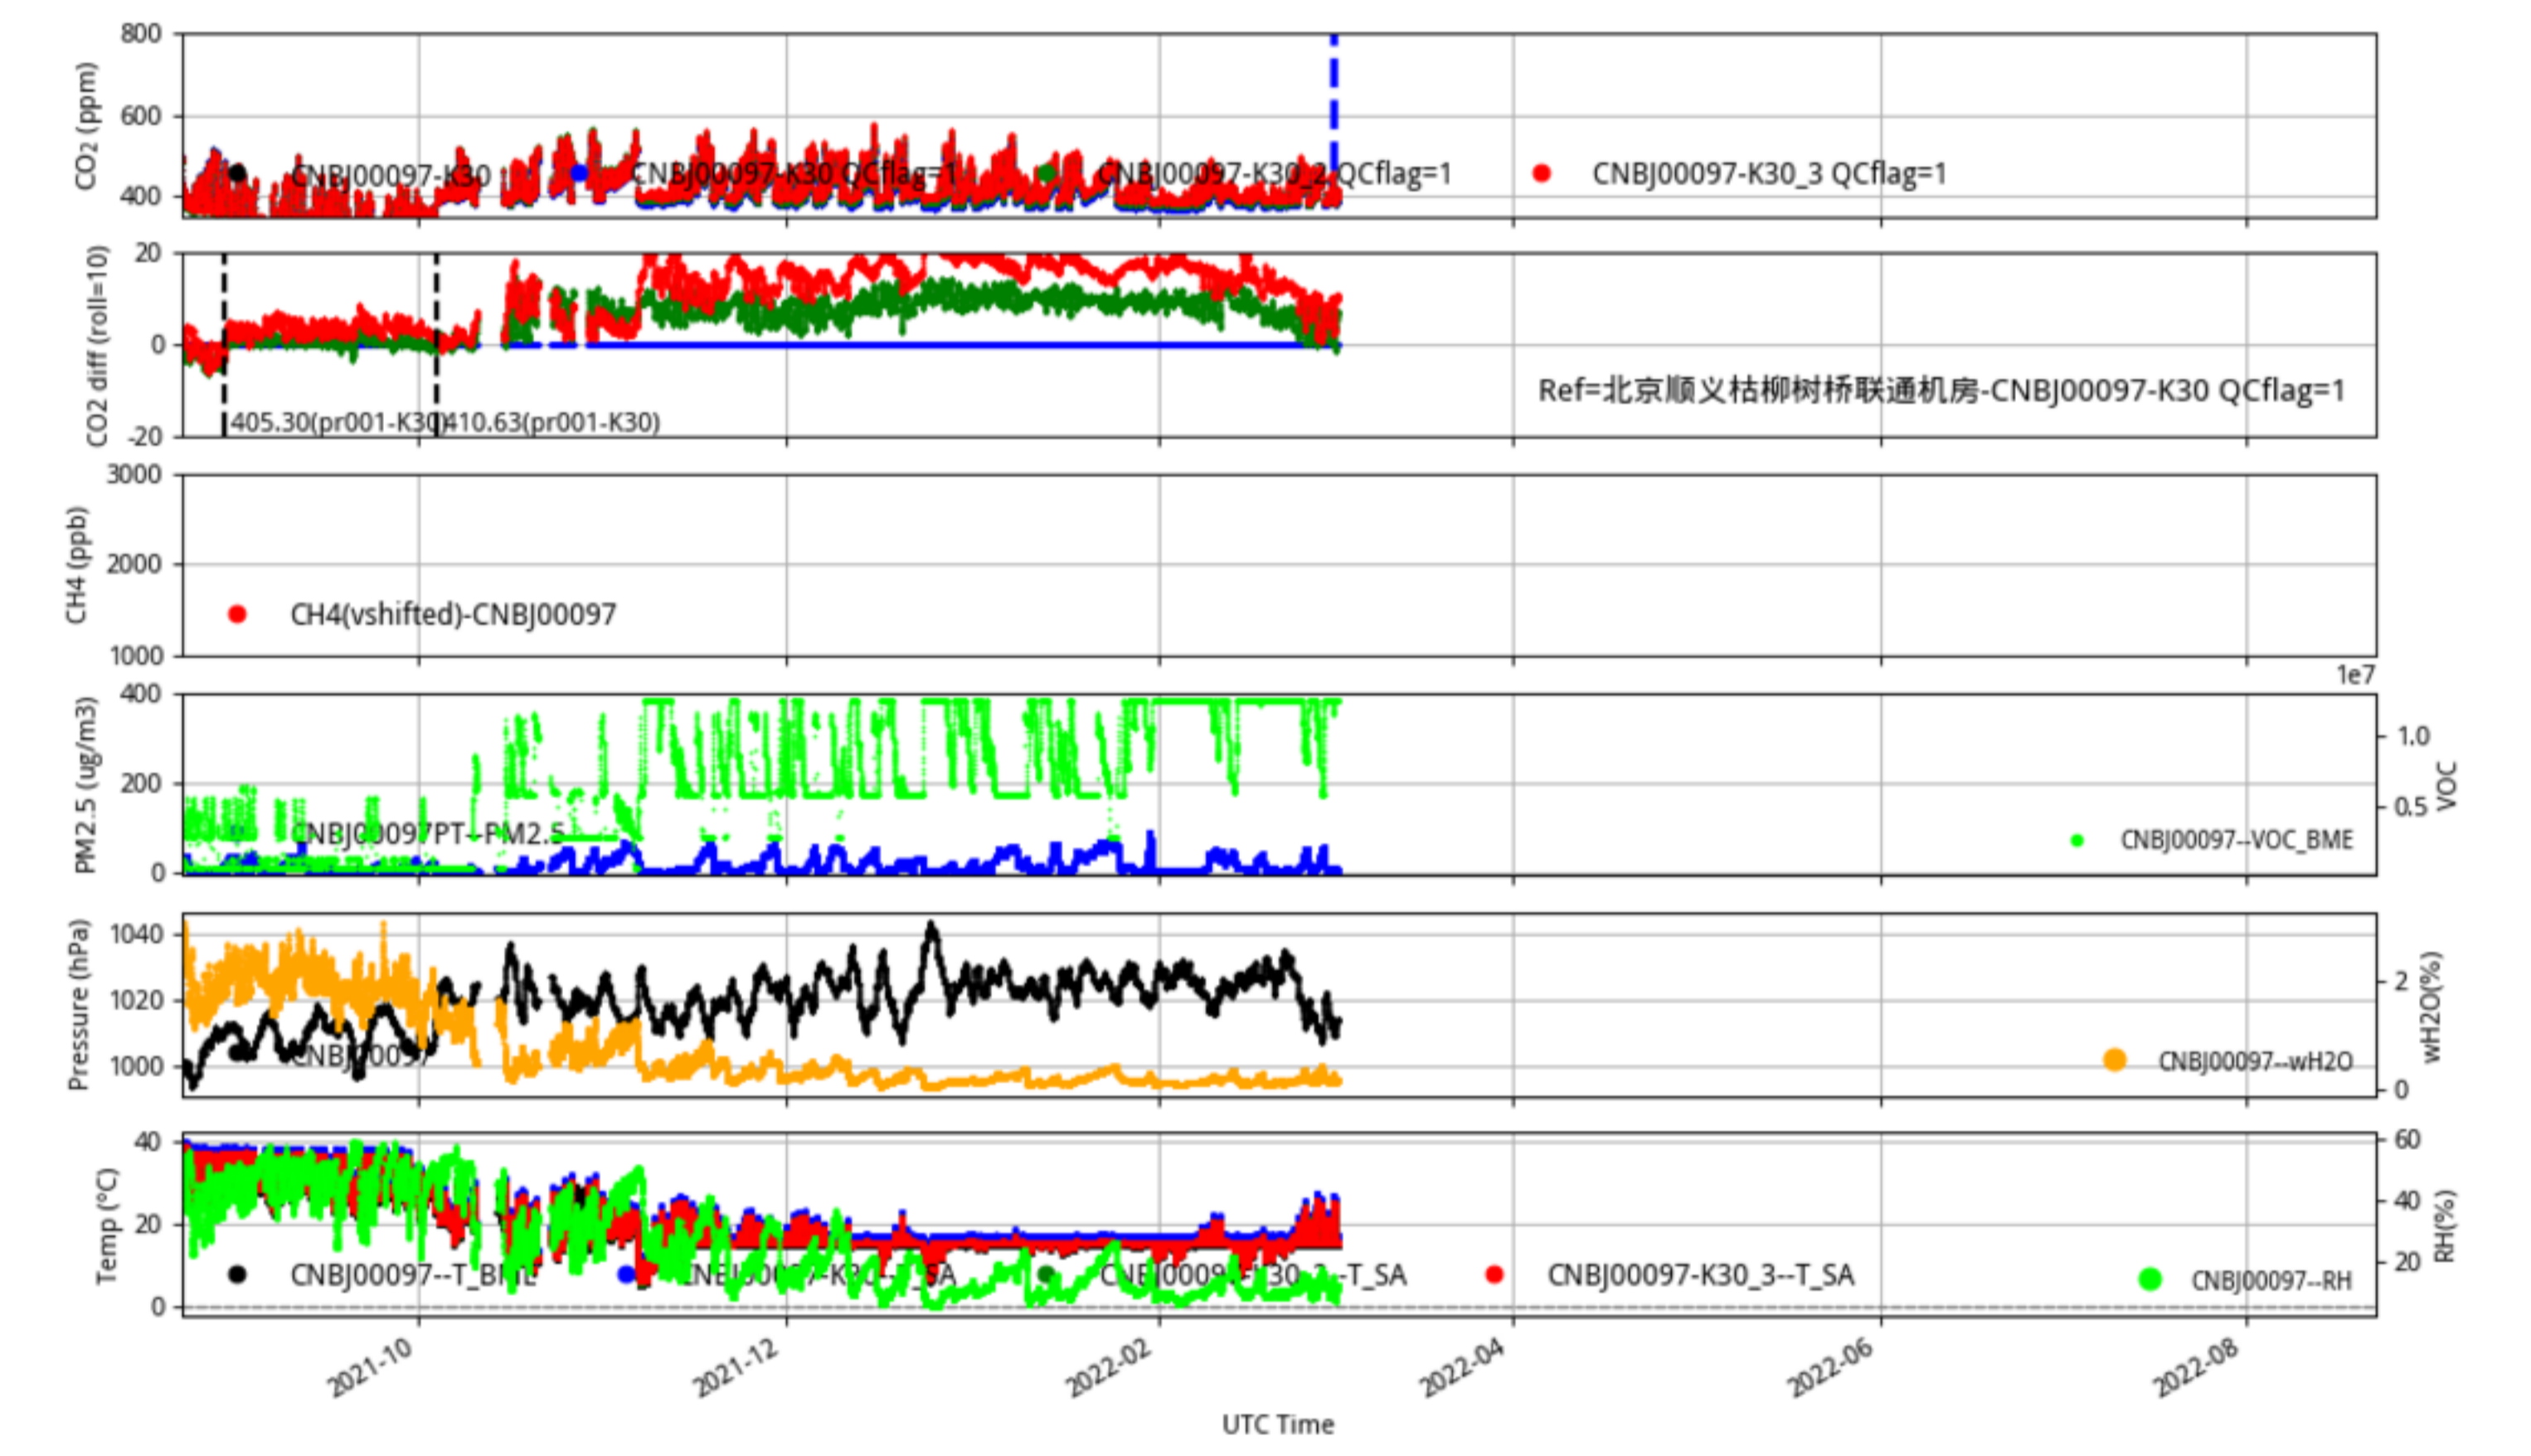

CNBj00097 JJJ_station tenmin/L2.1 CNBj00097--365-days

Plot created: 2022-08-22 16:09 UTC