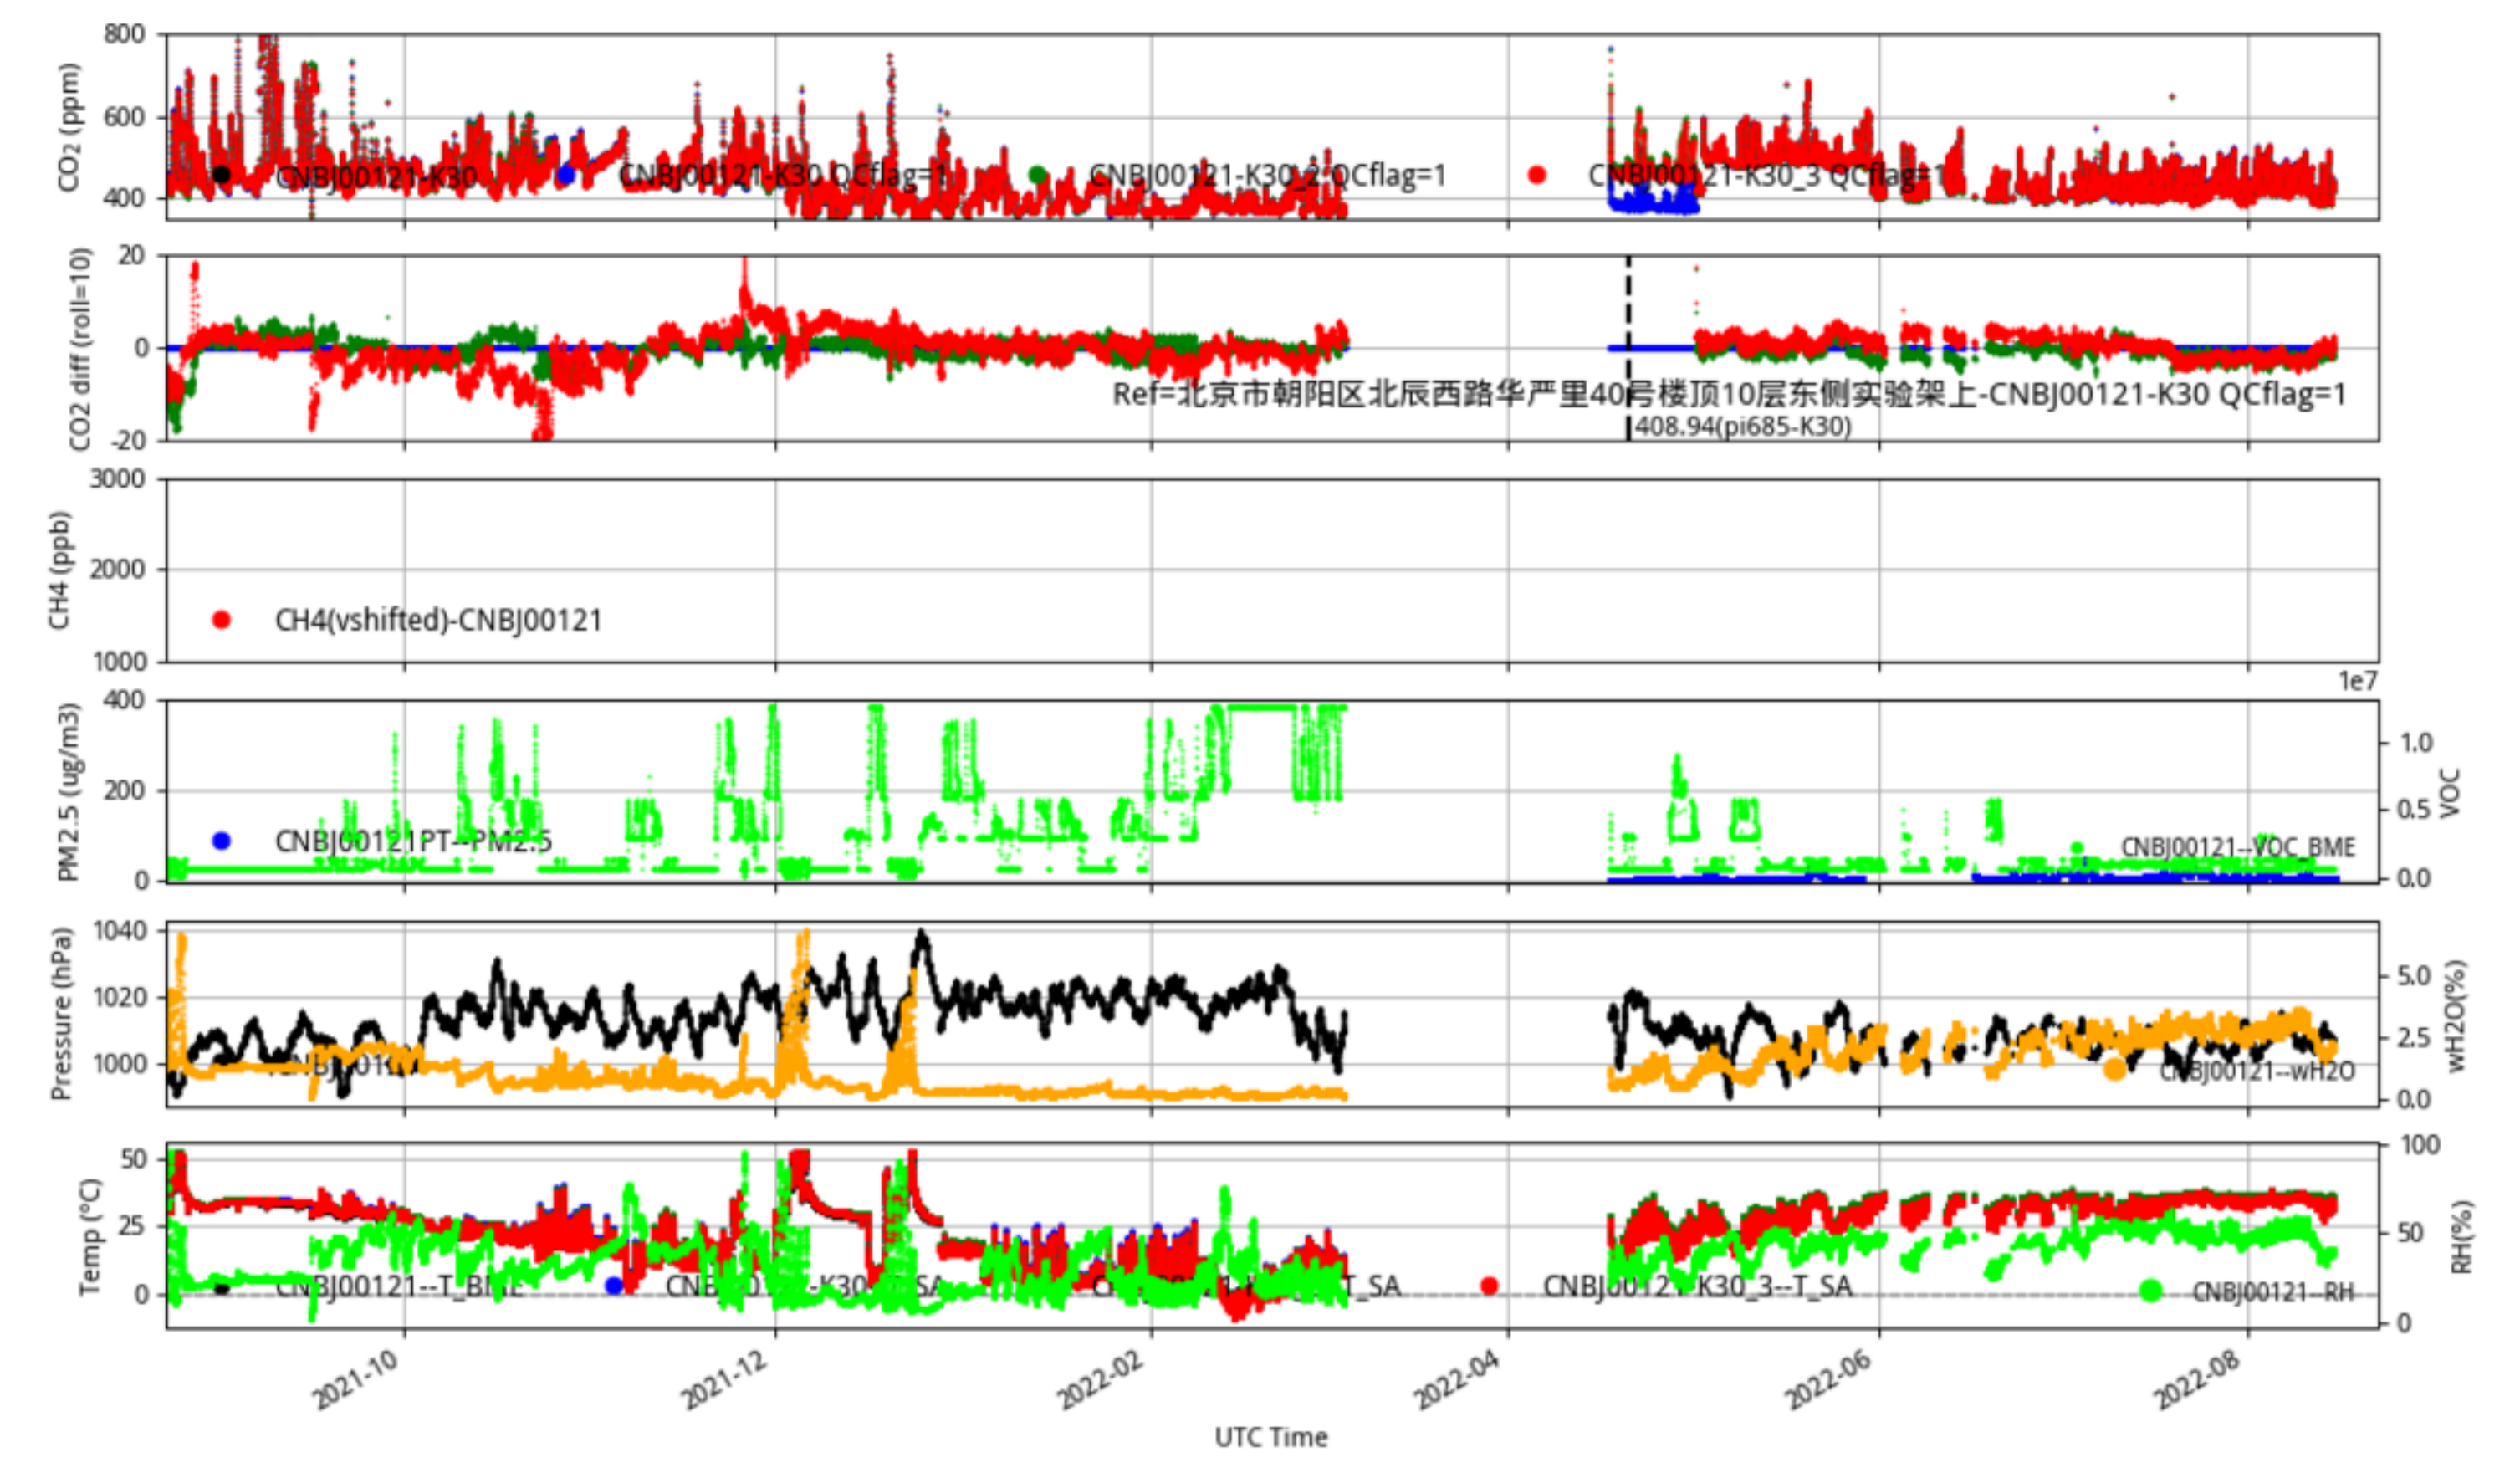

CNBj00121 JJJ_station tenmin/L2.1 CNBj00121--365-days

Plot created: 2022-08-22 16:27 UTC