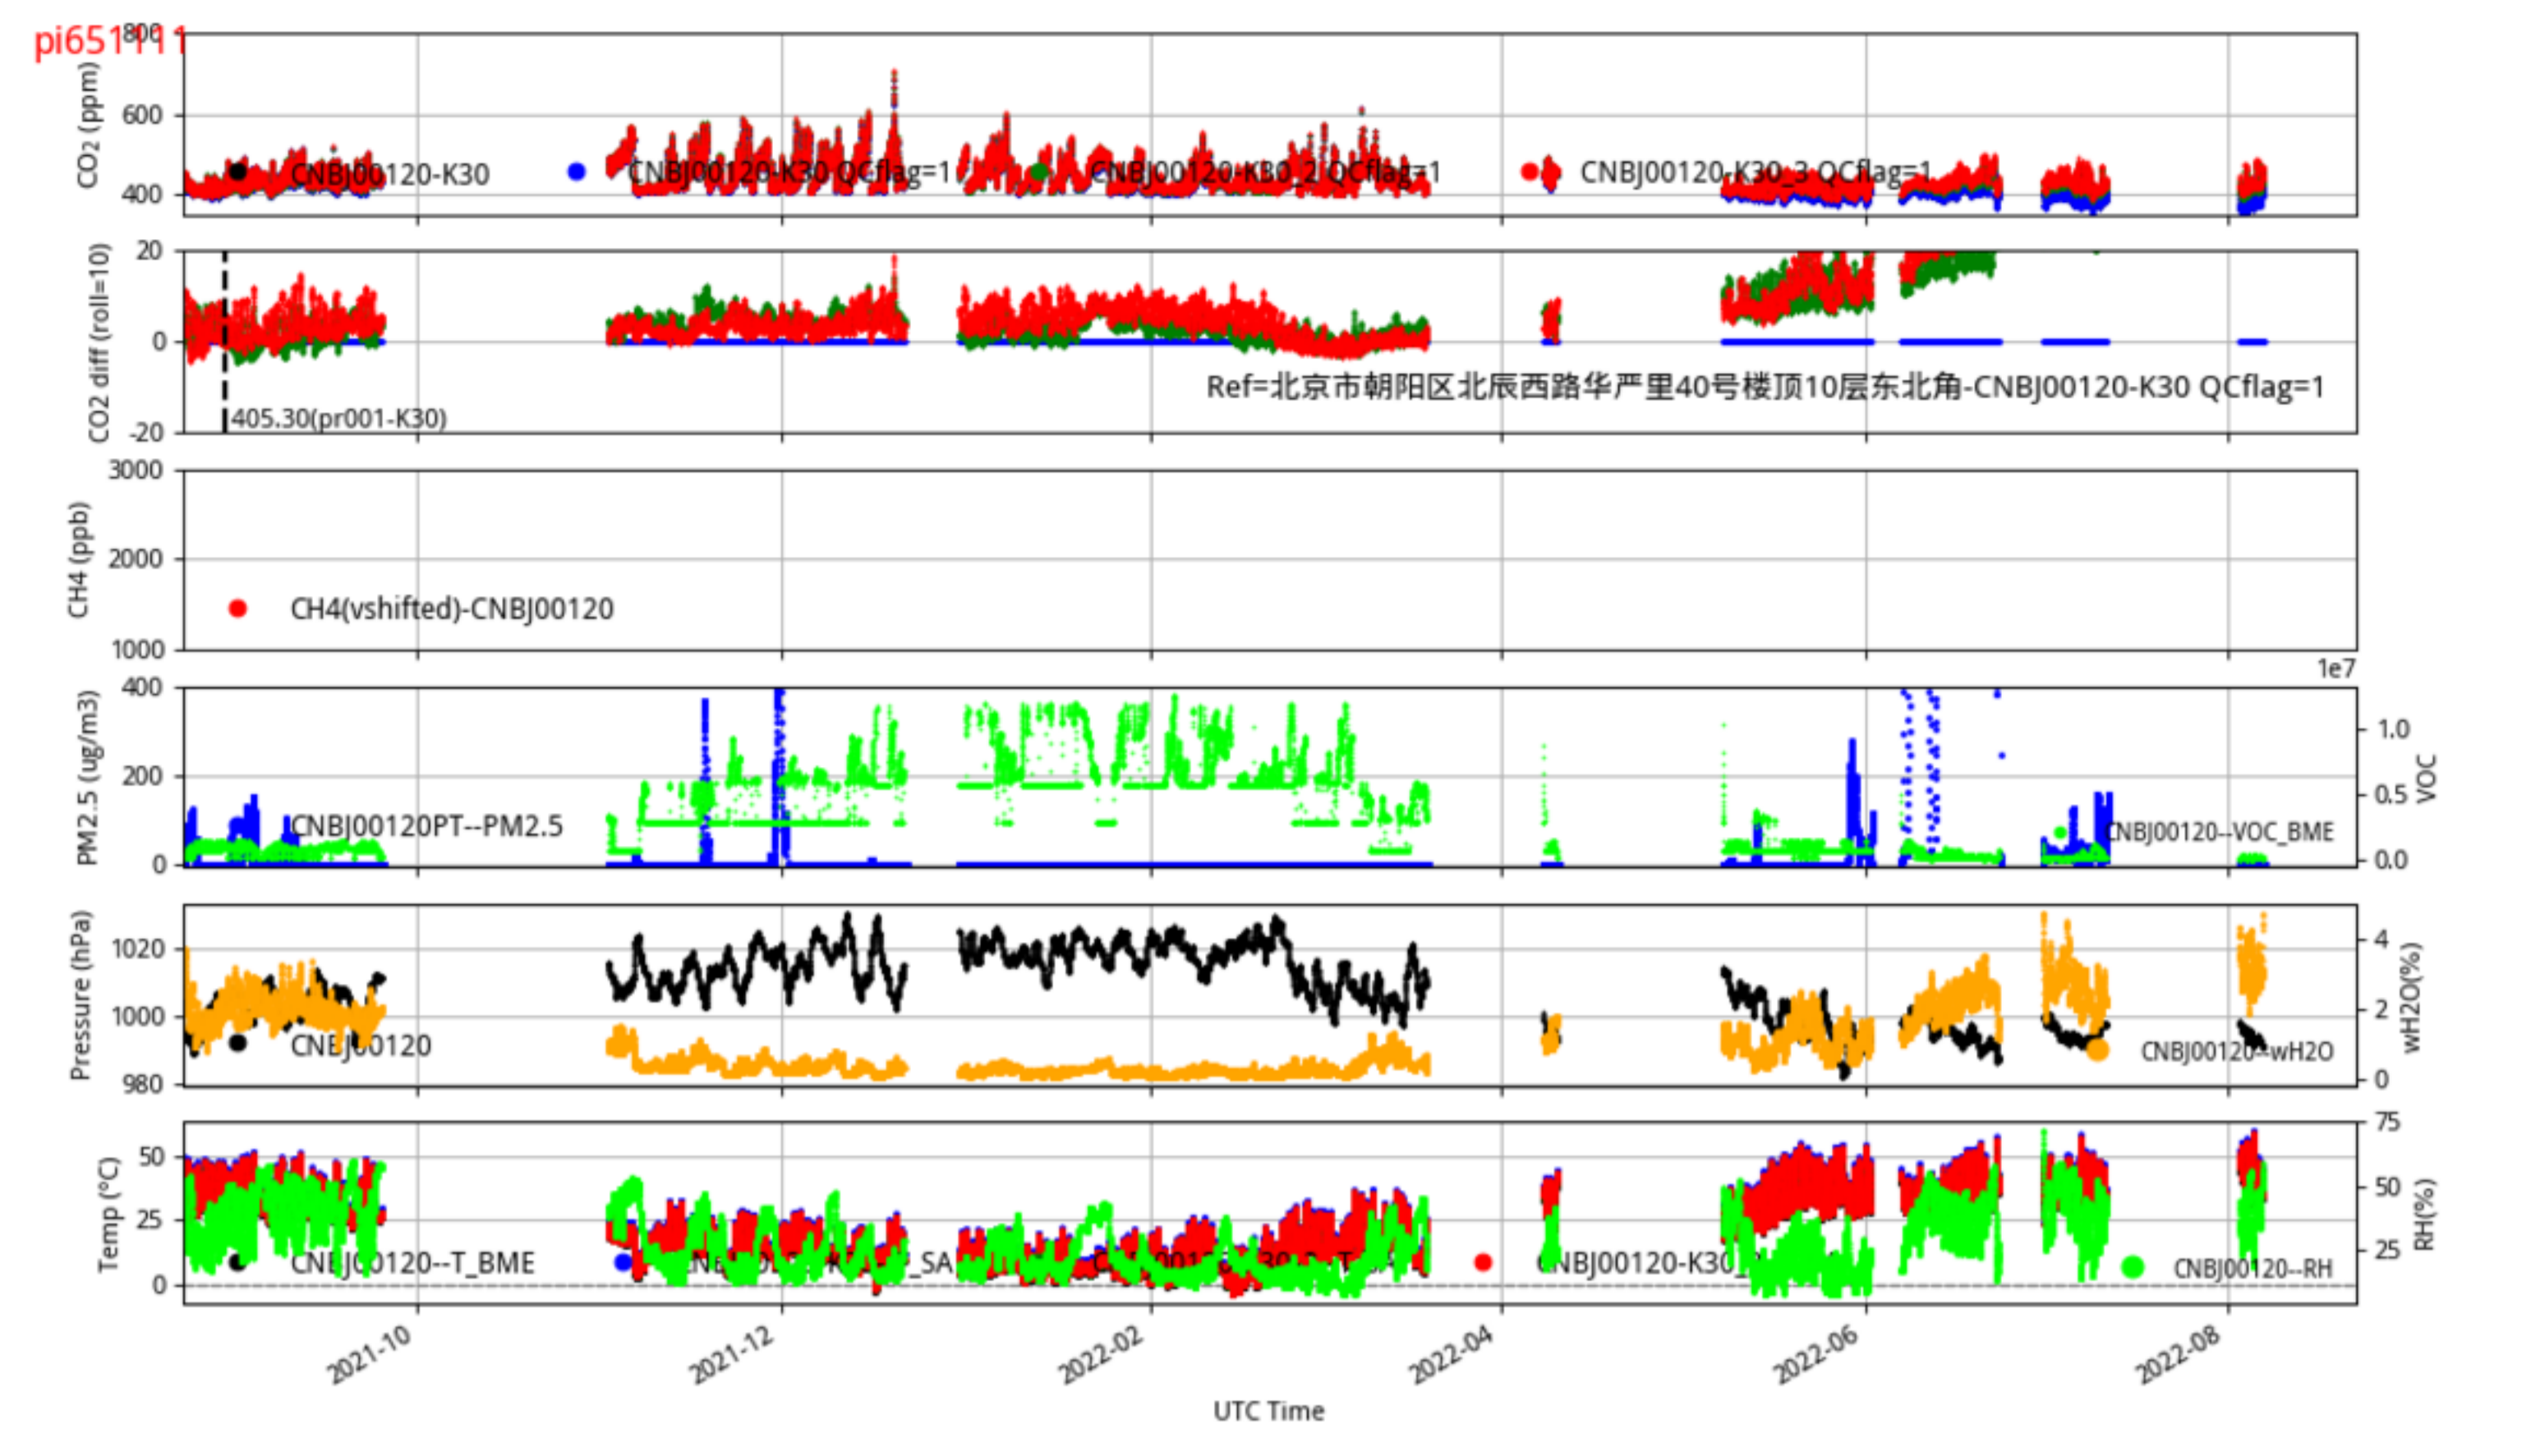

all_site_plot3_longtime.pdf

CNBj00120 JJJ_station tenmin/L2.1 CNBj00120--365-days

Plot created: 2022-08-22 16:26 UTC