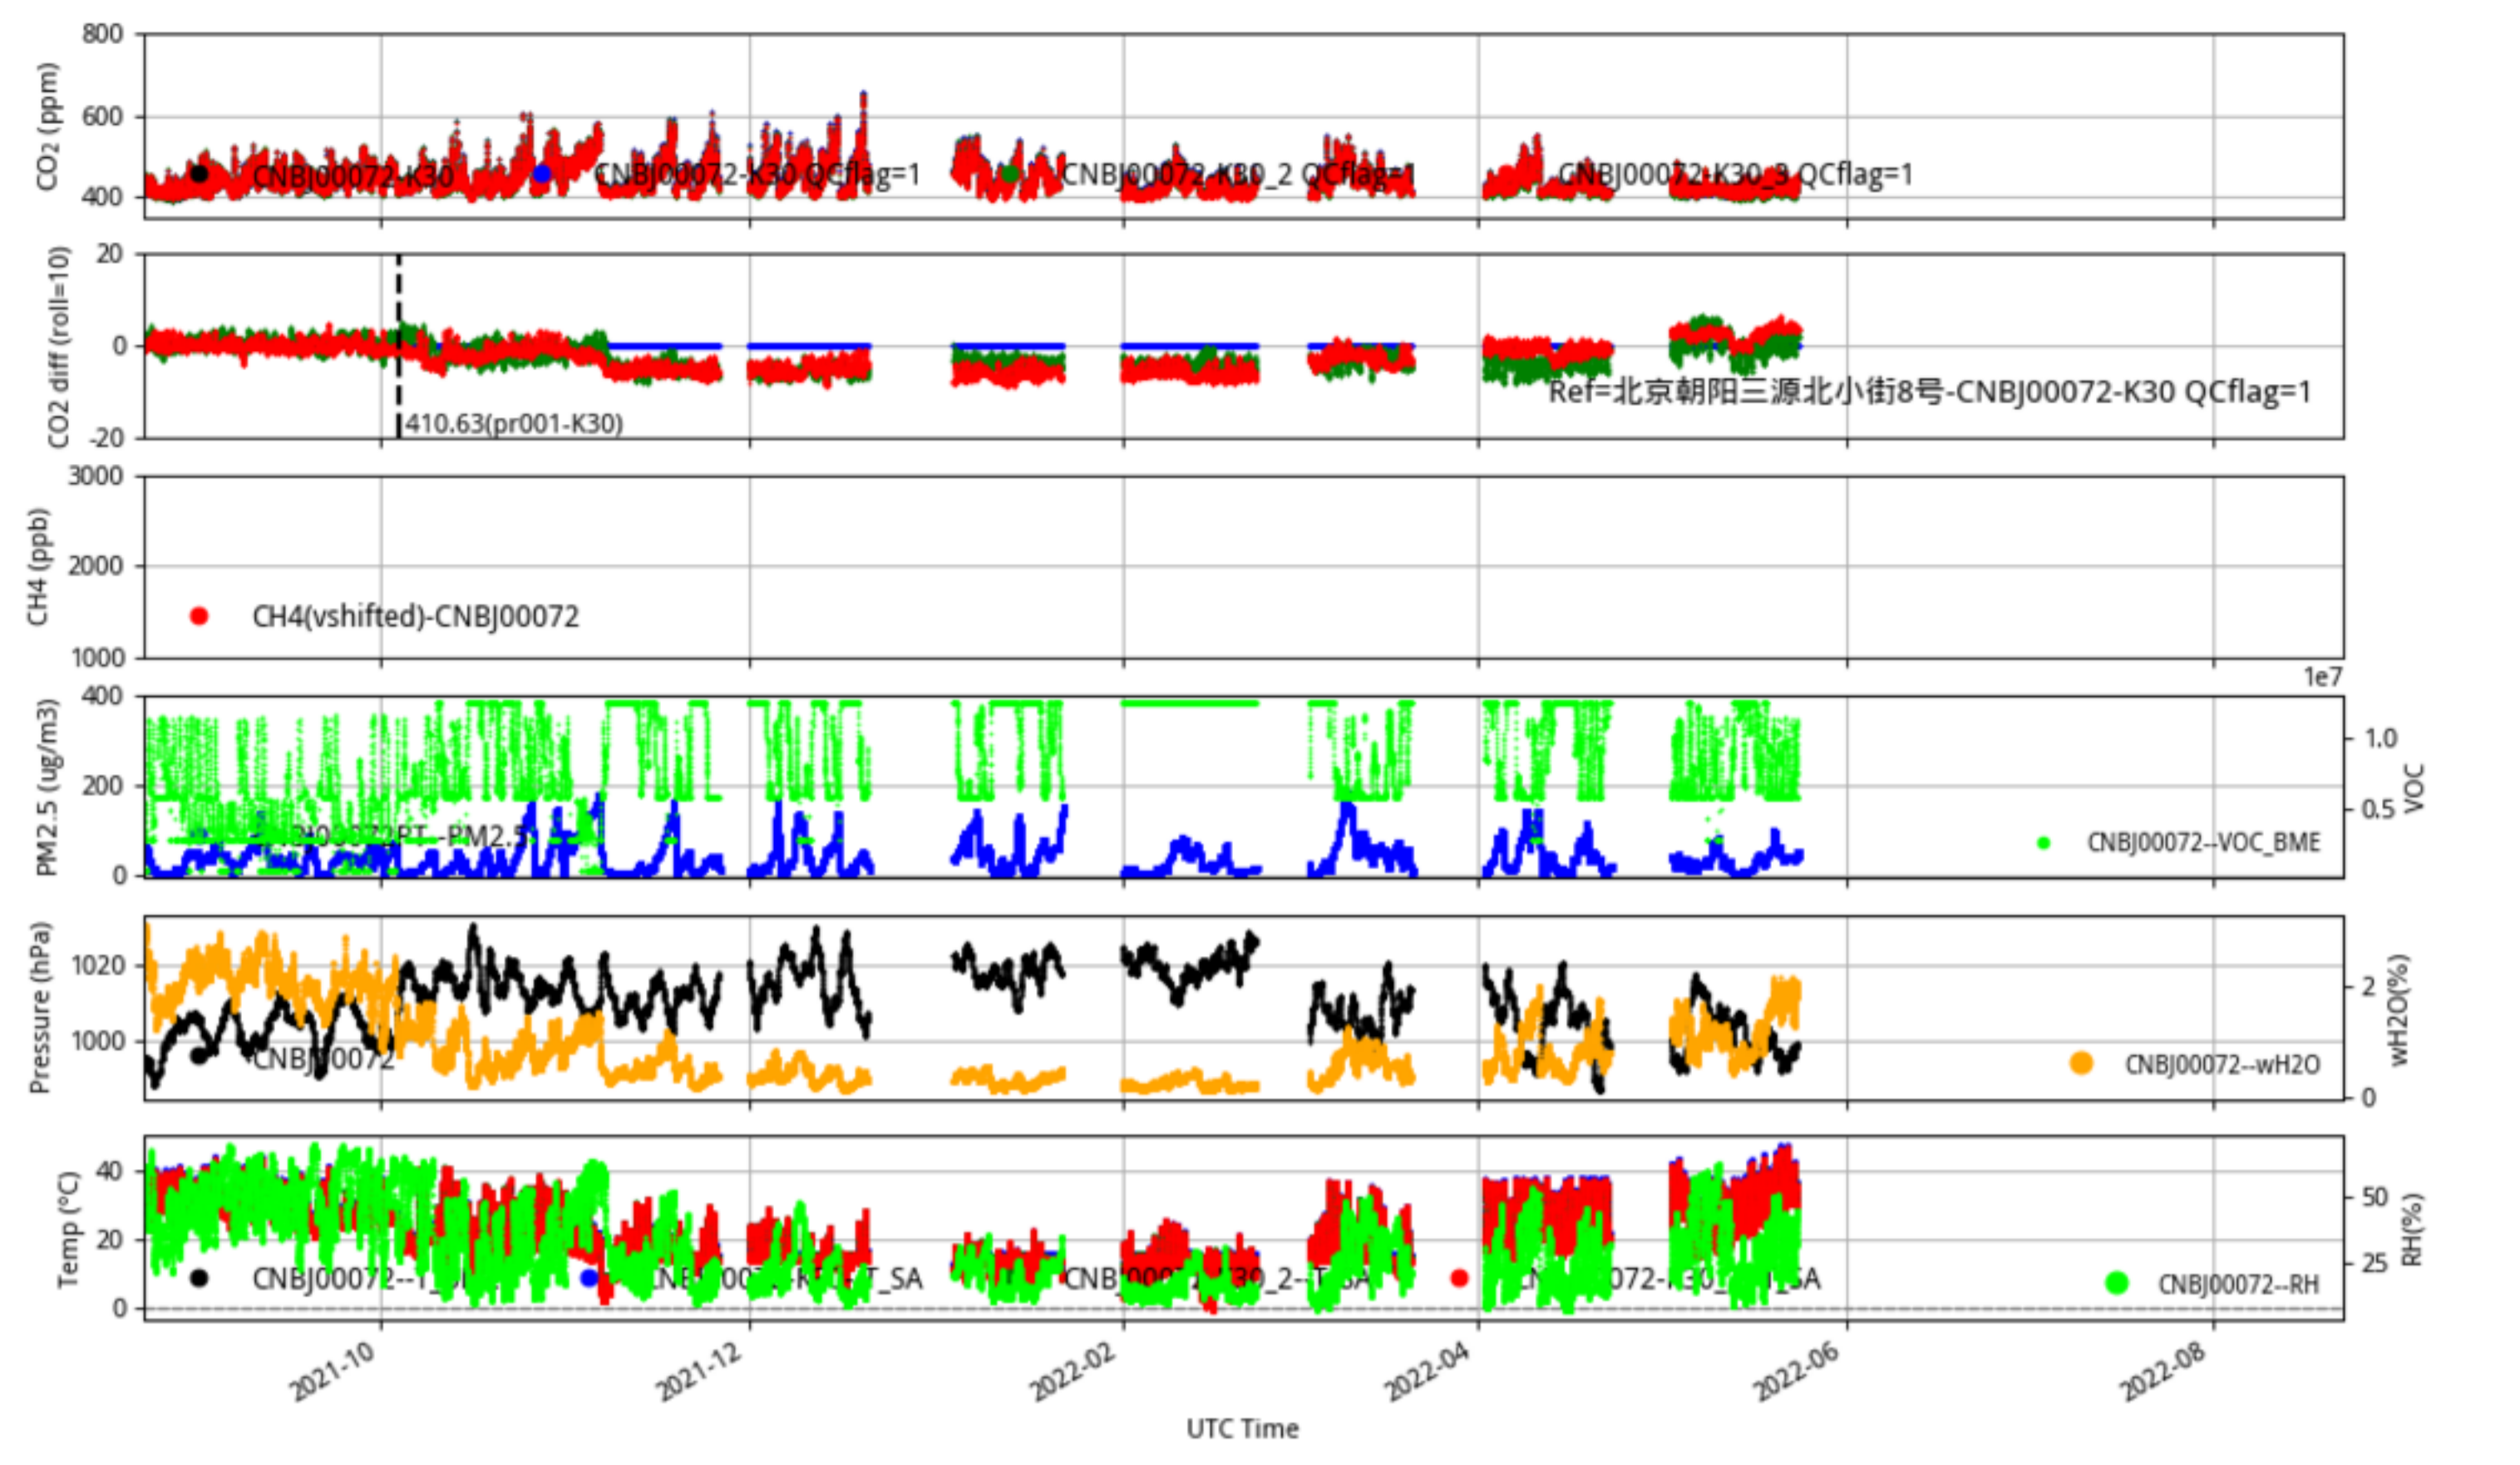

all_site_plot3_longtime.pdf

CNBj00072 JJJ_station tenmin/L2.1 CNBj00072--365-days

Plot created: 2022-08-22 15:47 UTC