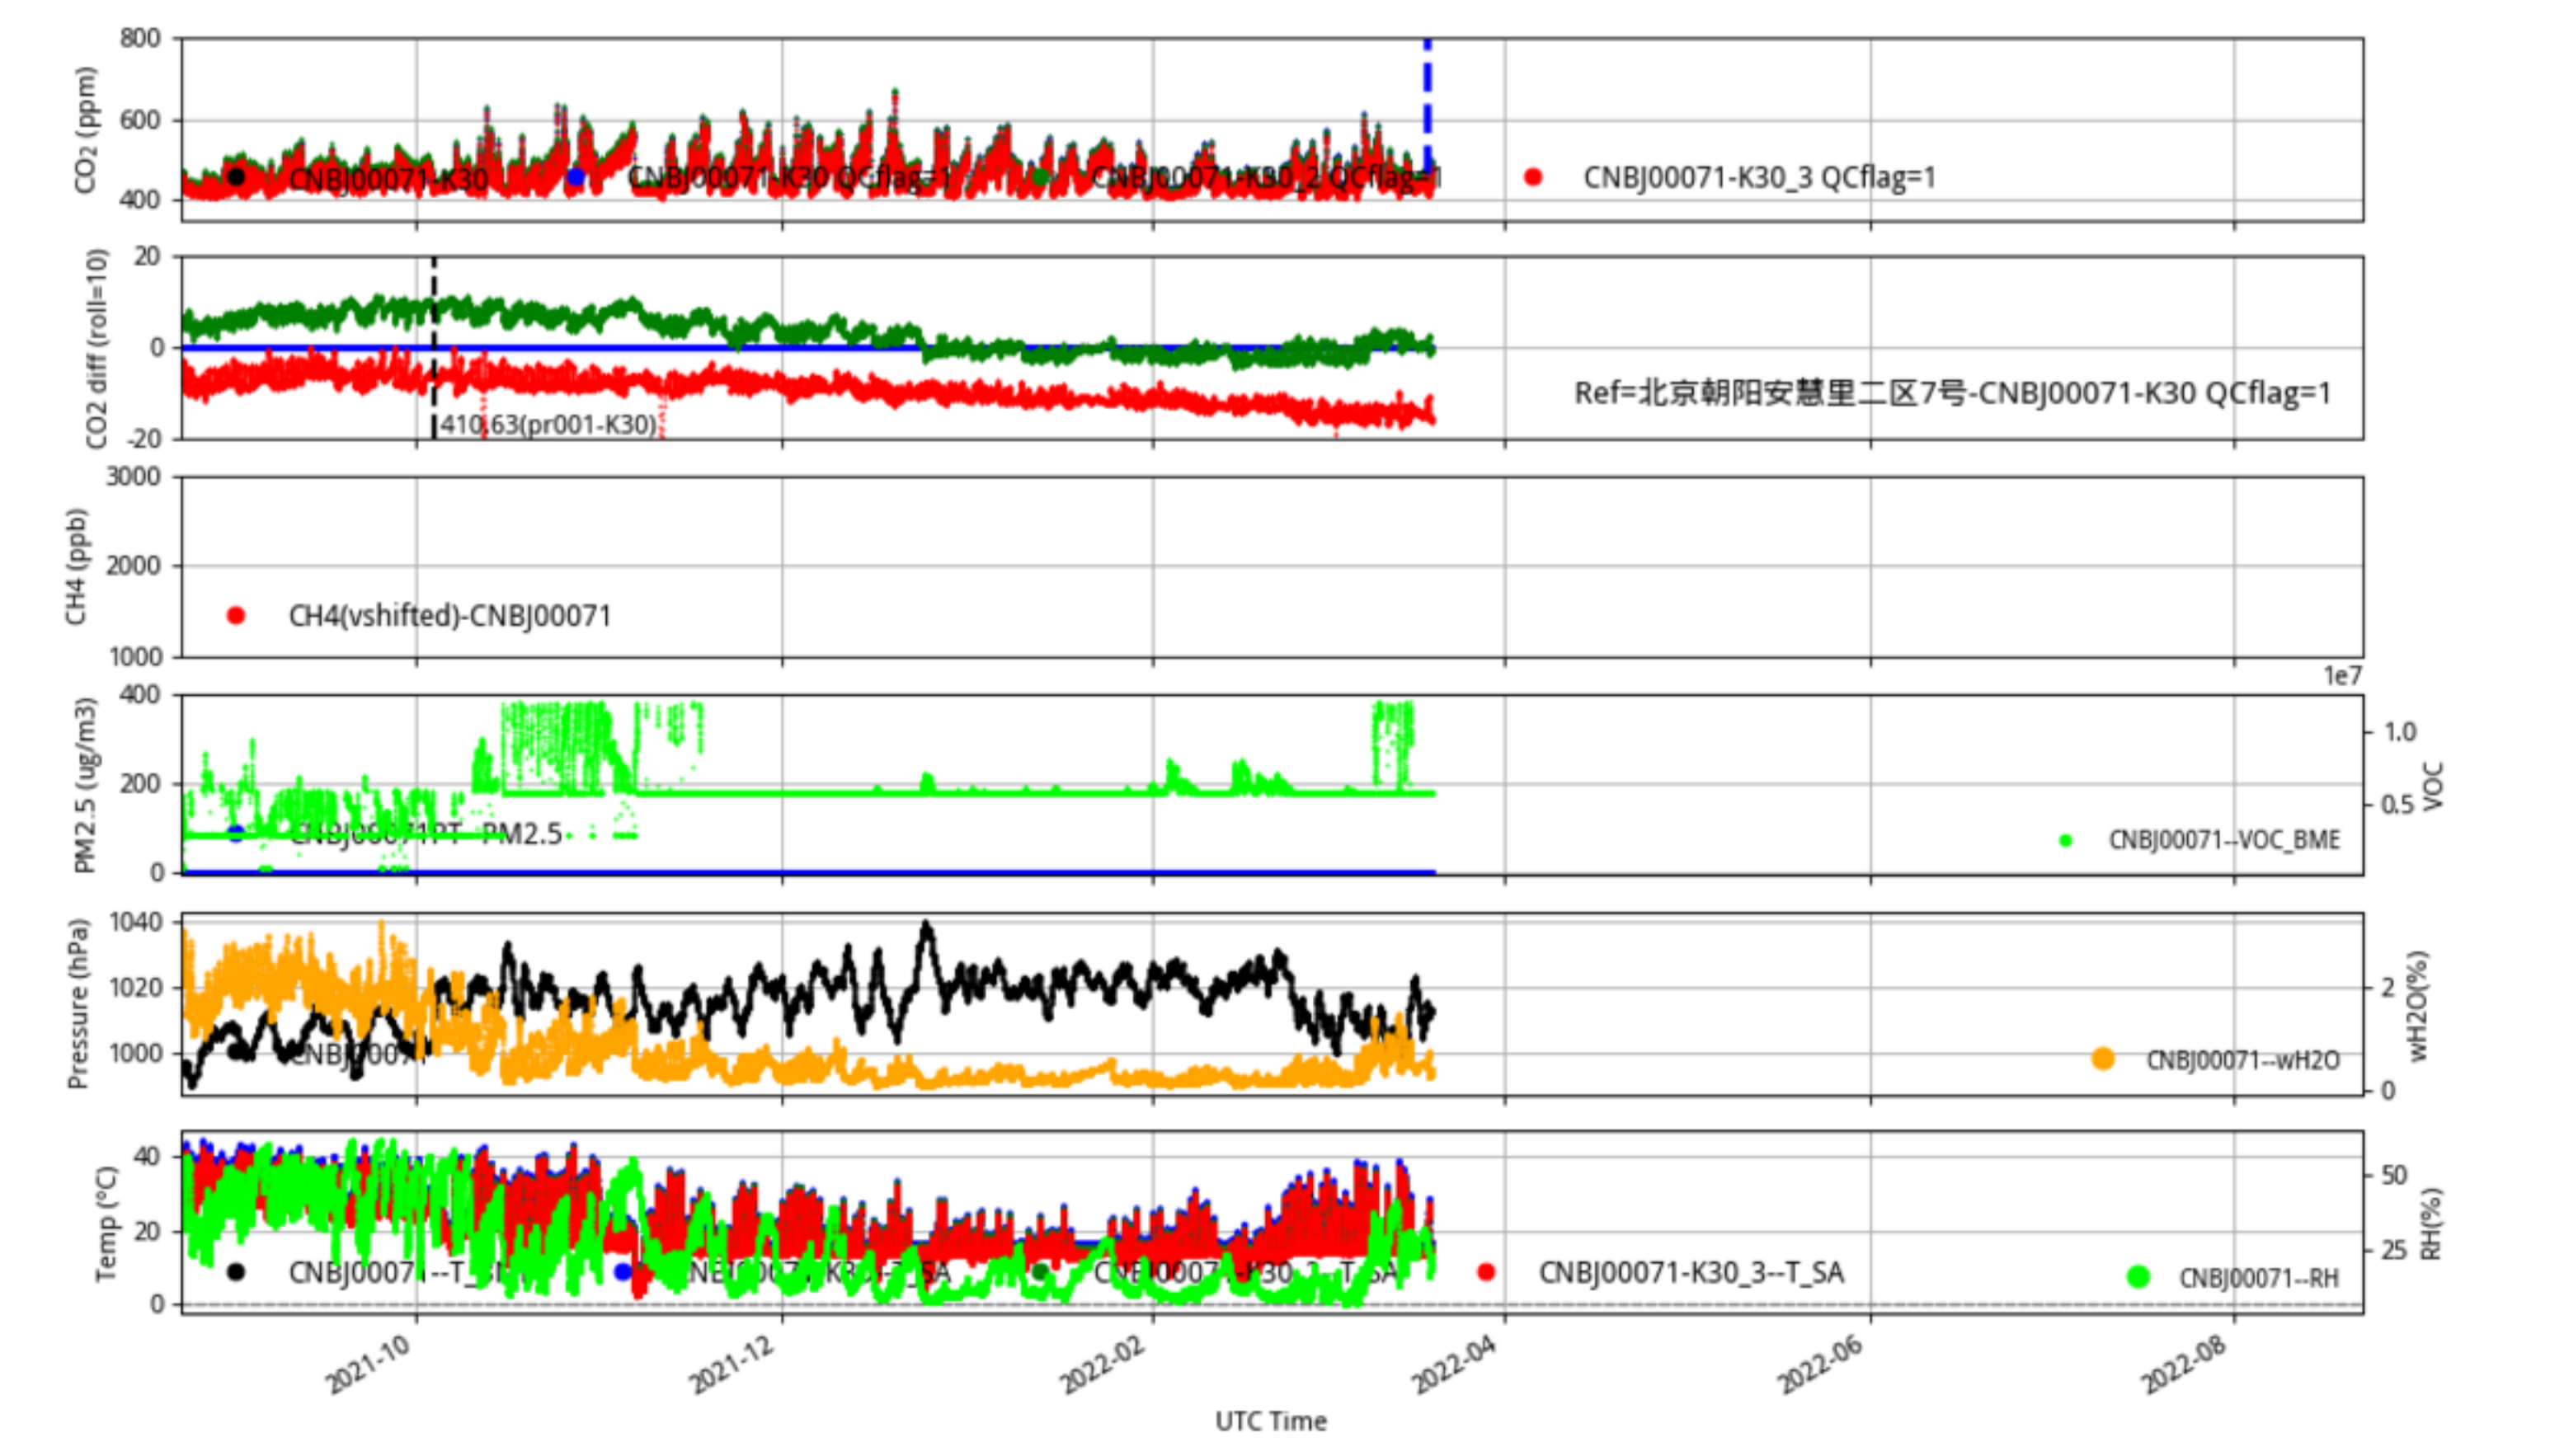

CNBj00071 JJJ_station tenmin/L2.1 CNBJ00071--365-days

Plot created: 2022-08-22 15:46 UTC