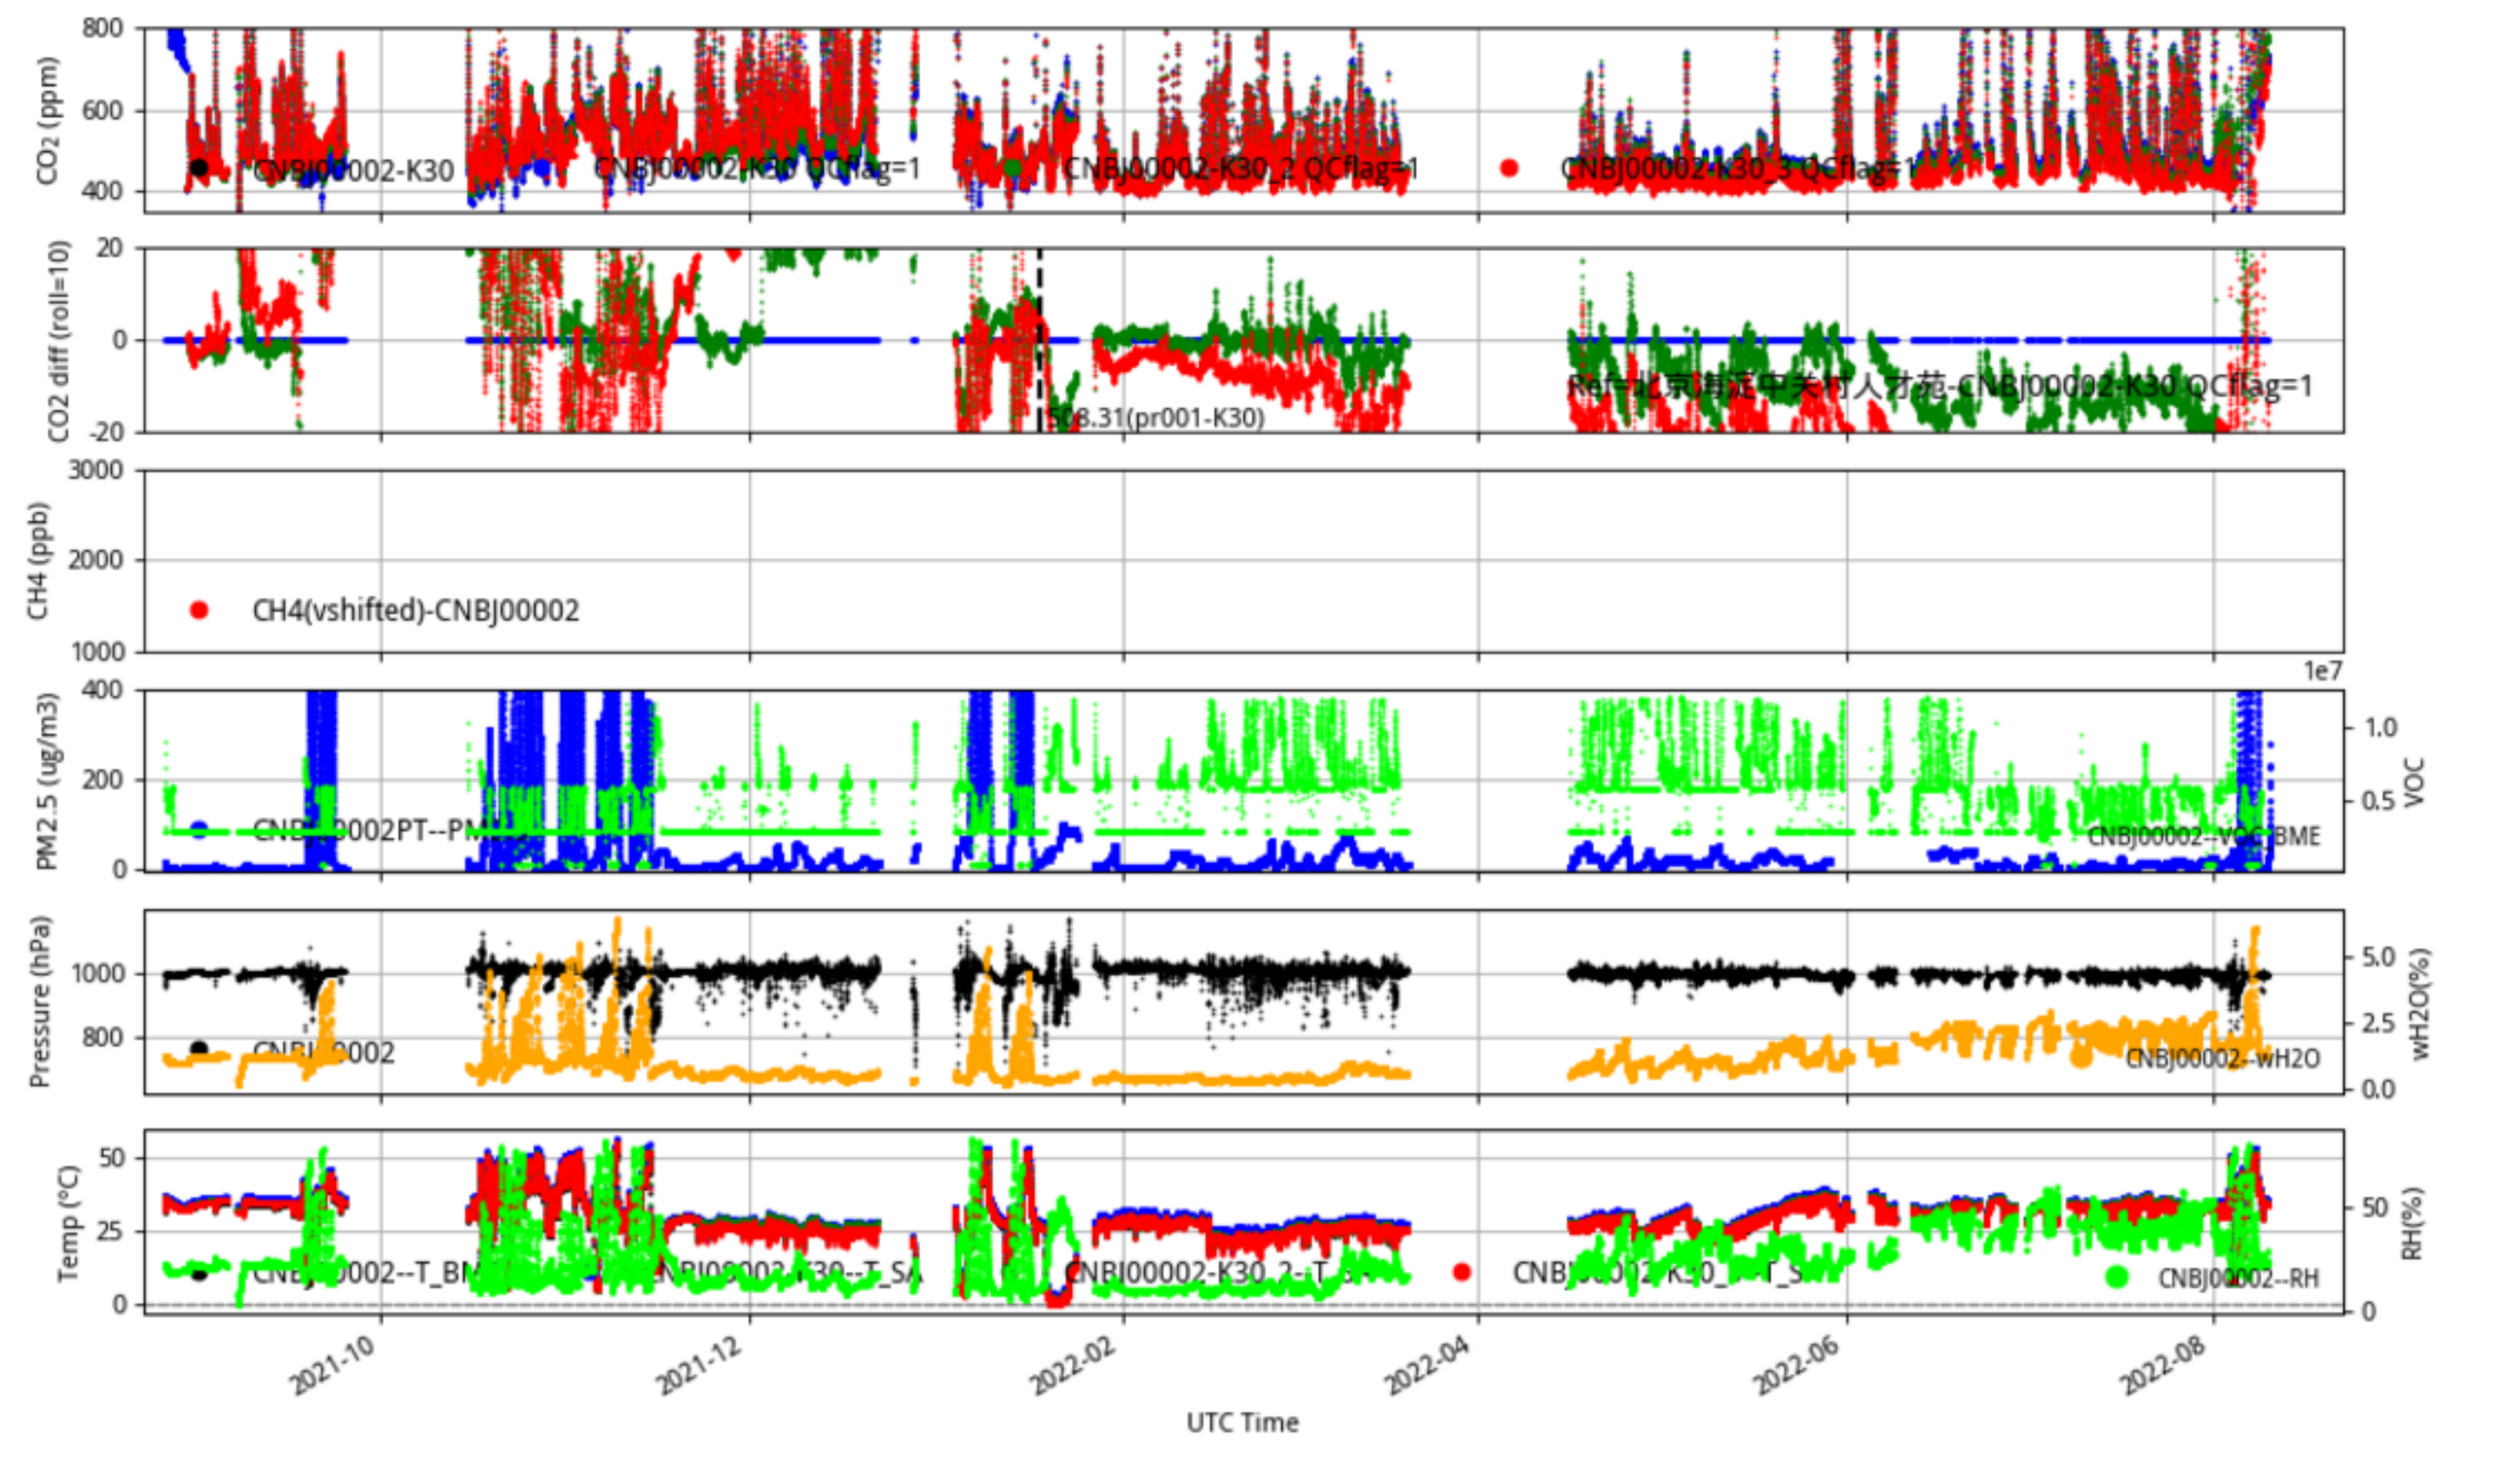

CNBj00002 JJJ\_station tenmin/L2.1 CNBj00002--365-days

Plot created: 2022-08-22 14:46 UTC

CNBj00004 JJJ\_station tenmin/L2.1 CNBj00004--365-days

Plot created: 2022-08-22 14:48 UTC

CNBj00005 JJJ\_station tenmin/L2.1 CNBj00005--365-days