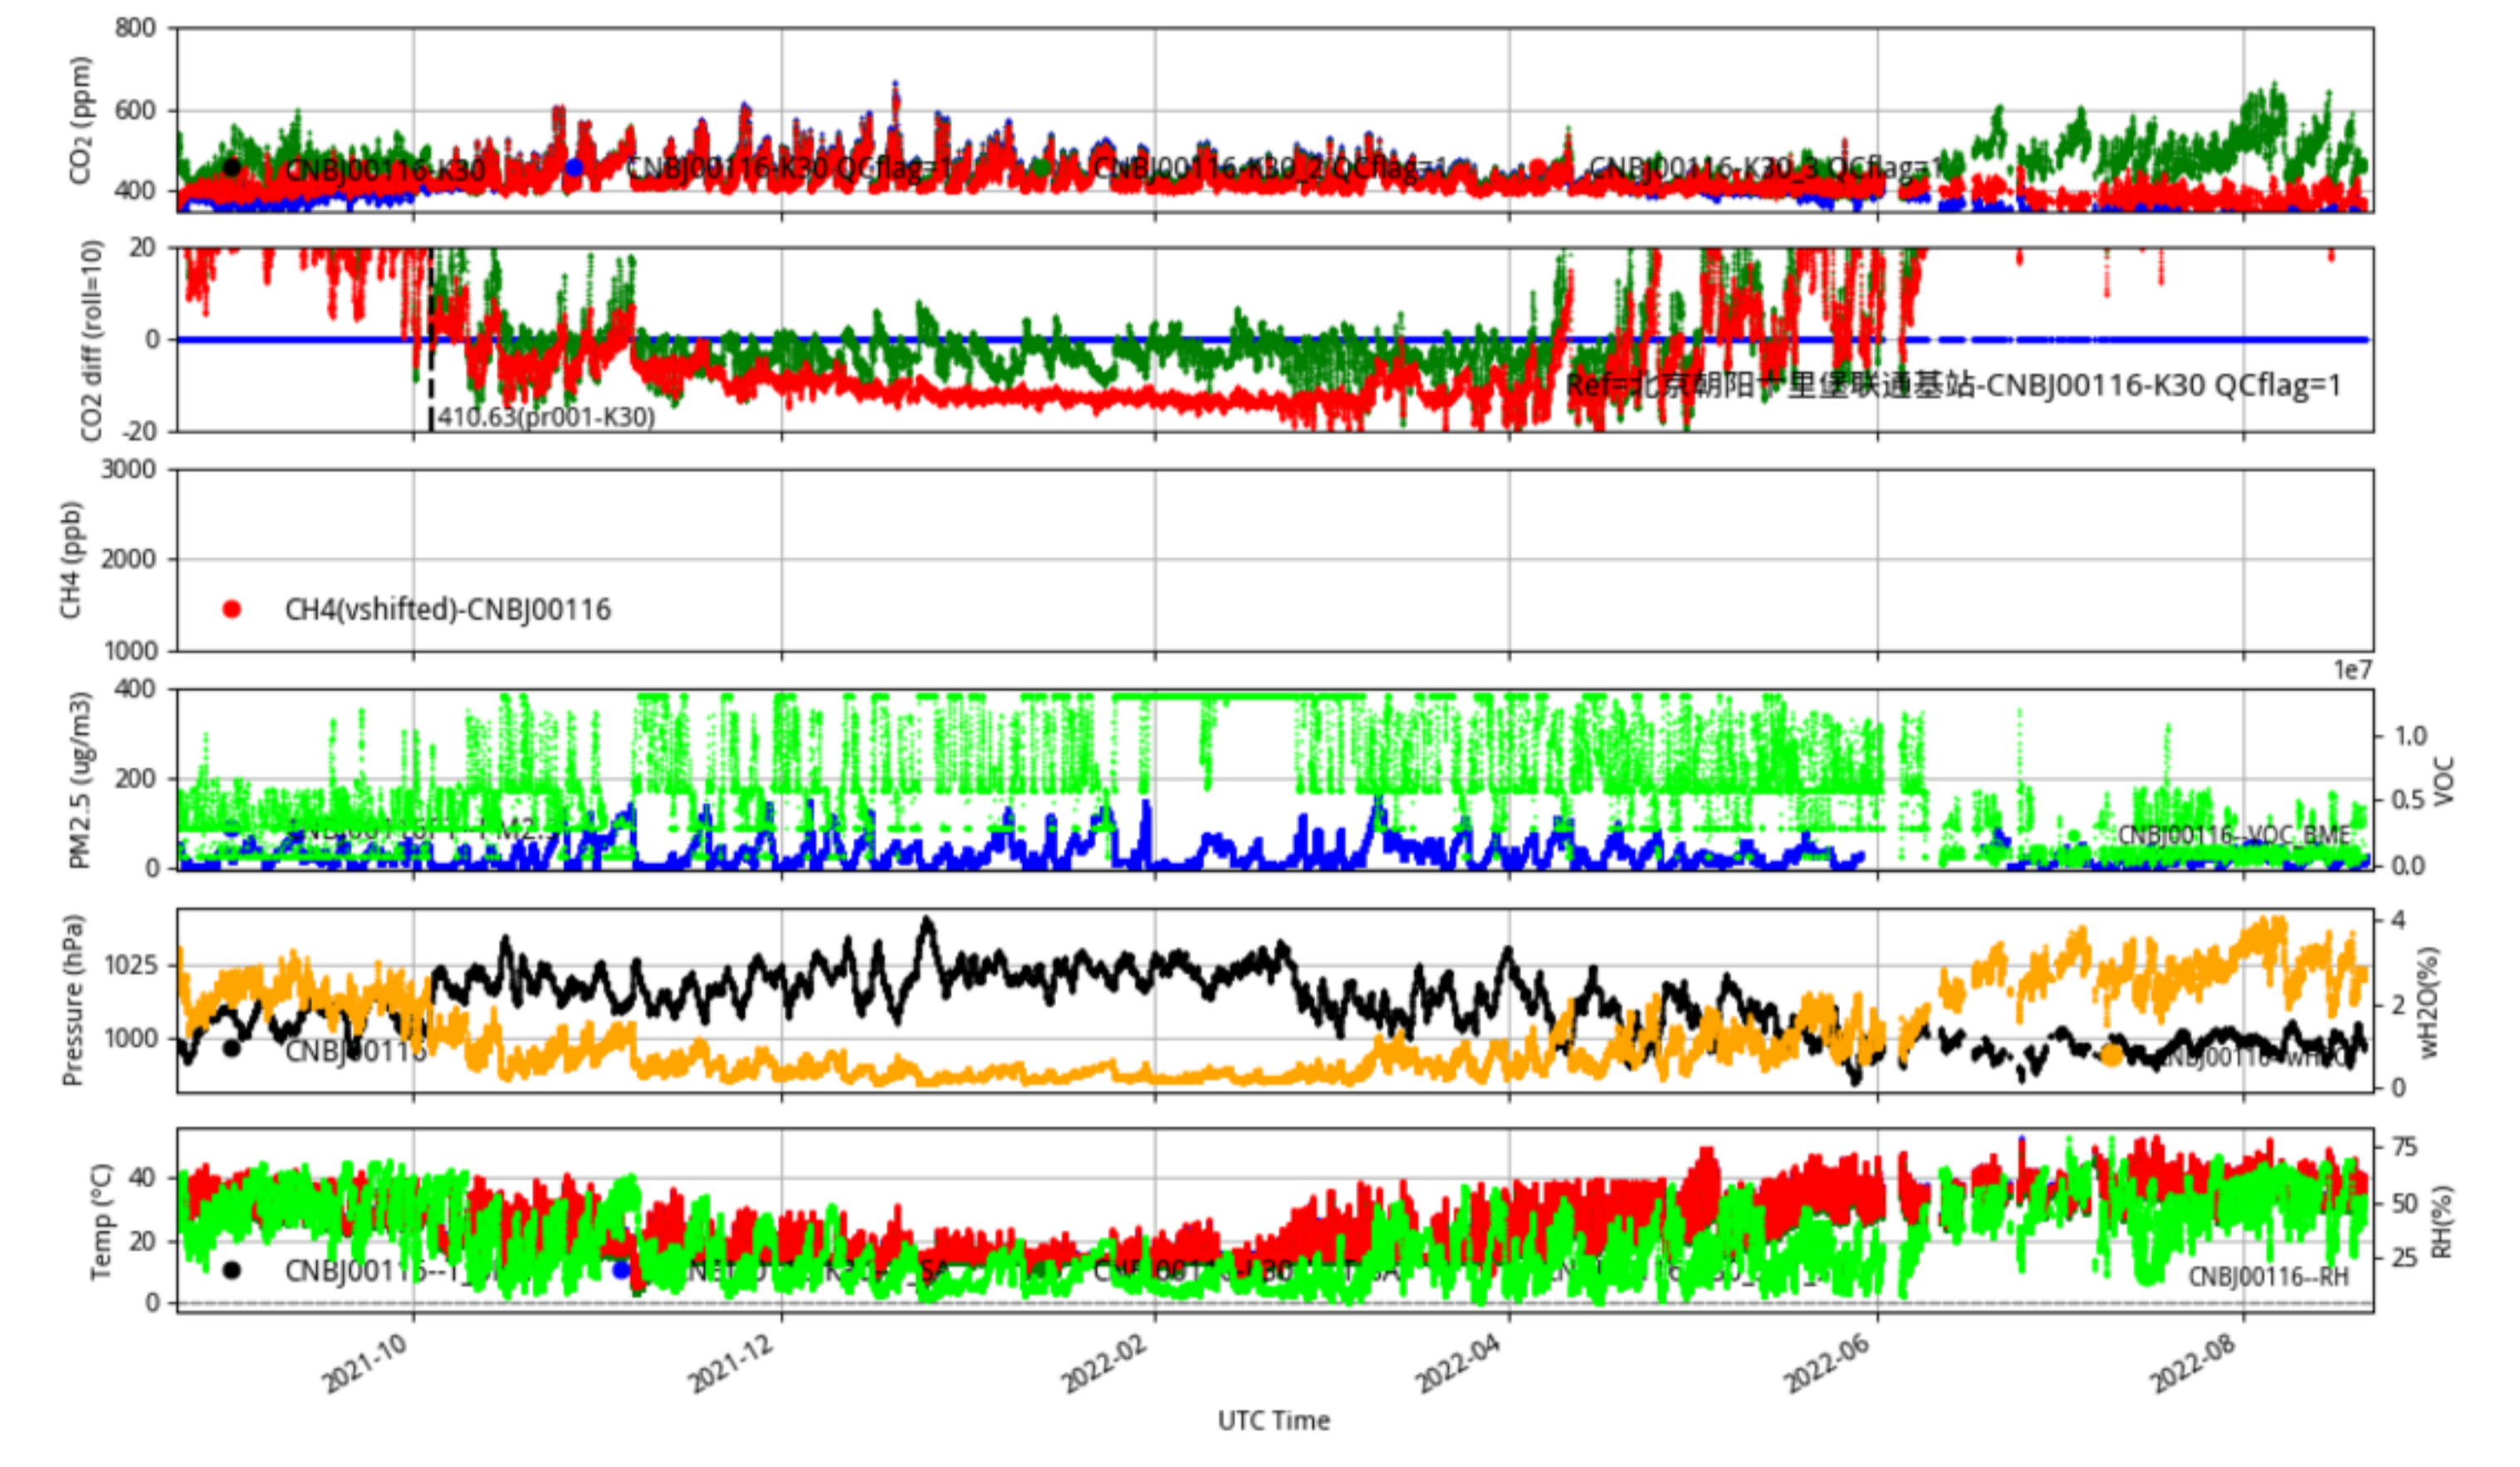

CNBj00114 JJJ\_station tenmin/L2.1 CNBj00114--365-days

Plot created: 2022-08-22 16:21 UTC

CNBj00115 JJJ\_station tenmin/L2.1 CNBj00115--365-days

Plot created: 2022-08-22 16:21 UTC

CNBj00116 JJJ\_station tenmin/L2.1 CNBj00116--365-days