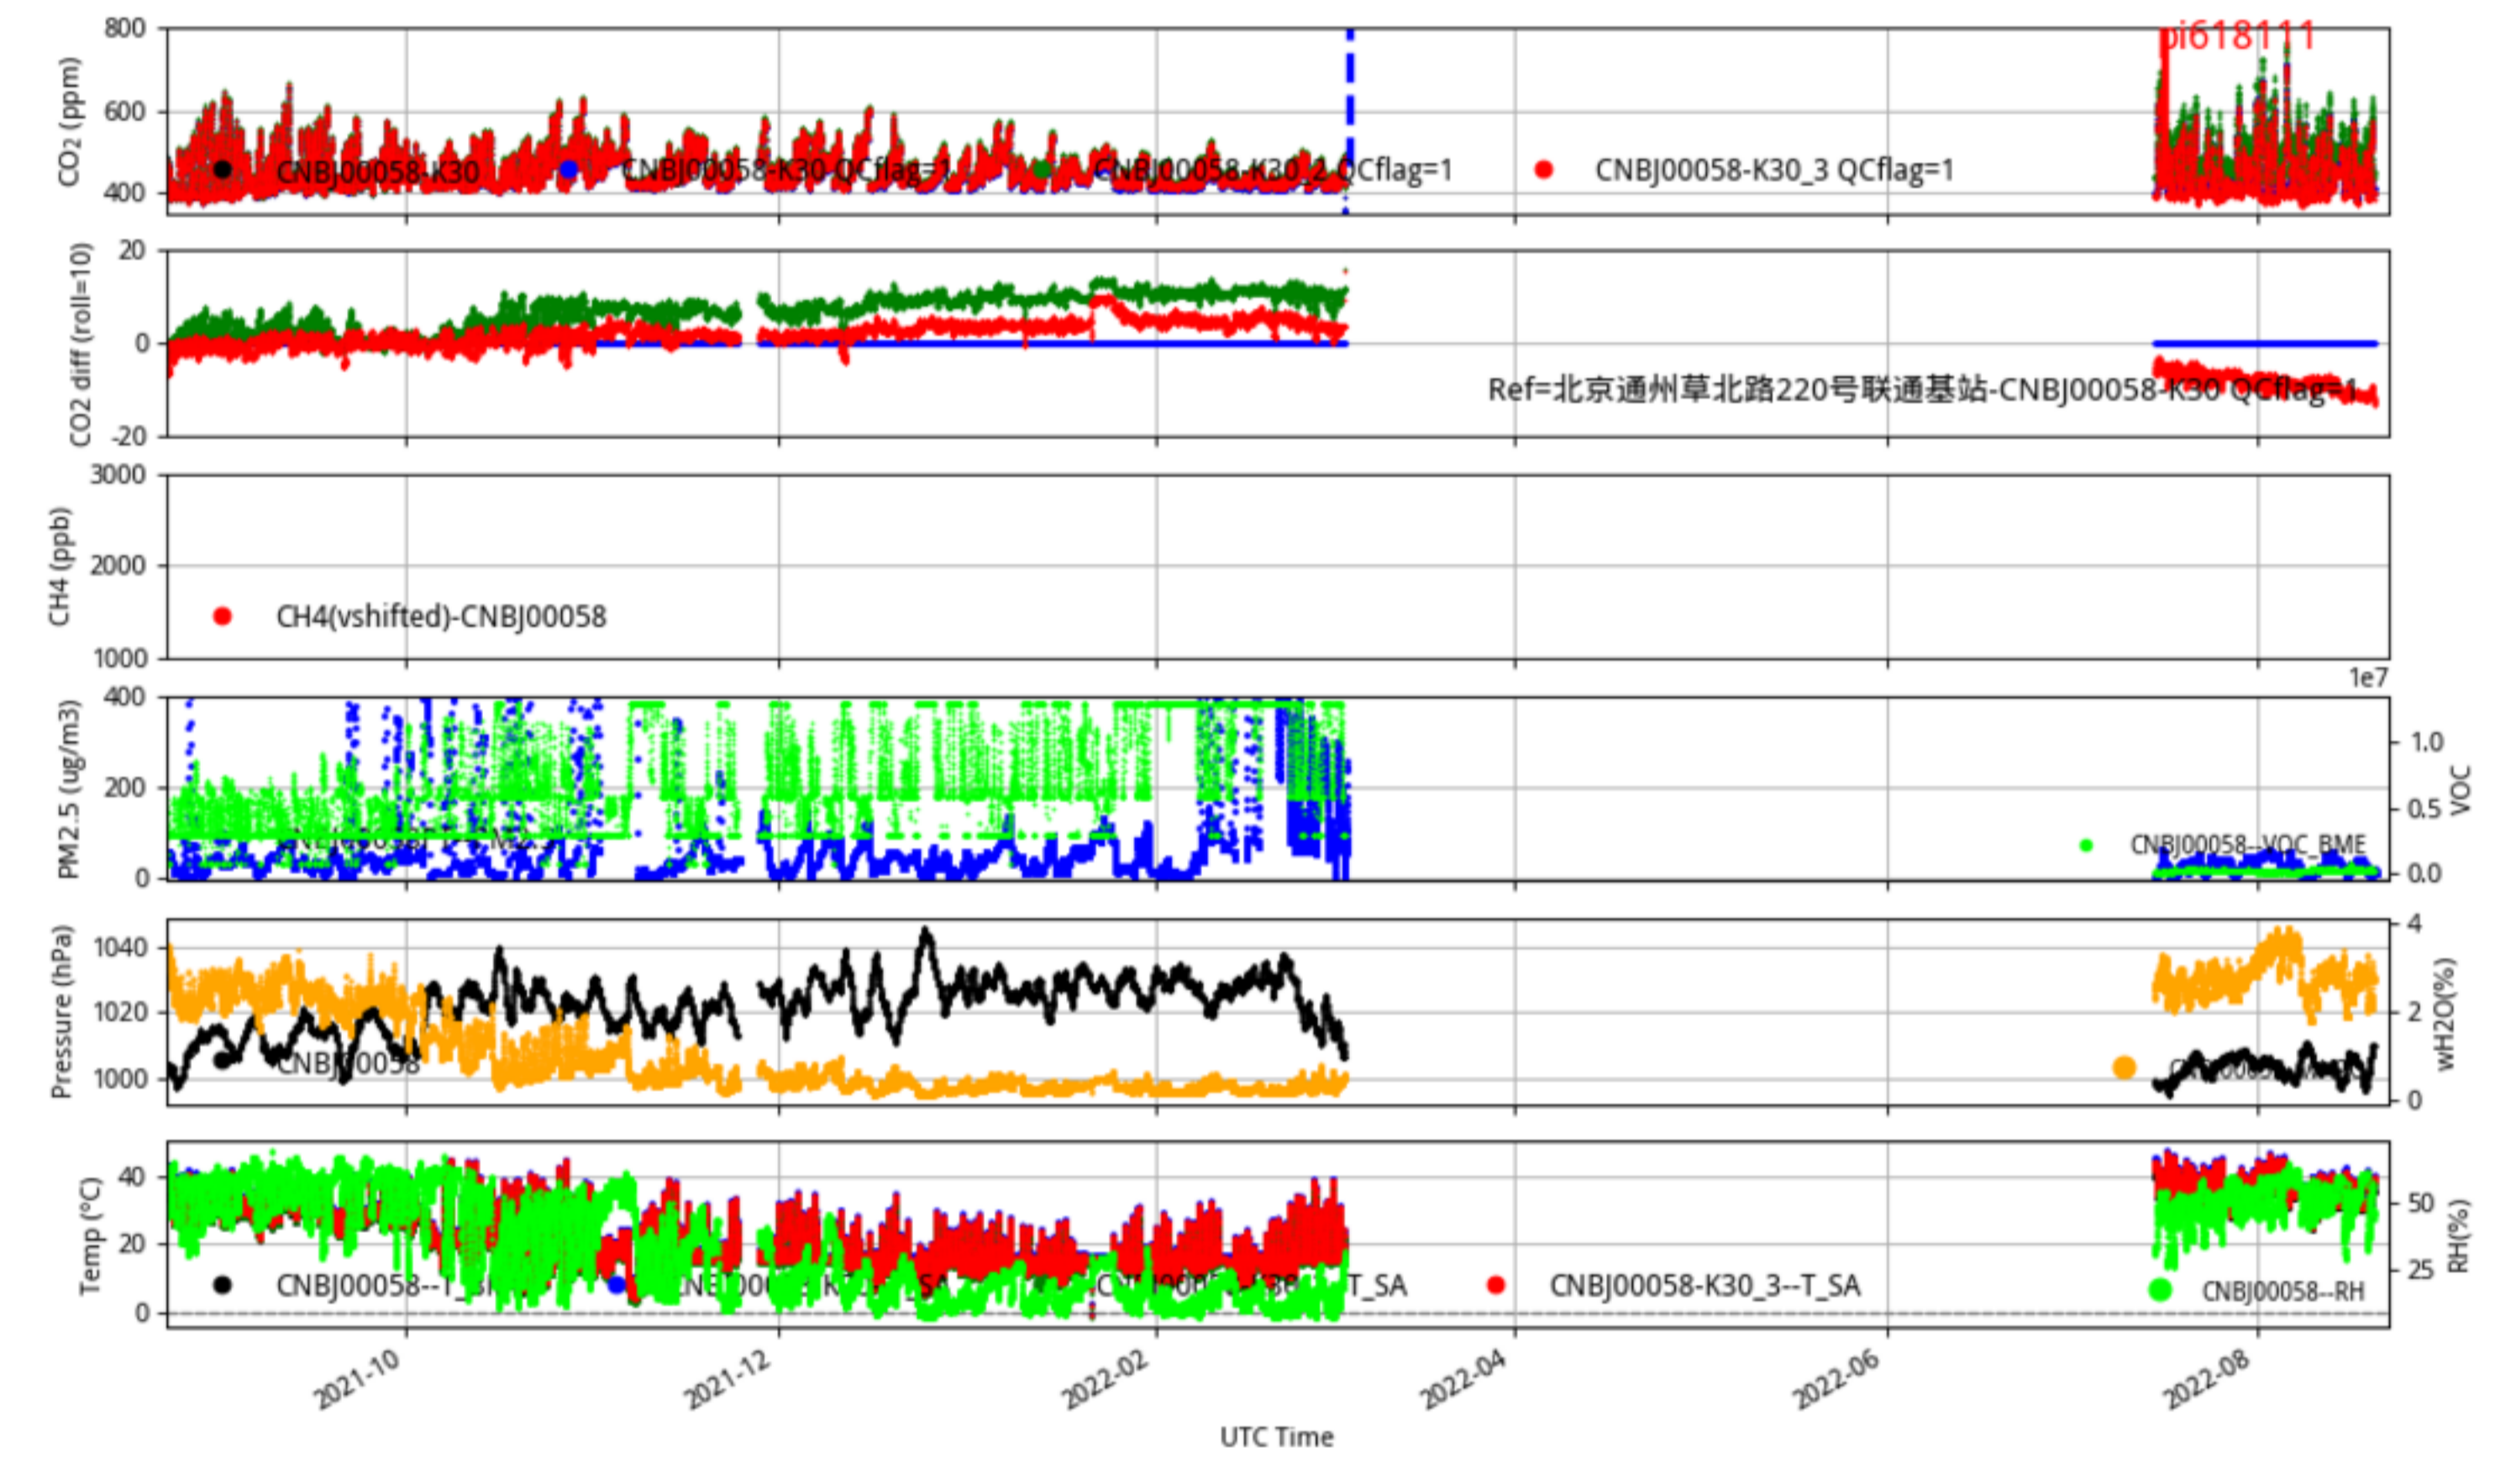

CNBj00056 JJJ\_station tenmin/L2.1 CNBJ00056--365-days

Plot created: 2022-08-22 15:33 UTC

CNBj00057 JJJ\_station tenmin/L2.1 CNBJ00057--365-days

Plot created: 2022-08-22 15:33 UTC

CNBj00058 JJJ\_station tenmin/L2.1 CNBJ00058--365-days