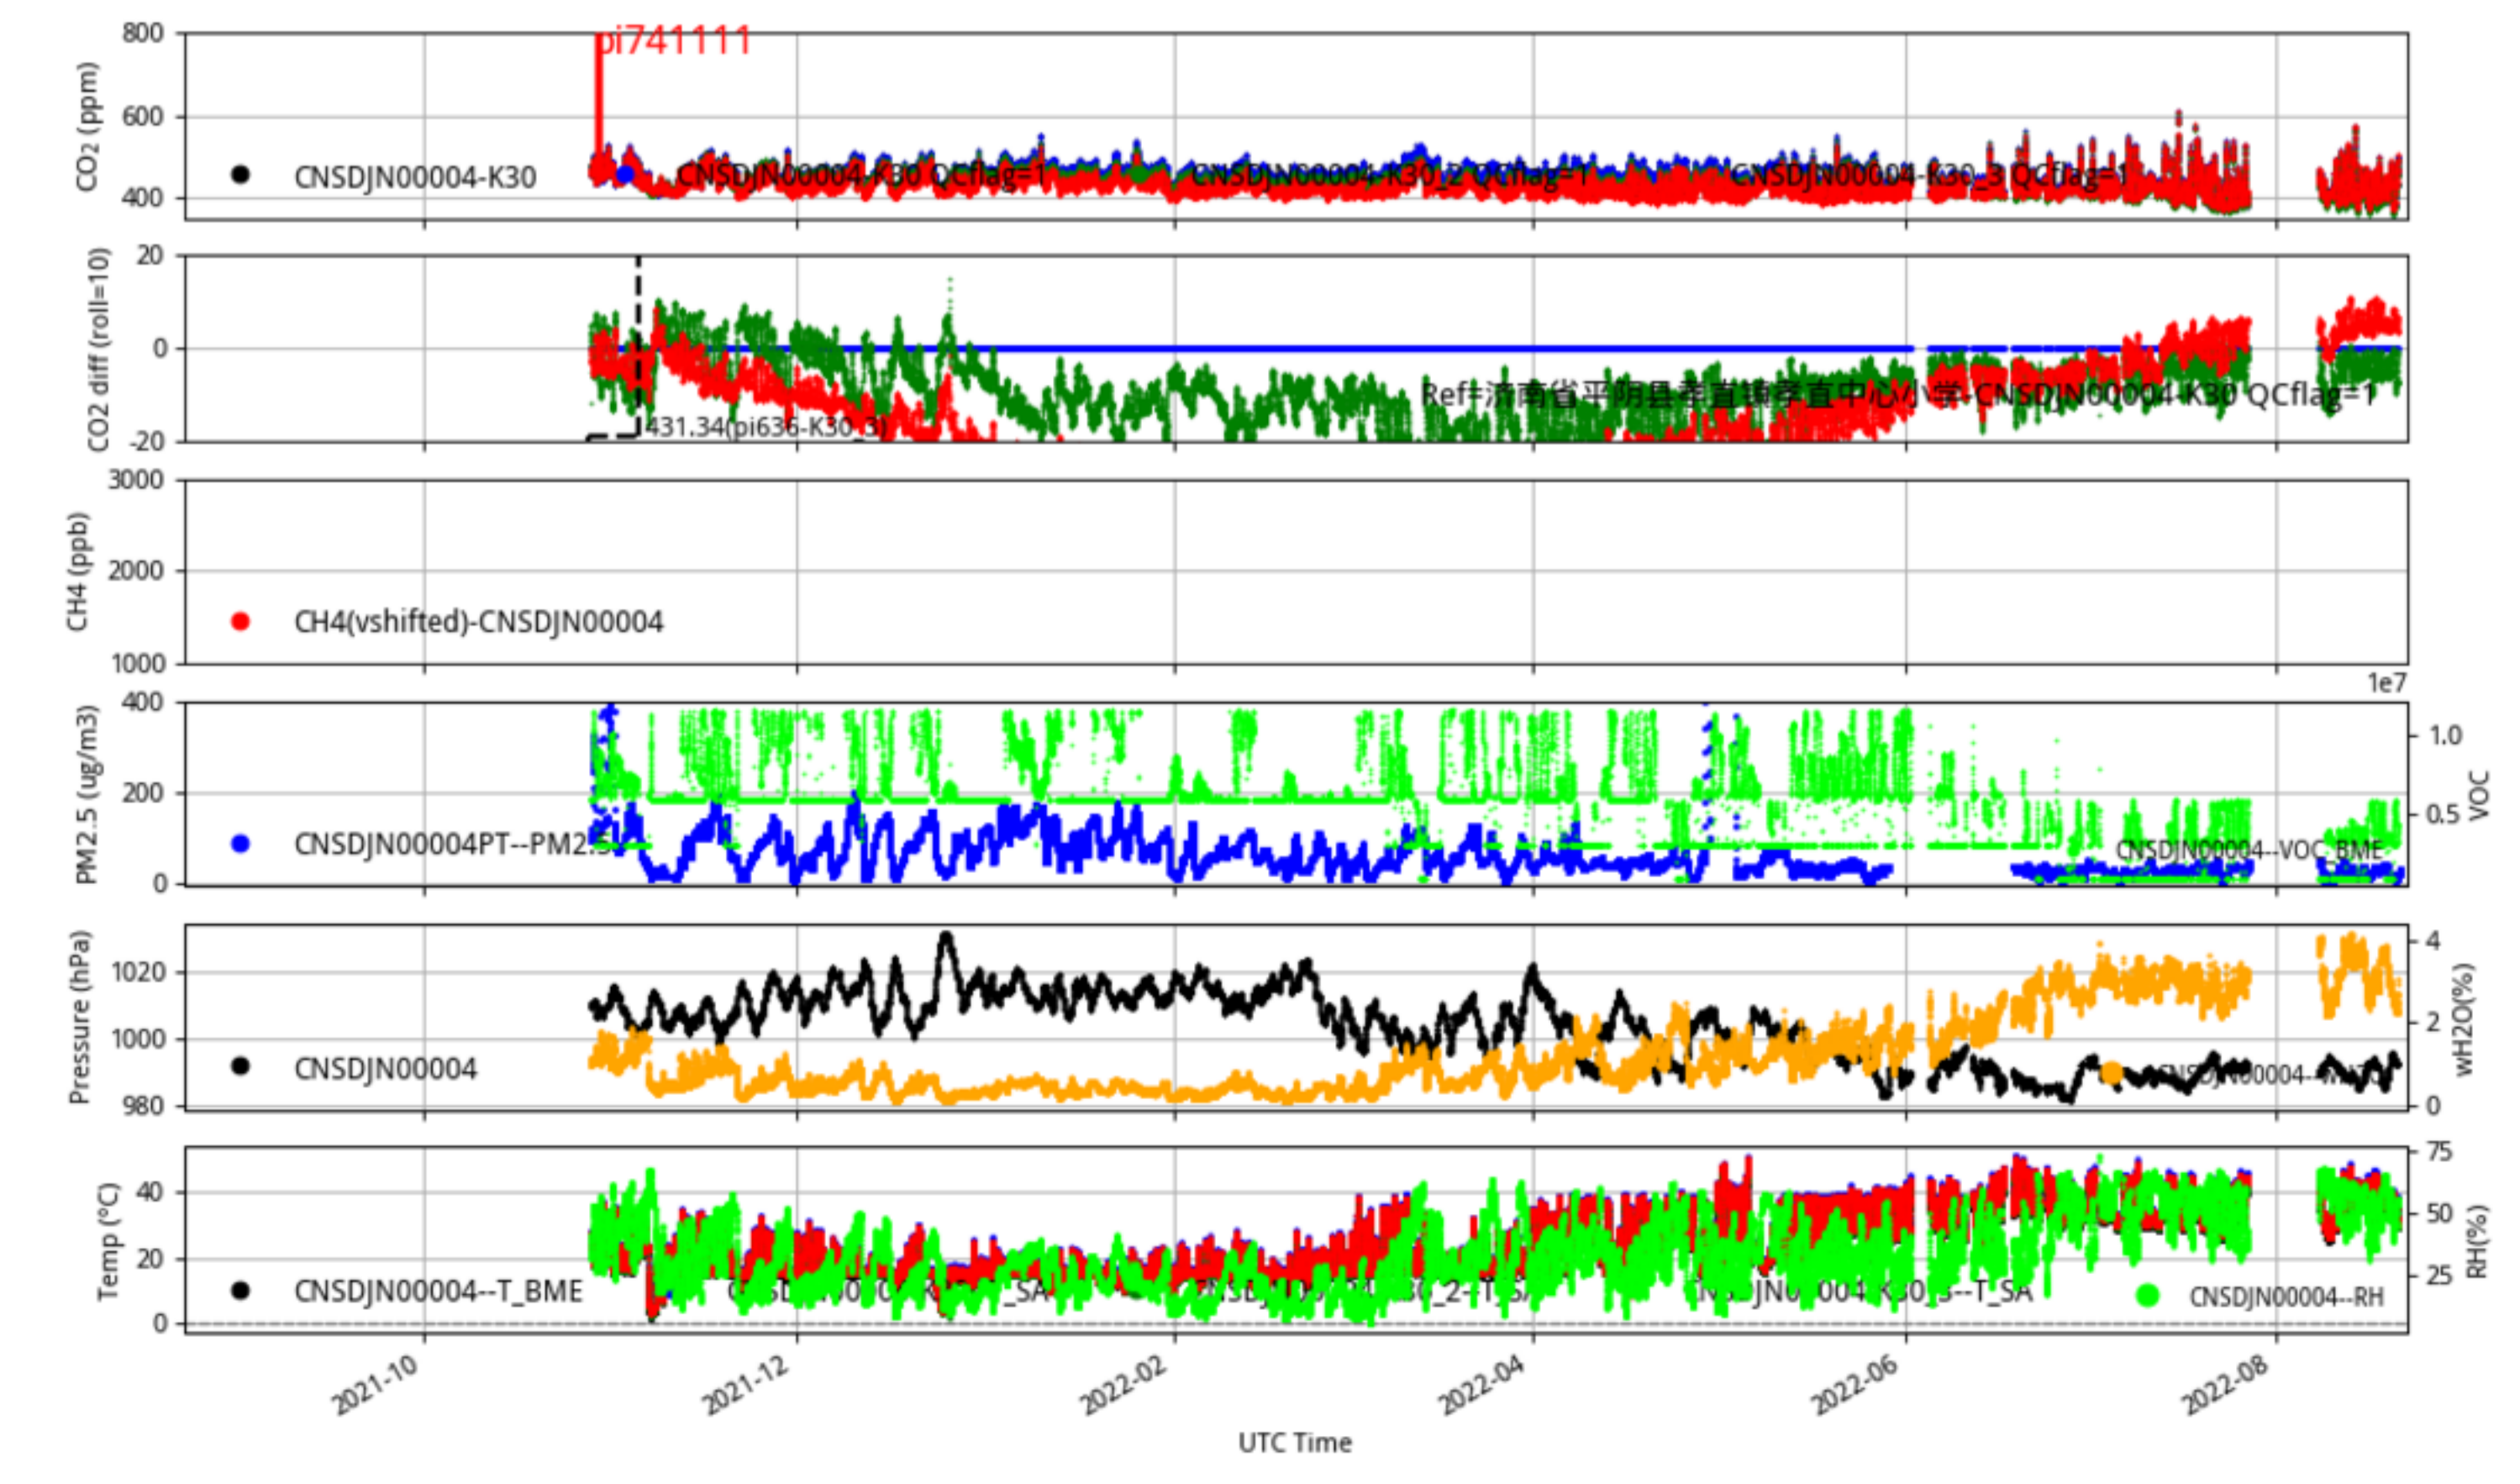

CNSDJN00004 JJJ_station tenmin/L2.1 CNSDJN00004--365-days

Plot created: 2022-08-22 16:45 UTC