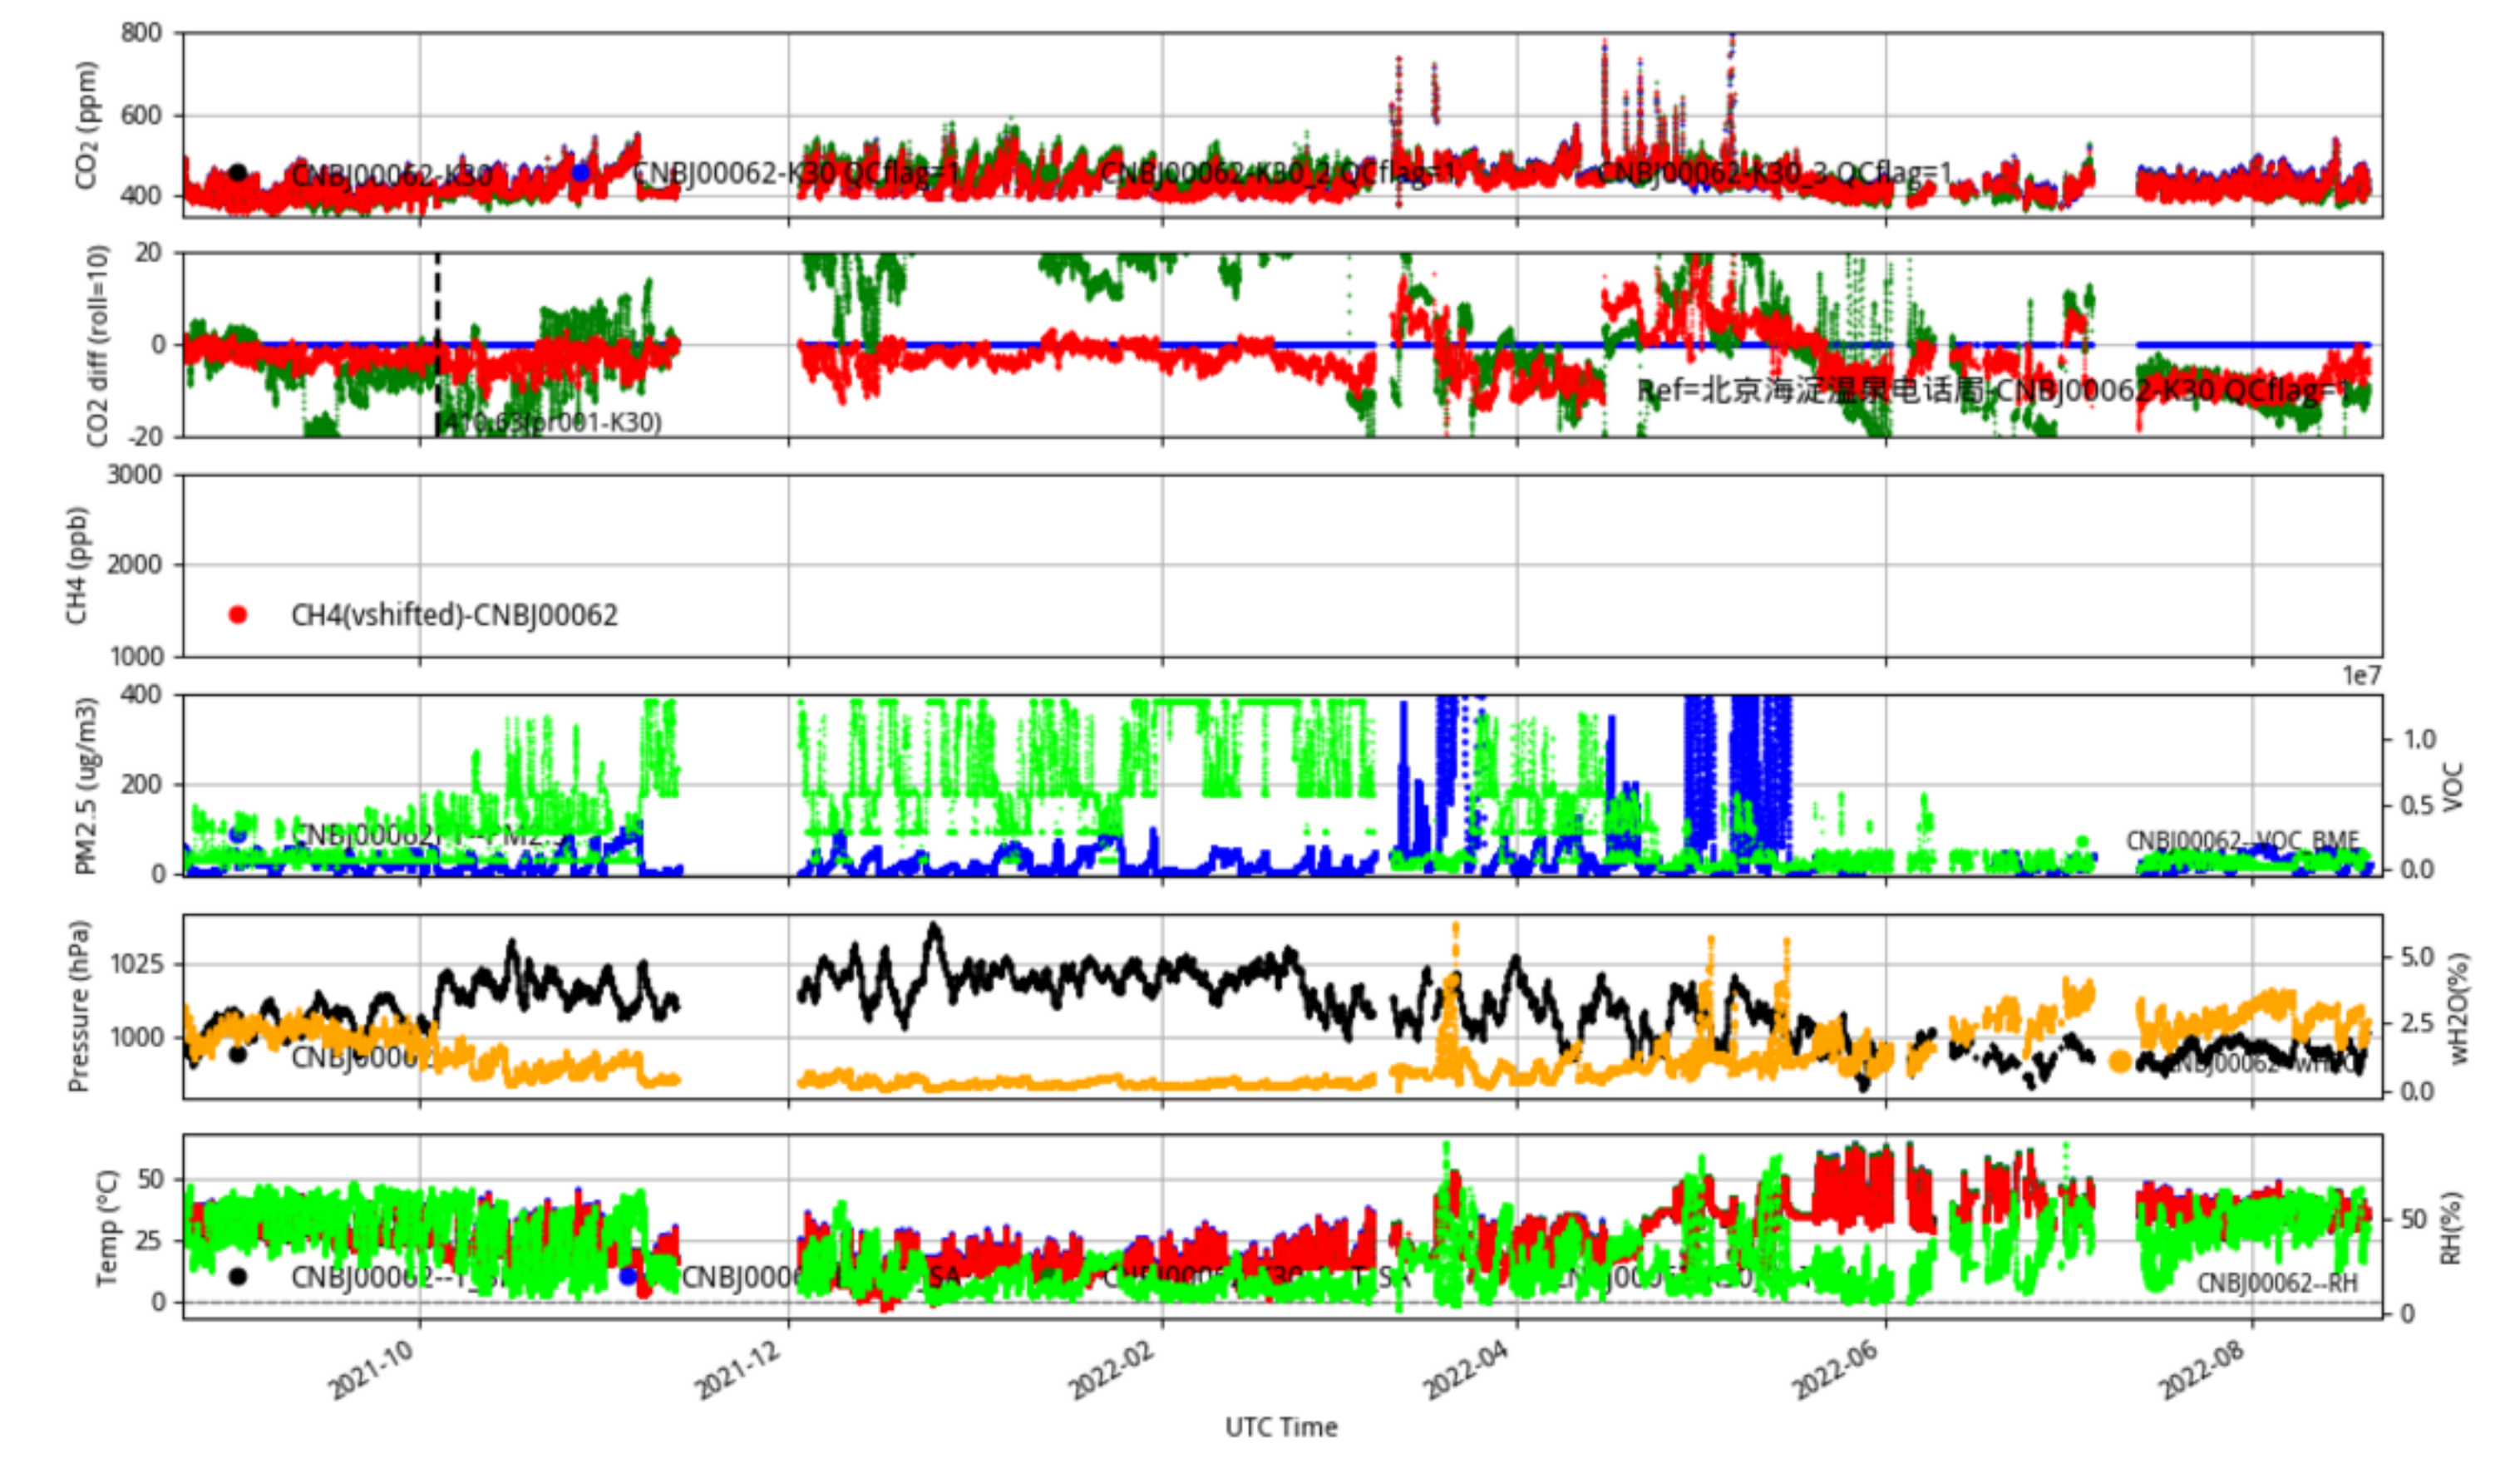

CNBj00062 JJJ_station tenmin/L2.1 CNBJ00062--365-days

Plot created: 2022-08-22 15:38 UTC