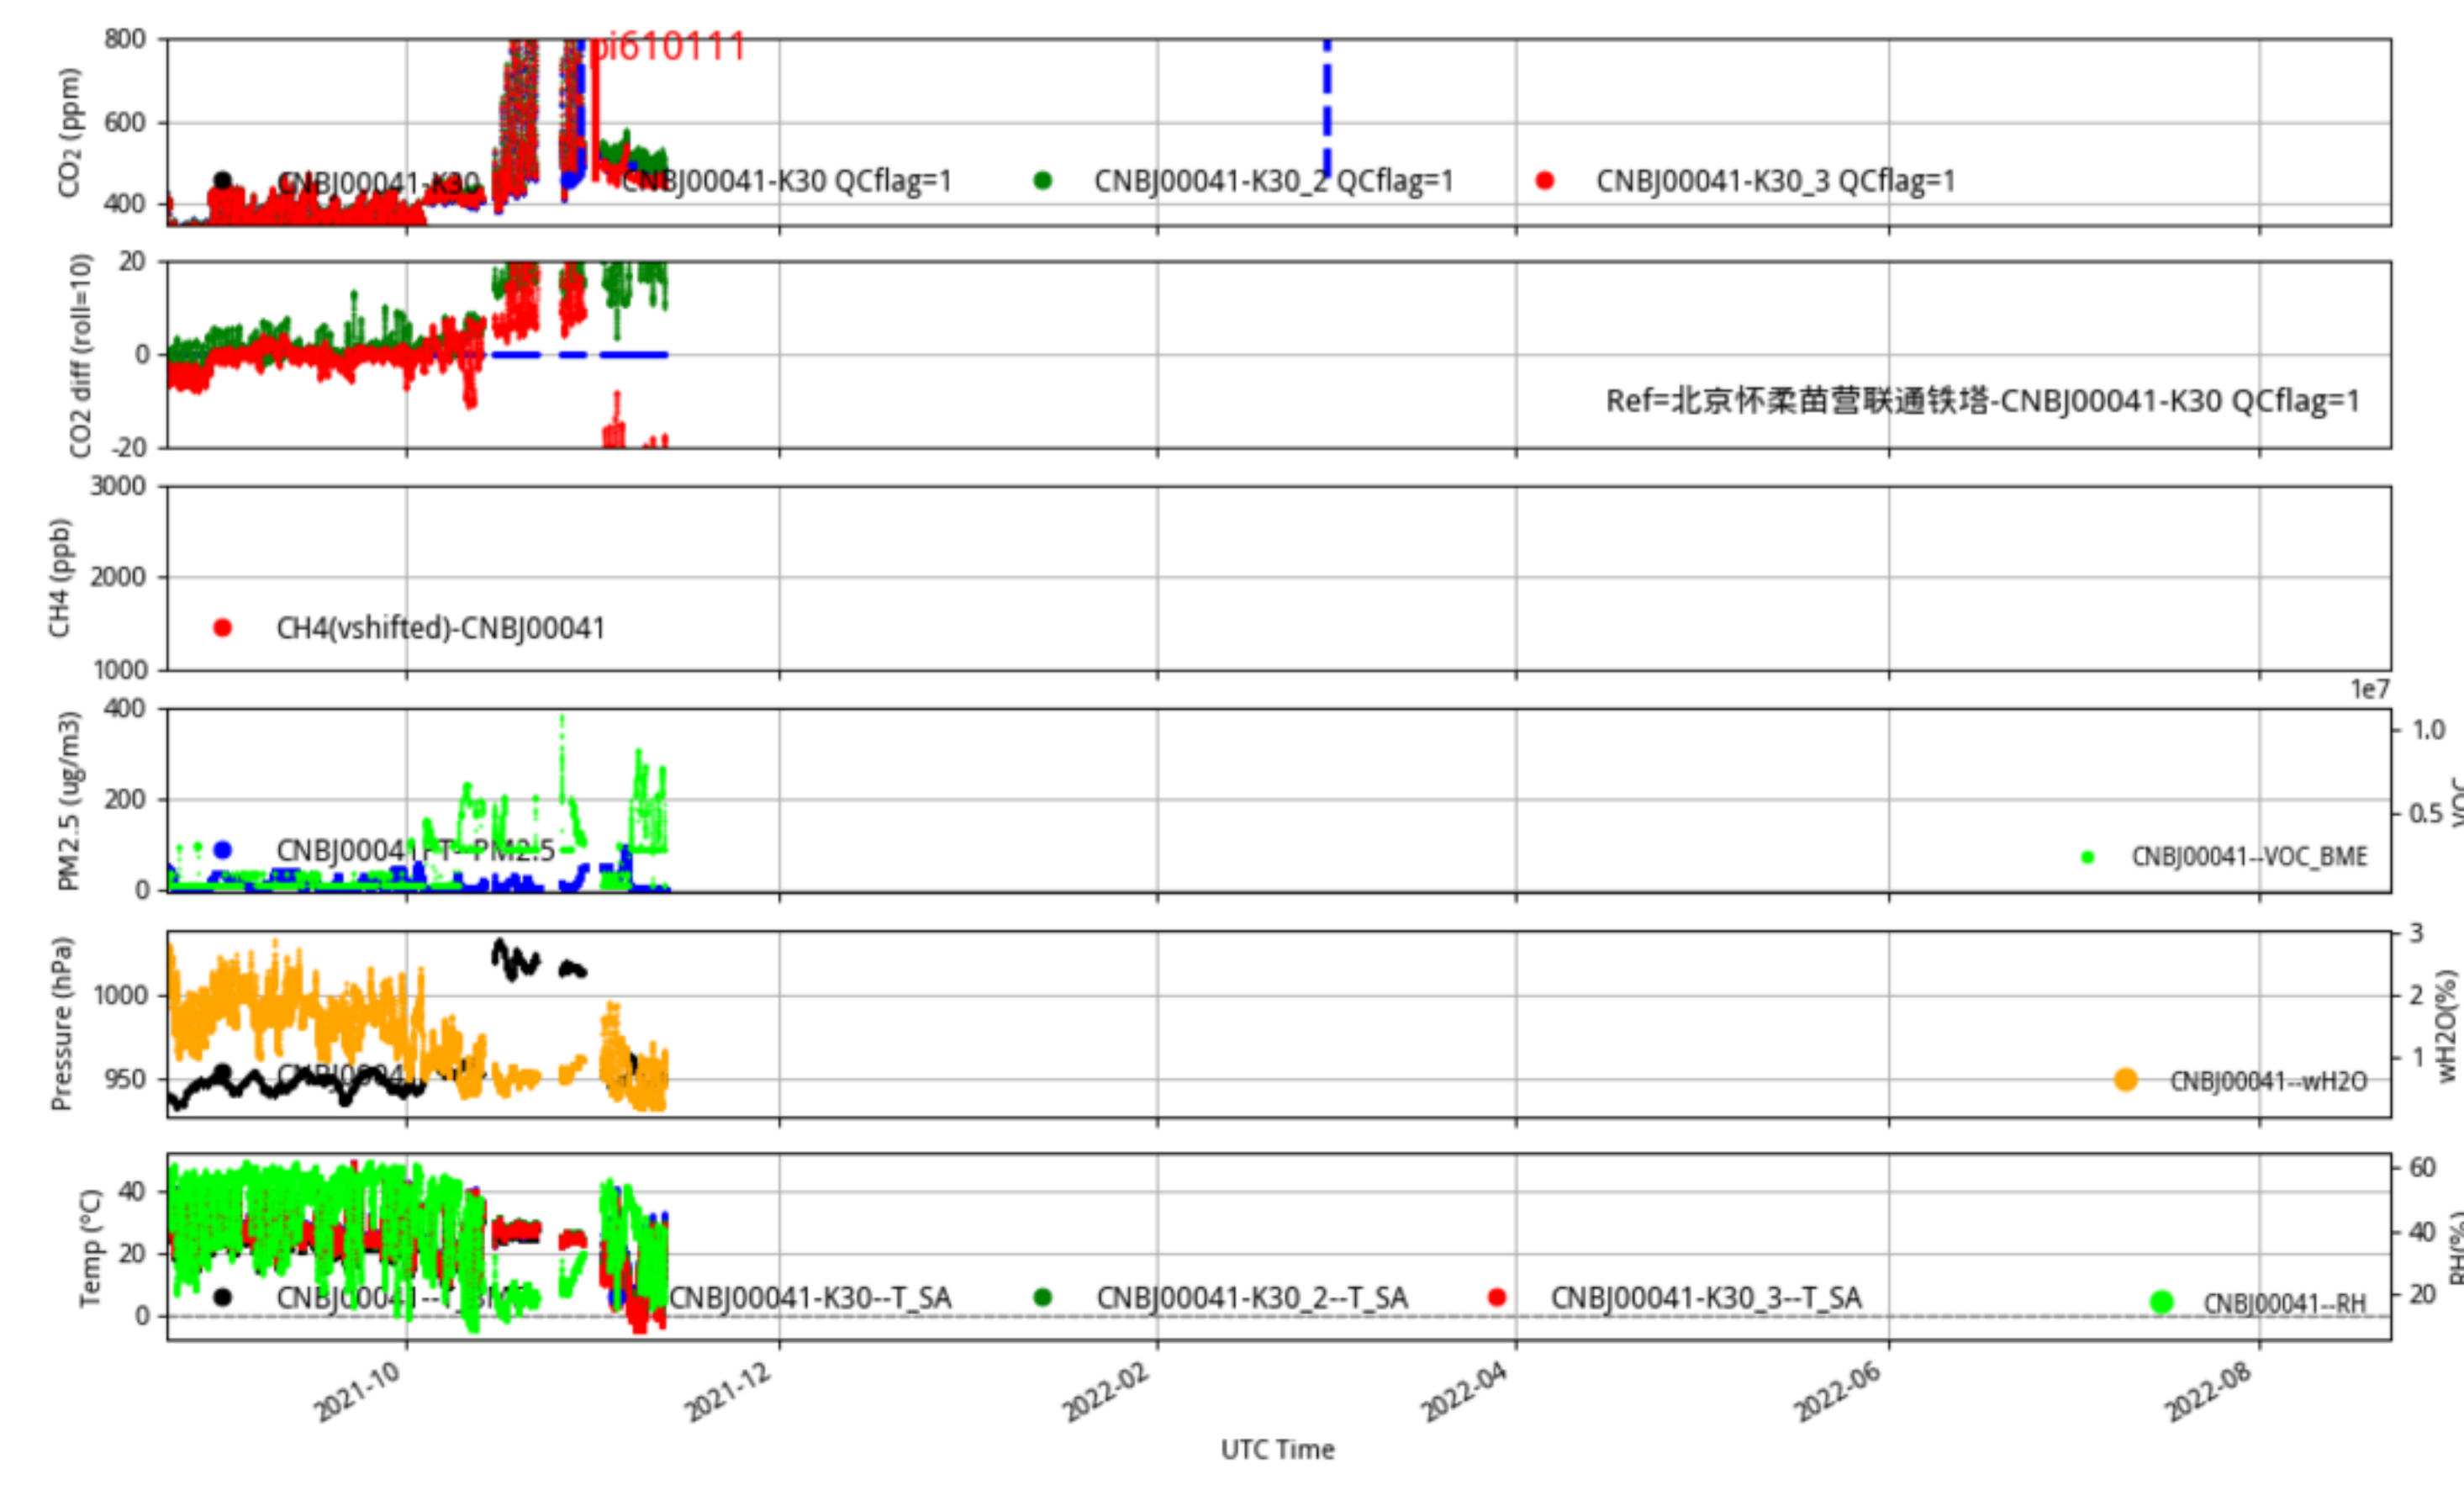

CNBj00041 JJJ_station tenmin/L2.1 CNBj00041--365-days

Plot created: 2022-08-22 15:22 UTC