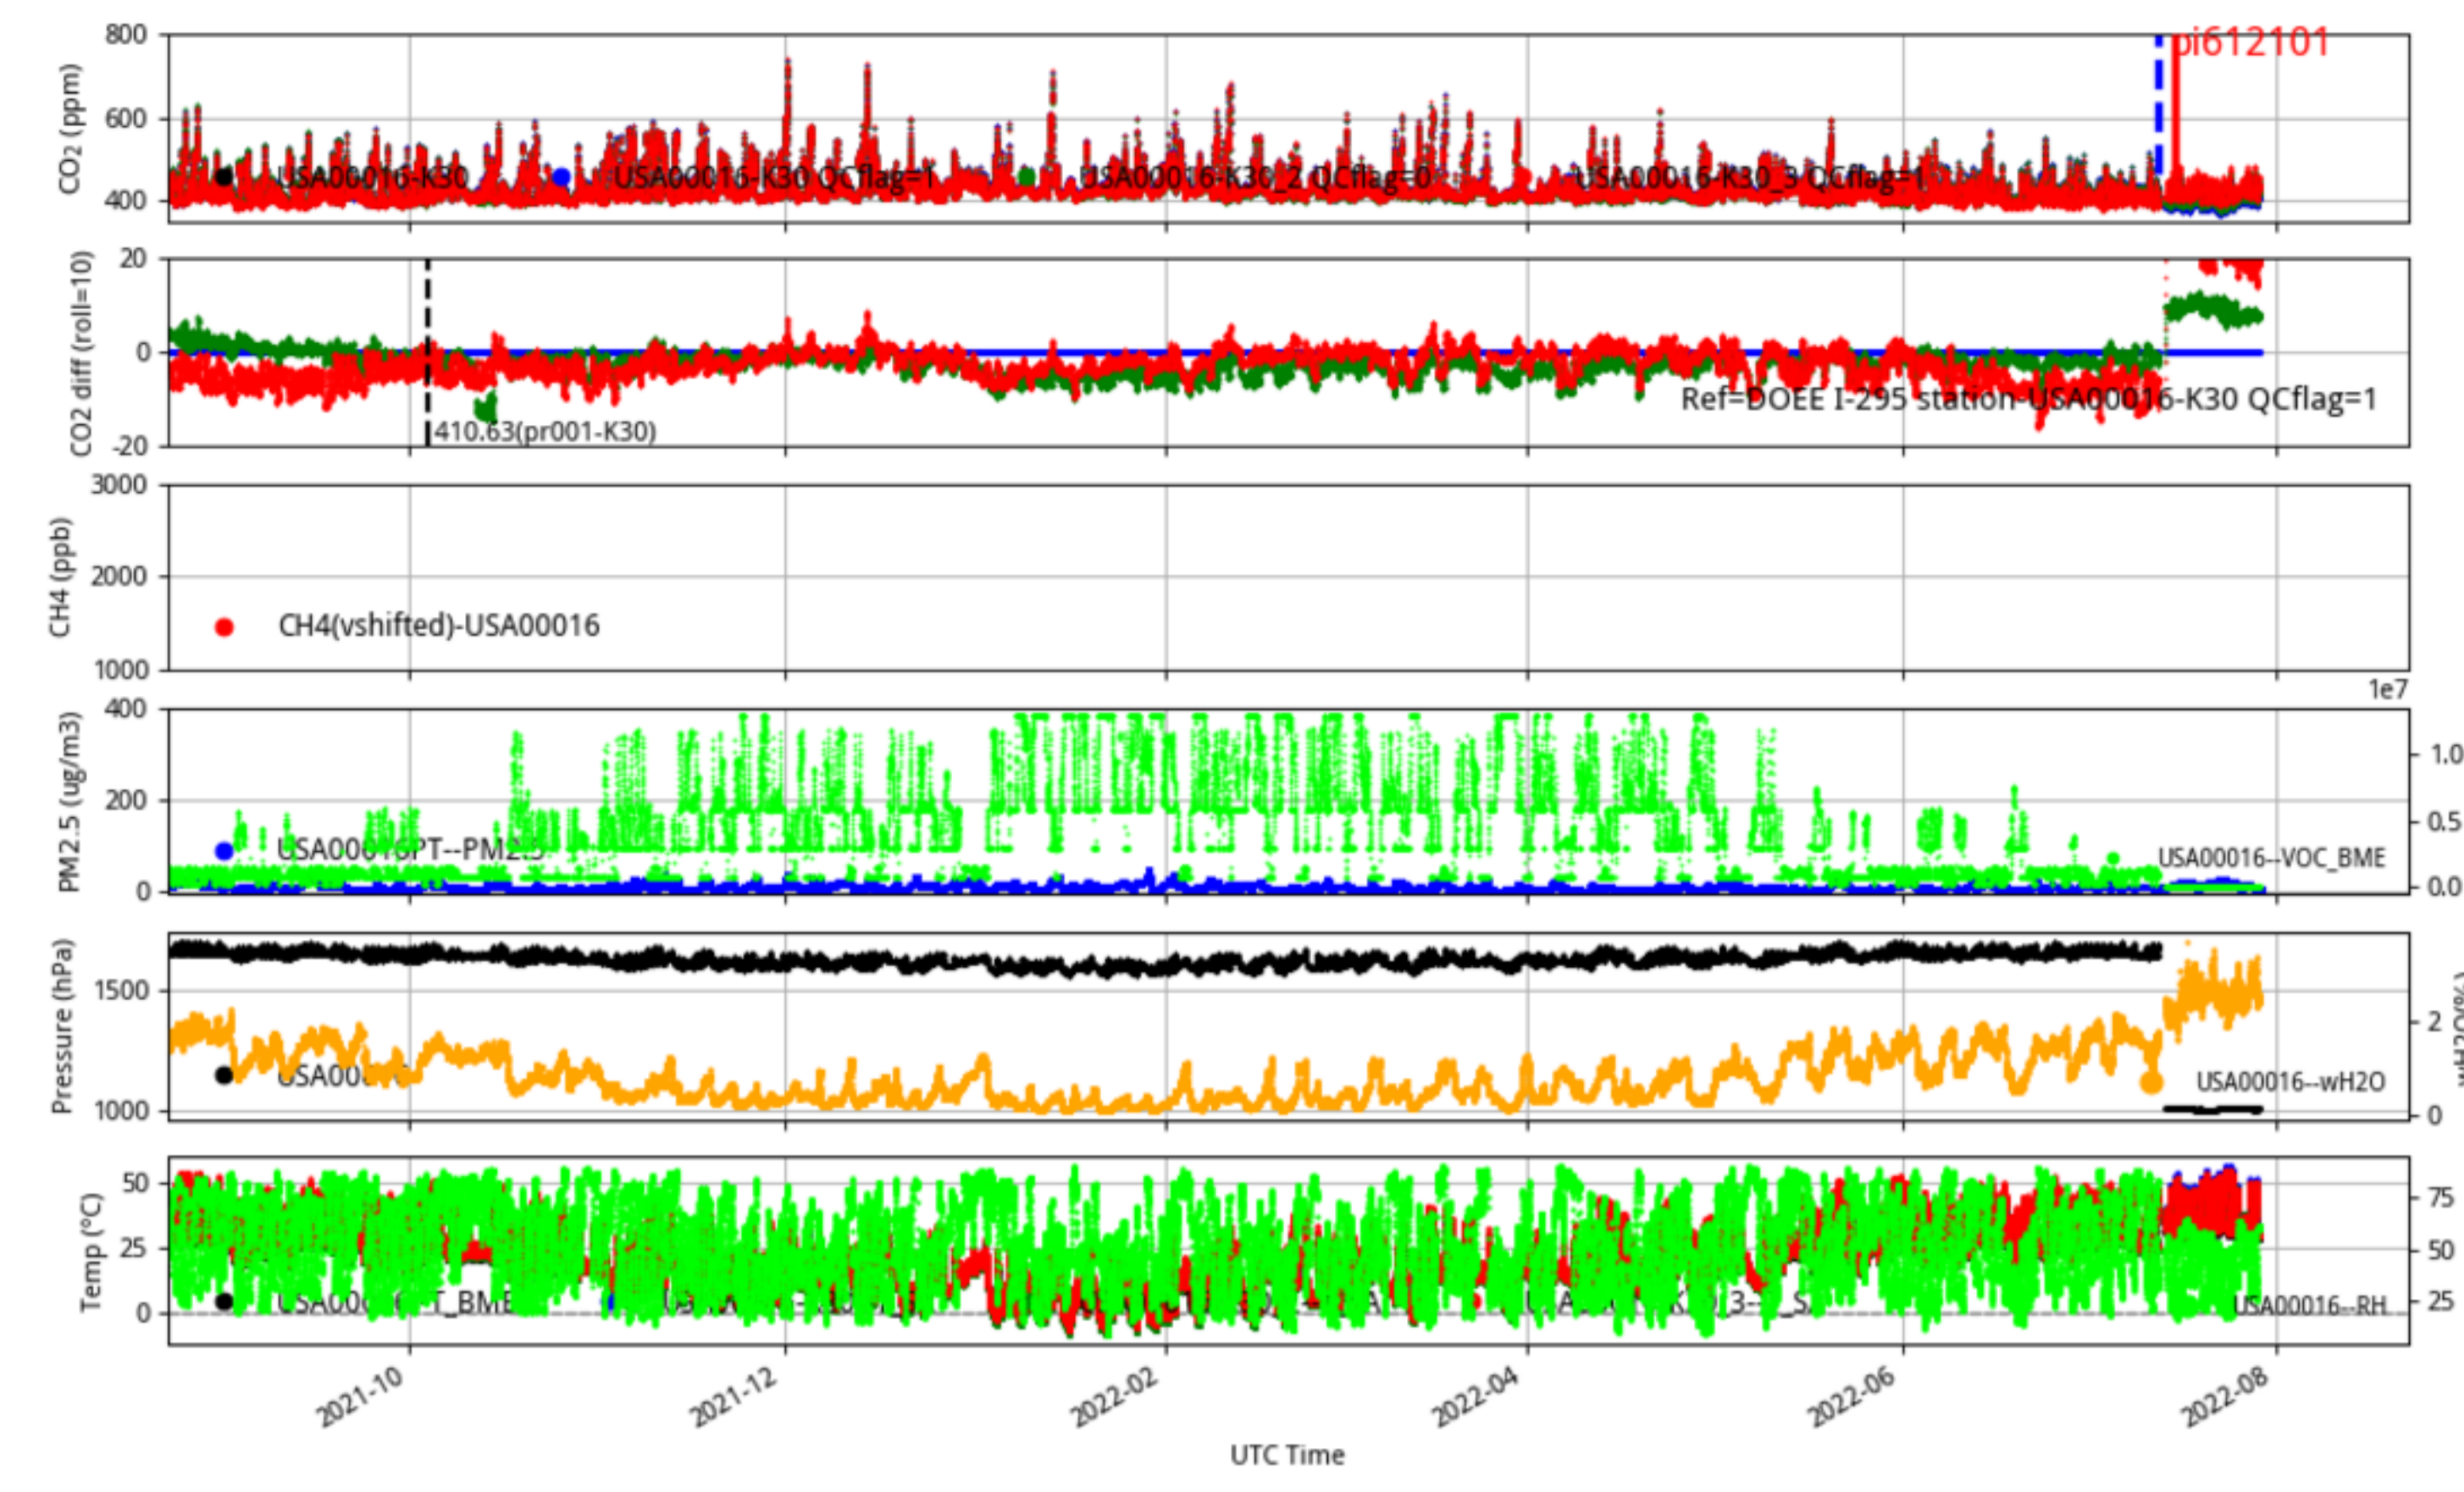

USA00016 JJJ_station tenmin/L2.1 USA00016--365-days

Plot created: 2022-08-22 17:05 UTC