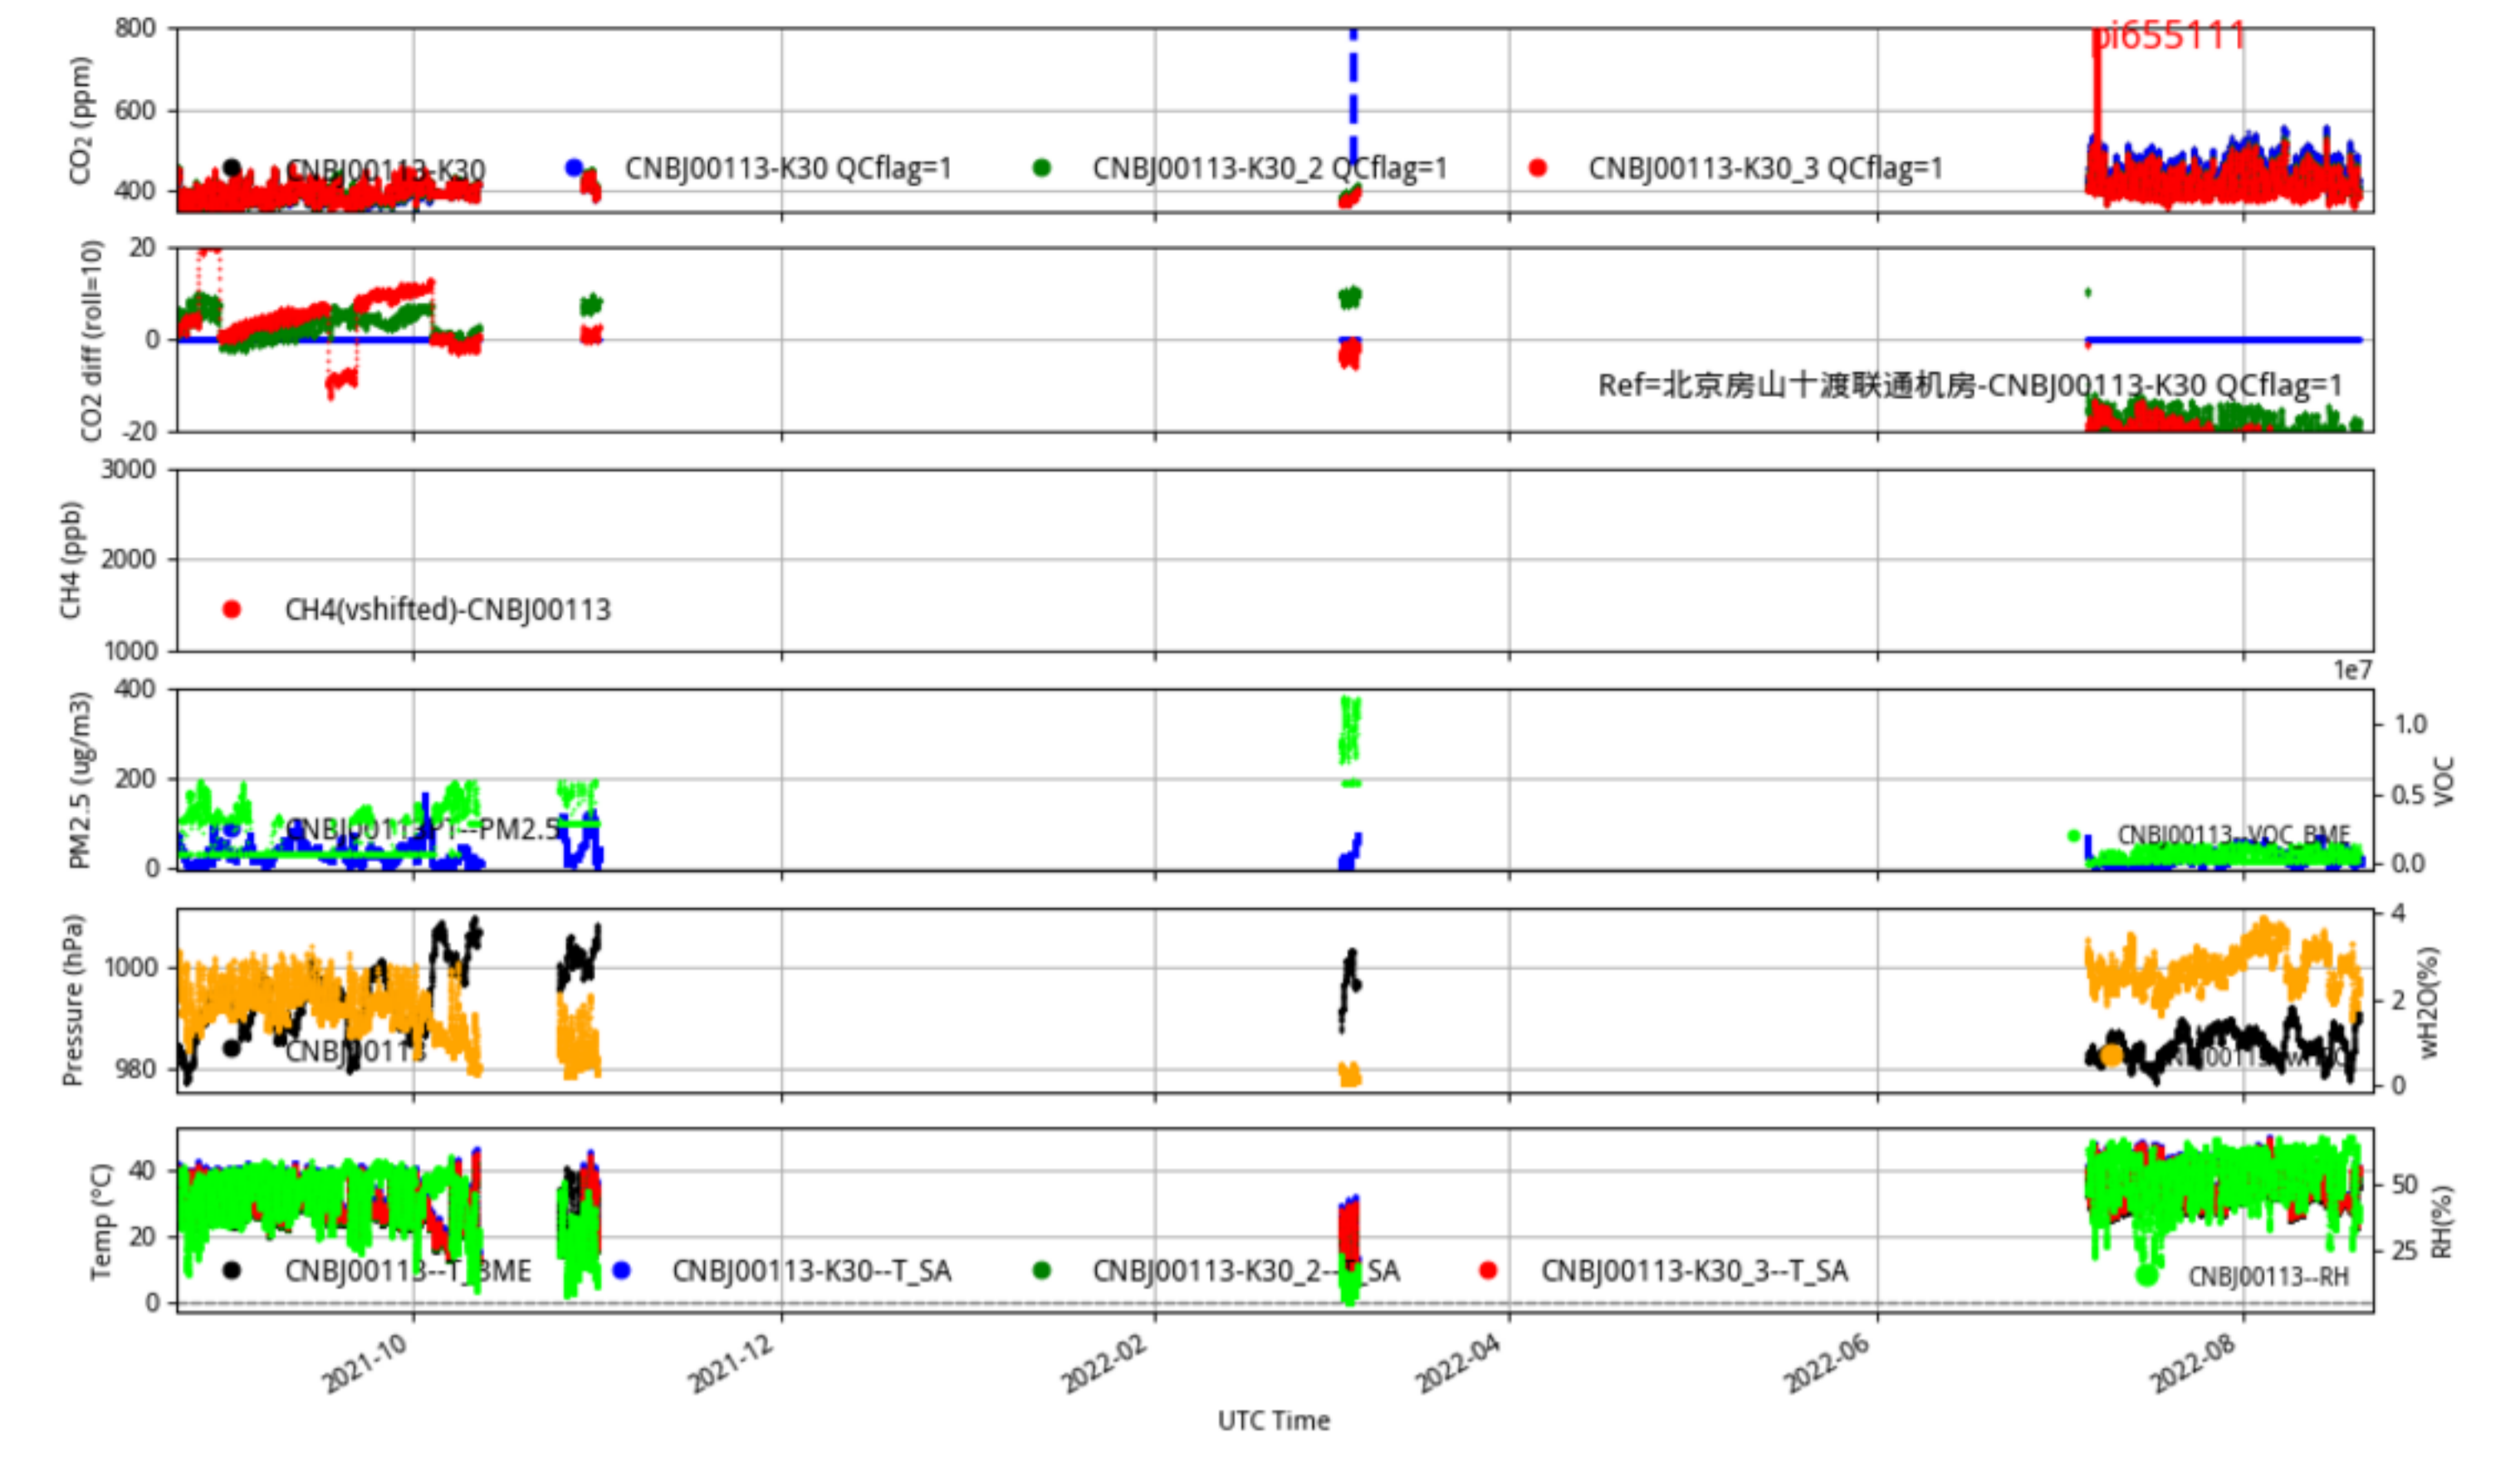

CNBj00113 JJJ_station tenmin/L2.1 CNBj00113--365-days

Plot created: 2022-08-22 16:20 UTC