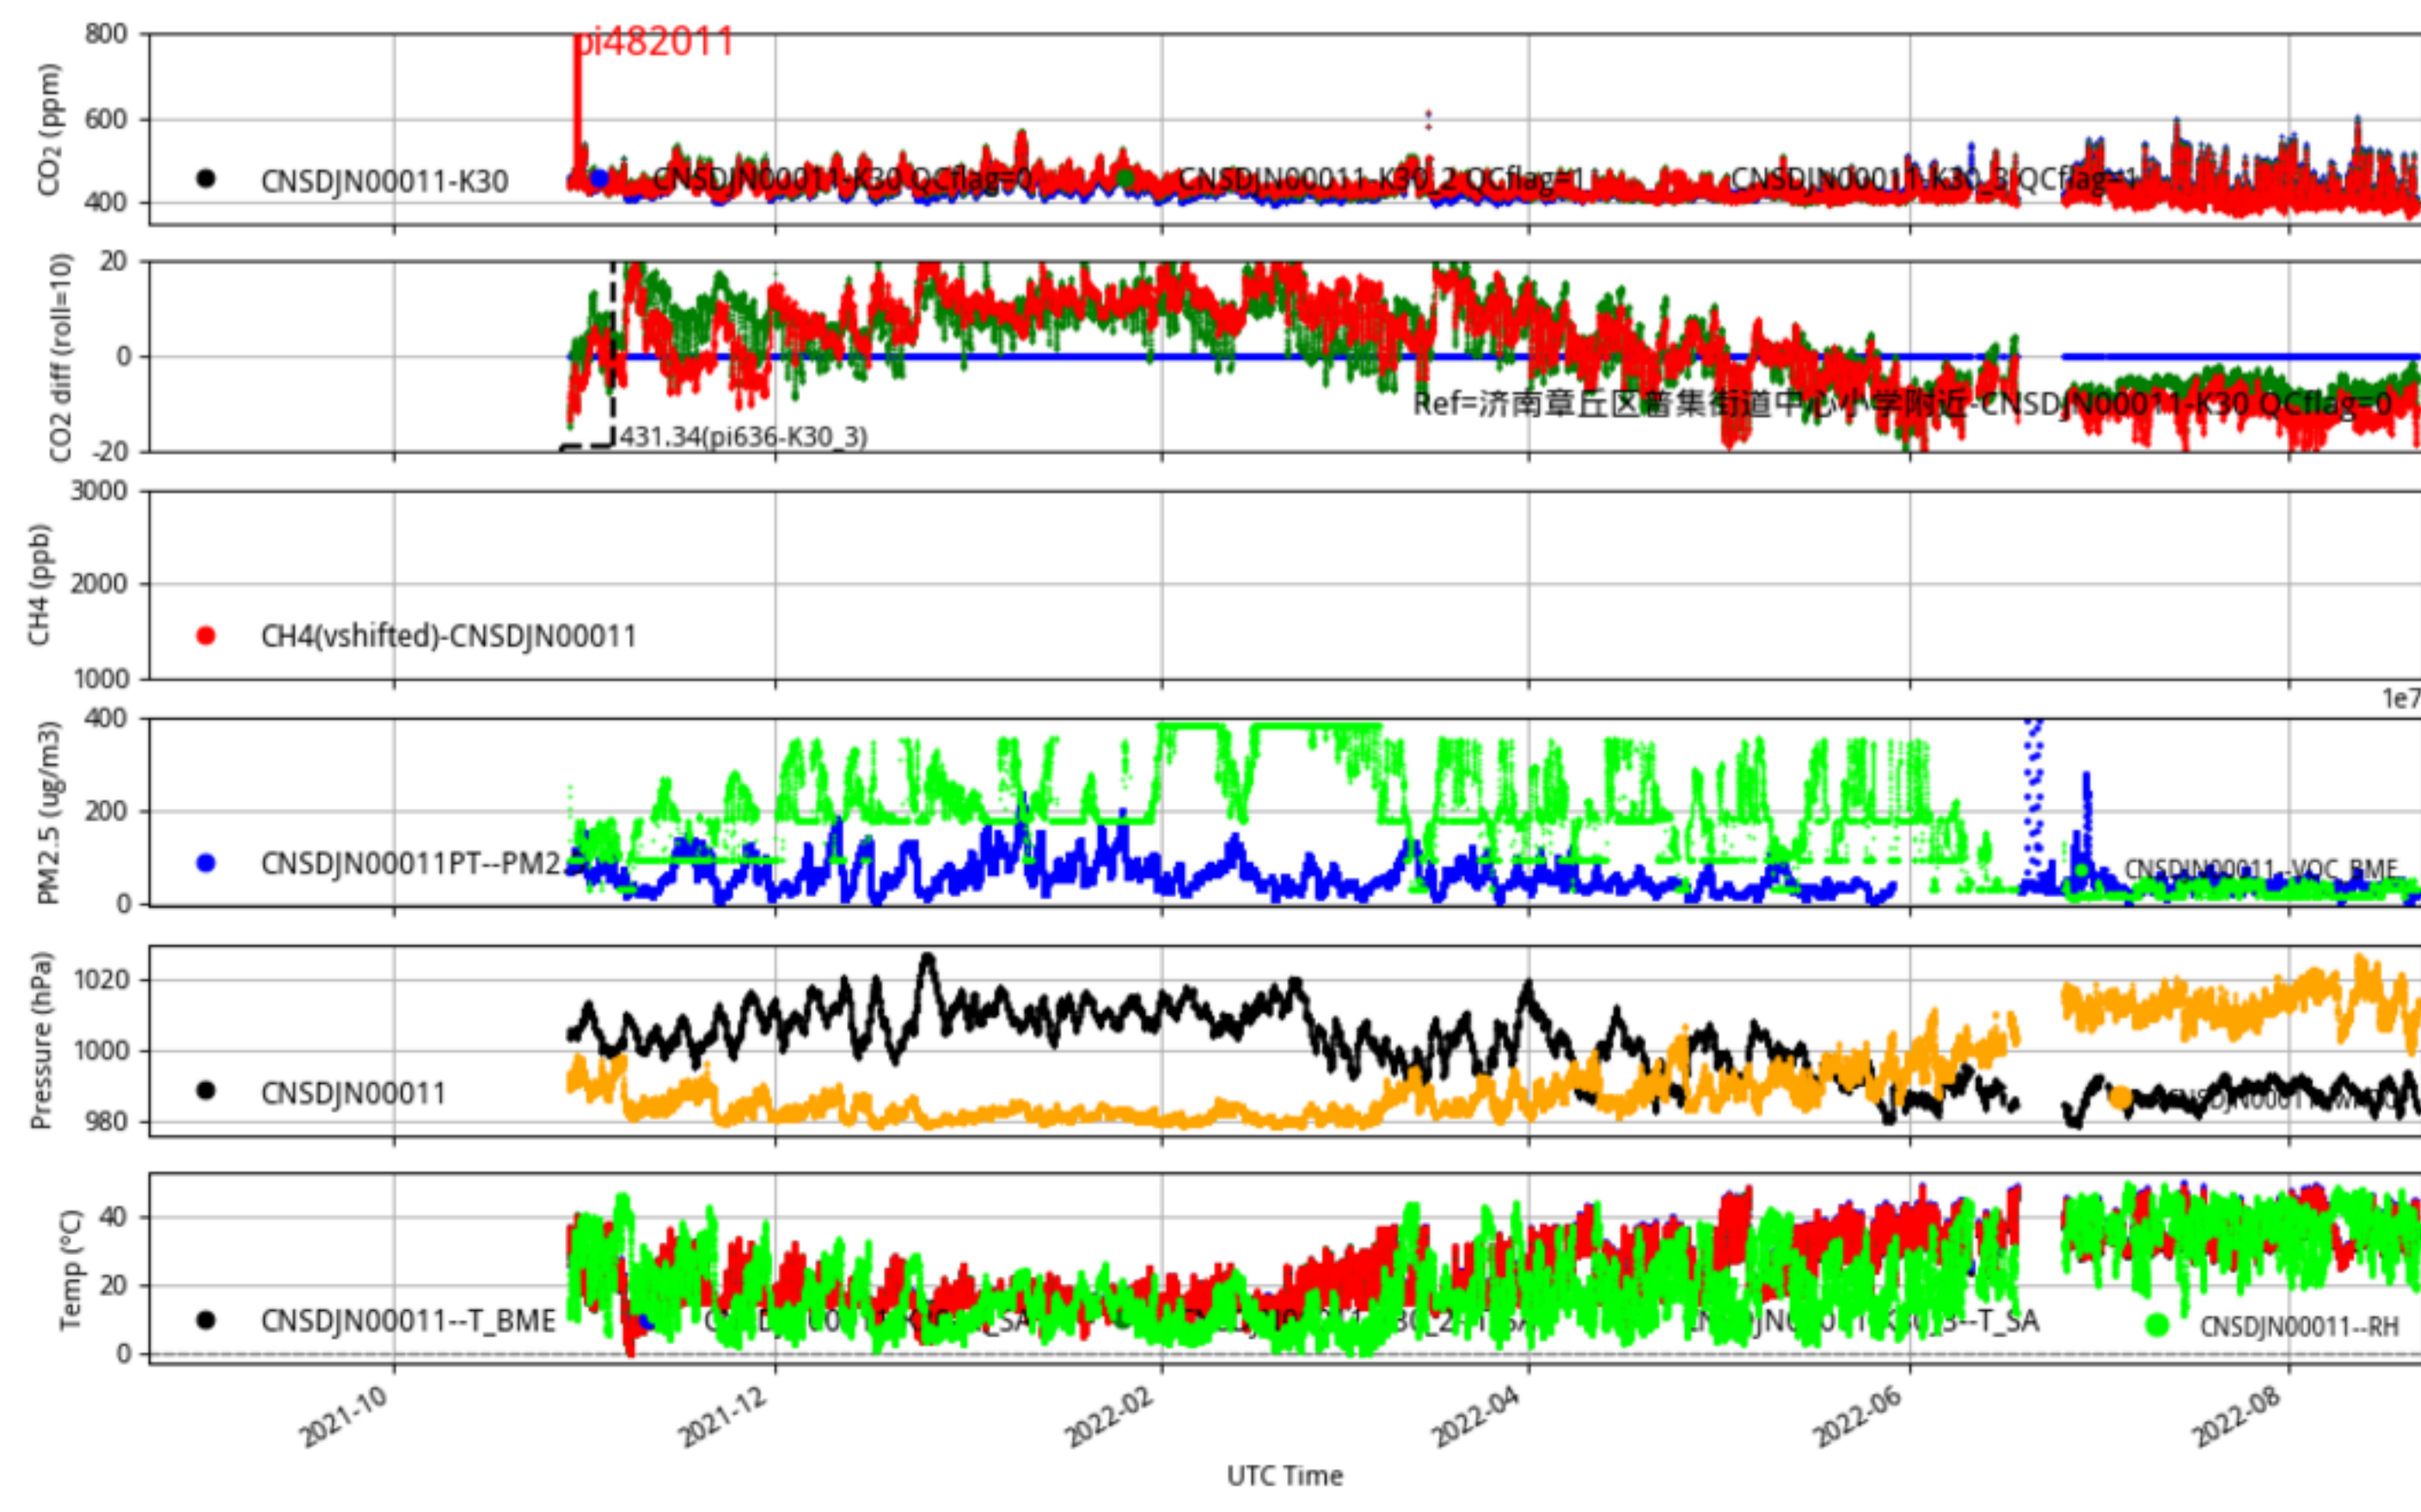

CNSDJN00009 JJJ\_station tenmin/L2.1 CNSDJN00009--365-days

Plot created: 2022-08-22 16:48 UTC

CNSDJN00010 JJJ\_station tenmin/L2.1 CNSDJN00010--365-days

Plot created: 2022-08-22 16:49 UTC

CNSDJN00011 JJJ\_station tenmin/L2.1 CNSDJN00011--365-days