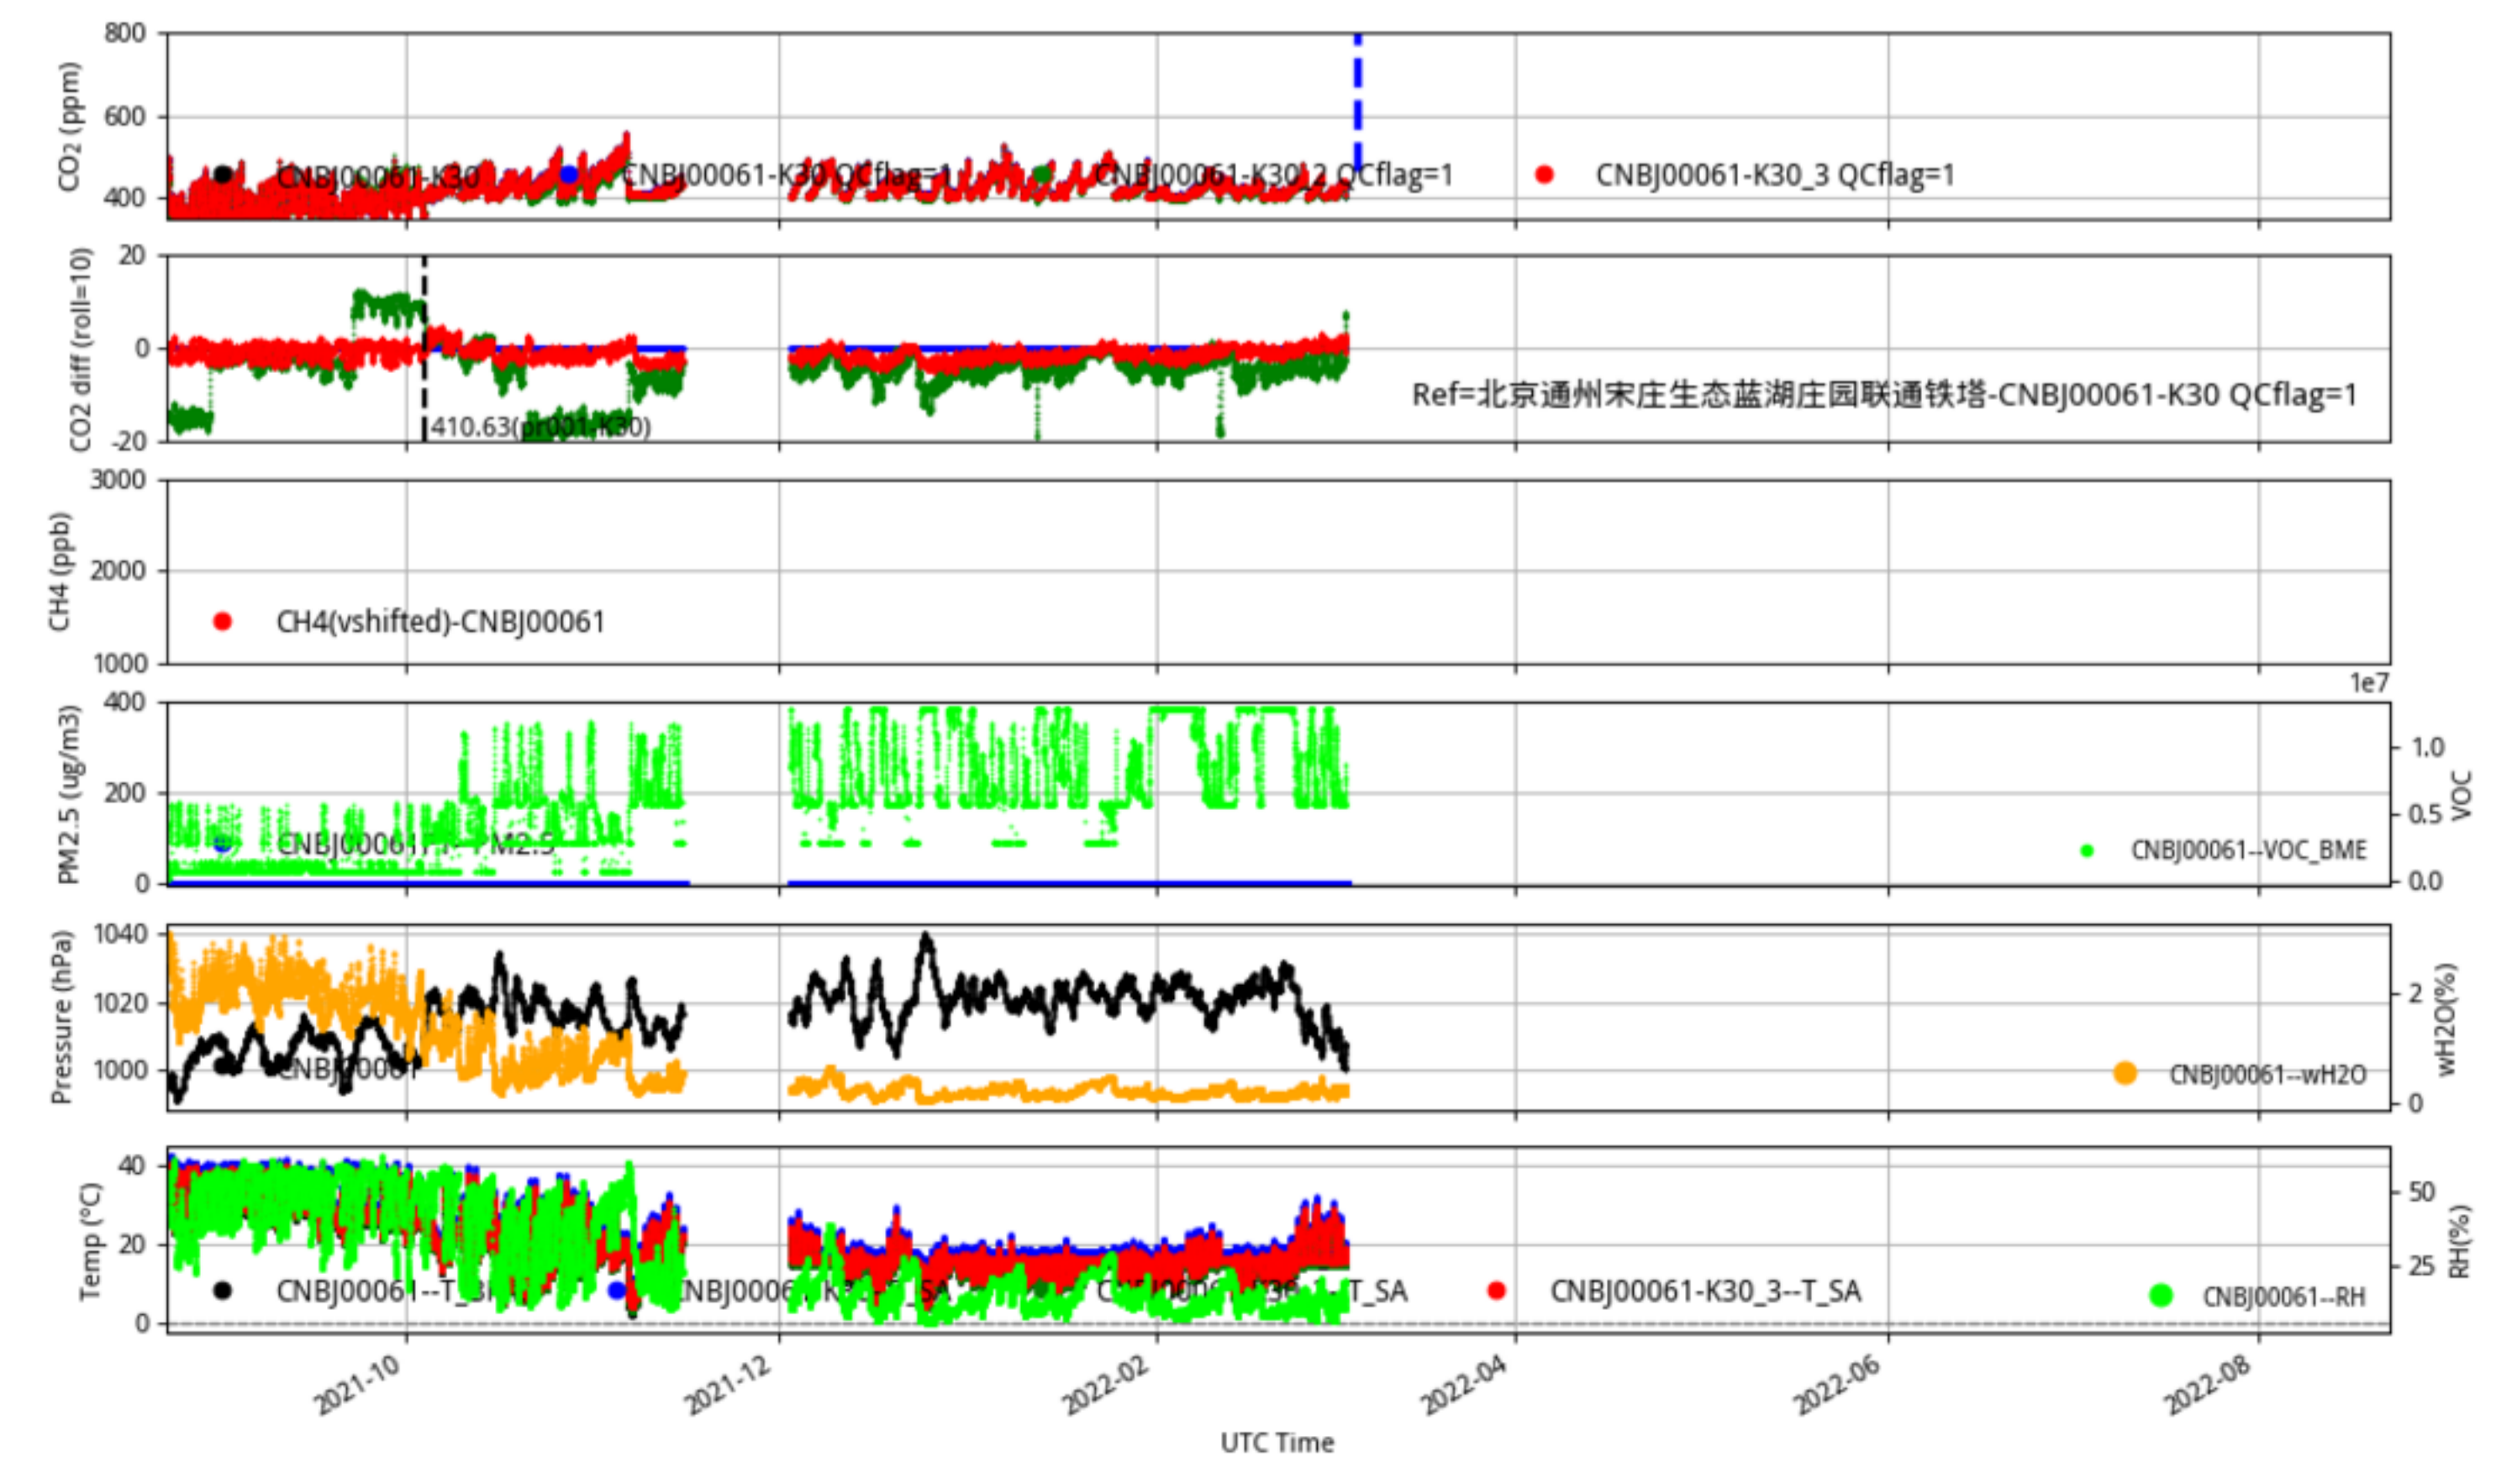

CNBj00061 JJJ_station tenmin/L2.1 CNBJ00061--365-days

Plot created: 2022-08-22 15:37 UTC