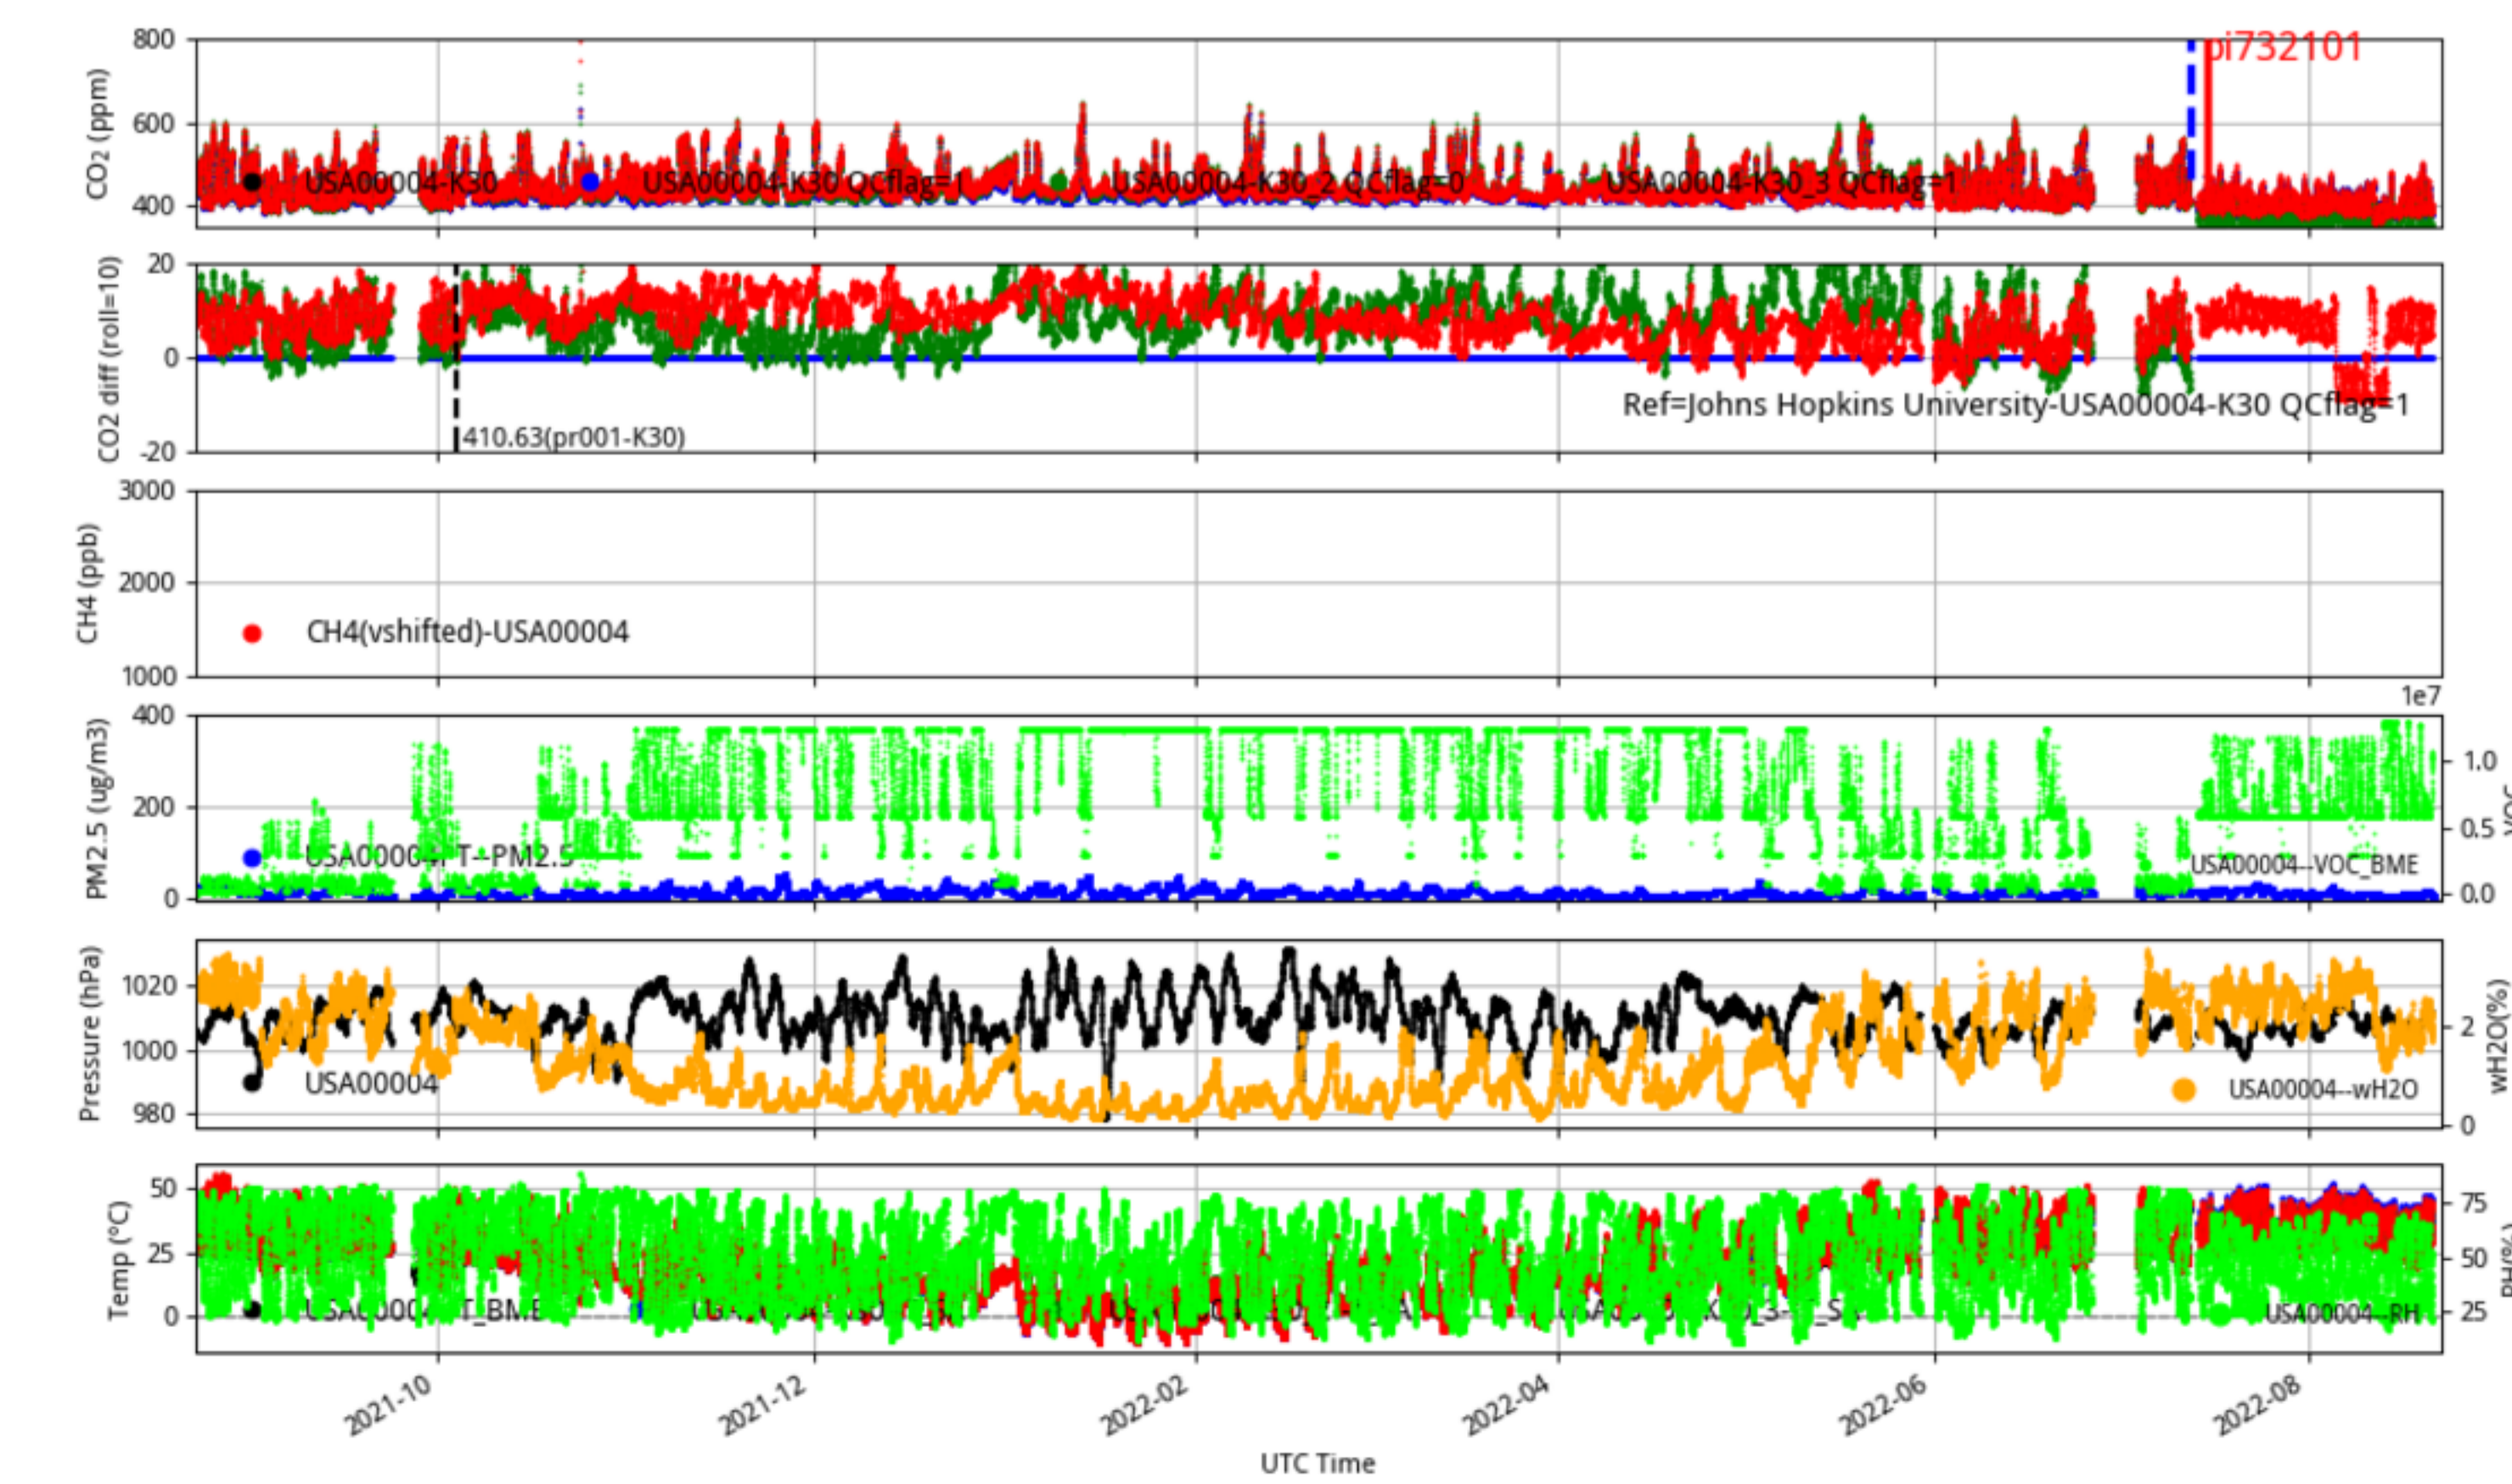

USA00004 JJJ_station tenmin/L2.1 USA00004--365-days

Plot created: 2022-08-22 17:01 UTC