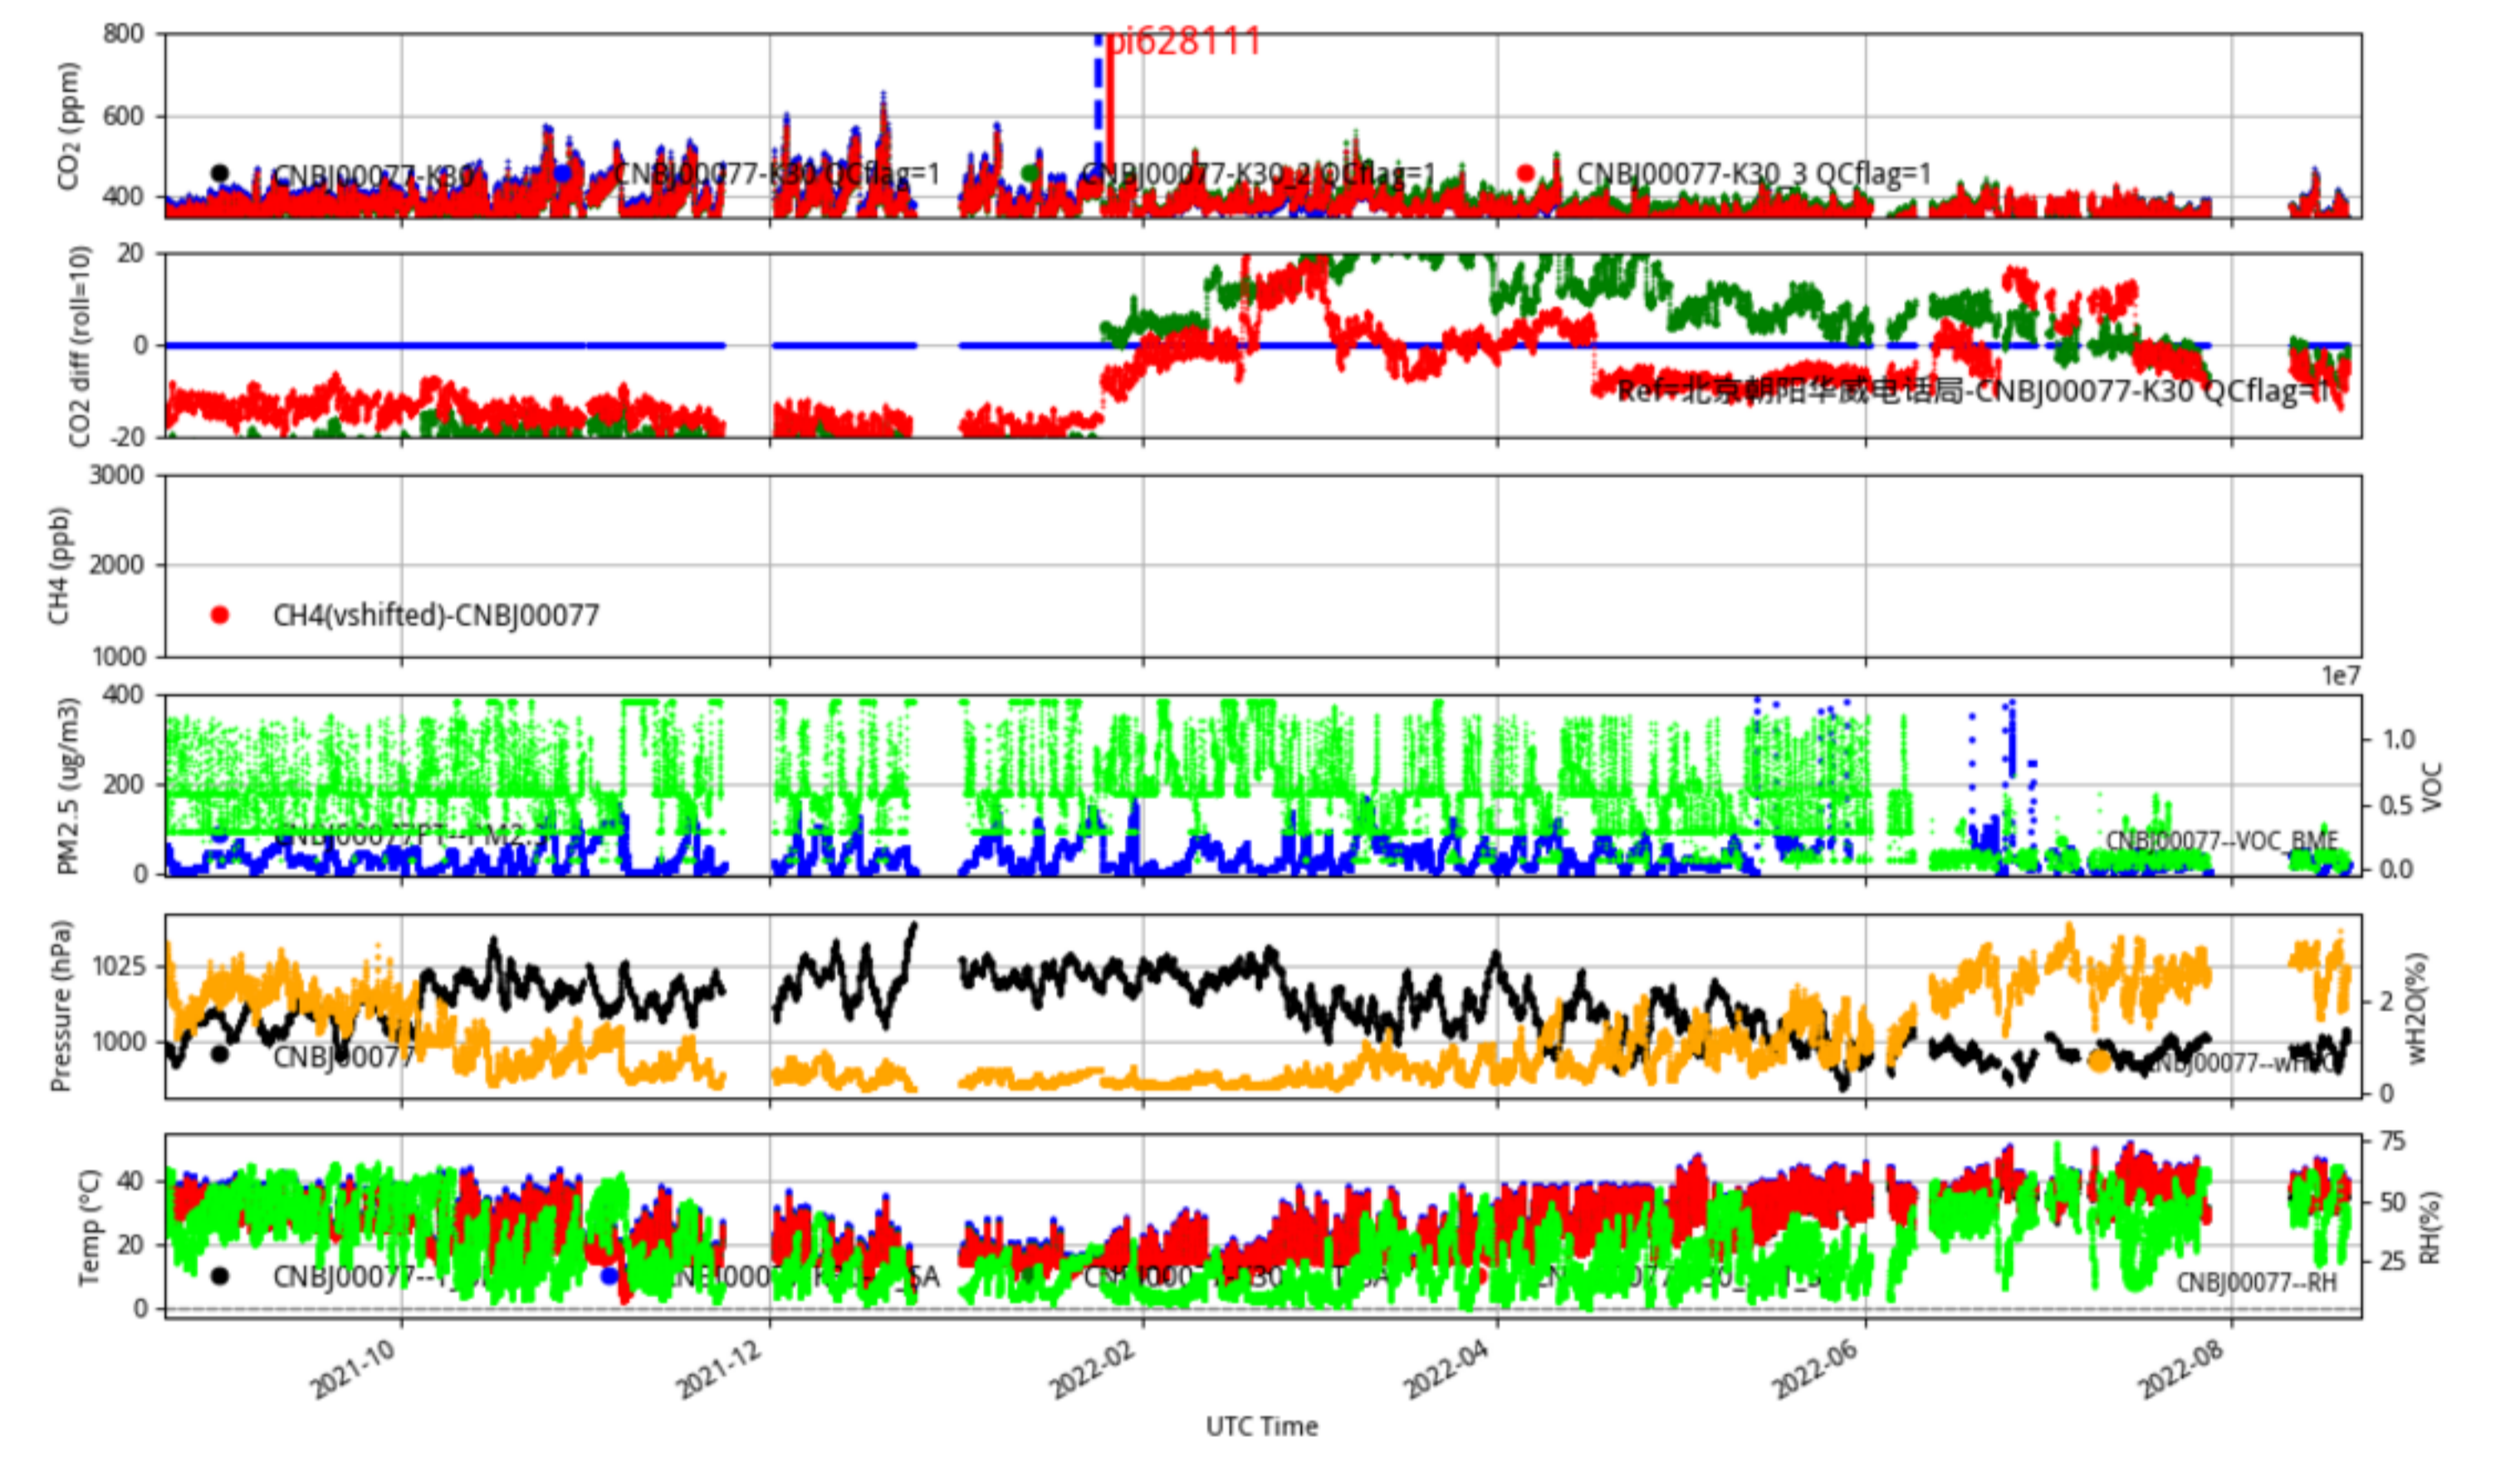

CNBj00077 JJJ_station tenmin/L2.1 CNBj00077--365-days

Plot created: 2022-08-22 15:51 UTC