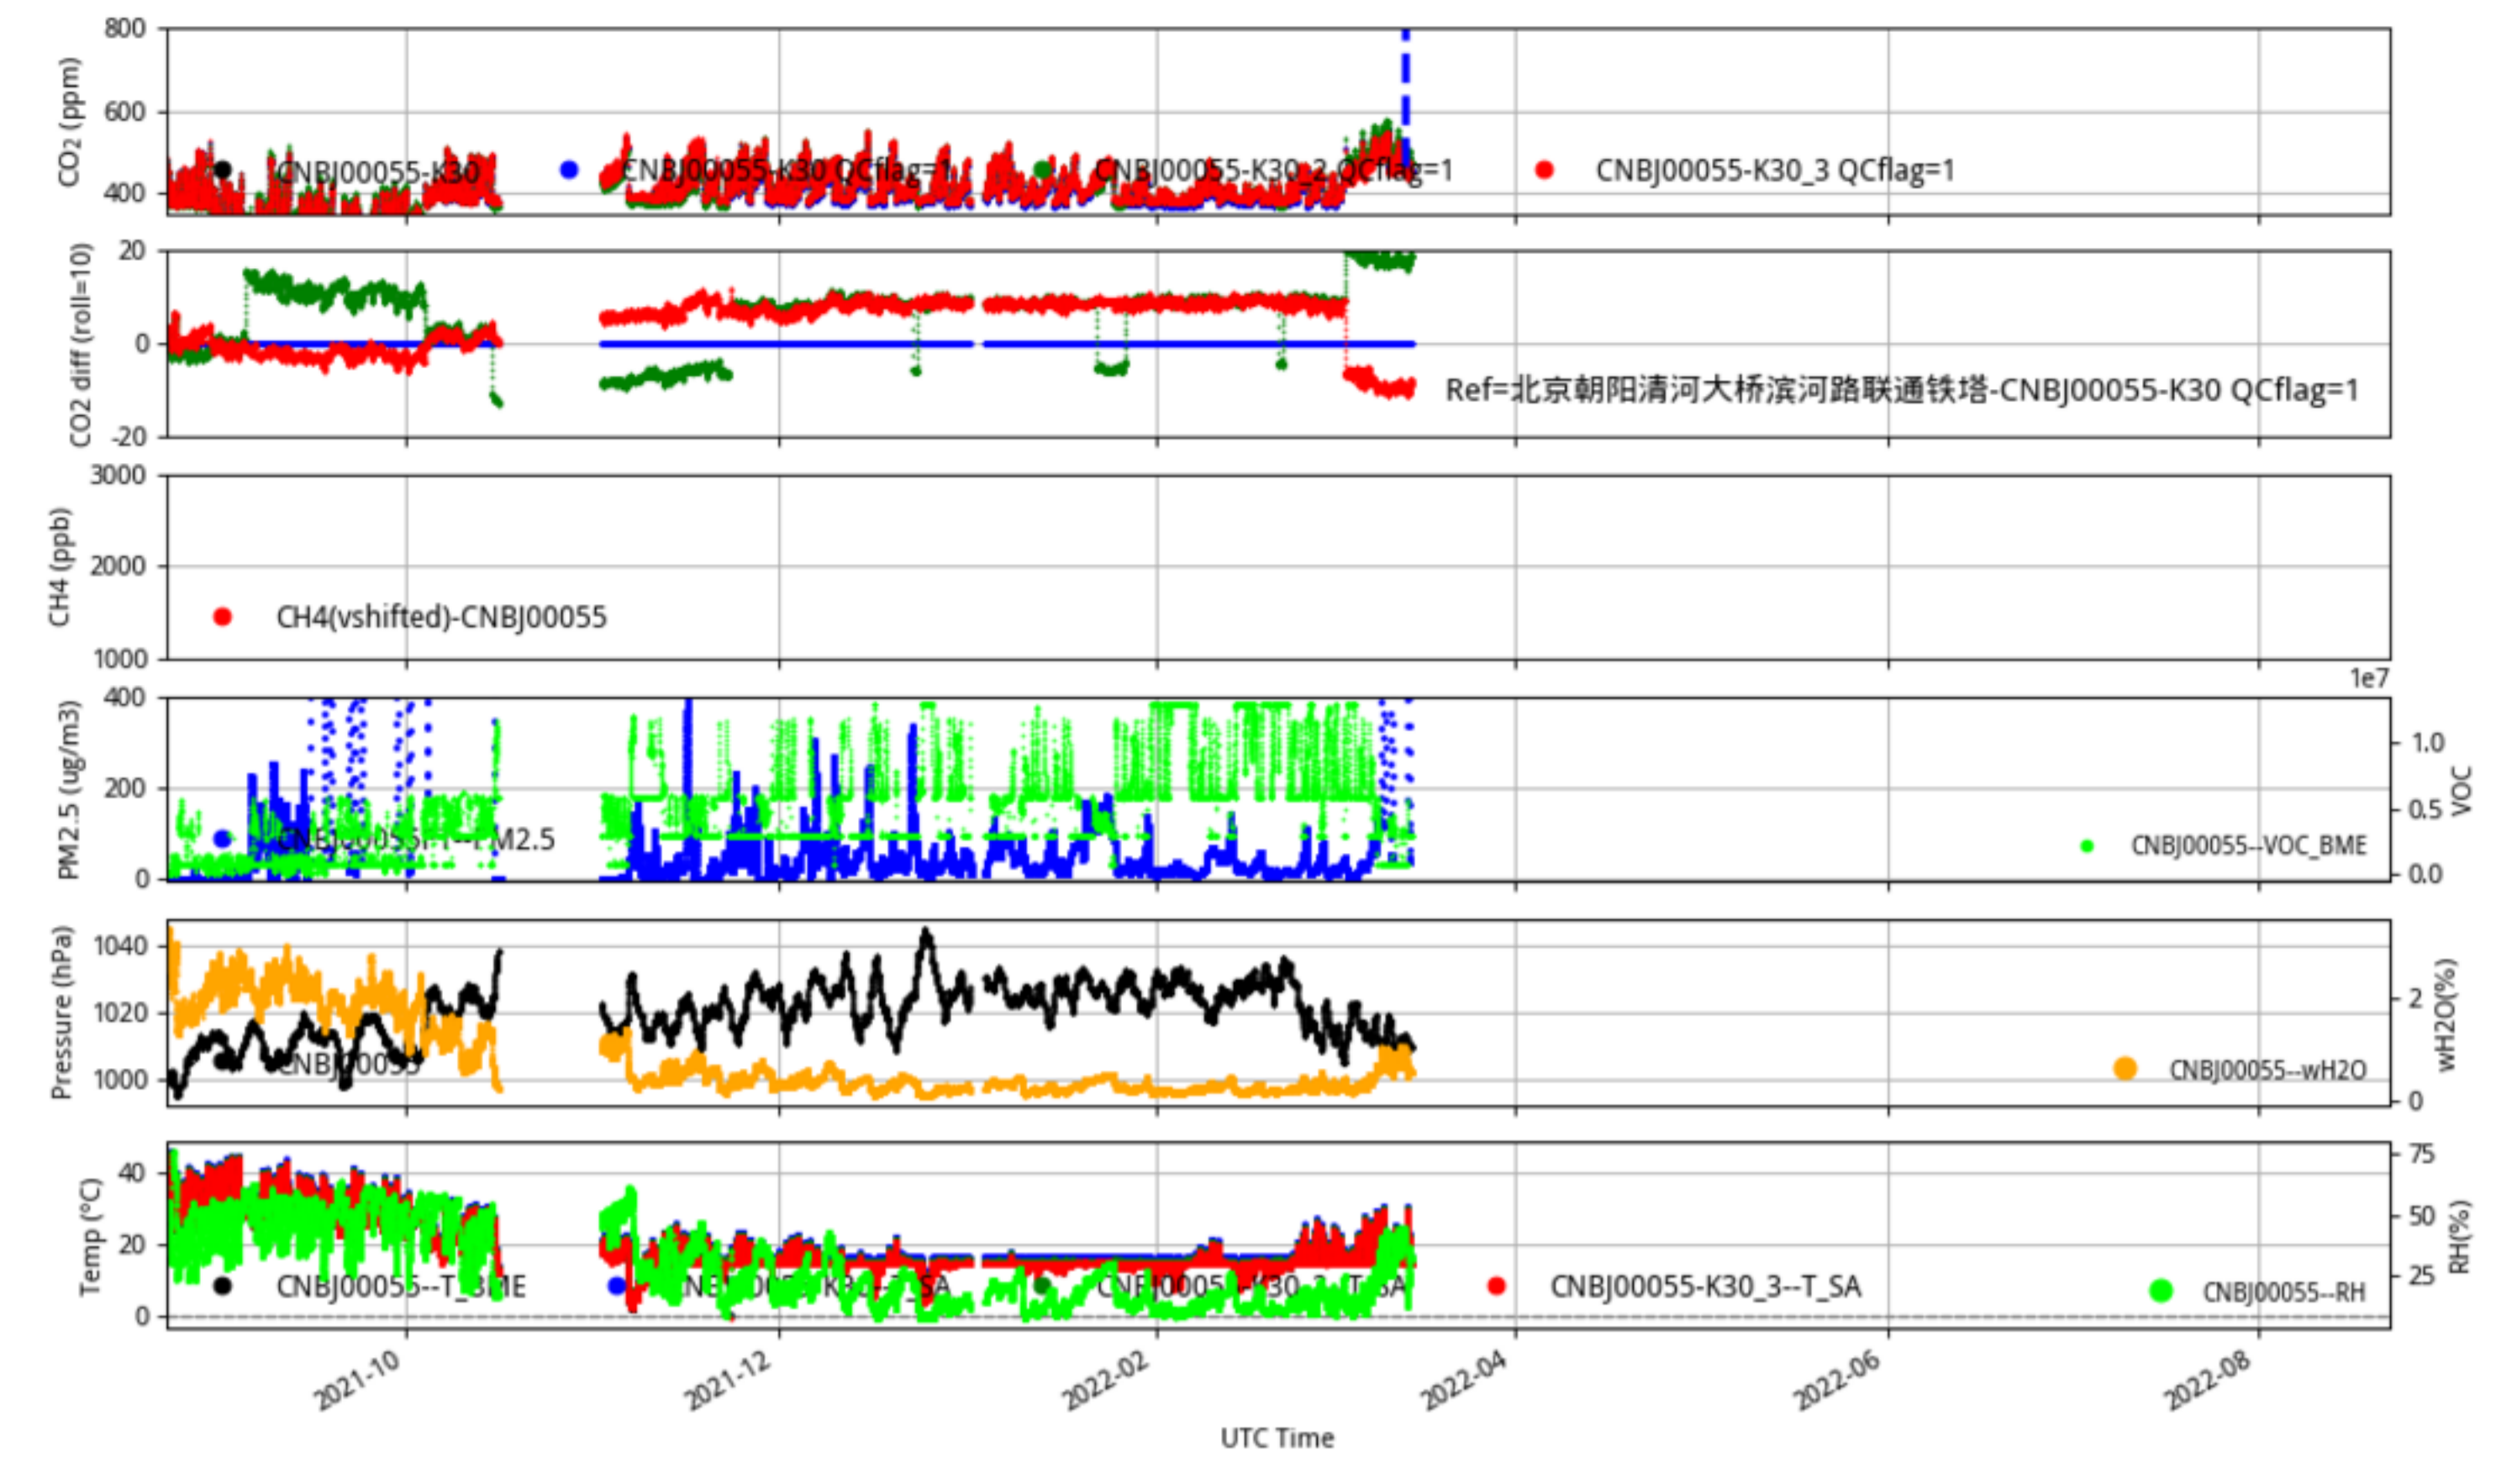

CNBj00055 JJJ_station tenmin/L2.1 CNBJ00055--365-days

Plot created: 2022-08-22 15:32 UTC