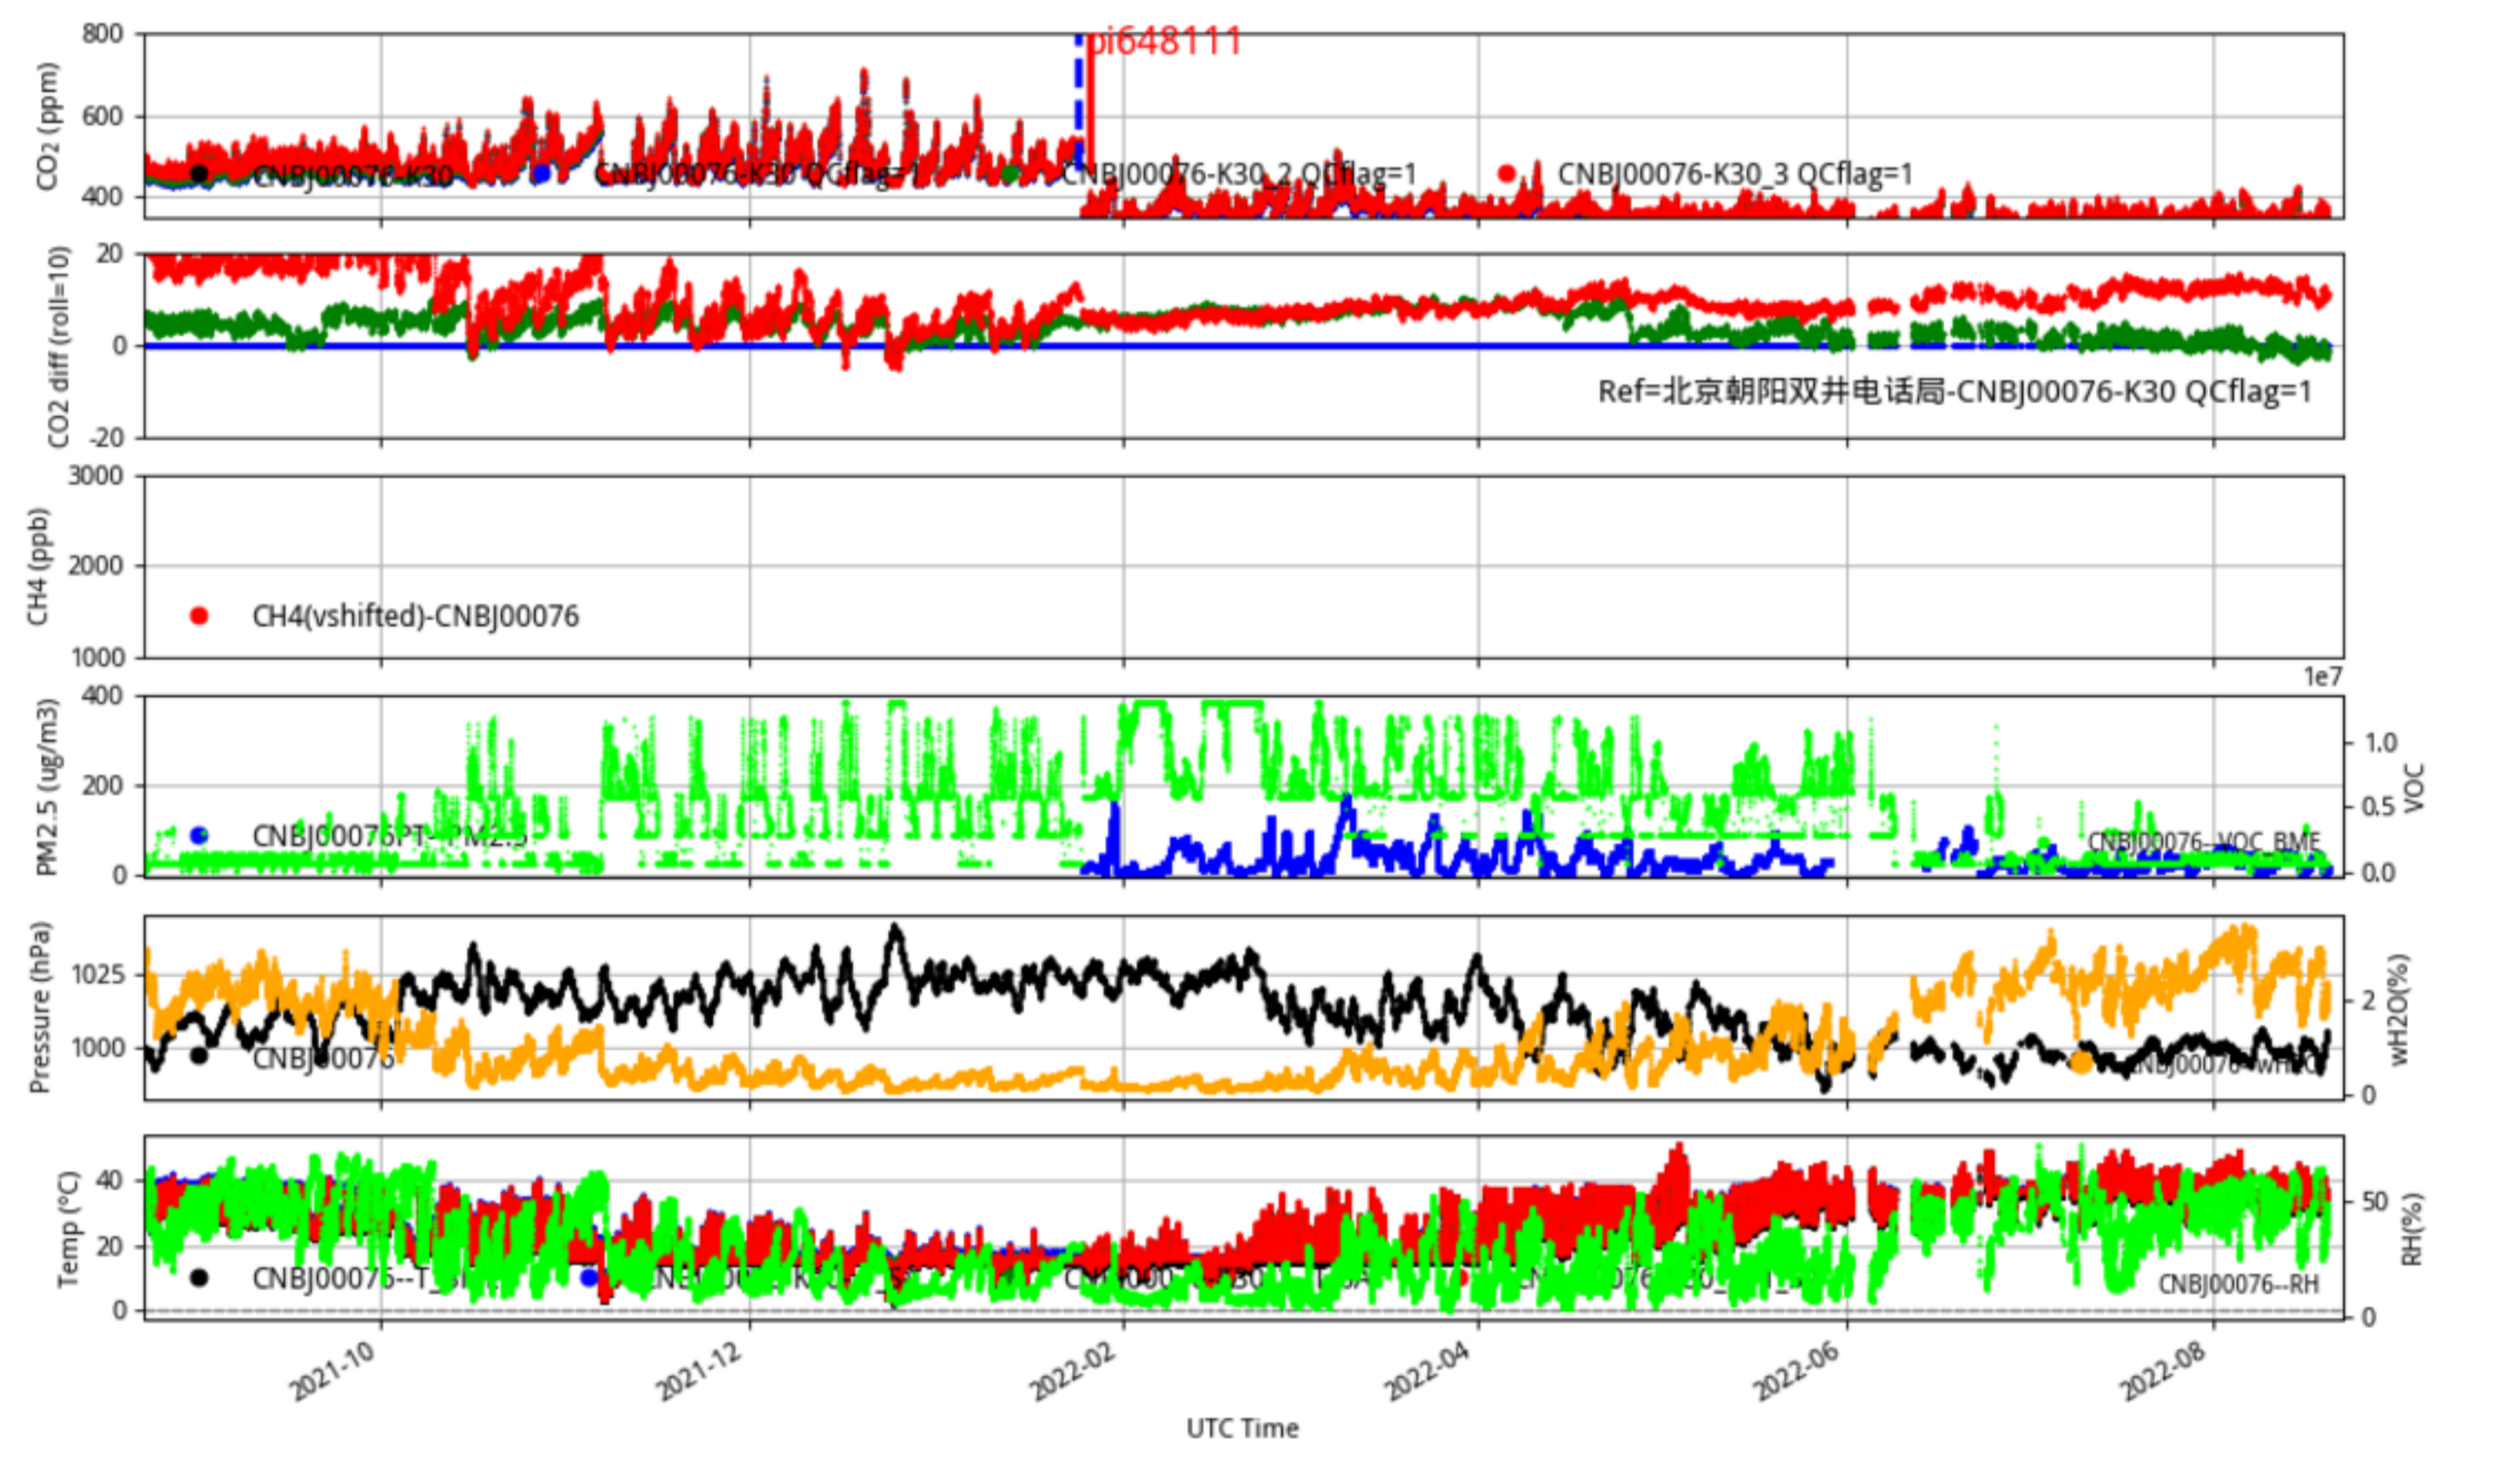

CNBj00076 JJJ_station tenmin/L2.1 CNBj00076--365-days

Plot created: 2022-08-22 15:50 UTC