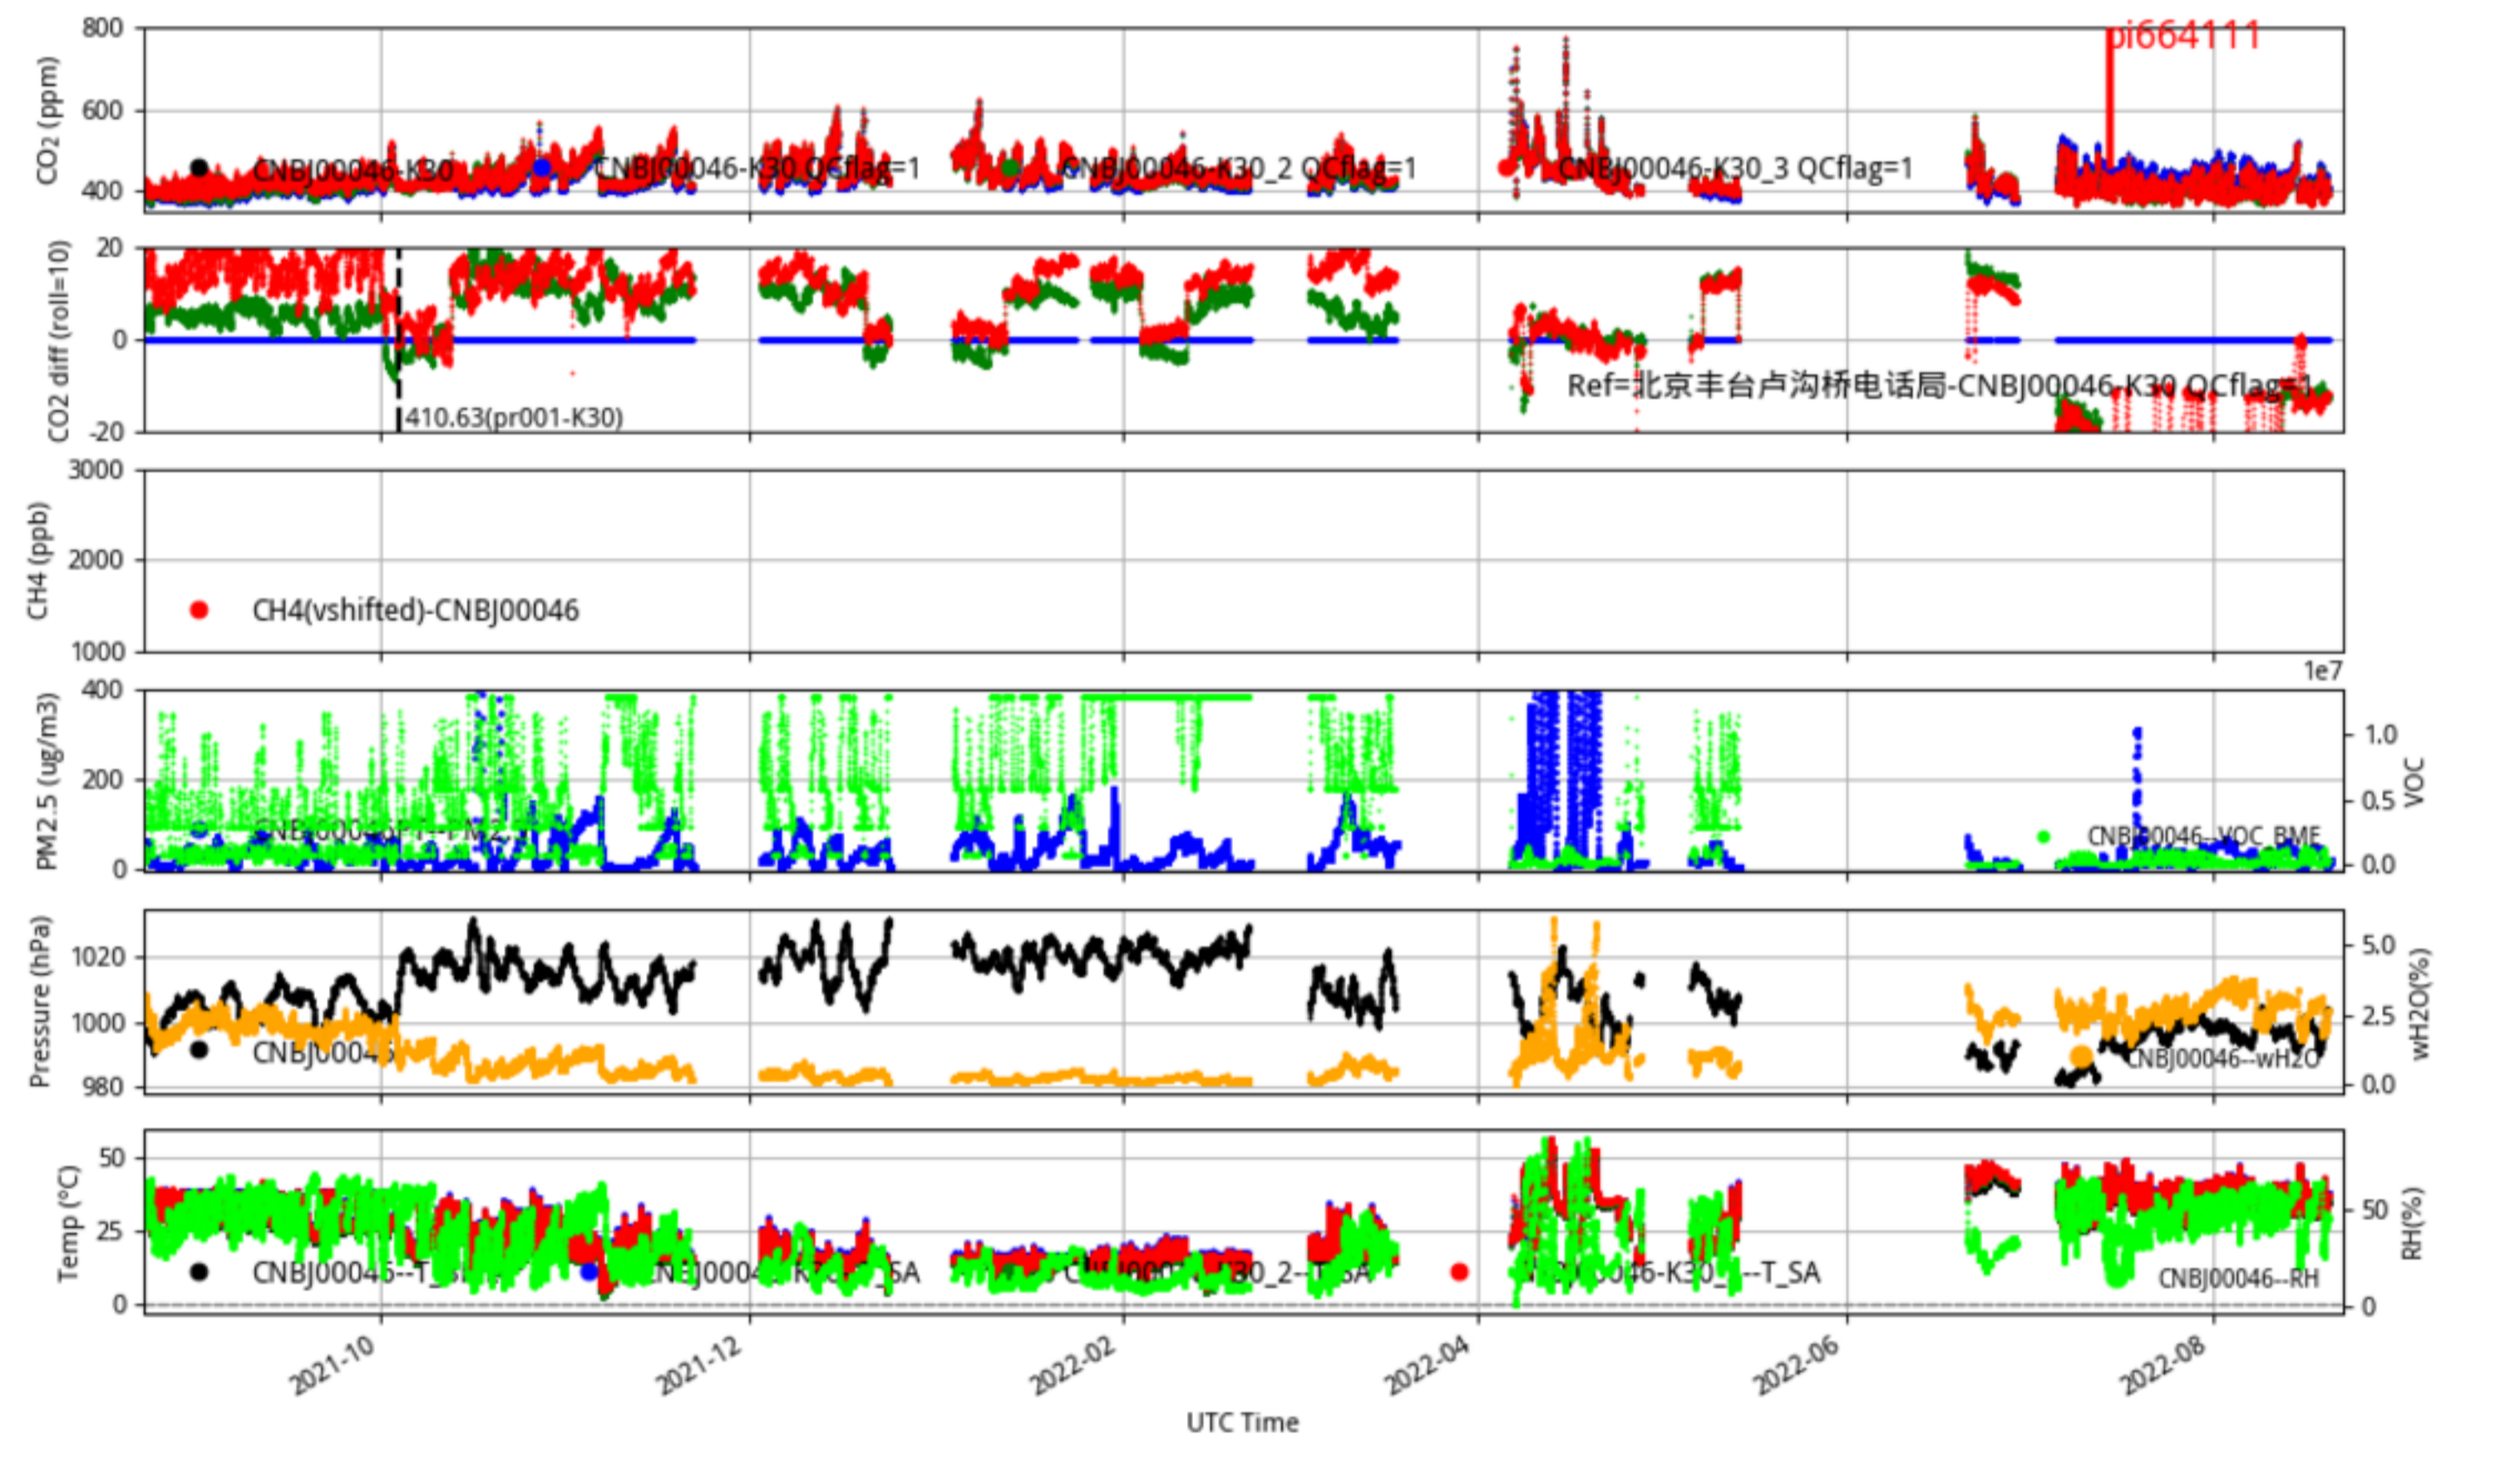

CNBj00046 JJJ_station tenmin/L2.1 CNBj00046--365-days

Plot created: 2022-08-22 15:27 UTC