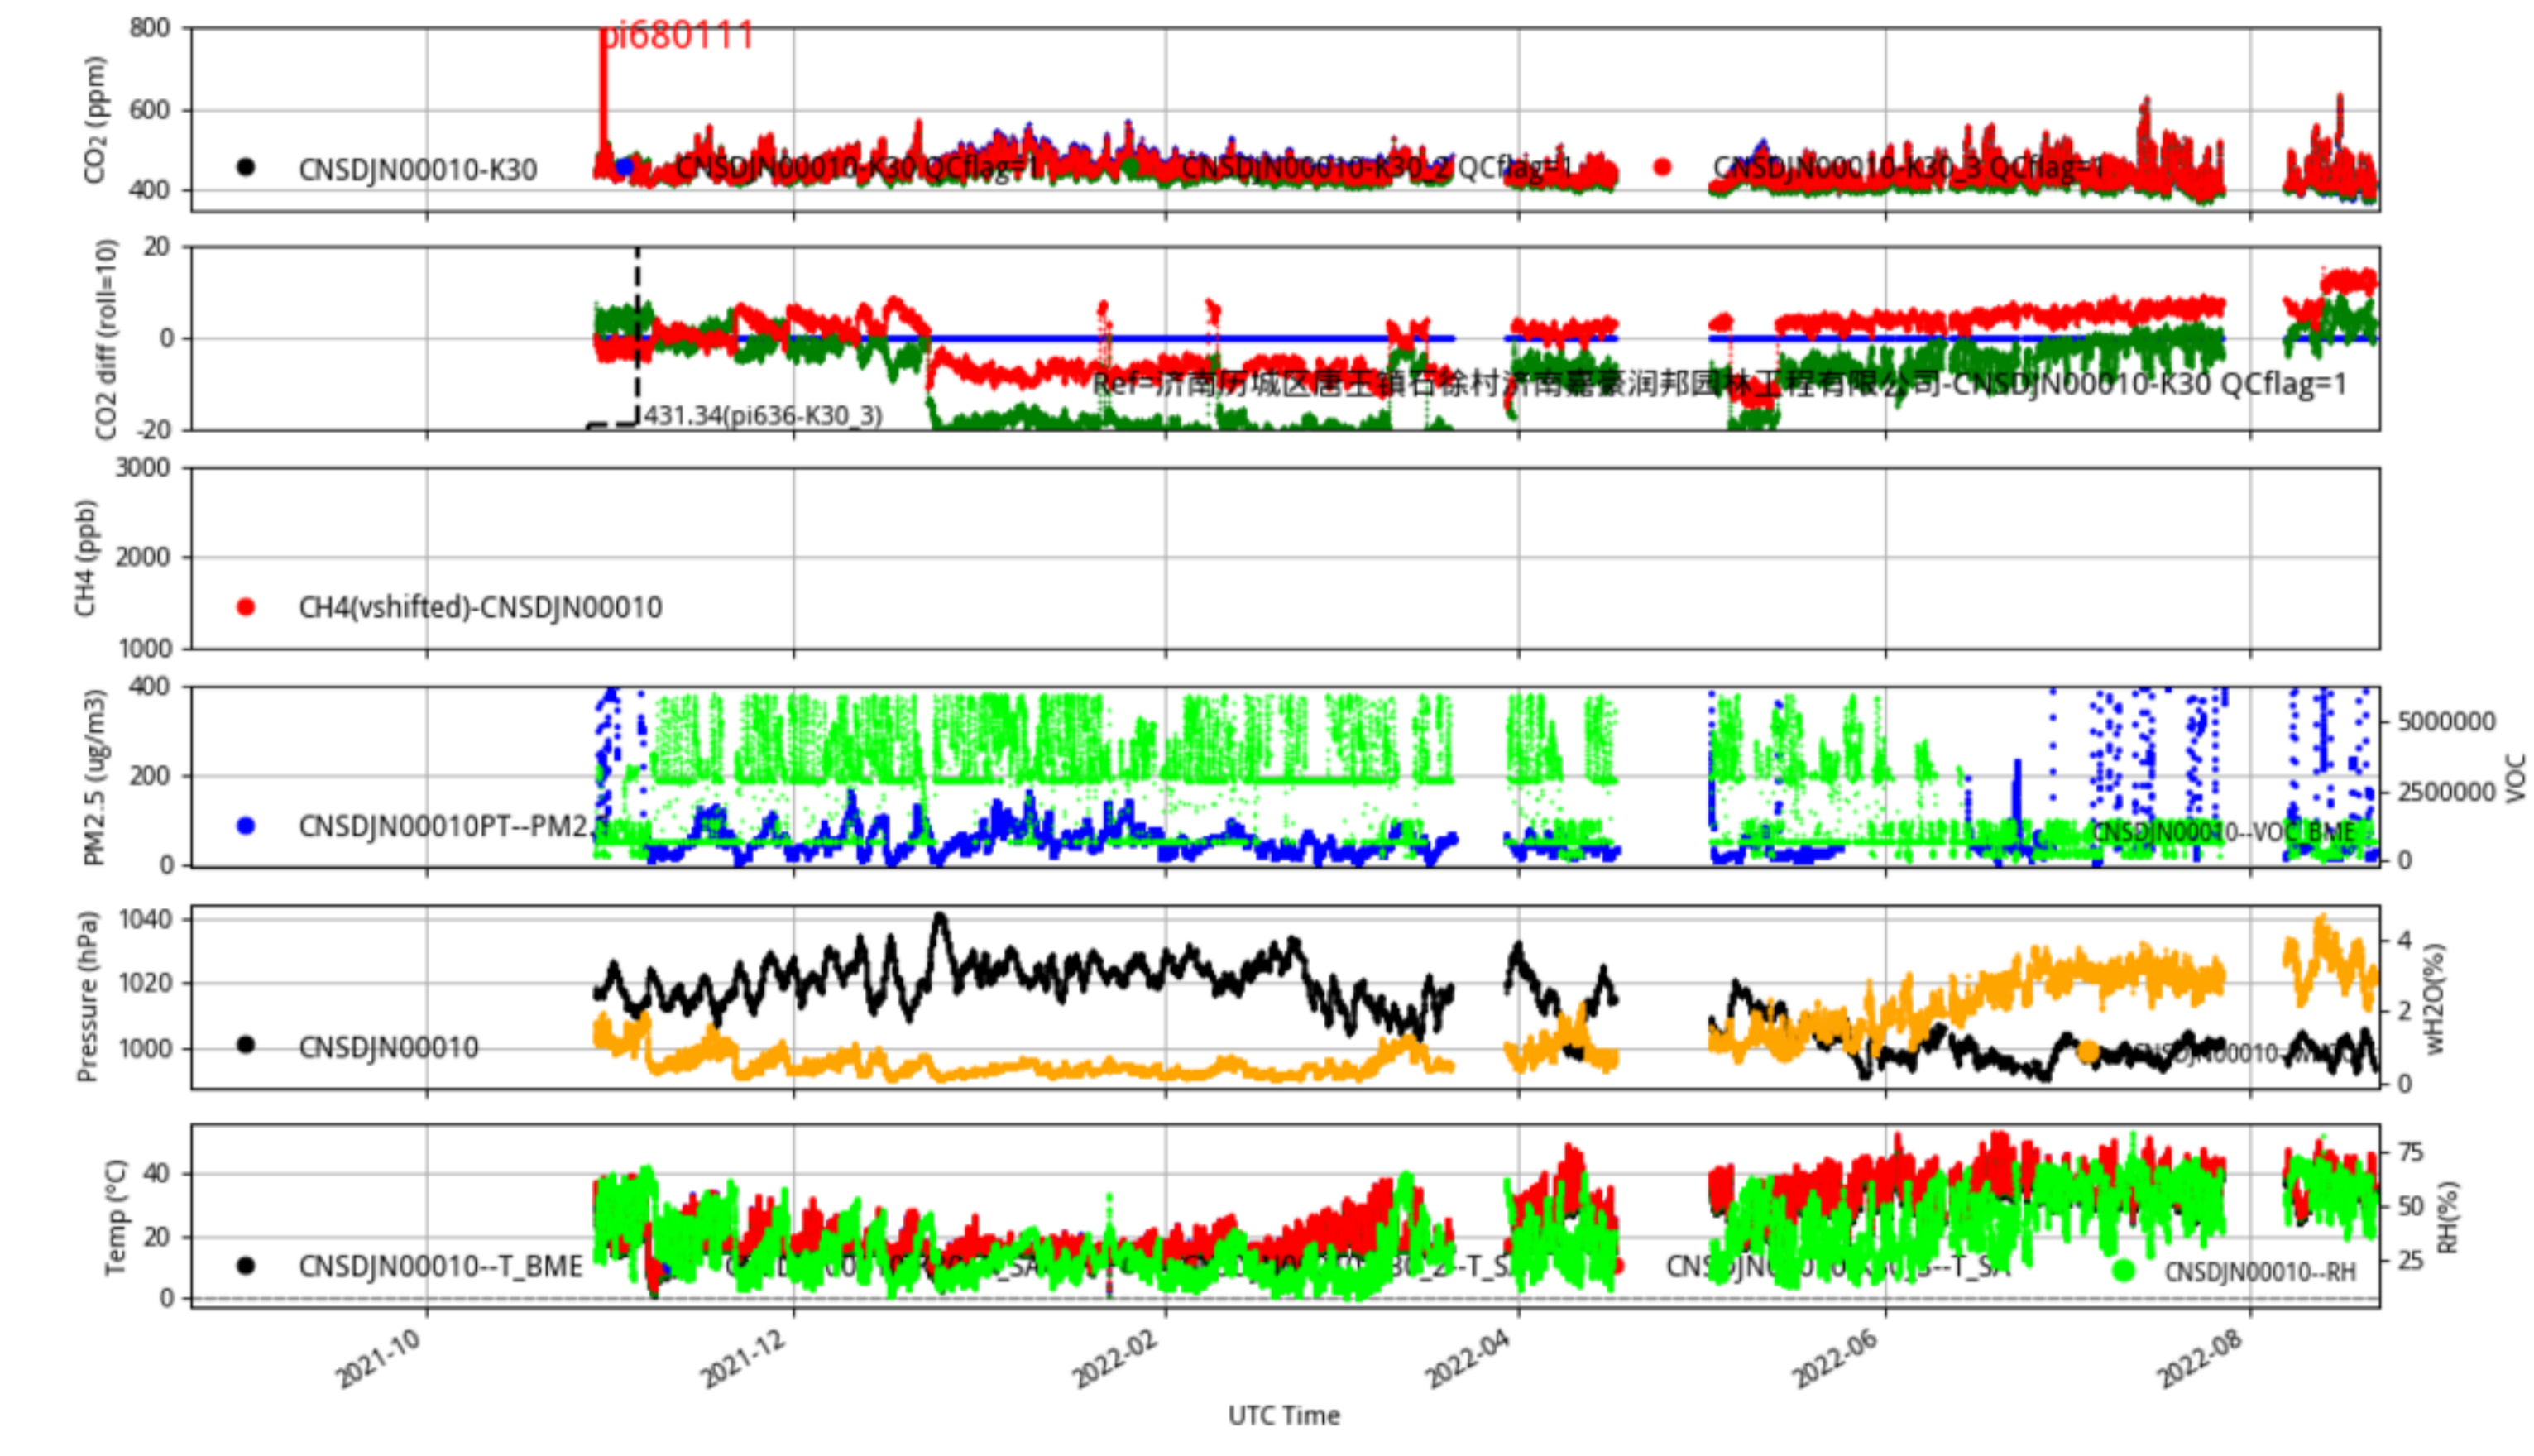

CNSDJN00010 JJJ_station tenmin/L2.1 CNSDJN00010--365-days

Plot created: 2022-08-22 16:49 UTC