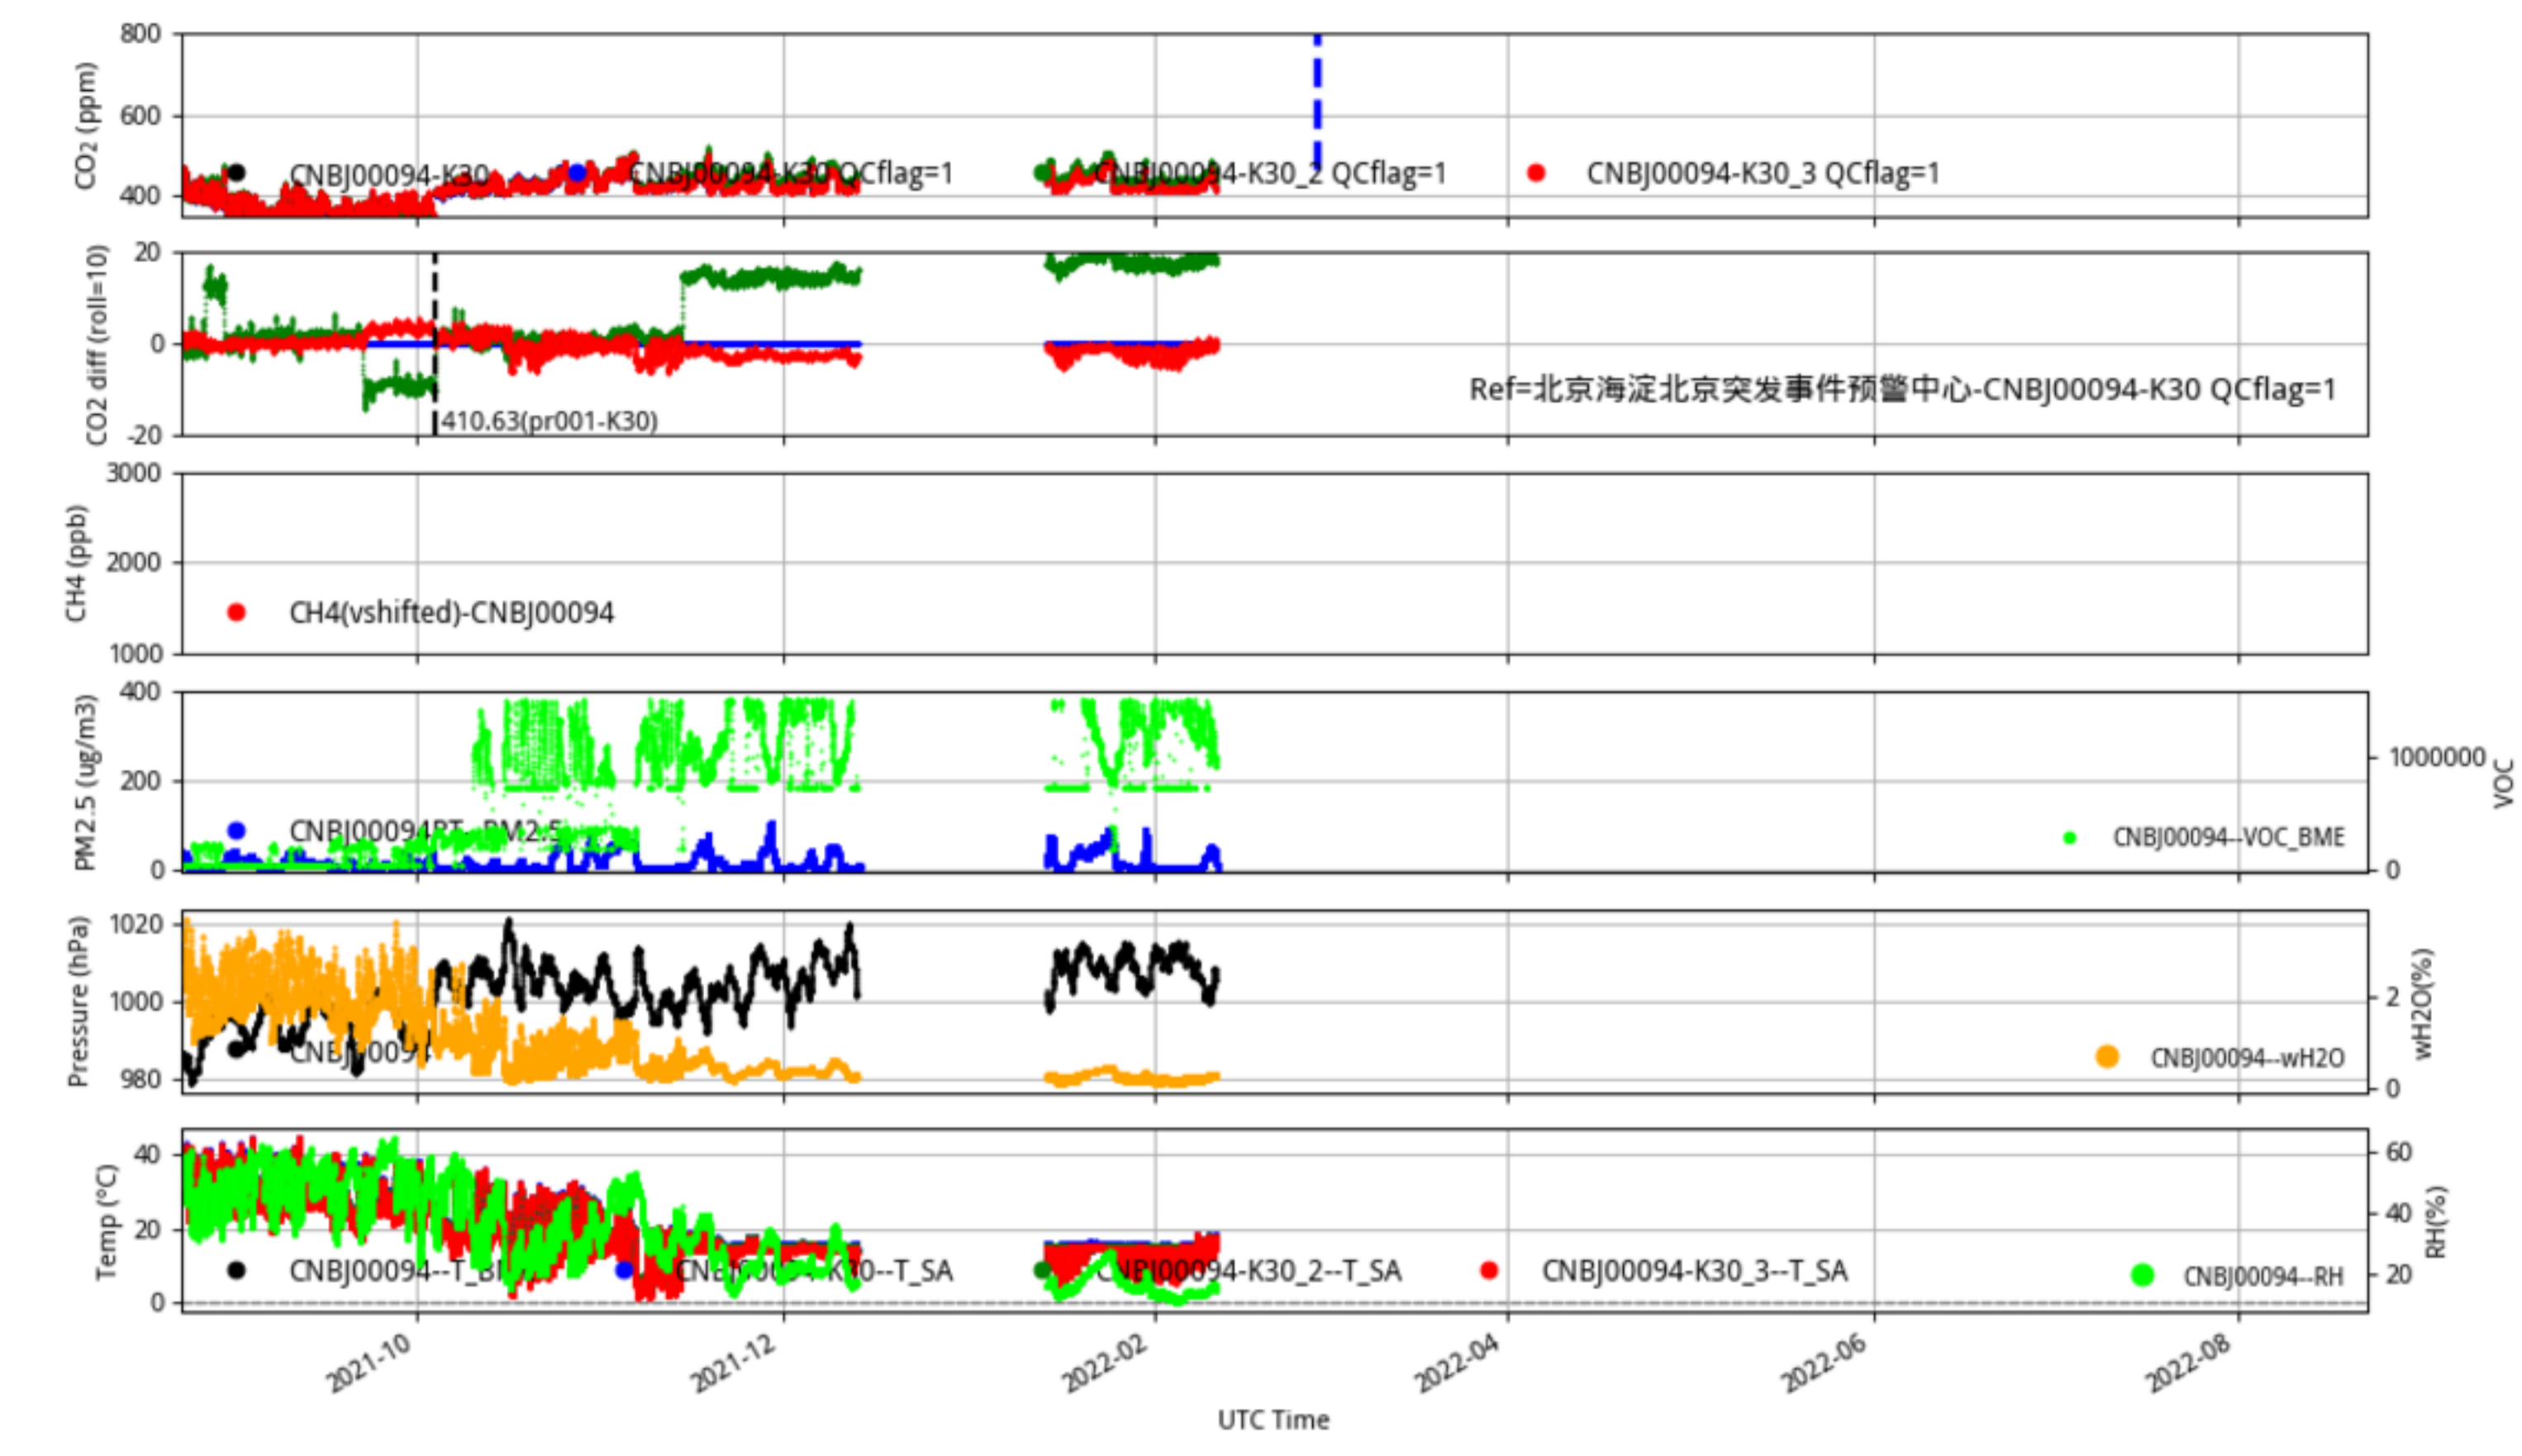

CNBj00094 JJJ_station tenmin/L2.1 CNBj00094--365-days

Plot created: 2022-08-22 16:07 UTC