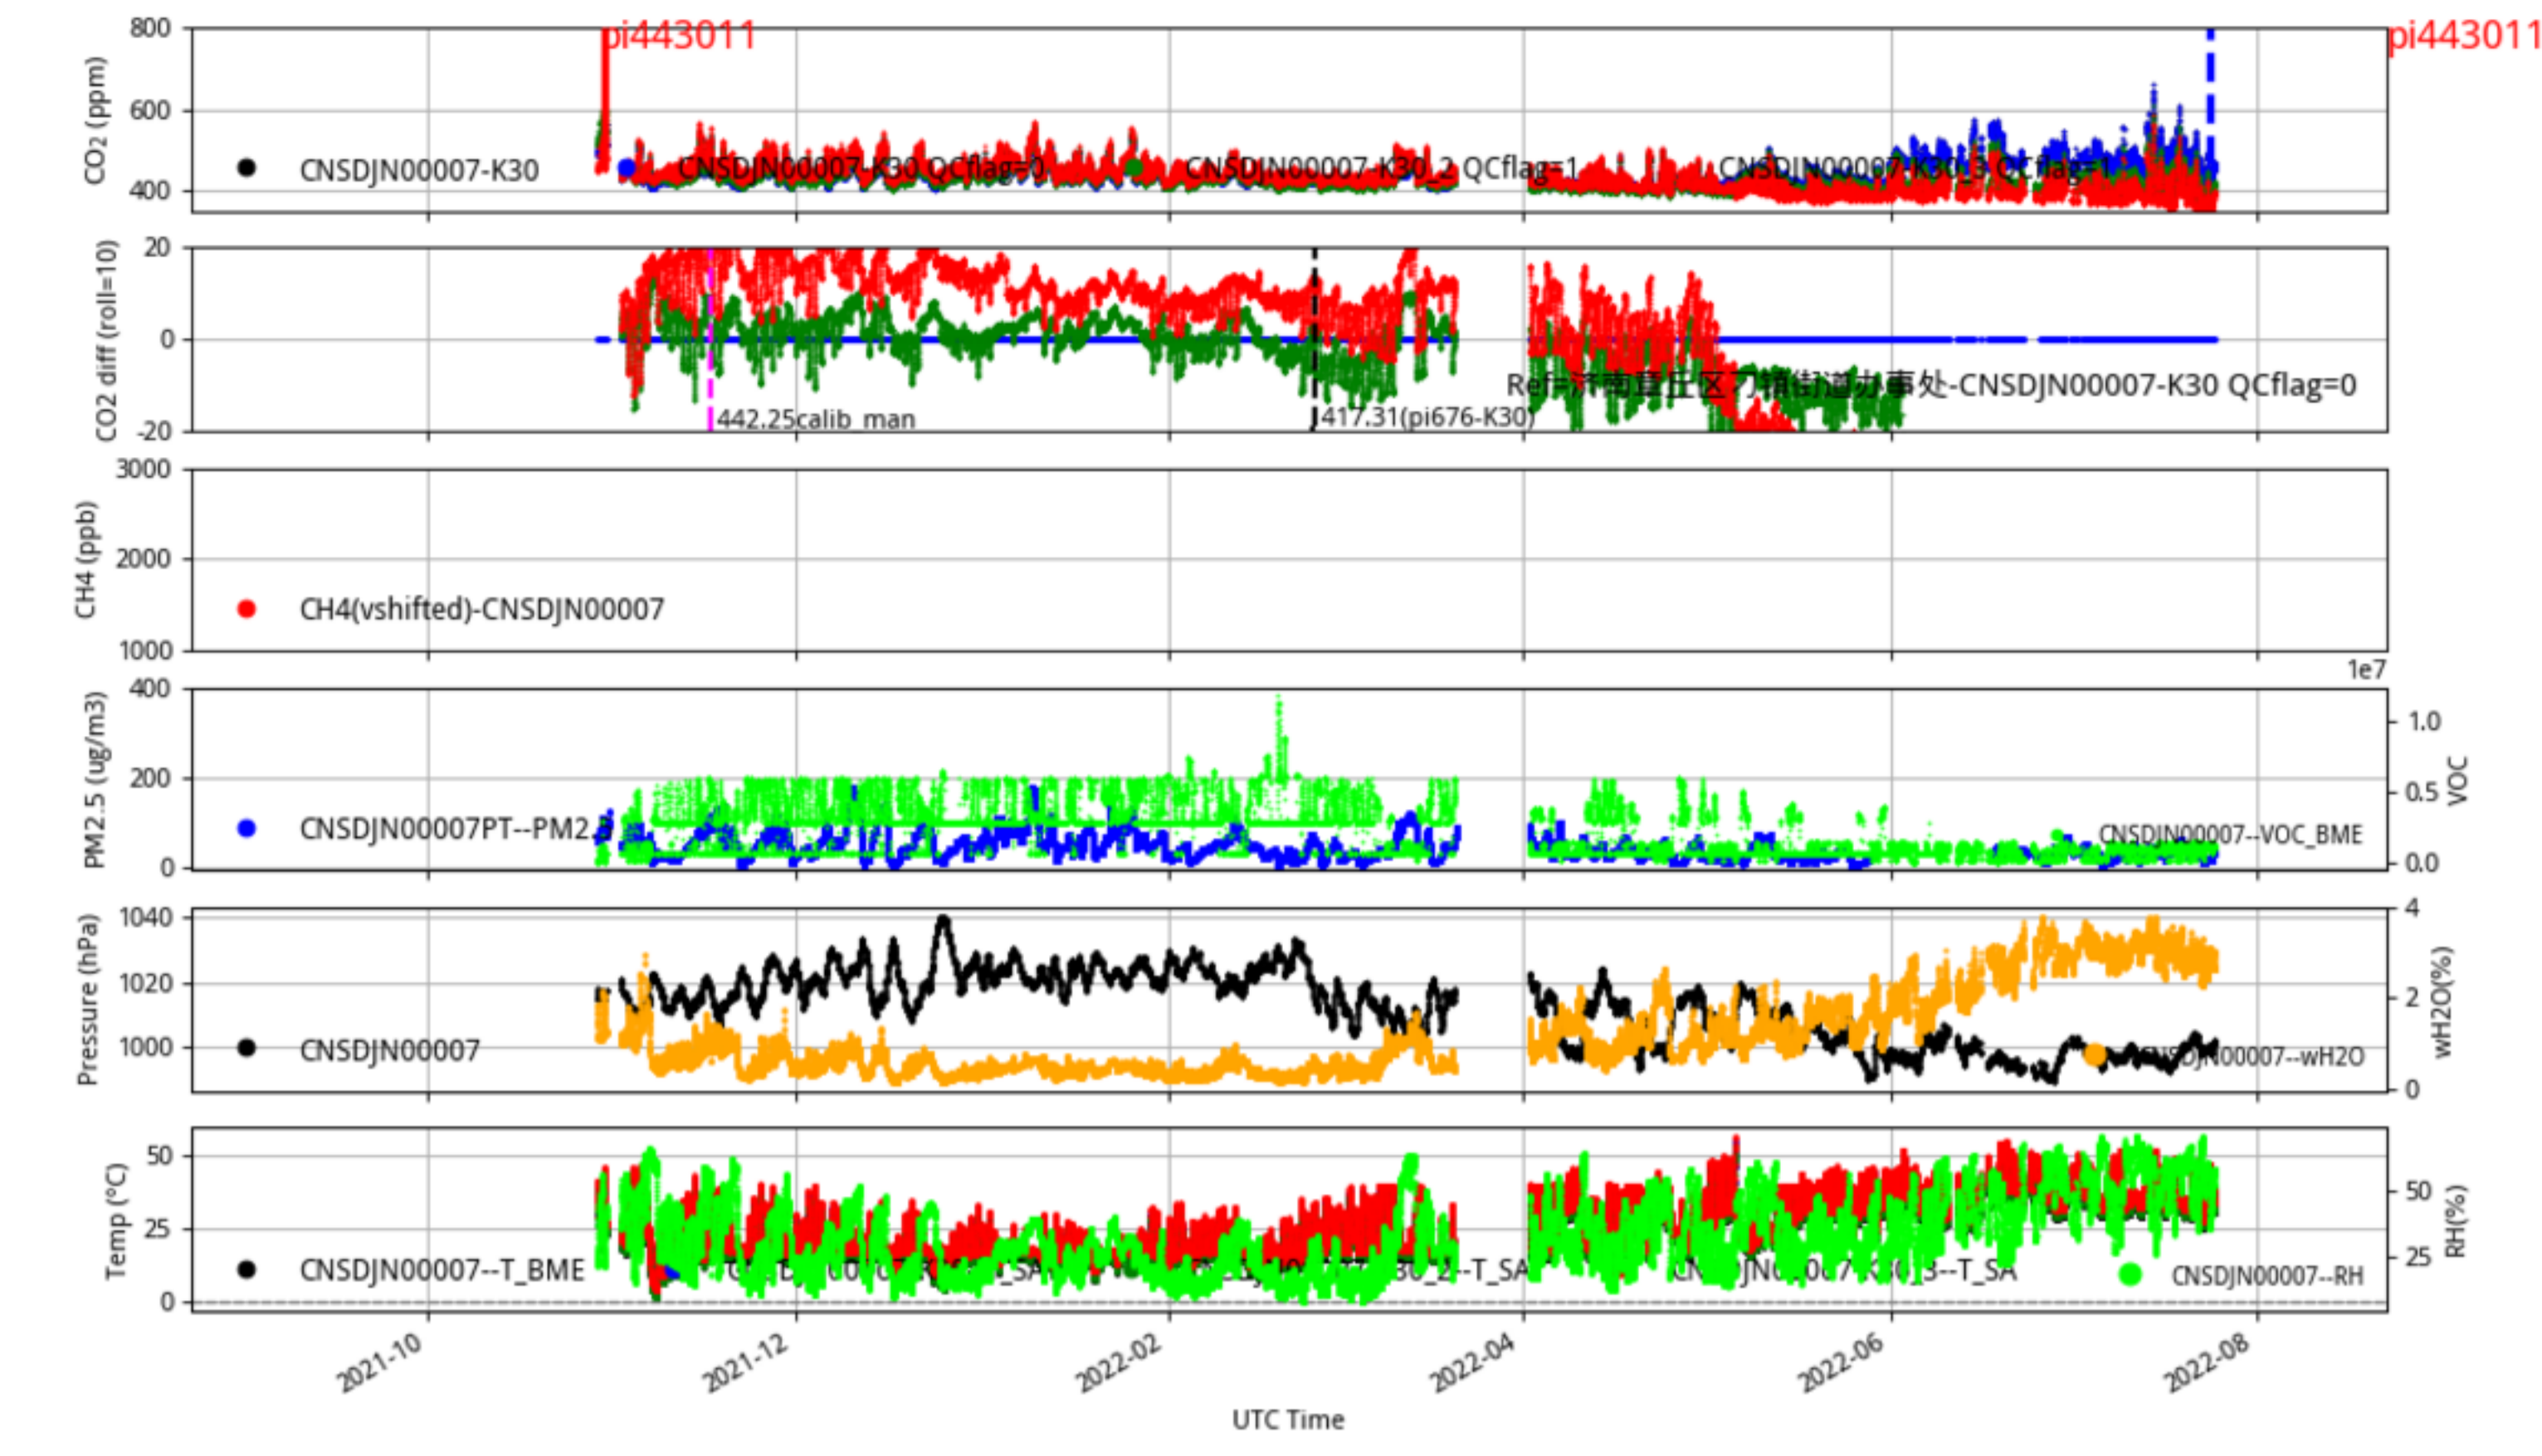

CNSDJN00007 JJJ_station tenmin/L2.1 CNSDJN00007--365-days

Plot created: 2022-08-22 16:47 UTC