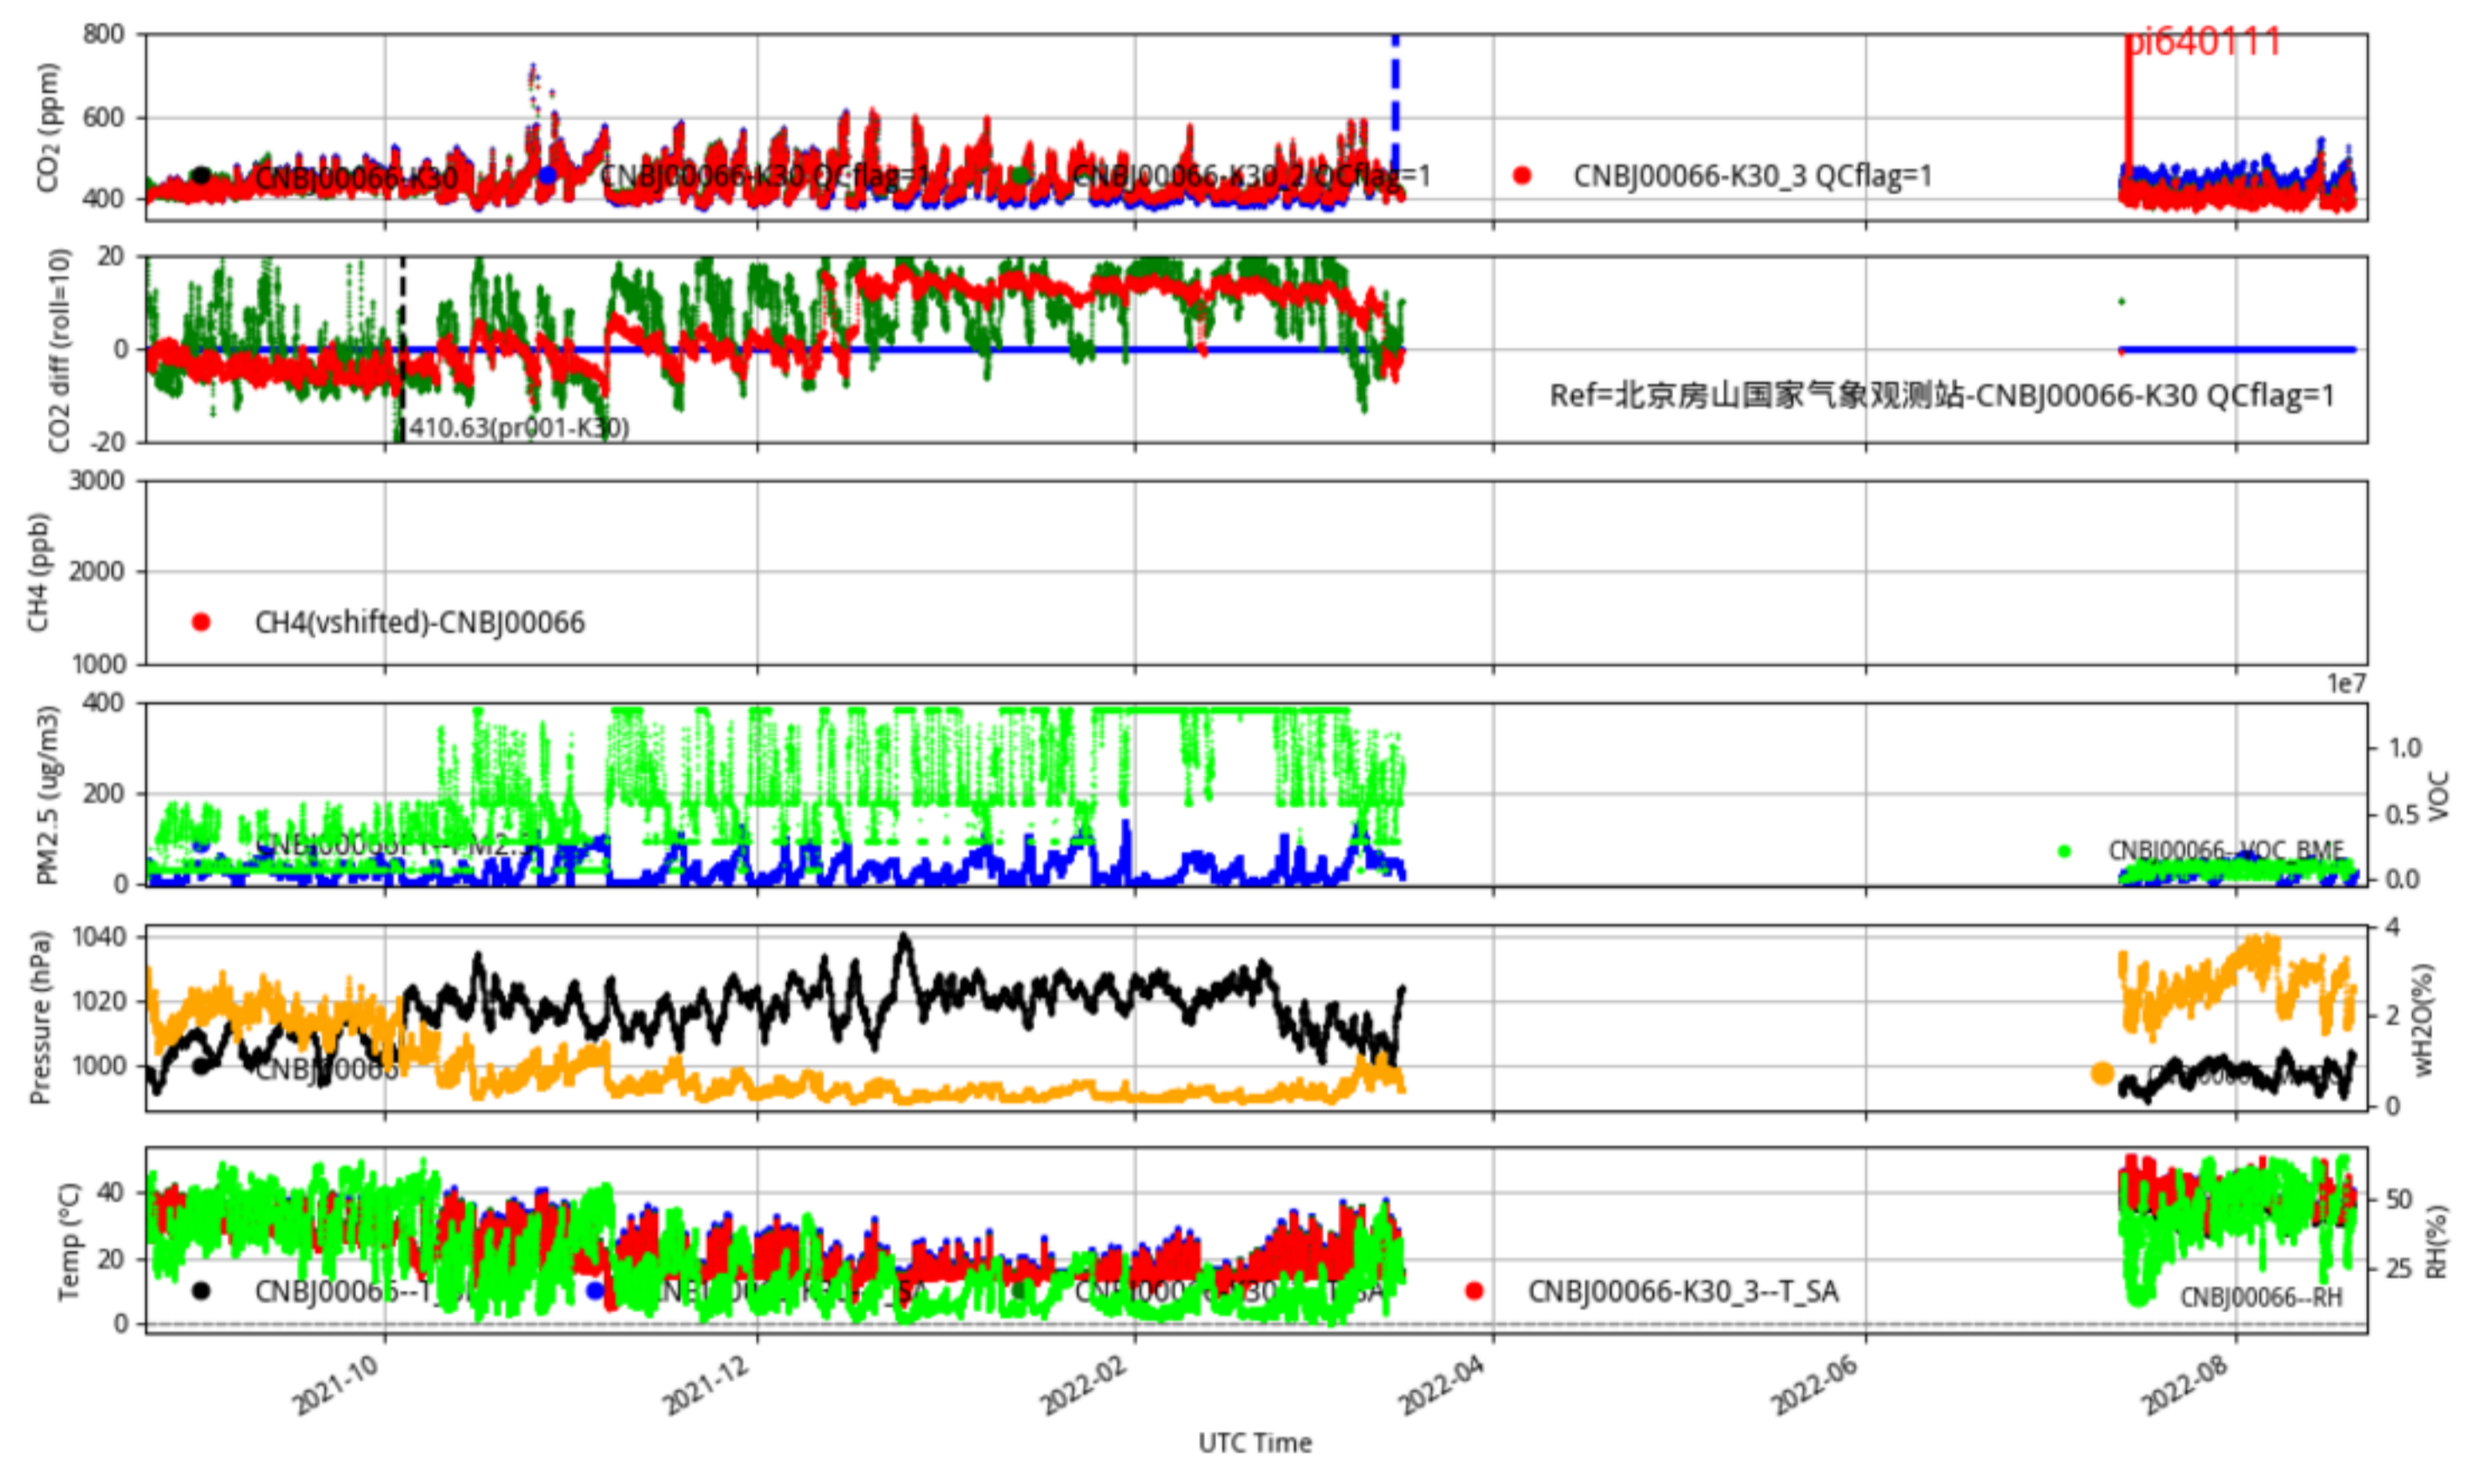

CNBj00066 JJJ_station tenmin/L2.1 CNBJ00066--365-days

Plot created: 2022-08-22 15:42 UTC