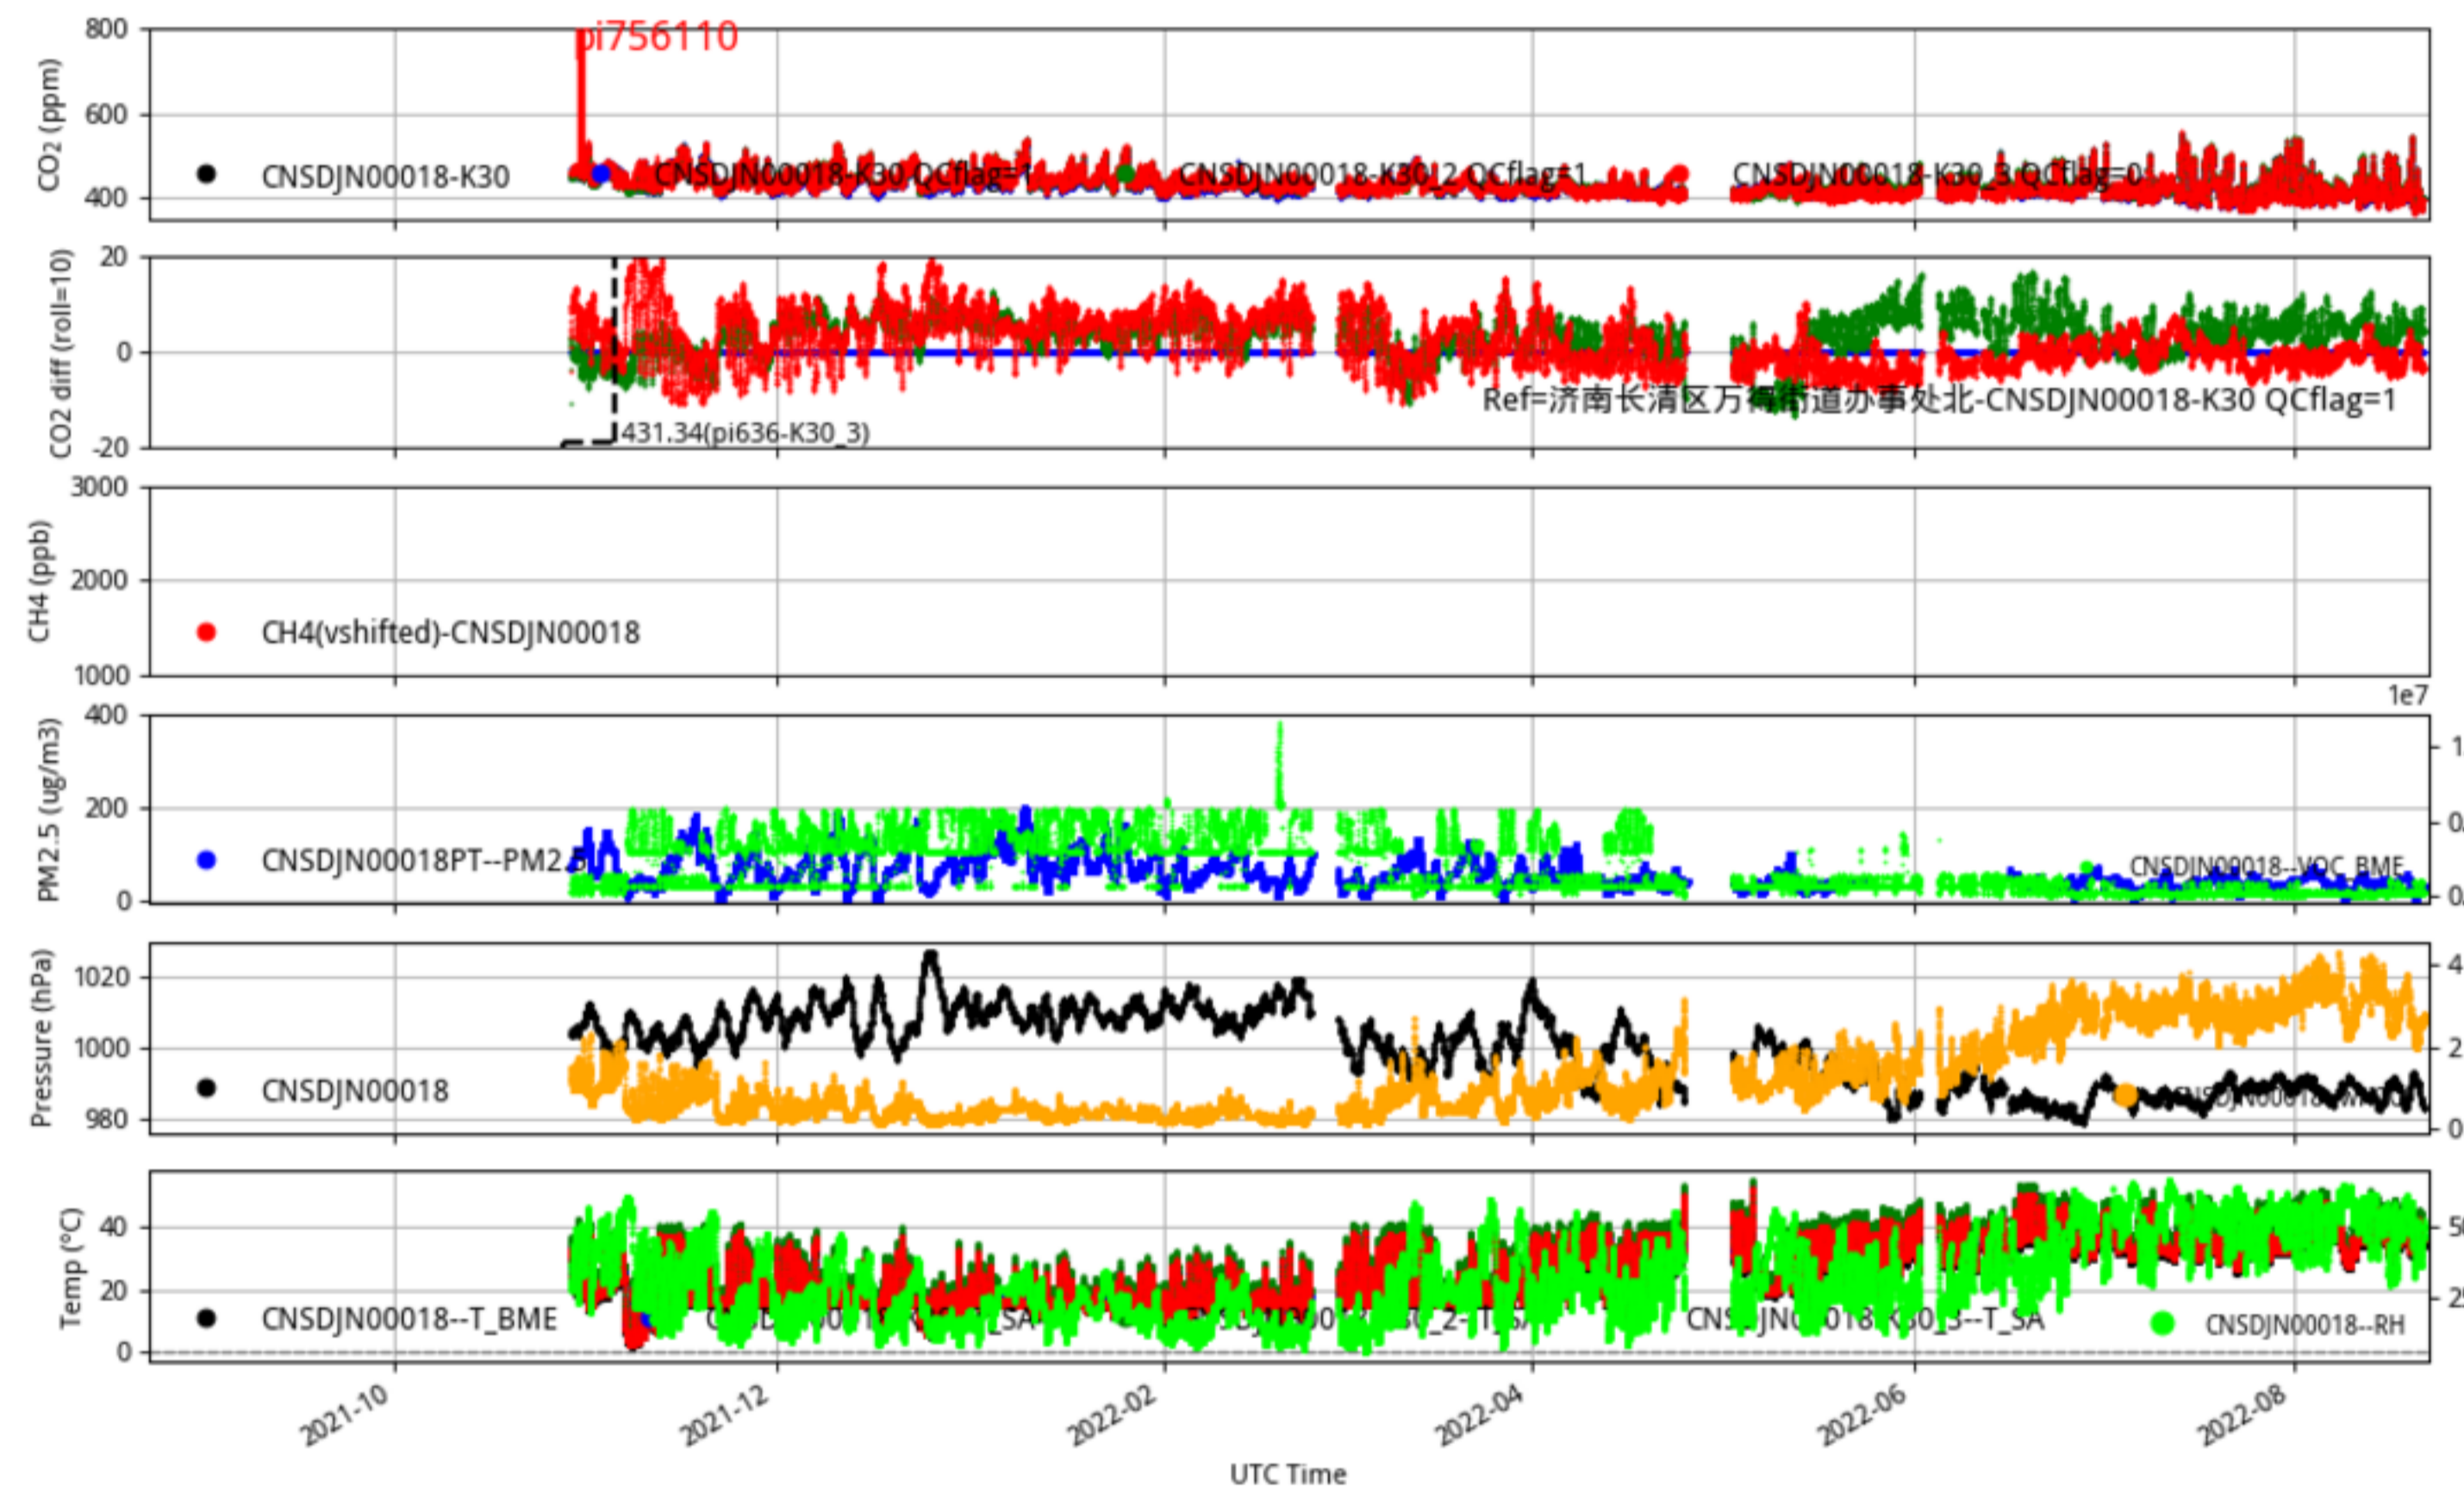

CNSDJN00018 JJJ_station tenmin/L2.1 CNSDJN00018--365-days

Plot created: 2022-08-22 16:54 UTC