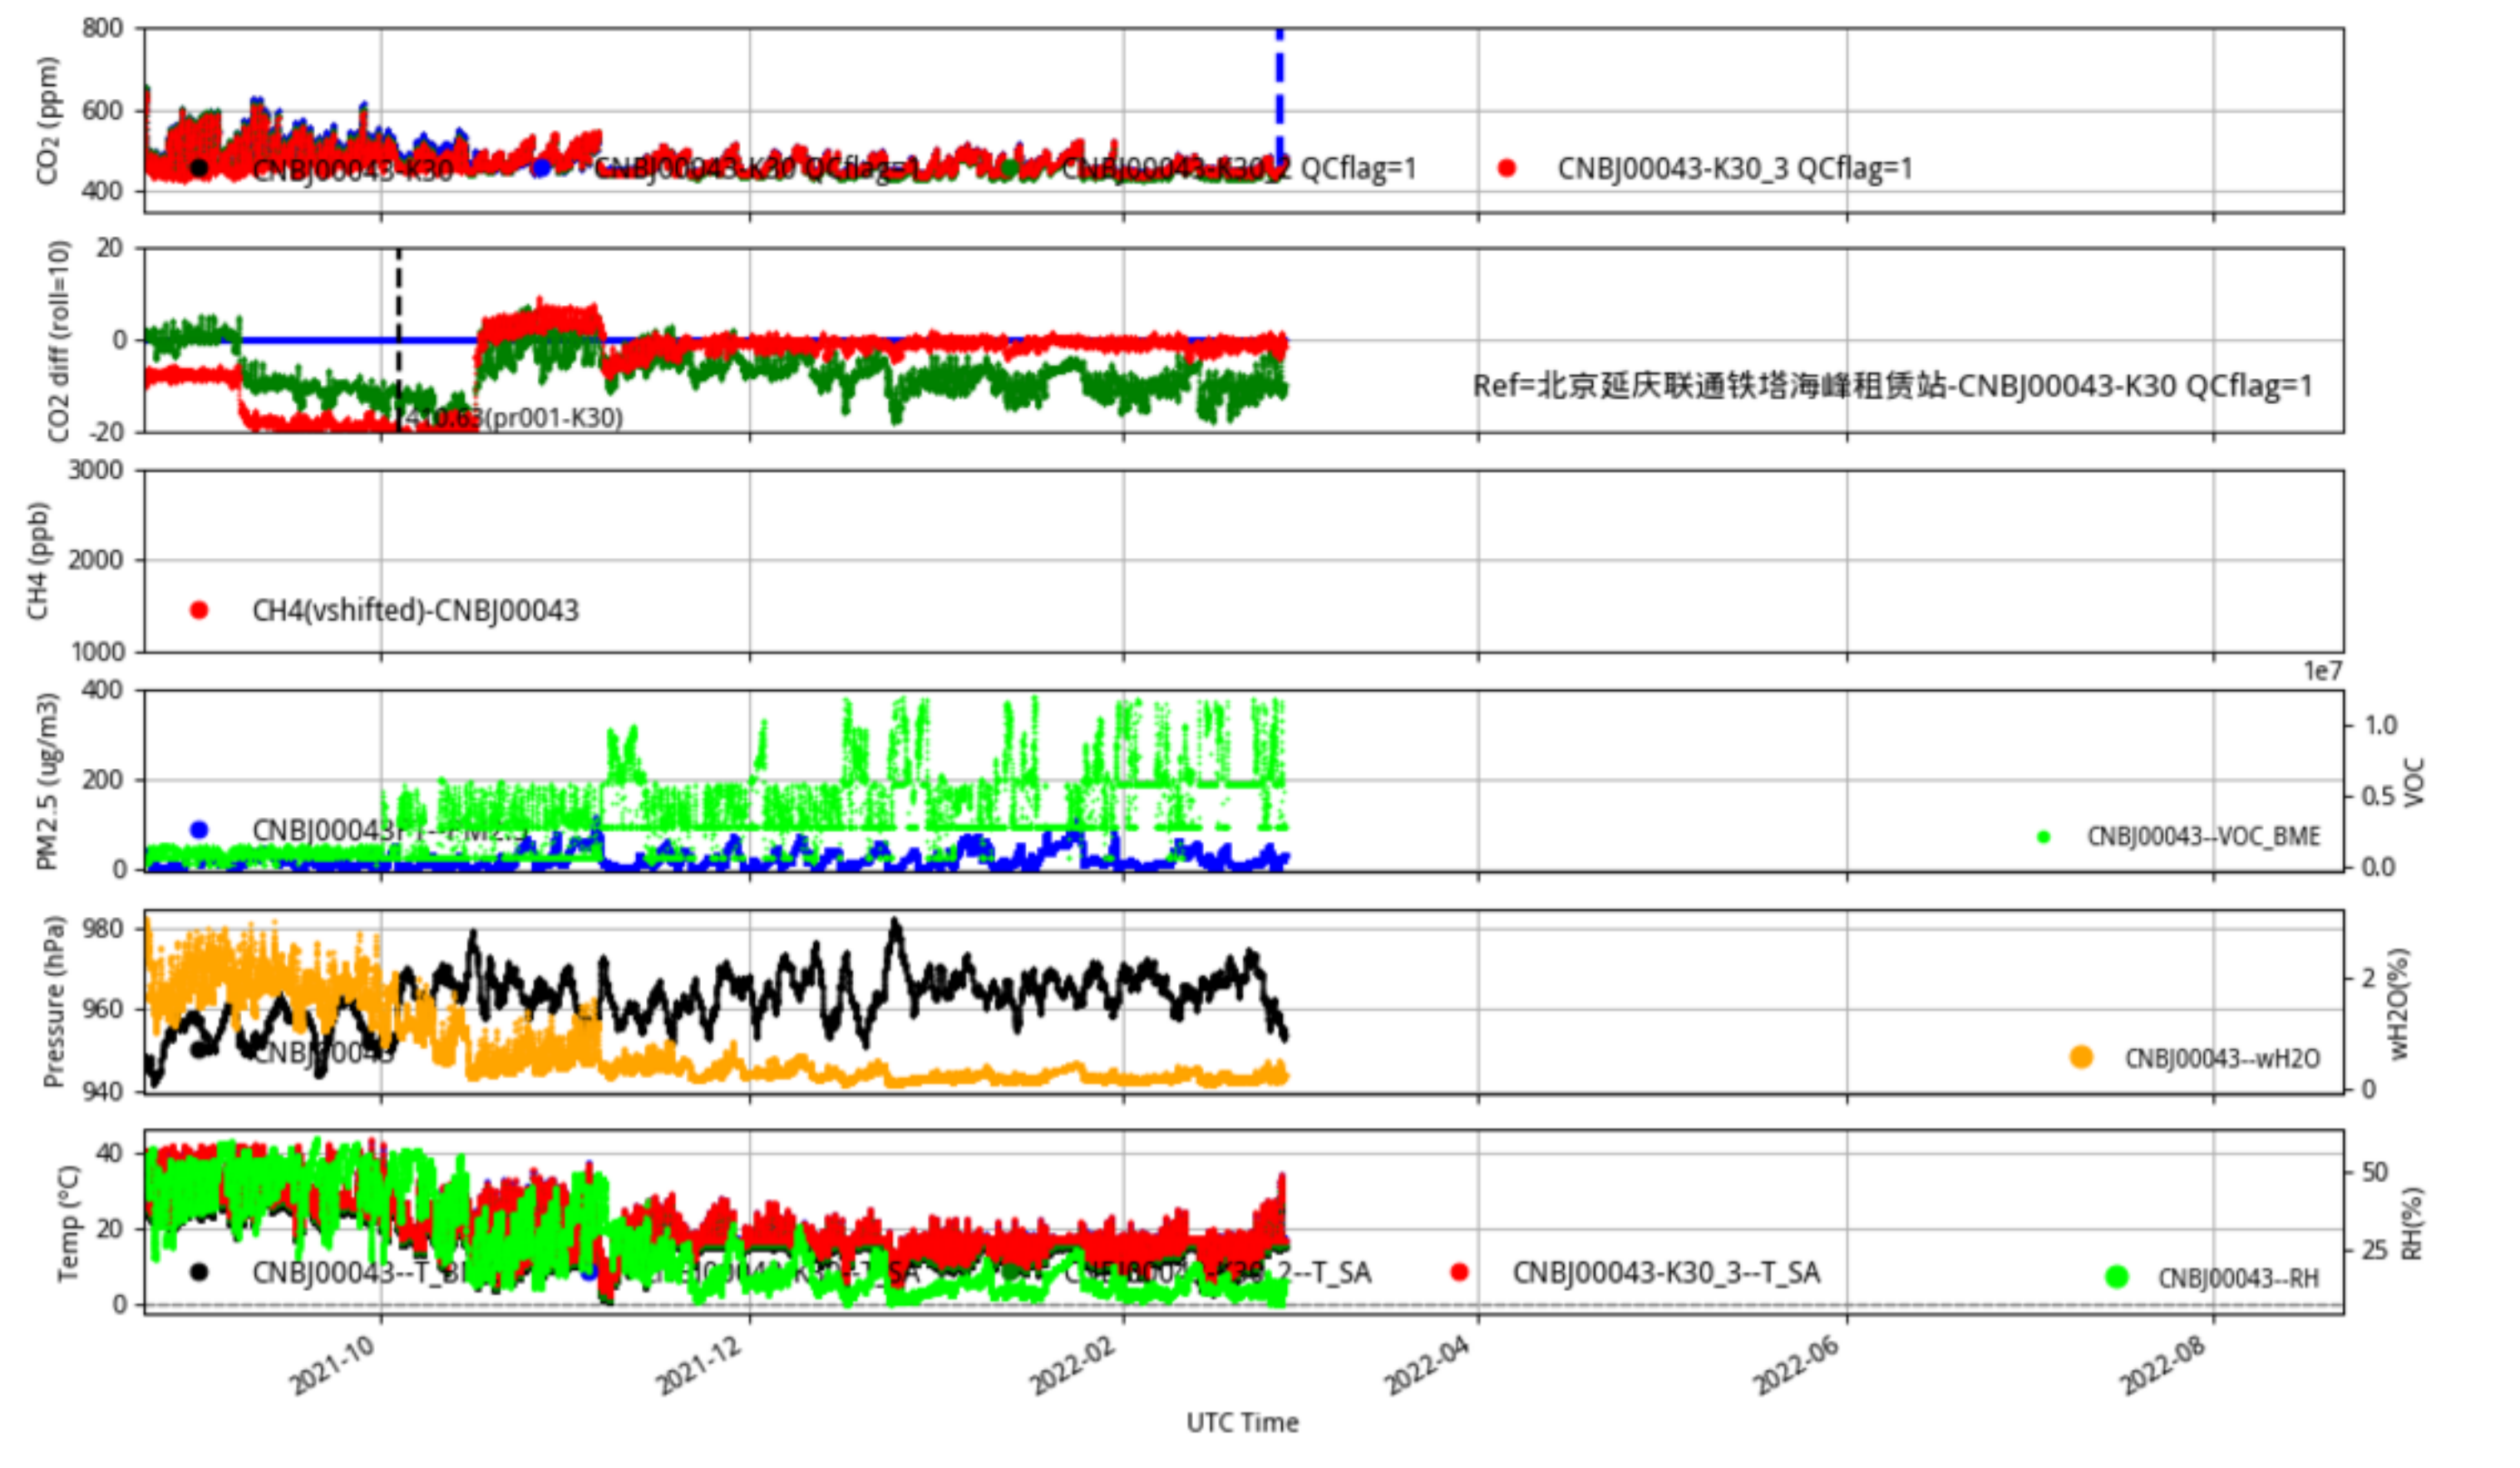

CNBj00043 JJJ_station tenmin/L2.1 CNBj00043--365-days

Plot created: 2022-08-22 15:24 UTC