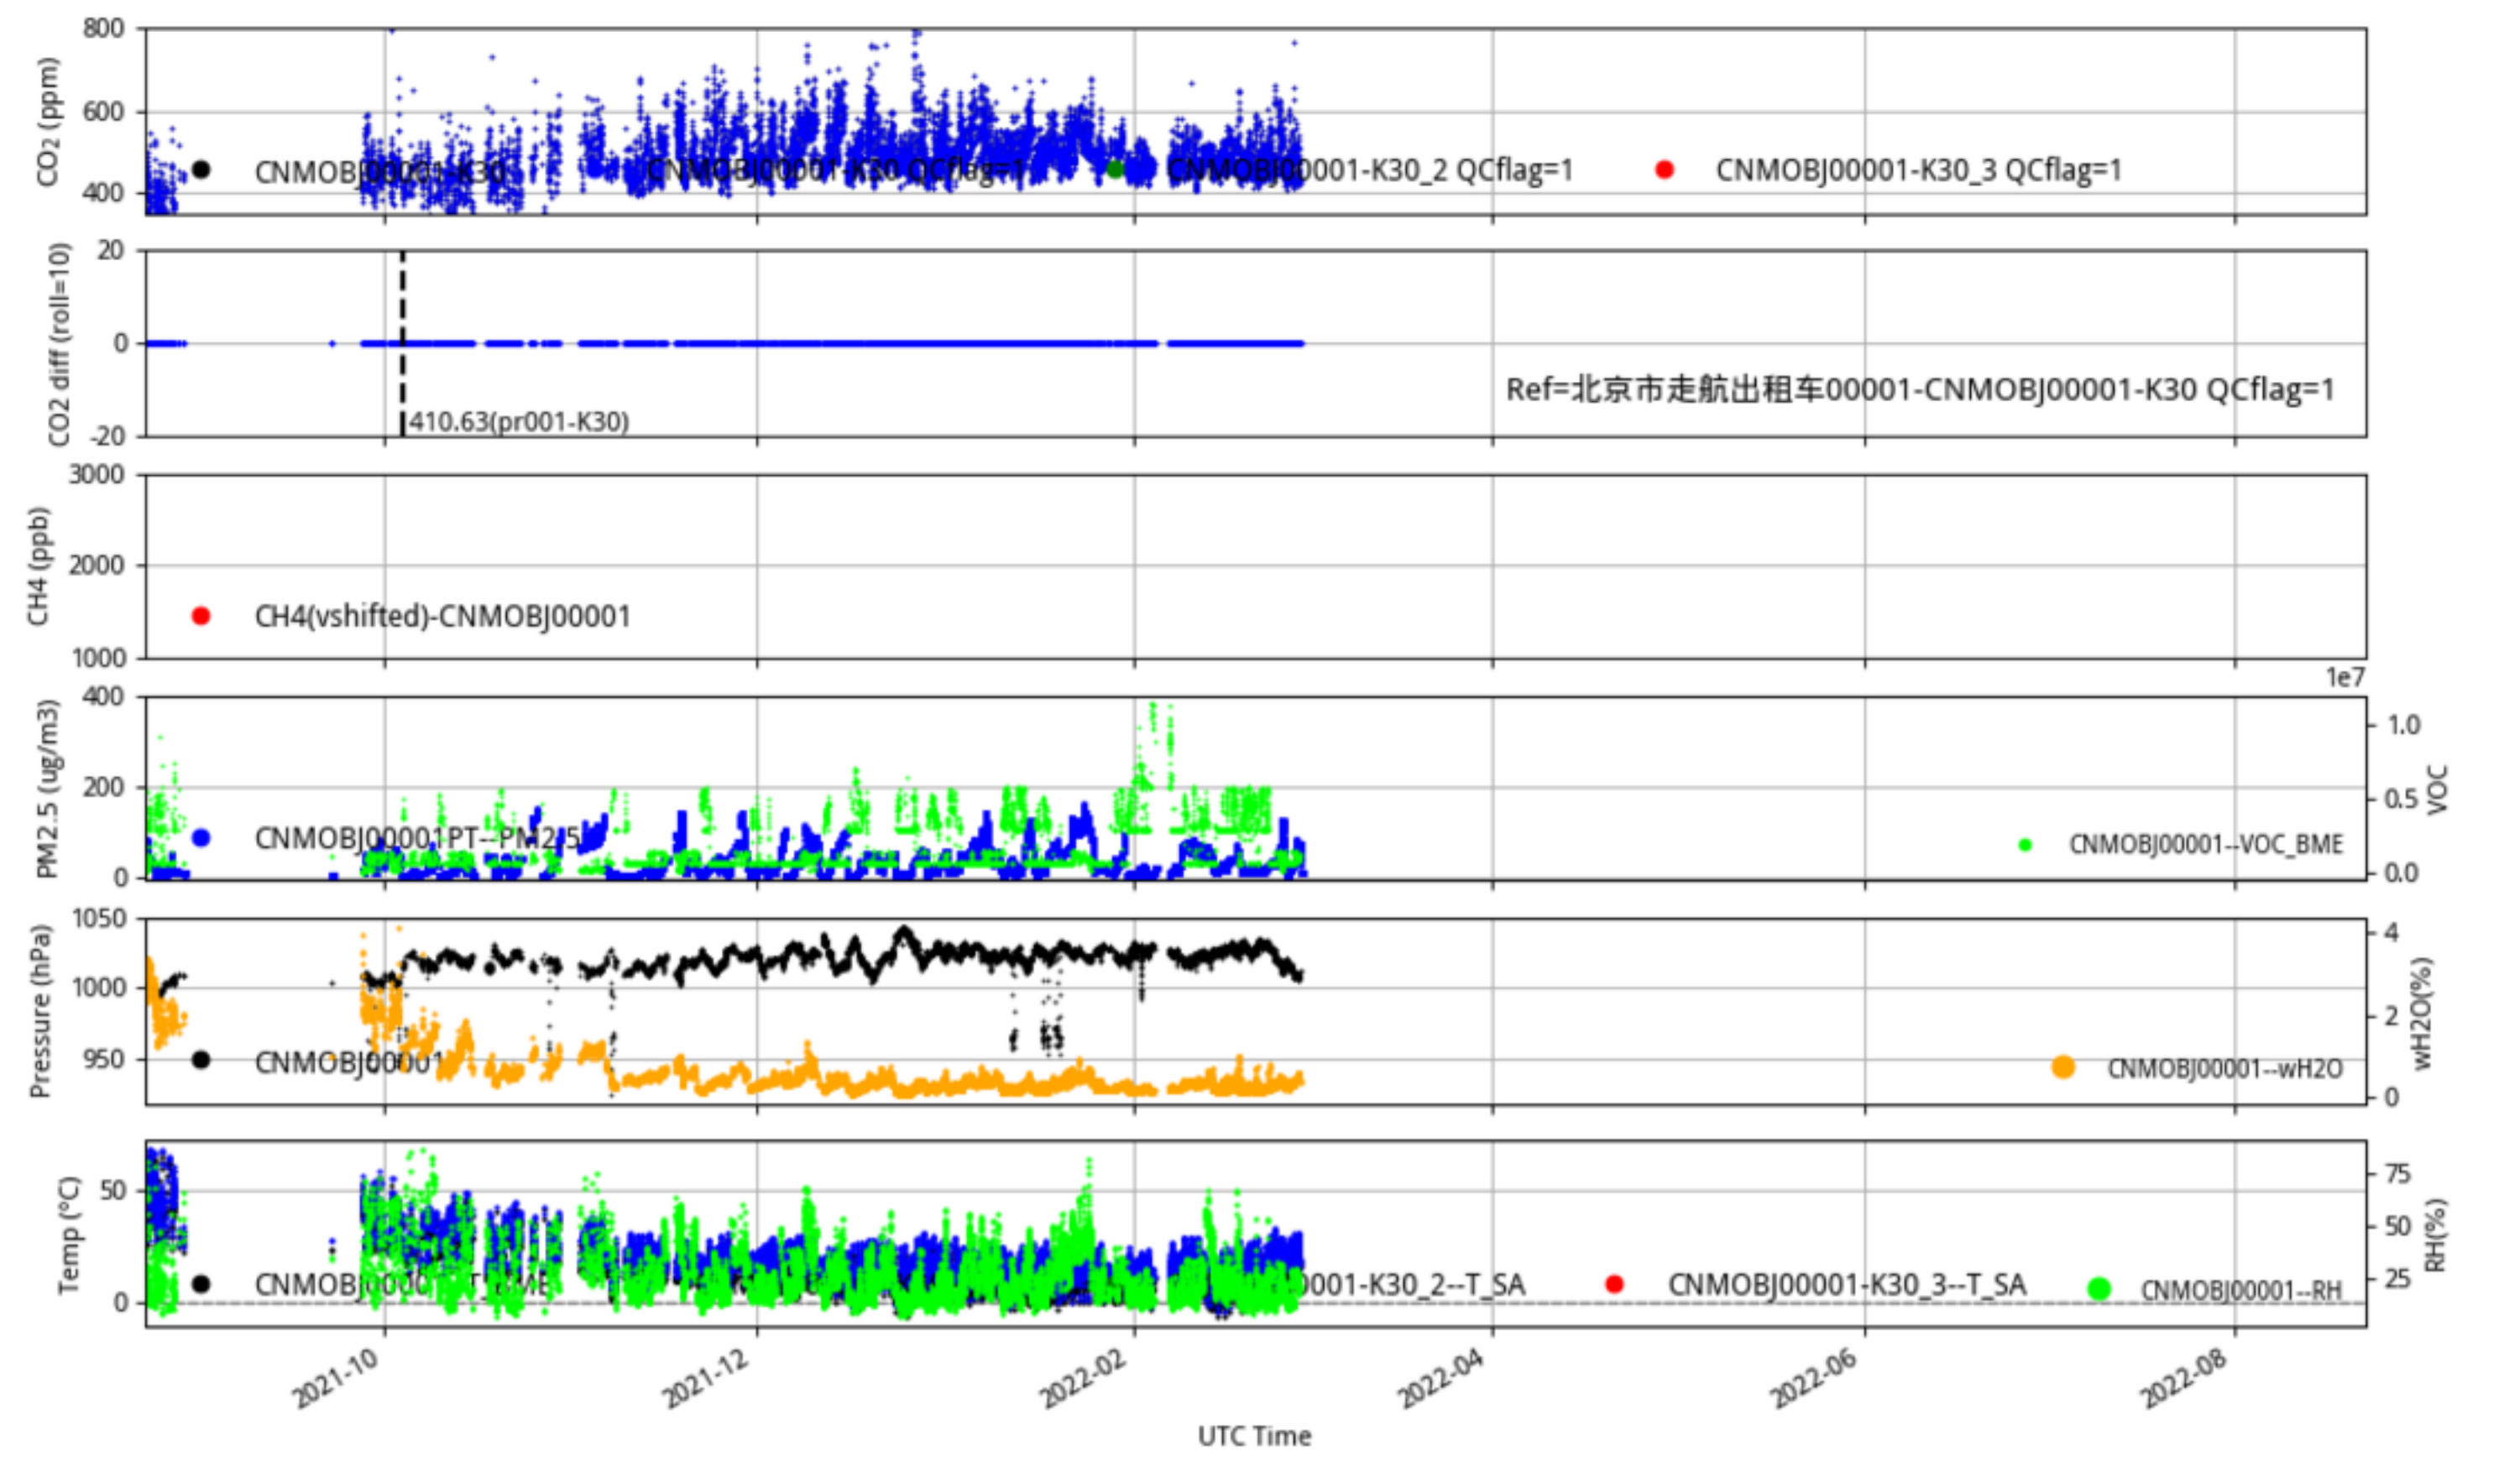

all_site_plot3_longtime.pdf

CNMOBJ00001 JJJ_station tenmin/L2.1 CNMOBJ00001--365-days

Plot created: 2022-08-22 16:40 UTC