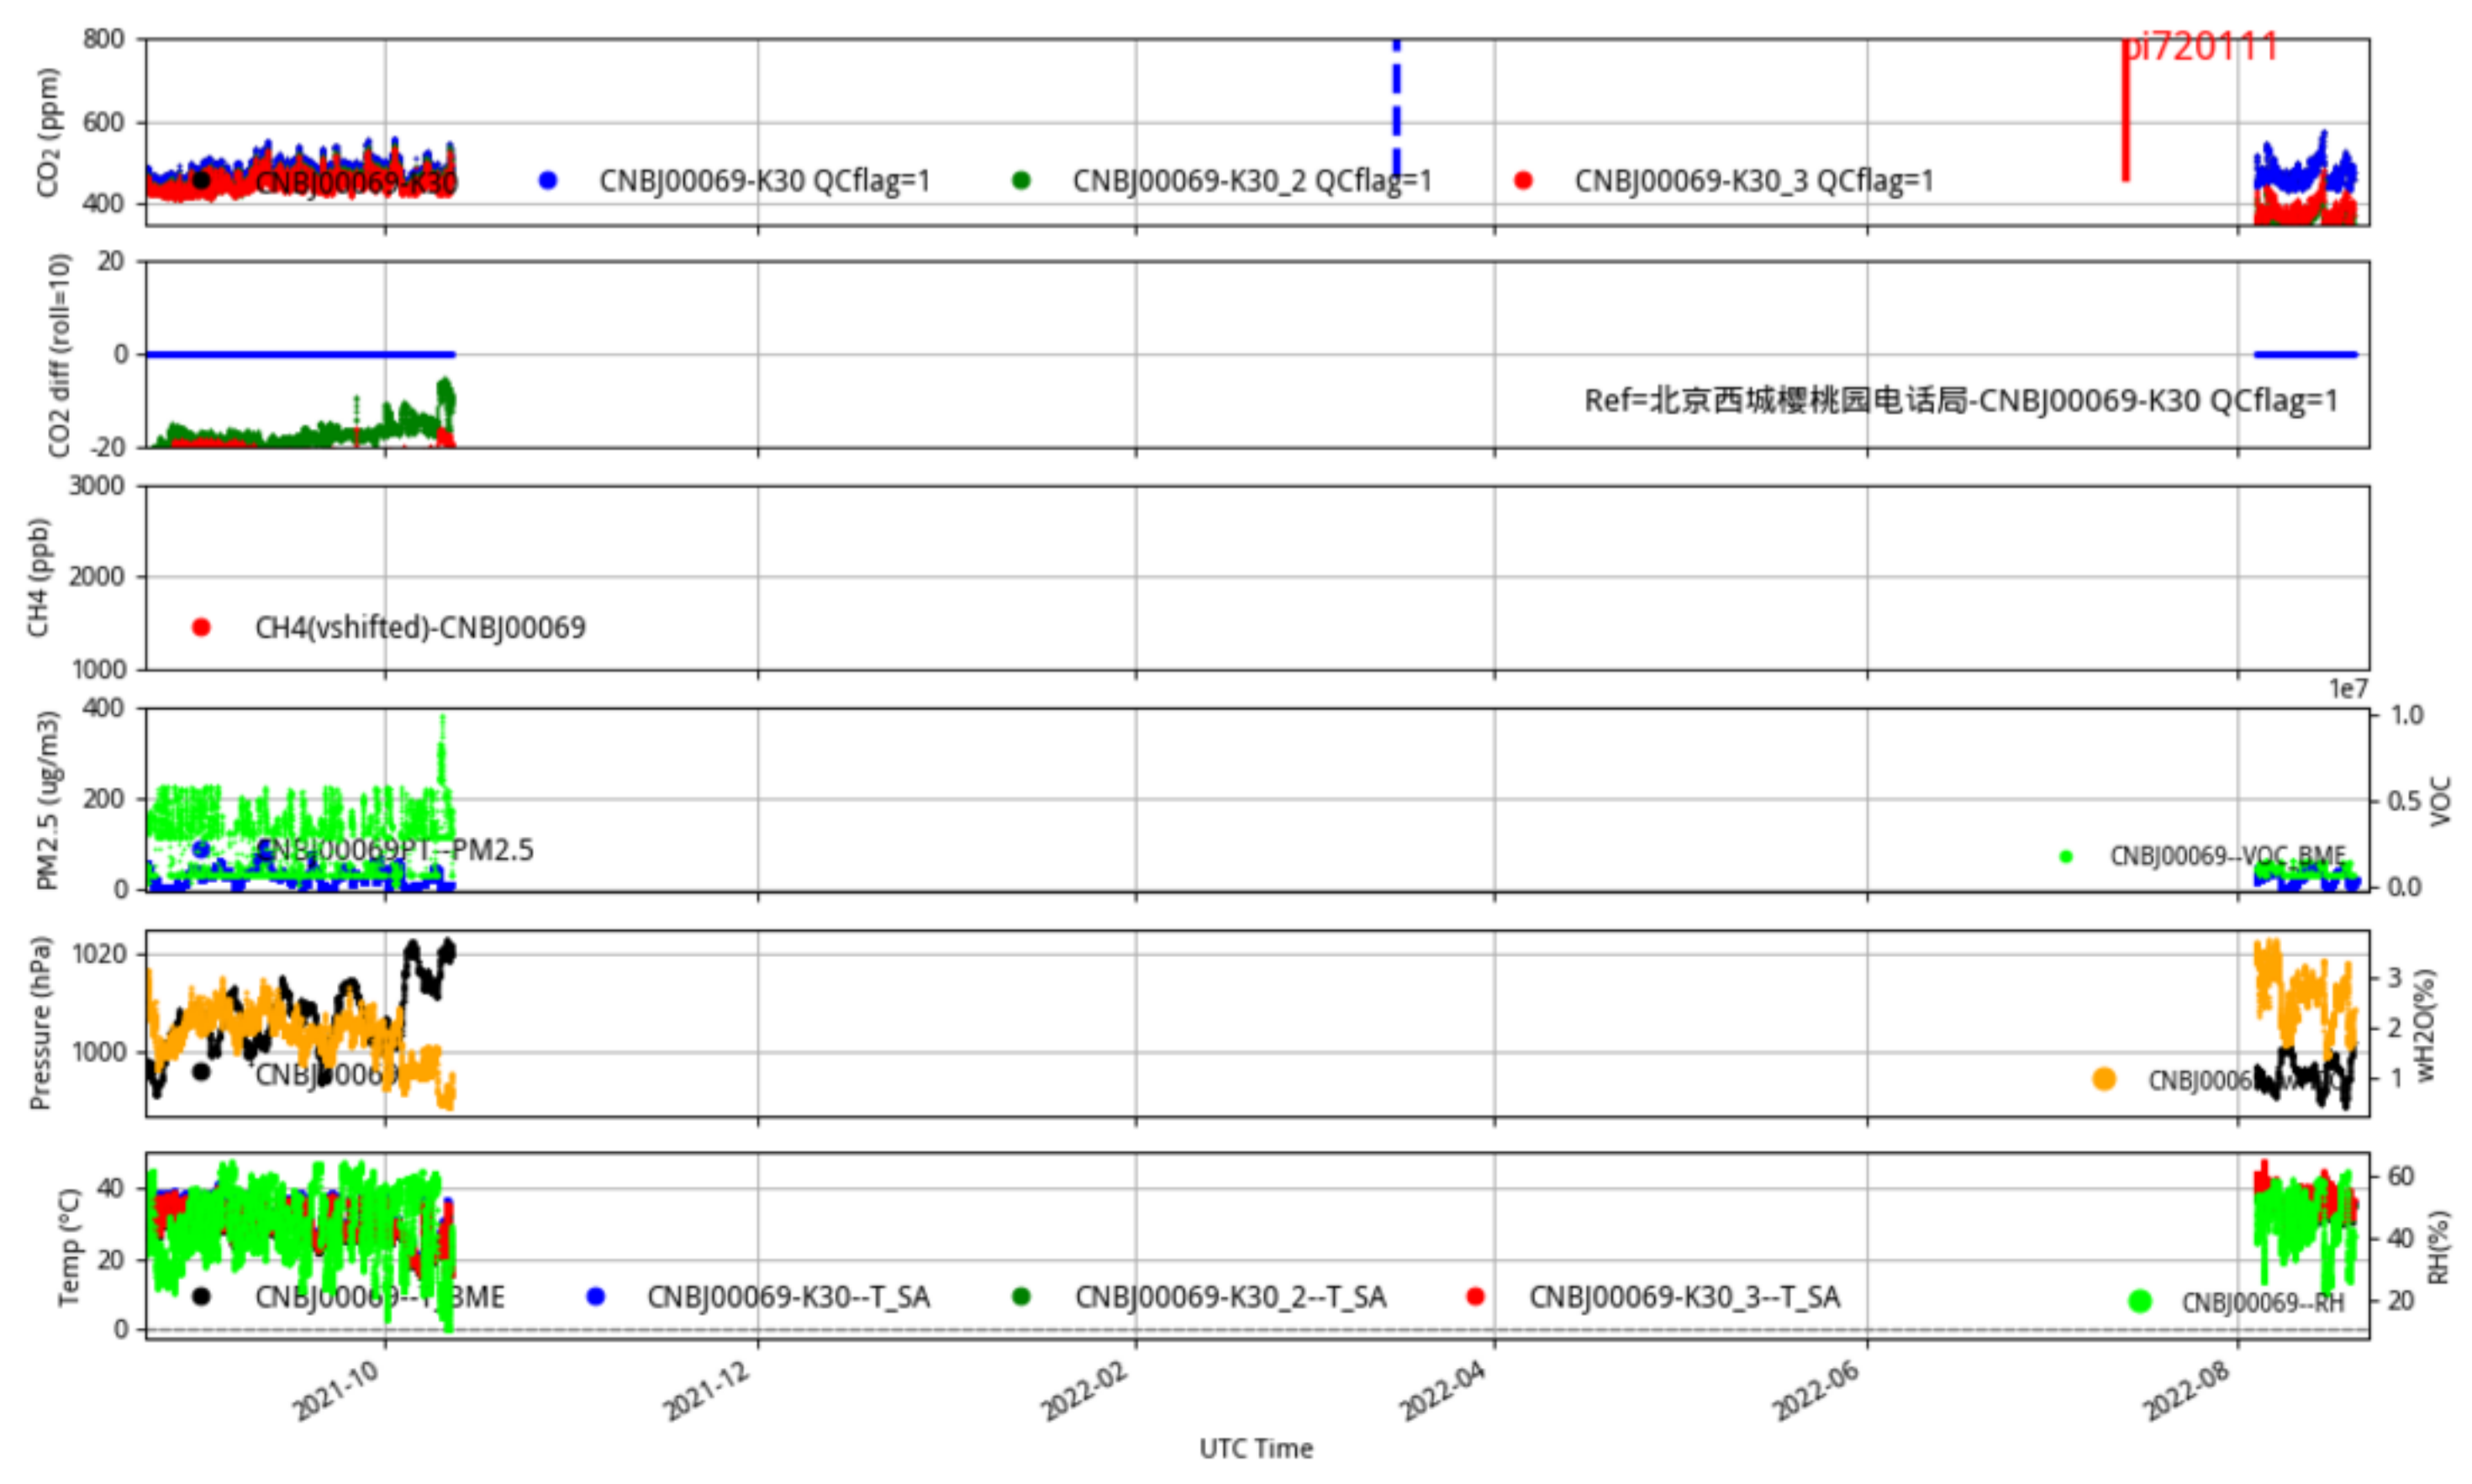

CNBj00069 JJJ_station tenmin/L2.1 CNBJ00069--365-days

Plot created: 2022-08-22 15:44 UTC