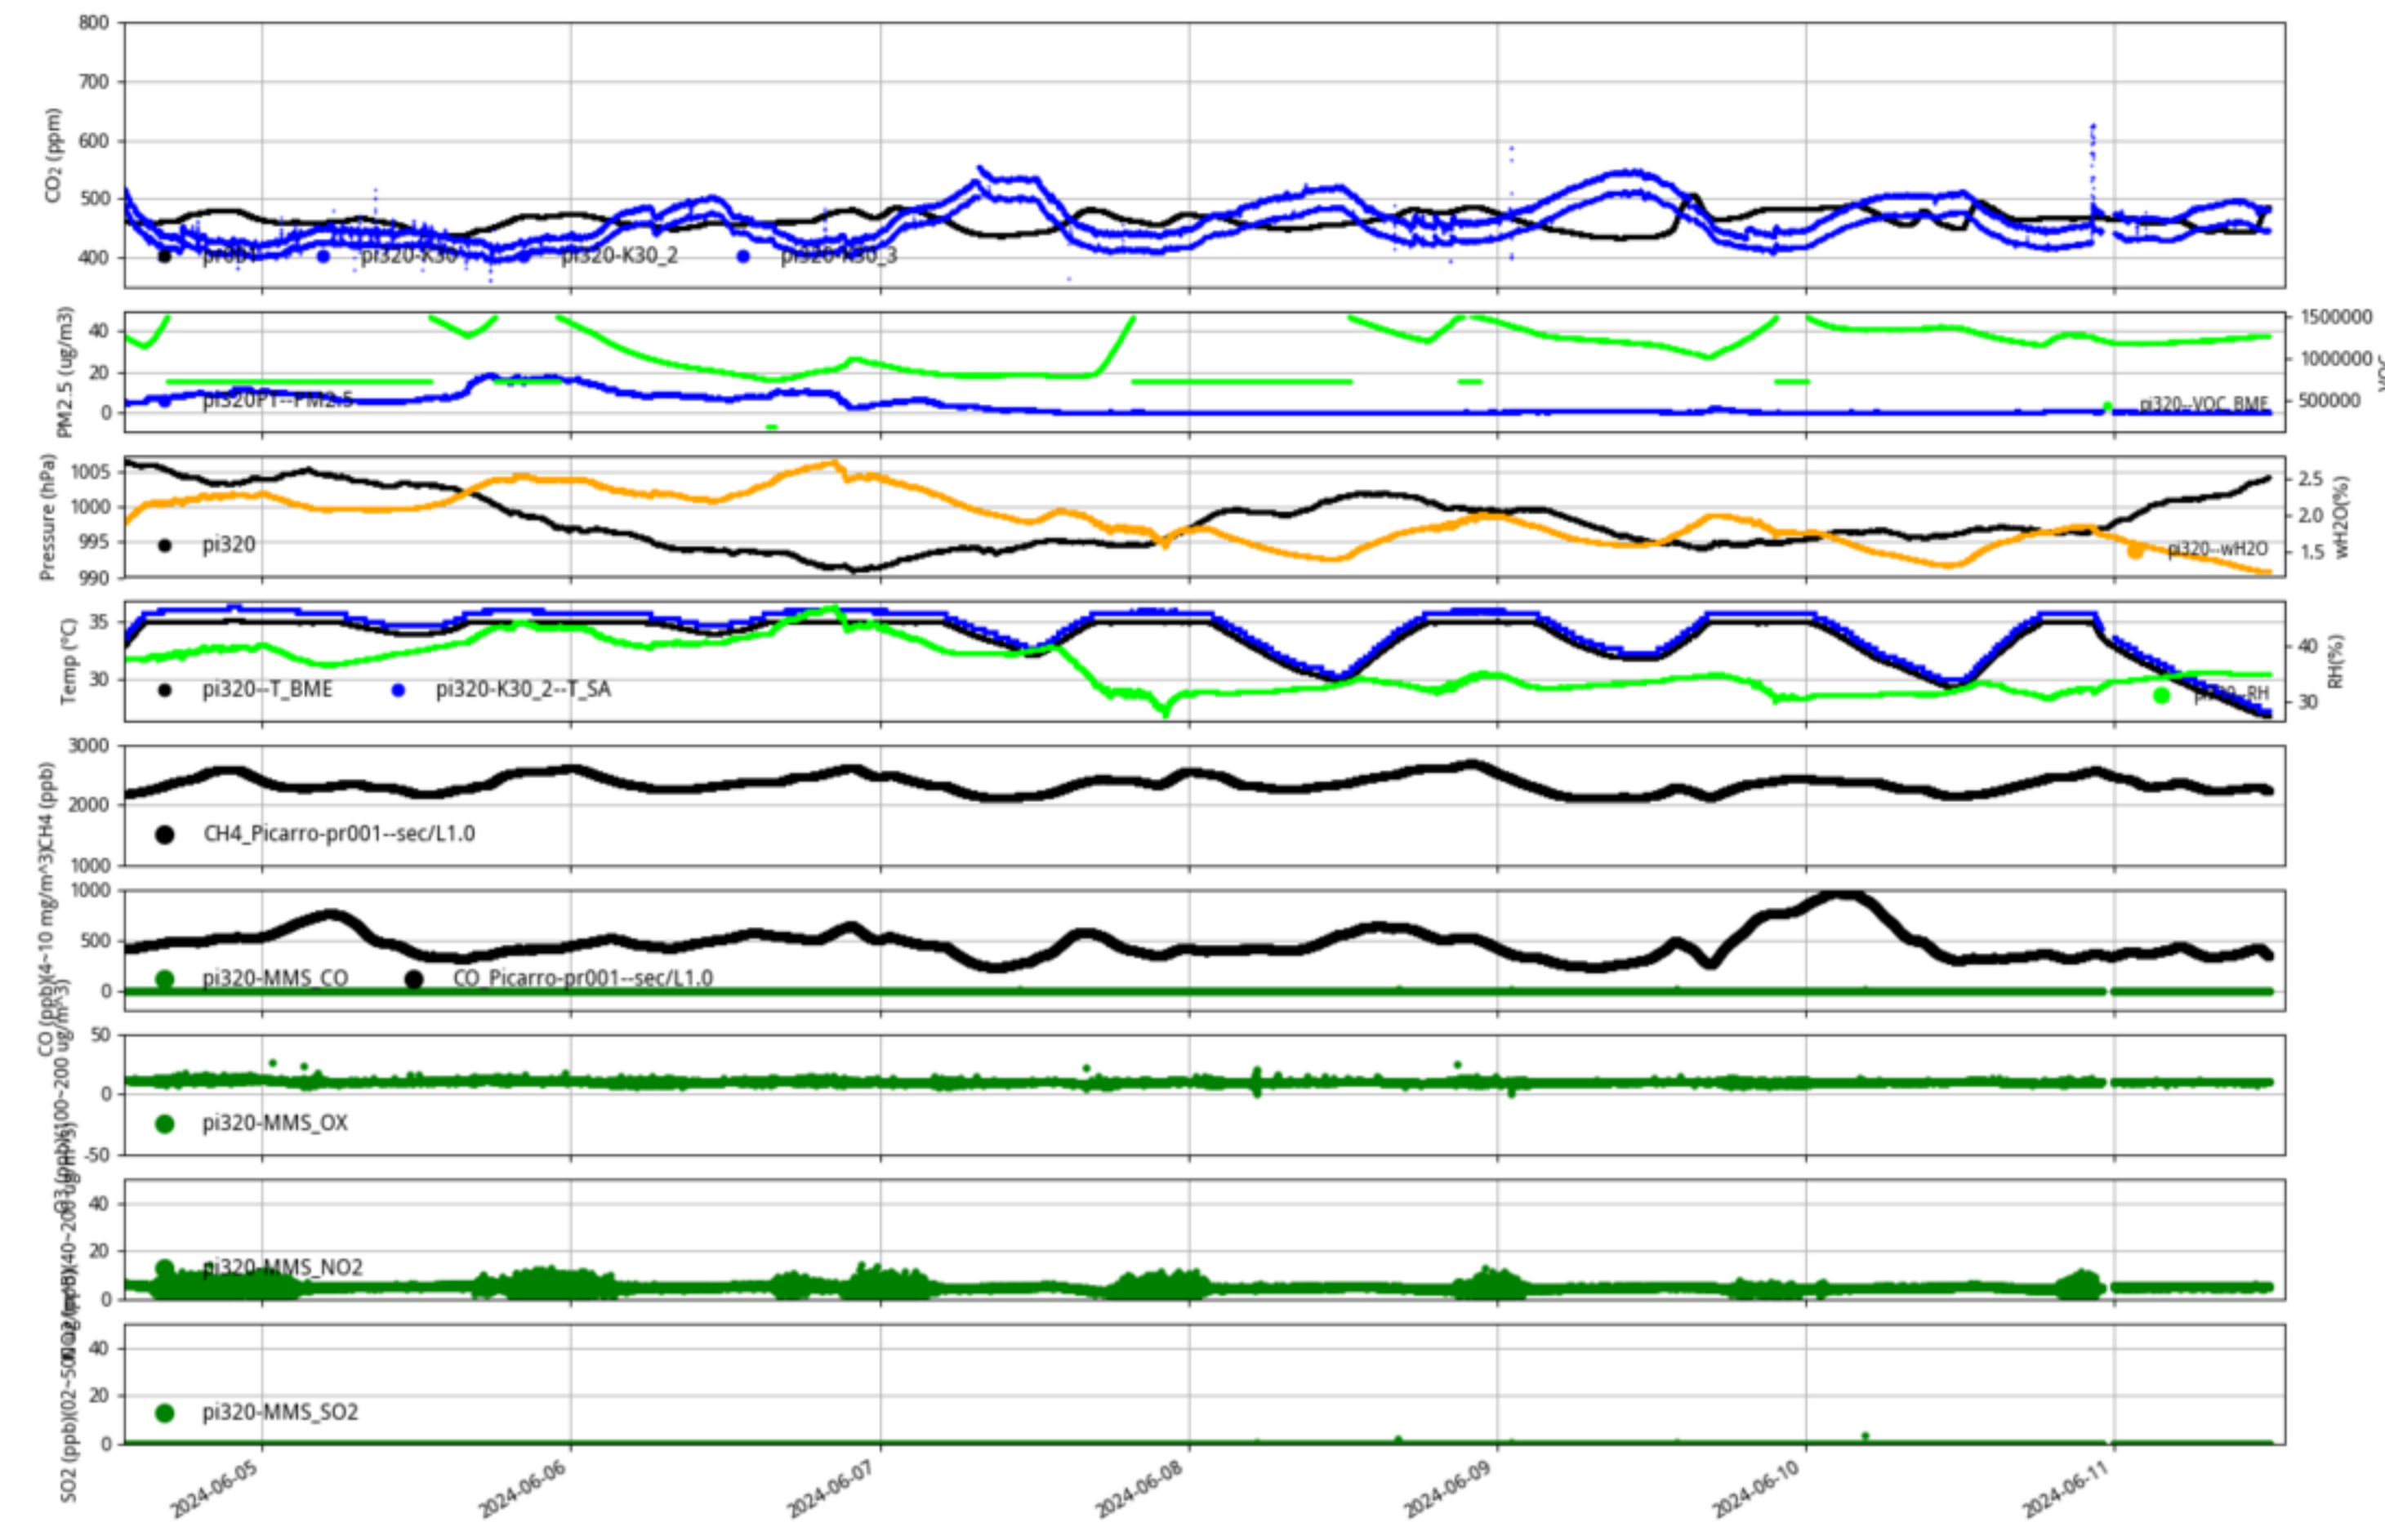

# all\_site\_plot\_ModelS

NingShed-C1-pi320 pi320 sec/L1.0

Plot created: 2024-06-11 13:17 UTC

pi321 sec/L1.0

Plot created: 2024-06-11 13:16 UTC

NingShed-C2-pi322 pi322 sec/L1.0

Plot created: 2024-06-11 13:18 UTC