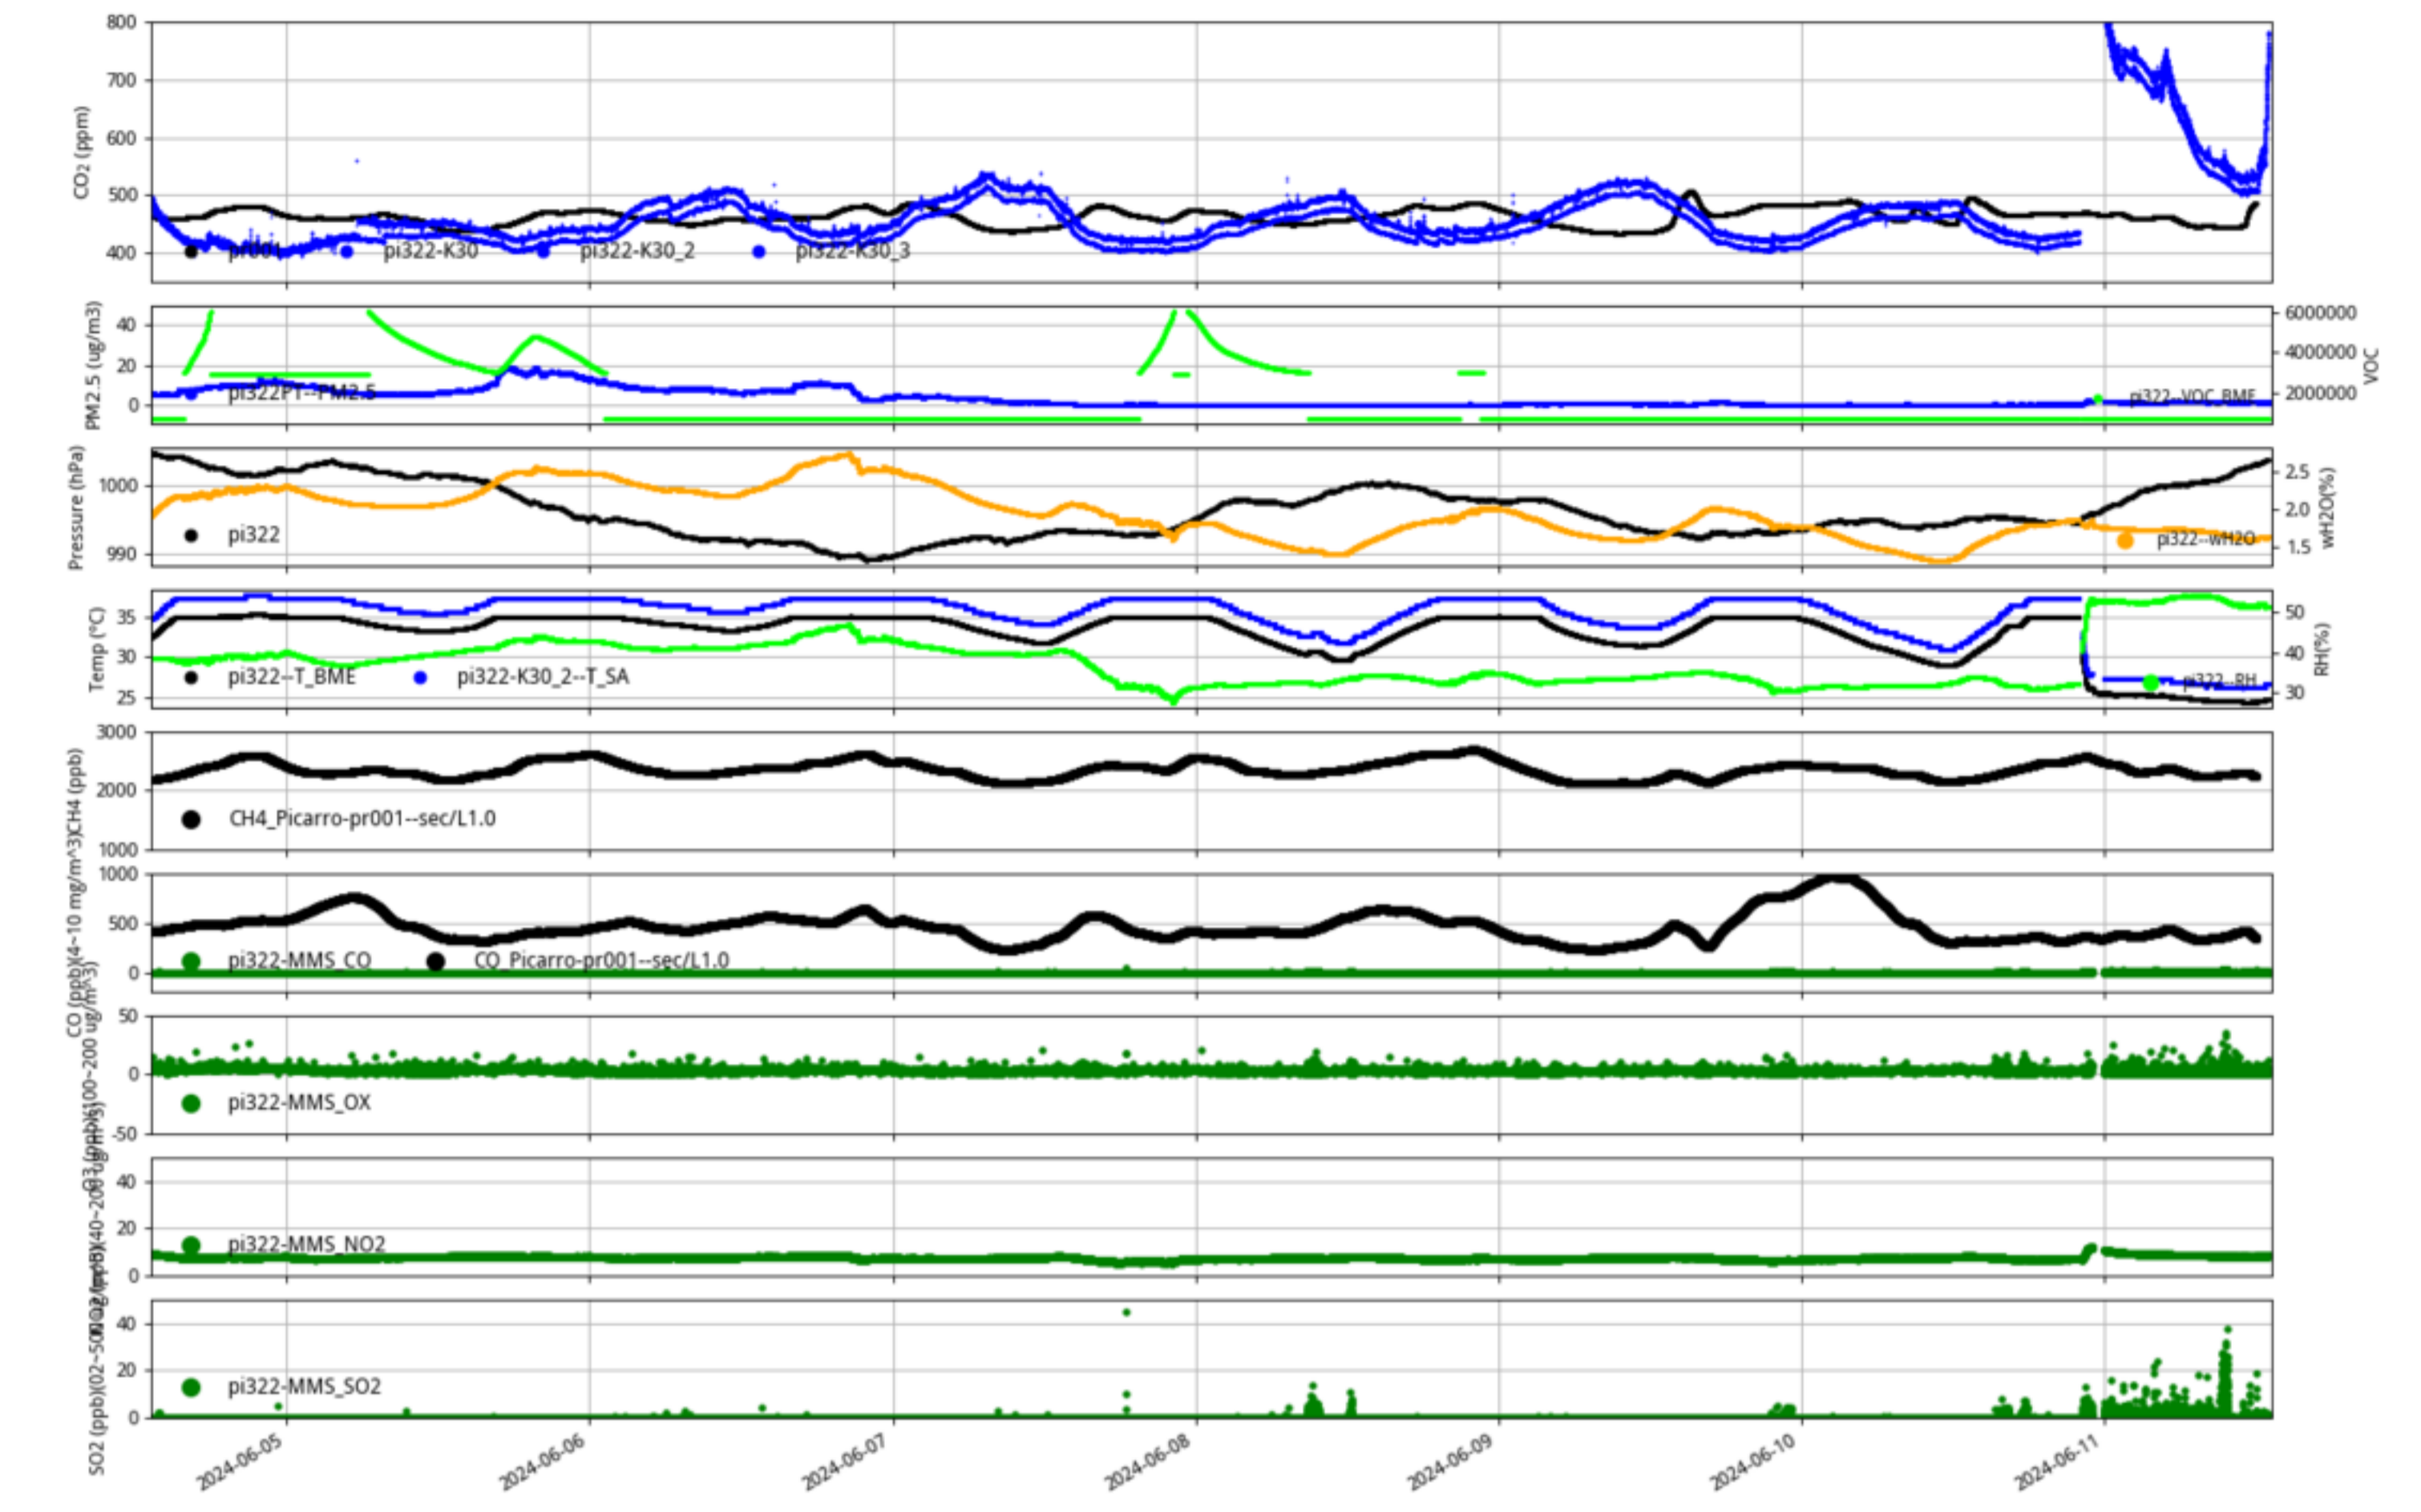

# all\_site\_plot\_ModelS

NingShed-C1-pi320 pi320 sec/L1.0

Plot created: 2024-06-11 13:17 UTC

pi321 sec/L1.0

Plot created: 2024-06-11 13:16 UTC

NingShed-C2-pi322 pi322 sec/L1.0

Plot created: 2024-06-11 13:18 UTC