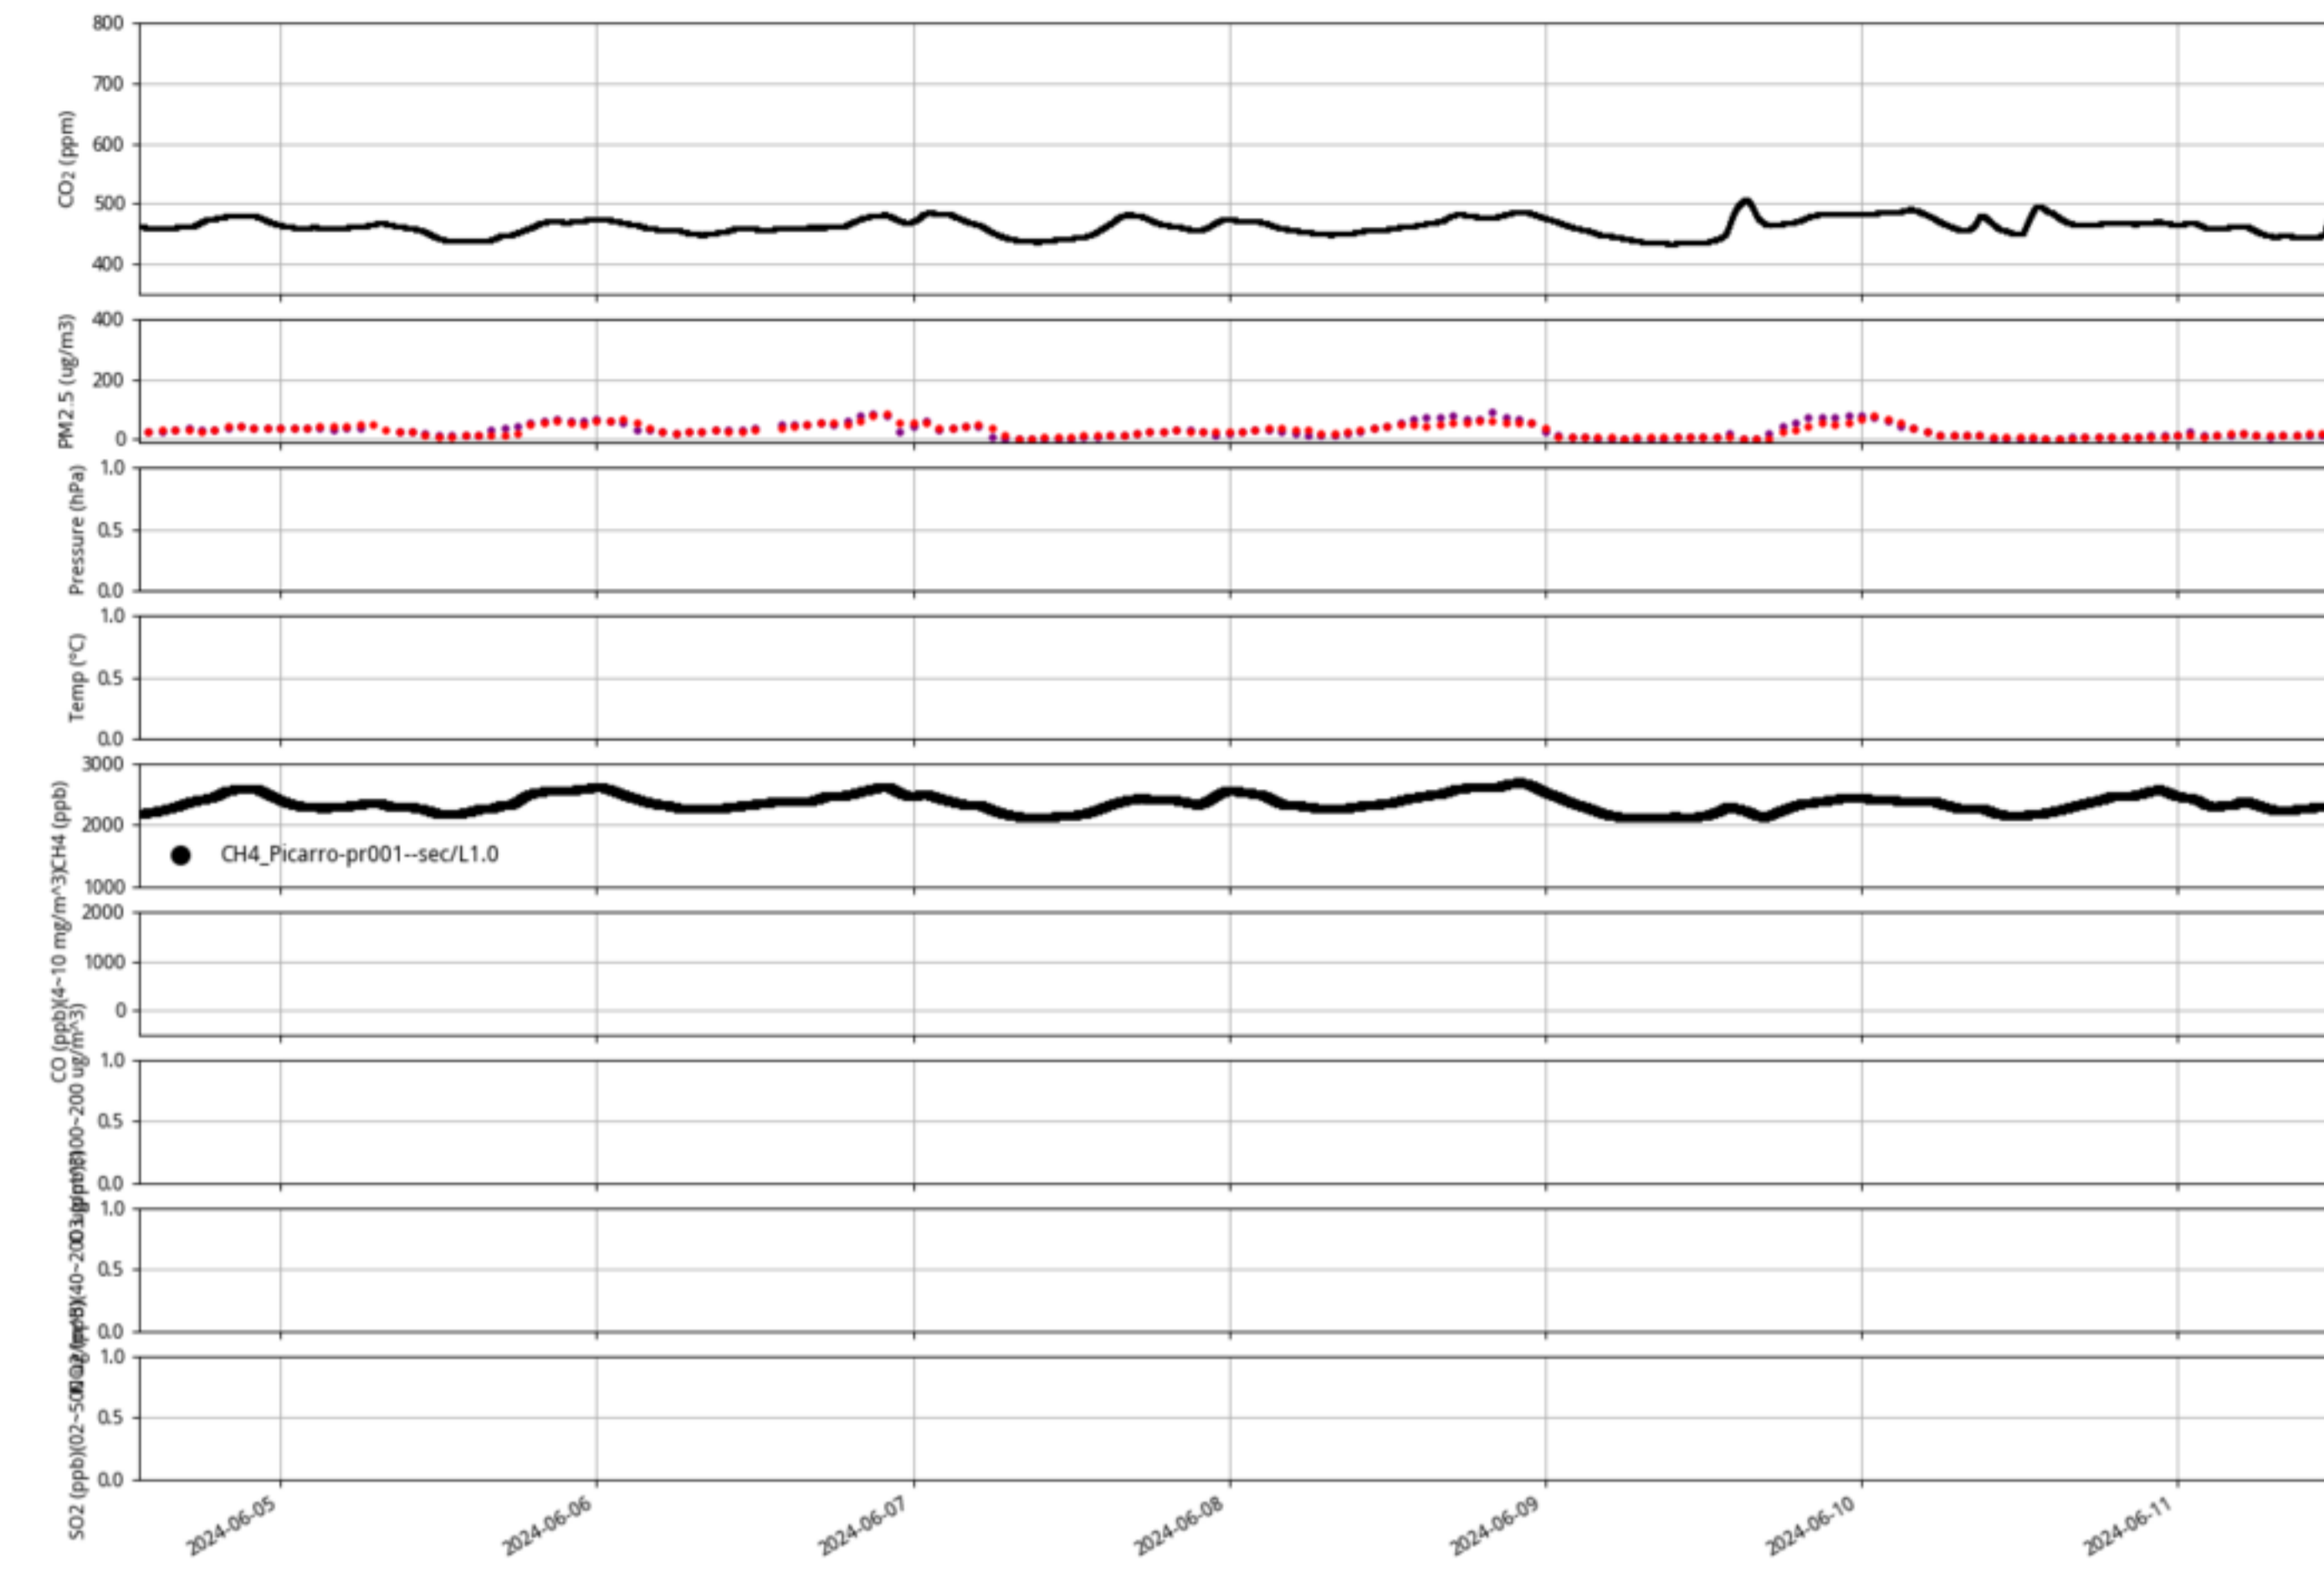

# all\_site\_plot\_ModelS

NingShed-C1-pi320 pi320 sec/L1.0

Plot created: 2024-06-11 13:17 UTC

pi321 sec/L1.0

Plot created: 2024-06-11 13:16 UTC

NingShed-C2-pi322 pi322 sec/L1.0

Plot created: 2024-06-11 13:18 UTC