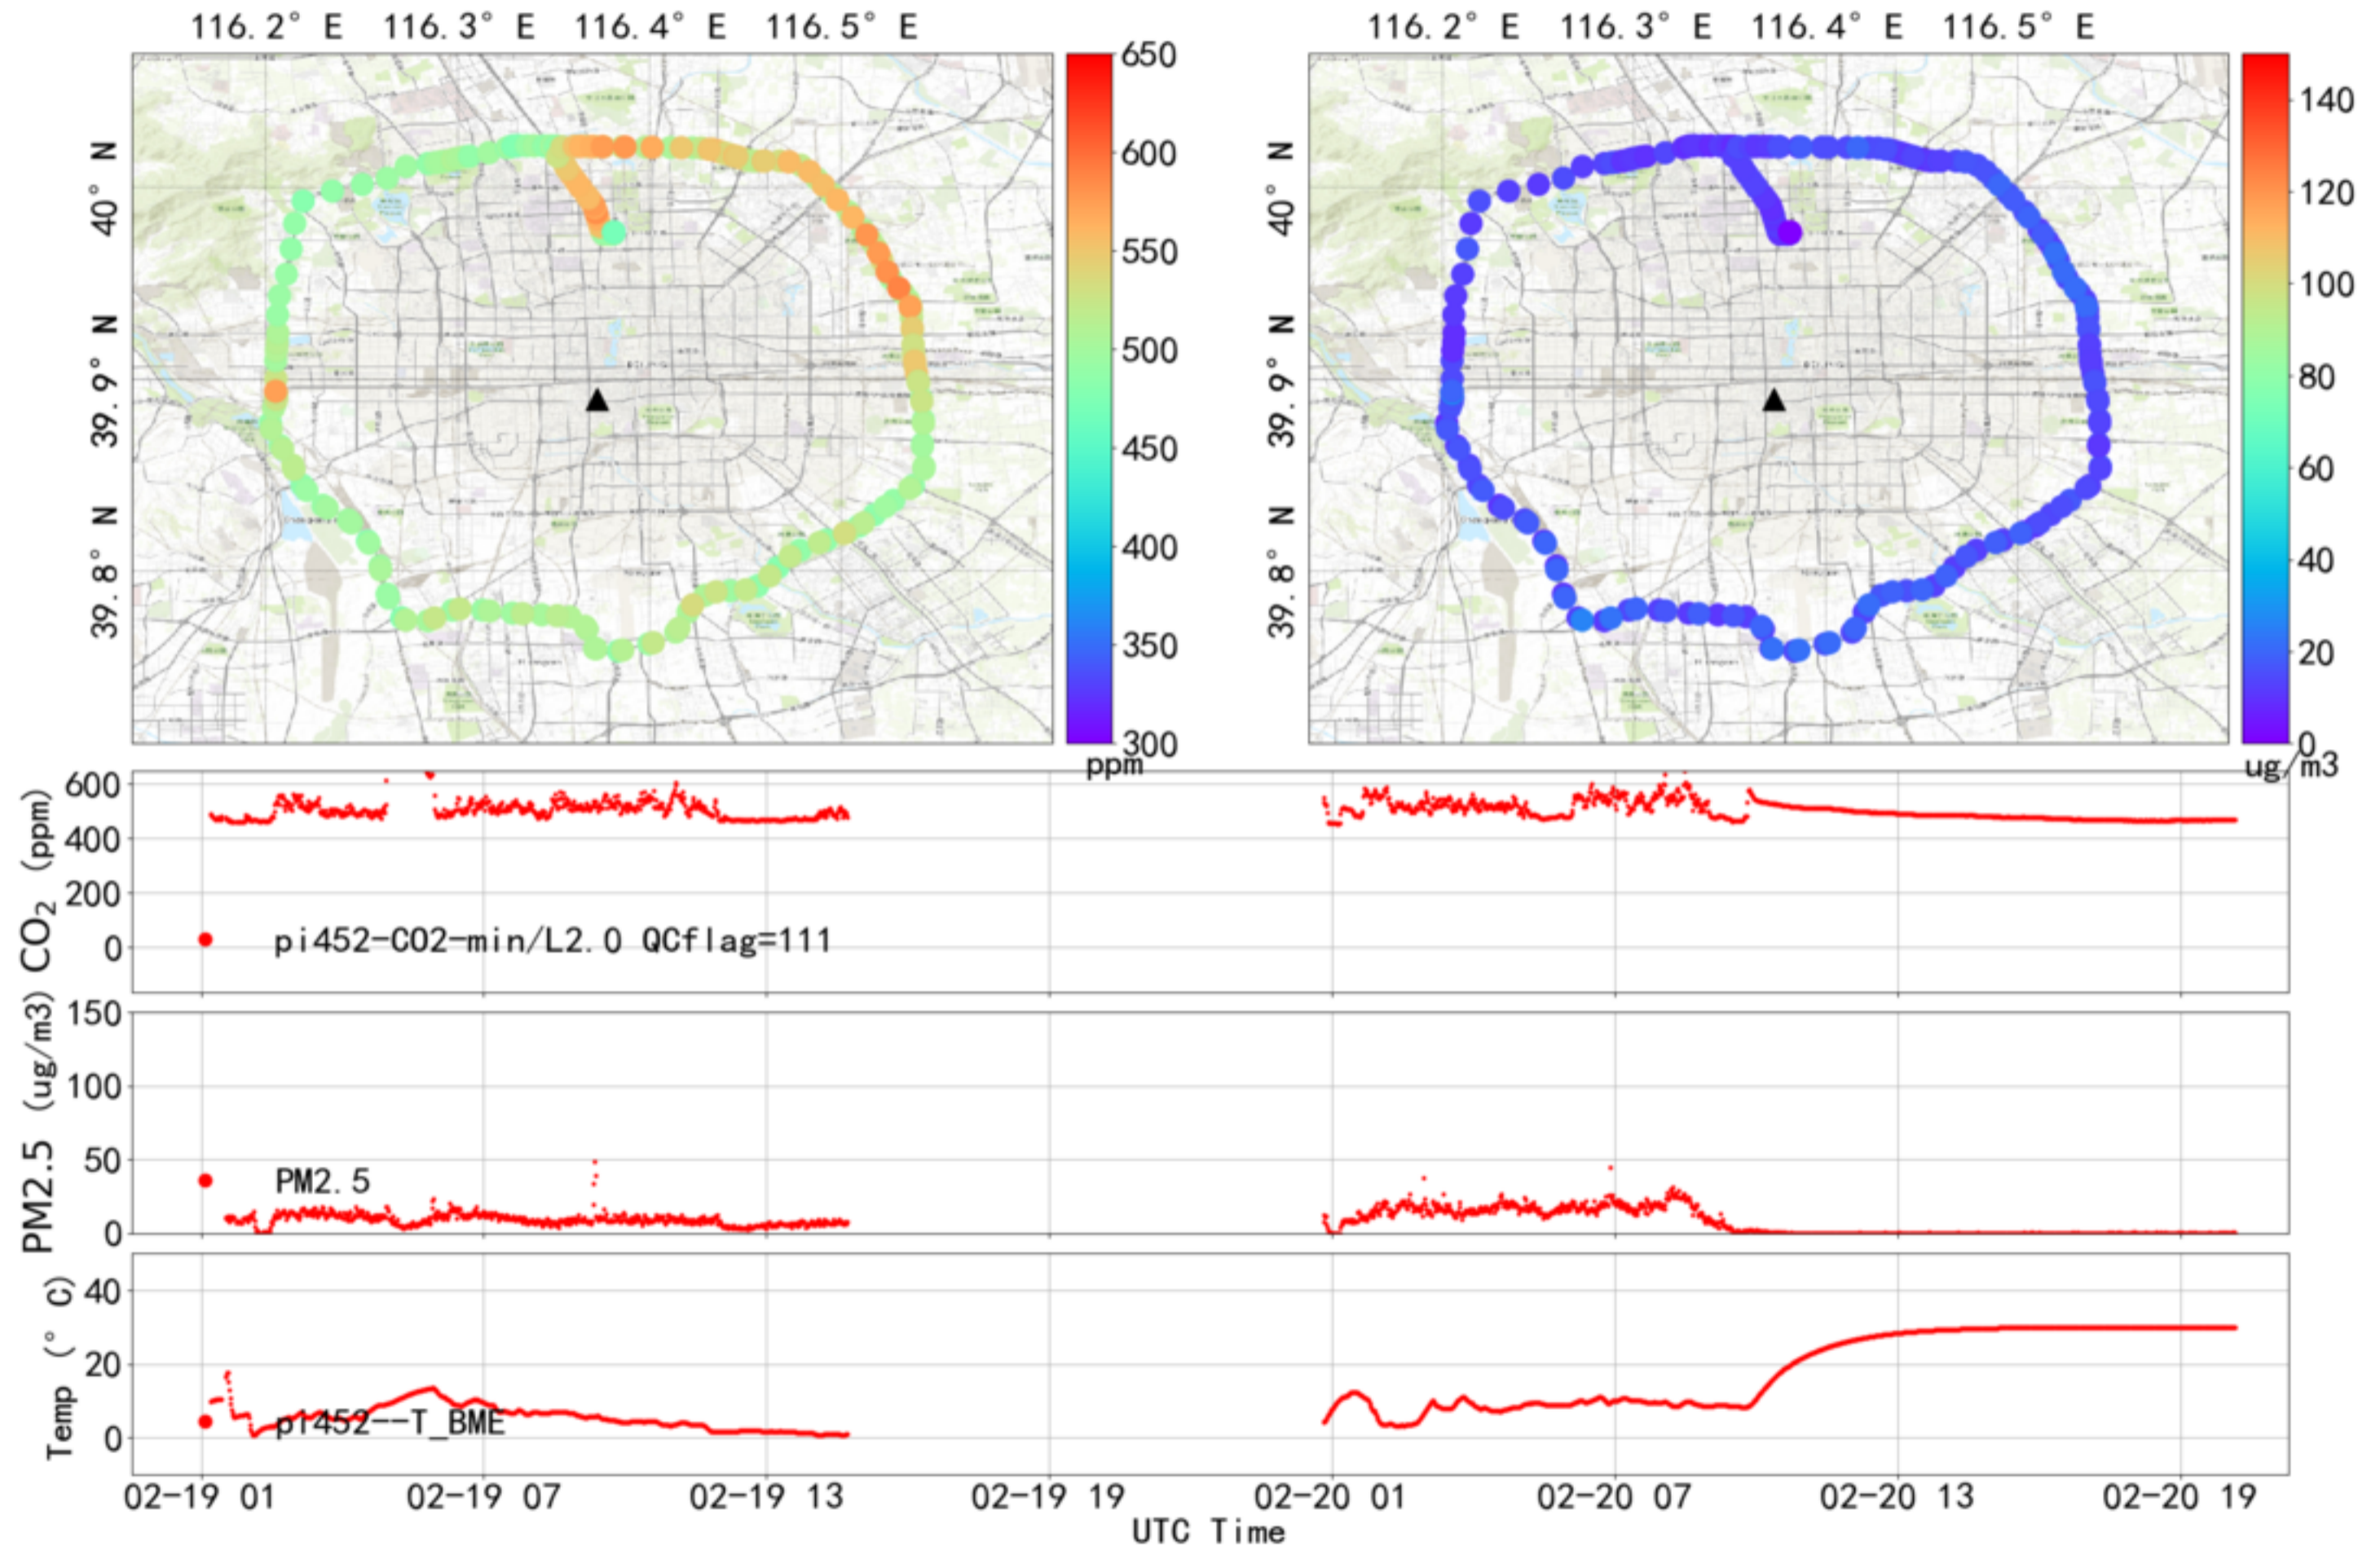

# montage\_all\_SingleTrack.pdf

pi452-MDE I-95 station 2021-01-01--2023-07-15