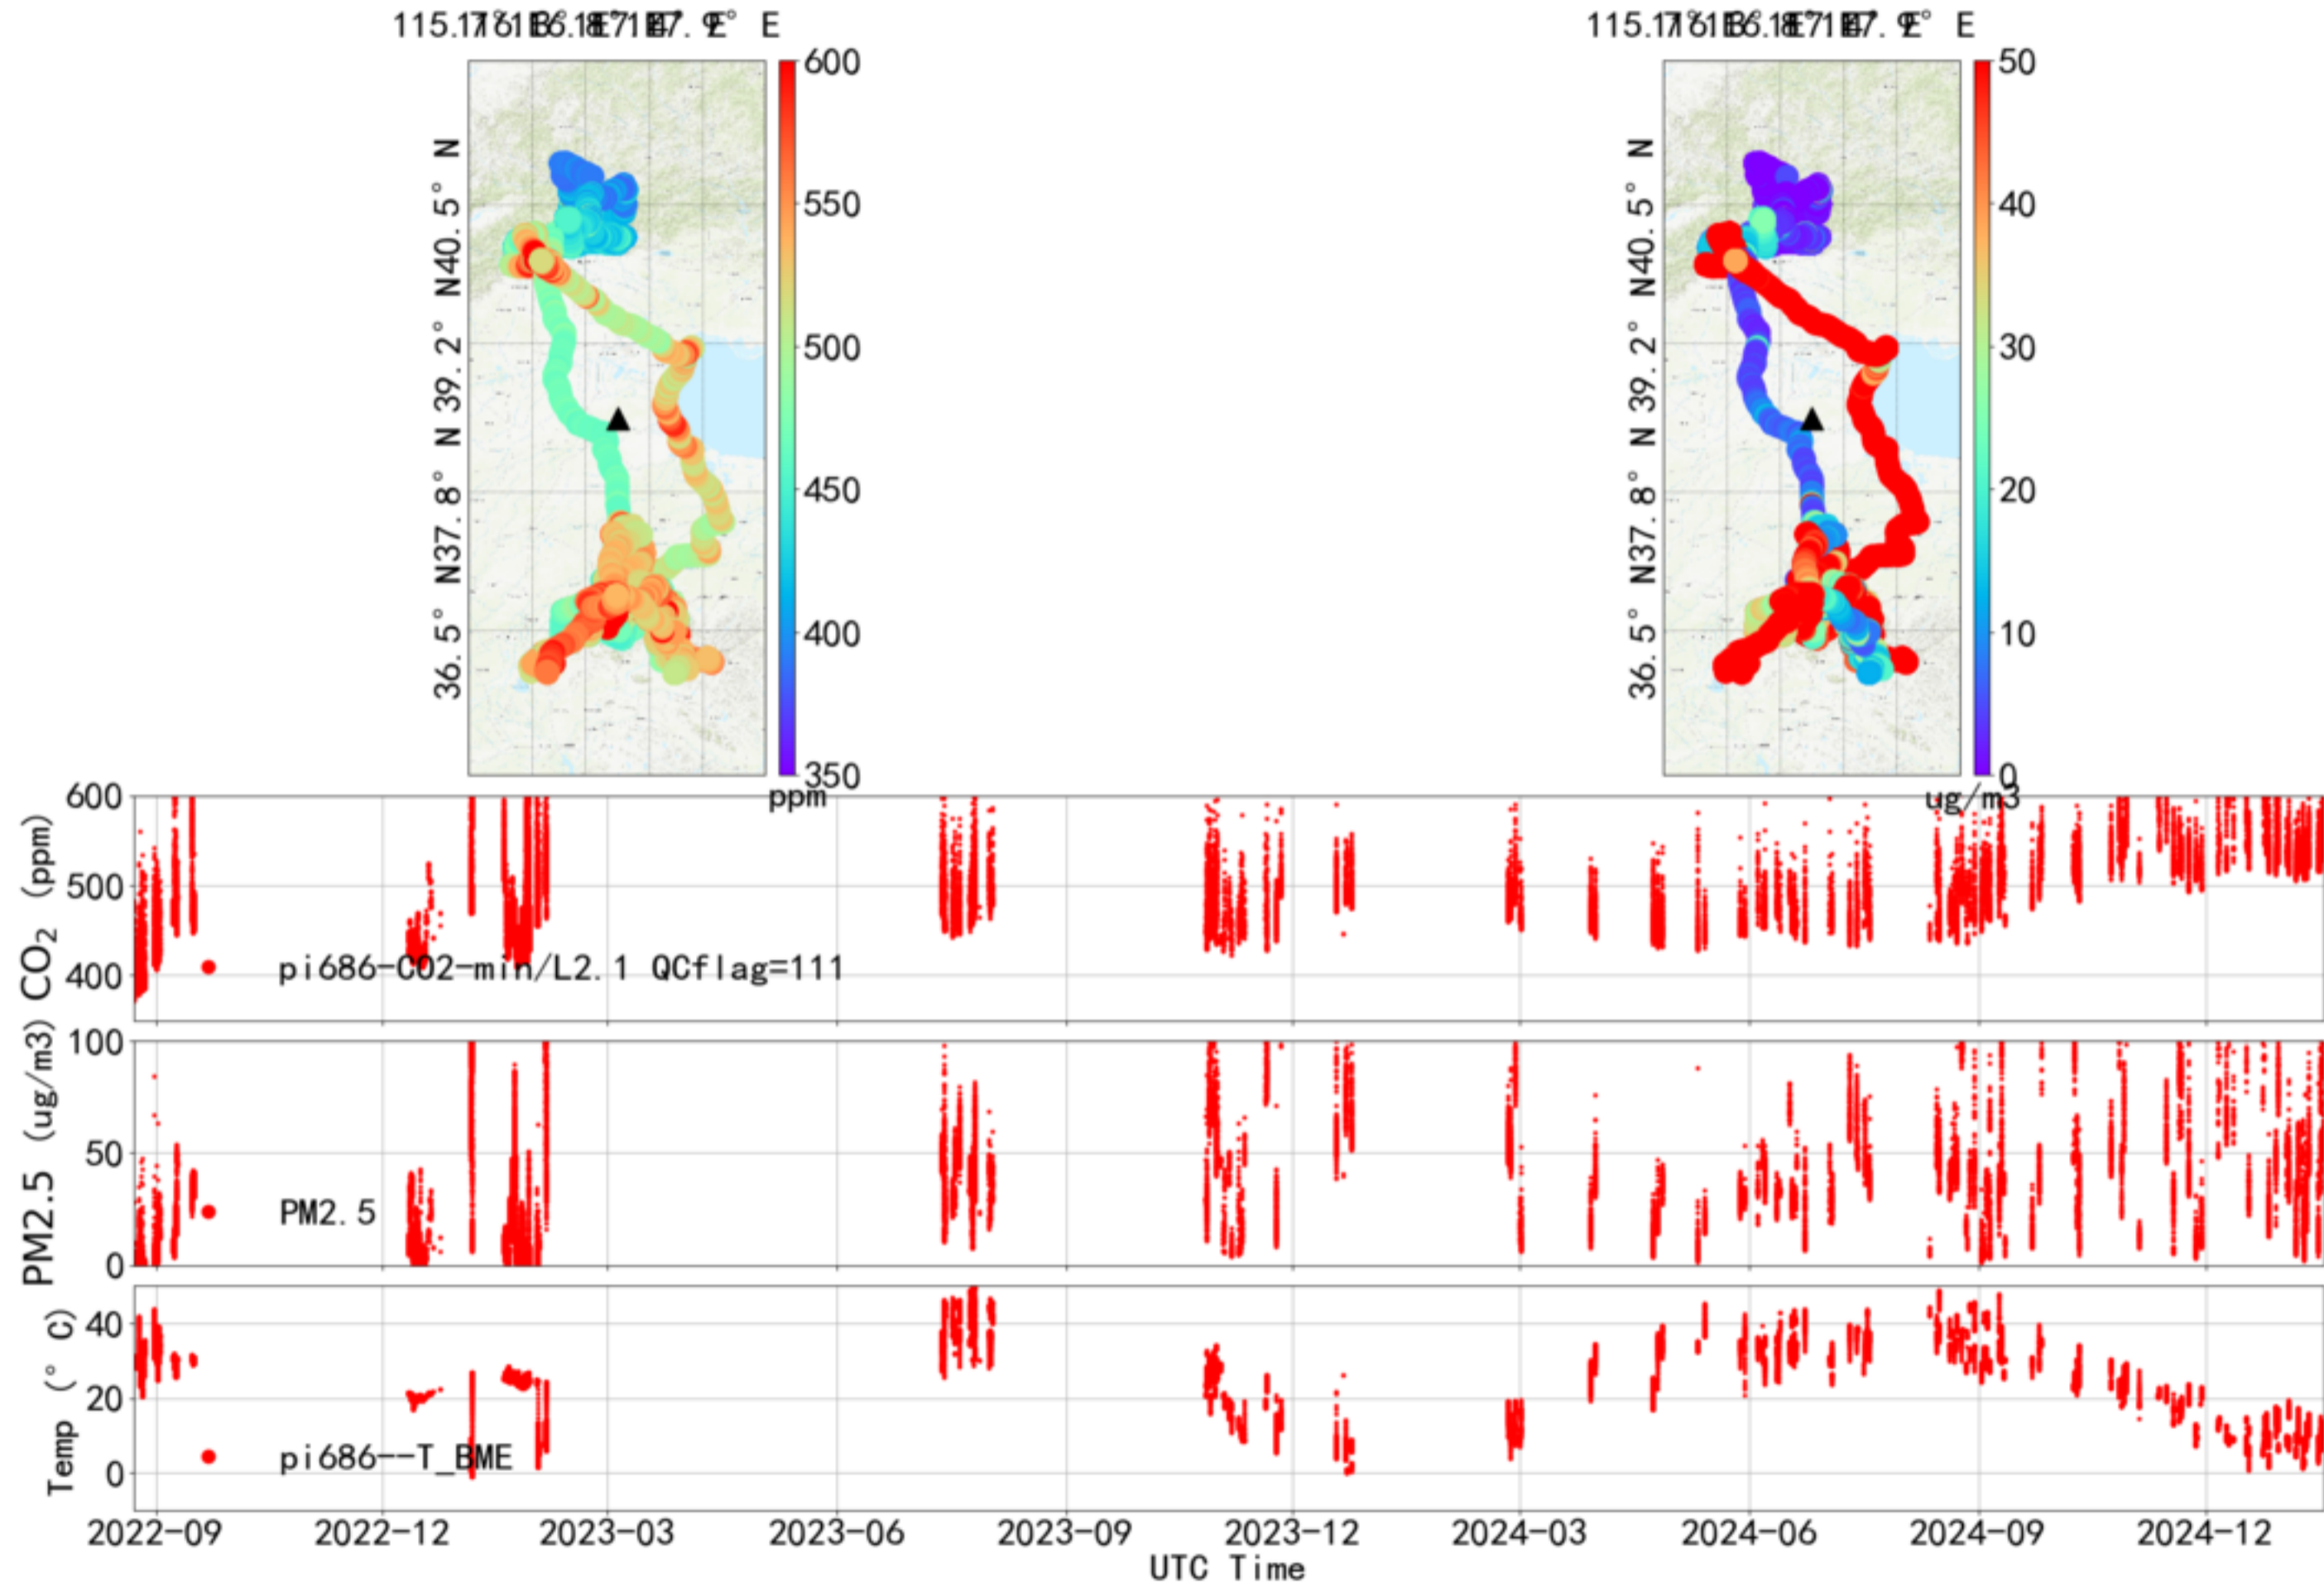

montage_all_SingleTrack.pdf

pi686-pi686 2021-01-01--2025-02-01