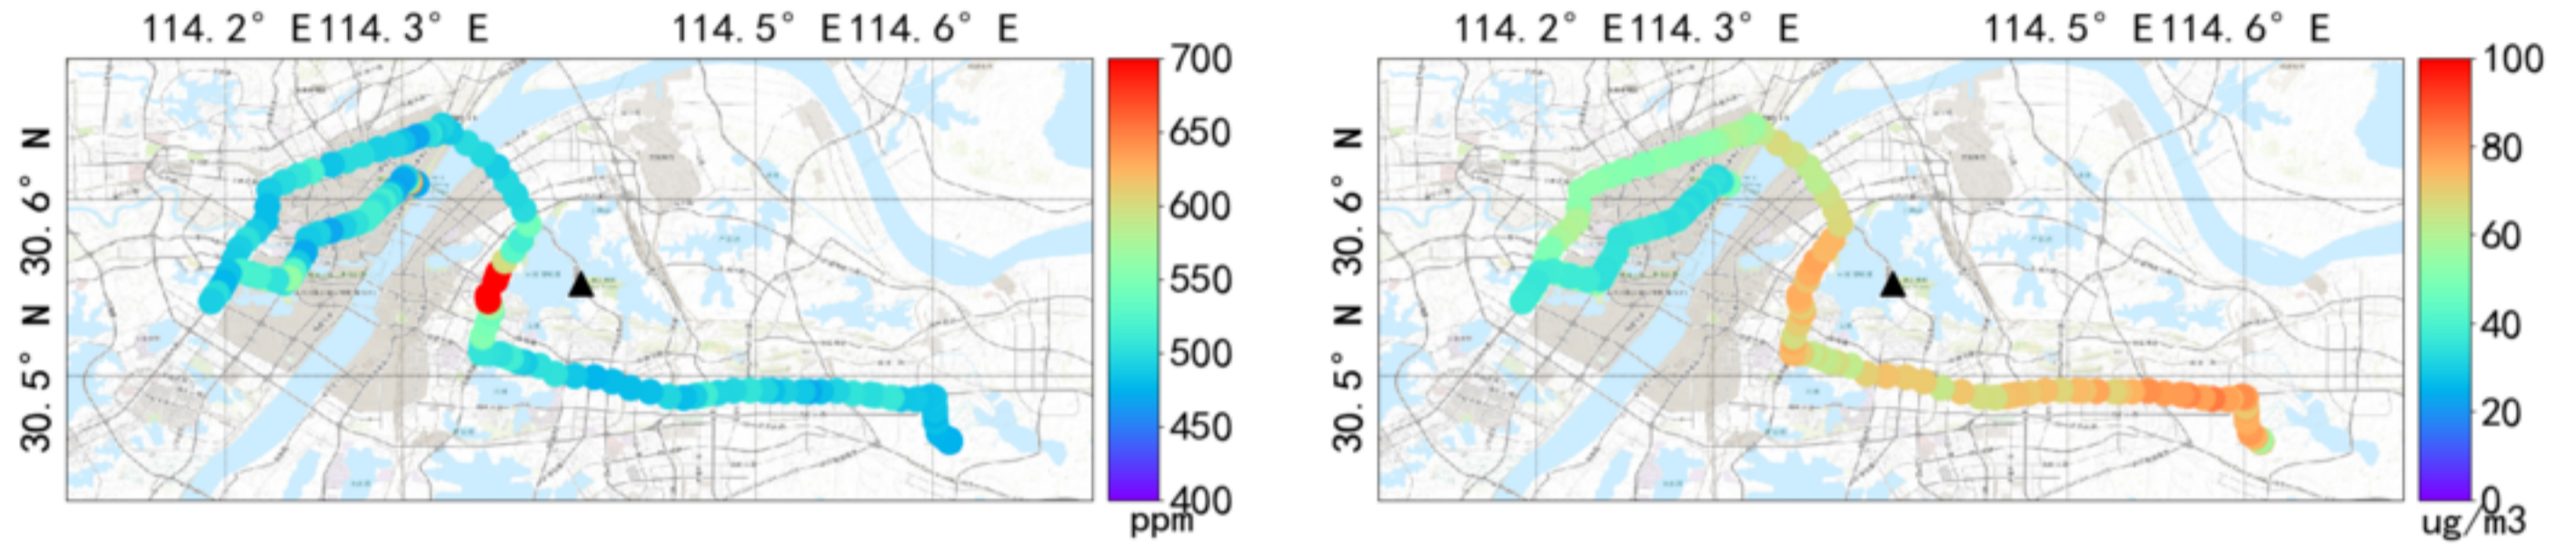

montage_all_SingleTrack.pdf

pi678-HB_WuHan_CUG 2023-10-16--2023-10-20