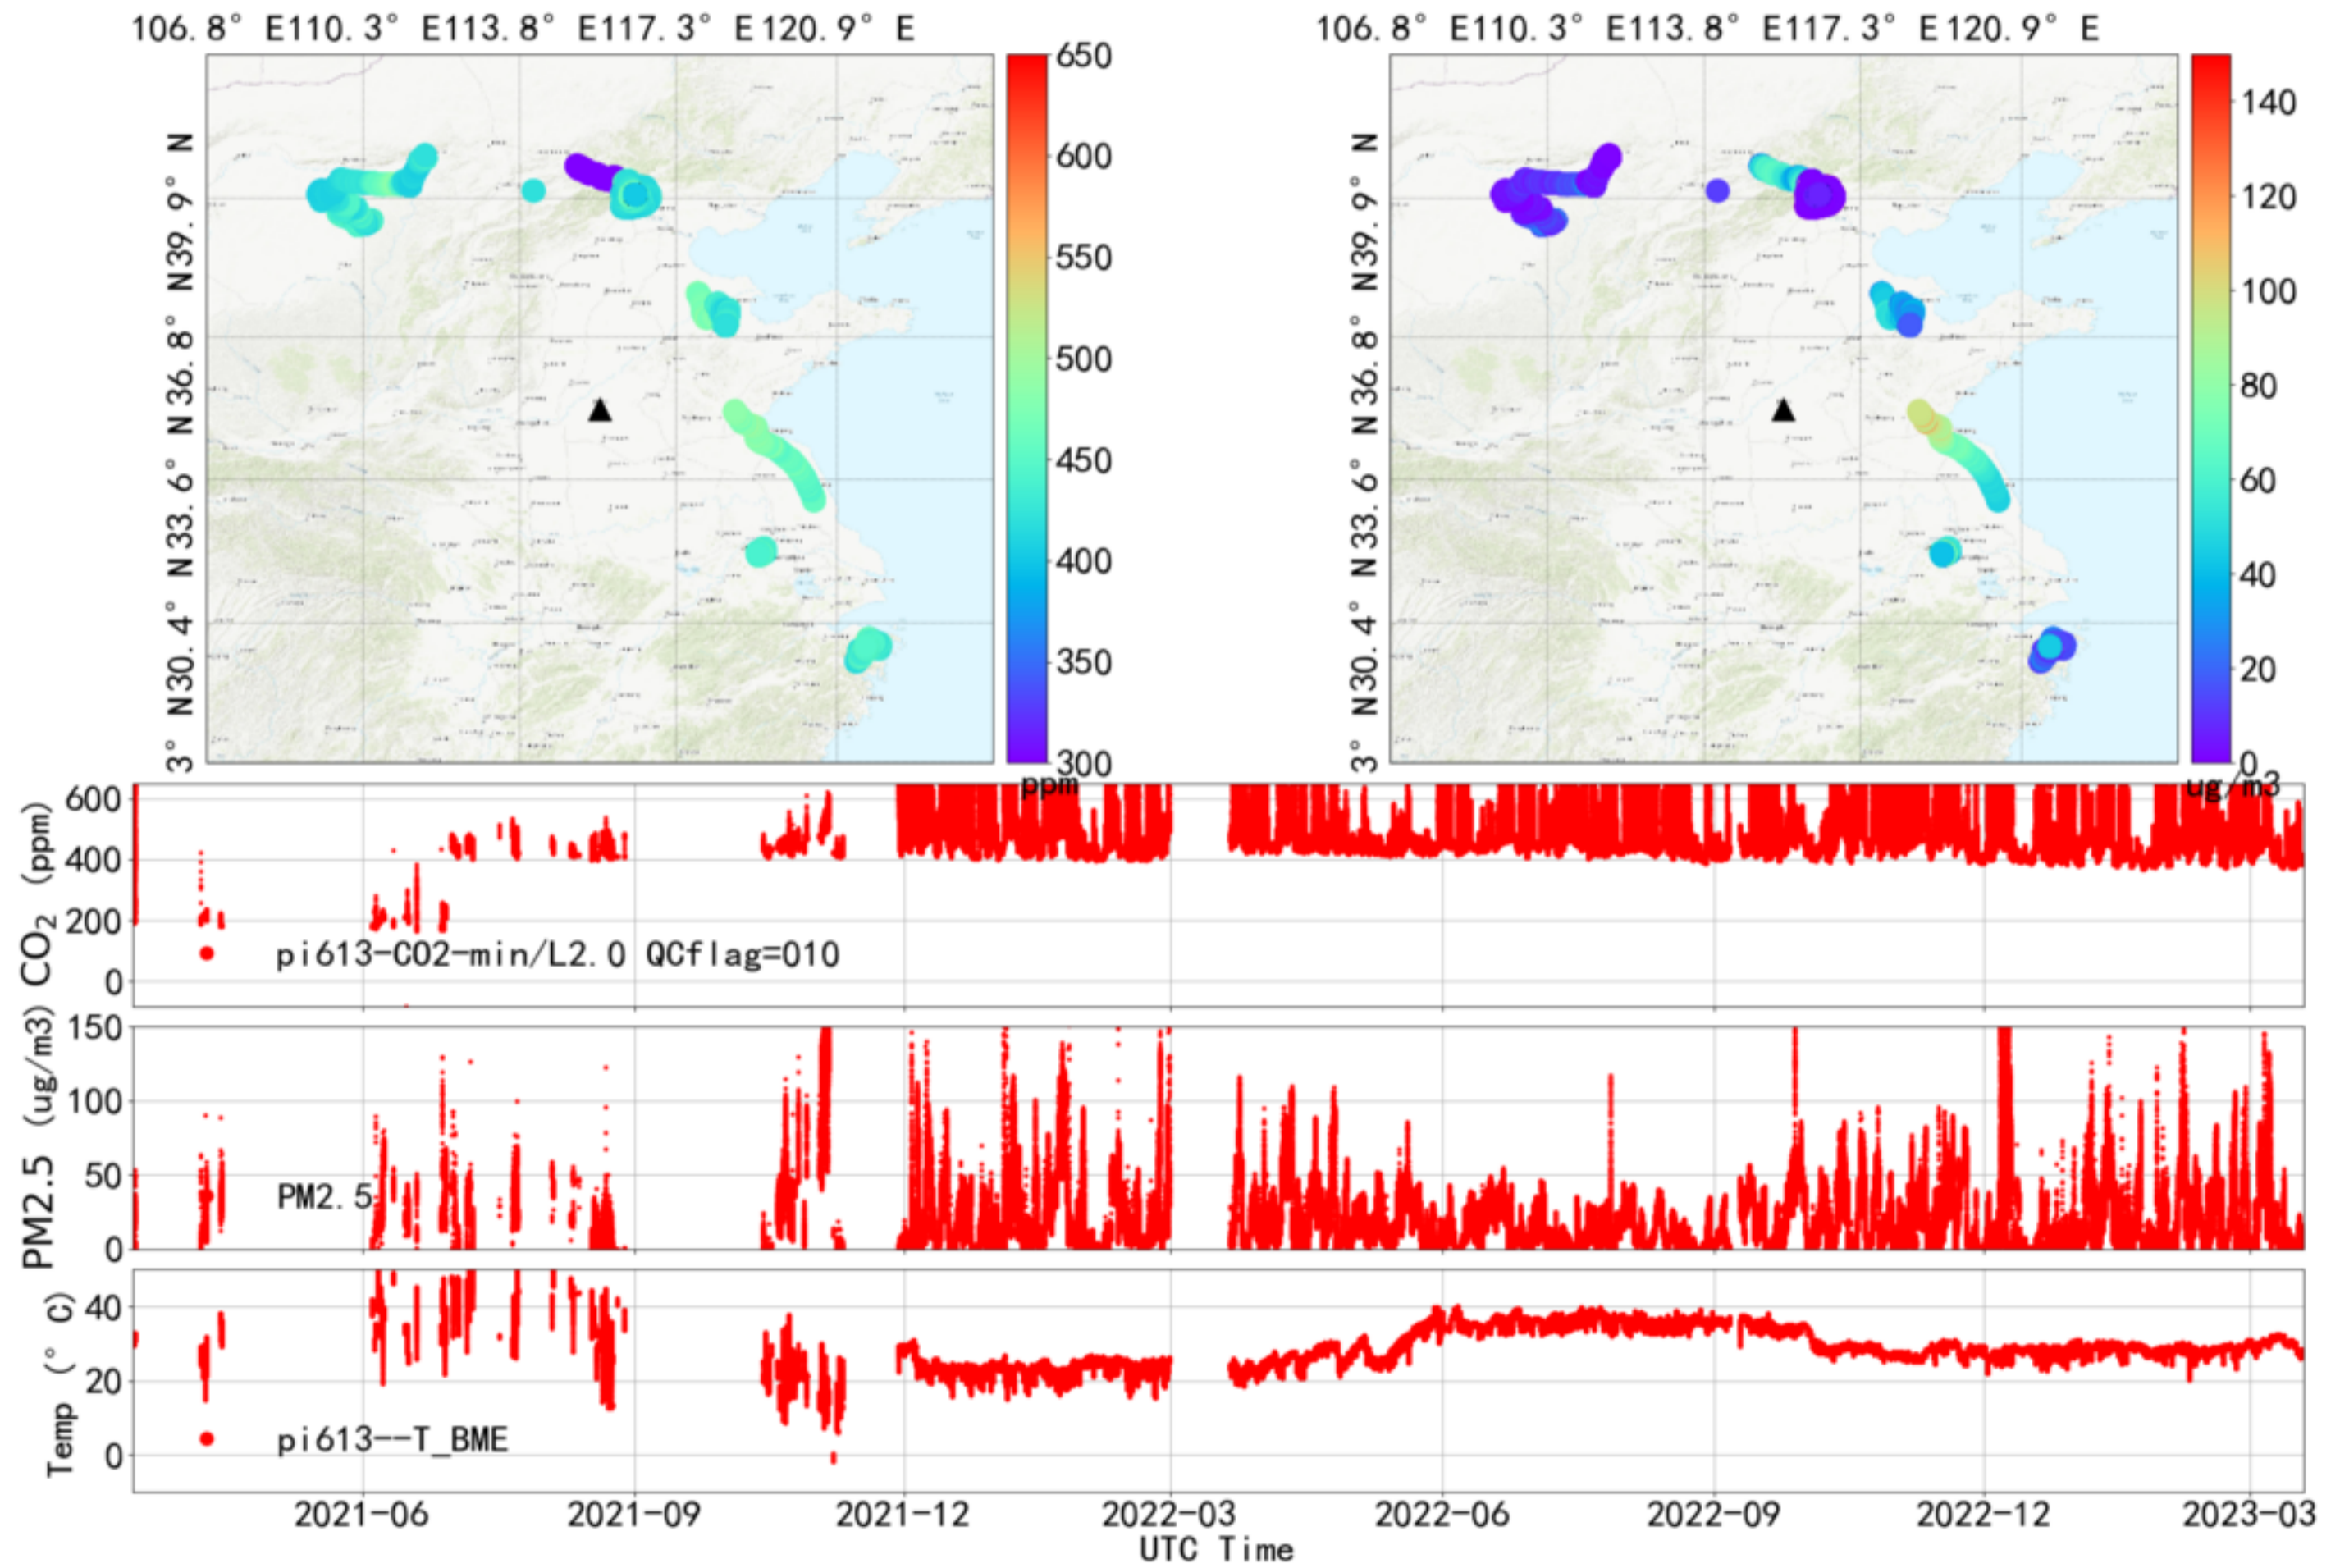

montage_all_SingleTrack.pdf

pi613-BJ_TrackingCar_001 2021-01-01--2023-07-15