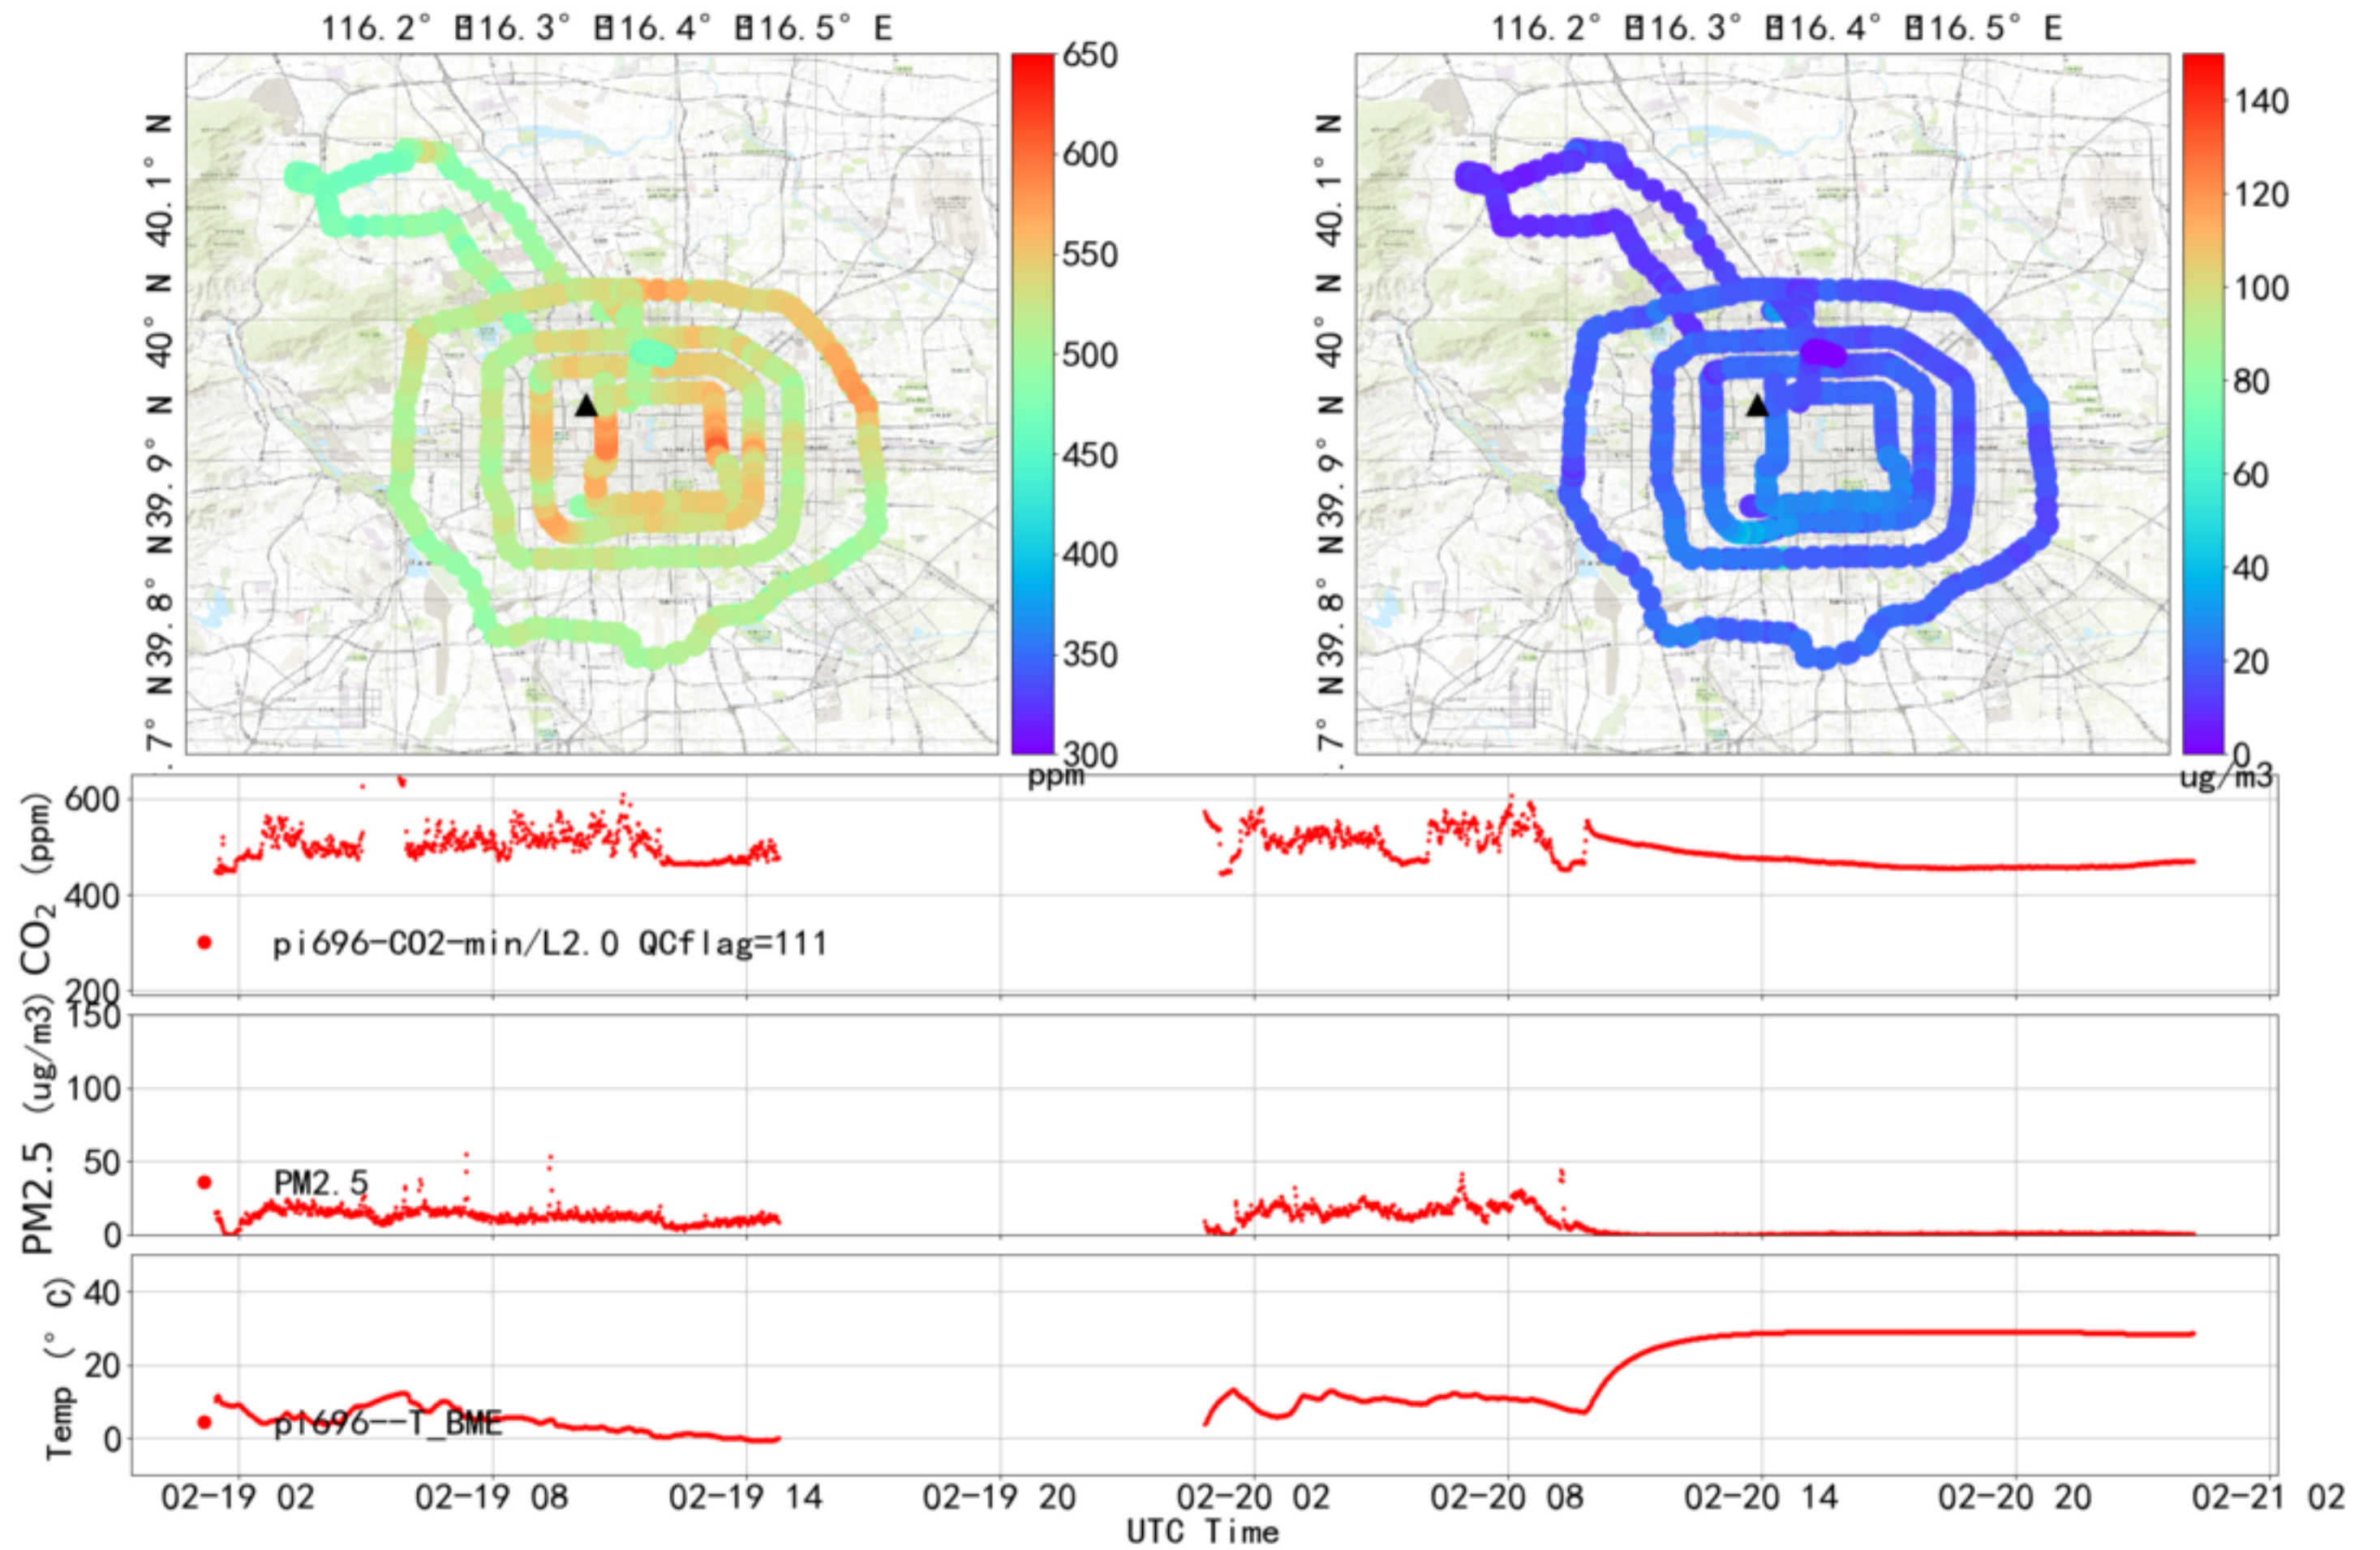

montage_all_SingleTrack.pdf

pi696-Howard University Beltsville 2021-01-01--2023-07-15