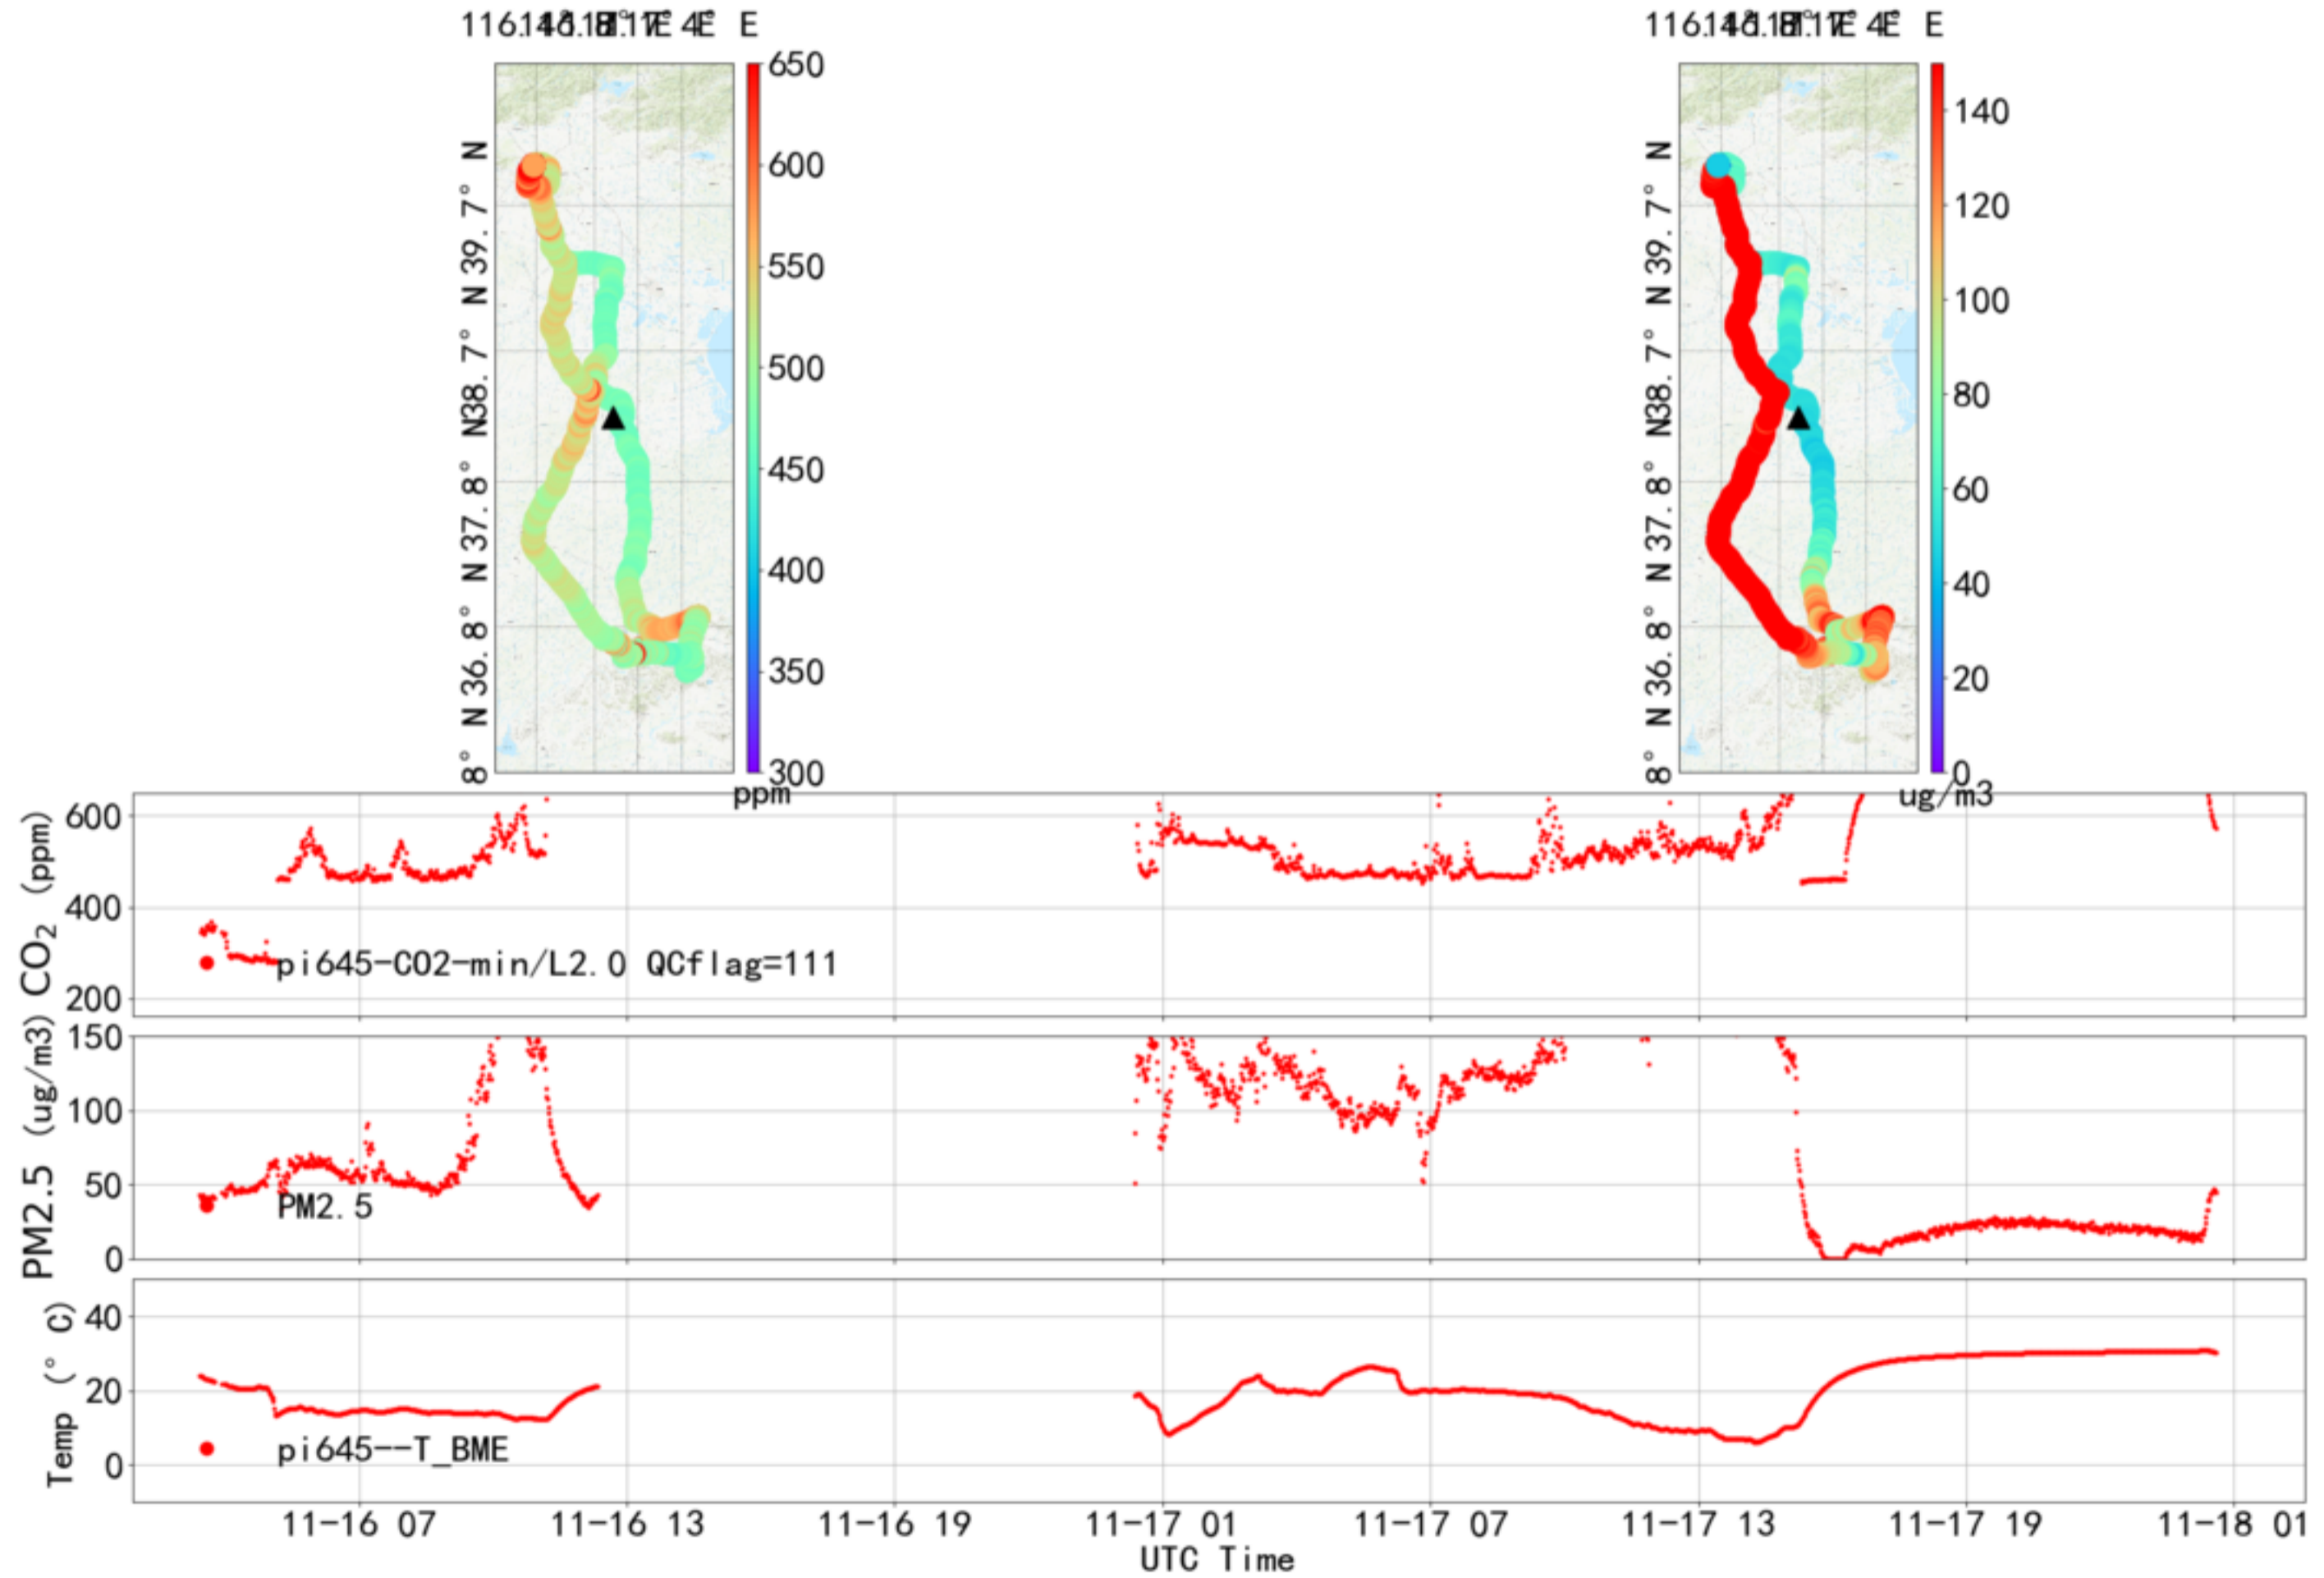

montage_all_SingleTrack.pdf

pi645-pi645 2021-01-01--2023-07-15