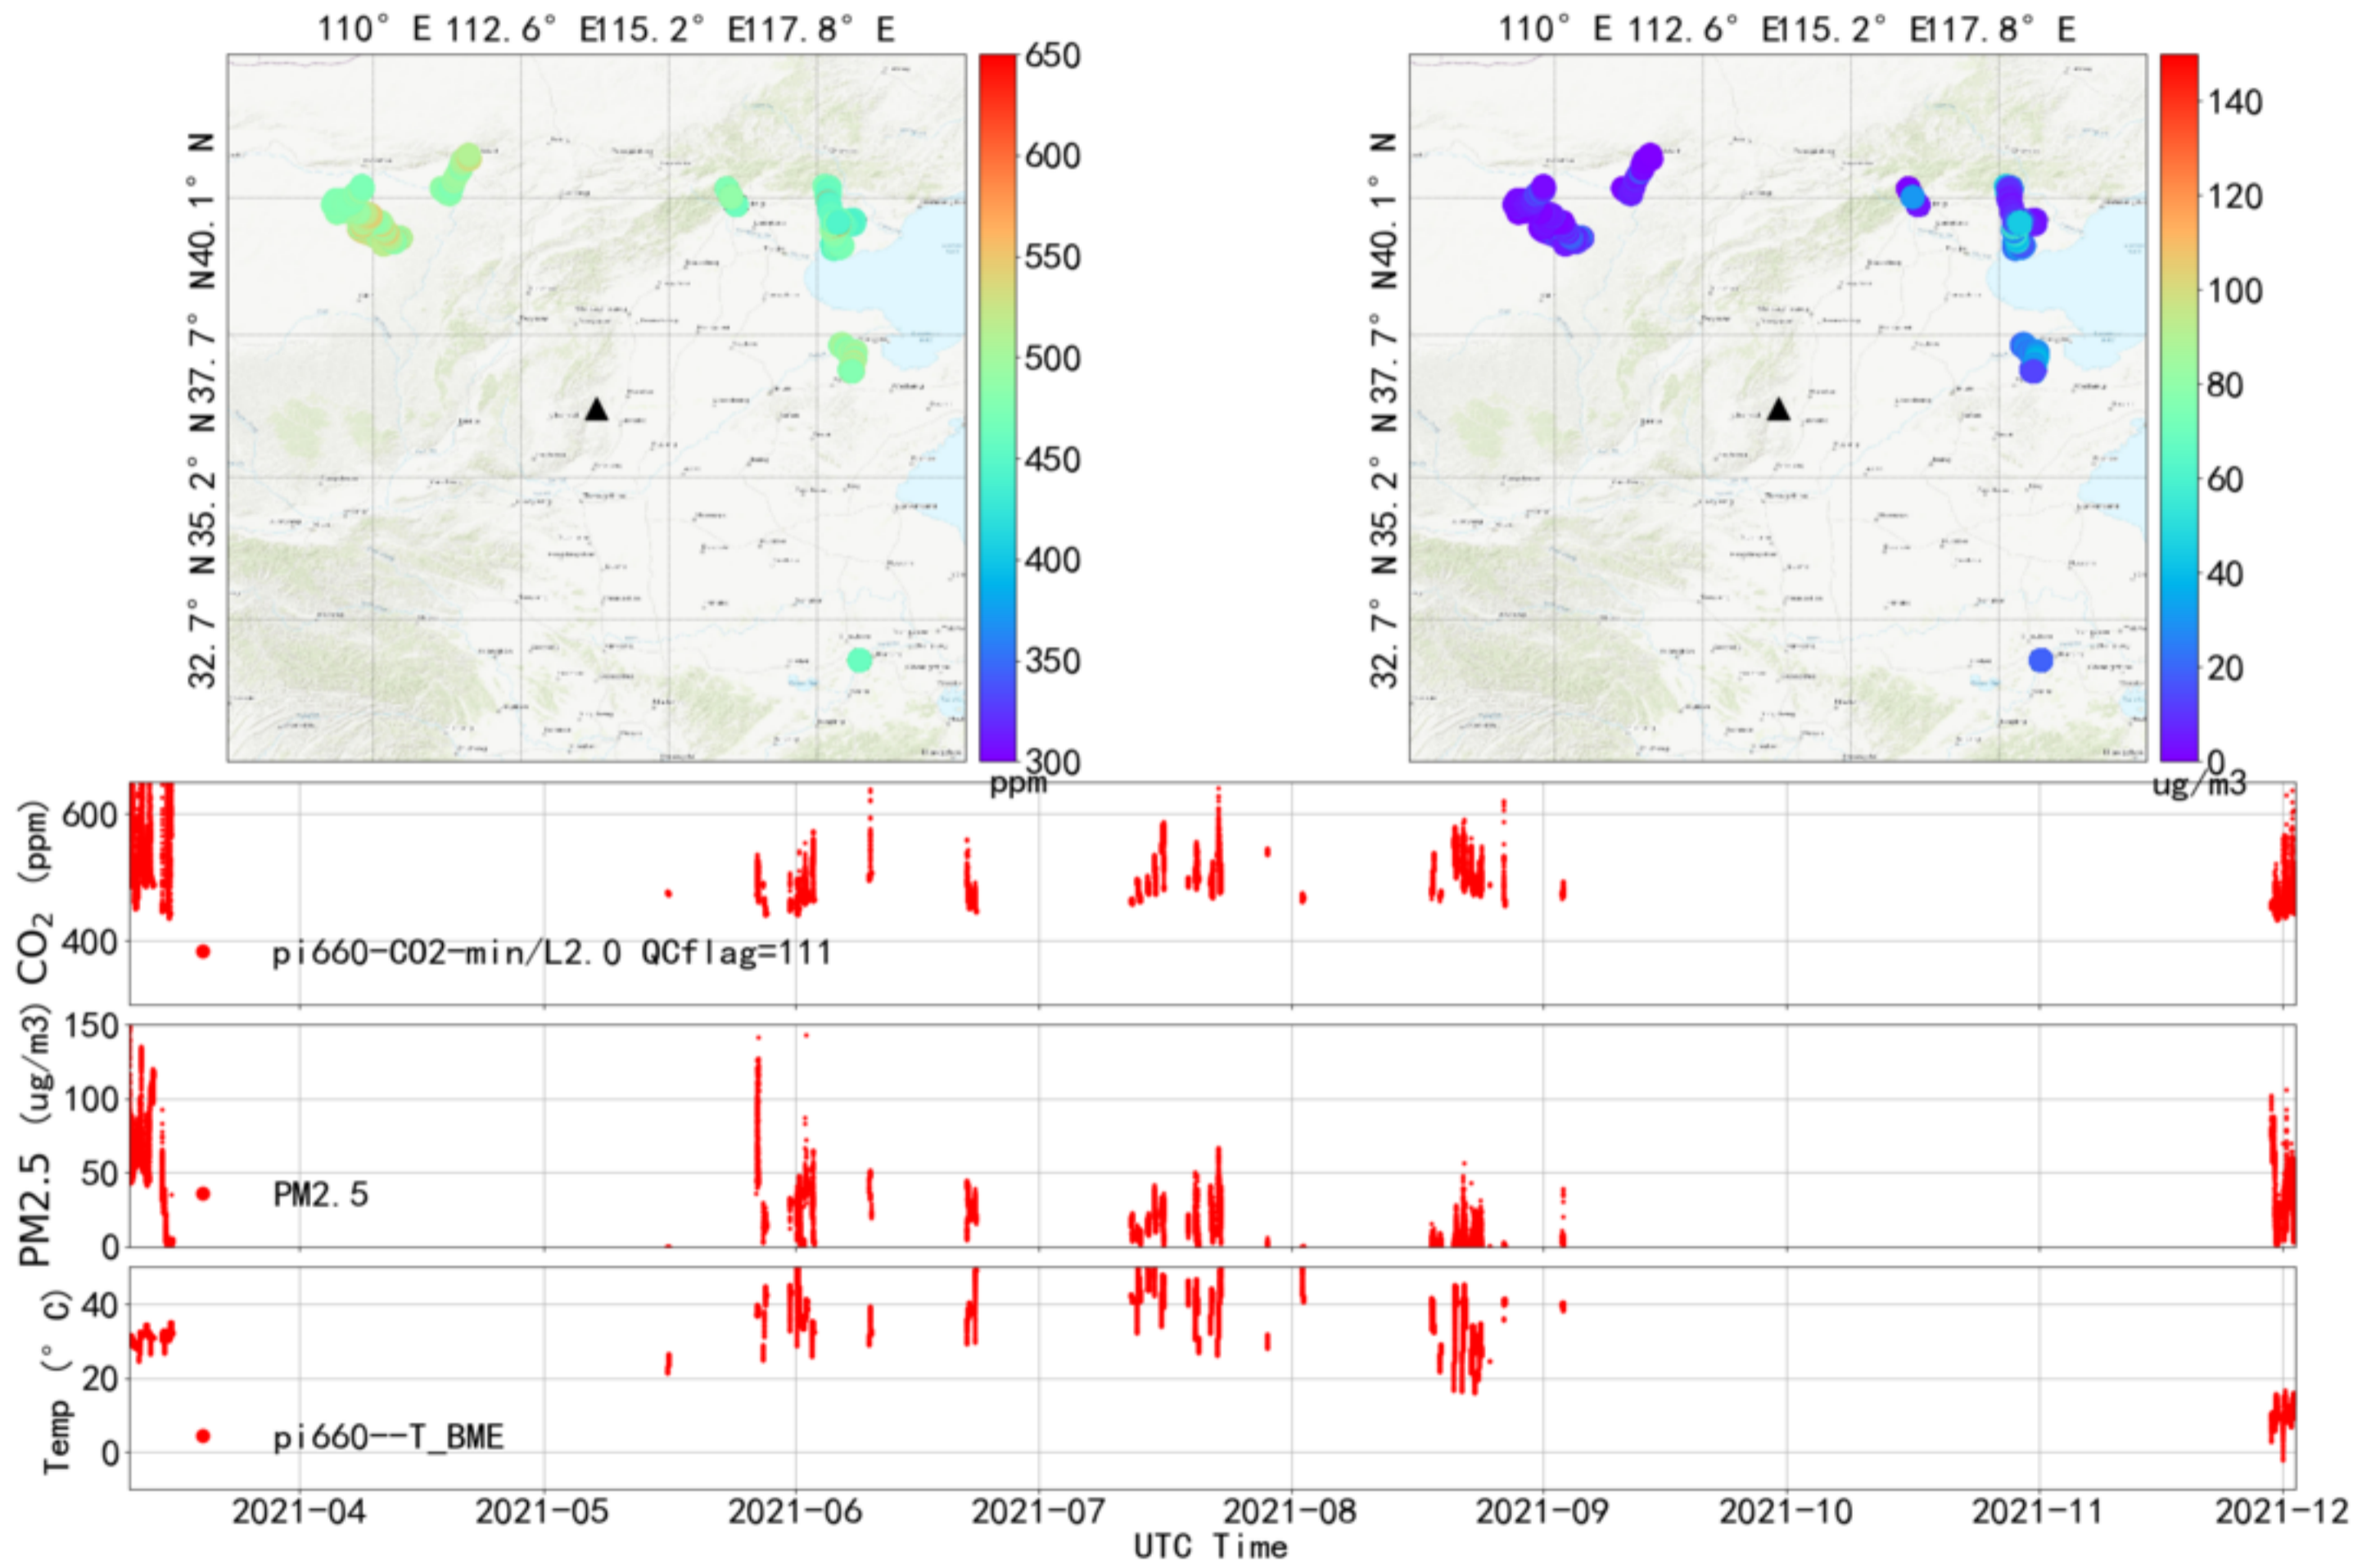

montage_all_SingleTrack.pdf

pi660-BJ_TrackingCar_003 2021-01-01--2023-07-15