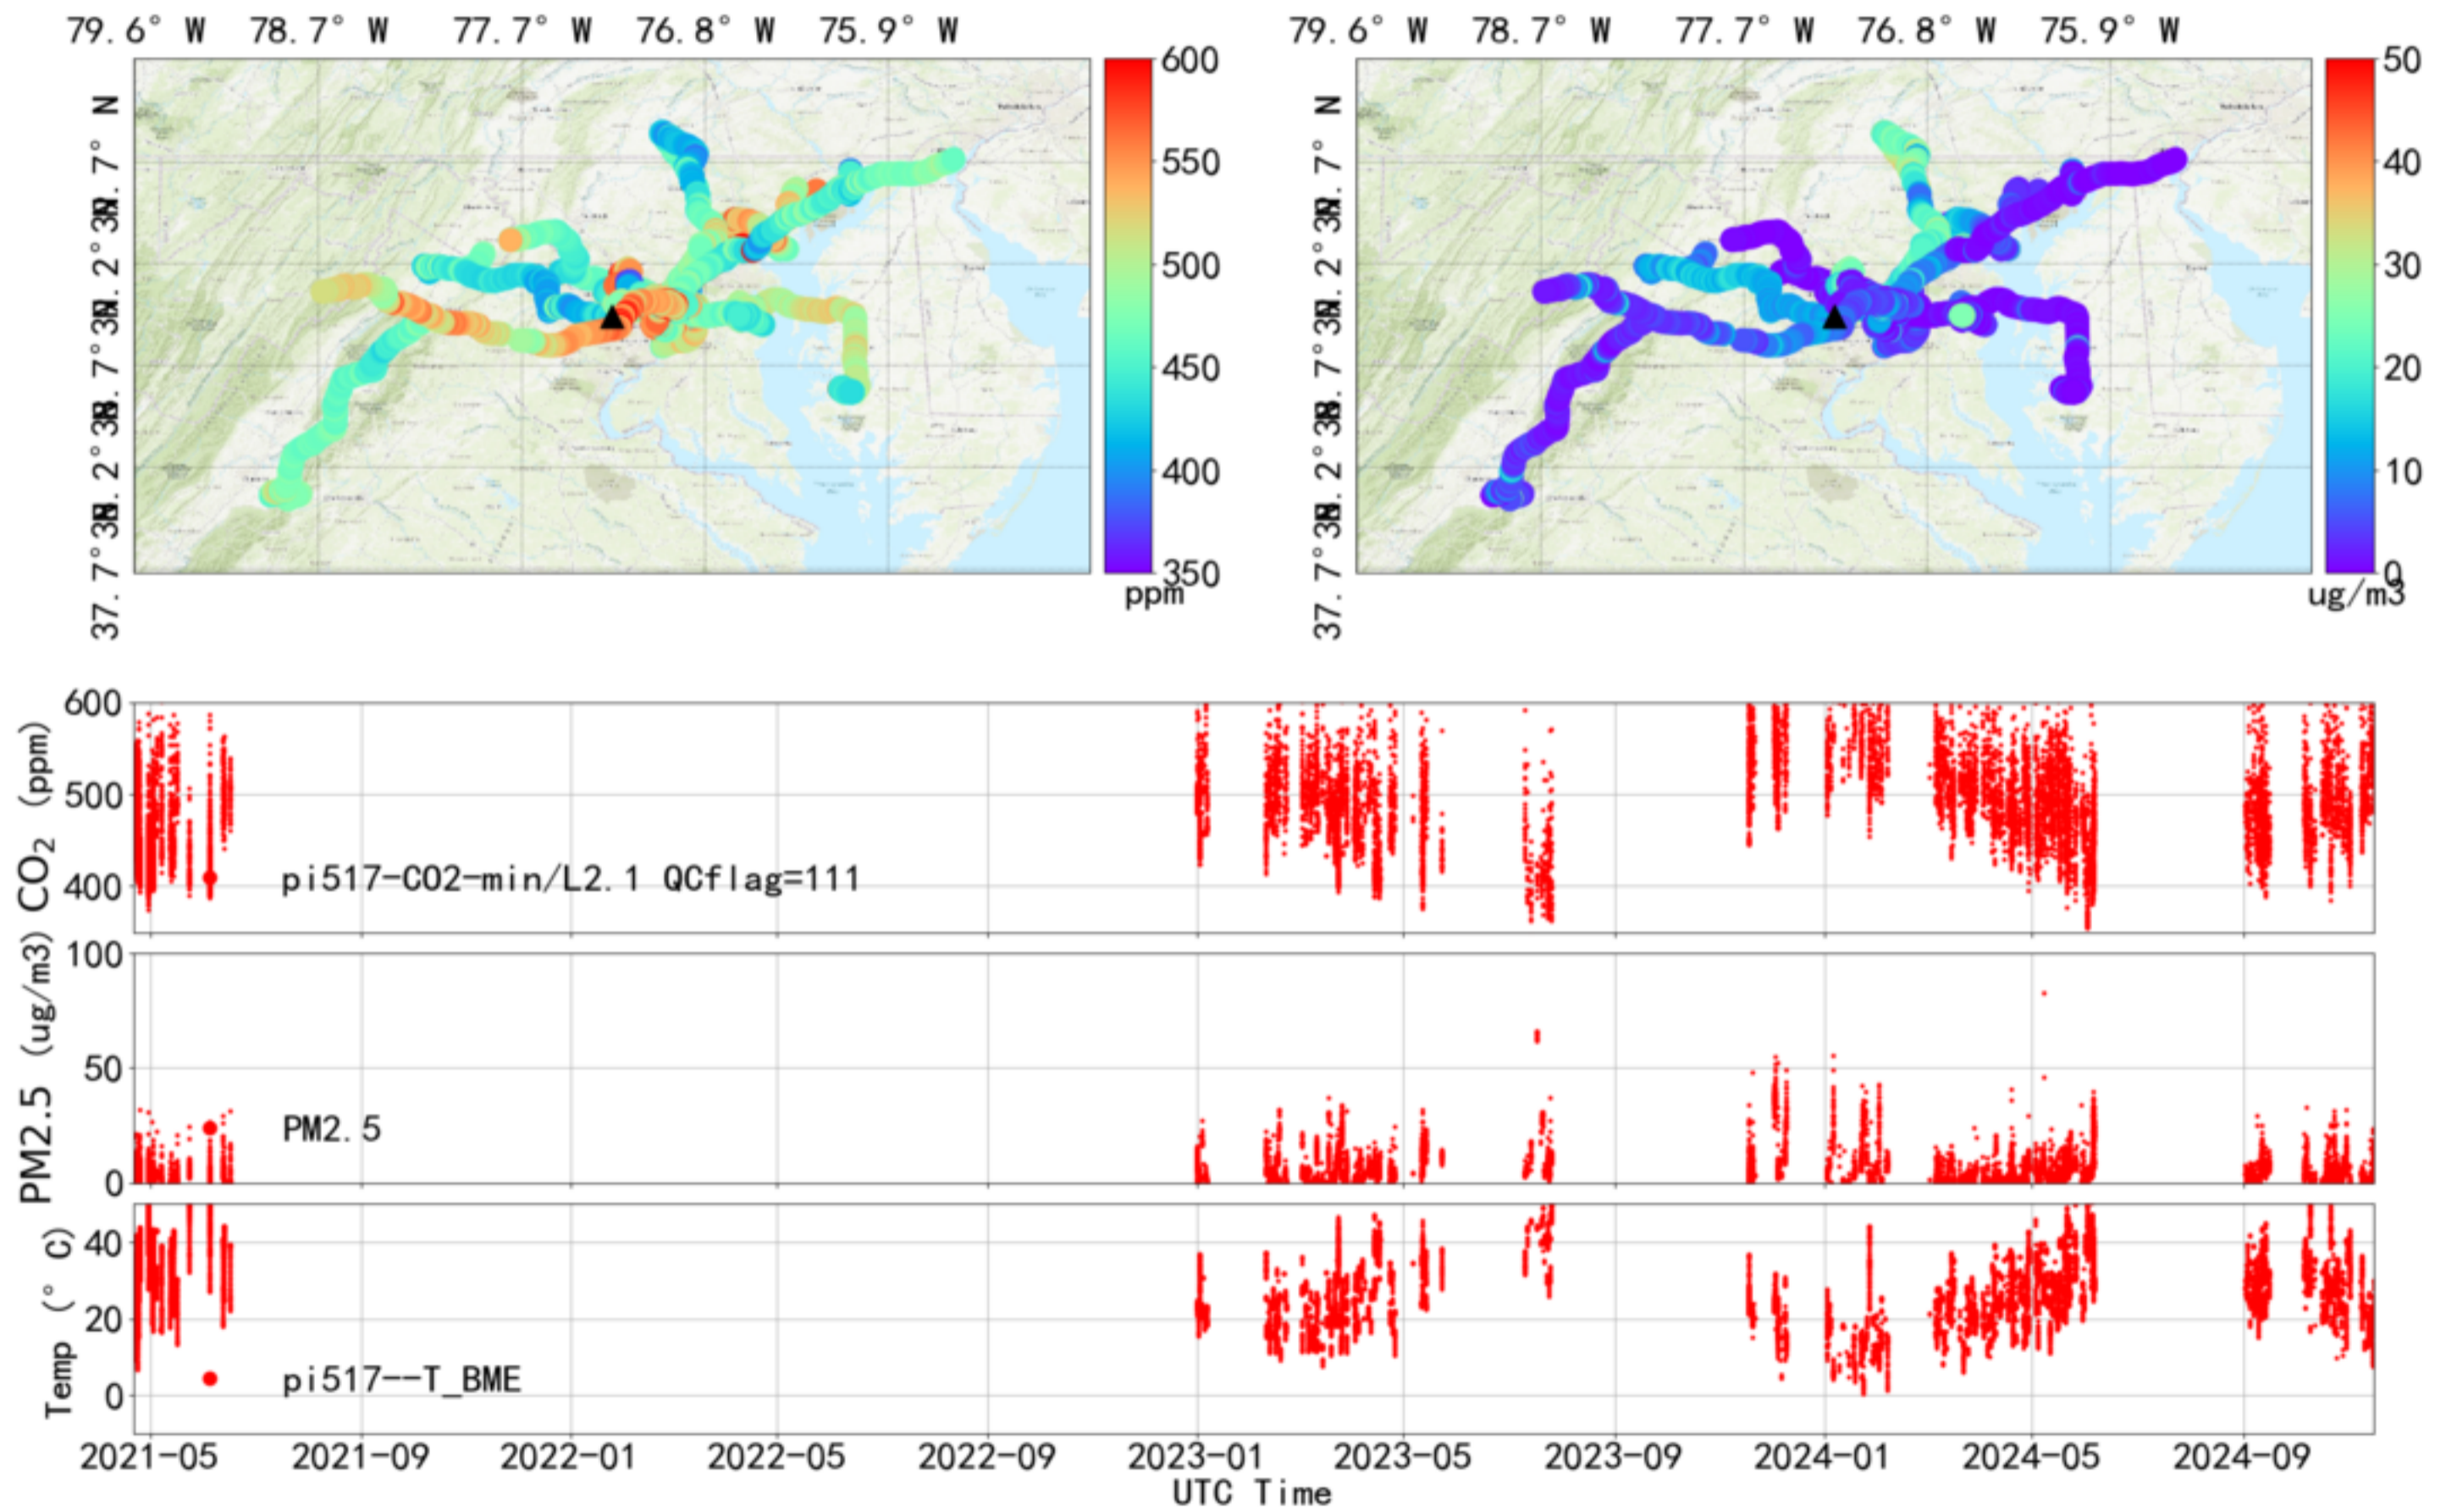

# montage\_all\_SingleTrack.pdf

pi533-pi533 2022-03-29--2022-03-30

Plot created: 2022-04-07 05:00 UTC