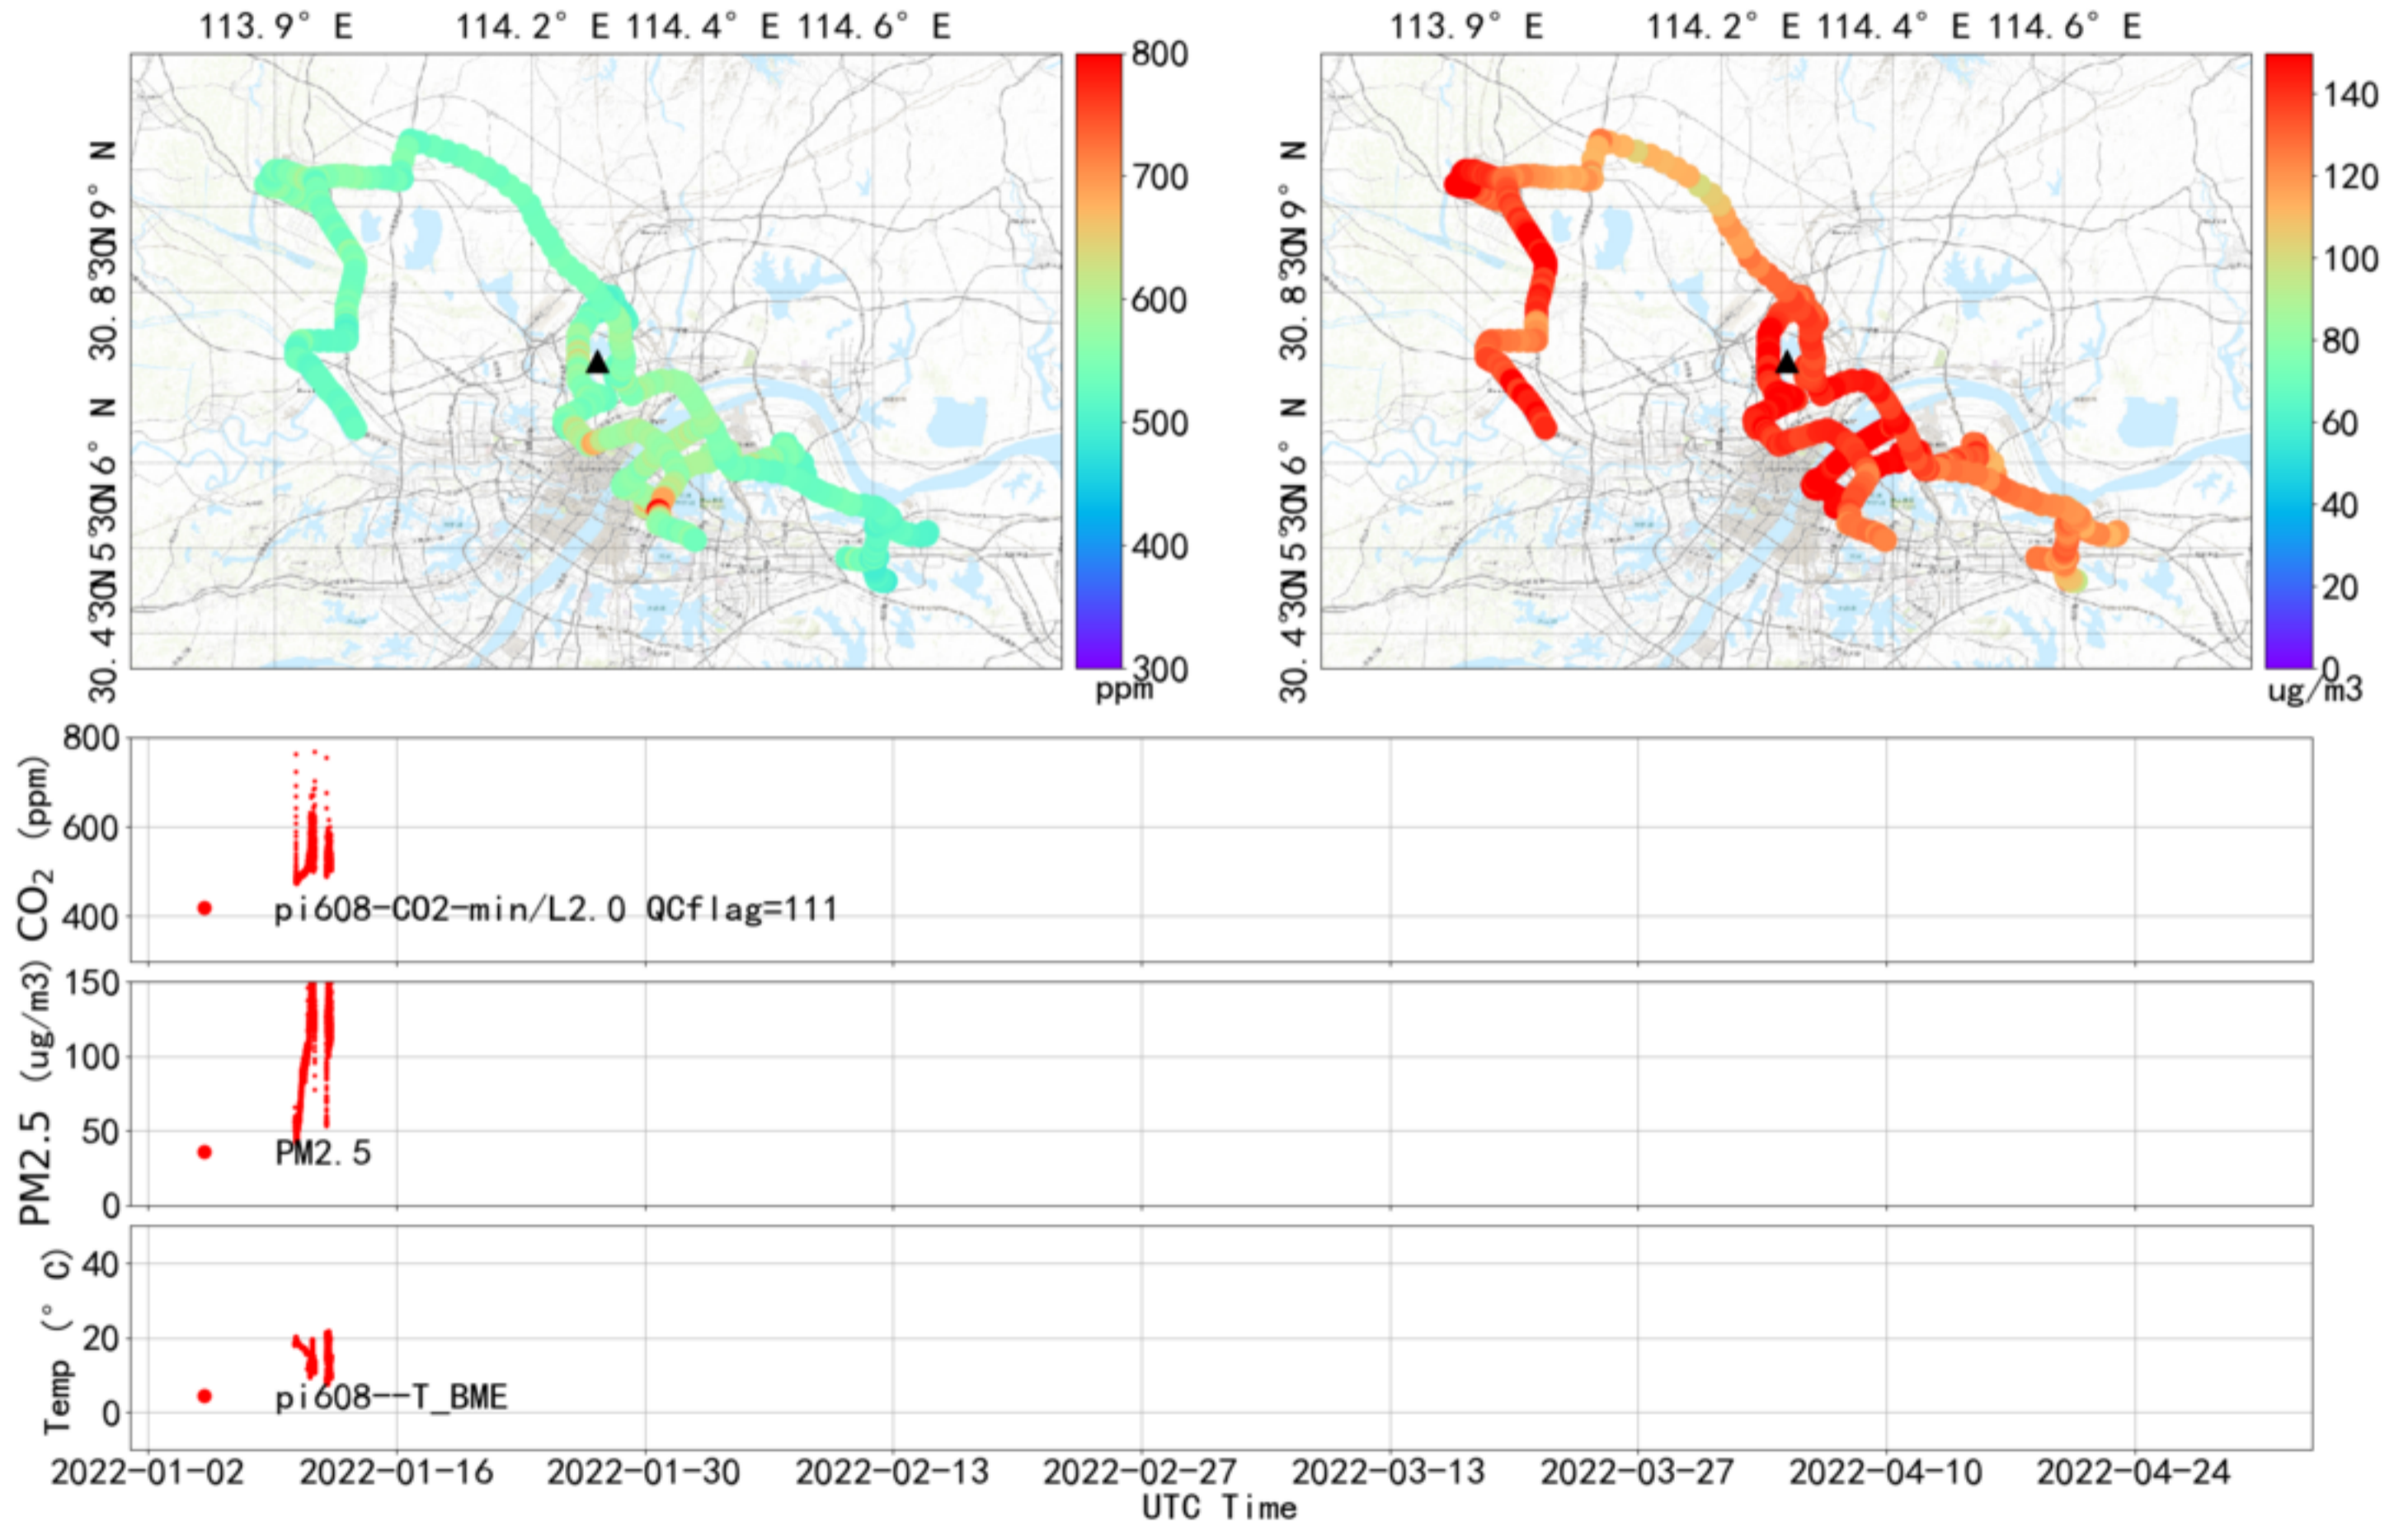

montage_all_SingleTrack.pdf

pi608-HB_WuHan_CUG 2022-01-01--2022-05-04