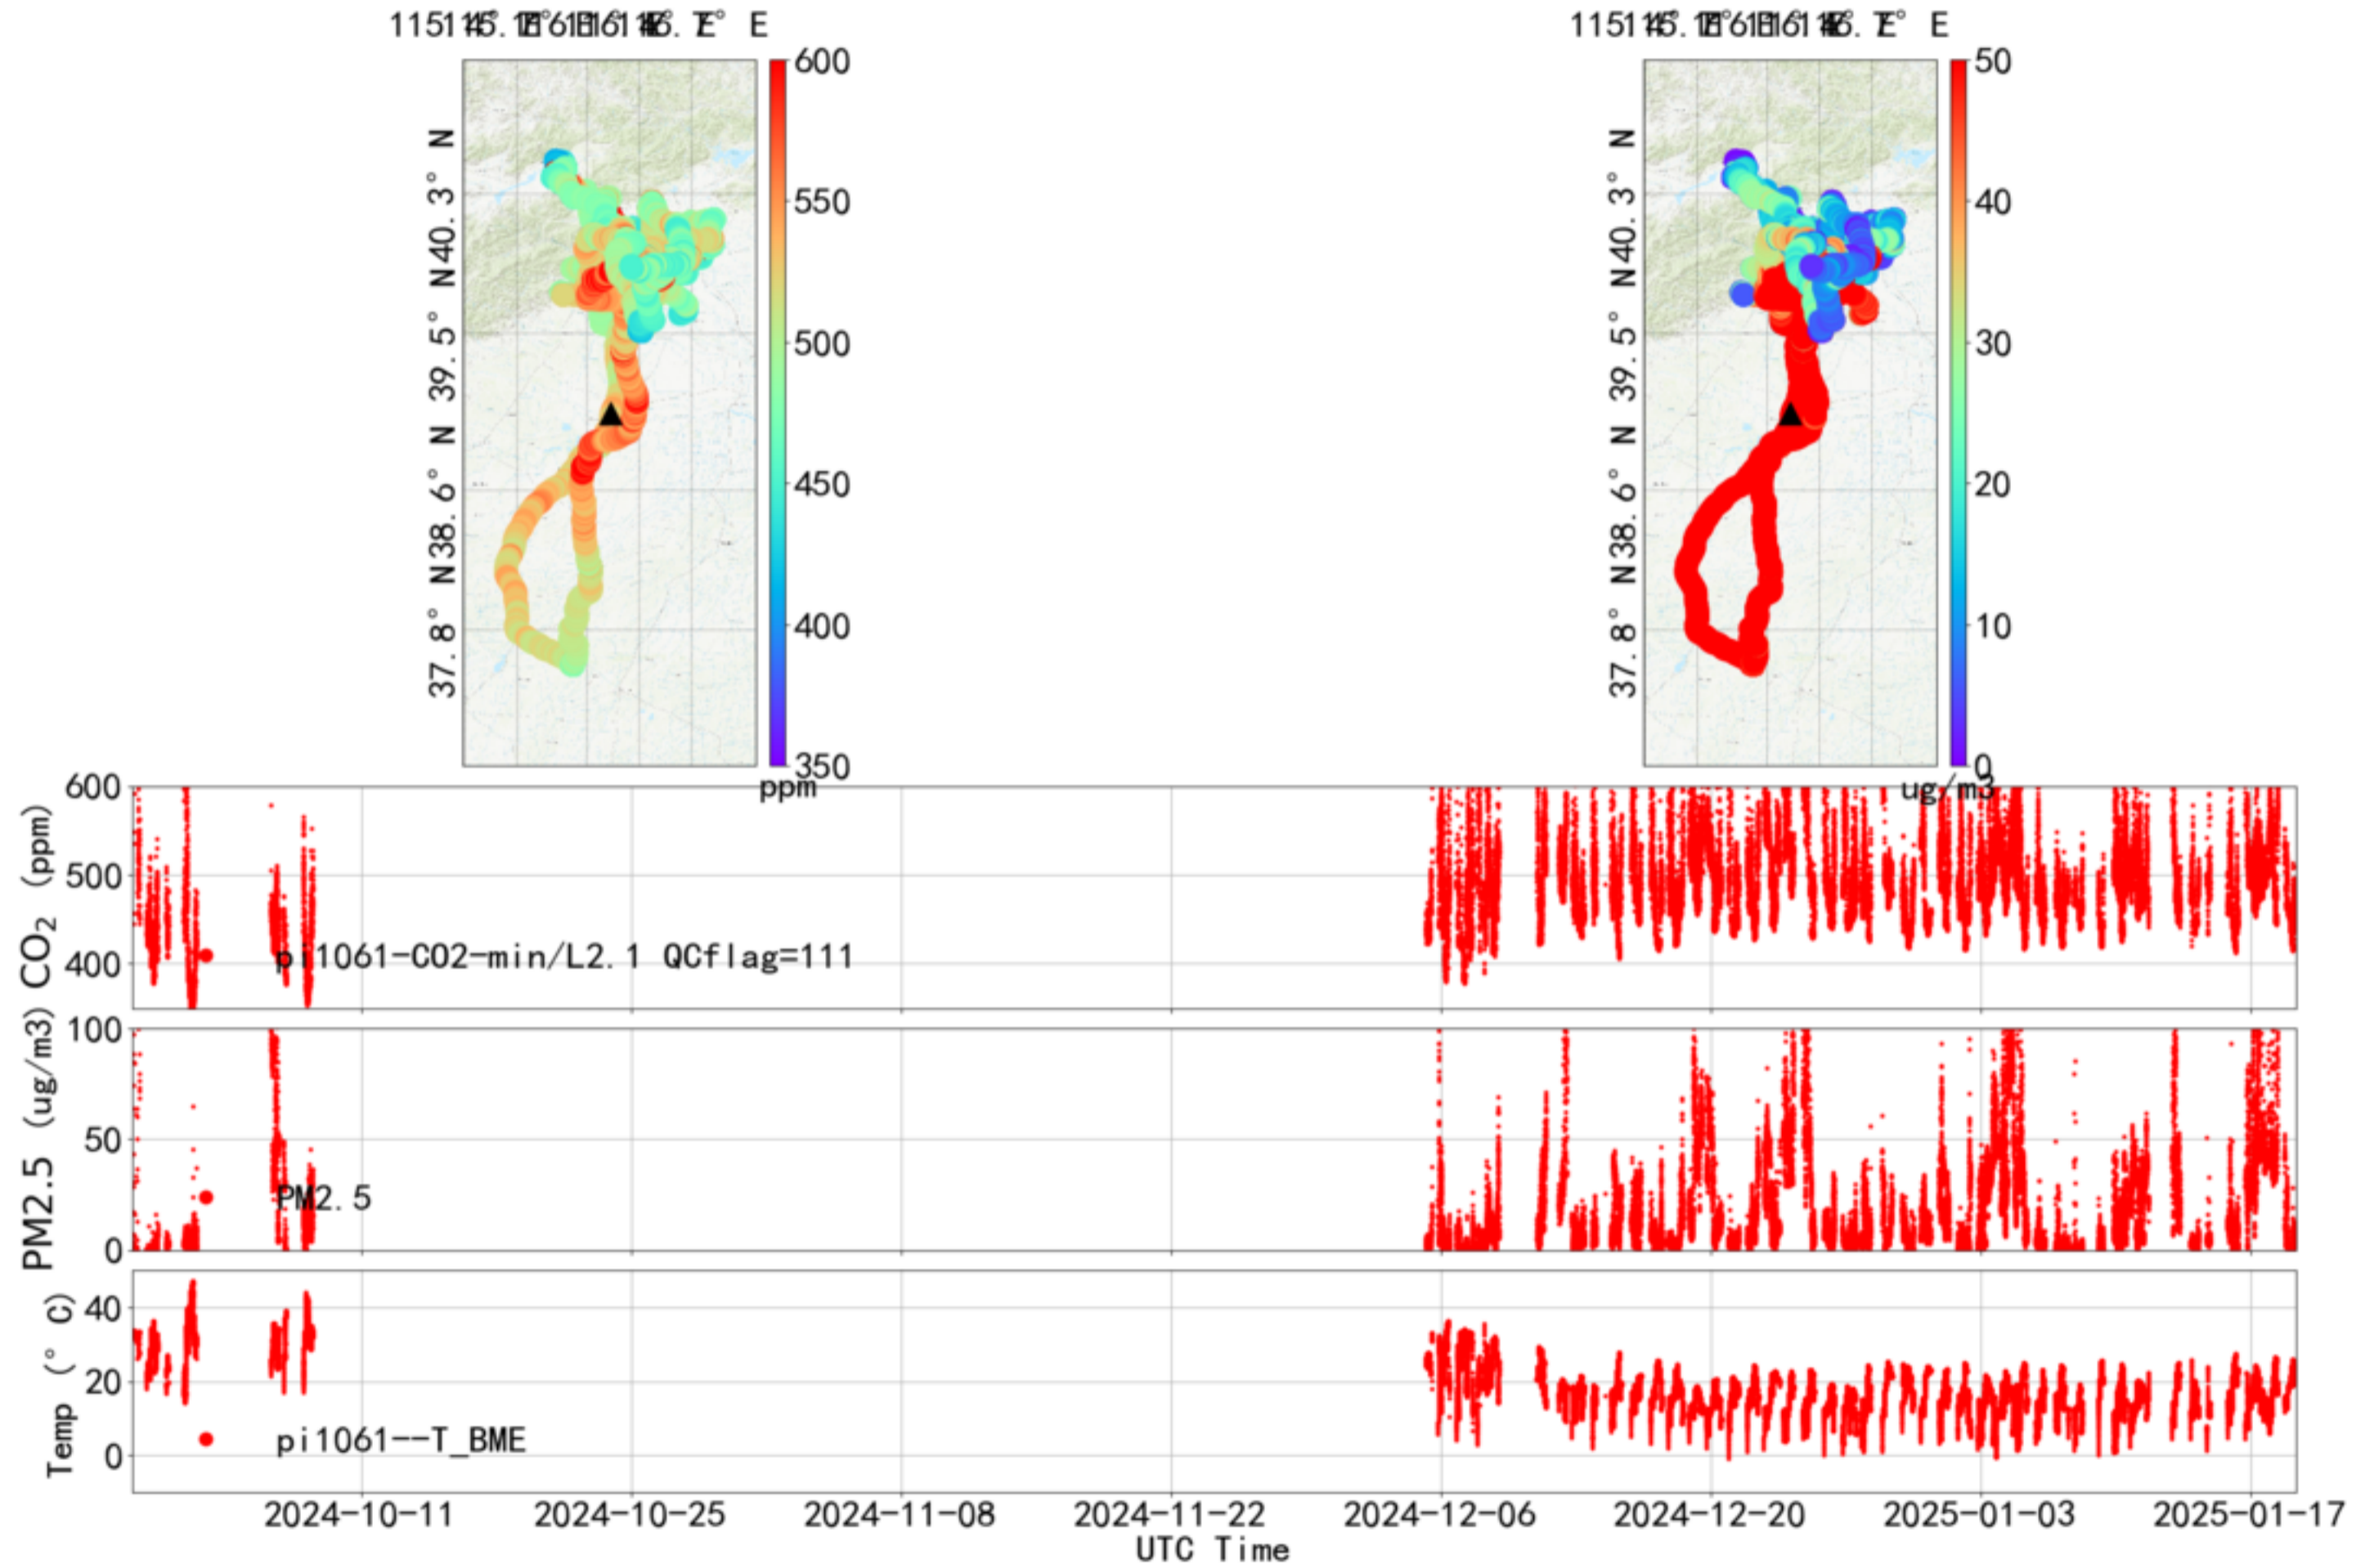

montage_all_SingleTrack.pdf

pi1061-BJ_Taxi00007_HuangBinhua 2021-01-01--2025-02-01