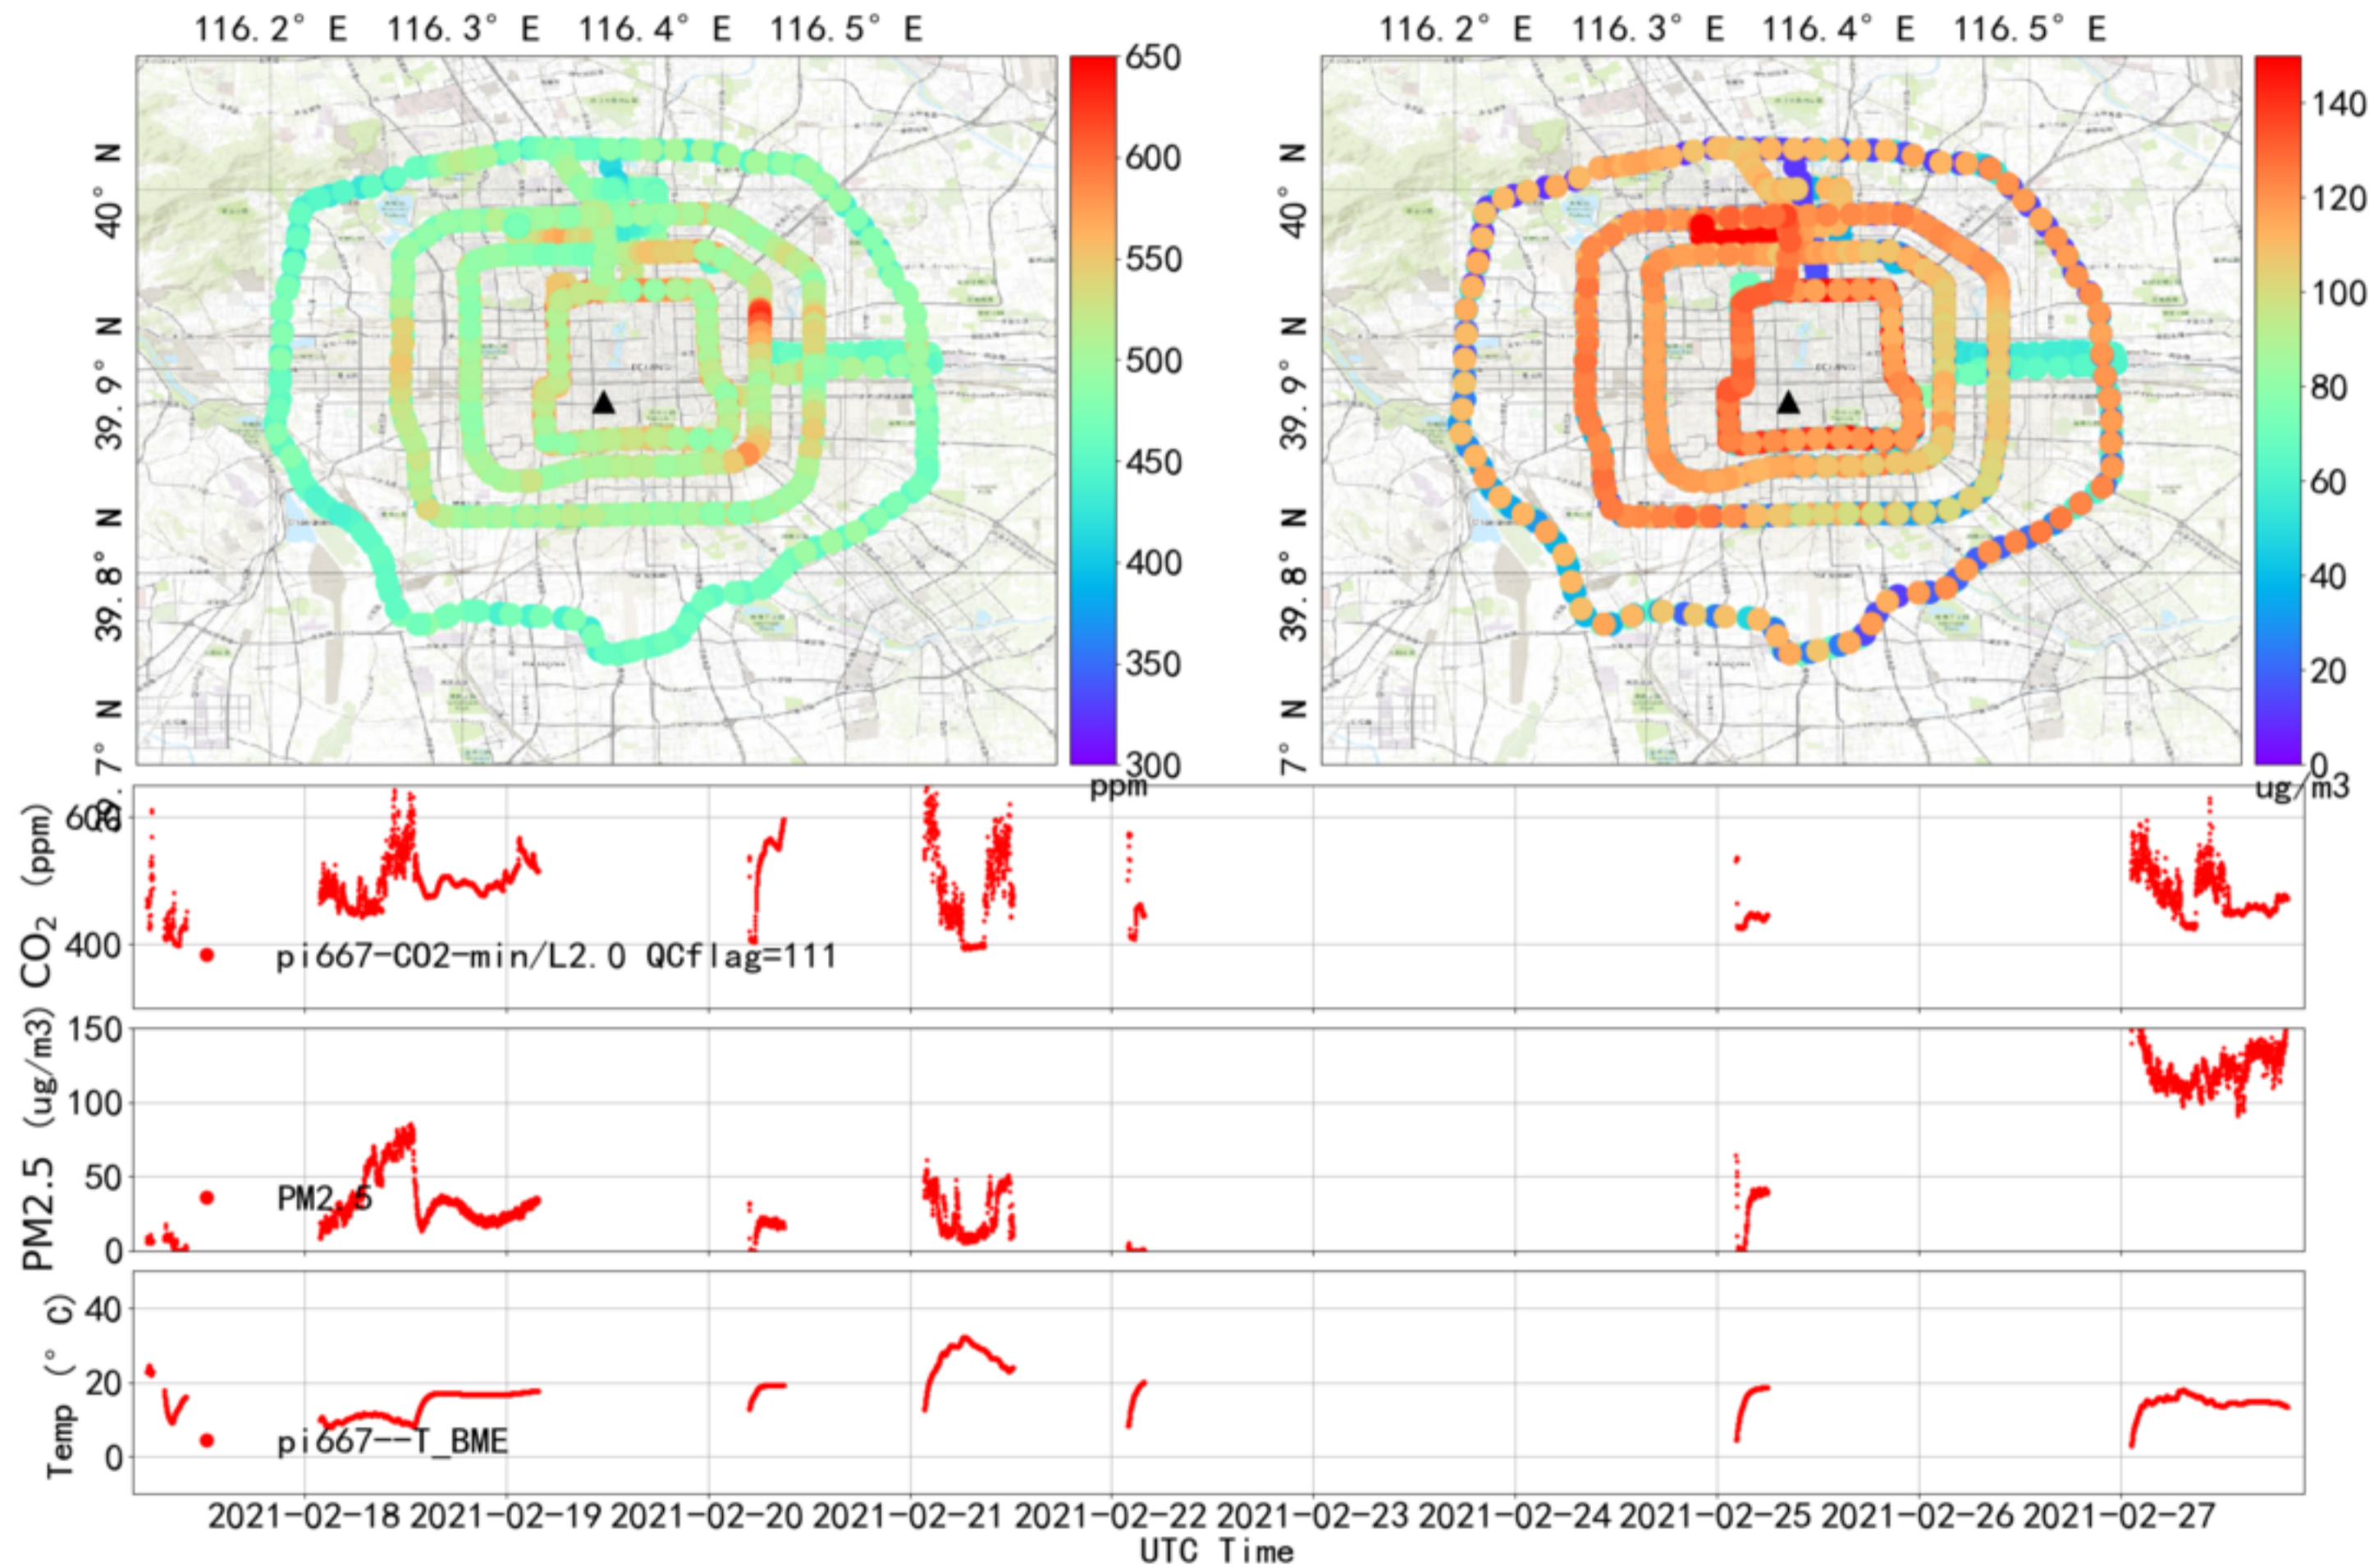

montage_all_SingleTrack.pdf

pi667-BJ_WenQuan_WenquanTelephoneStation_CUCC 2021-01-01--2023-07-15