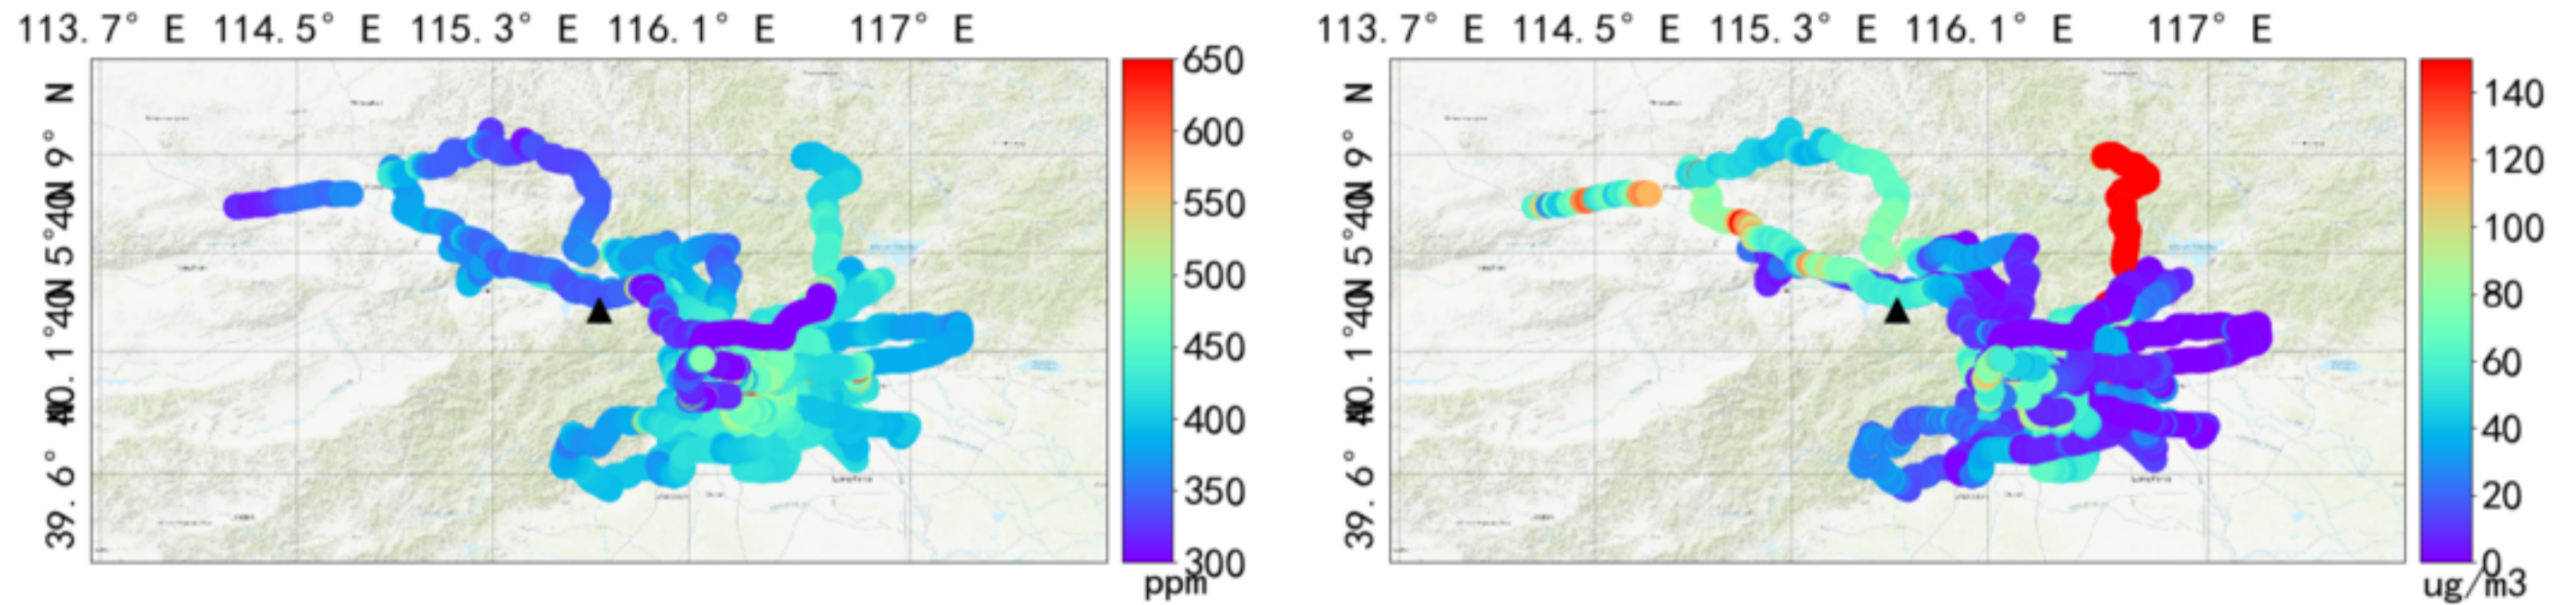

montage_all_SingleTrack.pdf

pi545-BJ_Car_ShaoWei 2021-01-01--2023-07-15