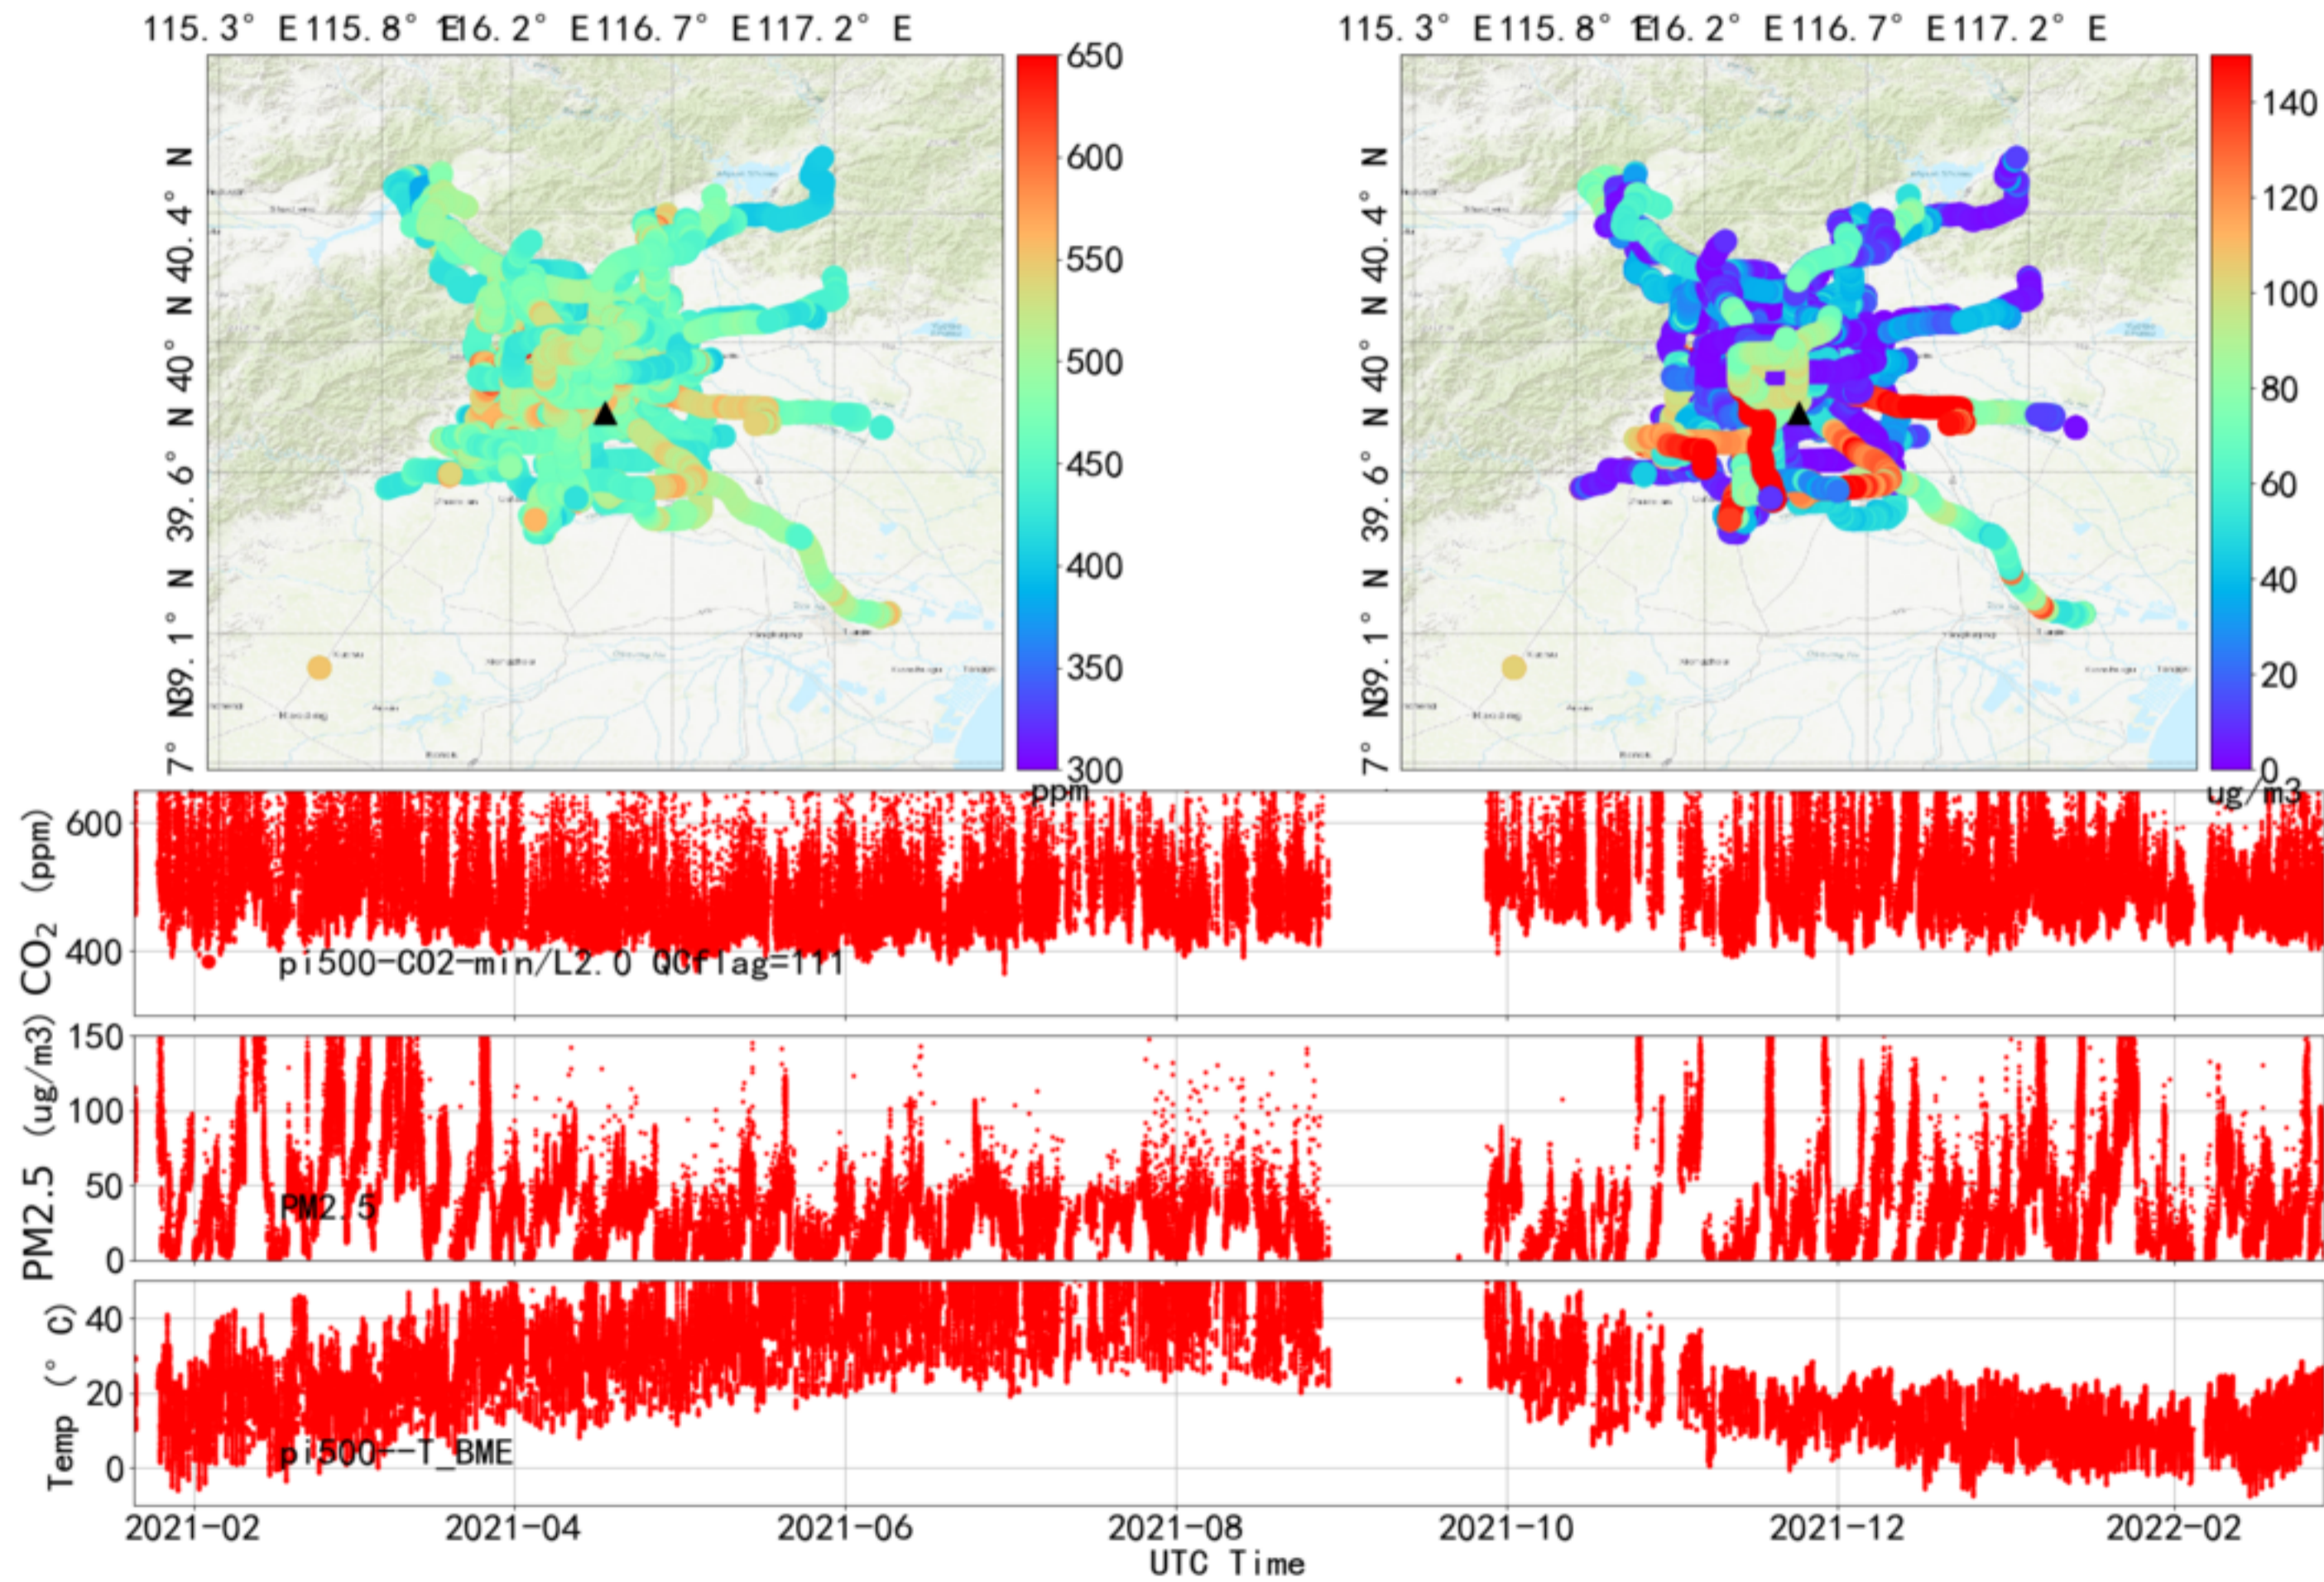

montage_all_SingleTrack.pdf

pi500-BJ_Taxi00001_HuangBinhua

2021-01-01--2023-07-15