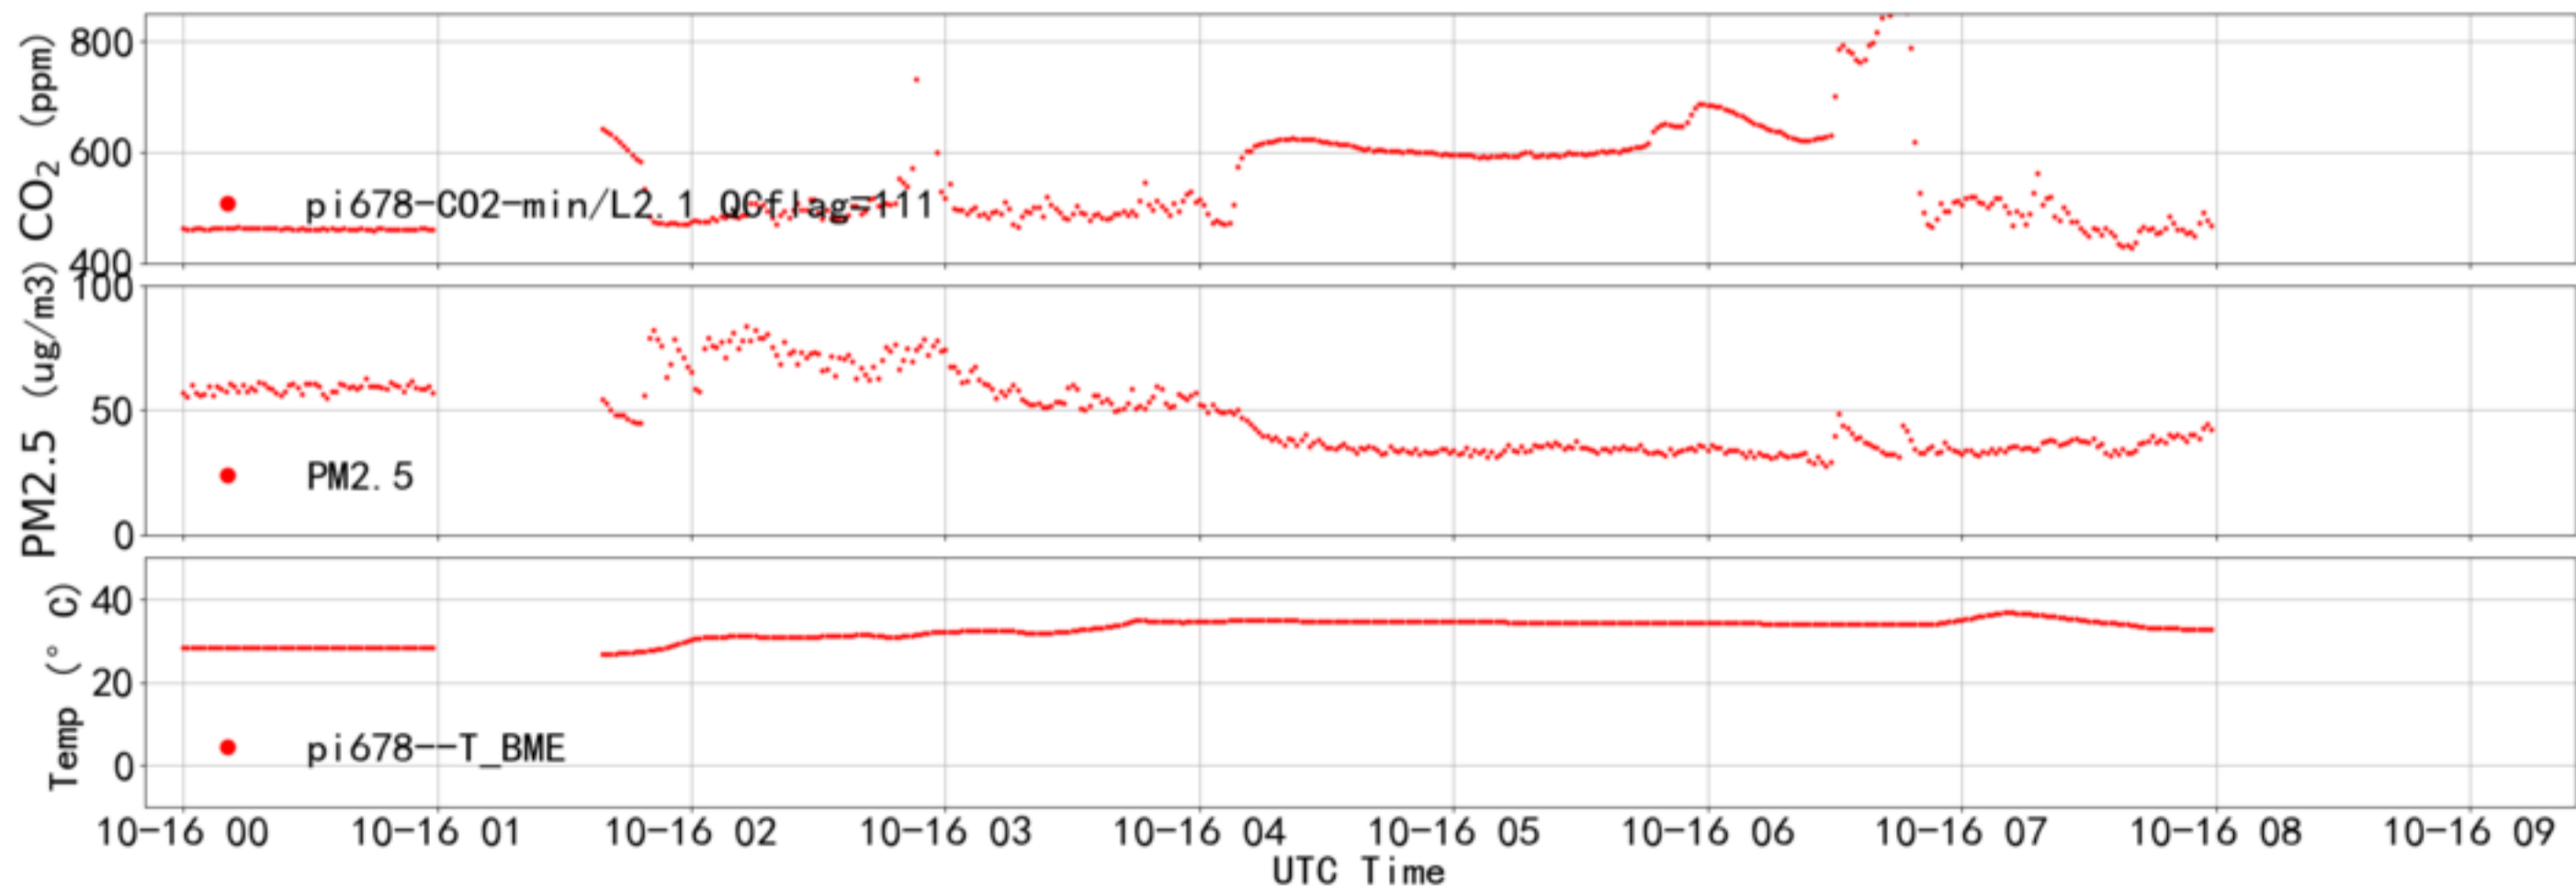

montage_all_SingleTrack.pdf

pi678-HB_WuHan_CUG 2023-10-16--2023-10-20