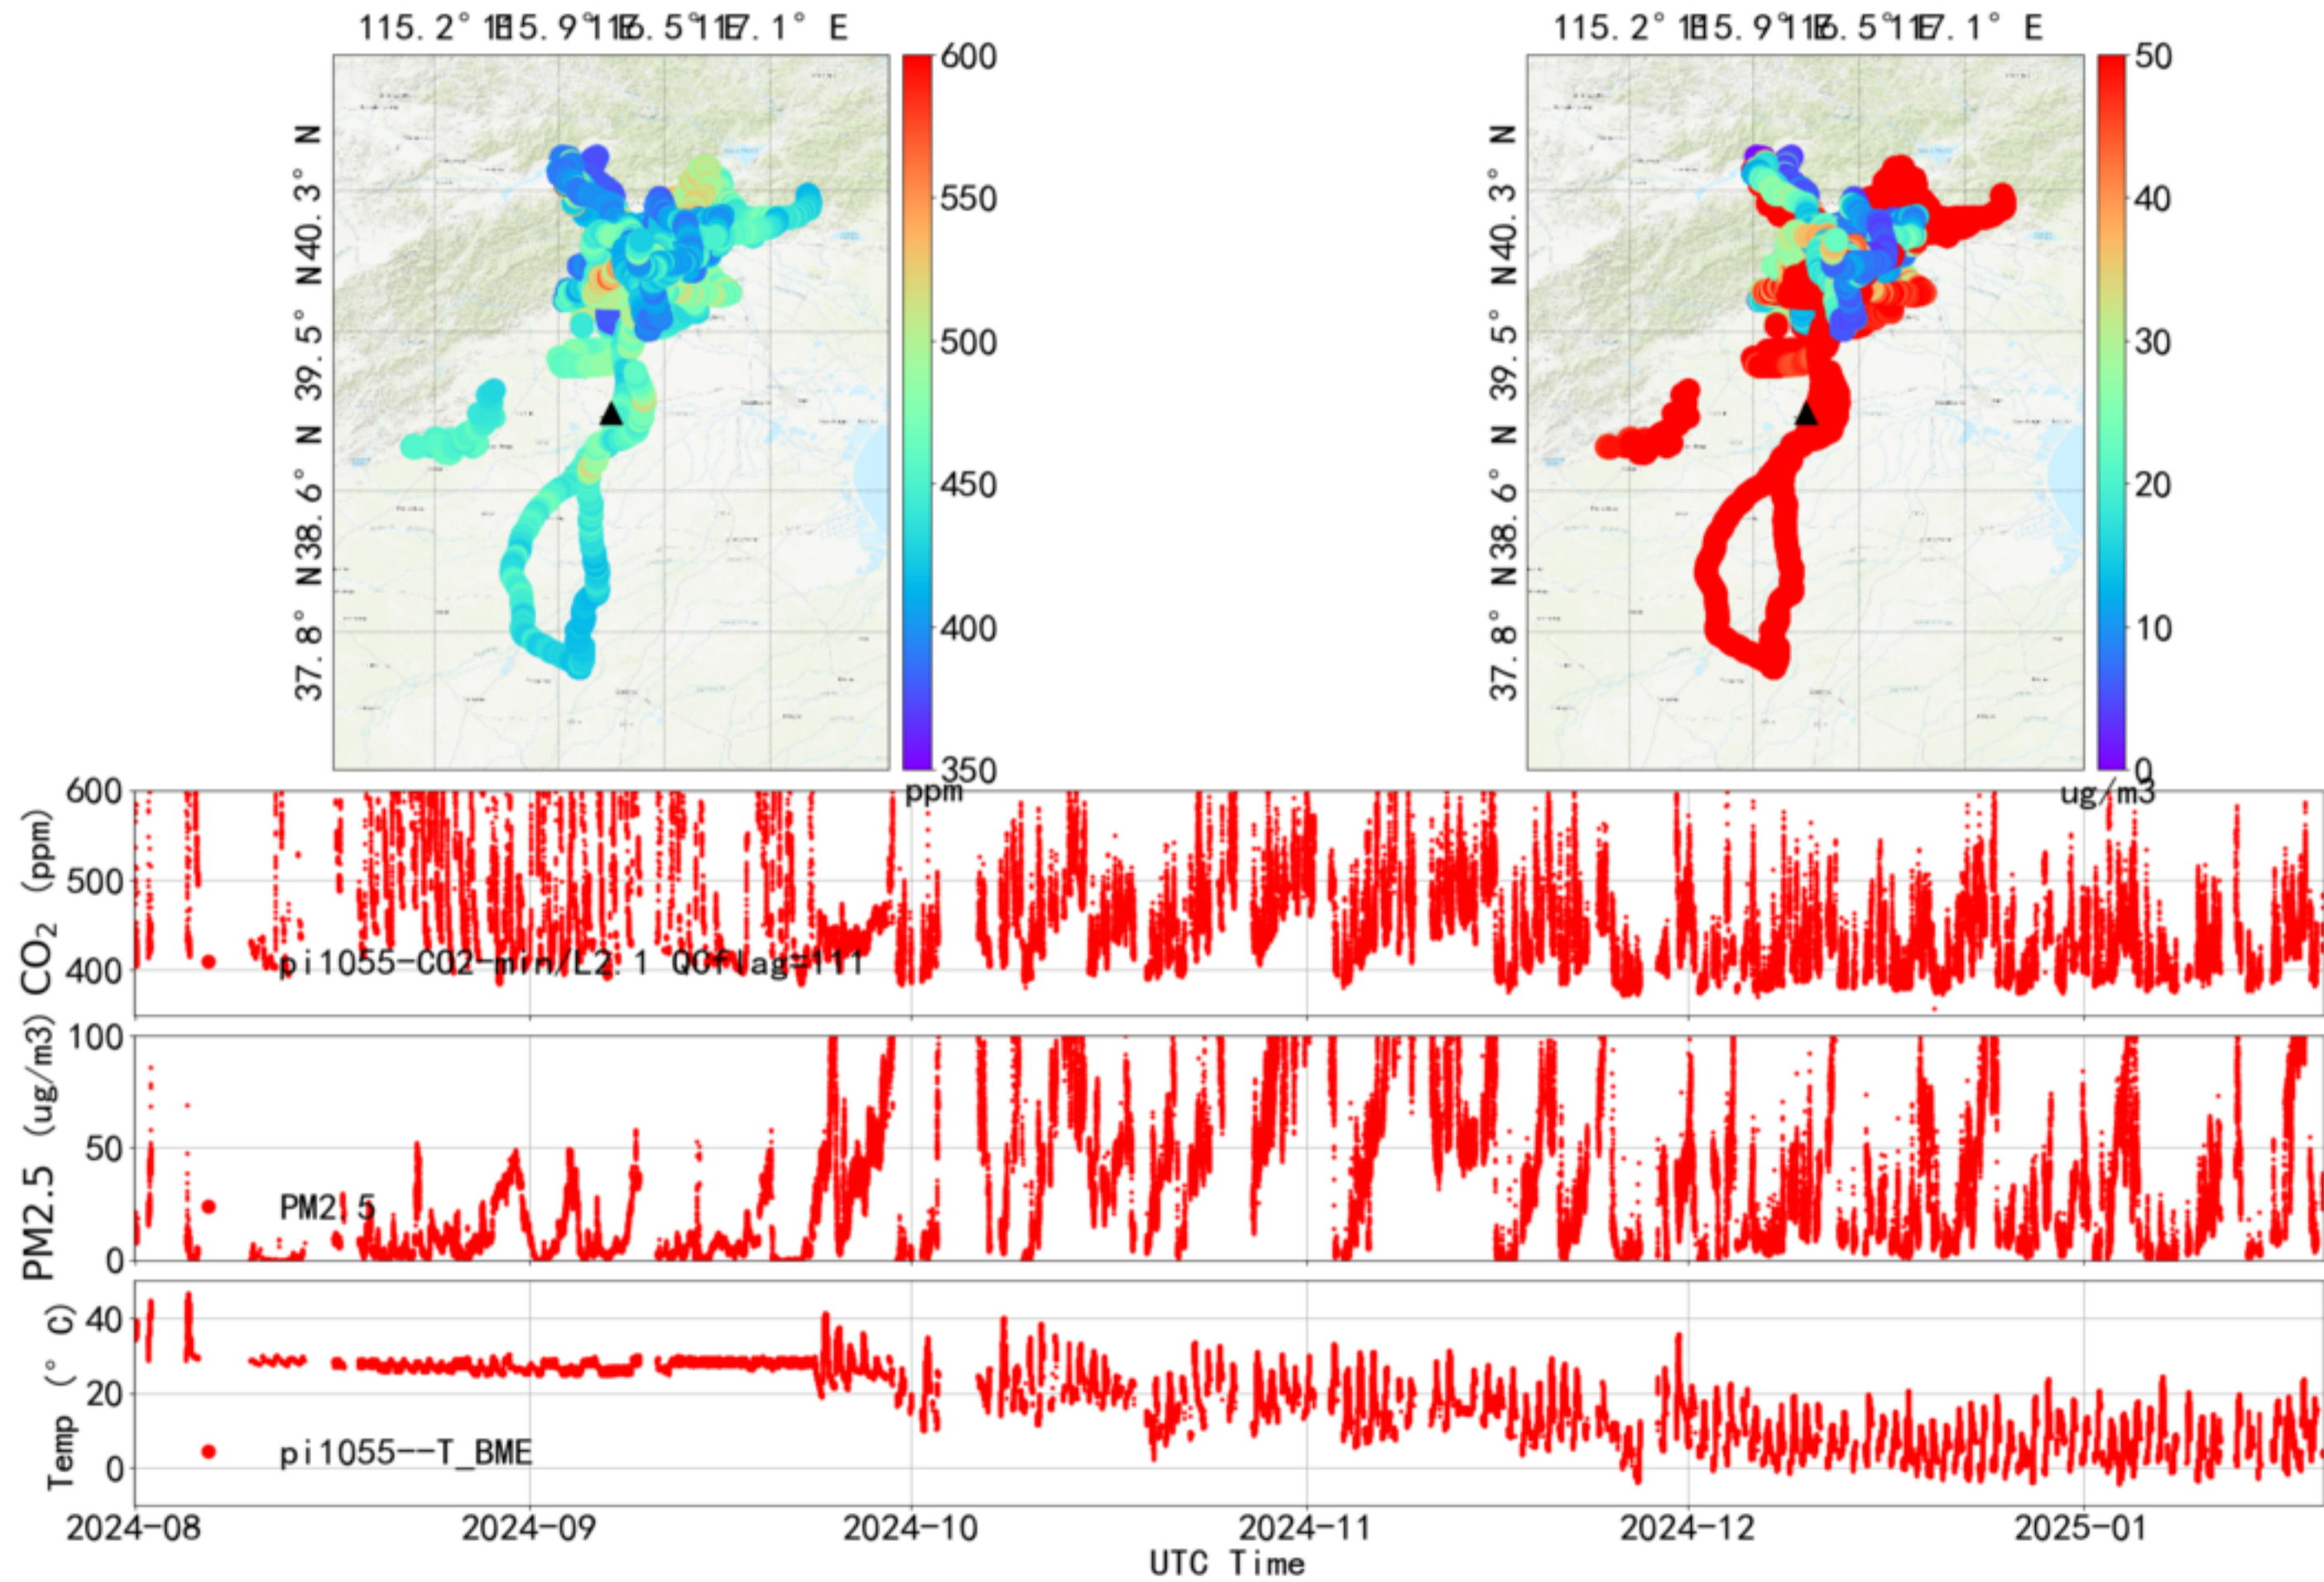

montage_all_SingleTrack.pdf

pi1055-BJ_Taxi00002_HuangBinhua 2021-01-01--2025-02-01